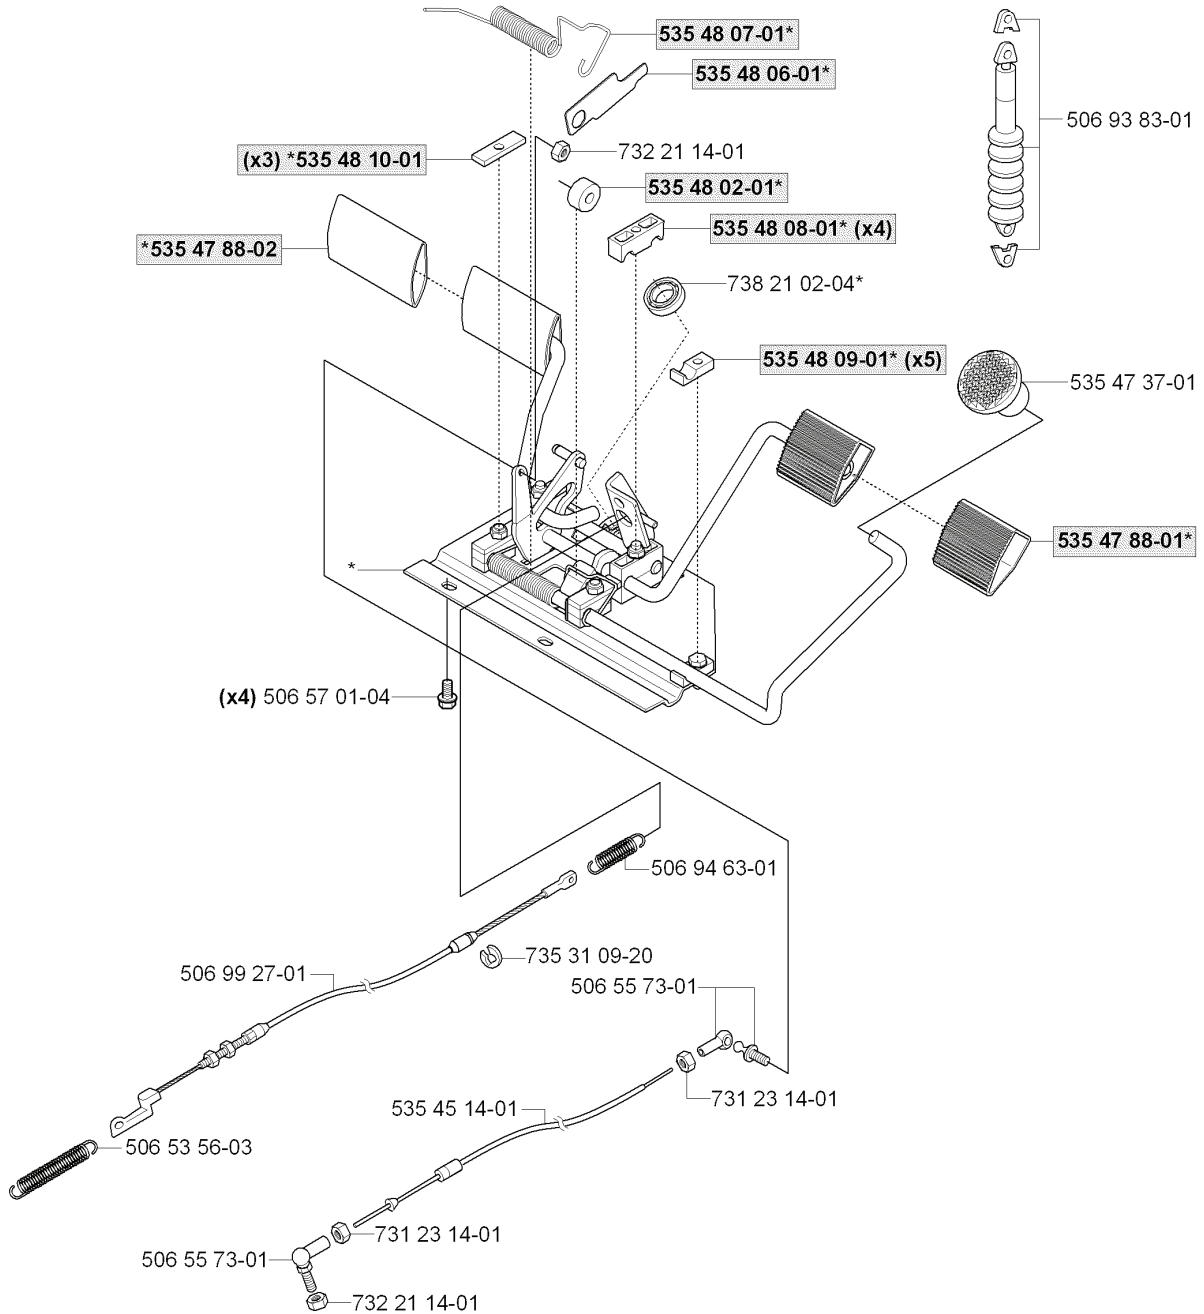

E

*compl 544 12 60-01

xxx xx xx-xx = ☐ New part, ☐
Neues teil, ☐
Nouvelle piece, ☐
Nueva pieza, ☐
Ny detalj