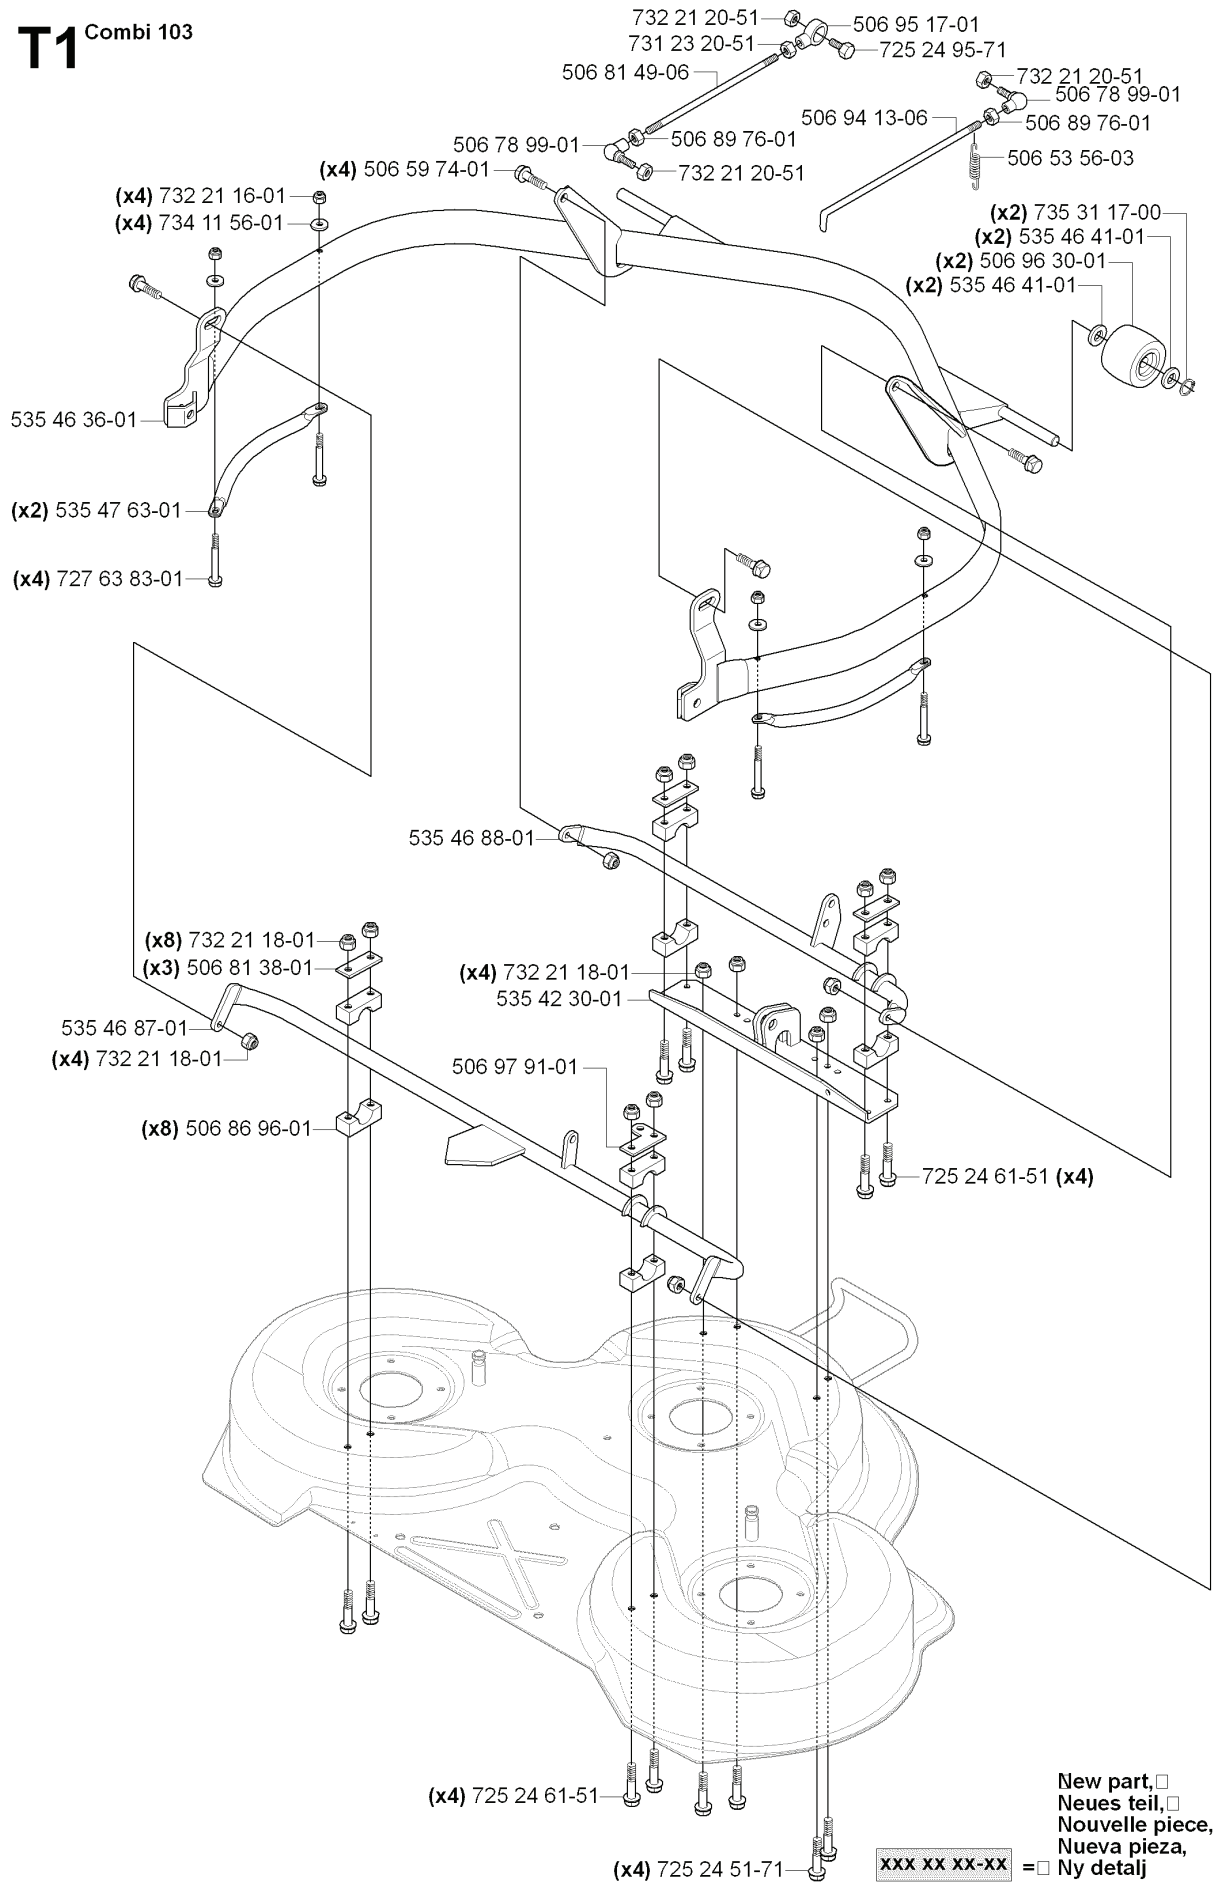

T1 Combi 103