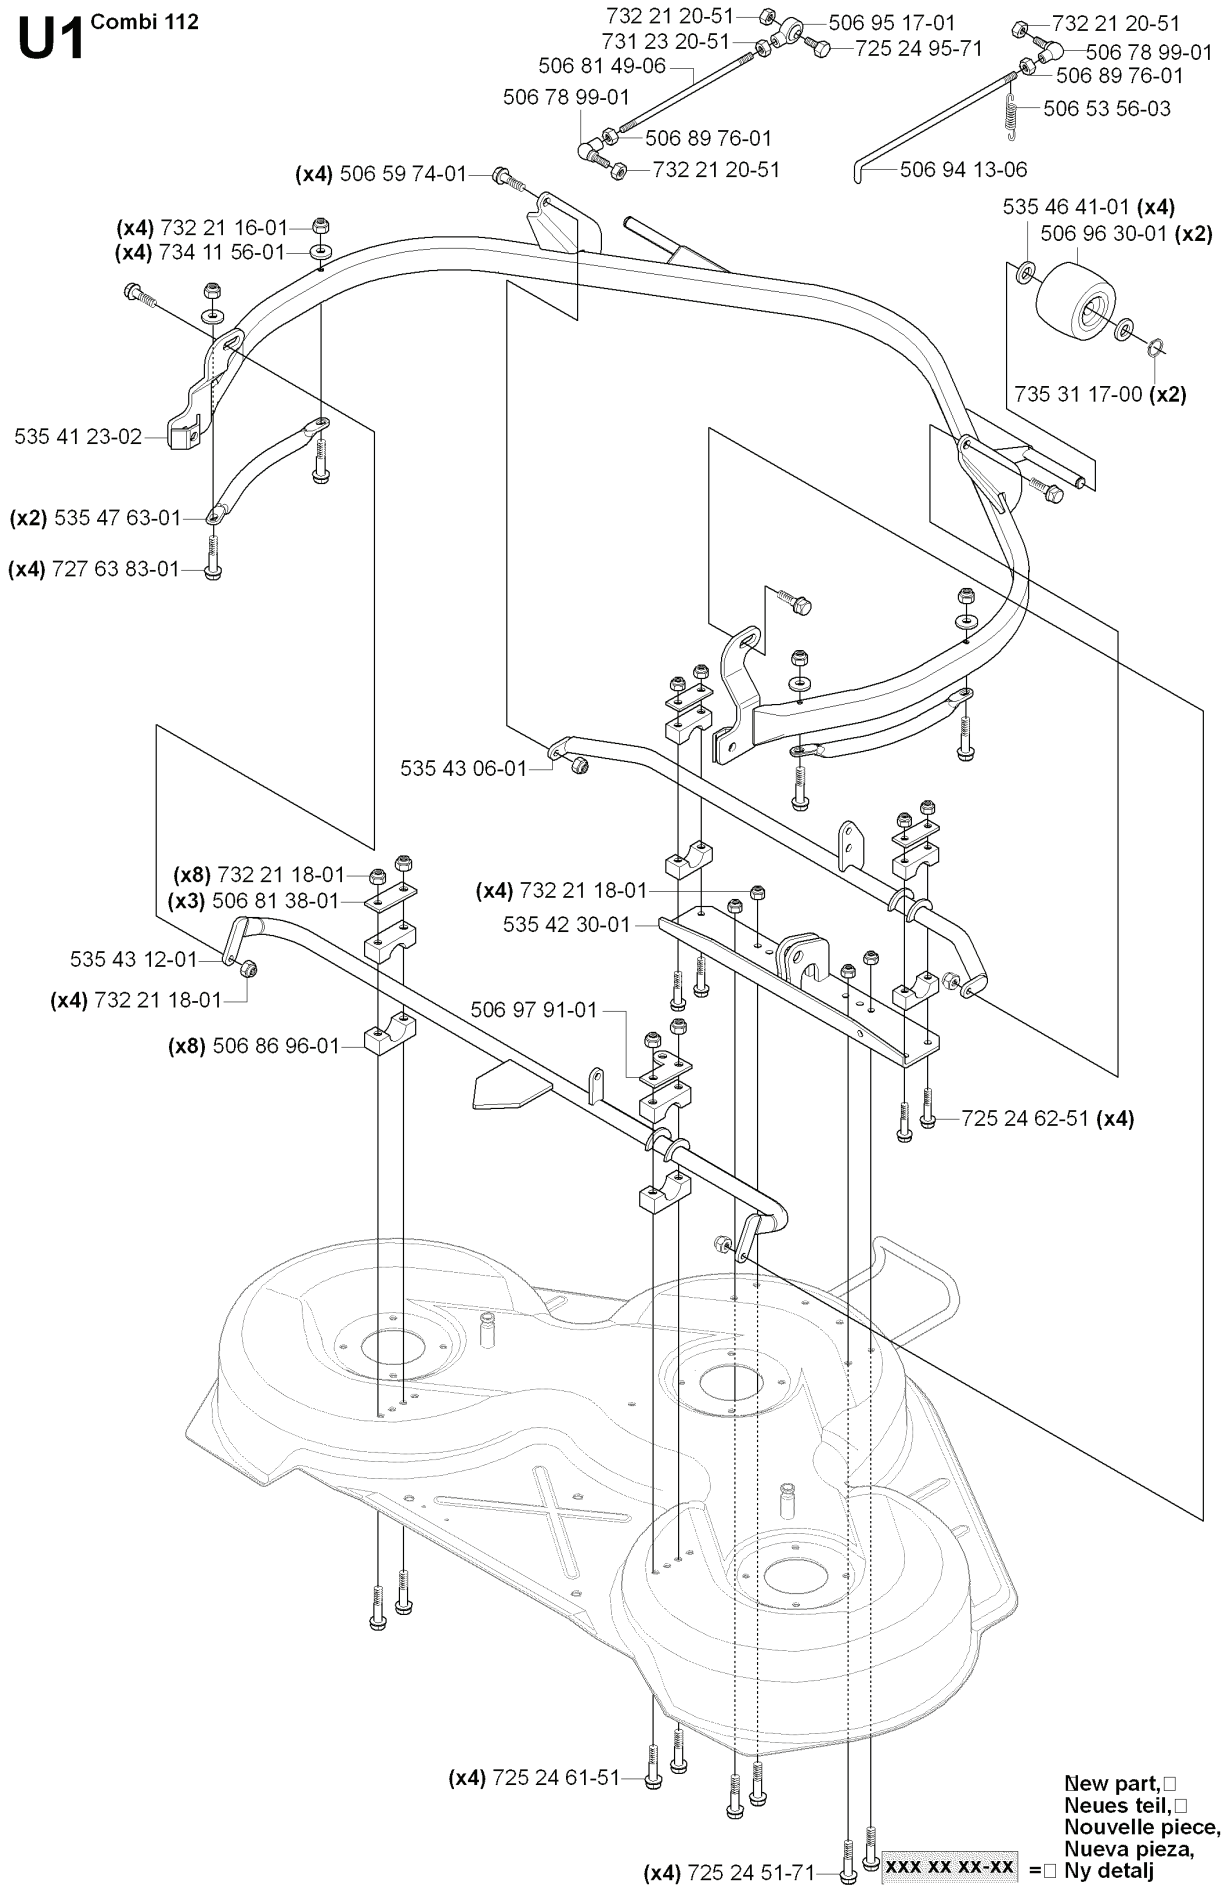

U1 Combi 112

New part, □
Neues teil, □
Nouvelle piece, □
Nueva pieza, □
Ny detalj □

XXX XX XX-XX = □