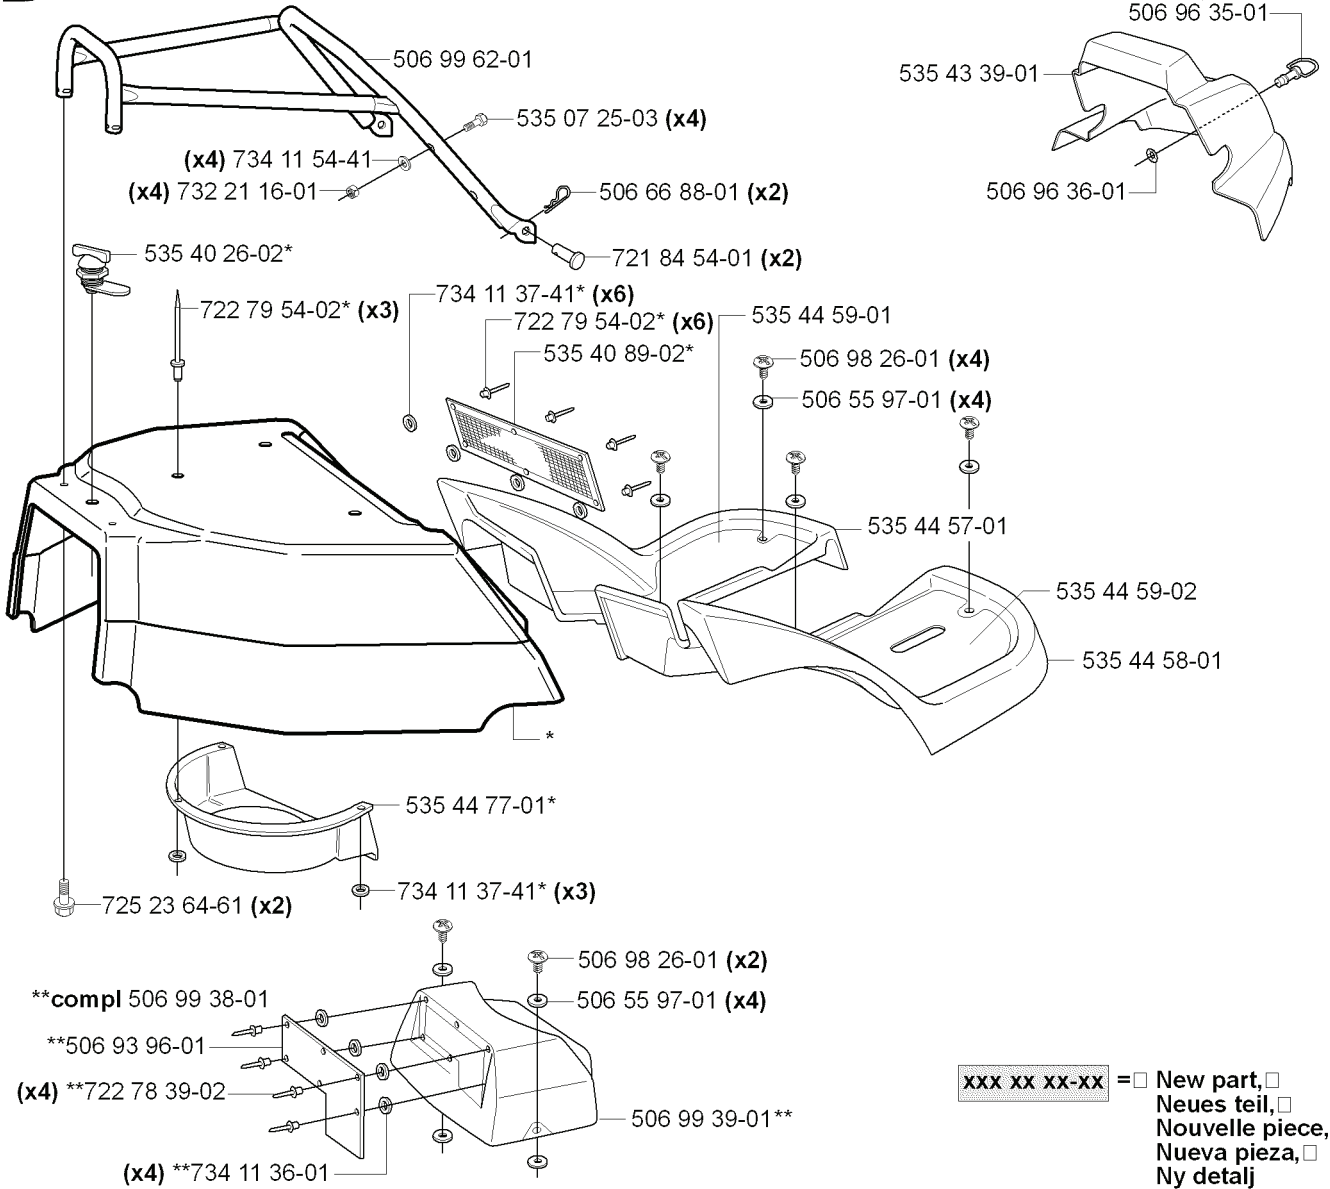

B *compl 535 44 75-01

REF.	PART NO.	DESCRIPTION	REMARK	QTY.	KIT
535 44 75-01	535447501	ENGINE HOOD ASSY		1	
734 11 54-41	734115441	WASHER		4	
732 21 16-01	732211601	LOCK NUT		4	
535 40 26-02	535402602	LOCK		1	
725 23 64-61	725236461	SCREW EHHFT		2	
506 99 38-01	506993801	COVER		1	
506 93 96-01	506939601	SCREEN		1	
722 78 39-02	722783902	BLIND RIVET		4	
734 11 36-01	734113601	WASHER		4	
506 99 39-01	506993901	COVER		1	
506 55 97-01	506559701	WASHER		4	
506 98 26-01	506982601	SCREW		2	
535 44 77-01	535447701	AIR CONDUCTOR		1	
535 40 89-02	535408902	GRID		1	
722 79 54-02	722795402	RIVET		6	
734 11 37-41	734113741	WASHER		6	
721 84 54-01	721845401	CLEVIS PIN		2	
506 66 88-01	506668801	SPRING COTTER		2	
535 07 25-03	535072503	SCREW IHANM		4	
506 99 62-01	506996201	LOAD CARRIER ASSY		1	
535 43 39-01	535433901	COVER		1	
506 96 36-01	506963601	WASHER		1	
535 44 59-01	535445901	PEDISTAL MAT		1	
535 44 57-01	535445701	FLYGEL VÄNSTER		1	
535 44 58-01	535445801	FLYGEL HÖGER		1	
535 44 59-02	535445902	PEDISTAL MAT		1	
506 96 35-01	506963501	VRIDTAPP		1	