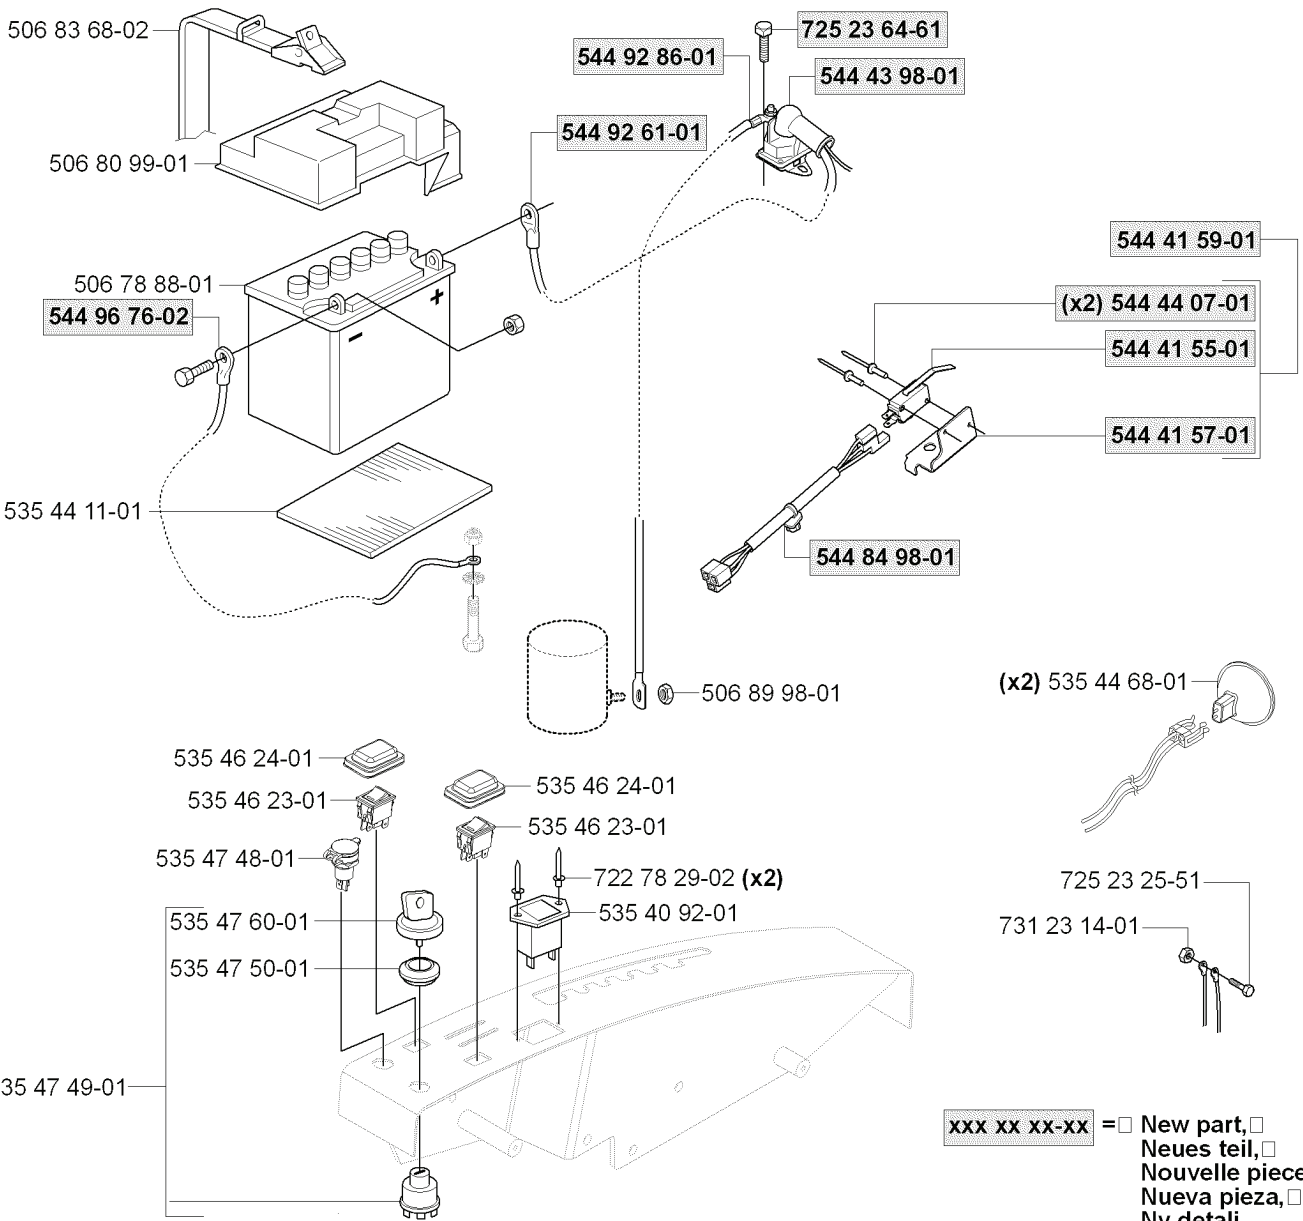

REF.	PART NO.	DESCRIPTION	REMARK	QTY.	KIT
1	725236661	SCREW EHHFT		2	
2	535414355	SCREW		2	
3	535414363	NUT		4	
4	535414372	WASHER		4	
5	535414208	AIR FILTER		1	
6	535414209	SHELL		1	
7	535414211	PREFILTER		1	
7A	535414212	AIR FILTER		1	
8	535414218	SHELL		1	
9	535414219	BRACKET		1	
10	535414236	GASKET		2	
11	535414282	PLATE		1	
12	535414361	HOOK		2	
13	535414415	JOINT		2	
14	535414432	NUT		2	
15	535414493	PIPE		1	
16	535414505	NUT		1