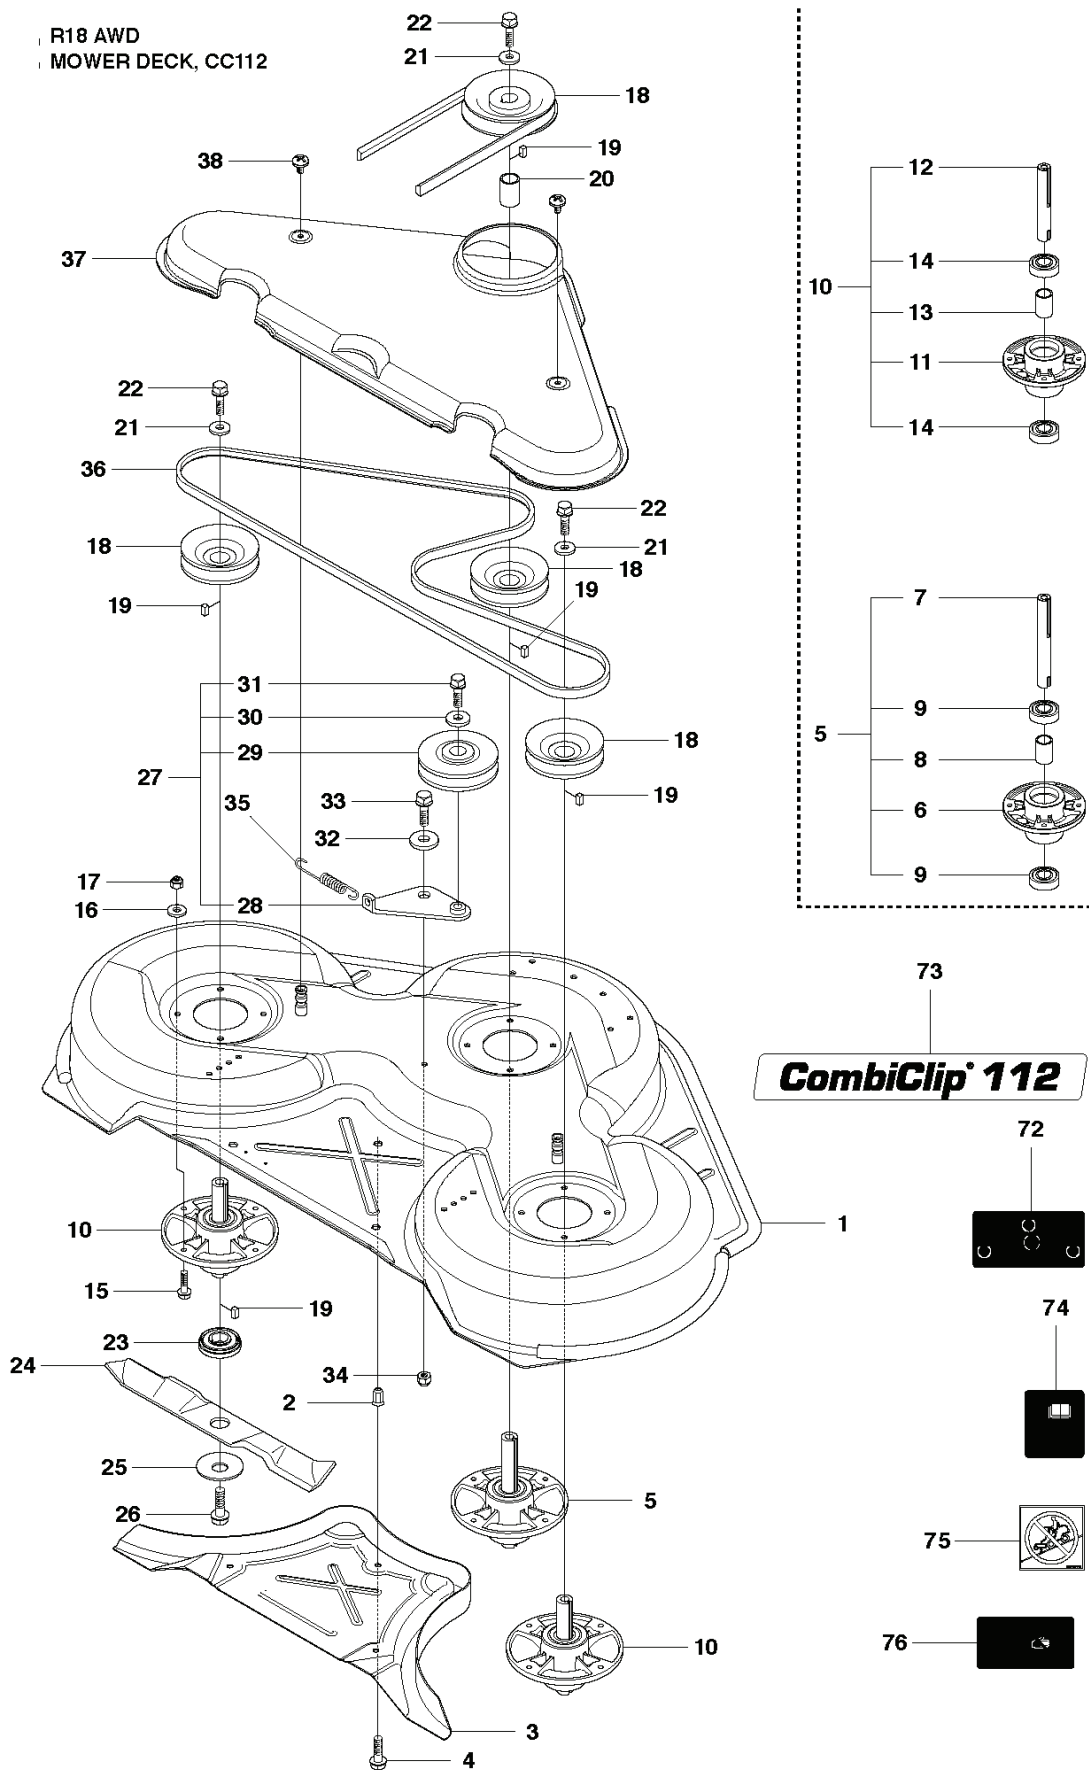

R18 AWD
MOWER DECK, CC112

CombiClip 112

- 73
- 72
- 74
- 75
- 76

REF.	PART NO.	DESCRIPTION	REMARK	QTY.	KIT
1	574209501	CUTTING DECK		1	
2	506916201	NUT		1	
3	544449301	PLUG		1	
4	506570104	SCREW EHHFM		1	
5	544065902	BLADE HOUSING ASSY		1	
6	544067801	BEARING HOUSING		1	5
7	544067901	SHAFT		1	5
8	544068001	SPACING SLEEVE		1	5
9	738230434	BALL BEARING		2	5
10	544065901	BLADE HOUSING ASSY		2	
11	544067801	BEARING HOUSING		1	10
12	535428702	SHAFT		1	10
13	535428801	SPACER		1	10
14	738230434	BALL BEARING		2	10
15	535423801	SCREW RSQM		12	
16	734116401	WASHER		12	
17	732211801	LOCK NUT		12	
18	506922101	PULLEY		3	
19	506533501	PARALLEL KEY		7	
20	544068002	SPACING SLEEVE		1	
21	734117441	WASHER		3	
22	544114101	SCREW EHHM		3	
23	535504202	ADAPTER		3	
24	504188110	BLADE		3	
25	506792301	KNIFE PLATE		3	
26	544114101	SCREW EHHM		3	
27	506540701	BELT TENSIONER ASSY		1	
28	506519501	SPÄNNARM KPL.		1	27
29	506532701	PULLEY		1	27
30	734116441	WASHER		1	27
31	506558302	SCREW EHHFT		1	27
32	506918702	WASHER		1	
33	725245171	SCREW EHHM		1	
34	732211801	LOCK NUT		1	
35	506533101	SPRING		1	
36	535411901	BELT		1	
37	544096201	BELT COVER		1	
38	544400501	SCREW		2	
72	506789701	LABEL		1	
73	574210303	DECAL		1	
74	506929001	LABEL		1	
76	574510001	DECAL		1