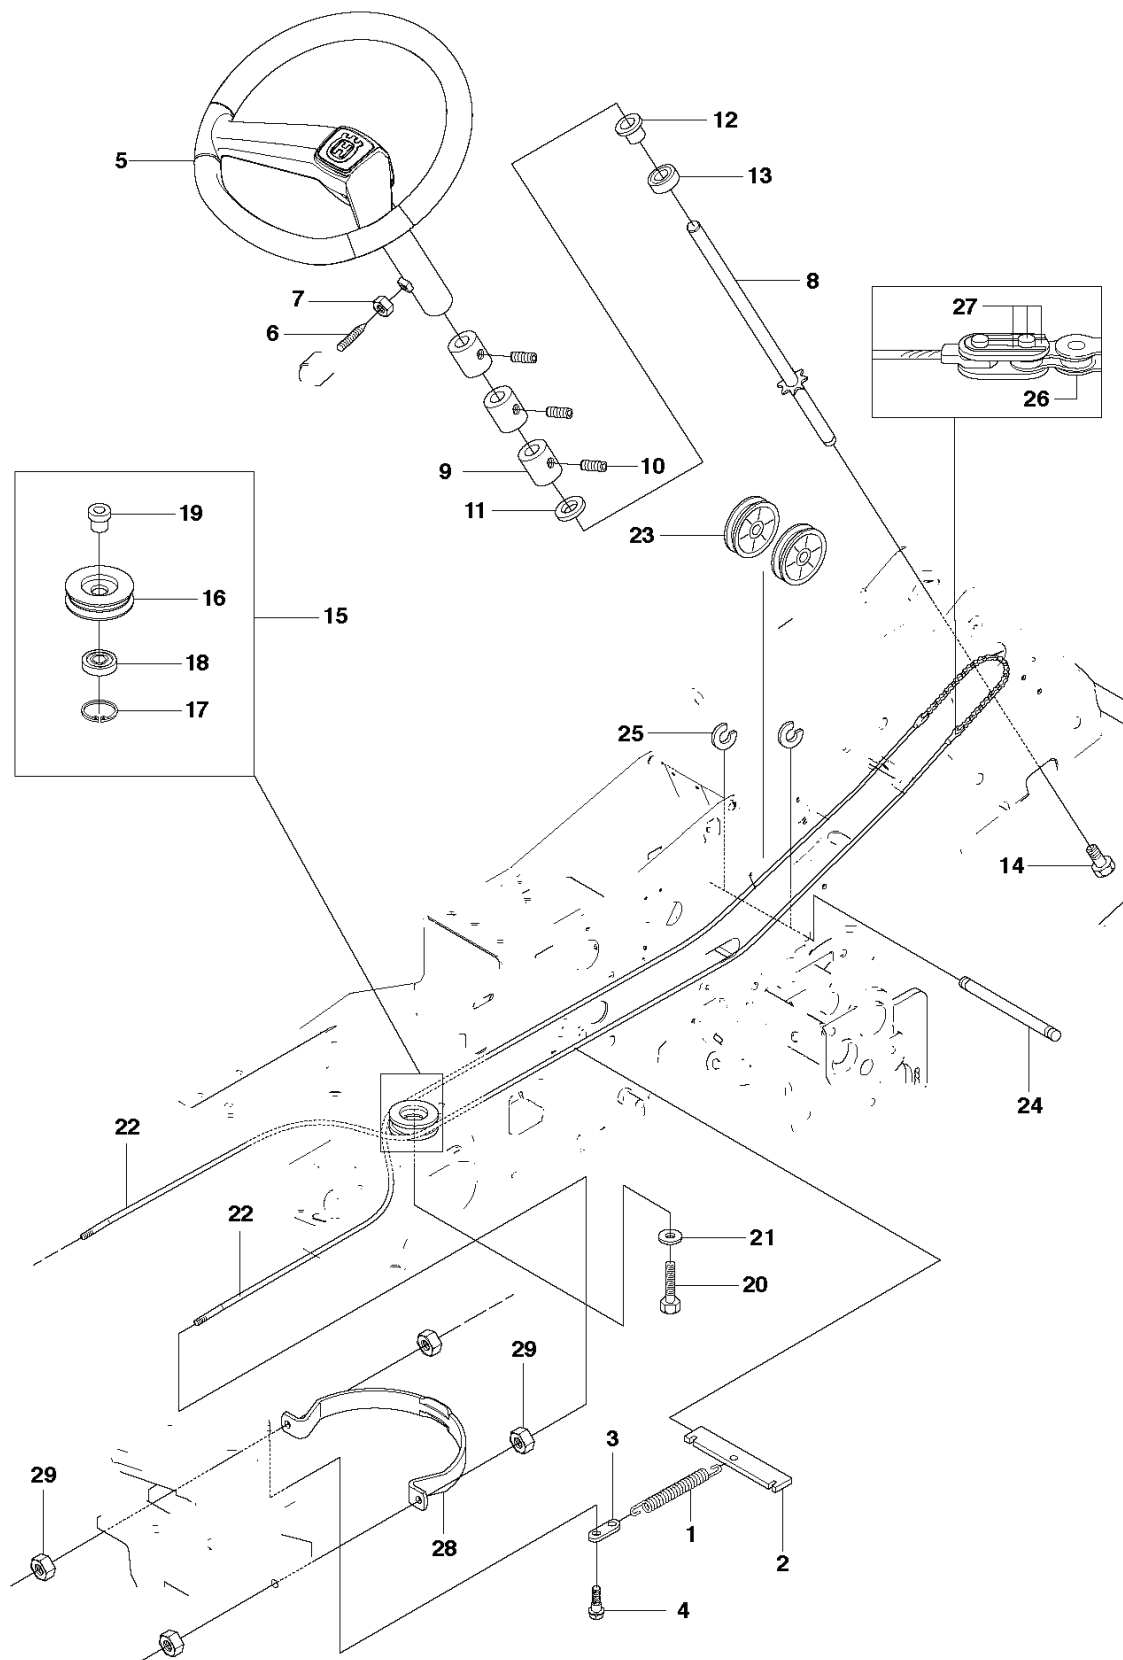

REF.	PART NO.	DESCRIPTION	REMARK	QTY.	KIT
1	506671901	SPRING		1	
2	506576301	SPRING RETAINER		1	
3	506670801	LINK		1	
4	506597401	SCREW EHHFM		1	
5	544375202	STEERING WHEEL		1	
6	728745505	SCREW IHSETM		1	
7	731231801	HEXAGON NUT		1	
8	575631901	STEERING ROD		1	
9	506863401	DRIVER		3	
10	728844305	SCREW IHSETM		3	
11	506863601	WASHER		1	
12	506887801	SPACER		1	
13	738210404	BALL BEARING		1	
14	506570104	SCREW EHHFM		1	
15	506500903	BARRING WHEEL		1	
16	535424101	BARRING WHEEL		1	15
17	735314010	CIRCLIP		1	15
18	738220419	BALL BEARING		1	15
19	506500802	BUSHING		1	15
20	506675402	SCREW EHHFM		1	
21	734117441	WASHER		1	
22	506589104	WIRE ASSY		2	
23	506522401	STARTER PULLEY		2	
24	506539403	SHAFT		1	
25	735311420	E-CLIP		2	
26	506554601	CHAIN		1	
27	506554701	LINKAGE		2	
28	544427301	WIRE GUIDE		1	
29	731232051	HEXAGON NUT		4