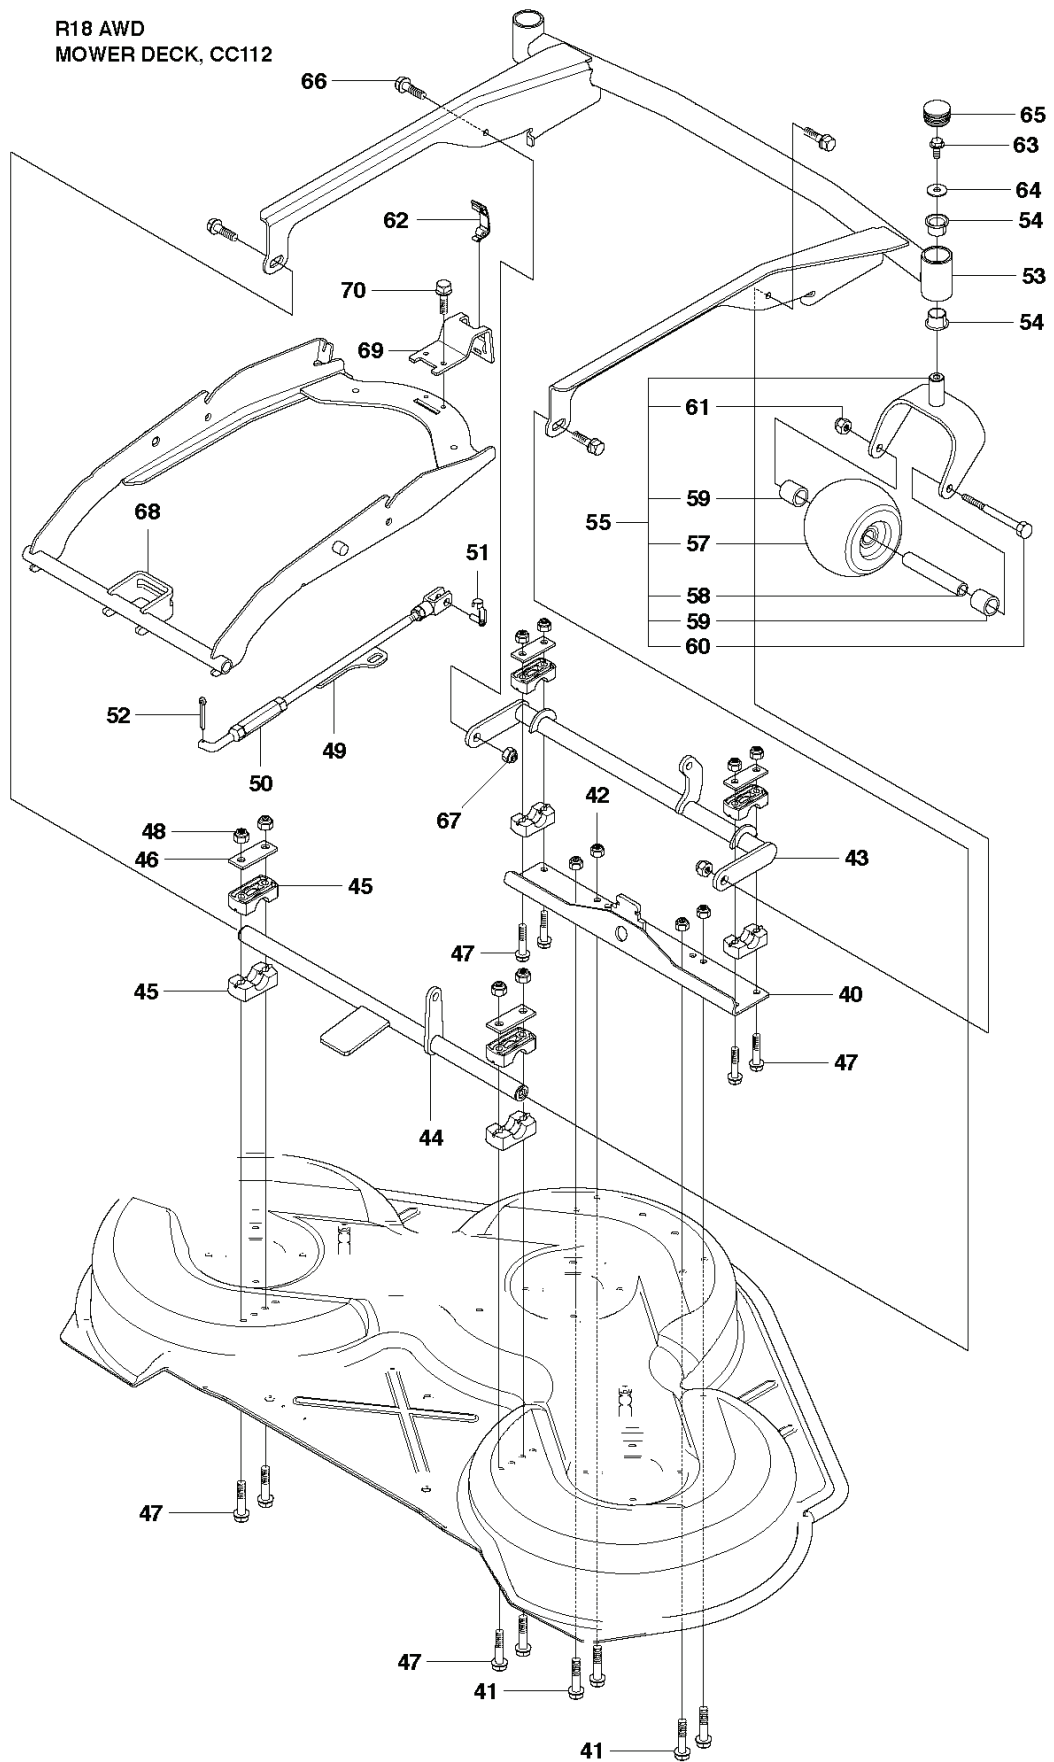

R18 AWD
MOWER DECK, CC112

REF.	PART NO.	DESCRIPTION	REMARK	QTY.	KIT
40	523095301	BRACKET		1	
41	725245171	SCREW EHHM		4	
42	732211801	LOCK NUT		4	
43	502641802	CROSS BAR		1	
44	523094503	CROSS BAR		1	
45	506869601	BEARING		8	
46	506813801	REINFORCING PLATE		4	
47	725246151	SCREW EHHM		8	
48	732211801	LOCK NUT		8	
49	523114201	PARALLEL ROD ASSY		1	
50	502642301	PARALLEL ROD		1	
51	506839801	GAFFELLANK		1	
52	721618301	SPLIT PIN		1	
53	523086503	DECK FRAME		1	
54	574561901	BEARING		4	
55	574210101	PIVOT WHEEL ASSY		2	
57	506963001	WHEEL ASSY		1	55
58	506810802	TUBE		1	55
59	506874102	SPACER		2	55
60	725251951	SCREW EHHM		1	55
61	732212051	NUT		1	55
62	503894703	SNAP LOCKING		1	
63	506570104	SCREW EHHFM		2	
64	734116441	WASHER		2	
65	574034801	PLUG		2	
66	506597401	SCREW EHHFM		4	
67	732211801	LOCK NUT		2	
68	523087501	DECK ATTACHMENT		1	
69	523114601	LOCK		1	
70	725236861	SCREW EHHFT		2