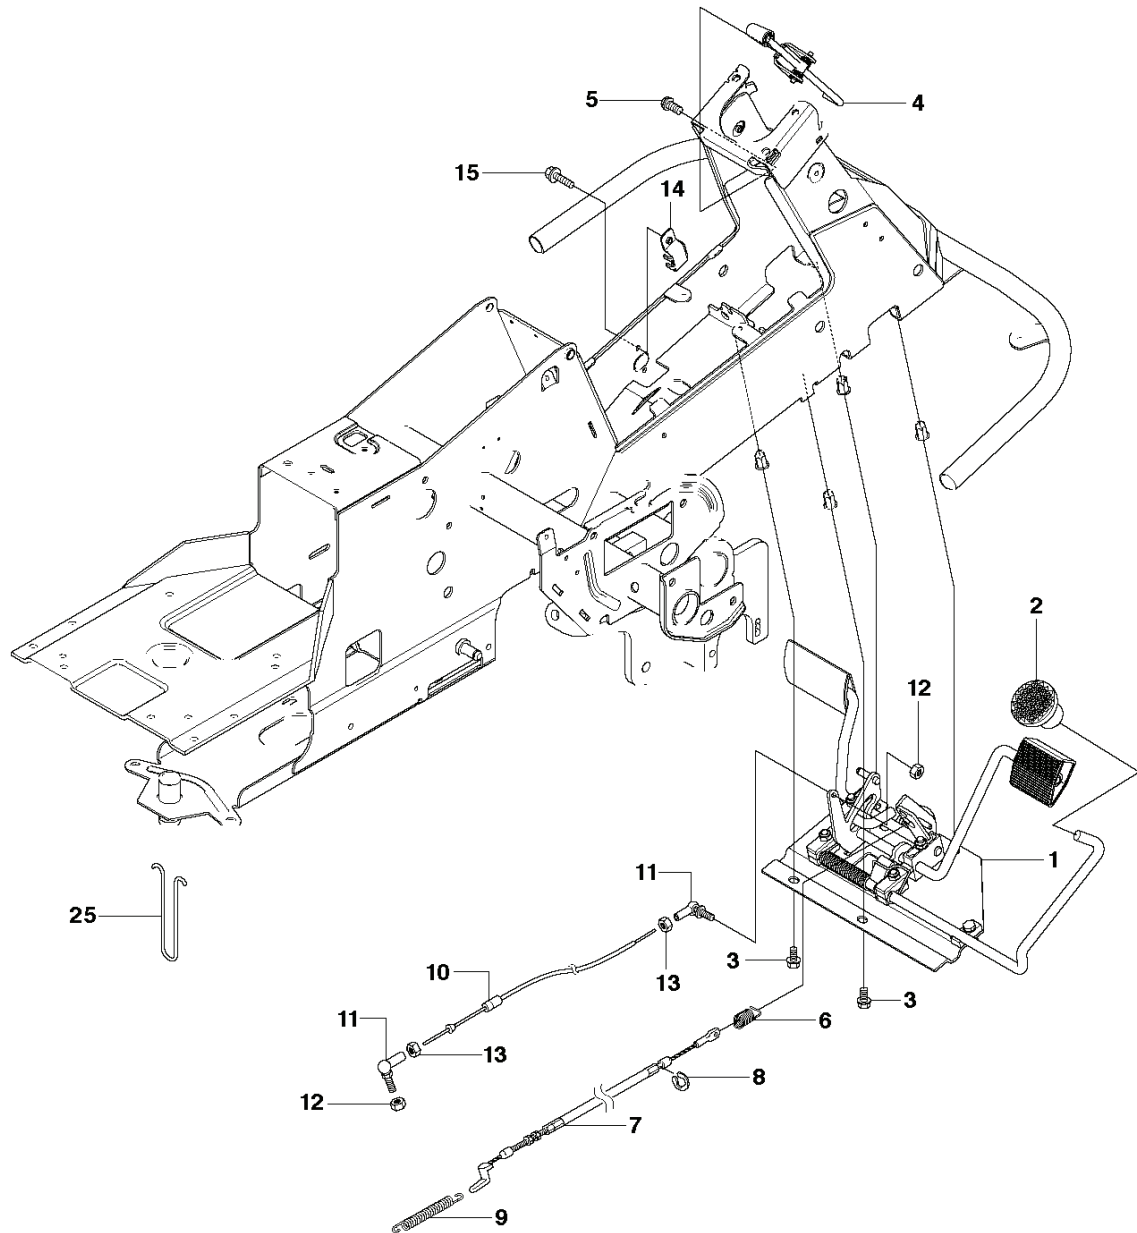

REF.	PART NO.	DESCRIPTION	REMARK	QTY.	KIT
1	544126001	PEDAL PLATE ASSY		1	
2	535473701	KNOB		1	
3	506570104	SCREW EHHFM		4	
4	544403101	BRAKE LEVER ASSY		1	
5	725236461	SCREW EHHFT		2	
6	506946301	BRAKE SPRING		1	
7	535489601	BRAKE WIRE		1	
8	735310920	E-CLIP		1	
9	506535603	DRAW SPRING		1	
10	574411202	CONTROL CABLE		1	
11	506557301	VINKELLAS8 DIN71802		2	
12	732211401	LOCK NUT		2	
13	731231401	HEXAGON NUT		2	
14	522430801	BRACKET		1	
15	725236461	SCREW EHHFT		1	
25	506576402	CABLE HOLDER		1