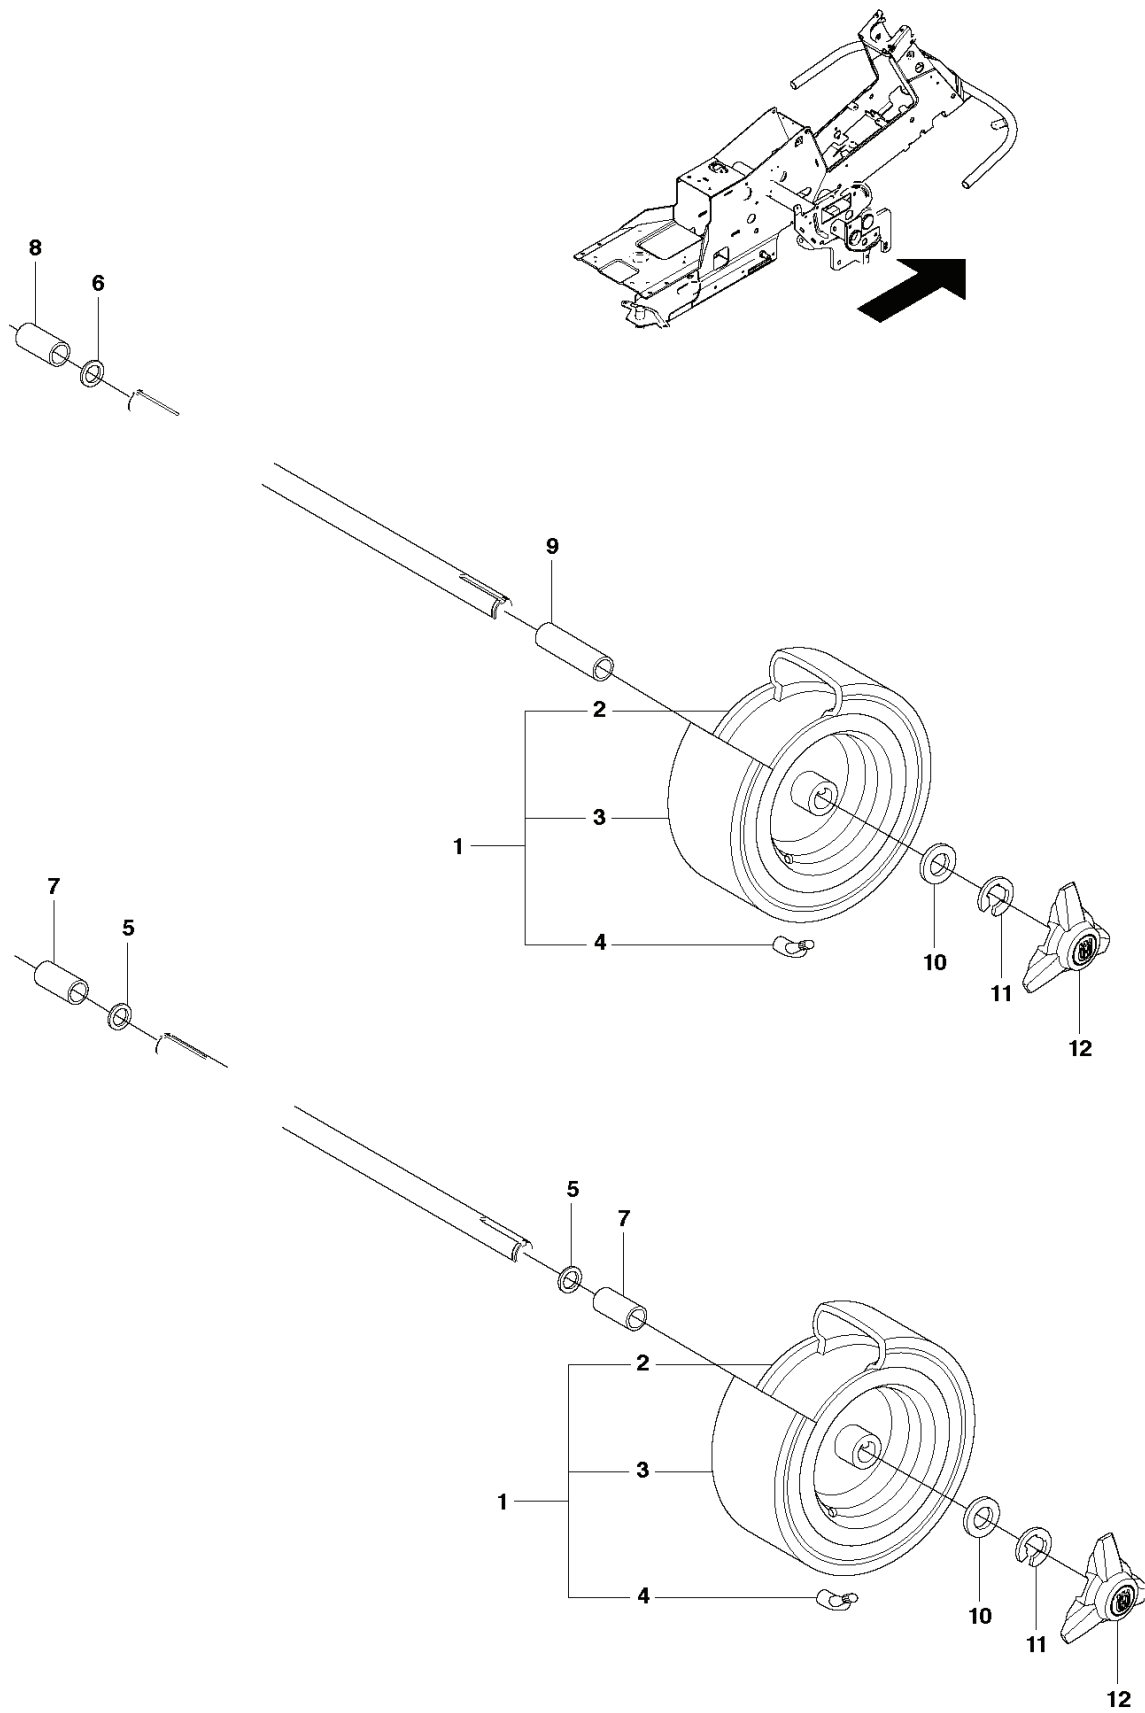

REF.	PART NO.	DESCRIPTION	REMARK	QTY.	KIT
1	523012602	WHEEL		4	
2	523034801	RIM		1	1
3	523034602	TIRE		1	1
4	523034701	VALVE		1	1
5	506504803	WASHER		2	
6	506945801	WASHER		1	
7	506596203	SPACING SLEEVE		2	
8	544132601	SLEEVE		1	
9	544132602	SLEEVE		1	
10	506504805	WASHER		4	
11	506899001	E-CLIP		4	
12	544353501	HUB CAP		4