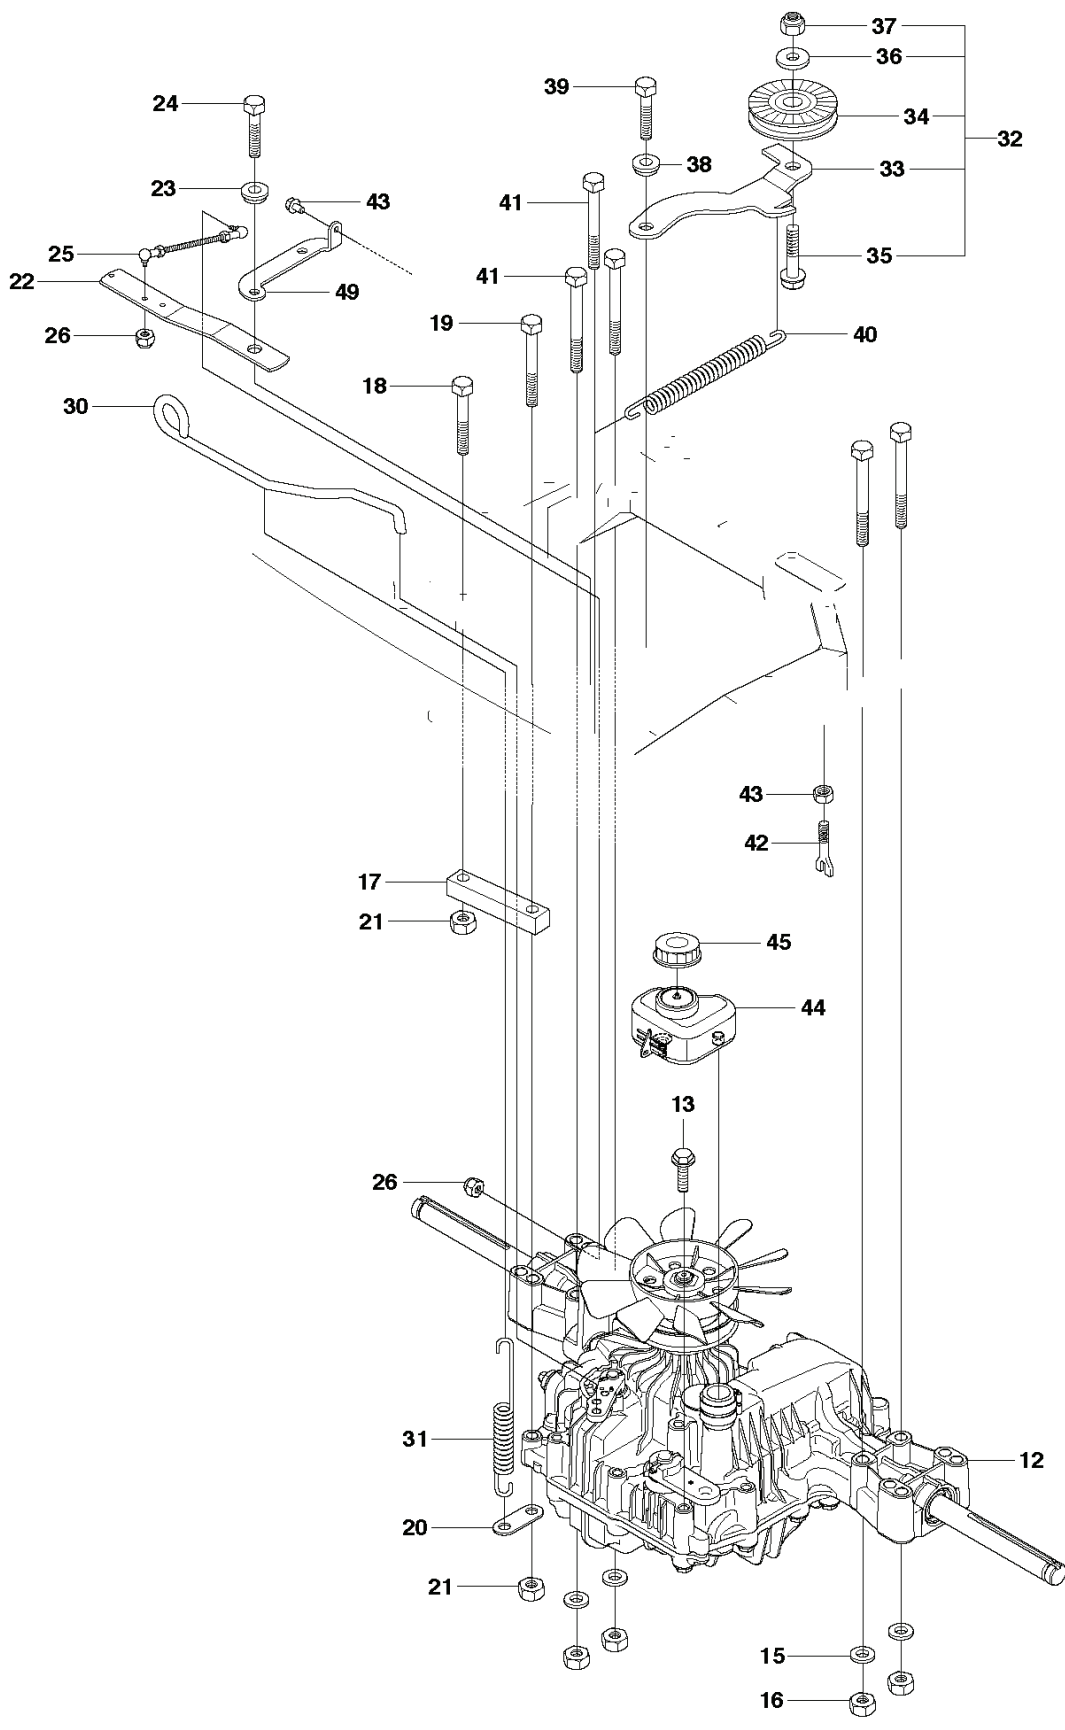

RIDER 18 AWD, 966414101, 2010-07

SPARE PARTS LIST

REF.	PART NO.	DESCRIPTION	REMARK	QTY.	KIT
1	506985803	SPINDLE		1	
2	738210504	BALL BEARING		1	
3	738211004	BALL BEARING		1	
4	735314010	CIRCLIP		1	
5	735312600	CIRCLIP		1	
6	506985901	SWING AXLE		1	
7	735312600	CIRCLIP		2	
8	506773401	WASHER		2	
9	740681421	V-RING		1	
10	535406001	BRACKET		1	
11	506986102	GLIDLAGER		2	10
27	544262101	BRACKET		1	
28	506566501	CLIP		1	
29	725236461	SCREW EHHFT		1	
46	506889901	HITCH		1	
47	725250051	SCREW EHHM		2	
48	544039602	COUNTERWEIGHT		1	

REF.	PART NO.	DESCRIPTION	REMARK	QTY.	KIT
1	544301501	THROTTLE CONTROL ASSY		1	
2	544301701	WIRE		1	
3	506889101	KNOB		1	
4	725236461	SCREW EHHFT		2	

REF.	PART NO.	DESCRIPTION	REMARK	QTY.	KIT
13	535502501	CONTROL COVER		1	
14	544400501	SCREW		1	
15	544332103	CONTROL COVER		1	
16	544332202	COVER		1	
17	535429101	SPRING NUT		1	
18	544400501	SCREW		4	

REF.	PART NO.	DESCRIPTION	REMARK	QTY.	KIT
1	502655601	FRAME		1	
2	544244204	ENGINE FRAME		1	
3	544244401	PLUG		2	
4	506570103	SCREW EHHFM		2	
5	725245171	SCREW EHHM		2	
6	732211801	LOCK NUT		2	

REF.	PART NO.	DESCRIPTION	REMARK	QTY.	KIT
12	544116101	TRANSMISSION		1	
13	725246751	SCREW EHHM		4	
15	734116401	WASHER		4	
16	731231801	HEXAGON NUT		4	
17	506987201	MOMENTFÄSTE		1	
18	725245951	SCREW EHHM		1	
19	725246251	SCREW EHHM		1	
20	506599301	LINK		1	
21	731231801	HEXAGON NUT		2	
22	506987403	LEVER		1	
23	506918702	WASHER		1	
24	725245151	SCREW		1	
25	506987501	ADJUSTMENT ROD		1	
26	732211401	LOCK NUT		2	
30	506988201	FRIKOPPLINGSSTÅNG		1	
31	506834301	SPRING		1	
32	506988401	BELT TENSIONER ASSY		1	
33	506988501	BELT TENSIONER		1	32
34	506946901	PULLEY		1	32
35	725245551	SCREW		1	32
36	734116441	WASHER		1	32
37	732211801	LOCK NUT		1	32
38	506918702	WASHER		1	
39	725245151	SCREW		1	
40	506988601	SPRING		1	
41	725246451	SCREW EHHM		1	
42	506988801	PENDULUM		1	
43	731232051	HEXAGON NUT		1	
44	544100101	EXPANSION TANK		1	
45	506673301	TANK CAP ASSY		1	
49	544121701	BRACKET		1	