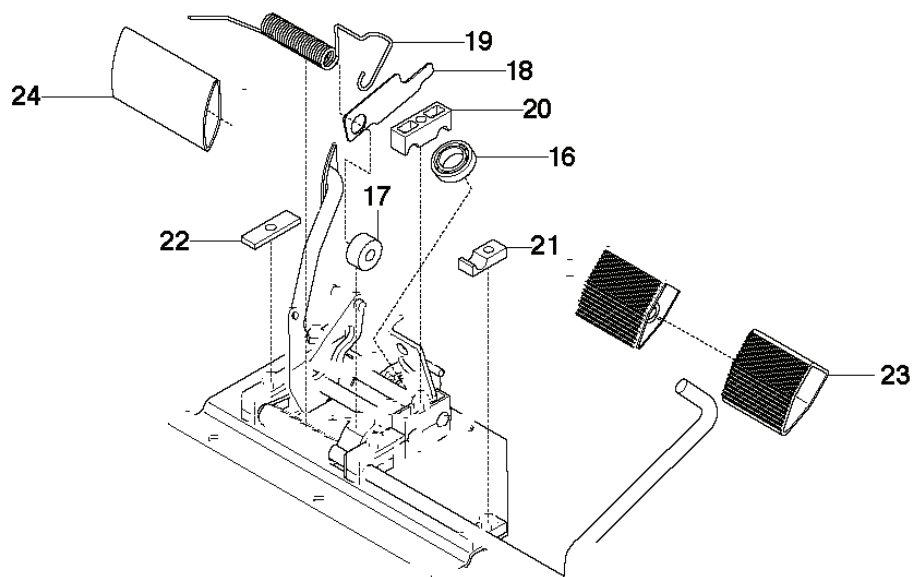

R18 AWD
MOWER DECK, CC112

REF.	PART NO.	DESCRIPTION	REMARK	QTY.	KIT
40	523095301	BRACKET		1	
41	725245171	SCREW EHHM		4	
42	732211801	LOCK NUT		4	
43	502641802	CROSS BAR		1	
44	523094503	CROSS BAR		1	
45	506869601	BEARING		8	
46	506813801	REINFORCING PLATE		4	
47	725246151	SCREW EHHM		8	
48	732211801	LOCK NUT		8	
49	523114201	PARALLEL ROD ASSY		1	
50	502642301	PARALLEL ROD		1	
51	506839801	GAFFELLANK		1	
52	721618301	SPLIT PIN		1	
53	523086503	DECK FRAME		1	
54	574561901	BEARING		4	
55	574210101	PIVOT WHEEL ASSY		2	
57	506963001	WHEEL ASSY		1	55
58	506810802	TUBE		1	55
59	506874102	SPACER		2	55
60	725251951	SCREW EHHM		1	55
61	732212051	NUT		1	55
62	503894703	SNAP LOCKING		1	
63	506570104	SCREW EHHFM		2	
64	734116441	WASHER		2	
65	574034801	PLUG		2	
66	506597401	SCREW EHHFM		4	
67	732211801	LOCK NUT		2	
68	523087501	DECK ATTACHMENT		1	
69	523114601	LOCK		1	
70	725236861	SCREW EHHFT		2	

REF.	PART NO.	DESCRIPTION	REMARK	QTY.	KIT
1	501018601	LIFTING LEVER ASSY		1	
2	506556501	BEARING		2	
3	525406601	PEN		1	
5	721618301	SPLIT PIN		1	
6	506784301	LINK ASSY		1	
7	725249751	SCREW		1	
8	731232051	HEXAGON NUT		1	
9	544433601	LIFTING ARM		1	
10	725254251	SCREW EHHM		1	
11	732252201	HEXAGON LOCKING NUT		1	
12	506916801	SPRING		1	
13	506905601	OFFSET PULLEY		2	
14	506905701	SHAFT		1	
15	506905702	SHAFT		1	
16	735311820	E-CLIP		2	
17	506554607	CHAIN		1	
18	506554701	LINKAGE		1	
19	544934201	CHAIN STOP		1	
20	506966601	HAIR PIN COTTER		1	
21	544456901	CONNECTION ROD		1	
22	721618301	SPLIT PIN		1	
23	544378601	LINK		1	
24	735311420	E-CLIP		1	
25	544448801	CONNECTION ROD		1	
26	734116441	WASHER		1	
27	721618301	SPLIT PIN		1	