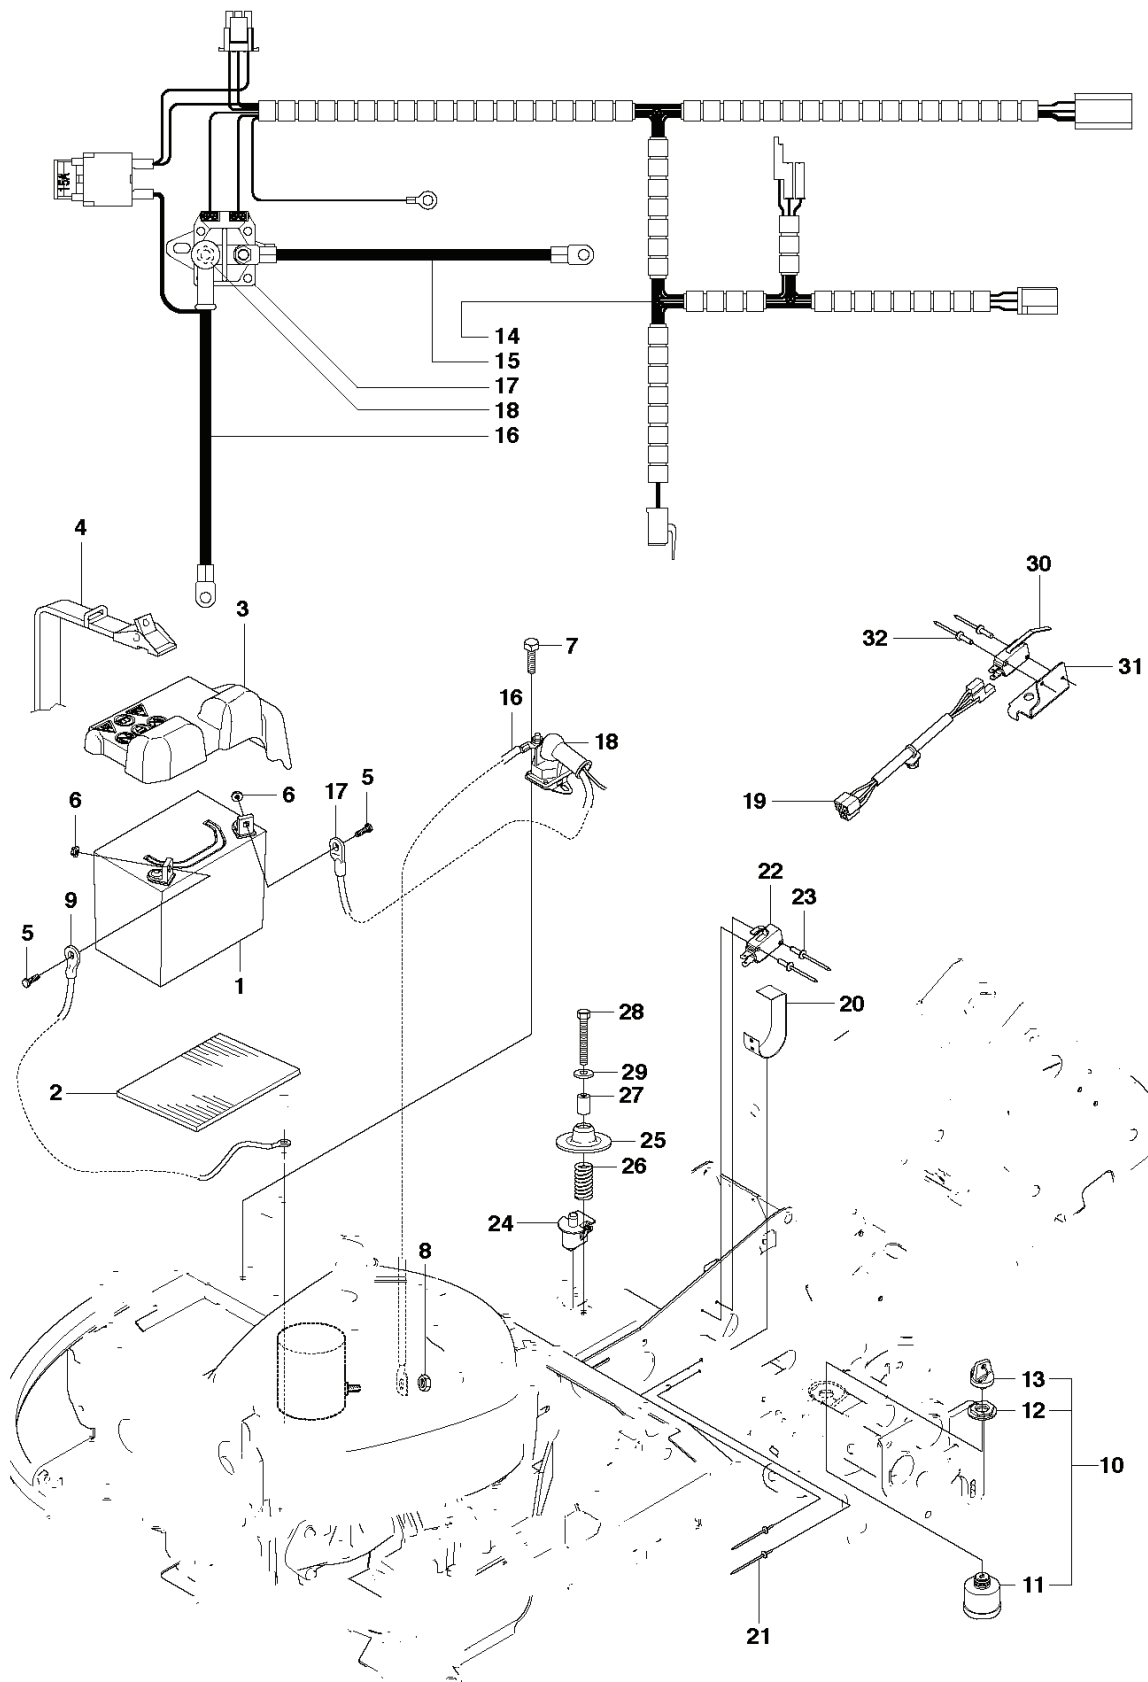

REF.	PART NO.	DESCRIPTION	REMARK	QTY.	KIT
1	510138501	BATTERY		1	
2	535441101	BATTERY MAT		1	
3	510026901	COVER		1	
4	506836802	BELT		1	
5	522622101	SCREW EHHM		1	
6	522624301	NUT		1	
7	725236461	SCREW EHHFT		1	
8	506899801	NUT		1	
9	544967603	CABLE		1	
10	544442101	IGNITION SWITCH		1	
11	544442201	IGNITION SWITCH		1	10
12	544442301	NUT		1	10
13	544442401	IGNITION KEY		1	10
14	544926301	WIRING		1	
15	544928601	CABLE		1	
16	544926104	CABLE		1	
17	544439801	RELAY		1	
18	506899801	NUT		2	
19	576185401	WIRING		1	
20	506909301	PLATE SPRING		1	
21	722783902	BLIND RIVET		2	
22	535469101	SWITCH		1	
23	544440701	RIVET		2	
24	506909601	SWITCH		1	
25	506909701	SPRING WASHER		1	
26	544441201	SPRING		1	
27	506909902	SPACING TUBE		1	
28	725246051	SCREW EHHM		1	
29	734116401	WASHER		1	
30	544415501	SWITCH		1	
31	544415701	BRACKET		1	
32	544440701	RIVET		2