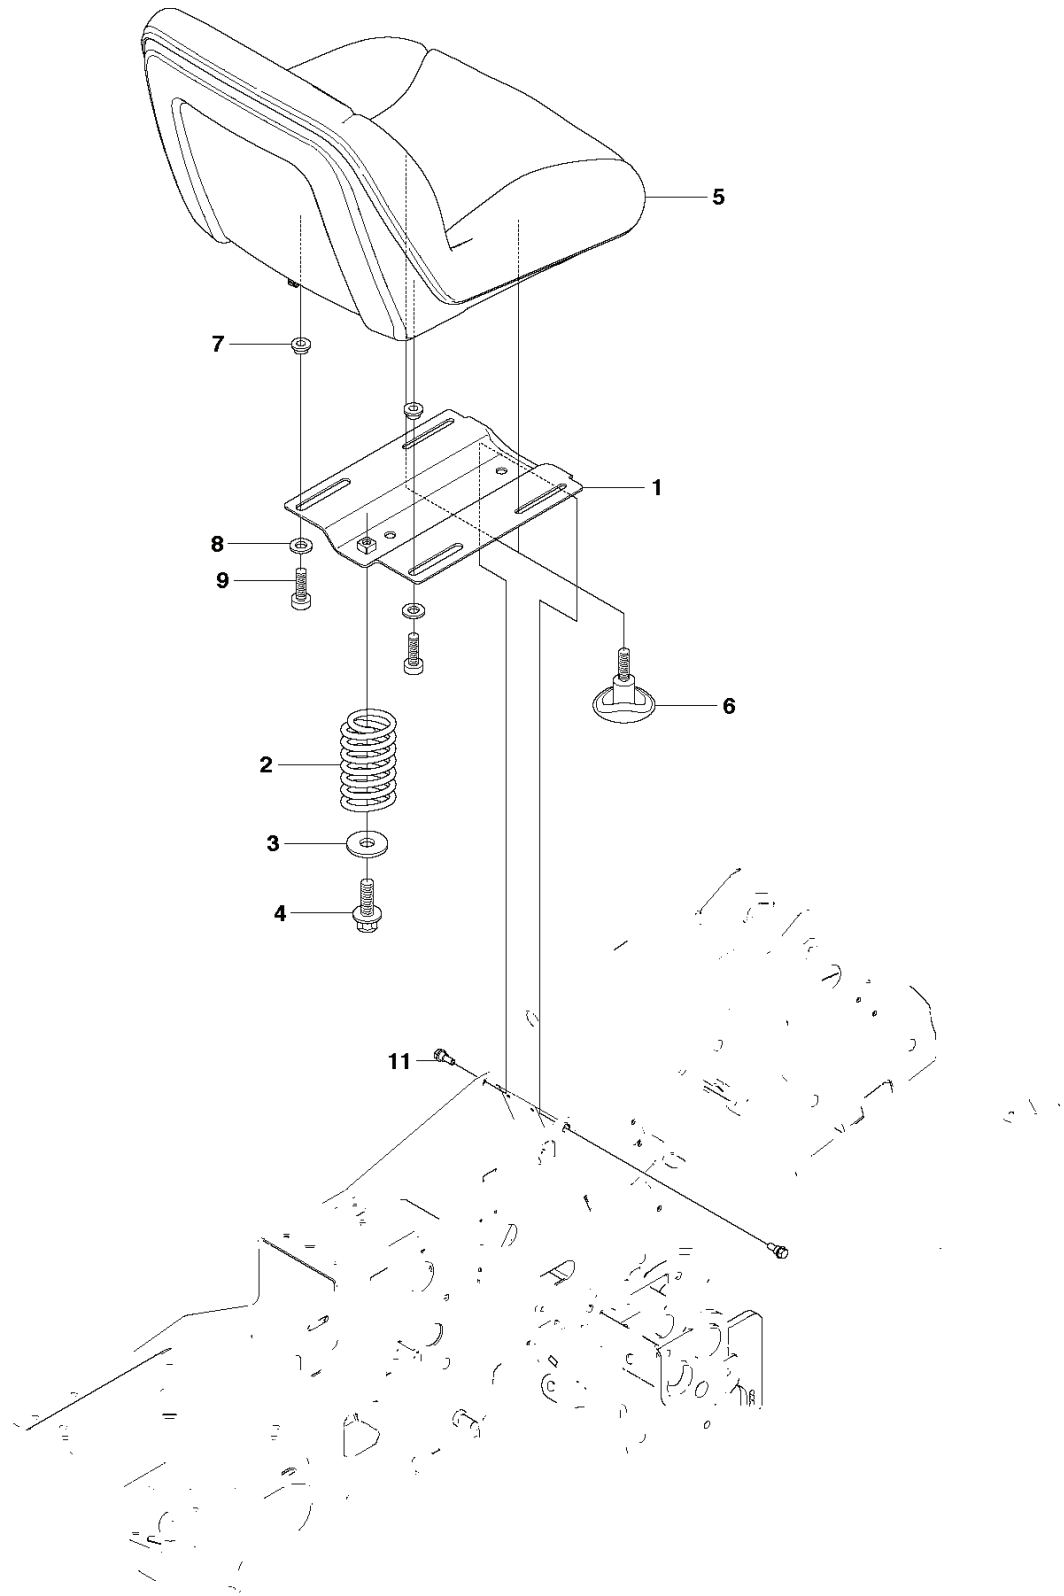

REF.	PART NO.	DESCRIPTION	REMARK	QTY.	KIT
1	573995003	SEAT BRACKET		1	
2	506915301	COMPRESSION SPRING		1	
3	734117441	WASHER		1	
4	725249371	SCREW EHHM		1	
5	544433301	SEAT		1	
6	506565501	JUSTERVRED		2	
7	506565301	BUSHING		2	
8	734116441	WASHER		2	
9	506556301	SCREW UNC		1	
11	506597401	SCREW EHHFM		1