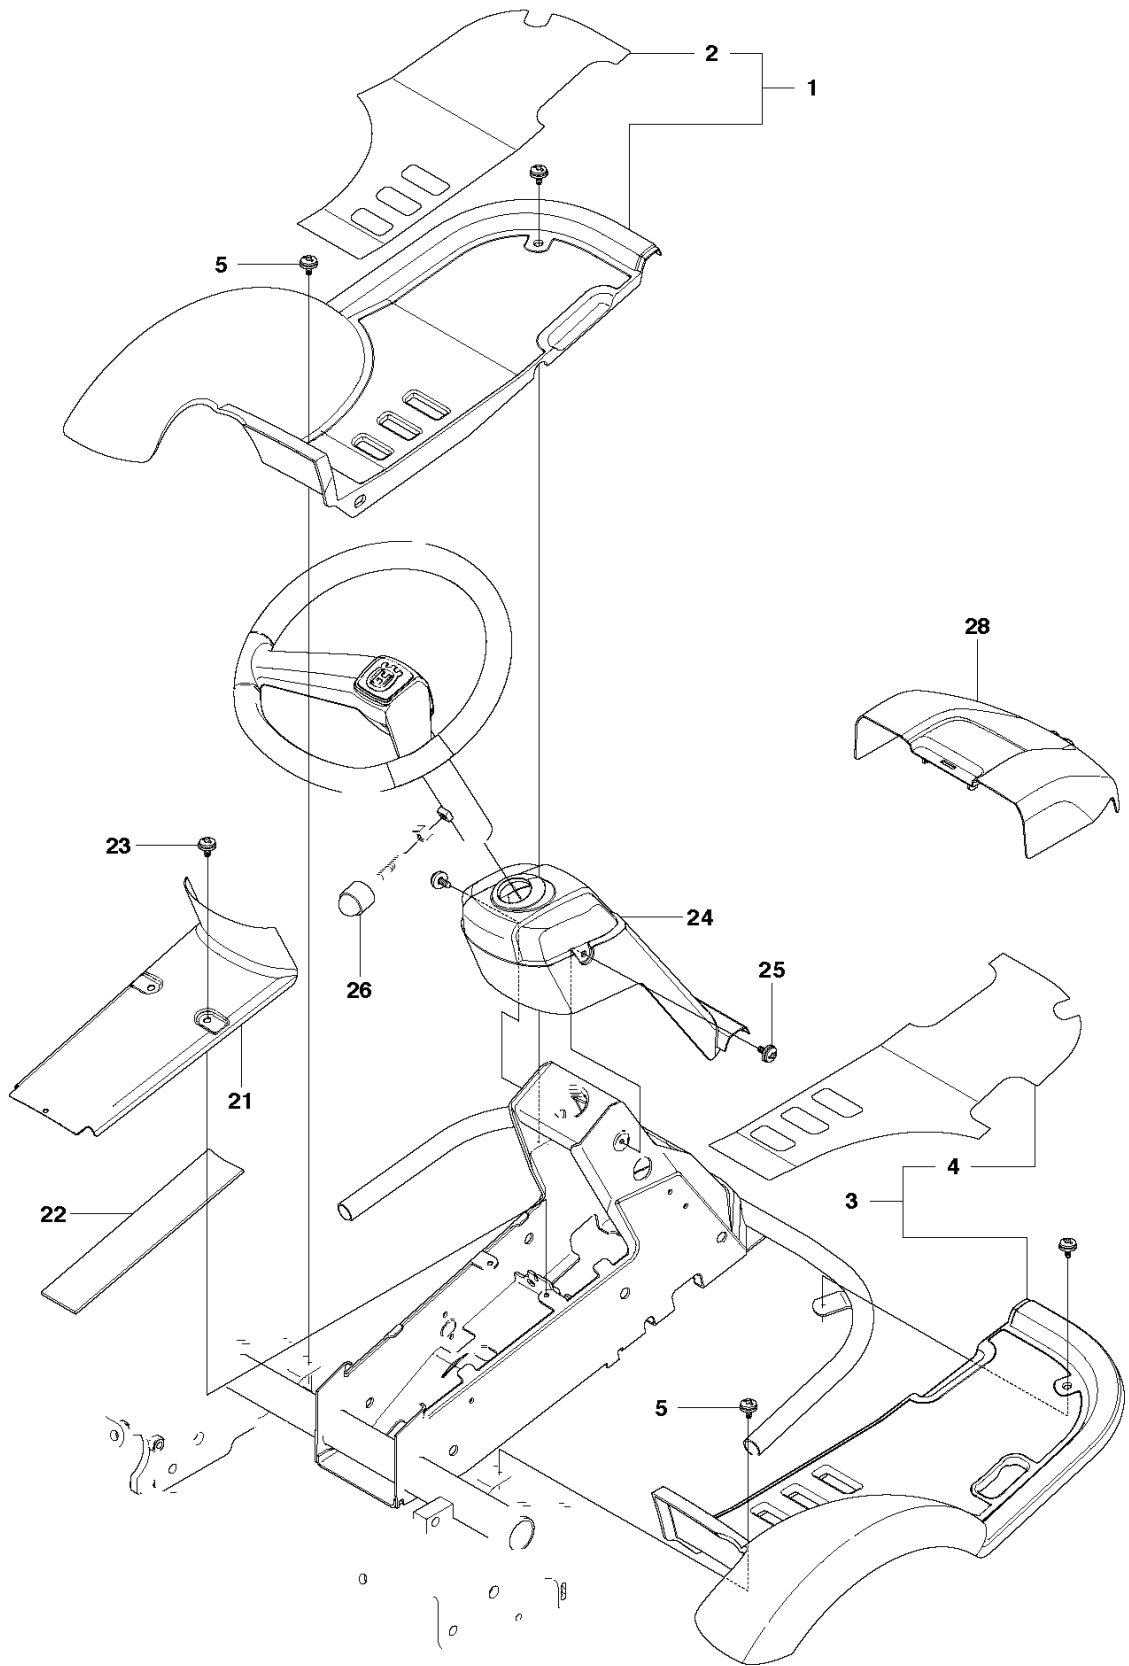

REF.	PART NO.	DESCRIPTION	REMARK	QTY.	KIT
1	544895901	FOOT PLATE		1	
2	544248401	MAT		1	1
3	544895903	FOOT PLATE		1	
4	544248403	MAT		1	3
5	544400501	SCREW		4	
21	544239201	COVER		1	
22	544427501	MAT		1	
23	544400501	SCREW		2	
24	544326501	COVER		1	
25	544400501	SCREW		2	
26	544433201	PROTECTIVE COVER		1	
28	525562401	UNIT COVER		1