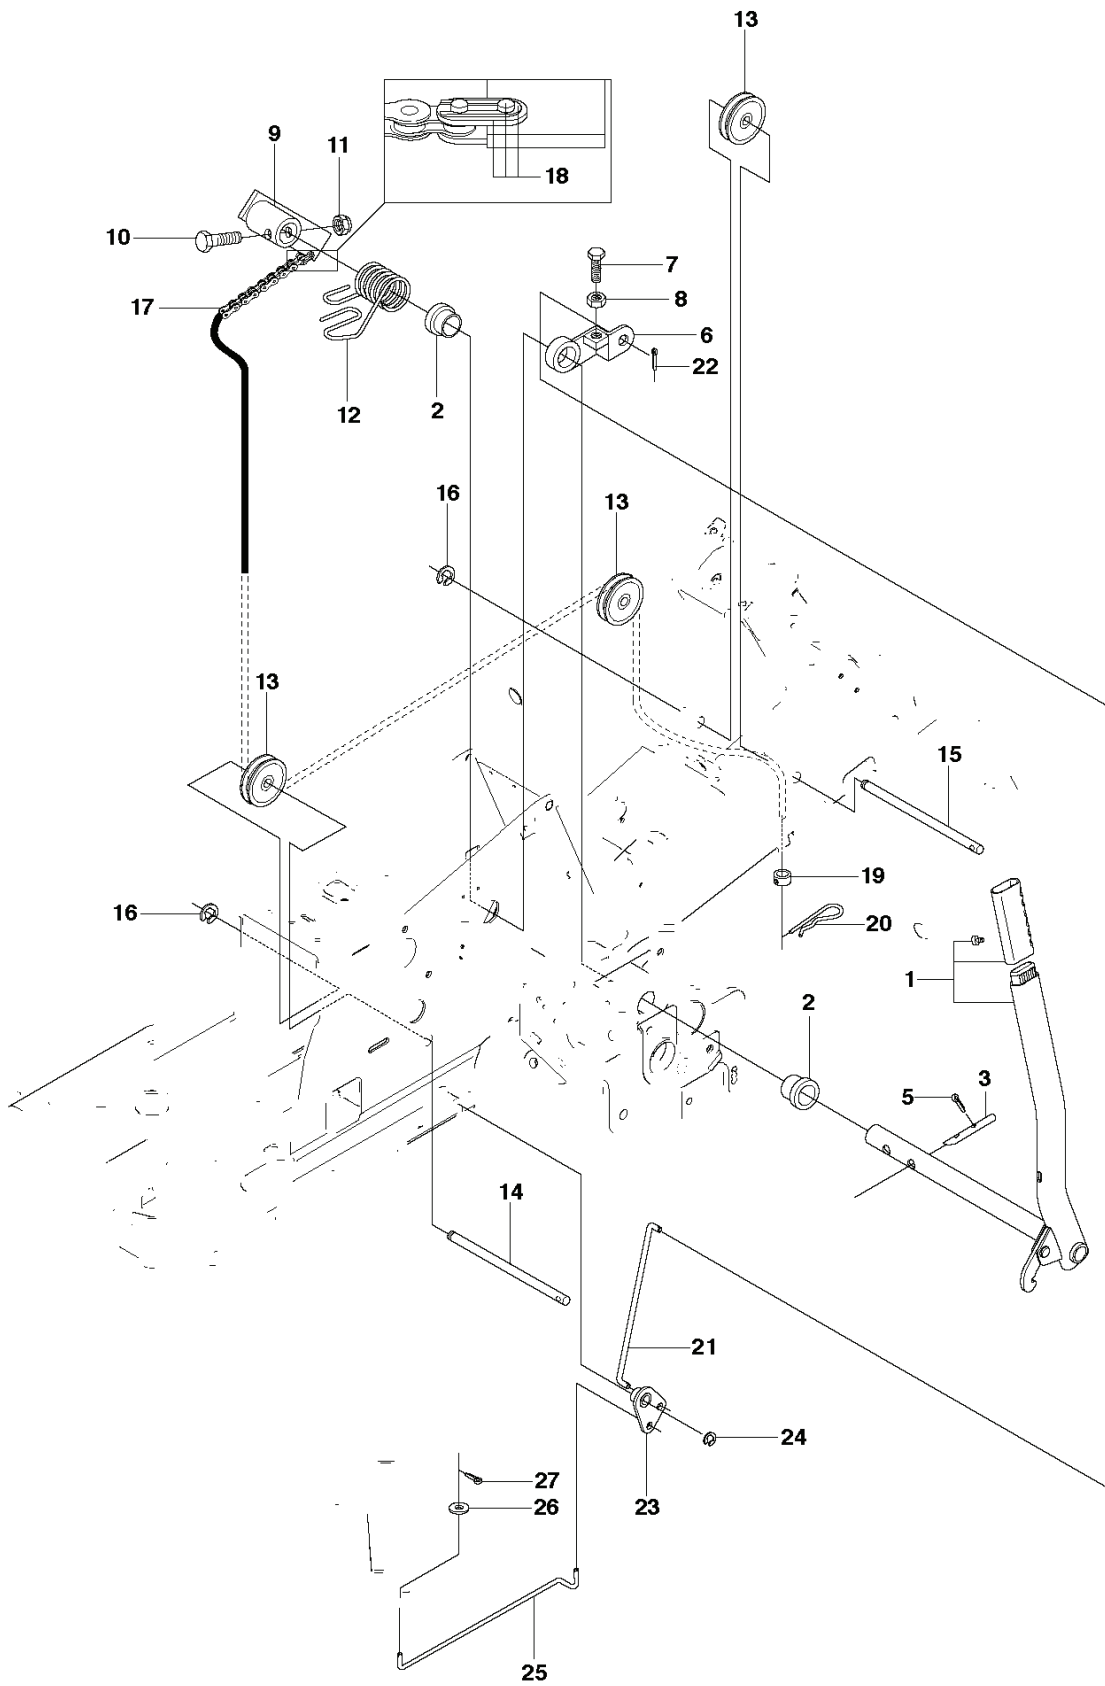

REF.	PART NO.	DESCRIPTION	REMARK	QTY.	KIT
1	501018601	LIFTING LEVER ASSY		1	
2	506556501	BEARING		2	
3	525406601	PEN		1	
5	721618301	SPLIT PIN		1	
6	506784301	LINK ASSY		1	
7	725249751	SCREW		1	
8	731232051	HEXAGON NUT		1	
9	544433601	LIFTING ARM		1	
10	725254251	SCREW EHHM		1	
11	732252201	HEXAGON LOCKING NUT		1	
12	506916801	SPRING		1	
13	506905601	OFFSET PULLEY		2	
14	506905701	SHAFT		1	
15	506905702	SHAFT		1	
16	735311820	E-CLIP		2	
17	506554607	CHAIN		1	
18	506554701	LINKAGE		1	
19	544934201	CHAIN STOP		1	
20	506966601	HAIR PIN COTTER		1	
21	544456901	CONNECTION ROD		1	
22	721618301	SPLIT PIN		1	
23	544378601	LINK		1	
24	735311420	E-CLIP		1	
25	544448801	CONNECTION ROD		1	
26	734116441	WASHER		1	
27	721618301	SPLIT PIN		1