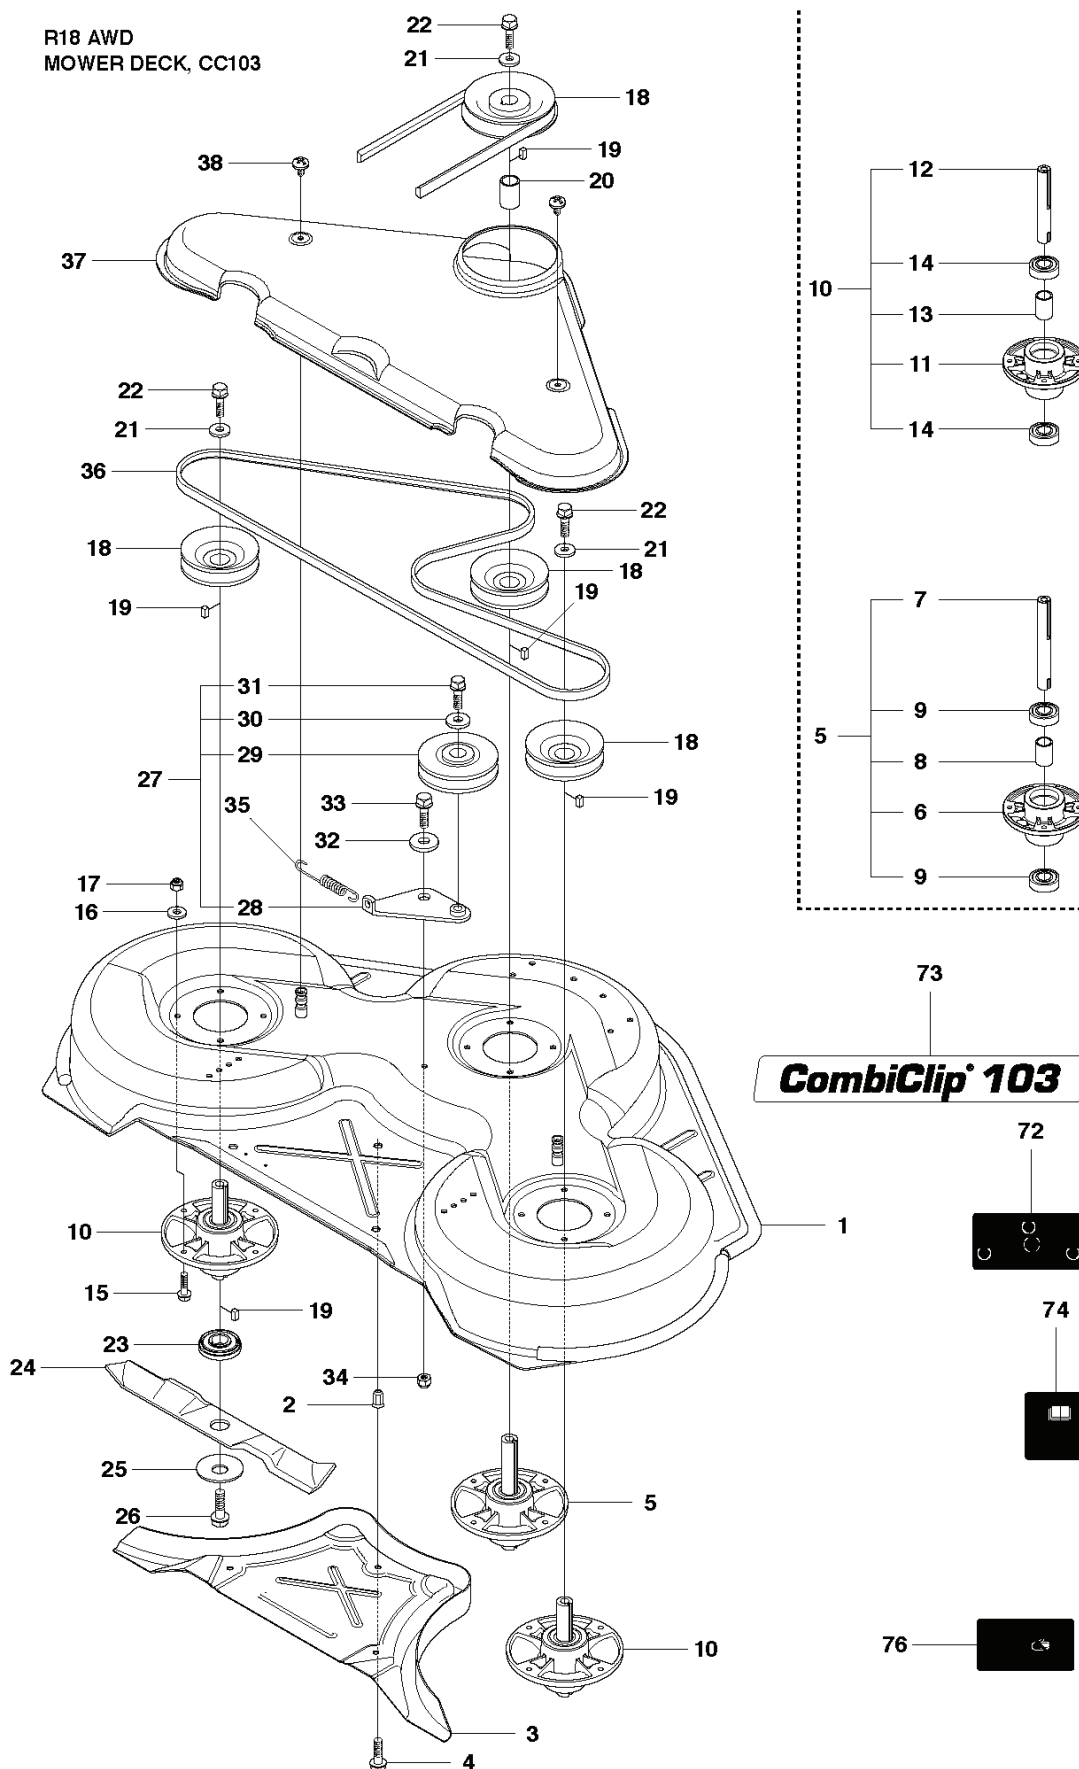

R18 AWD
MOWER DECK, CC103

REF.	PART NO.	DESCRIPTION	REMARK	QTY.	KIT
1	574210801	CUTTING DECK		1	
2	506916201	NUT		1	
3	544449201	PLUG		1	
4	506570104	SCREW EHHFM		1	
5	544065902	BLADE HOUSING ASSY		1	
6	544067801	BEARING HOUSING		1	5
7	544067901	SHAFT		1	5
8	544068001	SPACING SLEEVE		1	5
9	738230434	BALL BEARING		2	5
10	544065901	BLADE HOUSING ASSY		2	
11	544067801	BEARING HOUSING		1	10
12	535428702	SHAFT		1	10
13	535428801	SPACER		1	10
14	738230434	BALL BEARING		2	10
15	535423801	SCREW RSQM		12	
16	734116401	WASHER		12	
17	732211801	LOCK NUT		12	
18	506922101	PULLEY		3	
19	506533501	PARALLEL KEY		7	
20	544068002	SPACING SLEEVE		1	
21	734117441	WASHER		3	
22	544114101	SCREW EHHM		3	
23	535504202	ADAPTER		3	
24	504188210	BLADE		3	
25	506792301	KNIFE PLATE		3	
26	544114101	SCREW EHHM		3	
27	506540701	BELT TENSIONER ASSY		1	
28	506519501	SPÄNNARM KPL.		1	27
29	506532701	PULLEY		1	27
30	734116441	WASHER		1	27
31	506558302	SCREW EHHFT		1	27
32	506918702	WASHER		1	
33	725245171	SCREW EHHM		1	
34	732211801	LOCK NUT		1	
35	506533101	SPRING		1	
36	589530601	BELT		1	
37	544096101	BELT COVER		1	
38	544400501	SCREW		2	
72	506789701	LABEL		1	
73	574210302	DECAL		1	
74	506929001	LABEL		1	
76	574510001	DECAL		1