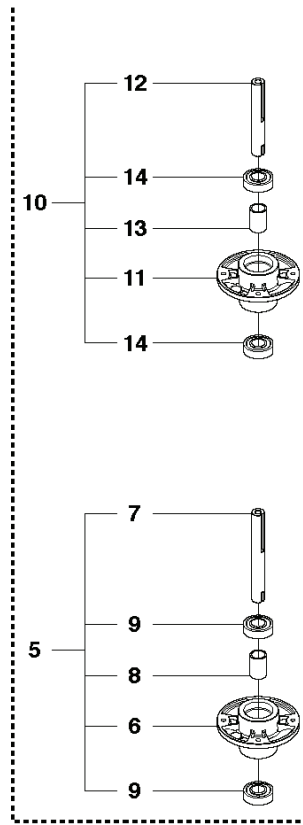

R18 AWD
MOWER DECK, CC94