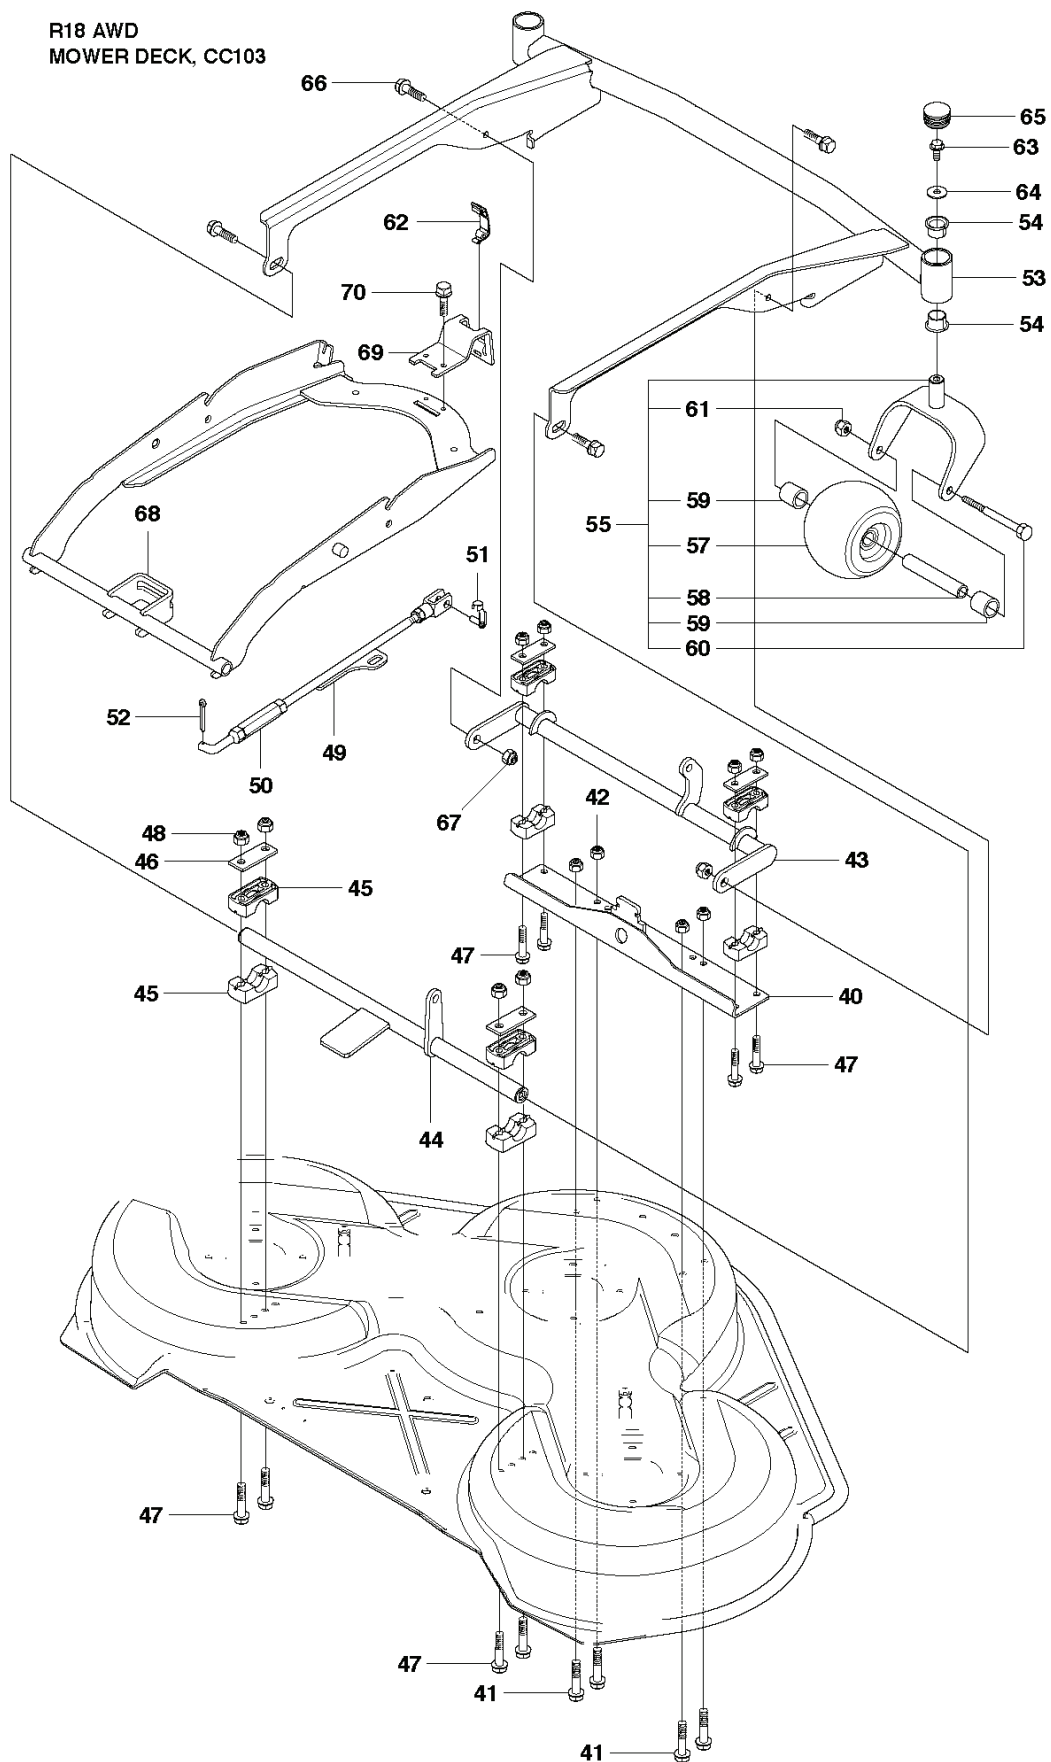

R18 AWD
MOWER DECK, CC103

REF.	PART NO.	DESCRIPTION	REMARK	QTY.	KIT
40	523095301	BRACKET		1	
41	725245171	SCREW EHHM		4	
42	732211801	LOCK NUT		4	
43	502641805	CROSS BAR		1	
44	523094503	CROSS BAR		1	
45	506869601	BEARING		8	
46	506813801	REINFORCING PLATE		4	
47	725246151	SCREW EHHM		8	
48	732211801	LOCK NUT		8	
49	523114201	PARALLEL ROD ASSY		1	
50	502642301	PARALLEL ROD		1	
51	506839801	GAFFELLANK		1	
52	721618301	SPLIT PIN		1	
53	523086503	DECK FRAME		1	
54	574561901	BEARING		4	
55	574210101	PIVOT WHEEL ASSY		2	
57	506963001	WHEEL ASSY		1	55
58	506810802	TUBE		1	55
59	506874102	SPACER		2	55
60	725251951	SCREW EHHM		1	55
61	732212051	NUT		1	55
62	503894703	SNAP LOCKING		1	
63	506570104	SCREW EHHFM		2	
64	734116441	WASHER		2	
65	574034801	PLUG		2	
66	506597401	SCREW EHHFM		4	
67	732211801	LOCK NUT		2	
68	523087501	DECK ATTACHMENT		1	
69	523114601	LOCK		1	
70	725236861	SCREW EHHFT		2