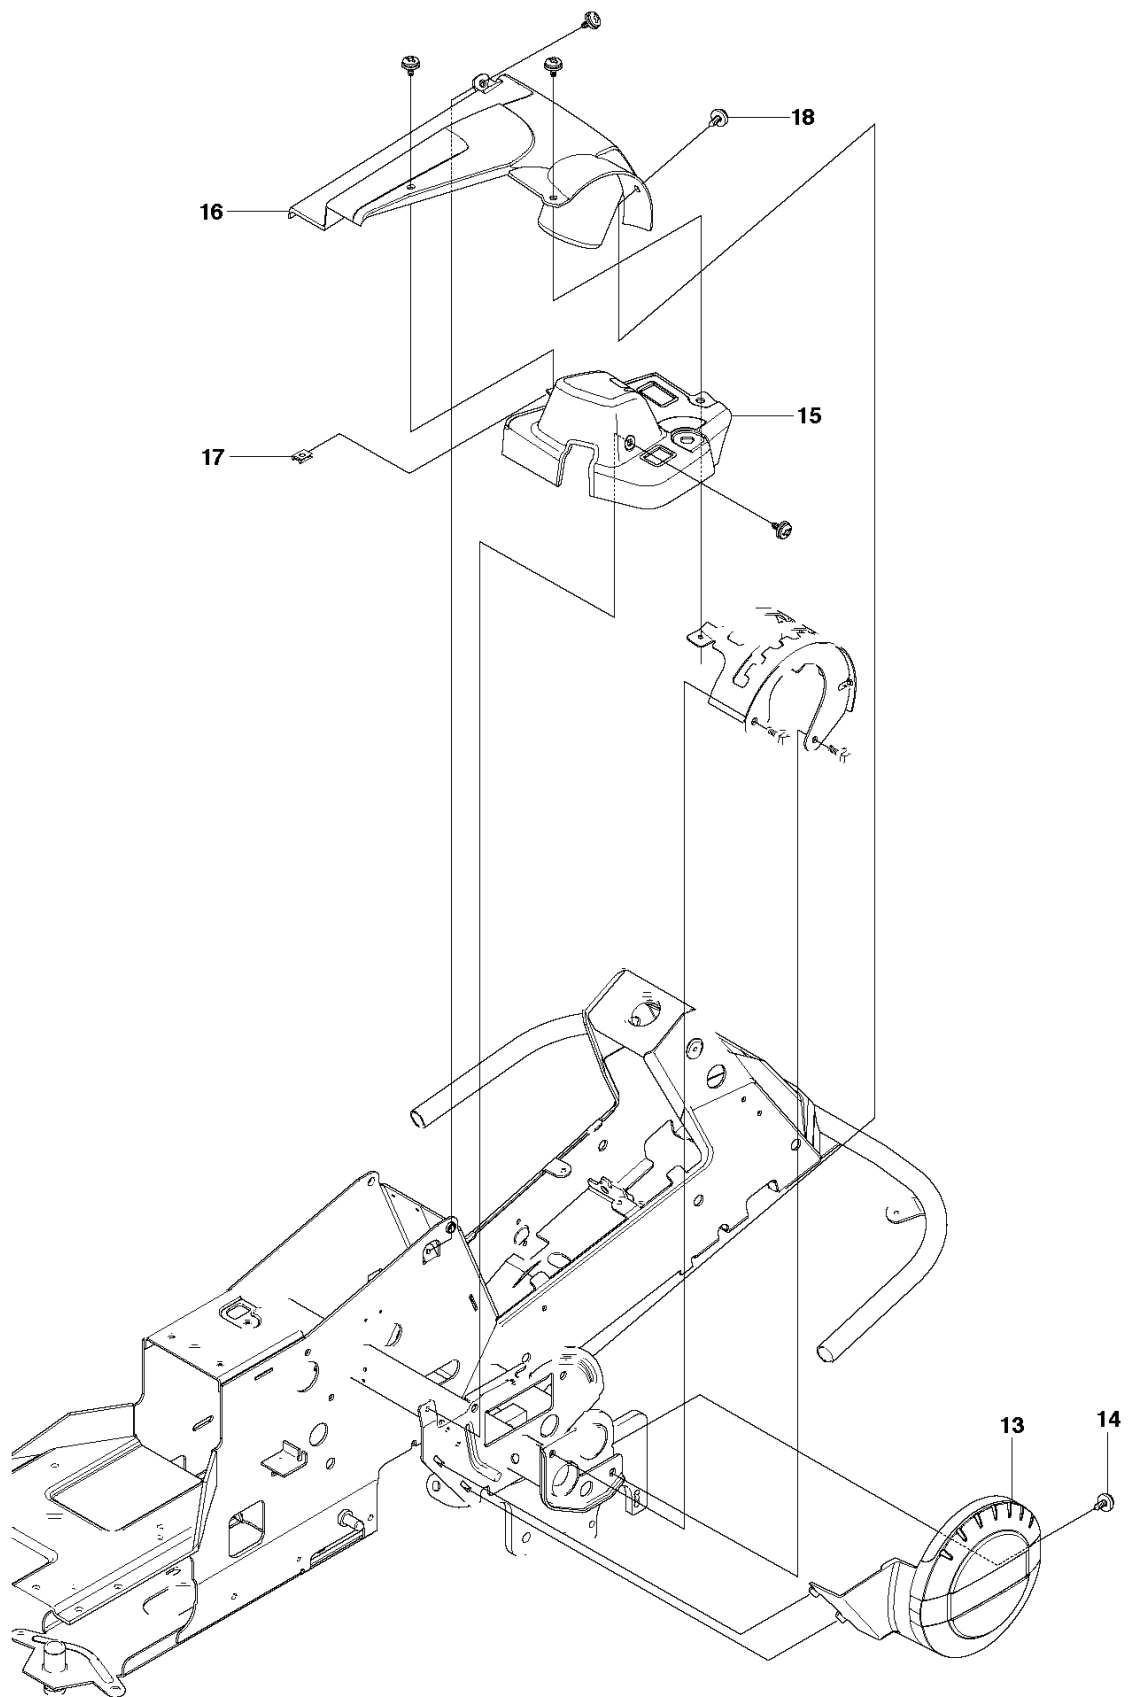

RIDER 18 AWD, 966414101, 2010-07

SPARE PARTS LIST

REF.	PART NO.	DESCRIPTION	REMARK	QTY.	KIT
1	506985803	SPINDLE		1	
2	738210504	BALL BEARING		1	
3	738211004	BALL BEARING		1	
4	735314010	CIRCLIP		1	
5	735312600	CIRCLIP		1	
6	506985901	SWING AXLE		1	
7	735312600	CIRCLIP		2	
8	506773401	WASHER		2	
9	740681421	V-RING		1	
10	535406001	BRACKET		1	
11	506986102	GLIDLAGER		2	10
27	544262101	BRACKET		1	
28	506566501	CLIP		1	
29	725236461	SCREW EHHFT		1	
46	506889901	HITCH		1	
47	725250051	SCREW EHHM		2	
48	544039602	COUNTERWEIGHT		1	

REF.	PART NO.	DESCRIPTION	REMARK	QTY.	KIT
1	544301501	THROTTLE CONTROL ASSY		1	
2	544301701	WIRE		1	
3	506889101	KNOB		1	
4	725236461	SCREW EHHFT		2	

REF.	PART NO.	DESCRIPTION	REMARK	QTY.	KIT
13	535502501	CONTROL COVER		1	
14	544400501	SCREW		1	
15	544332103	CONTROL COVER		1	
16	544332202	COVER		1	
17	535429101	SPRING NUT		1	
18	544400501	SCREW		4	

REF.	PART NO.	DESCRIPTION	REMARK	QTY.	KIT
1	502655601	FRAME		1	
2	544244204	ENGINE FRAME		1	
3	544244401	PLUG		2	
4	506570103	SCREW EHHFM		2	
5	725245171	SCREW EHHM		2	
6	732211801	LOCK NUT		2	

REF.	PART NO.	DESCRIPTION	REMARK	QTY.	KIT
12	544116101	TRANSMISSION		1	
13	725246751	SCREW EHHM		4	
15	734116401	WASHER		4	
16	731231801	HEXAGON NUT		4	
17	506987201	MOMENTFÄSTE		1	
18	725245951	SCREW EHHM		1	
19	725246251	SCREW EHHM		1	
20	506599301	LINK		1	
21	731231801	HEXAGON NUT		2	
22	506987403	LEVER		1	
23	506918702	WASHER		1	
24	725245151	SCREW		1	
25	506987501	ADJUSTMENT ROD		1	
26	732211401	LOCK NUT		2	
30	506988201	FRIKOPPLINGSSTÅNG		1	
31	506834301	SPRING		1	
32	506988401	BELT TENSIONER ASSY		1	
33	506988501	BELT TENSIONER		1	32
34	506946901	PULLEY		1	32
35	725245551	SCREW		1	32
36	734116441	WASHER		1	32
37	732211801	LOCK NUT		1	32
38	506918702	WASHER		1	
39	725245151	SCREW		1	
40	506988601	SPRING		1	
41	725246451	SCREW EHHM		1	
42	506988801	PENDULUM		1	
43	731232051	HEXAGON NUT		1	
44	544100101	EXPANSION TANK		1	
45	506673301	TANK CAP ASSY		1	
49	544121701	BRACKET		1	