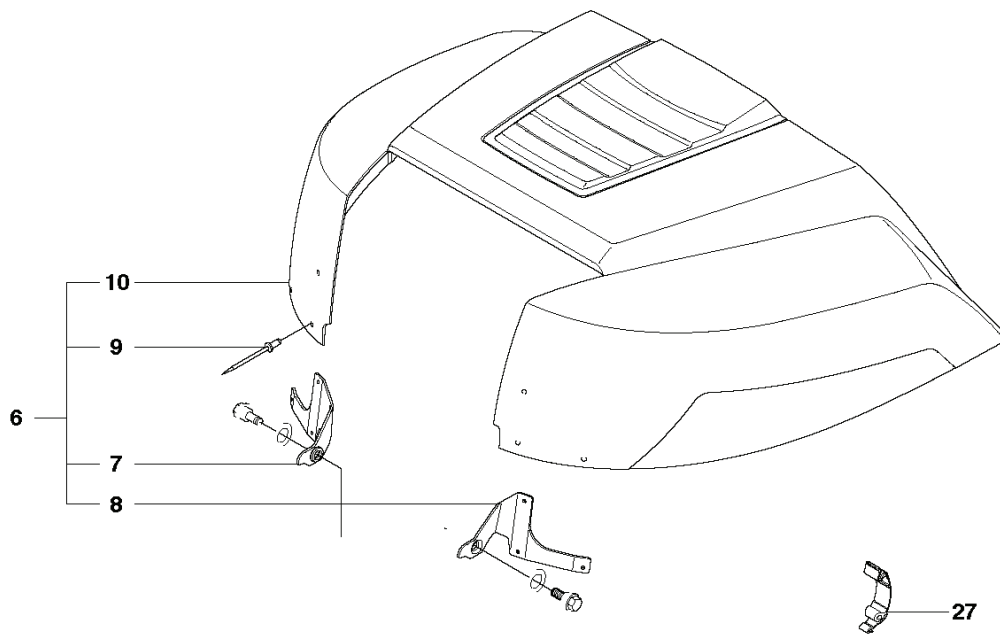

REF.	PART NO.	DESCRIPTION	REMARK	QTY.	KIT
6	544245004	ENGINE HOOD ASSY		1	
7	544245101	HINGE		1	6
8	544245102	HINGE		1	6
9	722795402	RIVET		6	6
10	544245202	ENGINE HOOD ASSY		1	
19	544373901	COVER		1	
20	544400501	SCREW		2	
27	503894703	SNAP LOCKING		1