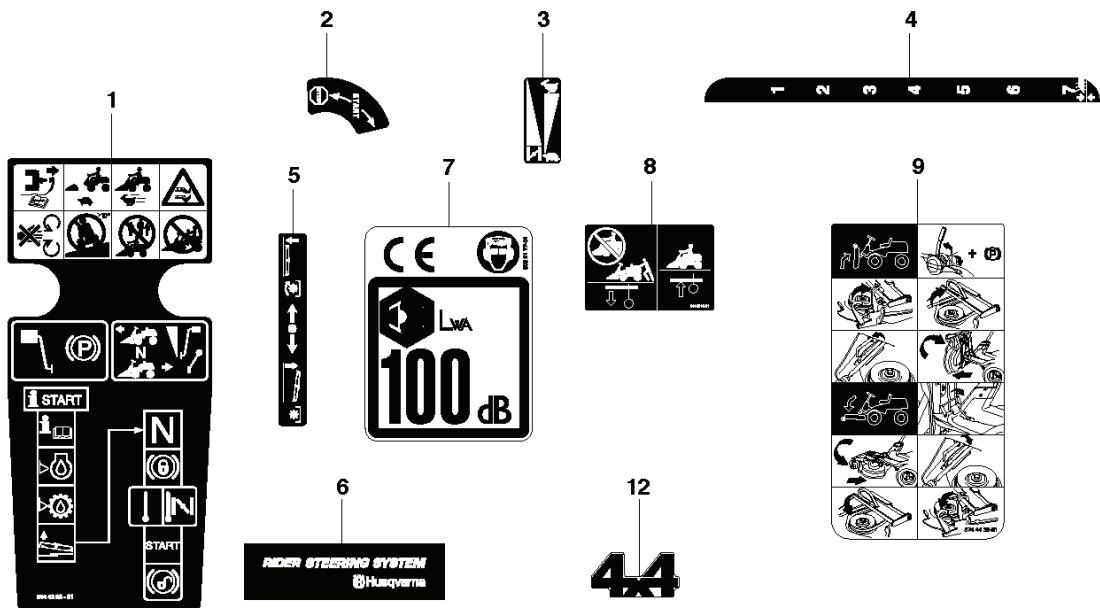

10

11

REF.	PART NO.	DESCRIPTION	REMARK	QTY.	KIT
1	544438601	LABEL		1	
2	544438701	LABEL		1	
3	544438801	LABEL		1	
4	544439002	LABEL		1	
5	544439201	LABEL		1	
6	544833601	LABEL		1	
7	505217701	LABEL		1	
8	544211401	LABEL		1	
9	574443201	LABEL		1	
10	575226903	DECAL		1	
11	575226904	DECAL		1	
12	544833501	LABEL		1