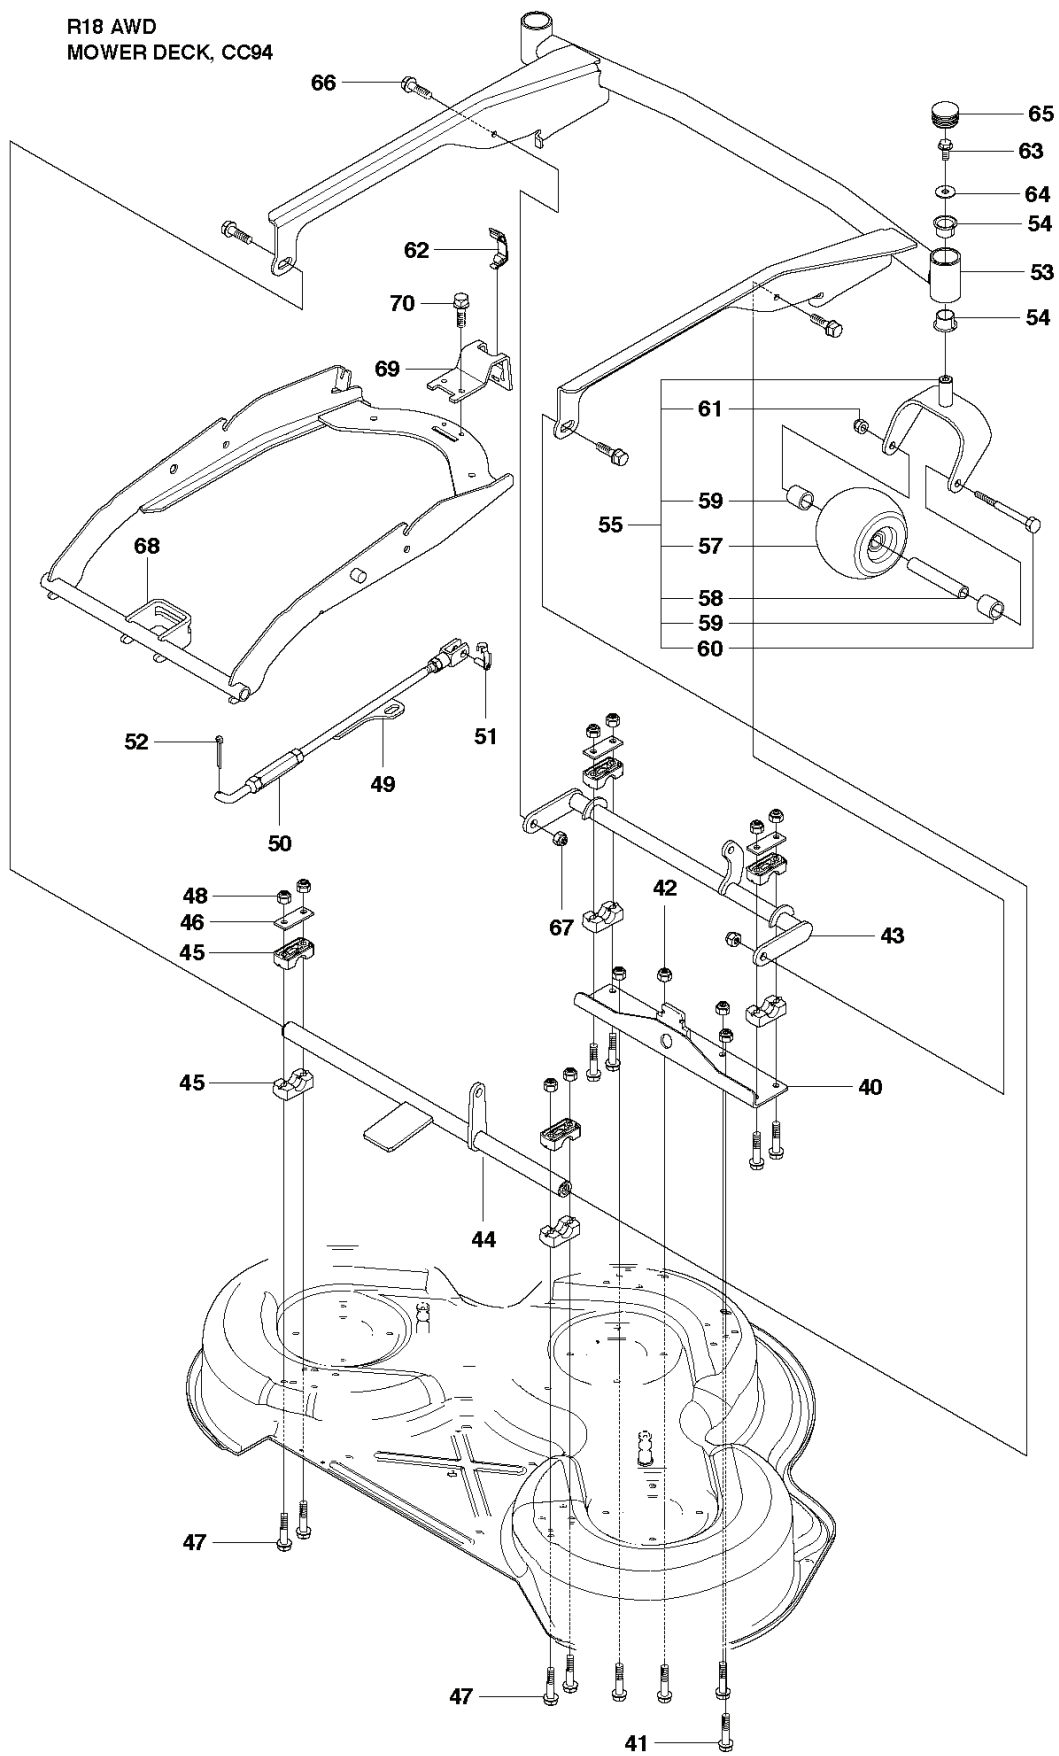

REF.	PART NO.	DESCRIPTION	REMARK	QTY.	KIT
1	535501401	CONTROL PLATE		1	
2	506570103	SCREW EHHFM		2	
3	504734501	ADJUSTER		1	
4	506542001	HANDLE		1	
5	506554301	BEARING		2	
6	735312220	E-CLIP		1	
7	506908201	HEIGHT ROD		1	
8	506784601	PEN		1	
9	734117201	WASHER		1	
10	732211801	LOCK NUT		1	
11	731231801	HEXAGON NUT		1	
12	721618301	SPLIT PIN		2	
13	525476001	ADJUSTER		1	
14	735311520	E-CLIP		1	
15	523114501	CONNECTION ROD		1	

REF.	PART NO.	DESCRIPTION	REMARK	QTY.	KIT
1	544116101	TRANSMISSION		1	
2	506986501	SPRING WASHER		1	
3	506986601	DISTANCE		2	
4	502451901	PULLEY		1	
5	506986801	FAN		1	
6	735311500	CIRCLIP		1	
7	502451601	TUBE		1	
8	506987001	HOSE CLAMP		2	
9	535402807	CLIP		1	1
10	535402832	PLUG		1	1
11	535402829	MAGNET		1	1
12	535402830	HOLDER		1	1
13	535402837	SEALING		2	1
14	502453201	CONTROL LEVER		1	1
15	535402809	PIN RETAINING SCREW		1	1
16	535402817	LEVER		1	1
17	535402816	PIN RETAINING SCREW		1	1
18	535402833	PIN RETAINING SCREW		1	1
19	535402838	LEVER		1	1
20	535402839	SPRING		1	1
21	535402840	PIN RETAINING SCREW		1	1
22	535402841	PIN		1	1

R18 AWD
MOWER DECK, CC94

REF.	PART NO.	DESCRIPTION	REMARK	QTY.	KIT
40	523095301	BRACKET		1	
41	725245171	SCREW EHHM		4	
42	732211801	LOCK NUT		4	
43	502641802	CROSS BAR		1	
44	523094501	CROSS BAR		1	
45	506869601	BEARING		8	
46	506813801	REINFORCING PLATE		4	
47	725246151	SCREW EHHM		8	
48	732211801	LOCK NUT		8	
49	523114201	PARALLEL ROD ASSY		1	
50	502642301	PARALLEL ROD		1	
51	506839801	GAFFELLANK		1	
52	721618301	SPLIT PIN		1	
53	523086501	DECK FRAME		1	
54	574561901	BEARING		4	
55	574210101	PIVOT WHEEL ASSY		2	
57	506963001	WHEEL ASSY		1	55
58	506810802	TUBE		1	55
59	506874102	SPACER		2	55
60	725251951	SCREW EHHM		1	55
61	732212051	NUT		1	55
62	503894703	SNAP LOCKING		2	
63	506570104	SCREW EHHFM		2	
64	734116441	WASHER		2	
65	574034801	PLUG		2	
66	506597401	SCREW EHHFM		4	
67	732211801	LOCK NUT		2	
68	523087501	DECK ATTACHMENT		1	
69	523114601	LOCK		1	
70	725236861	SCREW EHHFT		2	