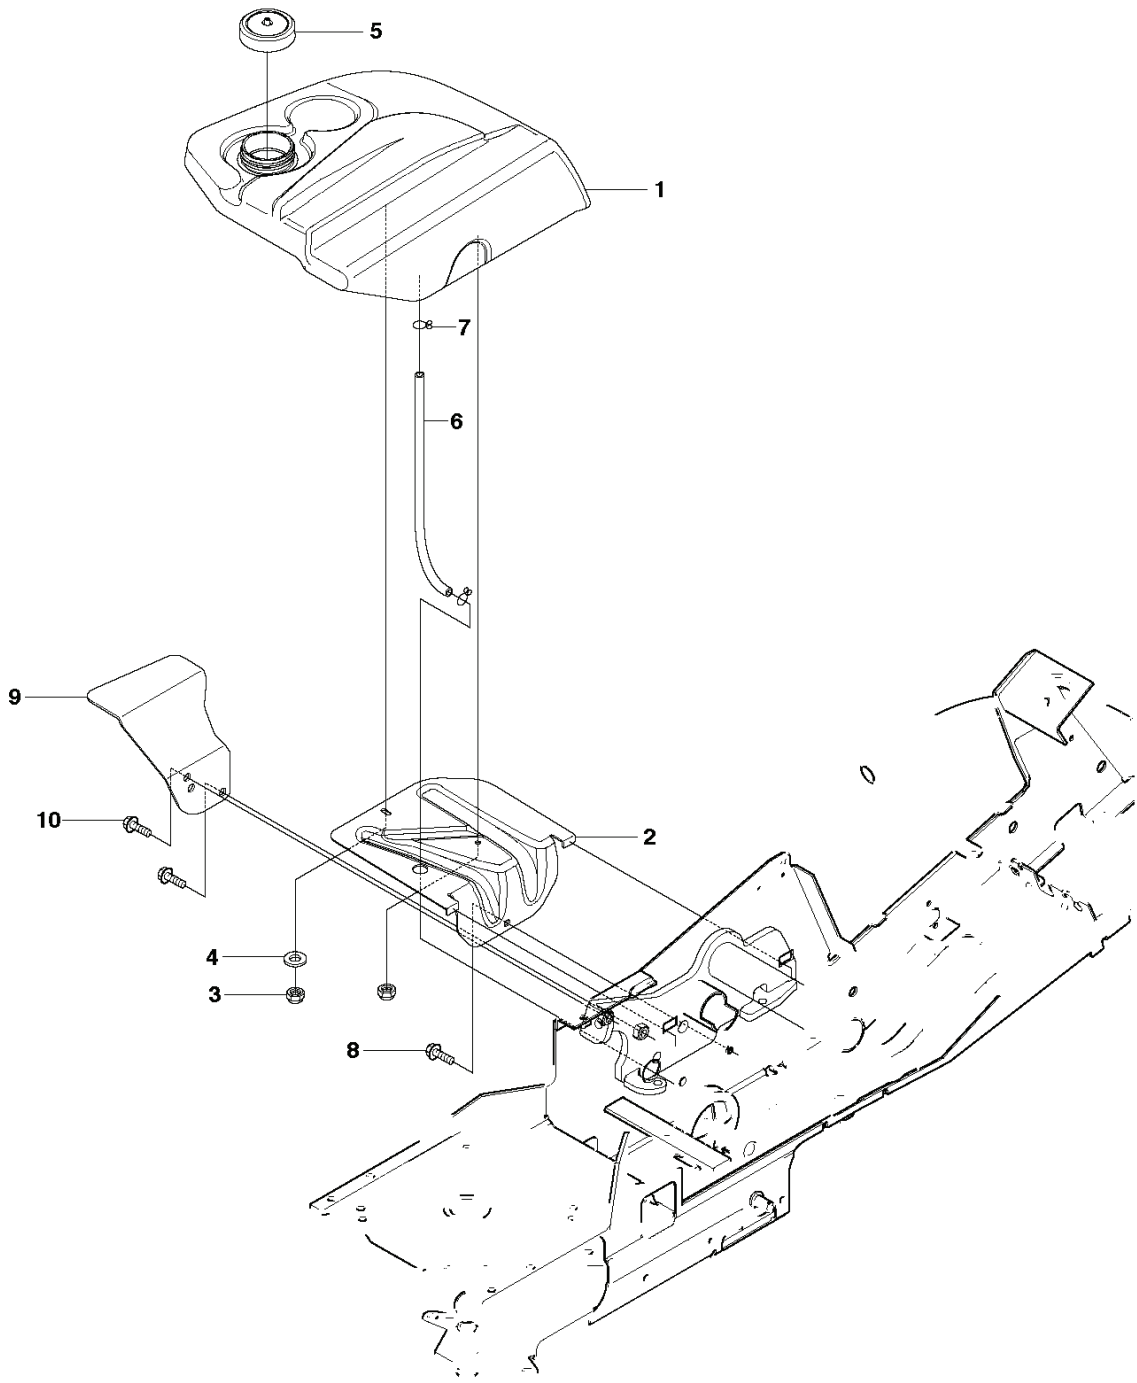

REF.	PART NO.	DESCRIPTION	REMARK	QTY.	KIT
1	535501301	FUEL TANK		1	
2	544329301	BRACKET		1	
3	732211601	LOCK NUT		2	
4	734115601	WASHER		1	
5	506673301	TANK CAP ASSY		1	
6	504800001	FUEL HOSE		1	
7	535469701	HOSE BRACE		2	
8	725236461	SCREW EHHFT		1	
9	501020301	SUPPORT		1	
10	725249371	SCREW EHHM		2