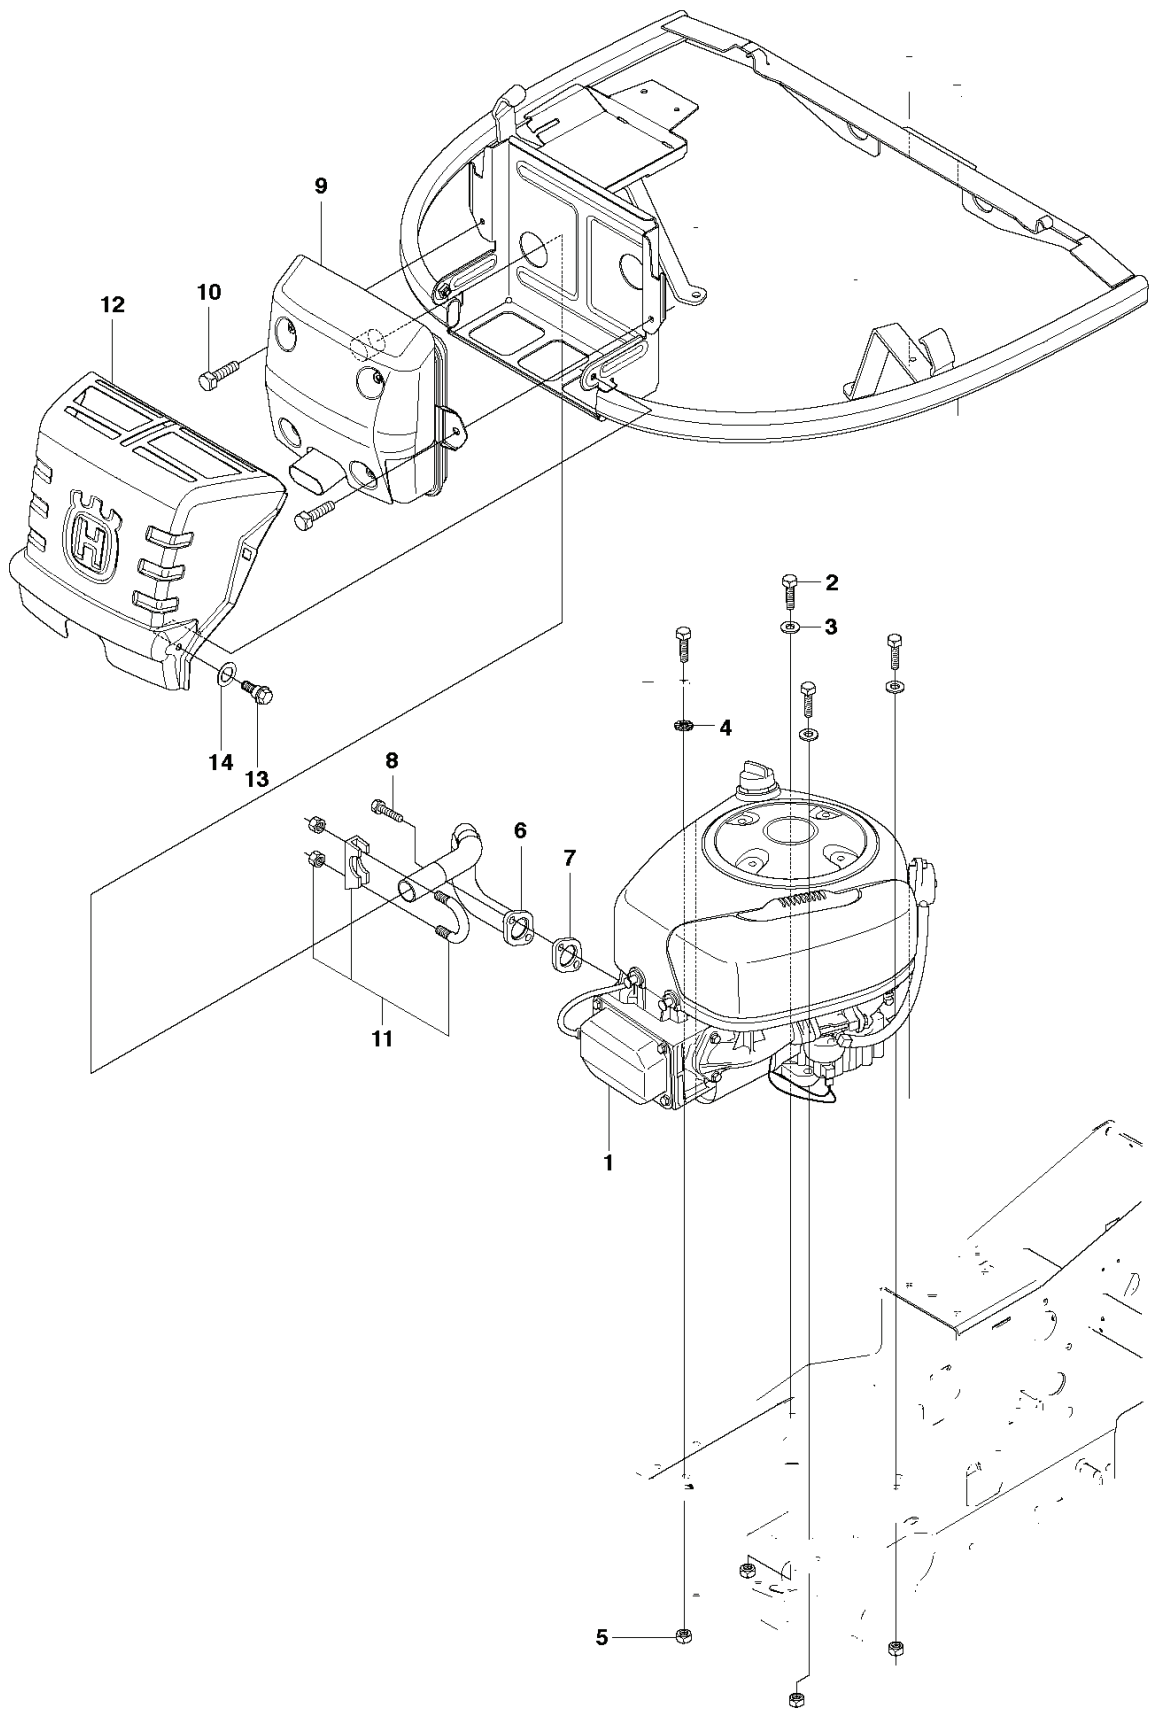

REF.	PART NO.	DESCRIPTION	REMARK	QTY.	KIT
1	544833101	ENGINE		1	
2	725245751	SCREW		4	
3	734116401	WASHER		3	
4	735216400	LOCKWASHER		1	
5	732211801	LOCK NUT		4	
6	535500601	EXHAUST PIPE ASSY		1	
7	506914501	GASKET		1	
8	506556301	SCREW UNC		2	
9	544335701	MUFFLER ASSY		1	
10	725236461	SCREW EHHFT		2	
11	506668401	CLAMP ASSY		1	
12	544248301	HEAT PROTECTOR		1	
13	506597401	SCREW EHHFM		2	
14	506839401	SPRING WASHER		2