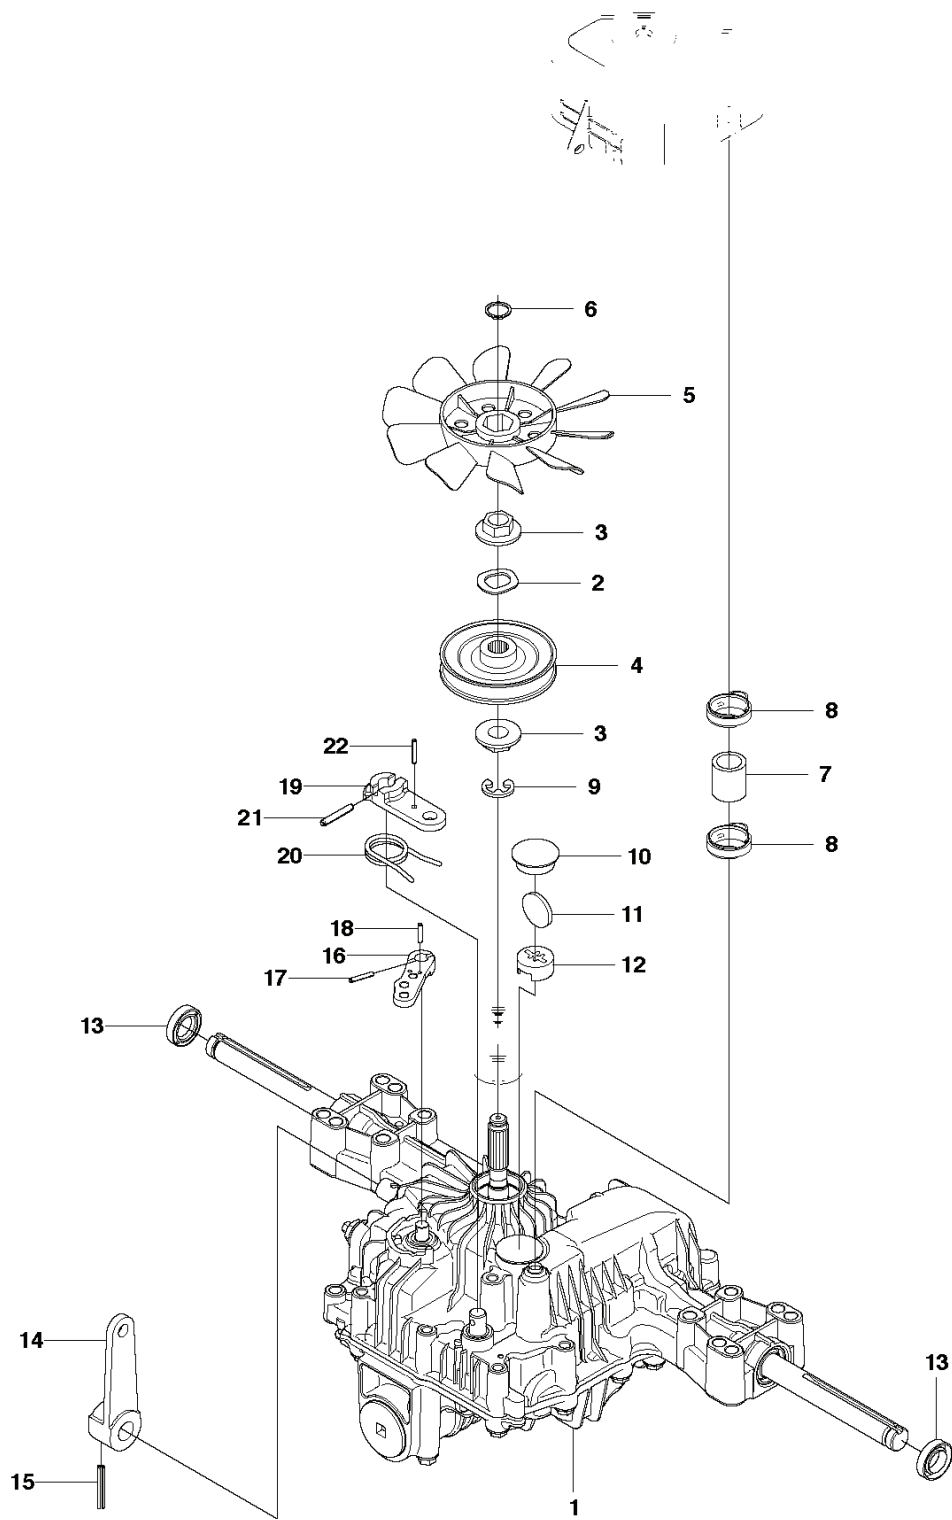

RIDER 18 AWD, 966414101, 2010-07

SPARE PARTS LIST

REF.	PART NO.	DESCRIPTION	REMARK	QTY.	KIT
1	506985803	SPINDLE		1	
2	738210504	BALL BEARING		1	
3	738211004	BALL BEARING		1	
4	735314010	CIRCLIP		1	
5	735312600	CIRCLIP		1	
6	506985901	SWING AXLE		1	
7	735312600	CIRCLIP		2	
8	506773401	WASHER		2	
9	740681421	V-RING		1	
10	535406001	BRACKET		1	
11	506986102	GLIDLAGER		2	10
27	544262101	BRACKET		1	
28	506566501	CLIP		1	
29	725236461	SCREW EHHFT		1	
46	506889901	HITCH		1	
47	725250051	SCREW EHHM		2	
48	544039602	COUNTERWEIGHT		1	

REF.	PART NO.	DESCRIPTION	REMARK	QTY.	KIT
1	523064201	EQUIPMENT FRAME		1	
2	525475901	HOOK		1	
5	506597401	SCREW EHHFM		2	
7	523116602	LEVER		1	
8	506918701	WASHER		1	
9	725644801	SCREW IHCSFM		1	
10	506535603	DRAW SPRING		1	
11	525486701	BELT GUIDE		1	
12	506974801	PULLEY		1	
13	506826802	BUSHING		1	
14	725245951	SCREW EHHM		1	
15	734116441	WASHER		1	
16	523083701	SHEET		1	
17	597509002	PULLEY		1	
18	738210404	BALL BEARING		1	
19	735313810	CIRCLIP		1	
20	734116441	WASHER		1	
21	725245951	SCREW EHHM		1	
22	504622401	SPRING		1	
23	504622102	HANDLE ASSY		1	
24	505451701	WASHER		1	
25	725645301	SCREW IHCSFM		1	
26	535484801	BUSHING		1	
27	732211801	LOCK NUT		1	
30	506895801	COLLAR SCREW		2	
31	732252201	HEXAGON LOCKING NUT		2	
32	506966601	HAIR PIN COTTER		1	
33	506837601	SPRING		2	
34	506837701	RING BOLT		2	
35	734117201	WASHER		2	
36	731232051	HEXAGON NUT		4	

REF.	PART NO.	DESCRIPTION	REMARK	QTY.	KIT
1	535501401	CONTROL PLATE		1	
2	506570103	SCREW EHHFM		2	
3	504734501	ADJUSTER		1	
4	506542001	HANDLE		1	
5	506554301	BEARING		2	
6	735312220	E-CLIP		1	
7	506908201	HEIGHT ROD		1	
8	506784601	PEN		1	
9	734117201	WASHER		1	
10	732211801	LOCK NUT		1	
11	731231801	HEXAGON NUT		1	
12	721618301	SPLIT PIN		2	
13	525476001	ADJUSTER		1	
14	735311520	E-CLIP		1	
15	523114501	CONNECTION ROD		1	