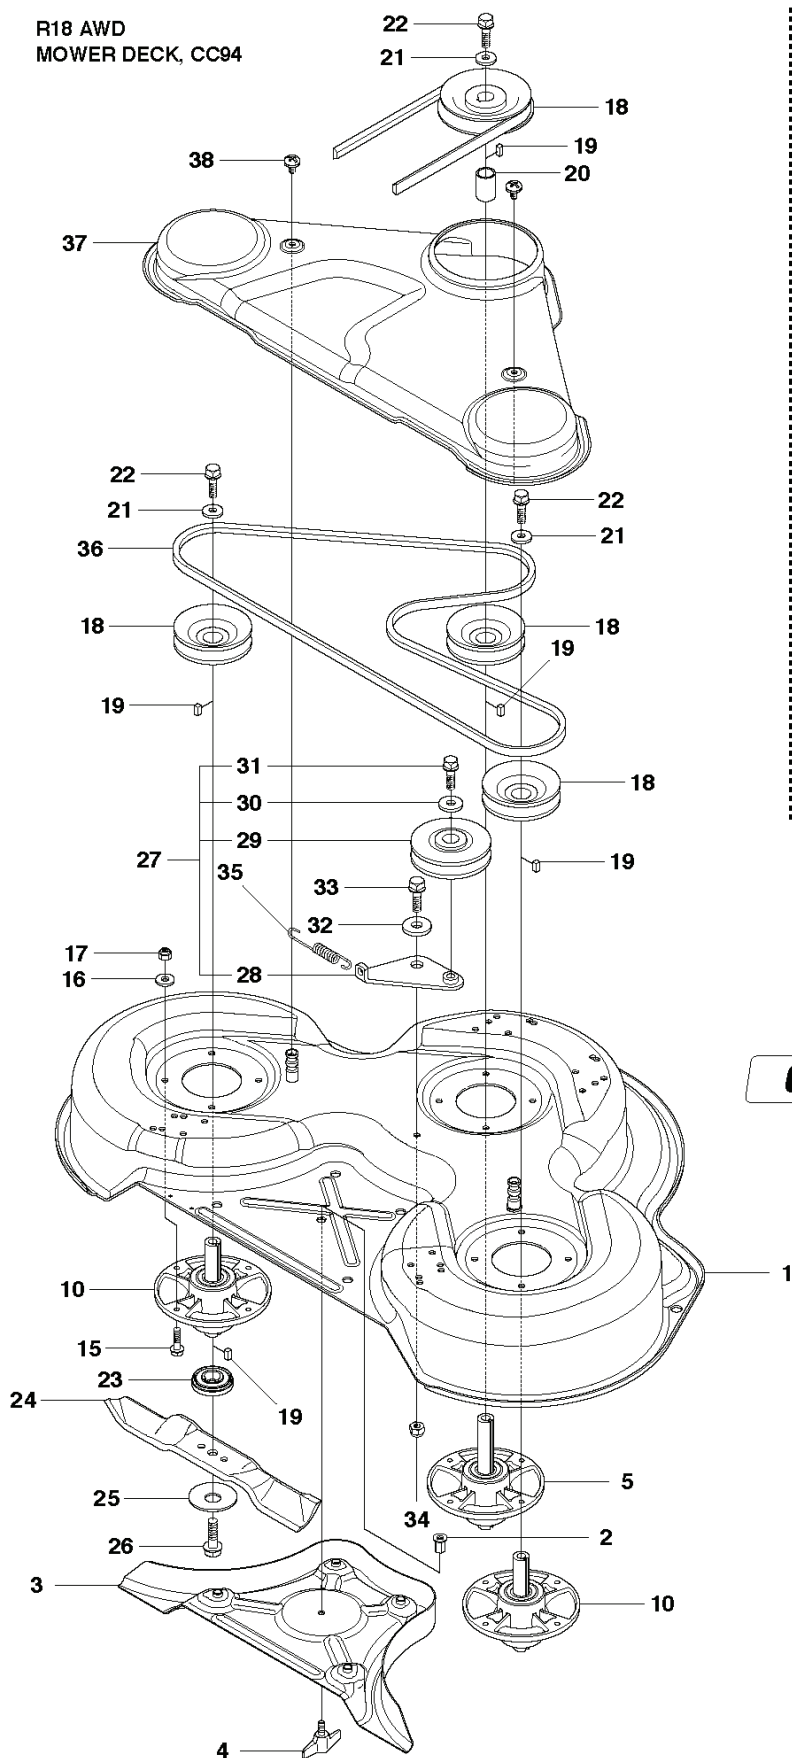

R18 AWD
MOWER DECK, CC94