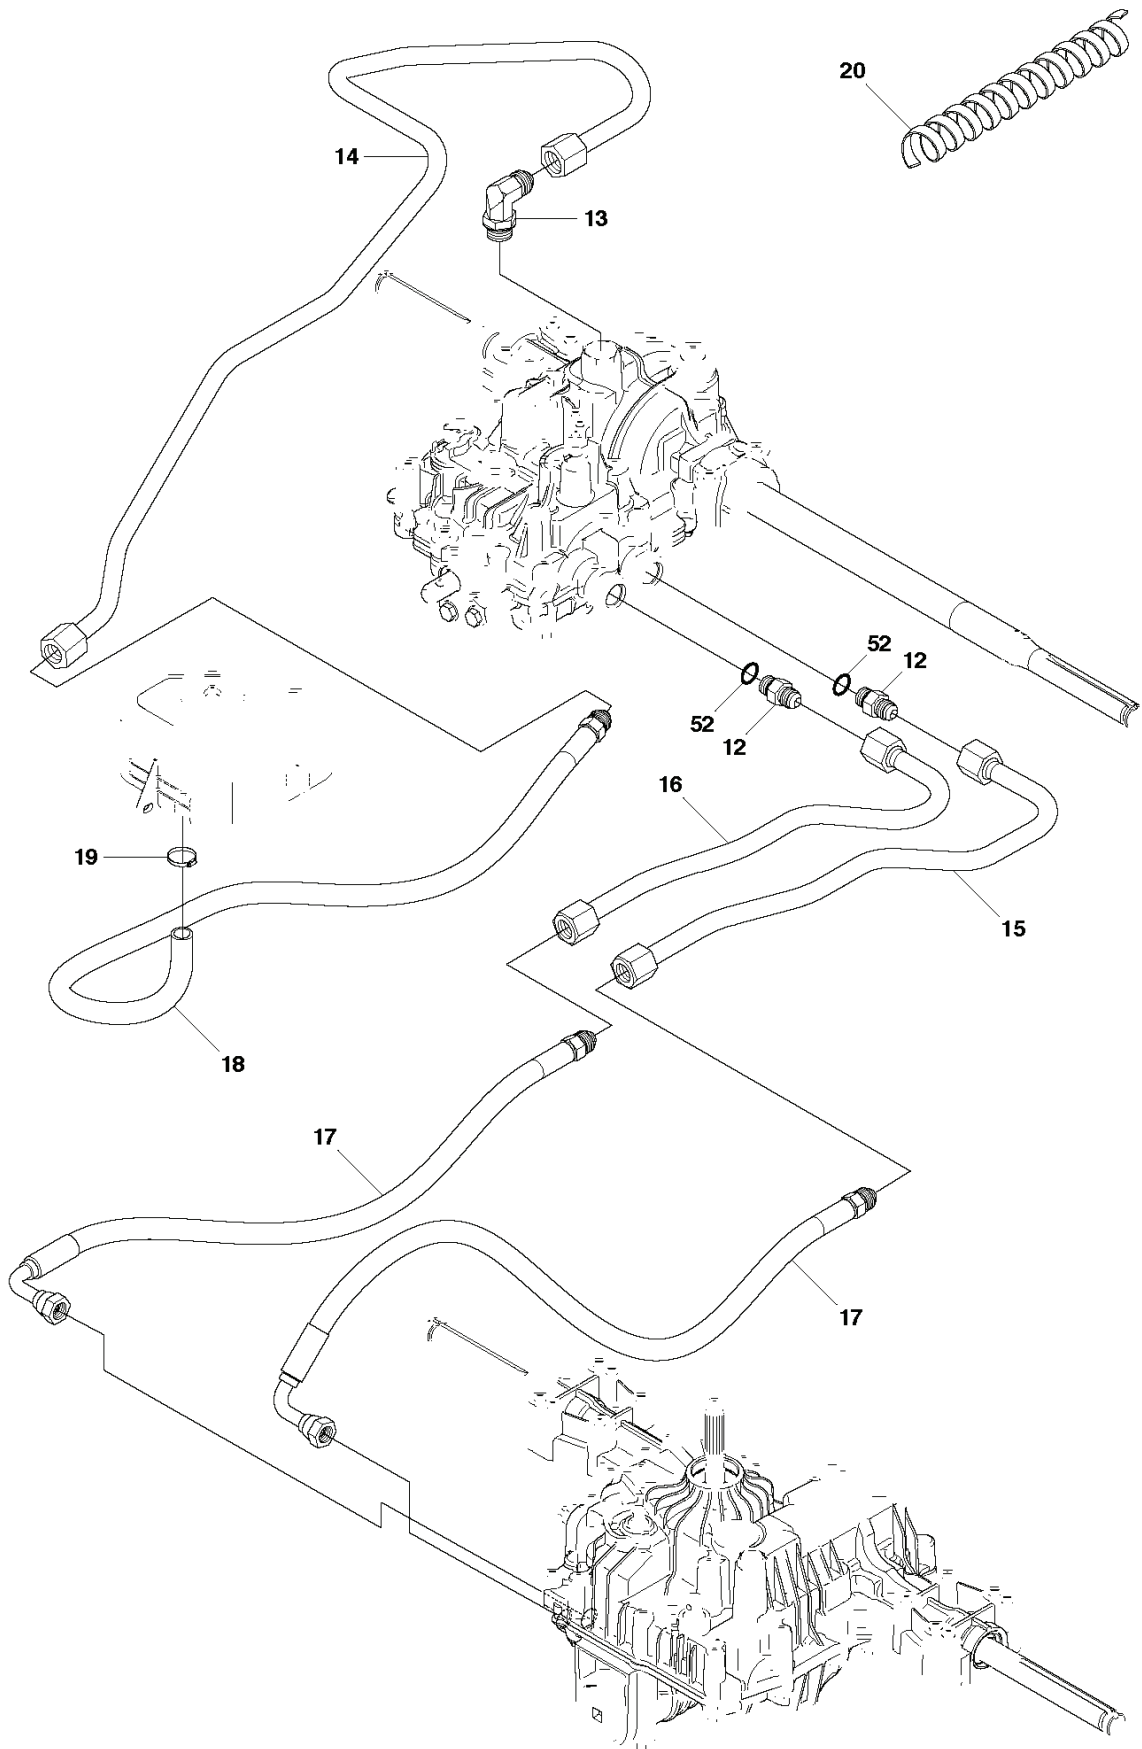

REF.	PART NO.	DESCRIPTION	REMARK	QTY.	KIT
12	535426806	PIPE FITTING		2	
13	535437302	PIPE FITTING		1	
14	525491201	HYDRAULIC PIPE		1	
15	544807901	HYDRAULIC PIPE		1	
16	544808001	HYDRAULIC PIPE		1	
17	544456403	HYDRAULIC HOSE		2	
18	522429802	HYDRAULIC HOSE		1	
19	505131101	HOSE CLAMP		1	
20	544026603	HOSE GUARD		1	
52	505451101	O-RING		2