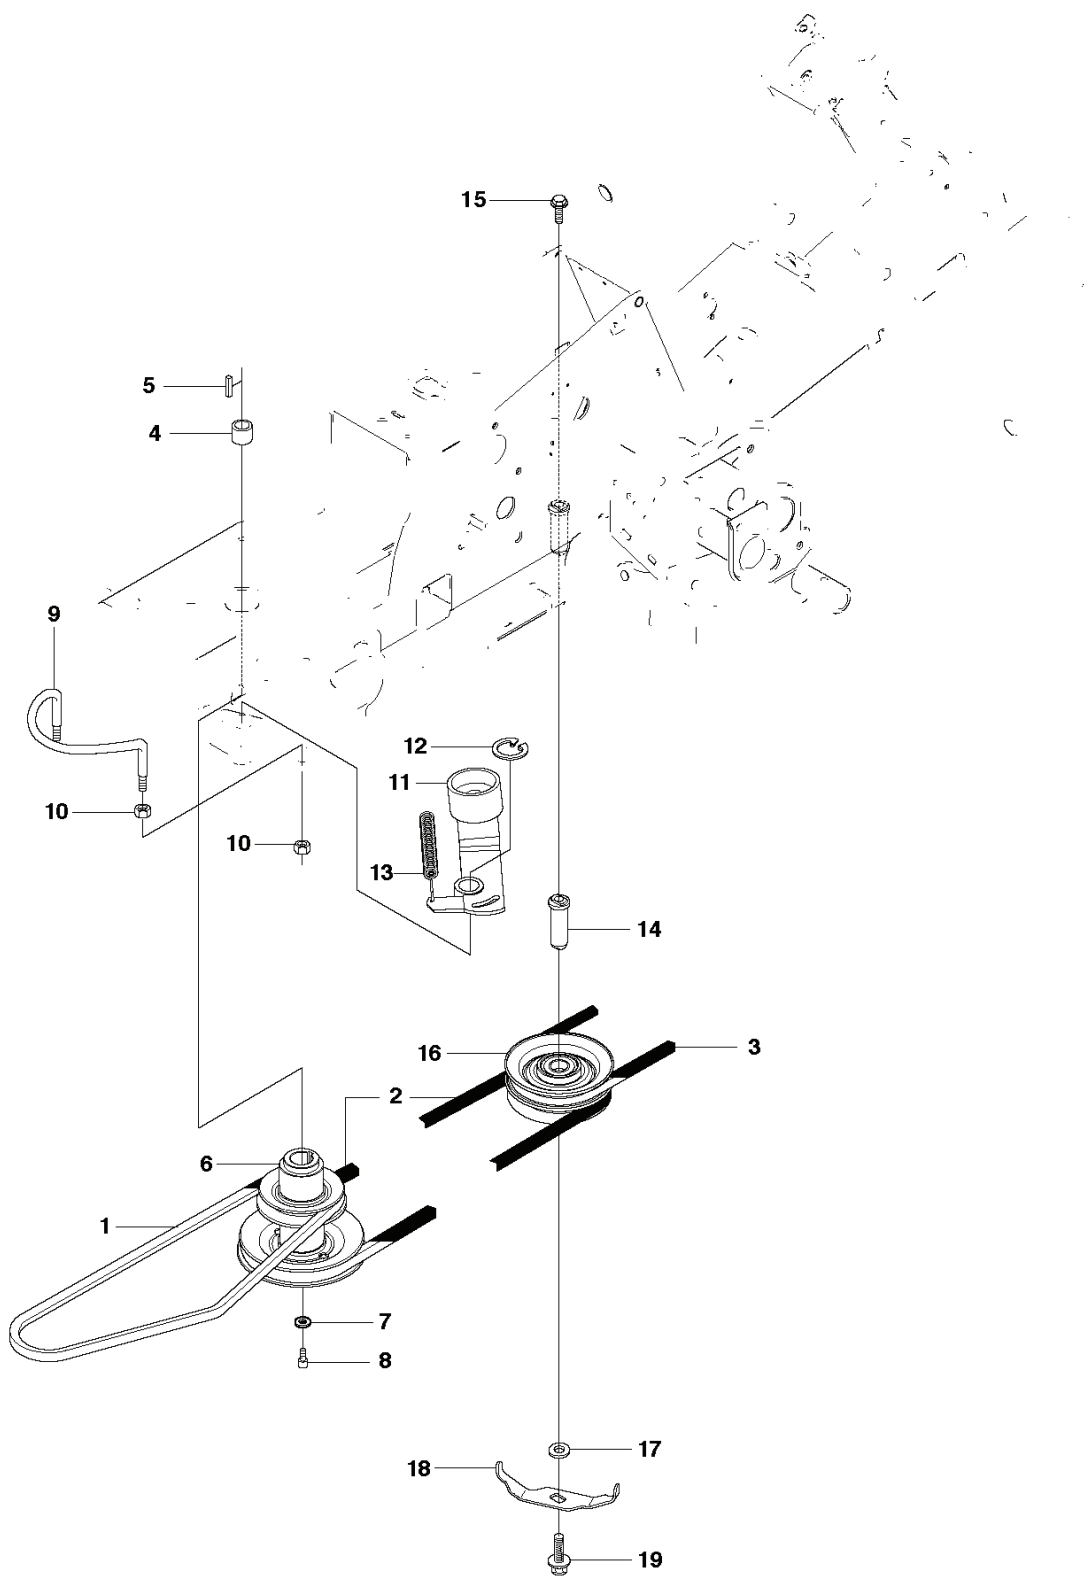

REF.	PART NO.	DESCRIPTION	REMARK	QTY.	KIT
1	589531201	BELT		1	
2	589530401	BELT		1	
3	594978001	BELT		1	
4	506509201	SPACING SLEEVE		1	
5	506555901	WEDGE		1	
6	535482401	PULLEY		1	
7	506597501	WASHER		1	
8	506556002	SCREW UNC		1	
9	506664501	BELT GUIDE		1	
10	731232051	HEXAGON NUT		4	
11	535484401	BELT TENSIONER ASSY		1	
12	735312600	CIRCLIP		1	
13	506665601	SPRING		1	
14	544426101	SHAFT		1	
15	506675402	SCREW EHHFM		1	
16	535482201	PULLEY		1	
17	506775701	WASHER		1	
18	544405301	BELT GUIDE		1	
19	506570105	SCREW EHHFM		1