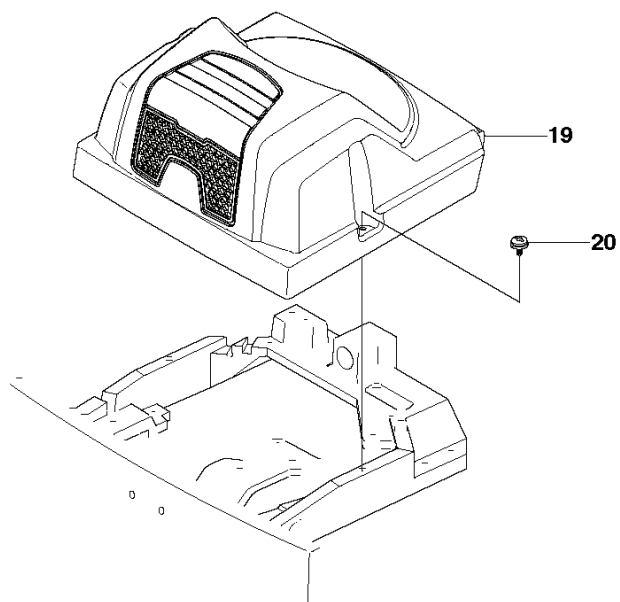

RIDER 18 AWD, 966414101, 2010-07

SPARE PARTS LIST

REF.	PART NO.	DESCRIPTION	REMARK	QTY.	KIT
1	506985803	SPINDLE		1	
2	738210504	BALL BEARING		1	
3	738211004	BALL BEARING		1	
4	735314010	CIRCLIP		1	
5	735312600	CIRCLIP		1	
6	506985901	SWING AXLE		1	
7	735312600	CIRCLIP		2	
8	506773401	WASHER		2	
9	740681421	V-RING		1	
10	535406001	BRACKET		1	
11	506986102	GLIDLAGER		2	10
27	544262101	BRACKET		1	
28	506566501	CLIP		1	
29	725236461	SCREW EHHFT		1	
46	506889901	HITCH		1	
47	725250051	SCREW EHHM		2	
48	544039602	COUNTERWEIGHT		1	

REF.	PART NO.	DESCRIPTION	REMARK	QTY.	KIT
1	544301501	THROTTLE CONTROL ASSY		1	
2	544301701	WIRE		1	
3	506889101	KNOB		1	
4	725236461	SCREW EHHFT		2	

REF.	PART NO.	DESCRIPTION	REMARK	QTY.	KIT
13	535502501	CONTROL COVER		1	
14	544400501	SCREW		1	
15	544332103	CONTROL COVER		1	
16	544332202	COVER		1	
17	535429101	SPRING NUT		1	
18	544400501	SCREW		4	

REF.	PART NO.	DESCRIPTION	REMARK	QTY.	KIT
1	502655601	FRAME		1	
2	544244204	ENGINE FRAME		1	
3	544244401	PLUG		2	
4	506570103	SCREW EHHFM		2	
5	725245171	SCREW EHHM		2	
6	732211801	LOCK NUT		2	

REF.	PART NO.	DESCRIPTION	REMARK	QTY.	KIT
12	544116101	TRANSMISSION		1	
13	725246751	SCREW EHHM		4	
15	734116401	WASHER		4	
16	731231801	HEXAGON NUT		4	
17	506987201	MOMENTFÄSTE		1	
18	725245951	SCREW EHHM		1	
19	725246251	SCREW EHHM		1	
20	506599301	LINK		1	
21	731231801	HEXAGON NUT		2	
22	506987403	LEVER		1	
23	506918702	WASHER		1	
24	725245151	SCREW		1	
25	506987501	ADJUSTMENT ROD		1	
26	732211401	LOCK NUT		2	
30	506988201	FRIKOPPLINGSSTÅNG		1	
31	506834301	SPRING		1	
32	506988401	BELT TENSIONER ASSY		1	
33	506988501	BELT TENSIONER		1	32
34	506946901	PULLEY		1	32
35	725245551	SCREW		1	32
36	734116441	WASHER		1	32
37	732211801	LOCK NUT		1	32
38	506918702	WASHER		1	
39	725245151	SCREW		1	
40	506988601	SPRING		1	
41	725246451	SCREW EHHM		1	
42	506988801	PENDULUM		1	
43	731232051	HEXAGON NUT		1	
44	544100101	EXPANSION TANK		1	
45	506673301	TANK CAP ASSY		1	
49	544121701	BRACKET		1	