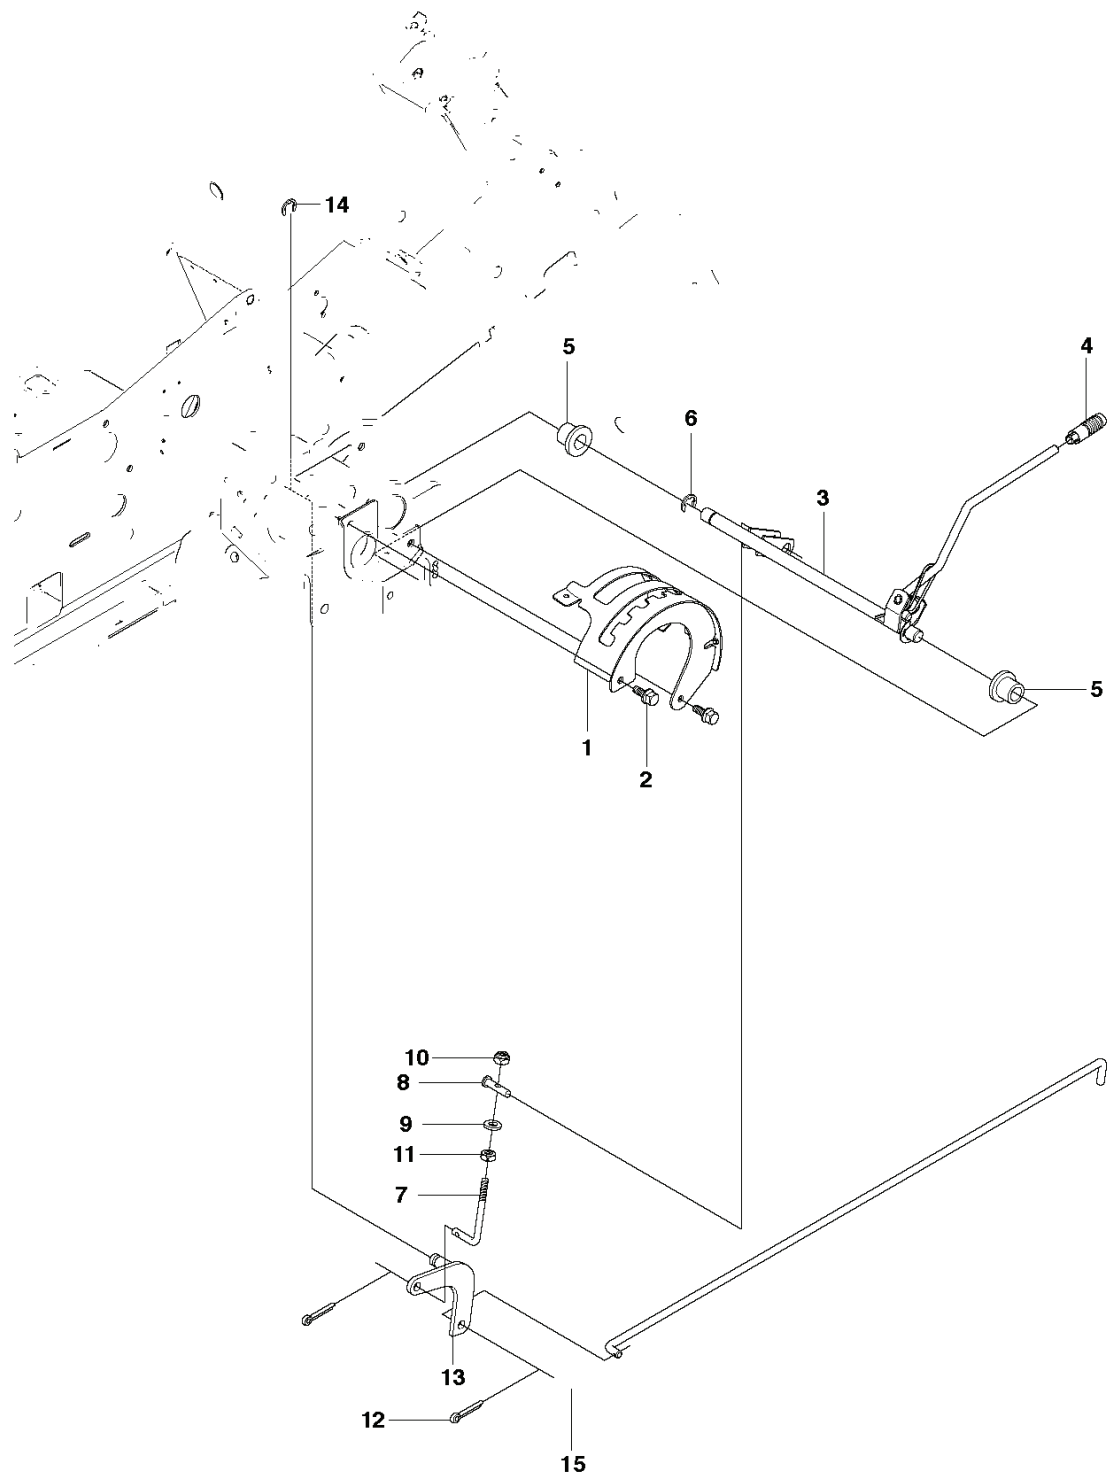

REF.	PART NO.	DESCRIPTION	REMARK	QTY.	KIT
1	535501401	CONTROL PLATE		1	
2	506570103	SCREW EHHFM		2	
3	504734501	ADJUSTER		1	
4	506542001	HANDLE		1	
5	506554301	BEARING		2	
6	735312220	E-CLIP		1	
7	506908201	HEIGHT ROD		1	
8	506784601	PEN		1	
9	734117201	WASHER		1	
10	732211801	LOCK NUT		1	
11	731231801	HEXAGON NUT		1	
12	721618301	SPLIT PIN		2	
13	525476001	ADJUSTER		1	
14	735311520	E-CLIP		1	
15	523114501	CONNECTION ROD		1	