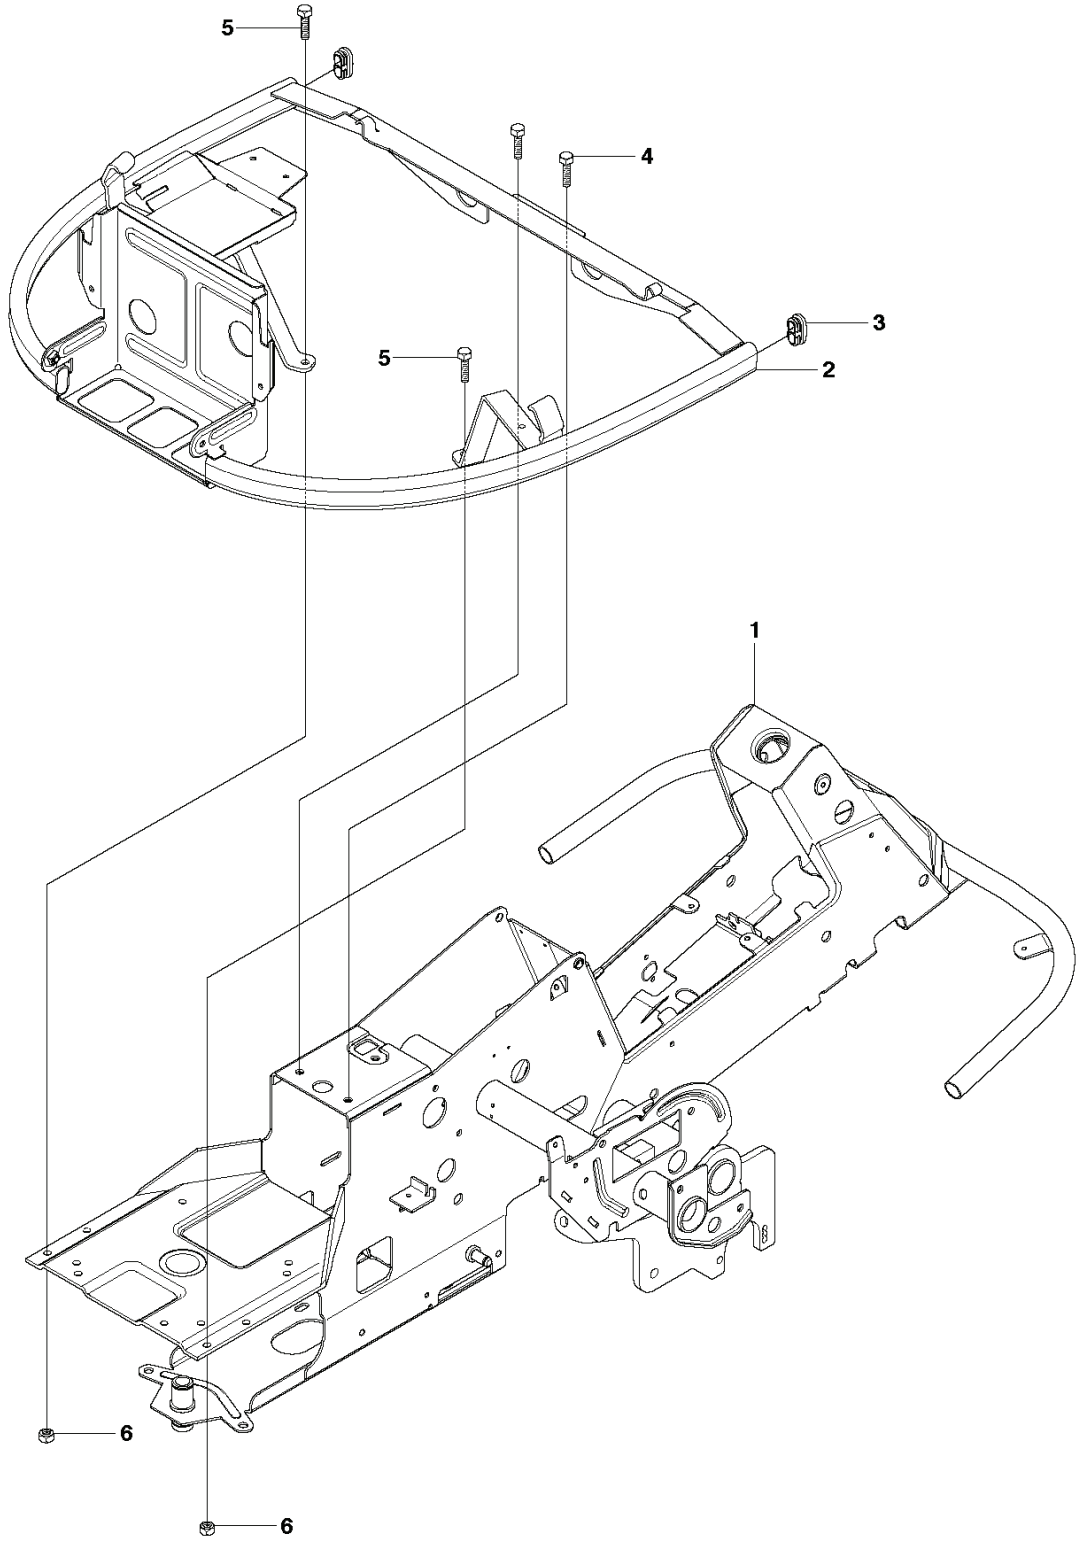

RIDER 18 AWD, 966414101, 2010-07

SPARE PARTS LIST

REF.	PART NO.	DESCRIPTION	REMARK	QTY.	KIT
1	506985803	SPINDLE		1	
2	738210504	BALL BEARING		1	
3	738211004	BALL BEARING		1	
4	735314010	CIRCLIP		1	
5	735312600	CIRCLIP		1	
6	506985901	SWING AXLE		1	
7	735312600	CIRCLIP		2	
8	506773401	WASHER		2	
9	740681421	V-RING		1	
10	535406001	BRACKET		1	
11	506986102	GLIDLAGER		2	10
27	544262101	BRACKET		1	
28	506566501	CLIP		1	
29	725236461	SCREW EHHFT		1	
46	506889901	HITCH		1	
47	725250051	SCREW EHHM		2	
48	544039602	COUNTERWEIGHT		1	

REF.	PART NO.	DESCRIPTION	REMARK	QTY.	KIT
1	544301501	THROTTLE CONTROL ASSY		1	
2	544301701	WIRE		1	
3	506889101	KNOB		1	
4	725236461	SCREW EHHFT		2	

REF.	PART NO.	DESCRIPTION	REMARK	QTY.	KIT
13	535502501	CONTROL COVER		1	
14	544400501	SCREW		1	
15	544332103	CONTROL COVER		1	
16	544332202	COVER		1	
17	535429101	SPRING NUT		1	
18	544400501	SCREW		4	

REF.	PART NO.	DESCRIPTION	REMARK	QTY.	KIT
1	502655601	FRAME		1	
2	544244204	ENGINE FRAME		1	
3	544244401	PLUG		2	
4	506570103	SCREW EHHFM		2	
5	725245171	SCREW EHHM		2	
6	732211801	LOCK NUT		2	

REF.	PART NO.	DESCRIPTION	REMARK	QTY.	KIT
12	544116101	TRANSMISSION		1	
13	725246751	SCREW EHHM		4	
15	734116401	WASHER		4	
16	731231801	HEXAGON NUT		4	
17	506987201	MOMENTFÄSTE		1	
18	725245951	SCREW EHHM		1	
19	725246251	SCREW EHHM		1	
20	506599301	LINK		1	
21	731231801	HEXAGON NUT		2	
22	506987403	LEVER		1	
23	506918702	WASHER		1	
24	725245151	SCREW		1	
25	506987501	ADJUSTMENT ROD		1	
26	732211401	LOCK NUT		2	
30	506988201	FRIKOPPLINGSSTÅNG		1	
31	506834301	SPRING		1	
32	506988401	BELT TENSIONER ASSY		1	
33	506988501	BELT TENSIONER		1	32
34	506946901	PULLEY		1	32
35	725245551	SCREW		1	32
36	734116441	WASHER		1	32
37	732211801	LOCK NUT		1	32
38	506918702	WASHER		1	
39	725245151	SCREW		1	
40	506988601	SPRING		1	
41	725246451	SCREW EHHM		1	
42	506988801	PENDULUM		1	
43	731232051	HEXAGON NUT		1	
44	544100101	EXPANSION TANK		1	
45	506673301	TANK CAP ASSY		1	
49	544121701	BRACKET		1	