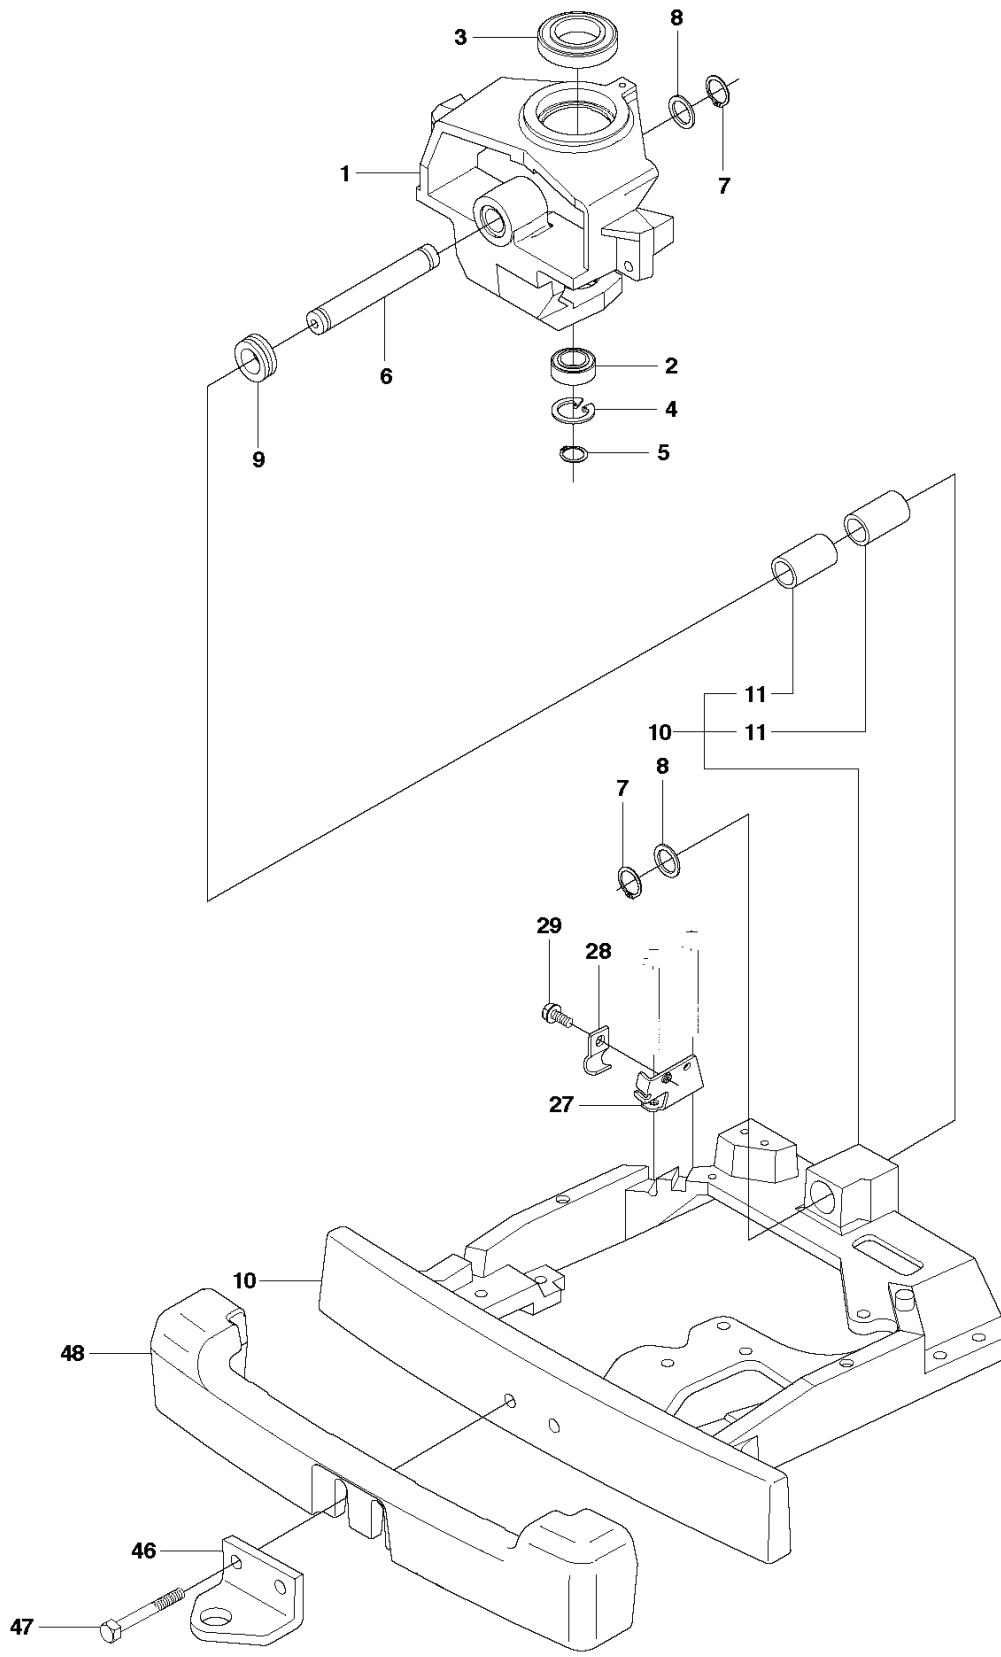

RIDER 18 AWD, 966414101, 2010-07

SPARE PARTS LIST

REF.	PART NO.	DESCRIPTION	REMARK	QTY.	KIT
1	506985803	SPINDLE		1	
2	738210504	BALL BEARING		1	
3	738211004	BALL BEARING		1	
4	735314010	CIRCLIP		1	
5	735312600	CIRCLIP		1	
6	506985901	SWING AXLE		1	
7	735312600	CIRCLIP		2	
8	506773401	WASHER		2	
9	740681421	V-RING		1	
10	535406001	BRACKET		1	
11	506986102	GLIDLAGER		2	10
27	544262101	BRACKET		1	
28	506566501	CLIP		1	
29	725236461	SCREW EHHFT		1	
46	506889901	HITCH		1	
47	725250051	SCREW EHHM		2	
48	544039602	COUNTERWEIGHT		1	

REF.	PART NO.	DESCRIPTION	REMARK	QTY.	KIT
1	544301501	THROTTLE CONTROL ASSY		1	
2	544301701	WIRE		1	
3	506889101	KNOB		1	
4	725236461	SCREW EHHFT		2	

REF.	PART NO.	DESCRIPTION	REMARK	QTY.	KIT
13	535502501	CONTROL COVER		1	
14	544400501	SCREW		1	
15	544332103	CONTROL COVER		1	
16	544332202	COVER		1	
17	535429101	SPRING NUT		1	
18	544400501	SCREW		4	

REF.	PART NO.	DESCRIPTION	REMARK	QTY.	KIT
1	502655601	FRAME		1	
2	544244204	ENGINE FRAME		1	
3	544244401	PLUG		2	
4	506570103	SCREW EHHFM		2	
5	725245171	SCREW EHHM		2	
6	732211801	LOCK NUT		2	

REF.	PART NO.	DESCRIPTION	REMARK	QTY.	KIT
12	544116101	TRANSMISSION		1	
13	725246751	SCREW EHHM		4	
15	734116401	WASHER		4	
16	731231801	HEXAGON NUT		4	
17	506987201	MOMENTFÄSTE		1	
18	725245951	SCREW EHHM		1	
19	725246251	SCREW EHHM		1	
20	506599301	LINK		1	
21	731231801	HEXAGON NUT		2	
22	506987403	LEVER		1	
23	506918702	WASHER		1	
24	725245151	SCREW		1	
25	506987501	ADJUSTMENT ROD		1	
26	732211401	LOCK NUT		2	
30	506988201	FRIKOPPLINGSSTÅNG		1	
31	506834301	SPRING		1	
32	506988401	BELT TENSIONER ASSY		1	
33	506988501	BELT TENSIONER		1	32
34	506946901	PULLEY		1	32
35	725245551	SCREW		1	32
36	734116441	WASHER		1	32
37	732211801	LOCK NUT		1	32
38	506918702	WASHER		1	
39	725245151	SCREW		1	
40	506988601	SPRING		1	
41	725246451	SCREW EHHM		1	
42	506988801	PENDULUM		1	
43	731232051	HEXAGON NUT		1	
44	544100101	EXPANSION TANK		1	
45	506673301	TANK CAP ASSY		1	
49	544121701	BRACKET		1	