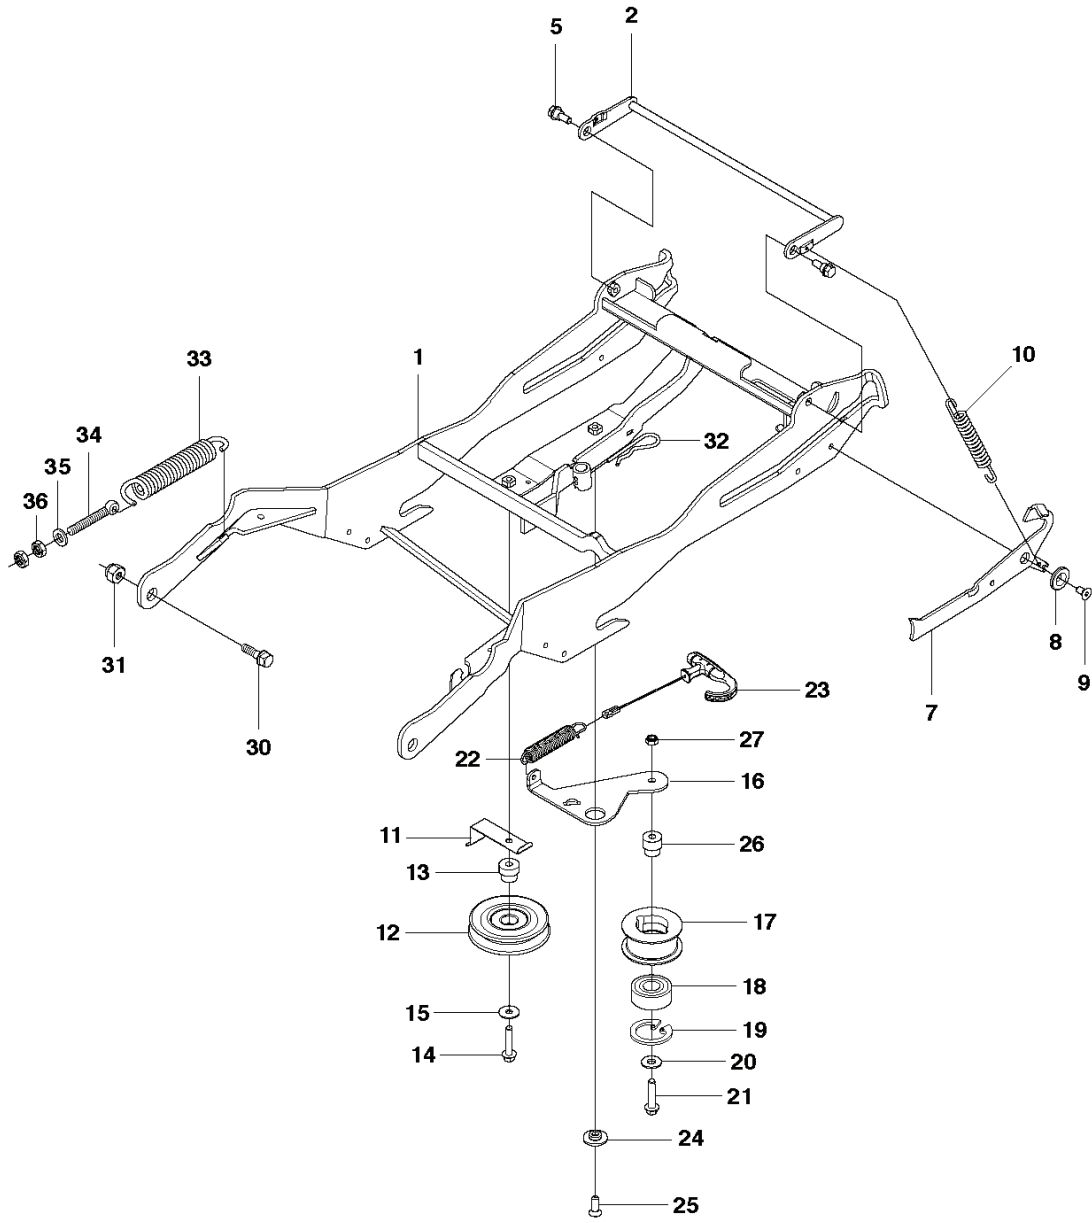

REF.	PART NO.	DESCRIPTION	REMARK	QTY.	KIT
1	523064201	EQUIPMENT FRAME		1	
2	525475901	HOOK		1	
5	506597401	SCREW EHHFM		2	
7	523116602	LEVER		1	
8	506918701	WASHER		1	
9	725644801	SCREW IHCSFM		1	
10	506535603	DRAW SPRING		1	
11	525486701	BELT GUIDE		1	
12	506974801	PULLEY		1	
13	506826802	BUSHING		1	
14	725245951	SCREW EHHM		1	
15	734116441	WASHER		1	
16	523083701	SHEET		1	
17	597509002	PULLEY		1	
18	738210404	BALL BEARING		1	
19	735313810	CIRCLIP		1	
20	734116441	WASHER		1	
21	725245951	SCREW EHHM		1	
22	504622401	SPRING		1	
23	504622102	HANDLE ASSY		1	
24	505451701	WASHER		1	
25	725645301	SCREW IHCSFM		1	
26	535484801	BUSHING		1	
27	732211801	LOCK NUT		1	
30	506895801	COLLAR SCREW		2	
31	732252201	HEXAGON LOCKING NUT		2	
32	506966601	HAIR PIN COTTER		1	
33	506837601	SPRING		2	
34	506837701	RING BOLT		2	
35	734117201	WASHER		2	
36	731232051	HEXAGON NUT		4