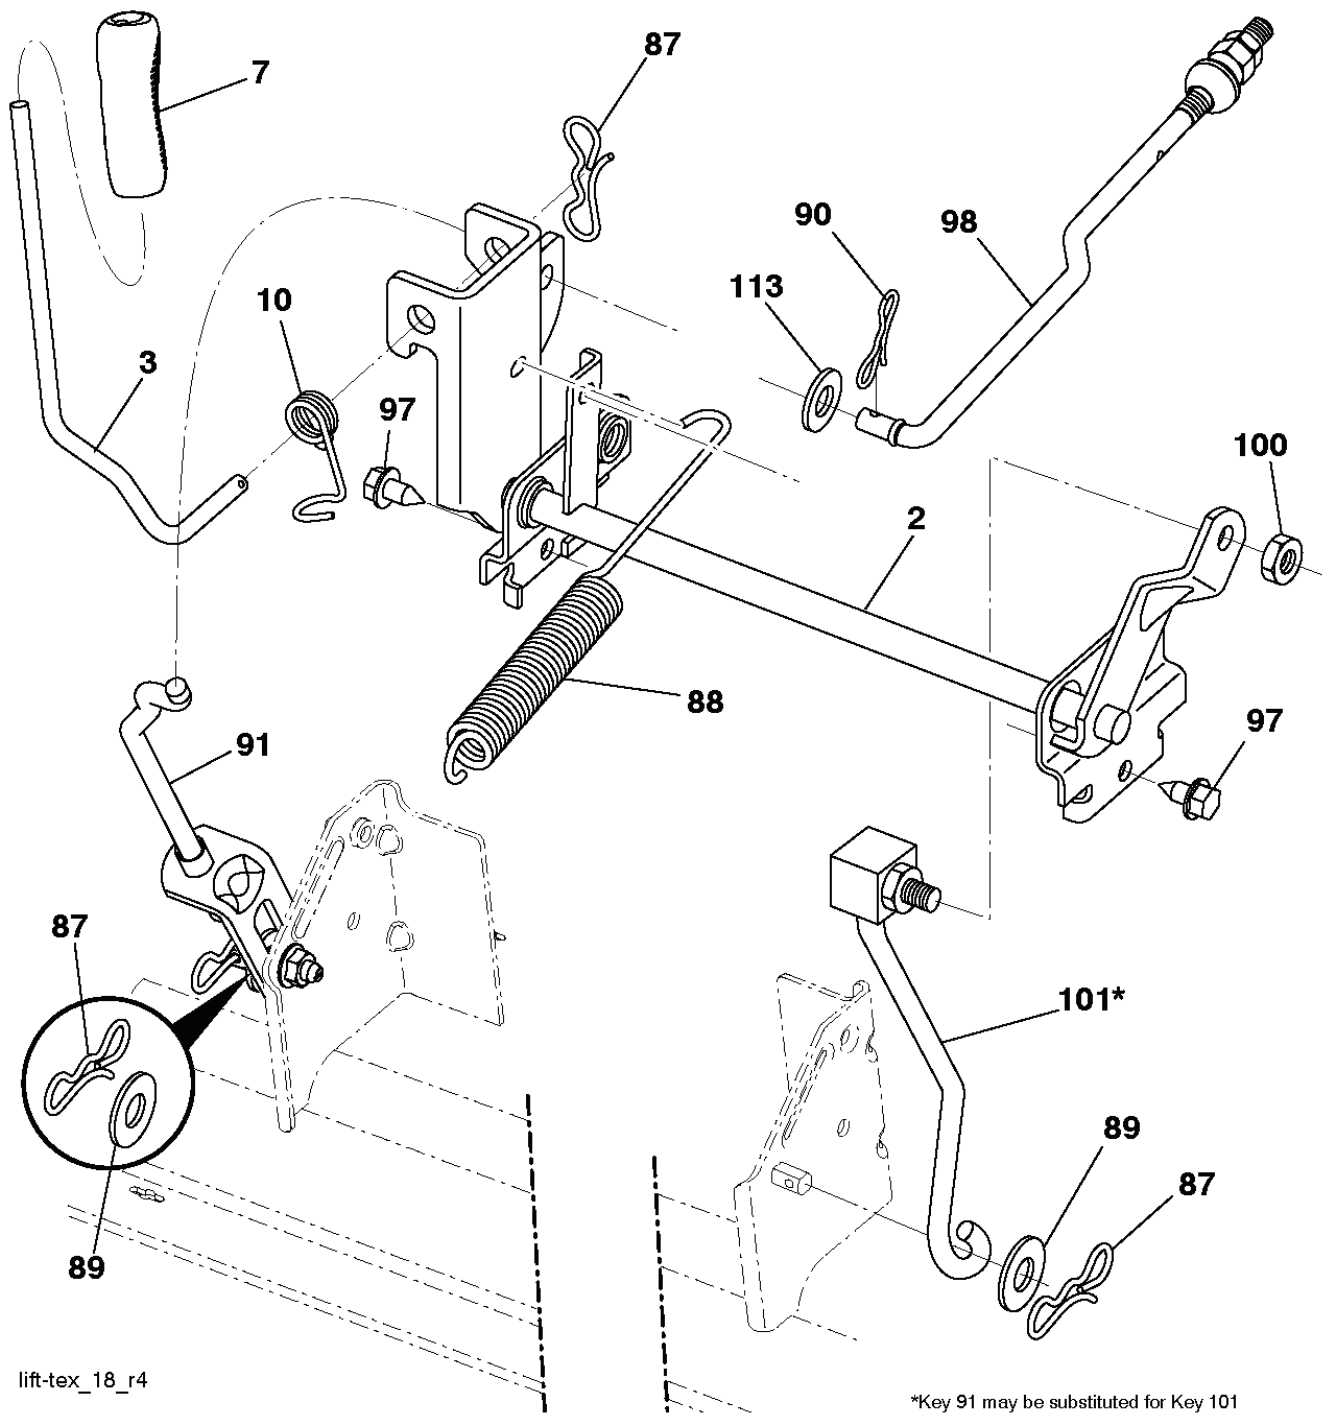

# **SPARE PARTS LIST**

SRD\_BAGGER\_15

---

REF.	PART NO.	DESCRIPTION	REMARK	QTY.	KIT
1	532428610	TUBE		1	
2	532441358	BAGGER		1	
3	532413808	NUT		1	
4	532417185	FRAME		1	
5	532417632	FRAME		1	
6	532126875	RIVET		1	
7	873900400	NUT		1	
8	532441261	COVER		1	
9	532417629	INSERT		1	
10	532417190	FRAME		1	
11	532417188	SUPPORT		1	
12	532421793	NUT SQUARE		1	
13	532421780	SCREW		1	
15	532421801	SCREW		1	
16	532421566	DEFLECTOR		1	
17	532421749	LEVER		1	
18	532421750	BRACKET		1	
20	585368801	BOLT		1	
21	532429981	GRASSBAG		1	
22	532142432	SCREW		1	
23	872040410	BOLT		1	
25	532421614	SPRING		1	
26	817490412	SCREW		1	
27	532421262	GROMMET		1	
28	532165787	HANDLE		1	
29	532194208	PIN		1	

lift-tex\_18\_r4

\*Key 91 may be substituted for Key 101

---

REF.	PART NO.	DESCRIPTION	REMARK	QTY.	KIT
2	532422027	SHAFT		1	
3	532195231	LEVER		1	
7	580962301	GRIP		1	
10	532196314	SPRING		1	
87	532194209	SPRING		1	
88	532410710	SPRING		1	
89	819191912	WASHER		1	
90	532194208	PIN		1	
91	532195181	LINK		1	
97	817000612	SCREW		1	
98	532195264	LINK		1	
100	873930600	NUT		1	
101	532407003	LINK		1	
113	819171912	WASHER		1	

NON-REMOVABLE CONNECTIONS

REMOVABLE CONNECTIONS

seat-tex\_6.5SL\_3

---

REF.	PART NO.	DESCRIPTION	REMARK	QTY.	KIT
1	532439709	SEAT		1	
2	532180166	BRACKET		1	
3	532140675	STRAP		1	
6	873800600	NUT		1	
7	532124181	SPRING		1	
8	532171877	BOLT		1	
10	532196977	PLATE		1	
21	532171852	BOLT		1	
37	873800500	LOCK NUT		1	
40	532197661	HANDLE		1	
41	532198200	SPRING		1	
43	874760612	BOLT		1	
44	819133812	WASHER		1	

---

REF.	PART NO.	DESCRIPTION	REMARK	QTY.	KIT
2	532441482	DECAL		1	
3	532145005	DECAL		1	
4	532431092	DECAL		1	
5	581579401	DECAL		1	
6	581578901	DECAL		1	
11	532441311	DECAL		1	
12	581627301	DECAL		1	
13	581580004	DECAL		1	
14	532423829	DECAL		1	
	532441409	PAD		1	
	532441802	PAD		1	