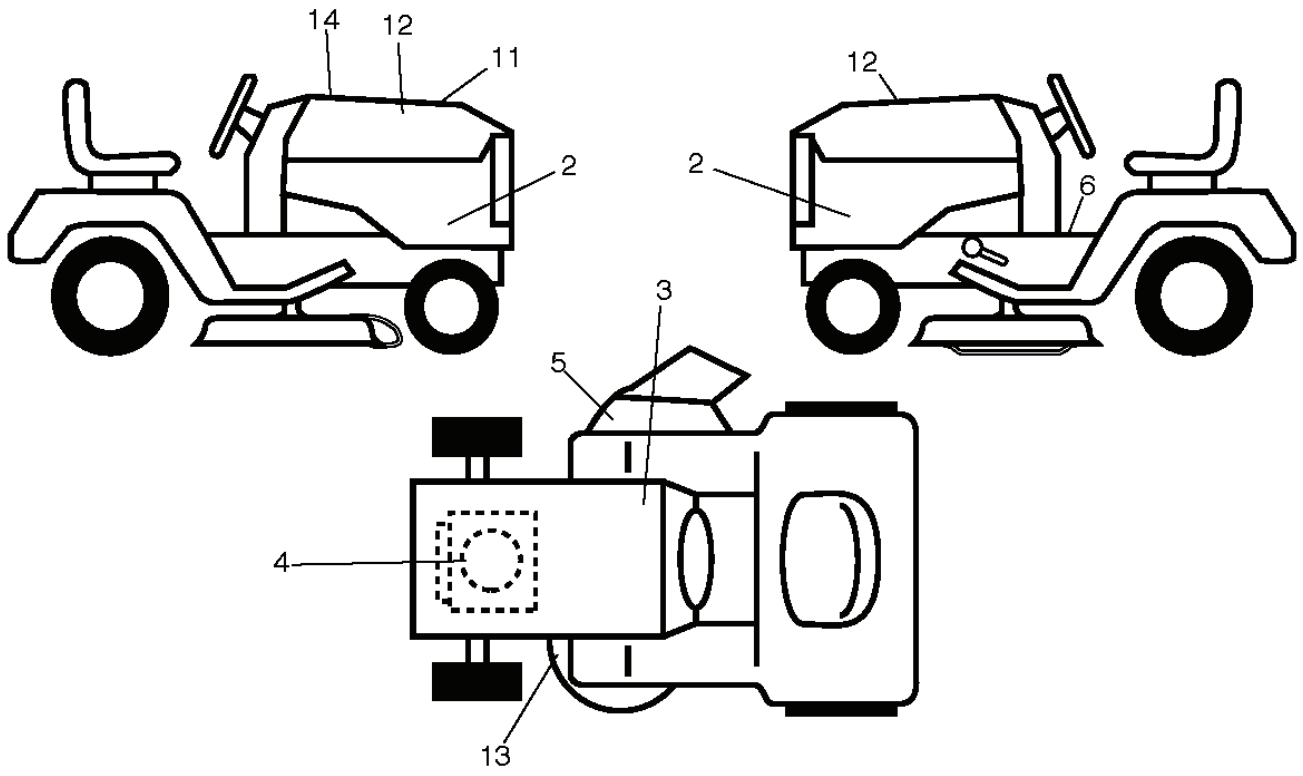

REF.	PART NO.	DESCRIPTION	REMARK	QTY.	KIT
2	532441482	DECAL		1	
3	532145005	DECAL		1	
4	532431092	DECAL		1	
5	581579401	DECAL		1	
6	581578901	DECAL		1	
11	532441311	DECAL		1	
12	581627301	DECAL		1	
13	581580004	DECAL		1	
14	532423829	DECAL		1	
	532441409	PAD		1	
	532441802	PAD		1