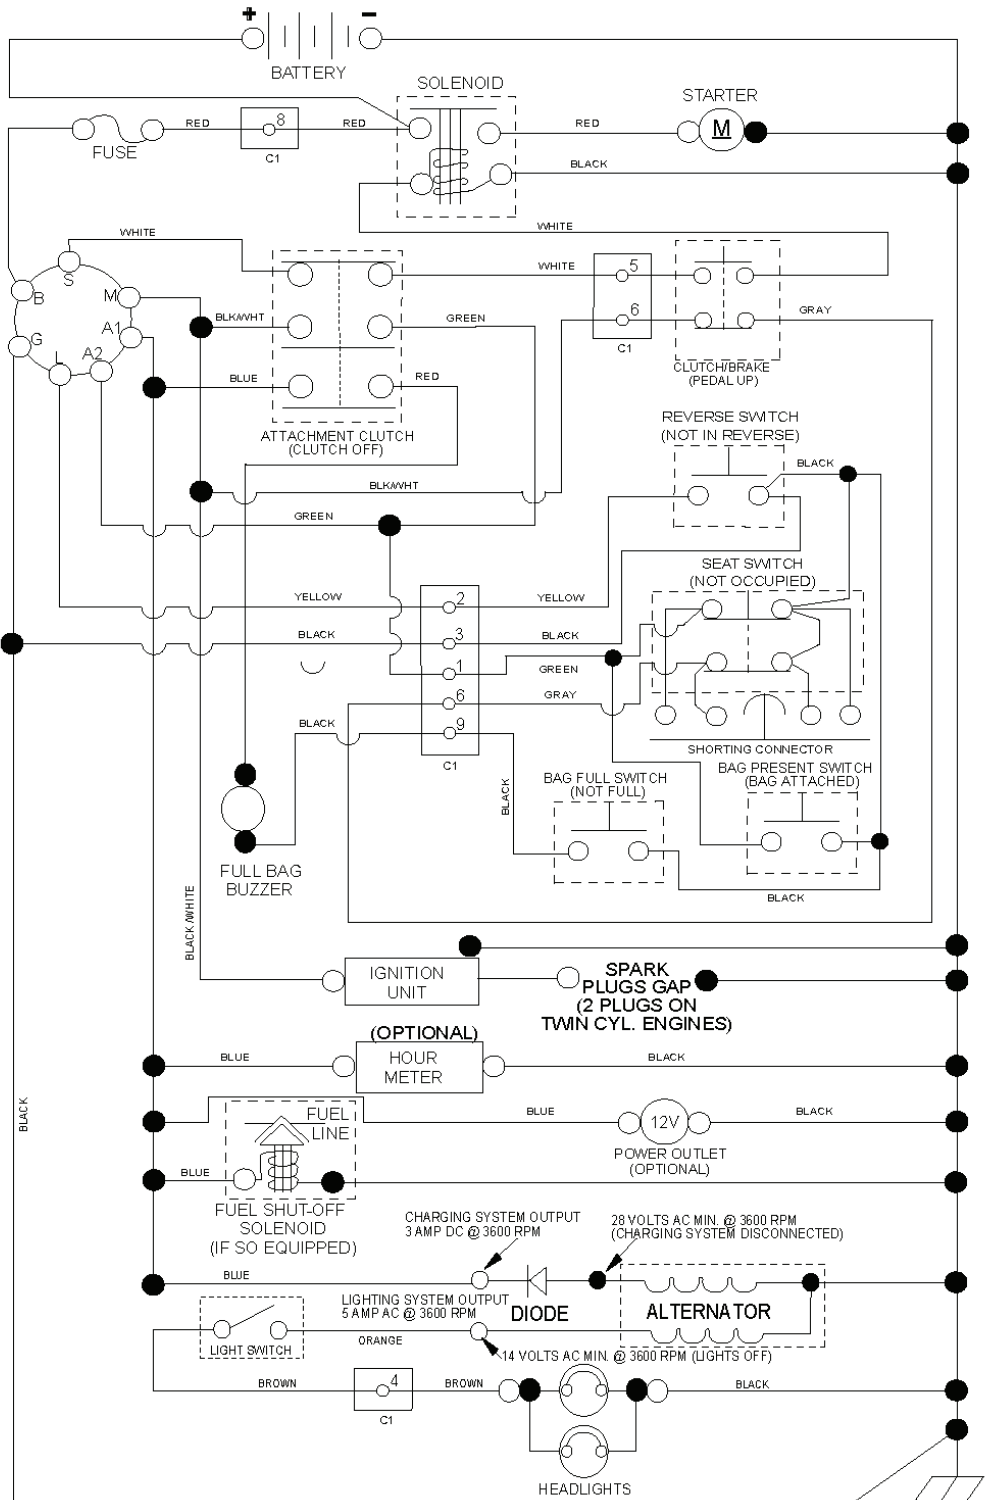

# **SPARE PARTS LIST**

SRD\_BAGGER\_15

---

REF.	PART NO.	DESCRIPTION	REMARK	QTY.	KIT
1	532428610	TUBE		1	
2	532441358	BAGGER		1	
3	532413808	NUT		1	
4	532417185	FRAME		1	
5	532417632	FRAME		1	
6	532126875	RIVET		1	
7	873900400	NUT		1	
8	532441261	COVER		1	
9	532417629	INSERT		1	
10	532417190	FRAME		1	
11	532417188	SUPPORT		1	
12	532421793	NUT SQUARE		1	
13	532421780	SCREW		1	
15	532421801	SCREW		1	
16	532421566	DEFLECTOR		1	
17	532421749	LEVER		1	
18	532421750	BRACKET		1	
20	585368801	BOLT		1	
21	532429981	GRASSBAG		1	
22	532142432	SCREW		1	
23	872040410	BOLT		1	
25	532421614	SPRING		1	
26	817490412	SCREW		1	
27	532421262	GROMMET		1	
28	532165787	HANDLE		1	
29	532194208	PIN		1	

lift-tex\_18\_r4

\*Key 91 may be substituted for Key 101

---

REF.	PART NO.	DESCRIPTION	REMARK	QTY.	KIT
2	532422027	SHAFT		1	
3	532195231	LEVER		1	
7	580962301	GRIP		1	
10	532196314	SPRING		1	
87	532194209	SPRING		1	
88	532410710	SPRING		1	
89	819191912	WASHER		1	
90	532194208	PIN		1	
91	532195181	LINK		1	
97	817000612	SCREW		1	
98	532195264	LINK		1	
100	873930600	NUT		1	
101	532407003	LINK		1	
113	819171912	WASHER		1	

NON-REMOVABLE CONNECTIONS

REMOVABLE CONNECTIONS

seat-tex\_6.5SL\_3

---

REF.	PART NO.	DESCRIPTION	REMARK	QTY.	KIT
1	532439709	SEAT		1	
2	532180166	BRACKET		1	
3	532140675	STRAP		1	
6	873800600	NUT		1	
7	532124181	SPRING		1	
8	532171877	BOLT		1	
10	532196977	PLATE		1	
21	532171852	BOLT		1	
37	873800500	LOCK NUT		1	
40	532197661	HANDLE		1	
41	532198200	SPRING		1	
43	874760612	BOLT		1	
44	819133812	WASHER		1	

---

REF.	PART NO.	DESCRIPTION	REMARK	QTY.	KIT
2	532441482	DECAL		1	
3	532145005	DECAL		1	
4	532431092	DECAL		1	
5	581579401	DECAL		1	
6	581578901	DECAL		1	
11	532441311	DECAL		1	
12	581627301	DECAL		1	
13	581580004	DECAL		1	
14	532423829	DECAL		1	
	532441409	PAD		1	
	532441802	PAD		1	