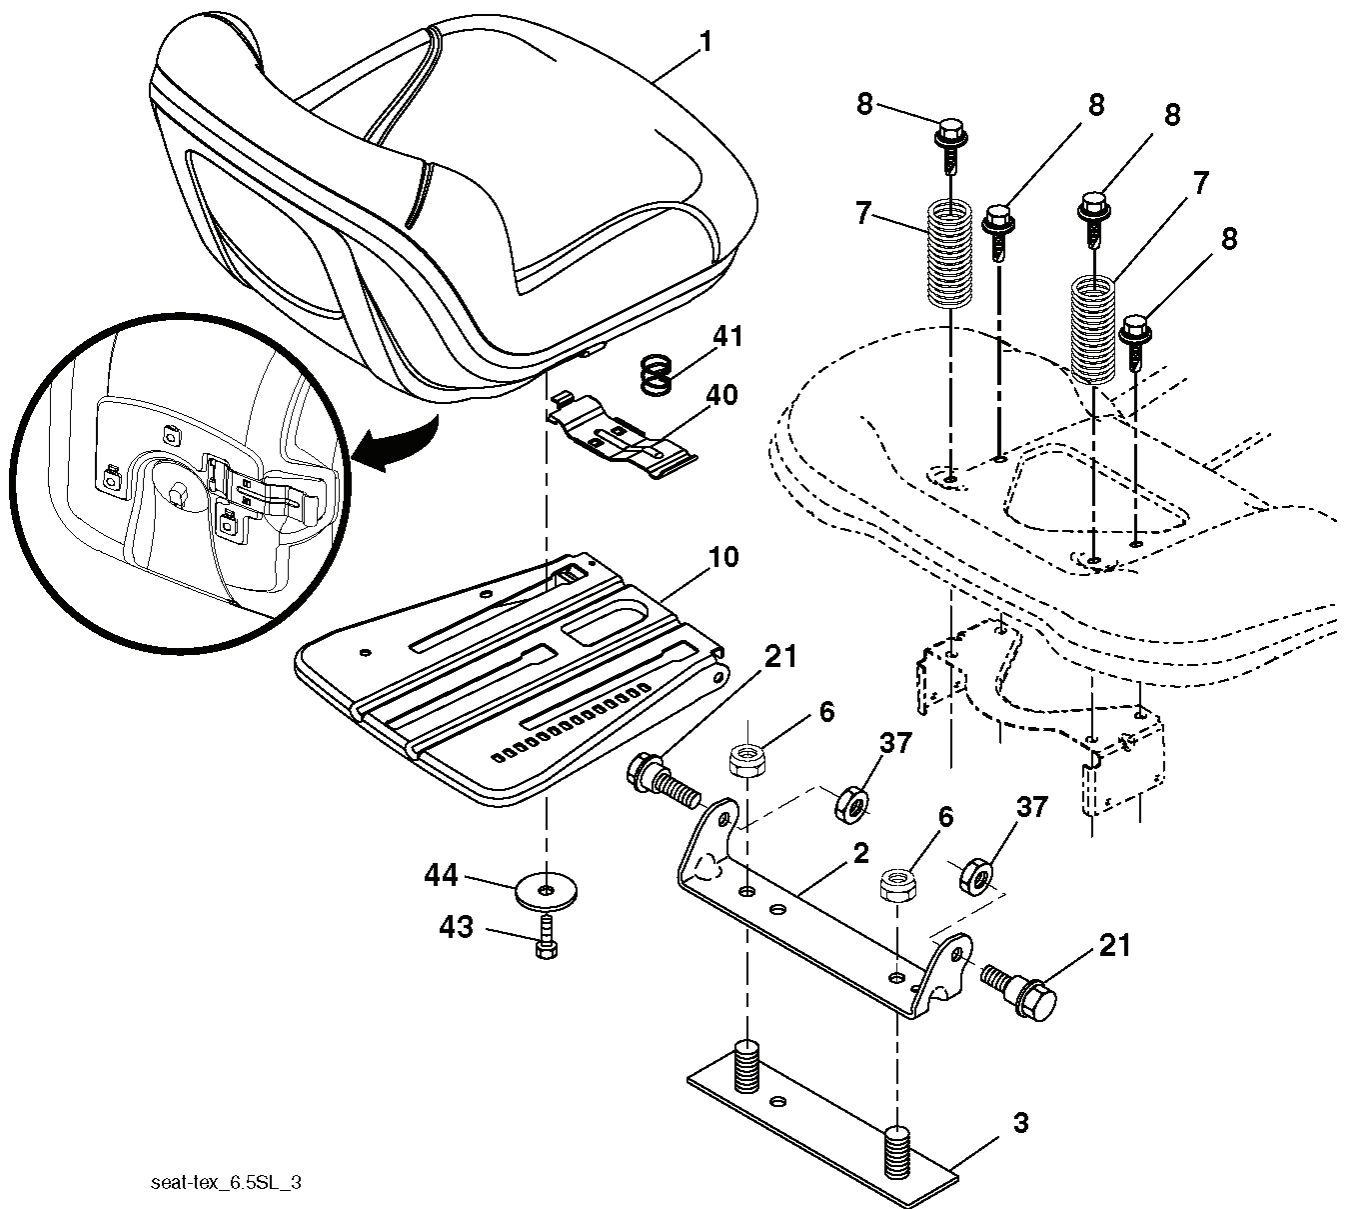

**IGNITION SWITCH**

POSITION	CIRCUIT	"MAKE"
OFF	M+G+A1	
RUN/OVERRIDE	B+A1	
RUN	B+A1	L+A2
START	B+S+A1	

CHASSIS HARNESS CONNECTOR (C1) (MATING SIDE)

DASH HARNESS CONNECTOR (C1) (MATING SIDE)

**WIRING INSULATED CLIPS**  
 NOTE: IF WIRING INSULATED CLIPS WERE REMOVED FOR SERVICING OF UNIT, THEY SHOULD BE RE-INSTALLED TO PROPERLY SECURE YOUR WIRING.

NON-REMOVABLE CONNECTIONS

REMOVABLE CONNECTIONS

seat-tex\_6.5SL\_3

---

REF.	PART NO.	DESCRIPTION	REMARK	QTY.	KIT
1	532439709	SEAT		1	
2	532180166	BRACKET		1	
3	532140675	STRAP		1	
6	873800600	NUT		1	
7	532124181	SPRING		1	
8	532171877	BOLT		1	
10	532196977	PLATE		1	
21	532171852	BOLT		1	
37	873800500	LOCK NUT		1	
40	532197661	HANDLE		1	
41	532198200	SPRING		1	
43	874760612	BOLT		1	
44	819133812	WASHER		1	