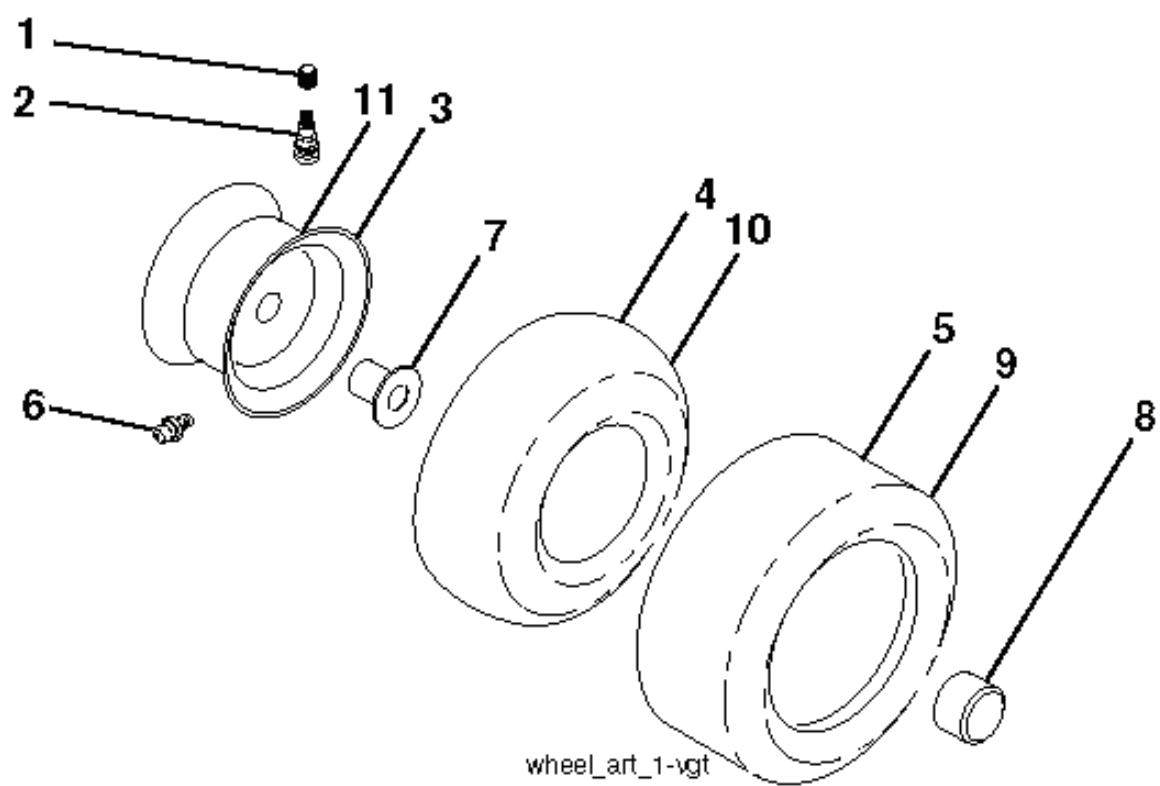

REF.	PART NO.	DESCRIPTION	REMARK	QTY.	KIT
1	532059192	CAP VALVE		1	
2	532065139	NIPPLE		1	
3	532425261	RIM	FRONT	1	
4	532421652	TUBE	(Service Item Only)	1	
5	532123410	TIRE	FRONT	1	
6	532124957	FITTING	(Front Wheel Only)	1	
7	532124959	BEARING	(Front Wheel Only)	1	
8	532175039	HUB CAP		1	
9	532106230	TIRE	REAR	1	
10	532007154	HOSE	(Service Item Only)	1	
11	532425262	RIM	REAR	1	
--	532144334	SEALING FOAM		1	
	PART NO.		REMARK		KIT