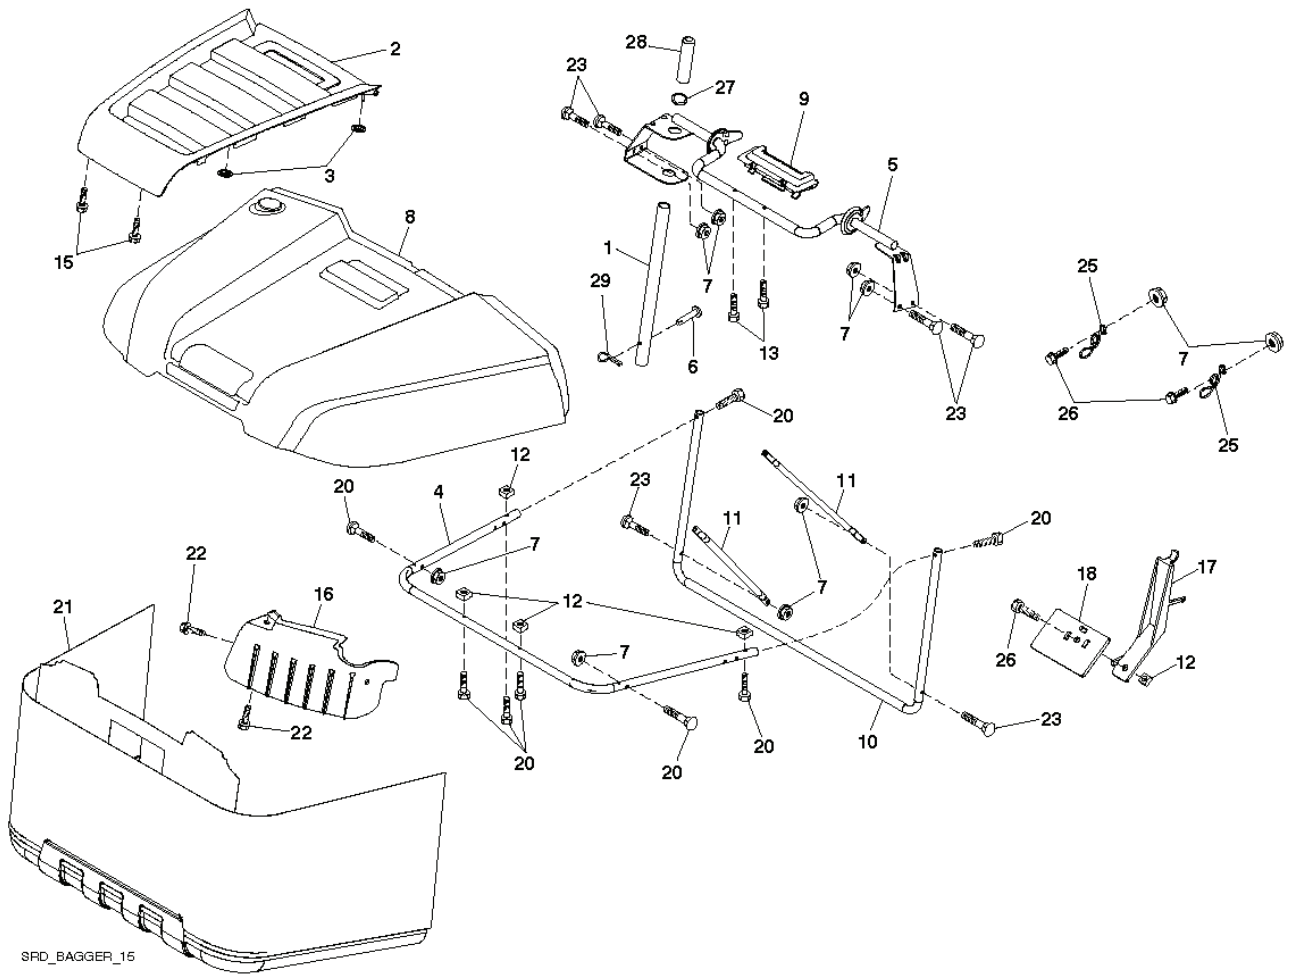

# **SPARE PARTS LIST**

SRD\_BAGGER\_15

---

REF.	PART NO.	DESCRIPTION	REMARK	QTY.	KIT
1	532428610	TUBE		1	
2	532441358	BAGGER		1	
3	532413808	NUT		1	
4	532417185	FRAME		1	
5	532417632	FRAME		1	
6	532126875	RIVET		1	
7	873900400	NUT		1	
8	532441261	COVER		1	
9	532417629	INSERT		1	
10	532417190	FRAME		1	
11	532417188	SUPPORT		1	
12	532421793	NUT SQUARE		1	
13	532421780	SCREW		1	
15	532421801	SCREW		1	
16	532421566	DEFLECTOR		1	
17	532421749	LEVER		1	
18	532421750	BRACKET		1	
20	585368801	BOLT		1	
21	532429981	GRASSBAG		1	
22	532142432	SCREW		1	
23	872040410	BOLT		1	
25	532421614	SPRING		1	
26	817490412	SCREW		1	
27	532421262	GROMMET		1	
28	532165787	HANDLE		1	
29	532194208	PIN		1	

lift-tex\_18\_r4

\*Key 91 may be substituted for Key 101

---

REF.	PART NO.	DESCRIPTION	REMARK	QTY.	KIT
2	532422027	SHAFT		1	
3	532195231	LEVER		1	
7	580962301	GRIP		1	
10	532196314	SPRING		1	
87	532194209	SPRING		1	
88	532410710	SPRING		1	
89	819191912	WASHER		1	
90	532194208	PIN		1	
91	532195181	LINK		1	
97	817000612	SCREW		1	
98	532195264	LINK		1	
100	873930600	NUT		1	
101	532407003	LINK		1	
113	819171912	WASHER		1	

---

REF.	PART NO.	DESCRIPTION	REMARK	QTY.	KIT
2	532441482	DECAL		1	
3	532145005	DECAL		1	
4	532431092	DECAL		1	
5	581579401	DECAL		1	
6	581578901	DECAL		1	
11	532441311	DECAL		1	
12	581627301	DECAL		1	
13	581580004	DECAL		1	
14	532423829	DECAL		1	
	532441409	PAD		1	
	532441802	PAD		1	