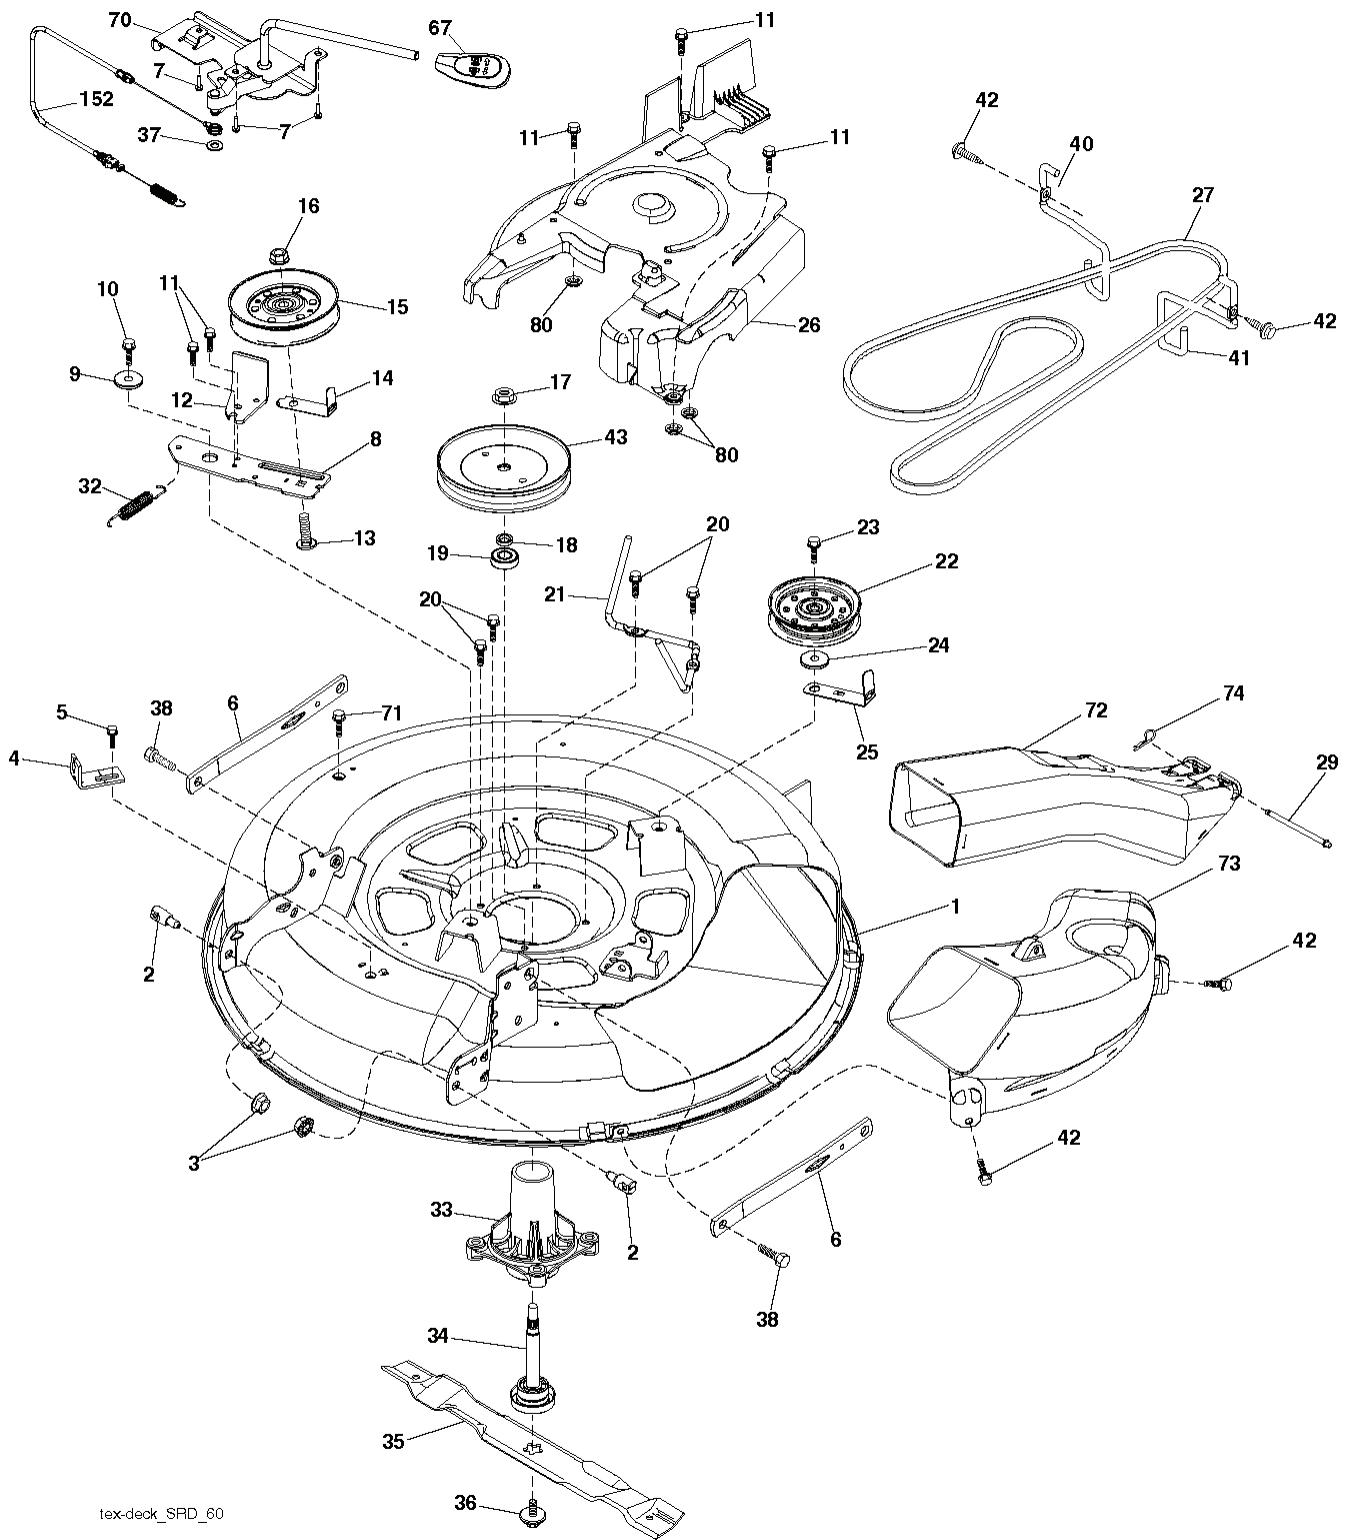

REF.	PART NO.	DESCRIPTION	REMARK	QTY.	KIT
1	532419272	CUTTING DECK		1	
2	532195161	STUD		1	
3	873900500	NUT		1	
4	532417645	BRACKET		1	
5	817000510	BOLT		1	
6	532418863	ARM		1	
7	532416358	SCREW		1	
8	532420252	ARM		1	
9	532199092	SPACER		1	
10	817000616	SCREW		1	
11	532137729	SCREW		1	
12	532199470	ARM		1	
13	872110612	BOLT		1	
14	532156085	BELT GUIDE		1	
15	532146763	PULLEY		1	
16	873900600	NUT		1	
17	532400234	NUT		1	
18	532187690	WASHER		1	
19	532110485	BEARING		1	
20	532173984	SCREW		1	
21	532416910	BELT GUARD		1	
22	532175820	PULLEY		1	
23	817490628	SCREW		1	
24	819132012	WASHER		1	
25	532420253	BELT GUARD		1	
26	532420255	COVER		1	
27	532419271	BELT		1	
29	532420895	HINGE PIN		1	
32	532401872	SPRING		1	
33	532187281	BEARING HOUSING		1	
34	532192872	SHAFT ASSY		1	
35	532419274	RIDE ON BLADE		1	
36	532193003	SCREW		1	
37	819131316	WASHER		1	
38	532196539	BOLT		1	
40	532419270	BELT GUARD		1	
41	532419265	BELT GUARD		1	
42	817000612	SCREW		1	
43	532416877	PULLEY		1	
67	532403012	HANDLE		1	
70	532401246	CLUTCH		1	
71	817670608	SCREW		1	
72	532417236	CHUTE		1	
73	532425274	CHUTE		1	
74	532124670	RETAINER RING		1	
80	532423062	NUT		1	
152	532435111	CABLE		1	
--	532192870	SPINDLE	Mandrel Assembly (Includes housing, shaft assembly, and bearing only - pulley/nut/washer and blade bolt/washers not included)	1	
--	532431888	CUTTING DECK	REPLACEMENT MOWER	1