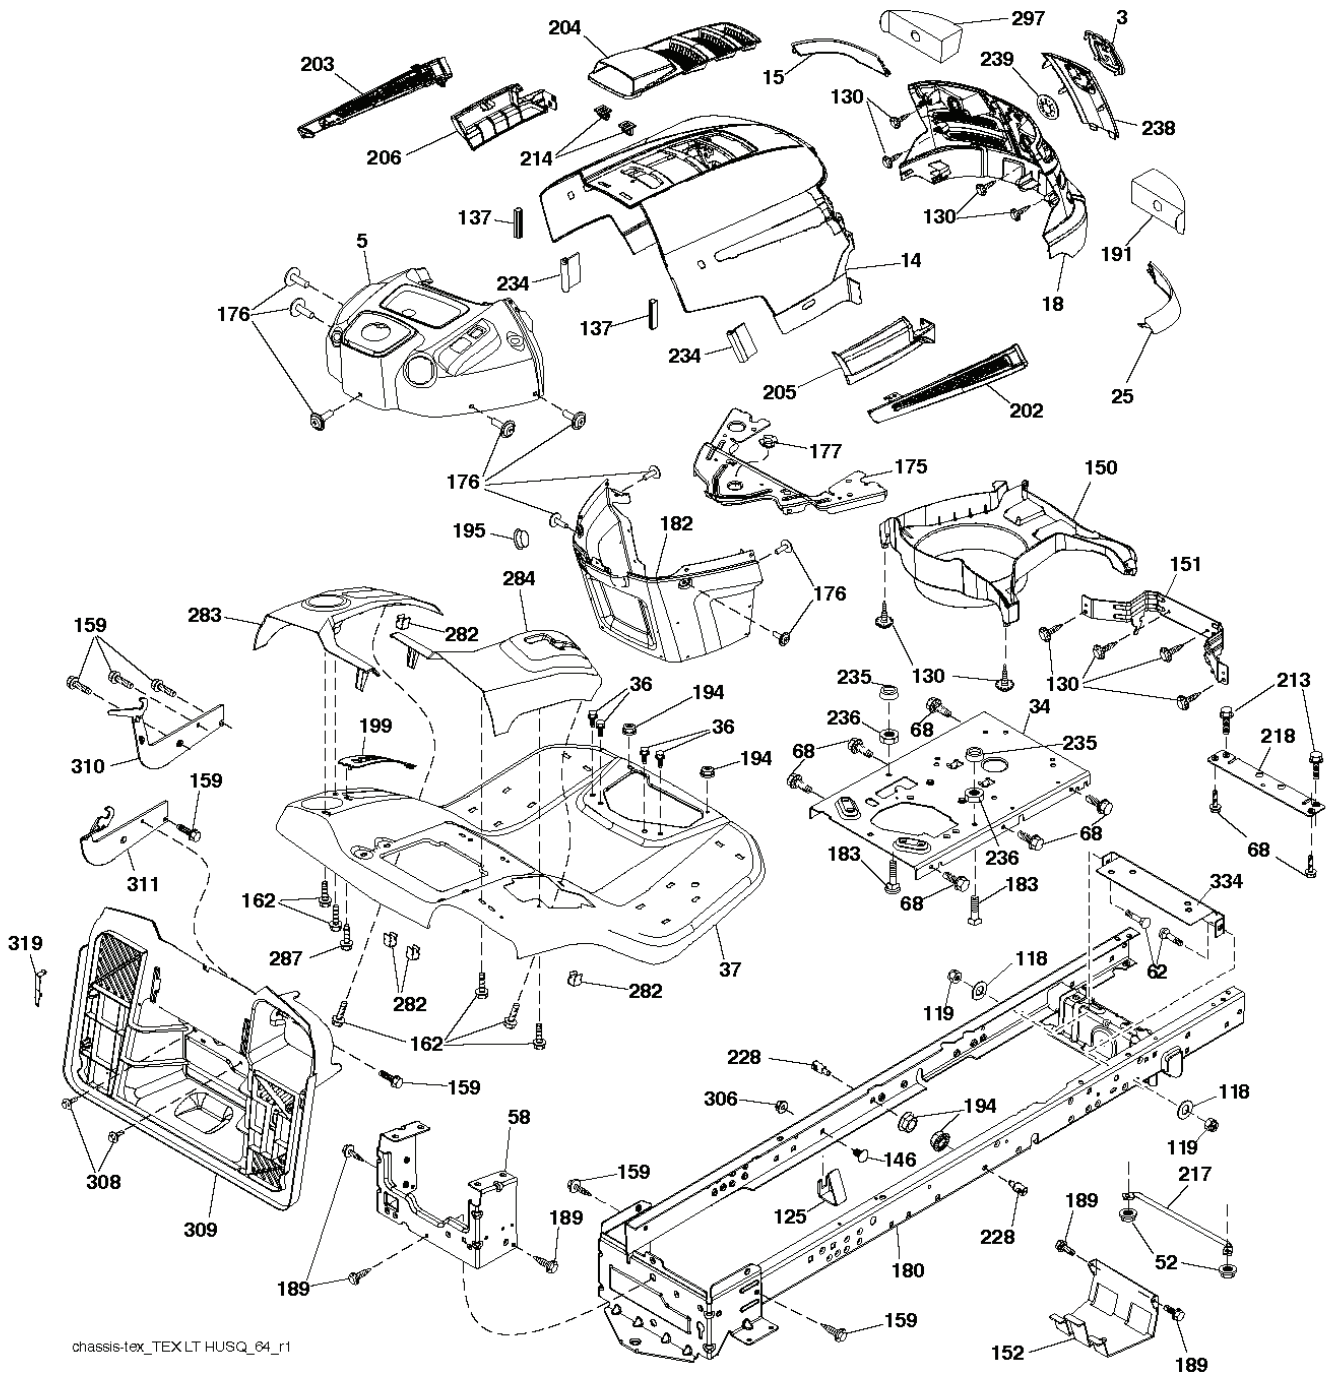

chassis-tex_TEXLT HUSQ_04_r1

REF.	PART NO.	DESCRIPTION	REMARK	QTY.	KIT
3	581056301	LOGOTYPE		1	
5	532438964	DASH		1	
14	532441267	HOOD		1	
15	532441428	LENS		1	
18	532441368	GRILLE		1	
25	532441427	LENS		1	
34	580910901	PLATE		1	
36	817060512	SCREW		1	
37	532441419	FENDER		1	
52	873680500	NUT		1	
58	532412280	PLATE		1	
62	872110608	BOLT		1	
68	817490508	SCREW		1	
118	819131316	WASHER		1	
119	873680600	NUT		1	
125	581684801	CLIP		1	
130	532416358	SCREW		1	
137	532407590	DAMPING PIECE		1	
146	581857901	BOLT		1	
150	532406662	AIR DUCT		1	
151	532407807	BRACKET		1	
152	532199535	SHIELD		1	
159	817000612	SCREW		1	
162	532142432	SCREW		1	
175	532199472	PLATE		1	
176	532400776	SCREW		1	
177	532195228	BUSHING		1	
180	532414685	CHASSIS		1	
182	532407176	DASH		1	
183	874520520	BOLT		1	
189	817000512	SCREW		1	
191	532416501	INSERT		1	
194	873900500	NUT		1	
195	532439976	PLUG		1	
199	532418739	PLATE		1	
202	532441342	COVER		1	
203	532441343	COVER		1	
204	532441375	COVER		1	
205	532441344	SKIRT		1	
206	532441345	SKIRT		1	
213	874760512	BOLT		1	
214	532199145	CLIP		1	
217	532409167	ROD		1	
218	532196395	PLATE		1	
228	532195161	STUD		1	
234	532404742	DAMPING PIECE		1	
235	532406129	SPACER		1	
236	873930500	NUT		1	
238	532441374	SPARE PARTS		1	
239	532404883	CLIP		1	
282	532414110	CLIP		1	
283	532440531	CONSOLE		1	
284	532440859	CONSOLE		1	
287	817600406	SCREW		1	
297	532406665	INSERT		1	
306	873900600	NUT		1	
308	532171877	BOLT		1	
309	532430246	BACKPLATE		1	
310	532446636	BRACKET		1	
311	532446637	BRACKET		1	
319	532174662	BRACKET		1	
334	532442537	BRACKET		1