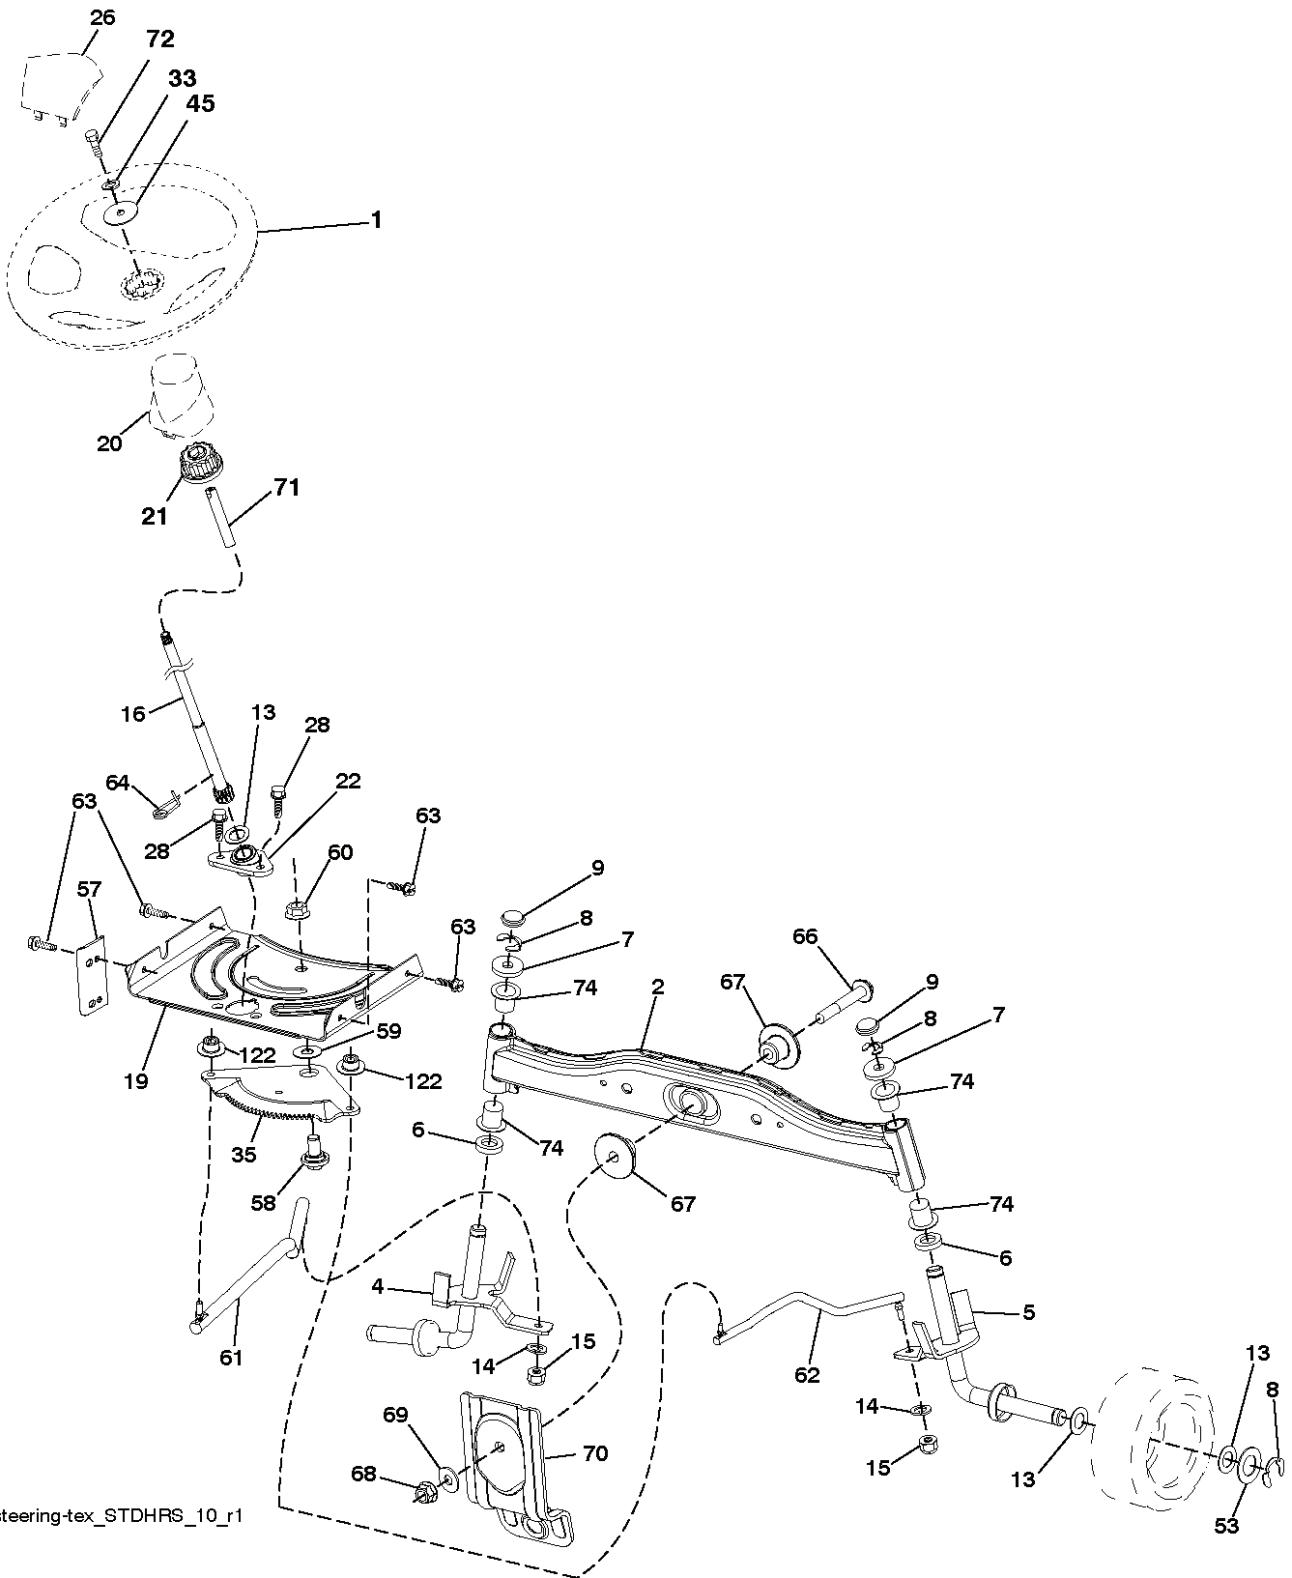

SRD17530, 96055000200, 2012-10

SPARE PARTS LIST

seat-tex_6.5SL_3

REF.	PART NO.	DESCRIPTION	REMARK	QTY.	KIT
1	532439709	SEAT		1	
2	532180166	BRACKET		1	
3	532140675	STRAP		1	
6	873800600	NUT		1	
7	532124181	SPRING		1	
8	532171877	BOLT		1	
10	532196977	PLATE		1	
21	532171852	BOLT		1	
37	873800500	LOCK NUT		1	
40	532197661	HANDLE		1	
41	532198200	SPRING		1	
43	874760612	BOLT		1	
44	819133812	WASHER		1	

steering-tex_STDHRS_10_r1

REF.	PART NO.	DESCRIPTION	REMARK	QTY.	KIT
1	532439997	STEERING WHEEL		1	
2	532418168	AXLE		1	
4	532416845	SPINDLE		1	
5	532416846	SPINDLE		1	
6	532124931	WASHER		1	
7	532121748	WASHER		1	
8	812000029	RETAINER RING		1	
9	532121232	HUB CAP		1	
13	532121749	WASHER		1	
14	810040500	WASHER		1	
15	873540600	NUT		1	
16	532429374	SHAFT		1	
19	532194729	PLATE		1	
20	532441425	COVER		1	
21	532186737	ADAPTER		1	
22	532420537	SUPPORT		1	
26	532439743	HUB CAP		1	
28	817000612	SCREW		1	
33	810040500	WASHER		1	
35	532194732	PLATE		1	
45	819113812	WASHER		1	
53	532188967	WASHER		1	
57	532407465	BRACKET		1	
58	532194747	BOLT		1	
59	532194748	WASHER		1	
60	873971000	NUT		1	
61	532194740	LINK		1	
62	532194741	LINK		1	
63	817000512	SCREW		1	
64	532199849	SPRING RETAINER		1	
66	871020748	BOLT		1	
67	532194737	BUSHING		1	
68	873900700	NUT		1	
69	532199162	WASHER		1	
70	532417065	BRACKET		1	
71	532190752	SHAFT		1	
72	532428982	BOLT		1	
74	532124937	BEARING COL. STRG.		1	
122	532444962	CAP		1	

REF.	PART NO.	DESCRIPTION	REMARK	QTY.	KIT
2	532441482	DECAL		1	
3	532145005	DECAL		1	
4	532431092	DECAL		1	
5	581579401	DECAL		1	
6	581578901	DECAL		1	
12	581627301	DECAL		1	
13	581580004	DECAL		1	
14	532423829	DECAL		1	
--	532191554	DECAL		1	
	532441409	PAD		1	
	532441802	PAD		1	