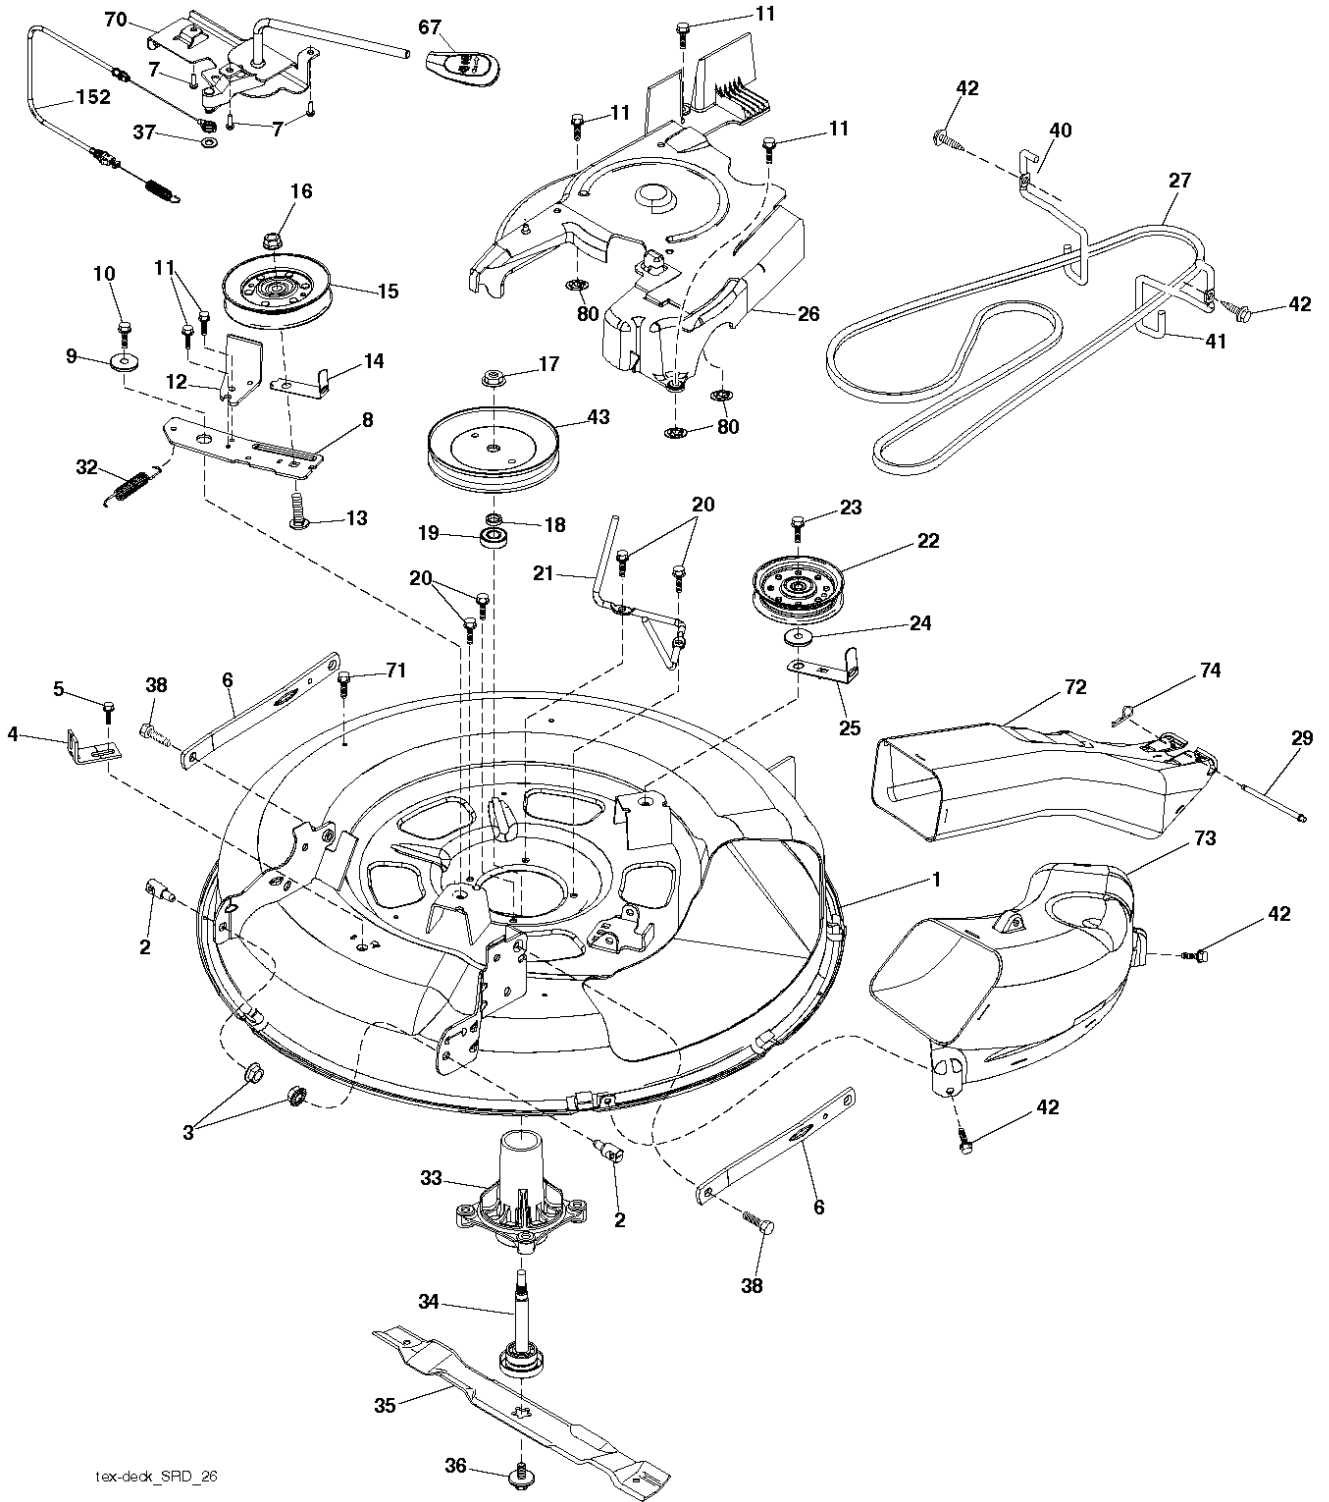

REF.	PART NO.	DESCRIPTION	REMARK	QTY.	KIT
1	532419272	CUTTING DECK		1	
2	532195161	STUD		1	
3	873900500	NUT		1	
4	532417645	BRACKET		1	
5	817000510	BOLT		1	
6	532418863	ARM		1	
7	532416358	SCREW		1	
8	532420252	ARM		1	
9	532199092	SPACER		1	
10	817000616	SCREW		1	
11	532137729	SCREW		1	
12	532199470	ARM		1	
13	872110612	BOLT		1	
14	532156085	BELT GUIDE		1	
15	532146763	PULLEY		1	
16	873900600	NUT		1	
17	532400234	NUT		1	
18	532187690	WASHER		1	
19	532110485	BEARING		1	
20	532173984	SCREW		1	
21	532416910	BELT GUARD		1	
22	532175820	PULLEY		1	
23	817490628	SCREW		1	
24	819132012	WASHER		1	
25	532420253	BELT GUARD		1	
26	532420255	COVER		1	
27	532419271	BELT		1	
29	532420895	HINGE PIN		1	
32	532401872	SPRING		1	
33	532187281	BEARING HOUSING		1	
34	532192872	SHAFT ASSY		1	
35	532419274	RIDE ON BLADE		1	
36	532193003	SCREW		1	
37	819131316	WASHER		1	
38	532196539	BOLT		1	
40	532419270	BELT GUARD		1	
41	532419265	BELT GUARD		1	
42	817000612	SCREW		1	
43	532416877	PULLEY		1	
67	532403012	HANDLE		1	
70	532401246	CLUTCH		1	
71	817670608	SCREW		1	
72	532417236	CHUTE		1	
73	532425274	CHUTE		1	
74	532124670	RETAINER RING		1	
80	532423062	NUT		1	
152	532435111	CABLE		1	
--	532192870	SPINDLE	Mandrel Assembly (Includes Housing (Key # 33), Shaft Assembly (Key # 34), and BearingOnly (Key # 19) Pulley/Nut/Washer and Blade Bolt/Washers not Included)	1	
--	532431888	CUTTING DECK	REPLACEMENT MOWER	1