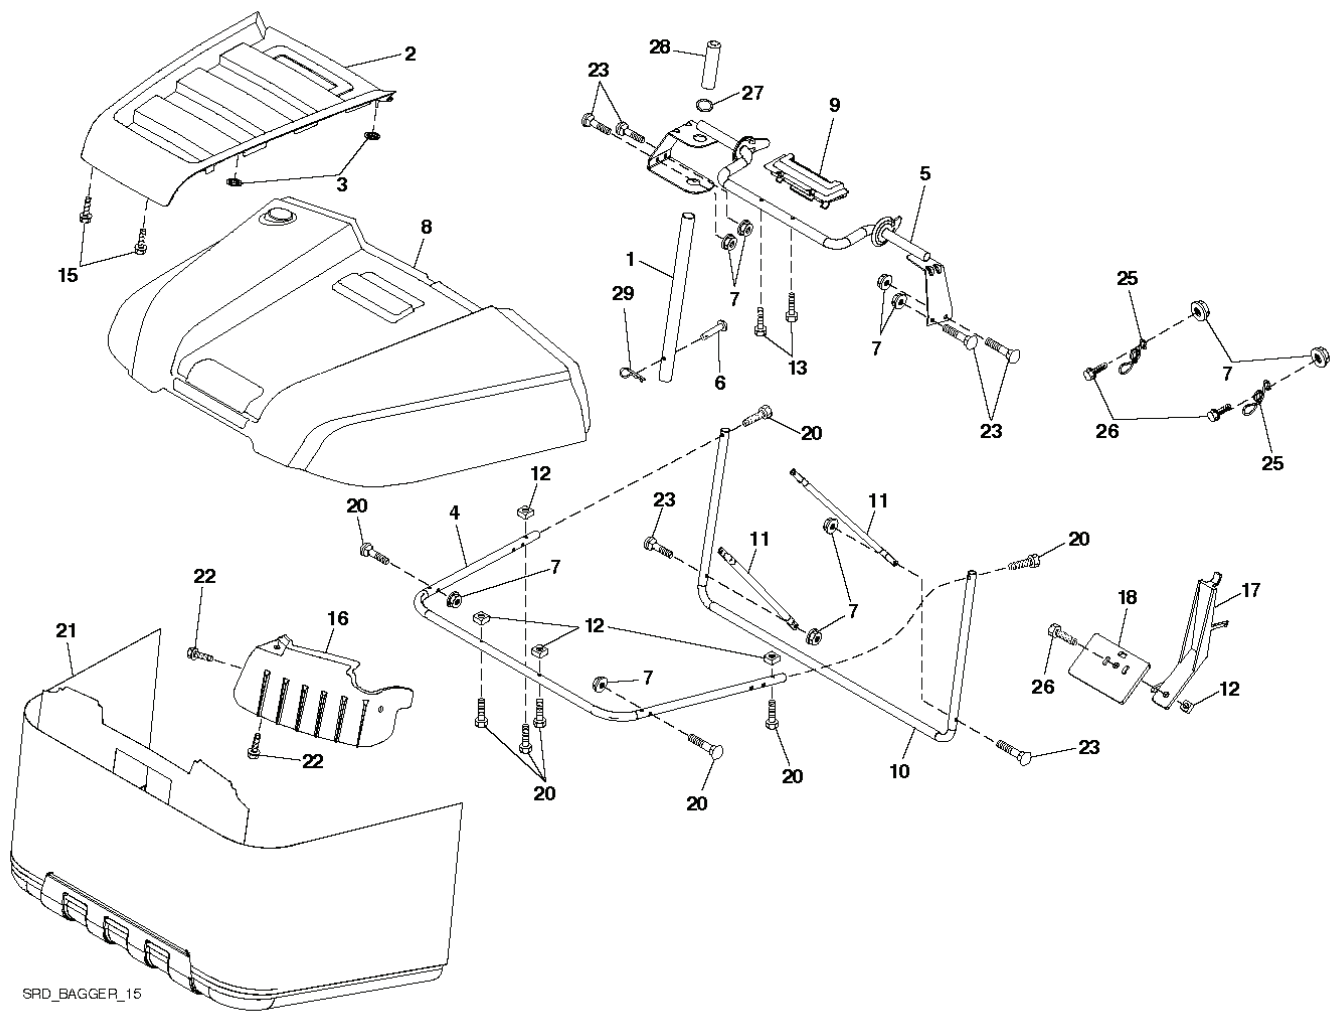

SRD17530, 96055000200, 2012-10

SPARE PARTS LIST

seat-tex_6.5SL_3

REF.	PART NO.	DESCRIPTION	REMARK	QTY.	KIT
1	532439709	SEAT		1	
2	532180166	BRACKET		1	
3	532140675	STRAP		1	
6	873800600	NUT		1	
7	532124181	SPRING		1	
8	532171877	BOLT		1	
10	532196977	PLATE		1	
21	532171852	BOLT		1	
37	873800500	LOCK NUT		1	
40	532197661	HANDLE		1	
41	532198200	SPRING		1	
43	874760612	BOLT		1	
44	819133812	WASHER		1	

steering-tex_STDHRS_10_r1

REF.	PART NO.	DESCRIPTION	REMARK	QTY.	KIT
1	532439997	STEERING WHEEL		1	
2	532418168	AXLE		1	
4	532416845	SPINDLE		1	
5	532416846	SPINDLE		1	
6	532124931	WASHER		1	
7	532121748	WASHER		1	
8	812000029	RETAINER RING		1	
9	532121232	HUB CAP		1	
13	532121749	WASHER		1	
14	810040500	WASHER		1	
15	873540600	NUT		1	
16	532429374	SHAFT		1	
19	532194729	PLATE		1	
20	532441425	COVER		1	
21	532186737	ADAPTER		1	
22	532420537	SUPPORT		1	
26	532439743	HUB CAP		1	
28	817000612	SCREW		1	
33	810040500	WASHER		1	
35	532194732	PLATE		1	
45	819113812	WASHER		1	
53	532188967	WASHER		1	
57	532407465	BRACKET		1	
58	532194747	BOLT		1	
59	532194748	WASHER		1	
60	873971000	NUT		1	
61	532194740	LINK		1	
62	532194741	LINK		1	
63	817000512	SCREW		1	
64	532199849	SPRING RETAINER		1	
66	871020748	BOLT		1	
67	532194737	BUSHING		1	
68	873900700	NUT		1	
69	532199162	WASHER		1	
70	532417065	BRACKET		1	
71	532190752	SHAFT		1	
72	532428982	BOLT		1	
74	532124937	BEARING COL. STRG.		1	
122	532444962	CAP		1	

REF.	PART NO.	DESCRIPTION	REMARK	QTY.	KIT
2	532441482	DECAL		1	
3	532145005	DECAL		1	
4	532431092	DECAL		1	
5	581579401	DECAL		1	
6	581578901	DECAL		1	
12	581627301	DECAL		1	
13	581580004	DECAL		1	
14	532423829	DECAL		1	
--	532191554	DECAL		1	
	532441409	PAD		1	
	532441802	PAD		1	