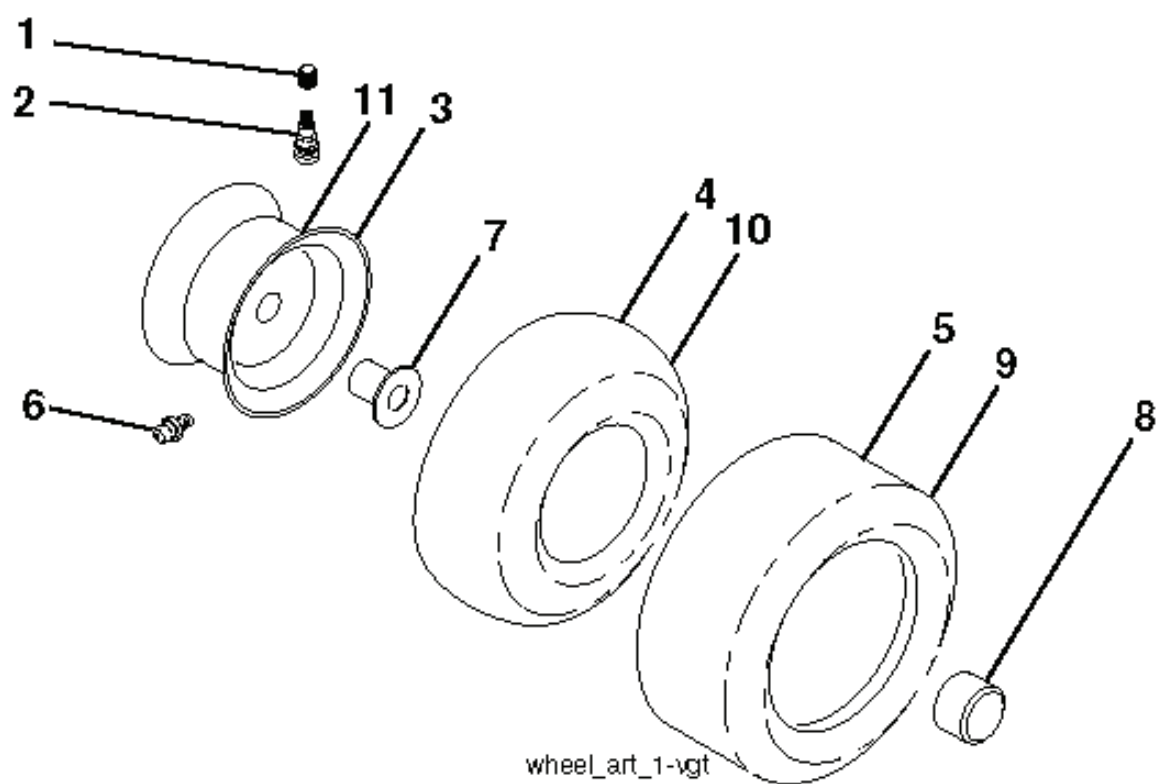

REF.	PART NO.	DESCRIPTION	REMARK	QTY.	KIT
2	532422027	SHAFT		1	
3	532195231	LEVER		1	
7	580962301	GRIP		1	
10	532196314	SPRING		1	
87	532194209	SPRING		1	
88	532410710	SPRING		1	
89	819191912	WASHER		1	
90	532194208	PIN		1	
91	532195181	LINK		1	
97	817000612	SCREW		1	
98	532195264	LINK		1	
100	873930600	NUT		1	
101	532407003	LINK		1	
113	819171912	WASHER		1	

IGNITION SWITCH

POSITION	CIRCUIT	"MAKE"
OFF	M+G+A1	
RUN/OVERRIDE	B+A1	
RUN	B+A1	L+A2
START	B+S+A1	

CHASSIS HARNESS CONNECTOR (C1) (MATING SIDE)

DASH HARNESS CONNECTOR (C1) (MATING SIDE)

WIRING INSULATED CLIPS
 NOTE: IF WIRING INSULATED CLIPS WERE REMOVED FOR SERVICING OF UNIT, THEY SHOULD BE RE-INSTALLED TO PROPERLY SECURE YOUR WIRING.

NON-REMOVABLE CONNECTIONS

REMOVABLE CONNECTIONS

REF.	PART NO.	DESCRIPTION	REMARK	QTY.	KIT
1	532059192	CAP VALVE		1	
2	532065139	NIPPLE		1	
3	532425261	RIM	FRONT	1	
4	532421652	TUBE	(Service Item Only)	1	
5	532123410	TIRE	FRONT	1	
6	532124957	FITTING	(Front Wheel Only)	1	
7	532124959	BEARING	(Front Wheel Only)	1	
8	532175039	HUB CAP		1	
9	532106230	TIRE	REAR	1	
10	532007154	HOSE	(Service Item Only)	1	
11	532425262	RIM	REAR	1	
--	532144334	SEALING FOAM		1	
	PART NO.		REMARK		KIT