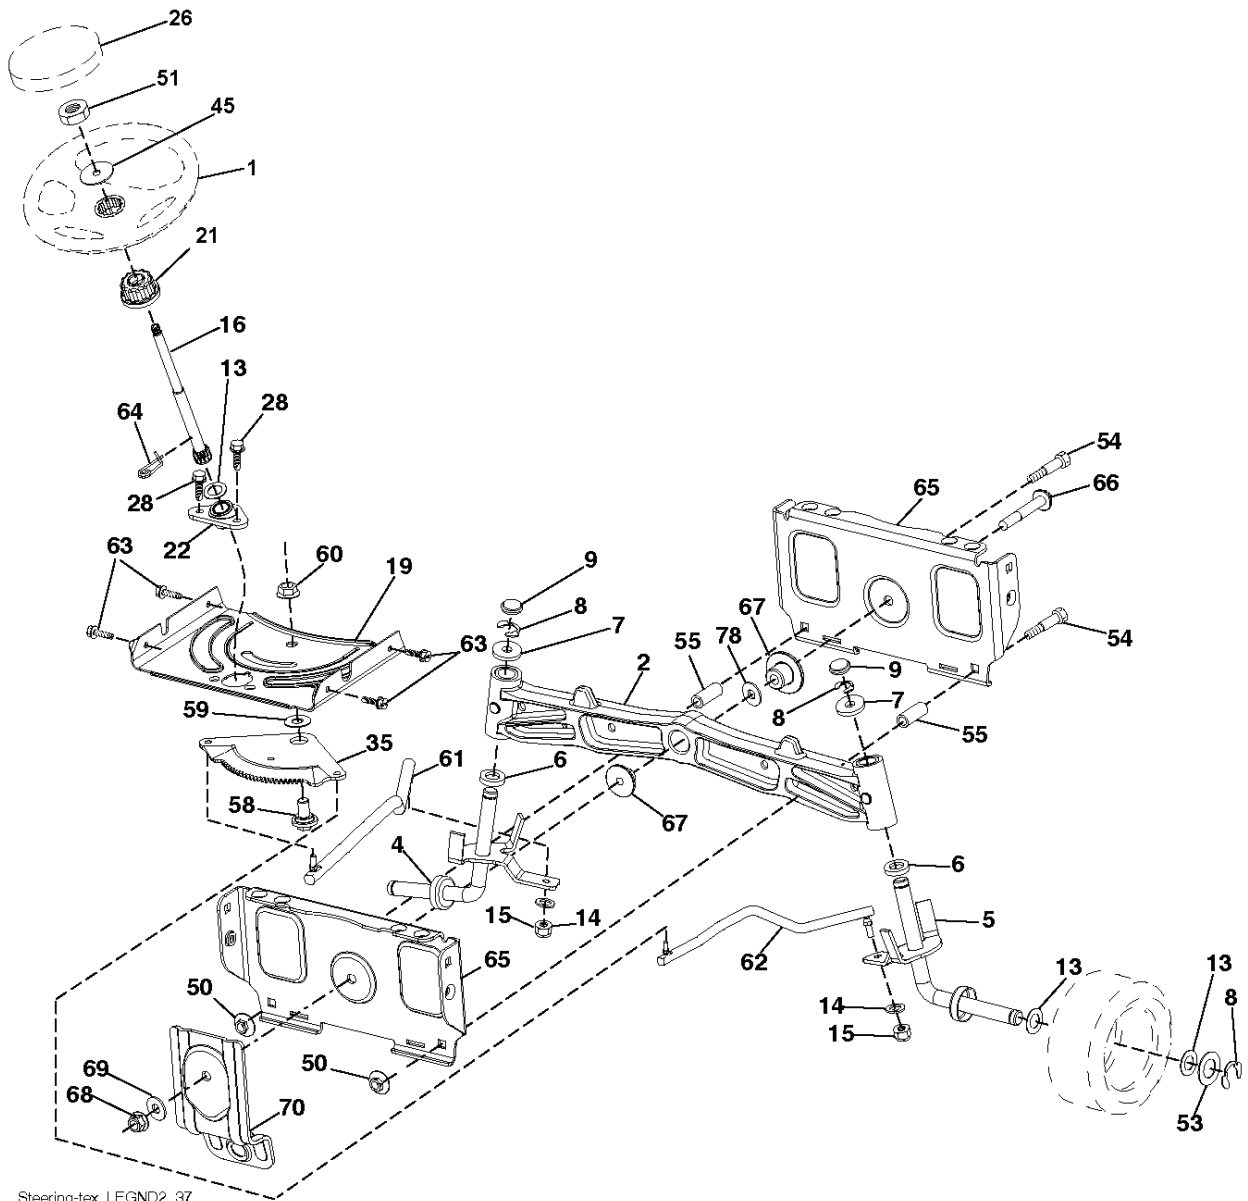

lift-tex_24

REF.	PART NO.	DESCRIPTION	REMARK	QTY.	KIT
2	532422027	SHAFT		1	
3	532195231	LEVER	RH	1	
7	532411555	GRIP		1	
10	532196314	SPRING		1	
41	532175994	NUT		1	
87	532194209	SPRING		1	
88	532410710	SPRING		1	
89	819191912	WASHER		1	
91	532403407	LINK		1	
96	532195263	BUSHING		1	
97	817000612	SCREW		1	
98	574822501	SUSPENSION		1	
114	873360700	NUT		1	

PTO SWITCH
(MATING SIDE)

IGNITION SWITCH

POSITION	CIRCUIT "MAKE"
OFF	M+G+A1
RUN/OVERRIDE	B+A1
RUN	B+A1 L+A2
START	B+S+A1

CHASSIS HARNESS
CONNECTOR
(MATING SIDE)

DASH HARNESS
CONNECTOR

WIRING INSULATED CLIPS
NOTE: IF WIRING INSULATED
CLIPS WERE REMOVED FOR
SERVICING OF UNIT, THEY
SHOULD BE RE-INSTALLED TO
PROPERLY SECURE YOUR
WIRING.

seat-lex_6.5SL_3

REF.	PART NO.	DESCRIPTION	REMARK	QTY.	KIT
1	532424071	SEAT		1	
2	532180166	BRACKET		1	
3	532140675	STRAP		1	
6	873800600	NUT		1	
7	532124181	SPRING		1	
8	532171877	BOLT		1	
10	532196977	PLATE		1	
21	532171852	BOLT		1	
37	873800500	LOCK NUT		1	
40	532425919	HANDLE		1	
41	532198200	SPRING		1	
43	874760612	BOLT		1	
44	819133812	WASHER		1	