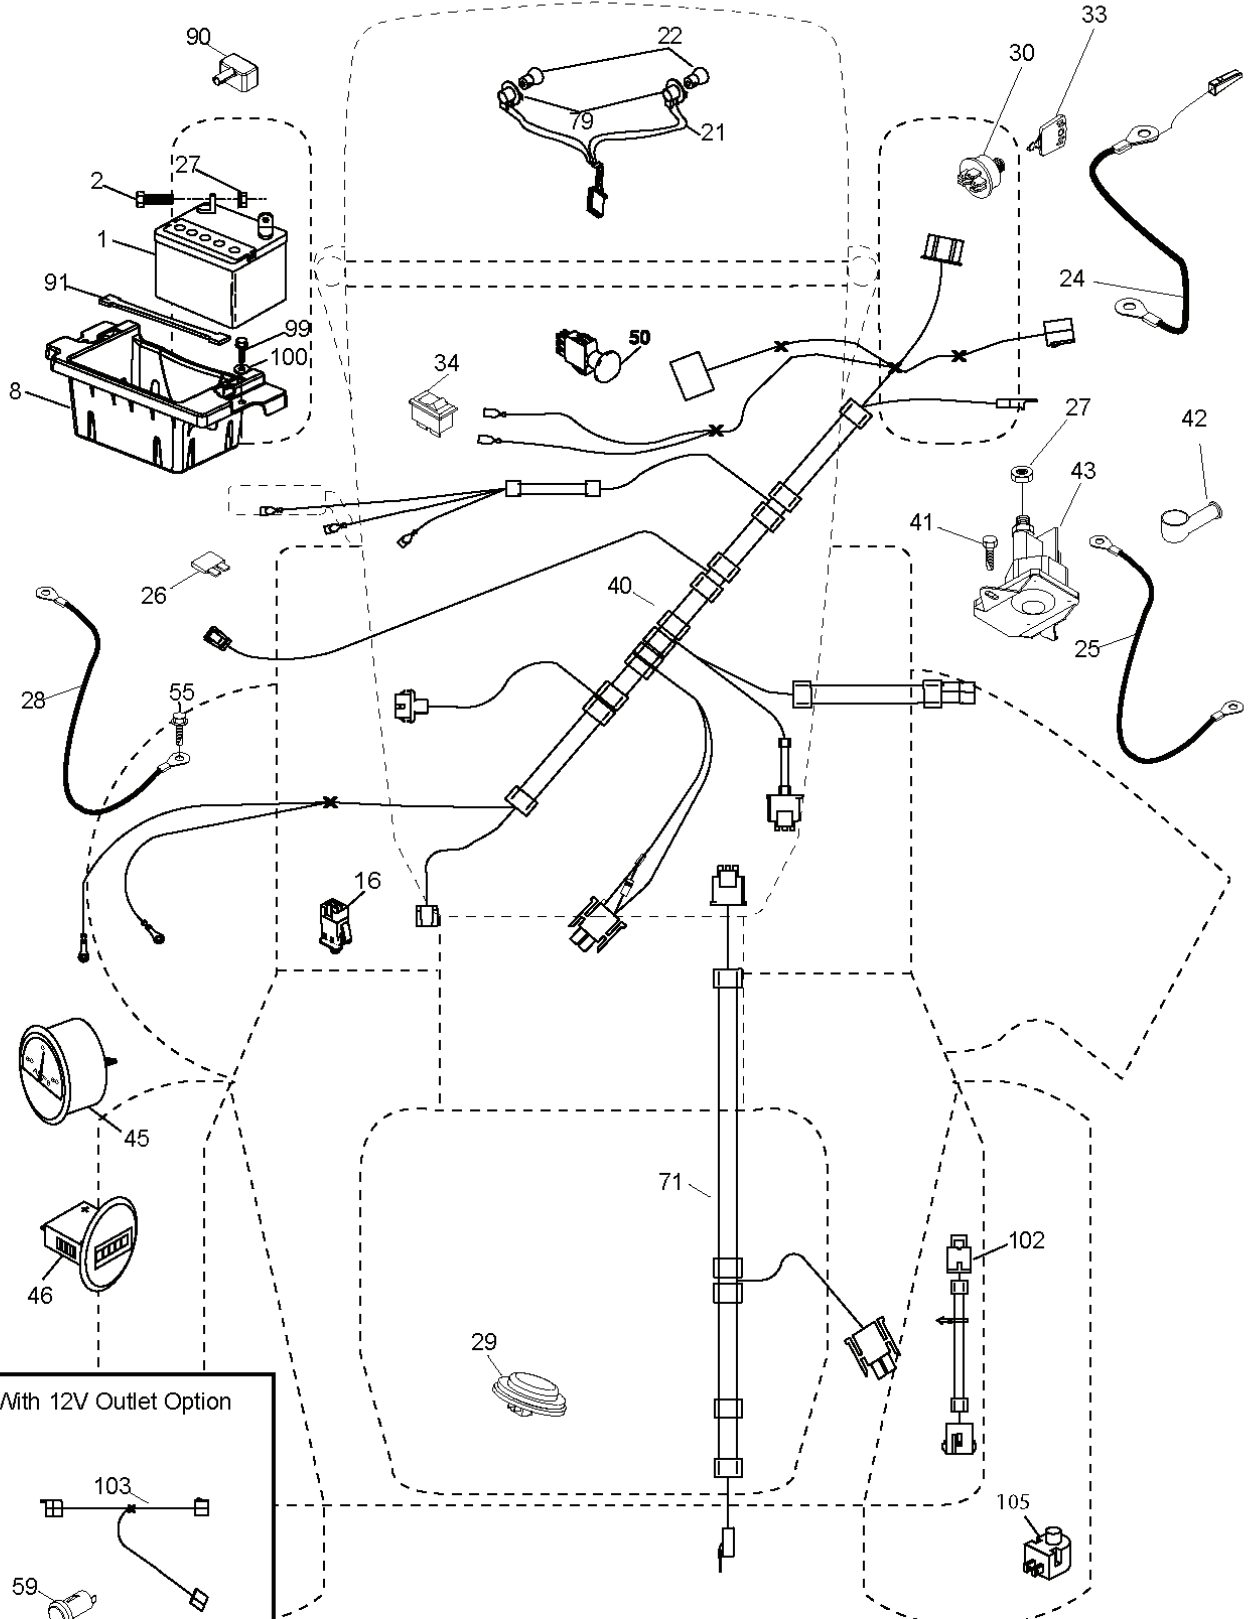

T15S

With 12V Outlet Option

This inset diagram shows the wiring for the 12V outlet option. It includes a 12V outlet (103) and a solenoid (59) connected to the main power line.

REF.	PART NO.	DESCRIPTION	REMARK	QTY.	KIT
1	532163465	BATTERY		1	
2	874760412	BOLT		1	
8	532186491	BOX		1	
16	532176138	MICRO SWITCH		1	
21	532400252	HARNESS		1	
22	532004152	BULB		1	
24	532400253	CABLE		1	
25	532412895	CABLE.STARTER.6G.BL/RE*SUBS/2*		1	
26	532175158	FUSE		1	
27	873510400	NUT		1	
28	532145491	CABLE		1	
29	532401545	SWITCH		1	
30	532193350	IGNITION MODULE		1	
33	532411933	KEY		1	
34	532110712	SWITCH		1	
40	532402167	CABLE		1	
41	817720408	SCREW		1	
42	532131563	COVER		1	
43	532192507	SOLENOID		1	
45	532425270	GAUGE		1	
46	532425271	GAUGE		1	
50	532174651	SWITCH		1	
55	817060512	SCREW		1	
59	532400303	OUTLET-12 VOLT		1	
71	532194276	CABLE ASSY		1	
79	532175242	HOLDER		1	
90	532435395	TERMINAL COVER		1	
91	532190270	STRAP BATTERY MOUNT FRO		1	
99	817670412	SCREW		1	
100	819091416	WASHER		1	
102	532404454	CABLE		1	
103	532421747	HARNESS		1	
105	532407568	SWITCH		1