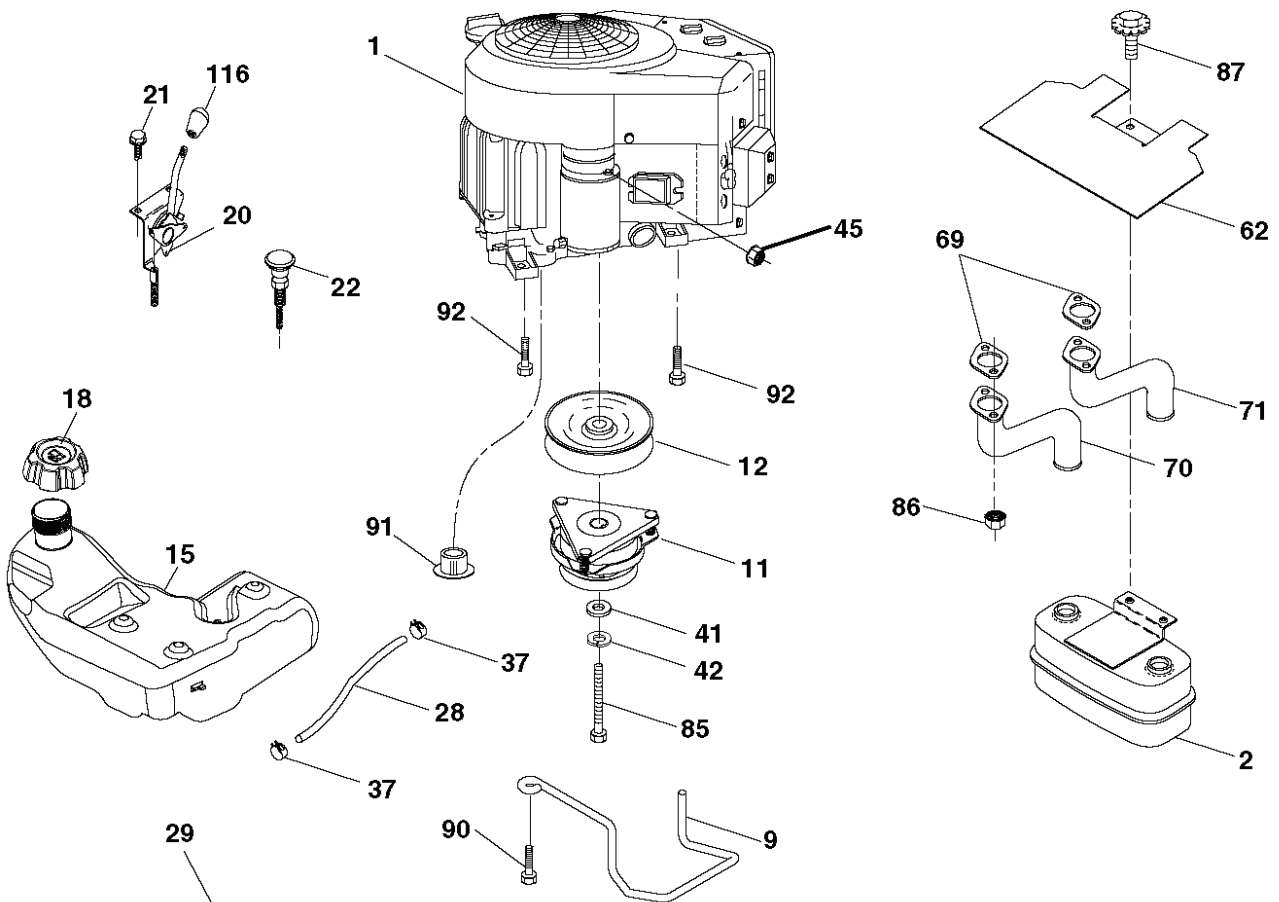

T15S

With 12V Outlet Option

This inset diagram shows the wiring for the 12V outlet option. It includes a 12V outlet (103) and a solenoid (59) connected to the main power line.

REF.	PART NO.	DESCRIPTION	REMARK	QTY.	KIT
1	532163465	BATTERY		1	
2	874760412	BOLT		1	
8	532186491	BOX		1	
16	532176138	MICRO SWITCH		1	
21	532400252	HARNESS		1	
22	532004152	BULB		1	
24	532400253	CABLE		1	
25	532412895	CABLE.STARTER.6G.BL/RE*SUBS/2*		1	
26	532175158	FUSE		1	
27	873510400	NUT		1	
28	532145491	CABLE		1	
29	532401545	SWITCH		1	
30	532193350	IGNITION MODULE		1	
33	532411933	KEY		1	
34	532110712	SWITCH		1	
40	532402167	CABLE		1	
41	817720408	SCREW		1	
42	532131563	COVER		1	
43	532192507	SOLENOID		1	
45	532425270	GAUGE		1	
46	532425271	GAUGE		1	
50	532174651	SWITCH		1	
55	817060512	SCREW		1	
59	532400303	OUTLET-12 VOLT		1	
71	532194276	CABLE ASSY		1	
79	532175242	HOLDER		1	
90	532435395	TERMINAL COVER		1	
91	532190270	STRAP BATTERY MOUNT FRO		1	
99	817670412	SCREW		1	
100	819091416	WASHER		1	
102	532404454	CABLE		1	
103	532421747	HARNESS		1	
105	532407568	SWITCH		1	