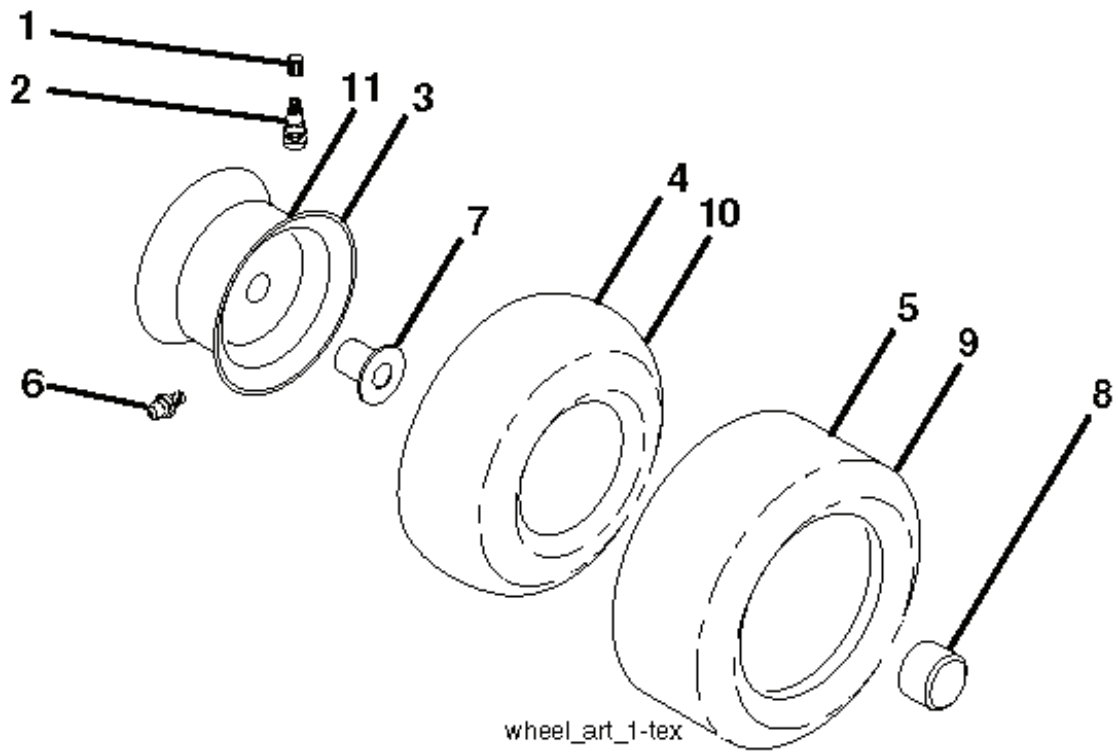

lift-tex_24

REF.	PART NO.	DESCRIPTION	REMARK	QTY.	KIT
2	532422027	SHAFT		1	
3	532195231	LEVER	RH	1	
7	532411555	GRIP		1	
10	532196314	SPRING		1	
41	532175994	NUT		1	
87	532194209	SPRING		1	
88	532410710	SPRING		1	
89	819191912	WASHER		1	
91	532403407	LINK		1	
96	532195263	BUSHING		1	
97	817000612	SCREW		1	
98	574822501	SUSPENSION		1	
114	873360700	NUT		1	

PTO SWITCH
(MATING SIDE)

IGNITION SWITCH

POSITION	CIRCUIT "MAKE"
OFF	M+G+A1
RUN/OVERRIDE	B+A1
RUN	B+A1 L+A2
START	B+S+A1

CHASSIS HARNESS
CONNECTOR
(MATING SIDE)

DASH HARNESS
CONNECTOR

WIRING INSULATED CLIPS
NOTE: IF WIRING INSULATED
CLIPS WERE REMOVED FOR
SERVICING OF UNIT, THEY
SHOULD BE RE-INSTALLED TO
PROPERLY SECURE YOUR
WIRING.

seat-lex_6.5SL_3

REF.	PART NO.	DESCRIPTION	REMARK	QTY.	KIT
1	532424071	SEAT		1	
2	532180166	BRACKET		1	
3	532140675	STRAP		1	
6	873800600	NUT		1	
7	532124181	SPRING		1	
8	532171877	BOLT		1	
10	532196977	PLATE		1	
21	532171852	BOLT		1	
37	873800500	LOCK NUT		1	
40	532425919	HANDLE		1	
41	532198200	SPRING		1	
43	874760612	BOLT		1	
44	819133812	WASHER		1	

REF.	PART NO.	DESCRIPTION	REMARK	QTY.	KIT
1	532059192	CAP VALVE		1	
2	532065139	NIPPLE		1	
3	532144509	RIM SPROCKET	Front 6.5"	1	
4	532008134	HOSE	(Service Item Only)	1	
5	532106230	TIRE	Front 16" x 6.5"	1	
6	532124957	FITTING	(Front Wheel Only)	1	
7	532124959	BEARING	(Front Wheel Only)	1	
8	532175039	HUB CAP		1	
9	532170456	TIRE	Rear 20" x 10"-8"	1	
10	532124926	HOSE	(Service Item Only)	1	
11	532138337	RIM SPROCKET	Rear 8"	1	
	532144334	SEALING FOAM		1	