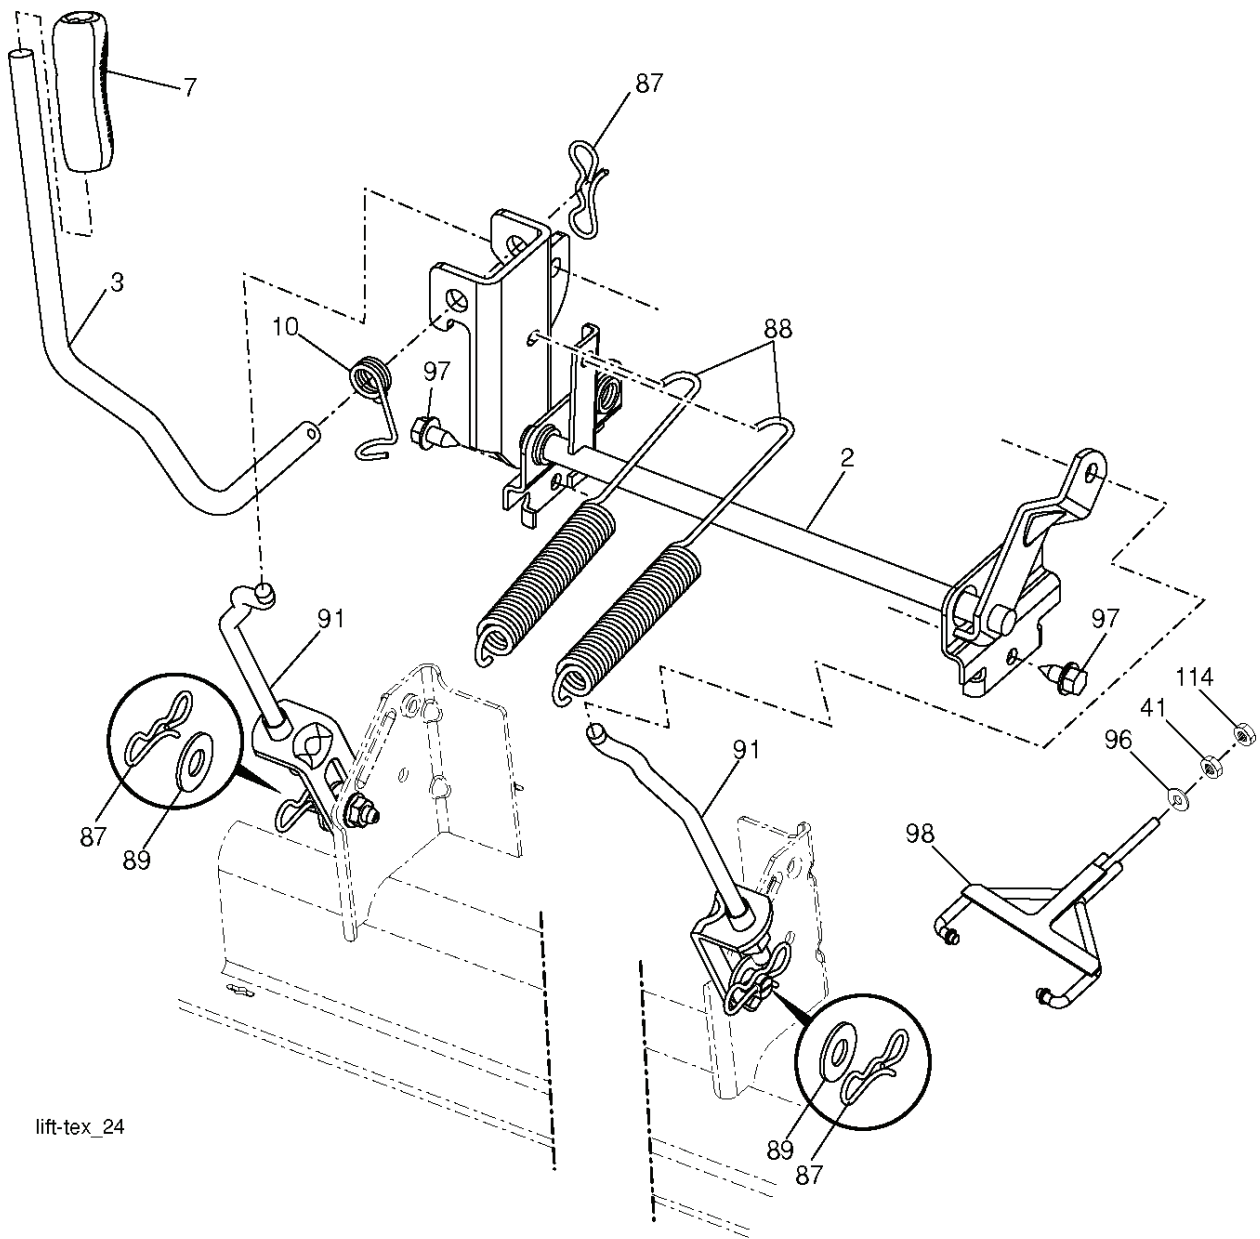

lift-tex_24

REF.	PART NO.	DESCRIPTION	REMARK	QTY.	KIT
2	532422027	SHAFT		1	
3	532195231	LEVER	RH	1	
7	532411555	GRIP		1	
10	532196314	SPRING		1	
41	532175994	NUT		1	
87	532194209	SPRING		1	
88	532410710	SPRING		1	
89	819191912	WASHER		1	
91	532403407	LINK		1	
96	532195263	BUSHING		1	
97	817000612	SCREW		1	
98	574822501	SUSPENSION		1	
114	873360700	NUT		1