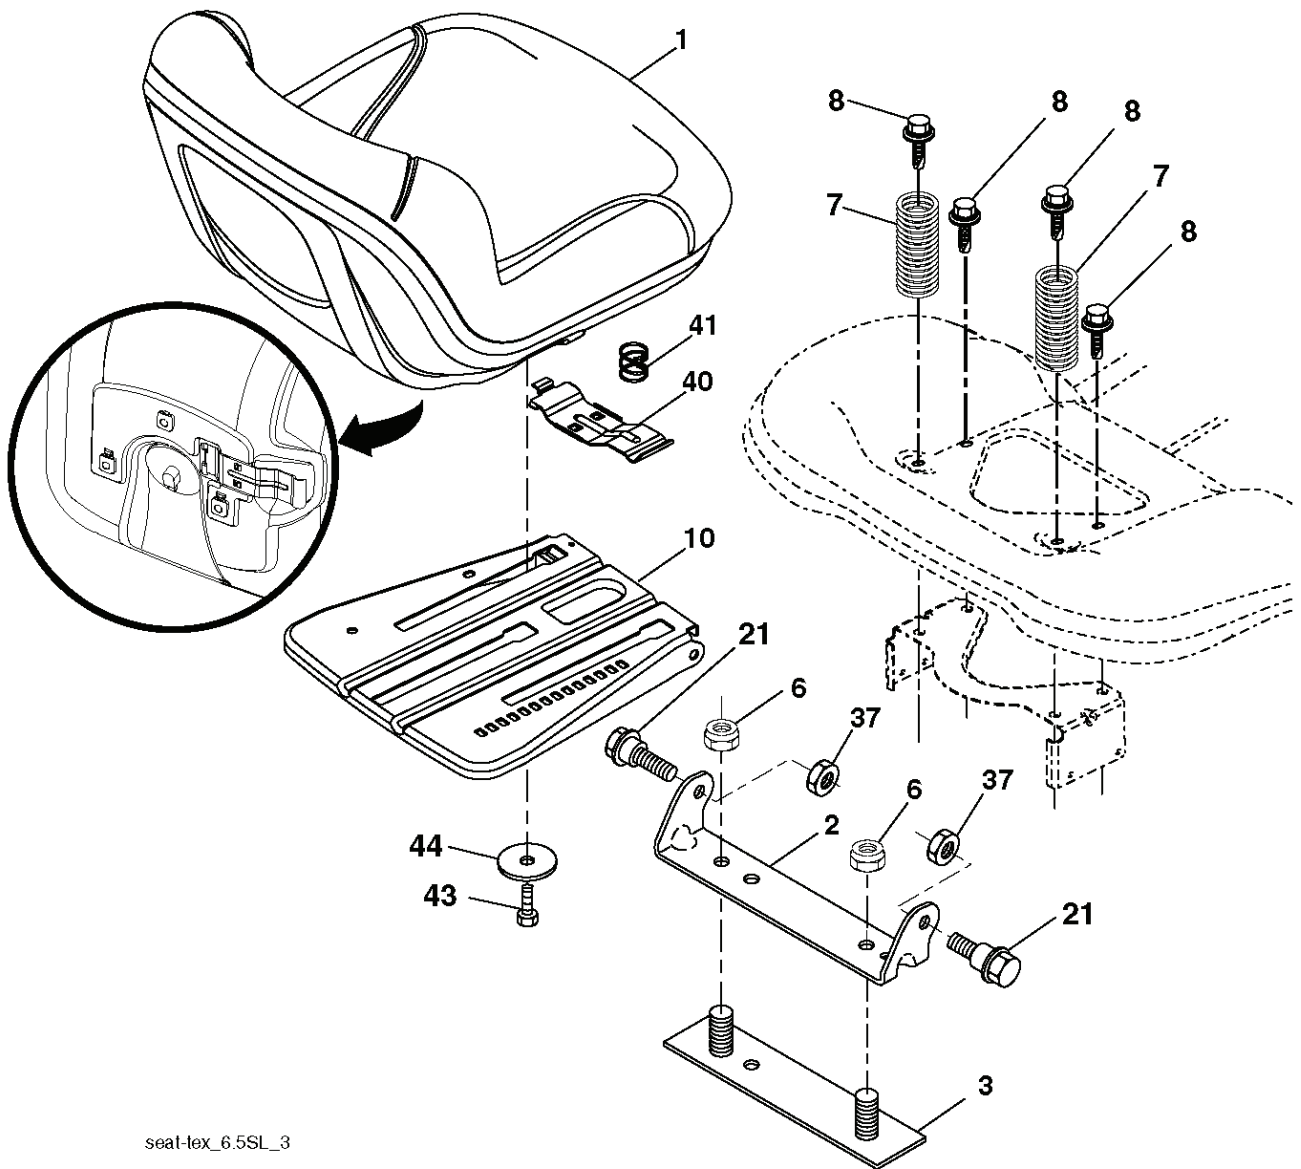

PTO SWITCH
(MATING SIDE)

IGNITION SWITCH

POSITION	CIRCUIT "MAKE"
OFF	M+G+A1
RUN/OVERRIDE	B+A1
RUN	B+A1 L+A2
START	B+S+A1

CHASSIS HARNESS
CONNECTOR
(MATING SIDE)

DASH HARNESS
CONNECTOR

WIRING INSULATED CLIPS
NOTE: IF WIRING INSULATED
CLIPS WERE REMOVED FOR
SERVICING OF UNIT, THEY
SHOULD BE RE-INSTALLED TO
PROPERLY SECURE YOUR
WIRING.

seat-lex_6.5SL_3

REF.	PART NO.	DESCRIPTION	REMARK	QTY.	KIT
1	532424071	SEAT		1	
2	532180166	BRACKET		1	
3	532140675	STRAP		1	
6	873800600	NUT		1	
7	532124181	SPRING		1	
8	532171877	BOLT		1	
10	532196977	PLATE		1	
21	532171852	BOLT		1	
37	873800500	LOCK NUT		1	
40	532425919	HANDLE		1	
41	532198200	SPRING		1	
43	874760612	BOLT		1	
44	819133812	WASHER		1	