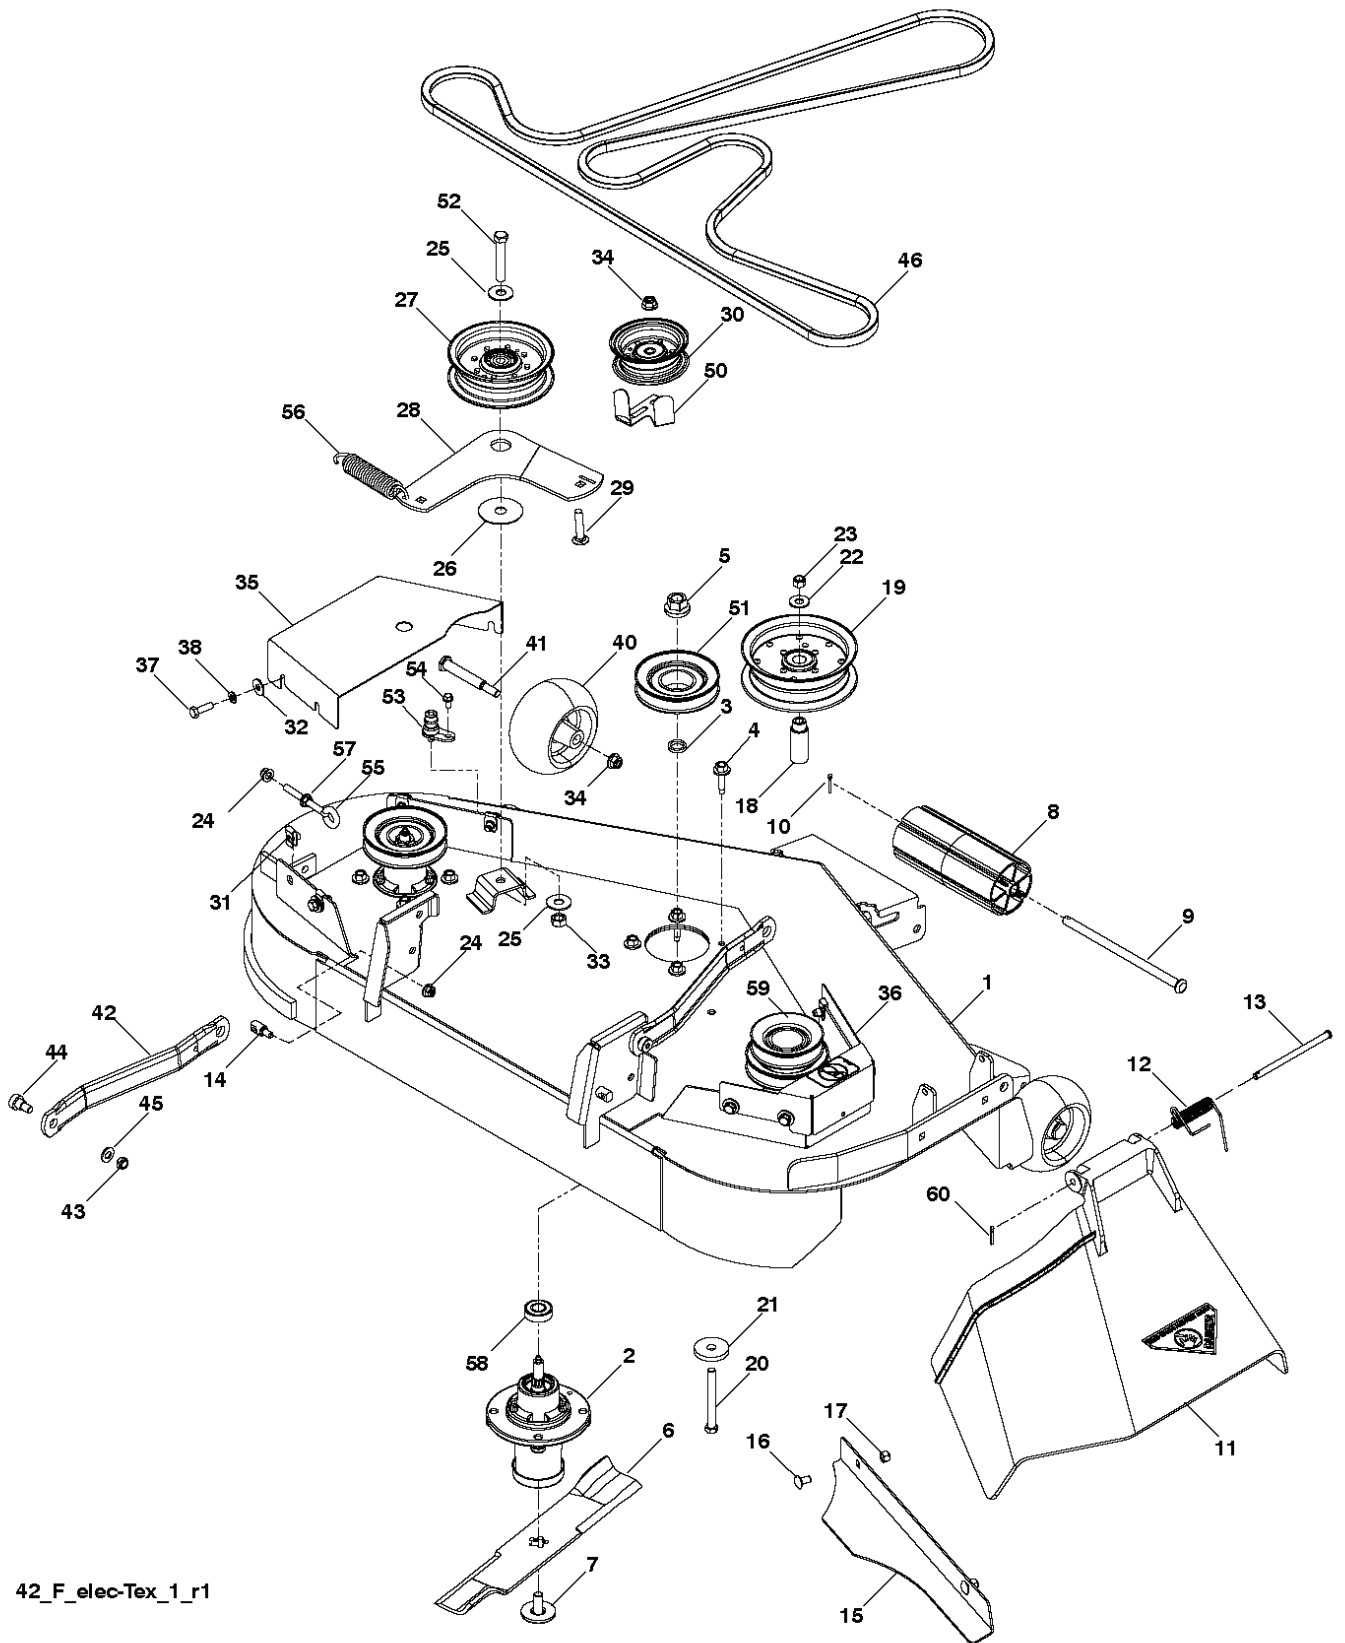

42_F_elec-Tex_1_r1

REF.	PART NO.	DESCRIPTION	REMARK	QTY.	KIT
1	575438001	DECK		1	
2	539112170	HOUSING ASSY		1	
3	539107520	WASHER		1	
4	539107630	SCREW		1	
5	539107590	NUT		1	
6	539112078	BLADE		1	
7	539107522	BOLT		1	
8	532176066	ROLLER		1	
9	532179127	ROD ROLLER NOSE		1	
10	532194208	PIN		1	
11	539110731	CHUTE		1	
12	539110735	SPRING		1	
13	539110736	CLEVIS PIN		1	
14	532195161	STUD		1	
15	539112413	PLATE		1	
16	539990799	BOLT		1	
17	539990717	NUT		1	
18	575224501	BUSHING		1	
19	539132728	PULLEY		1	
20	539108271	BOLT		1	
21	539106504	WASHER		1	
22	539990517	WASHER		1	
23	539976979	NUT		1	
24	539112899	NUT, 5/16-18, NYLOC		1	
25	539104864	WASHER		1	
26	532178515	WASHER		1	
27	532196104	PULLEY		1	
28	574827102	ARM		1	
29	539990923	RHSNB 3/8-16X1-3/4 GR 5 ZD		1	
30	532177968	PULLEY		1	
31	539104763	CLIP		1	
32	539990692	WASHER		1	
33	539119124	NUT		1	
34	521996501	NUT		1	
35	575224702	SHIELD		1	
36	575500302	SHIELD		1	
37	539990209	SCREW		1	
38	539990187	WASHER		1	
40	539107610	WHEEL		1	
41	539107608	BOLT		1	
42	532195185	ARM		1	
43	539200282	NUT		1	
44	539113621	SB 3/8-16 X 3/8 SKT HD ZD		1	
45	539990122	WASHER		1	
46	574845601	BELT		1	
50	575224301	GUARD		1	
51	575224401	PULLEY		1	
52	539104870	BOLT		1	
53	532415598	HOSE COUPLING		1	
54	539108461	SCREW		1	
55	539115574	EYE BOLT		1	
56	539106850	SPRING		1	
57	539990585	NUT		1	
58	539112050	BALL BEARING		1	
59	575416201	PULLEY		1	
60	532169484	PIN		1	
--	532445357	CUTTING DECK		1	
	PART NO.		REMARK		KIT