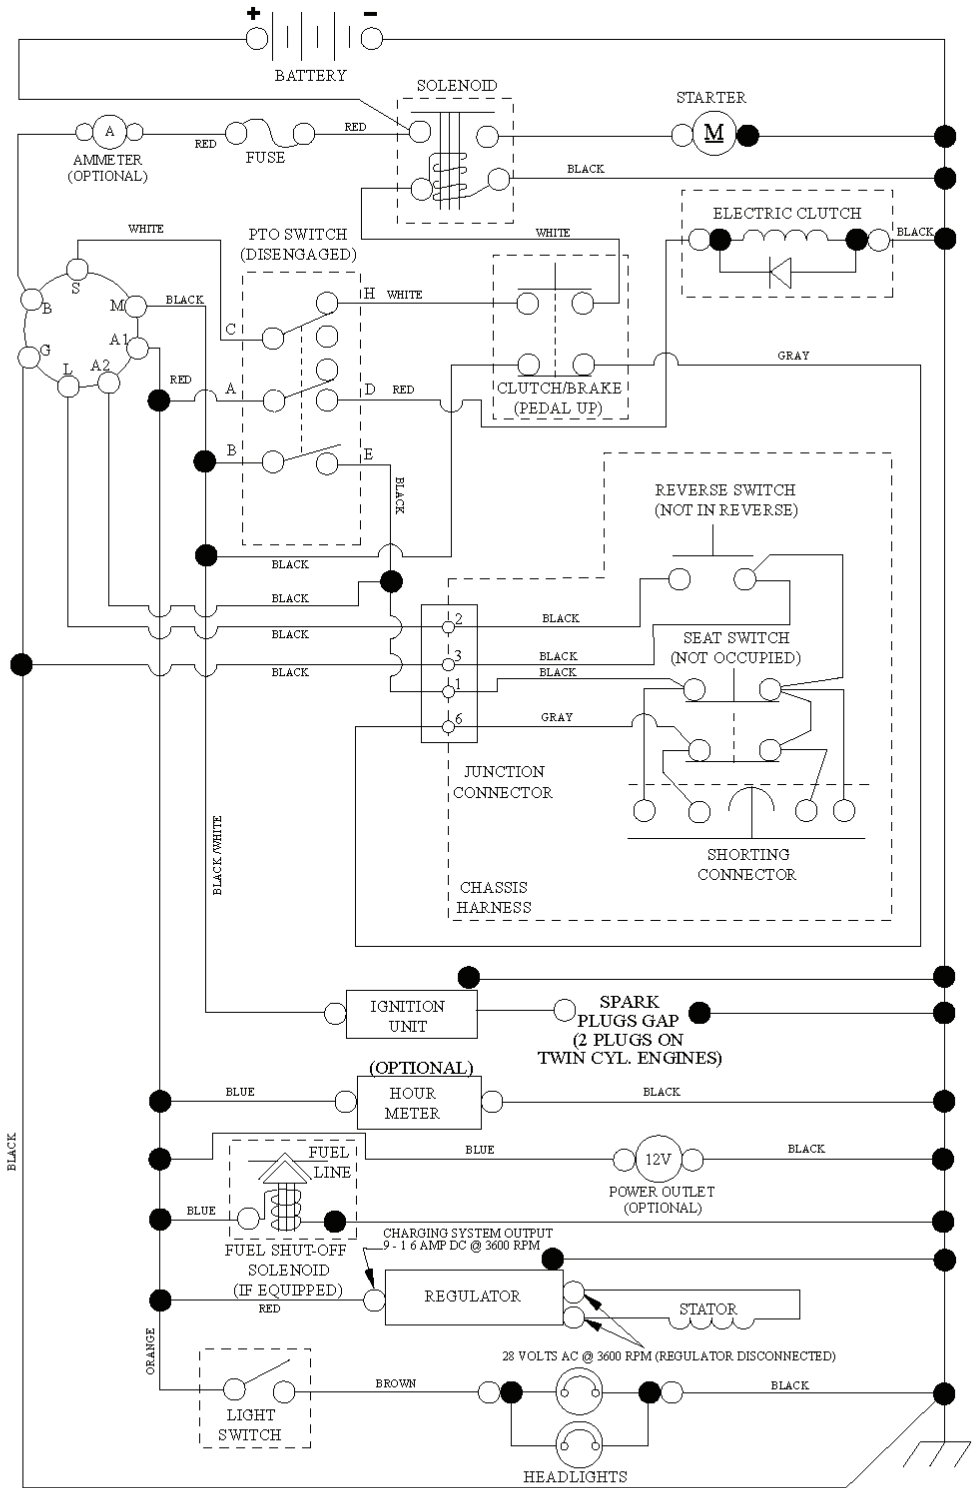

T15S

With 12V Outlet Option

This inset diagram shows the wiring for the 12V outlet option. It includes a 12V outlet (103) and a solenoid (59) connected to the main power line.

REF.	PART NO.	DESCRIPTION	REMARK	QTY.	KIT
1	532163465	BATTERY		1	
2	874760412	BOLT		1	
8	532186491	BOX		1	
16	532176138	MICRO SWITCH		1	
21	532400252	HARNESS		1	
22	532004152	BULB		1	
24	532400253	CABLE		1	
25	532412895	CABLE.STARTER.6G.BL/RE*SUBS/2*		1	
26	532175158	FUSE		1	
27	873510400	NUT		1	
28	532145491	CABLE		1	
29	532401545	SWITCH		1	
30	532193350	IGNITION MODULE		1	
33	532411933	KEY		1	
34	532110712	SWITCH		1	
40	532402167	CABLE		1	
41	817720408	SCREW		1	
42	532131563	COVER		1	
43	532192507	SOLENOID		1	
45	532425270	GAUGE		1	
46	532425271	GAUGE		1	
50	532174651	SWITCH		1	
55	817060512	SCREW		1	
59	532400303	OUTLET-12 VOLT		1	
71	532194276	CABLE ASSY		1	
79	532175242	HOLDER		1	
90	532435395	TERMINAL COVER		1	
91	532190270	STRAP BATTERY MOUNT FRO		1	
99	817670412	SCREW		1	
100	819091416	WASHER		1	
102	532404454	CABLE		1	
103	532421747	HARNESS		1	
105	532407568	SWITCH		1	

PTO SWITCH
(MATING SIDE)

IGNITION SWITCH

POSITION	CIRCUIT "MAKE"
OFF	M+G+A1
RUN/OVERRIDE	B+A1
RUN	B+A1 L+A2
START	B+S+A1

CHASSIS HARNESS
CONNECTOR
(MATING SIDE)

DASH HARNESS
CONNECTOR

WIRING INSULATED CLIPS
NOTE: IF WIRING INSULATED
CLIPS WERE REMOVED FOR
SERVICING OF UNIT, THEY
SHOULD BE RE-INSTALLED TO
PROPERLY SECURE YOUR
WIRING.