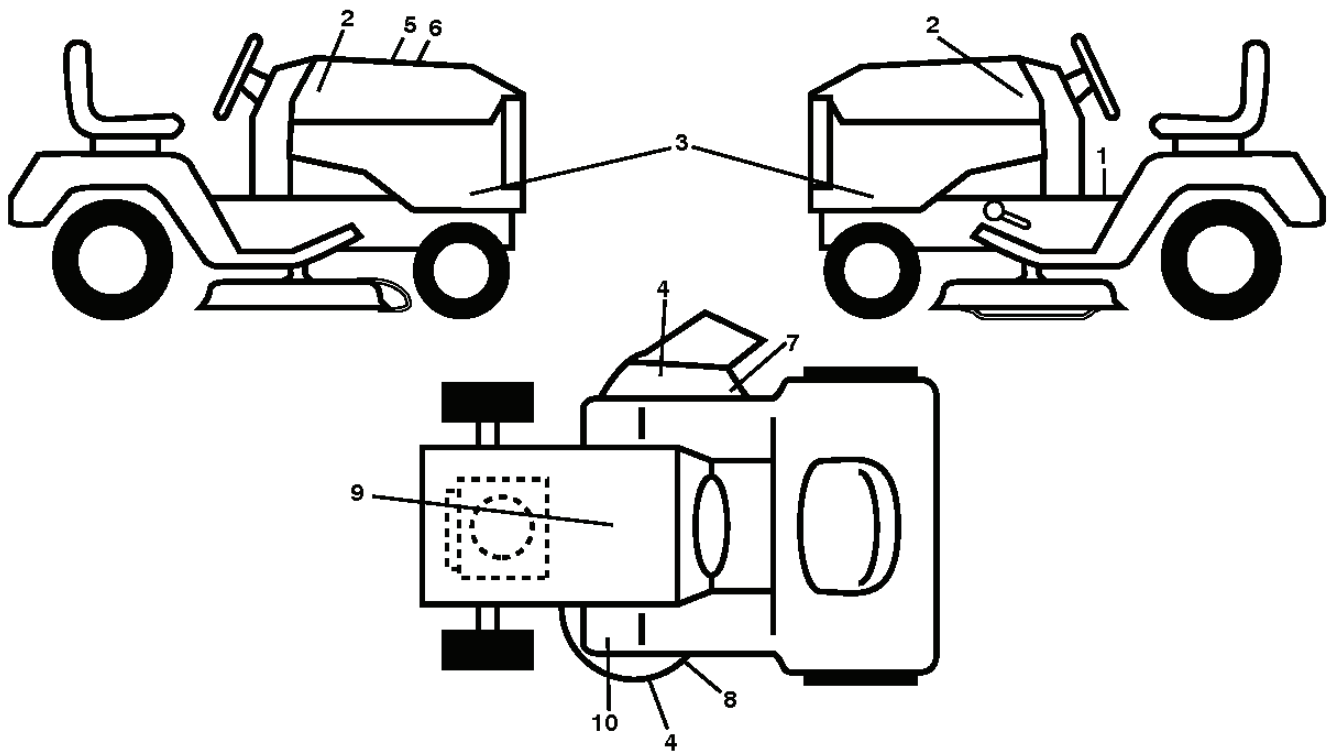

REF.	PART NO.	DESCRIPTION	REMARK	QTY.	KIT
1	532411657	DECAL		1	
2	581627301	DECAL		1	
3	532440427	DECAL		1	
4	539105743	DECAL		1	
5	532423829	DECAL		1	
6	532440232	DECAL		1	
7	539113224	DECAL		1	
8	532198785	LABEL		1	
9	532145005	DECAL		1	
10	532418600	DECAL		1	
	532166960	DECAL		1	
	532410805	PAD	LH	1	
	532410806	PAD, FOOTREST. RH	RH	1