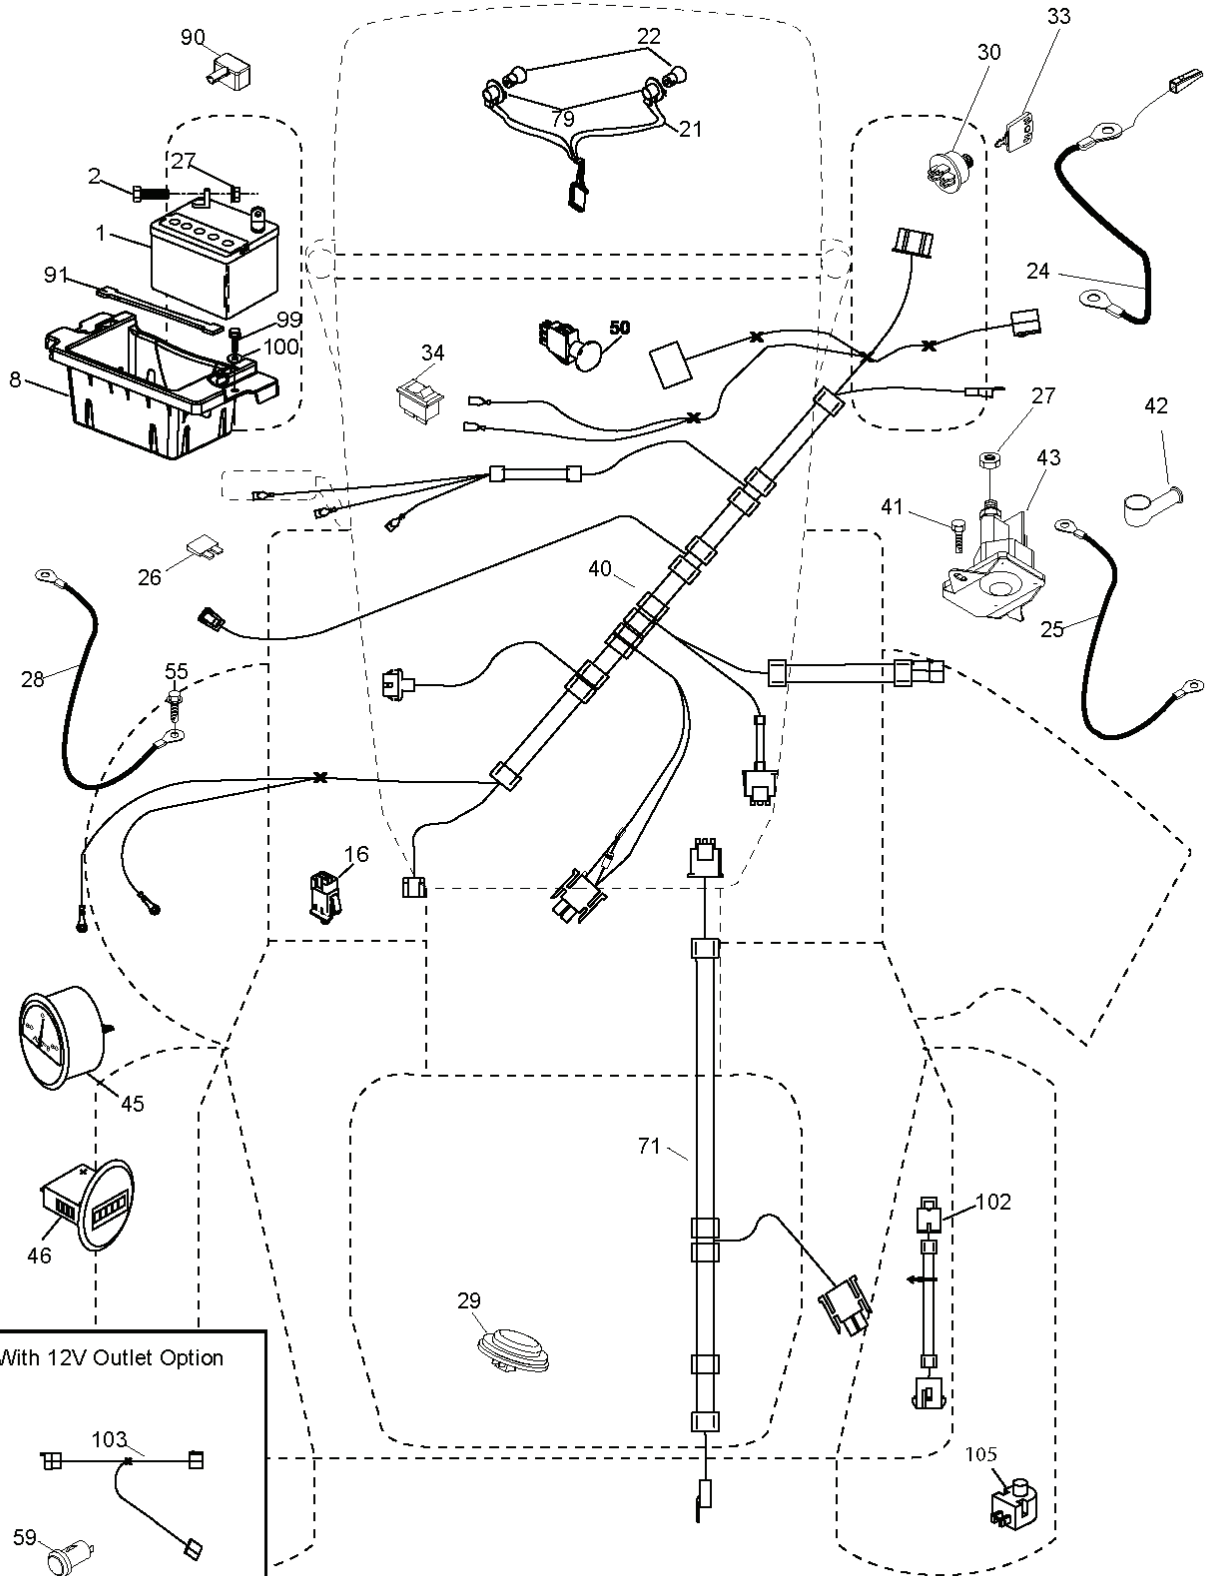

T15S

With 12V Outlet Option

This inset diagram shows the optional 12V outlet (103) and horn (59) wiring. The 12V outlet (103) is connected to the main harness (40) and the horn (59) is connected to the horn relay (50).

REF.	PART NO.	DESCRIPTION	REMARK	QTY.	KIT
1	532163465	BATTERY		1	
2	874760412	BOLT		1	
8	532186491	BOX		1	
16	532176138	MICRO SWITCH		1	
21	532400252	HARNESS		1	
22	532004152	BULB		1	
24	532400253	CABLE		1	
25	532412895	CABLE.STARTER.6G.BL/RE*SUBS/2*		1	
26	532175158	FUSE		1	
27	873510400	NUT		1	
28	532145491	CABLE		1	
29	532401545	SWITCH		1	
30	532193350	IGNITION MODULE		1	
33	532411935	KEY		1	
34	532110712	SWITCH		1	
40	532402167	CABLE		1	
41	817720408	SCREW		1	
42	532131563	COVER		1	
43	532192507	SOLENOID		1	
45	532425270	GAUGE		1	
46	532425271	GAUGE		1	
50	532174651	SWITCH		1	
55	817060512	SCREW		1	
59	532400303	OUTLET-12 VOLT		1	
71	532194276	CABLE ASSY		1	
79	532175242	HOLDER		1	
90	532435395	TERMINAL COVER		1	
91	532190270	STRAP BATTERY MOUNT FRO		1	
99	817670412	SCREW		1	
100	819091416	WASHER		1	
102	532404454	CABLE		1	
103	532421747	HARNESS		1	
105	532407568	SWITCH		1