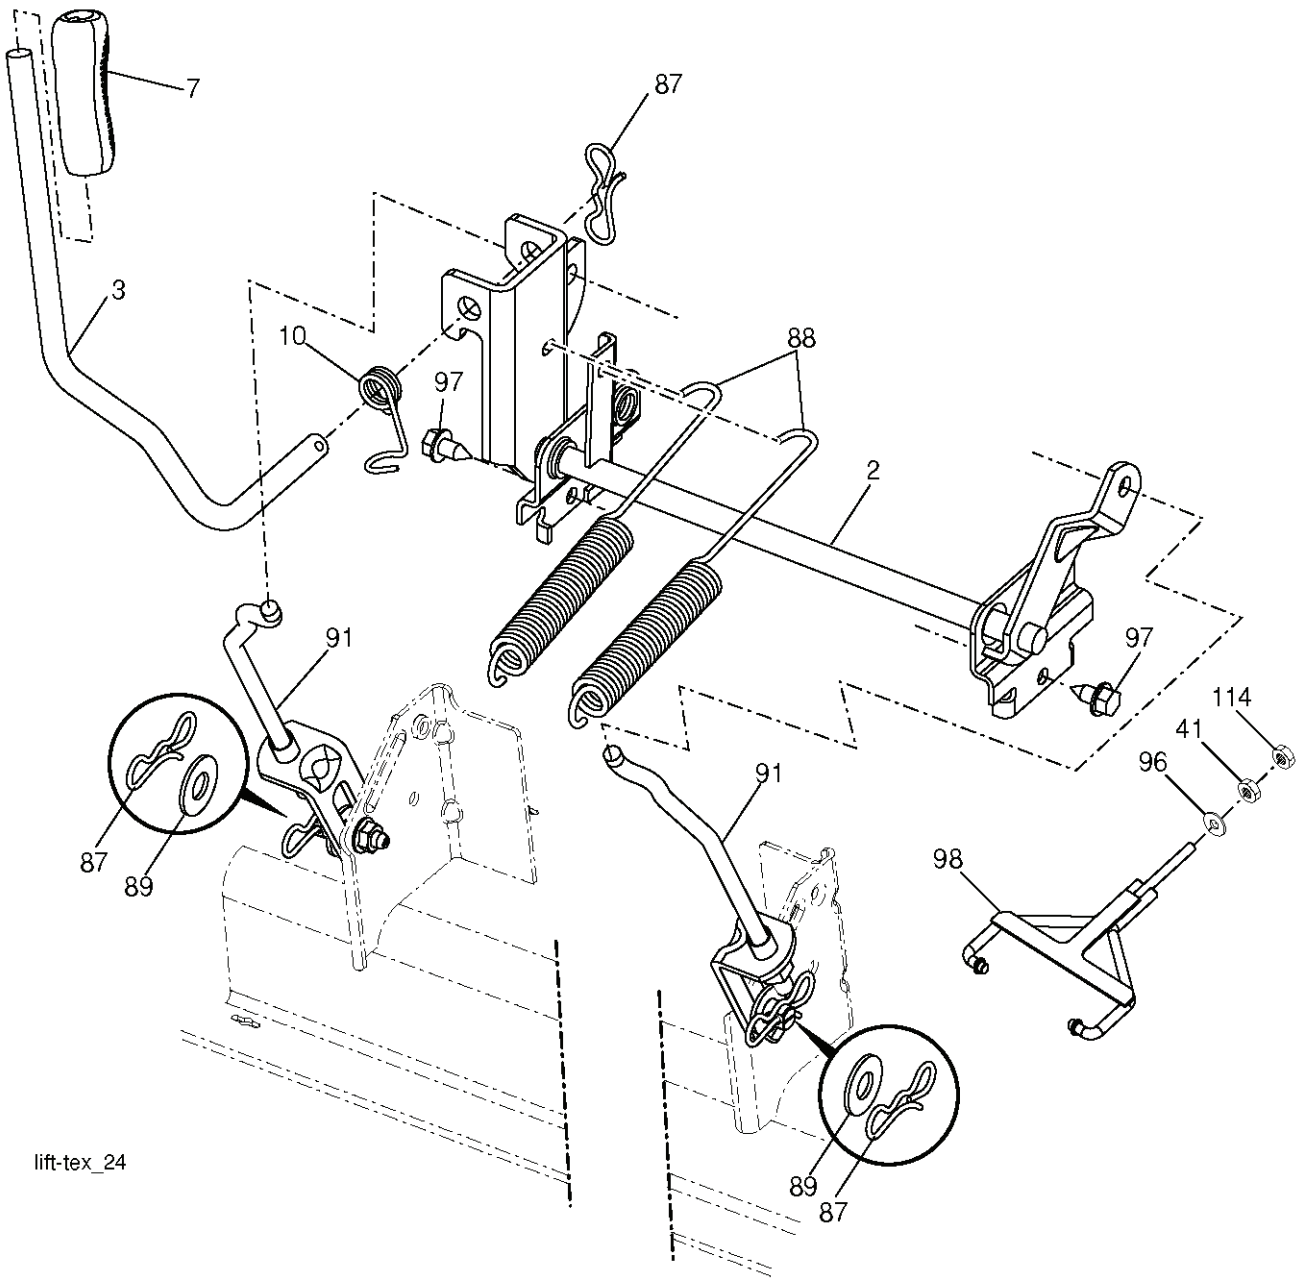

42_F_elec-Tex_2_r1

REF.	PART NO.	DESCRIPTION	REMARK	QTY.	KIT
1	574778902	DECK		1	
2	539112170	HOUSING ASSY		1	
3	532187690	WASHER		1	
4	539107630	SCREW		1	
5	532400234	NUT		1	
6	539112078	BLADE		1	
7	532193003	SCREW		1	
8	532176066	ROLLER		1	
9	532179127	ROD ROLLER NOSE		1	
10	532194208	PIN		1	
11	539110731	CHUTE		1	
12	539110735	SPRING		1	
13	539110736	CLEVIS PIN		1	
14	532195161	STUD		1	
15	539112412	PLATE		1	
16	539990799	BOLT		1	
17	539990717	NUT		1	
18	575224501	BUSHING		1	
19	539132728	PULLEY		1	
20	539108271	BOLT		1	
21	539106504	WASHER		1	
22	539990517	WASHER		1	
23	539976979	NUT		1	
24	539112899	NUT, 5/16-18, NYLOC		1	
25	539104864	WASHER		1	
26	532178515	WASHER		1	
27	532196104	PULLEY		1	
28	574827101	ARM		1	
29	539990923	RHSNB 3/8-16X1-3/4 GR 5 ZD		1	
30	532177968	PULLEY		1	
31	539104763	CLIP		1	
32	539990692	WASHER		1	
33	539132019	NUT		1	
34	521996501	NUT		1	
35	575224702	SHIELD		1	
36	575967102	SHIELD		1	
37	539990209	SCREW		1	
38	539990187	WASHER		1	
40	539107610	WHEEL		1	
41	532193406	BOLT		1	
42	532195185	ARM		1	
43	539200282	NUT		1	
44	539113621	SB 3/8-16 X 3/8 SKT HD ZD		1	
45	539990122	WASHER		1	
46	574845601	BELT		1	
50	575224301	GUARD		1	
51	575224401	PULLEY		1	
52	539104870	BOLT		1	
53	532415598	HOSE COUPLING		1	
54	539108461	SCREW		1	
55	539115574	EYE BOLT		1	
56	539106850	SPRING		1	
58	539112050	BALL BEARING		1	
59	575416201	PULLEY		1	
60	532169484	PIN		1	
251	532164173	KEEPER		1	
--	532445357	CUTTING DECK		1	

lift-tex_24

REF.	PART NO.	DESCRIPTION	REMARK	QTY.	KIT
2	532422027	SHAFT		1	
3	532195231	LEVER	RH	1	
7	532411555	GRIP		1	
10	532196314	SPRING		1	
41	532175994	NUT		1	
87	532194209	SPRING		1	
88	532410710	SPRING		1	
89	819191912	WASHER		1	
91	532403407	LINK		1	
96	532195263	BUSHING		1	
97	817000612	SCREW		1	
98	574822501	SUSPENSION		1	
114	873360700	NUT		1	