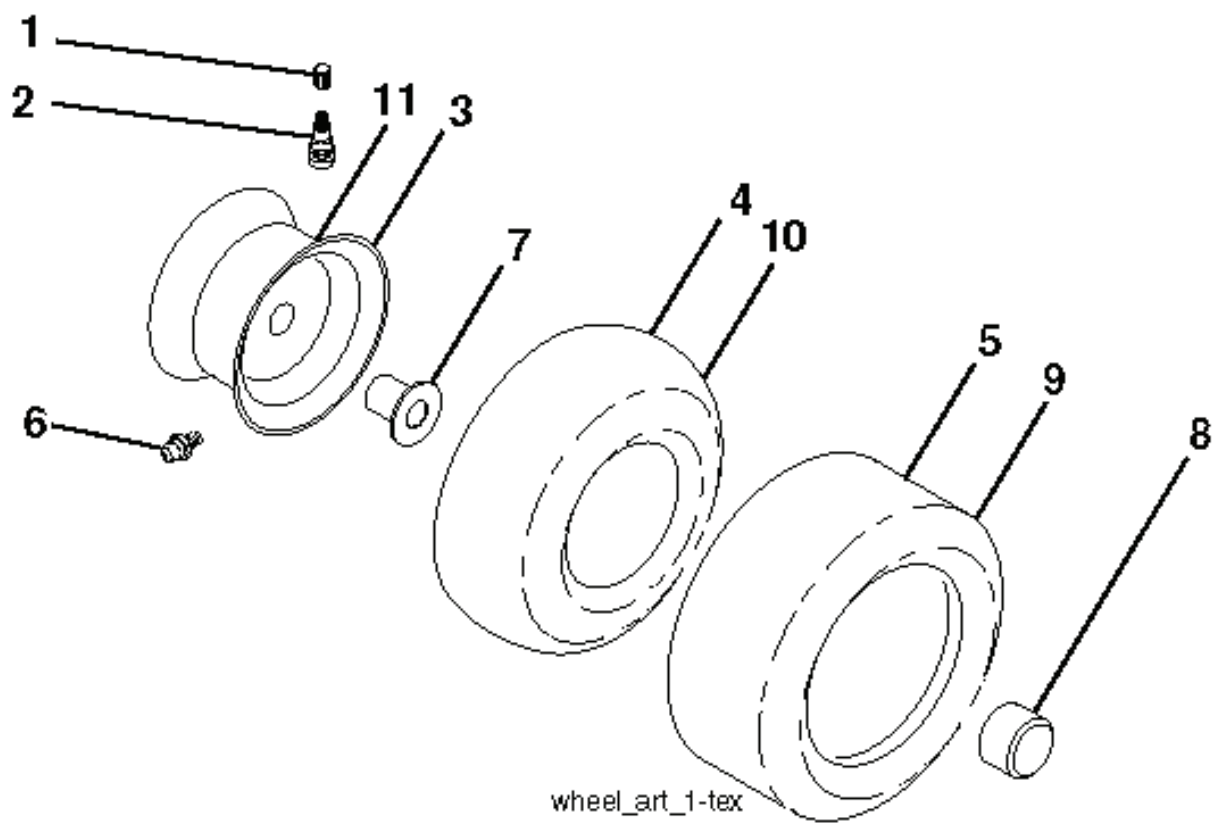

PTO SWITCH
(MATING SIDE)

IGNITION SWITCH

POSITION	CIRCUIT	"MAKE"
OFF	M+G+A1	
RUN/OVERRIDE	B+A1	
RUN	B+A1	L+A2
START	B + S + A1	

CHASSIS HARNESS
CONNECTOR
(MATING SIDE)

DASH HARNESS
CONNECTOR

WIRING INSULATED CLIPS
NOTE: IF WIRING INSULATED CLIPS WERE REMOVED FOR SERVICING OF UNIT, THEY SHOULD BE RE-INSTALLED TO PROPERLY SECURE YOUR WIRING.

●
NON-REMOVABLE CONNECTIONS

○
REMOVABLE CONNECTIONS

seat-tex_6.5SL_3

REF.	PART NO.	DESCRIPTION	REMARK	QTY.	KIT
1	532424071	SEAT		1	
2	532180166	BRACKET		1	
3	532140675	STRAP		1	
6	873800600	NUT		1	
7	532124181	SPRING		1	
8	532171877	BOLT		1	
10	532196977	PLATE		1	
21	532171852	BOLT		1	
37	873800500	LOCK NUT		1	
40	532439871	HANDLE		1	
41	532198200	SPRING		1	
43	874760612	BOLT		1	
44	819133812	WASHER		1	

REF.	PART NO.	DESCRIPTION	REMARK	QTY.	KIT
1	532439740	STEERING WHEEL		1	
2	532195968	SHAFT		1	
4	532403089	SPINDLE SHAFT	LH	1	
5	532403090	SPINDLE SHAFT	RH	1	
6	532124931	WASHER		1	
7	532121748	WASHER		1	
8	812000029	RETAINER RING		1	
9	532121232	HUB CAP		1	
13	532121749	WASHER		1	
14	810040600	WASHER		1	
15	873540600	NUT		1	
16	532408219	SHAFT		1	
19	532194729	PLATE		1	
21	532186737	ADAPTER		1	
22	532420537	SUPPORT		1	
26	532439743	HUB CAP		1	
28	817000612	SCREW		1	
35	532194732	PLATE		1	
45	819183812	WASHER		1	
50	873900600	NUT		1	
51	873940800	NUT		1	
53	532188967	WASHER		1	
54	874760636	BOLT		1	
55	532414736	SPACER		1	
58	532194747	BOLT		1	
59	532194748	WASHER		1	
60	873971000	NUT		1	
61	532194740	LINK		1	
62	532194741	LINK		1	
63	817000512	SCREW		1	
64	532199849	SPRING RETAINER		1	
65	532194734	BRACKET		1	
66	871020748	BOLT		1	
67	532194737	BUSHING		1	
68	873900700	NUT		1	
69	532199162	WASHER		1	
70	532196197	BRACKET		1	
78	532057079	WASHER		1	