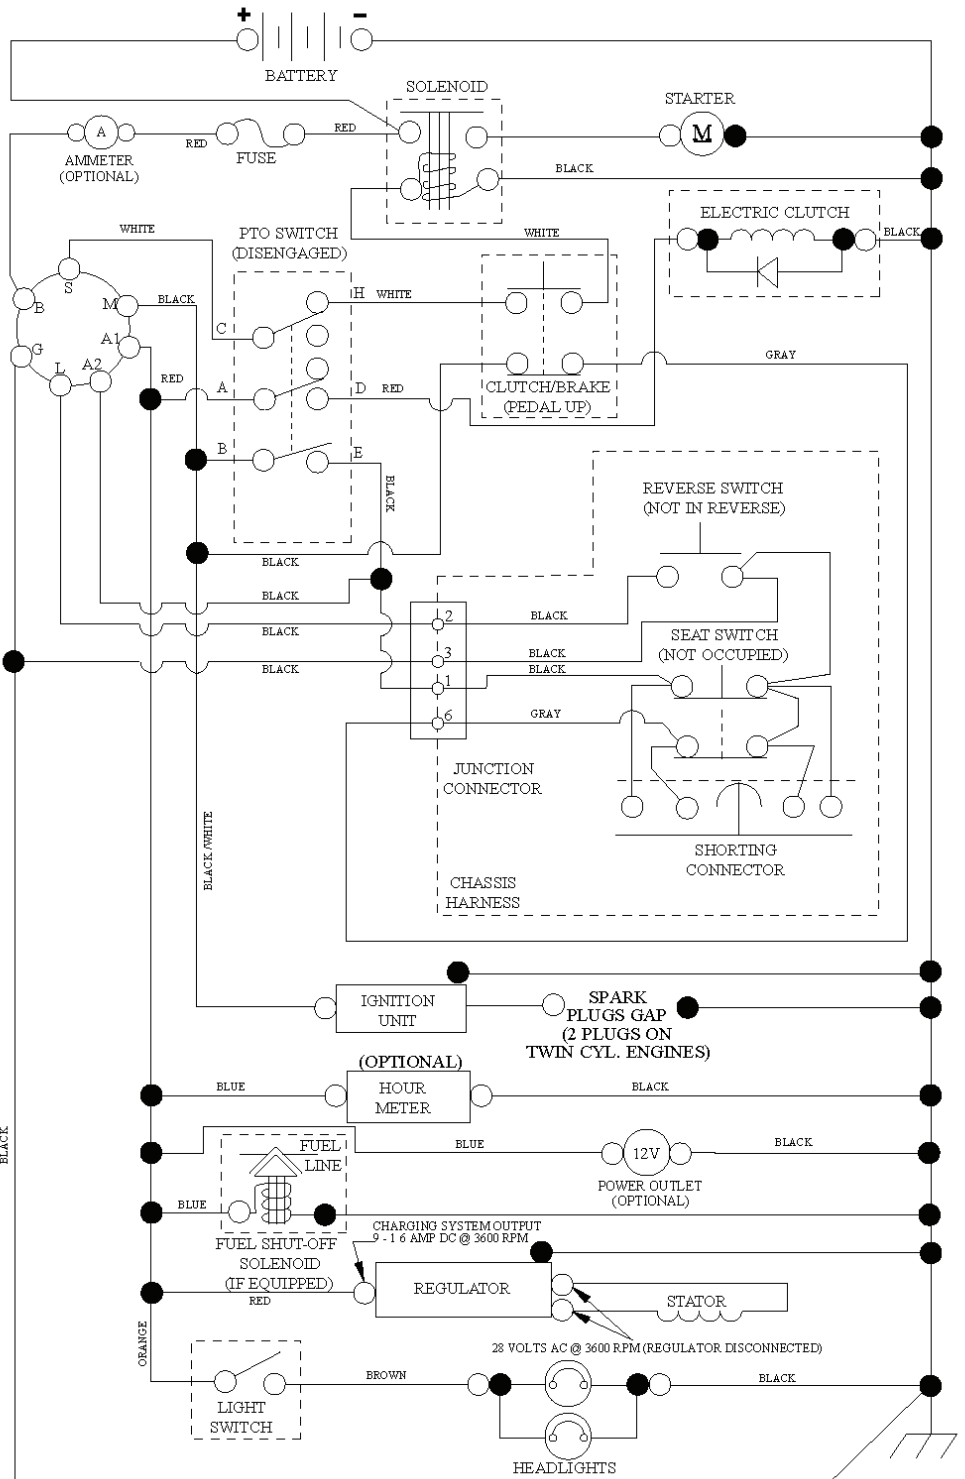

POSITION	CIRCUIT	"MAKE"
OFF	M+G+A1	
RUN/OVERRIDE	B+A1	
RUN	B+A1	L+A2
START	B + S + A1	

WIRING INSULATED CLIPS
NOTE: IF WIRING INSULATED CLIPS WERE REMOVED FOR SERVICING OF UNIT, THEY SHOULD BE RE-INSTALLED TO PROPERLY SECURE YOUR WIRING.

●
NON-REMOVABLE CONNECTIONS

○
REMOVABLE CONNECTIONS