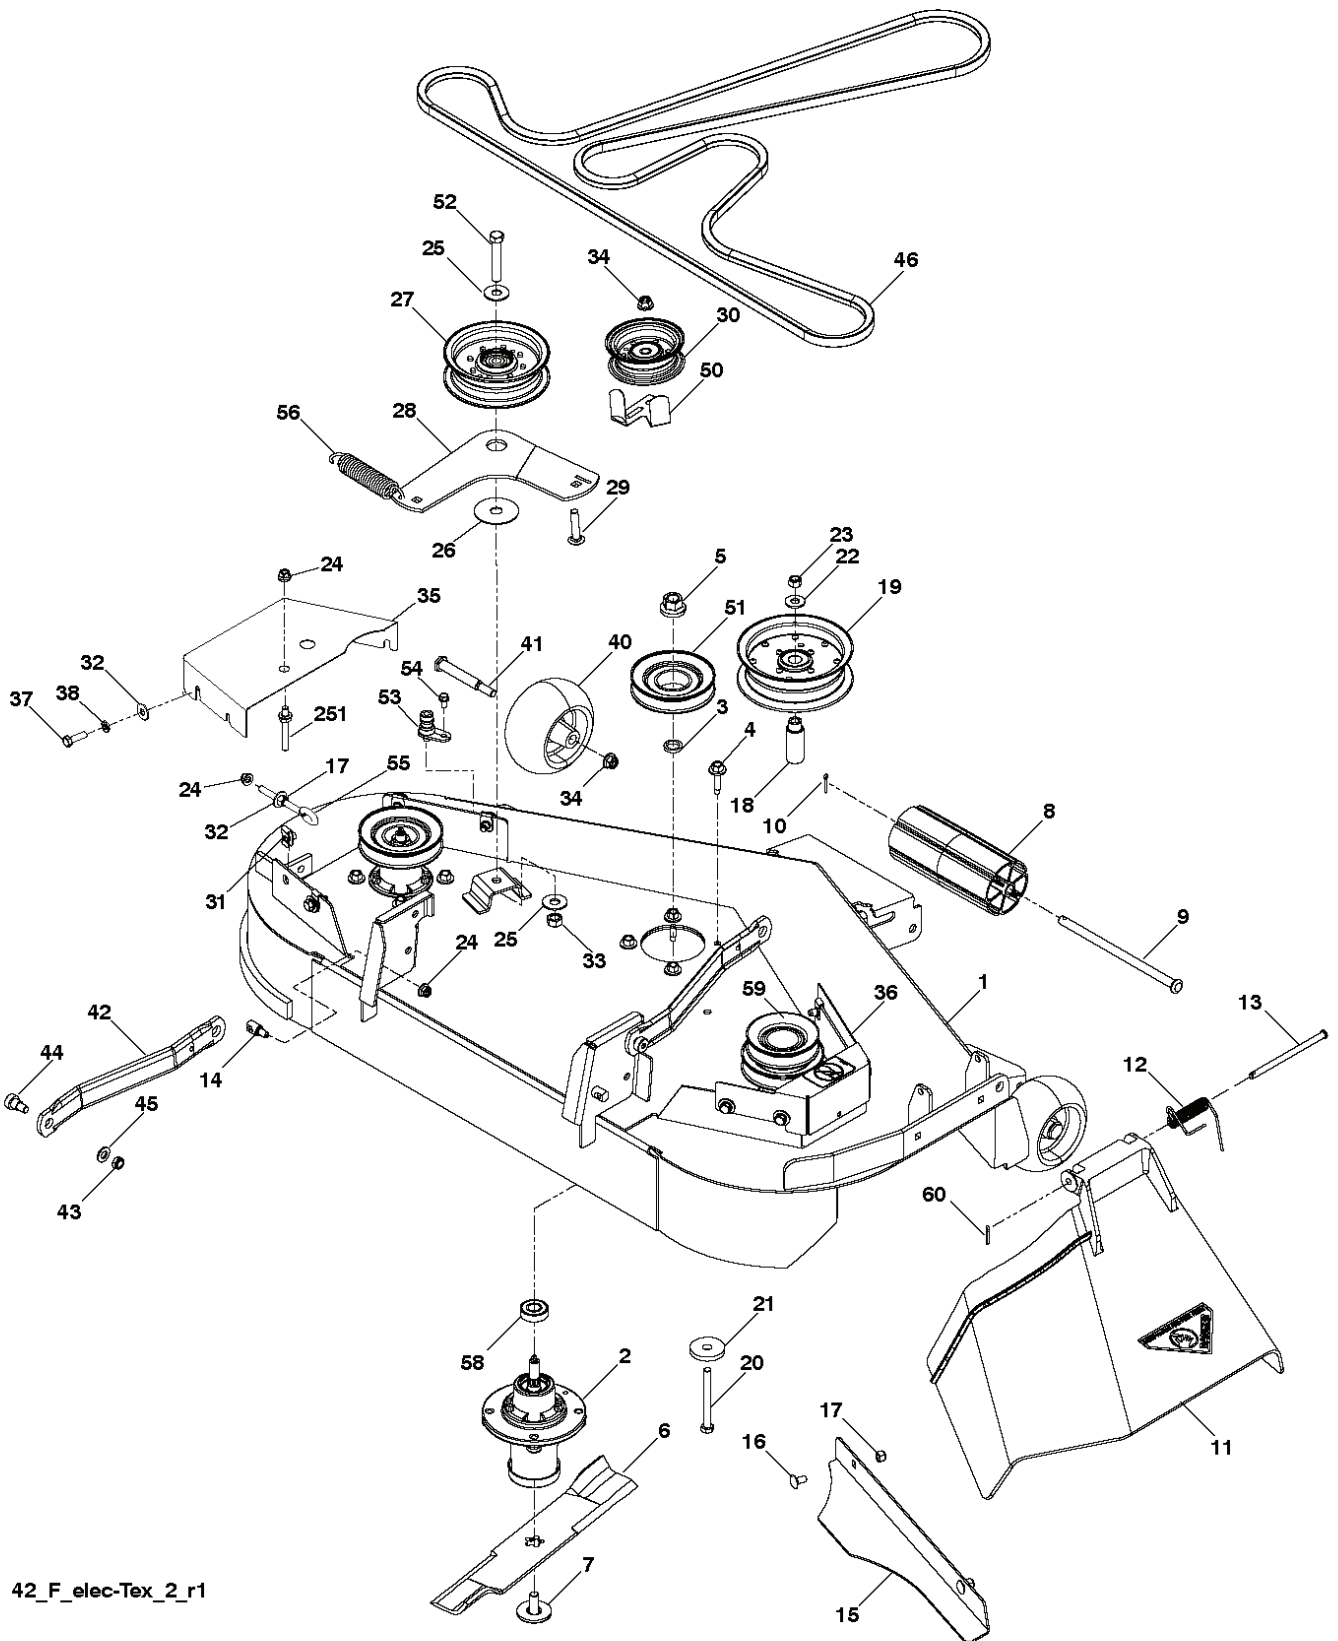

42_F_elec-Tex_2_r1

REF.	PART NO.	DESCRIPTION	REMARK	QTY.	KIT
1	574778902	DECK		1	
2	539112170	HOUSING ASSY		1	
3	532187690	WASHER		1	
4	539107630	SCREW		1	
5	532400234	NUT		1	
6	539112078	BLADE		1	
7	532193003	SCREW		1	
8	532176066	ROLLER		1	
9	532179127	ROD ROLLER NOSE		1	
10	532194208	PIN		1	
11	539110731	CHUTE		1	
12	539110735	SPRING		1	
13	539110736	CLEVIS PIN		1	
14	532195161	STUD		1	
15	539112412	PLATE		1	
16	539990799	BOLT		1	
17	539990717	NUT		1	
18	575224501	BUSHING		1	
19	539132728	PULLEY		1	
20	539108271	BOLT		1	
21	539106504	WASHER		1	
22	539990517	WASHER		1	
23	539976979	NUT		1	
24	539112899	NUT, 5/16-18, NYLOC		1	
25	539104864	WASHER		1	
26	532178515	WASHER		1	
27	532196104	PULLEY		1	
28	574827101	ARM		1	
29	539990923	RHSNB 3/8-16X1-3/4 GR 5 ZD		1	
30	532177968	PULLEY		1	
31	539104763	CLIP		1	
32	539990692	WASHER		1	
33	539132019	NUT		1	
34	521996501	NUT		1	
35	575224702	SHIELD		1	
36	575967102	SHIELD		1	
37	539990209	SCREW		1	
38	539990187	WASHER		1	
40	539107610	WHEEL		1	
41	532193406	BOLT		1	
42	532195185	ARM		1	
43	539200282	NUT		1	
44	539113621	SB 3/8-16 X 3/8 SKT HD ZD		1	
45	539990122	WASHER		1	
46	574845601	BELT		1	
50	575224301	GUARD		1	
51	575224401	PULLEY		1	
52	539104870	BOLT		1	
53	532415598	HOSE COUPLING		1	
54	539108461	SCREW		1	
55	539115574	EYE BOLT		1	
56	539106850	SPRING		1	
58	539112050	BALL BEARING		1	
59	575416201	PULLEY		1	
60	532169484	PIN		1	
251	532164173	KEEPER		1	
--	532445357	CUTTING DECK		1