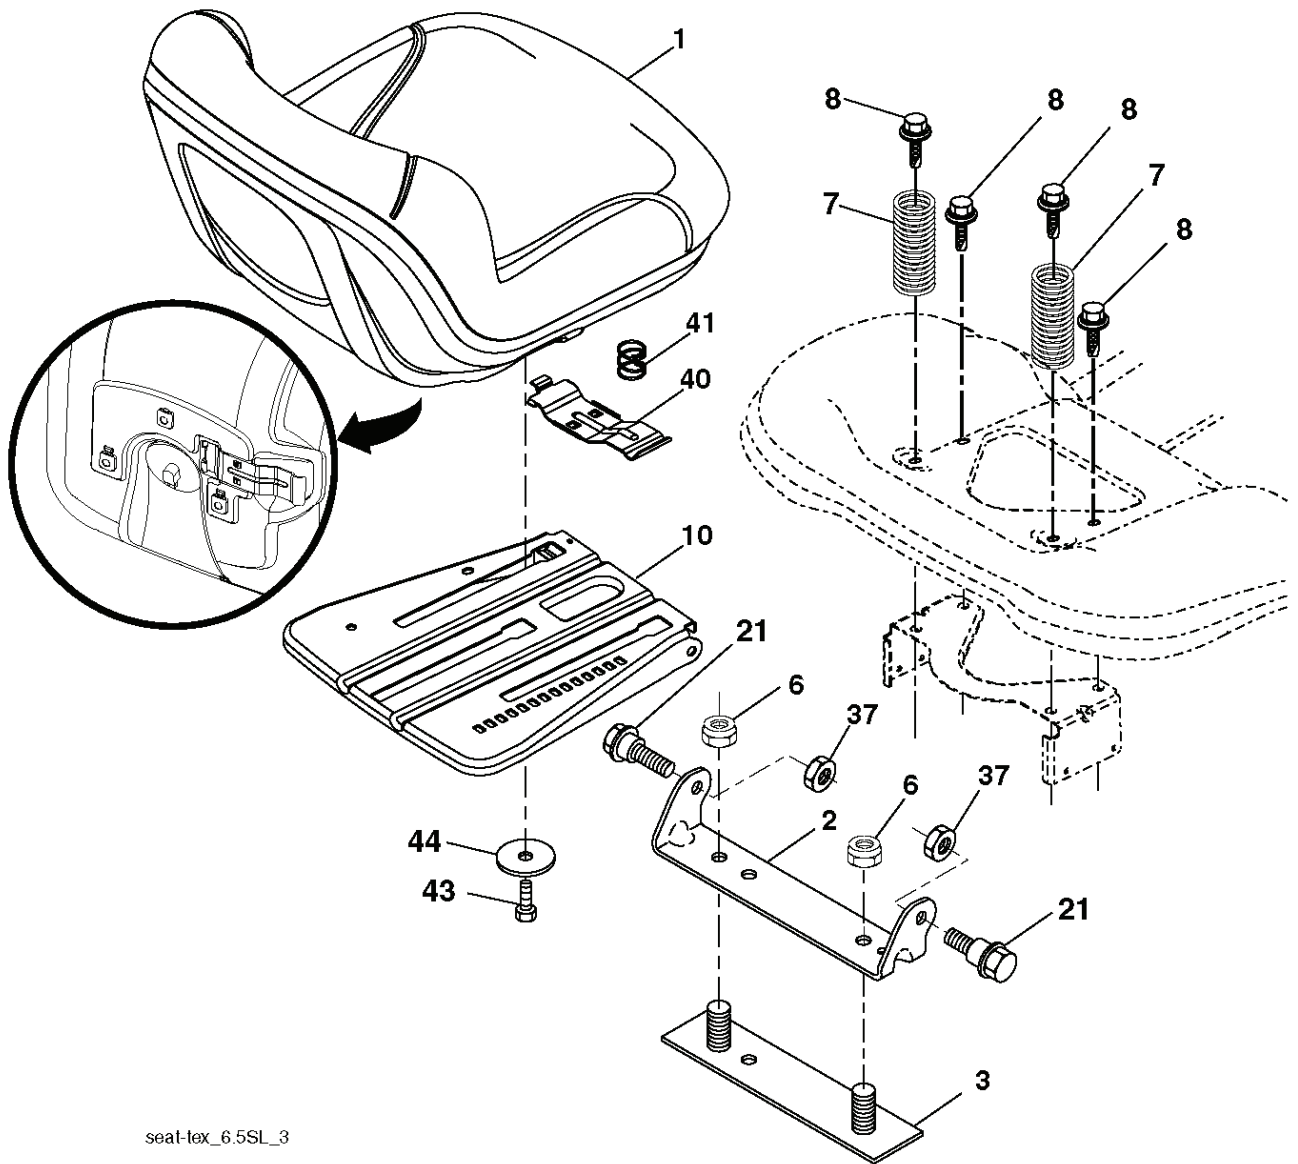

PTO SWITCH
(MATING SIDE)

IGNITION SWITCH

POSITION	CIRCUIT	"MAKE"
OFF	M+G+A1	
RUN/OVERRIDE	B+A1	
RUN	B+A1	L+A2
START	B + S + A1	

CHASSIS HARNESS
CONNECTOR
(MATING SIDE)

DASH HARNESS
CONNECTOR

WIRING INSULATED CLIPS
NOTE: IF WIRING INSULATED CLIPS WERE REMOVED FOR SERVICING OF UNIT, THEY SHOULD BE RE-INSTALLED TO PROPERLY SECURE YOUR WIRING.

●
NON-REMOVABLE CONNECTIONS

○
REMOVABLE CONNECTIONS

seat-tex_6.5SL_3

REF.	PART NO.	DESCRIPTION	REMARK	QTY.	KIT
1	532424071	SEAT		1	
2	532180166	BRACKET		1	
3	532140675	STRAP		1	
6	873800600	NUT		1	
7	532124181	SPRING		1	
8	532171877	BOLT		1	
10	532196977	PLATE		1	
21	532171852	BOLT		1	
37	873800500	LOCK NUT		1	
40	532439871	HANDLE		1	
41	532198200	SPRING		1	
43	874760612	BOLT		1	
44	819133812	WASHER		1	