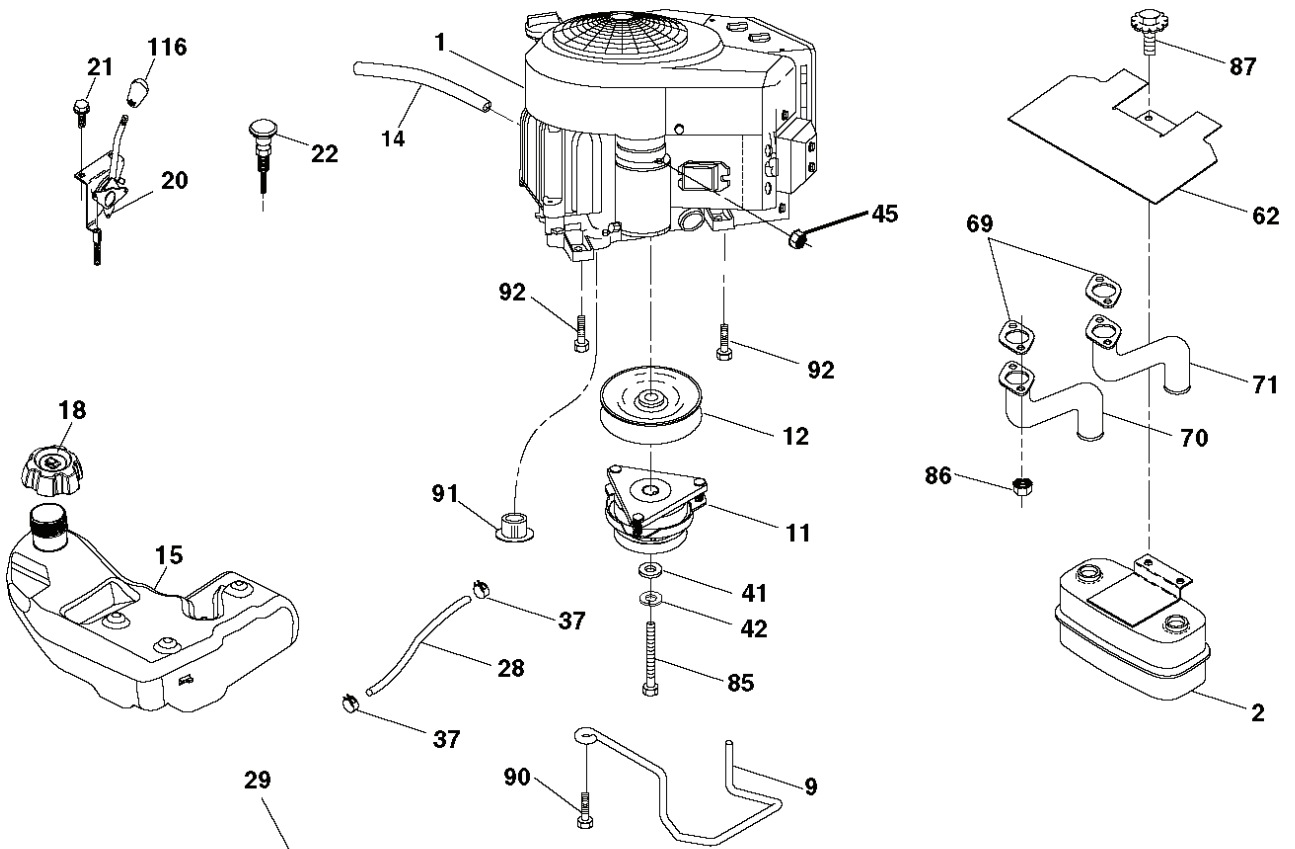

SPARK ARRESTER KIT

engine-tex_Kawa-2cyl_6_r1

REF.	PART NO.	DESCRIPTION	REMARK	QTY.	KIT
1	000000000	W/O DESCRIPTION	Engine Kawa Model FR691V-AS15	1	
2	532149723	MUFFLER		1	
9	532194320	BELT GUIDE		1	
11	532400008	CLUTCH		1	
12	532405097	PULLEY		1	
14	532148456	TUBE		1	
15	532438080	FUEL TANK		1	
18	532439208	HUB CAP		1	
20	532424341	CONTROL THROTTLE		1	
21	532416358	SCREW		1	
22	532191596	COMMA*RPL.PAR 532187767428		1	
28	532142158	FULE LINE		1	
29	532137180	SPARK ARRESTER KIT		1	
37	532123487	HOSE CLAMP		1	
41	532126197	WASHER		1	
42	810040700	WASHER		1	
45	873510400	NUT		1	
62	532434017	SHIELD		1	
69	532178151	MUFFLER GASKET		1	
70	532424765	EXHAUST		1	
71	532424766	EXHAUST		1	
85	532173937	BOLT		1	
86	532184362	NUT		1	
87	537171877	BOLT		1	
90	817000616	SCREW		1	
91	532187495	BUSHING		1	
92	817120616	SCREW		1	
116	539132624	KNOB		1