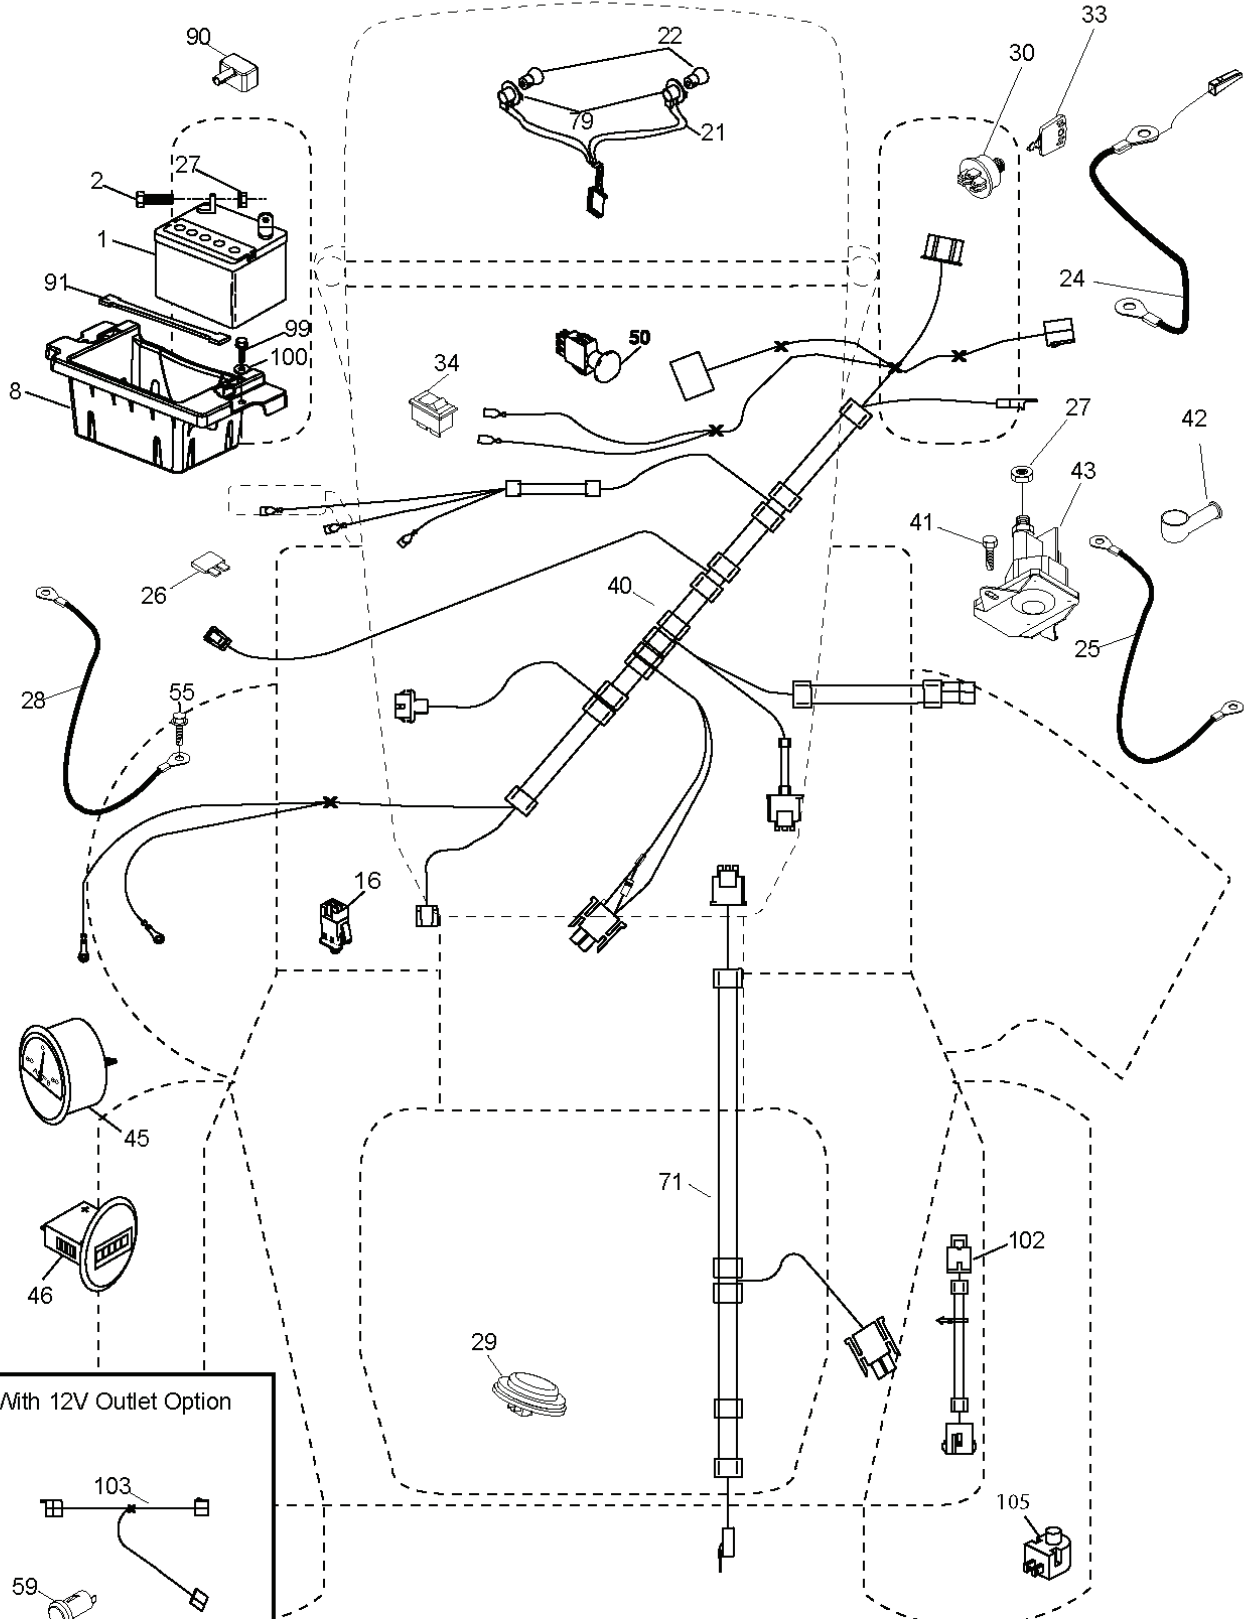

T15S

With 12V Outlet Option

The diagram shows a 12V outlet option. It consists of a fuse block (103) connected to a fuse block (59) by a wire. The fuse block (103) is connected to the main power line, and the fuse block (59) is connected to the 12V outlet.

REF.	PART NO.	DESCRIPTION	REMARK	QTY.	KIT
1	532163465	BATTERY		1	
2	874760412	BOLT		1	
8	532414126	TRAY		1	
16	532176138	MICRO SWITCH		1	
21	532400252	HARNESS		1	
22	532004152	BULB		1	
24	532400253	CABLE		1	
25	532412895	CABLE.STARTER.6G.BL/RE*SUBS/2*		1	
26	532175158	FUSE		1	
27	873510400	NUT		1	
28	532145491	CABLE		1	
29	532401545	SWITCH		1	
30	532193350	IGNITION MODULE		1	
33	532411933	KEY		1	
34	532110712	SWITCH		1	
40	532402167	CABLE		1	
41	817720408	SCREW		1	
42	532131563	COVER		1	
43	532192507	SOLENOID		1	
45	532425270	GAUGE		1	
46	532425271	GAUGE		1	
50	532174651	SWITCH		1	
55	817060512	SCREW		1	
59	532400303	OUTLET-12 VOLT		1	
71	532194276	CABLE ASSY		1	
79	532175242	HOLDER		1	
90	532435395	TERMINAL COVER		1	
91	532190270	STRAP BATTERY MOUNT FRO		1	
99	817670412	SCREW		1	
100	819091416	WASHER		1	
102	532404454	CABLE		1	
103	532421747	HARNESS		1	
105	532407568	SWITCH		1