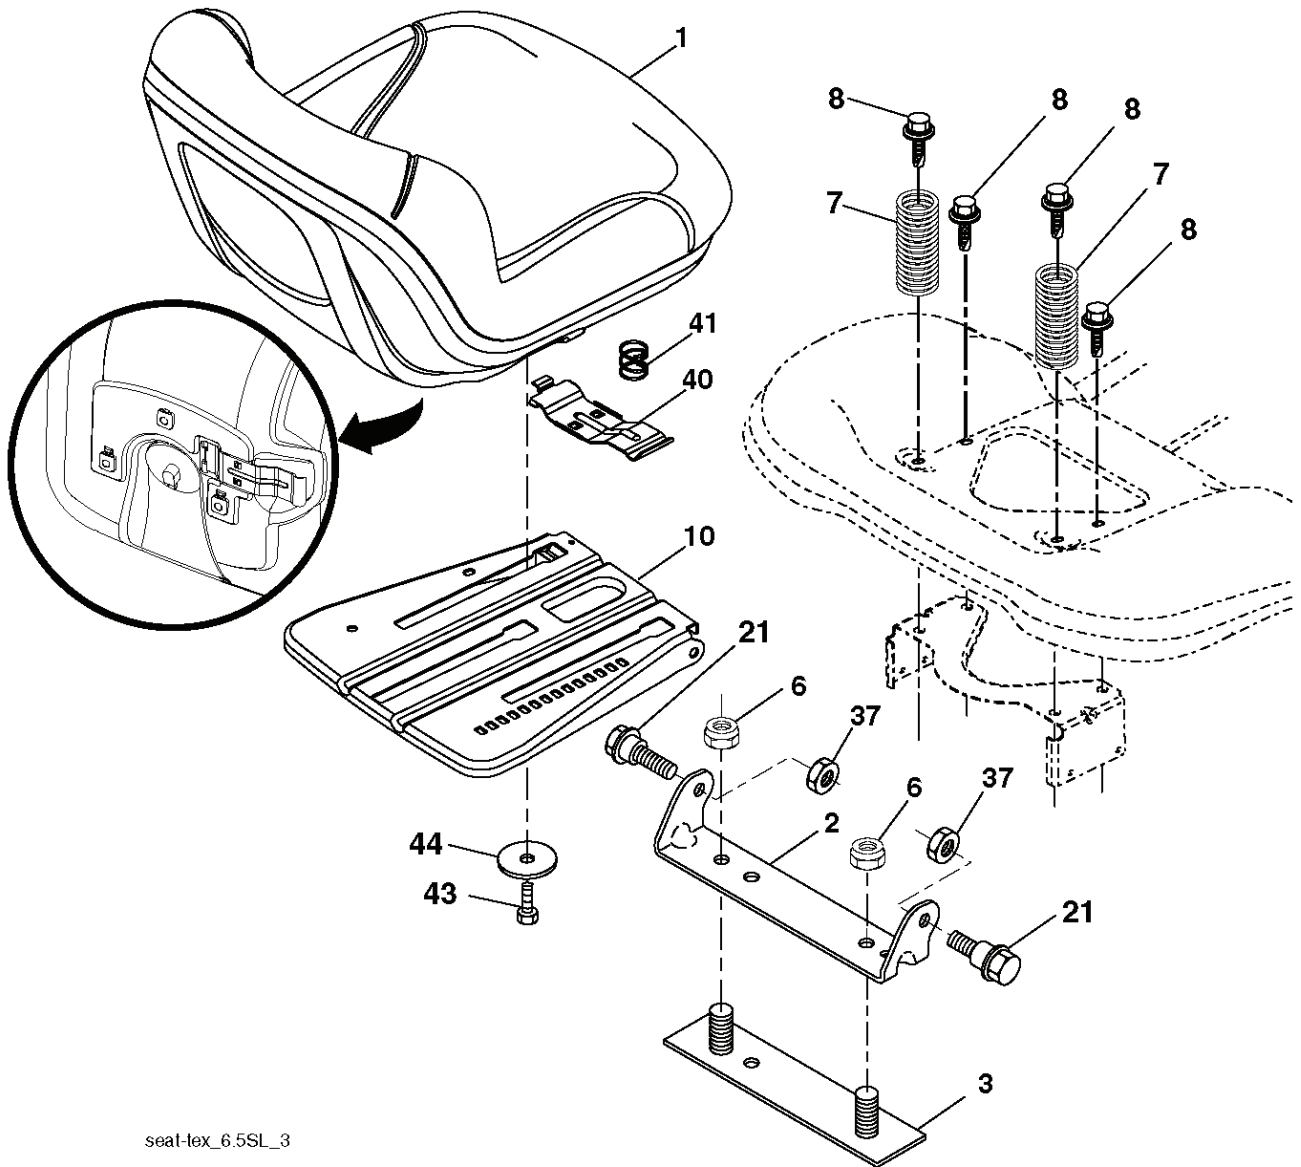

PTO SWITCH
(MATING SIDE)

IGNITION SWITCH

POSITION	CIRCUIT "MAKE"
OFF	M+G+A1
RUN/OVERRIDE	B+A1
RUN	B+A1 L+A2
START	B+S+A1

CHASSIS HARNESS
CONNECTOR
(MATING SIDE)

DASH HARNESS
CONNECTOR

WIRING INSULATED CLIPS
NOTE: IF WIRING INSULATED
CLIPS WERE REMOVED FOR
SERVICING OF UNIT, THEY
SHOULD BE RE-INSTALLED TO
PROPERLY SECURE YOUR
WIRING.

seat-lex_6.5SL_3

REF.	PART NO.	DESCRIPTION	REMARK	QTY.	KIT
1	532439822	SEAT		1	
2	532180166	BRACKET		1	
3	532140675	STRAP		1	
6	873800600	NUT		1	
7	532124181	SPRING		1	
8	532171877	BOLT		1	
10	532196977	PLATE		1	
21	532171852	BOLT		1	
37	873800500	LOCK NUT		1	
40	532439871	HANDLE		1	
41	532198200	SPRING		1	
43	874760612	BOLT		1	
44	819133812	WASHER		1	