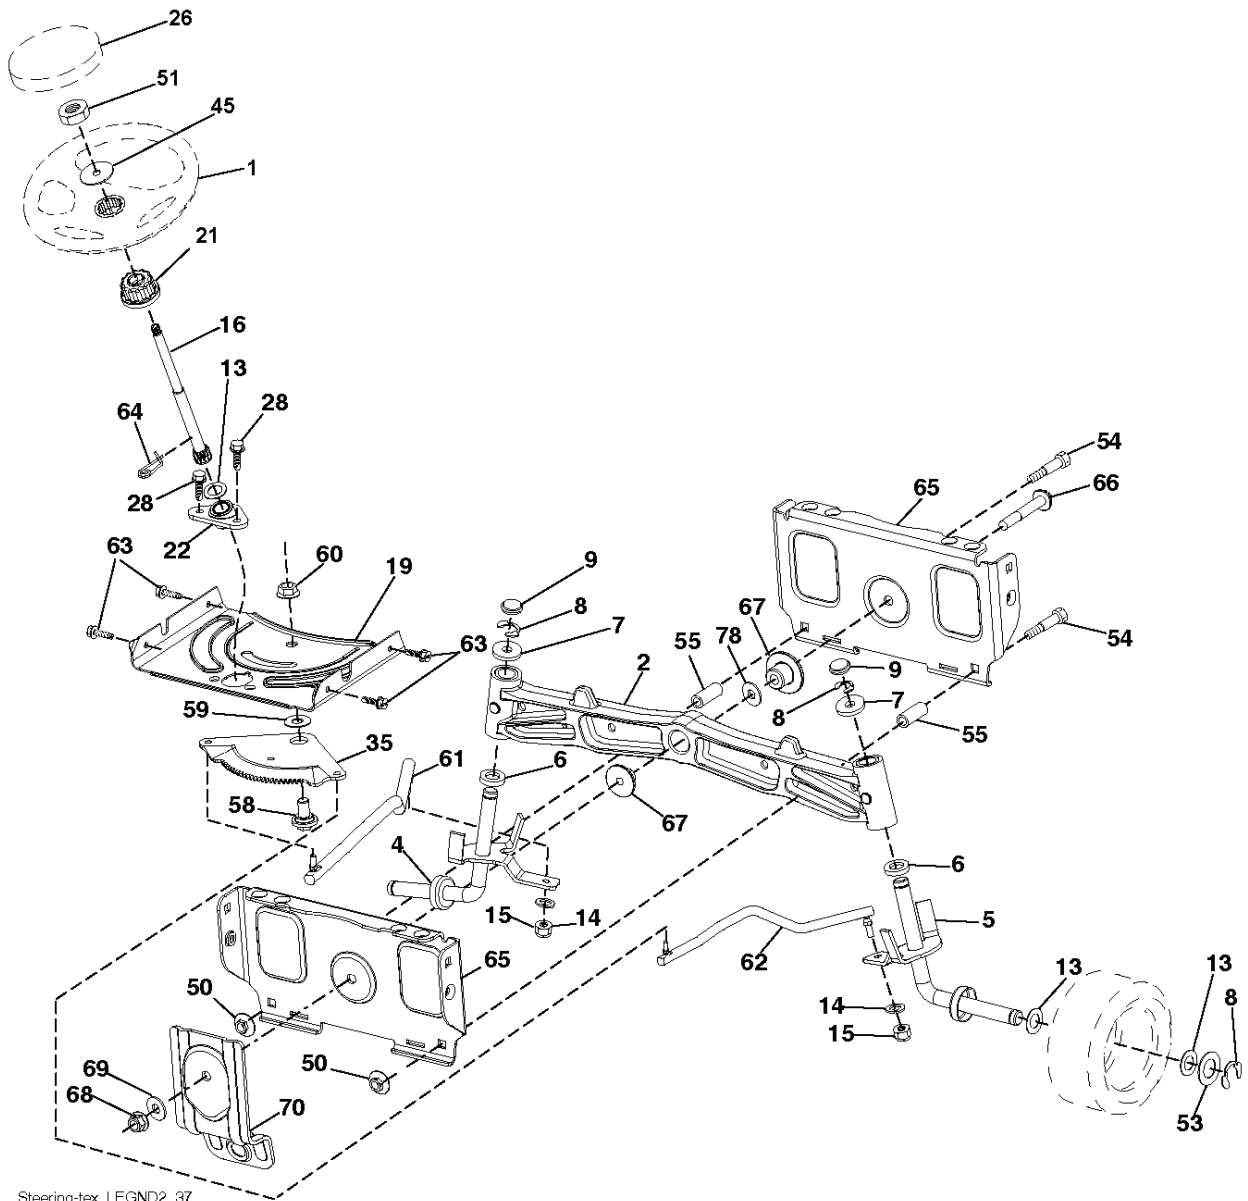

PTO SWITCH
(MATING SIDE)

IGNITION SWITCH

POSITION	CIRCUIT "MAKE"
OFF	M+G+A1
RUN/OVERRIDE	B+A1
RUN	B+A1 L+A2
START	B+S+A1

CHASSIS HARNESS
CONNECTOR
(MATING SIDE)

DASH HARNESS
CONNECTOR

WIRING INSULATED CLIPS
NOTE: IF WIRING INSULATED
CLIPS WERE REMOVED FOR
SERVICING OF UNIT, THEY
SHOULD BE RE-INSTALLED TO
PROPERLY SECURE YOUR
WIRING.

seat-lex_6.5SL_3

REF.	PART NO.	DESCRIPTION	REMARK	QTY.	KIT
1	532439822	SEAT		1	
2	532180166	BRACKET		1	
3	532140675	STRAP		1	
6	873800600	NUT		1	
7	532124181	SPRING		1	
8	532171877	BOLT		1	
10	532196977	PLATE		1	
21	532171852	BOLT		1	
37	873800500	LOCK NUT		1	
40	532439871	HANDLE		1	
41	532198200	SPRING		1	
43	874760612	BOLT		1	
44	819133812	WASHER		1	