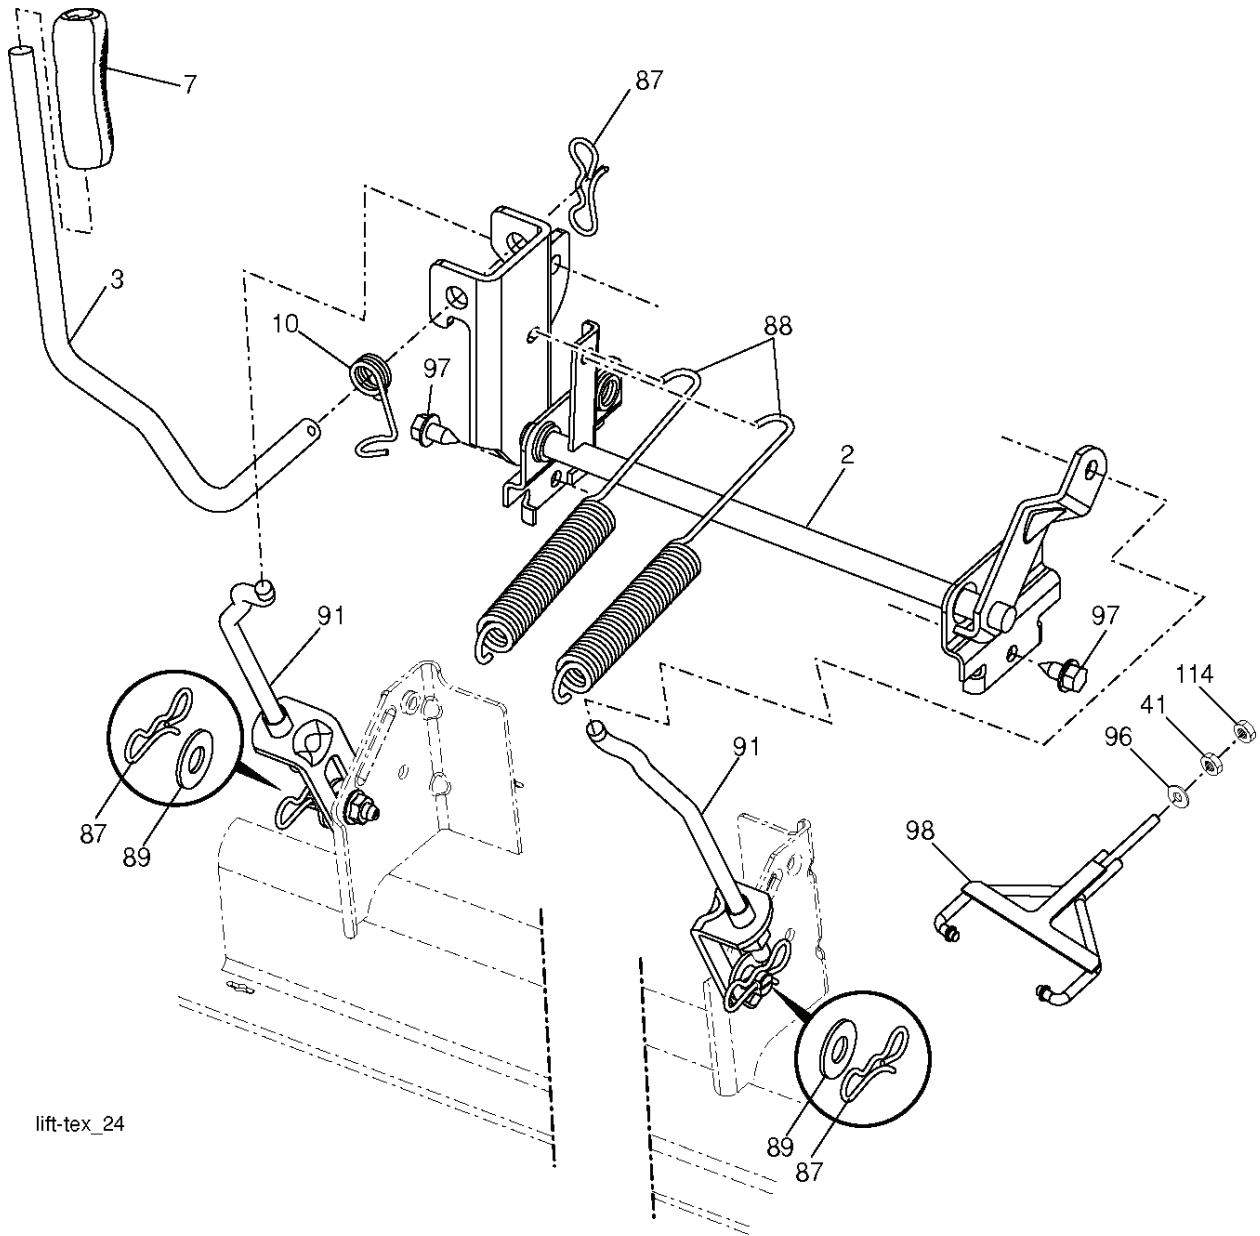

42_F_elec-TEX_1_r1

REF.	PART NO.	DESCRIPTION	REMARK	QTY.	KIT
1	532445356	CUTTING DECK		1	
2	539112170	HOUSING ASSY		1	
3	532187690	WASHER		1	
4	539107630	SCREW		1	
5	532400234	NUT		1	
6	539112078	BLADE		1	
7	539107522	BOLT		1	
8	532176066	ROLLER		1	
9	532179127	ROD ROLLER NOSE		1	
10	532194208	PIN		1	
11	532110731	CHUTE		1	
12	532110735	SPRING		1	
13	532110736	PEN		1	
14	532195161	STUD		1	
15	539112413	PLATE		1	
16	539990799	BOLT		1	
17	539990717	NUT		1	
18	575224501	BUSHING		1	
19	539132728	PULLEY		1	
20	539108271	BOLT		1	
21	539106504	WASHER		1	
22	539990517	WASHER		1	
23	539976979	NUT		1	
24	539112899	NUT, 5/16-18, NYLOC		1	
25	539104864	WASHER		1	
26	532178515	WASHER		1	
27	532196104	PULLEY		1	
28	574827102	ARM		1	
29	539990923	RHSNB 3/8-16X1-3/4 GR 5 ZD		1	
30	532177968	PULLEY		1	
31	539104763	CLIP		1	
32	539990692	WASHER		1	
33	539132019	NUT		1	
34	521996501	NUT		1	
35	575224702	SHIELD		1	
36	575500302	SHIELD		1	
37	539990209	SCREW		1	
38	539990187	WASHER		1	
40	539107610	WHEEL		1	
41	532193406	BOLT		1	
42	532195185	ARM		1	
43	539200282	NUT		1	
44	539113621	SB 3/8-16 X 3/8 SKT HD ZD		1	
45	539990122	WASHER		1	
46	574845601	BELT		1	
50	575224301	GUARD		1	
51	575224401	PULLEY		1	
52	539104870	BOLT		1	
53	532415598	HOSE COUPLING		1	
54	539108461	SCREW		1	
55	539115574	EYE BOLT		1	
56	539106850	SPRING		1	
57	539990585	NUT		1	
58	539112050	BALL BEARING		1	
59	575416201	PULLEY		1	
60	532169484	PIN		1	
--	532445357	CUTTING DECK		1	

lift-tex_24

REF.	PART NO.	DESCRIPTION	REMARK	QTY.	KIT
2	532422027	SHAFT		1	
3	532195231	LEVER	RH	1	
7	532411555	GRIP		1	
10	532196314	SPRING		1	
41	532175994	NUT		1	
87	532194209	SPRING		1	
88	532410710	SPRING		1	
89	819191912	WASHER		1	
91	532403407	LINK		1	
96	532195263	BUSHING		1	
97	817000612	SCREW		1	
98	574822501	SUSPENSION		1	
114	873360700	NUT		1	