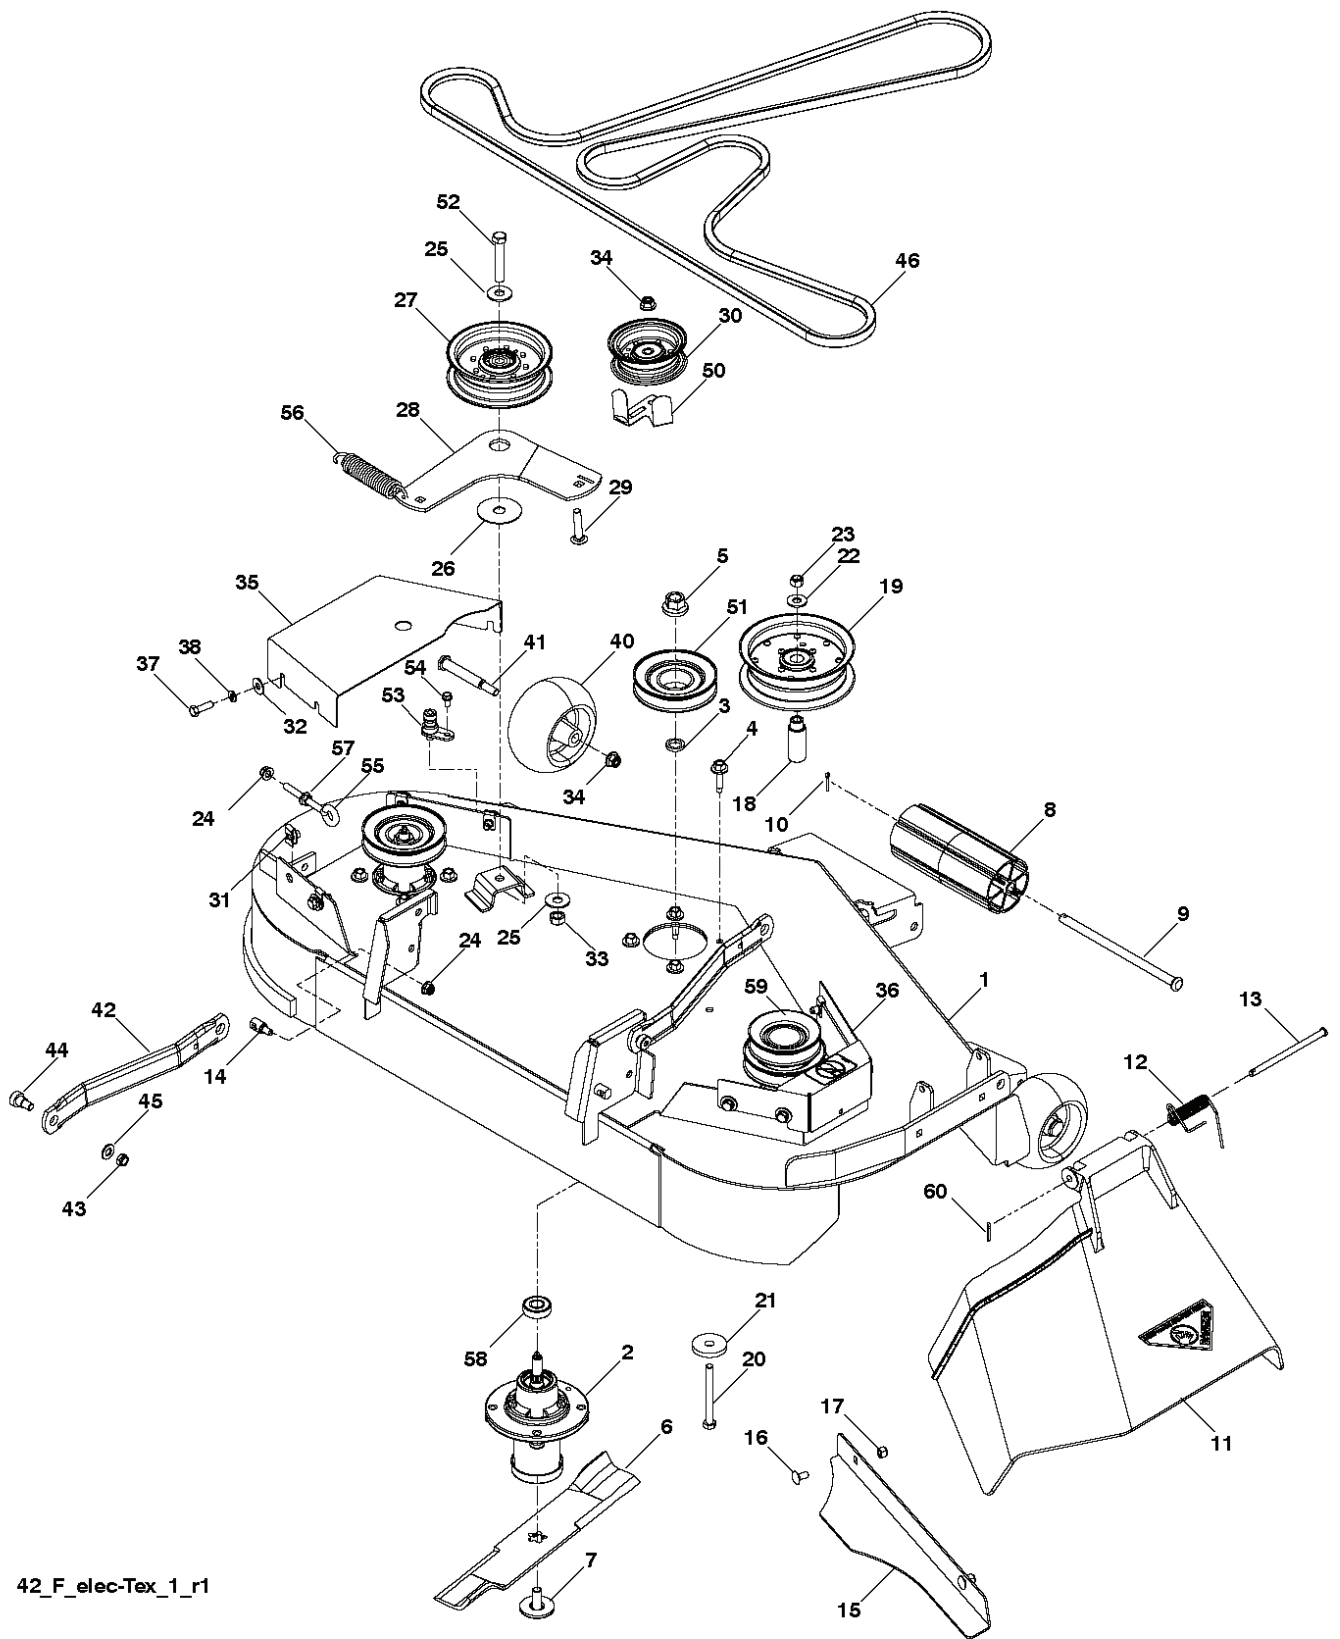

42_F_elec-TEX_1_r1

REF.	PART NO.	DESCRIPTION	REMARK	QTY.	KIT
1	532445356	CUTTING DECK		1	
2	539112170	HOUSING ASSY		1	
3	532187690	WASHER		1	
4	539107630	SCREW		1	
5	532400234	NUT		1	
6	539112078	BLADE		1	
7	539107522	BOLT		1	
8	532176066	ROLLER		1	
9	532179127	ROD ROLLER NOSE		1	
10	532194208	PIN		1	
11	532110731	CHUTE		1	
12	532110735	SPRING		1	
13	532110736	PEN		1	
14	532195161	STUD		1	
15	539112413	PLATE		1	
16	539990799	BOLT		1	
17	539990717	NUT		1	
18	575224501	BUSHING		1	
19	539132728	PULLEY		1	
20	539108271	BOLT		1	
21	539106504	WASHER		1	
22	539990517	WASHER		1	
23	539976979	NUT		1	
24	539112899	NUT, 5/16-18, NYLOC		1	
25	539104864	WASHER		1	
26	532178515	WASHER		1	
27	532196104	PULLEY		1	
28	574827102	ARM		1	
29	539990923	RHSNB 3/8-16X1-3/4 GR 5 ZD		1	
30	532177968	PULLEY		1	
31	539104763	CLIP		1	
32	539990692	WASHER		1	
33	539132019	NUT		1	
34	521996501	NUT		1	
35	575224702	SHIELD		1	
36	575500302	SHIELD		1	
37	539990209	SCREW		1	
38	539990187	WASHER		1	
40	539107610	WHEEL		1	
41	532193406	BOLT		1	
42	532195185	ARM		1	
43	539200282	NUT		1	
44	539113621	SB 3/8-16 X 3/8 SKT HD ZD		1	
45	539990122	WASHER		1	
46	574845601	BELT		1	
50	575224301	GUARD		1	
51	575224401	PULLEY		1	
52	539104870	BOLT		1	
53	532415598	HOSE COUPLING		1	
54	539108461	SCREW		1	
55	539115574	EYE BOLT		1	
56	539106850	SPRING		1	
57	539990585	NUT		1	
58	539112050	BALL BEARING		1	
59	575416201	PULLEY		1	
60	532169484	PIN		1	
--	532445357	CUTTING DECK		1