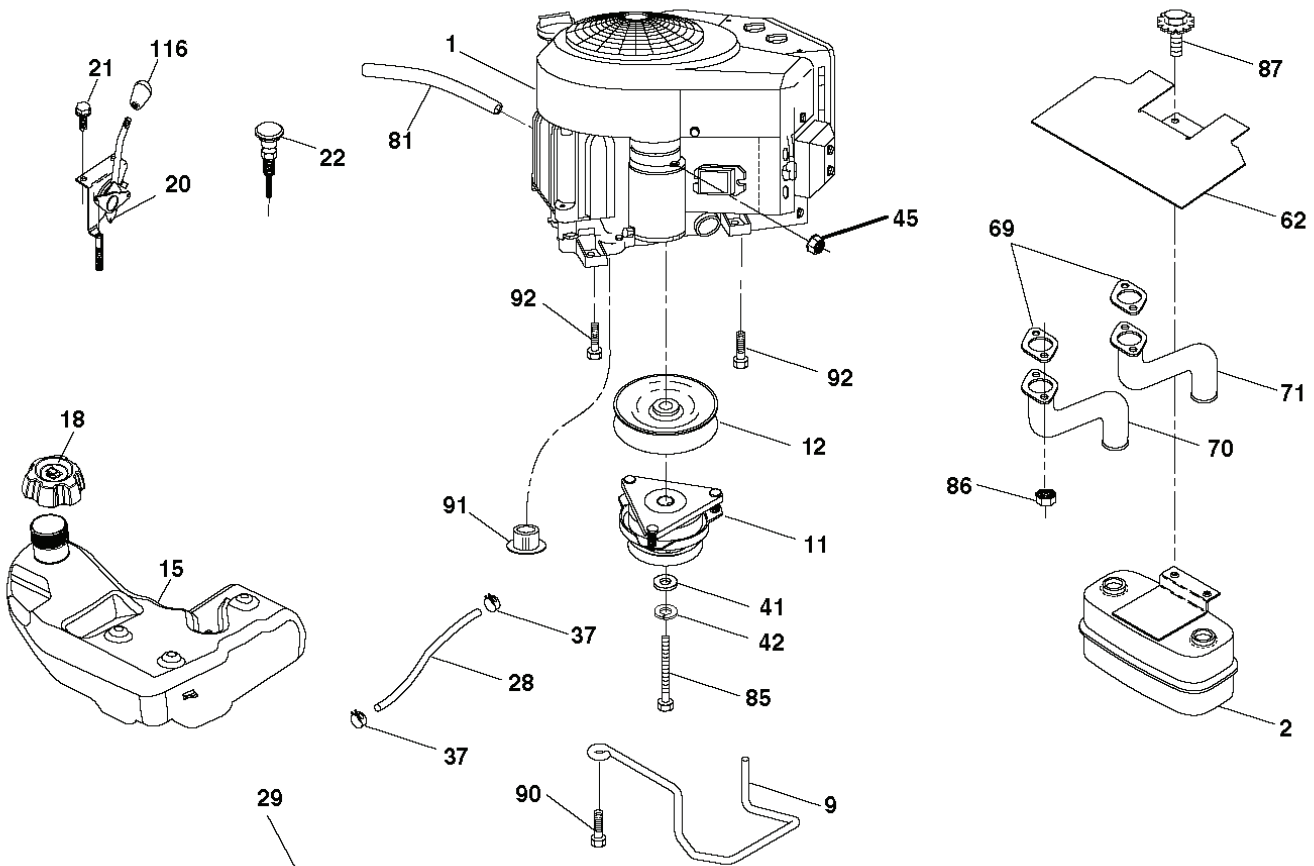

SPARK ARRESTER KIT

engine-tex_Kawa-2cyl_5_r1

REF.	PART NO.	DESCRIPTION	REMARK	QTY.	KIT
1	000000000	W/O DESCRIPTION	ENGINE KAWA MODEL NO. FR730V-AS12-R(445364)	1	
2	532149723	MUFFLER		1	
9	532194320	BELT GUIDE		1	
11	532400008	CLUTCH		1	
12	532405097	PULLEY		1	
15	532438080	FUEL TANK		1	
18	532439208	HUB CAP		1	
20	532424341	CONTROL THROTTLE		1	
21	532416358	SCREW		1	
22	532191596	COMMA*RPLPAR 532187767428		1	
28	532401135	LINE.FUEL 64"REAR.EMIS		1	
29	532137180	SPARK ARRESTER KIT		1	
37	532123487	HOSE CLAMP		1	
41	532126197	WASHER		1	
42	810040700	WASHER		1	
45	873510400	NUT		1	
62	532434017	SHIELD		1	
69	532178151	MUFFLER GASKET		1	
70	532424765	EXHAUST		1	
71	532424766	EXHAUST		1	
81	532148456	TUBE		1	
85	532173937	BOLT		1	
86	532184362	NUT		1	
87	537171877	BOLT		1	
90	817000616	SCREW		1	
91	532187495	BUSHING		1	
92	817120616	SCREW		1	
116	539132624	KNOB		1