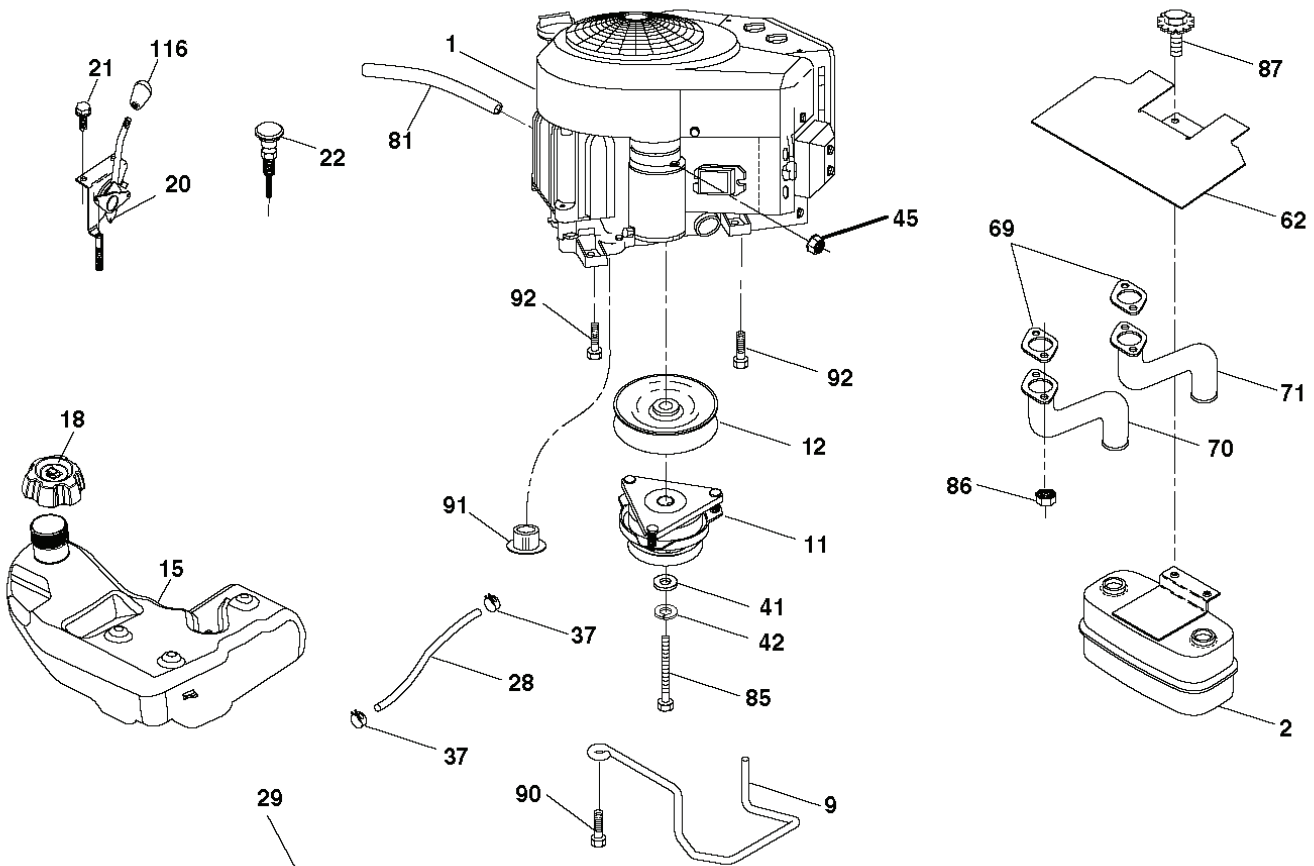

SPARK ARRESTER KIT

engine-tex_Kawa-2cyl_5_r1

REF.	PART NO.	DESCRIPTION	REMARK	QTY.	KIT
1	000000000	W/O DESCRIPTION	ENGINE KAWA MODEL NO. FR691V-AS15 (438924)	1	
2	532149723	MUFFLER		1	
9	532194320	BELT GUIDE		1	
11	532400008	CLUTCH		1	
12	532405097	PULLEY		1	
15	532438080	FUEL TANK		1	
18	532439208	HUB CAP		1	
20	532424341	CONTROL THROTTLE		1	
21	532416358	SCREW		1	
22	532191596	COMMA*RPLPAR 532187767428		1	
28	532401135	LINE.FUEL 64"REAR.EMIS		1	
29	532137180	SPARK ARRESTER KIT		1	
37	532123487	HOSE CLAMP		1	
41	532126197	WASHER		1	
42	810040700	WASHER		1	
45	873510400	NUT		1	
62	532434017	SHIELD		1	
69	532178151	MUFFLER GASKET		1	
70	532424765	EXHAUST		1	
71	532424766	EXHAUST		1	
81	532148456	TUBE		1	
85	532173937	BOLT		1	
86	532184362	NUT		1	
87	537171877	BOLT		1	
90	817000616	SCREW		1	
91	532187495	BUSHING		1	
92	817120616	SCREW		1	
116	539132624	KNOB		1