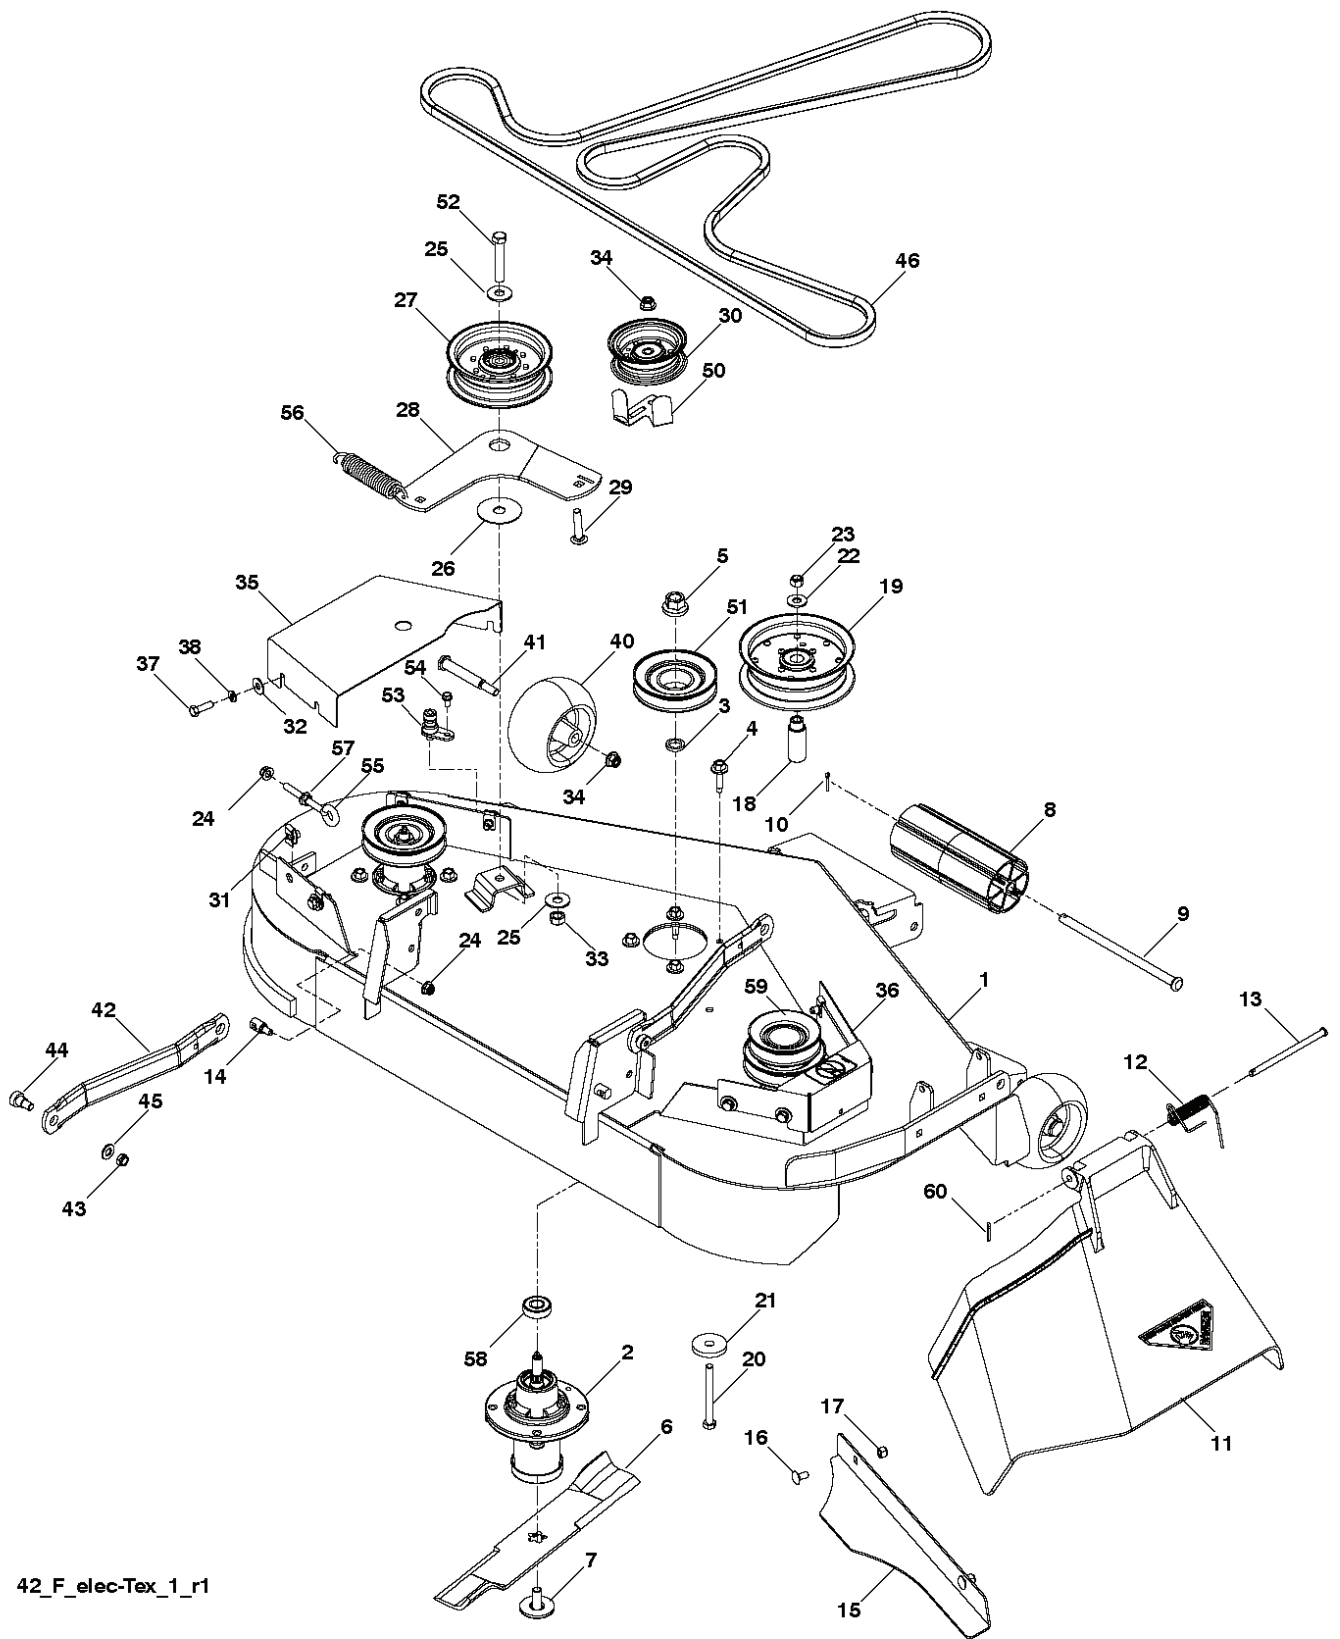

42_F_elec-TEX_1_r1

REF.	PART NO.	DESCRIPTION	REMARK	QTY.	KIT
1	574778902	DECK		1	
2	539112170	HOUSING ASSY		1	
3	532187690	WASHER		1	
4	539107630	SCREW		1	
5	532400234	NUT		1	
6	539112078	BLADE		1	
7	532193003	SCREW		1	
8	532176066	ROLLER		1	
9	532179127	ROD ROLLER NOSE		1	
10	532194208	PIN		1	
11	539110731	CHUTE		1	
12	539110735	SPRING		1	
13	539110736	CLEVIS PIN		1	
14	532195161	STUD		1	
15	539112412	PLATE		1	
16	539990799	BOLT		1	
17	539990717	NUT		1	
18	575224501	BUSHING		1	
19	539132728	PULLEY		1	
20	539108271	BOLT		1	
21	539106504	WASHER		1	
22	539990517	WASHER		1	
23	539976979	NUT		1	
24	539112899	NUT, 5/16-18, NYLOC		1	
25	539104864	WASHER		1	
26	532178515	WASHER		1	
27	532196104	PULLEY		1	
28	574827102	ARM		1	
29	539990923	RHSNB 3/8-16X1-3/4 GR 5 ZD		1	
30	532177968	PULLEY		1	
31	539104763	CLIP		1	
32	539990692	WASHER		1	
33	539132019	NUT		1	
34	521996501	NUT		1	
35	575224702	SHIELD		1	
36	575967102	SHIELD		1	
37	539990209	SCREW		1	
38	539990187	WASHER		1	
40	539107610	WHEEL		1	
41	532193406	BOLT		1	
42	532195185	ARM		1	
43	539200282	NUT		1	
44	539113621	SB 3/8-16 X 3/8 SKT HD ZD		1	
45	539990122	WASHER		1	
46	574845601	BELT		1	
50	575224301	GUARD		1	
51	575224401	PULLEY		1	
52	539104870	BOLT		1	
53	532415598	HOSE COUPLING		1	
54	539108461	SCREW		1	
55	539115574	EYE BOLT		1	
56	539106850	SPRING		1	
57	539990585	NUT		1	
58	539112050	BALL BEARING		1	
59	575416201	PULLEY		1	
60	532169484	PIN		1	
--	532445357	CUTTING DECK		1