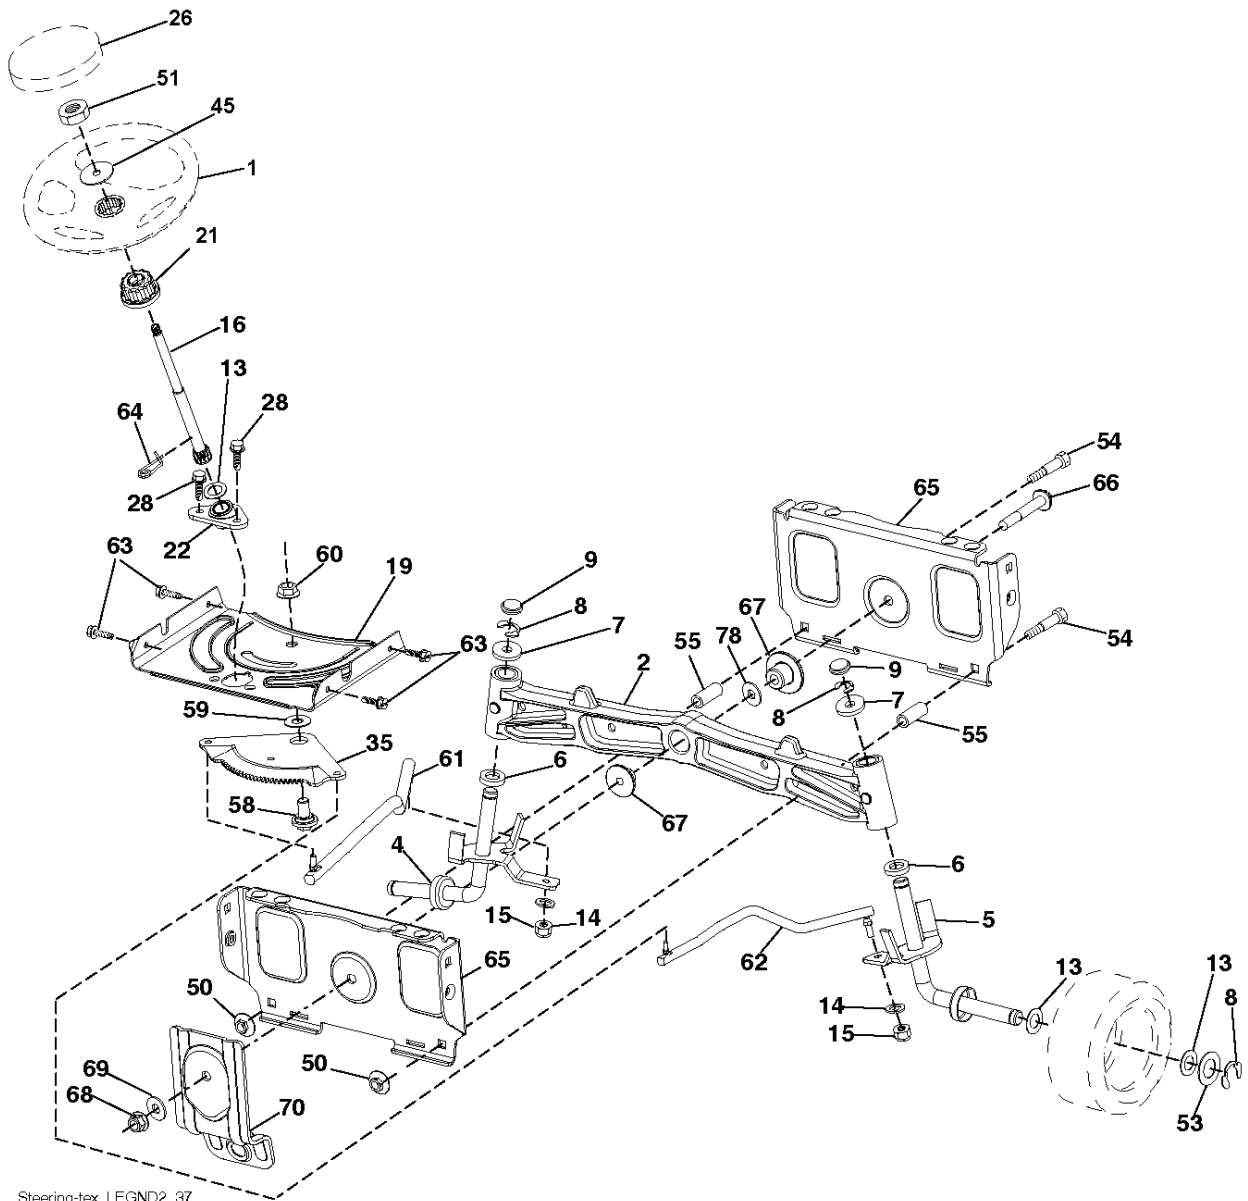

lift-tex_24

REF.	PART NO.	DESCRIPTION	REMARK	QTY.	KIT
2	532422027	SHAFT		1	
3	532195231	LEVER	RH	1	
7	532411555	GRIP		1	
10	532196314	SPRING		1	
41	532175994	NUT		1	
87	532194209	SPRING		1	
88	532410710	SPRING		1	
89	819191912	WASHER		1	
91	532403407	LINK		1	
96	532195263	BUSHING		1	
97	817000612	SCREW		1	
98	574822501	SUSPENSION		1	
114	873360700	NUT		1	

PTO SWITCH
(MATING SIDE)

IGNITION SWITCH

POSITION	CIRCUIT "MAKE"
OFF	M+G+A1
RUN/OVERRIDE	B+A1
RUN	B+A1 L+A2
START	B+S+A1

CHASSIS HARNESS
CONNECTOR
(MATING SIDE)

DASH HARNESS
CONNECTOR

WIRING INSULATED CLIPS
NOTE: IF WIRING INSULATED
CLIPS WERE REMOVED FOR
SERVICING OF UNIT, THEY
SHOULD BE RE-INSTALLED TO
PROPERLY SECURE YOUR
WIRING.

seat-lex_6.5SL_3

REF.	PART NO.	DESCRIPTION	REMARK	QTY.	KIT
1	532424071	SEAT		1	
2	532180166	BRACKET		1	
3	532140675	STRAP		1	
6	873800600	NUT		1	
7	532124181	SPRING		1	
8	532171877	BOLT		1	
10	532196977	PLATE		1	
21	532171852	BOLT		1	
37	873800500	LOCK NUT		1	
40	532439871	HANDLE		1	
41	532198200	SPRING		1	
43	874760612	BOLT		1	
44	819133812	WASHER		1	