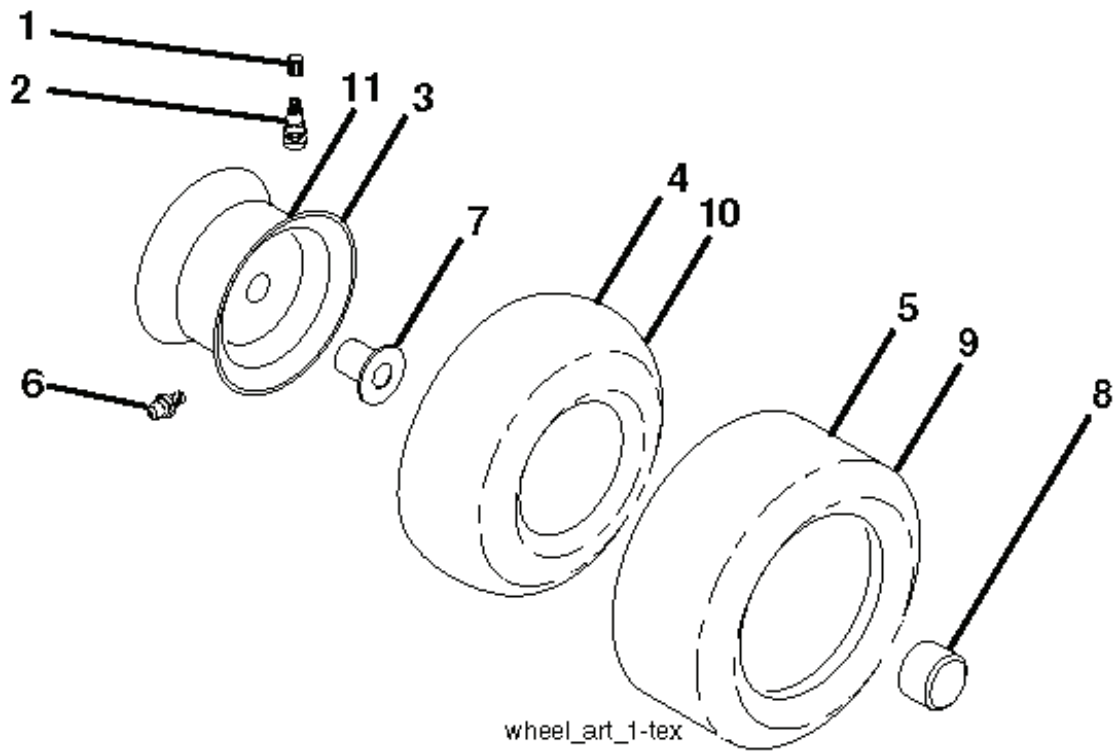

wheel_art_1-tex

REF.	PART NO.	DESCRIPTION	REMARK	QTY.	KIT
1	532059192	CAP VALVE		1	
2	532065139	NIPPLE		1	
3	532144509	RIM SPROCKET	Front 6.5"	1	
4	532008134	HOSE	(Service Item Only)	1	
5	532106230	TIRE	Front 16" x 6.5"	1	
6	532124957	FITTING	(Front Wheel Only)	1	
7	532124959	BEARING	(Front Wheel Only)	1	
8	532175039	HUB CAP		1	
9	532170456	TIRE	Rear 20" x 10"-8"	1	
10	532124926	HOSE	(Service Item Only)	1	
11	532138337	RIM SPROCKET	Rear 8"	1	
	532144334	SEALING FOAM		1	
	PART NO.		REMARK		KIT