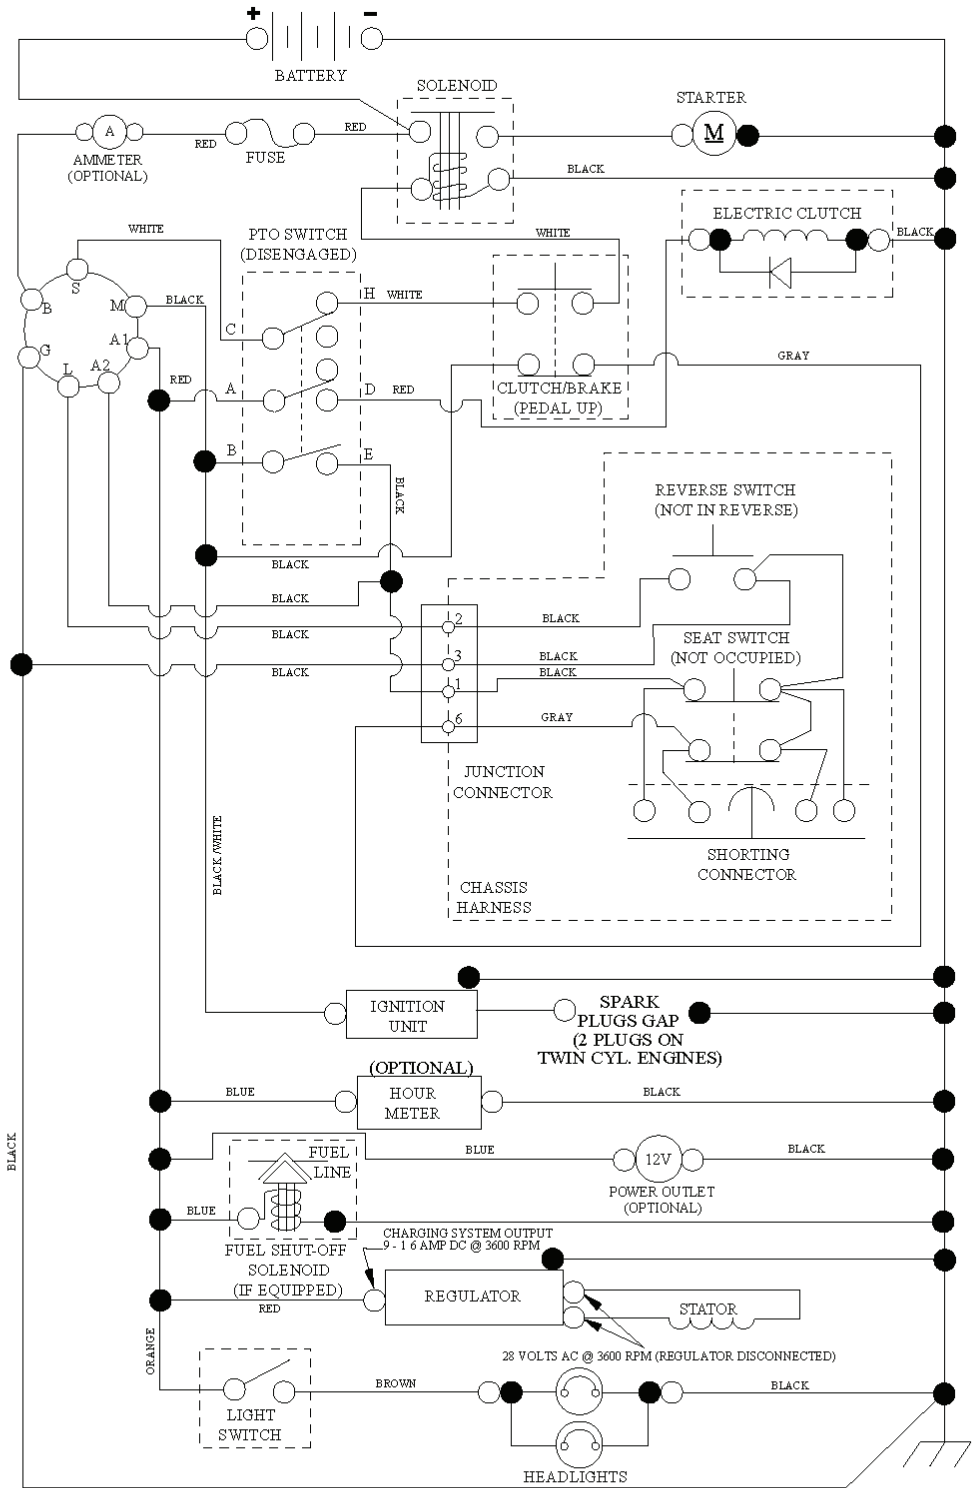

POSITION	CIRCUIT "MAKE"
OFF	M+G+A1
RUN/OVERRIDE	B+A1
RUN	B+A1 L+A2
START	B+S+A1

WIRING INSULATED CLIPS
NOTE: IF WIRING INSULATED
CLIPS WERE REMOVED FOR
SERVICING OF UNIT, THEY
SHOULD BE RE-INSTALLED TO
PROPERLY SECURE YOUR
WIRING.