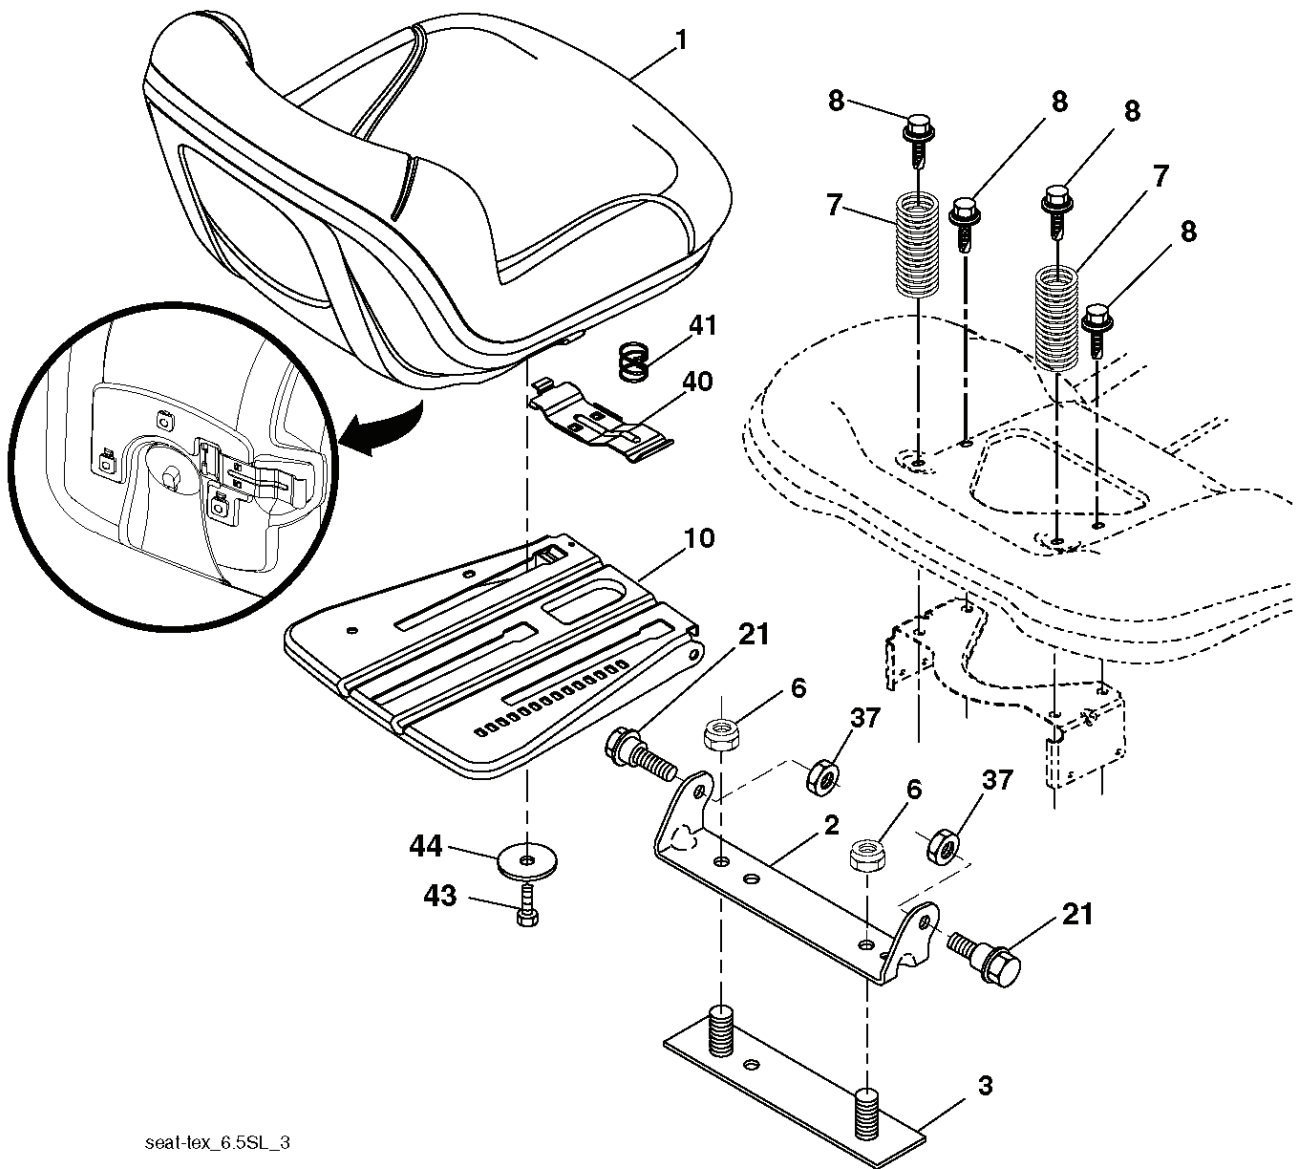

PTO SWITCH
(MATING SIDE)

IGNITION SWITCH

POSITION	CIRCUIT "MAKE"
OFF	M+G+A1
RUN/OVERRIDE	B+A1
RUN	B+A1 L+A2
START	B+S+A1

CHASSIS HARNESS
CONNECTOR
(MATING SIDE)

DASH HARNESS
CONNECTOR

WIRING INSULATED CLIPS
NOTE: IF WIRING INSULATED
CLIPS WERE REMOVED FOR
SERVICING OF UNIT, THEY
SHOULD BE RE-INSTALLED TO
PROPERLY SECURE YOUR
WIRING.

seat-lex_6.5SL_3

REF.	PART NO.	DESCRIPTION	REMARK	QTY.	KIT
1	532424071	SEAT		1	
2	532180166	BRACKET		1	
3	532140675	STRAP		1	
6	873800600	NUT		1	
7	532124181	SPRING		1	
8	532171877	BOLT		1	
10	532196977	PLATE		1	
21	532171852	BOLT		1	
37	873800500	LOCK NUT		1	
40	532439871	HANDLE		1	
41	532198200	SPRING		1	
43	874760612	BOLT		1	
44	819133812	WASHER		1	