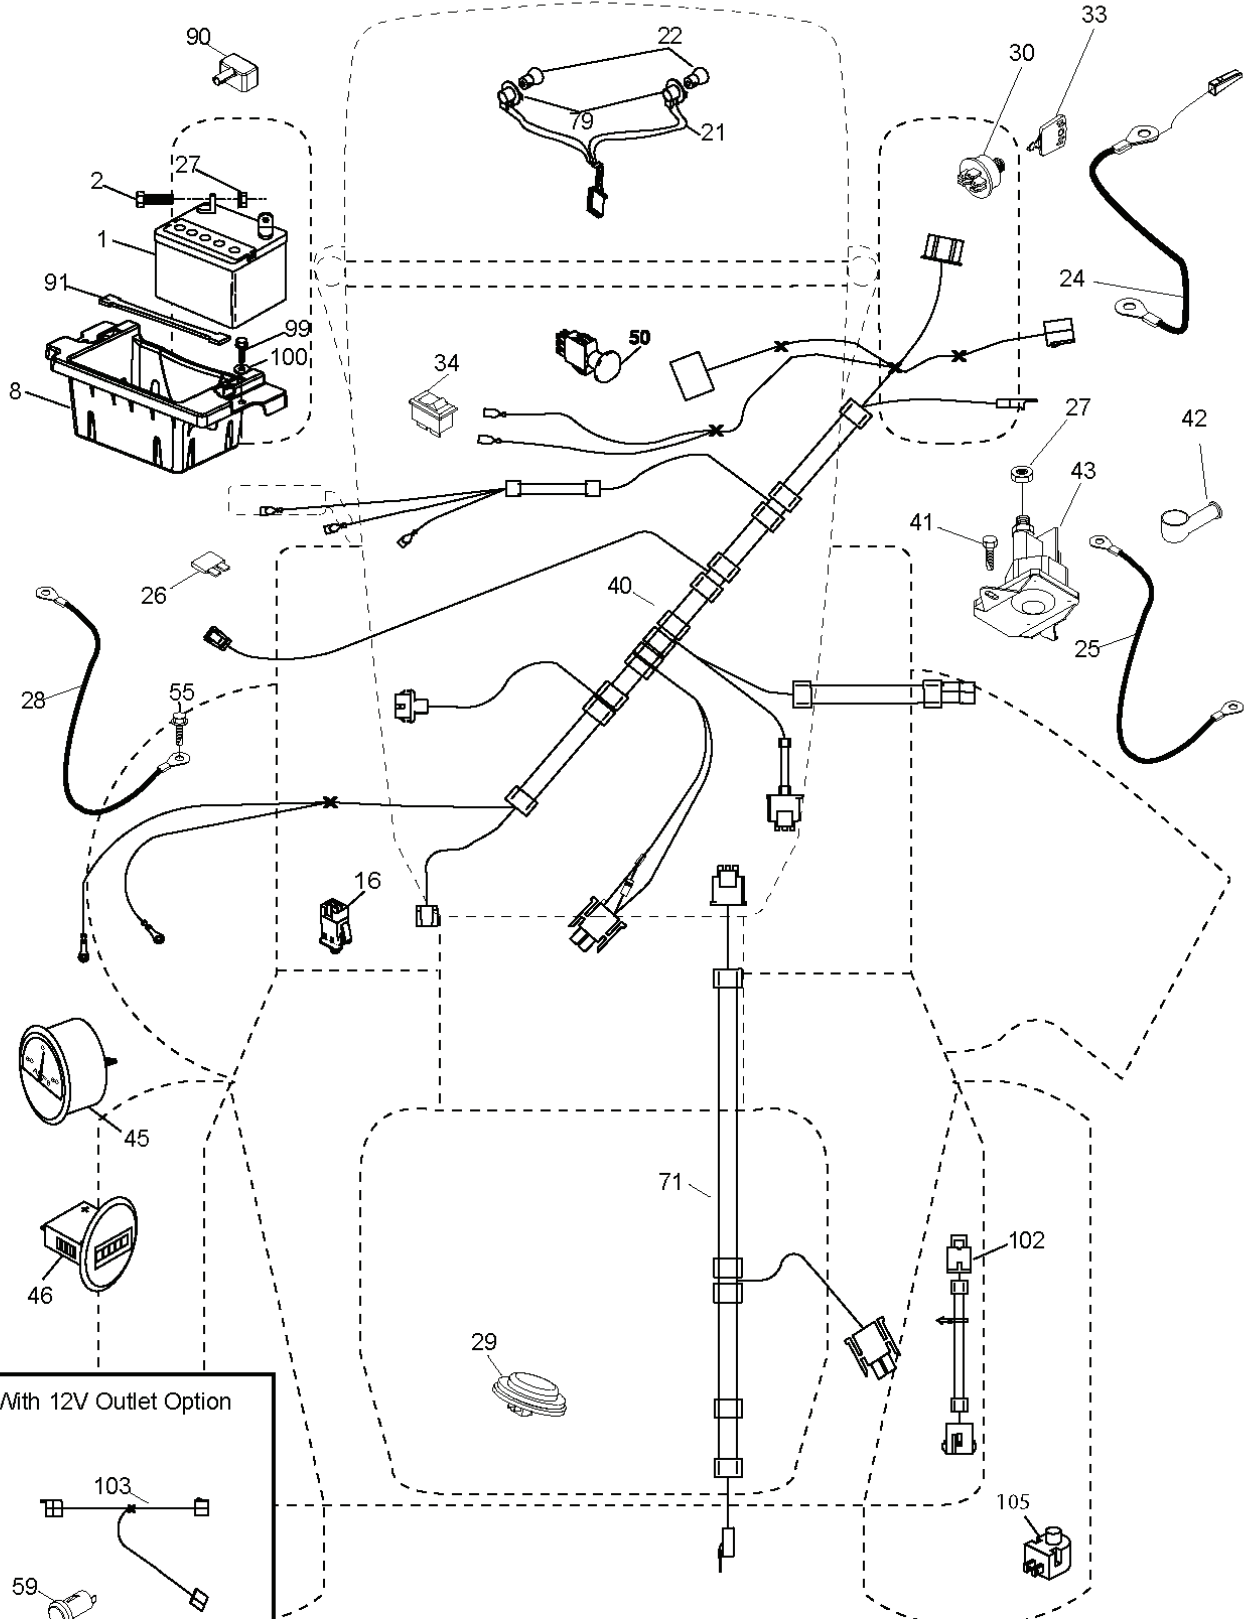

T15S

With 12V Outlet Option

This inset diagram shows the optional 12V outlet (103) and horn (59) configuration. The horn (59) is connected to the main power line (40) through a fuse. The 12V outlet (103) is also connected to the main power line.

REF.	PART NO.	DESCRIPTION	REMARK	QTY.	KIT
1	532163465	BATTERY		1	
2	874760412	BOLT		1	
8	532186491	BOX		1	
16	532176138	MICRO SWITCH		1	
21	532400252	HARNESS		1	
22	532004152	BULB		1	
24	532400253	CABLE		1	
25	532412895	CABLE.STARTER.6G.BL/RE*SUBS/2*		1	
26	532175158	FUSE		1	
27	873510400	NUT		1	
28	532145491	CABLE		1	
29	532401545	SWITCH		1	
30	532193350	IGNITION MODULE		1	
33	532411933	KEY		1	
34	532110712	SWITCH		1	
40	532402167	CABLE		1	
41	817720408	SCREW		1	
42	532131563	COVER		1	
43	532192507	SOLENOID		1	
45	532425270	GAUGE		1	
46	532425271	GAUGE		1	
50	532174651	SWITCH		1	
55	817060512	SCREW		1	
59	532400303	OUTLET-12 VOLT		1	
71	532194276	CABLE ASSY		1	
79	532175242	HOLDER		1	
90	532435395	TERMINAL COVER		1	
91	532190270	STRAP BATTERY MOUNT FRO		1	
99	817670412	SCREW		1	
100	819091416	WASHER		1	
102	532404454	CABLE		1	
103	532421747	HARNESS		1	
105	532407568	SWITCH		1