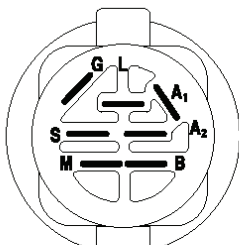

IGNITION SWITCH

POSITION	CIRCUIT	"MAKE"
OFF	M+G+A1	
RUN/OVERRIDE	B+A1	
RUN	B+A1	L+A2
START	B + S + A1	

WIRING INSULATED CLIPS
NOTE: IF WIRING INSULATED CLIPS WERE REMOVED FOR SERVICING OF UNIT, THEY SHOULD BE RE-INSTALLED TO PROPERLY SECURE YOUR WIRING.

●
NON-REMOVABLE CONNECTIONS

○
REMOVABLE CONNECTIONS