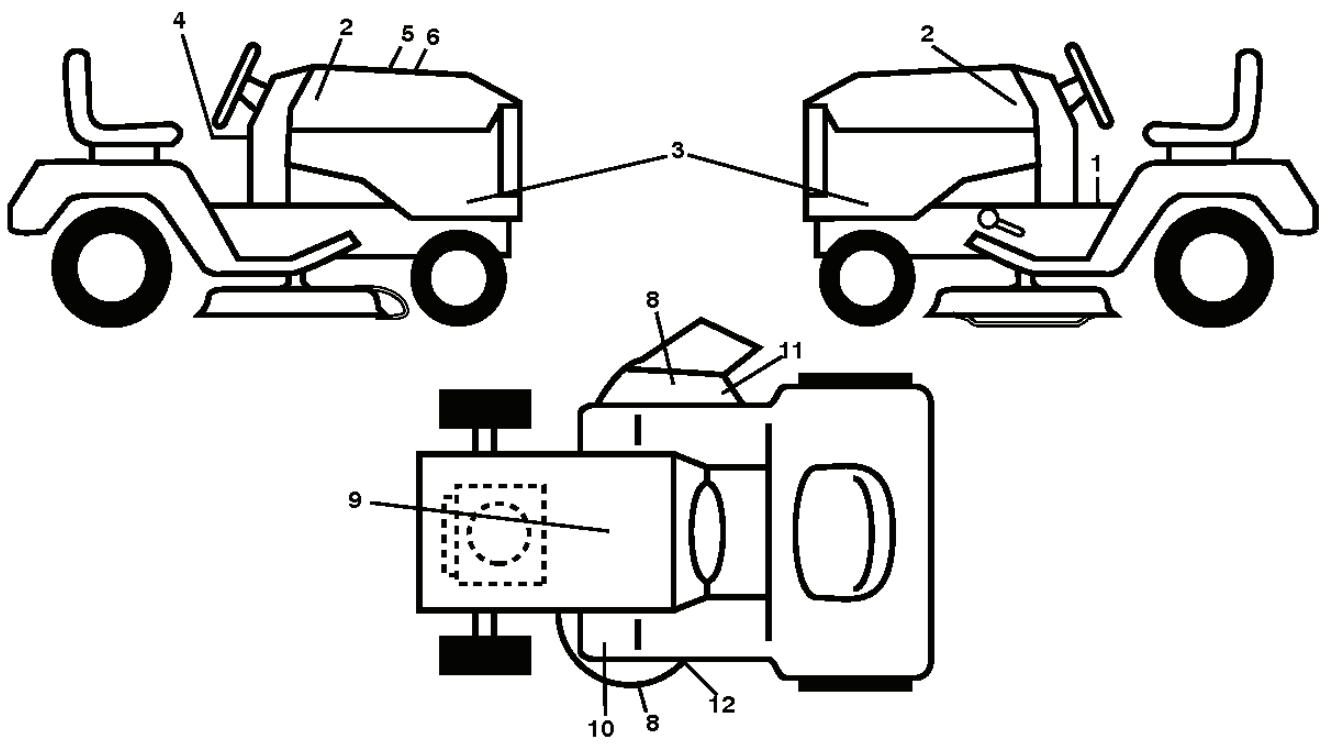

REF.	PART NO.	DESCRIPTION	REMARK	QTY.	KIT
1	532411657	DECAL		1	
2	581627301	DECAL		1	
3	532440426	DECAL		1	
4	532424102	DECAL		1	
5	532423829	DECAL		1	
6	532440234	DECAL		1	
8	581724301	DECAL		1	
9	532145005	DECAL		1	
10	532418600	DECAL		1	
11	539113224	DECAL		1	
12	532198785	LABEL		1	
	532166960	DECAL		1	
--	532439682	PAD	RH	1	
--	532439681	PLATE	LH	1