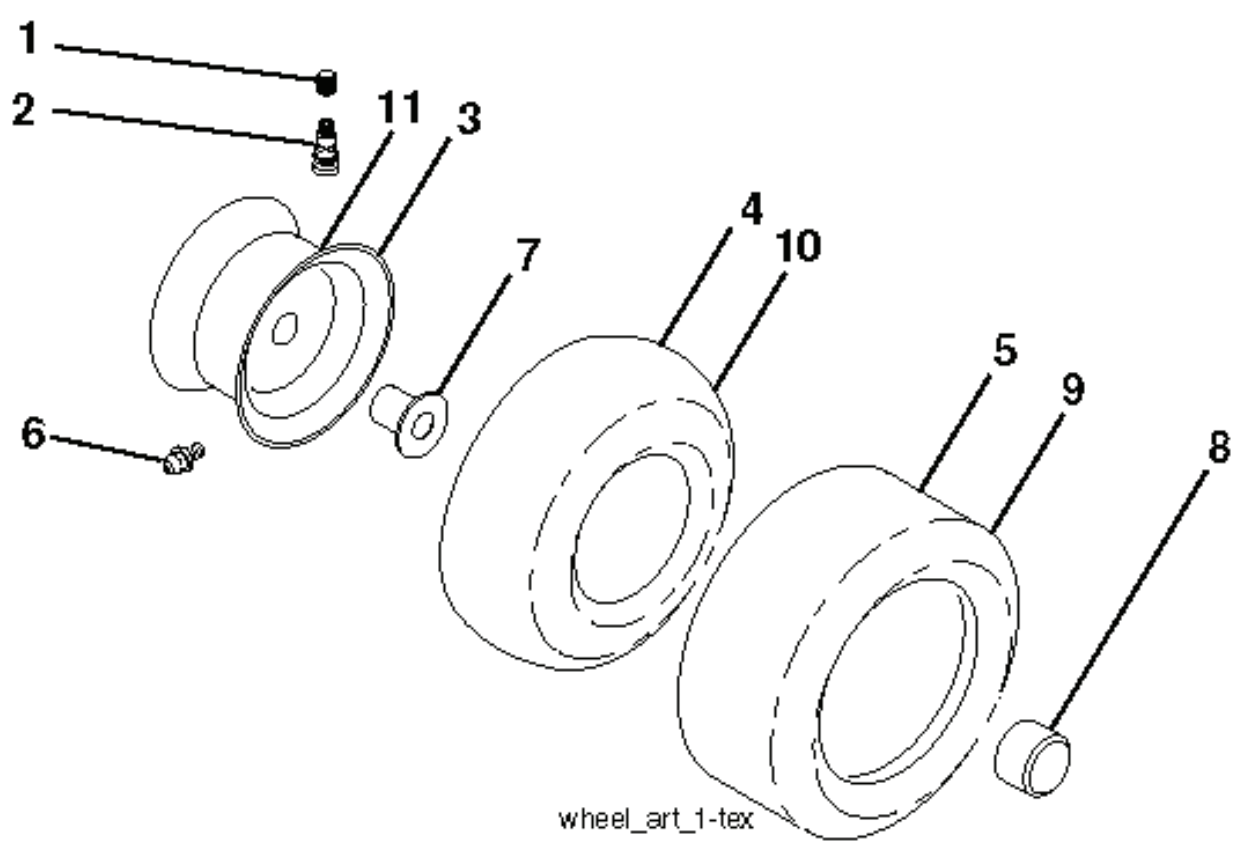

wheel_art_1-tex

REF.	PART NO.	DESCRIPTION	REMARK	QTY.	KIT
1	532059192	CAP VALVE		1	
2	532065139	NIPPLE		1	
3	532144509	RIM SPROCKET	Front 6.5"	1	
4	532008134	HOSE	(Service Item Only)	1	
5	532106230	TIRE	Front 16" x 6.5"	1	
6	532124957	FITTING	(Front Wheel Only)	1	
7	532124959	BEARING	(Front Wheel Only)	1	
8	532175039	HUB CAP		1	
9	532170456	TIRE	Rear 20" x 10"-8"	1	
10	532124926	HOSE	(Service Item Only)	1	
11	532138337	RIM SPROCKET	Rear 8"	1	
	532144334	SEALING FOAM		1	