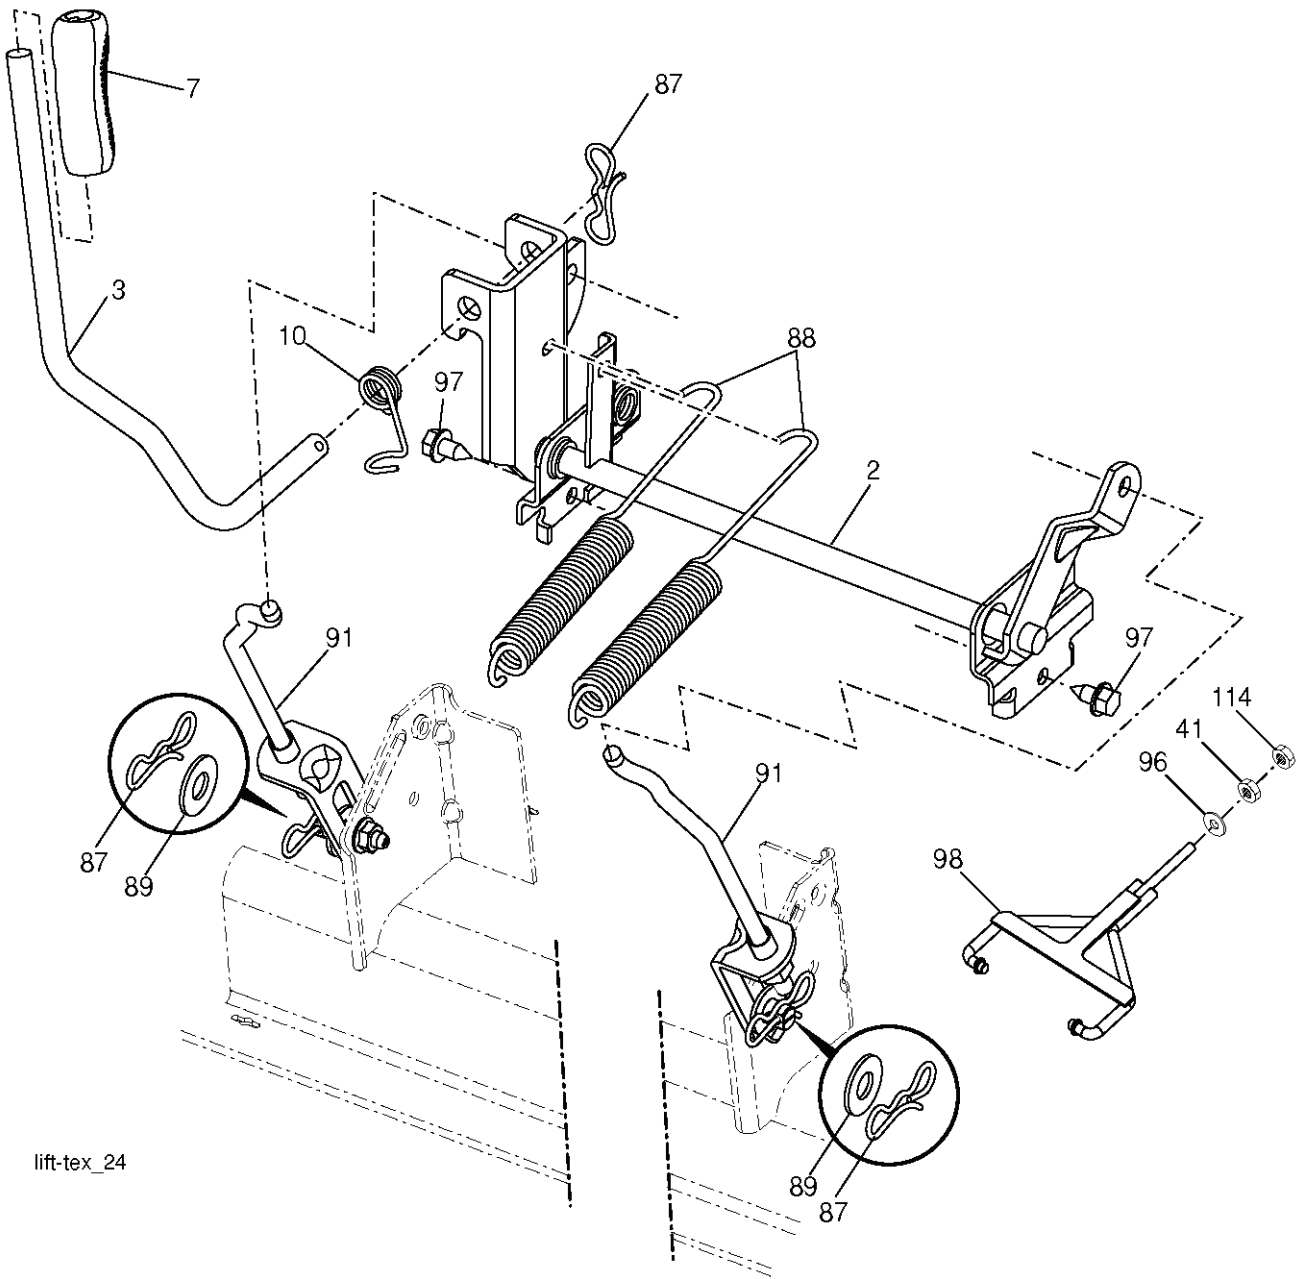

lift-tex_24

REF.	PART NO.	DESCRIPTION	REMARK	QTY.	KIT
2	532422027	SHAFT		1	
3	532195231	LEVER	RH	1	
7	532411555	GRIP		1	
10	532196314	SPRING		1	
41	532175994	NUT		1	
87	532194209	SPRING		1	
88	532410710	SPRING		1	
89	819191912	WASHER		1	
91	532403407	LINK		1	
96	532195263	BUSHING		1	
97	817000612	SCREW		1	
98	574822501	SUSPENSION		1	
114	873360700	NUT		1