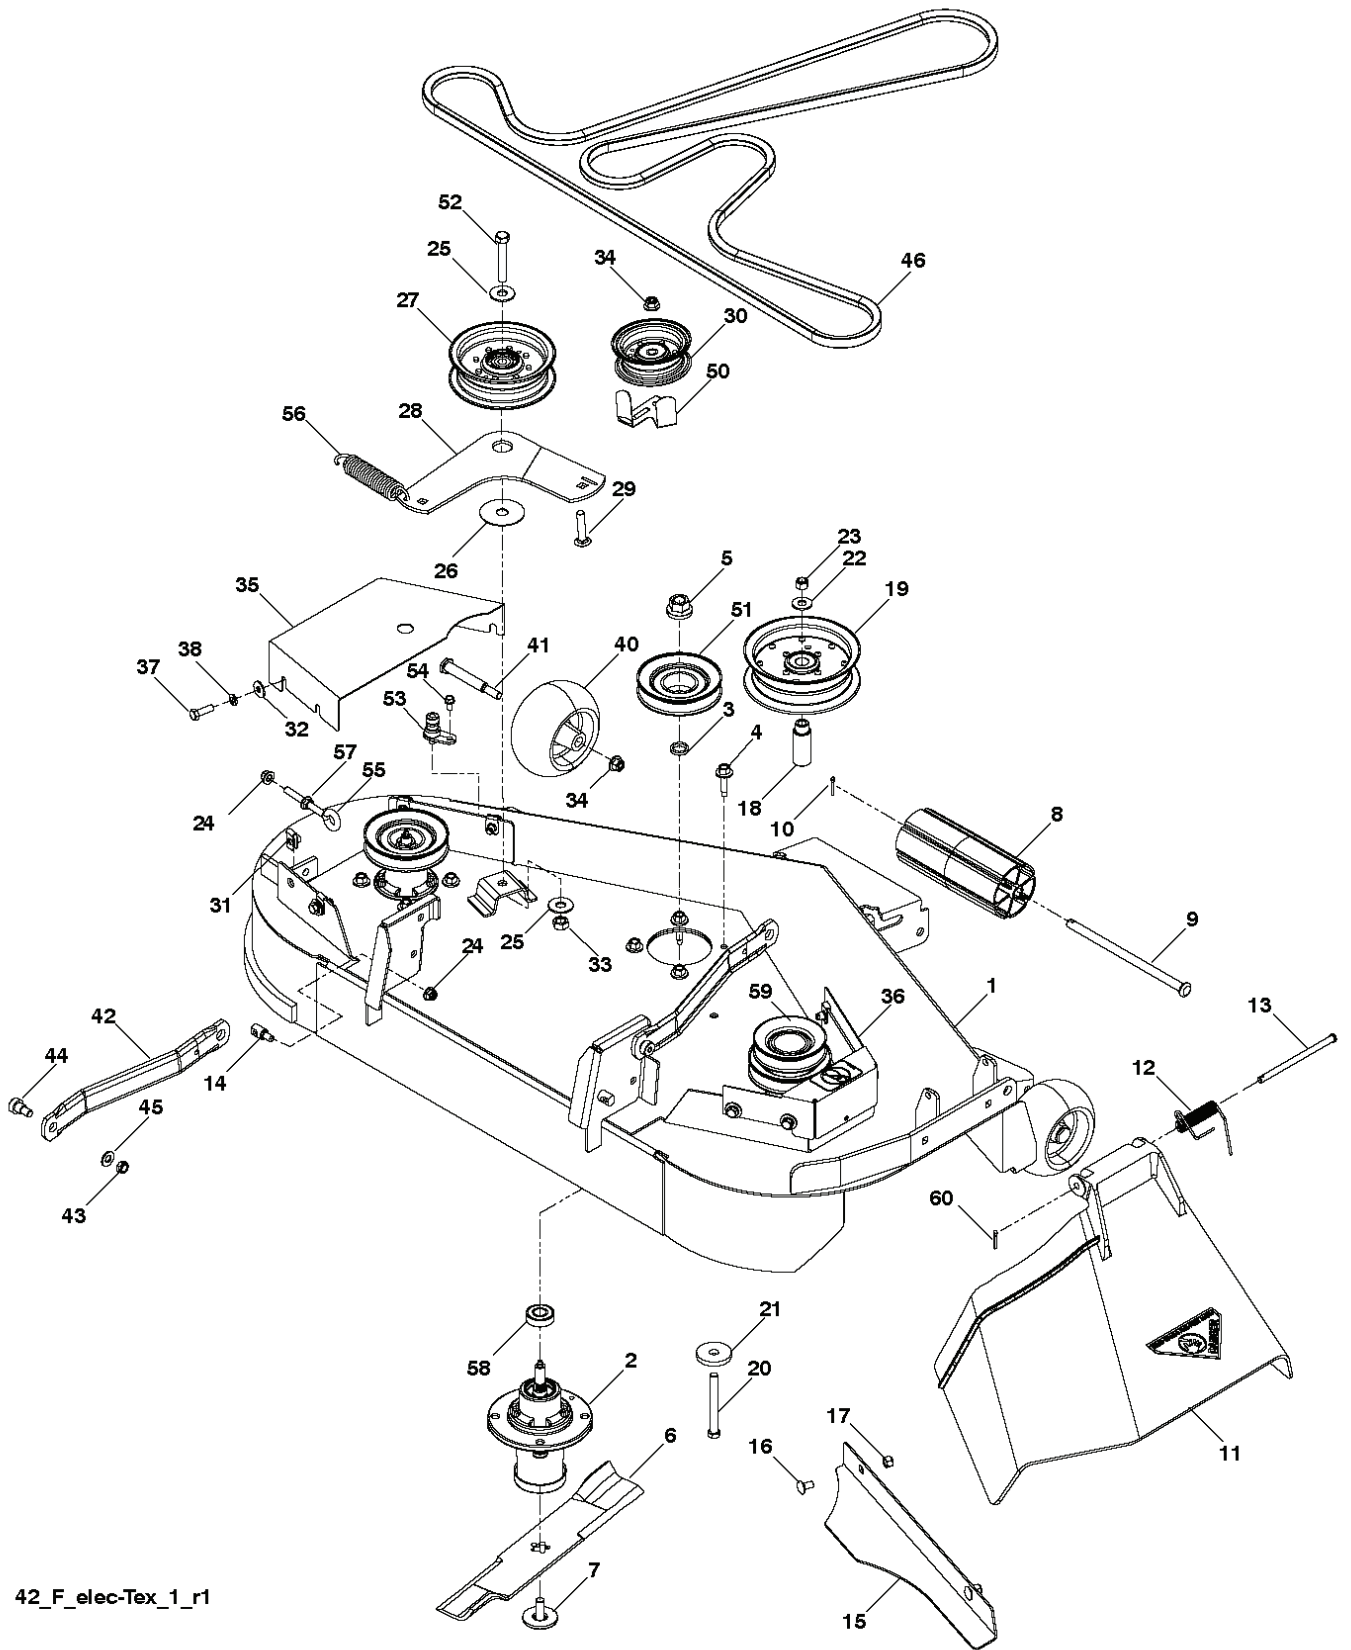

42_F_elec-TEX_1_r1

REF.	PART NO.	DESCRIPTION	REMARK	QTY.	KIT
1	532445356	CUTTING DECK		1	
2	539112170	HOUSING ASSY		1	
3	532187690	WASHER		1	
4	539107630	SCREW		1	
5	532400234	NUT		1	
6	539112078	BLADE		1	
7	532193003	SCREW		1	
8	532176066	ROLLER		1	
9	532179127	ROD ROLLER NOSE		1	
10	532194208	PIN		1	
11	539110731	CHUTE		1	
12	539110735	SPRING		1	
13	539110736	CLEVIS PIN		1	
14	532195161	STUD		1	
15	539112413	PLATE		1	
16	539990799	BOLT		1	
17	539990717	NUT		1	
18	575224501	BUSHING		1	
19	539132728	PULLEY		1	
20	539108271	BOLT		1	
21	539106504	WASHER		1	
22	539990517	WASHER		1	
23	539976979	NUT		1	
24	539112899	NUT, 5/16-18, NYLOC		1	
25	539104864	WASHER		1	
26	532178515	WASHER		1	
27	532196104	PULLEY		1	
28	574827102	ARM		1	
29	539990923	RHSNB 3/8-16X1-3/4 GR 5 ZD		1	
30	532177968	PULLEY		1	
31	539104763	CLIP		1	
32	539990692	WASHER		1	
33	539132019	NUT		1	
34	521996501	NUT		1	
35	575224702	SHIELD		1	
36	575500302	SHIELD		1	
37	539990209	SCREW		1	
38	539990187	WASHER		1	
40	539107610	WHEEL		1	
41	532193406	BOLT		1	
42	532195185	ARM		1	
43	539200282	NUT		1	
44	539113621	SB 3/8-16 X 3/8 SKT HD ZD		1	
45	539990122	WASHER		1	
46	574845601	BELT		1	
50	575224301	GUARD		1	
51	575224401	PULLEY		1	
52	539104870	BOLT		1	
53	532415598	HOSE COUPLING		1	
54	539108461	SCREW		1	
55	539115574	EYE BOLT		1	
56	539106850	SPRING		1	
57	539990585	NUT		1	
58	539112050	BALL BEARING		1	
59	575416201	PULLEY		1	
60	532169484	PIN		1	
--	532445357	CUTTING DECK		1