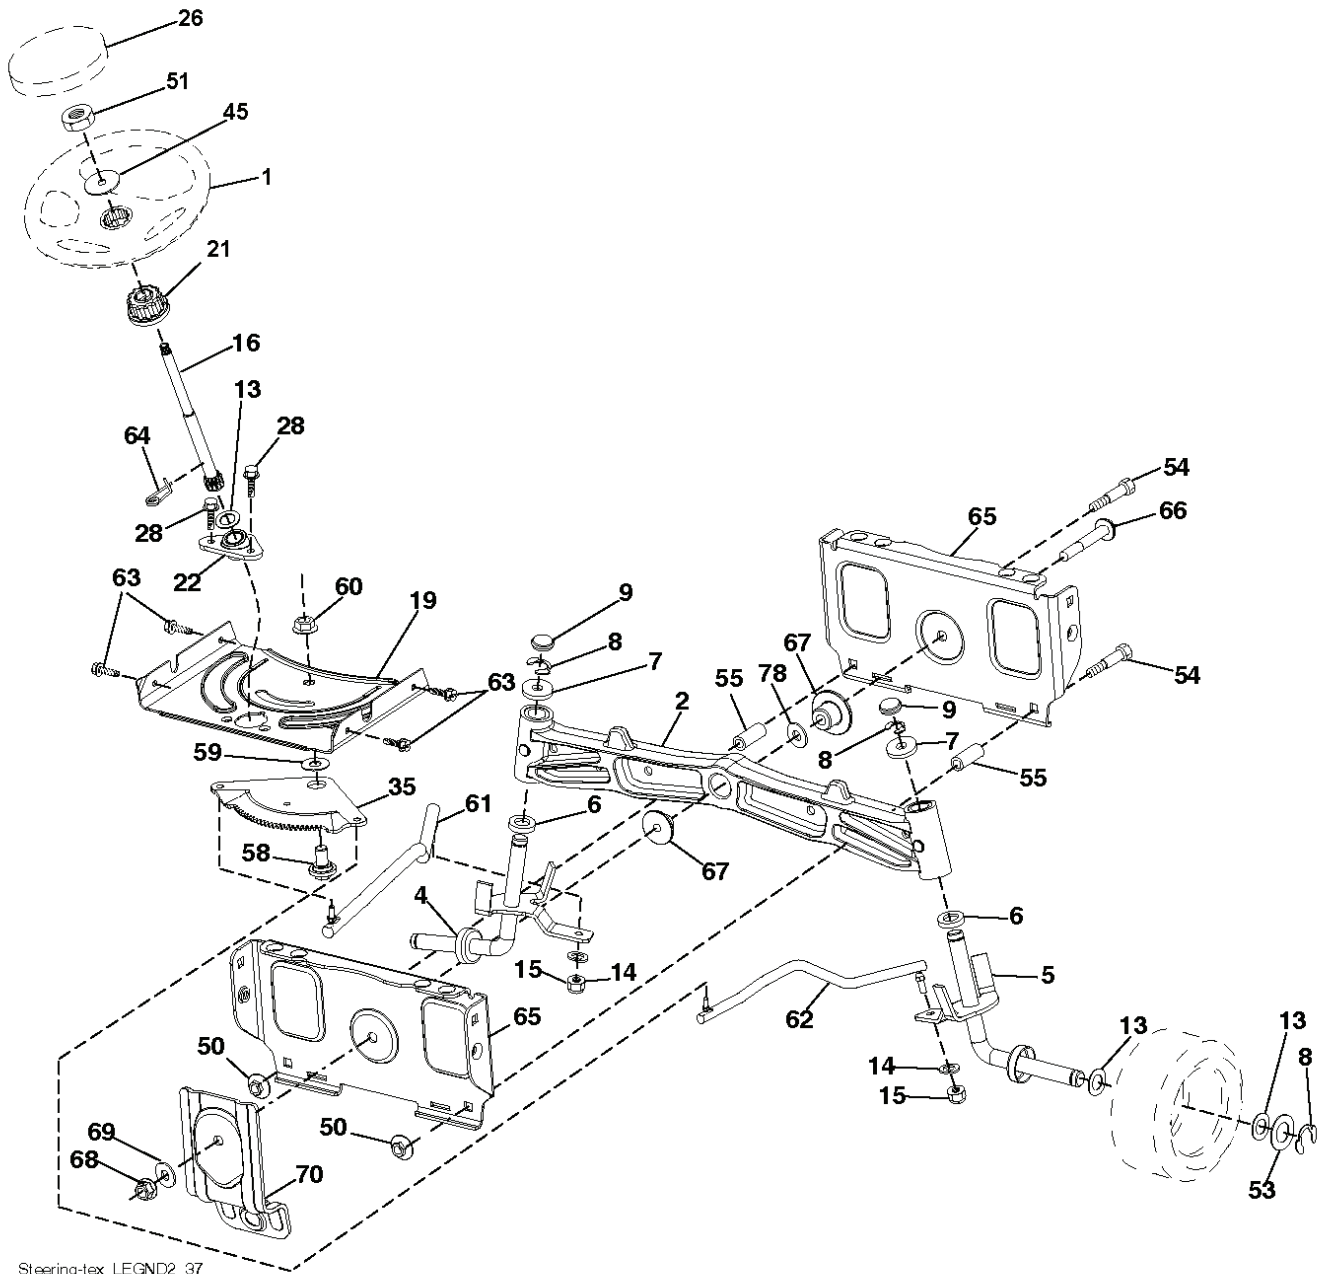

SPARK ARRESTER KIT

engine-tex_Kawa-2cyl_6_r1

REF.	PART NO.	DESCRIPTION	REMARK	QTY.	KIT
1	000000000	W/O DESCRIPTION	ENGINE KAWA MODEL NO. FR730V-AS12-R(445364)	1	
2	532149723	MUFFLER		1	
9	532194320	BELT GUIDE		1	
11	532400008	CLUTCH		1	
12	532405097	PULLEY		1	
14	532148456	TUBE		1	
15	532414151	TANK FUEL CARB		1	
18	532439208	HUB CAP		1	
20	532424341	CONTROL THROTTLE		1	
21	532416358	SCREW		1	
22	532191596	COMMA*RPL.PAR 532187767428		1	
28	532401135	LINE.FUEL.64*REAR.EMIS		1	
29	532137180	SPARK ARRESTER KIT		1	
37	532123487	HOSE CLAMP		1	
41	532126197	WASHER		1	
42	810040700	WASHER		1	
45	873510400	NUT		1	
62	532434017	SHIELD		1	
69	532178151	MUFFLER GASKET		1	
70	532424765	EXHAUST		1	
71	532424766	EXHAUST		1	
85	532173937	BOLT		1	
86	532184362	NUT		1	
87	537171877	BOLT		1	
90	817000616	SCREW		1	
91	532187495	BUSHING		1	
92	817120616	SCREW		1	
109	532414114	FILTER		1	
110	532414118	VALVE ASSY		1	
111	532414119	PURGE LINE CARB		1	
113	532414127	VALVE		1	
116	532132624	PIN RETAINING SCREW		1	

seat-tex_6.5SL_3

REF.	PART NO.	DESCRIPTION	REMARK	QTY.	KIT
1	532439822	SEAT		1	
2	532180166	BRACKET		1	
3	532140675	STRAP		1	
6	873800600	NUT		1	
7	532124181	SPRING		1	
8	532171877	BOLT		1	
10	532196977	PLATE		1	
21	532171852	BOLT		1	
37	873800500	LOCK NUT		1	
40	532197661	HANDLE		1	
41	532198200	SPRING		1	
43	874760612	BOLT		1	
44	819133812	WASHER		1	

wheel_art_1-tex

REF.	PART NO.	DESCRIPTION	REMARK	QTY.	KIT
1	532059192	CAP VALVE		1	
2	532065139	NIPPLE		1	
3	532144509	RIM SPROCKET	Front 6.5"	1	
4	532008134	HOSE	(Service Item Only)	1	
5	532106230	TIRE	Front 16" x 6.5"	1	
6	532124957	FITTING	(Front Wheel Only)	1	
7	532124959	BEARING	(Front Wheel Only)	1	
8	532175039	HUB CAP		1	
9	532170456	TIRE	Rear 20" x 10"-8"	1	
10	532124926	HOSE	(Service Item Only)	1	
11	532138337	RIM SPROCKET	Rear 8"	1	
	532144334	SEALING FOAM		1	