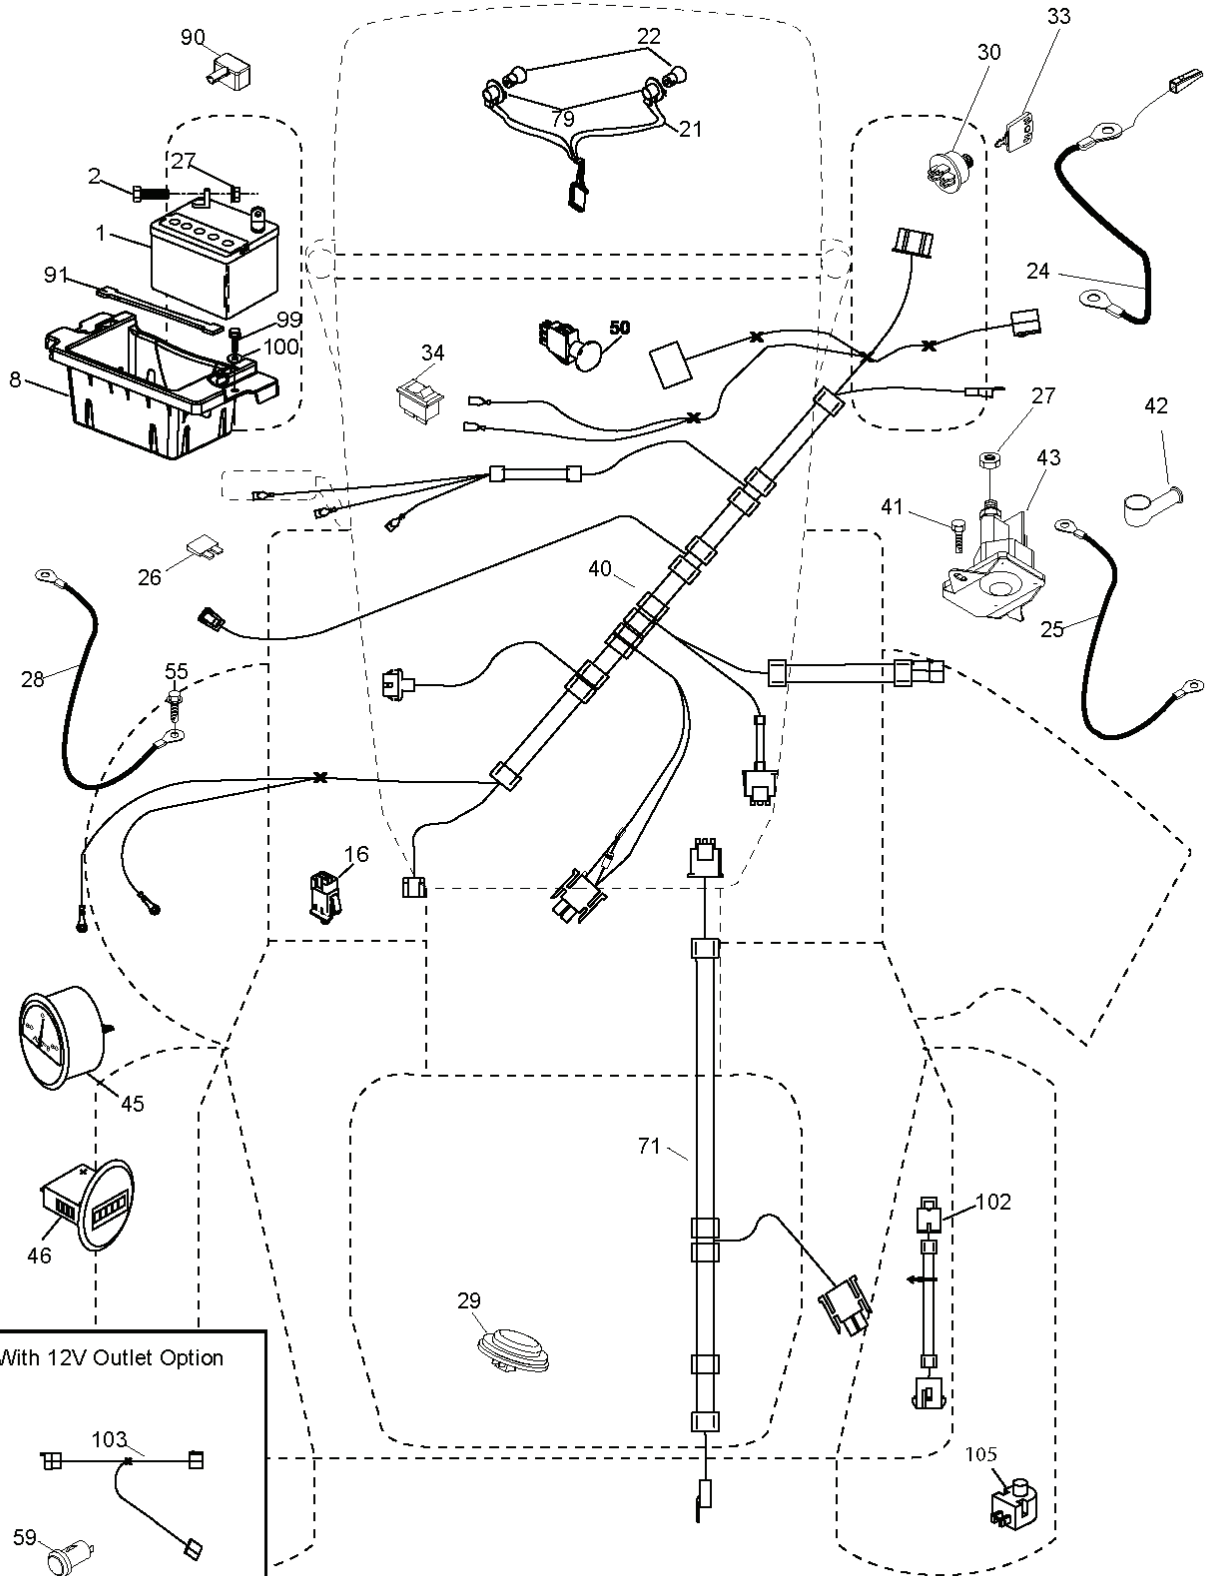

T15S

With 12V Outlet Option

This inset diagram shows the wiring for the 12V outlet option. It includes a 12V outlet (103) and a 12V outlet relay (59). The wiring shows the 12V outlet (103) connected to the 12V outlet relay (59) via a wire.

REF.	PART NO.	DESCRIPTION	REMARK	QTY.	KIT
1	532163465	BATTERY		1	
2	874760412	BOLT		1	
8	532414126	TRAY		1	
16	532176138	MICRO SWITCH		1	
21	532400252	HARNESS		1	
22	532004152	BULB		1	
24	532400253	CABLE		1	
25	532412895	CABLE.STARTER.6G.BL/RE*SUBS/2*		1	
26	532175158	FUSE		1	
27	873510400	NUT		1	
28	532145491	CABLE		1	
29	532401545	SWITCH		1	
30	532193350	IGNITION MODULE		1	
33	532411933	KEY		1	
34	532110712	SWITCH		1	
40	532402167	CABLE		1	
41	817720408	SCREW		1	
42	532131563	COVER		1	
43	532192507	SOLENOID		1	
45	532425270	GAUGE		1	
46	532425271	GAUGE		1	
50	532174651	SWITCH		1	
55	817060512	SCREW		1	
59	532400303	OUTLET-12 VOLT		1	
71	532194276	CABLE ASSY		1	
79	532175242	HOLDER		1	
90	532435395	TERMINAL COVER		1	
91	532190270	STRAP BATTERY MOUNT FRO		1	
99	817670412	SCREW		1	
100	819091416	WASHER		1	
102	532404454	CABLE		1	
103	532421747	HARNESS		1	
105	532407568	SWITCH		1