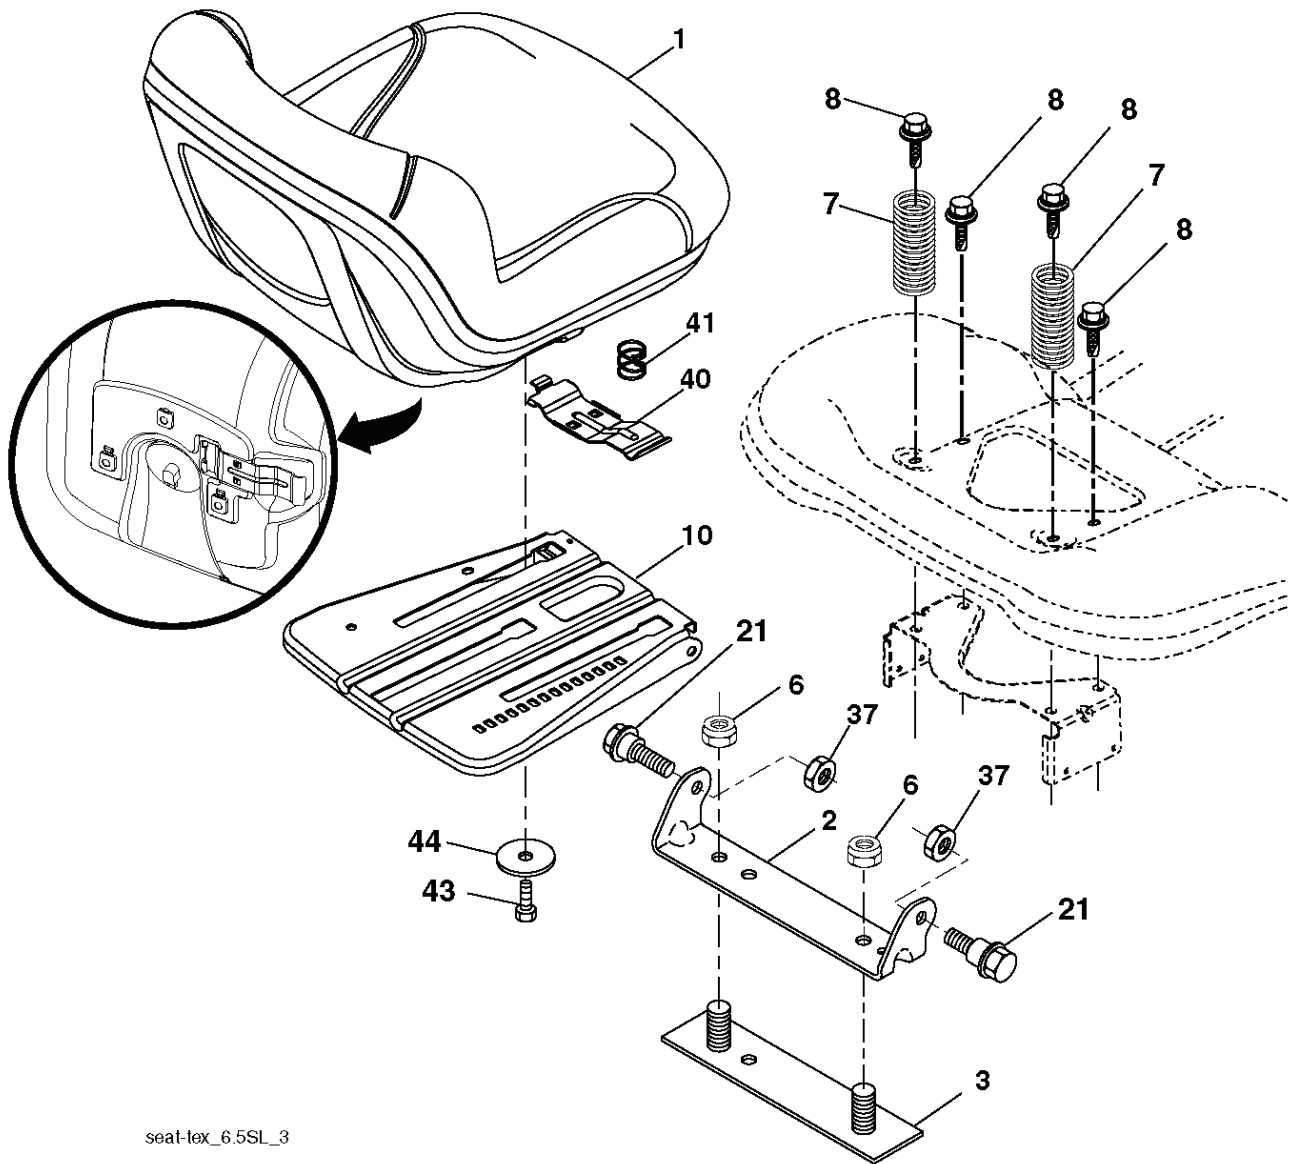

seat-tex_6.5SL_3

REF.	PART NO.	DESCRIPTION	REMARK	QTY.	KIT
1	532439822	SEAT		1	
2	532180166	BRACKET		1	
3	532140675	STRAP		1	
6	873800600	NUT		1	
7	532124181	SPRING		1	
8	532171877	BOLT		1	
10	532196977	PLATE		1	
21	532171852	BOLT		1	
37	873800500	LOCK NUT		1	
40	532197661	HANDLE		1	
41	532198200	SPRING		1	
43	874760612	BOLT		1	
44	819133812	WASHER		1