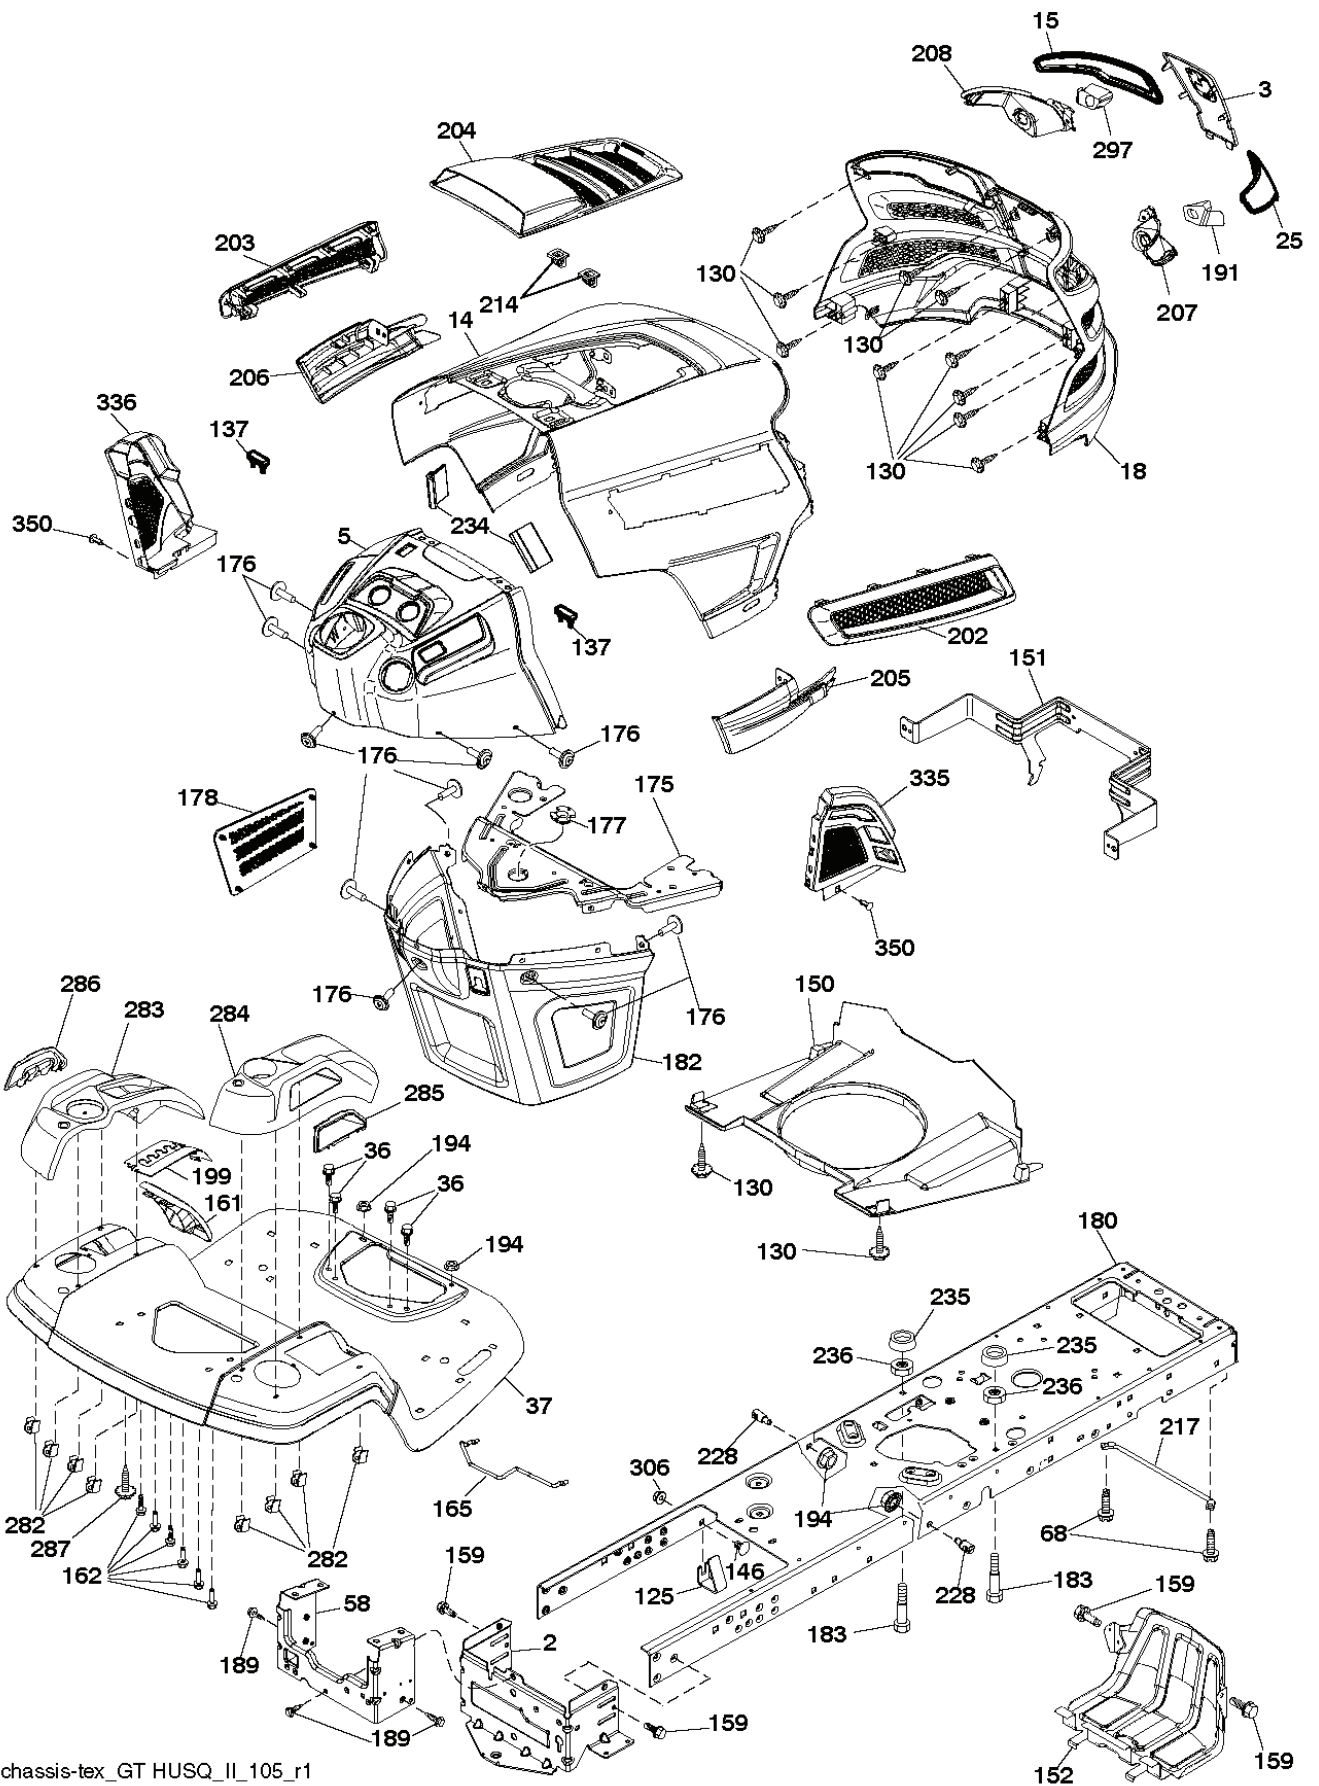

seat-tex_6.5SL_3

REF.	PART NO.	DESCRIPTION	REMARK	QTY.	KIT
1	532439822	SEAT		1	
2	532180166	BRACKET		1	
3	532140675	STRAP		1	
6	873800600	NUT		1	
7	532124181	SPRING		1	
8	532171877	BOLT		1	
10	532196977	PLATE		1	
21	532171852	BOLT		1	
37	873800500	LOCK NUT		1	
40	532197661	HANDLE		1	
41	532198200	SPRING		1	
43	874760612	BOLT		1	
44	819133812	WASHER		1	

wheel_art_1-tex

REF.	PART NO.	DESCRIPTION	REMARK	QTY.	KIT
1	532059192	CAP VALVE		1	
2	532065139	NIPPLE		1	
3	532144509	RIM SPROCKET	Front 6.5"	1	
4	532008134	HOSE	(Service Item Only)	1	
5	532106230	TIRE	Front 16" x 6.5"	1	
6	532124957	FITTING	(Front Wheel Only)	1	
7	532124959	BEARING	(Front Wheel Only)	1	
8	532175039	HUB CAP		1	
9	532170456	TIRE	Rear 20" x 10"-8"	1	
10	532124926	HOSE	(Service Item Only)	1	
11	532138337	RIM SPROCKET	Rear 8"	1	
	532144334	SEALING FOAM		1	