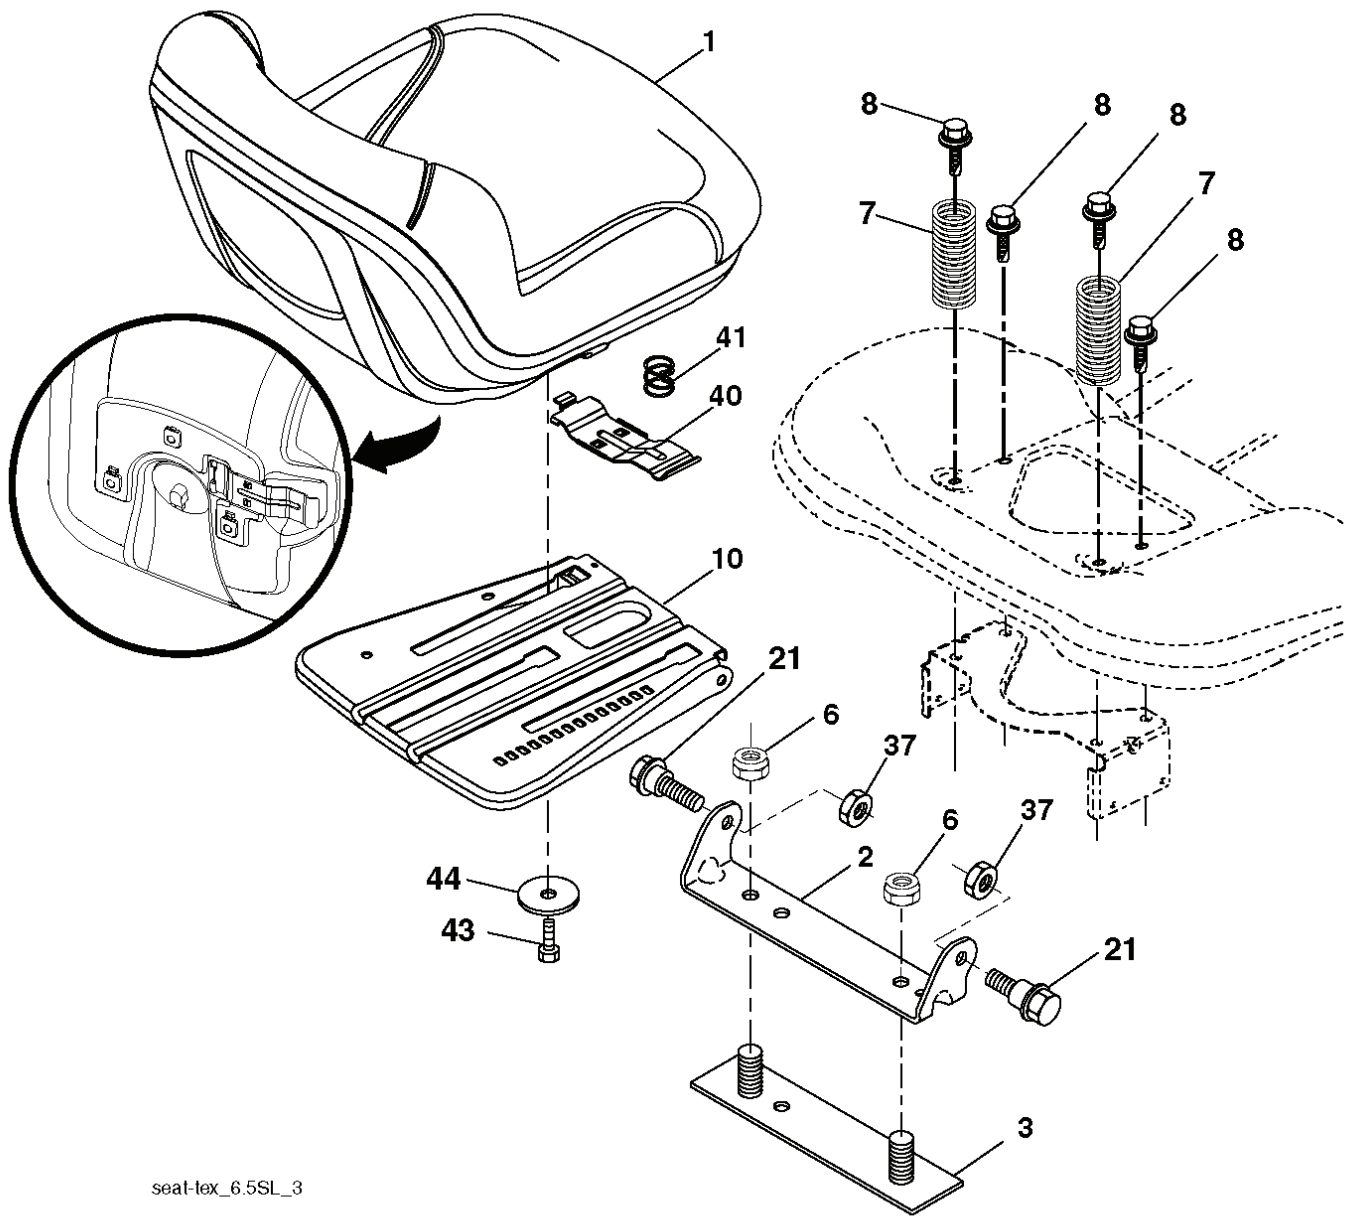

IGNITION SWITCH

POSITION	CIRCUIT	"MAKE"
OFF	M+G+A1	
RUN/OVERRIDE	B+A1	
RUN	B+A1	L+A2
START	B+S+A1	

03107

CHASSIS HARNESS CONNECTOR (MATING SIDE)

DASH HARNESS CONNECTOR (MATING SIDE)

WIRING INSULATED CLIPS
 NOTE: IF WIRING INSULATED CLIPS WERE REMOVED FOR SERVICING OF UNIT, THEY SHOULD BE RE-INSTALLED TO PROPERLY SECURE YOUR WIRING.

NON-REMOVABLE CONNECTIONS

REMOVABLE CONNECTIONS

seal-tex_6.5SL_3

REF.	PART NO.	DESCRIPTION	REMARK	QTY.	KIT
1	532439822	SEAT		1	
2	532180166	BRACKET		1	
3	532140675	STRAP		1	
6	873800600	NUT		1	
7	532124181	SPRING		1	
8	532171877	BOLT		1	
10	532196977	PLATE		1	
21	532171852	BOLT		1	
37	873800500	LOCK NUT		1	
40	532197661	HANDLE		1	
41	532198200	SPRING		1	
43	874760612	BOLT		1	
44	819133812	WASHER		1	