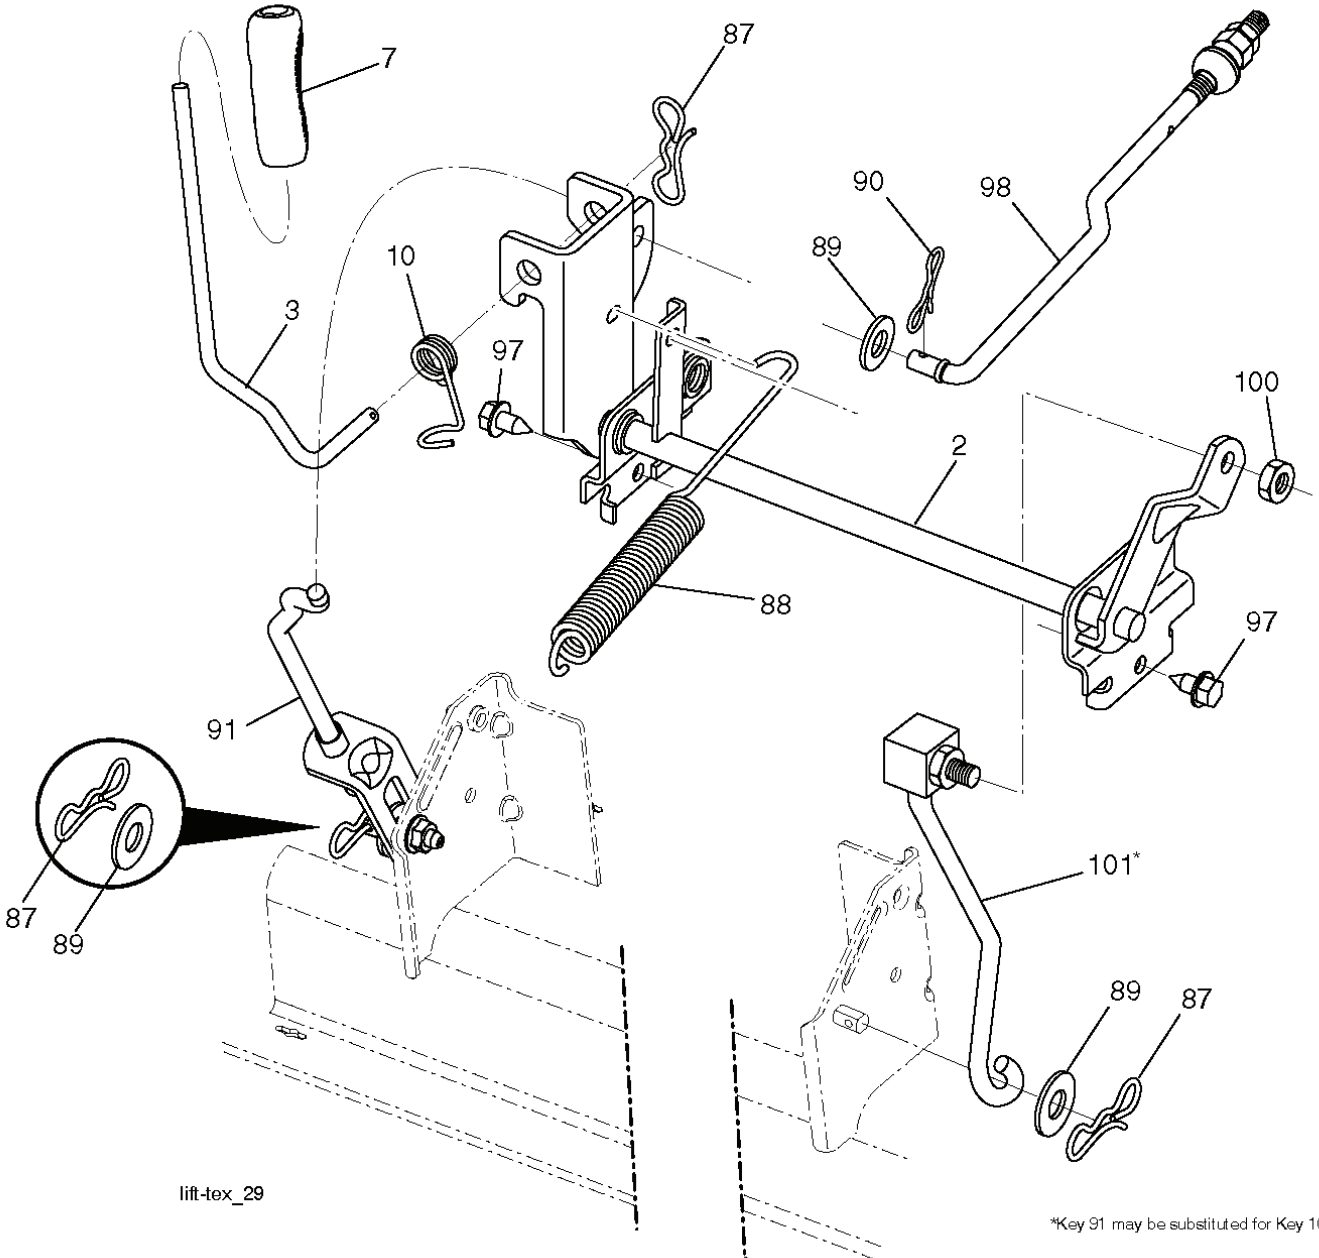

IGNITION SWITCH

POSITION	CIRCUIT	"MAKE"
OFF	M+G+A1	
RUN/OVERRIDE	B+A1	
RUN	B+A1	L+A2
START	B+S+A1	

03107

CHASSIS HARNESS CONNECTOR (MATING SIDE)

DASH HARNESS CONNECTOR (MATING SIDE)

WIRING INSULATED CLIPS
 NOTE: IF WIRING INSULATED CLIPS WERE REMOVED FOR SERVICING OF UNIT, THEY SHOULD BE RE-INSTALLED TO PROPERLY SECURE YOUR WIRING.

NON-REMOVABLE CONNECTIONS

REMOVABLE CONNECTIONS

seal-tex_6.5SL_3

REF.	PART NO.	DESCRIPTION	REMARK	QTY.	KIT
1	532439822	SEAT		1	
2	532180166	BRACKET		1	
3	532140675	STRAP		1	
6	873800600	NUT		1	
7	532124181	SPRING		1	
8	532171877	BOLT		1	
10	532196977	PLATE		1	
21	532171852	BOLT		1	
37	873800500	LOCK NUT		1	
40	532197661	HANDLE		1	
41	532198200	SPRING		1	
43	874760612	BOLT		1	
44	819133812	WASHER		1	

REF.	PART NO.	DESCRIPTION	REMARK	QTY.	KIT
1	532059192	CAP VALVE		1	
2	532065139	NIPPLE		1	
3	532138336	RIM	Front 6"	1	
4	532059904	HOSE	(Service Item Only)	1	
5	532106222	TIRE	Front 15" x 6.0"-6"	1	
6	532124957	FITTING	(Front Wheel Only)	1	
7	532124959	BEARING	(Front Wheel Only)	1	
8	532175039	HUB CAP		1	
9	532138468	TIRE	Rear 20" x 8"-8"	1	
10	532124926	HOSE	(Service Item Only)	1	
11	532138337	RIM SPROCKET	Rear 8"	1	
	532144334	SEALING FOAM		1	