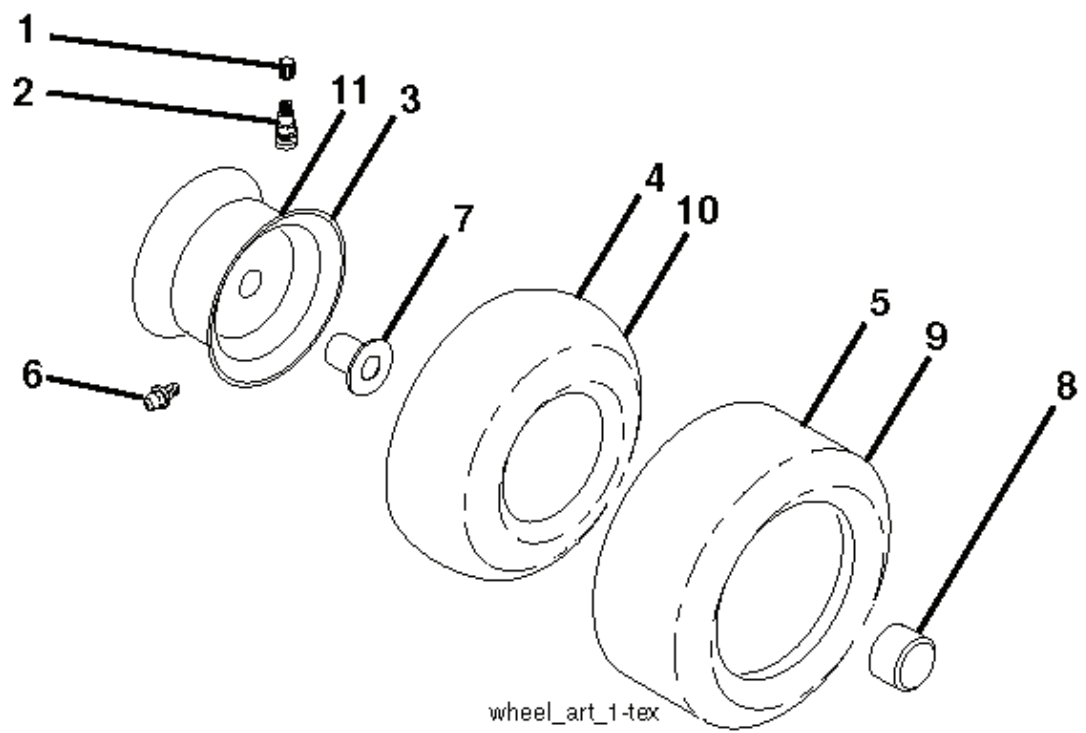

IGNITION SWITCH

POSITION	CIRCUIT	"MAKE"
OFF	M+G+A1	
RUN/OVERRIDE	B+A1	
RUN	B+A1	L+A2
START	B+S+A1	

03107

CHASSIS HARNESS CONNECTOR (MATING SIDE)

DASH HARNESS CONNECTOR (MATING SIDE)

WIRING INSULATED CLIPS
 NOTE: IF WIRING INSULATED CLIPS WERE REMOVED FOR SERVICING OF UNIT, THEY SHOULD BE RE-INSTALLED TO PROPERLY SECURE YOUR WIRING.

NON-REMOVABLE CONNECTIONS

REMOVABLE CONNECTIONS

seal-tex_6.5SL_3

REF.	PART NO.	DESCRIPTION	REMARK	QTY.	KIT
1	532439822	SEAT		1	
2	532180166	BRACKET		1	
3	532140675	STRAP		1	
6	873800600	NUT		1	
7	532124181	SPRING		1	
8	532171877	BOLT		1	
10	532196977	PLATE		1	
21	532171852	BOLT		1	
37	873800500	LOCK NUT		1	
40	532197661	HANDLE		1	
41	532198200	SPRING		1	
43	874760612	BOLT		1	
44	819133812	WASHER		1	

REF.	PART NO.	DESCRIPTION	REMARK	QTY.	KIT
1	532059192	CAP VALVE		1	
2	532065139	NIPPLE		1	
3	532138336	RIM	Front 6"	1	
4	532059904	HOSE	(Service Item Only)	1	
5	532106222	TIRE	Front 15" x 6.0"-6"	1	
6	532124957	FITTING	(Front Wheel Only)	1	
7	532124959	BEARING	(Front Wheel Only)	1	
8	532175039	HUB CAP		1	
9	532138468	TIRE	Rear 20" x 8"-8"	1	
10	532124926	HOSE	(Service Item Only)	1	
11	532138337	RIM SPROCKET	Rear 8"	1	
	532144334	SEALING FOAM		1	