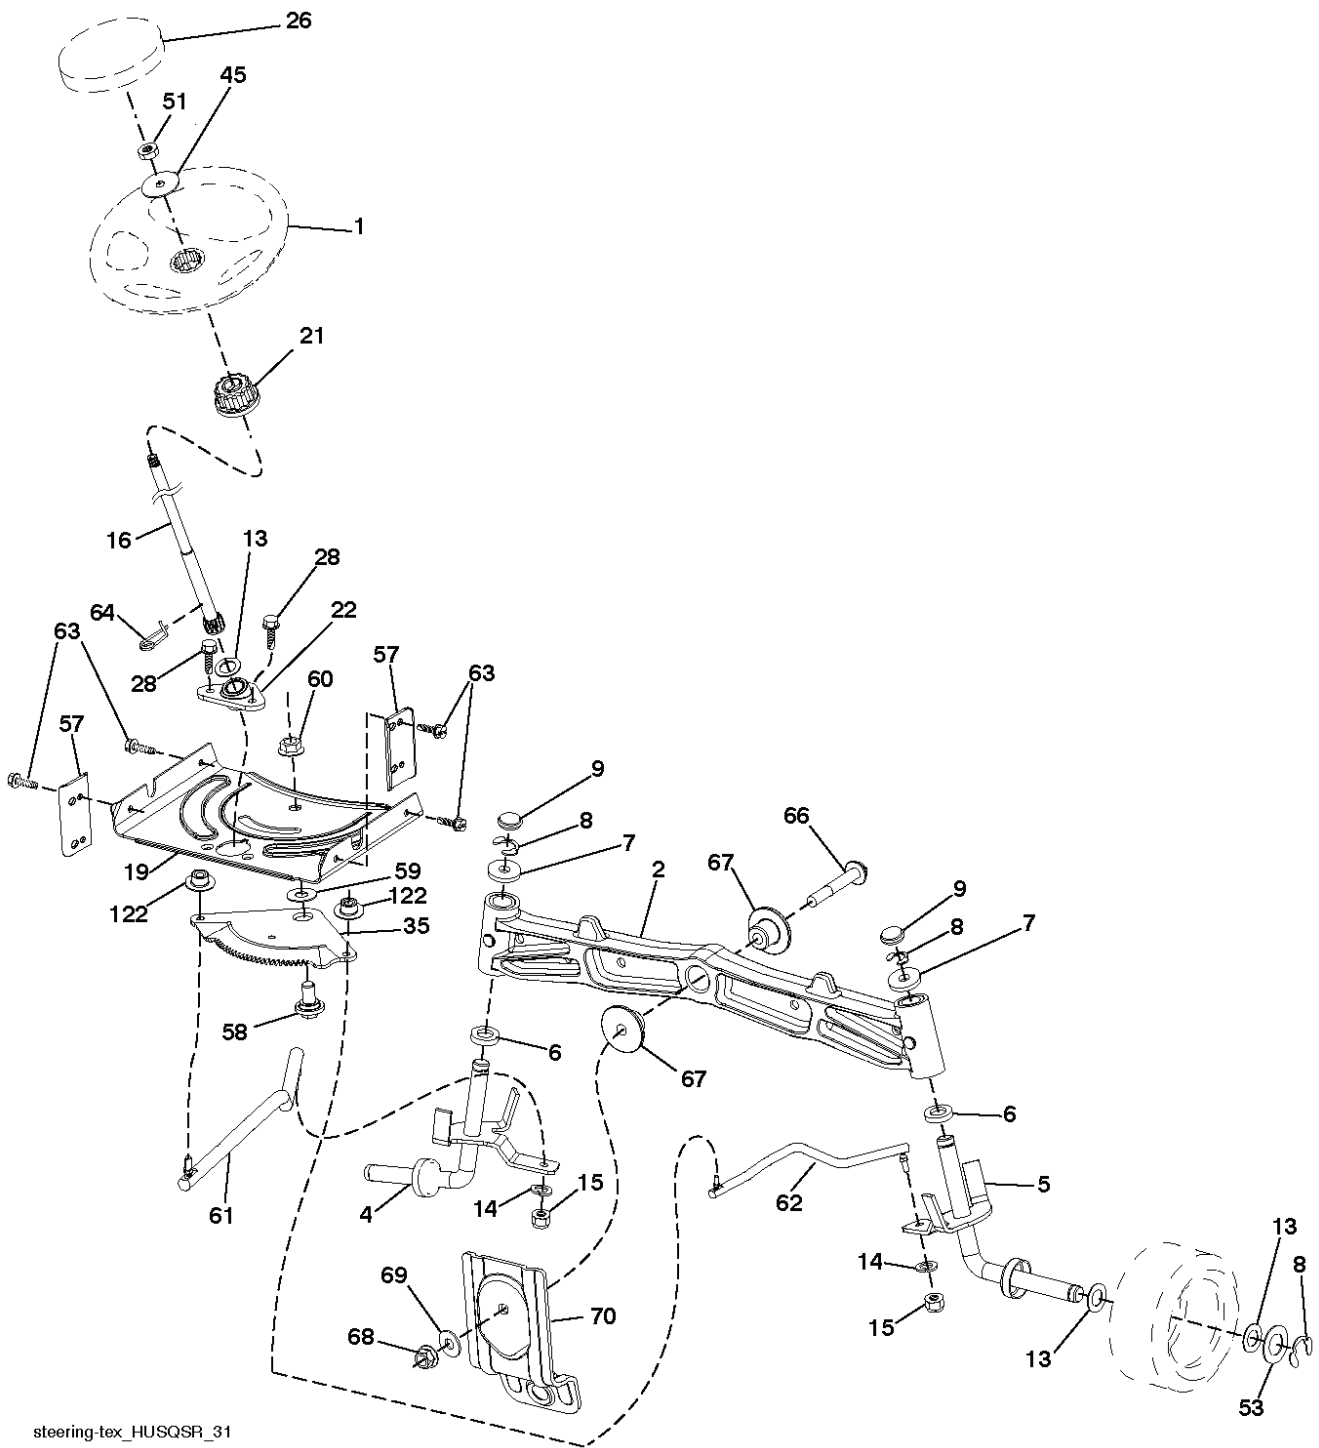

steering-tex_HUSQSR_31

REF.	PART NO.	DESCRIPTION	REMARK	QTY.	KIT
1	532439740	STEERING WHEEL		1	
2	532195968	SHAFT		1	
4	532403087	SPINDLE	LH	1	
5	532403088	SPINDLE	RH	1	
6	532124931	WASHER		1	
7	532121748	WASHER		1	
8	812000029	RETAINER RING		1	
9	532121232	HUB CAP		1	
13	532121749	WASHER		1	
14	810040600	WASHER		1	
15	873540600	NUT		1	
16	532408219	SHAFT		1	
19	532194729	PLATE		1	
21	532186737	ADAPTER		1	
22	532420537	SUPPORT		1	
26	532439743	HUB CAP		1	
28	817000612	SCREW		1	
35	532194732	PLATE		1	
45	819183812	WASHER		1	
51	873940800	NUT		1	
53	532188967	WASHER		1	
57	532407465	BRACKET		1	
58	532194747	BOLT		1	
59	532194748	WASHER		1	
60	873971000	NUT		1	
61	532194740	LINK	LH	1	
62	532194741	LINK	RH	1	
63	817000512	SCREW		1	
64	532199849	SPRING RETAINER		1	
66	871020748	BOLT		1	
67	532194737	BUSHING		1	
68	873900700	NUT		1	
69	532199162	WASHER		1	
70	532196197	BRACKET		1	
122	532444962	CAP		1	
	PART NO.		REMARK		KIT