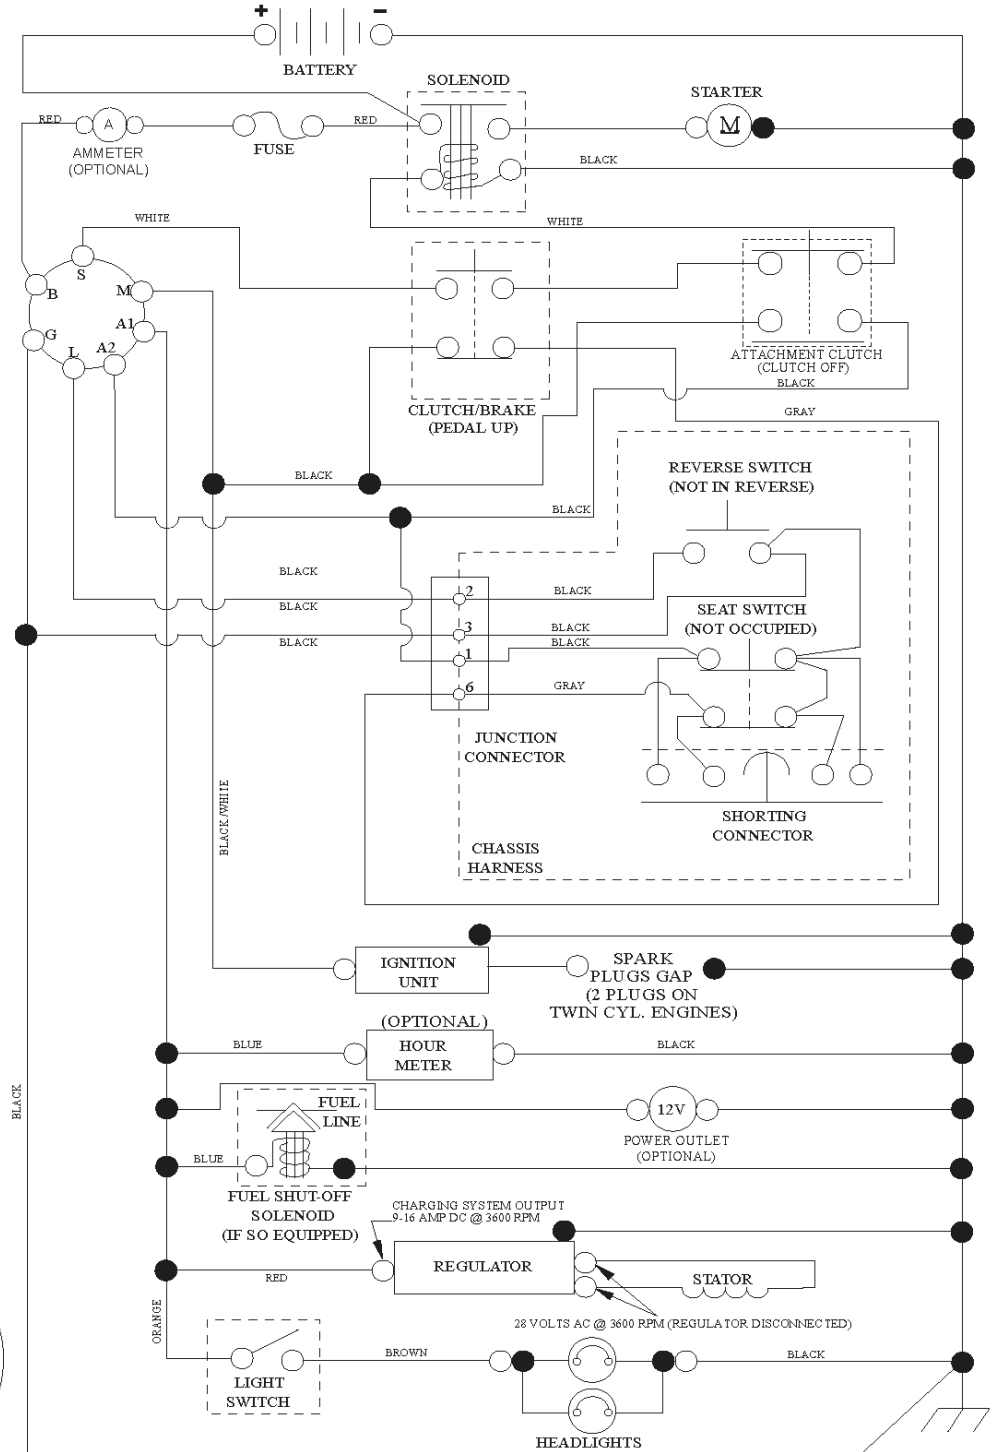

IGNITION SWITCH

POSITION	CIRCUIT	"MAKE"
OFF	M+G+A1	
RUN/OVERRIDE	B+A1	
RUN	B+A1	L+A2
START	B+S+A1	

03107

WIRING INSULATED CLIPS
NOTE: IF WIRING INSULATED CLIPS WERE REMOVED FOR SERVICING OF UNIT, THEY SHOULD BE RE-INSTALLED TO PROPERLY SECURE YOUR WIRING.