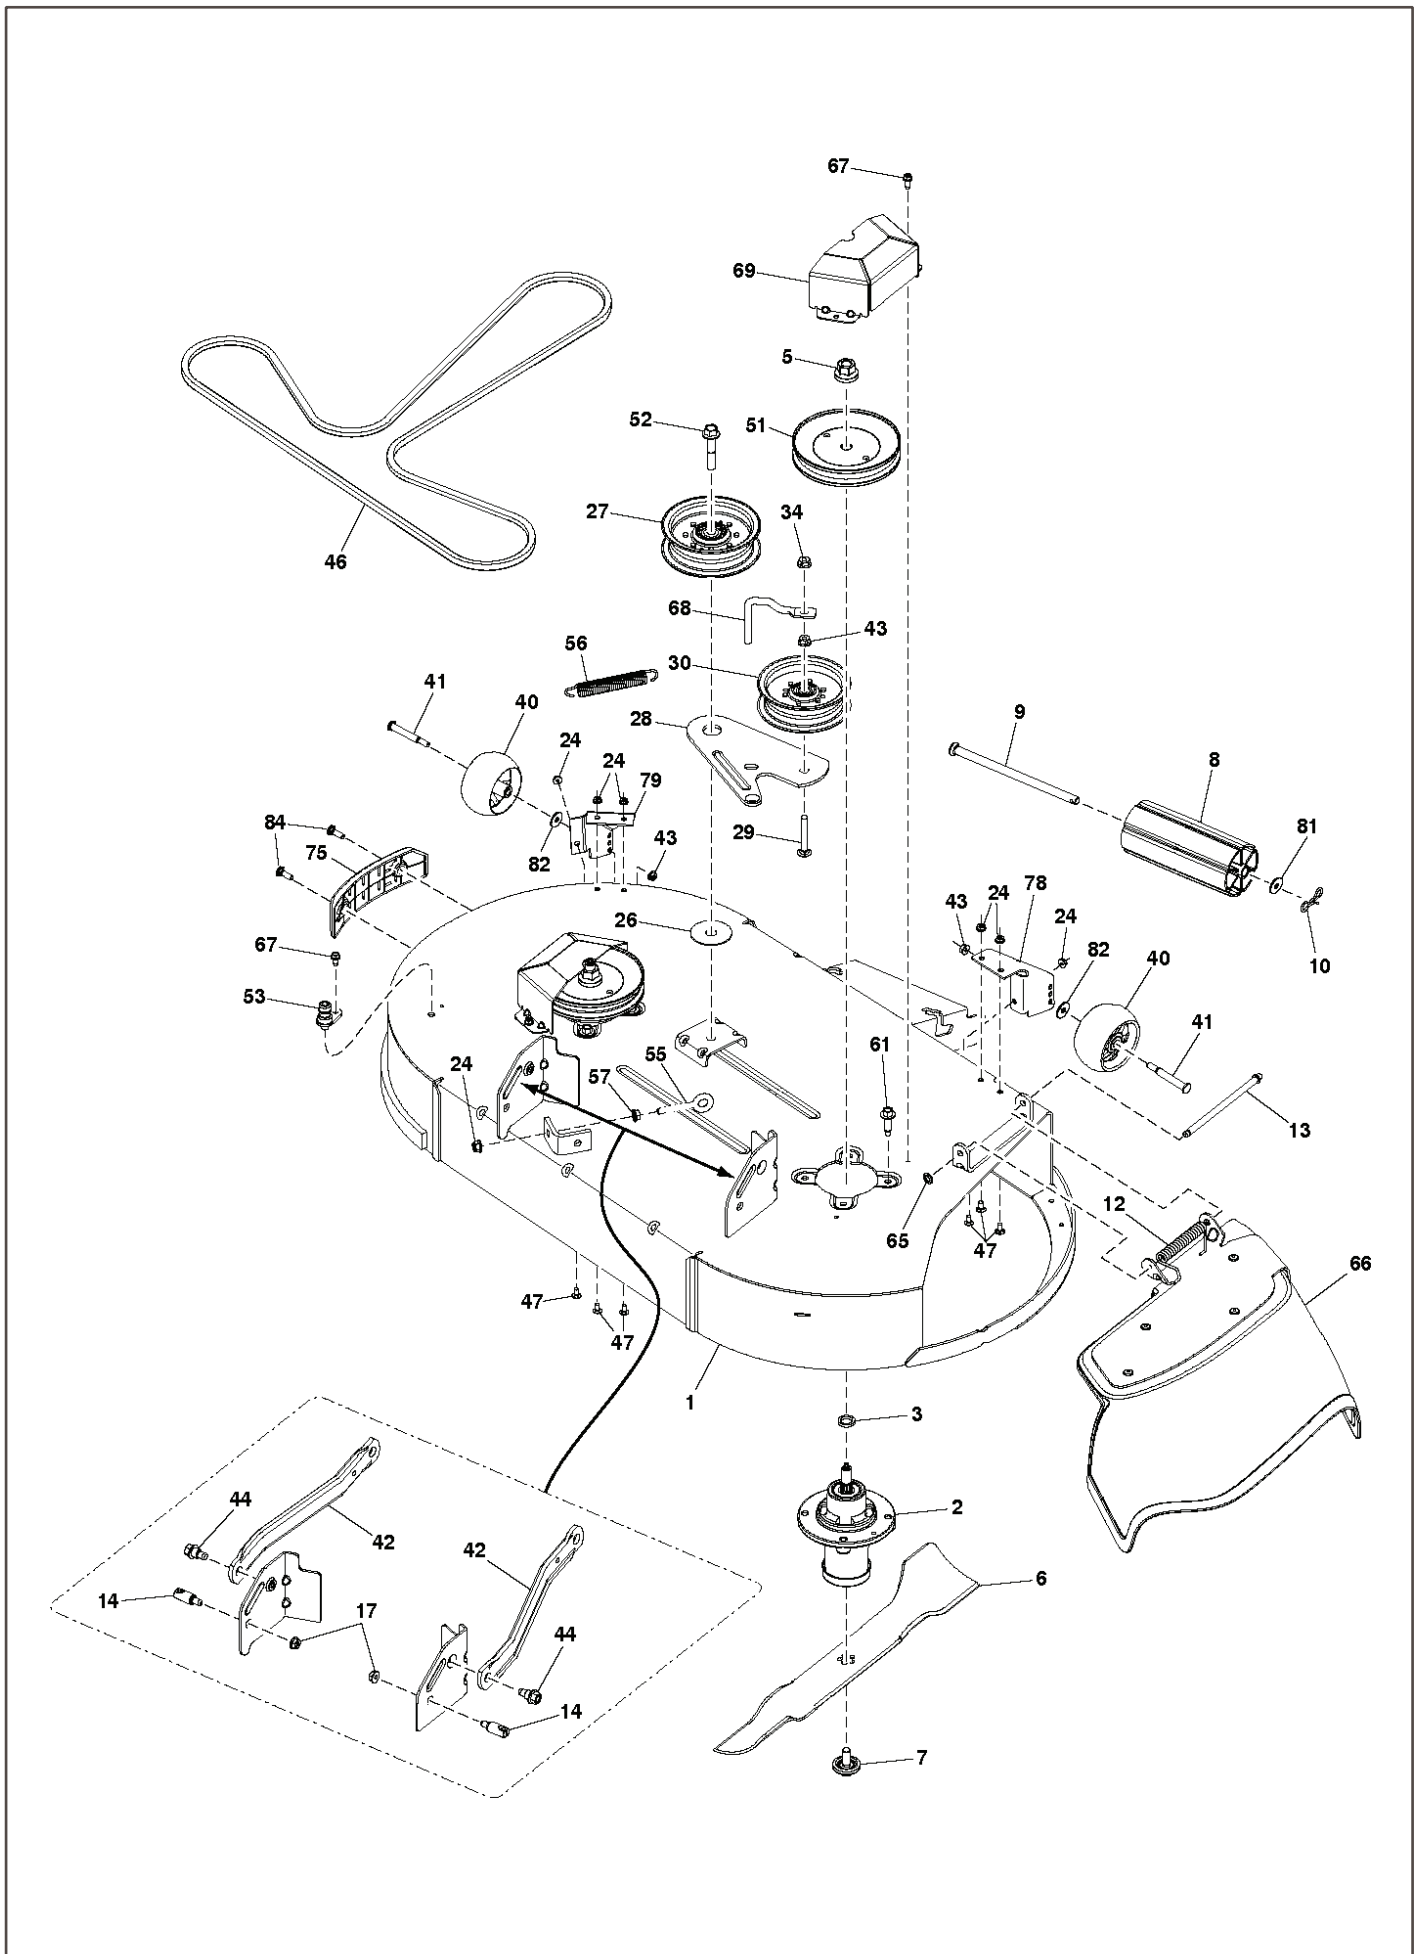

REF.	PART NO.	DESCRIPTION	REMARK	QTY.	KIT
1	532411657	DECAL		1	
2	581627301	DECAL		1	
3	581510501	DECAL		1	
4	532429557	DECAL		1	
5	532423829	DECAL		1	
7	532170563	DECALC,"DANGER"		1	
9	532145005	DECAL		1	
12	532160396	DECAL		1	
	532166960	DECAL	NOT SHOWN	1	
	532439681	PLATE	"NOT SHOWN, LH"	1	
	532439682	PAD	"NOT SHOWN, RH"	1	

TR02K

With Service Minder Option

46

REF.	PART NO.	DESCRIPTION	REMARK	QTY.	KIT
1	532163465	BATTERY		1	
2	874760412	BOLT		1	
8	532193228	BOX		1	
16	532176138	MICRO SWITCH		1	
21	532400252	HARNESS		1	
22	532004152	BULB		1	
25	581498001	CABLE		1	
26	532175158	FUSE		1	
27	873510400	NUT		1	
28	532421686	CABLE		1	
29	532401545	SWITCH		1	
30	532193350	IGNITION MODULE		1	
33	532411933	KEY		1	
34	532110712	SWITCH		1	
40	581023101	HARNESS		1	
43	532192507	SOLENOID		1	
46	532401763	DISPLAY		1	
55	817060512	SCREW		1	
71	581023001	HARNESS		1	
79	532175242	HOLDER		1	
87	532197802	SWITCH		1	
90	532435395	TERMINAL COVER		1	
99	817670412	SCREW		1	
102	532404454	CABLE		1	
105	532407568	SWITCH		1	
106	532174814	NUT		1	

engine-tex_bs-2cyl_71

REF.	PART NO.	DESCRIPTION	REMARK	QTY.	KIT
1	000000000	W/O DESCRIPTION	ENGINE B&S MODEL NO. 445577-2187-G5 (438201)	1	
2	532445962	MUFFLER		1	
9	532194320	BELT GUIDE		1	
12	532405471	PULLEY		1	
15	532433007	TANK ASSY		1	
18	532438596	CAP		1	
20	532423502	CONTROL		1	
21	532416358	SCREW		1	
28	532401137	DURITE ESSENCE 20"		1	
29	532137180	SPARK ARRESTER KIT		1	
37	532123487	HOSE CLAMP		1	
42	810040700	WASHER		1	
45	873510400	NUT		1	
62	532434017	SHIELD		1	
69	532165391	GASKET		1	
70	581881101	TUBE	LH	1	
71	581881001	TUBE	RH	1	
79	532183906	SCREW		1	
81	532148456	TUBE		1	
82	532428287	PLUG		1	
84	817060620	SCREW		1	
85	532173937	BOLT		1	
87	532171877	BOLT		1	
90	817000616	SCREW		1	
96	819091416	WASHER		1	
97	817670412	SCREW		1	
111	532414119	PURGE LINE CARB		1	