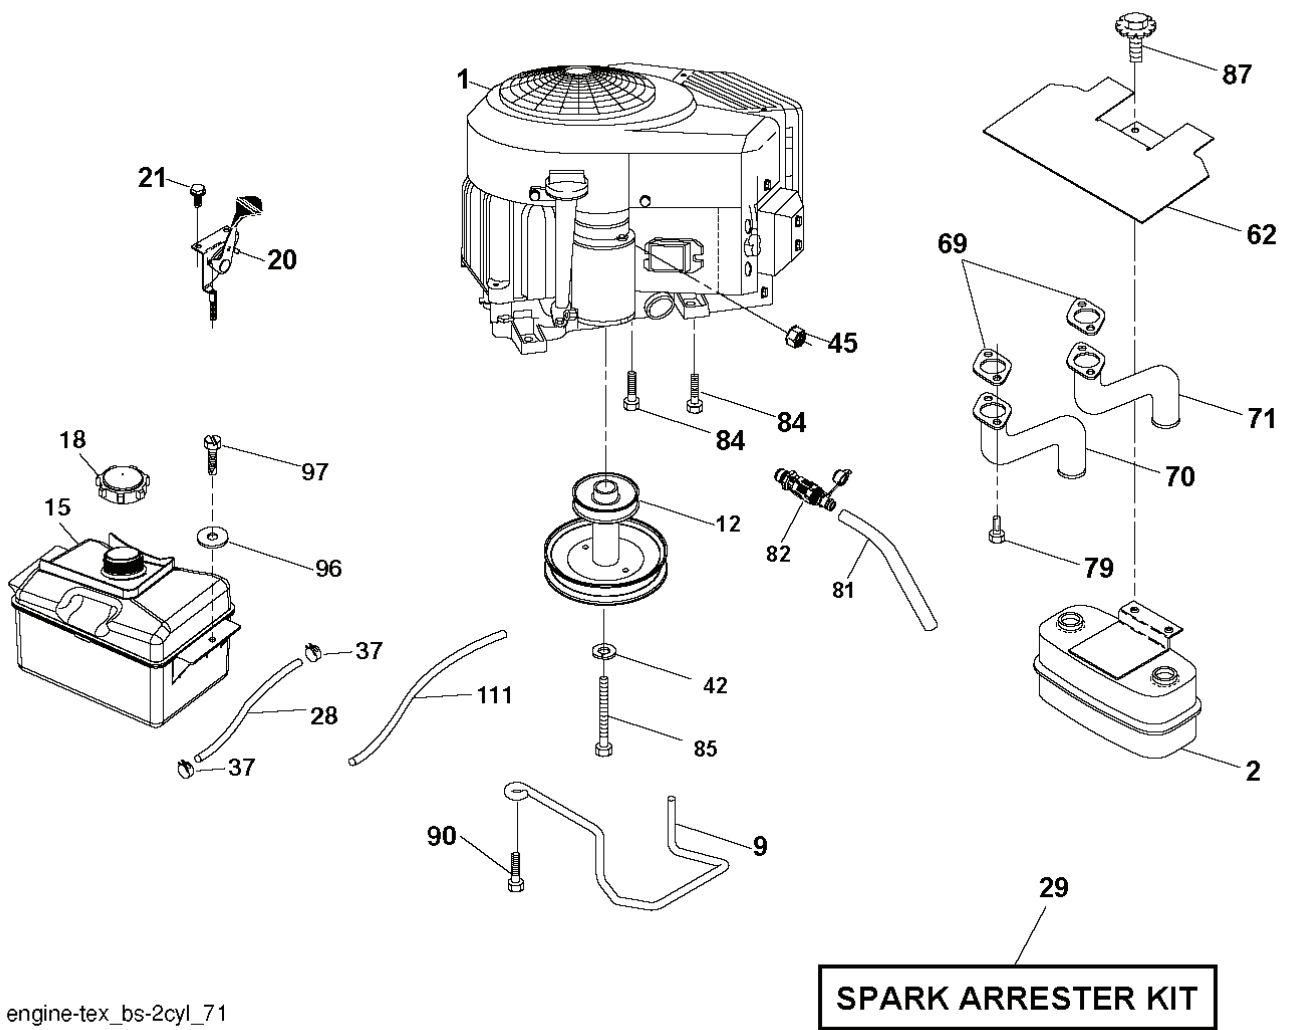

TR02K

With Service Minder Option

46

REF.	PART NO.	DESCRIPTION	REMARK	QTY.	KIT
1	532163465	BATTERY		1	
2	874760412	BOLT		1	
8	532193228	BOX		1	
16	532176138	MICRO SWITCH		1	
21	532400252	HARNESS		1	
22	532004152	BULB		1	
25	581498001	CABLE		1	
26	532175158	FUSE		1	
27	873510400	NUT		1	
28	532421686	CABLE		1	
29	532401545	SWITCH		1	
30	532193350	IGNITION MODULE		1	
33	532411933	KEY		1	
34	532110712	SWITCH		1	
40	581023101	HARNESS		1	
43	532192507	SOLENOID		1	
46	532401763	DISPLAY		1	
55	817060512	SCREW		1	
71	581023001	HARNESS		1	
79	532175242	HOLDER		1	
87	532197802	SWITCH		1	
90	532435395	TERMINAL COVER		1	
99	817670412	SCREW		1	
102	532404454	CABLE		1	
105	532407568	SWITCH		1	
106	532174814	NUT		1	

engine-tex_bs-2cyl_71

REF.	PART NO.	DESCRIPTION	REMARK	QTY.	KIT
1	000000000	W/O DESCRIPTION	ENGINE B&S MODEL NO. 445577-2187-G5 (438201)	1	
2	532445962	MUFFLER		1	
9	532194320	BELT GUIDE		1	
12	532405471	PULLEY		1	
15	532433007	TANK ASSY		1	
18	532438596	CAP		1	
20	532423502	CONTROL		1	
21	532416358	SCREW		1	
28	532401137	DURITE ESSENCE 20"		1	
29	532137180	SPARK ARRESTER KIT		1	
37	532123487	HOSE CLAMP		1	
42	810040700	WASHER		1	
45	873510400	NUT		1	
62	532434017	SHIELD		1	
69	532165391	GASKET		1	
70	581881101	TUBE	LH	1	
71	581881001	TUBE	RH	1	
79	532183906	SCREW		1	
81	532148456	TUBE		1	
82	532428287	PLUG		1	
84	817060620	SCREW		1	
85	532173937	BOLT		1	
87	532171877	BOLT		1	
90	817000616	SCREW		1	
96	819091416	WASHER		1	
97	817670412	SCREW		1	
111	532414119	PURGE LINE CARB		1	