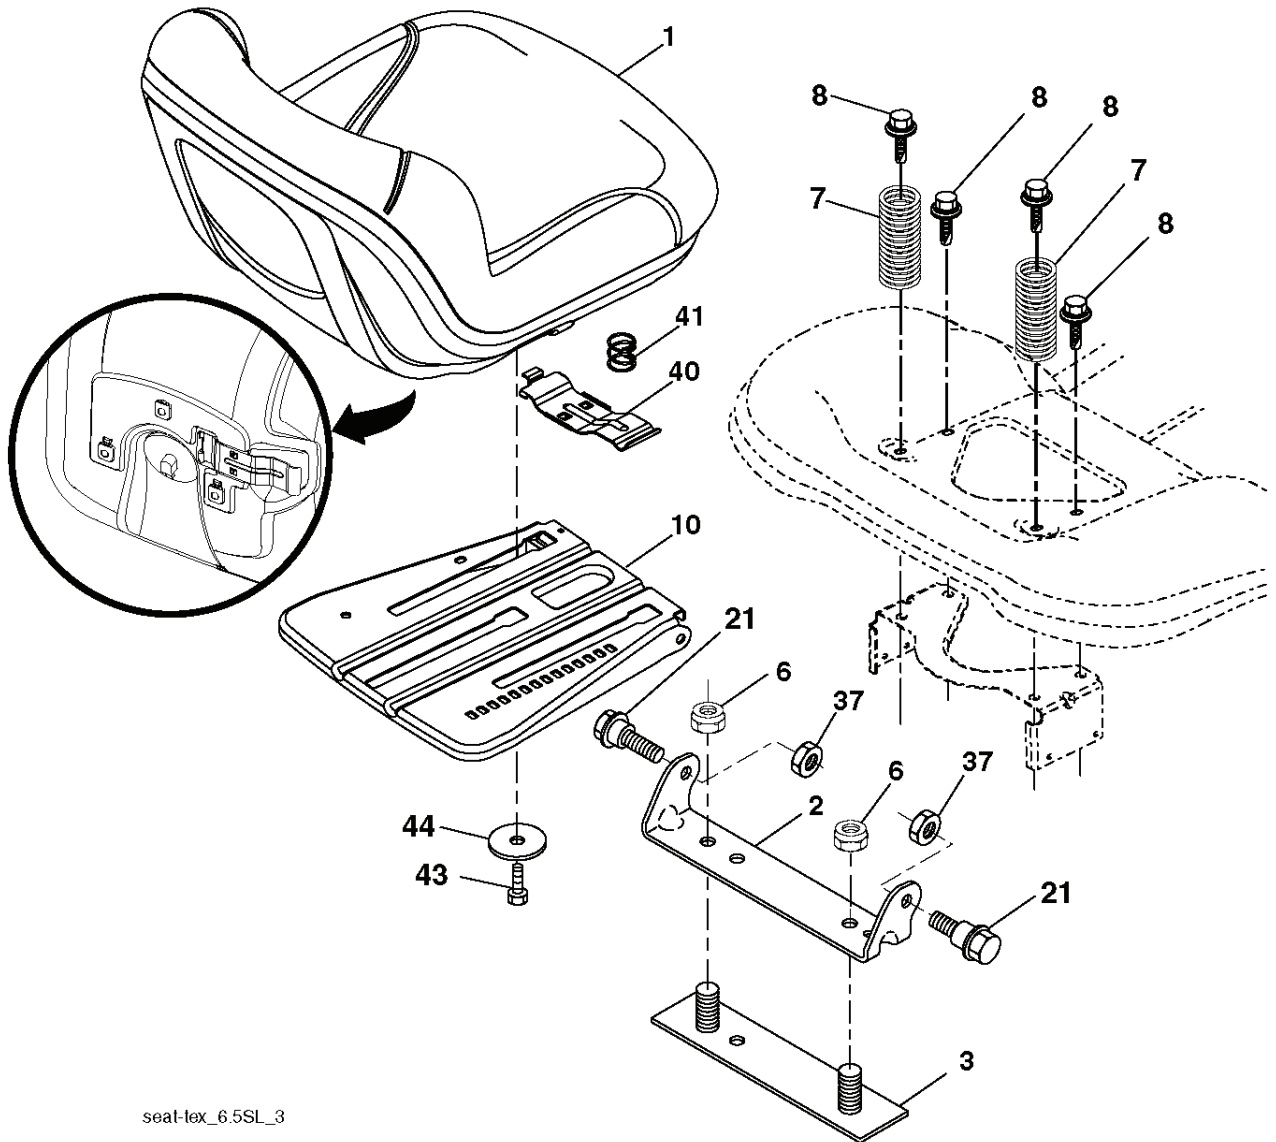

SCH12

PTO SWITCH
(MATING SIDE)

IGNITION SWITCH

POSITION	CIRCUIT	"MAKE"
OFF	M+G+A1	
RUN/OVERRIDE	B+A1	
RUN	B+A1	L+A2
START	B + S + A1	

CHASSIS HARNESS
CONNECTOR
(MATING SIDE)

DASH HARNESS
CONNECTOR

WIRING INSULATED CLIPS
NOTE: IF WIRING INSULATED
CLIPS WERE REMOVED FOR
SERVICING OF UNIT, THEY
SHOULD BE RE-INSTALLED TO
PROPERLY SECURE YOUR
WIRING.

NON-REMOVABLE
CONNECTIONS

REMOVABLE
CONNECTIONS

seal-lex_6.5SL_3

REF.	PART NO.	DESCRIPTION	REMARK	QTY.	KIT
1	532424071	SEAT		1	
2	532180166	BRACKET		1	
3	532140675	STRAP		1	
6	873800600	NUT		1	
7	532124181	SPRING		1	
8	532171877	BOLT		1	
10	532196977	PLATE		1	
21	532171852	BOLT		1	
37	873800500	LOCK NUT		1	
40	532425919	HANDLE		1	
41	532198200	SPRING		1	
43	874760612	BOLT		1	
44	819133812	WASHER		1	