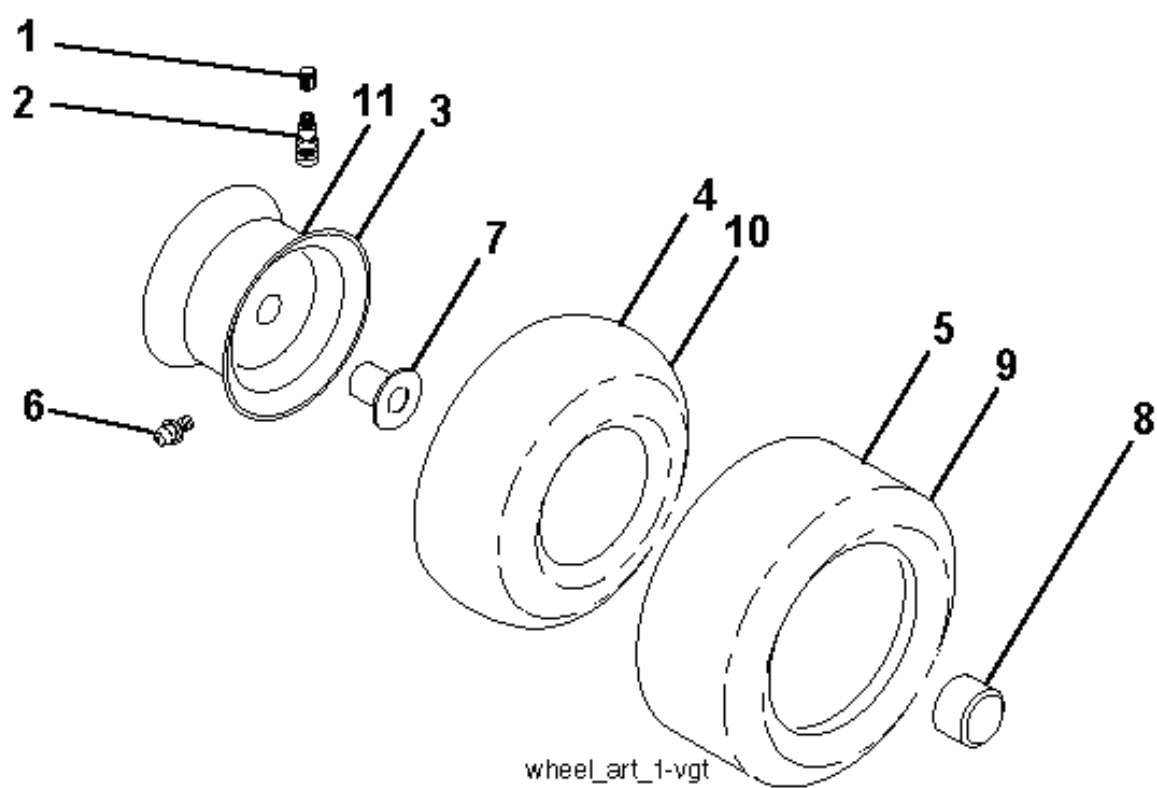

SCH12

PTO SWITCH
(MATING SIDE)

IGNITION SWITCH

POSITION	CIRCUIT	"MAKE"
OFF	M+G+A1	
RUN/OVERRIDE	B+A1	
RUN	B+A1	L+A2
START	B + S + A1	

CHASSIS HARNESS
CONNECTOR
(MATING SIDE)

DASH HARNESS
CONNECTOR

WIRING INSULATED CLIPS
NOTE: IF WIRING INSULATED
CLIPS WERE REMOVED FOR
SERVICING OF UNIT, THEY
SHOULD BE RE-INSTALLED TO
PROPERLY SECURE YOUR
WIRING.

NON-REMOVABLE
CONNECTIONS

REMOVABLE
CONNECTIONS

seal-lex_6.5SL_3

REF.	PART NO.	DESCRIPTION	REMARK	QTY.	KIT
1	532424071	SEAT		1	
2	532180166	BRACKET		1	
3	532140675	STRAP		1	
6	873800600	NUT		1	
7	532124181	SPRING		1	
8	532171877	BOLT		1	
10	532196977	PLATE		1	
21	532171852	BOLT		1	
37	873800500	LOCK NUT		1	
40	532425919	HANDLE		1	
41	532198200	SPRING		1	
43	874760612	BOLT		1	
44	819133812	WASHER		1	

steering-tex_special_34

REF.	PART NO.	DESCRIPTION	REMARK	QTY.	KIT
1	532416480	STEERING WHEEL		1	
2	532413591	LINK ARM		1	
4	532403089	SPINDLE SHAFT		1	
5	532403090	SPINDLE SHAFT		1	
6	532124931	WASHER		1	
7	532121748	WASHER		1	
8	812000029	RETAINER RING		1	
9	532121232	HUB CAP		1	
13	532121749	WASHER		1	
14	810040600	WASHER		1	
15	873540600	NUT		1	
16	532194746	SHAFT		1	
19	532194729	PLATE		1	
21	532186737	ADAPTER		1	
22	532420537	SUPPORT		1	
26	532415987	KNOB		1	
28	817000612	SCREW		1	
35	532194732	PLATE		1	
45	819183812	WASHER		1	
50	873900600	NUT		1	
51	873940800	NUT		1	
53	532188967	WASHER		1	
54	874760636	BOLT		1	
55	532414736	SPACER		1	
58	532194747	BOLT		1	
59	532194748	WASHER		1	
60	873971000	NUT		1	
61	532194740	LINK		1	
62	532194741	LINK		1	
63	817000512	SCREW		1	
64	532199849	SPRING RETAINER		1	
65	532194734	BRACKET		1	
66	871020748	BOLT		1	
67	532194737	BUSHING		1	
68	873900700	NUT		1	
69	532199162	WASHER		1	
70	532196197	BRACKET		1	
78	532057079	WASHER		1	
118	532406013	BEARING		1	