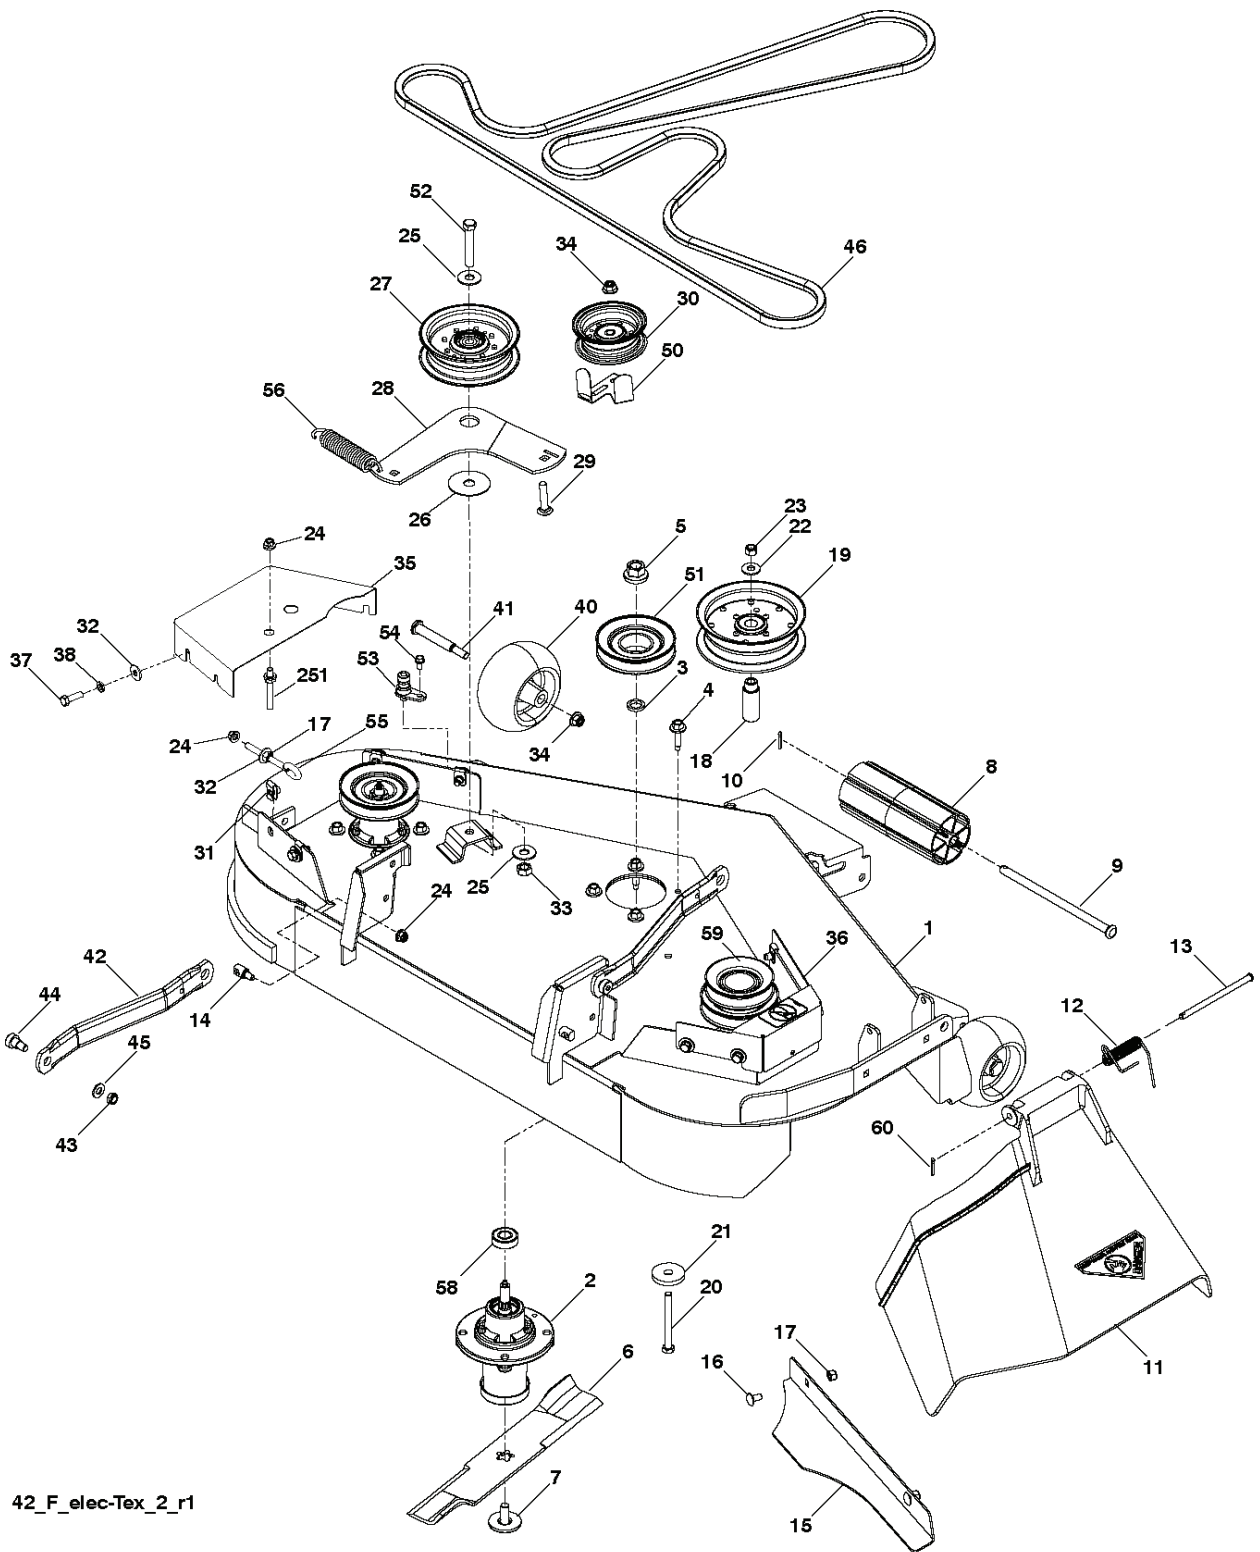

SCH12

PTO SWITCH
(MATING SIDE)

IGNITION SWITCH

POSITION	CIRCUIT	"MAKE"
OFF	M+G+A1	
RUN/OVERRIDE	B+A1	
RUN	B+A1	L+A2
START	B + S + A1	

CHASSIS HARNESS
CONNECTOR
(MATING SIDE)

DASH HARNESS
CONNECTOR

WIRING INSULATED CLIPS
NOTE: IF WIRING INSULATED
CLIPS WERE REMOVED FOR
SERVICING OF UNIT, THEY
SHOULD BE RE-INSTALLED TO
PROPERLY SECURE YOUR
WIRING.

NON-REMOVABLE
CONNECTIONS

REMOVABLE
CONNECTIONS

seal-lex_6.5SL_3

REF.	PART NO.	DESCRIPTION	REMARK	QTY.	KIT
1	532424071	SEAT		1	
2	532180166	BRACKET		1	
3	532140675	STRAP		1	
6	873800600	NUT		1	
7	532124181	SPRING		1	
8	532171877	BOLT		1	
10	532196977	PLATE		1	
21	532171852	BOLT		1	
37	873800500	LOCK NUT		1	
40	532425919	HANDLE		1	
41	532198200	SPRING		1	
43	874760612	BOLT		1	
44	819133812	WASHER		1	

REF.	PART NO.	DESCRIPTION	REMARK	QTY.	KIT
1	532059192	CAP VALVE		1	
2	532065139	NIPPLE		1	
3	532144509	RIM SPROCKET	Front	1	
4	532008134	HOSE	Front (Service Item Only)	1	
5	532106230	TIRE	Front	1	
6	532124957	FITTING	(Front Wheel Only)	1	
7	532124959	BEARING	(Front Wheel Only)	1	
8	532175039	HUB CAP	(Front Wheel Only)	1	
9	532122082	TIRE	Rear	1	
10	532124926	HOSE	Rear (Service Item Only)	1	
11	532138337	RIM SPROCKET	Rear	1	
--	532144334	SEALING FOAM		1	