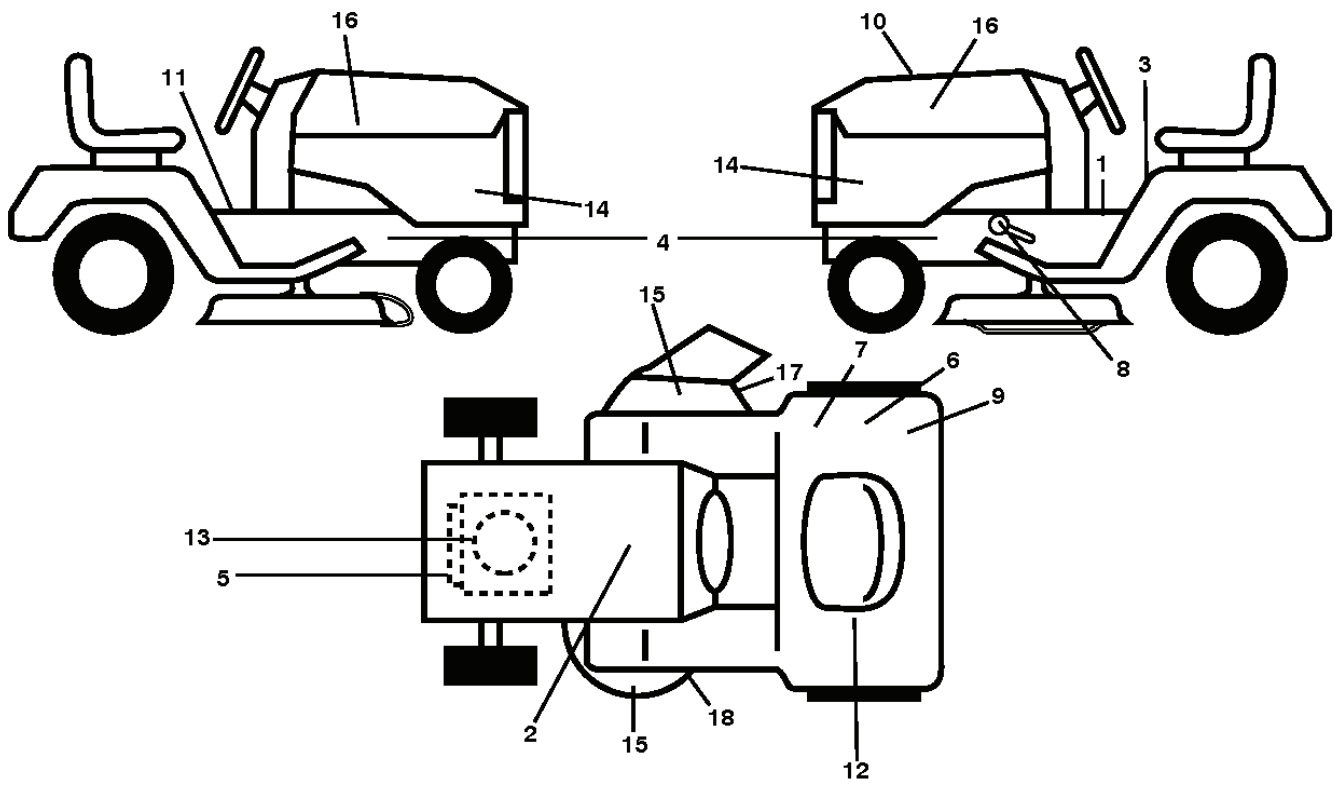

YTH2242 TF, 96041022400, 2010-12

SPARE PARTS LIST

REF.	PART NO.	DESCRIPTION	REMARK	QTY.	KIT
1	532140837	DECAL		1	
2	532145005	DECAL		1	
3	532400389	LABEL		1	
4	532159736	DECAL		1	
5	532432914	DECAL		1	
6	532168869	DECAL		1	
7	532124433	DECAL		1	
8	532418600	DECAL		1	
9	532178302	DECAL		1	
10	532433772	DECAL		1	
11	532159737	DECAL		1	
12	532426209	DECAL		1	
13	532196841	DECAL		1	
14	532441573	DECAL		1	
15	539105743	DECAL		1	
16	581627301	DECAL		1	
17	539113224	DECAL		1	
18	532198785	LABEL		1	
--	532162598	DECAL		1	
--	532166960	DECAL		1	
--	532401771	FOOTREST		1	
--	532403773	FOOTREST		1	