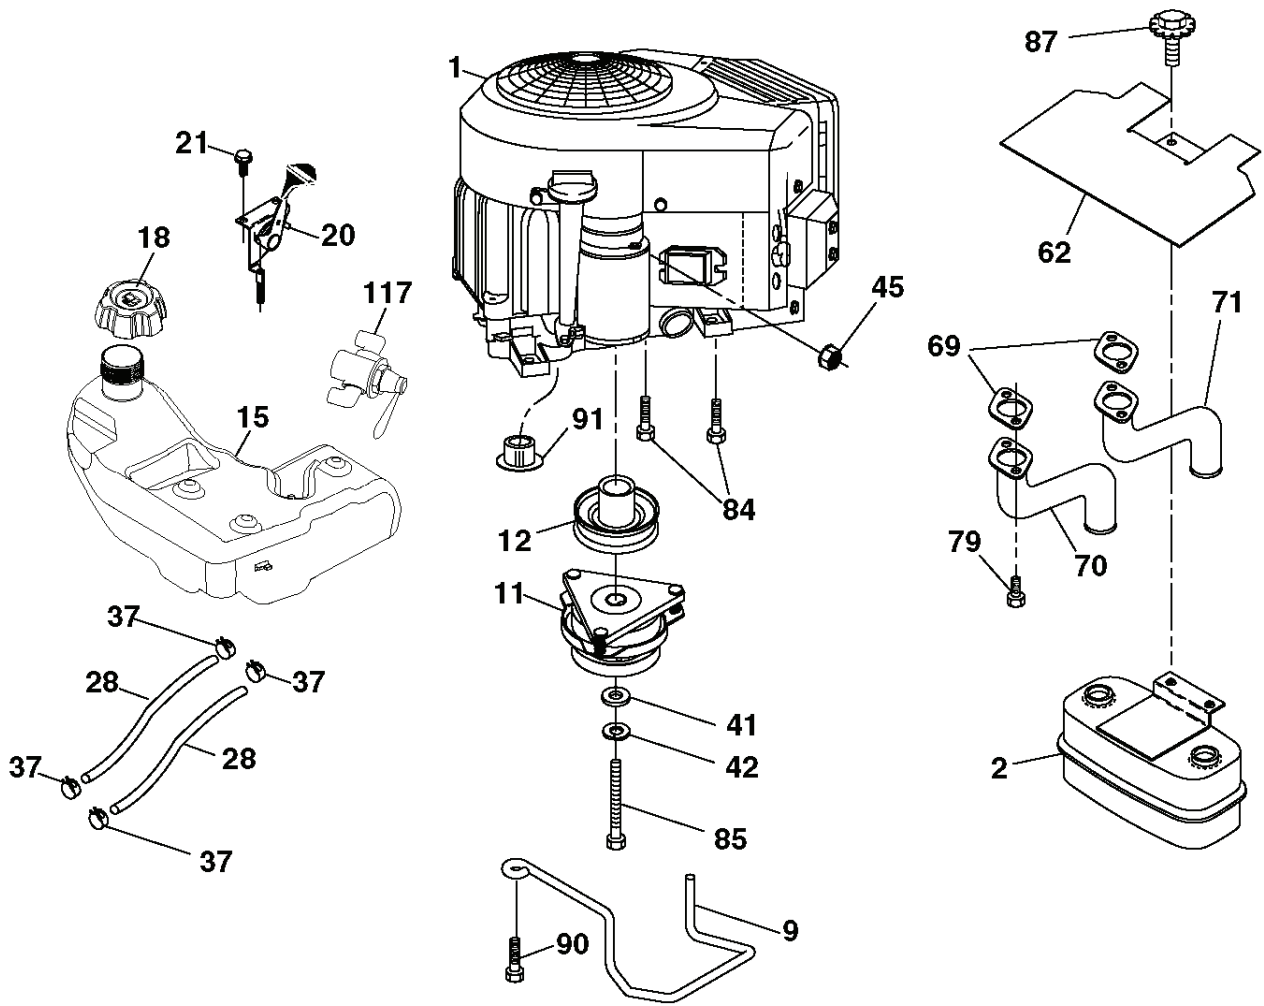

SPARK ARRESTER KIT

engine-tex_bs-2cyl_59

REF.	PART NO.	DESCRIPTION	REMARK	QTY.	KIT
1	000000000	W/O DESCRIPTION	Engine Briggs Model No. 40H777-1421-B1	1	
2	532149723	MUFFLER		1	
9	532194320	BELT GUIDE		1	
11	532400008	CLUTCH		1	
12	532405097	PULLEY		1	
15	532422804	TANK FUEL		1	
18	532430217	HUB CAP		1	
20	532423502	CONTROL		1	
21	532416358	SCREW		1	
28	532142158	FULE LINE		1	
29	532137180	SPARK ARRESTER KIT		1	
37	532123487	HOSE CLAMP		1	
41	532126197	WASHER		1	
42	810040700	WASHER		1	
45	873510400	NUT		1	
62	532434017	SHIELD		1	
69	532165391	GASKET		1	
70	581881101	TUBE		1	
71	581881001	TUBE		1	
79	532183906	SCREW		1	
84	817060620	SCREW		1	
85	532173937	BOLT		1	
87	537171877	BOLT		1	
90	817000616	SCREW		1	
91	532187495	BUSHING		1	
117	532420828	VALVE FUEL RESERVE		1