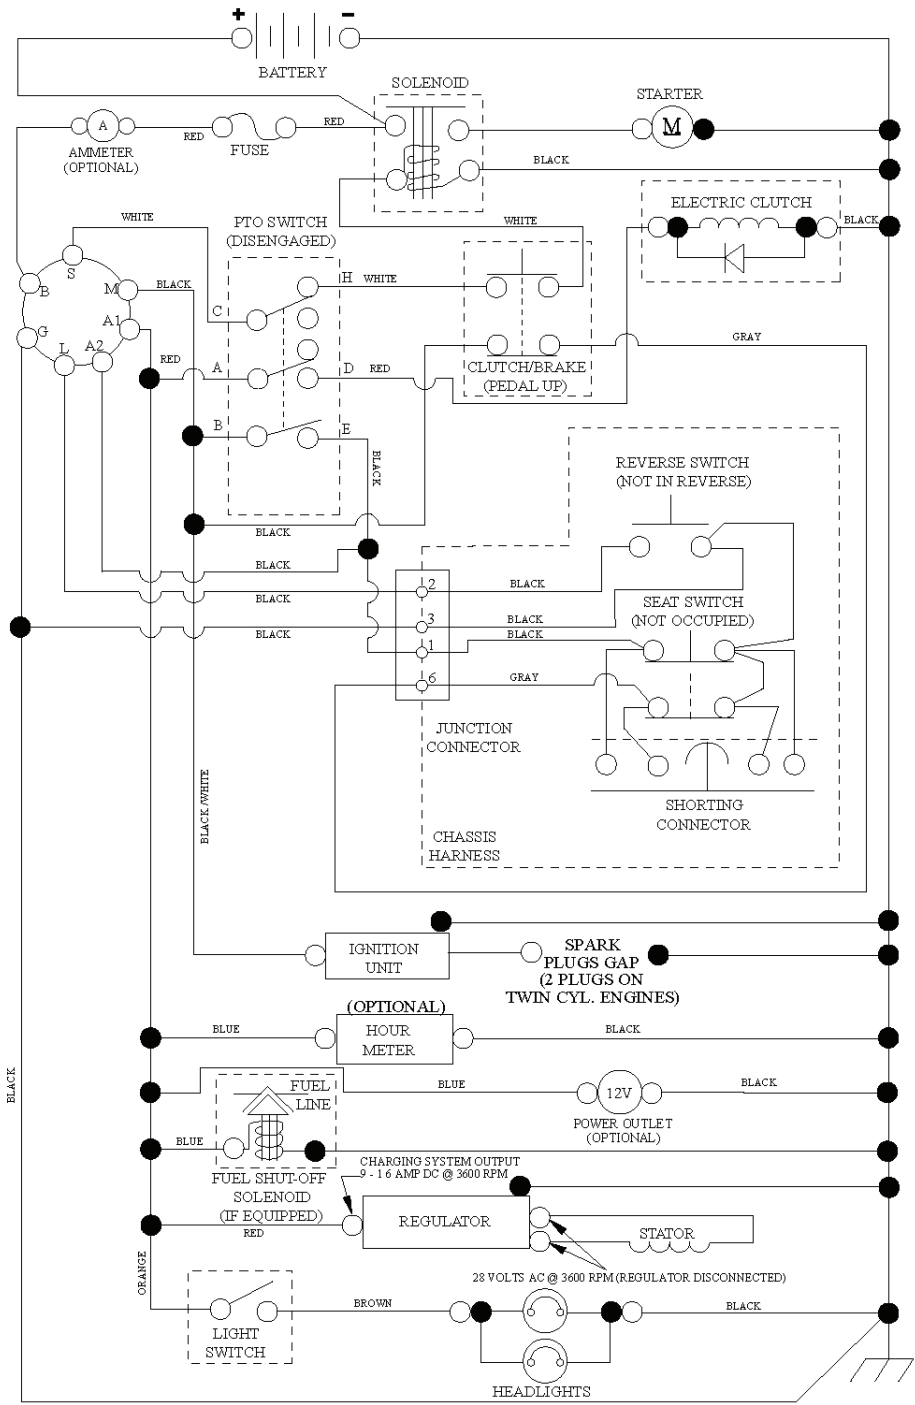

SPARK ARRESTER KIT

engine-tex_bs-2cyl_59

REF.	PART NO.	DESCRIPTION	REMARK	QTY.	KIT
1	000000000	W/O DESCRIPTION	Engine Briggs Model No. 40H777-1421-B1	1	
2	532149723	MUFFLER		1	
9	532194320	BELT GUIDE		1	
11	532400008	CLUTCH		1	
12	532405097	PULLEY		1	
15	532422804	TANK FUEL		1	
18	532430217	HUB CAP		1	
20	532423502	CONTROL		1	
21	532416358	SCREW		1	
28	532142158	FULE LINE		1	
29	532137180	SPARK ARRESTER KIT		1	
37	532123487	HOSE CLAMP		1	
41	532126197	WASHER		1	
42	810040700	WASHER		1	
45	873510400	NUT		1	
62	532434017	SHIELD		1	
69	532165391	GASKET		1	
70	581881101	TUBE		1	
71	581881001	TUBE		1	
79	532183906	SCREW		1	
84	817060620	SCREW		1	
85	532173937	BOLT		1	
87	537171877	BOLT		1	
90	817000616	SCREW		1	
91	532187495	BUSHING		1	
117	532420828	VALVE FUEL RESERVE		1	

lift-tex_24

REF.	PART NO.	DESCRIPTION	REMARK	QTY.	KIT
2	532422027	SHAFT		1	
3	532195230	LEVER		1	
7	532411555	GRIP		1	
10	532196314	SPRING		1	
41	532175994	NUT		1	
87	532194209	SPRING		1	
88	532410710	SPRING		1	
89	819191912	WASHER		1	
91	532403407	LINK		1	
96	532195263	BUSHING		1	
97	817000612	SCREW		1	
98	574822501	SUSPENSION		1	
114	873360700	NUT		1	

SCH12

PTO SWITCH
(MATING SIDE)

IGNITION SWITCH

POSITION	CIRCUIT	"MAKE"
OFF	M+G+A1	
RUN/OVERRIDE	B+A1	
RUN	B+A1	L+A2
START	B + S + A1	

CHASSIS HARNESS
CONNECTOR
(MATING SIDE)

DASH HARNESS
CONNECTOR

WIRING INSULATED CLIPS
NOTE: IF WIRING INSULATED
CLIPS WERE REMOVED FOR
SERVICING OF UNIT, THEY
SHOULD BE RE-INSTALLED TO
PROPERLY SECURE YOUR
WIRING.