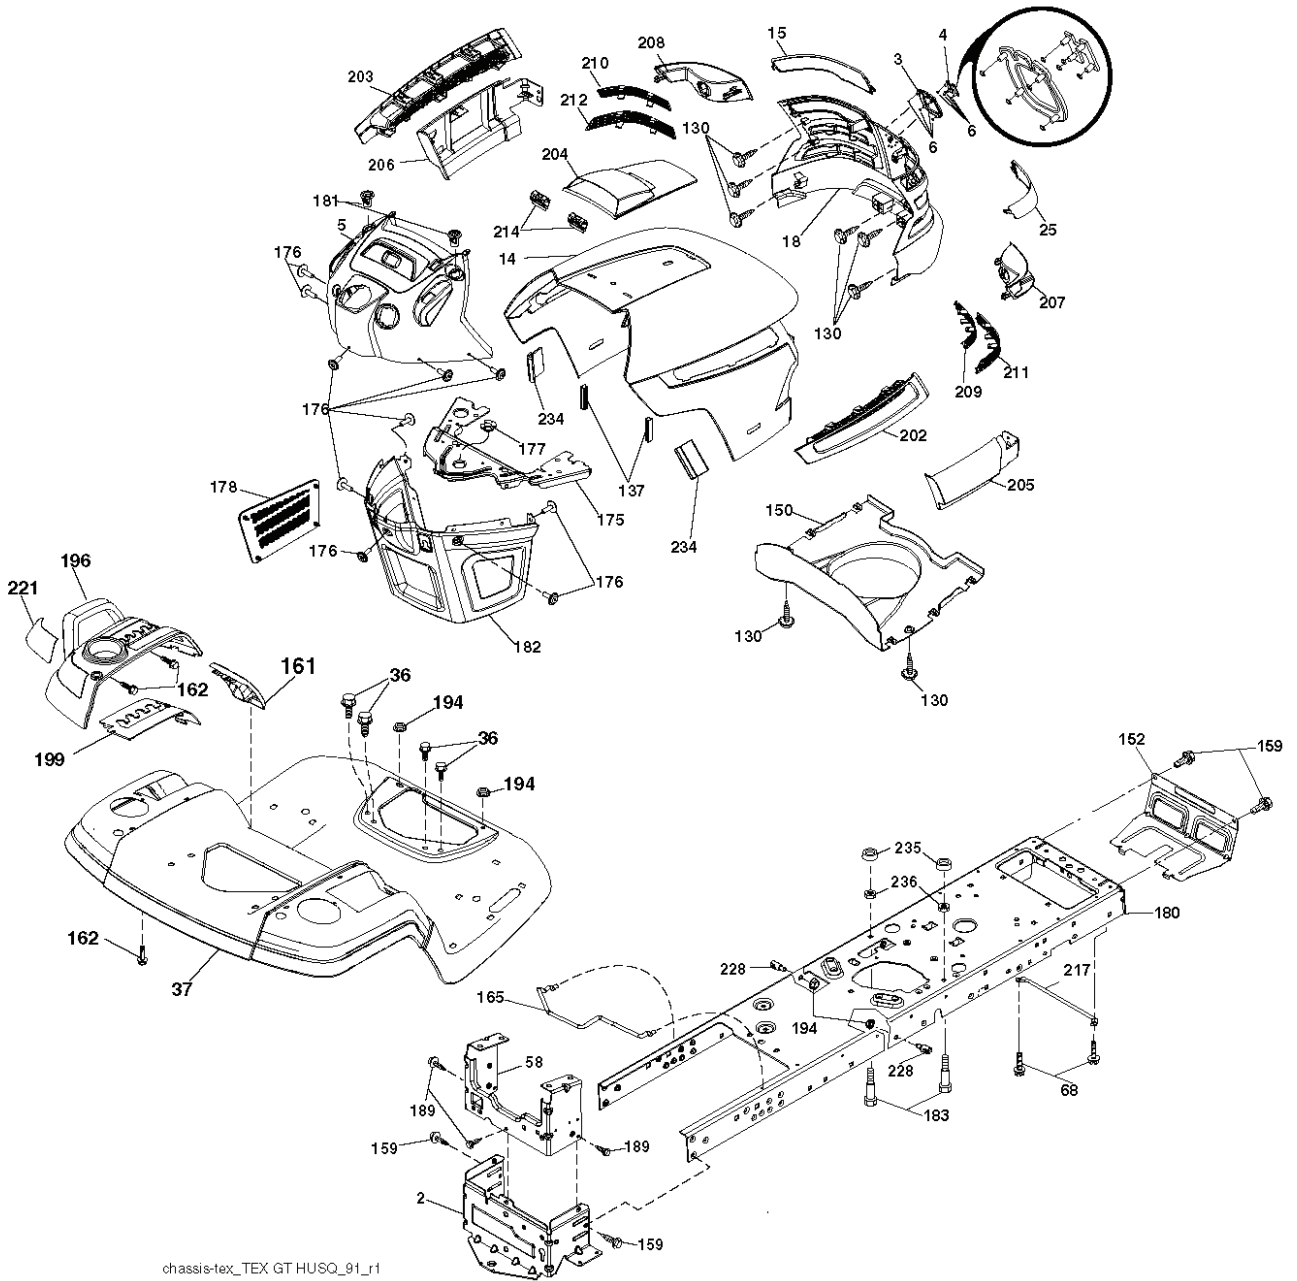

chassis-tex_TEX GT HUSQ_91_r1

REF.	PART NO.	DESCRIPTION	REMARK	QTY.	KIT
2	532412282	PLATE		1	
3	532408606	PLATE		1	
4	532405012	LOGOTYPE		1	
5	532448441	DASH		1	
6	532110452	NUT		1	
14	532411046	HOOD		1	
15	532198907	LENS		1	
18	532408607	FRONT COVER		1	
25	532198906	LENS		1	
36	817060512	SCREW		1	
37	532401825	FENDER		1	
58	532412281	PLATE		1	
68	817490508	SCREW		1	
130	532416358	SCREW		1	
137	532407590	DAMPING PIECE		1	
150	532198512	BRACKET		1	
152	532194329	SHIELD		1	
159	817000612	SCREW		1	
161	532401826	CONSOLE		1	
162	532142432	SCREW		1	
165	532194330	SUPPORT		1	
175	532196304	SUPPORT		1	
176	532400776	SCREW		1	
177	532195227	BUSHING		1	
178	532199782	NET		1	
180	532194260	CHASSIS		1	
181	532403025	BUSHING		1	
182	532406859	DASH		1	
183	874520520	BOLT		1	
189	817000512	SCREW		1	
194	873900500	NUT		1	
196	532417778	CONSOLE		1	
199	532198259	PLATE		1	
202	532403048	LIST		1	
203	532403076	LIST		1	
204	532416613	COVER		1	
205	532401709	LIST		1	
206	532401711	LIST		1	
207	532197198	LENS		1	
208	532197199	LENS		1	
209	532199130	INSERT		1	
210	532199131	INSERT		1	
211	532199132	INSERT		1	
212	532199133	INSERT		1	
214	532199145	CLIP		1	
217	532409167	ROD		1	
221	532198909	LENS		1	
228	532195161	STUD		1	
234	532404742	DAMPING PIECE		1	
235	532406129	SPACER		1	
236	873930500	NUT		1	
--	532431882	GUARD		1