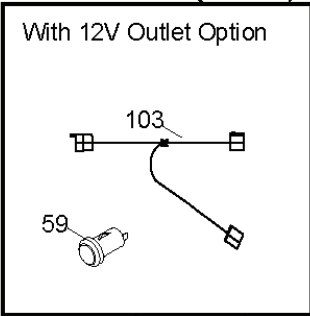

T11S

REF.	PART NO.	DESCRIPTION	REMARK	QTY.	KIT
1	532163465	BATTERY		1	
2	874760412	BOLT		1	
8	532186491	BOX		1	
16	532176138	MICRO SWITCH		1	
21	532183759	HARNESS		1	
22	532004152	BULB		1	
24	532400253	CABLE		1	
25	532412895	CABLE.STARTER.6G.BL/RE*SUBS/2*		1	
26	532175158	FUSE		1	
27	873510400	NUT		1	
28	532145491	CABLE		1	
29	532401545	SWITCH		1	
30	532193350	IGNITION MODULE		1	
33	532411933	KEY		1	
34	532110712	SWITCH		1	
40	532401104	CABLE ASSY		1	
41	817720408	SCREW		1	
42	532131563	COVER		1	
43	532192507	SOLENOID		1	
46	532401763	DISPLAY		1	
50	532174651	SWITCH		1	
55	817060512	SCREW		1	
59	532400303	OUTLET-12 VOLT		1	
71	532194276	CABLE ASSY		1	
79	532175242	HOLDER		1	
90	532435395	TERMINAL COVER		1	
91	532190270	STRAP BATTERY MOUNT FRO		1	
99	817670412	SCREW		1	
100	819091416	WASHER		1	
102	532404454	CABLE		1	
103	532407962	CABLE		1	
105	532407568	SWITCH		1