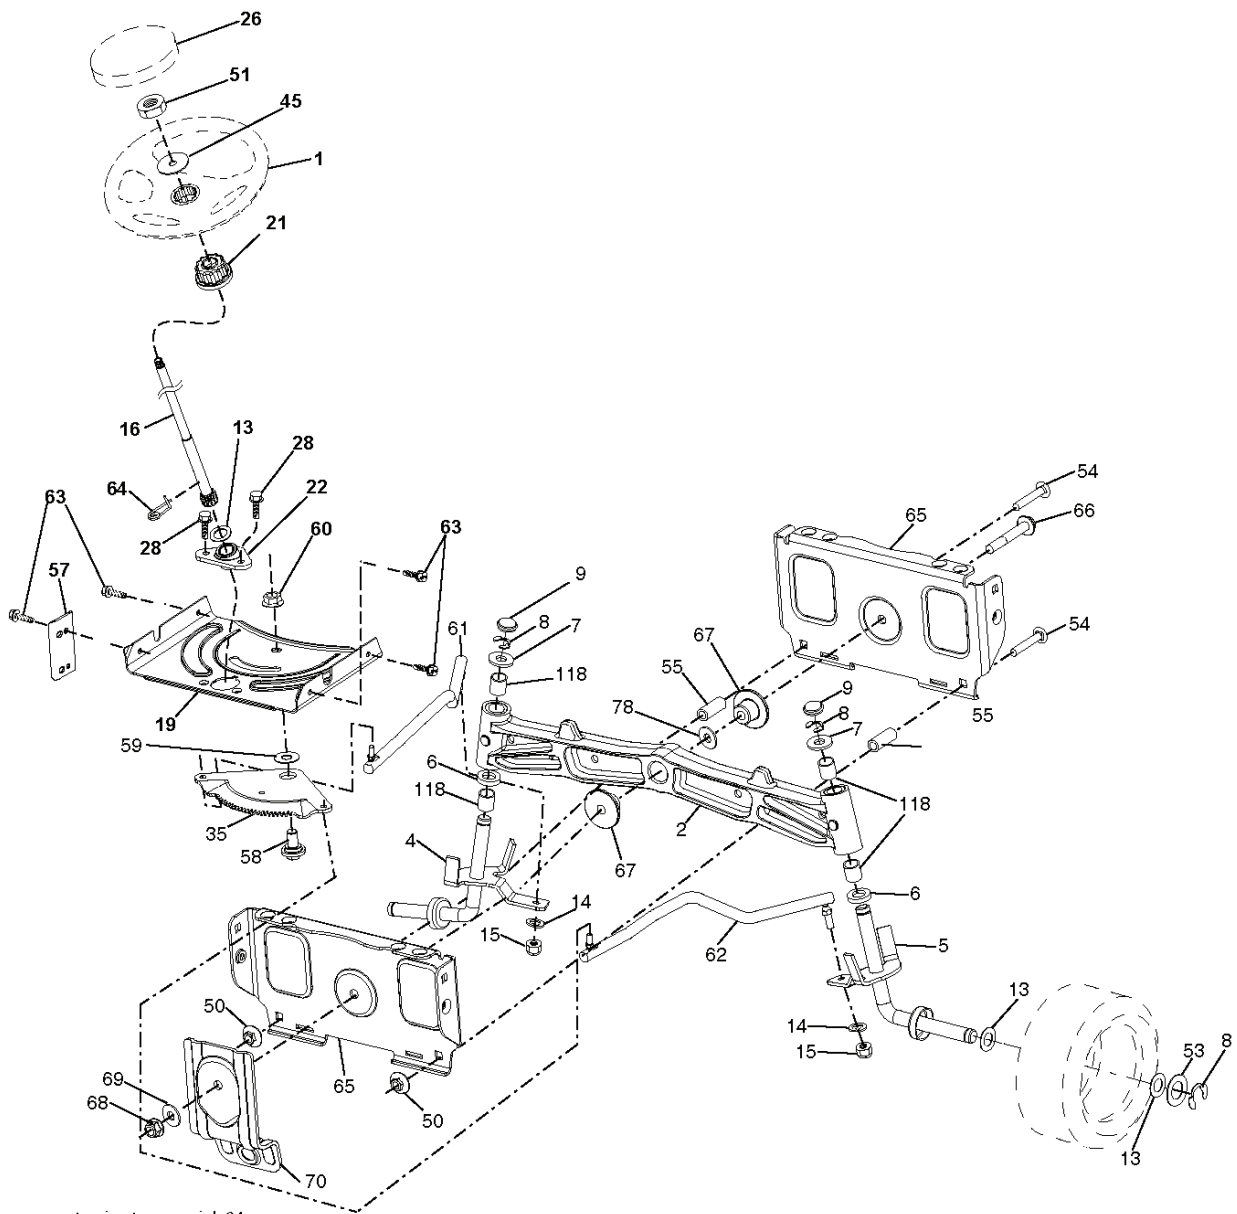

lift-tex_24

REF.	PART NO.	DESCRIPTION	REMARK	QTY.	KIT
2	532422027	SHAFT		1	
3	532195230	LEVER		1	
7	532411555	GRIP		1	
10	532196314	SPRING		1	
41	532175994	NUT		1	
87	532194209	SPRING		1	
88	532410710	SPRING		1	
89	819191912	WASHER		1	
91	532403407	LINK		1	
96	532195263	BUSHING		1	
97	817000612	SCREW		1	
98	574822501	SUSPENSION		1	
114	873360700	NUT		1	

SCH12

PTO SWITCH
(MATING SIDE)

IGNITION SWITCH

POSITION	CIRCUIT	"MAKE"
OFF	M+G+A1	
RUN/OVERRIDE	B+A1	
RUN	B+A1	L+A2
START	B + S + A1	

CHASSIS HARNESS
CONNECTOR
(MATING SIDE)

DASH HARNESS
CONNECTOR

WIRING INSULATED CLIPS
NOTE: IF WIRING INSULATED
CLIPS WERE REMOVED FOR
SERVICING OF UNIT, THEY
SHOULD BE RE-INSTALLED TO
PROPERLY SECURE YOUR
WIRING.

NON-REMOVABLE
CONNECTIONS

REMOVABLE
CONNECTIONS

seal-lex_6.5SL_3

REF.	PART NO.	DESCRIPTION	REMARK	QTY.	KIT
1	532424071	SEAT		1	
2	532180166	BRACKET		1	
3	532140675	STRAP		1	
6	873800600	NUT		1	
7	532124181	SPRING		1	
8	532171877	BOLT		1	
10	532196977	PLATE		1	
21	532171852	BOLT		1	
37	873800500	LOCK NUT		1	
40	532425919	HANDLE		1	
41	532198200	SPRING		1	
43	874760612	BOLT		1	
44	819133812	WASHER		1	