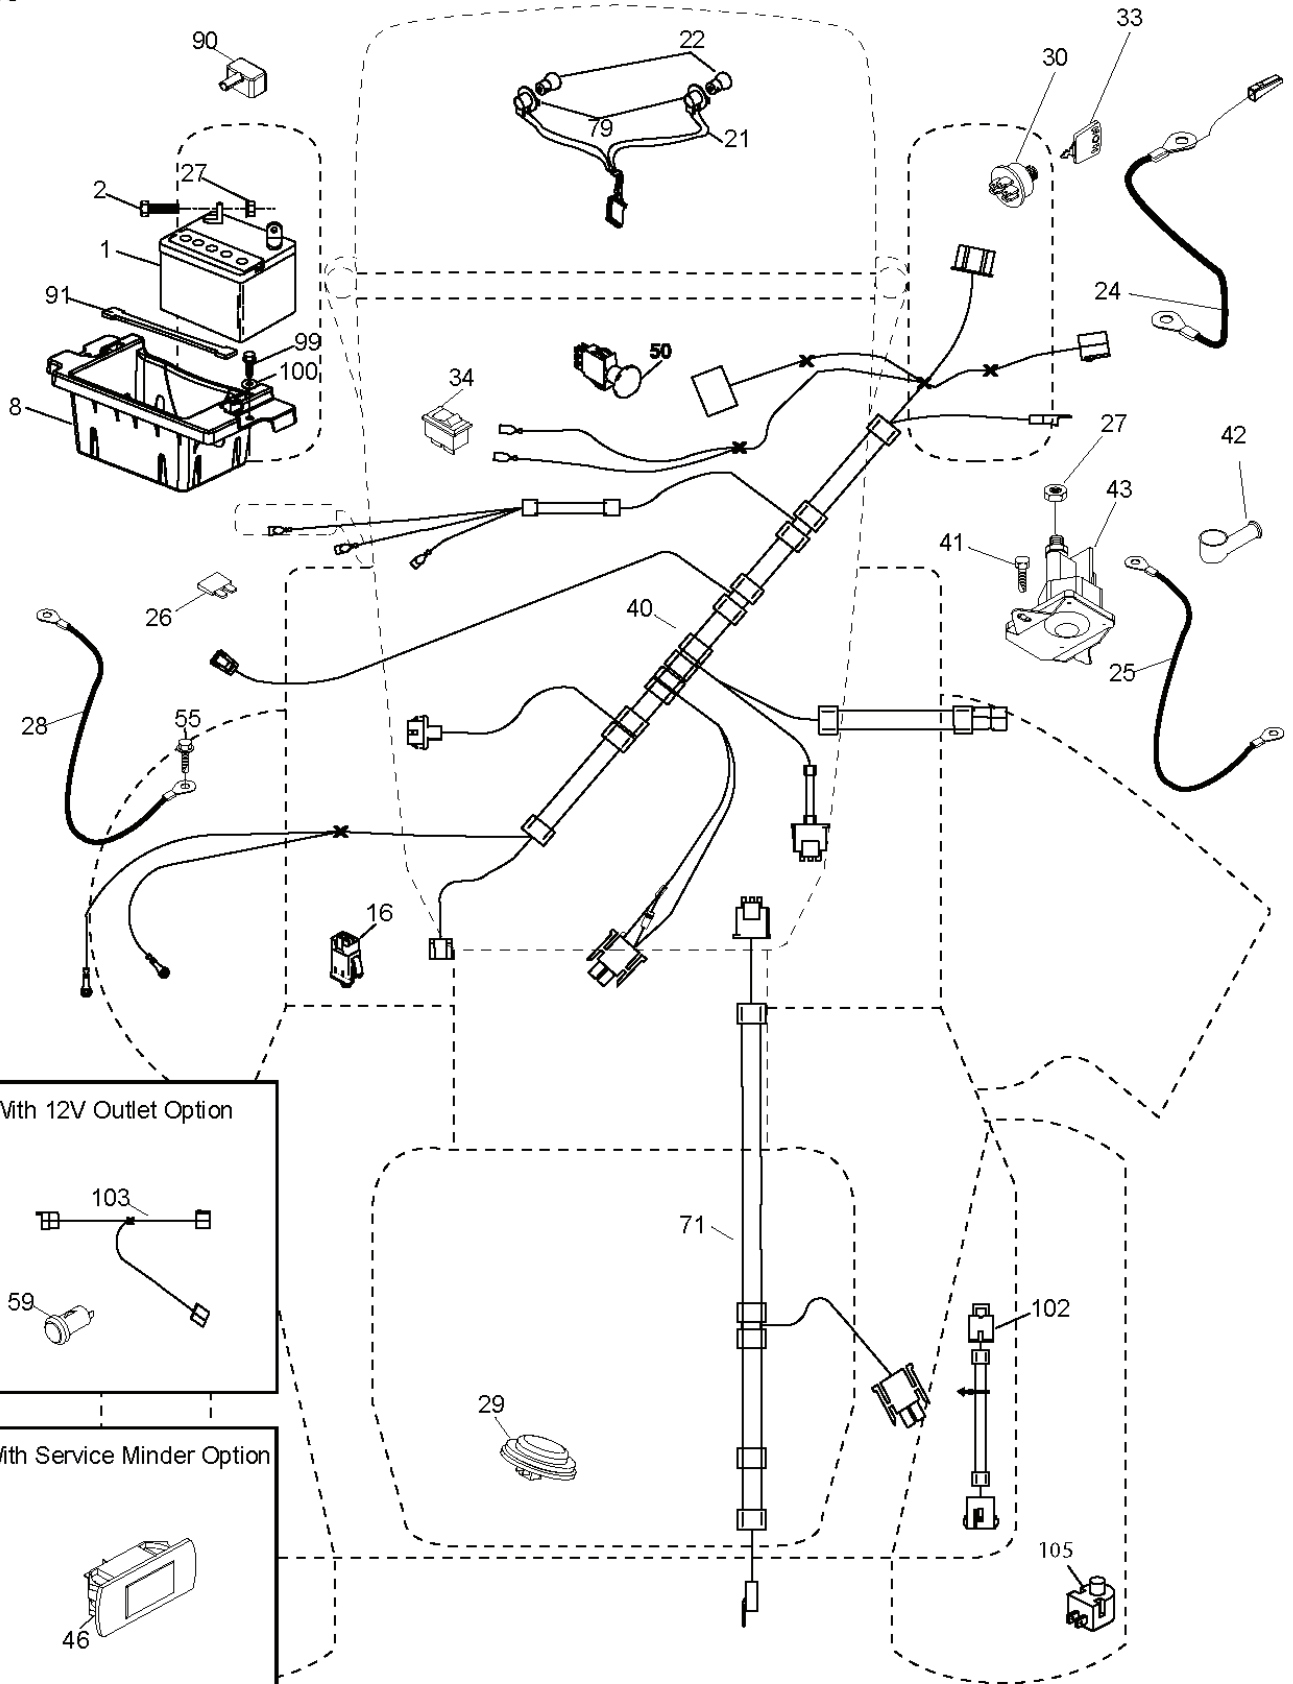

T11S

REF.	PART NO.	DESCRIPTION	REMARK	QTY.	KIT
1	532163465	BATTERY		1	
2	874760412	BOLT		1	
8	532186491	BOX		1	
16	532176138	MICRO SWITCH		1	
21	532183759	HARNESS		1	
22	532004152	BULB		1	
24	532400253	CABLE		1	
25	532412895	CABLE.STARTER.6G.BL/RE*SUBS/2*		1	
26	532175158	FUSE		1	
27	873510400	NUT		1	
28	532145491	CABLE		1	
29	532401545	SWITCH		1	
30	532193350	IGNITION MODULE		1	
33	532411933	KEY		1	
34	532110712	SWITCH		1	
40	532401104	CABLE ASSY		1	
41	817720408	SCREW		1	
42	532131563	COVER		1	
43	532192507	SOLENOID		1	
46	532401763	DISPLAY		1	
50	532174651	SWITCH		1	
55	817060512	SCREW		1	
59	532400303	OUTLET-12 VOLT		1	
71	532194276	CABLE ASSY		1	
79	532175242	HOLDER		1	
90	532435395	TERMINAL COVER		1	
91	532190270	STRAP BATTERY MOUNT FRO		1	
99	817670412	SCREW		1	
100	819091416	WASHER		1	
102	532404454	CABLE		1	
103	532407962	CABLE		1	
105	532407568	SWITCH		1