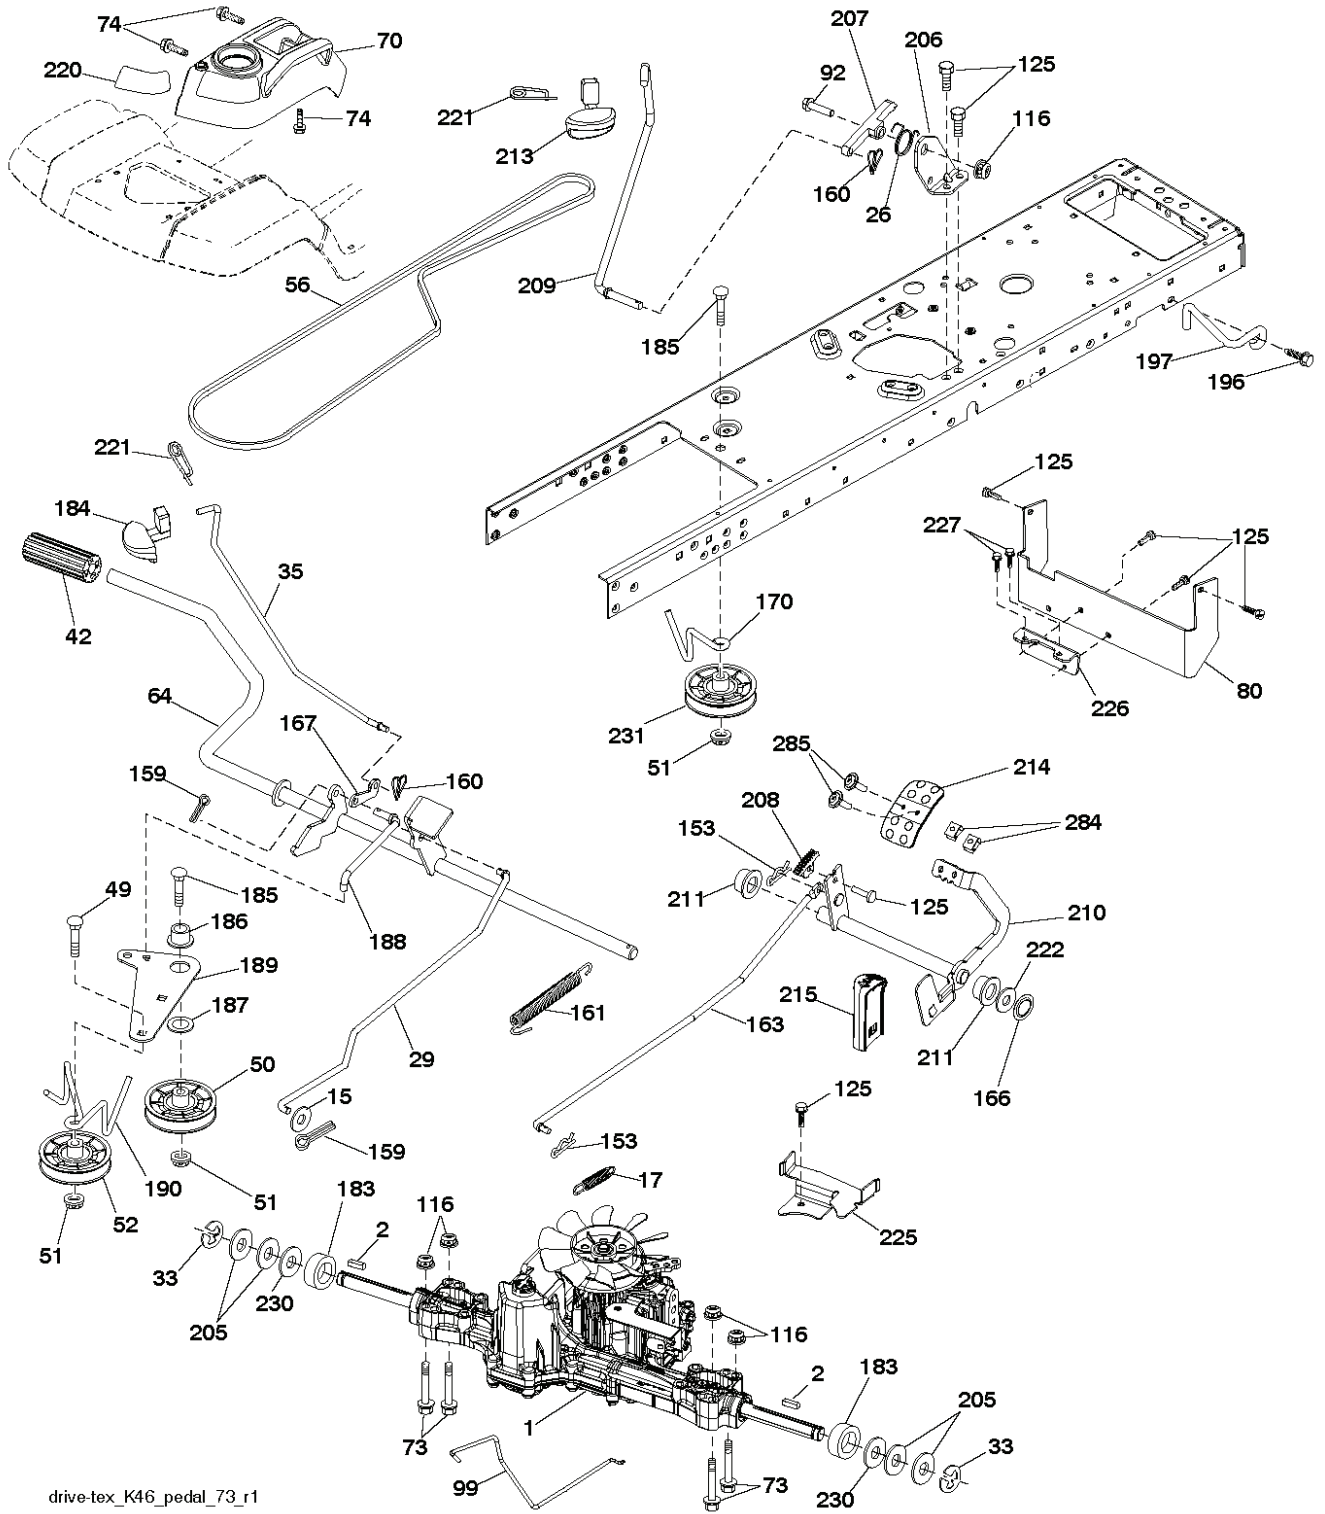

YTH2242 TF, 96041022400, 2010-12

SPARE PARTS LIST

REF.	PART NO.	DESCRIPTION	REMARK	QTY.	KIT
1	532140837	DECAL		1	
2	532145005	DECAL		1	
3	532400389	LABEL		1	
4	532159736	DECAL		1	
5	532432914	DECAL		1	
6	532168869	DECAL		1	
7	532124433	DECAL		1	
8	532418600	DECAL		1	
9	532178302	DECAL		1	
10	532433772	DECAL		1	
11	532159737	DECAL		1	
12	532426209	DECAL		1	
13	532196841	DECAL		1	
14	532441573	DECAL		1	
15	539105743	DECAL		1	
16	581627301	DECAL		1	
17	539113224	DECAL		1	
18	532198785	LABEL		1	
--	532162598	DECAL		1	
--	532166960	DECAL		1	
--	532401771	FOOTREST		1	
--	532403773	FOOTREST		1	