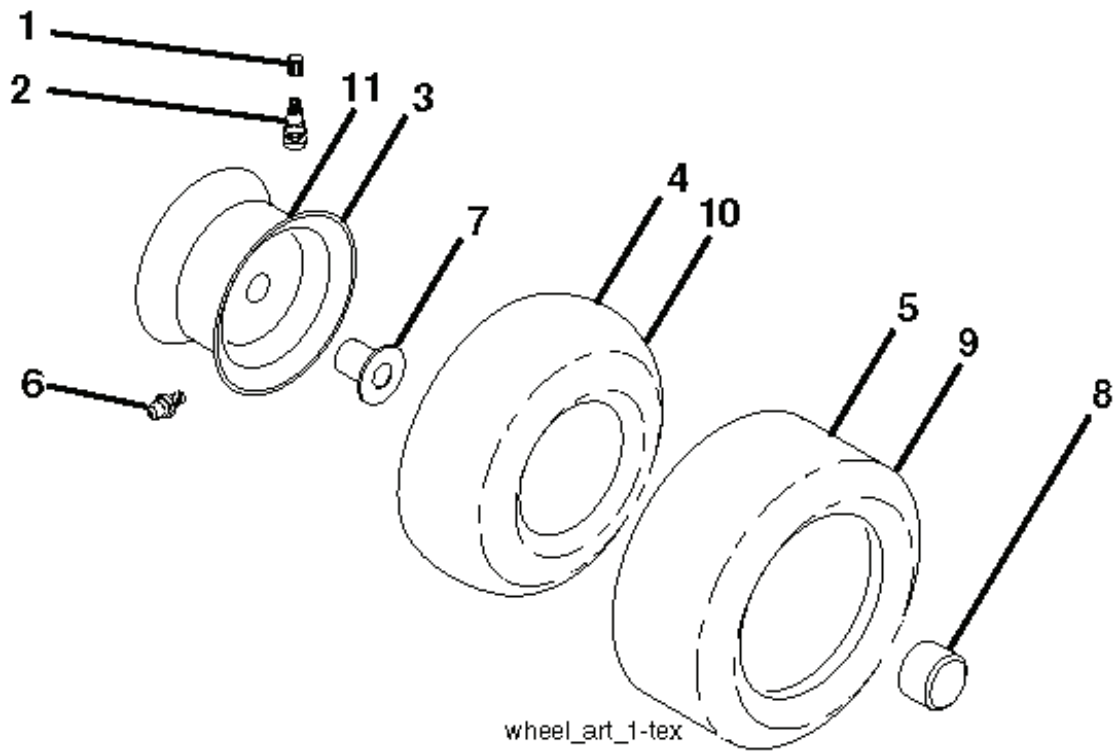

lift-tex_24

REF.	PART NO.	DESCRIPTION	REMARK	QTY.	KIT
2	532422027	SHAFT		1	
3	532195231	LEVER	RH	1	
7	532411555	GRIP		1	
10	532196314	SPRING		1	
41	532175994	NUT		1	
87	532194209	SPRING		1	
88	532410710	SPRING		1	
89	819191912	WASHER		1	
91	532403407	LINK		1	
96	532195263	BUSHING		1	
97	817000612	SCREW		1	
98	574822501	SUSPENSION		1	
114	873360700	NUT		1	

PTO SWITCH
(MATING SIDE)

IGNITION SWITCH

POSITION	CIRCUIT "MAKE"
OFF	M+G+A1
RUN/OVERRIDE	B+A1
RUN	B+A1 L+A2
START	B+S+A1

CHASSIS HARNESS
CONNECTOR
(MATING SIDE)

DASH HARNESS
CONNECTOR

WIRING INSULATED CLIPS
NOTE: IF WIRING INSULATED CLIPS WERE REMOVED FOR SERVICING OF UNIT, THEY SHOULD BE RE-INSTALLED TO PROPERLY SECURE YOUR WIRING.

seat-lex_6.5SL_3

REF.	PART NO.	DESCRIPTION	REMARK	QTY.	KIT
1	532424071	SEAT		1	
2	532180166	BRACKET		1	
3	532140675	STRAP		1	
6	873800600	NUT		1	
7	532124181	SPRING		1	
8	532171877	BOLT		1	
10	532196977	PLATE		1	
21	532171852	BOLT		1	
37	873800500	LOCK NUT		1	
40	532425919	HANDLE		1	
41	532198200	SPRING		1	
43	874760612	BOLT		1	
44	819133812	WASHER		1	

wheel_art_1-tex

REF.	PART NO.	DESCRIPTION	REMARK	QTY.	KIT
1	532059192	CAP VALVE		1	
2	532065139	NIPPLE		1	
3	532144509	RIM SPROCKET	Front 6.5"	1	
4	532008134	HOSE	(Service Item Only)	1	
5	532106230	TIRE	Front 16" x 6.5"	1	
6	532124957	FITTING	(Front Wheel Only)	1	
7	532124959	BEARING	(Front Wheel Only)	1	
8	532175039	HUB CAP		1	
9	532170456	TIRE	Rear 20" x 10"-8"	1	
10	532124926	HOSE	(Service Item Only)	1	
11	532138337	RIM SPROCKET	Rear 8"	1	
	532144334	SEALING FOAM		1	