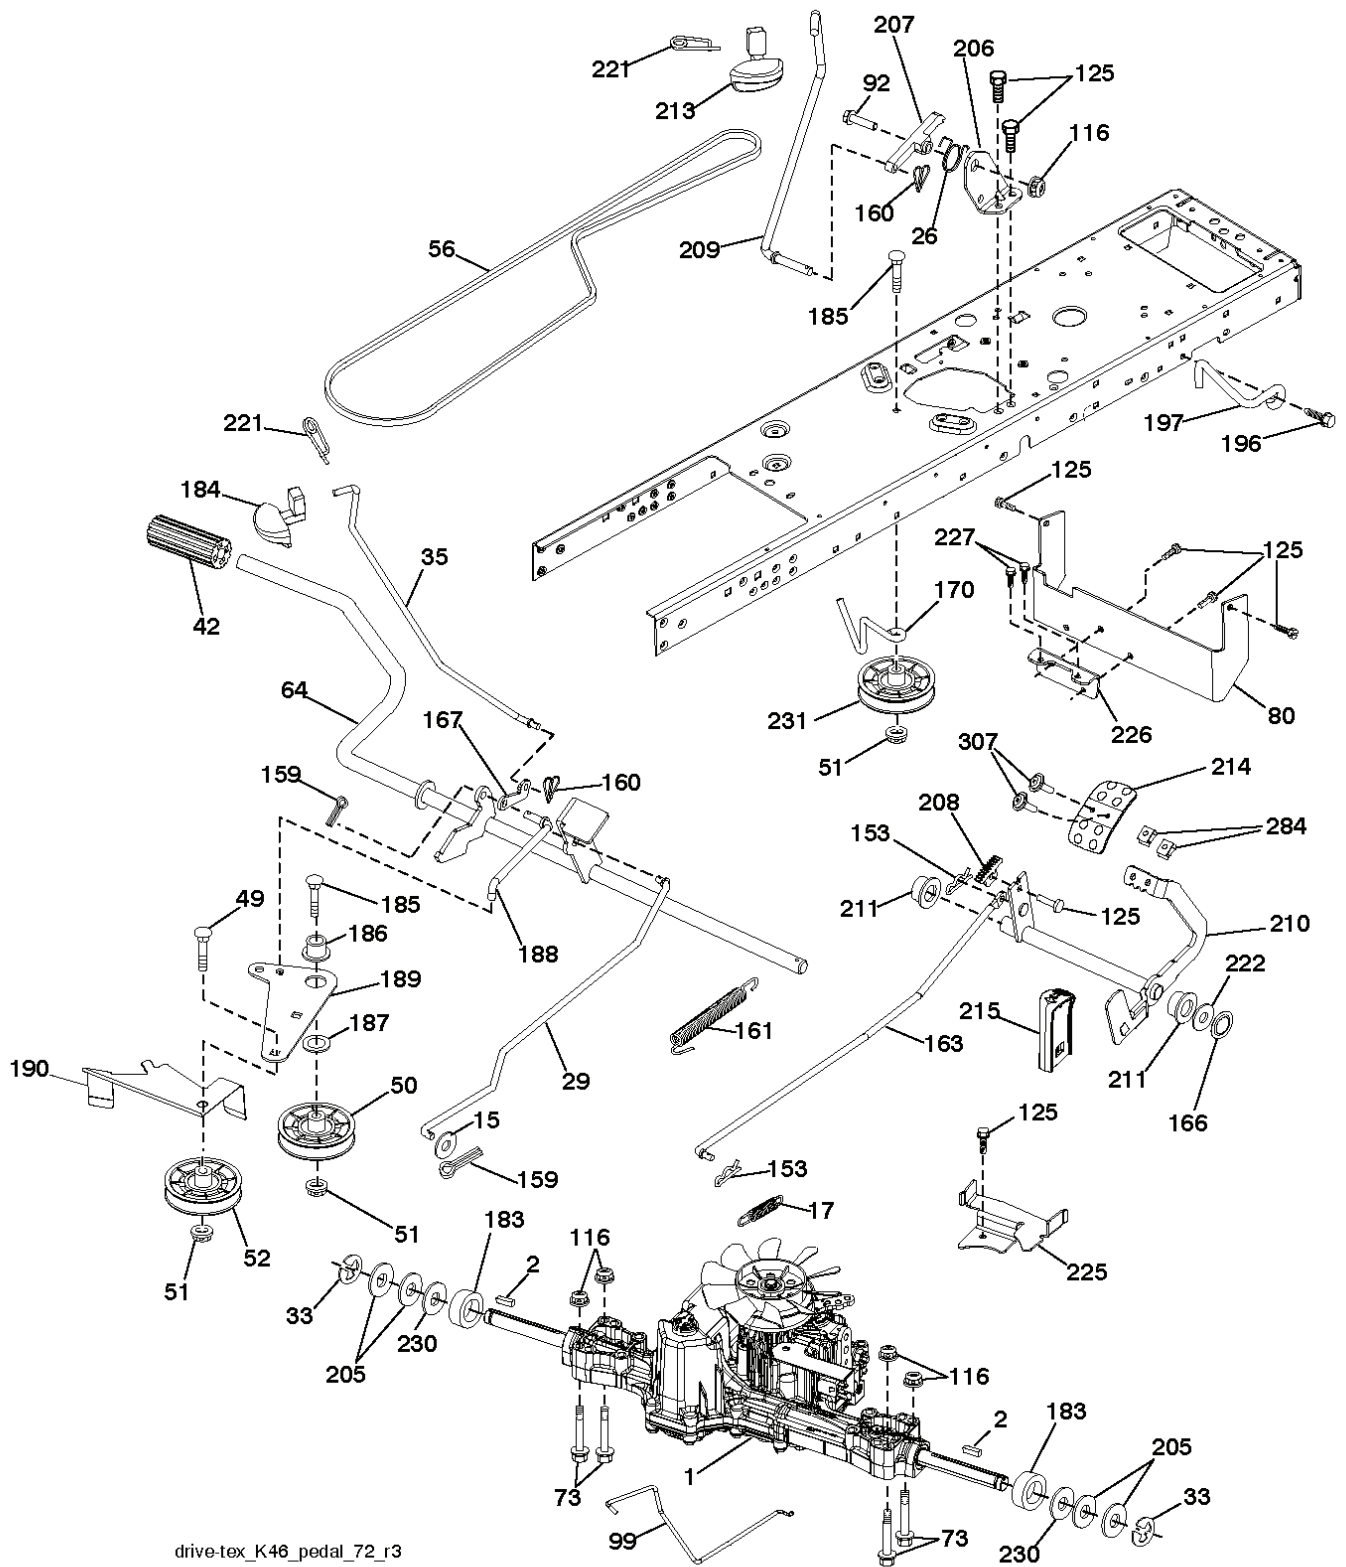

drive-tex_K46_pedal_72_r3

REF.	PART NO.	DESCRIPTION	REMARK	QTY.	KIT
1	000000000	W/O DESCRIPTION	TRANSAXLE TUFFTORQ K46CR	1	
2	532123583	KEY		1	
15	819131316	WASHER		1	
17	532413678	SRPING.BRAKE.K46.GREEN*SUBS/2*		1	
26	532199679	SPRING		1	
29	532403806	ROD		1	
33	812000001	RETAINER RING		1	
35	583864501	ROD		1	
42	532124872	PEDAL RUBBER		1	
49	872110614	BOLT		1	
50	532194327	PULLEY		1	
51	873900600	NUT		1	
52	532194326	PULLEY		1	
56	532130969	BELT		1	
64	532197865	SHAFT		1	
73	874490540	BOLT		1	
80	532410024	STRAP TORQUE		1	
92	874760520	BOLT		1	
99	532415742	ROD		1	
116	873900500	NUT		1	
125	817000512	SCREW		1	
153	532124788	RETAINER RING		1	
159	876020412	SPLIT PIN		1	
160	532169484	PIN		1	
161	532105709	SPRING		1	
163	532448275	CONTROL		1	
166	532429164	NUT		1	
167	532405257	LATCH		1	
170	532413430	BELT GUIDE		1	
183	532137057	SPACER		1	
184	532403118	CONTROL		1	
185	872110622	BOLT		1	
186	532194321	SPACER		1	
187	819133210	WASHER		1	
188	532194323	LINK		1	
189	532194317	PLATE		1	
190	532194318	BELT GUIDE		1	
196	817000616	SCREW		1	
197	532195804	BRACKET		1	
205	532121748	WASHER		1	
206	532197867	BRACKET		1	
207	532197868	LATCH		1	
208	532197869	SUPPORT		1	
209	532199592	ROD		1	
210	532400980	PEDAL ARM		1	
211	532120183	BEARING		1	
213	532403119	CONTROL		1	
214	532416863	PEDAL.FORWARD.HUSQVARNA.DEALER		1	
215	532401723	PEDAL		1	
221	532403187	SPRING		1	
222	879212010	WASHER		1	
225	532403319	BELT GUIDE		1	
226	532401564	BRACKET		1	
227	817490512	SCREW		1	
230	532188967	WASHER		1	
231	532407287	PULLEY		1	
284	532417693	NUT		1	
307	874180412	SCREW		1