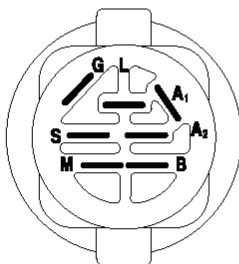

IGNITION SWITCH