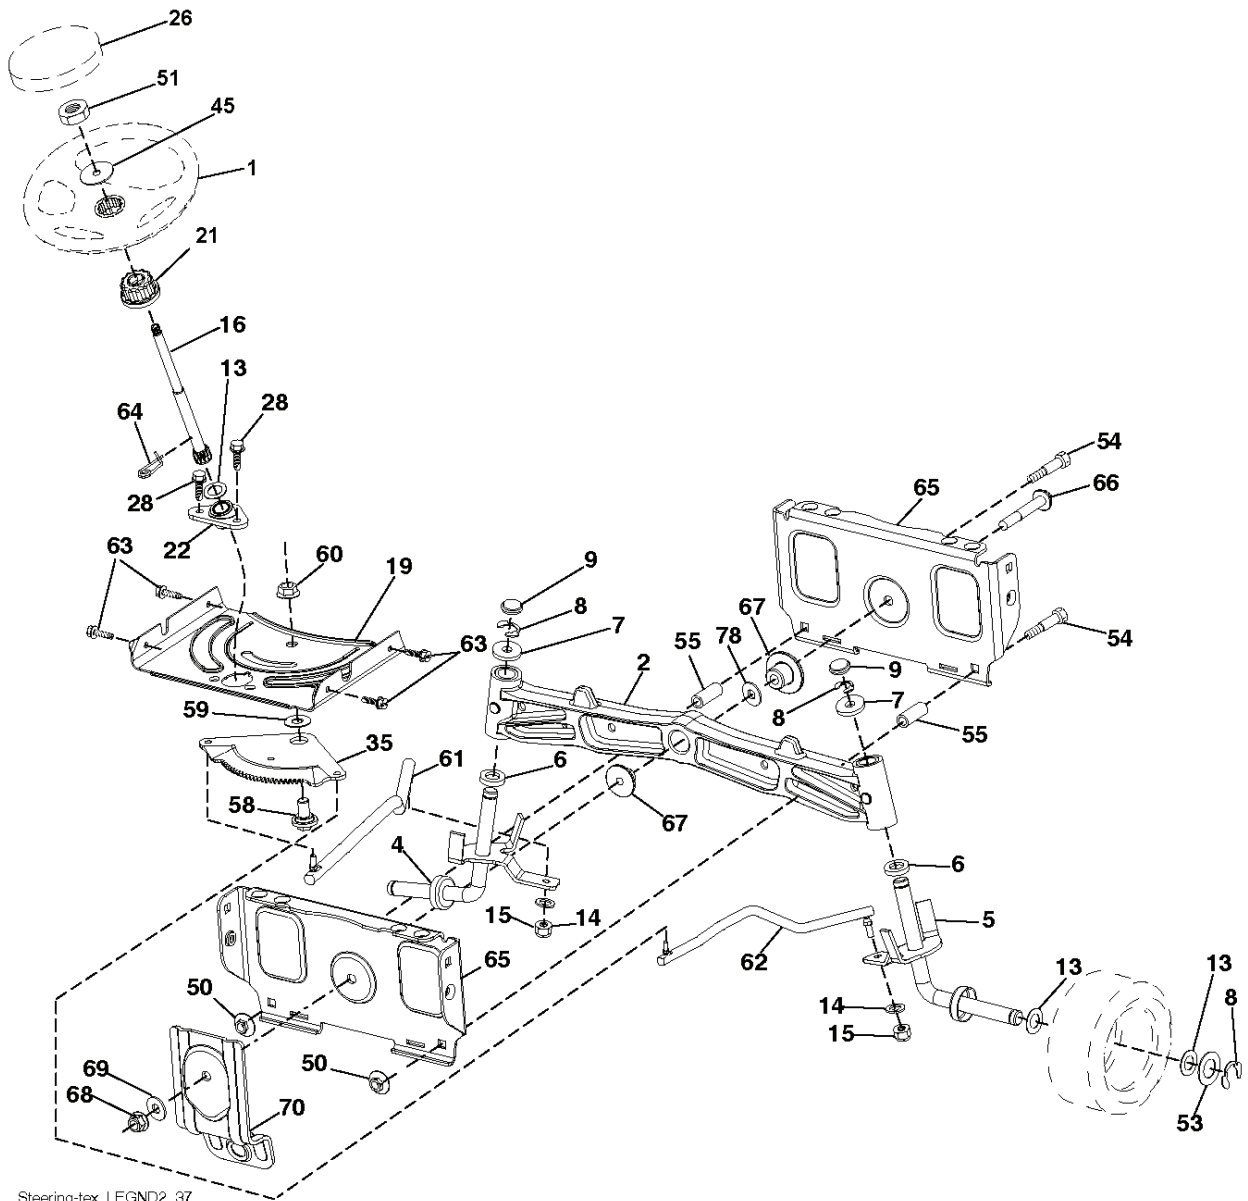

PTO SWITCH
(MATING SIDE)

IGNITION SWITCH

POSITION	CIRCUIT "MAKE"
OFF	M+G+A1
RUN/OVERRIDE	B+A1
RUN	B+A1 L+A2
START	B+S+A1

CHASSIS HARNESS
CONNECTOR
(MATING SIDE)

DASH HARNESS
CONNECTOR

WIRING INSULATED CLIPS
NOTE: IF WIRING INSULATED CLIPS WERE REMOVED FOR SERVICING OF UNIT, THEY SHOULD BE RE-INSTALLED TO PROPERLY SECURE YOUR WIRING.

seat-lex_6.5SL_3

REF.	PART NO.	DESCRIPTION	REMARK	QTY.	KIT
1	532424071	SEAT		1	
2	532180166	BRACKET		1	
3	532140675	STRAP		1	
6	873800600	NUT		1	
7	532124181	SPRING		1	
8	532171877	BOLT		1	
10	532196977	PLATE		1	
21	532171852	BOLT		1	
37	873800500	LOCK NUT		1	
40	532425919	HANDLE		1	
41	532198200	SPRING		1	
43	874760612	BOLT		1	
44	819133812	WASHER		1	