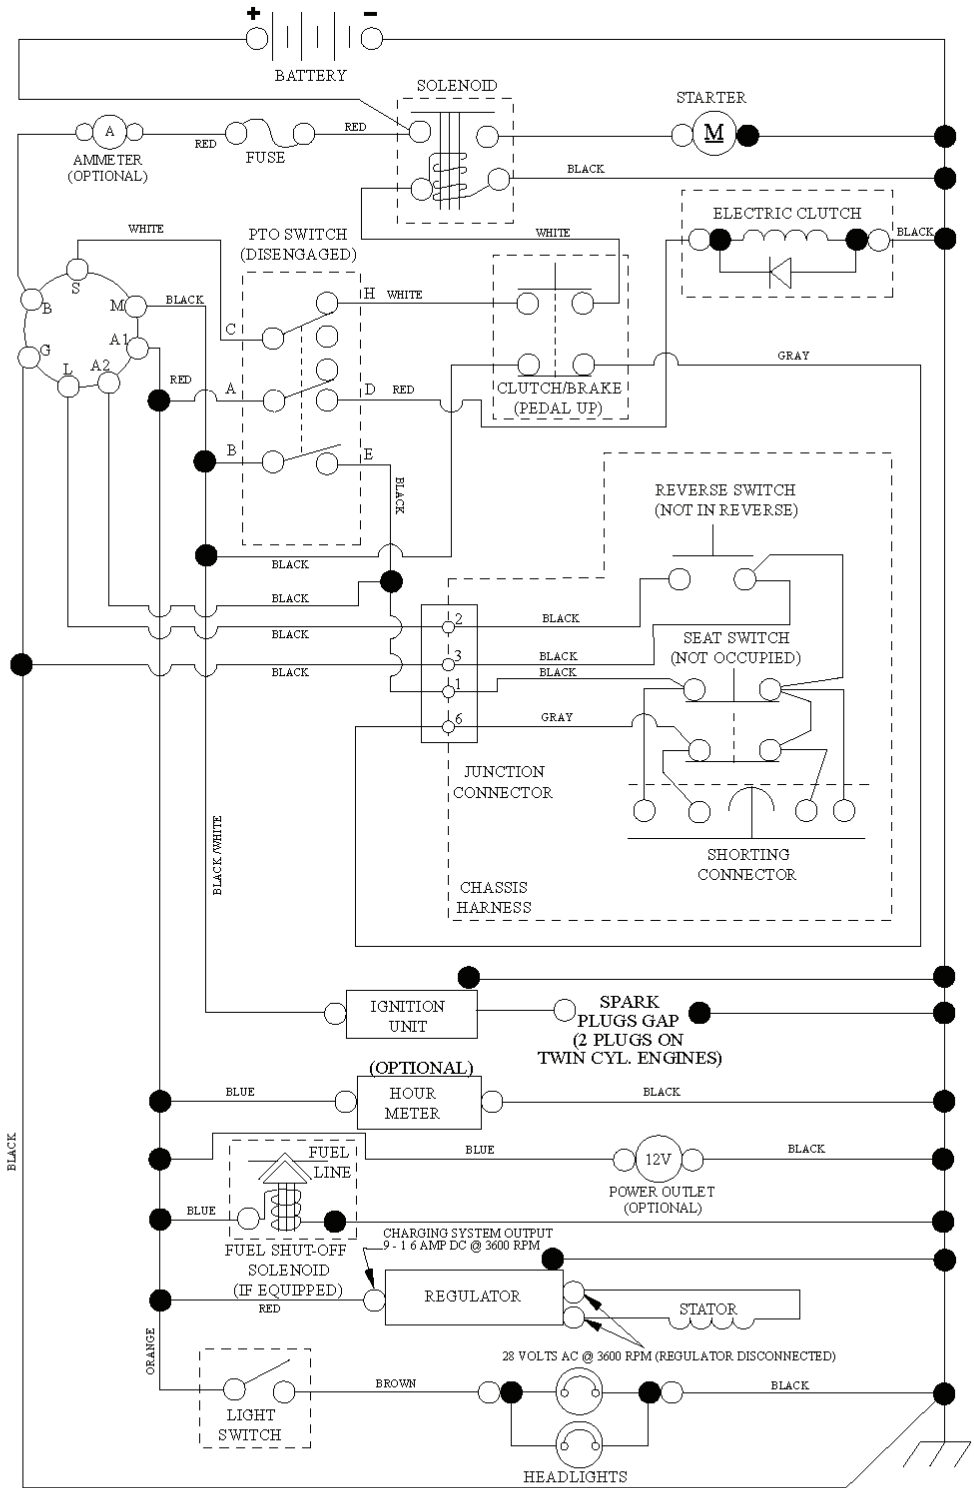

POSITION	CIRCUIT "MAKE"
OFF	M+G+A1
RUN/OVERRIDE	B+A1
RUN	B+A1 L+A2
START	B+S+A1

WIRING INSULATED CLIPS
NOTE: IF WIRING INSULATED CLIPS WERE REMOVED FOR SERVICING OF UNIT, THEY SHOULD BE RE-INSTALLED TO PROPERLY SECURE YOUR WIRING.