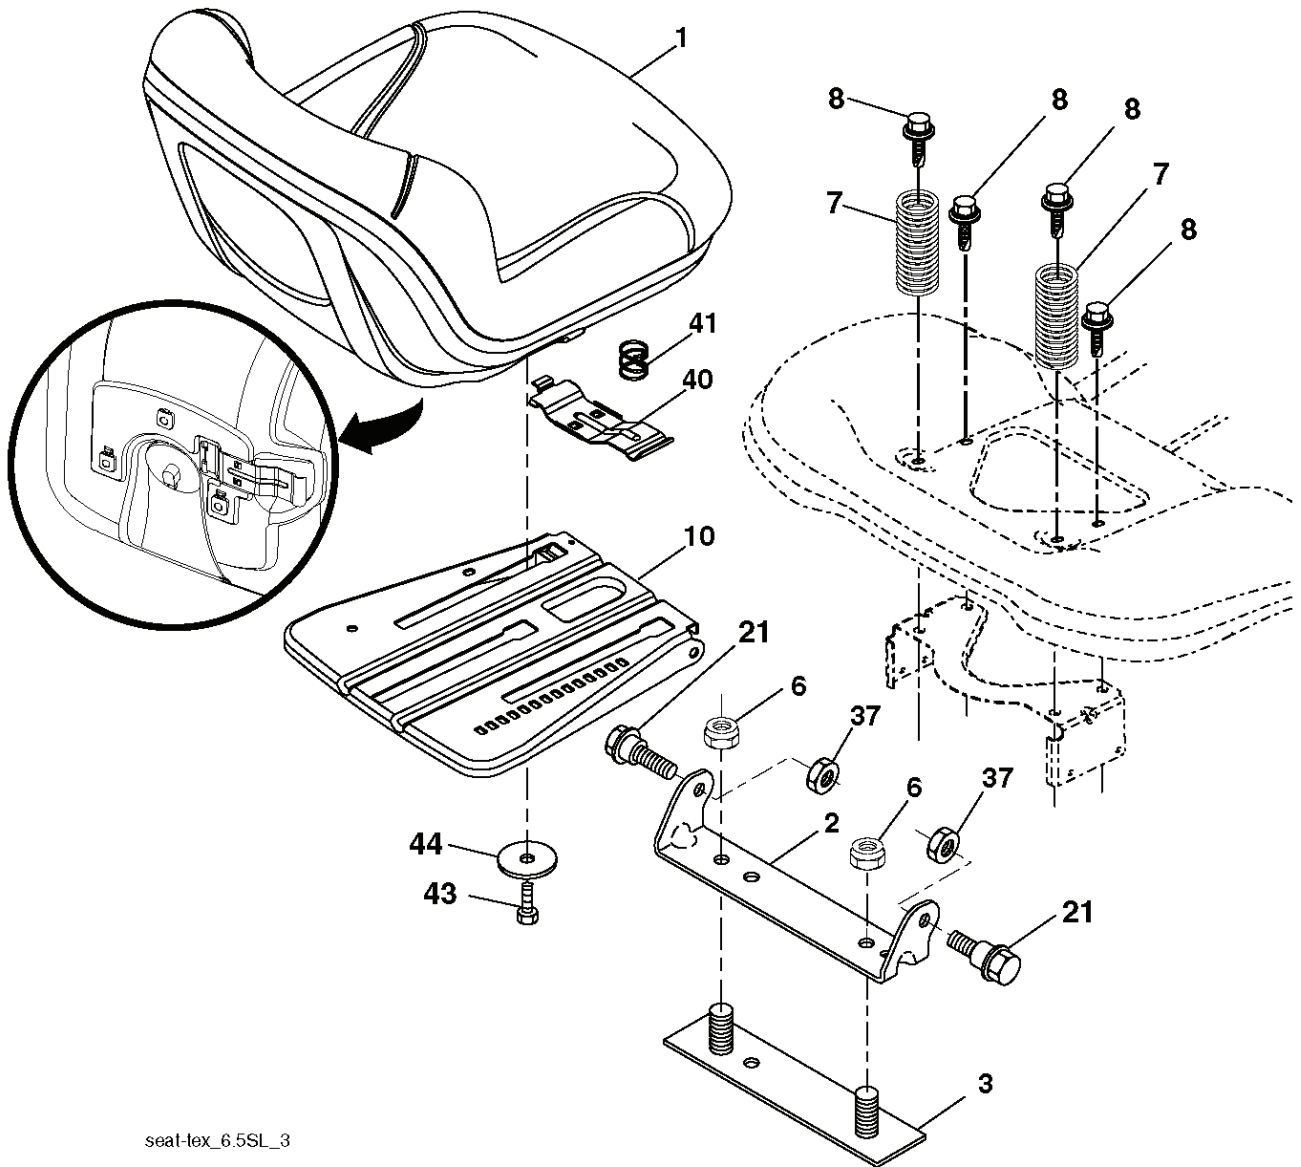

PTO SWITCH
(MATING SIDE)

IGNITION SWITCH

POSITION	CIRCUIT "MAKE"
OFF	M+G+A1
RUN/OVERRIDE	B+A1
RUN	B+A1 L+A2
START	B+S+A1

CHASSIS HARNESS
CONNECTOR
(MATING SIDE)

DASH HARNESS
CONNECTOR

WIRING INSULATED CLIPS
NOTE: IF WIRING INSULATED CLIPS WERE REMOVED FOR SERVICING OF UNIT, THEY SHOULD BE RE-INSTALLED TO PROPERLY SECURE YOUR WIRING.

seat-lex_6.5SL_3

REF.	PART NO.	DESCRIPTION	REMARK	QTY.	KIT
1	532424071	SEAT		1	
2	532180166	BRACKET		1	
3	532140675	STRAP		1	
6	873800600	NUT		1	
7	532124181	SPRING		1	
8	532171877	BOLT		1	
10	532196977	PLATE		1	
21	532171852	BOLT		1	
37	873800500	LOCK NUT		1	
40	532425919	HANDLE		1	
41	532198200	SPRING		1	
43	874760612	BOLT		1	
44	819133812	WASHER		1	