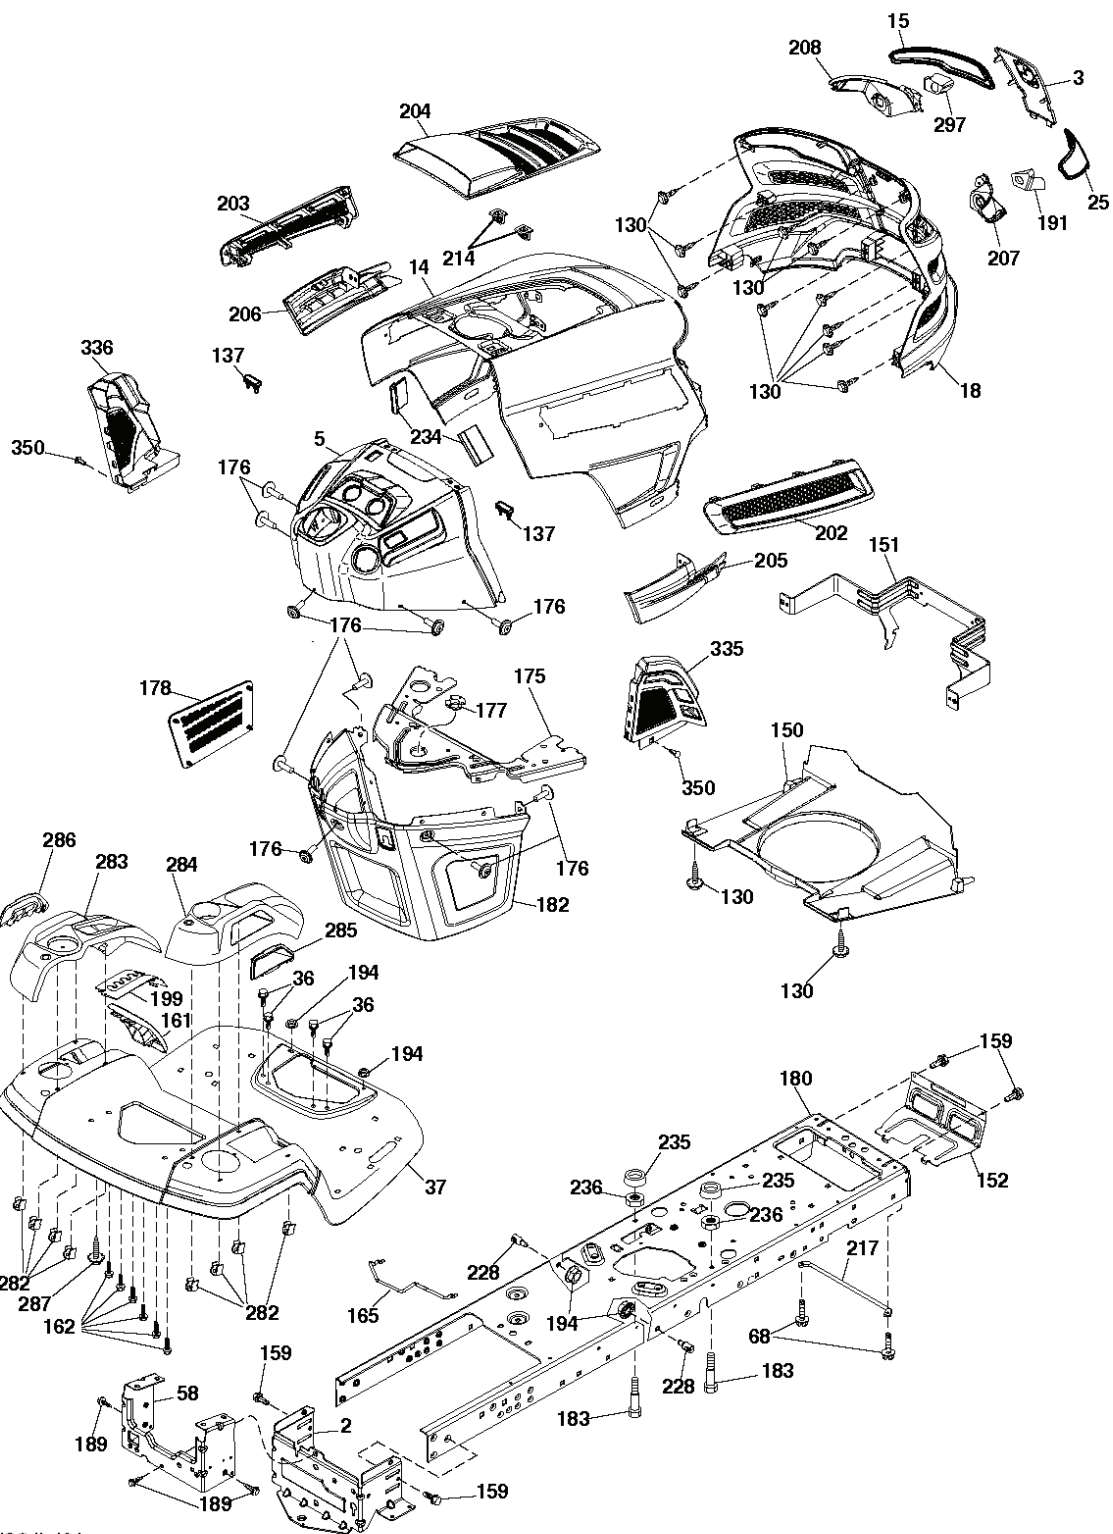

seat-lex_6.5SL_3

REF.	PART NO.	DESCRIPTION	REMARK	QTY.	KIT
1	532424071	SEAT		1	
2	532180166	BRACKET		1	
3	532140675	STRAP		1	
6	873800600	NUT		1	
7	532124181	SPRING		1	
8	532171877	BOLT		1	
10	532196977	PLATE		1	
21	532171852	BOLT		1	
37	873800500	LOCK NUT		1	
40	532425919	HANDLE		1	
41	532198200	SPRING		1	
43	874760612	BOLT		1	
44	819133812	WASHER		1	

wheel_art_1-tex

REF.	PART NO.	DESCRIPTION	REMARK	QTY.	KIT
1	532059192	CAP VALVE		1	
2	532065139	NIPPLE		1	
3	532144509	RIM SPROCKET	Front 6.5"	1	
4	532008134	HOSE	(Service Item Only)	1	
5	532106230	TIRE	Front 16" x 6.5"	1	
6	532124957	FITTING	(Front Wheel Only)	1	
7	532124959	BEARING	(Front Wheel Only)	1	
8	532175039	HUB CAP		1	
9	532170456	TIRE	Rear 20" x 10"-8"	1	
10	532124926	HOSE	(Service Item Only)	1	
11	532138337	RIM SPROCKET	Rear 8"	1	
	532144334	SEALING FOAM		1	