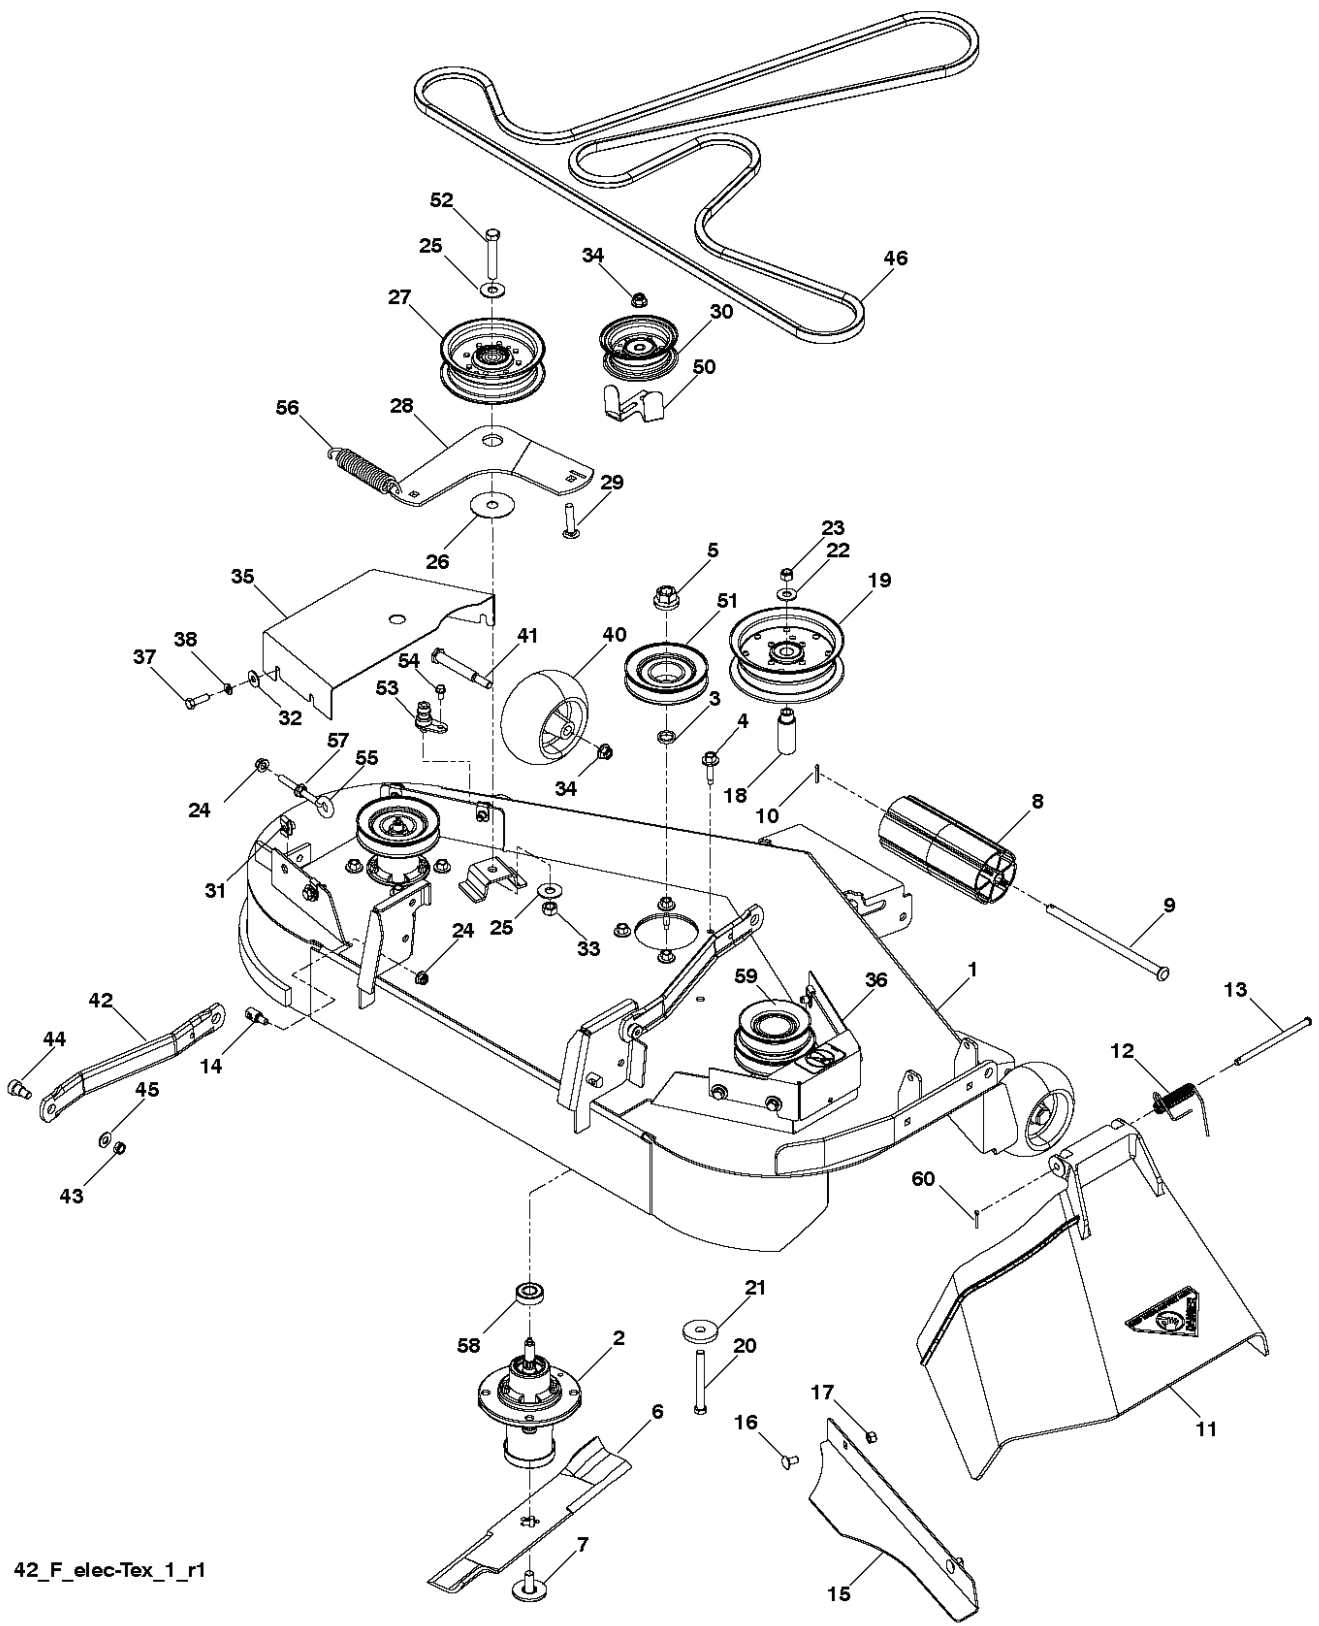

YTH24V42 LS, 96043011500, 2010-11

SPARE PARTS LIST

REF.	PART NO.	DESCRIPTION	REMARK	QTY.	KIT
1	532163465	BATTERY		1	
2	874760412	BOLT		1	
8	532186491	BOX		1	
16	532176138	MICRO SWITCH		1	
21	532400252	HARNESS		1	
22	532004152	BULB		1	
24	532400253	CABLE		1	
25	532412895	CABLE.STARTER.6G.BL/RE*SUBS/2*		1	
26	532175158	FUSE		1	
27	873510400	NUT		1	
28	532145491	CABLE		1	
29	532401545	SWITCH		1	
30	532193350	IGNITION MODULE		1	
33	532411933	KEY		1	
34	532110712	SWITCH		1	
40	532402167	CABLE		1	
41	817720408	SCREW		1	
42	532131563	COVER		1	
43	532192507	SOLENOID		1	
45	532425270	GAUGE		1	
46	532425271	GAUGE		1	
50	532174651	SWITCH		1	
55	817060512	SCREW		1	
59	532400303	OUTLET-12 VOLT		1	
71	532194276	CABLE ASSY		1	
79	532175242	HOLDER		1	
90	532435395	TERMINAL COVER		1	
91	532190270	STRAP BATTERY MOUNT FRO		1	
99	817670412	SCREW		1	
100	819091416	WASHER		1	
102	532404454	CABLE		1	
103	532421747	HARNESS		1	
105	532407568	SWITCH		1	

SPARK ARRESTER KIT

engine-tex_Kawa-2cyl_5

REF.	PART NO.	DESCRIPTION	REMARK	QTY.	KIT
1	000000000	W/O DESCRIPTION	ENGINE KAWA MODEL FR691-AS15	1	
2	532149723	MUFFLER		1	
9	532194320	BELT GUIDE		1	
11	532400008	CLUTCH		1	
12	532405097	PULLEY		1	
15	532438080	FUEL TANK		1	
18	532439208	HUB CAP		1	
20	532424341	CONTROL THROTTLE		1	
21	532416358	SCREW		1	
22	532191596	COMMA*RPLPAR 532187767428		1	
28	532401135	LINE.FUEL 64"REAR.EMIS		1	
29	532137180	SPARK ARRESTER KIT		1	
37	532123487	HOSE CLAMP		1	
41	532126197	WASHER		1	
42	810040700	WASHER		1	
45	873510400	NUT		1	
62	532434017	SHIELD		1	
69	532178151	MUFFLER GASKET		1	
70	532424765	EXHAUST		1	
71	532424766	EXHAUST		1	
85	532173937	BOLT		1	
86	532184362	NUT		1	
87	537171877	BOLT		1	
90	817000616	SCREW		1	
91	532187495	BUSHING		1	
92	817120616	SCREW		1	
116	539132624	KNOB		1	