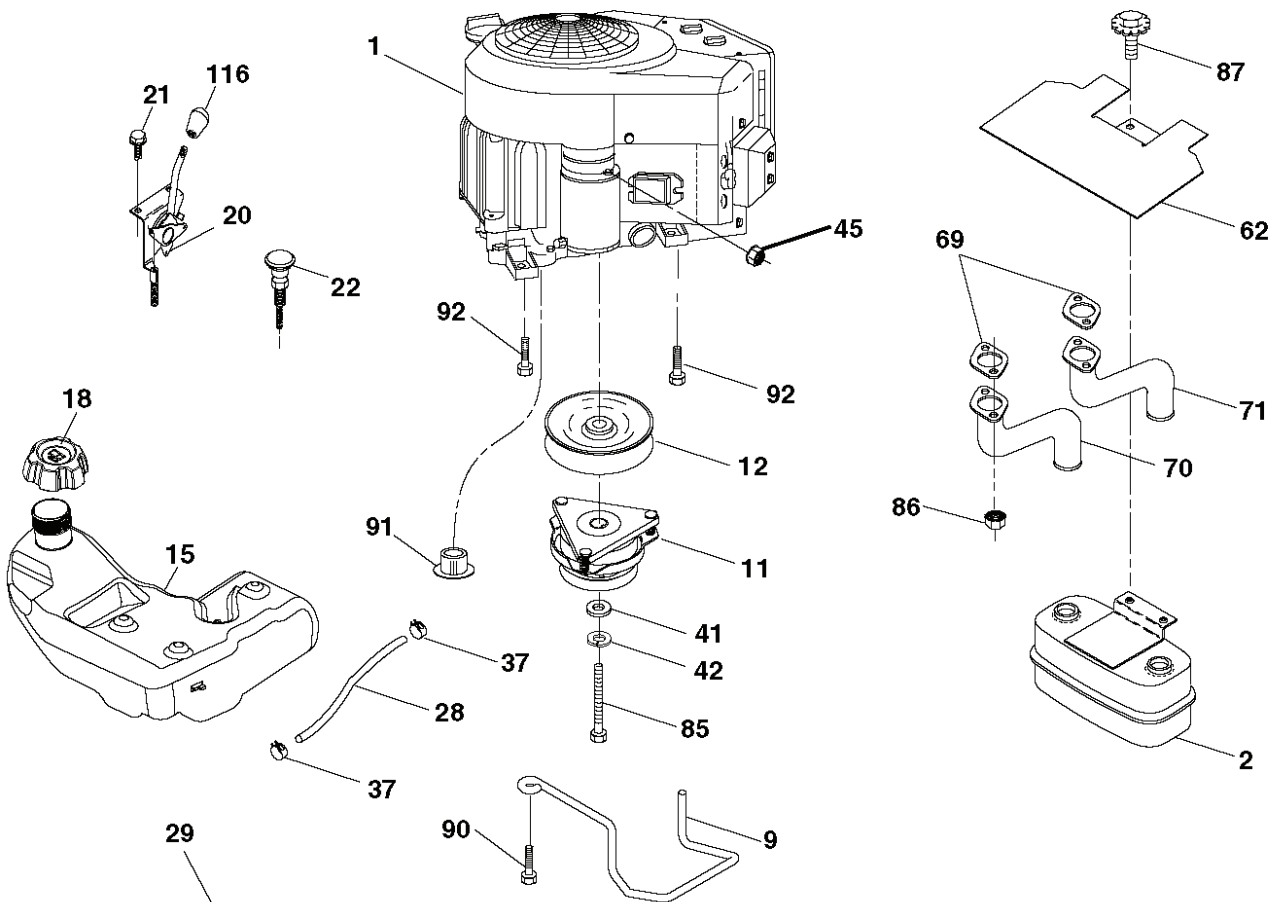

YTH24V42 LS, 96043011500, 2010-11

SPARE PARTS LIST

REF.	PART NO.	DESCRIPTION	REMARK	QTY.	KIT
1	532163465	BATTERY		1	
2	874760412	BOLT		1	
8	532186491	BOX		1	
16	532176138	MICRO SWITCH		1	
21	532400252	HARNESS		1	
22	532004152	BULB		1	
24	532400253	CABLE		1	
25	532412895	CABLE.STARTER.6G.BL/RE*SUBS/2*		1	
26	532175158	FUSE		1	
27	873510400	NUT		1	
28	532145491	CABLE		1	
29	532401545	SWITCH		1	
30	532193350	IGNITION MODULE		1	
33	532411933	KEY		1	
34	532110712	SWITCH		1	
40	532402167	CABLE		1	
41	817720408	SCREW		1	
42	532131563	COVER		1	
43	532192507	SOLENOID		1	
45	532425270	GAUGE		1	
46	532425271	GAUGE		1	
50	532174651	SWITCH		1	
55	817060512	SCREW		1	
59	532400303	OUTLET-12 VOLT		1	
71	532194276	CABLE ASSY		1	
79	532175242	HOLDER		1	
90	532435395	TERMINAL COVER		1	
91	532190270	STRAP BATTERY MOUNT FRO		1	
99	817670412	SCREW		1	
100	819091416	WASHER		1	
102	532404454	CABLE		1	
103	532421747	HARNESS		1	
105	532407568	SWITCH		1	

SPARK ARRESTER KIT

engine-tex_Kawa-2cyl_5

REF.	PART NO.	DESCRIPTION	REMARK	QTY.	KIT
1	000000000	W/O DESCRIPTION	ENGINE KAWA MODEL FR691-AS15	1	
2	532149723	MUFFLER		1	
9	532194320	BELT GUIDE		1	
11	532400008	CLUTCH		1	
12	532405097	PULLEY		1	
15	532438080	FUEL TANK		1	
18	532439208	HUB CAP		1	
20	532424341	CONTROL THROTTLE		1	
21	532416358	SCREW		1	
22	532191596	COMMA*RPLPAR 532187767428		1	
28	532401135	LINE.FUEL 64"REAR.EMIS		1	
29	532137180	SPARK ARRESTER KIT		1	
37	532123487	HOSE CLAMP		1	
41	532126197	WASHER		1	
42	810040700	WASHER		1	
45	873510400	NUT		1	
62	532434017	SHIELD		1	
69	532178151	MUFFLER GASKET		1	
70	532424765	EXHAUST		1	
71	532424766	EXHAUST		1	
85	532173937	BOLT		1	
86	532184362	NUT		1	
87	537171877	BOLT		1	
90	817000616	SCREW		1	
91	532187495	BUSHING		1	
92	817120616	SCREW		1	
116	539132624	KNOB		1	