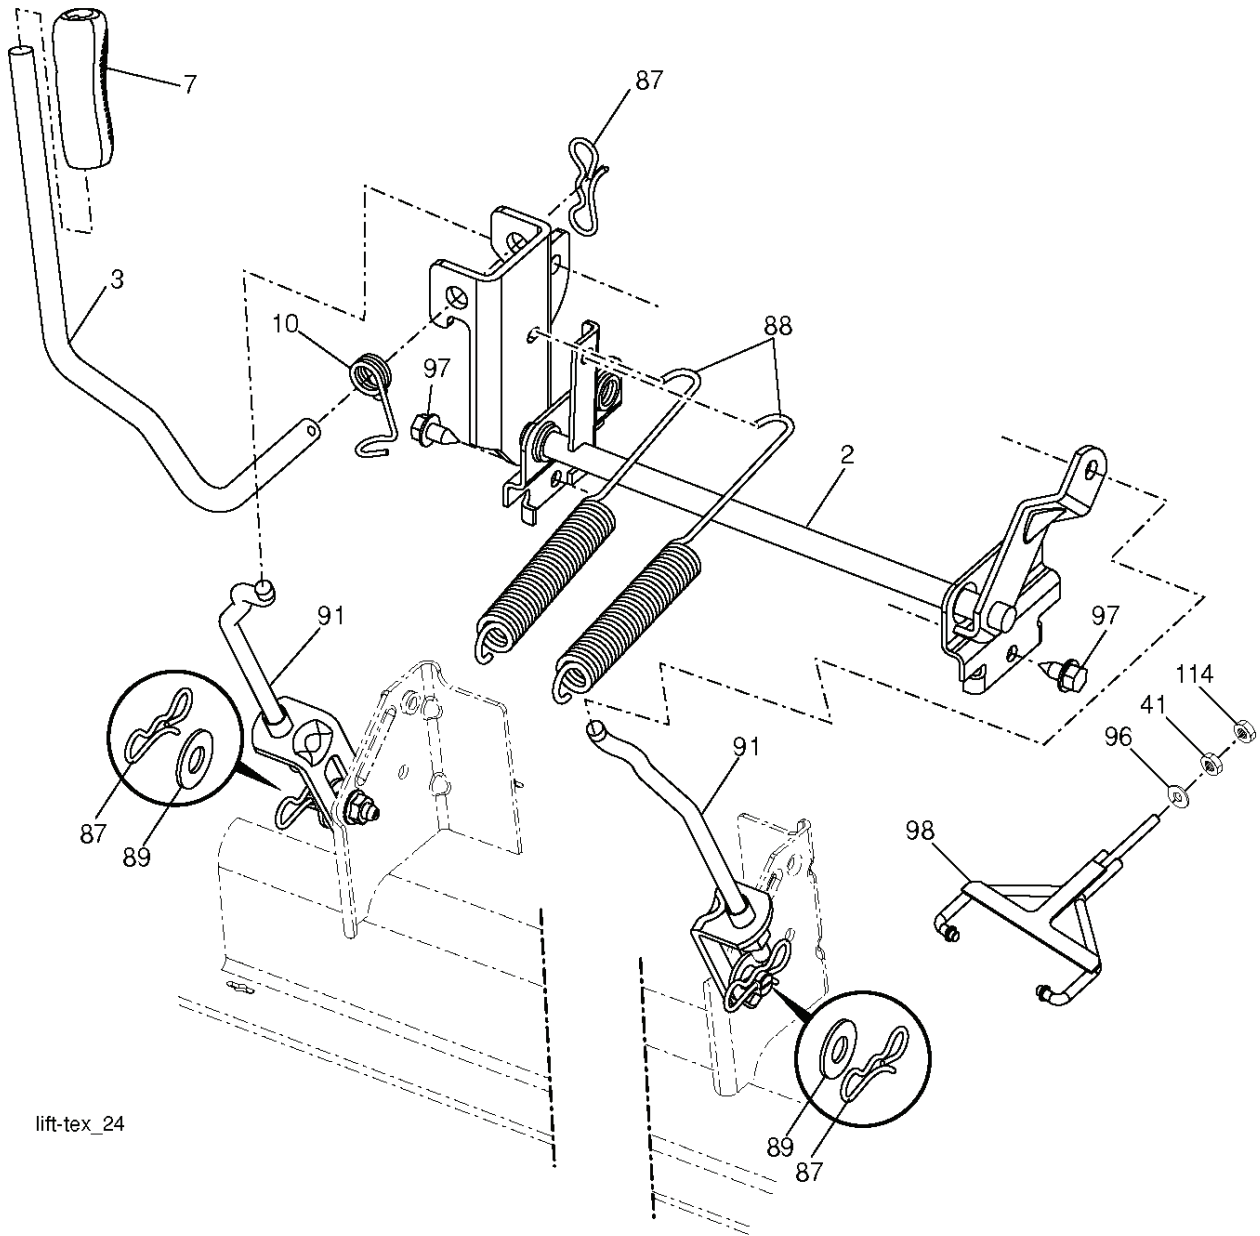

REF.	PART NO.	DESCRIPTION	REMARK	QTY.	KIT
1	575438001	DECK		1	
2	539112170	HOUSING ASSY		1	
3	539107520	WASHER		1	
4	539107630	SCREW		1	
5	539107590	NUT		1	
6	539112078	BLADE		1	
7	539107522	BOLT		1	
8	532176066	ROLLER		1	
9	532179127	ROD ROLLER NOSE		1	
10	532194208	PIN		1	
11	539110731	CHUTE		1	
12	539110735	SPRING		1	
13	539110736	CLEVIS PIN		1	
14	532195161	STUD		1	
15	539112413	PLATE		1	
16	539990799	BOLT		1	
17	539990717	NUT		1	
18	575224501	BUSHING		1	
19	539132728	PULLEY		1	
20	539108271	BOLT		1	
21	539106504	WASHER		1	
22	539990517	WASHER		1	
23	539976979	NUT		1	
24	539112899	NUT, 5/16-18, NYLOC		1	
25	539104864	WASHER		1	
26	532178515	WASHER		1	
27	532196104	PULLEY		1	
28	574827102	ARM		1	
29	539990923	RHSNB 3/8-16X1-3/4 GR 5 ZD		1	
30	532177968	PULLEY		1	
31	539104763	CLIP		1	
32	539990692	WASHER		1	
33	539119124	NUT		1	
34	521996501	NUT		1	
35	575224702	SHIELD		1	
36	575500302	SHIELD		1	
37	539990209	SCREW		1	
38	539990187	WASHER		1	
40	539107610	WHEEL		1	
41	539107608	BOLT		1	
42	532195185	ARM		1	
43	539200282	NUT		1	
44	539113621	SB 3/8-16 X 3/8 SKT HD ZD		1	
45	539990122	WASHER		1	
46	574845601	BELT		1	
50	575224301	GUARD		1	
51	575224401	PULLEY		1	
52	539104870	BOLT		1	
53	532415598	HOSE COUPLING		1	
54	539108461	SCREW		1	
55	539115574	EYE BOLT		1	
56	539106850	SPRING		1	
57	539990585	NUT		1	
58	539112050	BALL BEARING		1	
59	575416201	PULLEY		1	
60	532169484	PIN		1	
--	532445357	CUTTING DECK		1	

lift-tex_24