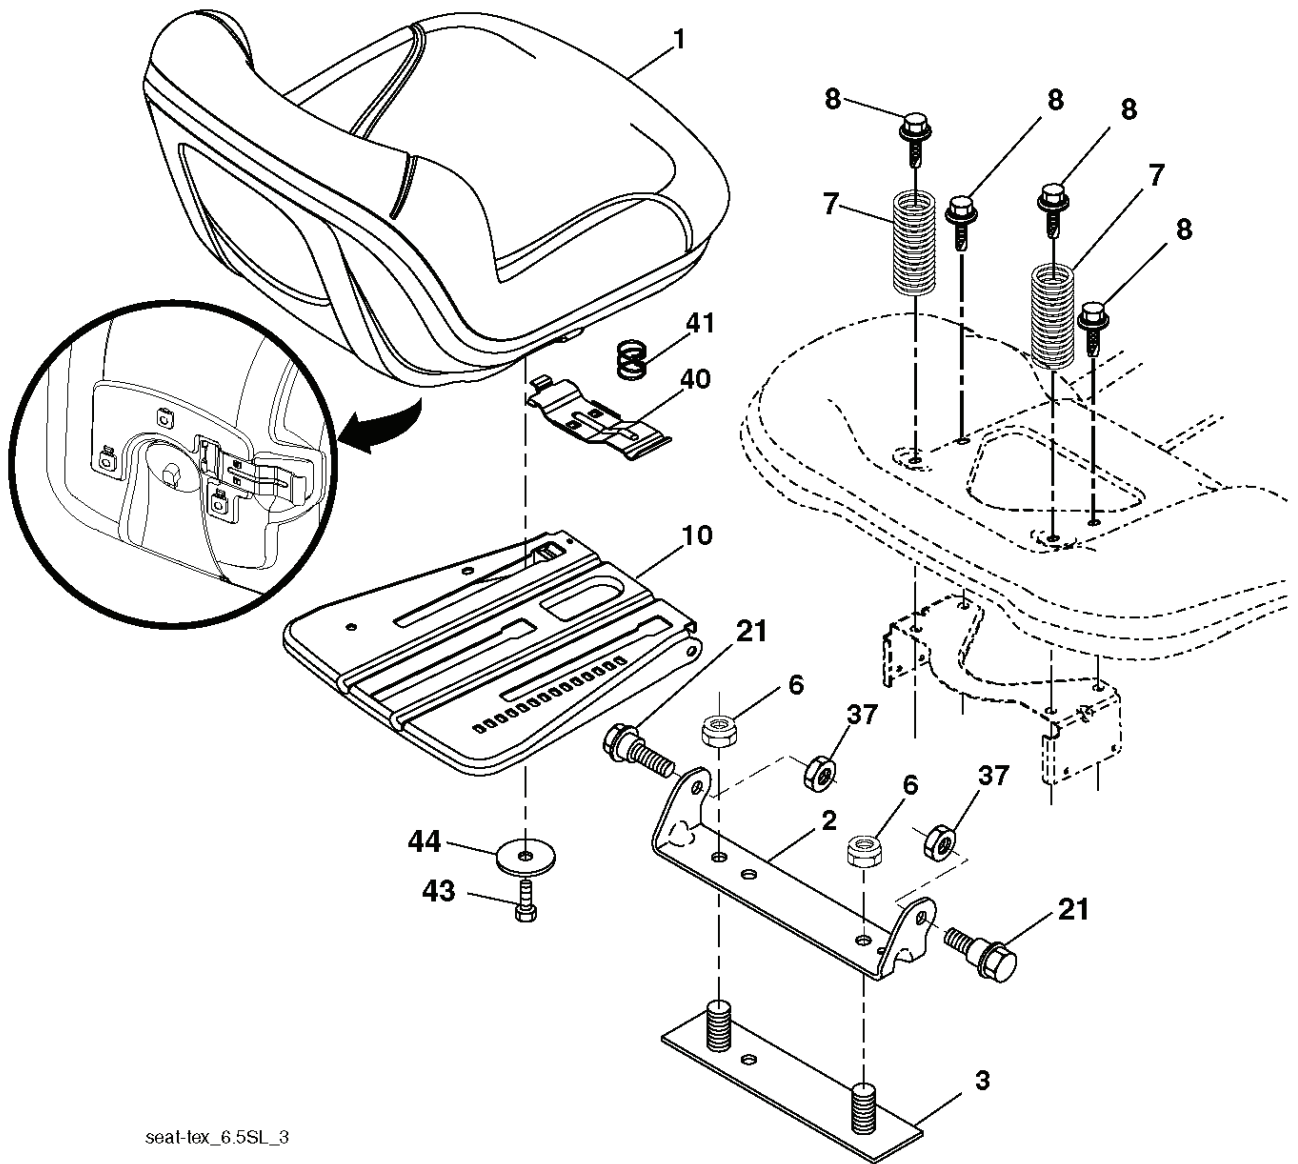

REF.	PART NO.	DESCRIPTION	REMARK	QTY.	KIT
1	532411658	DECAL		1	
2	581627301	DECAL		1	
3	532440426	DECAL		1	
4	581724301	DECAL		1	
5	532423829	DECAL		1	
6	532446805	DECAL		1	
7	532435286	DECAL		1	
8	539113224	DECAL		1	
9	532145005	DECAL		1	
10	532418600	DECAL		1	
11	532198785	LABEL		1	
	532166960	DECAL		1	
--	532439681	PLATE	LH	1	
--	532439682	PAD	RH	1	

PTO SWITCH (MATING SIDE)

IGNITION SWITCH

POSITION	CIRCUIT	"MAKE"
OFF	M+G+A1	
RUN/OVERRIDE	B+A1	
RUN	B+A1	L+A2
START	B+S+A1	

CHASSIS HARNESS CONNECTOR (MATING SIDE)

DASH HARNESS CONNECTOR

WIRING INSULATED CLIPS
NOTE: IF WIRING INSULATED CLIPS WERE REMOVED FOR SERVICING OF UNIT, THEY SHOULD BE RE-INSTALLED TO PROPERLY SECURE YOUR WIRING.

●
NON-REMOVABLE CONNECTIONS

○
REMOVABLE CONNECTIONS

seat-tex_6.5SL_3

REF.	PART NO.	DESCRIPTION	REMARK	QTY.	KIT
1	532439822	SEAT		1	
2	532180166	BRACKET		1	
3	532140675	STRAP		1	
6	873800600	NUT		1	
7	532124181	SPRING		1	
8	532171877	BOLT		1	
10	532196977	PLATE		1	
21	532171852	BOLT		1	
37	873800500	LOCK NUT		1	
40	532439871	HANDLE		1	
41	532198200	SPRING		1	
43	874760612	BOLT		1	
44	819133812	WASHER		1	