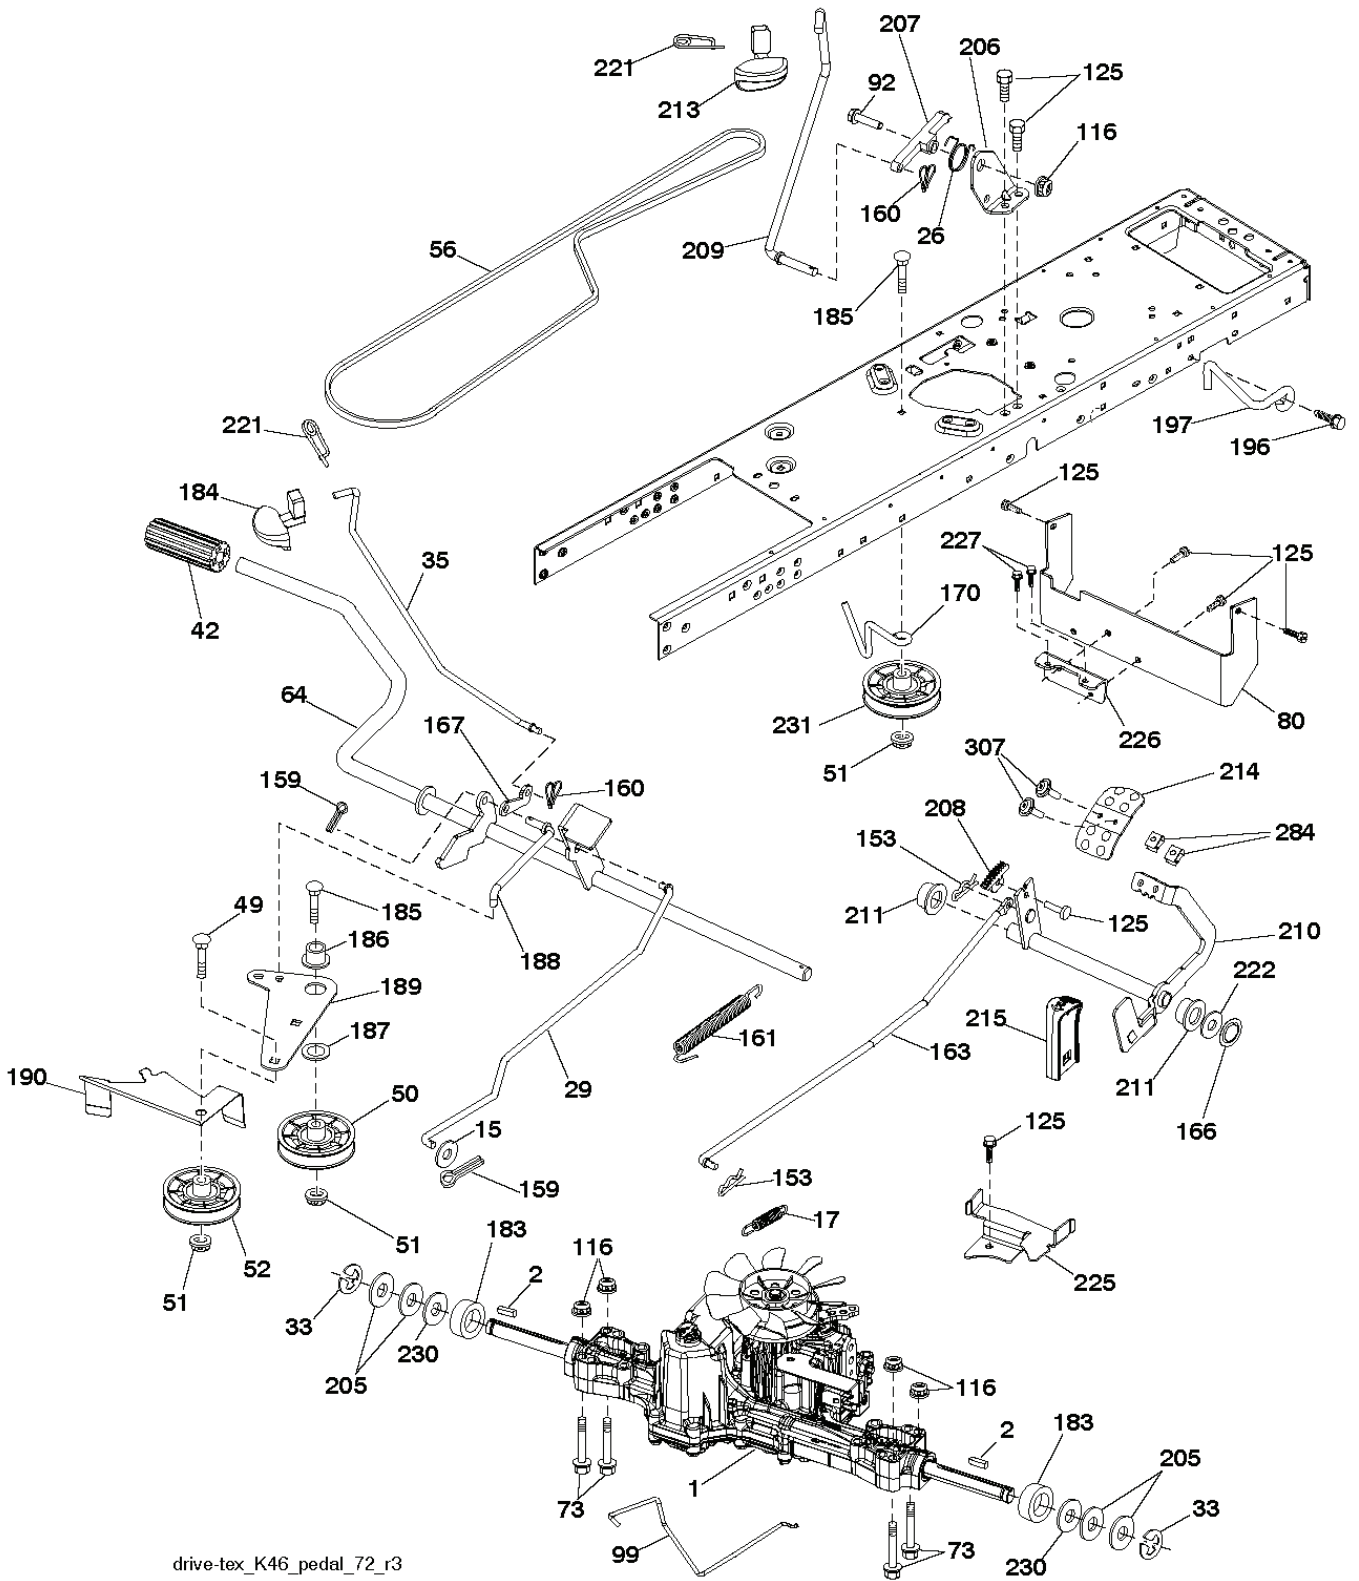

drive-tex_K46_pedal_72_r3

REF.	PART NO.	DESCRIPTION	REMARK	QTY.	KIT
1	000000000	W/O DESCRIPTION	TRANSAXLE TUFFTORQ K46CR(426121)	1	
2	532123583	KEY		1	
15	819131316	WASHER		1	
17	532413678	SRPING.BRAKE.K46.GREEN*SUBS/2*		1	
26	532199679	SPRING		1	
29	532403806	ROD		1	
33	812000001	RETAINER RING		1	
35	583864501	ROD		1	
42	532124872	PEDAL RUBBER		1	
49	872110614	BOLT		1	
50	532194327	PULLEY		1	
51	873900600	NUT		1	
52	532194326	PULLEY		1	
56	532130969	BELT		1	
64	532197865	SHAFT		1	
73	874490540	BOLT		1	
80	532440619	STRAP		1	
92	874760520	BOLT		1	
99	532415742	ROD		1	
116	873900500	NUT		1	
125	817000512	SCREW		1	
153	532124788	RETAINER RING		1	
159	876020412	SPLIT PIN		1	
160	532169484	PIN		1	
161	532105709	SPRING		1	
163	532448275	CONTROL		1	
166	532429164	NUT		1	
167	532405257	LATCH		1	
170	532413430	BELT GUIDE		1	
183	532137057	SPACER		1	
184	532441455	HANDLE		1	
185	872110622	BOLT		1	
186	532194321	SPACER		1	
187	819133210	WASHER		1	
188	532194323	LINK		1	
189	532194317	PLATE		1	
190	532194318	BELT GUIDE		1	
196	817000616	SCREW		1	
197	585658601	CLUTCH		1	
205	532121748	WASHER		1	
206	532197867	BRACKET		1	
207	532197868	LATCH		1	
208	532197869	SUPPORT		1	
209	532199592	ROD		1	
210	532400980	PEDAL ARM		1	
211	532120183	BEARING		1	
213	532403119	CONTROL		1	
214	532416863	PEDAL.FORWARD.HUSQVARNA.DEALER		1	
215	532401723	PEDAL		1	
221	532403187	SPRING		1	
222	879212010	WASHER		1	
225	532403319	BELT GUIDE		1	
226	532401564	BRACKET		1	
227	817490512	SCREW		1	
230	532188967	WASHER		1	
231	532407287	PULLEY		1	
284	532417693	NUT		1	
307	874180412	SCREW		1