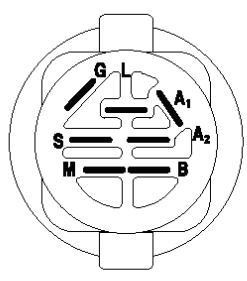

IGNITION SWITCH

POSITION	CIRCUIT	"MAKE"
OFF	M+G+A1	
RUN/OVERRIDE	B+A1	
RUN	B+A1	L+A2
START	B+S+A1	

WIRING INSULATED CLIPS
NOTE: IF WIRING INSULATED CLIPS WERE REMOVED FOR SERVICING OF UNIT, THEY SHOULD BE RE-INSTALLED TO PROPERLY SECURE YOUR WIRING.

●
NON-REMOVABLE CONNECTIONS

○
REMOVABLE CONNECTIONS