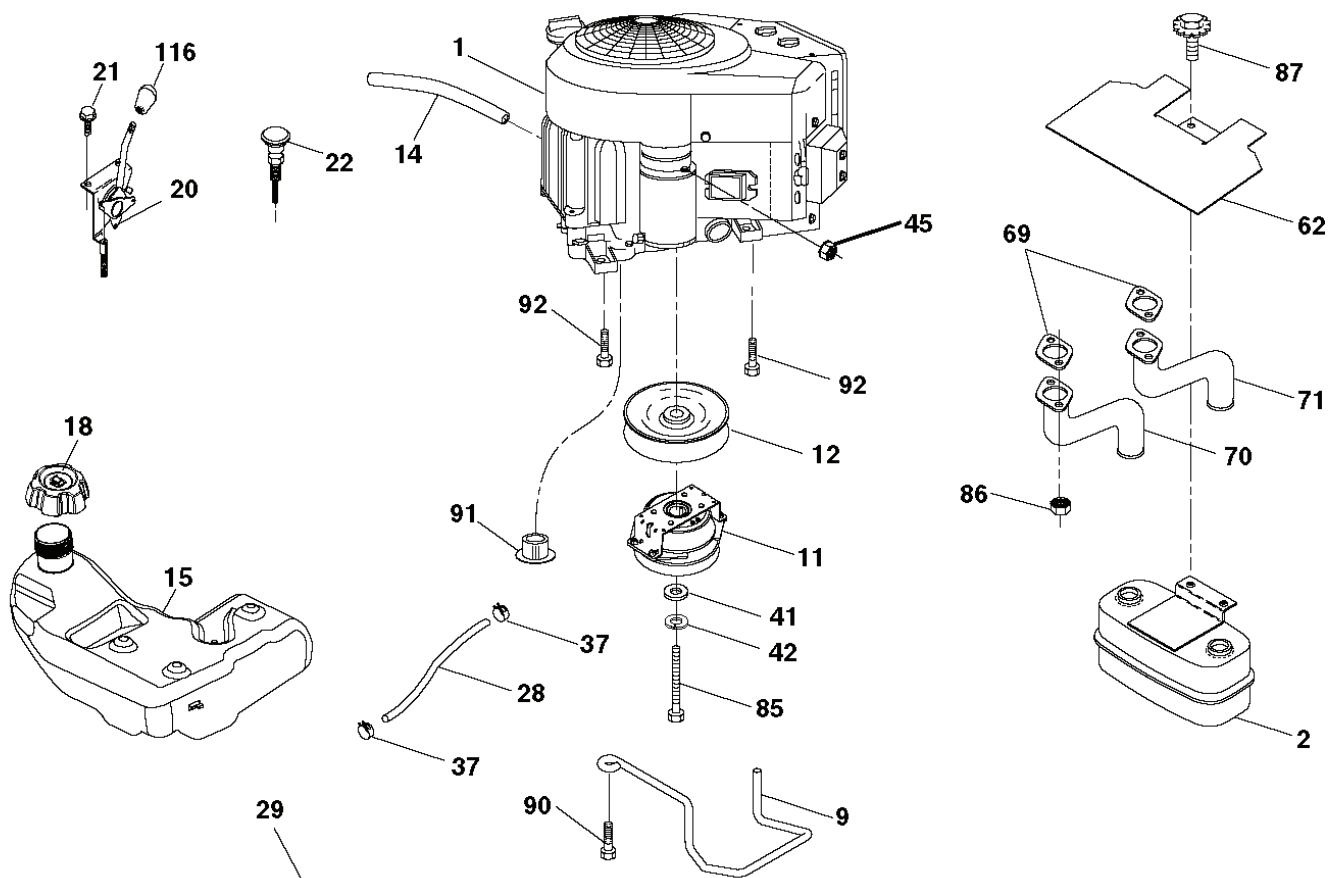

T15S

With 12V Outlet Option

This inset diagram shows the wiring for the 12V outlet option. It includes a 12V outlet (103) and a plug (59) connected to the main harness.

REF.	PART NO.	DESCRIPTION	REMARK	QTY.	KIT
1	532163465	BATTERY		1	
2	874760412	BOLT		1	
8	532186491	BOX		1	
16	532176138	MICRO SWITCH		1	
21	532400252	HARNESS		1	
22	532004152	BULB		1	
24	532400253	CABLE		1	
25	532412895	CABLE.STARTER.6G.BL/RE*SUBS/2*		1	
26	532175158	FUSE		1	
27	873510400	NUT		1	
28	532145491	CABLE		1	
29	532401545	SWITCH		1	
30	532193350	IGNITION MODULE		1	
33	532411935	KEY		1	
34	532110712	SWITCH		1	
40	532402167	CABLE		1	
41	817720408	SCREW		1	
42	532131563	COVER		1	
43	532192507	SOLENOID		1	
45	532425270	GAUGE		1	
46	532425271	GAUGE		1	
50	532174651	SWITCH		1	
55	817060512	SCREW		1	
59	532400303	OUTLET-12 VOLT		1	
71	532194276	CABLE ASSY		1	
79	532175242	HOLDER		1	
90	532435395	TERMINAL COVER		1	
91	532190270	STRAP BATTERY MOUNT FRO		1	
99	817670412	SCREW		1	
100	819091416	WASHER		1	
102	532404454	CABLE		1	
103	532421747	HARNESS		1	
105	532407568	SWITCH		1	