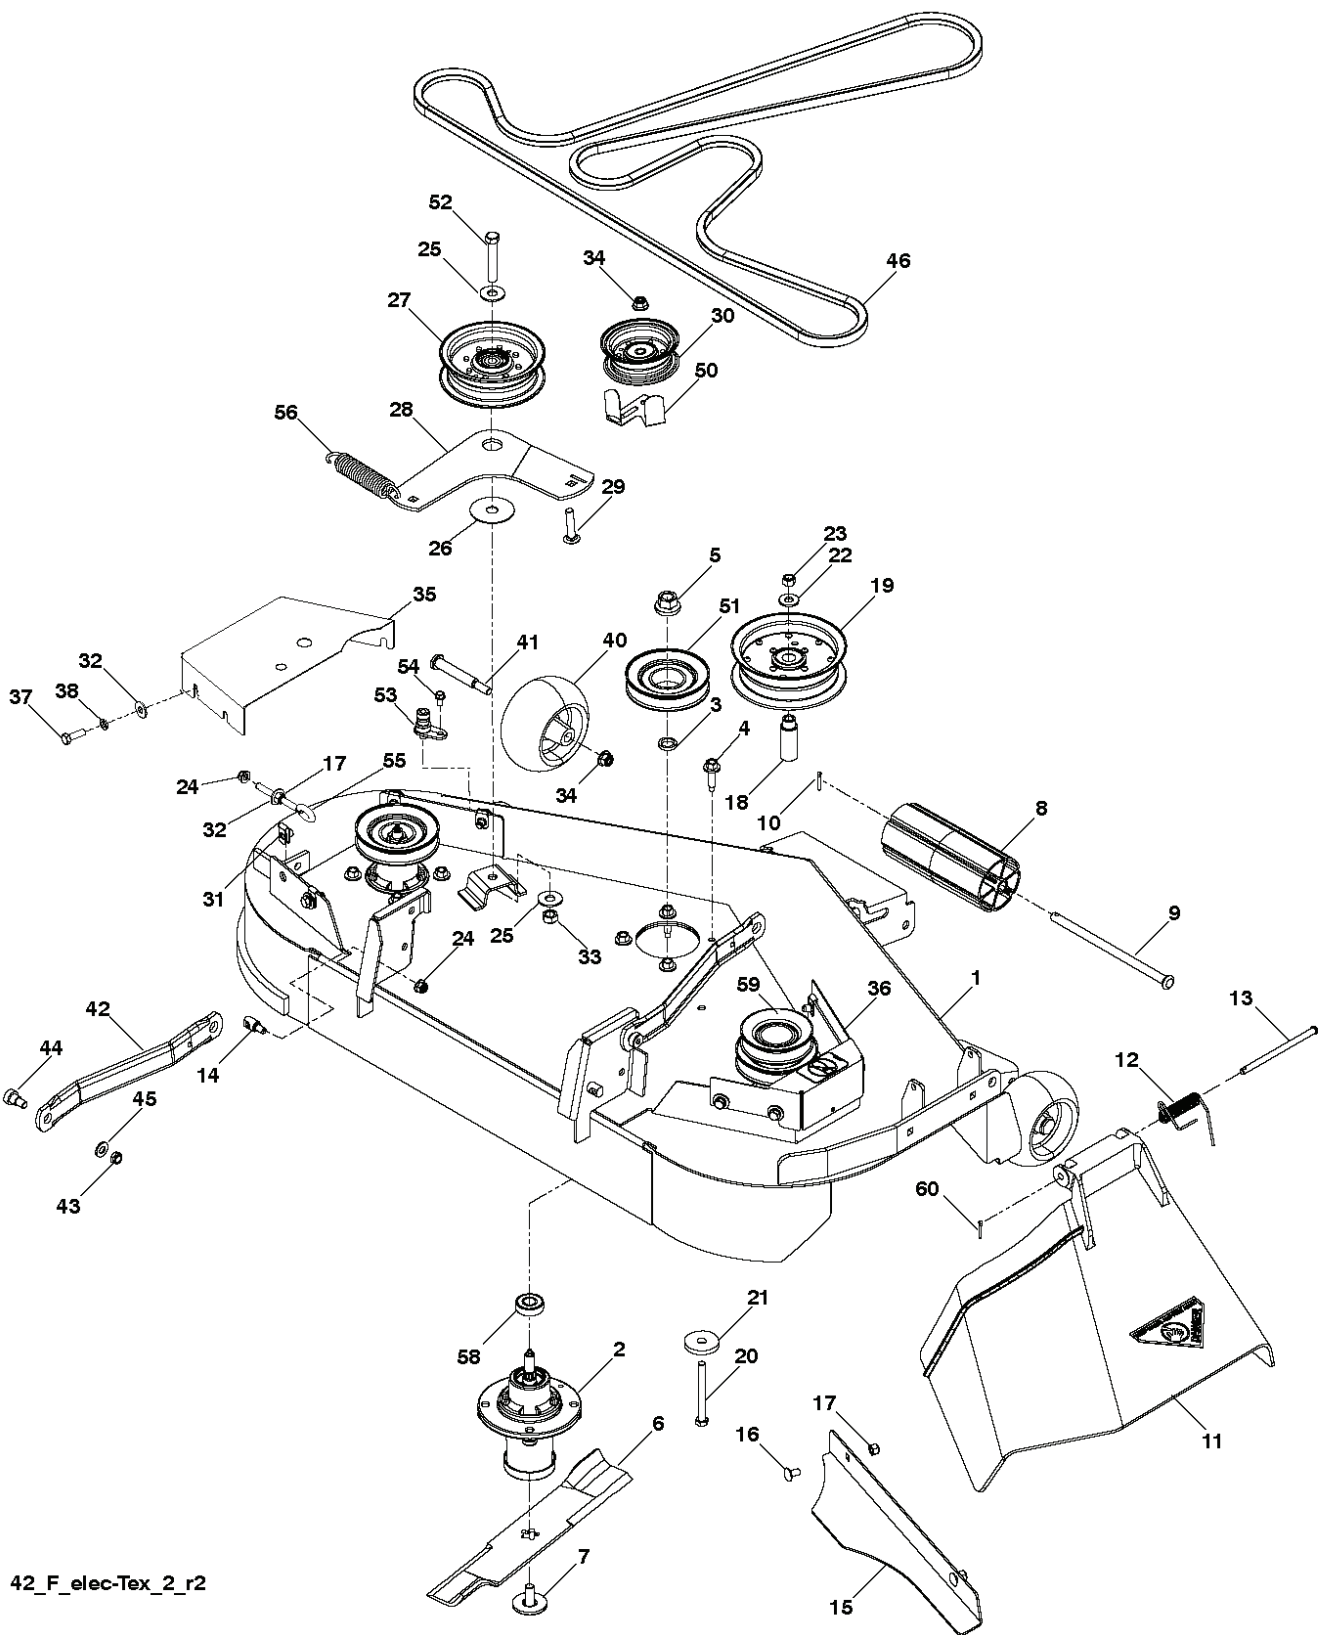

42_F_elec-Tex_2_r2

REF.	PART NO.	DESCRIPTION	REMARK	QTY.	KIT
1	574778902	DECK		1	
2	539112170	HOUSING ASSY		1	
3	532187690	WASHER		1	
4	532173984	SCREW		1	
5	532400234	NUT		1	
6	539112078	BLADE		1	
7	532193003	SCREW		1	
8	532176066	ROLLER		1	
9	532179127	ROD ROLLER NOSE		1	
10	532194208	PIN		1	
11	539110731	CHUTE		1	
12	539110735	SPRING		1	
13	539110736	CLEVIS PIN		1	
14	532195161	STUD		1	
15	539112412	PLATE		1	
16	539990799	BOLT		1	
17	539990717	NUT		1	
18	575224501	BUSHING		1	
19	539132728	PULLEY		1	
20	539108271	BOLT		1	
21	539106504	WASHER		1	
22	539990517	WASHER		1	
23	539976979	NUT		1	
24	539112899	NUT, 5/16-18, NYLOC		1	
25	539104864	WASHER		1	
26	532178515	WASHER		1	
27	532196104	PULLEY		1	
28	574827101	ARM		1	
29	539990923	RHSNB 3/8-16X1-3/4 GR 5 ZD		1	
30	532177968	PULLEY		1	
31	539104763	CLIP		1	
32	539990692	WASHER		1	
33	539132019	NUT		1	
34	521996501	NUT		1	
35	575224702	SHIELD		1	
36	575967102	SHIELD		1	
37	539990209	SCREW		1	
38	539990187	WASHER		1	
40	532133957	WHEEL		1	
41	532193406	BOLT		1	
42	532195185	ARM		1	
43	539200282	NUT		1	
44	539113621	SB 3/8-16 X 3/8 SKT HD ZD		1	
45	539990122	WASHER		1	
46	574845601	BELT		1	
50	575224301	GUARD		1	
51	575224401	PULLEY		1	
52	539104870	BOLT		1	
53	532415598	HOSE COUPLING		1	
54	539108461	SCREW		1	
55	539115574	EYE BOLT		1	
56	539106850	SPRING		1	
58	532110485	BEARING		1	
59	575416201	PULLEY		1	
60	532169484	PIN		1	
--	532445357	CUTTING DECK		1