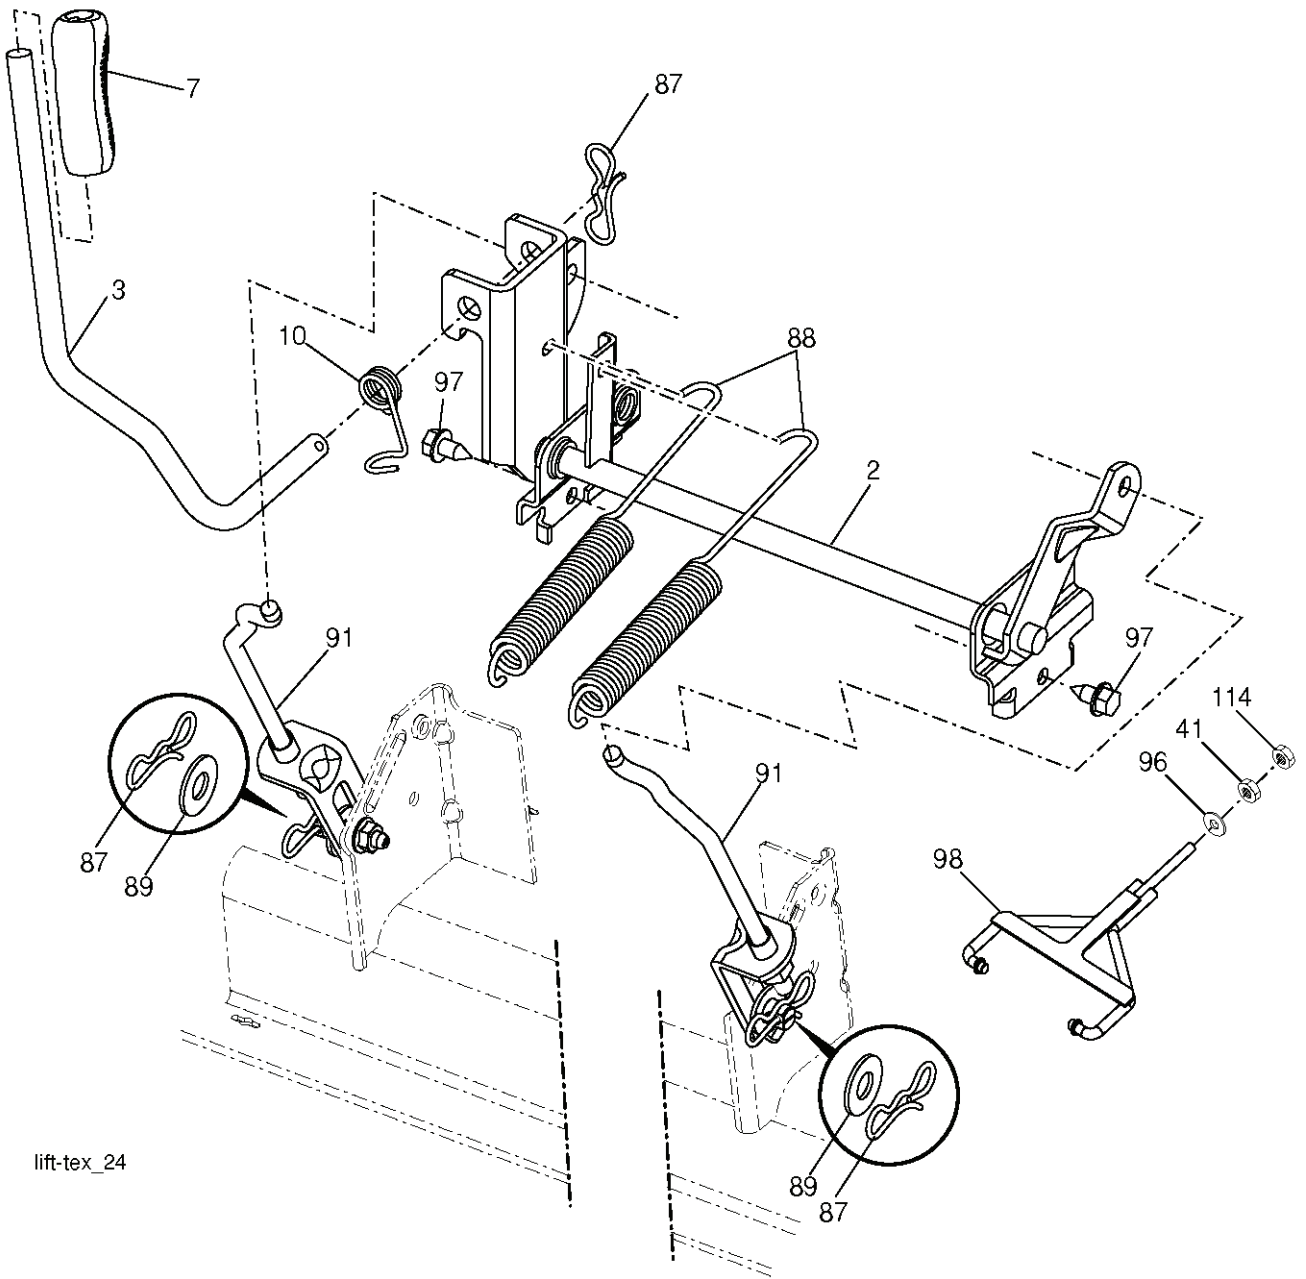

lift-tex_24

REF.	PART NO.	DESCRIPTION	REMARK	QTY.	KIT
2	532422027	SHAFT		1	
3	532195231	LEVER	RH	1	
7	580962301	GRIP		1	
10	532196314	SPRING		1	
41	532175994	NUT		1	
87	532194209	SPRING		1	
88	532410710	SPRING		1	
89	819191912	WASHER		1	
91	532403407	LINK		1	
96	532195263	BUSHING		1	
97	817000612	SCREW		1	
98	574822501	SUSPENSION		1	
114	873360700	NUT		1