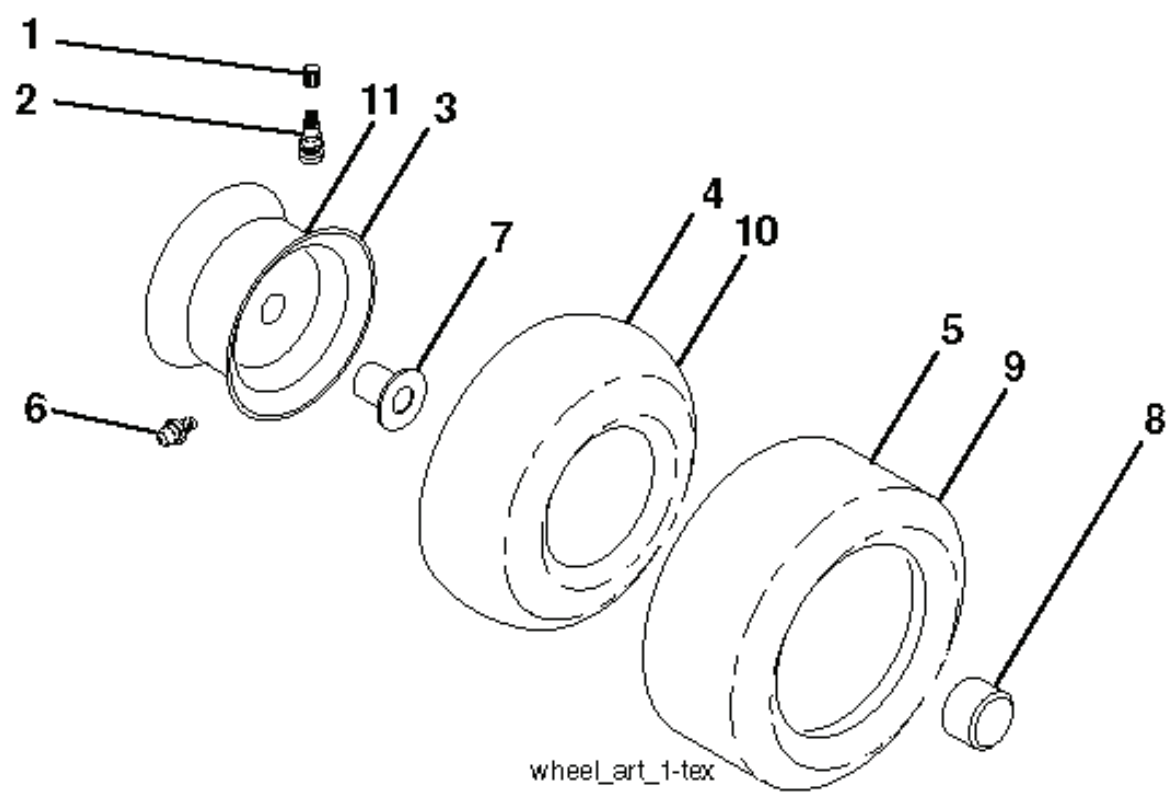

wheel_art_1-tex

REF.	PART NO.	DESCRIPTION	REMARK	QTY.	KIT
1	532059192	CAP VALVE		1	
2	532065139	NIPPLE		1	
3	532181839	RIM ASSY	FRONT	1	
4	532008134	HOSE	(Service Item Only)	1	
5	532161024	TIRE FRONT	FRONT	1	
6	532124957	FITTING	(Front Wheel Only)	1	
7	532124959	BEARING	(Front Wheel Only)	1	
8	532175039	HUB CAP		1	
9	532170456	TIRE	Rear 20" x 10"-8"	1	
10	532124926	HOSE	(Service Item Only)	1	
11	532138337	RIM SPROCKET	Rear 8"	1	
	532144334	SEALING FOAM		1	
	PART NO.		REMARK		KIT