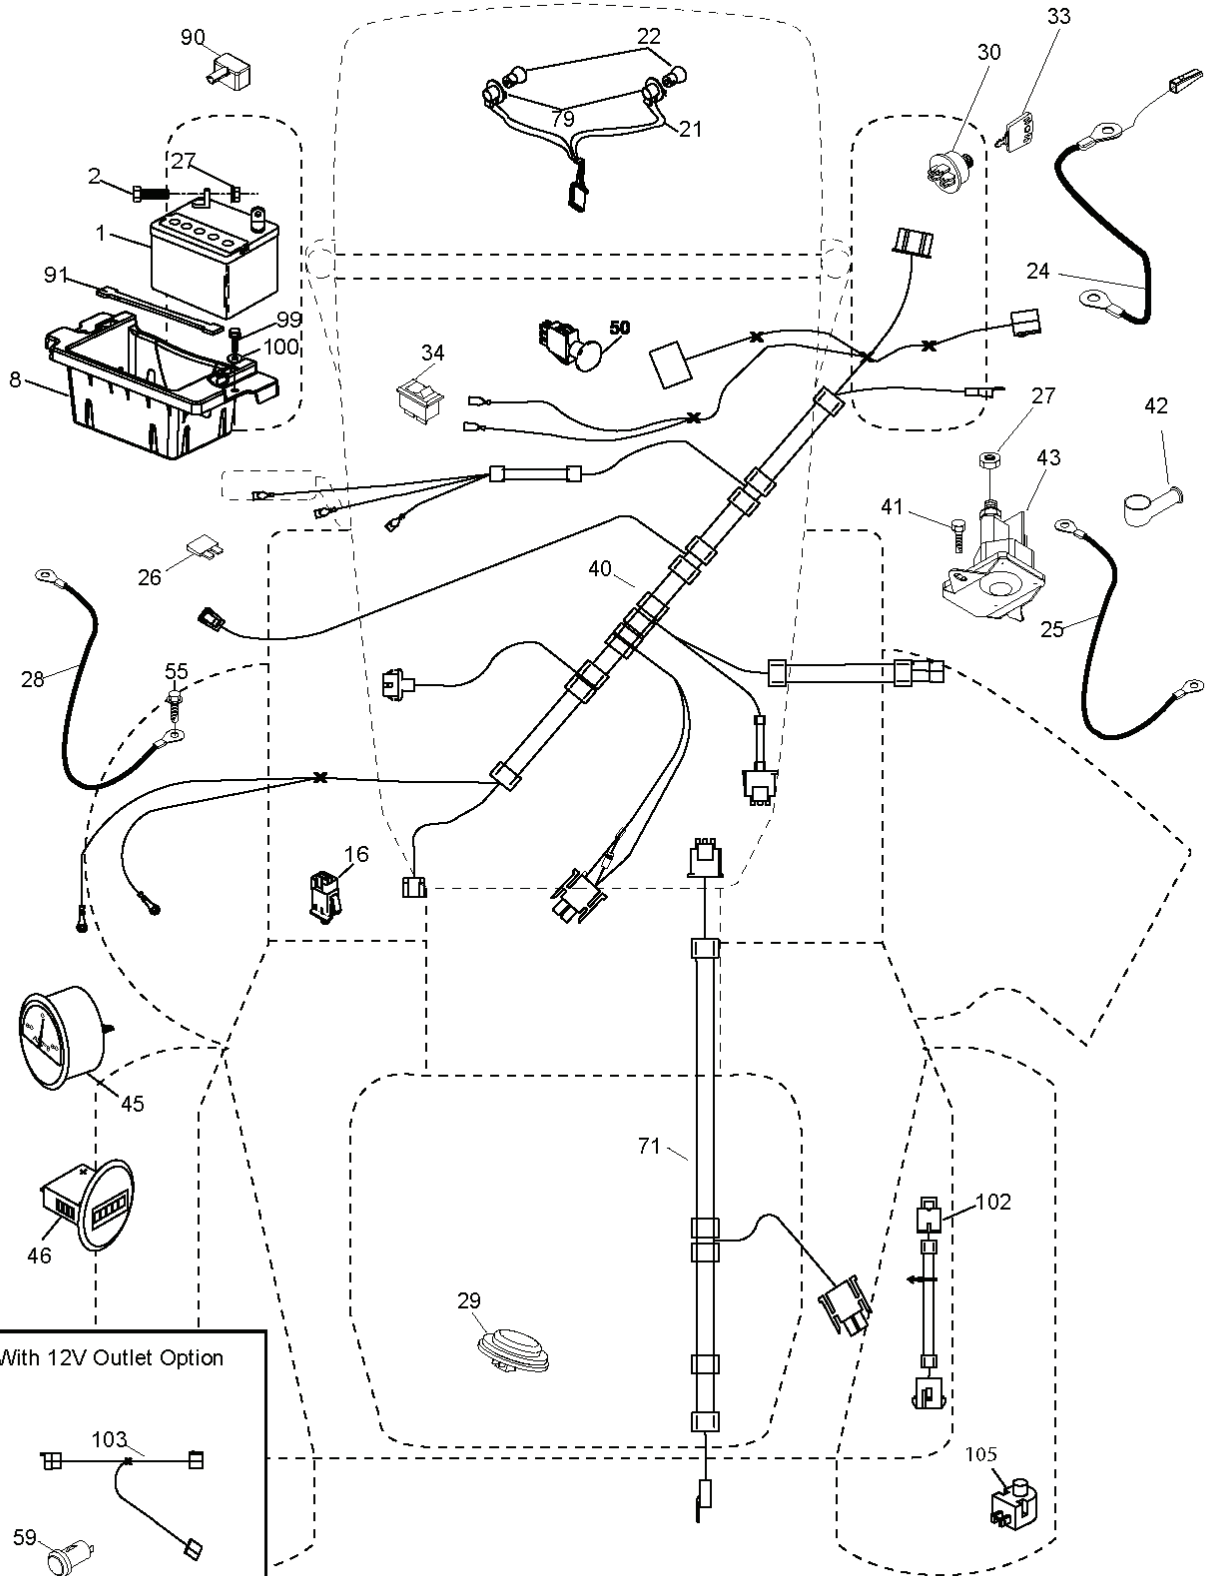

REF.	PART NO.	DESCRIPTION	REMARK	QTY.	KIT
1	532411658	DECAL		1	
2	581627301	DECAL		1	
3	532440426	DECAL		1	
4	581724301	DECAL		1	
5	532423829	DECAL		1	
6	532446805	DECAL		1	
7	532435286	DECAL		1	
8	539113224	DECAL		1	
9	532145005	DECAL		1	
10	532418600	DECAL		1	
11	532198785	LABEL		1	
	532166960	DECAL		1	
--	532439681	PLATE	LH	1	
--	532439682	PAD	RH	1	

PTO SWITCH (MATING SIDE)

IGNITION SWITCH

POSITION	CIRCUIT	"MAKE"
OFF	M+G+A1	
RUN/OVERRIDE	B+A1	
RUN	B+A1	L+A2
START	B+S+A1	

CHASSIS HARNESS CONNECTOR (MATING SIDE)

DASH HARNESS CONNECTOR

WIRING INSULATED CLIPS
NOTE: IF WIRING INSULATED CLIPS WERE REMOVED FOR SERVICING OF UNIT, THEY SHOULD BE RE-INSTALLED TO PROPERLY SECURE YOUR WIRING.

T15S

With 12V Outlet Option

This inset diagram shows the wiring for the 12V outlet option. It includes a 12V outlet (103) and a plug (59) connected to the main harness.

REF.	PART NO.	DESCRIPTION	REMARK	QTY.	KIT
1	532163465	BATTERY		1	
2	874760412	BOLT		1	
8	532186491	BOX		1	
16	532176138	MICRO SWITCH		1	
21	532400252	HARNESS		1	
22	532004152	BULB		1	
24	532400253	CABLE		1	
25	532412895	CABLE.STARTER.6G.BL/RE*SUBS/2*		1	
26	532175158	FUSE		1	
27	873510400	NUT		1	
28	532145491	CABLE		1	
29	532401545	SWITCH		1	
30	532193350	IGNITION MODULE		1	
33	532411935	KEY		1	
34	532110712	SWITCH		1	
40	532402167	CABLE		1	
41	817720408	SCREW		1	
42	532131563	COVER		1	
43	532192507	SOLENOID		1	
45	532425270	GAUGE		1	
46	532425271	GAUGE		1	
50	532174651	SWITCH		1	
55	817060512	SCREW		1	
59	532400303	OUTLET-12 VOLT		1	
71	532194276	CABLE ASSY		1	
79	532175242	HOLDER		1	
90	532435395	TERMINAL COVER		1	
91	532190270	STRAP BATTERY MOUNT FRO		1	
99	817670412	SCREW		1	
100	819091416	WASHER		1	
102	532404454	CABLE		1	
103	532421747	HARNESS		1	
105	532407568	SWITCH		1	