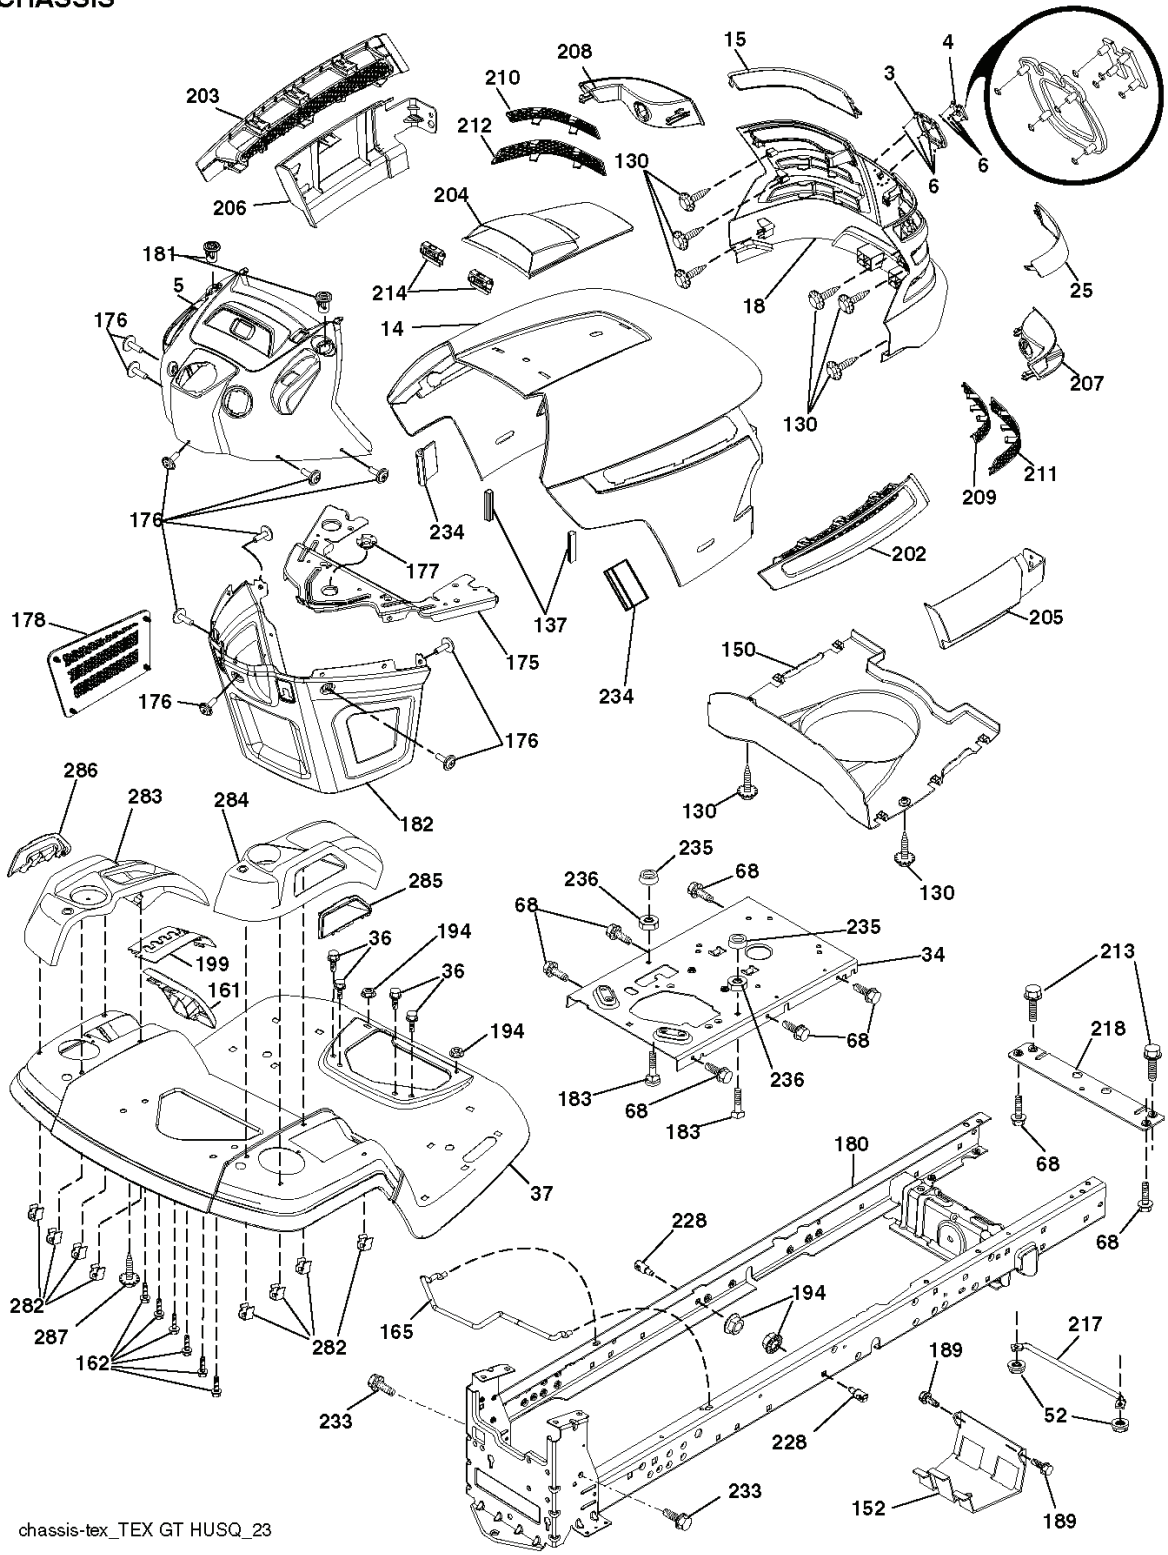

TRACTOR - - MODEL NUMBER 2348LS (96043004900), PRODUCT NO. 960 43 00-49
CHASSIS

chassis-tex_TEX GT HUSQ_23

REF.	PART NO.	DESCRIPTION	REMARK	QTY.	KIT
3	532408606	PLATE		1	
4	532405012	LOGOTYPE		1	
5	532408701	PANEL		1	
6	532110452	NUT		1	
14	532411046	HOOD		1	
15	532198907	LENS		1	
18	532408607	FRONT COVER		1	
25	532198906	LENS		1	
34	532196125	PLATE		1	
36	817060512	SCREW		1	
37	532416307	FENDER		1	
52	873680500	NUT		1	
68	817490508	SCREW		1	
130	532416358	SCREW		1	
137	532407590	DAMPING PIECE		1	
150	532198512	BRACKET		1	
152	532199535	SHIELD		1	
161	532409627	CONSOLE		1	
162	532142432	SCREW		1	
165	532196826	BRACKET		1	
175	532196304	SUPPORT		1	
176	532400776	SCREW		1	
177	532195227	BUSHING		1	
178	532199782	NET		1	
180	532195457	CHASSIS		1	
181	532403025	BUSHING		1	
182	532406859	DASH		1	
183	874780520	BOLT		1	
189	817000512	SCREW		1	
194	873900500	NUT		1	
199	532413485	PLATE		1	
202	532403048	LIST		1	
203	532403076	LIST		1	
204	532416613	COVER		1	
205	532401709	LIST		1	
206	532401711	LIST		1	
207	532197198	LENS		1	
208	532197199	LENS		1	
209	532199130	INSERT		1	
210	532199131	INSERT		1	
211	532199132	INSERT		1	
212	532199133	INSERT		1	
213	874760512	BOLT		1	
214	532199145	CLIP		1	
217	532409167	ROD		1	
218	532196395	PLATE		1	
228	532195161	STUD		1	
233	532196539	BOLT		1	
234	532404742	DAMPING PIECE		1	
235	532406129	SPACER		1	
236	873930500	NUT		1	
282	532414110	CLIP		1	
283	532418741	CONSOLE		1	
284	532417887	CONSOLE		1	
285	532416315	CONSOLE		1	
286	532416317	CONSOLE		1	
287	817600406	SCREW		1