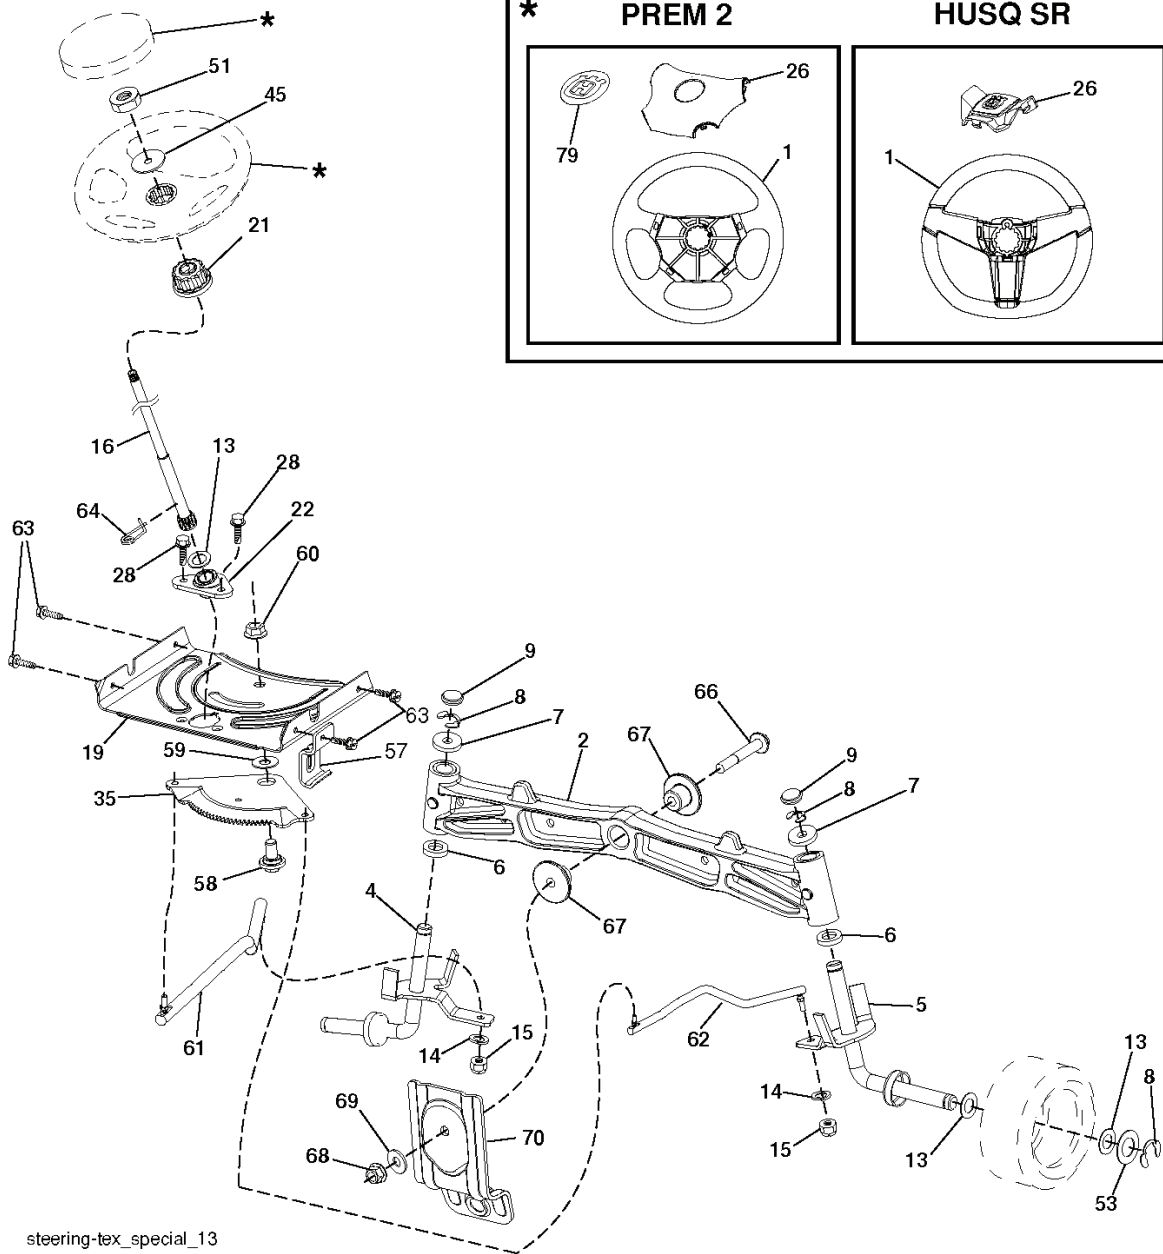

TRACTOR - - MODEL NUMBER 2348LS (96043004900), PRODUCT NO. 960 43 00-49
STEERING ASSEMBLY

steering-tex_special_13

REF.	PART NO.	DESCRIPTION	REMARK	QTY.	KIT
1	532416480	STEERING WHEEL		1	
2	532195968	SHAFT		1	
4	532403087	SPINDLE		1	
5	532403088	SPINDLE		1	
6	532124931	WASHER		1	
7	532121748	WASHER		1	
8	812000029	RETAINER RING		1	
9	532121232	HUB CAP		1	
13	532121749	WASHER		1	
14	810040600	WASHER		1	
15	873540600	NUT		1	
16	532408219	SHAFT		1	
19	532194729	PLATE		1	
21	532186737	ADAPTER		1	
22	532194845	BUSHING		1	
26	532415987	KNOB		1	
28	817000612	SCREW		1	
35	532194732	PLATE		1	
45	819183812	WASHER		1	
51	873940800	NUT		1	
53	532188967	WASHER		1	
57	532197246	BRACKET		1	
58	532194747	BOLT		1	
59	532194748	WASHER		1	
60	873971000	NUT		1	
61	532194740	LINK		1	
62	532194741	LINK		1	
63	817000512	SCREW		1	
64	532199849	SPRING RETAINER		1	
66	871020748	BOLT		1	
67	532194737	BUSHING		1	
68	873900700	NUT		1	
69	532199162	WASHER		1	
70	532196197	BRACKET		1