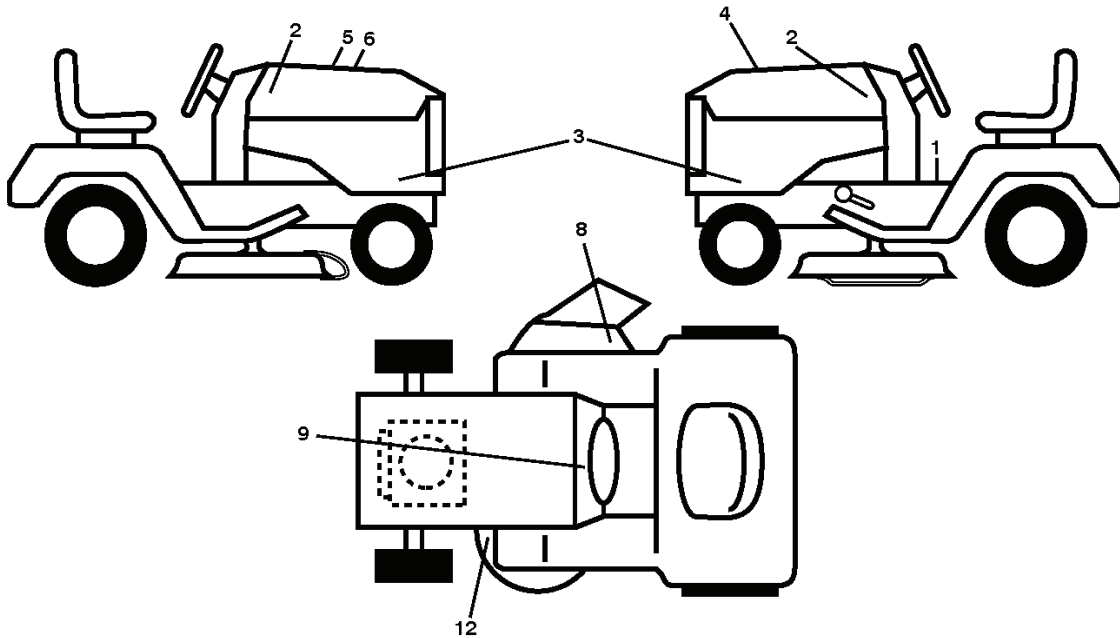

**NOTE:** All component dimensions given in U.S. inches  
1 inch = 25.4 mm

---

REF.	PART NO.	DESCRIPTION	REMARK	QTY.	KIT
1	532406621	SEAT		1	
2	532180166	BRACKET		1	
3	532140675	STRAP		1	
6	873800600	NUT		1	
7	532124181	SPRING		1	
8	532171877	BOLT		1	
10	532196977	PLATE		1	
21	532171852	BOLT		1	
37	873800500	LOCK NUT		1	
40	532197661	HANDLE		1	
41	532198200	SPRING		1	
43	874760612	BOLT		1	
44	819133812	WASHER		1	

**TRACTOR - - MODEL NUMBER 2348LS (96043004900), PRODUCT NO. 960 43 00-49**  
**STEERING ASSEMBLY**

steering-tex\_special\_13

REF.	PART NO.	DESCRIPTION	REMARK	QTY.	KIT
1	532416480	STEERING WHEEL		1	
2	532195968	SHAFT		1	
4	532403087	SPINDLE		1	
5	532403088	SPINDLE		1	
6	532124931	WASHER		1	
7	532121748	WASHER		1	
8	812000029	RETAINER RING		1	
9	532121232	HUB CAP		1	
13	532121749	WASHER		1	
14	810040600	WASHER		1	
15	873540600	NUT		1	
16	532408219	SHAFT		1	
19	532194729	PLATE		1	
21	532186737	ADAPTER		1	
22	532194845	BUSHING		1	
26	532415987	KNOB		1	
28	817000612	SCREW		1	
35	532194732	PLATE		1	
45	819183812	WASHER		1	
51	873940800	NUT		1	
53	532188967	WASHER		1	
57	532197246	BRACKET		1	
58	532194747	BOLT		1	
59	532194748	WASHER		1	
60	873971000	NUT		1	
61	532194740	LINK		1	
62	532194741	LINK		1	
63	817000512	SCREW		1	
64	532199849	SPRING RETAINER		1	
66	871020748	BOLT		1	
67	532194737	BUSHING		1	
68	873900700	NUT		1	
69	532199162	WASHER		1	
70	532196197	BRACKET		1	

**TRACTOR - - MODEL NUMBER 2348LS (96043004900), PRODUCT NO. 960 43 00-49  
DECALS**

KEY NO.	PART NO.	DESCRIPTION
1	532 41 16-58	Decal, Operators
2	532 41 57-80	Decal, Hood
3	532 41 82-13	Decal, Emblem Panel SD
4	532 41 84-95	Decal, Engine
5	532 18 09-41	Decal, Customer Respons.
6	532 40 88-15	Decal, Replacement
8	532 17 05-63	Decal Mower Warn Keep Hand away