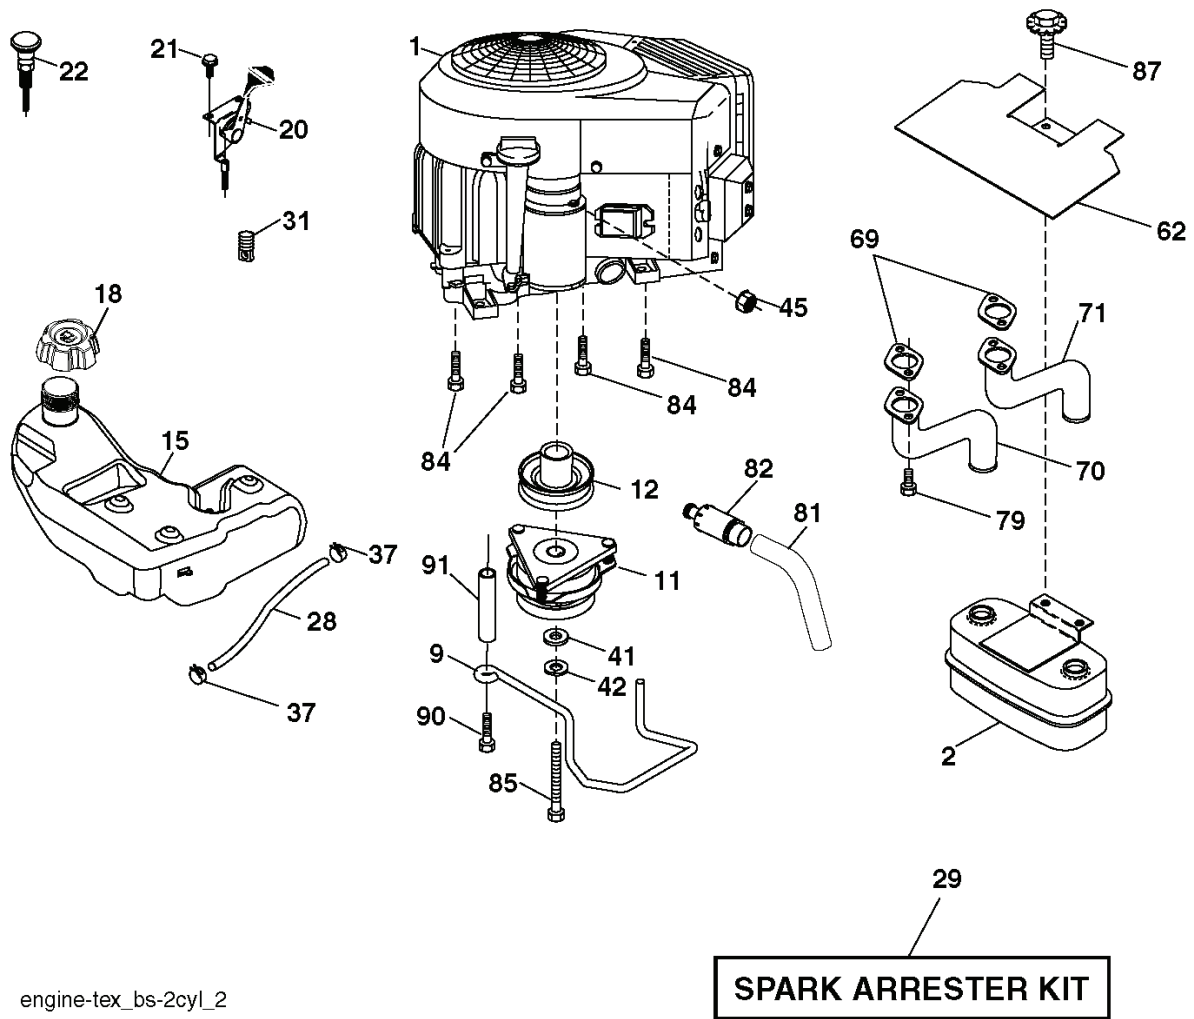

TRACTOR - - MODEL NUMBER 2348LS (96043004900), PRODUCT NO. 960 43 00-49
ENGINE

engine-tex_bs-2cyl_2

REF.	PART NO.	DESCRIPTION	REMARK	QTY.	KIT
1				1	
2	532149723	MUFFLER		1	
9	532194320	BELT GUIDE		1	
11	532400008	CLUTCH		1	
12	532405097	PULLEY		1	
15	532414151	TANK FUEL CARB		1	
18	532194267	FUEL CAP		1	
20	532178385	THROTTLE TRIGGER		1	
21	817416358	SCREW		1	
22	532191596	COMMA*RPLPAR 532187767428		1	
28	532401135	LINE.FUEL.64"REAR.EMIS		1	
29	532137180	SPARK ARRESTER KIT		1	
31	532145006	CLIP		1	
37	532123487	HOSE CLAMP		1	
41	532126197	WASHER		1	
42	810040700	WASHER		1	
45	873510400	NUT		1	
62	532146629	HEAT SHIELD		1	
69	532165391	GASKET		1	
70	532159955	TUBE		1	
71	532160589	TUBE		1	
79	532183906	SCREW		1	
81	532148456	TUBE		1	
82	532181654	PLUG		1	
84	817060620	SCREW		1	
85	532173937	BOLT		1	
87	537171877	BOLT		1	
90	817000616	SCREW		1	
91	532187495	BUSHING		1