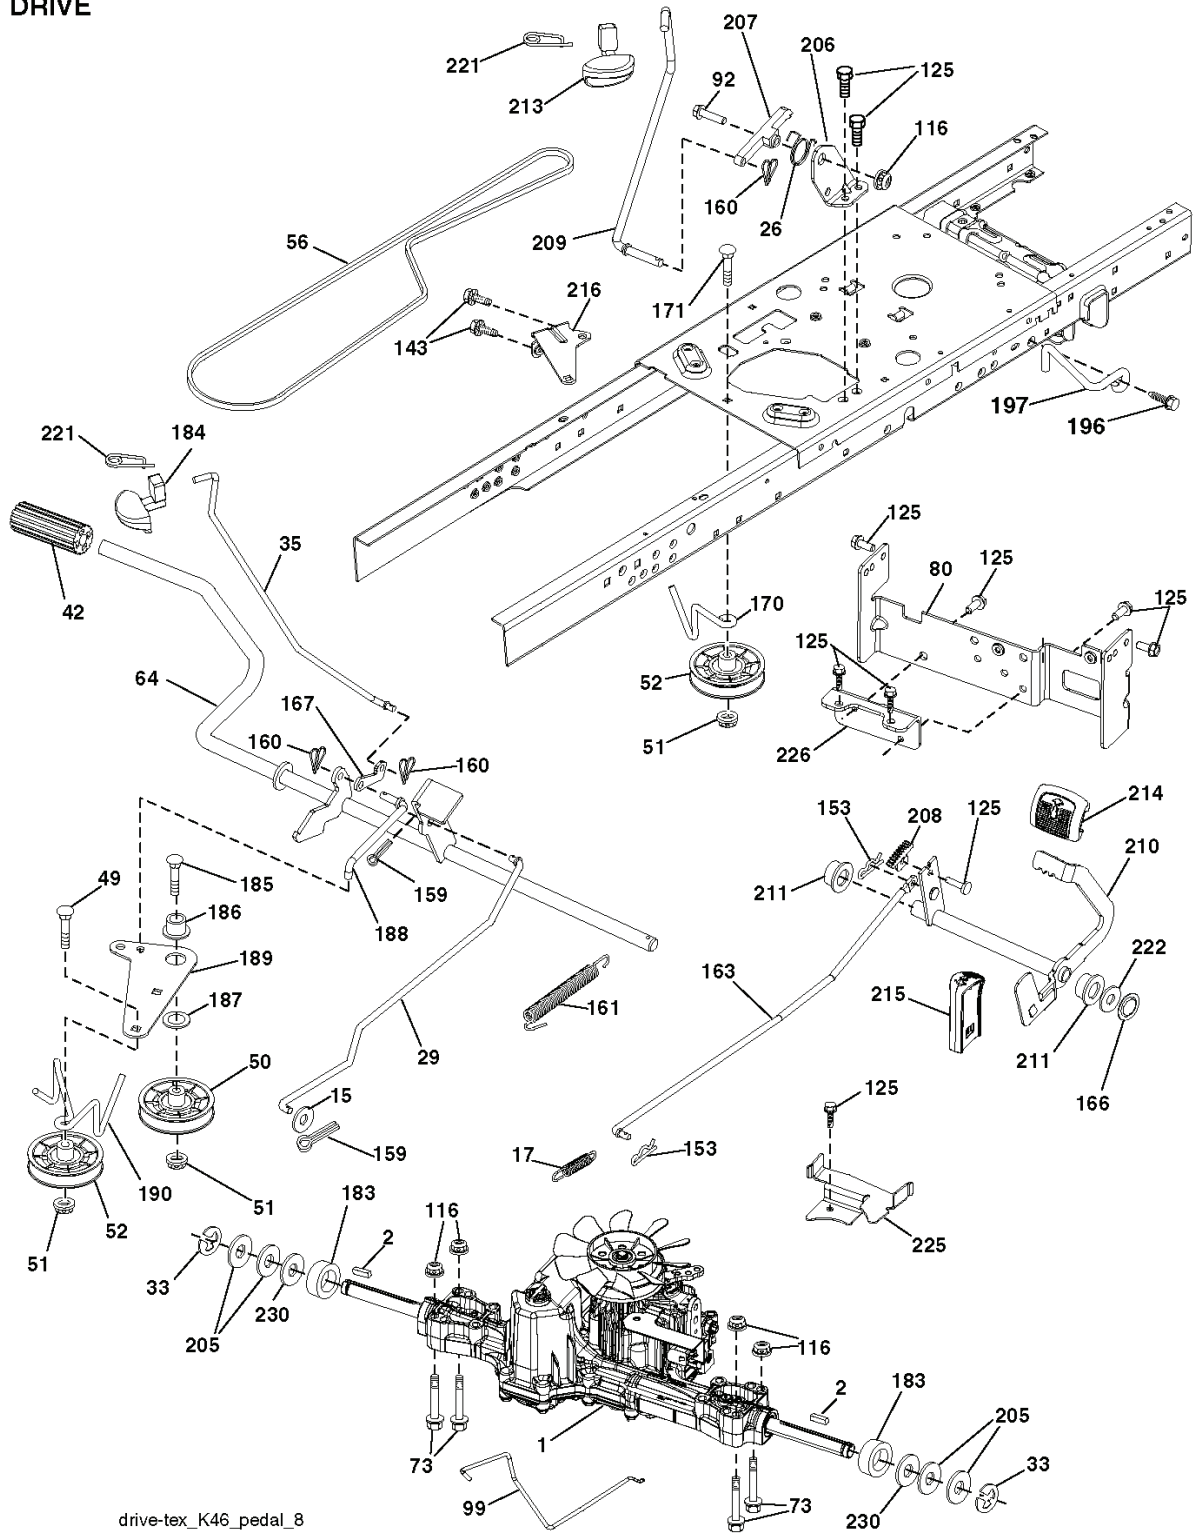

**TRACTOR - - MODEL NUMBER 2348LS (96043004900), PRODUCT NO. 960 43 00-49
DRIVE**

drive-tex_K46_pedal_8

REF.	PART NO.	DESCRIPTION	REMARK	QTY.	KIT
1	532405384	TRANSAXLE, TUFFTORQ K46		1	
2	532123583	KEY		1	
15	819131316	WASHER		1	
17	532413678	SRPING.BRAKE.K46.GREEN*SUBS/2*		1	
26	532199679	SPRING		1	
29	532403806	ROD		1	
33	812000001	RETAINER RING		1	
35	532199591	ROD		1	
42	532124872	PEDAL RUBBER		1	
49	872110614	BOLT		1	
50	532194327	PULLEY		1	
51	873900600	NUT		1	
52	532194326	PULLEY		1	
56	532130969	BELT		1	
64	532197865	SHAFT		1	
73	874490544	SCREW		1	
80	532410024	STRAP TORQUE		1	
92	874760520	BOLT		1	
99	532415742	ROD		1	
116	873900500	NUT		1	
125	817000512	SCREW		1	
143	817490508	SCREW		1	
153	532124788	RETAINER RING		1	
159	876020412	SPLIT PIN		1	
160	532169484	PIN		1	
161	532105709	SPRING		1	
163	532401034	ROD		1	
166	532197290	NUT		1	
167	532405257	LATCH		1	
170	532194322	KEEPER		1	
171	872110616	BOLT		1	
183	532137057	SPACER		1	
184	532403118	CONTROL		1	
185	872110620	BOLT		1	
186	532194321	SPACER		1	
187	819133210	WASHER		1	
188	532194323	LINK		1	
189	532194317	PLATE		1	
190	532194318	BELT GUIDE		1	
196	817000616	SCREW		1	
197	532195804	BRACKET		1	
205	532121748	WASHER		1	
206	532197867	BRACKET		1	
207	532197868	LATCH		1	
208	532197869	SUPPORT		1	
209	532199592	ROD		1	
210	532400980	PEDAL ARM		1	
211	532120183	BEARING		1	
213	532403119	CONTROL		1	
214	532416863	PEDAL.FORWARD.HUSQVARNA.DEALER		1	
215	532401723	PEDAL		1	
216	532196131	BRACKET		1	
221	532403187	SPRING		1	
222	879212010	WASHER		1	
225	532403319	BELT GUIDE		1	
226	532401564	BRACKET		1	
230	532188967	WASHER		1