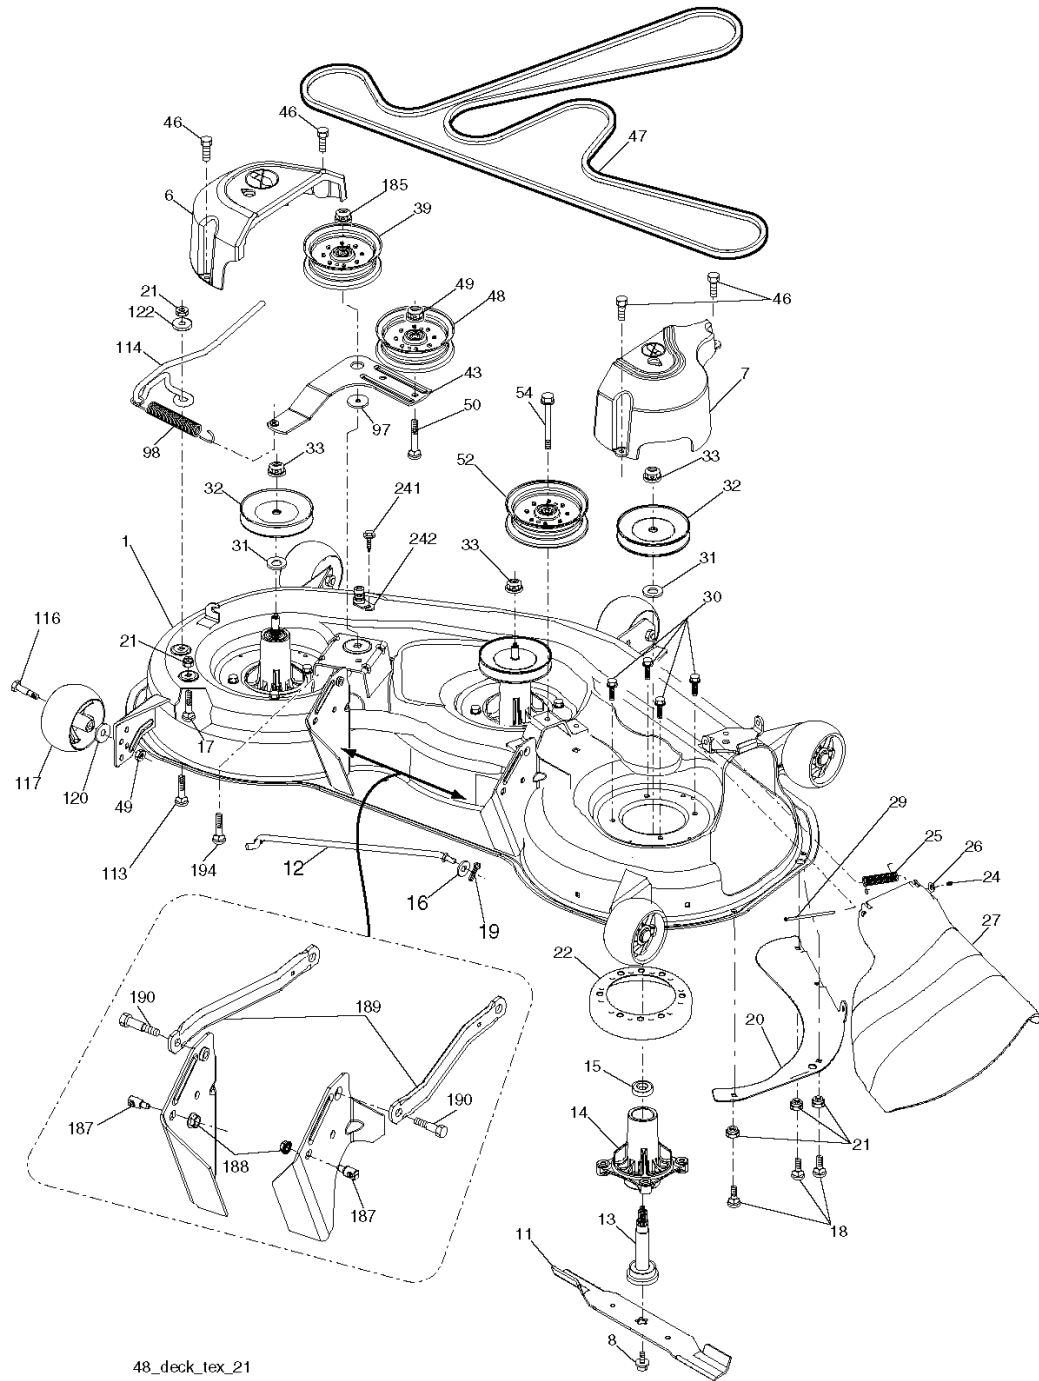

**TRACTOR - - MODEL NUMBER 2348LS (96043004900), PRODUCT NO. 960 43 00-49
MOWER DECK**

48_deck_tex_21

REF.	PART NO.	DESCRIPTION	REMARK	QTY.	KIT
1	532418700	DECK.WLDMT.W/TUBES.48"MS422		1	
6	532197248	MANDREL COVER(L.H.)		1	
7	532199102	MANDREL COVER(R.H.)		1	
8	532174365	BOLT		1	
11	532180054	BLADE		1	
12	532404851	ROD		1	
13	532187291	SHAFT		1	
14	532187281	BEARING HOUSING		1	
15	532110485	BEARING		1	
16	819131312	WASHER		1	
17	872110505	BOLT		1	
18	872140505	BOLT		1	
19	532194208	PIN		1	
20	532174378	BAFFLE		1	
21	873680500	NUT		1	
22	532174493	STRIPPER. MANDREL.BLACK		1	
24	532105304	HUB CAP		1	
25	532178102	SPRING		1	
26	532110452	NUT		1	
27	532181707	SHIELD		1	
29	532131491	SHAFT		1	
30	532173984	SCREW		1	
31	532187690	WASHER		1	
32	532153532	PULLEY		1	
33	532400234	NUT		1	
39	532197380	PULLEY		1	
43	532196065	ARM		1	
46	532137729	SCREW		1	
47	532197242	BELT		1	
48	532193197	PULLEY		1	
49	873900600	NUT		1	
50	817490636	SCREW		1	
52	532197379	PULLEY		1	
54	872110612	BOLT		1	
97	532178515	WASHER		1	
98	532196105	SPRING		1	
113	872110508	BOLT		1	
114	532197451	TIGE DE TENSION		1	
116	532193406	BOLT		1	
117	532174873	WHEEL		1	
120	819132012	WASHER		1	
122	532187557	BUSHING		1	
185	873900700	NUT		1	
187	532195161	STUD		1	
188	873900500	NUT		1	
189	532195185	ARM		1	
190	532196539	BOLT		1	
194	872140716	BOLT		1	
241	532152927	SCREW		1	
242	532415598	HOSE COUPLING		1	
--	532187292	MANDREL	"Mandrel Assembly (Includes housing, shaft assembly, and bearing only - pulley/nut/washer and blade bolt/washers not included)"	1	
--	532416405	COUPLING		1	
--	532418223	DECK ASSY		1