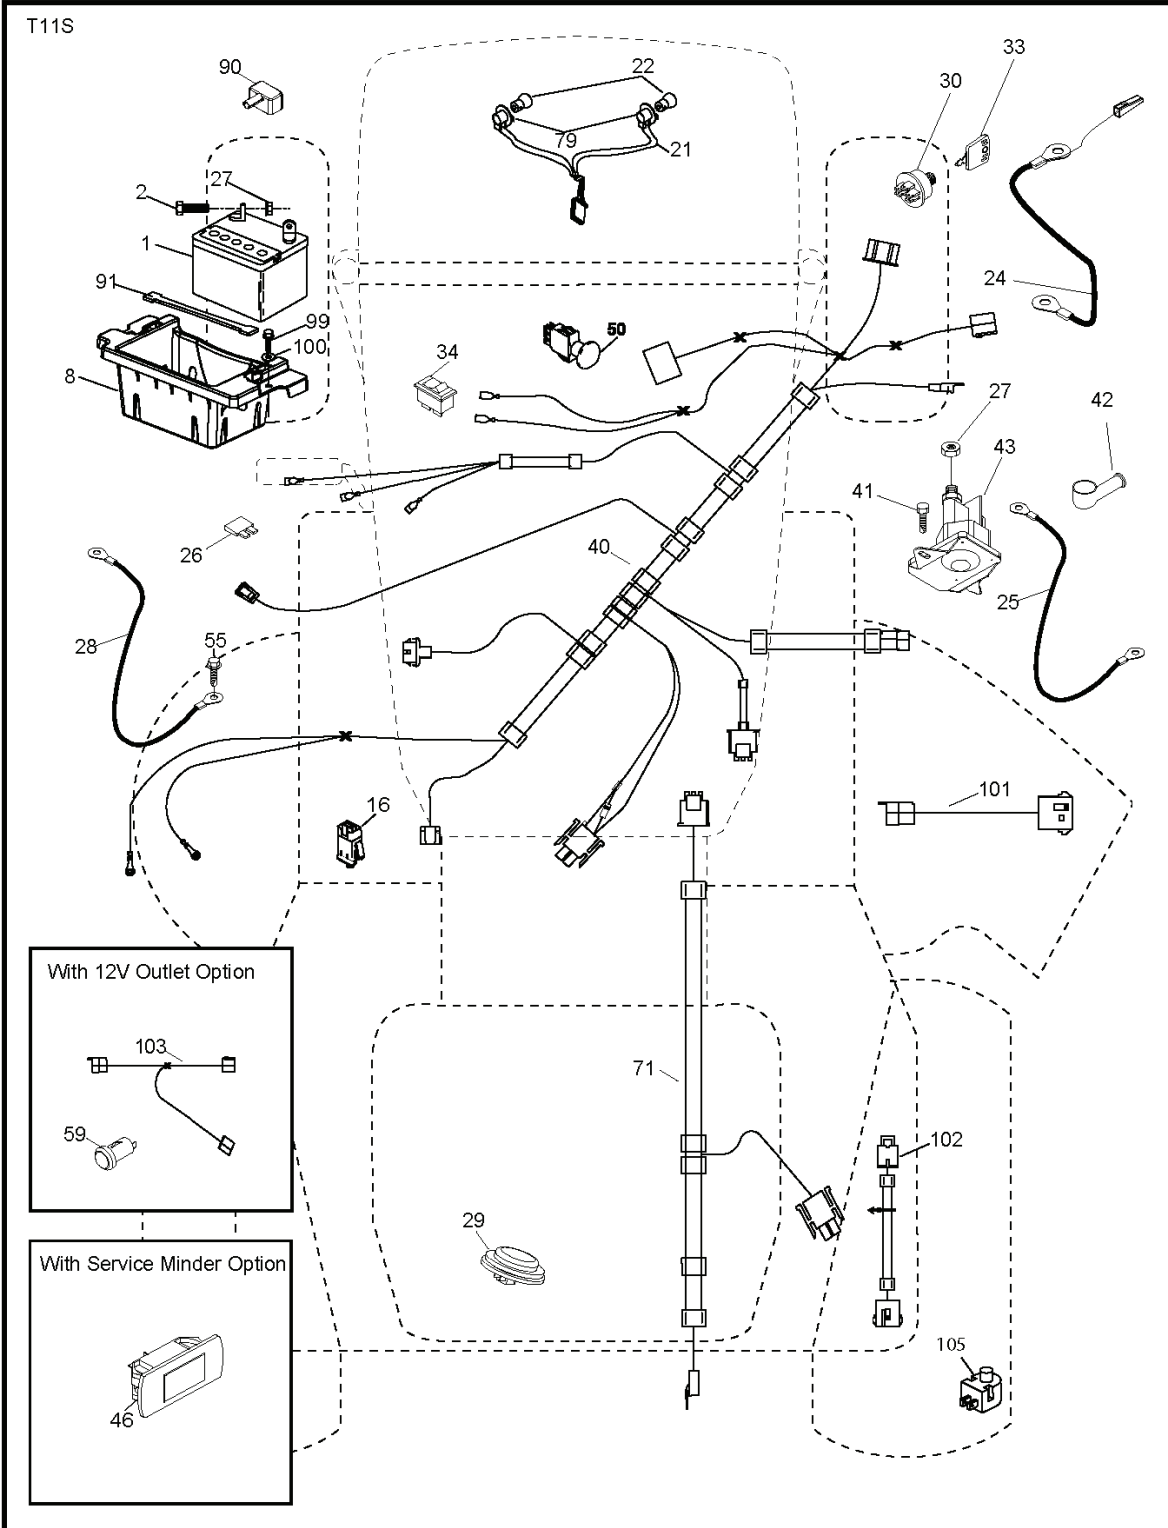

**TRACTOR - - MODEL NUMBER 2348LS (96043004900), PRODUCT NO. 960 43 00-49
ELECTRICAL**

REF.	PART NO.	DESCRIPTION	REMARK	QTY.	KIT
1	532163465	BATTERY		1	
2	874760412	BOLT		1	
8	532186491	BOX		1	
16	532176138	MICRO SWITCH		1	
21	532183759	HARNESS		1	
22	532004152	BULB		1	
24	532400253	CABLE		1	
25	532412895	CABLE.STARTER.6G.BL/RE*SUBS/2*		1	
26	532175158	FUSE		1	
27	873510400	NUT		1	
28	532145491	CABLE		1	
29	532401545	SWITCH		1	
30	532193350	IGNITION MODULE		1	
33	532411935	KEY		1	
34	532110712	SWITCH		1	
40	532401104	CABLE ASSY		1	
41	817720408	SCREW		1	
42	532131563	COVER		1	
43	532192507	SOLENOID		1	
46	532401763	DISPLAY		1	
50	532174651	SWITCH		1	
55	817060512	SCREW		1	
59	532400303	OUTLET-12 VOLT		1	
71	532194276	CABLE ASSY		1	
79	532175242	HOLDER		1	
90	532400724	COVER		1	
91	532190270	STRAP BATTERY MOUNT FRO		1	
99	817670412	SCREW		1	
100	819091416	WASHER		1	
101	532198317	CABLE		1	
102	532404454	CABLE		1	
103	532407962	CABLE		1	
105	532407568	SWITCH		1