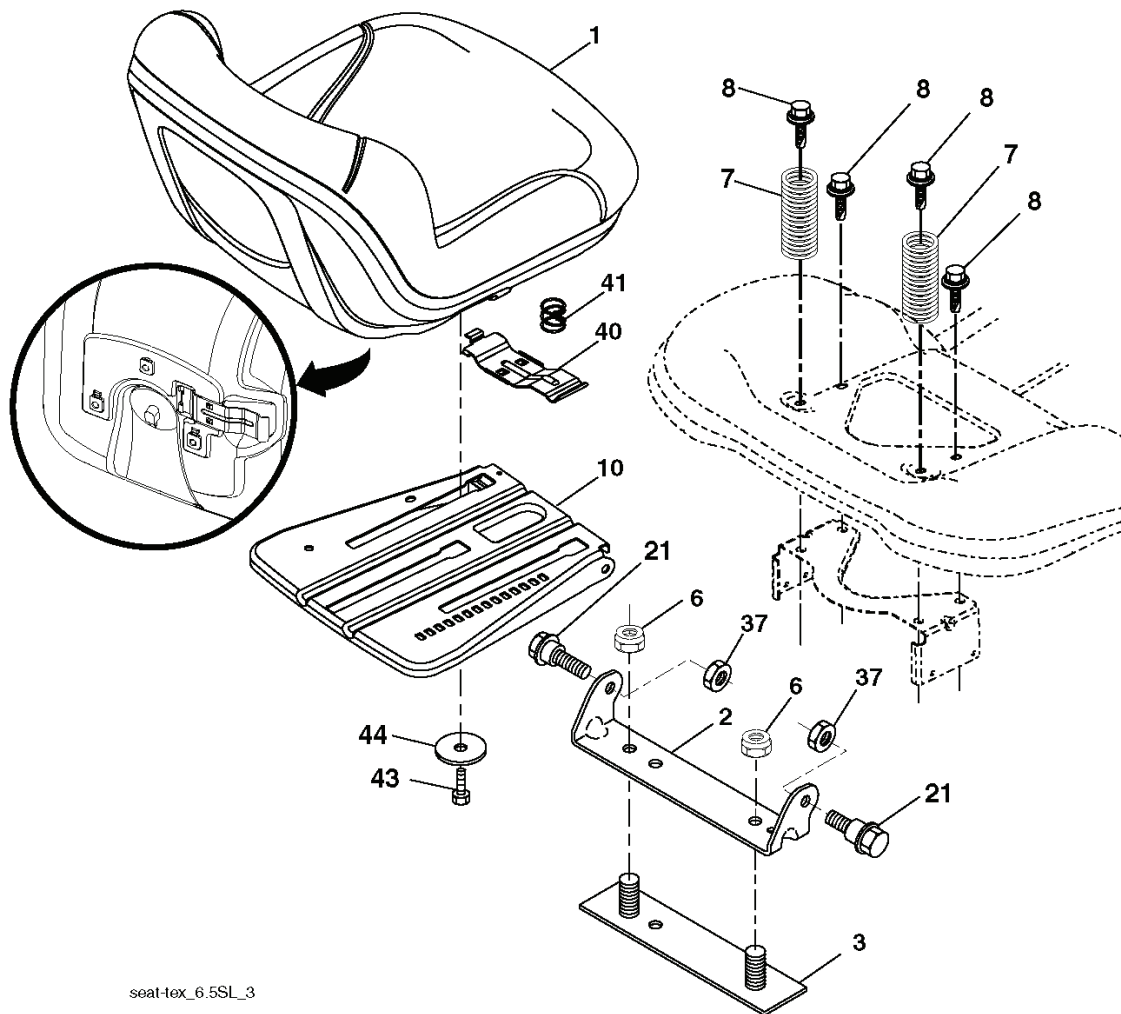

**TRACTOR - - MODEL NUMBER 2348LS (96043004900), PRODUCT NO. 960 43 00-49
SEAT ASSEMBLY**

seat-hex_6.5SL_3

KEY NO.	PART NO.	DESCRIPTION
1	532 40 66-21	Seat
2	532 18 01-66	Bracket Pivot Fender
3	532 14 06-75	Strap, Asm Fender
6	873 80 06-00	Nut, Lock W/Ins. 3/8-16 unc
7	532 12 41-81	Spring, Seat Cprsn
8	532 17 18-77	Bolt 5/16-18 uncx 3/4 w/Sems
10	532 19 69-77	Pan, Seat
21	532 17 18-52	Bolt, Shoulder 5/16-18

KEY NO.	PART NO.	DESCRIPTION
37	873 80 05-00	Nut, Lock 5/16-18 unc
40	532 19 76-61	Handle Slide Seat
41	532 19 82-00	Spring Latch Seat
43	874 76 06-12	Bolt Fin Hex 3/8-16 unc x 3/4
44	819 13 38-12	Washer 13/32 x 2-3/8 x 12 Ga.

NOTE: All component dimensions given in U.S. inches
1 inch = 25.4 mm