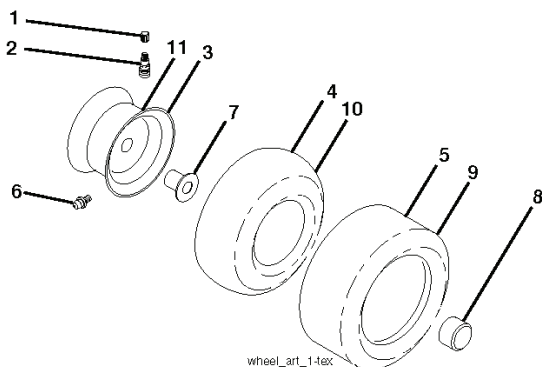

WHEELS AND TIRES

KEY NO.	PART NO.	DESCRIPTION
1	532 05 91-92	Cap Valve Tire
2	532 06 51-39	Stem Valve
3	532 13 83-36	Rim Front Service
4	532 05 99-04	Tube Front (Service Item Only)
5	532 10 62-22	Tire Front 15 x 6.0-6 Service
6	532 12 49-57	Fitting Grease (Front Wheel Only)
7	532 12 49-59	Bearing Flange (Front Wheel Only)
8	532 17 50-39	Cap Axle Blk 1 50 x 1 00
9	532 12 20-82	Tire RT 20 x 10-8 Service
10	532 12 49-26	Tube Rear (Service Item Only)
11	532 13 83-37	Rim Asm 8" Rear Service
--	532 14 43-34	Sealant, Tire (10 oz. Tube)

NOTE: All component dimensions given in U.S. inches
1 inch = 25.4 mm