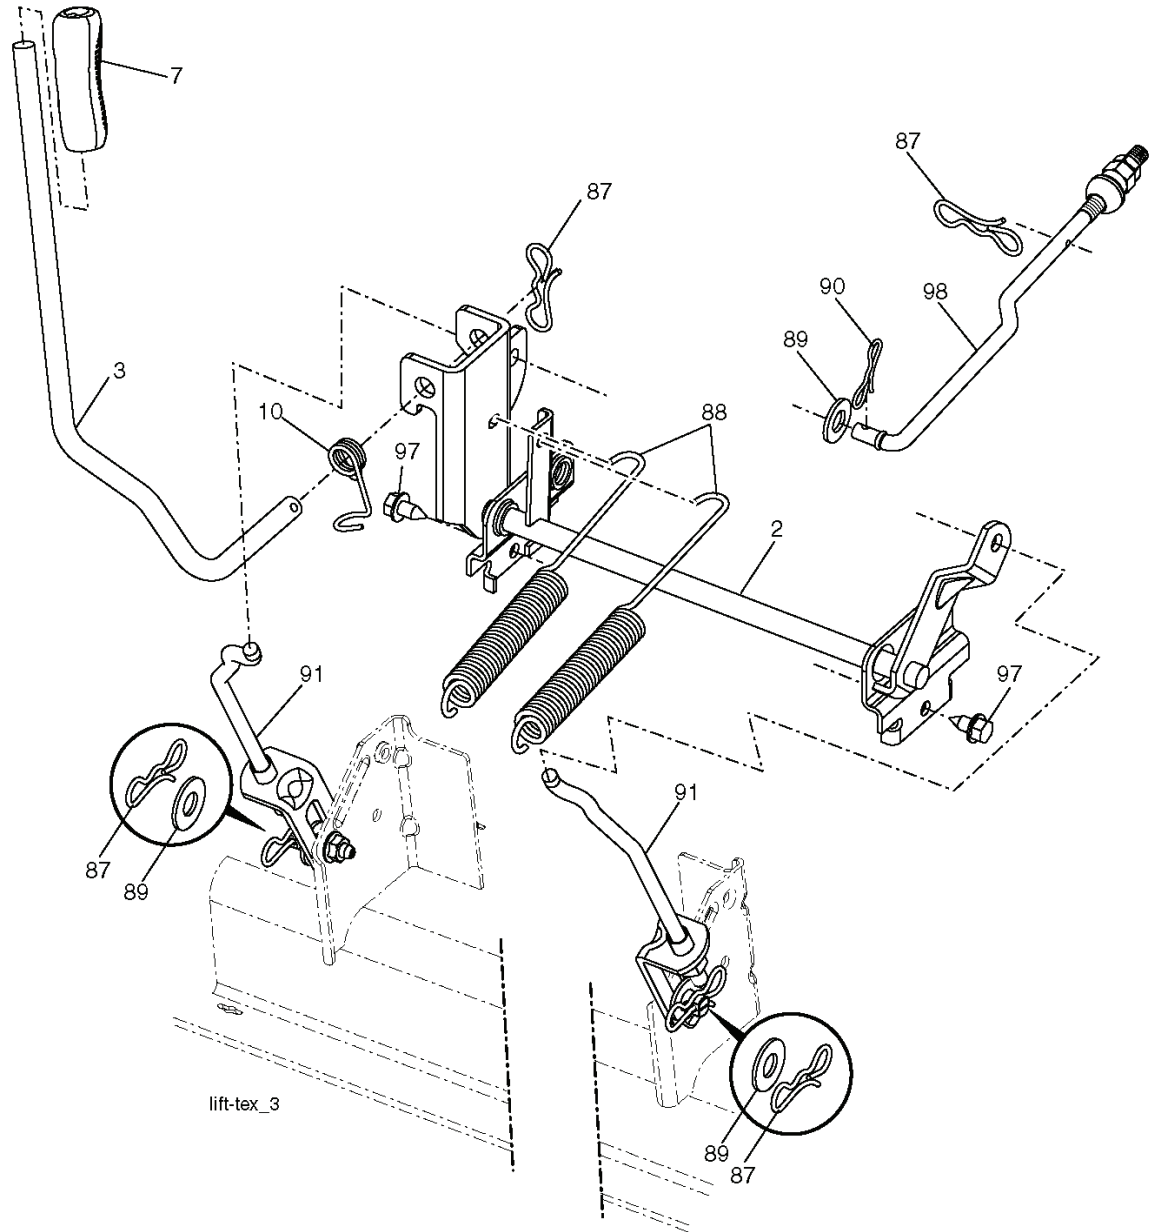

**TRACTOR - - MODEL NUMBER 2348LS (96043004900), PRODUCT NO. 960 43 00-49  
MOWER LIFT**

KEY NO.	PART NO.	DESCRIPTION
2	532 19 52-23	Shaft Asm., Lift
3	532 19 52-31	Lever Asm., Lift RH
7	532 41 15-55	Grip, Lever
10	532 19 63-14	Spring Torsion
87	532 19 42-09	Pin Cotter 7/16 Bow Tie Lock
88	532 19 53-03	Spring Lift Assist
89	819 19 19-12	Washer Clear Zinc

KEY NO.	PART NO.	DESCRIPTION
90	532 19 42-08	Pin Cotter 5/16 Bow Tie Lock
91	532 19 51-81	Link Lift Susp Mower Rear
97	817 00 06-12	Screw 3/8-16 x 3/4
98	532 19 52-64	Link Asm. Susp. Front Mower

**NOTE:** All component dimensions given in U.S. inches  
1 inch = 25.4 mm

**TRACTOR - - MODEL NUMBER 2348LS (96043004900), PRODUCT NO. 960 43 00-49  
SEAT ASSEMBLY**

seat-hex\_6.5SL\_3

KEY NO.	PART NO.	DESCRIPTION
1	532 40 66-21	Seat
2	532 18 01-66	Bracket Pivot Fender
3	532 14 06-75	Strap, Asm Fender
6	873 80 06-00	Nut, Lock W/Ins. 3/8-16 unc
7	532 12 41-81	Spring, Seat Cprsn
8	532 17 18-77	Bolt 5/16-18 uncx 3/4 w/Sems
10	532 19 69-77	Pan, Seat
21	532 17 18-52	Bolt, Shoulder 5/16-18

KEY NO.	PART NO.	DESCRIPTION
37	873 80 05-00	Nut, Lock 5/16-18 unc
40	532 19 76-61	Handle Slide Seat
41	532 19 82-00	Spring Latch Seat
43	874 76 06-12	Bolt Fin Hex 3/8-16 unc x 3/4
44	819 13 38-12	Washer 13/32 x 2-3/8 x 12 Ga.