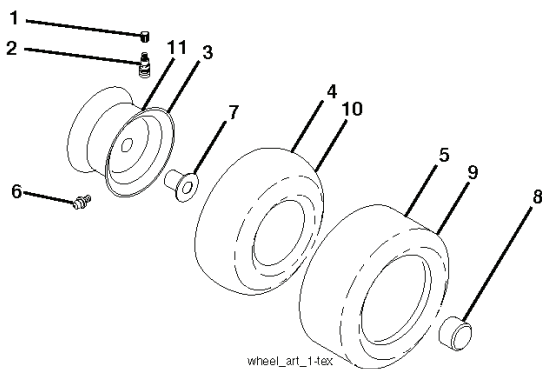

TRACTOR - - MODEL NUMBER 2348LS (96043006400), PRODUCT NO. 960 43 00-64
ENGINE

SPARK ARRESTER KIT

engine-tex_bs-2cyl_22

REF.	PART NO.	DESCRIPTION	REMARK	QTY.	KIT
1				1	
2	532149723	MUFFLER		1	
9	532194320	BELT GUIDE		1	
11	532400008	CLUTCH		1	
12	532405097	PULLEY		1	
15	532400021	FUEL TANK		1	
18	532194267	FUEL CAP		1	
20	532424340	CONTROL THROTTLE/CHOKE		1	
21	532416358	SCREW		1	
28	532401135	LINE.FUEL.64'REAR.EMIS		1	
29	532137180	SPARK ARRESTER KIT		1	
37	532123487	HOSE CLAMP		1	
41	532126197	WASHER		1	
42	810040700	WASHER		1	
45	873510400	NUT		1	
62	532146629	HEAT SHIELD		1	
69	532165391	GASKET		1	
70	532159955	TUBE		1	
71	532160589	TUBE		1	
79	532183906	SCREW		1	
84	817060620	SCREW		1	
85	532173937	BOLT		1	
87	537171877	BOLT		1	
90	817000616	SCREW		1	
91	532187495	BUSHING		1	
116	532424659	KNOB SOFT TOUCH		1	

**TRACTOR - - MODEL NUMBER 2348LS (96043006400), PRODUCT NO. 960 43 00-64
DECALS**

WHEELS AND TIRES

wheel_art_1.tex

NOTE: All component dimensions given in U.S. inches
1 inch = 25.4 mm

REF.	PART NO.	DESCRIPTION	REMARK	QTY.	KIT
1	532411658	DECAL		1	
1	532059192	CAP VALVE		1	
2	532424789	DECAL		1	
2	532065139	NIPPLE		1	
3	532418213	DECAL		1	
3	532138336	RIM		1	
4	532418495	DECAL		1	
4	532059904	HOSE	(Service Item Only)	1	
5	532423829	DECAL		1	
5	532170455	TIRE		1	
6	532425532	DECAL		1	
6	532124957	FITTING	(Front Wheel Only)	1	
7	532418600	DECAL		1	
7	532124959	BEARING	(Front Wheel Only)	1	
8	532170563	DECAL:"DANGER"		1	
8	532175039	HUB CAP		1	
9	532145005	DECAL		1	
9	532170456	TIRE		1	
12	532198785	LABEL		1	
10	532124926	HOSE		1	
--	532418277	DECAL		1	
11	532138337	RIM SPROCKET		1	
--	532166960	DECAL		1	
--	532144334	SEALING FOAM	(10 oz. Tube)	1	
--	532410805	PAD		1	
--	532410806	PAD, FOOTREST. RH		1	