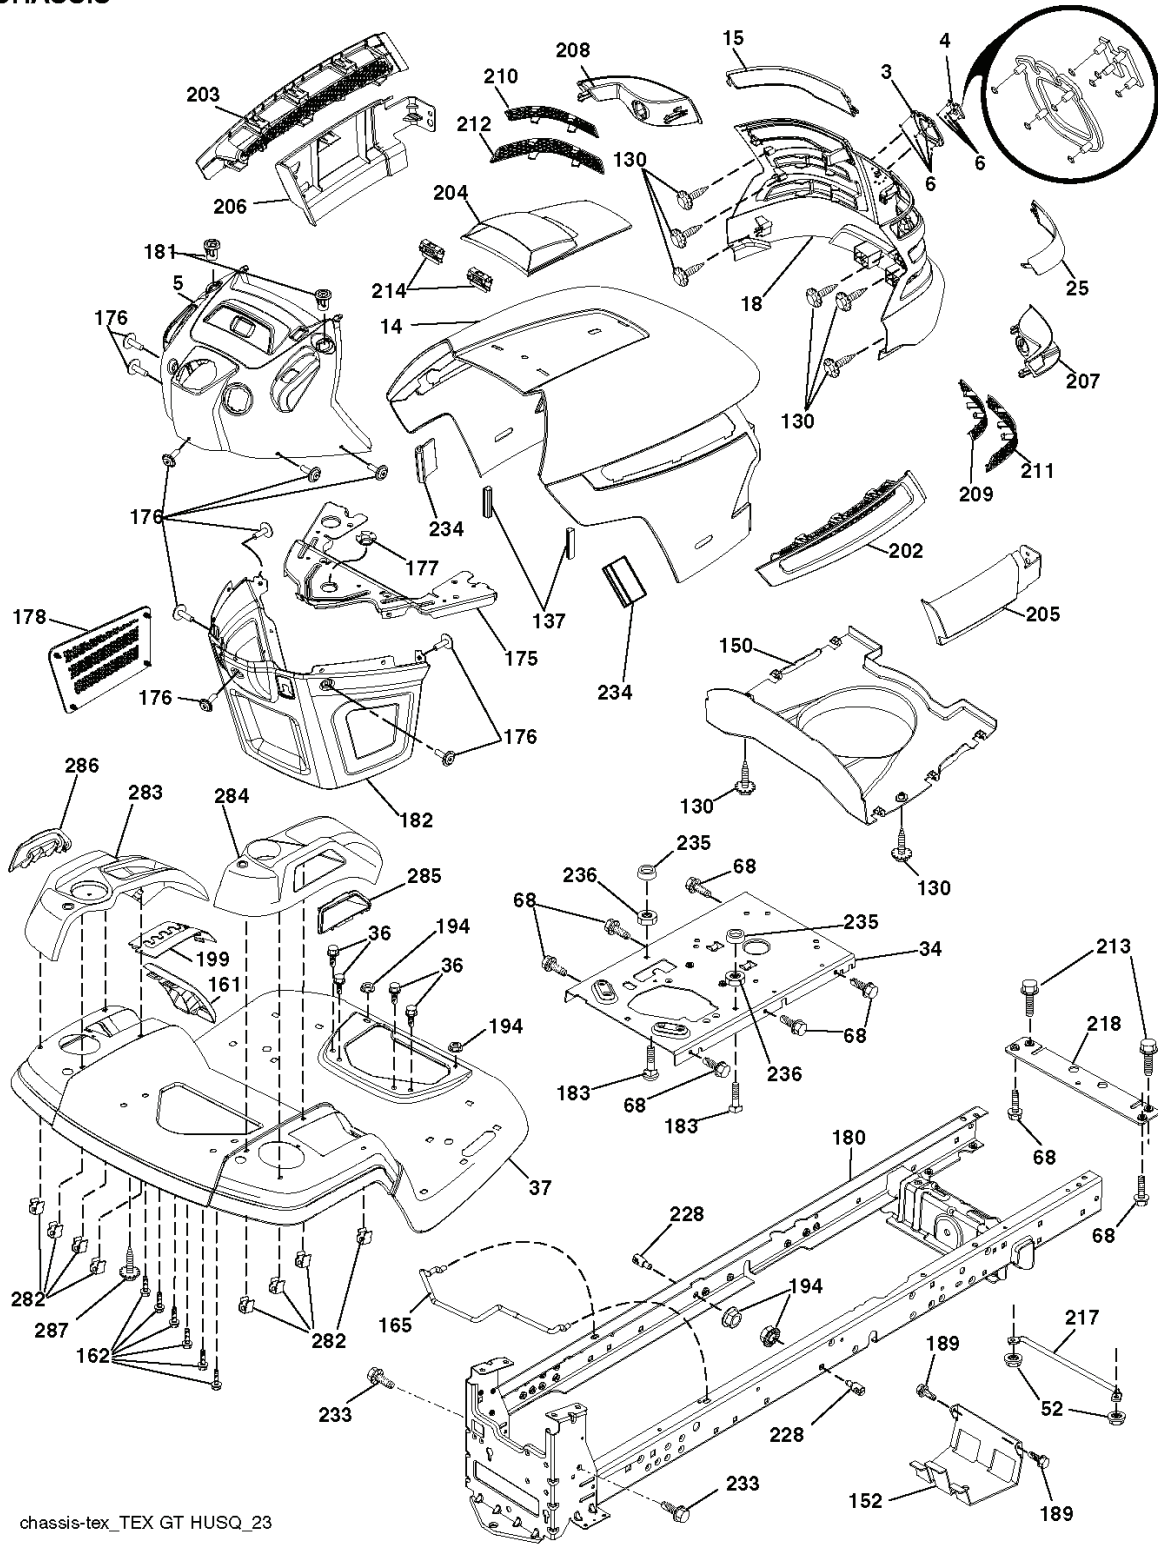

TRACTOR - - MODEL NUMBER 2348LS (96043006400), PRODUCT NO. 960 43 00-64
CHASSIS

chassis-tex_TEX GT HUSQ_23

REF.	PART NO.	DESCRIPTION	REMARK	QTY.	KIT
3	532408606	PLATE		1	
4	532405012	LOGOTYPE		1	
5	532408698	DASH		1	
6	532110452	NUT		1	
14	532411046	HOOD		1	
15	532198907	LENS		1	
18	532408607	FRONT COVER		1	
25	532198906	LENS		1	
34	532196125	PLATE		1	
36	817060512	SCREW		1	
37	532423694	FENDER		1	
52	873680500	NUT		1	
68	817490508	SCREW		1	
130	532416358	SCREW		1	
137	532407590	DAMPING PIECE		1	
150	532198512	BRACKET		1	
152	532199535	SHIELD		1	
161	532409627	CONSOLE		1	
162	532142432	SCREW		1	
165	532196826	BRACKET		1	
175	532196304	SUPPORT		1	
176	532400776	SCREW		1	
177	532195227	BUSHING		1	
178	532199782	NET		1	
180	532195457	CHASSIS		1	
181	532403025	BUSHING		1	
182	532406859	DASH		1	
183	874780520	BOLT		1	
189	817000512	SCREW		1	
194	873900500	NUT		1	
199	532413485	PLATE		1	
202	532403048	LIST		1	
203	532403076	LIST		1	
204	532416613	COVER		1	
205	532401709	LIST		1	
206	532401711	LIST		1	
207	532197198	LENS		1	
208	532197199	LENS		1	
209	532199130	INSERT		1	
210	532199131	INSERT		1	
211	532199132	INSERT		1	
212	532199133	INSERT		1	
213	874760512	BOLT		1	
214	532199145	CLIP		1	
217	532409167	ROD		1	
218	532196395	PLATE		1	
228	532195161	STUD		1	
233	532196539	BOLT		1	
234	532404742	DAMPING PIECE		1	
235	532406129	SPACER		1	
236	873930500	NUT		1	
282	532414110	CLIP		1	
283	532418741	CONSOLE		1	
284	532417887	CONSOLE		1	
285	532416315	CONSOLE		1	
286	532416317	CONSOLE		1	
287	817600406	SCREW		1