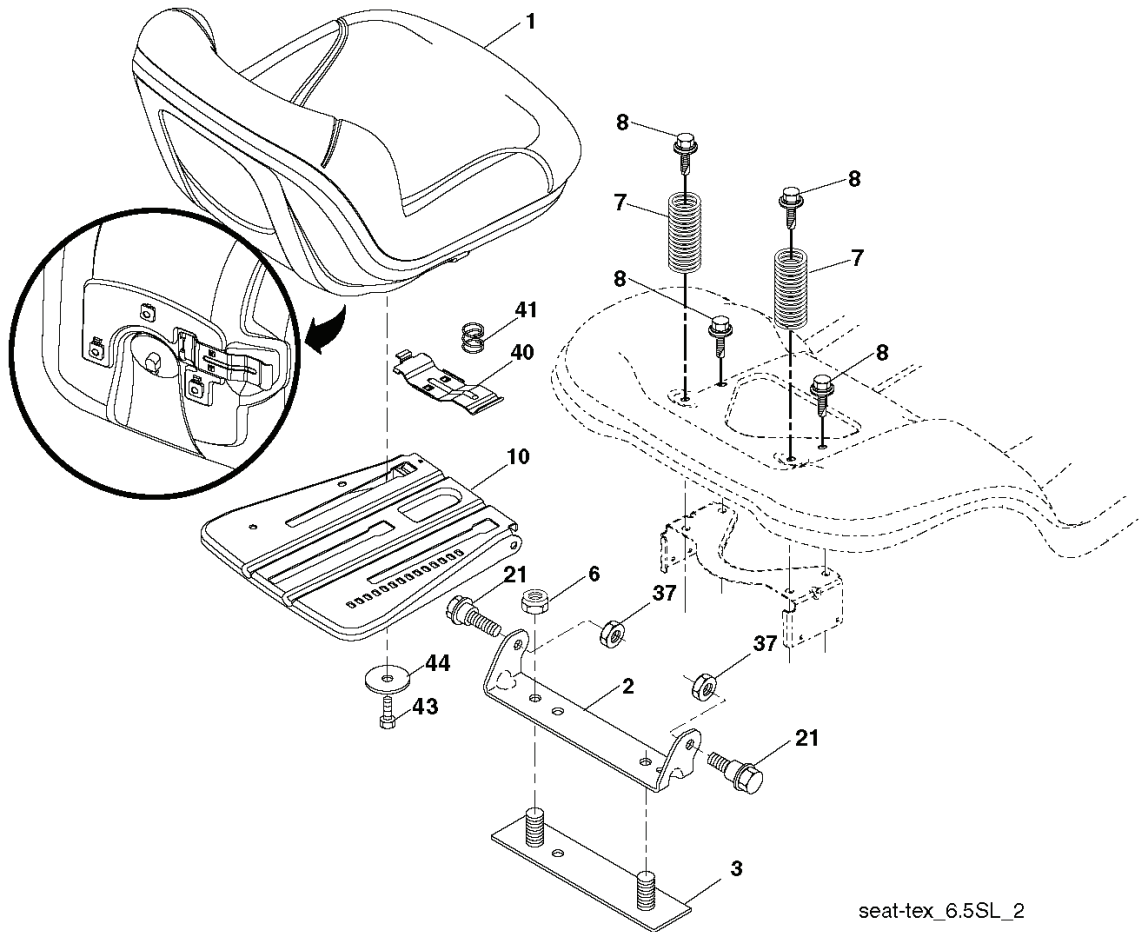

**TRACTOR - - MODEL NUMBER 2348LS (96043006400), PRODUCT NO. 960 43 00-64
SEAT ASSEMBLY**

seat-tex_6.5SL_2

NOTE: All component dimensions given in U.S. inches
1 inch = 25.4 mm

REF.	PART NO.	DESCRIPTION	REMARK	QTY.	KIT
1	532406621	SEAT		1	
2	532180166	BRACKET		1	
3	532140675	STRAP		1	
6	873800600	NUT		1	
7	532124181	SPRING		1	
8	532171877	BOLT		1	
10	532196977	PLATE		1	
21	532171852	BOLT		1	
37	873800500	LOCK NUT		1	
40	532197661	HANDLE		1	
41	532198200	SPRING		1	
43	874760612	BOLT		1	
44	819133812	WASHER		1