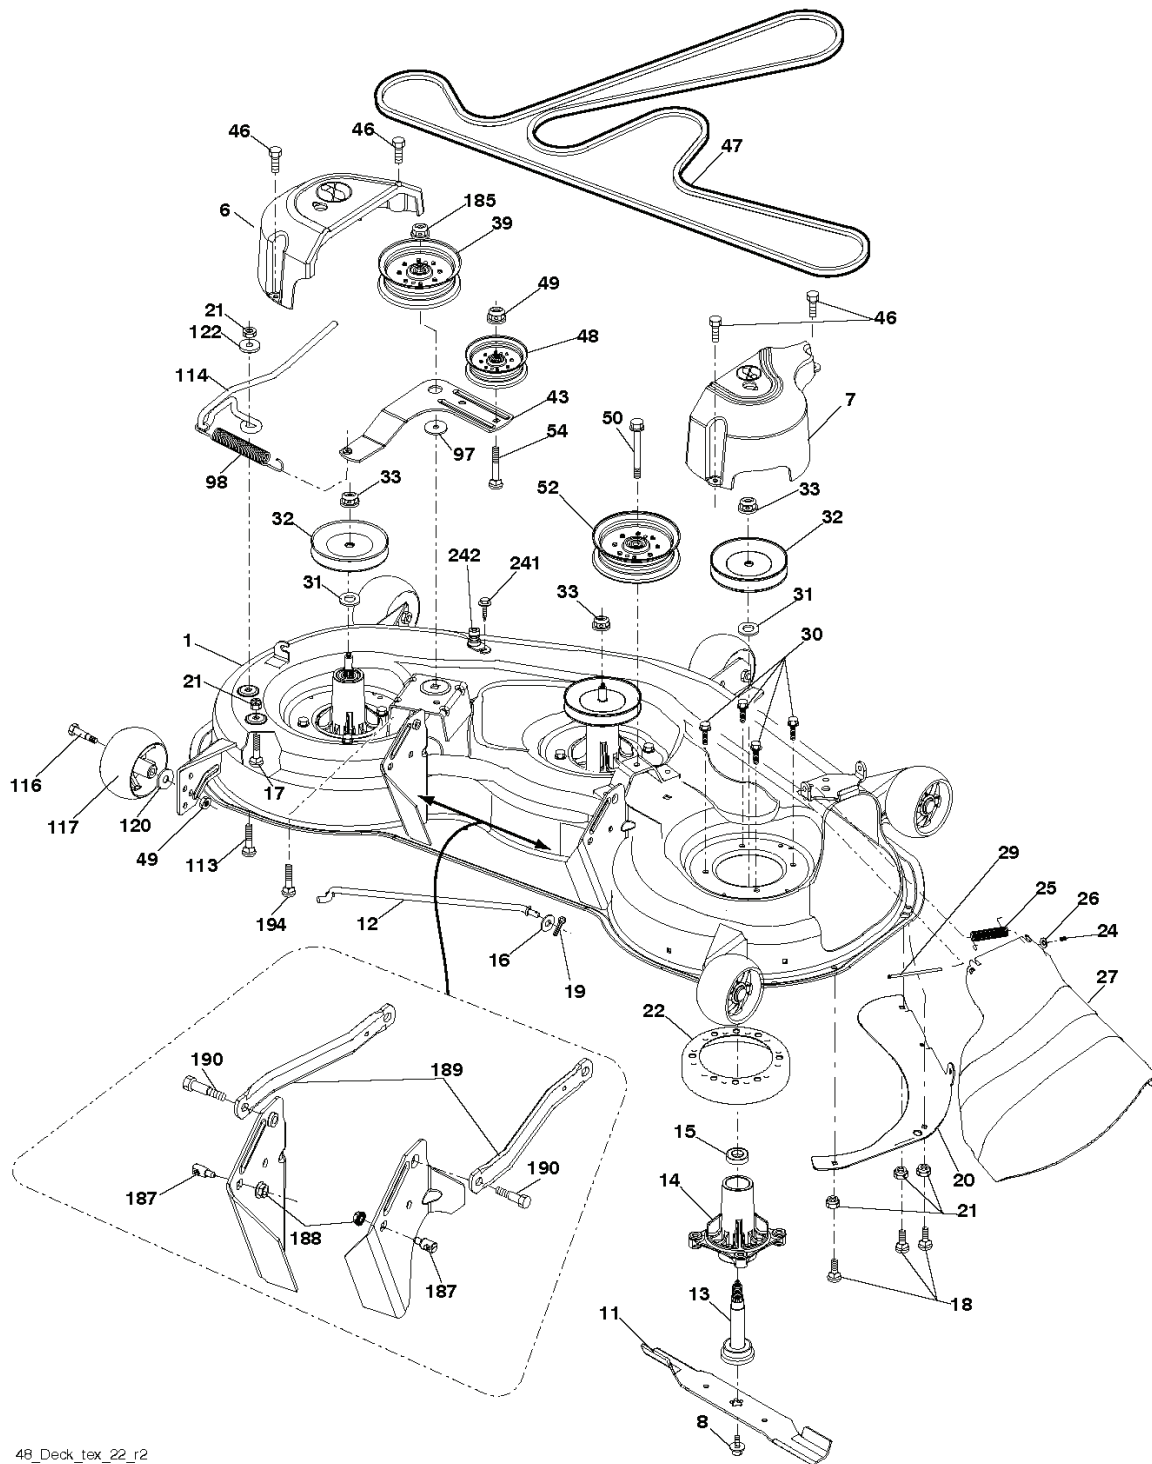

TRACTOR - - MODEL NUMBER 2348LS (96043006400), PRODUCT NO. 960 43 00-64
MOWER DECK

48_Deck_tex_22_r2

REF.	PART NO.	DESCRIPTION	REMARK	QTY.	KIT
1	532418700	DECK.WLDMT.W/TUBES.48"MS422		1	
6	532197248	MANDREL COVER(L.H.)		1	
7	532199102	MANDREL COVER(R.H.)		1	
8	532193003	SCREW		1	
11	532180054	BLADE		1	
12	532404851	ROD		1	
13	532187291	SHAFT		1	
14	532187281	BEARING HOUSING		1	
15	532110485	BEARING		1	
16	819131312	WASHER		1	
17	872110505	BOLT		1	
18	872140505	BOLT		1	
19	532194208	PIN		1	
20	532174378	BAFFLE		1	
21	873680500	NUT		1	
22	532174493	STRIPPER. MANDREL.BLACK		1	
24	532105304	HUB CAP		1	
25	532178102	SPRING		1	
26	532110452	NUT		1	
27	532181707	SHIELD		1	
29	532131491	SHAFT		1	
30	532173984	SCREW		1	
31	532187690	WASHER		1	
32	532153532	PULLEY		1	
33	532400234	NUT		1	
39	532197380	PULLEY		1	
43	532196065	ARM		1	
46	532137729	SCREW		1	
47	532197242	BELT		1	
48	532193197	PULLEY		1	
49	873900600	NUT		1	
50	817490636	SCREW		1	
52	532197379	PULLEY		1	
54	872110612	BOLT		1	
97	532178515	WASHER		1	
98	532196105	SPRING		1	
113	872110508	BOLT		1	
114	532197451	TIGE DE TENSION		1	
116	532193406	BOLT		1	
117	532174873	WHEEL		1	
120	819132012	WASHER		1	
122	532187557	BUSHING		1	
185	873900700	NUT		1	
187	532195161	STUD		1	
188	873900500	NUT		1	
189	532195185	ARM		1	
190	532196539	BOLT		1	
194	872140716	BOLT		1	
241	532152927	SCREW		1	
242	532415598	HOSE COUPLING		1	
--	532187292	MANDREL	"Mandrel Assembly (Includes housing, shaft assembly, and bearing only - pulley/nut/washer and blade bolt/washers not included)"	1	
--	532418223	DECK ASSY		1	
--	532416405	COUPLING		1