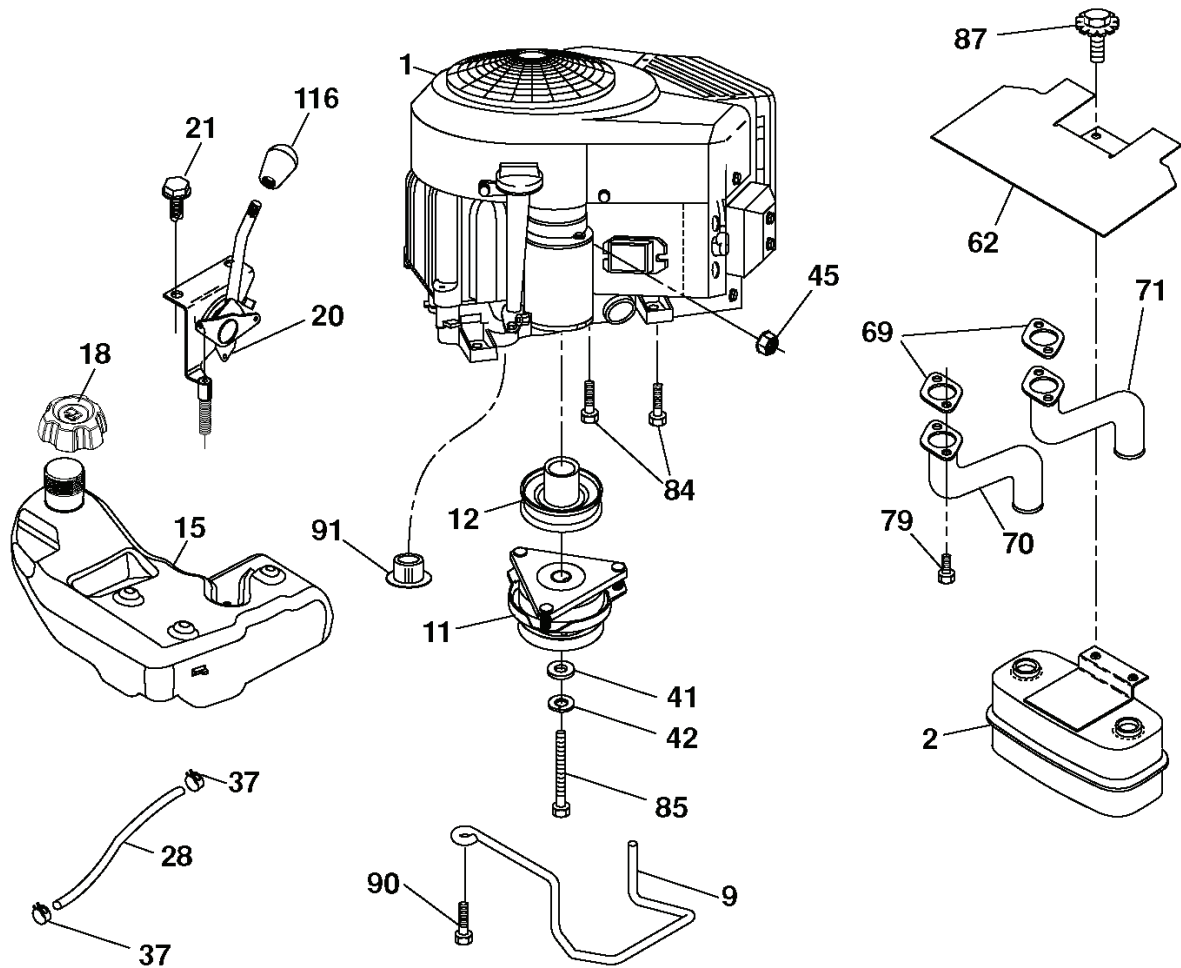

TRACTOR - - MODEL NUMBER 2348LS (96043006400), PRODUCT NO. 960 43 00-64
ENGINE

SPARK ARRESTER KIT

engine-tex_bs-2cyl_22

REF.	PART NO.	DESCRIPTION	REMARK	QTY.	KIT
1				1	
2	532149723	MUFFLER		1	
9	532194320	BELT GUIDE		1	
11	532400008	CLUTCH		1	
12	532405097	PULLEY		1	
15	532400021	FUEL TANK		1	
18	532194267	FUEL CAP		1	
20	532424340	CONTROL THROTTLE/CHOKE		1	
21	532416358	SCREW		1	
28	532401135	LINE.FUEL.64'REAR.EMIS		1	
29	532137180	SPARK ARRESTER KIT		1	
37	532123487	HOSE CLAMP		1	
41	532126197	WASHER		1	
42	810040700	WASHER		1	
45	873510400	NUT		1	
62	532146629	HEAT SHIELD		1	
69	532165391	GASKET		1	
70	532159955	TUBE		1	
71	532160589	TUBE		1	
79	532183906	SCREW		1	
84	817060620	SCREW		1	
85	532173937	BOLT		1	
87	537171877	BOLT		1	
90	817000616	SCREW		1	
91	532187495	BUSHING		1	
116	532424659	KNOB SOFT TOUCH		1