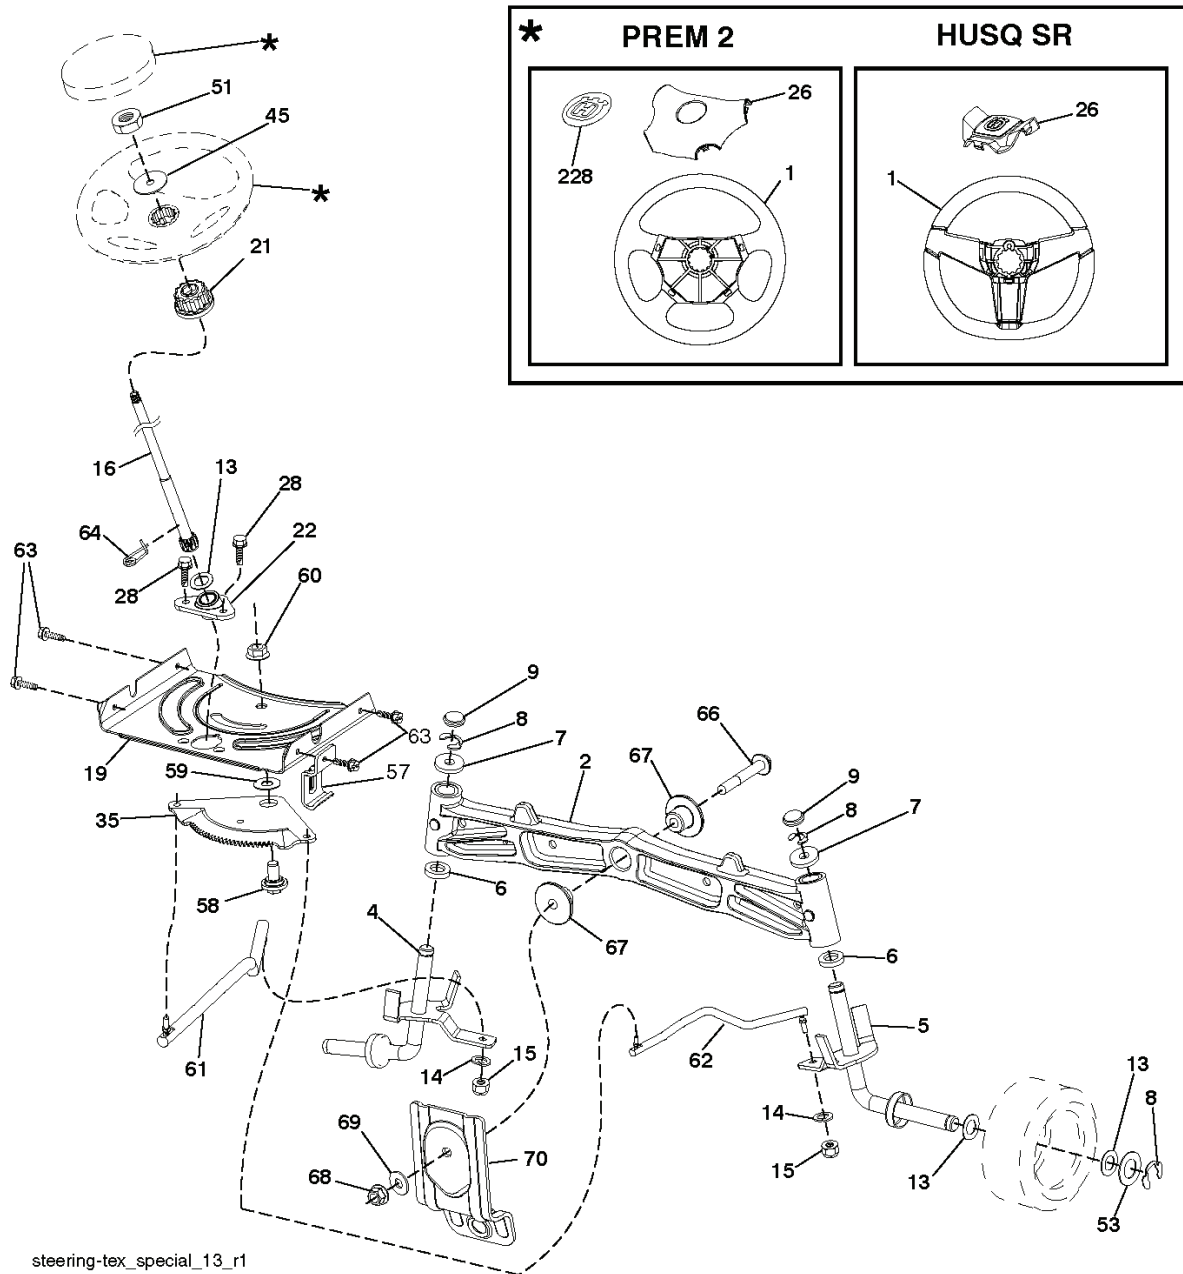

TRACTOR - - MODEL NUMBER 2348LS (96043006400), PRODUCT NO. 960 43 00-64
STEERING ASSEMBLY

REF.	PART NO.	DESCRIPTION	REMARK	QTY.	KIT
1	532416480	STEERING WHEEL		1	
2	532195968	SHAFT		1	
4	532403087	SPINDLE		1	
5	532403088	SPINDLE		1	
6	532124931	WASHER		1	
7	532121748	WASHER		1	
8	812000029	RETAINER RING		1	
9	532121232	HUB CAP		1	
13	532121749	WASHER		1	
14	810040600	WASHER		1	
15	873540600	NUT		1	
16	532408219	SHAFT		1	
19	532194729	PLATE		1	
21	532186737	ADAPTER		1	
22	532194845	BUSHING		1	
26	532415987	KNOB		1	
28	817000612	SCREW		1	
35	532194732	PLATE		1	
45	819183812	WASHER		1	
51	873940800	NUT		1	
53	532188967	WASHER		1	
57	532197246	BRACKET		1	
58	532194747	BOLT		1	
59	532194748	WASHER		1	
60	873971000	NUT		1	
61	532194740	LINK		1	
62	532194741	LINK		1	
63	817000512	SCREW		1	
64	532199849	SPRING RETAINER		1	
66	871020748	BOLT		1	
67	532194737	BUSHING		1	
68	873900700	NUT		1	
69	532199162	WASHER		1	
70	532196197	BRACKET		1	
228	532404484	LABEL		1