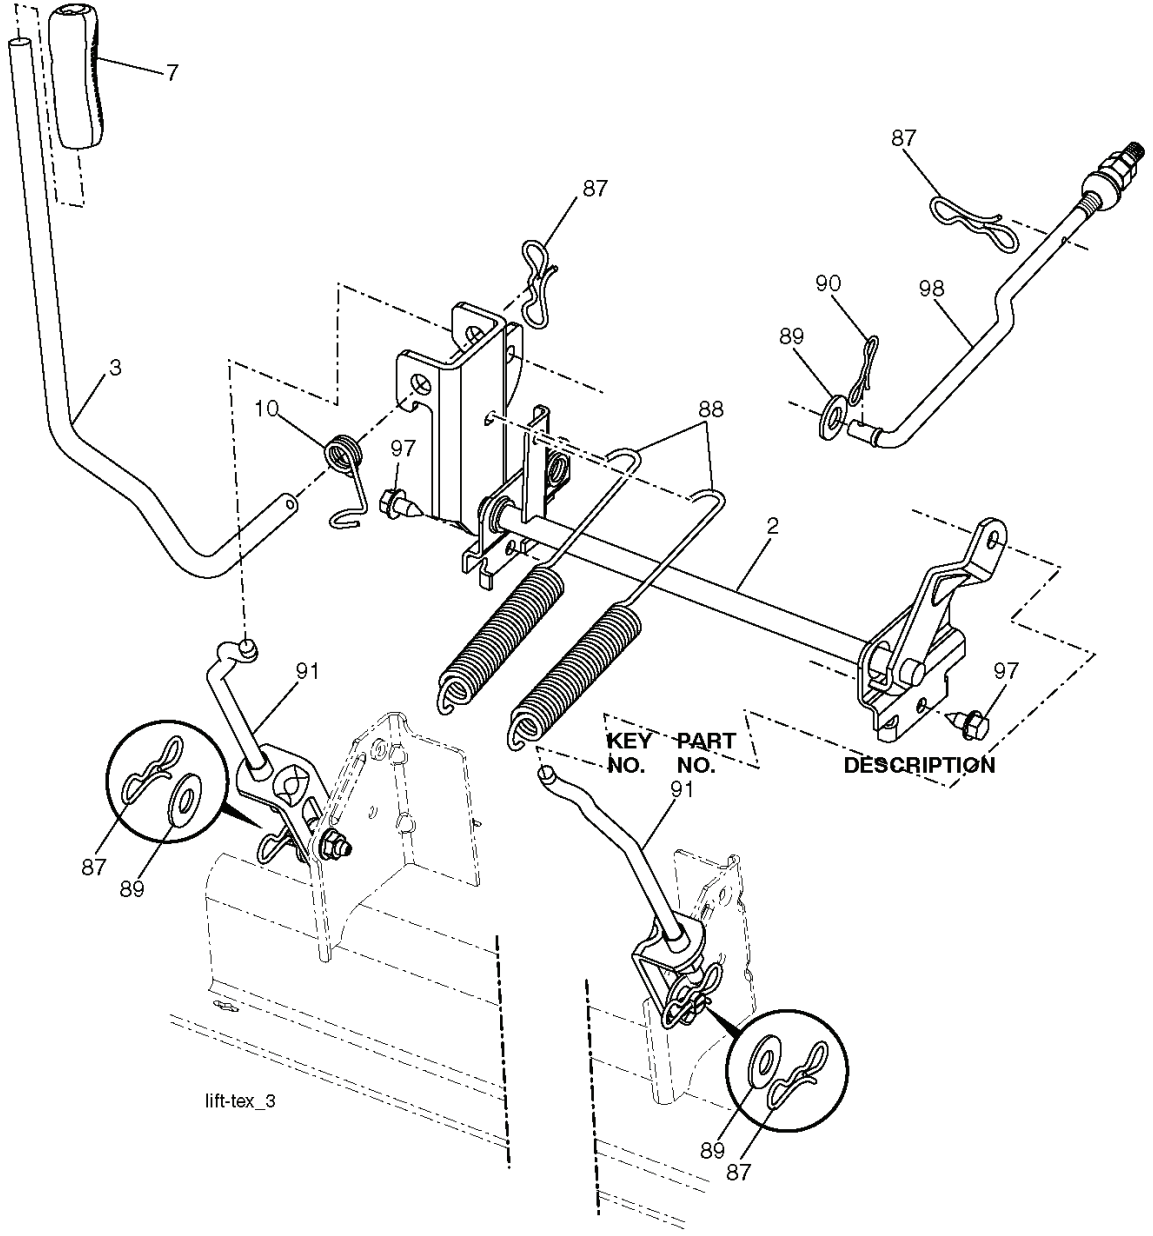

**TRACTOR - - MODEL NUMBER 2348LS (96043006400), PRODUCT NO. 960 43 00-64
MOWER LIFT**

lift-tex_3

REF.	PART NO.	DESCRIPTION	REMARK	QTY.	KIT
2	532195223	SHAFT		1	
3	532195231	LEVER		1	
7	532411555	GRIP		1	
10	532196314	SPRING		1	
87	532194209	SPRING		1	
88	532410710	SPRING		1	
89	819191912	WASHER		1	
90	532194208	PIN		1	
91	532195181	LINK		1	
97	817000612	SCREW		1	
98	532195264	LINK		1