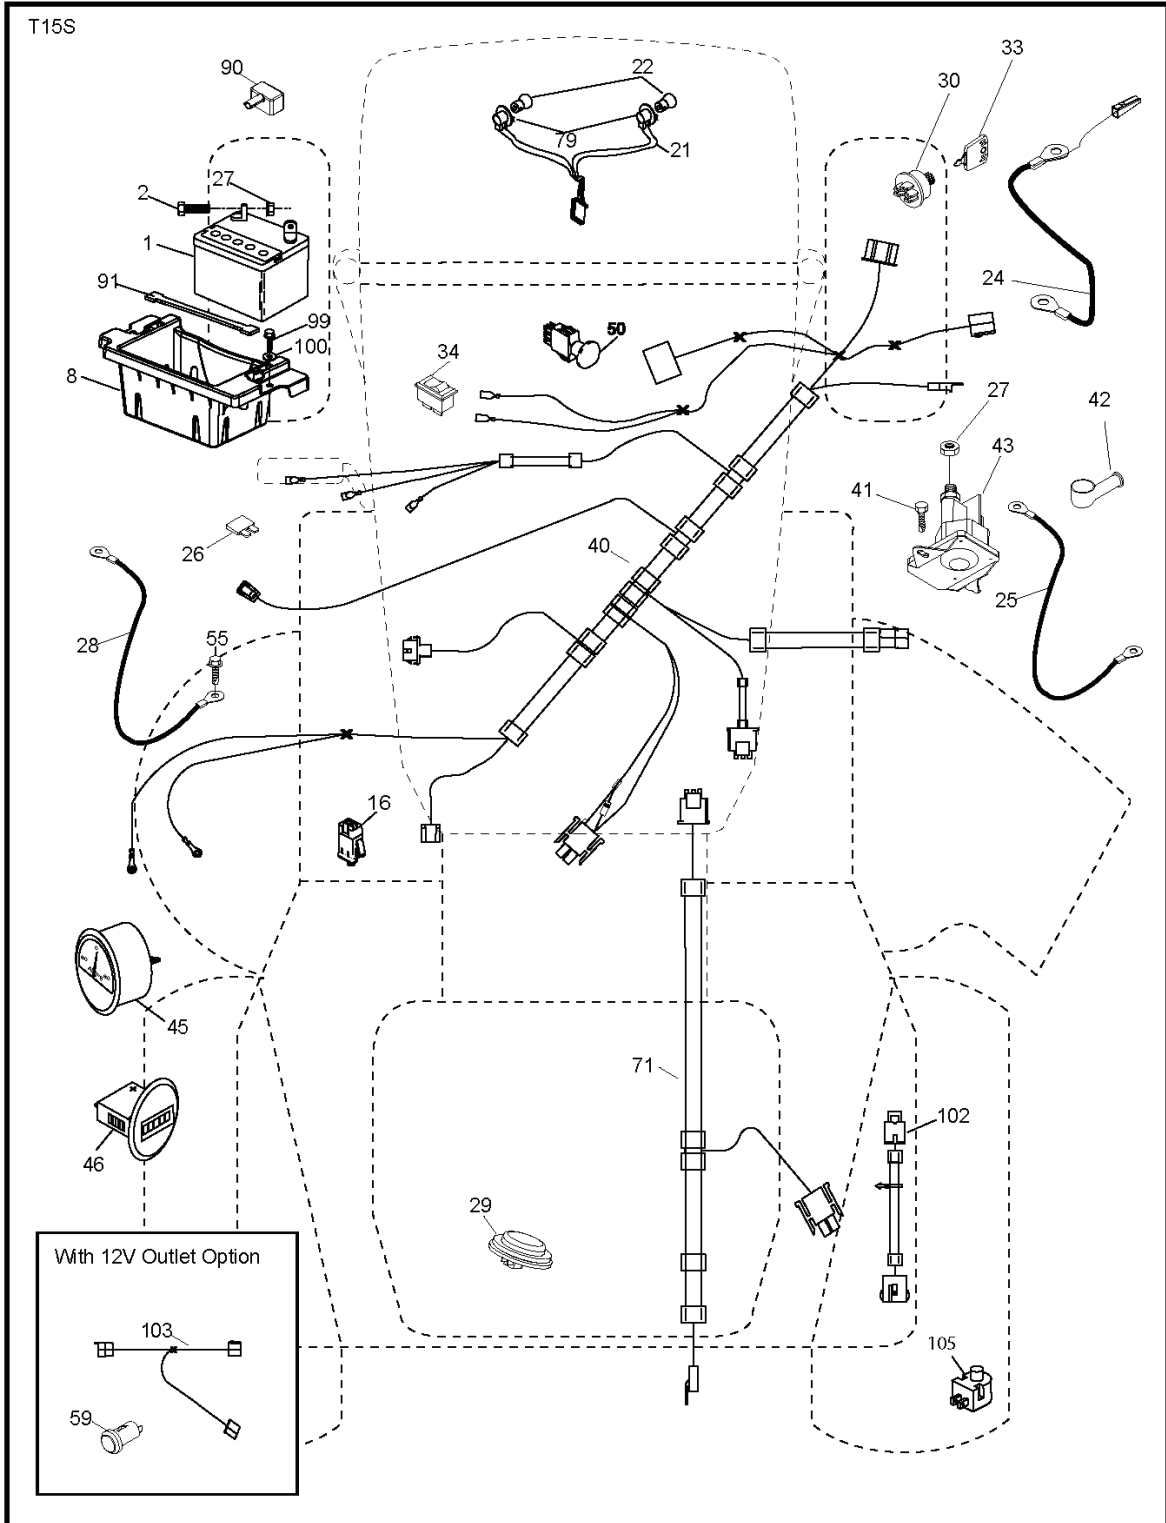

**TRACTOR - - MODEL NUMBER 2348LS (96043006400), PRODUCT NO. 960 43 00-64
ELECTRICAL**

REF.	PART NO.	DESCRIPTION	REMARK	QTY.	KIT
1	532163465	BATTERY		1	
2	874760412	BOLT		1	
8	532186491	BOX		1	
16	532176138	MICRO SWITCH		1	
21	532183759	HARNESS		1	
22	532004152	BULB		1	
24	532400253	CABLE		1	
25	532412895	CABLE.STARTER.6G.BL/RE*SUBS/2*		1	
26	532175158	FUSE		1	
27	873510400	NUT		1	
28	532145491	CABLE		1	
29	532401545	SWITCH		1	
30	532193350	IGNITION MODULE		1	
33	532411935	KEY		1	
34	532110712	SWITCH		1	
40	532402167	CABLE		1	
41	817720408	SCREW		1	
42	532131563	COVER		1	
43	532192507	SOLENOID		1	
45	532425270	GAUGE		1	
46	532425271	GAUGE		1	
50	532174651	SWITCH		1	
55	817060512	SCREW		1	
59	532400303	OUTLET-12 VOLT		1	
71	532194276	CABLE ASSY		1	
79	532175242	HOLDER		1	
90	532400724	COVER		1	
91	532190270	STRAP BATTERY MOUNT FRO		1	
99	817670412	SCREW		1	
100	819091416	WASHER		1	
102	532404454	CABLE		1	
103	532421747	HARNESS		1	
105	532407568	SWITCH		1