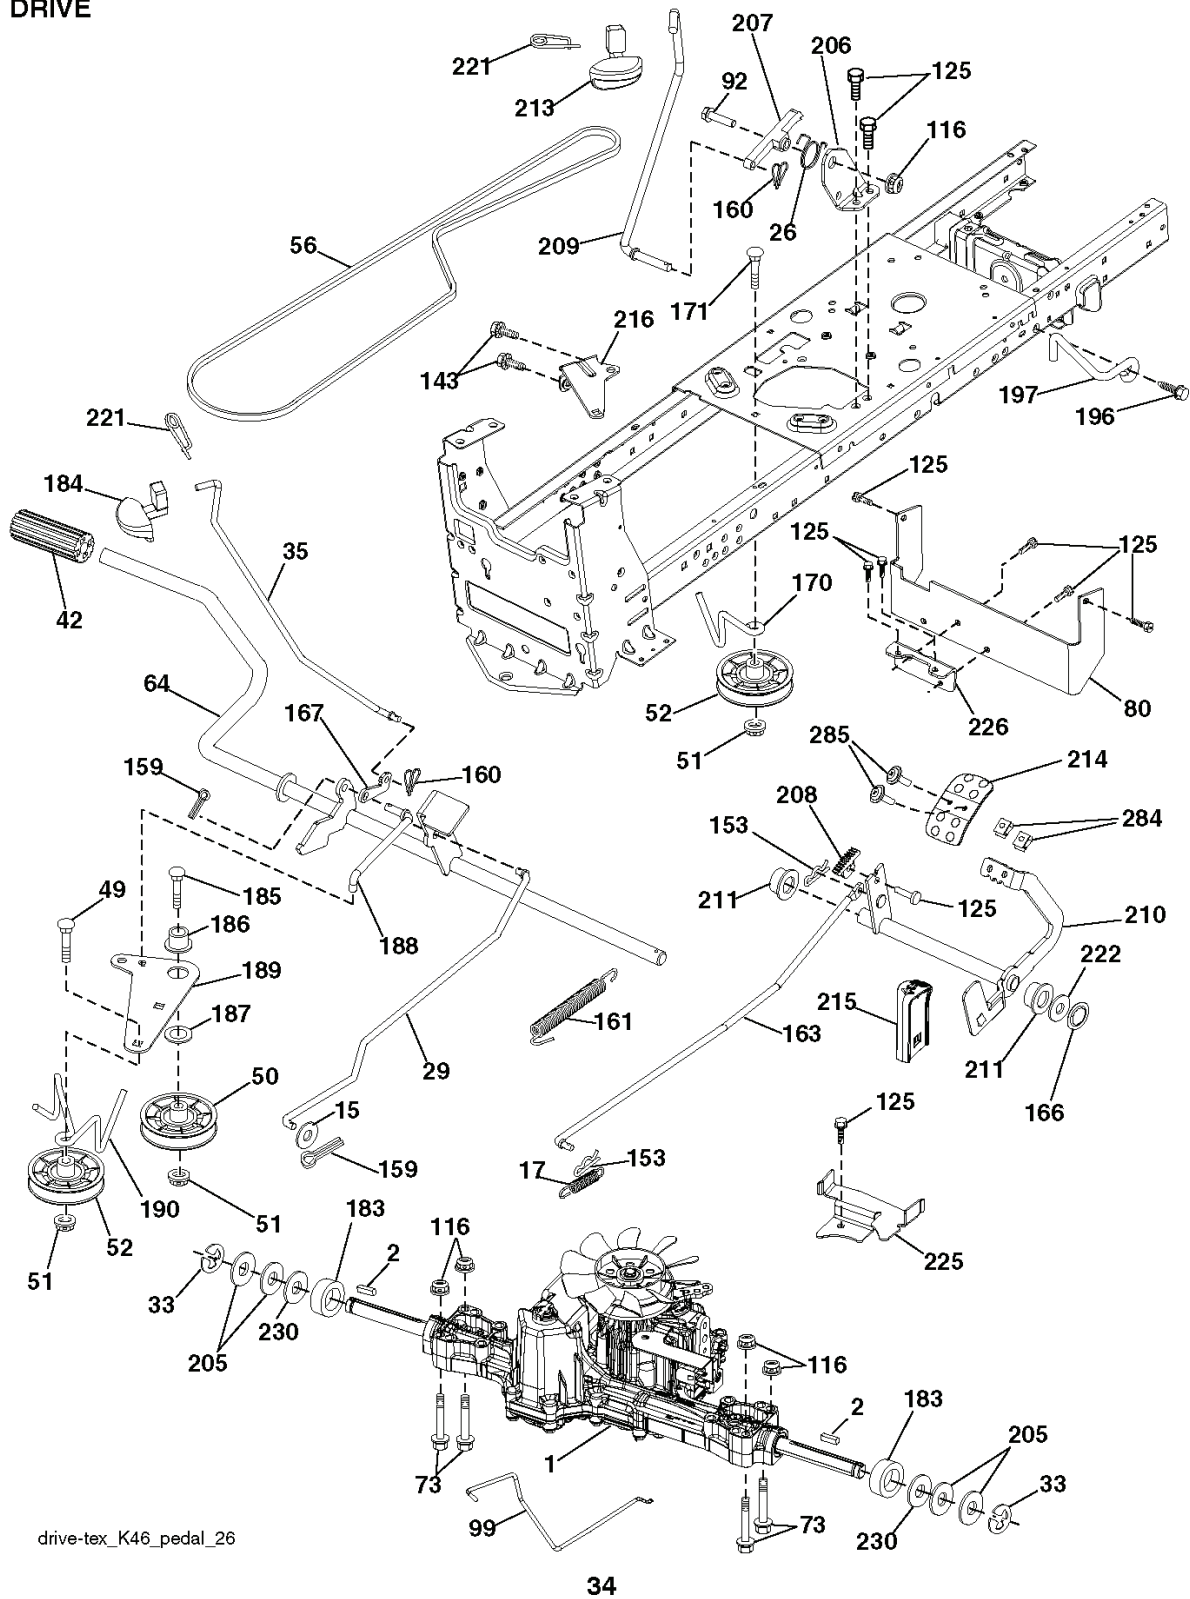

**TRACTOR - - MODEL NUMBER 2348LS (96043006400), PRODUCT NO. 960 43 00-64
DRIVE**

drive-tex_K46_pedal_26

REF.	PART NO.	DESCRIPTION	REMARK	QTY.	KIT
1	532405384	TRANSAXLE, TUFFTORQ K46		1	
2	532123583	KEY		1	
15	819131316	WASHER		1	
17	532413678	SRPING.BRAKE.K46.GREEN*SUBS/2*		1	
26	532199679	SPRING		1	
29	532403806	ROD		1	
33	812000001	RETAINER RING		1	
35	532199591	ROD		1	
42	532124872	PEDAL RUBBER		1	
49	872110614	BOLT		1	
50	532194327	PULLEY		1	
51	873900600	NUT		1	
52	532194326	PULLEY		1	
56	532130969	BELT		1	
64	532197865	SHAFT		1	
73	874490544	SCREW		1	
80	532412170	STRAP TORQUE.ASM.K46/18*TEX		1	
92	874760520	BOLT		1	
99	532415742	ROD		1	
116	873900500	NUT		1	
125	817000512	SCREW		1	
143	817490508	SCREW		1	
153	532124788	RETAINER RING		1	
159	876020412	SPLIT PIN		1	
160	532169484	PIN		1	
161	532105709	SPRING		1	
163	532401034	ROD		1	
166	532197290	NUT		1	
167	532405257	LATCH		1	
170	532194322	KEEPER		1	
171	872110616	BOLT		1	
183	532137057	SPACER		1	
184	532403118	CONTROL		1	
185	872110622	BOLT		1	
186	532194321	SPACER		1	
187	819133210	WASHER		1	
188	532194323	LINK		1	
189	532194317	PLATE		1	
190	532194318	BELT GUIDE		1	
196	817000616	SCREW		1	
197	532195804	BRACKET		1	
205	532121748	WASHER		1	
206	532197867	BRACKET		1	
207	532197868	LATCH		1	
208	532197869	SUPPORT		1	
209	532199592	ROD		1	
210	532400980	PEDAL ARM		1	
211	532120183	BEARING		1	
213	532403119	CONTROL		1	
214	532416863	PEDAL.FORWARD.HUSQVARNA.DEALER		1	
215	532401723	PEDAL		1	
216	532196131	BRACKET		1	
221	532403187	SPRING		1	
222	879212010	WASHER		1	
225	532403319	BELT GUIDE		1	
226	532401564	BRACKET		1	
230	532188967	WASHER		1	
284	532417693	NUT		1	
285	532417765	SCREW.PHD.1/4-20.BOX DRVE		1