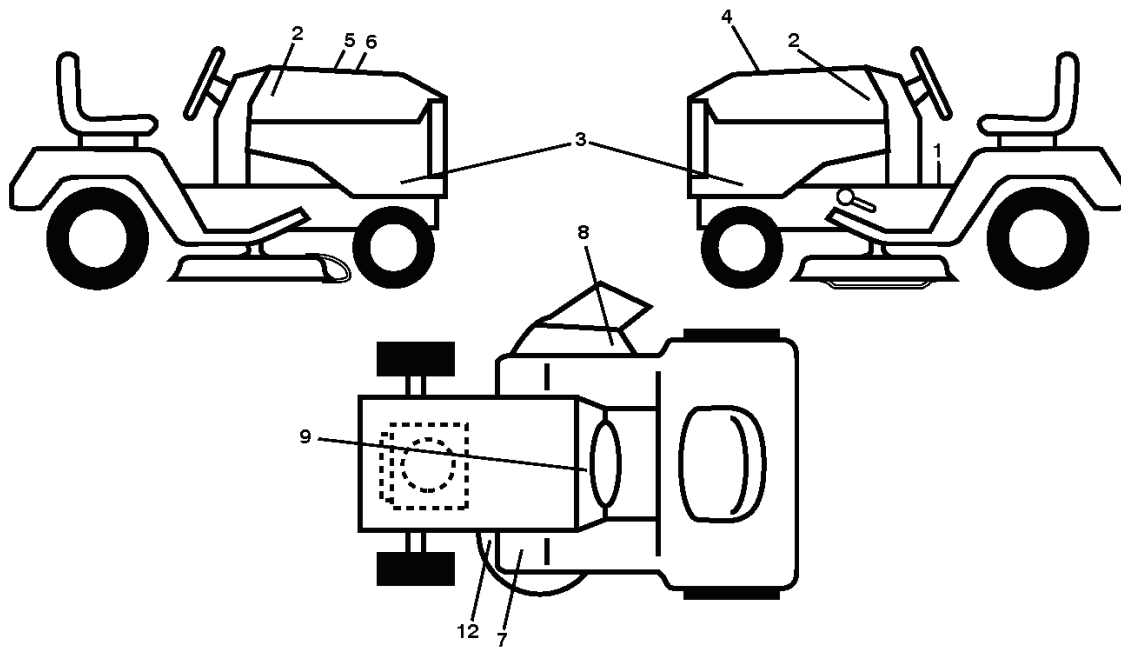

TRACTOR - - MODEL NUMBER 2348LS (96043006400), PRODUCT NO. 960 43 00-64
ENGINE

SPARK ARRESTER KIT

engine-tex_bs-2cyl_22

REF.	PART NO.	DESCRIPTION	REMARK	QTY.	KIT
1				1	
2	532149723	MUFFLER		1	
9	532194320	BELT GUIDE		1	
11	532400008	CLUTCH		1	
12	532405097	PULLEY		1	
15	532400021	FUEL TANK		1	
18	532194267	FUEL CAP		1	
20	532424340	CONTROL THROTTLE/CHOKE		1	
21	532416358	SCREW		1	
28	532401135	LINE.FUEL.64'REAR.EMIS		1	
29	532137180	SPARK ARRESTER KIT		1	
37	532123487	HOSE CLAMP		1	
41	532126197	WASHER		1	
42	810040700	WASHER		1	
45	873510400	NUT		1	
62	532146629	HEAT SHIELD		1	
69	532165391	GASKET		1	
70	532159955	TUBE		1	
71	532160589	TUBE		1	
79	532183906	SCREW		1	
84	817060620	SCREW		1	
85	532173937	BOLT		1	
87	537171877	BOLT		1	
90	817000616	SCREW		1	
91	532187495	BUSHING		1	
116	532424659	KNOB SOFT TOUCH		1	

**TRACTOR - - MODEL NUMBER 2348LS (96043006400), PRODUCT NO. 960 43 00-64
DECALS**

WHEELS AND TIRES

wheel_art_1.tex

NOTE: All component dimensions given in U.S. inches
1 inch = 25.4 mm

REF.	PART NO.	DESCRIPTION	REMARK	QTY.	KIT
1	532411658	DECAL		1	
1	532059192	CAP VALVE		1	
2	532424789	DECAL		1	
2	532065139	NIPPLE		1	
3	532418213	DECAL		1	
3	532138336	RIM		1	
4	532418495	DECAL		1	
4	532059904	HOSE	(Service Item Only)	1	
5	532423829	DECAL		1	
5	532170455	TIRE		1	
6	532425532	DECAL		1	
6	532124957	FITTING	(Front Wheel Only)	1	
7	532418600	DECAL		1	
7	532124959	BEARING	(Front Wheel Only)	1	
8	532170563	DECAL:"DANGER"		1	
8	532175039	HUB CAP		1	
9	532145005	DECAL		1	
9	532170456	TIRE		1	
12	532198785	LABEL		1	
10	532124926	HOSE		1	
--	532418277	DECAL		1	
11	532138337	RIM SPROCKET		1	
--	532166960	DECAL		1	
--	532144334	SEALING FOAM	(10 oz. Tube)	1	
--	532410805	PAD		1	
--	532410806	PAD, FOOTREST. RH		1	