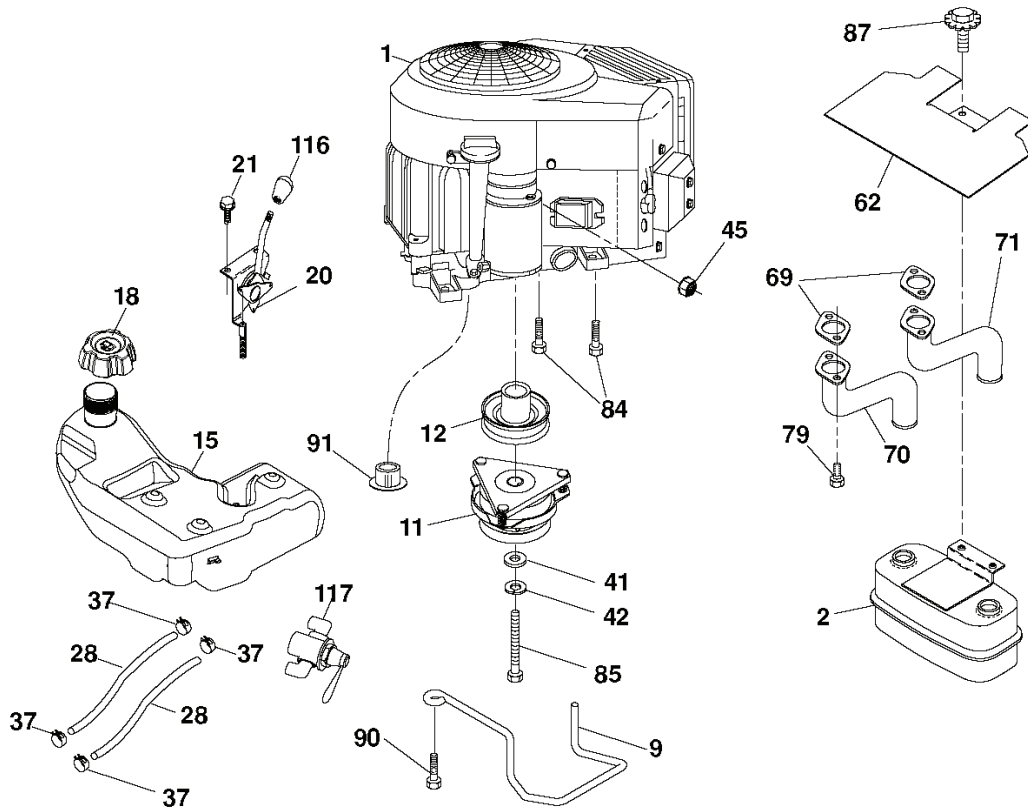

**TRACTOR - MODEL NO. 2748GLS (96043006500), PRODUCT NO. 960 43 00-65
ENGINE**

SPARK ARRESTER KIT

engine-tex_bs-2cyl_26

REF.	PART NO.	DESCRIPTION	REMARK	QTY.	KIT
1				1	
2	532149723	MUFFLER		1	
9	532408667	INSERT REFLECTIVE LH		1	
11	532179335	CLUTCH		1	
12	532194343	PULLEY		1	
15	532422804	TANK FUEL		1	
18	532194267	FUEL CAP		1	
20	532424341	CONTROL THROTTLE		1	
21	532416358	SCREW		1	
28	532401135	LINE.FUEL.64'REAR.EMIS		1	
29	532137180	SPARK ARRESTER KIT		1	
37	532123487	HOSE CLAMP		1	
41	532126197	WASHER		1	
42	810040700	WASHER		1	
45	873510400	NUT		1	
62	532146629	HEAT SHIELD		1	
69	532165391	GASKET		1	
70	532159955	TUBE		1	
71	532160589	TUBE		1	
79	532183906	SCREW		1	
84	817060620	SCREW		1	
85	532179953	BOLT		1	
87	532198239	BOLT		1	
90	817000616	SCREW		1	
91	532187495	BUSHING		1	
116	532424659	KNOB SOFT TOUCH		1	
117	532420828	VALVE FUEL RESERVE		1