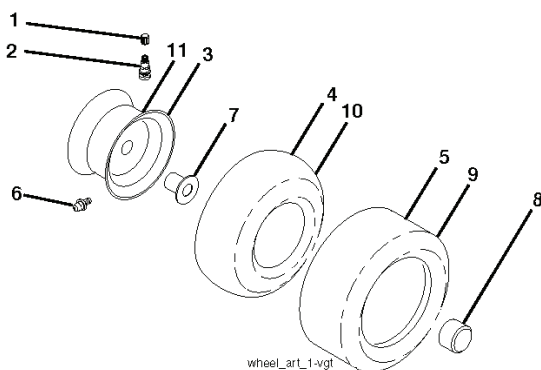

WHEELS AND TIRES

KEY NO.	PART NO.	DESCRIPTION
1	532 05 91-92	Cap, Valve, Tire
2	532 06 51-39	Stem, Valve
3	532 18 18-39	Rim Assembly, Front
4	532 00 81-34	Tube, Front (Service Item Only)
5	532 16 10-24	Tire, Front
6	532 12 49-57	Fitting, Grease (Front Wheel Only)
7	532 12 49-59	Bearing, Flange (Front Wheel Only)
8	532 17 50-39	Cap, Axle (Front Wheel Only)
9	532 17 04-53	Tire, Rear
10	532 00 71-54	Tube, Rear (Service Item Only)
11	532 14 45-10	Rim Assembly, Rear
--	532 14 43-34	Sealant, Tire (10 oz. Tube)

NOTE: All component dimensions given in U.S. inches
1 inch = 25.4 mm