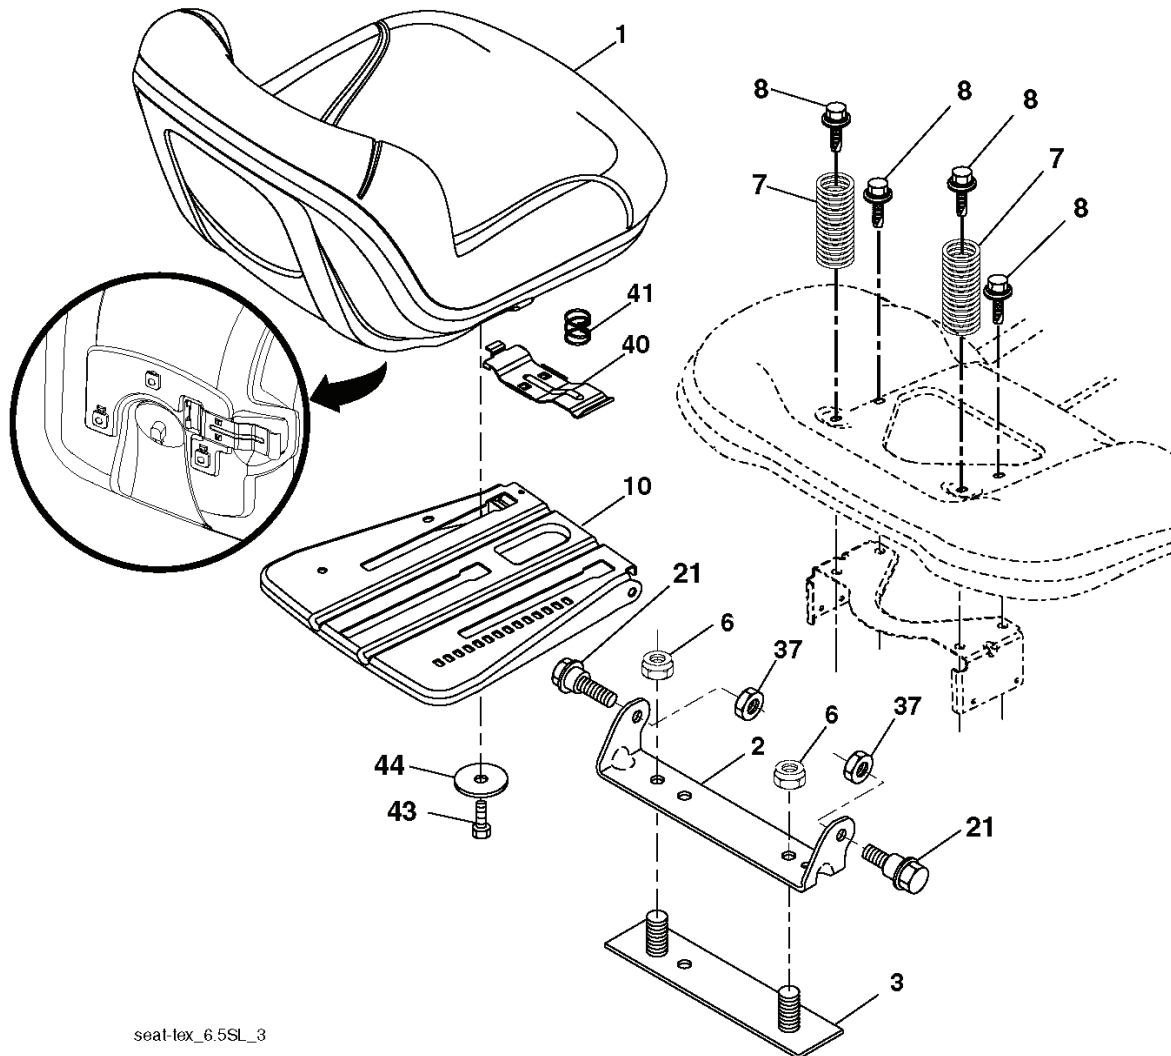

**TRACTOR - MODEL NO. 2748GLS (96043006500), PRODUCT NO. 960 43 00-65
SEAT ASSEMBLY**

seat-tex_6.5SL_3

KEY NO.	PART NO.	DESCRIPTION
1	532 40 66-21	Seat
2	532 18 01-66	Bracket Pivot Fender
3	532 14 06-75	Strap, Asm Fender
6	873 80 06-00	Nut, Lock w/Ins. 3/8-16 unc
7	532 12 41-81	Spring, Seat Cprsn
8	532 17 18-77	Bolt 5/16-18 unc x 3/4 w/Sems
10	532 19 69-77	Pan, Seat
21	532 17 18-52	Bolt, Shoulder 5/16-18

KEY NO.	PART NO.	DESCRIPTION
37	873 80 05-00	Nut, Lock 5/16-18 unc
40	532 42 59-19	Handle Slide Seat
41	532 19 82-00	Spring Latch Seat
43	874 76 06-12	Bolt Fin Hex 3/8-16 unc x 3/4
44	819 13 38-12	Washer 13/32 x 2-3/8 x 12 Ga.

NOTE: All component dimensions given in U.S. inches
1 inch = 25.4 mm