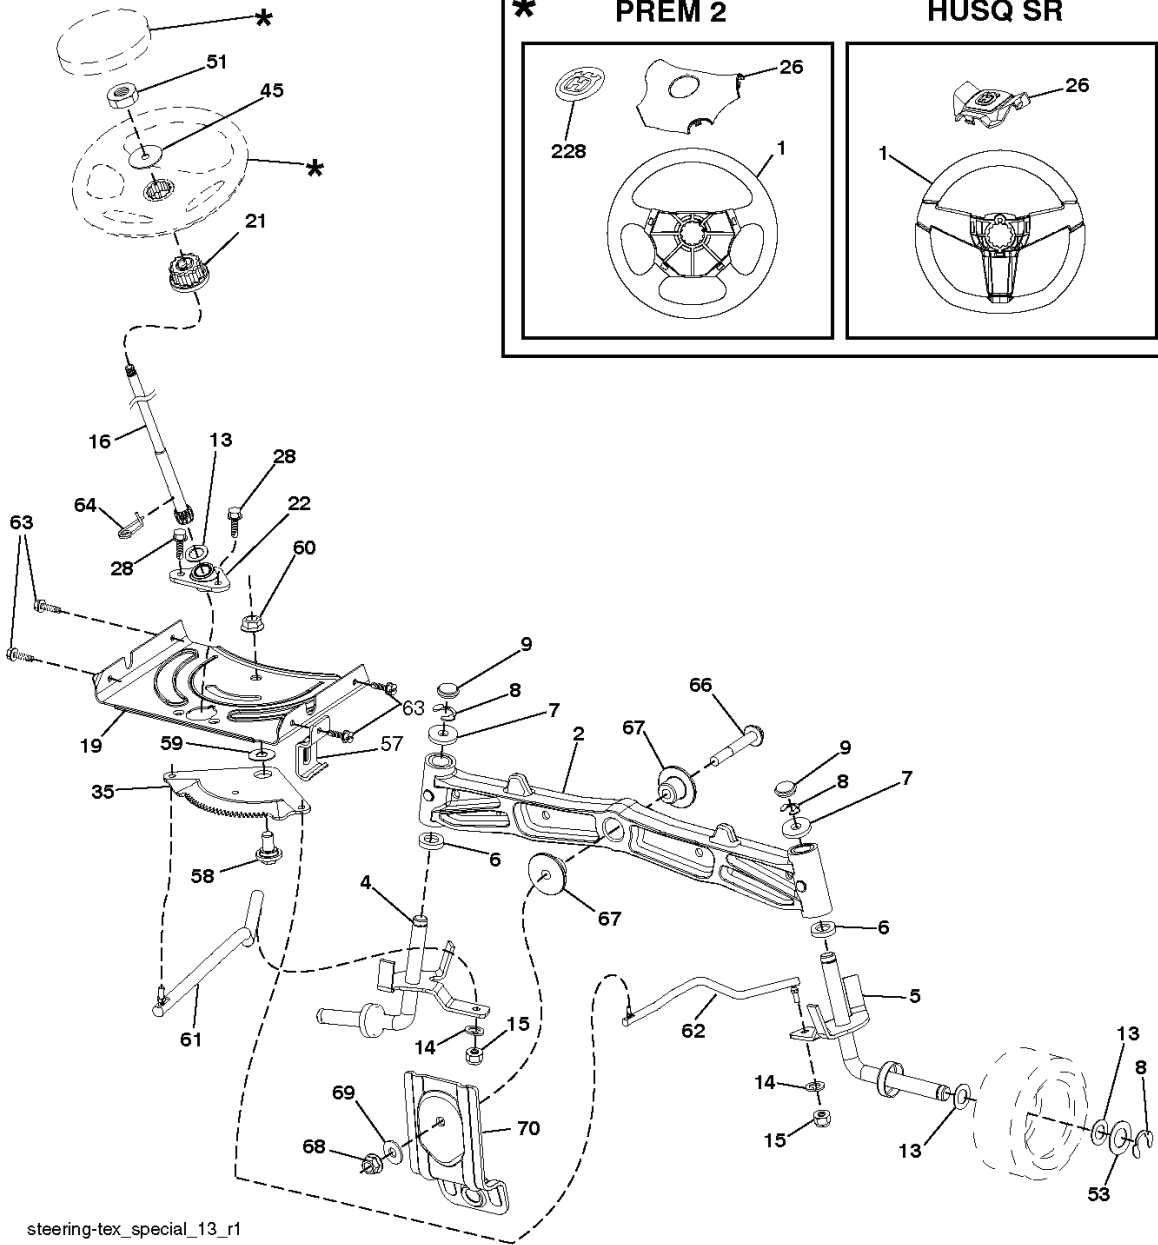

2748 GLS, 96043006500, 2008-12

SPARE PARTS LIST

TRACTOR - MODEL NO. 2748GLS (96043006500), PRODUCT NO. 960 43 00-65
STEERING ASSEMBLY

steering-tex_special_13_r1

REF.	PART NO.	DESCRIPTION	REMARK	QTY.	KIT
1	532416480	STEERING WHEEL		1	
--	532193651	STEERING WHEEL		1	
2	532195968	SHAFT		1	
4	532403089	SPINDLE SHAFT		1	
5	532403090	SPINDLE SHAFT		1	
6	532124931	WASHER		1	
7	532121748	WASHER		1	
8	812000029	RETAINER RING		1	
9	532121232	HUB CAP		1	
13	532121749	WASHER		1	
14	810040600	WASHER		1	
15	873540600	NUT		1	
16	532408219	SHAFT		1	
19	532194729	PLATE		1	
21	532186737	ADAPTER		1	
22	532194845	BUSHING		1	
26	532415987	KNOB		1	
--	532193652	HUB		1	
28	817000612	SCREW		1	
35	532194732	PLATE		1	
45	819183812	WASHER		1	
51	873940800	NUT		1	
53	532188967	WASHER		1	
57	532197246	BRACKET		1	
58	532194747	BOLT		1	
59	532194748	WASHER		1	
60	873971000	NUT		1	
61	532194740	LINK		1	
62	532194741	LINK		1	
63	817000512	SCREW		1	
64	532199849	SPRING RETAINER		1	
66	871020748	BOLT		1	
67	532194737	BUSHING		1	
68	873900700	NUT		1	
69	532199162	WASHER		1	
70	532196197	BRACKET		1	
228	532404484	LABEL		1	

WHEELS AND TIRES

KEY NO.	PART NO.	DESCRIPTION
1	532 05 91-92	Cap, Valve, Tire
2	532 06 51-39	Stem, Valve
3	532 18 18-39	Rim Assembly, Front
4	532 00 81-34	Tube, Front (Service Item Only)
5	532 16 10-24	Tire, Front
6	532 12 49-57	Fitting, Grease (Front Wheel Only)
7	532 12 49-59	Bearing, Flange (Front Wheel Only)
8	532 17 50-39	Cap, Axle (Front Wheel Only)
9	532 17 04-53	Tire, Rear
10	532 00 71-54	Tube, Rear (Service Item Only)
11	532 14 45-10	Rim Assembly, Rear
--	532 14 43-34	Sealant, Tire (10 oz. Tube)