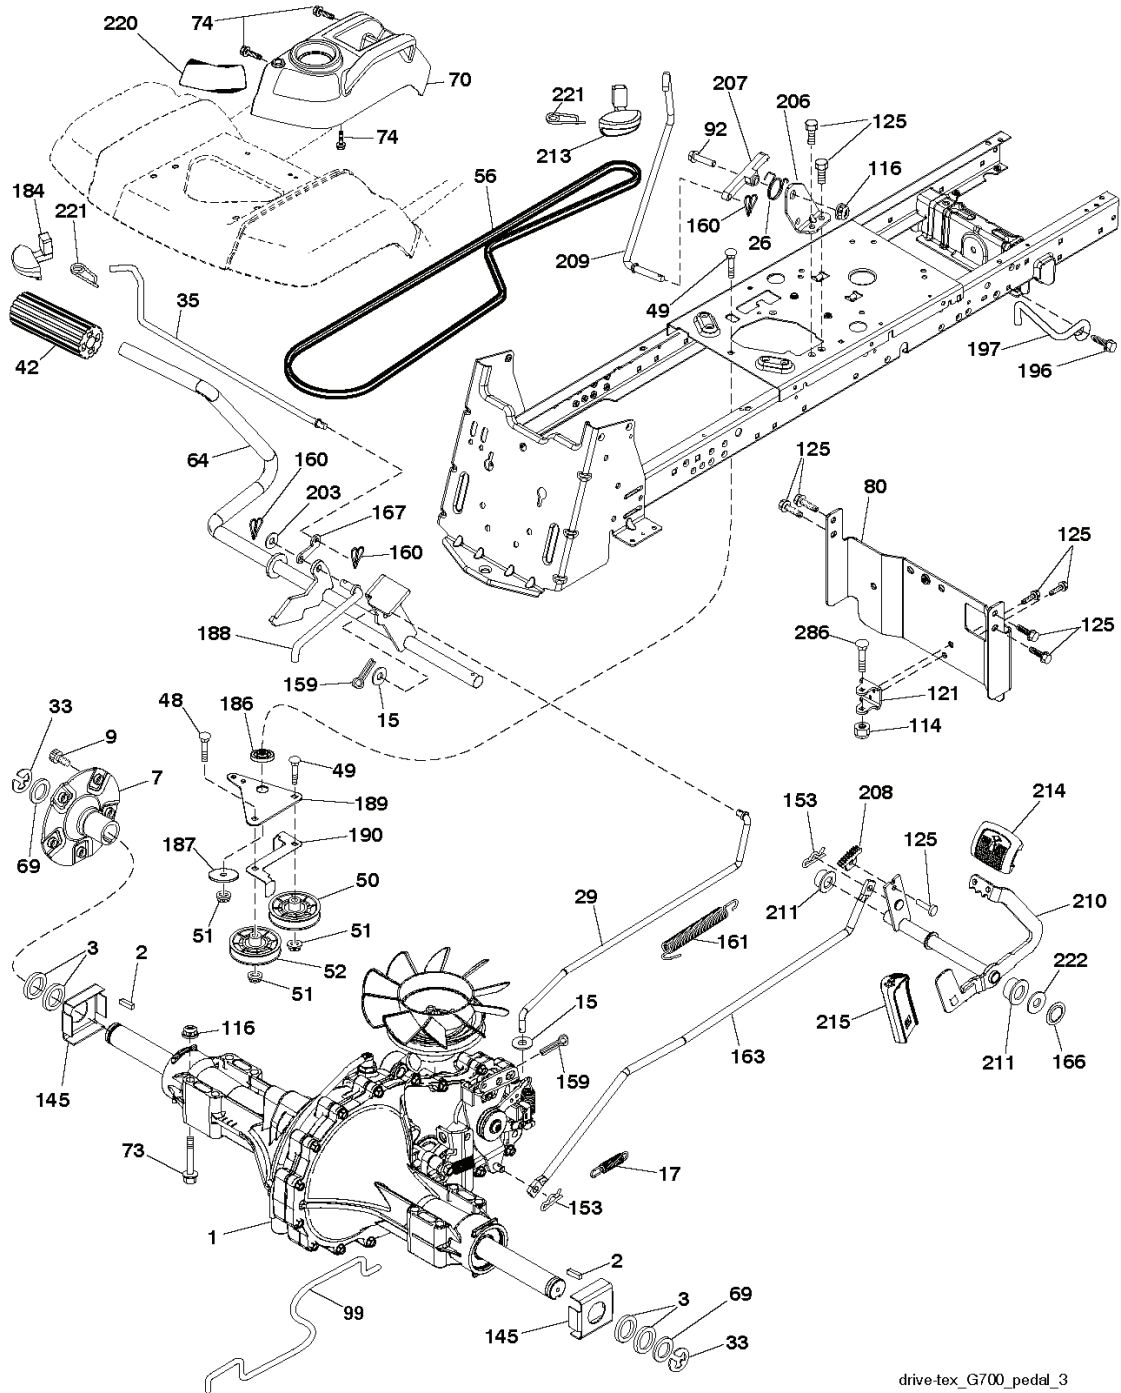

**TRACTOR - MODEL NO. 2748GLS (96043006500), PRODUCT NO. 960 43 00-65
DRIVE**

drive-tex_G700_pedal_3

REF.	PART NO.	DESCRIPTION	REMARK	QTY.	KIT
1				1	
2	532007070	KEY		1	
3	532007563	WASHER		1	
7	532199837	WHEEL		1	
9	532140080	BOLT		1	
15	819131316	WASHER		1	
17	532197296	SPRING		1	
26	532199679	SPRING		1	
29	532418186	*MUD TIE AND WHEEL FRONT PASSE		1	
33	812000053	E-CLIP		1	
35	532199591	ROD		1	
42	532124872	PEDAL RUBBER		1	
48	872110612	BOLT		1	
49	872110614	BOLT		1	
50	532194327	PULLEY		1	
51	873900600	NUT		1	
52	532194326	PULLEY		1	
56	532420807	BELT		1	
64	532197865	SHAFT		1	
69	532123800	WASHER		1	
70	532400530	PANEL		1	
73	874490548	BOLT		1	
74	532142432	SCREW		1	
80	532418184	STRAP TORQUE		1	
92	874760520	BOLT		1	
99	532418188	*1 FRONT MUD TIRE AND ALLOY W		1	
114	873800500	LOCK NUT		1	
116	873900500	NUT		1	
121	532175611	CHAPPE DE FIXATION		1	
125	817000512	SCREW		1	
145	532163168	WASHER		1	
153	532124788	RETAINER RING		1	
159	876020412	SPLIT PIN		1	
160	532169484	PIN		1	
161	532105709	SPRING		1	
163	532418185	*MUD TIRE AND WHEEL FRONT 1		1	
166	532197290	NUT		1	
167	532405257	LATCH		1	
184	532403118	CONTROL		1	
186	532194321	SPACER		1	
187	819133210	WASHER		1	
188	532194323	LINK		1	
189	532407504	DECAL		1	
190	532407505	SPRING		1	
196	817000616	SCREW		1	
197	532199769	BRACKET		1	
203	819111116	WASHER		1	
206	532197867	BRACKET		1	
207	532197868	LATCH		1	
208	532197869	SUPPORT		1	
209	532199592	ROD		1	
210	532197860	ARM		1	
211	532120183	BEARING		1	
213	532403119	CONTROL		1	
214	532416863	PEDAL FORWARD.HUSQVARNA.DEALER		1	
215	532401723	PEDAL		1	
220	532198908	LENS		1	
221	532403187	SPRING		1	
222	879212010	WASHER		1	
286	872110522	BOLT		1