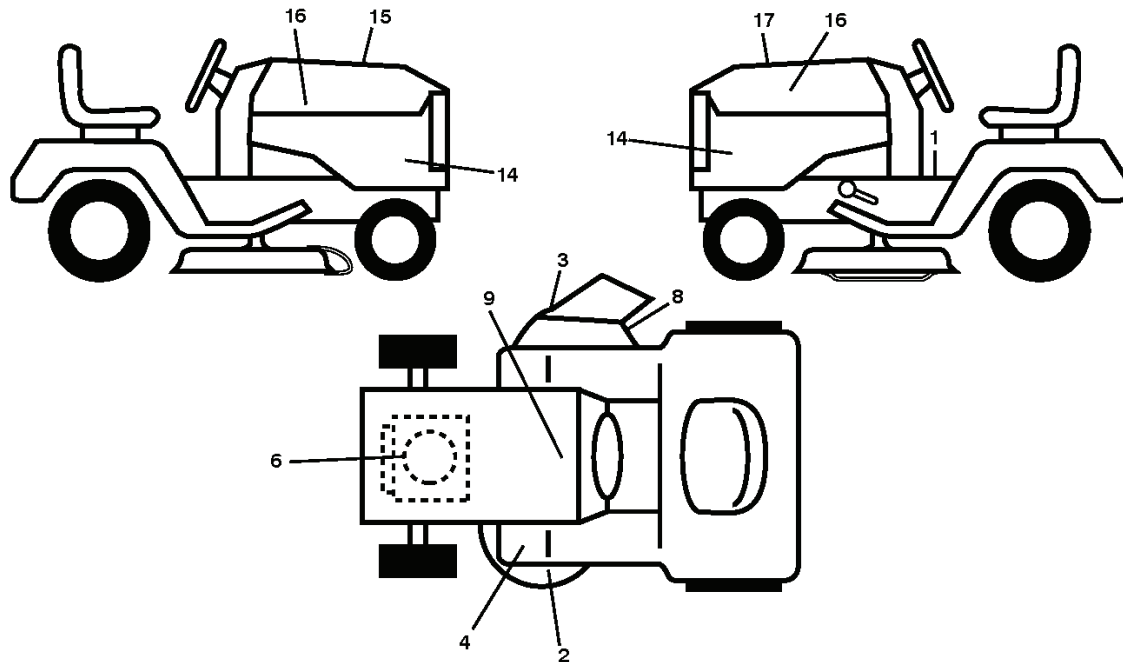

**TRACTOR - MODEL NO. 2748GLS (96043006500), PRODUCT NO. 960 43 00-65
DECALS**

KEY NO.	PART NO.	DESCRIPTION
1	532 41 16-58	Decal, Operator's
2	532 41 82-77	Decal, Deck Airinduct
3	532 17 05-63	Decal, Warning
4	532 41 86-00	Decal, Pedal
6	532 41 84-97	Decal, Eng. H.P.
8	532 19 87-85	Decal, Mower Sch.
9	532 14 50-05	Decal, Battery Dnge/Poi
14	532 41 82-15	Decal, Panel Side

KEY NO.	PART NO.	DESCRIPTION
15	532 42 38-29	Decal, Cust. Resp.
16	532 42 47-89	Decal, Hood Logo
17	532 42 55-36	Decal, Replacement
--	532 16 69-60	Decal, Bypass
--	532 40 17-71	Pad, Footrest, LH
--	532 40 37-73	Pad, Footrest, RH