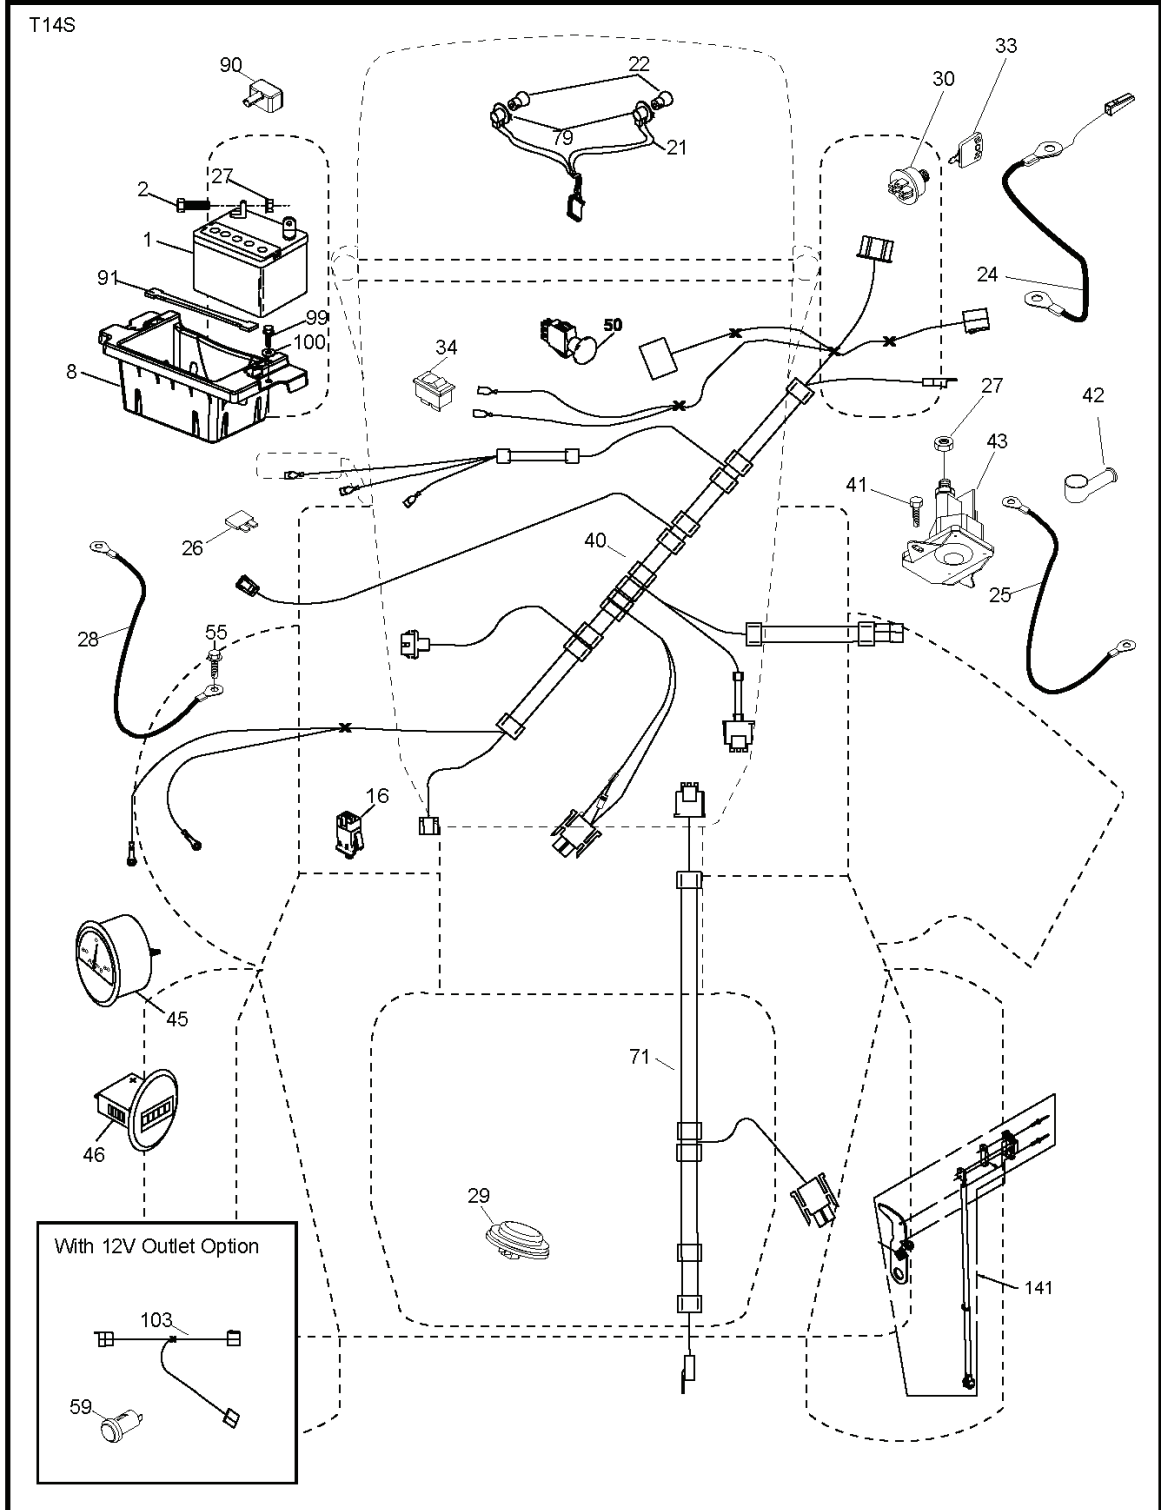

**TRACTOR - MODEL NO. 2748GLS (96043006500), PRODUCT NO. 960 43 00-65
ELECTRICAL**

REF.	PART NO.	DESCRIPTION	REMARK	QTY.	KIT
1	532163465	BATTERY		1	
2	874760412	BOLT		1	
8	532186491	BOX		1	
16	532176138	MICRO SWITCH		1	
21	532183759	HARNESS		1	
22	532004152	BULB		1	
24	532400253	CABLE		1	
25	532412895	CABLE.STARTER.6G.BL/RE*SUBS/2*		1	
26	532175158	FUSE		1	
27	873510400	NUT		1	
28	532145491	CABLE		1	
29	532401545	SWITCH		1	
30	532193350	IGNITION MODULE		1	
33	532411935	KEY		1	
34	532110712	SWITCH		1	
40	532402167	CABLE		1	
41	817720408	SCREW		1	
42	532131563	COVER		1	
43	532192507	SOLENOID		1	
45	532425270	GAUGE		1	
46	532425271	GAUGE		1	
50	532174651	SWITCH		1	
55	817060512	SCREW		1	
59	532400303	OUTLET-12 VOLT		1	
71	532194276	CABLE ASSY		1	
79	532175242	HOLDER		1	
90	532400724	COVER		1	
91	532190270	STRAP BATTERY MOUNT FRO		1	
99	817670412	SCREW		1	
100	819091416	WASHER		1	
103	532421747	HARNESS		1	
141	532421225	KIT.G700/G730.ROS.SERV(71750)		1