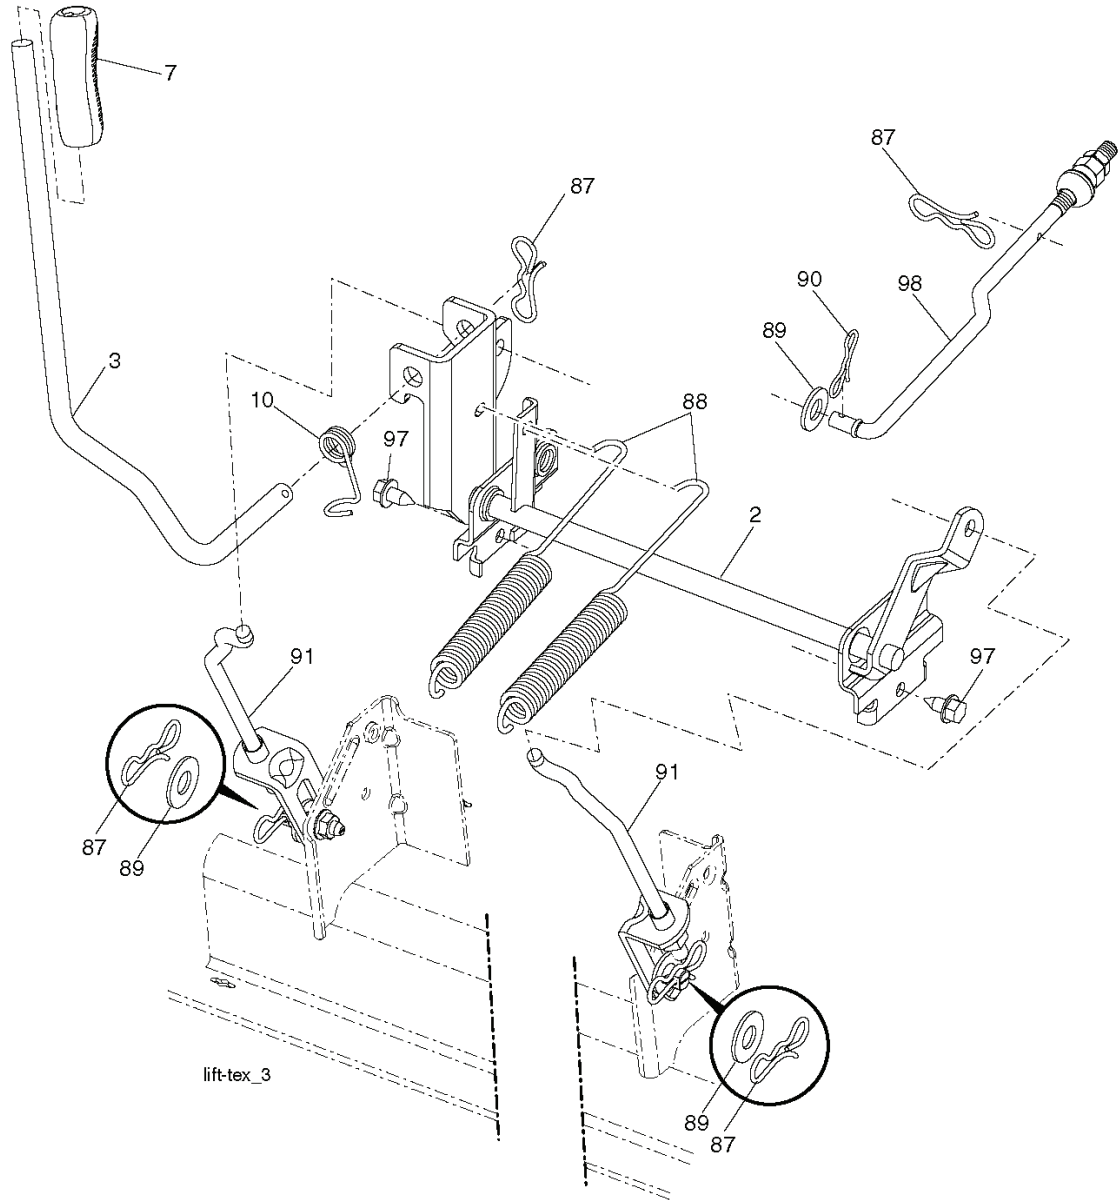

**TRACTOR - MODEL NO. 2748GLS (96043006500), PRODUCT NO. 960 43 00-65
MOWER LIFT**

KEY NO.	PART NO.	DESCRIPTION
2	532 19 52-23	Shaft Asm., Lift
3	532 19 52-30	Lever Asm., Lift RH
7	532 41 15-55	Grip, Lever
10	532 19 63-14	Spring Torsion
87	532 19 42-09	Pin Cotter 7/16 Bow Tie Lock
88	532 19 53-04	Spring Lift Assist
89	819 19 19-12	Washer Clear Zinc

KEY NO.	PART NO.	DESCRIPTION
90	532 19 42-08	Pin Cotter 5/16 Bow Tie Lock
91	532 19 79-84	Link Lift Susp Mower Rear
97	817 00 06-12	Screw 3/8-16 x .75
98	532 19 52-64	Link Lift Susp. Front Mower

NOTE: All component dimensions given in U.S. inches
1 inch = 25.4 mm