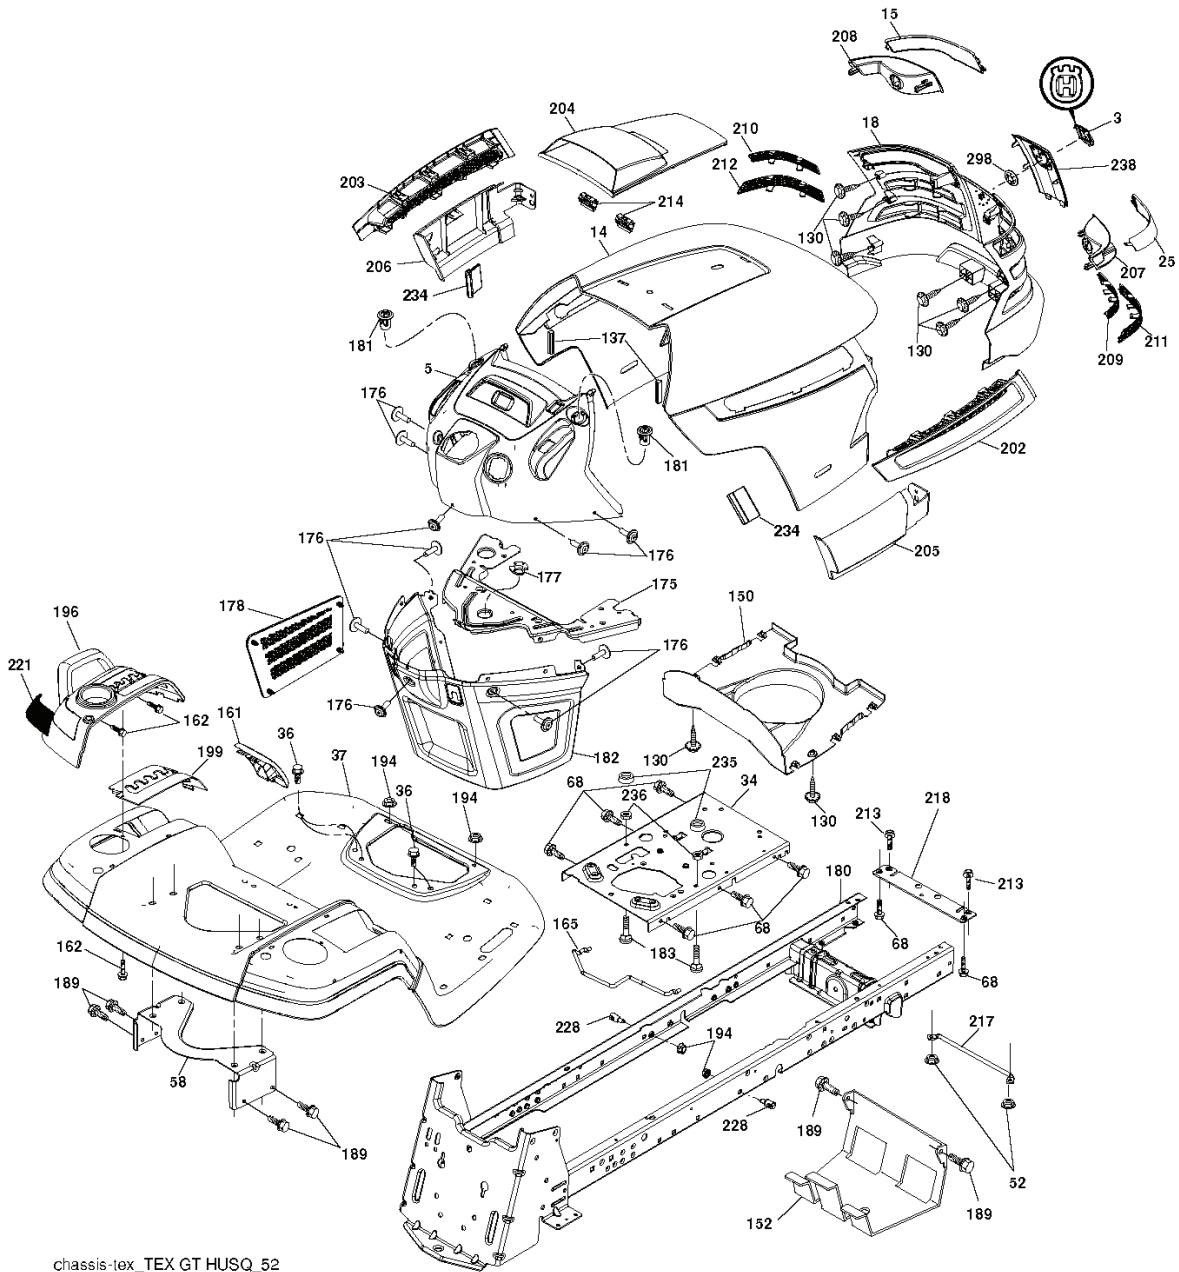

TRACTOR - MODEL NO. 2748GLS (96043006500), PRODUCT NO. 960 43 00-65
CHASSIS

chassis-tex_TEX GT HUSQ_52

REF.	PART NO.	DESCRIPTION	REMARK	QTY.	KIT
3	532405012	LOGOTYPE		1	
5	532425442	DASH		1	
14	532411046	HOOD		1	
15	532198907	LENS		1	
18	532408607	FRONT COVER		1	
25	532198906	LENS		1	
34	532196125	PLATE		1	
36	817060512	SCREW		1	
37	532401825	FENDER		1	
52	873680500	NUT		1	
58	532194314	BRACKET		1	
68	817490508	SCREW		1	
130	532416358	SCREW		1	
137	532407590	DAMPING PIECE		1	
150	532198512	BRACKET		1	
152	532199535	SHIELD		1	
161	532401826	CONSOLE		1	
162	532142432	SCREW		1	
165	532196826	BRACKET		1	
175	532196304	SUPPORT		1	
176	532400776	SCREW		1	
177	532195227	BUSHING		1	
178	532199782	NET		1	
180	532195477	FRAME		1	
181	532403025	BUSHING		1	
182	532406859	DASH		1	
183	874780520	BOLT		1	
189	817000512	SCREW		1	
194	873900500	NUT		1	
196	532417778	CONSOLE		1	
199	532198259	PLATE		1	
202	532403048	LIST		1	
203	532403076	LIST		1	
204	532416613	COVER		1	
205	532401709	LIST		1	
206	532401711	LIST		1	
207	532197198	LENS		1	
208	532197199	LENS		1	
209	532199130	INSERT		1	
210	532199131	INSERT		1	
211	532199132	INSERT		1	
212	532199133	INSERT		1	
213	874760512	BOLT		1	
214	532199145	CLIP		1	
217	532409167	ROD		1	
218	532196395	PLATE		1	
221	532198909	LENS		1	
228	532195161	STUD		1	
234	532404742	DAMPING PIECE		1	
235	532406129	SPACER		1	
236	873930500	NUT		1	
238	532408606	PLATE		1	
298	532110452	NUT		1