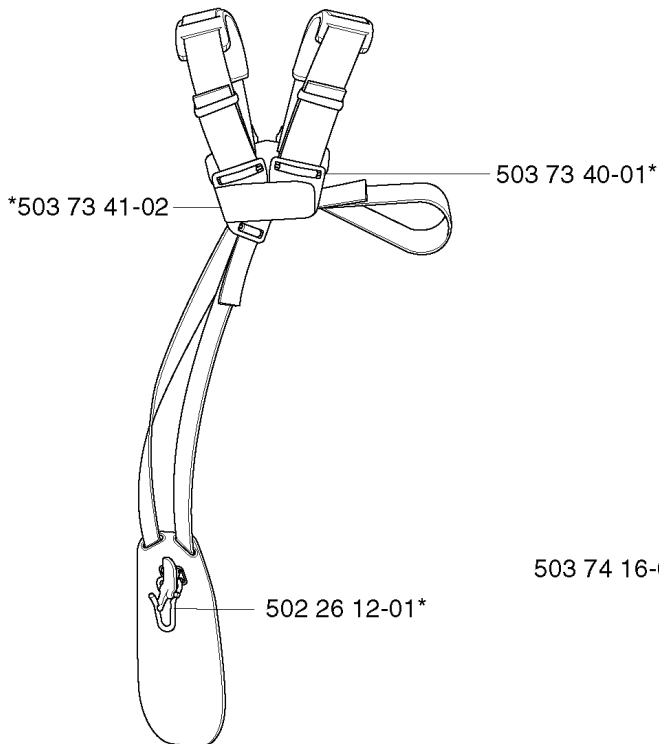

# **SPARE PARTS LIST**

**M** 付属品

一体型 537 08 76-01

---

REF.	PART NO.	DESCRIPTION	REMARK	QTY.	KIT
502 03 55-05	502035505	TRANSPORT GUARD		1	
502 28 59-01	502285901	STOP		1	
501 60 02-02	501600202	SCREWDRIVER		1	
502 21 58-01	502215801	WRENCH		1	
502 11 46-02	502114602	SOCKET WRENCH		1	
537 08 78-01	537087801	ATTACHMENT PLATE		1	
725 53 68-55	725536855	SCREW IHSCM	2X	1	
537 08 76-01	537087601	TRIMMER GUARD		1	

## 一体型 503 73 63-03 (R, R-X)

---

REF.	PART NO.	DESCRIPTION	REMARK	QTY.	KIT
5039764-01	503976401	GREASE		1	
5037363-03	503736303	HARNESS	R, R-X	1	
5037341-02	503734102	BUCKLE		1	
5022612-01	502261201	WELT HOOK		1	
5037416-01	503741601	HARNESS ASSY	T, T-X	1	
5037340-01	503734001	FRONT PIECE		1	
5370880-01	537088001	SAFETY GLASSES		1	

C

—\* 体型 503 94 11-01

REF.	PART NO.	DESCRIPTION	REMARK	QTY.	KIT
50394 11-01	503941101	GEAR ASSY		1	
50395 97-01	503959701	SCREW		1	
50394 12-01	503941201	GEAR HOUSING		1	
738 22 96-15	738229615	BALL BEARING		1	
738 21 01-04	738210104	BALL BEARING		1	
735 31 28-10	735312810	CIRCLIP		1	
537 01 30-01	537013001	DRIVER		1	
50394 14-01	503941401	SUPPORT FLANGE		1	
503 23 00-67	503230067	WASHER		1	
503 71 48-01	503714801	NUT BLADE		1	
731 23 12-01	731231201	HEXAGON NUT		1	
537 04 64-01	537046401	COVER		1	
503 20 25-16	503202516	SCREW IHSCM		1	
735 31 25-10	735312510	CIRCLIP		1	
735 31 11-00	735311100	CIRCLIP		1	
537 04 10-01	537041001	GEAR WHEEL KIT		1	
738 21 99-01	738219901	BALL BEARING		1	
738 21 99-00	738219900	BALL BEARING		1	
503 20 02-25	503200225	SCREW IHSCFM		1	
503 20 02-10	503200210	SCREW IHSCFM		1	

322 T  
325 T-X

---

REF.	PART NO.	DESCRIPTION	REMARK	QTY.	KIT
503 88 88-01	503888801	TUBE		1	
503 86 45-01	503864501	DRIVE SHAFT		1	
537 02 76-01	537027601	LABEL		1	
503 87 26-01	503872601	CLUTCH DRUM ASSY		1	
537 13 11-01	537131101	HOOK		1	
537 13 10-01	537131001	HANDLE		1	
537 08 81-01	537088101	HANDLE		1	
537 08 82-01	537088201	SPRING		4	
502 21 12-01	502211201	STAPLE		1	