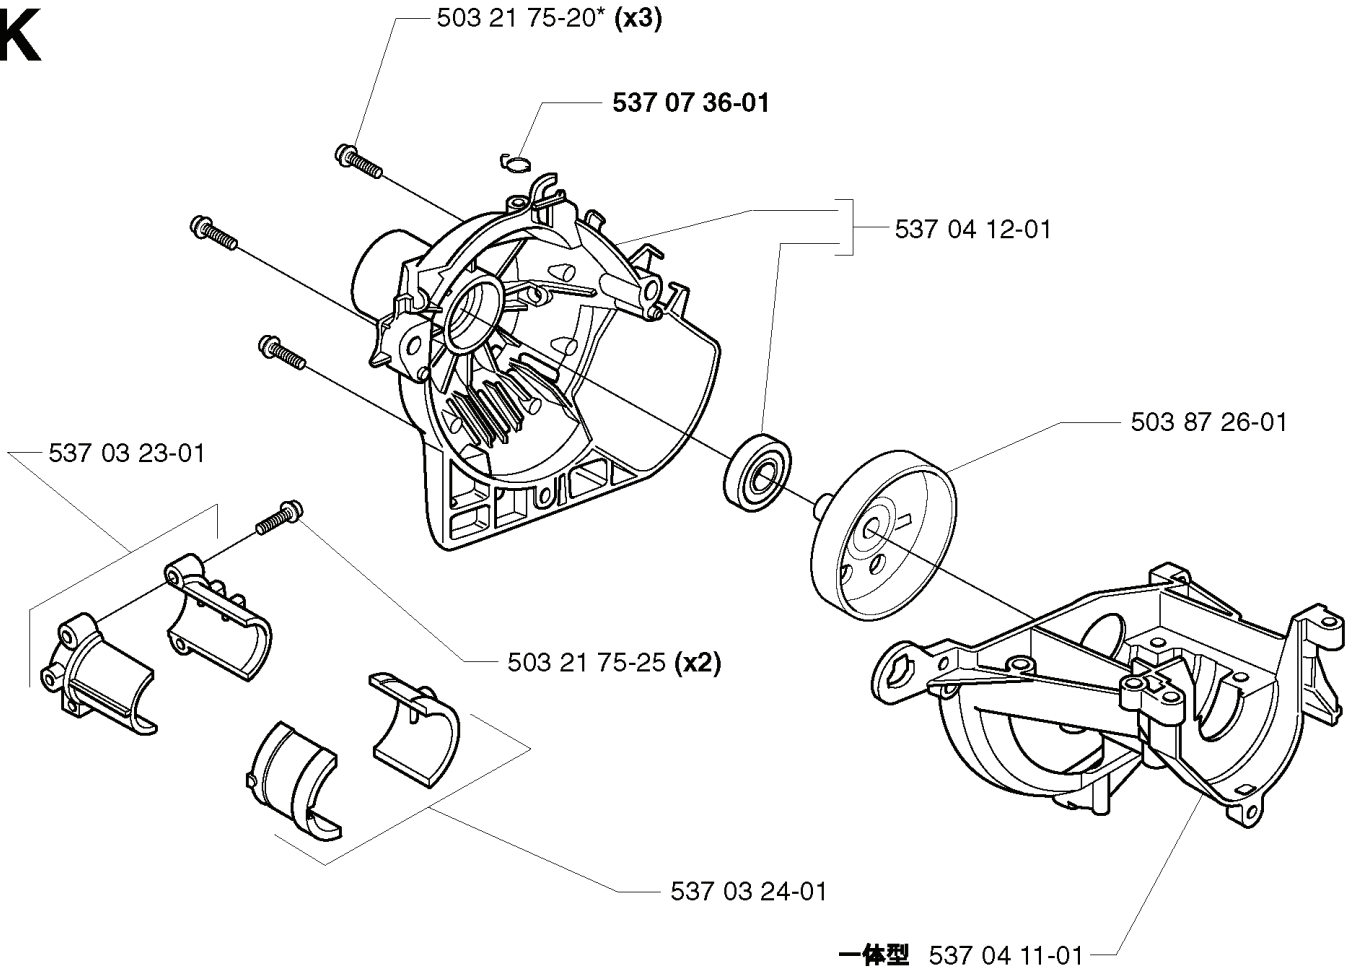

C

—\* 体型 503 94 11-01

REF.	PART NO.	DESCRIPTION	REMARK	QTY.	KIT
50394 11-01	503941101	GEAR ASSY		1	
50395 97-01	503959701	SCREW		1	
50394 12-01	503941201	GEAR HOUSING		1	
738 22 96-15	738229615	BALL BEARING		1	
738 21 01-04	738210104	BALL BEARING		1	
735 31 28-10	735312810	CIRCLIP		1	
537 01 30-01	537013001	DRIVER		1	
50394 14-01	503941401	SUPPORT FLANGE		1	
503 23 00-67	503230067	WASHER		1	
503 71 48-01	503714801	NUT BLADE		1	
731 23 12-01	731231201	HEXAGON NUT		1	
537 04 64-01	537046401	COVER		1	
503 20 25-16	503202516	SCREW IHSCM		1	
735 31 25-10	735312510	CIRCLIP		1	
735 31 11-00	735311100	CIRCLIP		1	
537 04 10-01	537041001	GEAR WHEEL KIT		1	
738 21 99-01	738219901	BALL BEARING		1	
738 21 99-00	738219900	BALL BEARING		1	
503 20 02-25	503200225	SCREW IHSCFM		1	
503 20 02-10	503200210	SCREW IHSCFM		1	

# D

503 98 12-03 322 R  
503 98 12-12 322 T  
503 98 12-16 325 R-X  
503 98 12-13 325 T-X

503 97 21-01  
503 96 13-01 (2x)

503 21 75-20 (3x)

503 87 18-01

503 87 21-01

503 21 75-20

---

REF.	PART NO.	DESCRIPTION	REMARK	QTY.	KIT
50398 12-03	503981203	LABEL	322 R	1	
50398 12-12	503981212	LABEL	322 T	1	
50398 12-16	503981216	LABEL	325 R-X	1	
50398 12-13	503981213	LABEL	325 T-X	1	
50397 21-01	503972101	COVER		1	
50396 13-01	503961301	SCREW	2X	1	
50387 18-01	503871801	CYLINDER COVER		1	
50387 21-01	503872101	HEAT PROTECTOR		1	
50321 75-20	503217520	SCREW IHSCFT	3X	1	

**K**

---

REF.	PART NO.	DESCRIPTION	REMARK	QTY.	KIT
503 21 75-20	503217520	SCREW IHSCFT		3	
537 03 23-01	537032301	CLAMPING SLEEVE ASSY		1	
503 21 75-25	503217525	SCREW IHSCFT		2	
537 03 24-01	537032401	INSULATOR		1	
537 04 11-01	537041101	CRANKCASE		1	
503 87 26-01	503872601	CLUTCH DRUM ASSY		1	
537 04 12-01	537041201	CLUTCH COVER		1	
537 07 36-01	537073601	SPRING		1	