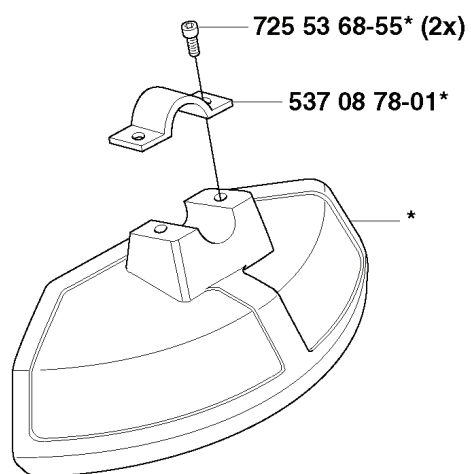

# **SPARE PARTS LIST**

**M** 付属品

一体型 537 08 76-01

---

REF.	PART NO.	DESCRIPTION	REMARK	QTY.	KIT
502 03 55-05	502035505	TRANSPORT GUARD		1	
502 28 59-01	502285901	STOP		1	
501 60 02-02	501600202	SCREWDRIVER		1	
502 21 58-01	502215801	WRENCH		1	
502 11 46-02	502114602	SOCKET WRENCH		1	
537 08 78-01	537087801	ATTACHMENT PLATE		1	
725 53 68-55	725536855	SCREW IHSCM	2X	1	
537 08 76-01	537087601	TRIMMER GUARD		1	