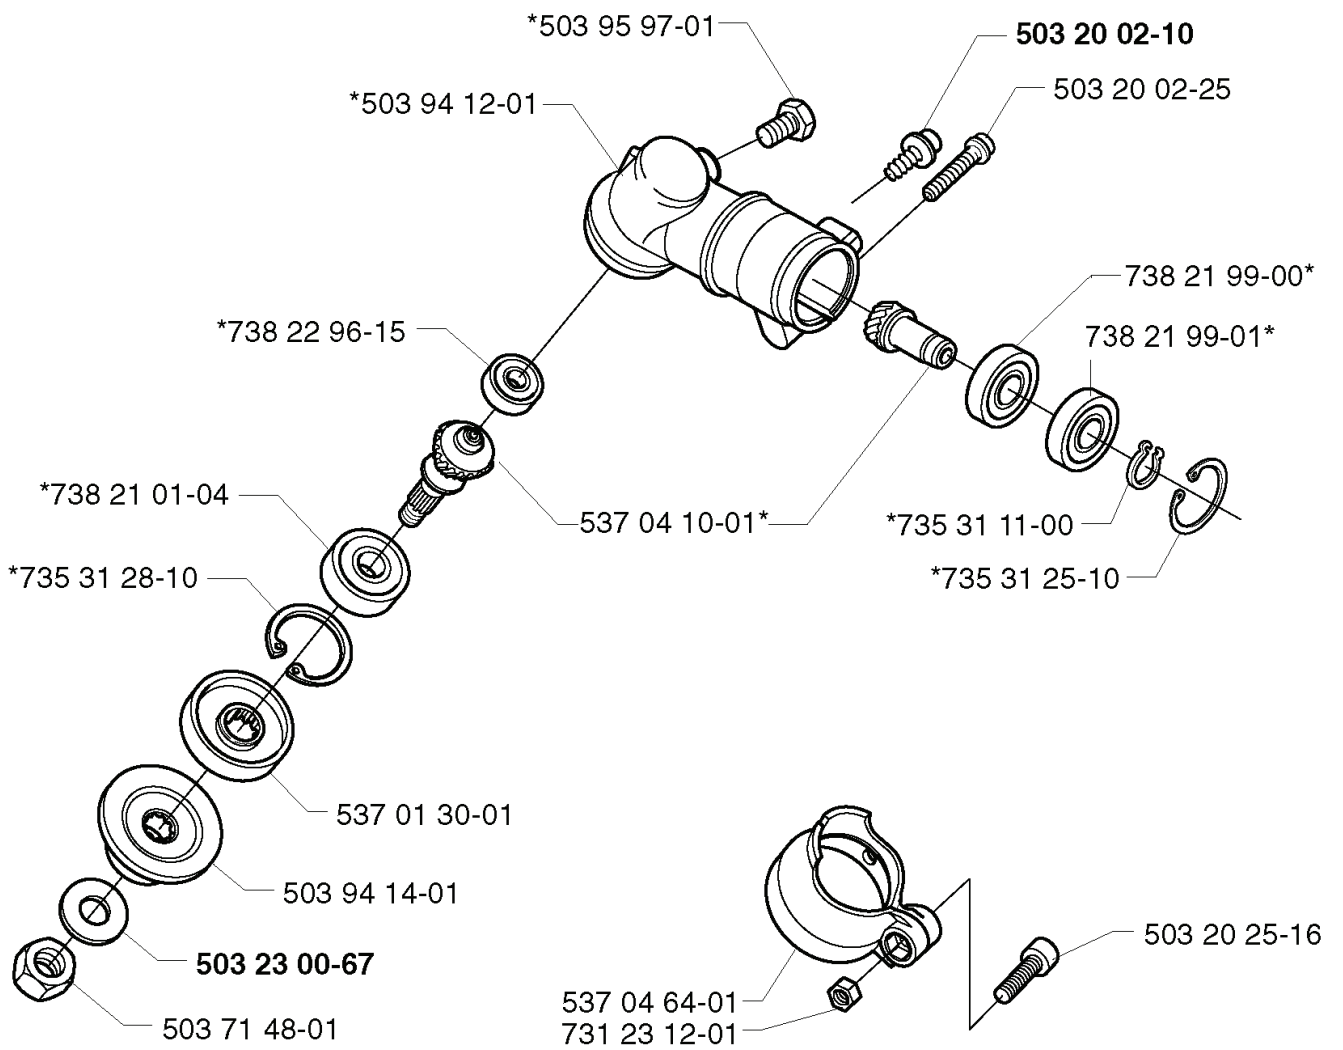

# **SPARE PARTS LIST**

**M** 付属品

一体型 537 08 76-01

---

REF.	PART NO.	DESCRIPTION	REMARK	QTY.	KIT
502 03 55-05	502035505	TRANSPORT GUARD		1	
502 28 59-01	502285901	STOP		1	
501 60 02-02	501600202	SCREWDRIVER		1	
502 21 58-01	502215801	WRENCH		1	
502 11 46-02	502114602	SOCKET WRENCH		1	
537 08 78-01	537087801	ATTACHMENT PLATE		1	
725 53 68-55	725536855	SCREW IHSCM	2X	1	
537 08 76-01	537087601	TRIMMER GUARD		1	

## 一体型 503 73 63-03 (R, R-X)

---

REF.	PART NO.	DESCRIPTION	REMARK	QTY.	KIT
5039764-01	503976401	GREASE		1	
5037363-03	503736303	HARNESS	R, R-X	1	
5037341-02	503734102	BUCKLE		1	
5022612-01	502261201	WELT HOOK		1	
5037416-01	503741601	HARNESS ASSY	T, T-X	1	
5037340-01	503734001	FRONT PIECE		1	
5370880-01	537088001	SAFETY GLASSES		1	

C

—\* 体型 503 94 11-01

REF.	PART NO.	DESCRIPTION	REMARK	QTY.	KIT
50394 11-01	503941101	GEAR ASSY		1	
50395 97-01	503959701	SCREW		1	
50394 12-01	503941201	GEAR HOUSING		1	
738 22 96-15	738229615	BALL BEARING		1	
738 21 01-04	738210104	BALL BEARING		1	
735 31 28-10	735312810	CIRCLIP		1	
537 01 30-01	537013001	DRIVER		1	
50394 14-01	503941401	SUPPORT FLANGE		1	
503 23 00-67	503230067	WASHER		1	
503 71 48-01	503714801	NUT BLADE		1	
731 23 12-01	731231201	HEXAGON NUT		1	
537 04 64-01	537046401	COVER		1	
503 20 25-16	503202516	SCREW IHSCM		1	
735 31 25-10	735312510	CIRCLIP		1	
735 31 11-00	735311100	CIRCLIP		1	
537 04 10-01	537041001	GEAR WHEEL KIT		1	
738 21 99-01	738219901	BALL BEARING		1	
738 21 99-00	738219900	BALL BEARING		1	
503 20 02-25	503200225	SCREW IHSCFM		1	
503 20 02-10	503200210	SCREW IHSCFM		1	

322 T  
325 T-X

---

REF.	PART NO.	DESCRIPTION	REMARK	QTY.	KIT
503 88 88-01	503888801	TUBE		1	
503 86 45-01	503864501	DRIVE SHAFT		1	
537 02 76-01	537027601	LABEL		1	
503 87 26-01	503872601	CLUTCH DRUM ASSY		1	
537 13 11-01	537131101	HOOK		1	
537 13 10-01	537131001	HANDLE		1	
537 08 81-01	537088101	HANDLE		1	
537 08 82-01	537088201	SPRING		4	
502 21 12-01	502211201	STAPLE		1	