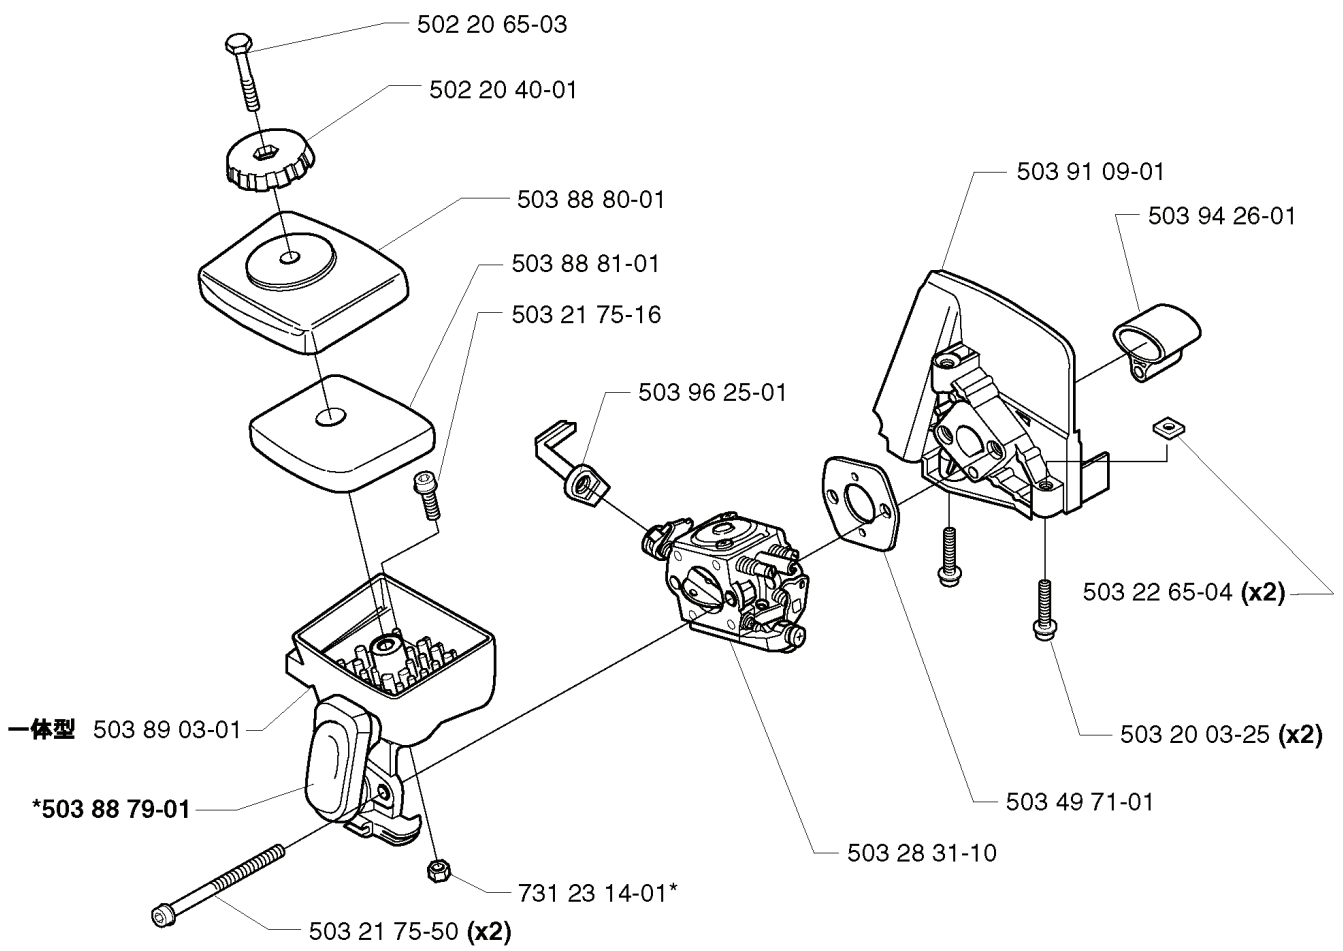

322 T  
325 T-X

---

REF.	PART NO.	DESCRIPTION	REMARK	QTY.	KIT
503 88 88-01	503888801	TUBE		1	
503 86 45-01	503864501	DRIVE SHAFT		1	
537 02 76-01	537027601	LABEL		1	
503 87 26-01	503872601	CLUTCH DRUM ASSY		1	
537 13 11-01	537131101	HOOK		1	
537 13 10-01	537131001	HANDLE		1	
537 08 81-01	537088101	HANDLE		1	
537 08 82-01	537088201	SPRING		4	
502 21 12-01	502211201	STAPLE		1	

**F**

—\* 体型 503 87 33-02

—体型 503 85 28-01

REF.	PART NO.	DESCRIPTION	REMARK	QTY.	KIT
503 87 33-02	503873302	BRIDGE		1	
735 31 08-20	735310820	E-CLIP		1	
731 71 16-51	731711651	HEXAGON NUT FLANGE		1	
503 21 77-16	503217716	SCREW IH SCT		1	
503 87 36-01	503873601	SPRING		1	
503 87 35-01	503873501	STARTER PAWL		1	
503 96 49-01	503964901	STARTER PULLEY		1	
537 03 41-01	537034101	PROTECTIVE PLATE	325	1	
503 21 71-20	503217120	SCREW IH SCT		3	
503 21 75-20	503217520	SCREW IH SCFT		1	
503 97 98-13	503979813	DECAL	325 T-X	1	
503 97 98-19	503979819	DECAL	325 R-X	1	
503 97 98-12	503979812	DECAL	322 T	1	
503 97 98-03	503979803	DECAL	322 R	1	
503 85 87-01	503858701	STARTER HOUSING		1	
537 00 84-01	537008401	STARTER HANDLE		1	
503 85 89-01	503858901	STARTER ROPE		1	
503 85 28-01	503852801	STARTER ASSY		1	

# E

REF.	PART NO.	DESCRIPTION	REMARK	QTY.	KIT
502 20 65-03	502206503	SCREW EHMM		1	
502 20 40-01	502204001	KNOB		1	
503 88 80-01	503888001	FILTER COVER		1	
503 88 81-01	503888101	AIR FILTER		1	
503 21 75-16	503217516	SCREW IHSCFT		1	
503 96 25-01	503962501	CHOKE CONTROL		1	
503 89 03-01	503890301	FILTER HOLDER		1	
503 88 79-01	503887901	HUB CAP		1	
503 21 75-50	503217550	SCREW IHSCFT		2	
731 23 14-01	731231401	HEXAGON NUT		1	
503 28 31-10	503283110	CARBURETTOR		1	
503 49 71-01	503497101	GASKET		1	
503 20 03-25	503200325	SCREW IHSCFM		2	
503 22 65-04	503226504	SQUARE NUT		2	
503 94 26-01	503942601	INLET PIPE		1	
503 91 09-01	503910901	INSULATION WALL		1	