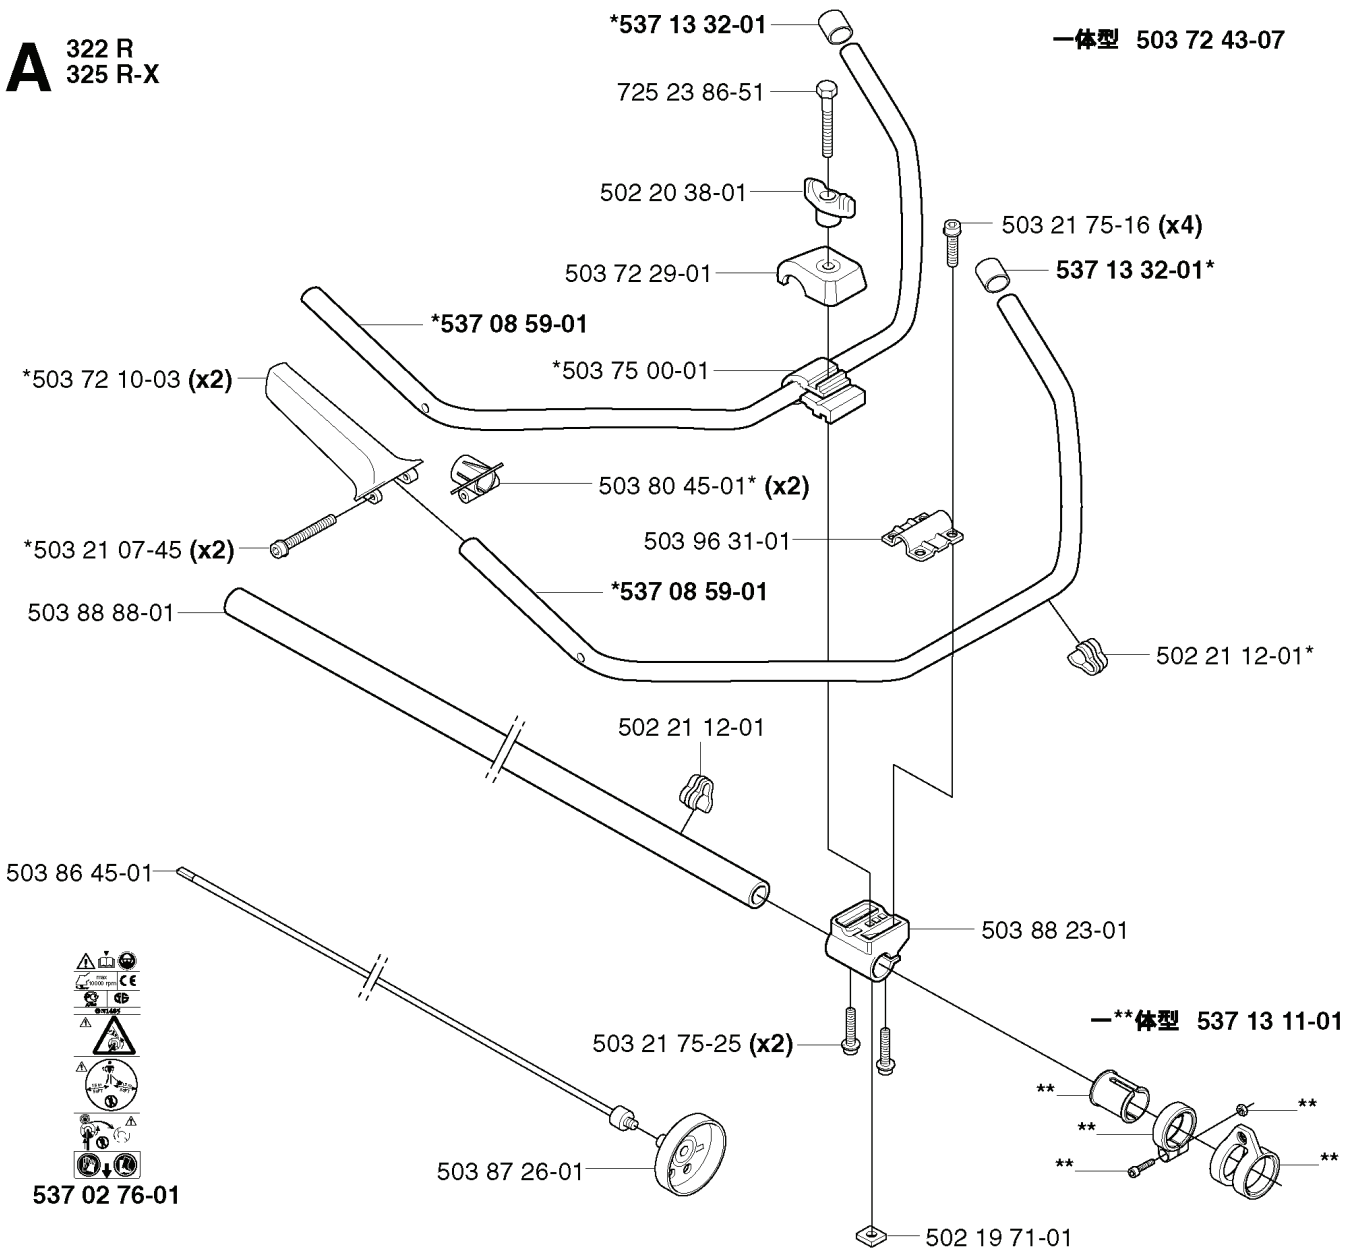

A 322 R
325 R-X

一体型 503 72 43-07

537 02 76-01