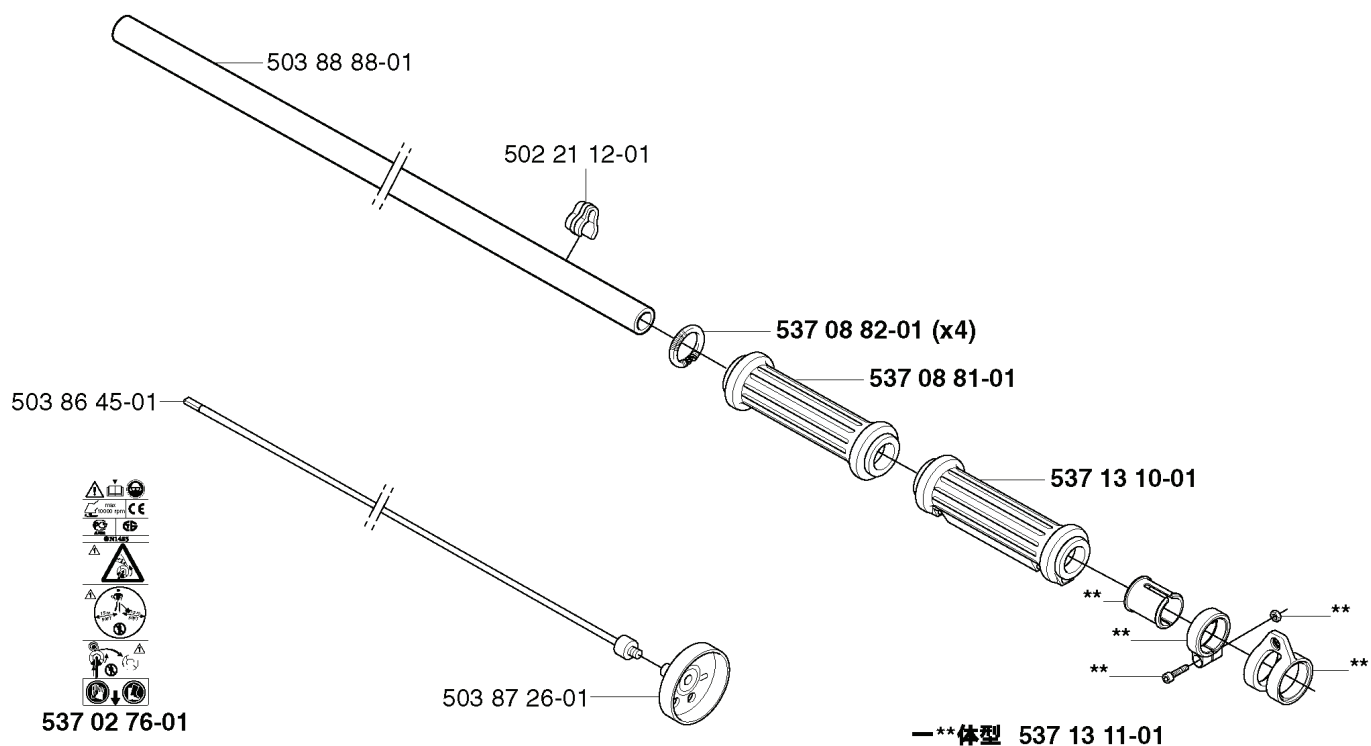

**K**

---

REF.	PART NO.	DESCRIPTION	REMARK	QTY.	KIT
503 21 75-20	503217520	SCREW IHSCFT		3	
537 03 23-01	537032301	CLAMPING SLEEVE ASSY		1	
503 21 75-25	503217525	SCREW IHSCFT		2	
537 03 24-01	537032401	INSULATOR		1	
537 04 11-01	537041101	CRANKCASE		1	
503 87 26-01	503872601	CLUTCH DRUM ASSY		1	
537 04 12-01	537041201	CLUTCH COVER		1	
537 07 36-01	537073601	SPRING		1	

# J

REF.	PART NO.	DESCRIPTION	REMARK	QTY.	KIT
537 03 20-02	537032002	PISTON	322	1	
537 03 20-04	537032004	PISTON	325	1	
503 28 90-38	503289038	PISTON RING	322	2	
503 28 90-30	503289030	PISTON RING	325	2	
503 71 22-01	503712201	BEARING		1	
537 01 32-72	537013272	PISTON	322	1	
537 01 32-74	537013274	PISTON	325	1	
737 44 08-00	737440800	CIRCLIP		2	
503 20 02-35	503200235	SCREW IHSCFM		4	
537 01 41-01	537014101	GASKET		1	
537 03 94-01	537039401	MUFFLER ASSY		1	
503 87 17-01	503871701	SPARK ARRESTER SCREEN		1	
503 20 29-50	503202950	SCREW IHSCFM		2	

322 T  
325 T-X

---

REF.	PART NO.	DESCRIPTION	REMARK	QTY.	KIT
503 88 88-01	503888801	TUBE		1	
503 86 45-01	503864501	DRIVE SHAFT		1	
537 02 76-01	537027601	LABEL		1	
503 87 26-01	503872601	CLUTCH DRUM ASSY		1	
537 13 11-01	537131101	HOOK		1	
537 13 10-01	537131001	HANDLE		1	
537 08 81-01	537088101	HANDLE		1	
537 08 82-01	537088201	SPRING		4	
502 21 12-01	502211201	STAPLE		1	