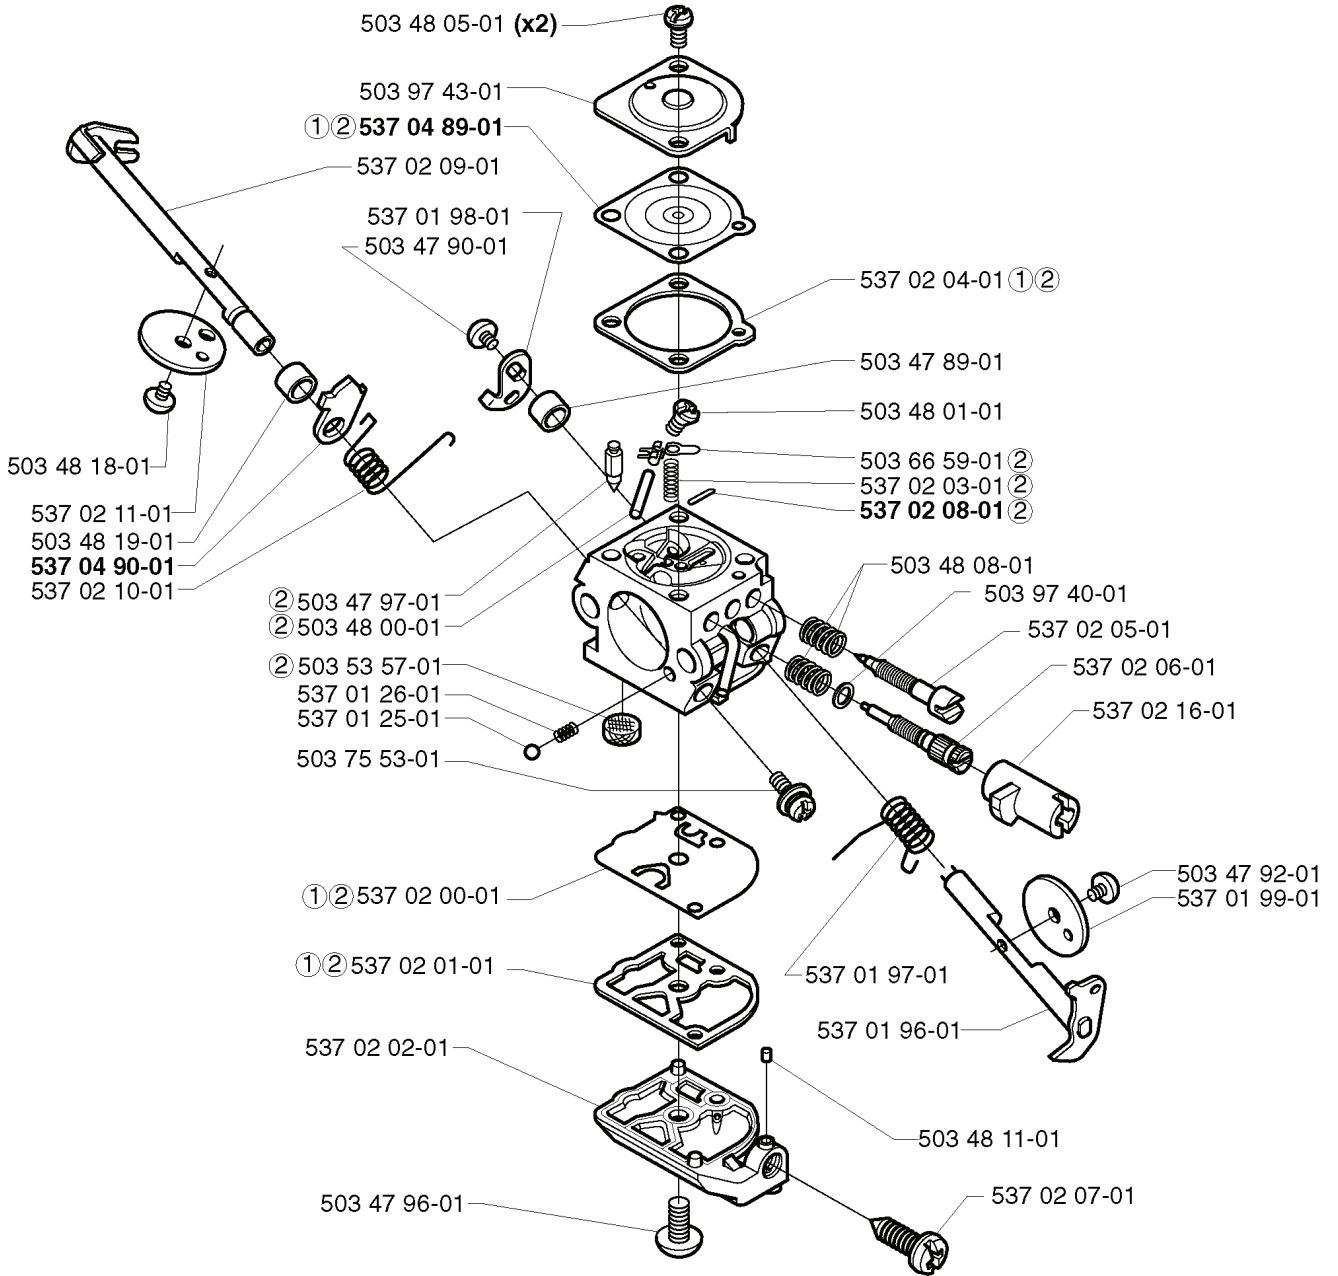

R

一体型 503 28 31-10

ZAMA C1Q - EL 11

① 531 00 45-52
ガスケットセット

② 531 00 45-53
ガスケットセット