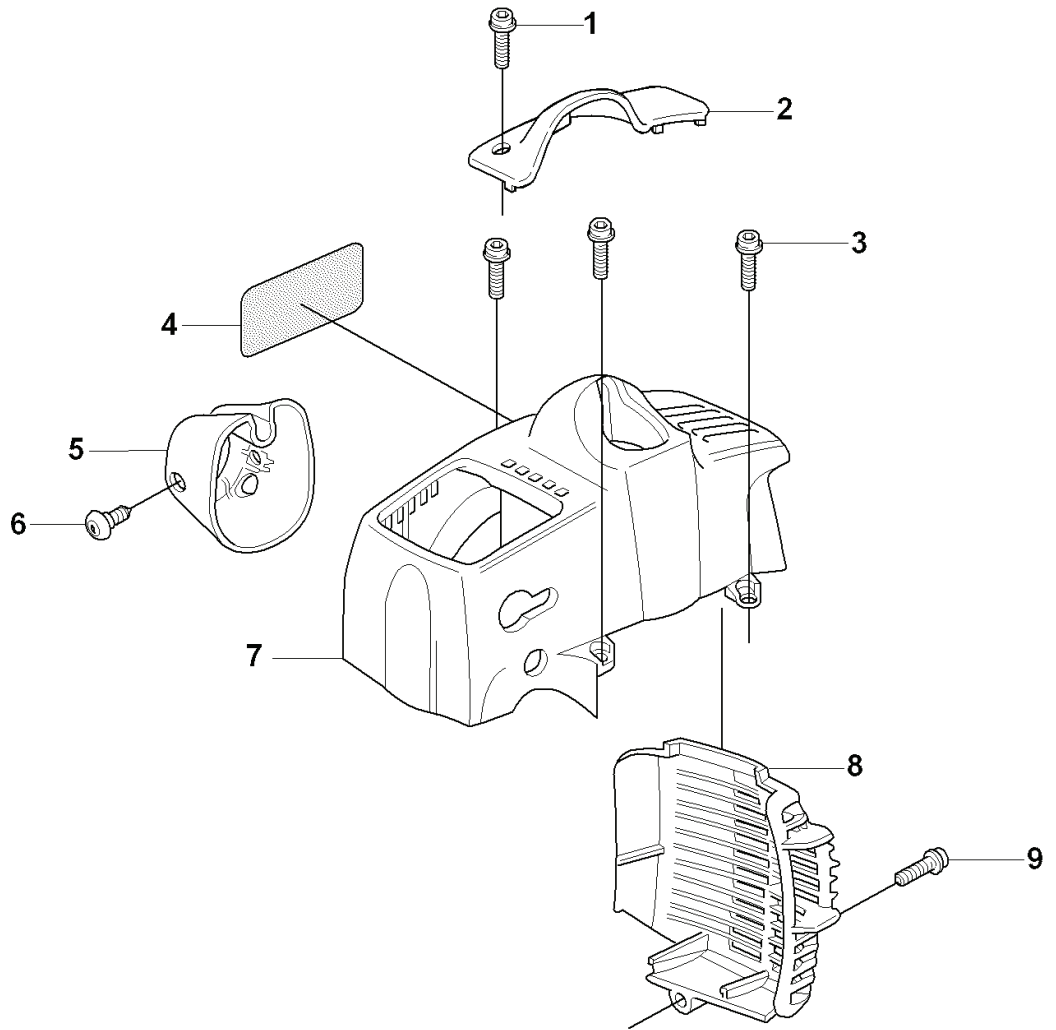

H 323C, L, LD, R, RJ, 325CX, Lx, LDx, Rx, RJx
COVER

REF.	PART NO.	DESCRIPTION	REMARK	QTY.	KIT
1	503213512	SCREW CCRPANT		2	
2	537104401	ARM PROTECTION		1	
3	503216820	SCREW IHSCFT		3	
3	503200316	SCREW IHSCFM		3	
4	537353314	LABEL		1	
4	537353316	LABEL		1	
4	537353317	LABEL		1	
4	537353315	LABEL		1	
4	537353320	LABEL		1	
4	537353324	LABEL		1	
4	537353322	LABEL		1	
4	537353323	LABEL		1	
4	537353326	LABEL		1	
5	503972101	COVER		1	
6	503961301	SCREW		2	
7	503871802	CYLINDER COVER		1	
8	537320803	HEAT PROTECTOR		1	
9	503216820	SCREW IHSCFT		1	
9	503200316	SCREW IHSCFM		1