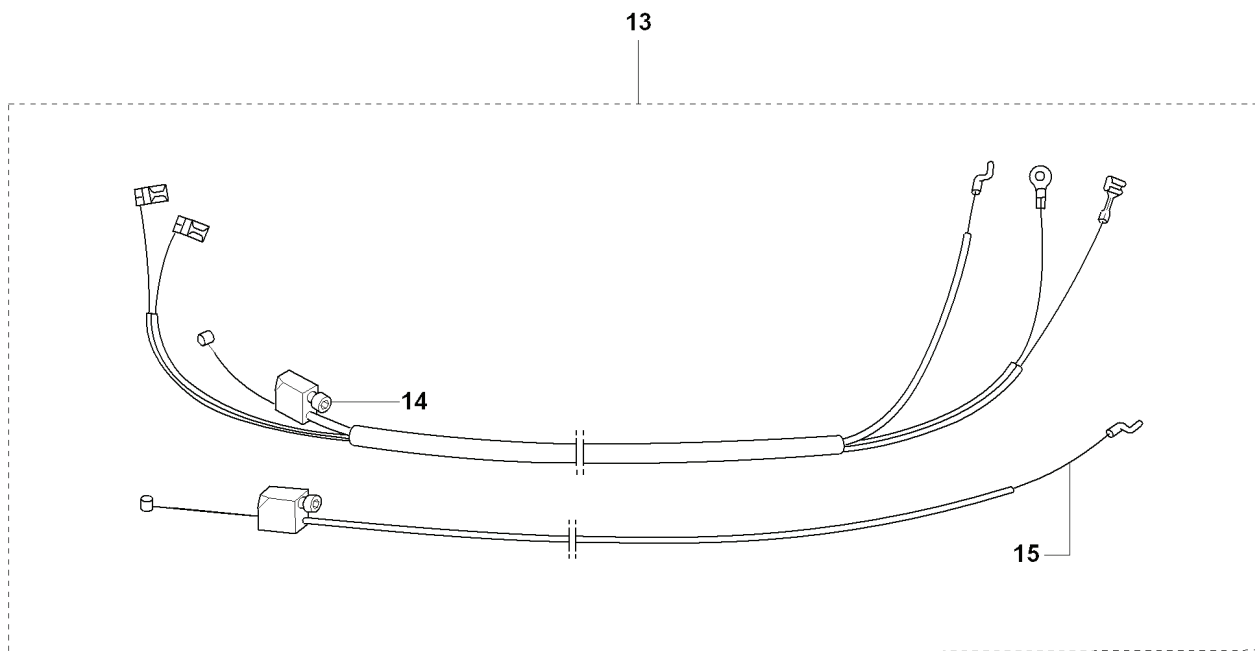

G 323R, 325Rx
THROTTLE CONTROLS

REF.	PART NO.	DESCRIPTION	REMARK	QTY.	KIT
1	537424513	HANDLE ASSY		1	
2	503216616	SCREW IH SCT		2	1
3	537419001	SWITCH		1	1
4	537160701	THROTTLE LOCKOUT		1	1
5	506497701	THROTTLE CONTROL		1	1
6	537174301	SPRING		1	1
7	537174201	SPRING THROTTLE TRIG		1	1
8	537160302	HANDLE HALF		1	1
10	537160209	HANDLE HALF		1	1
11	503221013	HEXAGON NUT		1	1
12	503200735	SCREW IH SCFM		1	
13	537424401	WIRING ASSY		1	
14	503216616	SCREW IH SCT		1	13
15	537173901	THROTTLE CABLE ASSY		1	13