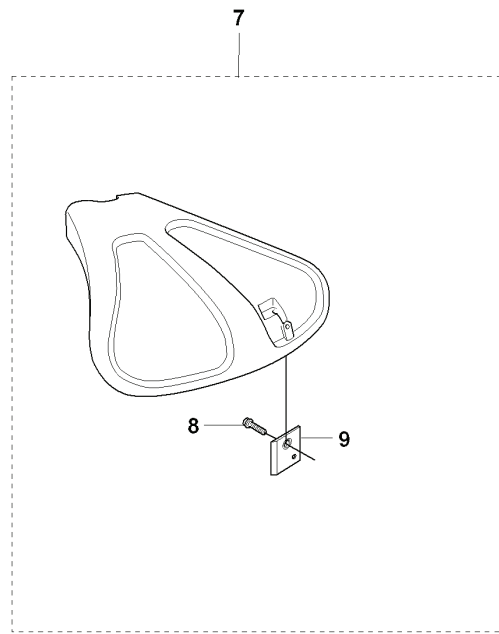

R 323C, L, LD, R, RJ, 325CX, Lx, LDx, Rx, RJx
ACCESSORIES

REF.	PART NO.	DESCRIPTION	REMARK	QTY.	KIT
1	537299501	SAW BLADE GUARD		1	
2	725236871	SCREW EHHM		2	1
3	537047501	CLAMP		1	1
4	537293401	ADAPTER		1	1
5	502272201	SAW BLADE GUARD		1	1
6	503217516	SCREW IHSCT		4	1
7	537076701	TRIMMER GUARD		1	
8	503210716	SCREW IHSCT		1	7
9	503798801	BLADE		1	7
10	503934202	COMBINATION GUARD		1	
11	503210716	SCREW IHSCT		1	10
12	503798801	BLADE		1	10
13	503977101	TRIMMER GUARD ASSY		1	
14	503210716	SCREW IHSCT		1	13
15	503798801	BLADE		1	13