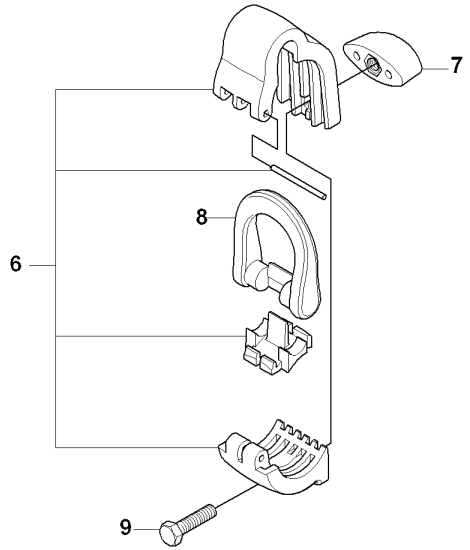

**R** 323C, L, LD, R, RJ, 325CX, Lx, LDx, Rx, RJx  
ACCESSORIES

REF.	PART NO.	DESCRIPTION	REMARK	QTY.	KIT
1	537299501	SAW BLADE GUARD		1	
2	725236871	SCREW EHHM		2	1
3	537047501	CLAMP		1	1
4	537293401	ADAPTER		1	1
5	502272201	SAW BLADE GUARD		1	1
6	503217516	SCREW IHSCT		4	1
7	537076701	TRIMMER GUARD		1	
8	503210716	SCREW IHSCT		1	7
9	503798801	BLADE		1	7
10	503934202	COMBINATION GUARD		1	
11	503210716	SCREW IHSCT		1	10
12	503798801	BLADE		1	10
13	503977101	TRIMMER GUARD ASSY		1	
14	503210716	SCREW IHSCT		1	13
15	503798801	BLADE		1	13

**T** 323C, L, LD, R, RJ, 325CX, Lx, LDx, Rx, RJx  
ACCESSORIES

1

1,0 lit.

2

3

4

5

6

REF.	PART NO.	DESCRIPTION	REMARK	QTY.	KIT
1	531009248	FILTER OIL		1	
2	502285901	STOP		1	
3	501600203	SCREWDRIVER		1	
4	502114602	SOCKET WRENCH		1	
5	502215801	WRENCH		1	
6	537353601	LOOP		1	
7	537130402	KNOB		0	
8	537350101	LOOP		0	6
9	725233151	SCREW		1	
10	503976401	GREASE		1	
11	537312901	TRANSPORT GUARD		1	
12	503734001	FRONT PIECE		0	
13	503734102	BUCKLE		0	
14	502022802	WELT HOOK		1	
15	537216201	HARNESS		1	
15	537216202	HARNESS		0	