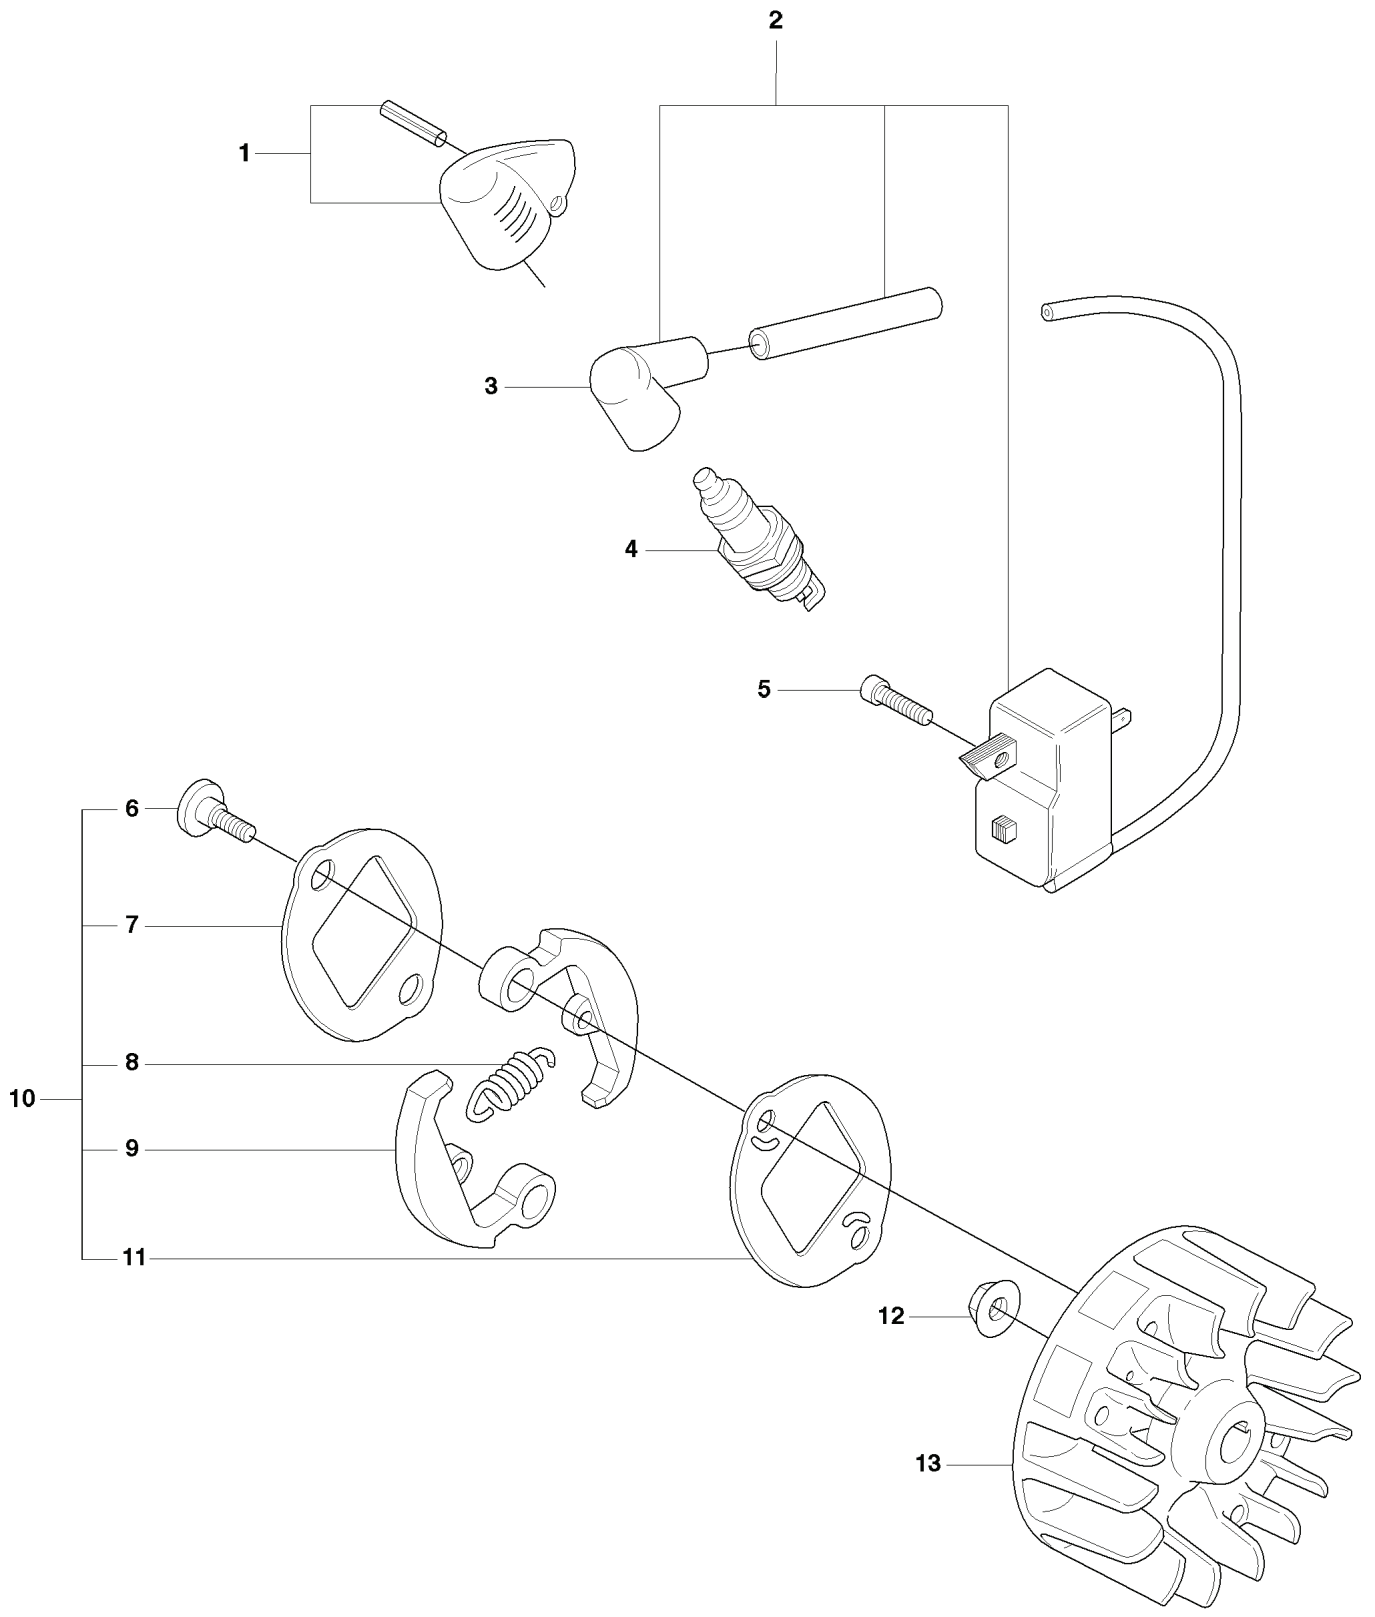

# **SPARE PARTS LIST**

# K2 323C, L, LD, R, RJ, 325CX, Lx, LDx, Rx, RJx STARTER

---

REF.	PART NO.	DESCRIPTION	REMARK	QTY.	KIT
1	503873305	STARTER PAWL		2	
2	735310820	E-CLIP		1	1
3	503873601	SPRING		2	1
4	503873502	STARTER PAWL		2	1
6	503852806	STARTER ASSY		0	
7	537379302	SPACING SLEEVE		2	6
8	503217716	SCREW IH SCT		1	6
9	503858901	STARTER ROPE		1	6
10	537008401	STARTER HANDLE		1	6
11	503964901	STARTER PULLEY		1	6
12	503858702	STARTER HOUSING		1	6
13	537379302	SPACING SLEEVE		1	6
14	537034101	PROTECTIVE PLATE		1	
15	503200316	SCREW IHSCFM		1	
16	503216618	SCREW IH SCT		1	
17	503200316	SCREW IHSCFM		2	

---

REF.	PART NO.	DESCRIPTION	REMARK	QTY.	KIT
1	725238651	SCREW EHHM		1	
2	502203801	KNOB		1	
3	503722901	COVER		1	
4	503724309	HANDLEBAR		1	
5	537172801	HANDLE		1	4
6	537172901	COVER		1	4
7	731231401	HEXAGON NUT		1	4
8	503750001	HANDLEBAR BRACKET		1	4
9	502211201	STAPLE		1	4
10	503200245	SCREW IHSCFM		1	4
11	503888801	TUBE		1	
12	502211201	STAPLE		1	
13	503882301	BRACKET		1	
14	503200716	SCREW IHSCFM		1	
15	503941001	HOOK		1	
16	503217525	SCREW IHSCFT		2	
17	502197101	SQUARE NUT		1	
18	731231401	HEXAGON NUT		1	
19	537234801	DRIVE SHAFT		1	
20	735311200	CIRCLIP		1	
21	537237501	CLUTCH DRUM ASSY		1	
22	537294801	LABEL		1	

**M** 323C, L, LD, R, RJ, 325CX, Lx, LDx, Rx, RJx  
IGNITION & CLUTCH

---

REF.	PART NO.	DESCRIPTION	REMARK	QTY.	KIT
1	537045801	COVER		1	
2	537418701	IGNITION MODULE		1	
3	537239601	SPARK PLUG CAP		1	2
4	503235108	SPARK PLUG		1	
4	503235111	SPARK PLUG		1	
5	503217116	SCREW IHSCT		2	
6	503842902	SCREW		1	10
7	537046702	WASHER		1	10
8	503816001	CLUTCH SPRING		1	10
9	503842801	CLUTCH SHOE		2	10
10	537032201	CLUTCH ASSY		1	
11	537046802	WASHER		1	10
12	731711651	HEXAGON NUT FLANGE		1	
13	537249602	FLYWHEEL		1	