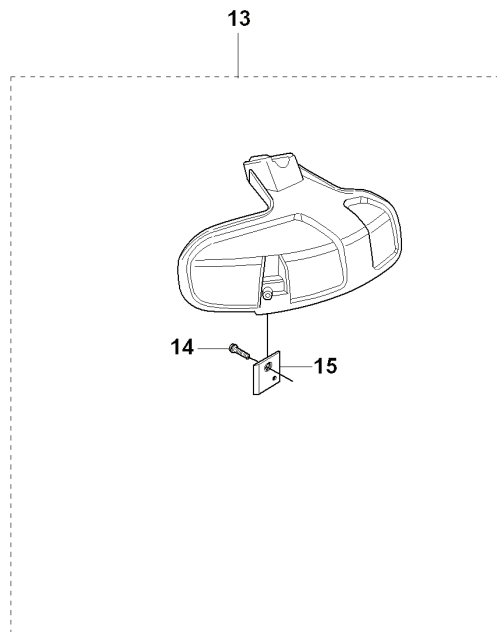

R 323C, L, LD, R, RJ, 325CX, Lx, LDx, Rx, RJx
ACCESSORIES

REF.	PART NO.	DESCRIPTION	REMARK	QTY.	KIT
1	537299501	SAW BLADE GUARD		1	
2	725236871	SCREW EHHM		2	1
3	537047501	CLAMP		1	1
4	537293401	ADAPTER		1	1
5	502272201	SAW BLADE GUARD		1	1
6	503217516	SCREW IHSCT		4	1
7	537076701	TRIMMER GUARD		1	
8	503210716	SCREW IHSCT		1	7
9	503798801	BLADE		1	7
10	503934202	COMBINATION GUARD		1	
11	503210716	SCREW IHSCT		1	10
12	503798801	BLADE		1	10
13	503977101	TRIMMER GUARD ASSY		1	
14	503210716	SCREW IHSCT		1	13
15	503798801	BLADE		1	13