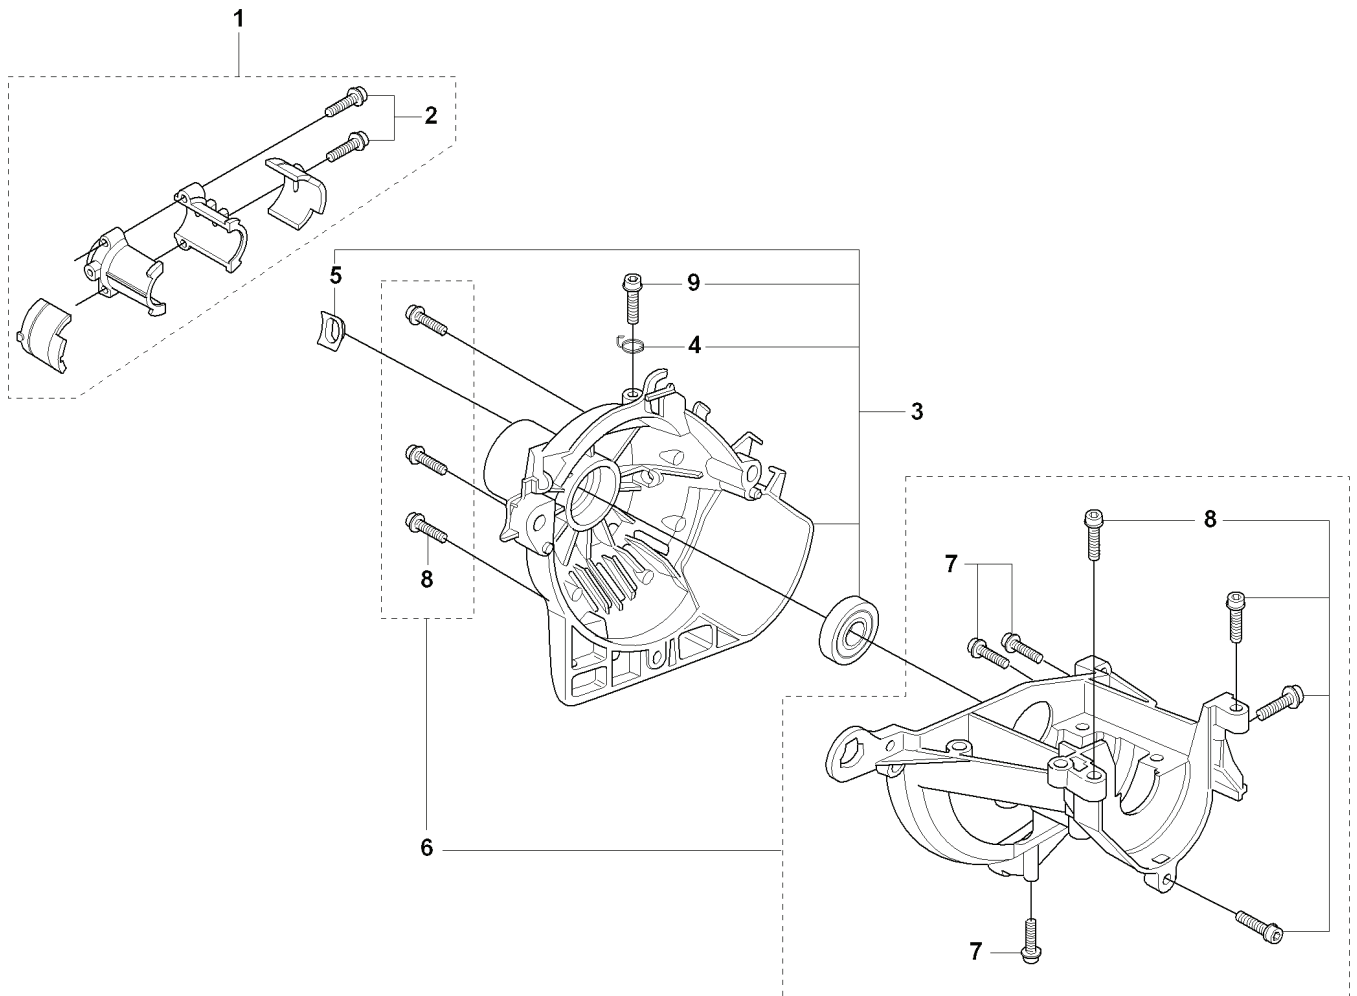

P 326
CRANK CASE

REF.	PART NO.	DESCRIPTION	REMARK	QTY.	KIT
1	537309601	SLEEVE		1	
2	503216825	SCREW IHSCFT		2	1
3	537041207	CLUTCH COVER		1	
4	537073601	SPRING		1	3
5	537425001	PROTECTIVE PLATE		1	3
6	537041103	CRANKCASE		1	
7	503216618	SCREW IHSCFT		3	6
8	503200316	SCREW IHSCFM		7	6
9	503200316	SCREW IHSCFM		1	3