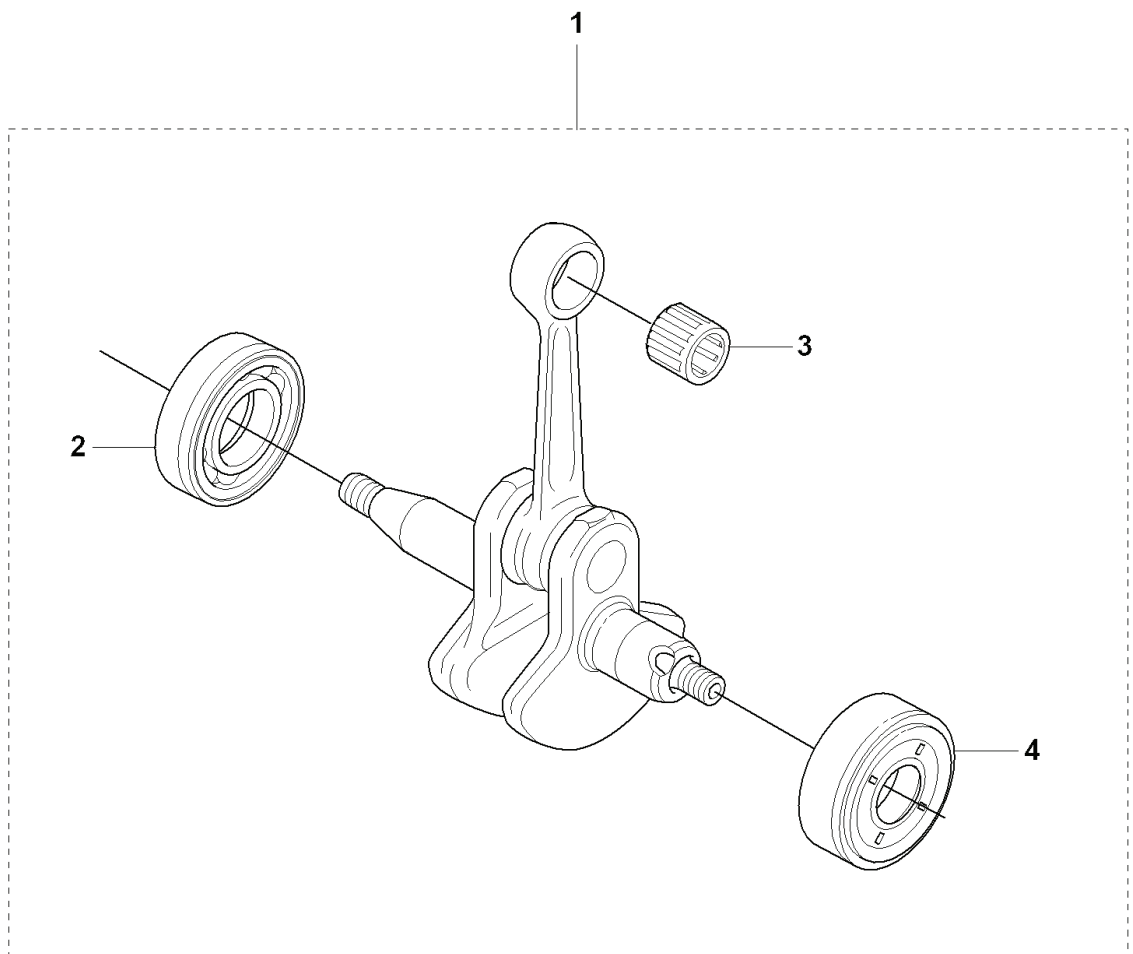

Q 323C, L, LD, R, RJ, 325CX, Lx, LDx, Rx, RJx
CRANK SHAFT

REF.	PART NO.	DESCRIPTION	REMARK	QTY.	KIT
1	503852475	CRANKSHAFT ASSY		0	
2	503940203	BEARING CAGE		1	1
3	503712201	BEARING		1	1
4	503940203	BEARING CAGE		1	1