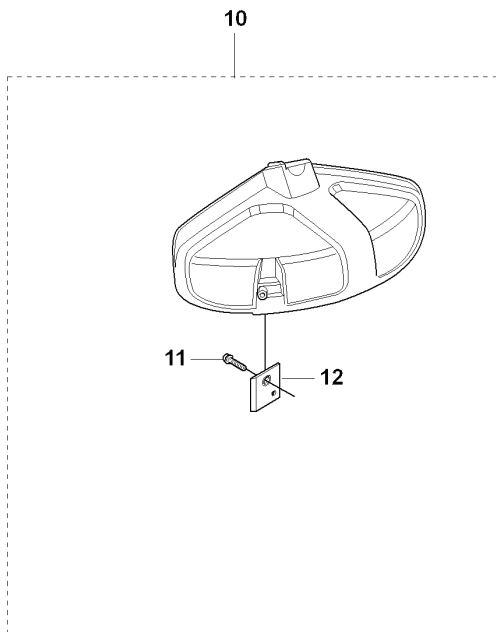

R 323C, L, LD, R, RJ, 325CX, Lx, LDx, Rx, RJx
ACCESSORIES

REF.	PART NO.	DESCRIPTION	REMARK	QTY.	KIT
1	537299501	SAW BLADE GUARD		1	
2	725236871	SCREW EHHM		2	1
3	537047501	CLAMP		1	1
4	537293401	ADAPTER		1	1
5	502272201	SAW BLADE GUARD		1	1
6	503217516	SCREW IHSCT		4	1
7	537076701	TRIMMER GUARD		1	
8	503210716	SCREW IHSCT		1	7
9	503798801	BLADE		1	7
10	503934202	COMBINATION GUARD		1	
11	503210716	SCREW IHSCT		1	10
12	503798801	BLADE		1	10
13	503977101	TRIMMER GUARD ASSY		1	
14	503210716	SCREW IHSCT		1	13
15	503798801	BLADE		1	13