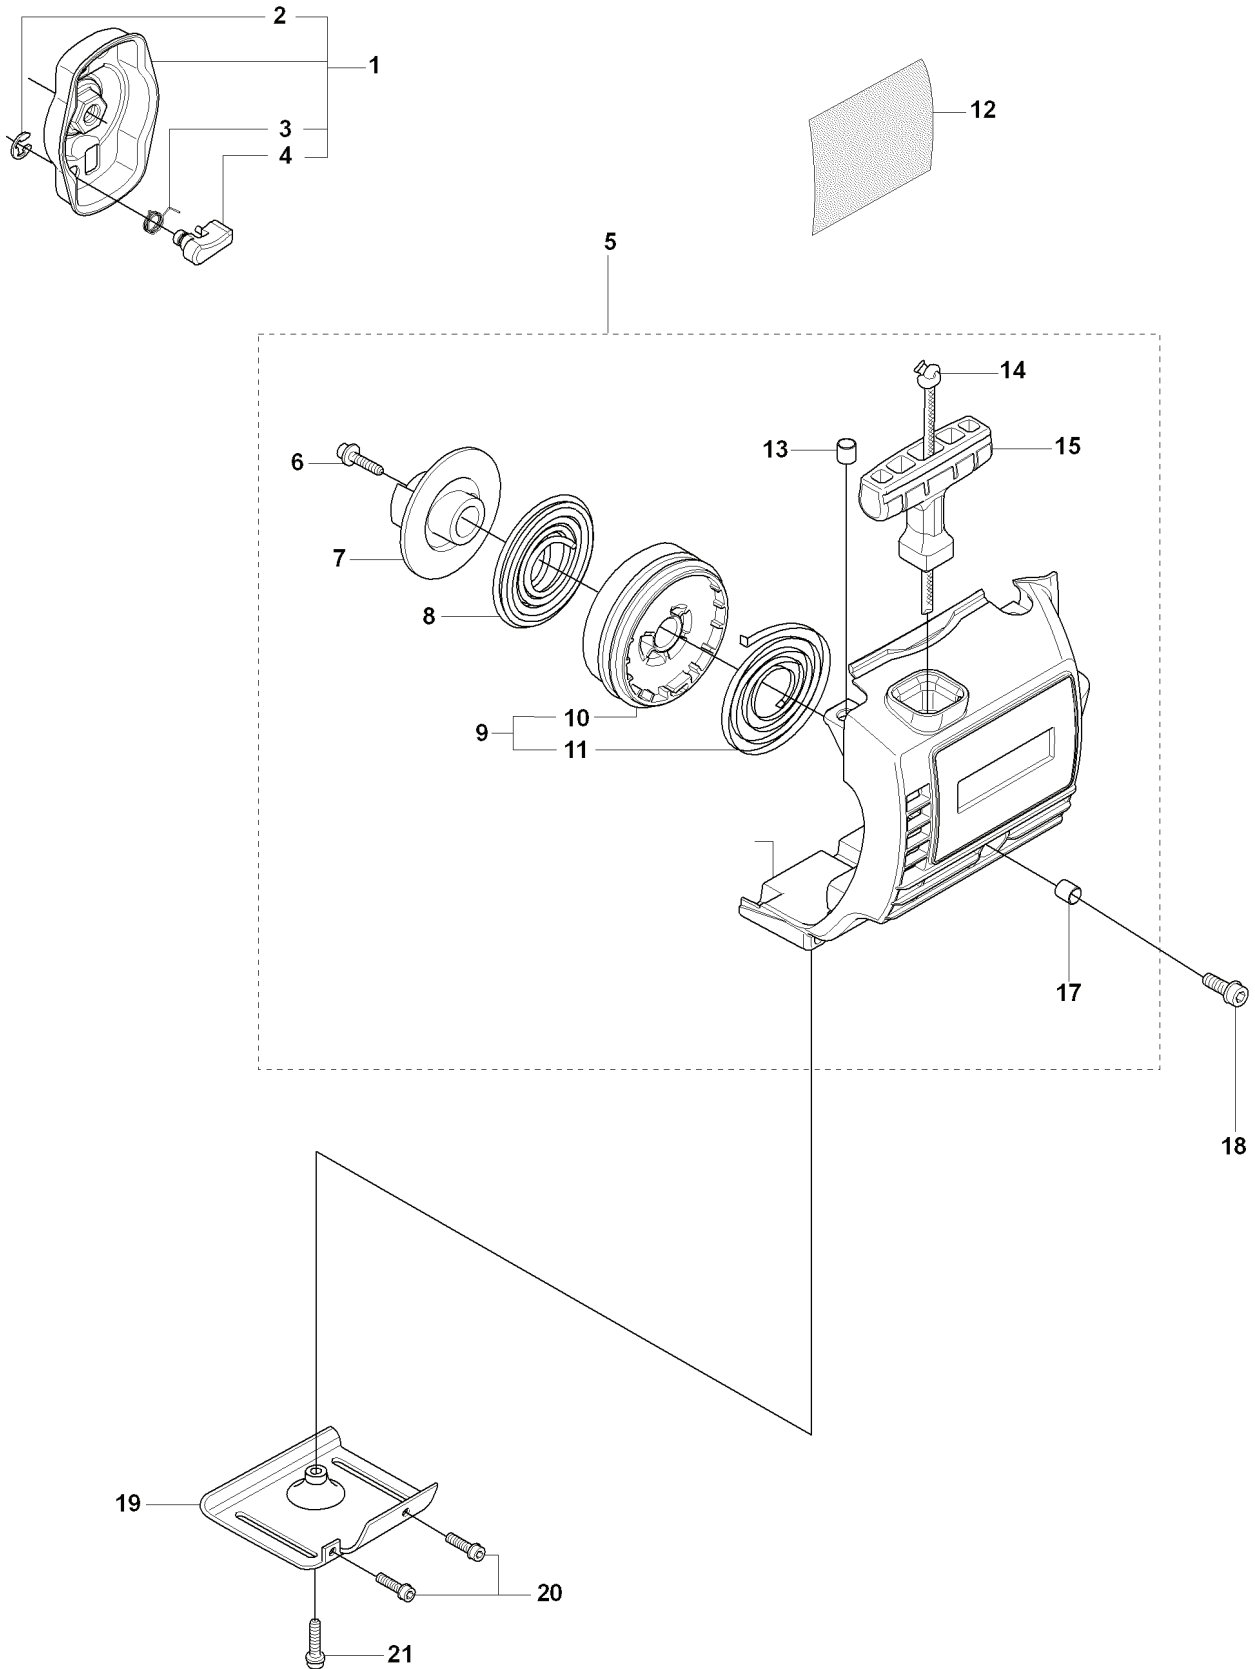

K1 323C, L, LD, R, RJ, 325CX, Lx, LDx, Rx, RJx STARTER

REF.	PART NO.	DESCRIPTION	REMARK	QTY.	KIT
1	503873305	STARTER PAWL		1	
2	735310820	E-CLIP		2	1
3	503873601	SPRING		2	1
4	503873502	STARTER PAWL		2	1
5	544071102	STARTER ASSY		1	
6	503217725	SCREW IHSCFT		1	5
7	544038702	DRIVER		1	5
8	544038802	SPRING		1	5
9	544166501	STARTER PULLEY ASSY		1	5
10	544038601	STARTER PULLEY		1	5.9
11	503859001	RECOIL SPRING		1	5.9
12	537353404	LABEL		1	
12	537353405	LABEL		1	
12	537353407	LABEL		1	
12	537353408	LABEL		1	
12	537353414	LABEL		1	
12	537353416	LABEL		1	
12	537353412	LABEL		1	
12	537353413	LABEL		1	
12	537353418	LABEL		1	
13	537379302	SPACING SLEEVE		2	
14	503858901	STARTER ROPE		1	5
15	537008401	STARTER HANDLE		1	5
16	537411601	STARTER HOUSING		1	5
17	537379302	SPACING SLEEVE		1	5
18	503216820	SCREW IHSCFT		1	
18	503200316	SCREW IHSCFM		1	
19	537034101	PROTECTIVE PLATE		1	
20	503216618	SCREW IHSCFT		1	
21	503200316	SCREW IHSCFM		1