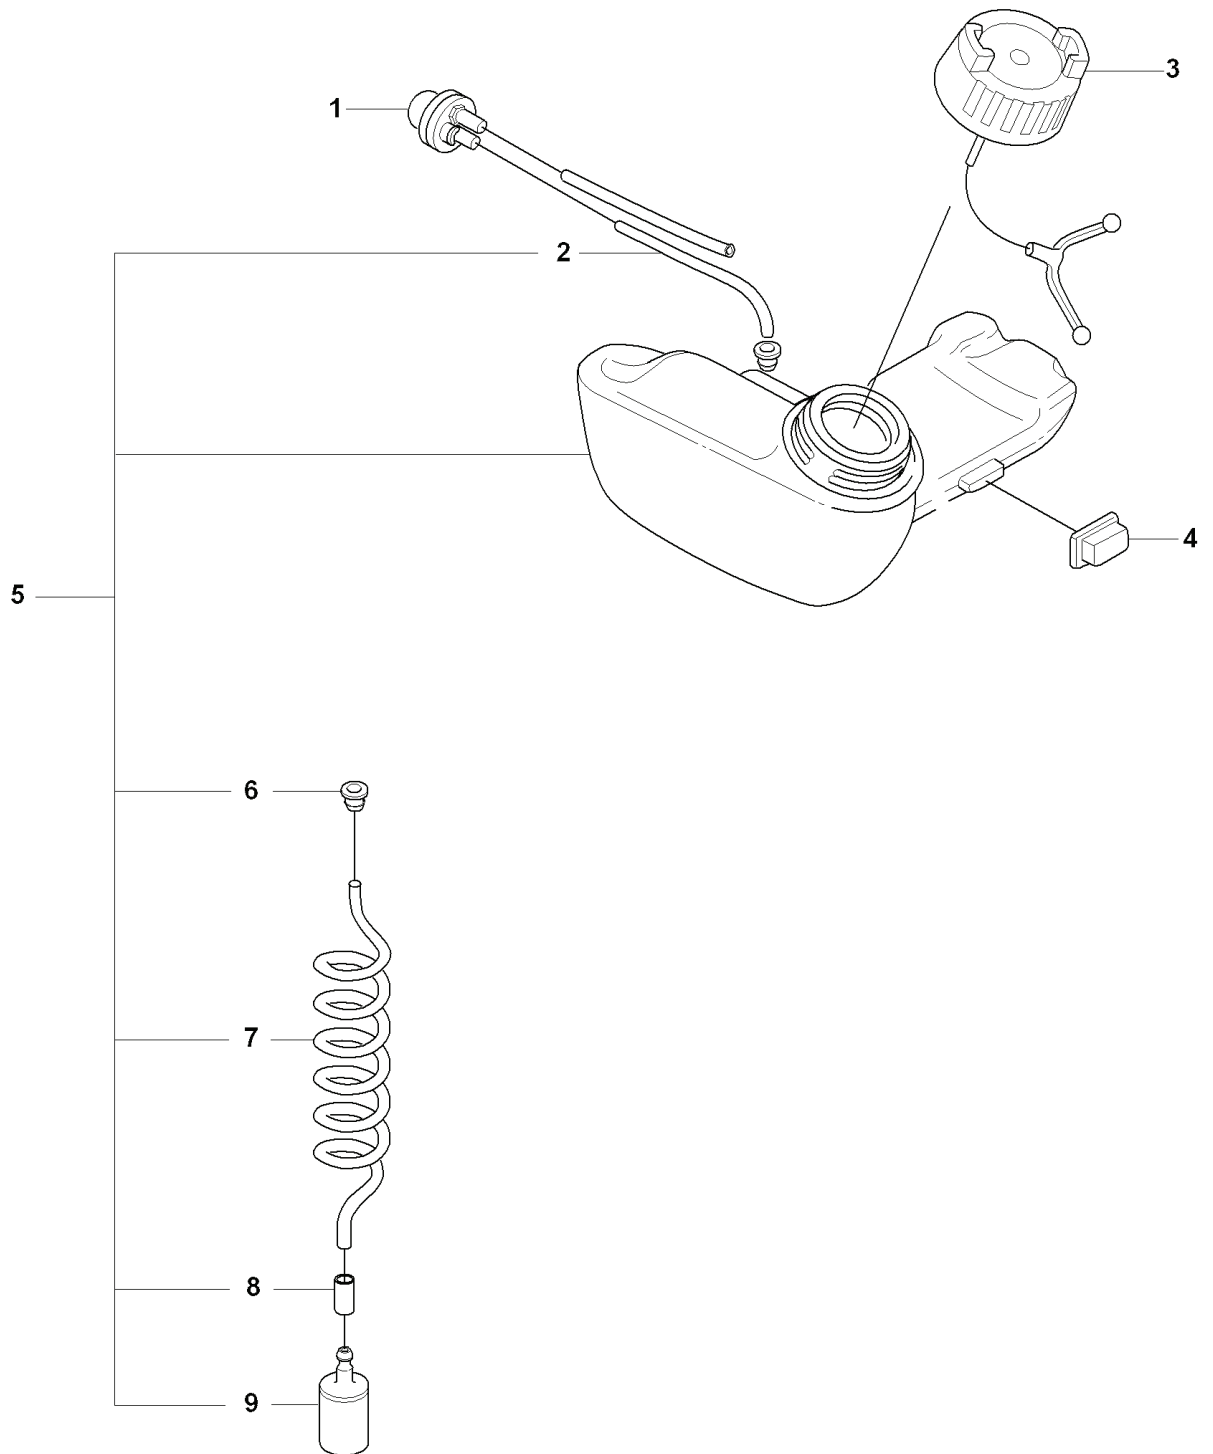

L 323C, L, LD, R, RJ, 325CX, Lx, LDx, Rx, RJx
FUEL TANK

REF.	PART NO.	DESCRIPTION	REMARK	QTY.	KIT
1	503936601	PURGE		1	
2	537042401	FUEL HOSE		2	5
3	503911802	TANK CAP		1	
4	503911001	SUSPENSION		4	
5	537068602	FUEL TANK		1	
6	503735801	BUSHING		2	5
7	544325001	FUEL HOSE		1	5
8	504022401	HOSE CLAMP		1	5
9	503443201	FUEL FILTER		1	5