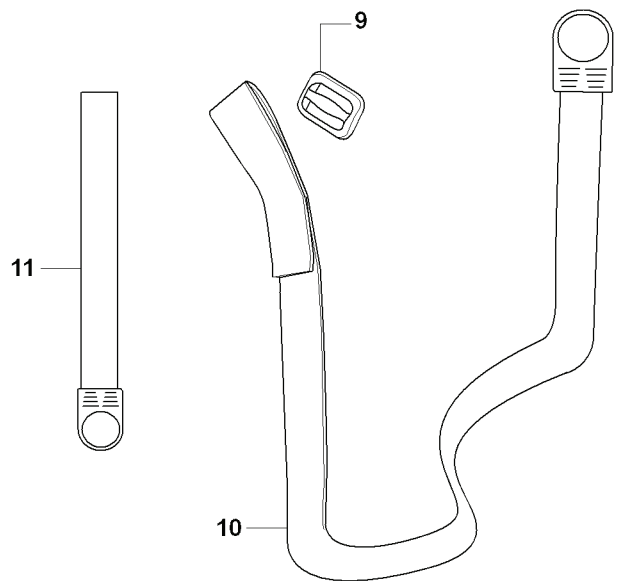

REF.	PART NO.	DESCRIPTION	REMARK	QTY.	KIT
1	531009248	FILTER OIL		1	
2	502285901	STOP		1	
3	501600203	SCREWDRIVER		1	
4	502114602	SOCKET WRENCH		1	
5	502215801	WRENCH		1	
6	537353601	LOOP		1	
7	537130402	KNOB		0	
8	537350101	LOOP		0	6
9	725233151	SCREW		1	
10	503976401	GREASE		1	
11	537312901	TRANSPORT GUARD		1	
12	503734001	FRONT PIECE		0	
13	503734102	BUCKLE		0	
14	502022802	WELT HOOK		1	
15	537216201	HARNESS		1	
15	537216202	HARNESS		0	

**P** 326  
CRANK CASE

---

REF.	PART NO.	DESCRIPTION	REMARK	QTY.	KIT
1	537309601	SLEEVE		1	
2	503216825	SCREW IHSCFT		2	1
3	537041207	CLUTCH COVER		1	
4	537073601	SPRING		1	3
5	537425001	PROTECTIVE PLATE		1	3
6	537041103	CRANKCASE		1	
7	503216618	SCREW IHSCFT		3	6
8	503200316	SCREW IHSCFM		7	6
9	503200316	SCREW IHSCFM		1	3

**U** 323C, L, LD, R, RJ, 325CX, Lx, LDx, Rx, RJx  
**HARNESS**

**Duo Balance**

---

REF.	PART NO.	DESCRIPTION	REMARK	QTY.	KIT
1	503996101	BAND		0	
2	503996103	BAND		0	
3	537275901	HIP PAD		0	
4	502022801	HOOK		0	
5	502023002	LOCK		0	4
6	502023801	SPRING		0	4
7	502022902	HOOK		0	4
8	735310920	E-CLIP		0	4
9	537113501	RETAINER		0	
10	503996103	BAND		0	
11	503996101	BAND		3	
12	537175401	HIP PAD		3	
13	537275901	HIP PAD		0	