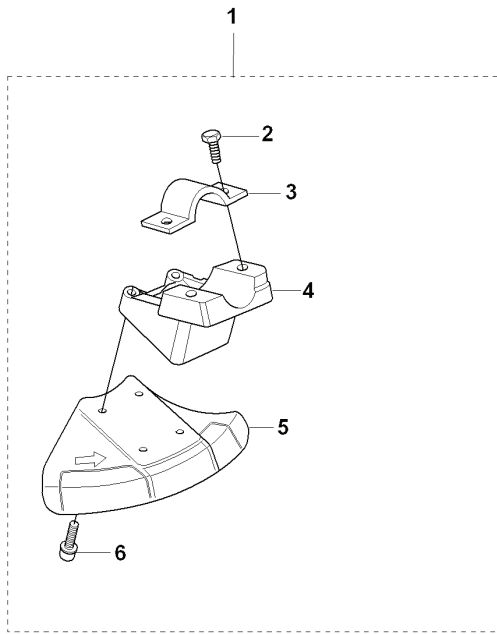

R 323C, L, LD, R, RJ, 325CX, Lx, LDx, Rx, RJx
ACCESSORIES

REF.	PART NO.	DESCRIPTION	REMARK	QTY.	KIT
1	537299501	SAW BLADE GUARD		1	
2	725236871	SCREW EHHM		2	1
3	537047501	CLAMP		1	1
4	537293401	ADAPTER		1	1
5	502272201	SAW BLADE GUARD		1	1
6	503217516	SCREW IHSCT		4	1
7	537076701	TRIMMER GUARD		1	
8	503210716	SCREW IHSCT		1	7
9	503798801	BLADE		1	7
10	503934202	COMBINATION GUARD		1	
11	503210716	SCREW IHSCT		1	10
12	503798801	BLADE		1	10
13	503977101	TRIMMER GUARD ASSY		1	
14	503210716	SCREW IHSCT		1	13
15	503798801	BLADE		1	13