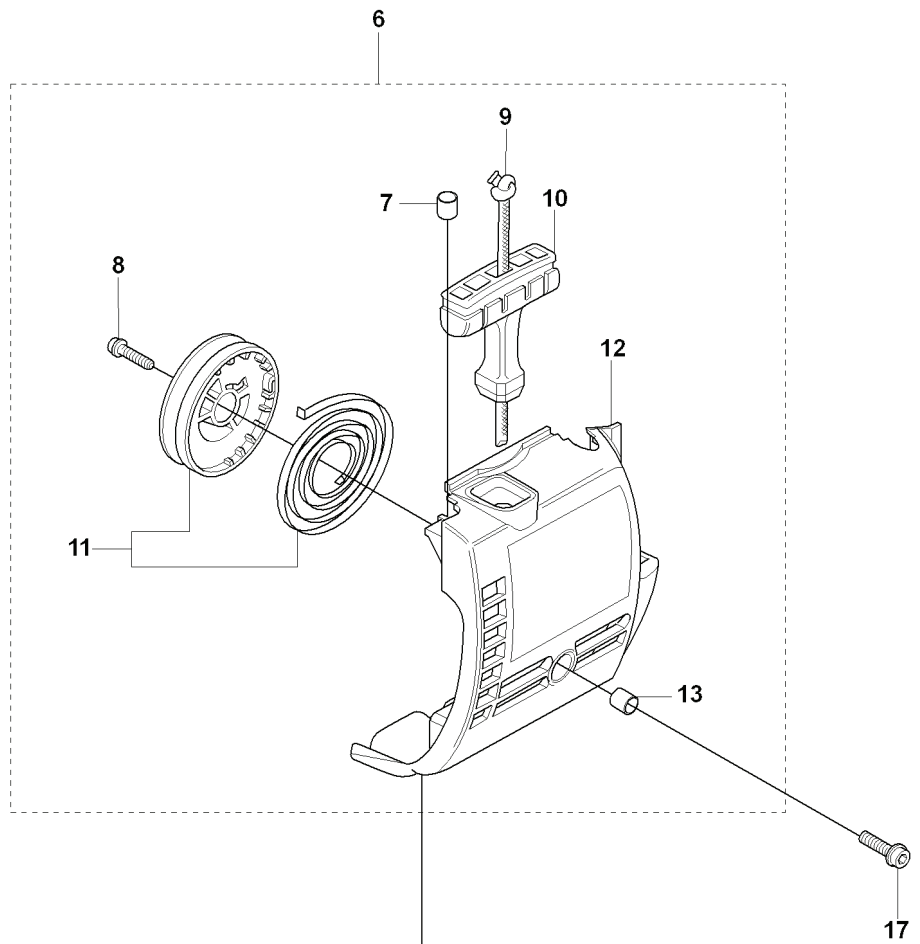

# **SPARE PARTS LIST**

# K2 323C, L, LD, R, RJ, 325CX, Lx, LDx, Rx, RJx STARTER

---

REF.	PART NO.	DESCRIPTION	REMARK	QTY.	KIT
1	503873305	STARTER PAWL		2	
2	735310820	E-CLIP		1	1
3	503873601	SPRING		2	1
4	503873502	STARTER PAWL		2	1
6	503852806	STARTER ASSY		0	
7	537379302	SPACING SLEEVE		2	6
8	503217716	SCREW IH SCT		1	6
9	503858901	STARTER ROPE		1	6
10	537008401	STARTER HANDLE		1	6
11	503964901	STARTER PULLEY		1	6
12	503858702	STARTER HOUSING		1	6
13	537379302	SPACING SLEEVE		1	6
14	537034101	PROTECTIVE PLATE		1	
15	503200316	SCREW IHSCFM		1	
16	503216618	SCREW IH SCT		1	
17	503200316	SCREW IHSCFM		2	

---

REF.	PART NO.	DESCRIPTION	REMARK	QTY.	KIT
1	725238651	SCREW EHHM		1	
2	502203801	KNOB		1	
3	503722901	COVER		1	
4	503724309	HANDLEBAR		1	
5	537172801	HANDLE		1	4
6	537172901	COVER		1	4
7	731231401	HEXAGON NUT		1	4
8	503750001	HANDLEBAR BRACKET		1	4
9	502211201	STAPLE		1	4
10	503200245	SCREW IHSCFM		1	4
11	503888801	TUBE		1	
12	502211201	STAPLE		1	
13	503882301	BRACKET		1	
14	503200716	SCREW IHSCFM		1	
15	503941001	HOOK		1	
16	503217525	SCREW IHSCFT		2	
17	502197101	SQUARE NUT		1	
18	731231401	HEXAGON NUT		1	
19	537234801	DRIVE SHAFT		1	
20	735311200	CIRCLIP		1	
21	537237501	CLUTCH DRUM ASSY		1	
22	537294801	LABEL		1	

**M** 323C, L, LD, R, RJ, 325CX, Lx, LDx, Rx, RJx  
IGNITION & CLUTCH

---

REF.	PART NO.	DESCRIPTION	REMARK	QTY.	KIT
1	537045801	COVER		1	
2	537418701	IGNITION MODULE		1	
3	537239601	SPARK PLUG CAP		1	2
4	503235108	SPARK PLUG		1	
4	503235111	SPARK PLUG		1	
5	503217116	SCREW IHSCT		2	
6	503842902	SCREW		1	10
7	537046702	WASHER		1	10
8	503816001	CLUTCH SPRING		1	10
9	503842801	CLUTCH SHOE		2	10
10	537032201	CLUTCH ASSY		1	
11	537046802	WASHER		1	10
12	731711651	HEXAGON NUT FLANGE		1	
13	537249602	FLYWHEEL		1	