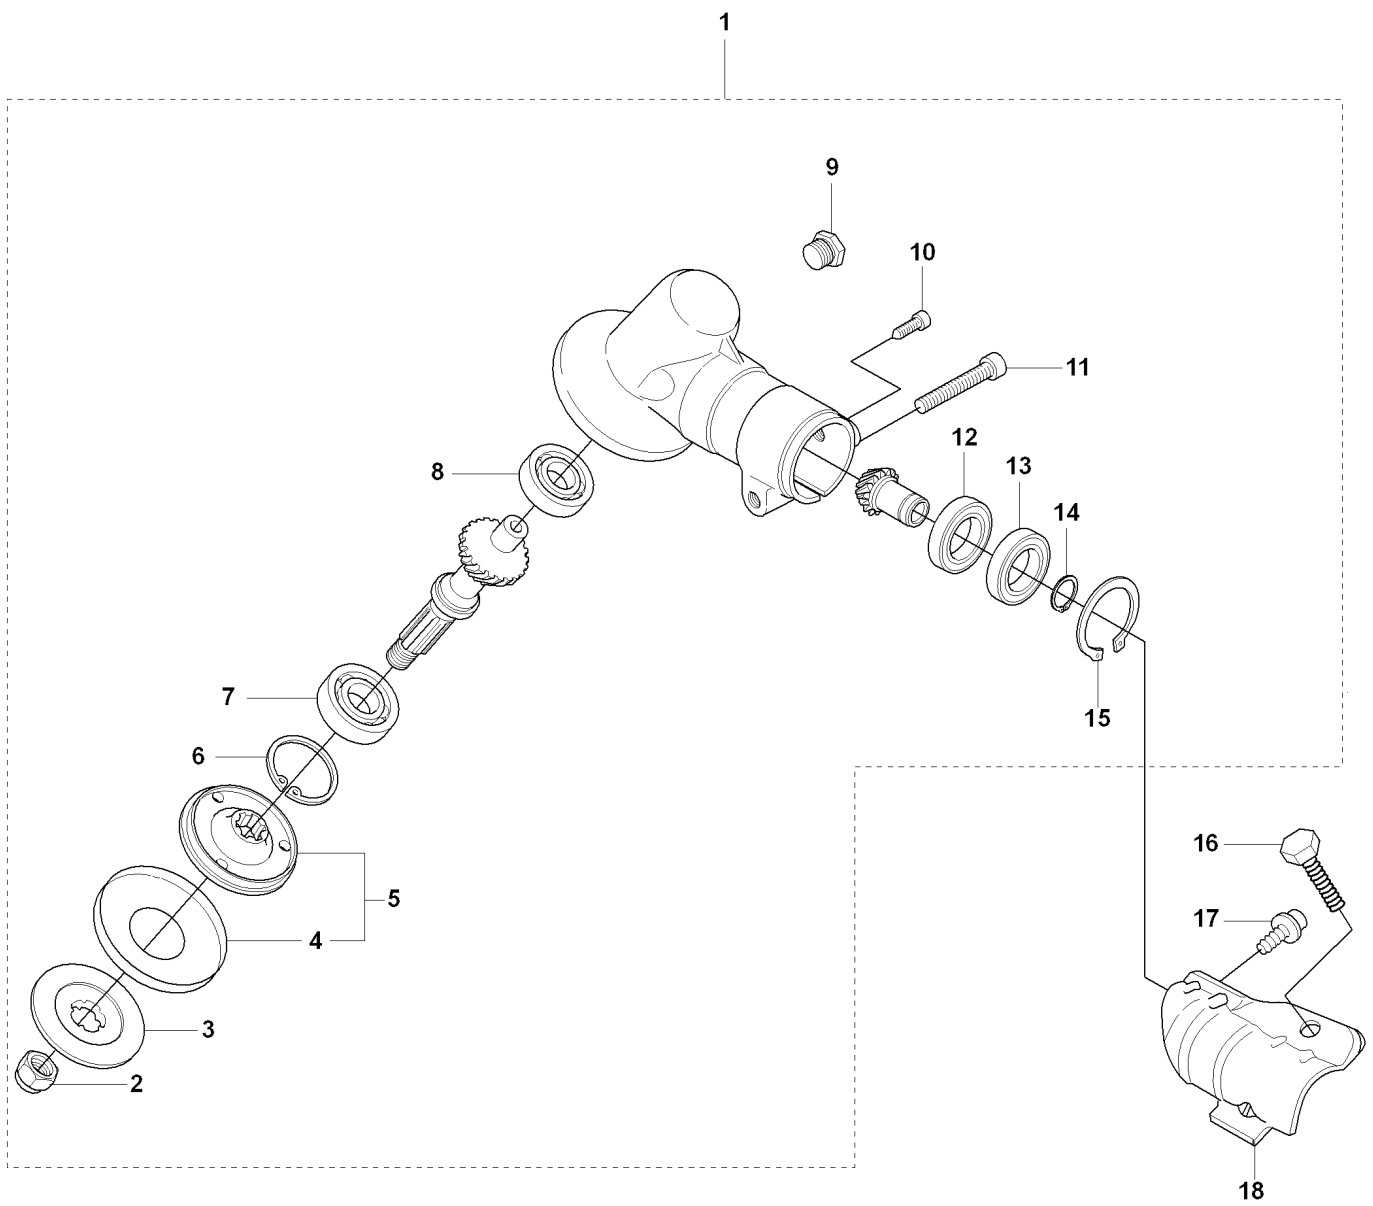

---

REF.	PART NO.	DESCRIPTION	REMARK	QTY.	KIT
1	725238651	SCREW EHHM		1	
2	502203801	KNOB		1	
3	503722901	COVER		1	
4	503724309	HANDLEBAR		1	
5	537172801	HANDLE		1	4
6	537172901	COVER		1	4
7	731231401	HEXAGON NUT		1	4
8	503750001	HANDLEBAR BRACKET		1	4
9	502211201	STAPLE		1	4
10	503200245	SCREW IHSCFM		1	4
11	503888801	TUBE		1	
12	502211201	STAPLE		1	
13	503882301	BRACKET		1	
14	503200716	SCREW IHSCFM		1	
15	503941001	HOOK		1	
16	503217525	SCREW IHSCFT		2	
17	502197101	SQUARE NUT		1	
18	731231401	HEXAGON NUT		1	
19	537234801	DRIVE SHAFT		1	
20	735311200	CIRCLIP		1	
21	537237501	CLUTCH DRUM ASSY		1	
22	537294801	LABEL		1	

**M** 323C, L, LD, R, RJ, 325CX, Lx, LDx, Rx, RJx  
IGNITION & CLUTCH

---

REF.	PART NO.	DESCRIPTION	REMARK	QTY.	KIT
1	537045801	COVER		1	
2	537418701	IGNITION MODULE		1	
3	537239601	SPARK PLUG CAP		1	2
4	503235108	SPARK PLUG		1	
4	503235111	SPARK PLUG		1	
5	503217116	SCREW IHSCT		2	
6	503842902	SCREW		1	10
7	537046702	WASHER		1	10
8	503816001	CLUTCH SPRING		1	10
9	503842801	CLUTCH SHOE		2	10
10	537032201	CLUTCH ASSY		1	
11	537046802	WASHER		1	10
12	731711651	HEXAGON NUT FLANGE		1	
13	537249602	FLYWHEEL		1	

**A** 323C, L, LD, R, RJ, 325CX, Lx, LDx, Rx, RJx  
BEVEL GEAR

---

REF.	PART NO.	DESCRIPTION	REMARK	QTY.	KIT
1	537199202	BEVEL GEAR ASSY		1	
2	503856301	NUT		1	1
3	537285601	SUPPORT FLANGE		1	1
4	537292601	CUP		1	1
5	537234901	DRIVER ASSY		1	1
6	735312810	CIRCLIP		1	1
7	503252401	BALL BEARING		1	1
8	738219800	BALL BEARING		1	1
9	503201501	SCREW		1	1
10	503201412	SCREW IHSCFMO		1	1
11	503200725	SCREW IHSCFM		1	1
12	738219900	BALL BEARING		1	1
13	738219902	BALL BEARING		1	1
14	735311100	CIRCLIP		1	1
15	735312510	CIRCLIP		1	1
16	725237051	SCREW		1	
17	503200712	SCREW IHSCFM		1	
18	503935501	CLAMP:GUARD		1	