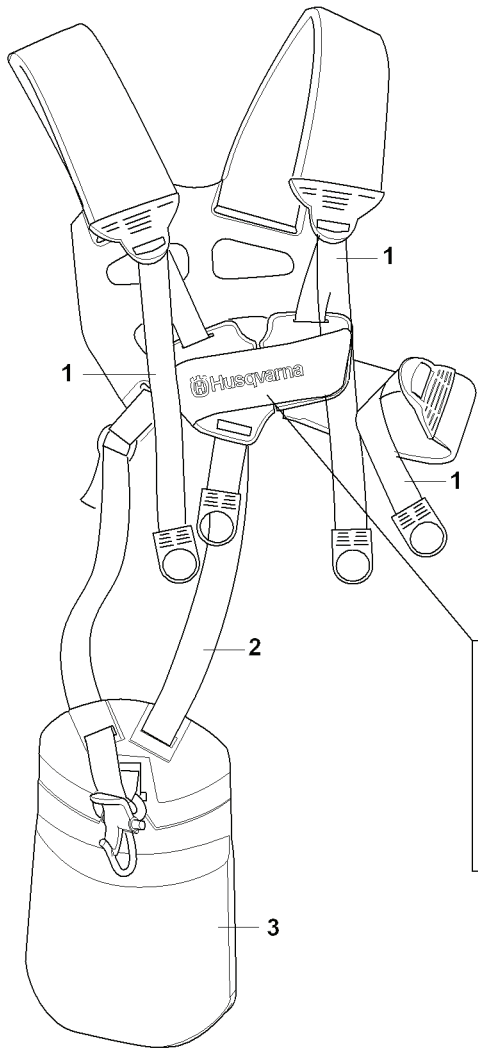

REF.	PART NO.	DESCRIPTION	REMARK	QTY.	KIT
1	531009248	FILTER OIL		1	
2	502285901	STOP		1	
3	501600203	SCREWDRIVER		1	
4	502114602	SOCKET WRENCH		1	
5	502215801	WRENCH		1	
6	537353601	LOOP		1	
7	537130402	KNOB		0	
8	537350101	LOOP		0	6
9	725233151	SCREW		1	
10	503976401	GREASE		1	
11	537312901	TRANSPORT GUARD		1	
12	503734001	FRONT PIECE		0	
13	503734102	BUCKLE		0	
14	502022802	WELT HOOK		1	
15	537216201	HARNESS		1	
15	537216202	HARNESS		0	

**P** 326  
CRANK CASE

---

REF.	PART NO.	DESCRIPTION	REMARK	QTY.	KIT
1	537309601	SLEEVE		1	
2	503216825	SCREW IHSCFT		2	1
3	537041207	CLUTCH COVER		1	
4	537073601	SPRING		1	3
5	537425001	PROTECTIVE PLATE		1	3
6	537041103	CRANKCASE		1	
7	503216618	SCREW IHSCFT		3	6
8	503200316	SCREW IHSCFM		7	6
9	503200316	SCREW IHSCFM		1	3

**U** 323C, L, LD, R, RJ, 325CX, Lx, LDx, Rx, RJx  
**HARNESS**

**Duo Balance**

---

REF.	PART NO.	DESCRIPTION	REMARK	QTY.	KIT
1	503996101	BAND		0	
2	503996103	BAND		0	
3	537275901	HIP PAD		0	
4	502022801	HOOK		0	
5	502023002	LOCK		0	4
6	502023801	SPRING		0	4
7	502022902	HOOK		0	4
8	735310920	E-CLIP		0	4
9	537113501	RETAINER		0	
10	503996103	BAND		0	
11	503996101	BAND		3	
12	537175401	HIP PAD		3	
13	537275901	HIP PAD		0	