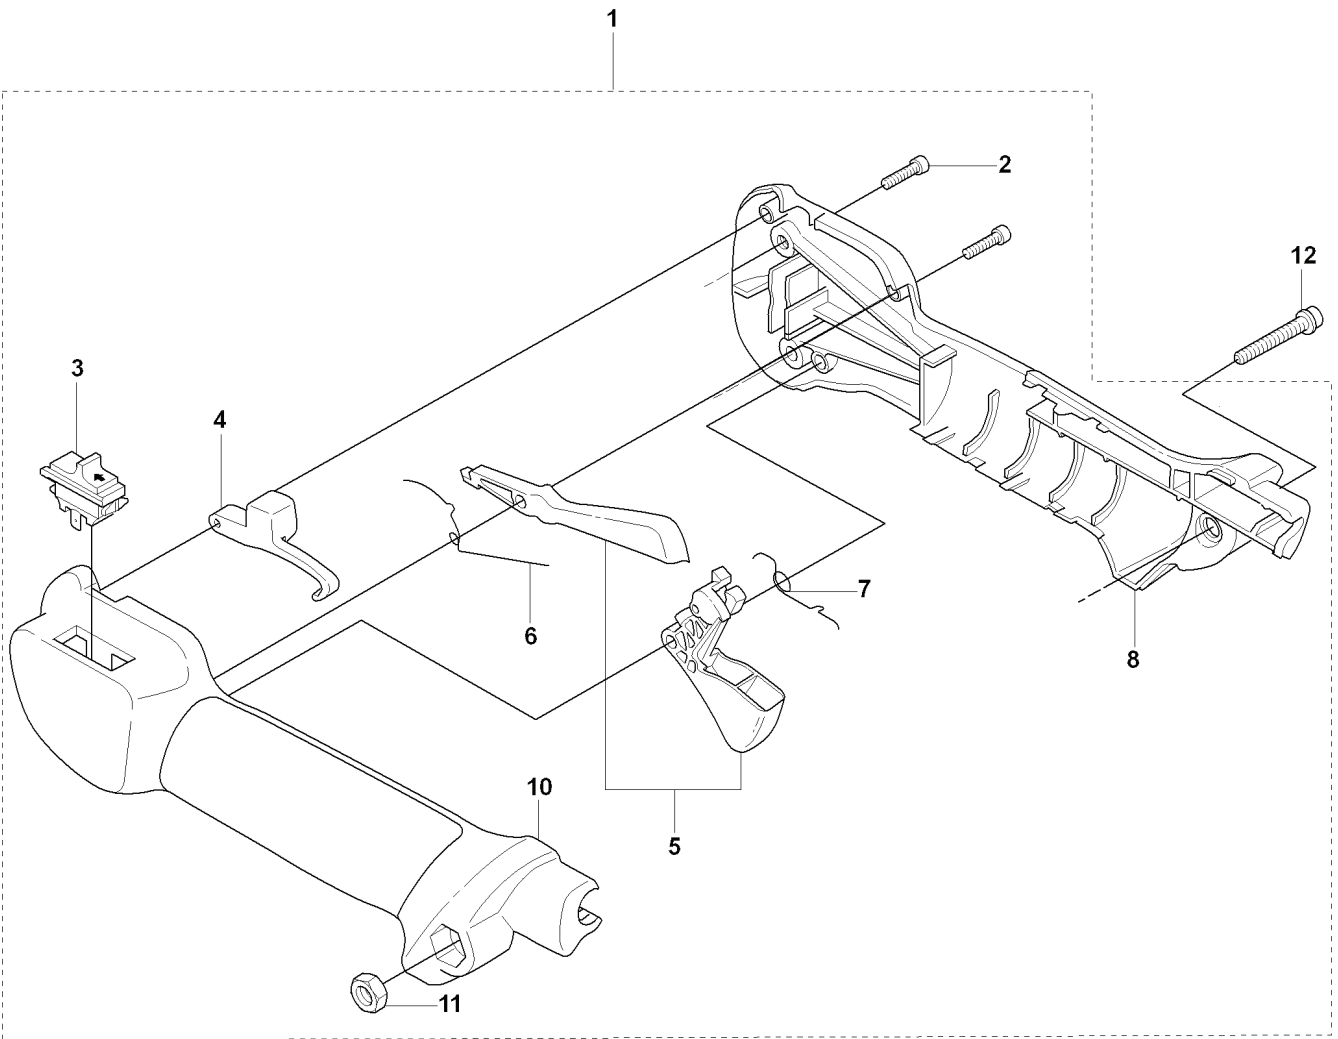

G 323R, 325Rx
THROTTLE CONTROLS

REF.	PART NO.	DESCRIPTION	REMARK	QTY.	KIT
1	537424513	HANDLE ASSY		1	
2	503216616	SCREW IH SCT		2	1
3	537419001	SWITCH		1	1
4	537160701	THROTTLE LOCKOUT		1	1
5	506497701	THROTTLE CONTROL		1	1
6	537174301	SPRING		1	1
7	537174201	SPRING THROTTLE TRIG		1	1
8	537160302	HANDLE HALF		1	1
10	537160209	HANDLE HALF		1	1
11	503221013	HEXAGON NUT		1	1
12	503200735	SCREW IH SCFM		1	
13	537424401	WIRING ASSY		1	
14	503216616	SCREW IH SCT		1	13
15	537173901	THROTTLE CABLE ASSY		1	13