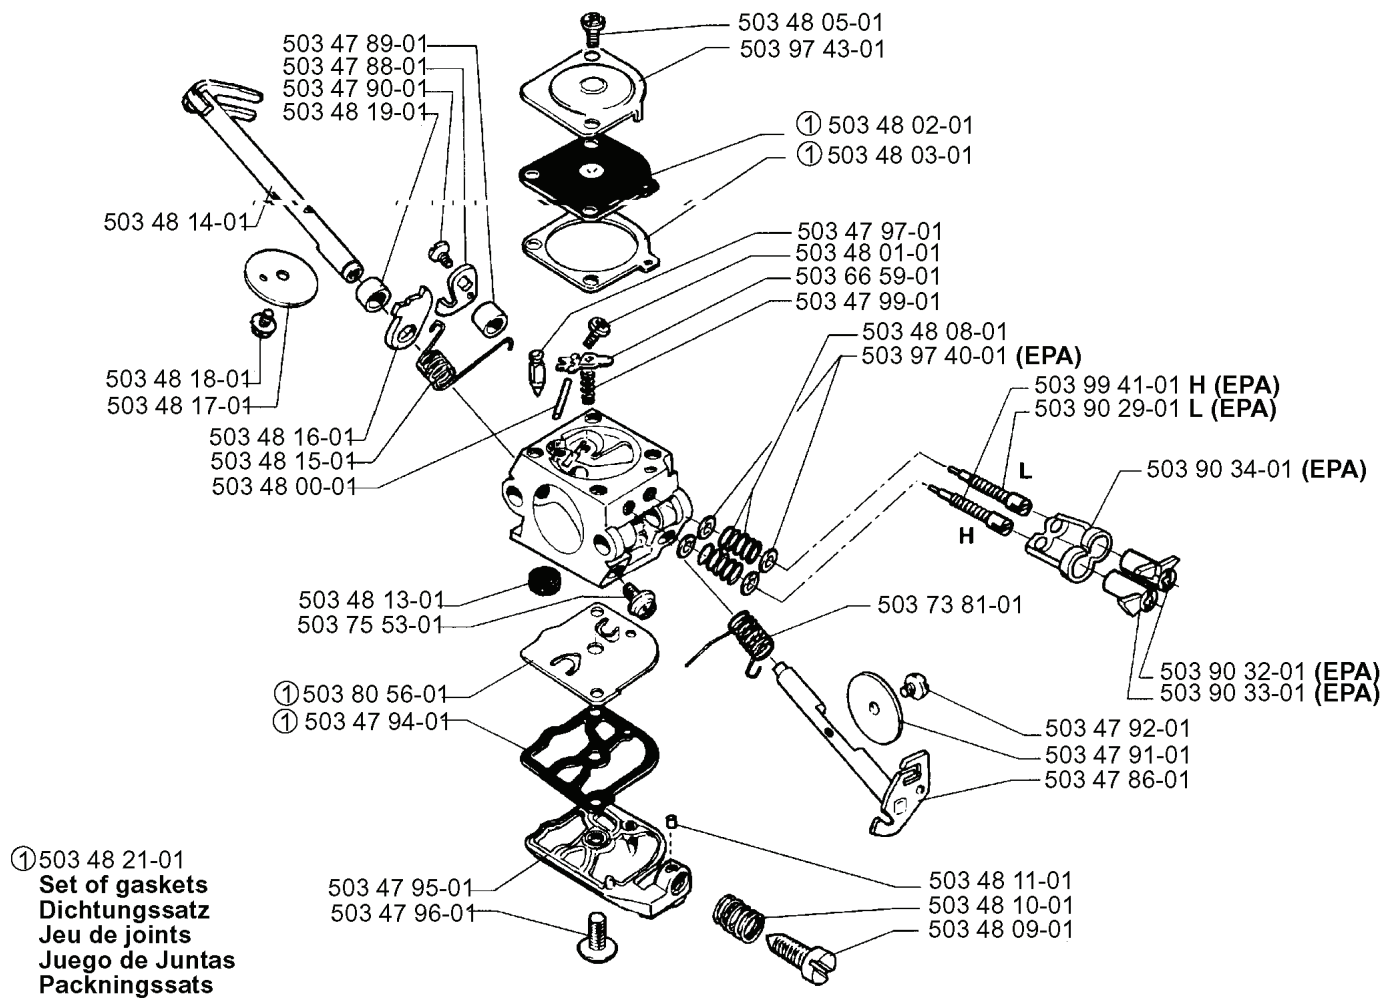

N

Compl. 503 28 31-04

ZAMA C1Q - EL 5 (EPA)

REF.	PART NO.	DESCRIPTION	REMARK	QTY.	KIT
503 28 31-04	503283104	CARBURETTOR		1	
503 47 89-01	503478901	COLLAR		1	
503 47 88-01	503478801	LEVER		1	
503 47 90-01	503479001	SCREW		1	
503 48 19-01	503481901	COLLAR		1	
503 48 14-01	503481401	SHAFT ASSY		1	
503 48 18-01	503481801	SCREW		1	
503 48 17-01	503481701	VALVE		1	
503 48 16-01	503481601	LEVER		1	
503 48 15-01	503481501	SPRING		1	
503 48 00-01	503480001	PIN RETAINING SCREW		1	
503 48 13-01	503481301	STRAINER		1	
503 75 53-01	503755301	SCREW		1	
503 80 56-01	503805601	DIAPHRAGM PUMP	503 48 21-01 SET OF GASKETS	1	
503 47 94-01	503479401	GASKET	503 48 21-01 SET OF GASKETS	1	
503 47 95-01	503479501	COVER		1	
503 47 96-01	503479601	SCREW		1	
503 48 09-01	503480901	SCREW		1	
503 48 10-01	503481001	SPRING		1	
503 48 11-01	503481101	PIECE		1	
503 47 86-01	503478601	SHAFT ASSY		1	
503 47 91-01	503479101	VALVE		1	
503 47 92-01	503479201	SCREW		1	
503 90 33-01	503903301	LIMITER CAP	EPA	1	
503 90 32-01	503903201	LIMITER CAP	EPA	1	
503 73 81-01	503738101	RECOIL SPRING		1	
503 90 34-01	503903401	RETAINER	EPA	1	
503 90 29-01	503902901	SCREW	L (EPA)	1	
503 99 41-01	503994101	NEEDLE	H (EPA)	1	
503 97 40-01	503974001	WASHER	EPA	1	
503 48 08-01	503480801	SPRING		1	
503 47 99-01	503479901	SPRING		1	
503 66 59-01	503665901	LEVER		1	
503 48 01-01	503480101	SCREW		1	
503 47 97-01	503479701	VALVE		1	
503 48 03-01	503480301	GASKET	503 48 21-01 SET OF GASKETS	1	
503 48 02-01	503480201	DIAPHRAGM	503 48 21-01 SET OF GASKETS	1	
503 97 43-01	503974301	COVER		1	
503 48 05-01	503480501	SCREW		1	