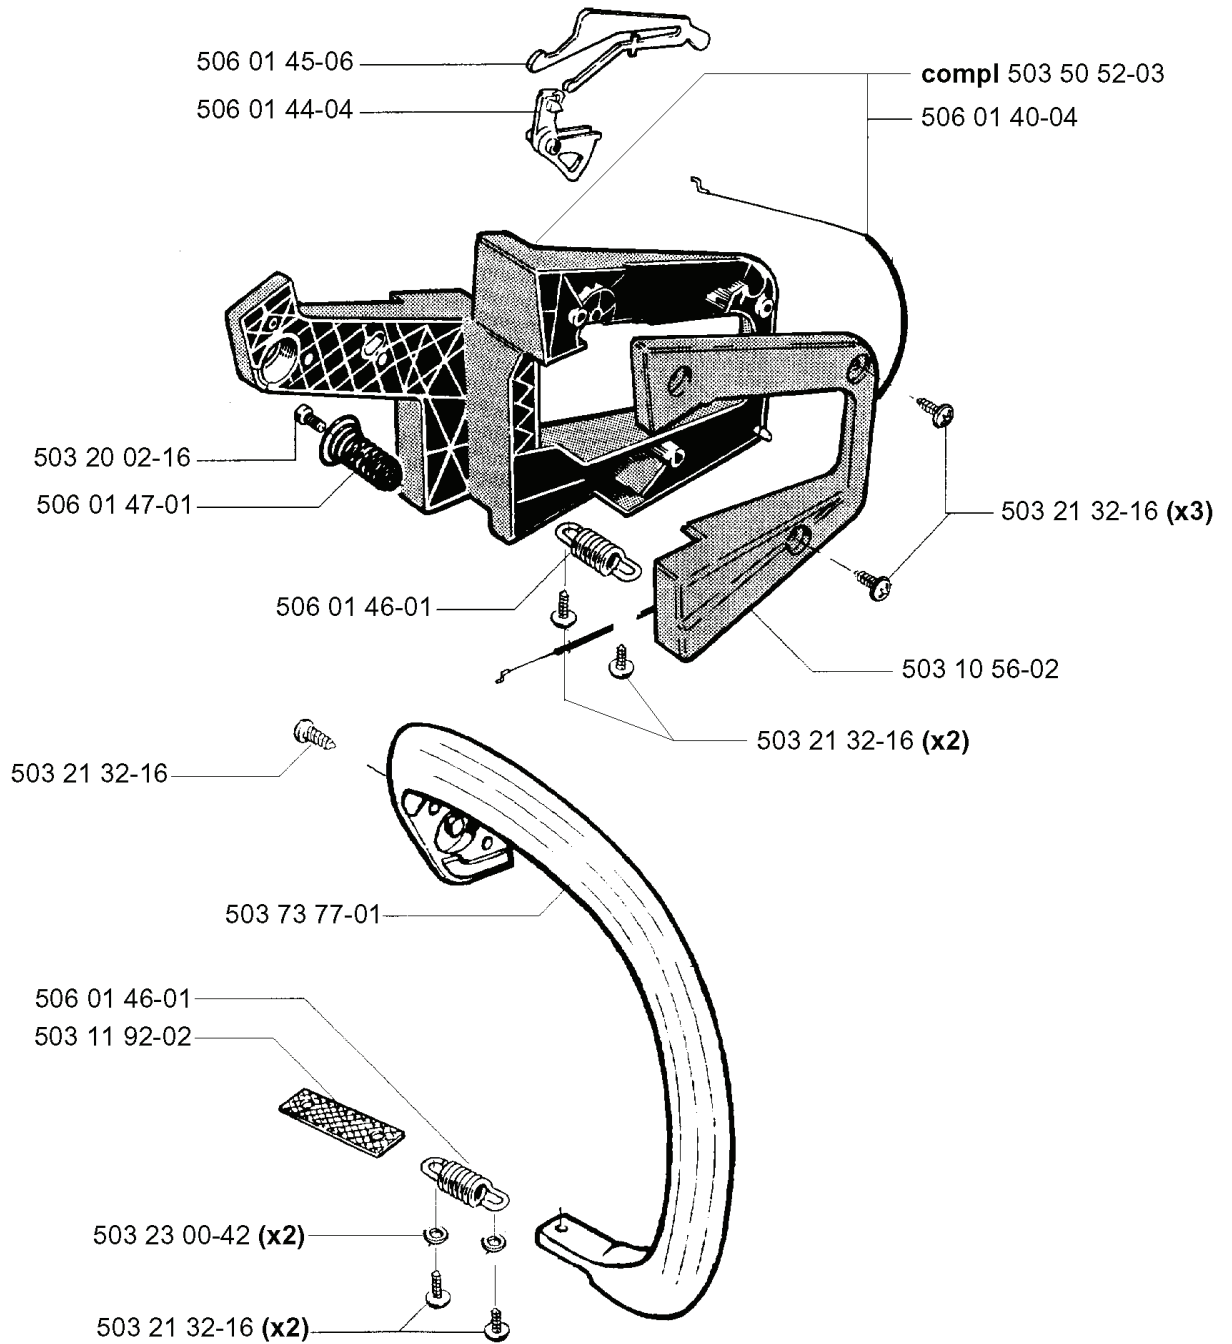

45, 20013500001-Current

SPARE PARTS LIST

E

REF.	PART NO.	DESCRIPTION	REMARK	QTY.	KIT
506 01 45-06	506014506	THROTTLE LOCKOUT		1	
506 01 44-04	506014404	THROTTLE TRIGGER		1	
503 20 02-16	503200216	SCREW IHSCFM		1	
506 01 47-01	506014701	ANTIVIBRATION ELEMENT		1	
506 01 46-01	506014601	ANTIVIBRATION ELEMENT		1	
503 73 77-01	503737701	FRONT HANDLE		1	
503 11 92-02	503119202	STRAP		1	
503 23 00-42	503230042	WASHER		2	
503 10 56-02	503105602	HANDLE HALF		1	
503 21 32-16	503213216	SCREW CITXPANT		3	
506 01 40-04	506014004	THROTTLE CABLE		1	
503 50 52-03	503505203	HANDLE HALF		1	

M

ZAMA C1Q - EL 1

Compl. 503 28 31-01

REF.	PART NO.	DESCRIPTION	REMARK	QTY.	KIT
503 28 31-01	503283101	CARBURETTOR		1	
503 48 14-01	503481401	SHAFT ASSY		1	
503 48 17-01	503481701	VALVE		1	
503 48 18-01	503481801	SCREW		1	
503 48 19-01	503481901	COLLAR		1	
503 48 16-01	503481601	LEVER		1	
503 48 15-01	503481501	SPRING		1	
503 47 97-01	503479701	VALVE		1	
503 48 00-01	503480001	PIN RETAINING SCREW		1	
503 48 13-01	503481301	STRAINER		1	
503 75 53-01	503755301	SCREW		1	
503 80 56-01	503805601	DIAPHRAGM PUMP	503 48 21-01 SET OF GASKETS	1	
503 47 94-01	503479401	GASKET	503 48 21-01 SET OF GASKETS	1	
503 47 95-01	503479501	COVER		1	
503 47 96-01	503479601	SCREW		1	
503 48 09-01	503480901	SCREW		1	
503 48 10-01	503481001	SPRING		1	
503 48 11-01	503481101	PIECE		1	
503 47 86-01	503478601	SHAFT ASSY		1	
503 47 91-01	503479101	VALVE		1	
503 47 92-01	503479201	SCREW		1	
503 73 81-01	503738101	RECOIL SPRING		1	
503 48 07-01	503480701	SCREW		1	
503 48 06-01	503480601	SCREW		1	
503 48 08-01	503480801	SPRING		1	
503 47 99-01	503479901	SPRING		1	
503 66 59-01	503665901	LEVER		1	
503 48 01-01	503480101	SCREW		1	
503 47 89-01	503478901	COLLAR		1	
503 48 03-01	503480301	GASKET	503 48 21-01 SET OF GASKETS	1	
503 47 90-01	503479001	SCREW		1	
503 47 88-01	503478801	LEVER		1	
503 48 02-01	503480201	DIAPHRAGM	503 48 21-01 SET OF GASKETS	1	
503 97 43-01	503974301	COVER		1	
503 48 05-01	503480501	SCREW		1	