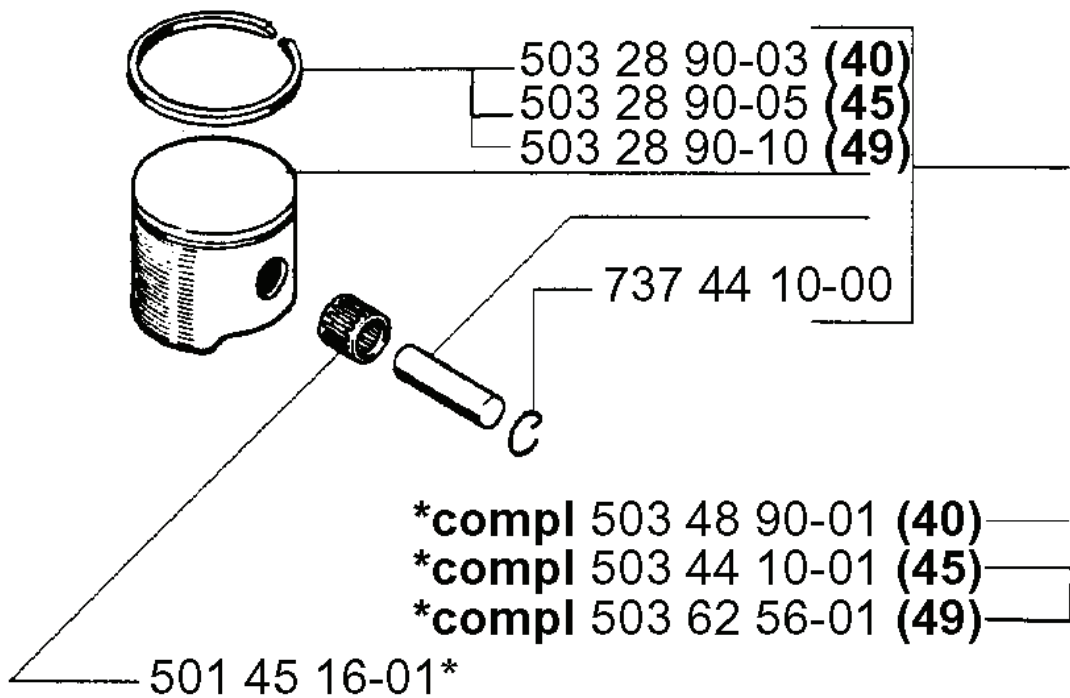

P

Accessories
Zubehöre
Accessoires
Acessorios
Tillbehör

REF.	PART NO.	DESCRIPTION	REMARK	QTY.	KIT
5016917-01	501691701	COMBINATION WRENCH		1	
5035274-01	503527401	PEN		1	
5060239-02	506023902	PUMP PISTON	VEG. OIL	1	
5060149-01	506014901	SPIKE		1	
5027127-01	502712701	WRENCH		1	
5014574-02	501457402	RIM	0.325 X 7T	1	
5032534-01	503253401	NEEDLE BEARING		1	
5031598-01	503159801	CLUTCH DRUM		1	
5032122-02	503212202	SCREW SLPANT	20 MM	1	
5032122-01	503212201	SCREW SLPANT	16 MM	1	

C

***compl 506 01 06-07 (40)**

***compl 503 44 08-02 (45)**

***compl 503 62 55-02 (49)**

REF.	PART NO.	DESCRIPTION	REMARK	QTY.	KIT
506 01 06-07	506010607	CYLINDER ASSY	40	1	
503 44 08-02	503440802	CYLINDER ASSY	45	1	
503 62 55-02	503625502	CYLINDER ASSY	49	1	
503 20 80-06	503208006	SCREW		1	
503 28 90-03	503289003	PISTON RING	40	1	
503 28 90-05	503289005	PISTON RING	45	1	
503 28 90-10	503289010	PISTON RING	49	1	
737 44 10-00	737441000	SNAP RING		1	
503 48 90-01	503489001	PISTON ASSY	40	1	
503 44 10-01	503441001	PISTON ASSY	45	1	
503 62 56-01	503625601	PISTON ASSY	49	1	
501 45 16-01	501451601	NEEDLE BEARING		1	
505 31 07-51	505310751	IMPULSE HOSE		1	
503 23 51-08	503235108	SPARK PLUG	RCJ 7Y	1	