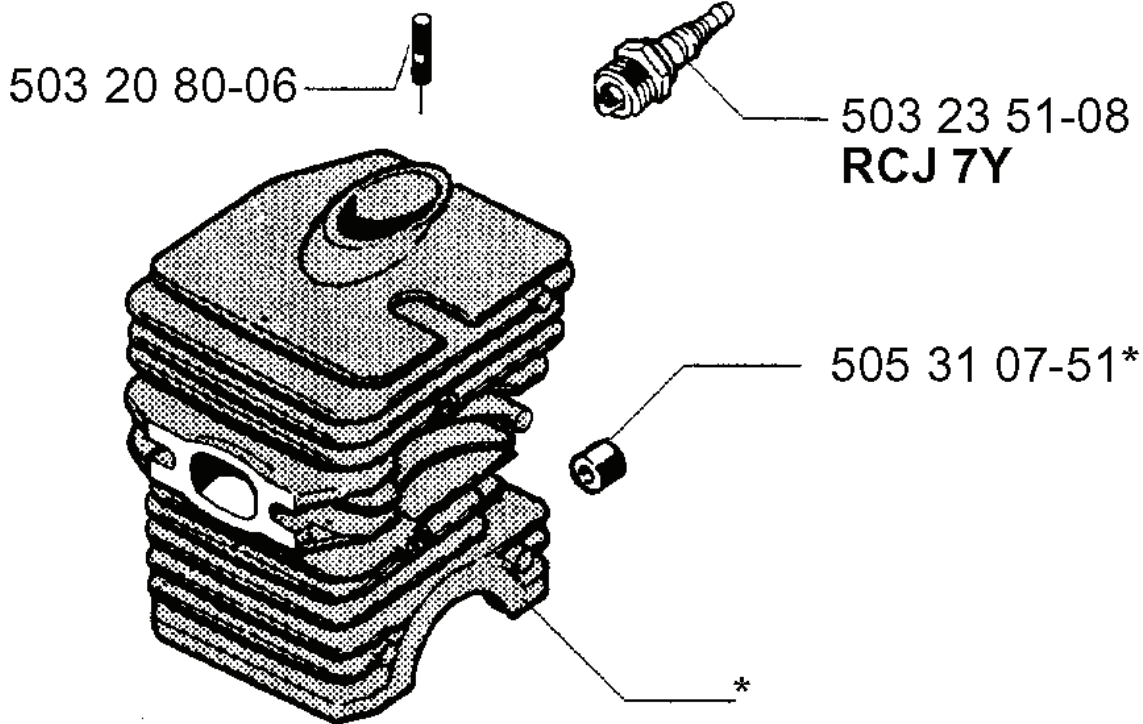

P

Accessories
Zubehöre
Accessoires
Acessorios
Tillbehör

REF.	PART NO.	DESCRIPTION	REMARK	QTY.	KIT
5016917-01	501691701	COMBINATION WRENCH		1	
5035274-01	503527401	PEN		1	
5060239-02	506023902	PUMP PISTON	VEG. OIL	1	
5060149-01	506014901	SPIKE		1	
5027127-01	502712701	WRENCH		1	
5014574-02	501457402	RIM	0.325 X 7T	1	
5032534-01	503253401	NEEDLE BEARING		1	
5031598-01	503159801	CLUTCH DRUM		1	
5032122-02	503212202	SCREW SLPANT	20 MM	1	
5032122-01	503212201	SCREW SLPANT	16 MM	1	

C

***compl 506 01 06-07 (40)**

***compl 503 44 08-02 (45)**

***compl 503 62 55-02 (49)**

REF.	PART NO.	DESCRIPTION	REMARK	QTY.	KIT
506 01 06-07	506010607	CYLINDER ASSY	40	1	
503 44 08-02	503440802	CYLINDER ASSY	45	1	
503 62 55-02	503625502	CYLINDER ASSY	49	1	
503 20 80-06	503208006	SCREW		1	
503 28 90-03	503289003	PISTON RING	40	1	
503 28 90-05	503289005	PISTON RING	45	1	
503 28 90-10	503289010	PISTON RING	49	1	
737 44 10-00	737441000	SNAP RING		1	
503 48 90-01	503489001	PISTON ASSY	40	1	
503 44 10-01	503441001	PISTON ASSY	45	1	
503 62 56-01	503625601	PISTON ASSY	49	1	
501 45 16-01	501451601	NEEDLE BEARING		1	
505 31 07-51	505310751	IMPULSE HOSE		1	
503 23 51-08	503235108	SPARK PLUG	RCJ 7Y	1	