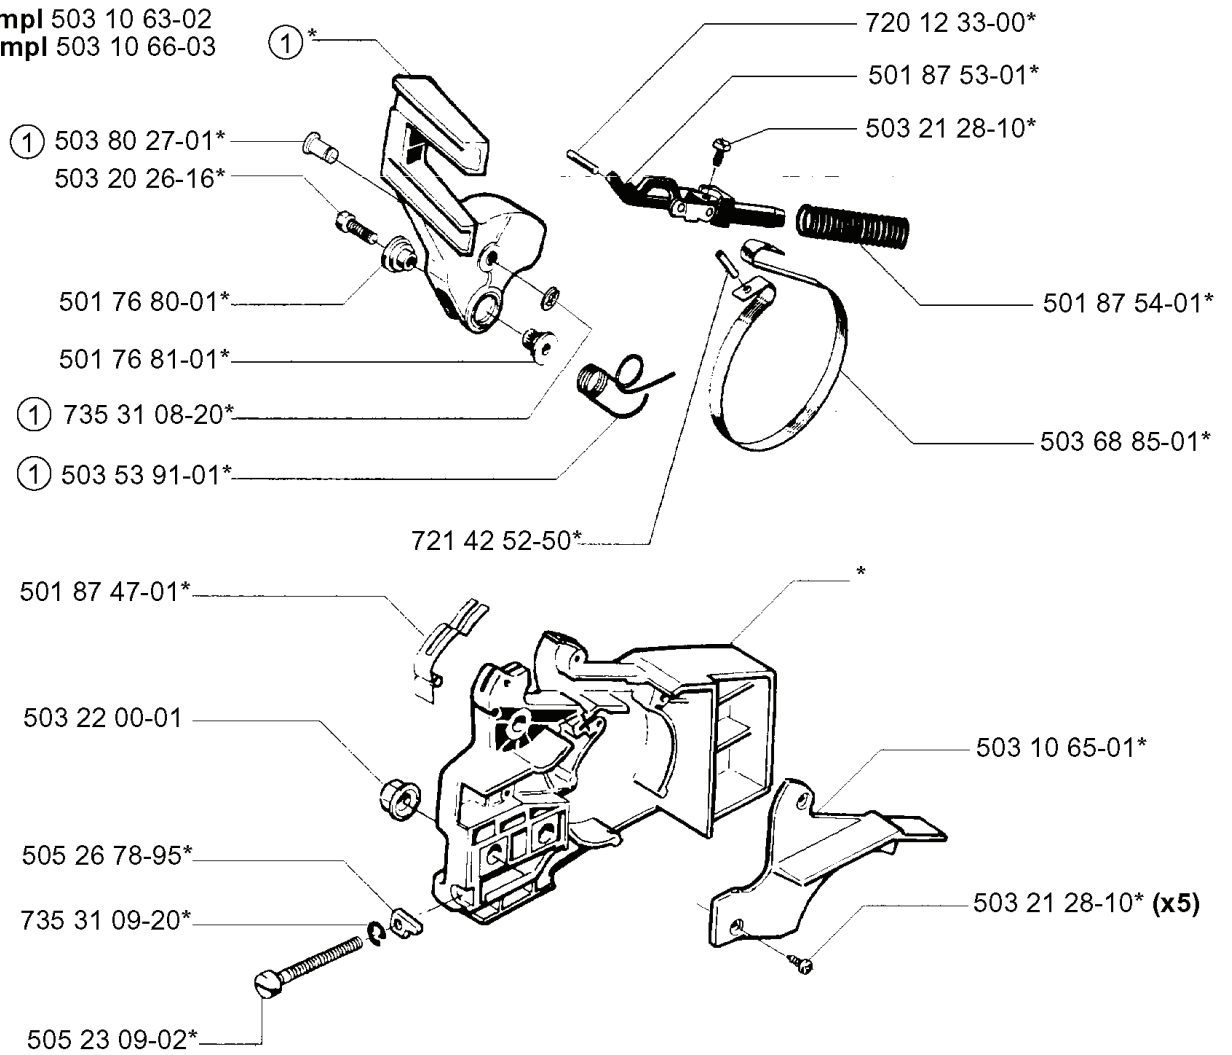

A

*compl 503 10 63-02
① compl 503 10 66-03