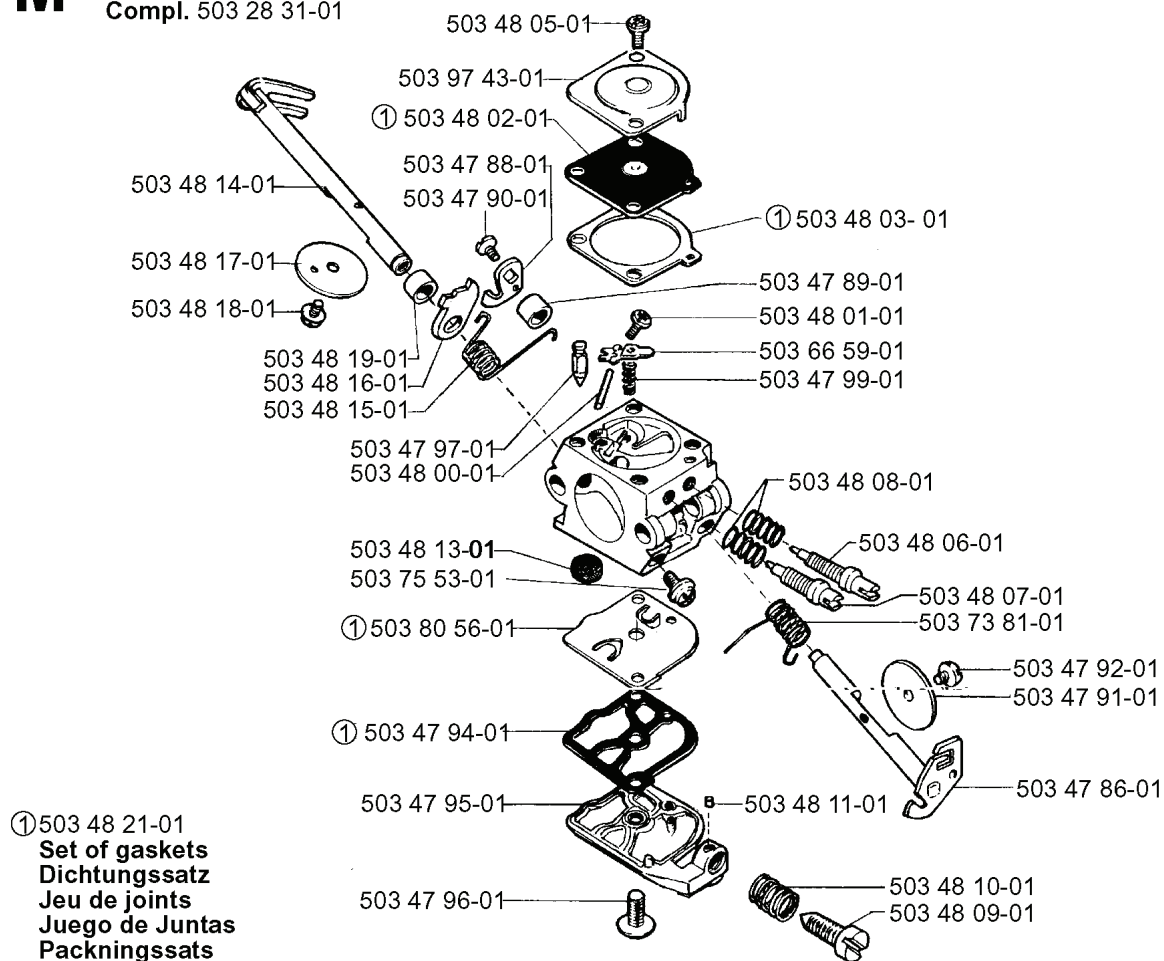

45, 20013500001-Current

SPARE PARTS LIST

E

REF.	PART NO.	DESCRIPTION	REMARK	QTY.	KIT
506 01 45-06	506014506	THROTTLE LOCKOUT		1	
506 01 44-04	506014404	THROTTLE TRIGGER		1	
503 20 02-16	503200216	SCREW IHSCFM		1	
506 01 47-01	506014701	ANTIVIBRATION ELEMENT		1	
506 01 46-01	506014601	ANTIVIBRATION ELEMENT		1	
503 73 77-01	503737701	FRONT HANDLE		1	
503 11 92-02	503119202	STRAP		1	
503 23 00-42	503230042	WASHER		2	
503 10 56-02	503105602	HANDLE HALF		1	
503 21 32-16	503213216	SCREW CITXPANT		3	
506 01 40-04	506014004	THROTTLE CABLE		1	
503 50 52-03	503505203	HANDLE HALF		1	

M

ZAMA C1Q - EL 1

Compl. 503 28 31-01

REF.	PART NO.	DESCRIPTION	REMARK	QTY.	KIT
503 28 31-01	503283101	CARBURETTOR		1	
503 48 14-01	503481401	SHAFT ASSY		1	
503 48 17-01	503481701	VALVE		1	
503 48 18-01	503481801	SCREW		1	
503 48 19-01	503481901	COLLAR		1	
503 48 16-01	503481601	LEVER		1	
503 48 15-01	503481501	SPRING		1	
503 47 97-01	503479701	VALVE		1	
503 48 00-01	503480001	PIN RETAINING SCREW		1	
503 48 13-01	503481301	STRAINER		1	
503 75 53-01	503755301	SCREW		1	
503 80 56-01	503805601	DIAPHRAGM PUMP	503 48 21-01 SET OF GASKETS	1	
503 47 94-01	503479401	GASKET	503 48 21-01 SET OF GASKETS	1	
503 47 95-01	503479501	COVER		1	
503 47 96-01	503479601	SCREW		1	
503 48 09-01	503480901	SCREW		1	
503 48 10-01	503481001	SPRING		1	
503 48 11-01	503481101	PIECE		1	
503 47 86-01	503478601	SHAFT ASSY		1	
503 47 91-01	503479101	VALVE		1	
503 47 92-01	503479201	SCREW		1	
503 73 81-01	503738101	RECOIL SPRING		1	
503 48 07-01	503480701	SCREW		1	
503 48 06-01	503480601	SCREW		1	
503 48 08-01	503480801	SPRING		1	
503 47 99-01	503479901	SPRING		1	
503 66 59-01	503665901	LEVER		1	
503 48 01-01	503480101	SCREW		1	
503 47 89-01	503478901	COLLAR		1	
503 48 03-01	503480301	GASKET	503 48 21-01 SET OF GASKETS	1	
503 47 90-01	503479001	SCREW		1	
503 47 88-01	503478801	LEVER		1	
503 48 02-01	503480201	DIAPHRAGM	503 48 21-01 SET OF GASKETS	1	
503 97 43-01	503974301	COVER		1	
503 48 05-01	503480501	SCREW		1	