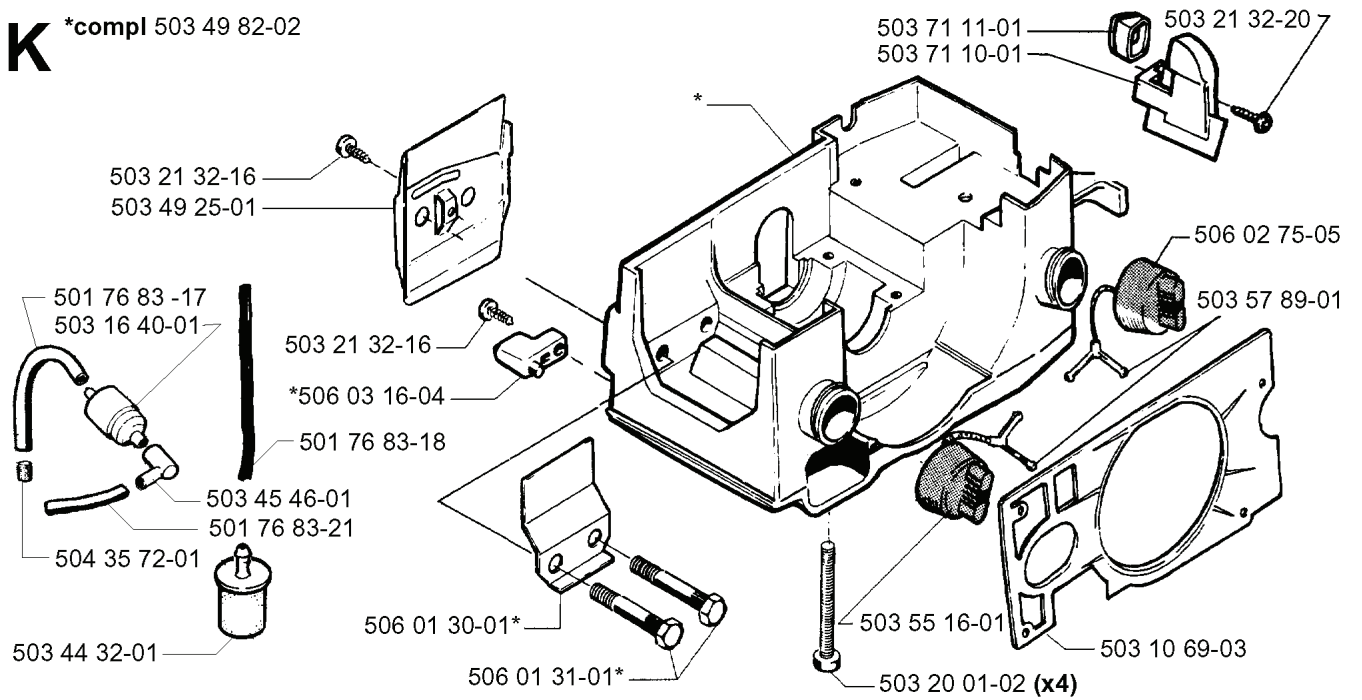

K *compl 503 49 82-02