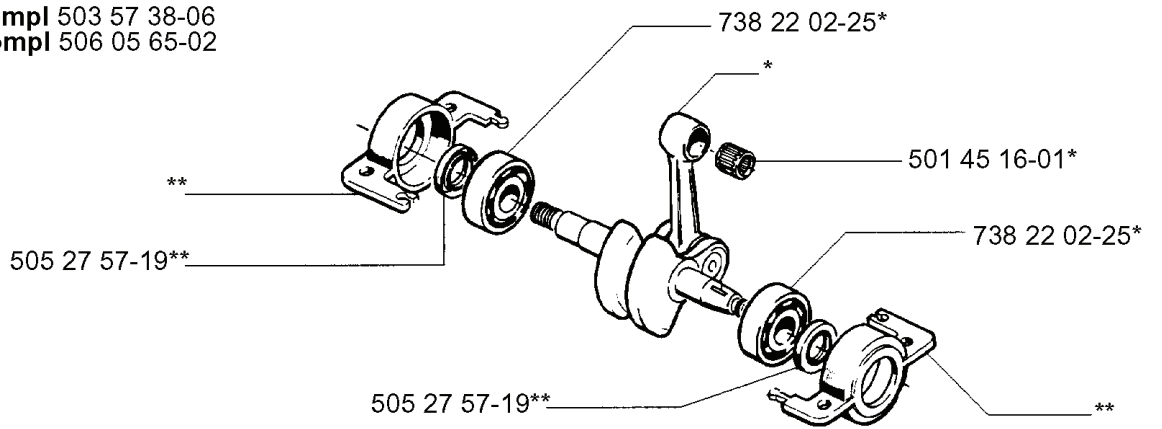

A

*compl 503 10 63-02
① compl 503 10 66-03

REF.	PART NO.	DESCRIPTION	REMARK	QTY.	KIT
503 10 63-02	503106302	CHAIN BRAKE		1	
503 10 66-03	503106603	HAND GUARD ASSY		1	
503 80 27-01	503802701	PIVOT PIN		1	
503 20 26-16	503202616	SCREW IHSCM		1	
501 76 80-01	501768001	SHAFT		1	
501 76 81-01	501768101	SHAFT		1	
735 31 08-20	735310820	E-CLIP		1	
503 53 91-01	503539101	POSITION SPRING		1	
501 87 47-01	501874701	SPRING		1	
503 22 00-01	503220001	HEXAGON NUT		1	
505 26 78-95	505267895	PAWL		1	
735 31 09-20	735310920	E-CLIP		1	
505 23 09-02	505230902	SCREW		1	
721 42 52-50	721425250	SPRING PIN		1	
503 10 65-01	503106501	HUB CAP		1	
503 68 85-01	503688501	BRAKE BAND		1	
501 87 54-01	501875401	BRAKE SPRING		1	
503 21 28-10	503212810	SCREW CCRPANT		1	
501 87 53-01	501875301	KNEE JOINT ASSY		1	
720 12 33-00	720123300	PARALLEL PIN		1	

B

*compl 503 50 20-06 (USA)

503 98 74-01*

REF.	PART NO.	DESCRIPTION	REMARK	QTY.	KIT
503 50 20-06	503502006	CYLINDER COVER ASSY	USA	1	
503 22 70-01	503227001	NUT		1	
503 98 74-01	503987401	LABEL		1	

G

*compl 503 57 38-06
**compl 506 05 65-02

REF.	PART NO.	DESCRIPTION	REMARK	QTY.	KIT
503 57 38-06	503573806	CRANKSHAFT ASSY		1	
506 05 65-02	506056502	SEAL		1	
505 27 57-19	505275719	SEALING RING		1	
738 22 02-25	738220225	BALL BEARING		1	
501 45 16-01	501451601	NEEDLE BEARING		1	