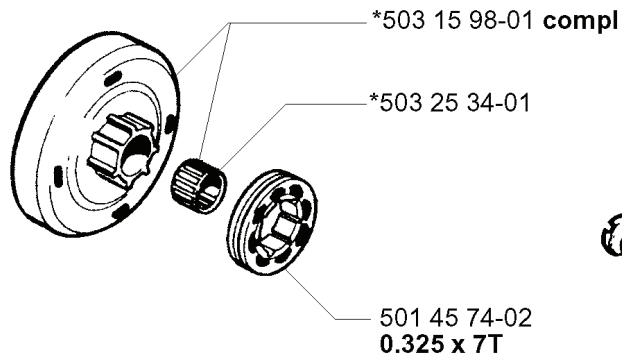

M

ZAMA C1Q - EL 1

Compl. 503 28 31-01

REF.	PART NO.	DESCRIPTION	REMARK	QTY.	KIT
503 28 31-01	503283101	CARBURETTOR		1	
503 48 14-01	503481401	SHAFT ASSY		1	
503 48 17-01	503481701	VALVE		1	
503 48 18-01	503481801	SCREW		1	
503 48 19-01	503481901	COLLAR		1	
503 48 16-01	503481601	LEVER		1	
503 48 15-01	503481501	SPRING		1	
503 47 97-01	503479701	VALVE		1	
503 48 00-01	503480001	PIN RETAINING SCREW		1	
503 48 13-01	503481301	STRAINER		1	
503 75 53-01	503755301	SCREW		1	
503 80 56-01	503805601	DIAPHRAGM PUMP	503 48 21-01 SET OF GASKETS	1	
503 47 94-01	503479401	GASKET	503 48 21-01 SET OF GASKETS	1	
503 47 95-01	503479501	COVER		1	
503 47 96-01	503479601	SCREW		1	
503 48 09-01	503480901	SCREW		1	
503 48 10-01	503481001	SPRING		1	
503 48 11-01	503481101	PIECE		1	
503 47 86-01	503478601	SHAFT ASSY		1	
503 47 91-01	503479101	VALVE		1	
503 47 92-01	503479201	SCREW		1	
503 73 81-01	503738101	RECOIL SPRING		1	
503 48 07-01	503480701	SCREW		1	
503 48 06-01	503480601	SCREW		1	
503 48 08-01	503480801	SPRING		1	
503 47 99-01	503479901	SPRING		1	
503 66 59-01	503665901	LEVER		1	
503 48 01-01	503480101	SCREW		1	
503 47 89-01	503478901	COLLAR		1	
503 48 03-01	503480301	GASKET	503 48 21-01 SET OF GASKETS	1	
503 47 90-01	503479001	SCREW		1	
503 47 88-01	503478801	LEVER		1	
503 48 02-01	503480201	DIAPHRAGM	503 48 21-01 SET OF GASKETS	1	
503 97 43-01	503974301	COVER		1	
503 48 05-01	503480501	SCREW		1	

P

Accessories
Zubehöre
Accessoires
Acessorios
Tillbehör

REF.	PART NO.	DESCRIPTION	REMARK	QTY.	KIT
5016917-01	501691701	COMBINATION WRENCH		1	
5035274-01	503527401	PEN		1	
5060239-02	506023902	PUMP PISTON	VEG. OIL	1	
5060149-01	506014901	SPIKE		1	
5027127-01	502712701	WRENCH		1	
5014574-02	501457402	RIM	0.325 X 7T	1	
5032534-01	503253401	NEEDLE BEARING		1	
5031598-01	503159801	CLUTCH DRUM		1	
5032122-02	503212202	SCREW SLPANT	20 MM	1	
5032122-01	503212201	SCREW SLPANT	16 MM	1	