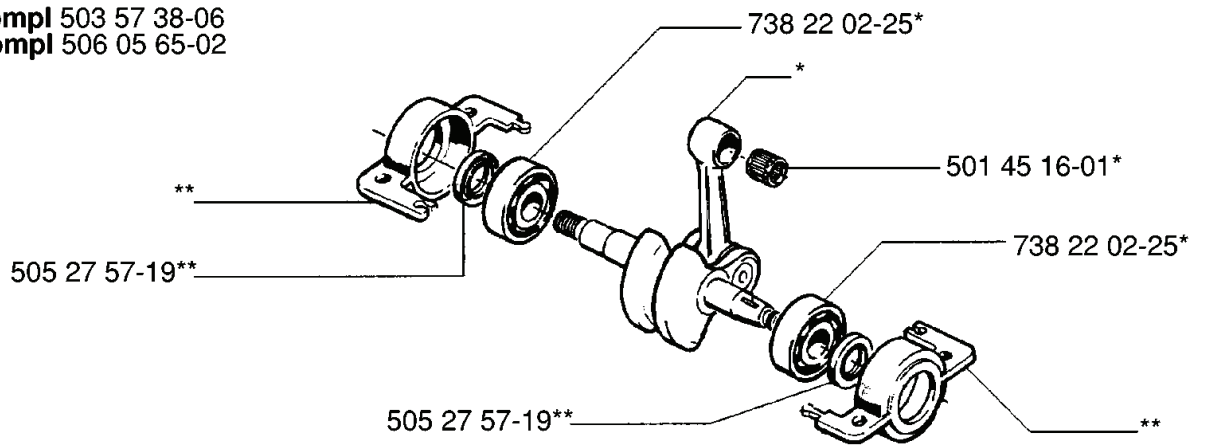

N

Compl. 503 28 31-04

ZAMA C1Q - EL 5 (EPA)

REF.	PART NO.	DESCRIPTION	REMARK	QTY.	KIT
503 28 31-04	503283104	CARBURETTOR		1	
503 47 89-01	503478901	COLLAR		1	
503 47 88-01	503478801	LEVER		1	
503 47 90-01	503479001	SCREW		1	
503 48 19-01	503481901	COLLAR		1	
503 48 14-01	503481401	SHAFT ASSY		1	
503 48 18-01	503481801	SCREW		1	
503 48 17-01	503481701	VALVE		1	
503 48 16-01	503481601	LEVER		1	
503 48 15-01	503481501	SPRING		1	
503 48 00-01	503480001	PIN RETAINING SCREW		1	
503 48 13-01	503481301	STRAINER		1	
503 75 53-01	503755301	SCREW		1	
503 80 56-01	503805601	DIAPHRAGM PUMP	503 48 21-01 SET OF GASKETS	1	
503 47 94-01	503479401	GASKET	503 48 21-01 SET OF GASKETS	1	
503 47 95-01	503479501	COVER		1	
503 47 96-01	503479601	SCREW		1	
503 48 09-01	503480901	SCREW		1	
503 48 10-01	503481001	SPRING		1	
503 48 11-01	503481101	PIECE		1	
503 47 86-01	503478601	SHAFT ASSY		1	
503 47 91-01	503479101	VALVE		1	
503 47 92-01	503479201	SCREW		1	
503 90 33-01	503903301	LIMITER CAP	EPA	1	
503 90 32-01	503903201	LIMITER CAP	EPA	1	
503 73 81-01	503738101	RECOIL SPRING		1	
503 90 34-01	503903401	RETAINER	EPA	1	
503 90 29-01	503902901	SCREW	L (EPA)	1	
503 90 30-01	503903001	SCREW	H (EPA)	1	
503 97 40-01	503974001	WASHER	EPA	1	
503 48 08-01	503480801	SPRING		1	
503 47 99-01	503479901	SPRING		1	
503 66 59-01	503665901	LEVER		1	
503 48 01-01	503480101	SCREW		1	
503 47 97-01	503479701	VALVE		1	
503 48 03-01	503480301	GASKET	503 48 21-01 SET OF GASKETS	1	
503 48 02-01	503480201	DIAPHRAGM	503 48 21-01 SET OF GASKETS	1	
503 97 43-01	503974301	COVER		1	
503 48 05-01	503480501	SCREW		1	

G

*compl 503 57 38-06
**compl 506 05 65-02

REF.	PART NO.	DESCRIPTION	REMARK	QTY.	KIT
503 57 38-06	503573806	CRANKSHAFT ASSY		1	
506 05 65-02	506056502	SEAL		1	
505 27 57-19	505275719	SEALING RING		1	
738 22 02-25	738220225	BALL BEARING		1	
501 45 16-01	501451601	NEEDLE BEARING		1	