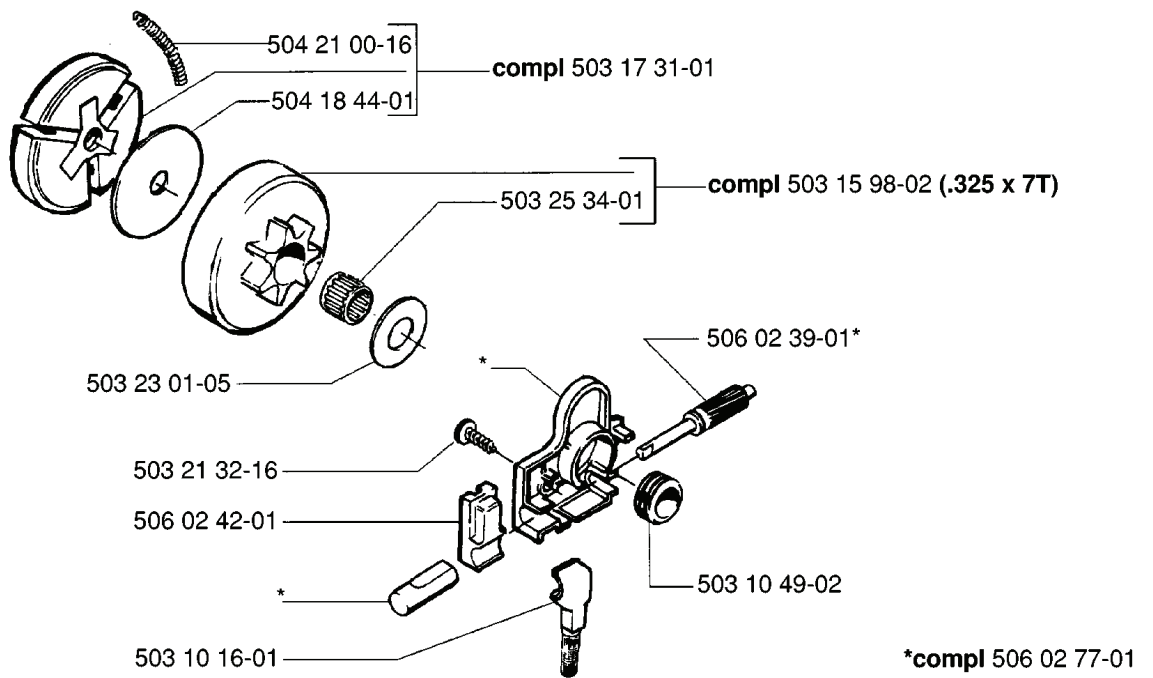

A

① *compl 503 10 63-02
① compl 503 10 66-03

REF.	PART NO.	DESCRIPTION	REMARK	QTY.	KIT
503 10 63-02	503106302	CHAIN BRAKE		1	
503 10 66-03	503106603	HAND GUARD ASSY		1	
501 87 49-01	501874901	PIVOT PIN		1	
503 20 26-16	503202616	SCREW IHSCM		1	
501 76 80-01	501768001	SHAFT		1	
501 76 81-01	501768101	SHAFT		1	
735 31 08-20	735310820	E-CLIP		1	
503 53 91-01	503539101	POSITION SPRING		1	
501 87 47-01	501874701	SPRING		1	
503 22 00-01	503220001	HEXAGON NUT		1	
505 26 78-95	505267895	PAWL		1	
735 31 09-20	735310920	E-CLIP		1	
505 23 09-02	505230902	SCREW		1	
721 42 52-50	721425250	SPRING PIN		1	
503 21 28-10	503212810	SCREW CCRPANT		5	
503 10 65-01	503106501	HUB CAP		1	
503 68 85-01	503688501	BRAKE BAND		1	
501 87 54-01	501875401	BRAKE SPRING		1	
501 87 53-01	501875301	KNEE JOINT ASSY		1	
720 12 33-00	720123300	PARALLEL PIN		1	

J

REF.	PART NO.	DESCRIPTION	REMARK	QTY.	KIT
504 21 00-16	504210016	CLUTCH SPRING		1	
504 18 44-01	504184401	WASHER		1	
503 23 01-05	503230105	WASHER		1	
503 21 32-16	503213216	SCREW CITXPANT		1	
506 02 42-01	506024201	PRESSURE PIPE		1	
503 10 16-01	503101601	SUCTION HOSE ASSY		1	
503 10 49-02	503104902	PUMP PINION		1	
506 02 77-01	506027701	OIL PUMP ASSY		1	
506 02 39-01	506023901	PUMP PISTON		1	
503 25 34-01	503253401	NEEDLE BEARING		1	
503 15 98-02	503159802	CLUTCH DRUM	.325 X 7T	1	
503 17 31-01	503173101	CLUTCH ASSY		1	