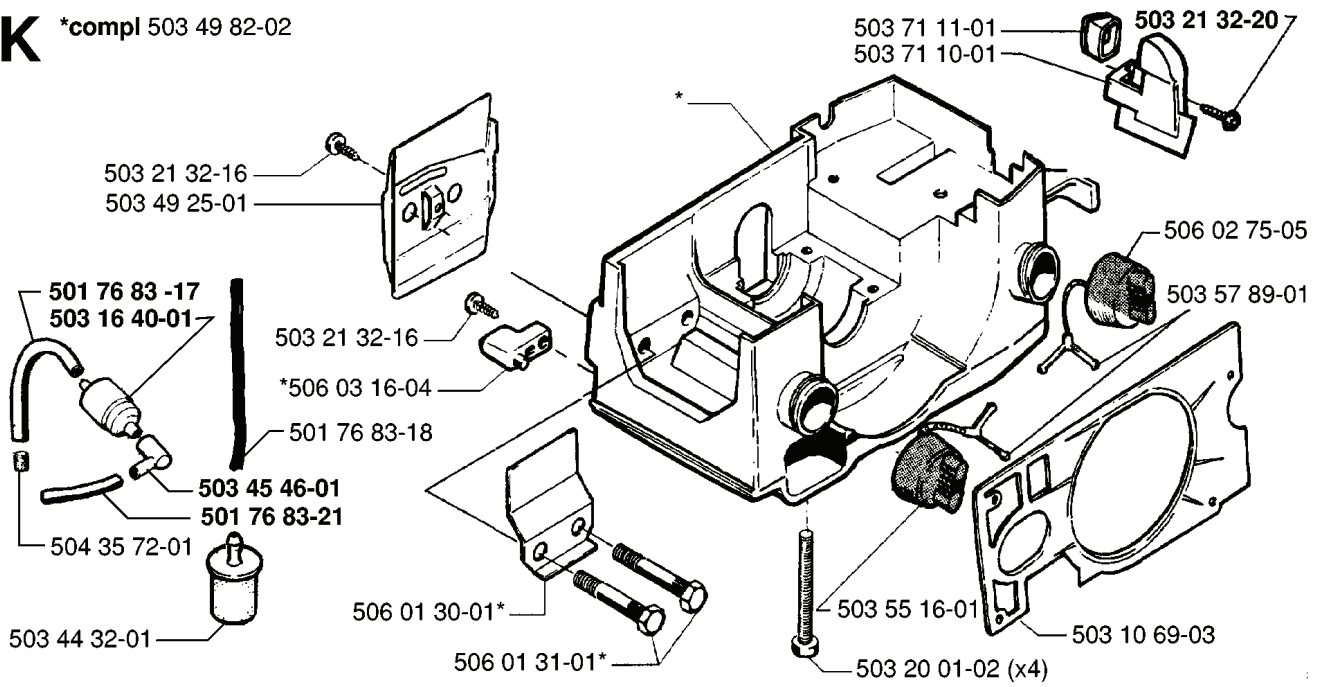

K *compl 503 49 82-02