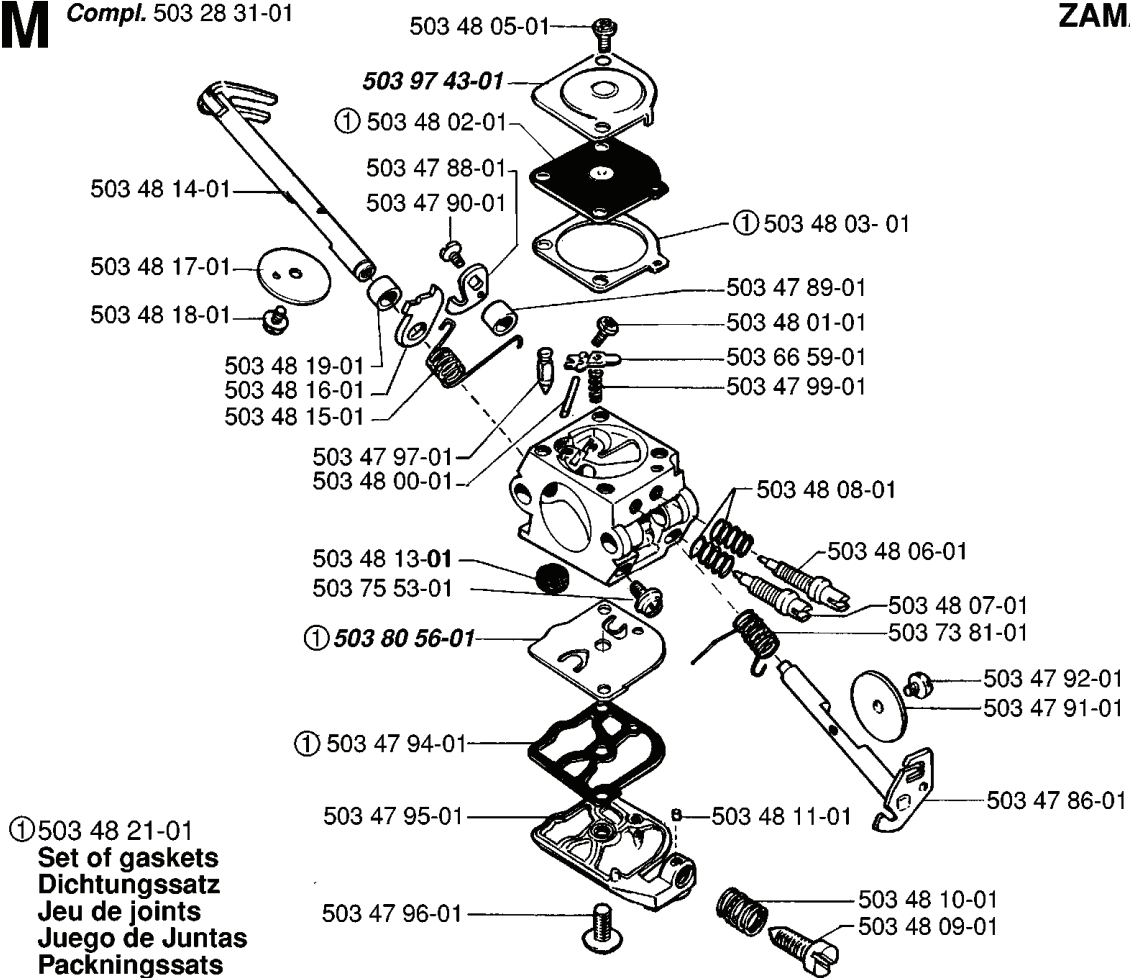

B

*compl 503 10 61-03

*compl 503 50 20-03 (USA) (40)

*compl 503 50 20-04 (USA) (45)

*compl 503 50 20-05 (USA) (49)

503 22 70-01*

503 78 22-04

REF.	PART NO.	DESCRIPTION	REMARK	QTY.	KIT
503 10 61-03	503106103	CYLINDER COVER		1	
503 50 20-03	503502003	CYLINDER COVER ASSY	(USA) (40)	1	
503 50 20-04	503502004	CYLINDER COVER ASSY	(USA) (45)	1	
503 50 20-05	503502005	CYLINDER COVER ASSY	(USA) (49)	1	
503 22 70-01	503227001	NUT		1	
503 78 22-04	503782204	LABEL		1	

M Compl. 503 28 31-01

ZAMA C1Q - EL 1

REF.	PART NO.	DESCRIPTION	REMARK	QTY.	KIT
503 28 31-01	503283101	CARBURETTOR		1	
503 48 14-01	503481401	SHAFT ASSY		1	
503 48 17-01	503481701	VALVE		1	
503 48 18-01	503481801	SCREW		1	
503 48 19-01	503481901	COLLAR		1	
503 48 16-01	503481601	LEVER		1	
503 48 15-01	503481501	SPRING		1	
503 47 97-01	503479701	VALVE		1	
503 48 00-01	503480001	PIN RETAINING SCREW		1	
503 48 13-01	503481301	STRAINER		1	
503 75 53-01	503755301	SCREW		1	
503 80 56-01	503805601	DIAPHRAGM PUMP	503 48 21-01 SET OF GASKETS	1	
503 47 94-01	503479401	GASKET	503 48 21-01 SET OF GASKETS	1	
503 47 95-01	503479501	COVER		1	
503 47 96-01	503479601	SCREW		1	
503 48 09-01	503480901	SCREW		1	
503 48 10-01	503481001	SPRING		1	
503 48 11-01	503481101	PIECE		1	
503 47 86-01	503478601	SHAFT ASSY		1	
503 47 91-01	503479101	VALVE		1	
503 47 92-01	503479201	SCREW		1	
503 73 81-01	503738101	RECOIL SPRING		1	
503 48 07-01	503480701	SCREW		1	
503 48 06-01	503480601	SCREW		1	
503 48 08-01	503480801	SPRING		1	
503 47 99-01	503479901	SPRING		1	
503 66 59-01	503665901	LEVER		1	
503 48 01-01	503480101	SCREW		1	
503 47 89-01	503478901	COLLAR		1	
503 48 03-01	503480301	GASKET	503 48 21-01 SET OF GASKETS	1	
503 47 90-01	503479001	SCREW		1	
503 47 88-01	503478801	LEVER		1	
503 48 02-01	503480201	DIAPHRAGM	503 48 21-01 SET OF GASKETS	1	
503 97 43-01	503974301	COVER		1	
503 48 05-01	503480501	SCREW		1	