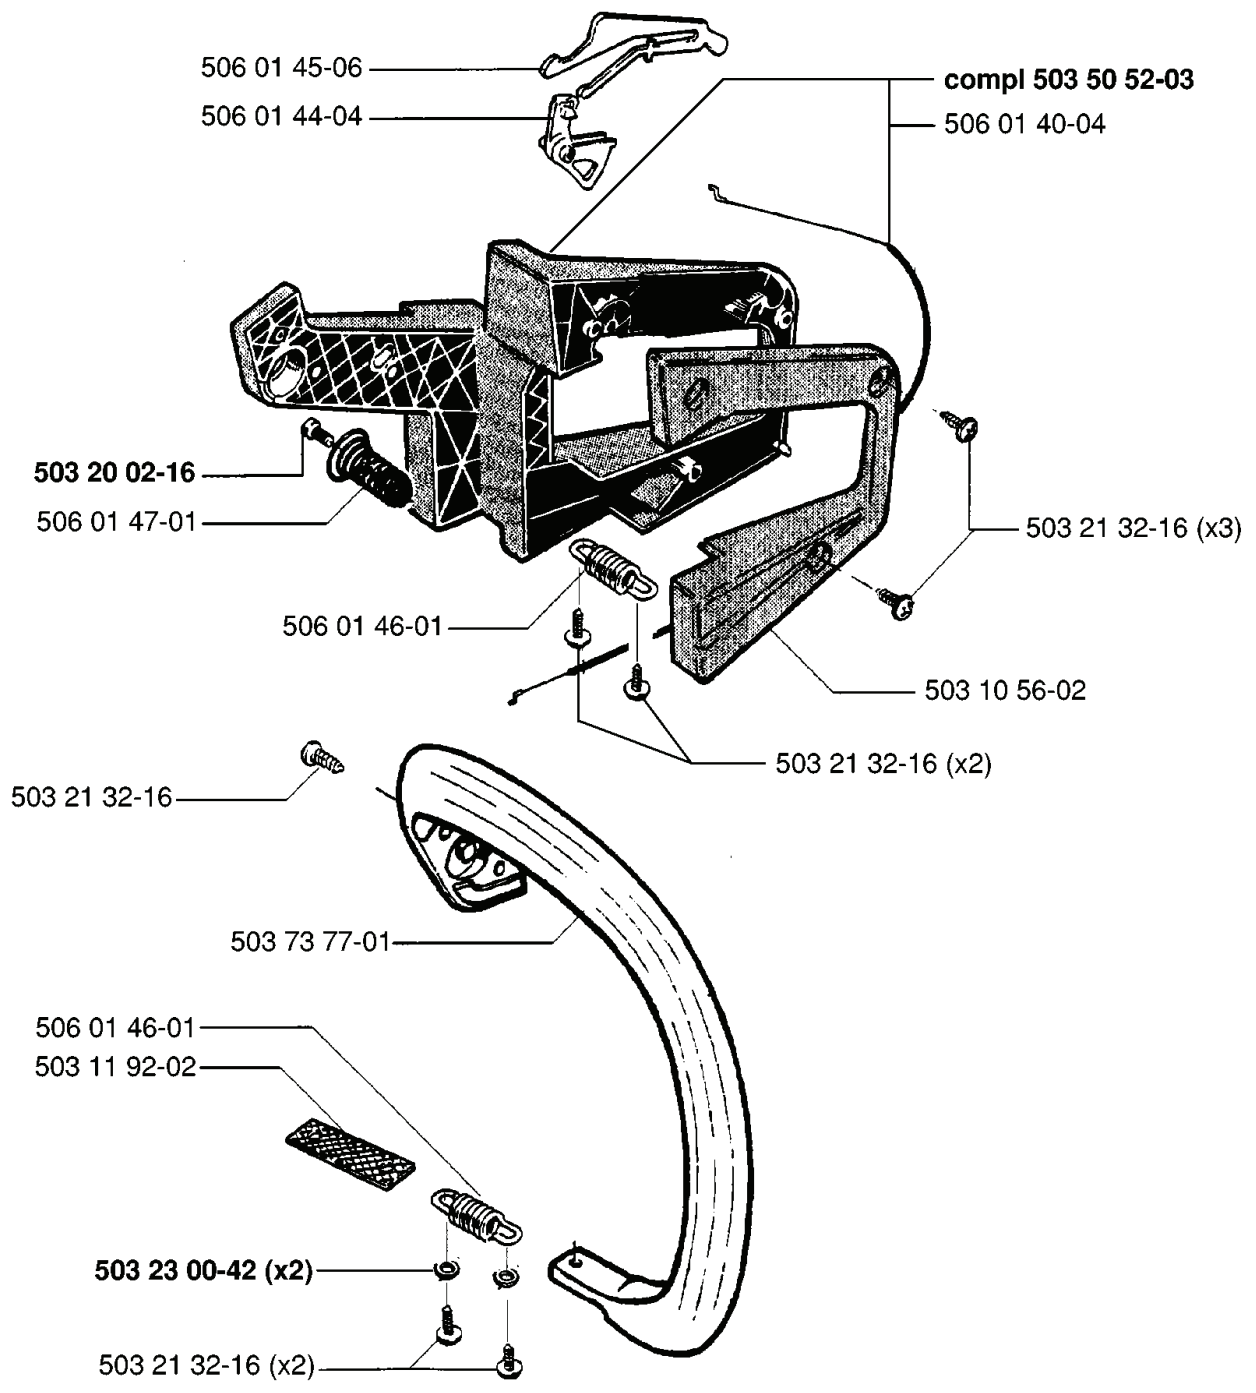

G

*compl 503 57 38-06
**compl 506 05 65-02

REF.	PART NO.	DESCRIPTION	REMARK	QTY.	KIT
503 57 38-06	503573806	CRANKSHAFT ASSY		1	
506 05 65-02	506056502	SEAL		1	
505 27 57-19	505275719	SEALING RING		1	
738 22 02-25	738220225	BALL BEARING		1	
501 45 16-01	501451601	NEEDLE BEARING		1	

**Accessories
Zubehöre
Accessoires
Acessorios
Tillbehör**

REF.	PART NO.	DESCRIPTION	REMARK	QTY.	KIT
5016917-01	501691701	COMBINATION WRENCH		1	
5035274-01	503527401	PEN		1	
5060239-02	506023902	PUMP PISTON	VEG. OIL	1	
5060149-01	506014901	SPIKE		1	
5027127-01	502712701	WRENCH		1	
5014574-02	501457402	RIM	0.325 X 7T	1	
5032122-02	503212202	SCREW SLPANT	20 MM	1	
5032122-01	503212201	SCREW SLPANT	16 MM	1	
5032534-01	503253401	NEEDLE BEARING		1	
5031598-01	503159801	CLUTCH DRUM		1	

L

***compl 503 10 58-05**

REF.	PART NO.	DESCRIPTION	REMARK	QTY.	KIT
503 10 58-05	503105805	STARTER ASSY		1	
503 54 39-01	503543901	STARTER HANDLE		1	
503 21 06-16	503210616	SCREW IHSCT		1	
503 23 00-35	503230035	WASHER		1	
506 01 64-01	506016401	STARTER PULLEY		1	
501 76 31-01	501763101	SPRING CASSETTE ASSY		1	
503 10 59-06	503105906	STARTER HOUSING		1	
503 21 32-20	503213220	SCREW CITXPANT		4	
503 61 96 07	503619607	LABEL	49	1	
503 61 96 06	503619606	LABEL	45	1	
503 61 96 05	503619605	LABEL	40	1	
501 63 06-01	501630601	SLEEVE		1	
505 30 51-25	505305125	STARTER ROPE		1	

E

REF.	PART NO.	DESCRIPTION	REMARK	QTY.	KIT
506 01 45-06	506014506	THROTTLE LOCKOUT		1	
506 01 44-04	506014404	THROTTLE TRIGGER		1	
503 20 02-16	503200216	SCREW IHSCFM		1	
506 01 47-01	506014701	ANTIVIBRATION ELEMENT		1	
503 73 77-01	503737701	FRONT HANDLE		1	
506 01 46-01	506014601	ANTIVIBRATION ELEMENT		1	
503 11 92-02	503119202	STRAP		1	
503 23 00-42	503230042	WASHER		2	
503 21 32-16	503213216	SCREW CITXPANT		2	
503 10 56-02	503105602	HANDLE HALF		1	
506 01 40-04	506014004	THROTTLE CABLE		1	
503 50 52-03	503505203	HANDLE HALF		1	