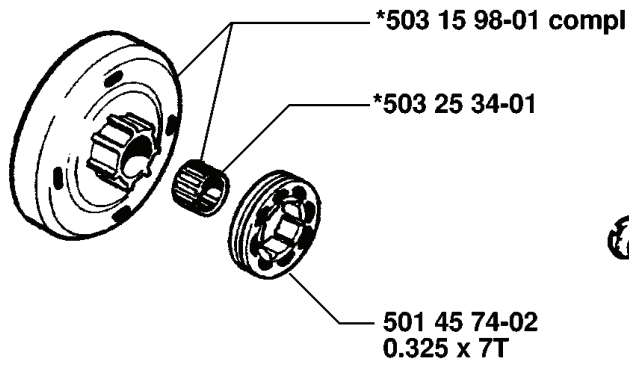

G

*compl 503 57 38-06
**compl 506 05 65-02

REF.	PART NO.	DESCRIPTION	REMARK	QTY.	KIT
503 57 38-06	503573806	CRANKSHAFT ASSY		1	
506 05 65-02	506056502	SEAL		1	
505 27 57-19	505275719	SEALING RING		1	
738 22 02-25	738220225	BALL BEARING		1	
501 45 16-01	501451601	NEEDLE BEARING		1	

**Accessories
Zubehöre
Accessoires
Acessorios
Tillbehör**

REF.	PART NO.	DESCRIPTION	REMARK	QTY.	KIT
5016917-01	501691701	COMBINATION WRENCH		1	
5035274-01	503527401	PEN		1	
5060239-02	506023902	PUMP PISTON	VEG. OIL	1	
5060149-01	506014901	SPIKE		1	
5027127-01	502712701	WRENCH		1	
5014574-02	501457402	RIM	0.325 X 7T	1	
5032122-02	503212202	SCREW SLPANT	20 MM	1	
5032122-01	503212201	SCREW SLPANT	16 MM	1	
5032534-01	503253401	NEEDLE BEARING		1	
5031598-01	503159801	CLUTCH DRUM		1	

L

***compl 503 10 58-05**

REF.	PART NO.	DESCRIPTION	REMARK	QTY.	KIT
503 10 58-05	503105805	STARTER ASSY		1	
503 54 39-01	503543901	STARTER HANDLE		1	
503 21 06-16	503210616	SCREW IHSCT		1	
503 23 00-35	503230035	WASHER		1	
506 01 64-01	506016401	STARTER PULLEY		1	
501 76 31-01	501763101	SPRING CASSETTE ASSY		1	
503 10 59-06	503105906	STARTER HOUSING		1	
503 21 32-20	503213220	SCREW CITXPANT		4	
503 61 96 07	503619607	LABEL	49	1	
503 61 96 06	503619606	LABEL	45	1	
503 61 96 05	503619605	LABEL	40	1	
501 63 06-01	501630601	SLEEVE		1	
505 30 51-25	505305125	STARTER ROPE		1	