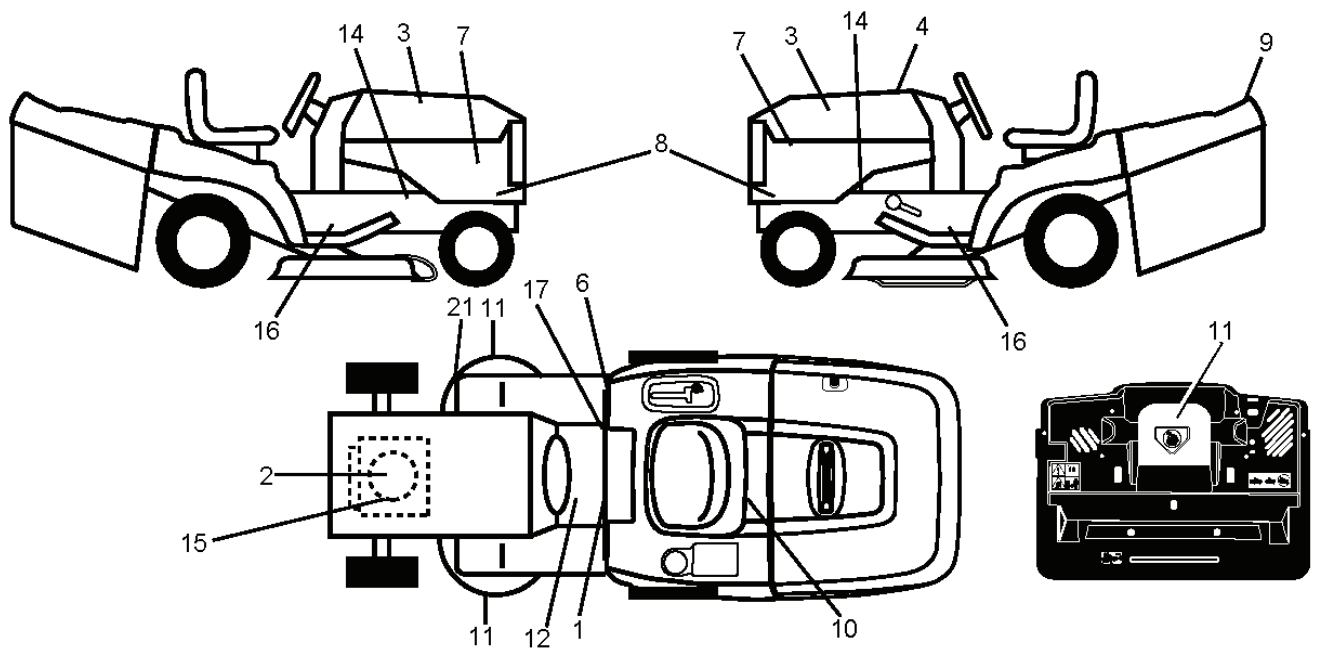

REF.	PART NO.	DESCRIPTION	REMARK	QTY.	KIT
1	532400389	LABEL		1	
2	532196841	DECAL		1	
3	532415558	DECAL		1	
4	532420815	DECAL		1	
6	532180432	DECAL		1	
7	532422012	DECAL		1	
8	532415600	DECAL		1	
9	532402832	LABEL		1	
10	532145005	DECAL		1	
11	532182166	DECAL		1	
12	532159737	DECAL		1	
14	532159736	DECAL		1	
15	532417927	DECAL		1	
16	532401146	DECAL		1	
17	532140837	DECAL		1	
21	532166286	DECAL		1	
--	532180435	DECAL		1	
--	532138311	DECAL		1