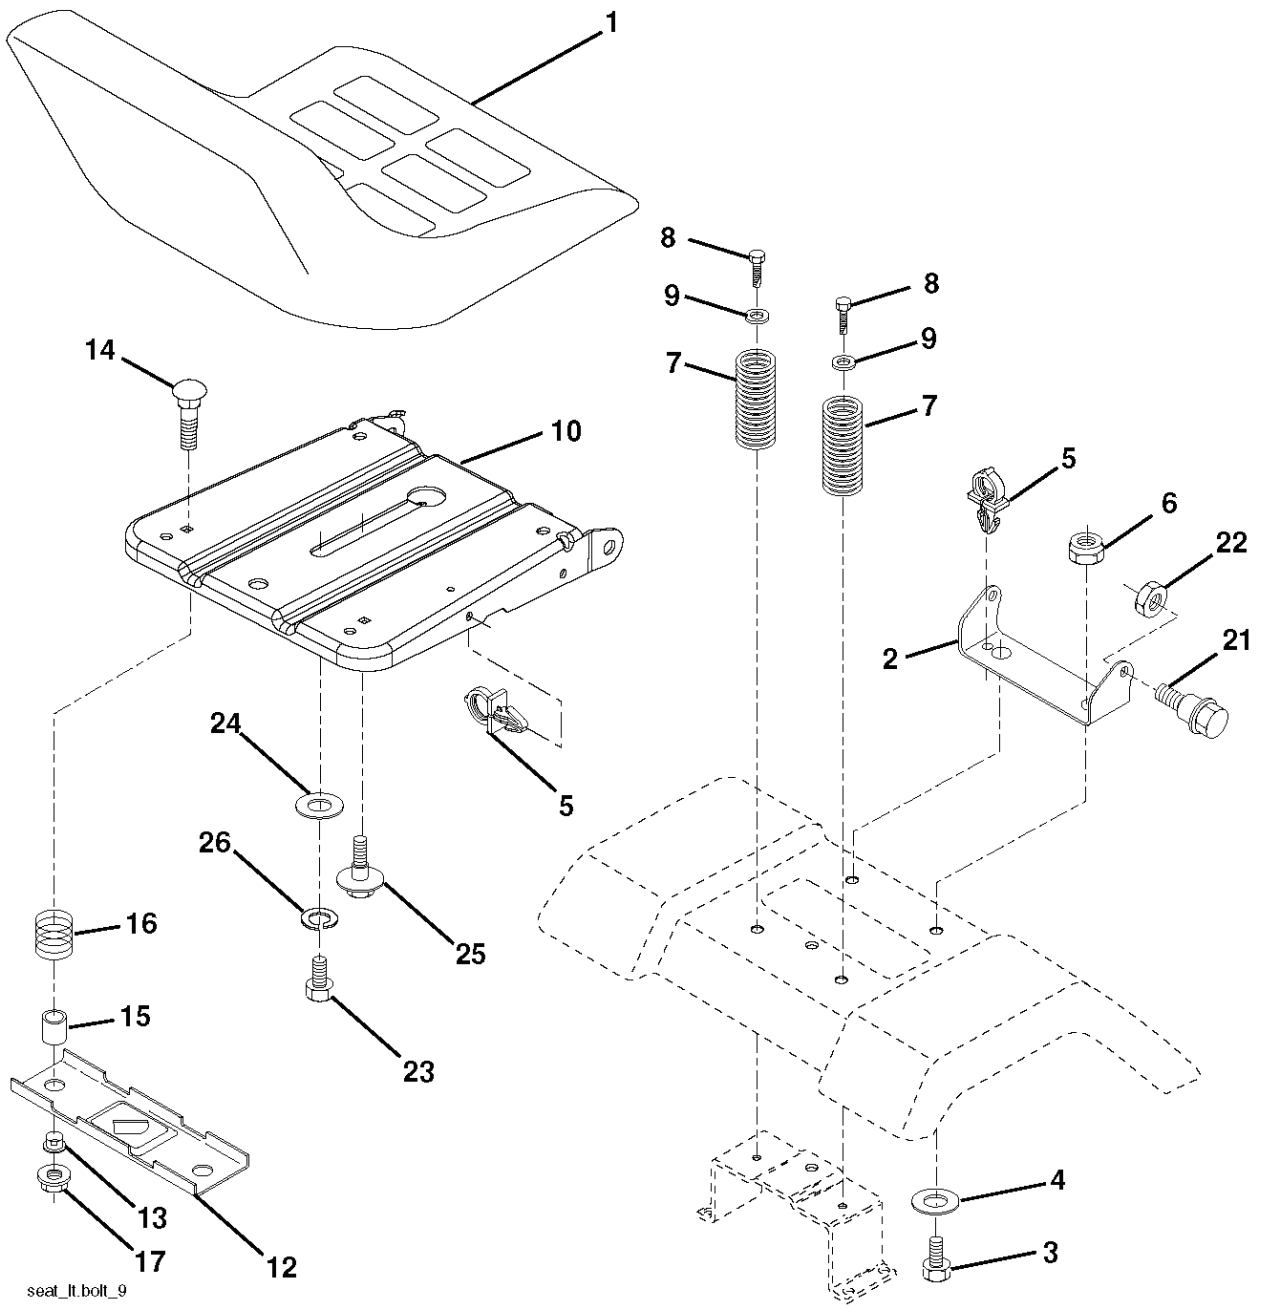

lift-rh.1piece_9_r1

REF.	PART NO.	DESCRIPTION	REMARK	QTY.	KIT
1	532404981	PLUNGE		1	
2	532159471	LEVER		1	
3	532105767	PIN RETAINING SCREW		1	
4	812000002	RETAINER RING		1	
5	819211621	WASHER		1	
6	532120183	BEARING		1	
7	532109413	GRIP		1	
8	532124526	KNOB		1	
11	532165829	ROD		1	
12	532165831	ROD		1	
13	532124670	RETAINER RING		1	
15	532173288	LINK		1	
16	873350800	NUT		1	
17	532175689	BRACKET		1	
18	873800800	NUT		1	
19	532139868	LEVER		1	
20	532194209	SPRING		1	
23	532110807	NUT		1	
24	819131016	WASHER		1	
25	532124874	SPRING		1	
26	532169484	PIN		1	
27	532126971	LEVER		1	
28	873350600	NUT		1	
29	532138057	KNOB		1	
30	532150233	TRUNNION		1	
31	532169865	BEARING		1	
32	873540600	NUT		1	
36	532155097	INDICATOR		1	
37	532123935	PLUG		1	
38	817060516	SCREW		1	
40	819112410	WASHER		1	
41	532123934	INDICATOR		1	
49	532145212	NUT		1	
50	532110452	NUT		1	

IGNITION SWITCH

POSITION	CIRCUIT	"MAKE"
OFF	M+G+A1	
RUN/OVERRIDE	B+A1	
RUN	B+A1	L+A2
START	B + S + A1	

WIRING INSULATED CLIPS

NOTE: IF WIRING INSULATED CLIPS WERE REMOVED FOR SERVICING OF UNIT, THEY SHOULD BE RE-INSTALLED TO PROPERLY SECURE YOUR WIRING.

REMOVABLE CONNECTIONS

NON-REMOVABLE CONNECTIONS

RELAY

seat_ft.bolt_9

REF.	PART NO.	DESCRIPTION	REMARK	QTY.	KIT
1	532401042	SIEGE CONDUCTEUR		1	
2	532140551	BRACKET		1	
3	871110616	SCREW		1	
4	819131610	WASHER		1	
5	532145006	CLIP		1	
6	873800600	NUT		1	
7	532124181	SPRING		1	
8	817000616	SCREW		1	
9	819131614	WASHER		1	
10	532195530	BERCEAU DE SIEGE CONDUCTEUR		1	
12	532174648	BRACKET		1	
13	532121248	BUSHING		1	
14	872050412	BOLT		1	
15	532134300	SPACER		1	
16	532121250	SPRING		1	
17	532123976	LOCKNUT		1	
21	532171852	BOLT		1	
22	873800500	LOCK NUT		1	
23	871110814	BOLT		1	
24	819171912	WASHER		1	
25	532127018	BOLT		1	
26	810040800	WASHER		1	
	PART NO.		REMARK		KIT
	PART NO.		REMARK		KIT