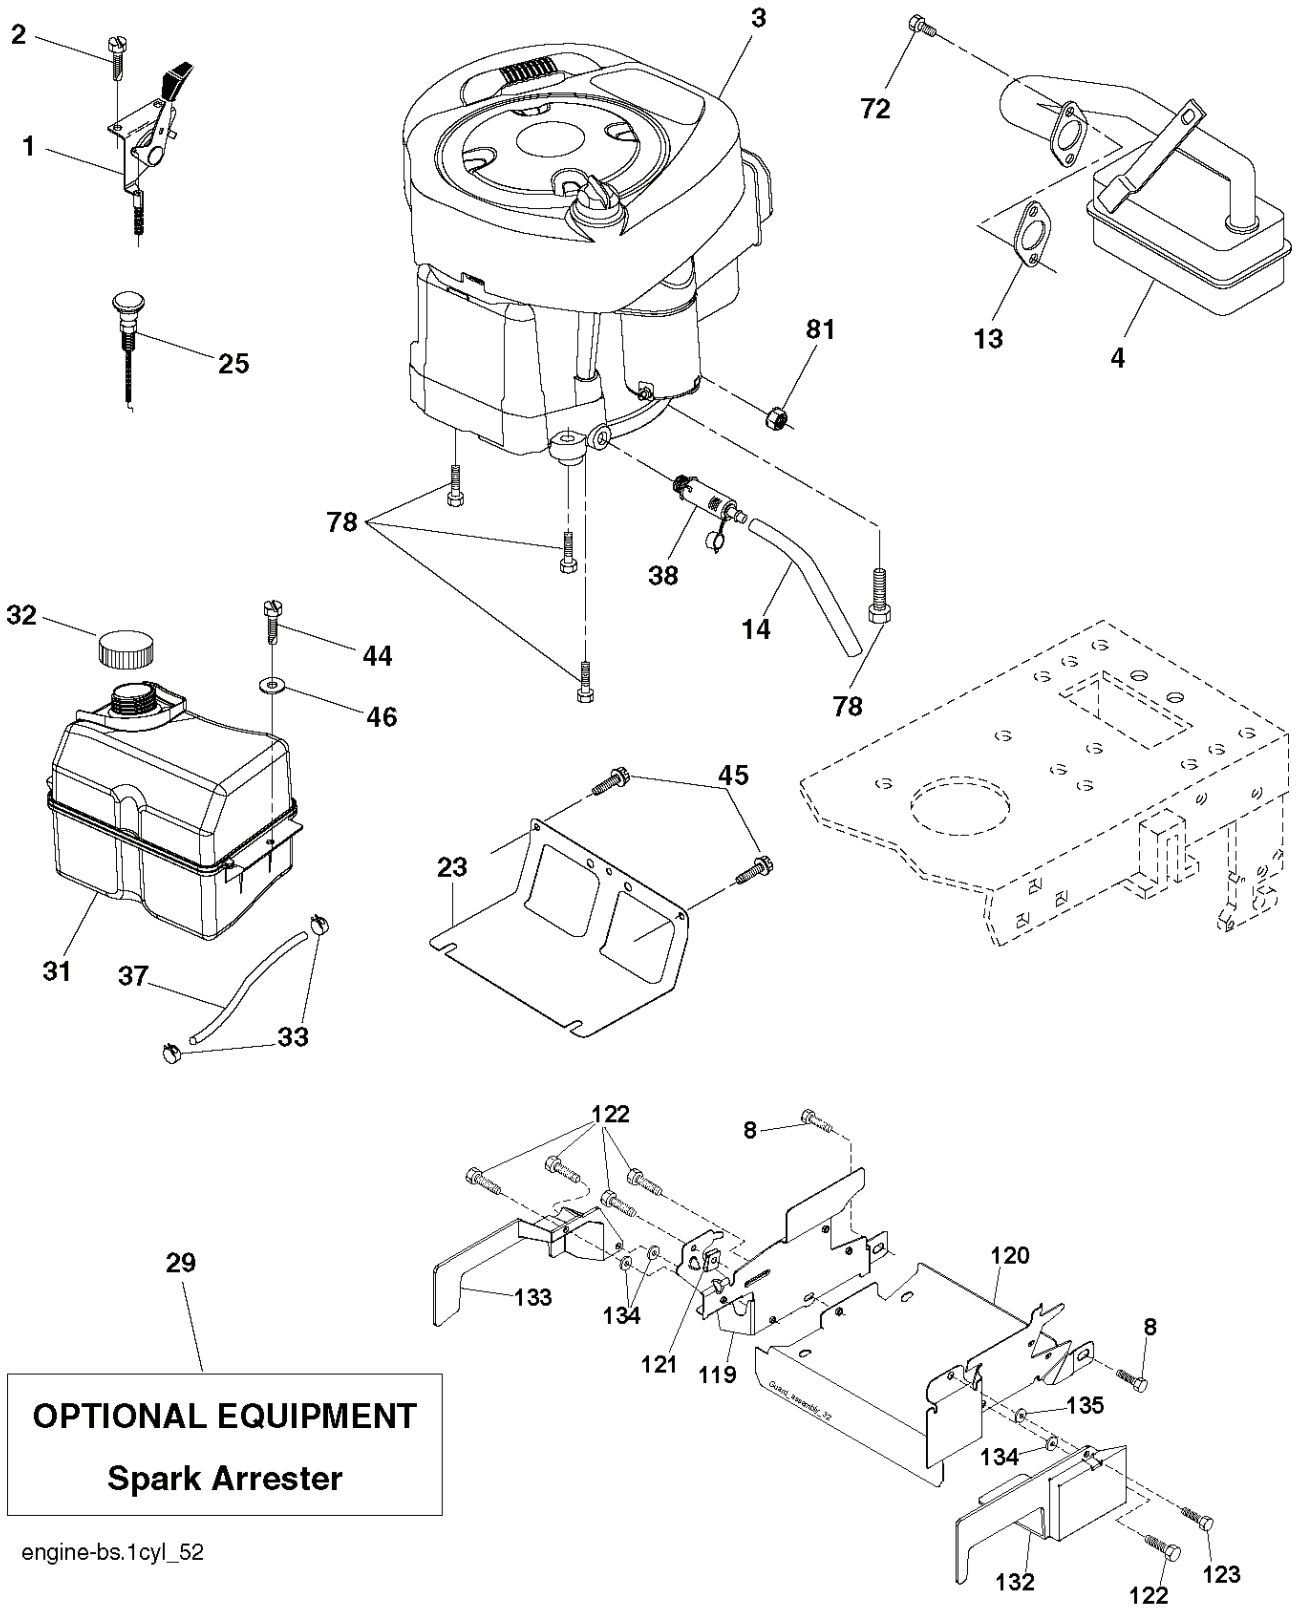

OPTIONAL EQUIPMENT
Spark Arrester

engine-bs.1cyl_52

REF.	PART NO.	DESCRIPTION	REMARK	QTY.	KIT
1	532170551	THROTTLE CONTROL		1	
2	817720408	SCREW		1	
3				1	
4	532179758	MUFFLER		1	
8	532171877	BOLT		1	
13	532165291	GASKET		1	
14	532148456	TUBE		1	
23	532169837	HEAT SHIELD		1	
25	532190695	CONTROL CHOKE		1	
29	532137180	SPARK ARRESTER KIT		1	
31	532407551	FUEL TANK		1	
32	532197725	PLUG		1	
33	532123487	HOSE CLAMP		1	
37	532137040	HOSE		1	
38	532181654	PLUG		1	
44	817670412	SCREW		1	
45	817000612	SCREW		1	
46	819091416	WASHER		1	
72	532192334	SCREW		1	
78	817060620	SCREW		1	
81	873510400	NUT		1	
119	532199768	* LENKRAD		1	
120	532199767	GUARD		1	
121	532196688	NUT		1	
122	532137729	SCREW		1	
123	817670508	SCREW		1	
132	532420757	SHIELD		1	
133	532420756	SHIELD		1	
134	532423062	NUT		1	
135	532423063	WASHER		1