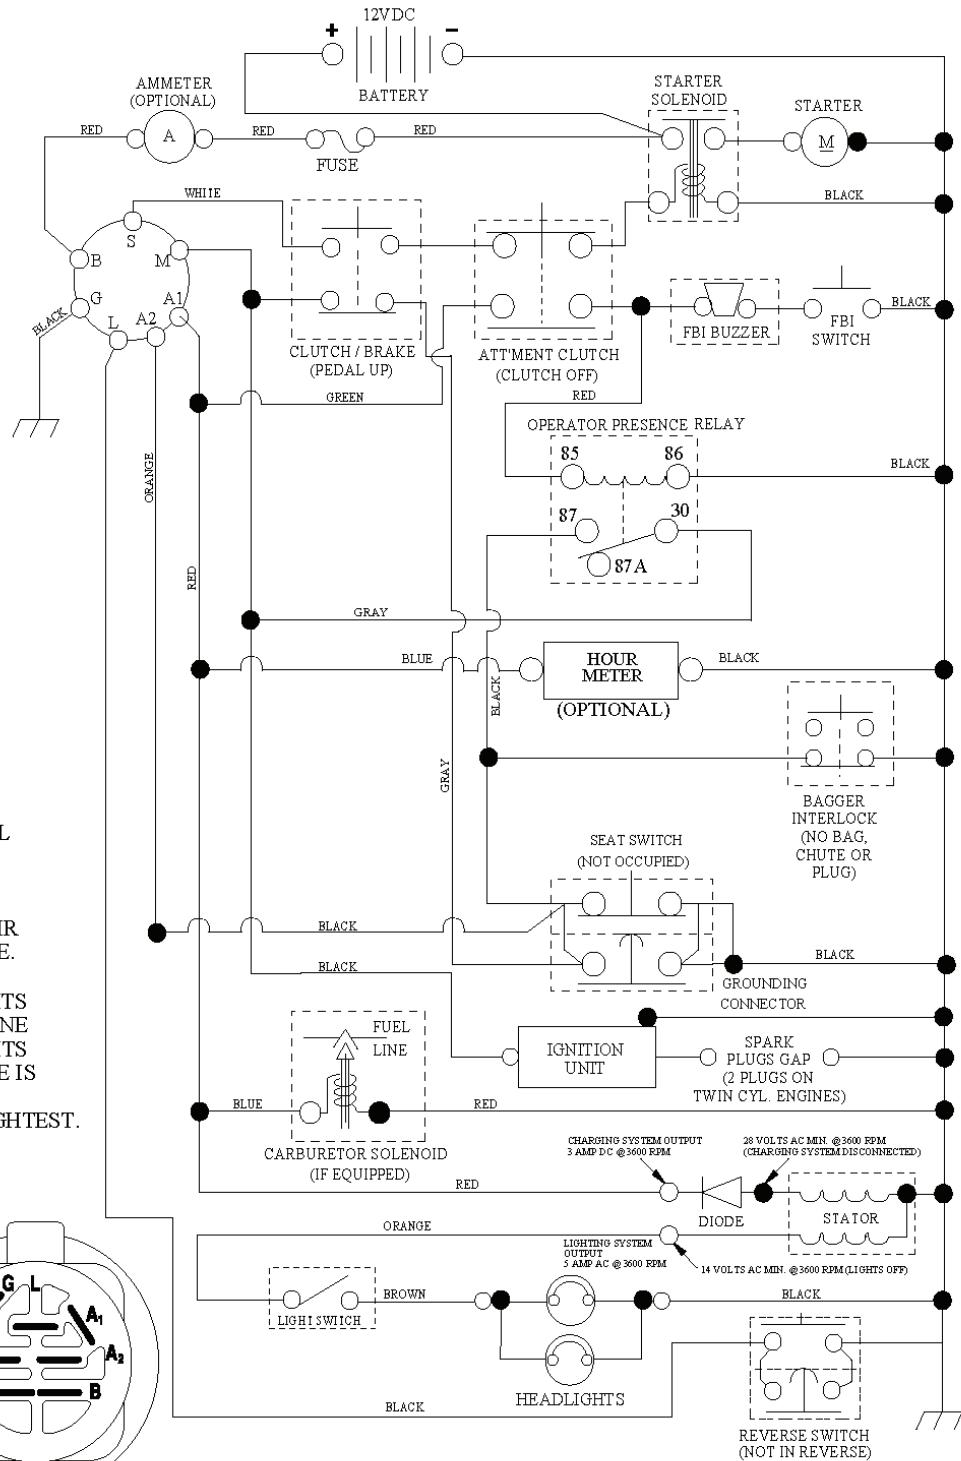

IGNITION SWITCH

NOTE

YOUR TRACTOR IS EQUIPPED WITH A SPECIAL ALTERNATOR SYSTEM. THE LIGHTS ARE NOT CONNECTED TO THE BATTERY, BUT HAVE THEIR OWN ELECTRICAL SOURCE. BECAUSE OF THIS, THE BRIGHTNESS OF THE LIGHTS WILL CHANGE WITH ENGINE SPEED. AT IDLE THE LIGHTS WILL DIM. AS THE ENGINE IS SPEEDED UP, THE LIGHTS WILL BECOME THEIR BRIGHTEST.