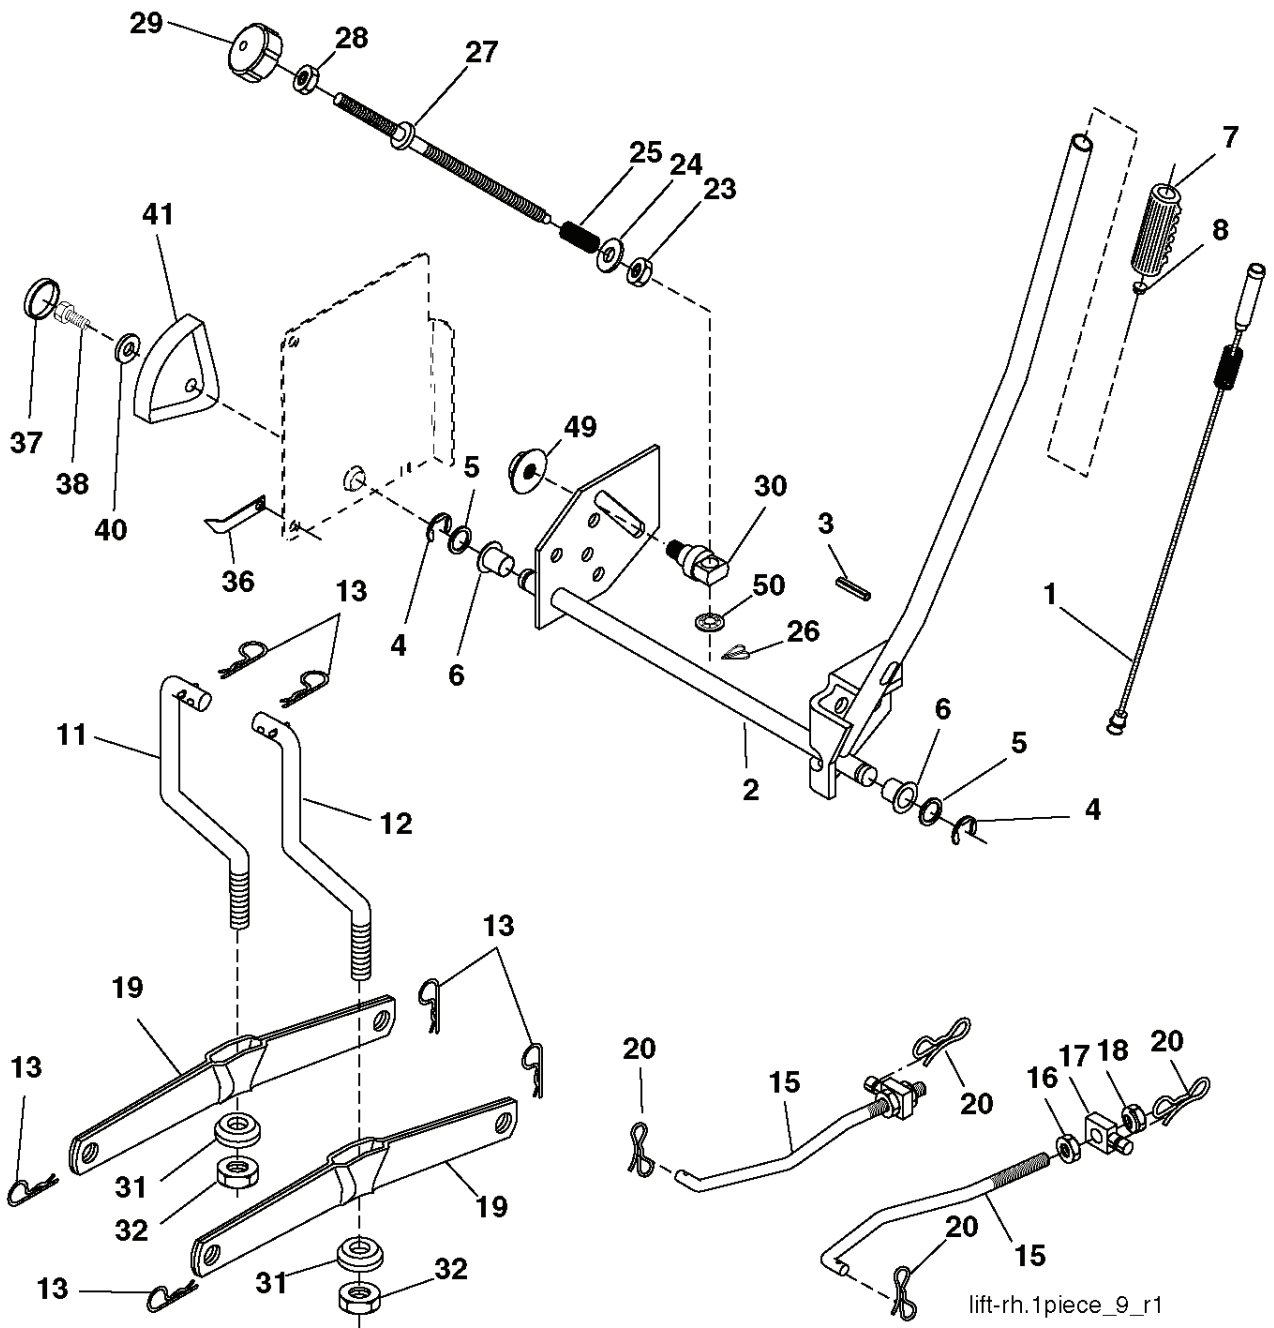

REF.	PART NO.	DESCRIPTION	REMARK	QTY.	KIT
1	532429121	CUTTING DECK		1	
3	532431864	BRACKET		1	
5	532124670	RETAINER RING		1	
6	532165557	ROD		1	
8	532181712	BOLT		1	
9	810030600	WASHER		1	
10	532140296	WASHER		1	
11	532427984	RIDE ON BLADE		1	
13	532137645	SHAFT		1	
14	532128774	BEARING HOUSING		1	
15	532110485	BEARING		1	
16	532427985	BLADE		1	
17	872140610	BOLT		1	
19	532132827	SPEC. BOLT		1	
20	532181713	BOLT		1	
22	532431169	BRACKET		1	
27	532427981	BRACKET		1	
30	532173984	SCREW		1	
31	532187690	WASHER		1	
32	532153532	PULLEY		1	
33	532400234	NUT		1	
36	532146763	PULLEY		1	
40	873680600	NUT		1	
41	873900600	NUT		1	
44	532430210	COVER		1	
45	532430209	COVER		1	
46	532137729	SCREW		1	
55	532199498	ARM		1	
56	532165723	SPACER		1	
61	532199486	SPRING		1	
67	532106932	KNOB		1	
68	532429532	BELT		1	
69	532165482	SHAFT		1	
84	532156085	BELT GUIDE		1	
116	532193406	BOLT		1	
117	532174873	WHEEL		1	
119	819132012	WASHER		1	
124	872110612	BOLT		1	
131	532165661	PIPE		1	
152	532176074	WIRE		1	
158	817720408	SCREW		1	
185	532188234	CABLE		1	
260	817670608	SCREW		1	
298	817490628	SCREW		1	
299	532415598	HOSE COUPLING		1	
311	532430774	COVER		1	
312	532430775	COVER		1	
--	532181857	BEARING HOUSING	Mandrel Assembly (Includes housing, shaft assembly, and bearing only - pulley/nut/washer and blade bolt/washers not included)	1	
--	532181858	BEARING HOUSING		1	
--	532431007	CUTTING DECK	Replacement Mower, Complete (Std. Deck - Order separately guage wheel components key nos. 116, 117 & 119)	1