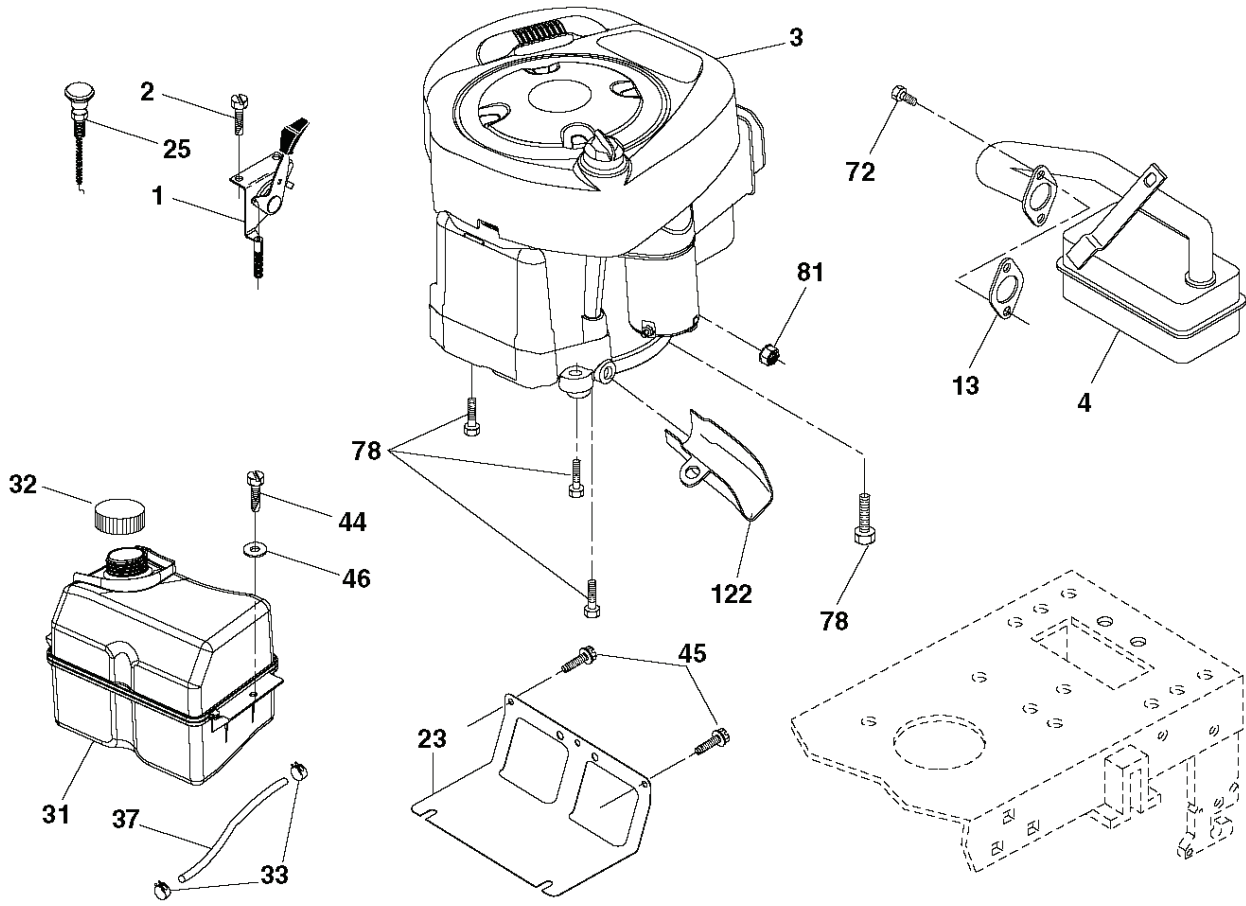

29

OPTIONAL EQUIPMENT

Spark Arrester

engine-CRD_bs_20

REF.	PART NO.	DESCRIPTION	REMARK	QTY.	KIT
1	532170551	THROTTLE CONTROL		1	
2	817720408	SCREW		1	
3	000000000	W/O DESCRIPTION	B&S Model 219807-0380-B1	1	
4	532179758	MUFFLER		1	
8	532171877	BOLT		1	
13	532165291	GASKET		1	
23	532169837	HEAT SHIELD		1	
25	532190695	CONTROL CHOKE		1	
29	532137180	SPARK ARRESTER KIT		1	
31	532430825	FUEL TANK		1	
32	532430220	FUEL CAP		1	
33	532123487	HOSE CLAMP		1	
37	532137040	HOSE		1	
44	817670412	SCREW		1	
45	817000612	SCREW		1	
46	819091416	WASHER		1	
72	532192334	SCREW		1	
78	817060620	SCREW		1	
81	873510400	NUT		1	
119	532199768	* LENKRAD		1	
120	532199767	GUARD		1	
121	532196688	NUT		1	
122	532421922	EXTENSION PIPE		1	
136	532137729	SCREW		1