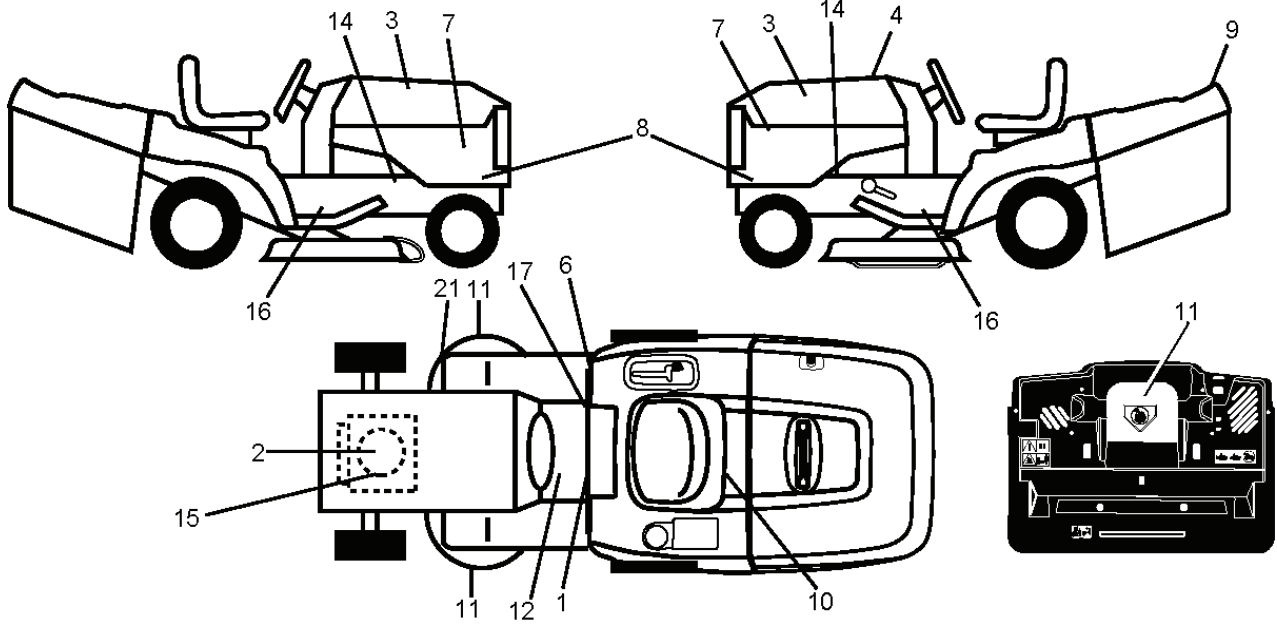

---

REF.	PART NO.	DESCRIPTION	REMARK	QTY.	KIT
187	817580520	BOLT		1	
203	871170780	BOLT		1	
207	532169845	WASHER		1	
214	532175609	LEVER		1	
215	532410142	ROD		1	
253	532175028	BRACKET		1	
254	817000616	SCREW		1	
255	532175608	SHAFT		1	
258	532178062	CLIP		1	
261	532131494	PULLEY		1	
262	872110622	BOLT		1	
263	817000612	SCREW		1	
264	532431174	BRACKET		1	
265	532400271	SPACER		1	
266	532182061	PROTECTOR		1	
268	532182402	PROTECTOR		1	
275	819131614	WASHER		1	
292	532404607	SPACER		1	
293	872140628	BOLT		1	
294	532197033	NUT		1	
295	532179114	PULLEY		1	
296	532420920	SHIELD		1	
297	817490610	SCREW		1	

29

**OPTIONAL EQUIPMENT**

**Spark Arrester**

engine-CRD\_bs\_20

REF.	PART NO.	DESCRIPTION	REMARK	QTY.	KIT
1	532170551	THROTTLE CONTROL		1	
2	817720408	SCREW		1	
3	000000000	W/O DESCRIPTION	B&S Model 219807-0380-B1	1	
4	532179758	MUFFLER		1	
8	532171877	BOLT		1	
13	532165291	GASKET		1	
23	532169837	HEAT SHIELD		1	
25	532190695	CONTROL CHOKE		1	
29	532137180	SPARK ARRESTER KIT		1	
31	532430825	FUEL TANK		1	
32	532430220	FUEL CAP		1	
33	532123487	HOSE CLAMP		1	
37	532137040	HOSE		1	
44	817670412	SCREW		1	
45	817000612	SCREW		1	
46	819091416	WASHER		1	
72	532192334	SCREW		1	
78	817060620	SCREW		1	
81	873510400	NUT		1	
119	532199768	* LENKRAD		1	
120	532199767	GUARD		1	
121	532196688	NUT		1	
122	532421922	EXTENSION PIPE		1	
136	532137729	SCREW		1	

---

REF.	PART NO.	DESCRIPTION	REMARK	QTY.	KIT
1	532059192	CAP VALVE		1	
2	532065139	NIPPLE		1	
3	532106222	TIRE	Front 15 x 6.0 - 6	1	
4	532059904	HOSE	Front	1	
5	532138336	RIM	Front 6"	1	
6	532124957	FITTING		1	
7	532124959	BEARING		1	
8	532138337	RIM SPROCKET	Rear 8"	1	
9	532124635	TIRE	Rear 18 x 8.5-8	1	
10	532124926	HOSE	Rear 9.5 x 8	1	
11	532175039	HUB CAP		1	
--	532144334	SEALING FOAM		1	