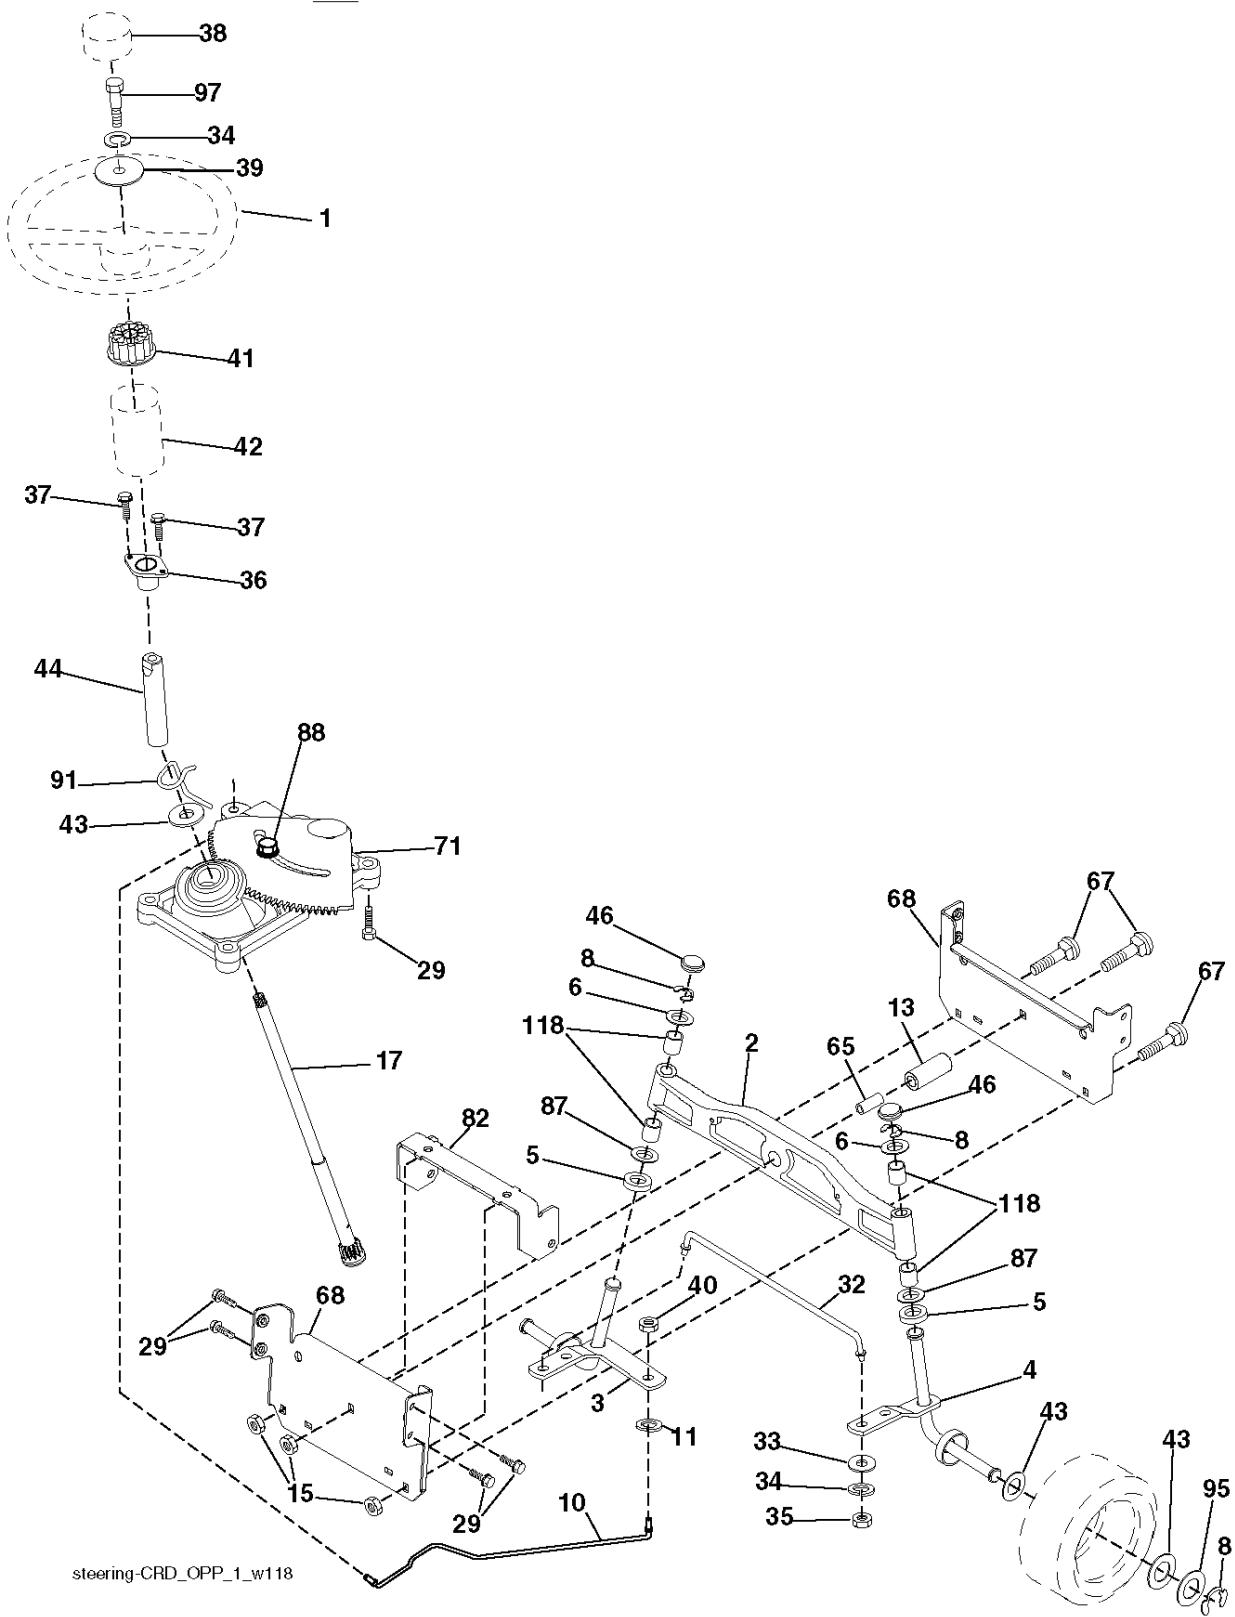

steering-CRD_OPP_1_w118

REF.	PART NO.	DESCRIPTION	REMARK	QTY.	KIT
1	532186780	STEERING WHEEL		1	
2	532193542	AXLE		1	
3	532169840	SPINDLE		1	
4	532169839	SPINDLE		1	
5	532124931	WASHER		1	
6	532121748	WASHER		1	
8	812000029	RETAINER RING		1	
10	532175121	ROD		1	
11	810040600	WASHER		1	
13	532136518	PIPE		1	
15	873900600	NUT		1	
17	532190753	ROD		1	
29	817000612	SCREW		1	
32	532170162	ROD		1	
33	819111216	WASHER		1	
34	810040500	WASHER		1	
35	873540500	NUT		1	
36	532155099	BUSHING		1	
37	532152927	SCREW		1	
38	532192916	INSERT DE VOLANT		1	
39	819113812	WASHER		1	
40	873540600	NUT		1	
41	532186737	ADAPTER		1	
42	532169633	SLEEVE		1	
43	532121749	WASHER		1	
44	532190752	SHAFT		1	
46	532121232	HUB CAP		1	
65	532414736	SPACER		1	
67	872110618	BOLT		1	
68	532169827	SHAFT		1	
71	532175146	STEERING GEAR		1	
82	532199978	SUPPORT ESSIEU AVANT		1	
87	532173966	WASHER		1	
88	532175118	BOLT		1	
91	532175553	SPRING		1	
95	532188967	WASHER		1	
97	532428982	BOLT		1	
118	532406013	BEARING		1	
	PART NO.		REMARK		KIT