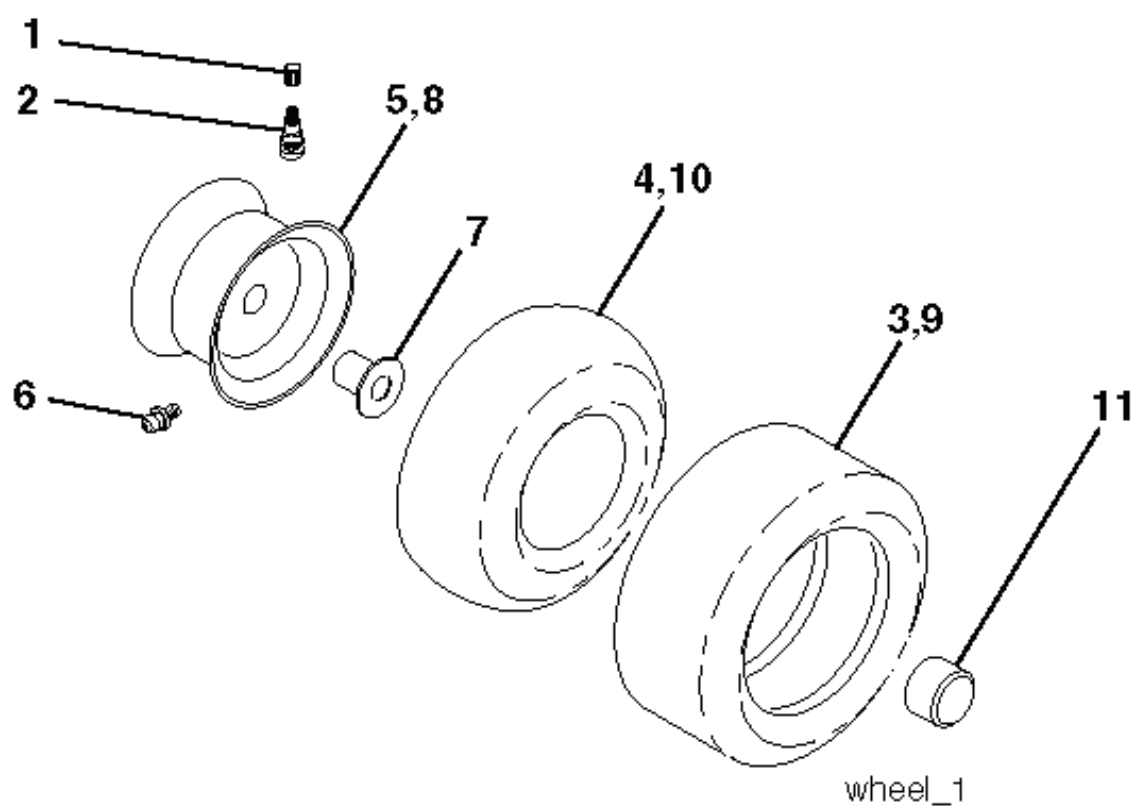

---

REF.	PART NO.	DESCRIPTION	REMARK	QTY.	KIT
187	817580520	BOLT		1	
203	871170780	BOLT		1	
207	532169845	WASHER		1	
214	532175609	LEVER		1	
215	532410142	ROD		1	
253	532175028	BRACKET		1	
254	817000616	SCREW		1	
255	532175608	SHAFT		1	
258	532178062	CLIP		1	
261	532131494	PULLEY		1	
262	872110622	BOLT		1	
263	817000612	SCREW		1	
264	532431174	BRACKET		1	
265	532400271	SPACER		1	
266	532182061	PROTECTOR		1	
268	532182402	PROTECTOR		1	
275	819131614	WASHER		1	
292	532404607	SPACER		1	
293	872140628	BOLT		1	
294	532197033	NUT		1	
295	532179114	PULLEY		1	
296	532420920	SHIELD		1	
297	817490610	SCREW		1	

29

**OPTIONAL EQUIPMENT**

**Spark Arrester**

engine-CRD\_bs\_20

REF.	PART NO.	DESCRIPTION	REMARK	QTY.	KIT
1	532170551	THROTTLE CONTROL		1	
2	817720408	SCREW		1	
3	000000000	W/O DESCRIPTION	B&S Model 219807-0380-B1	1	
4	532179758	MUFFLER		1	
8	532171877	BOLT		1	
13	532165291	GASKET		1	
23	532169837	HEAT SHIELD		1	
25	532190695	CONTROL CHOKE		1	
29	532137180	SPARK ARRESTER KIT		1	
31	532430825	FUEL TANK		1	
32	532430220	FUEL CAP		1	
33	532123487	HOSE CLAMP		1	
37	532137040	HOSE		1	
44	817670412	SCREW		1	
45	817000612	SCREW		1	
46	819091416	WASHER		1	
72	532192334	SCREW		1	
78	817060620	SCREW		1	
81	873510400	NUT		1	
119	532199768	* LENKRAD		1	
120	532199767	GUARD		1	
121	532196688	NUT		1	
122	532421922	EXTENSION PIPE		1	
136	532137729	SCREW		1	

---

REF.	PART NO.	DESCRIPTION	REMARK	QTY.	KIT
1	532059192	CAP VALVE		1	
2	532065139	NIPPLE		1	
3	532106222	TIRE	Front 15 x 6.0 - 6	1	
4	532059904	HOSE	Front	1	
5	532138336	RIM	Front 6"	1	
6	532124957	FITTING		1	
7	532124959	BEARING		1	
8	532138337	RIM SPROCKET	Rear 8"	1	
9	532124635	TIRE	Rear 18 x 8.5-8	1	
10	532124926	HOSE	Rear 9.5 x 8	1	
11	532175039	HUB CAP		1	
--	532144334	SEALING FOAM		1	