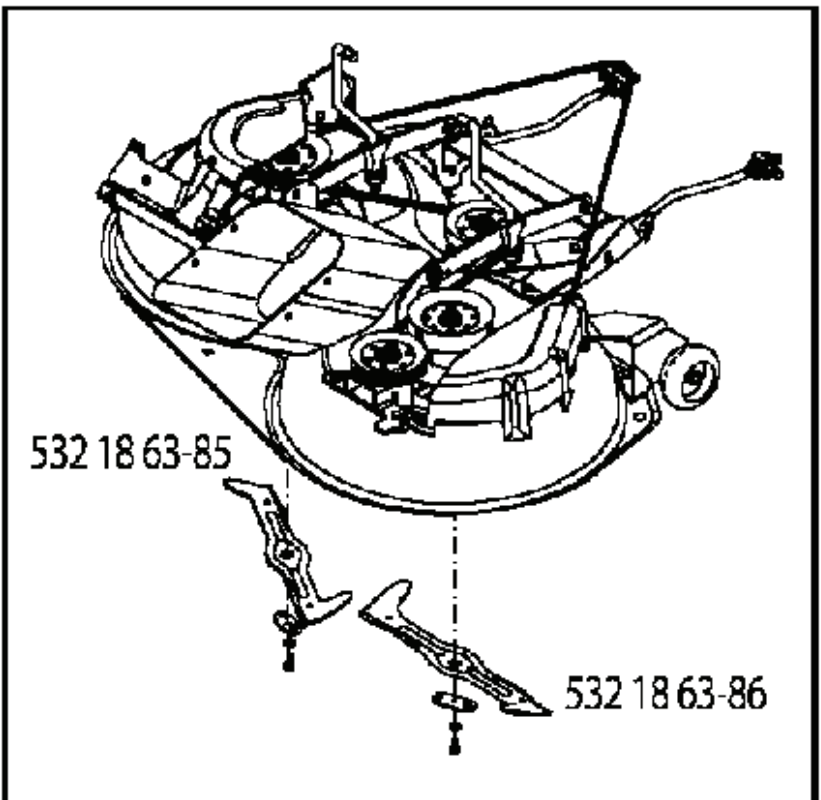

REF.	PART NO.	DESCRIPTION	REMARK	QTY.	KIT
1	532163465	BATTERY		1	
2	874760412	BOLT		1	
16	532176138	MICRO SWITCH		1	
21	532175688	HARNESS		1	
22	532004152	BULB		1	
24	532421299	CABLE		1	
25	532165987	CABLE		1	
26	532175158	FUSE		1	
27	873510400	NUT		1	
28	532127725	CABLE		1	
29	532192749	SWITCH.SEAT.DP W/RAMPS		1	
30	532193350	IGNITION MODULE		1	
33	532411935	KEY		1	
34	532110712	SWITCH		1	
40	532197436	CABLE ASSY		1	
41	871110408	BOLT		1	
42	532131563	COVER		1	
43	532192507	SOLENOID		1	
48	532140844	ADAPTER		1	
58	532169419	BUZZER		1	
59	532180379	SWITCH FBI		1	
66	817490608	SCREW		1	
79	532175242	HOLDER		1	
81	532109748	RELAY		1	
92	532196615	CABLE ASSY		1	
93	532192540	SCREW		1	
94	532191834	MODULE.REVERSE.ROS		1