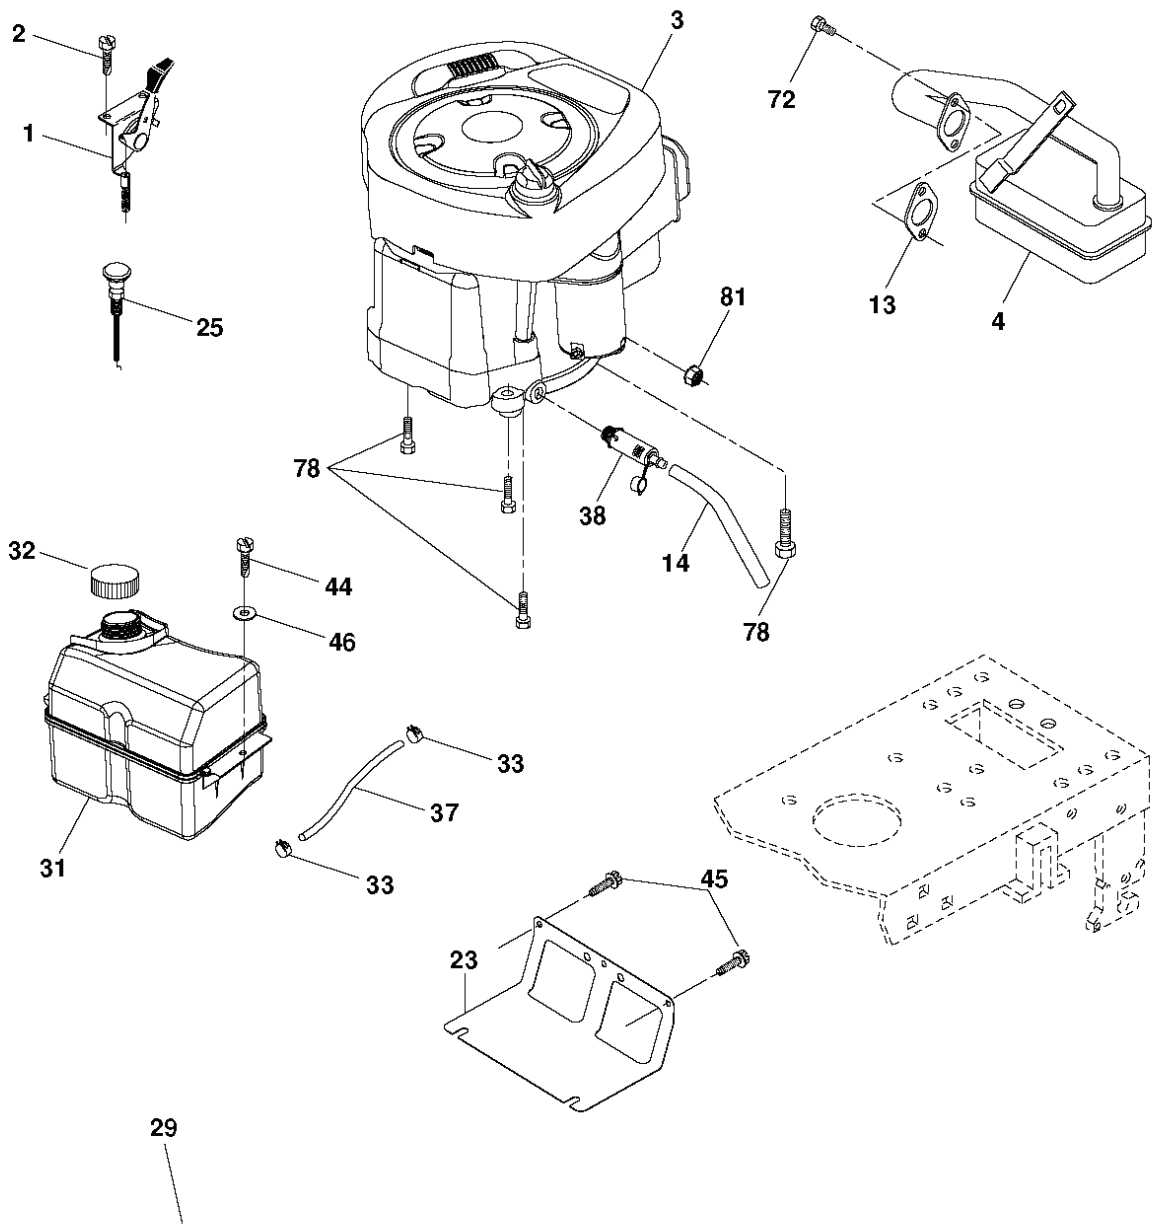

OPTIONAL EQUIPMENT
Spark Arrester

REF.	PART NO.	DESCRIPTION	REMARK	QTY.	KIT
1	532170551	THROTTLE CONTROL		1	
2	817720408	SCREW		1	
3				1	
4	532179758	MUFFLER		1	
13	532165291	GASKET		1	
14	532148456	TUBE		1	
23	532169837	HEAT SHIELD		1	
25	532190695	CONTROL CHOKE		1	
29	532137180	SPARK ARRESTER KIT		1	
31	532407551	FUEL TANK		1	
32	532197725	PLUG		1	
33	532123487	HOSE CLAMP		1	
37	532137040	HOSE		1	
38	532181654	PLUG		1	
44	817670412	SCREW		1	
45	817000612	SCREW		1	
46	819091416	WASHER		1	
72	532192334	SCREW		1	
78	817060620	SCREW		1	
81	873510400	NUT		1