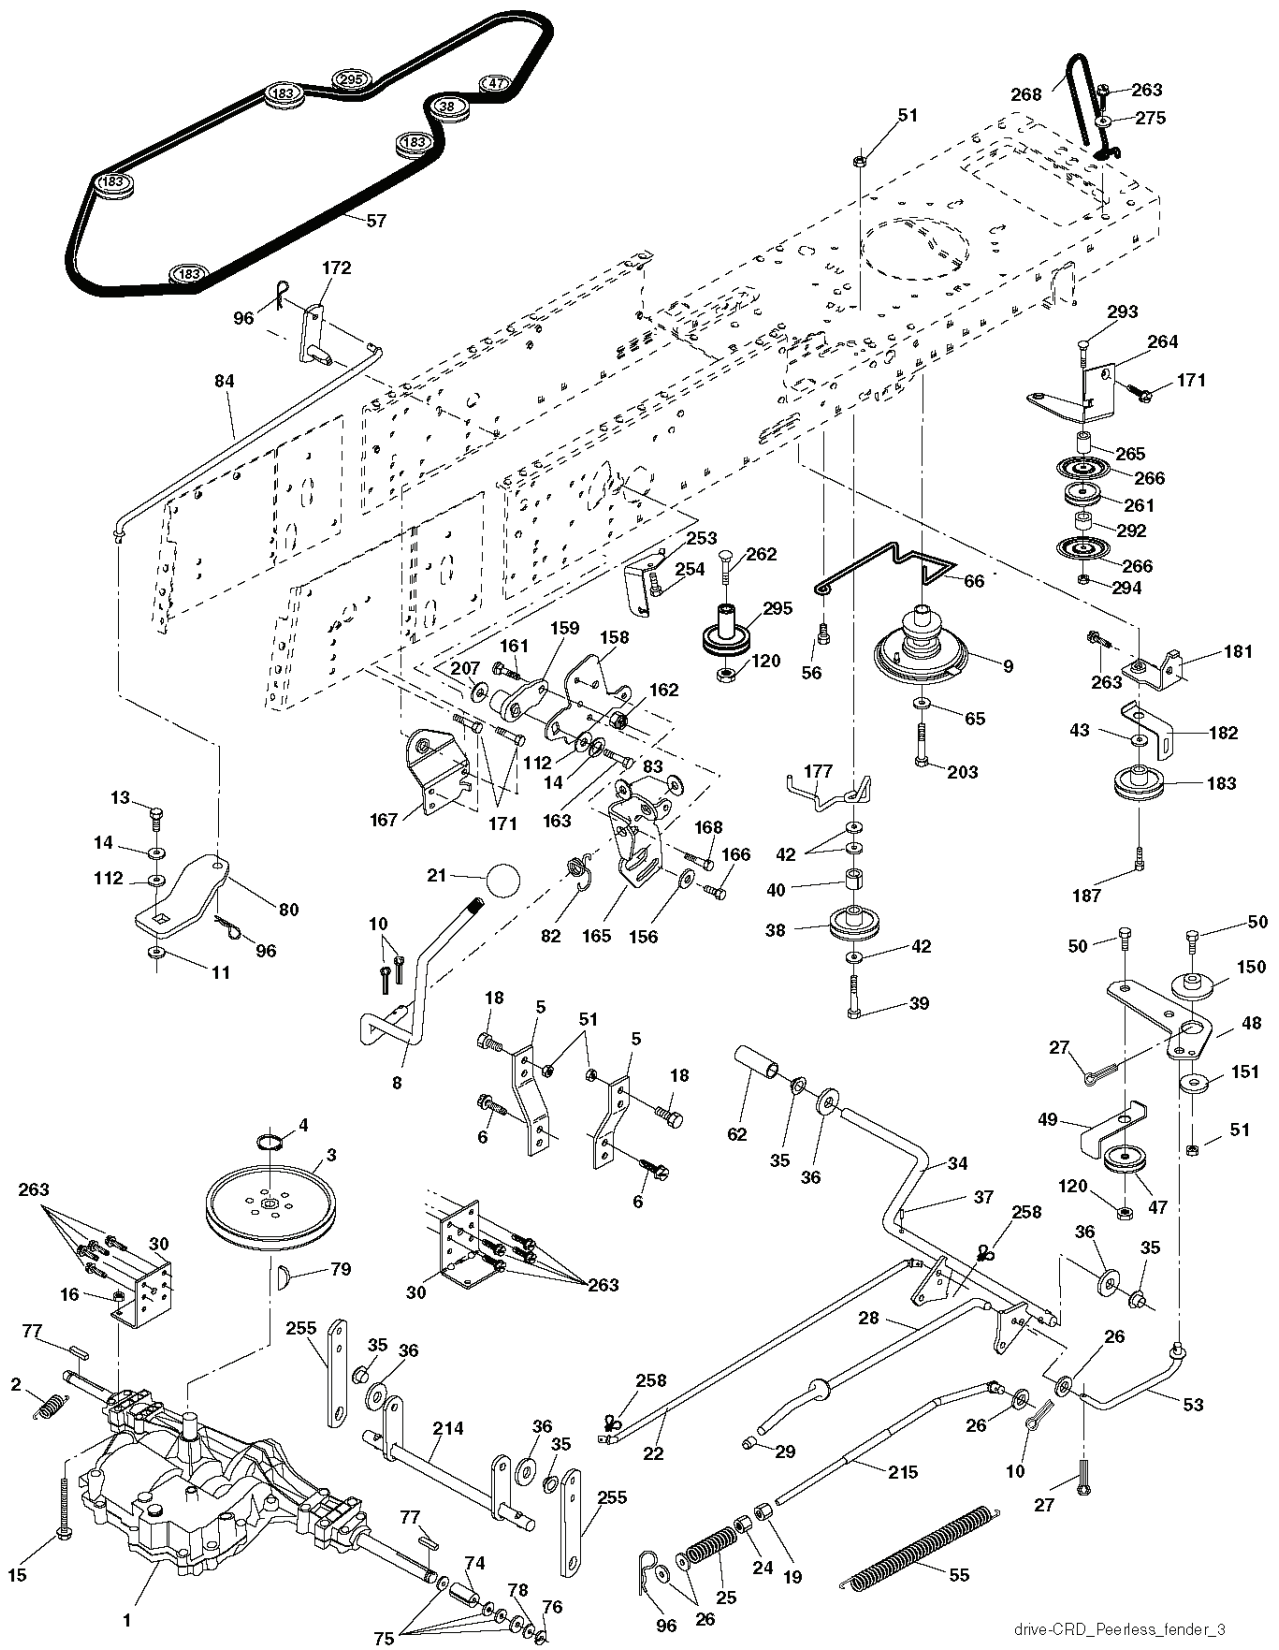

REF.	PART NO.	DESCRIPTION	REMARK	QTY.	KIT
1				1	
2	532146682	SPRING		1	
3	532165999	PULLEY		1	
4	812000028	CLIP		1	
5	532121520	BRACKET		1	
6	817060512	SCREW		1	
8	532192706	LEVER		1	
9	532408579	CLUTCH		1	
10	876020416	SPLIT PIN		1	
11	532105701	WASHER		1	
13	874550412	BOLT		1	
14	810040400	WASHER		1	
15	874490544	SCREW		1	
16	873800500	LOCK NUT		1	
18	874780616	BOLT		1	
19	873800600	NUT		1	
21	532106933	KNOB		1	
22	532175607	ROD		1	
24	873350600	NUT		1	
25	532106888	SPRING		1	
26	819131316	WASHER		1	
27	876020412	SPLIT PIN		1	
28	532175765	SHAFT		1	
29	532071673	COVER		1	
30	532174973	BRACKET		1	
34	532175578	SHAFT		1	
35	532120183	BEARING		1	
36	819211616	WASHER		1	
37	532124963	PIN RETAINING SCREW		1	
38	532165936	PULLEY		1	
39	874760644	BOLT		1	
40	532124965	SPACER		1	
42	819131312	WASHER		1	
43	819111012	WASHER		1	
47	532127783	PULLEY		1	
48	532154407	GUIDE		1	
49	532123205	BELT GUIDE		1	
50	872110612	BOLT		1	
51	873680600	NUT		1	
53	532199652	TIGE DE TENSION POULIE		1	
55	532105709	SPRING		1	
56	817060620	SCREW		1	
57	532165631	BELT		1	
62	532124872	PEDAL RUBBER		1	
65	810040700	WASHER		1	
66	532154778	TENSIONER		1	
74	532137057	SPACER		1	
75	532121749	WASHER		1	
76	812000001	RETAINER RING		1	
77	532123583	KEY		1	
78	532121748	WASHER		1	
79	532125096	WOODRUFF KEY		1	
80	532145090	LEVER		1	
82	532165711	SPRING		1	
83	819171216	WASHER		1	
84	532165621	LINK		1	
96	532124788	RETAINER RING		1	
112	819091210	WASHER		1	
120	873900600	NUT		1	
150	532165850	BUSHING		1	
151	819133210	WASHER		1	
156	532166002	WASHER		1	
158	532165589	BRACKET		1	
159	532183900	LEVER		1	
161	872140406	BOLT		1	
162	873680400	NUT		1	
163	874780416	BOLT		1	
165	532165623	BRACKET		1	
166	817490510	SCREW		1	
167	532165588	BRACKET		1	
168	532165492	BOLT		1	
171	817490608	SCREW		1	
172	532165635	SHAFT		1	
177	532165932	HOLDER		1	
181	532180211	BRACKET		1	
182	532182682	BELT GUIDE		1	
183	532199532	PULLEY		1	
187	817580520	BOLT		1