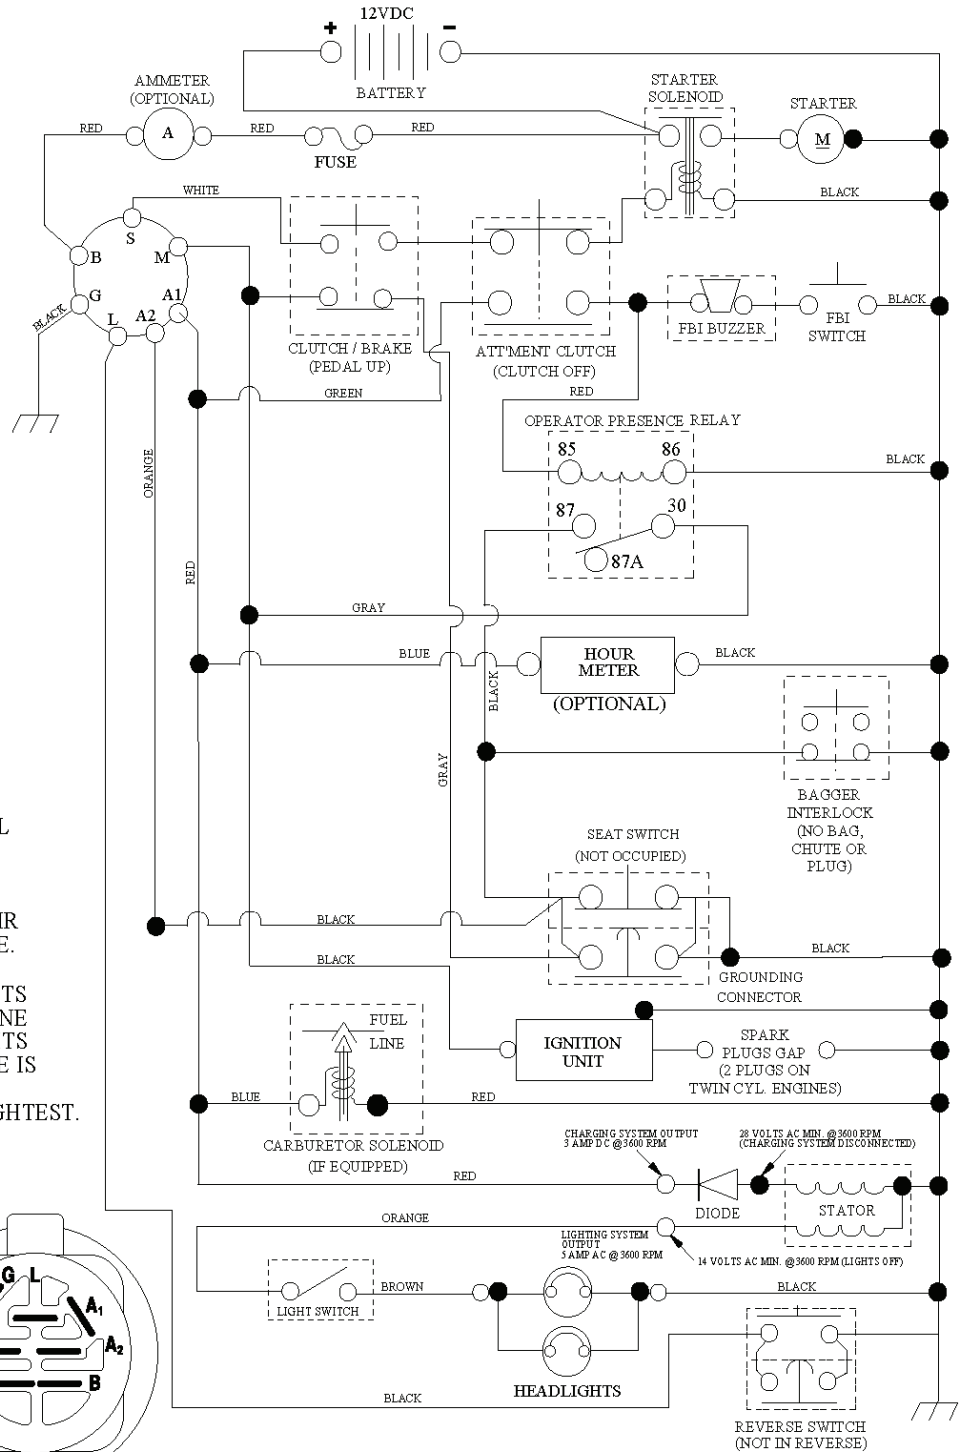

NOTE
YOUR TRACTOR IS EQUIPPED WITH A SPECIAL ALTERNATOR SYSTEM. THE LIGHTS ARE NOT CONNECTED TO THE BATTERY, BUT HAVE THEIR OWN ELECTRICAL SOURCE. BECAUSE OF THIS, THE BRIGHTNESS OF THE LIGHTS WILL CHANGE WITH ENGINE SPEED. AT IDLE THE LIGHTS WILL DIM. AS THE ENGINE IS SPEEDED UP, THE LIGHTS WILL BECOME THEIR BRIGHTEST.