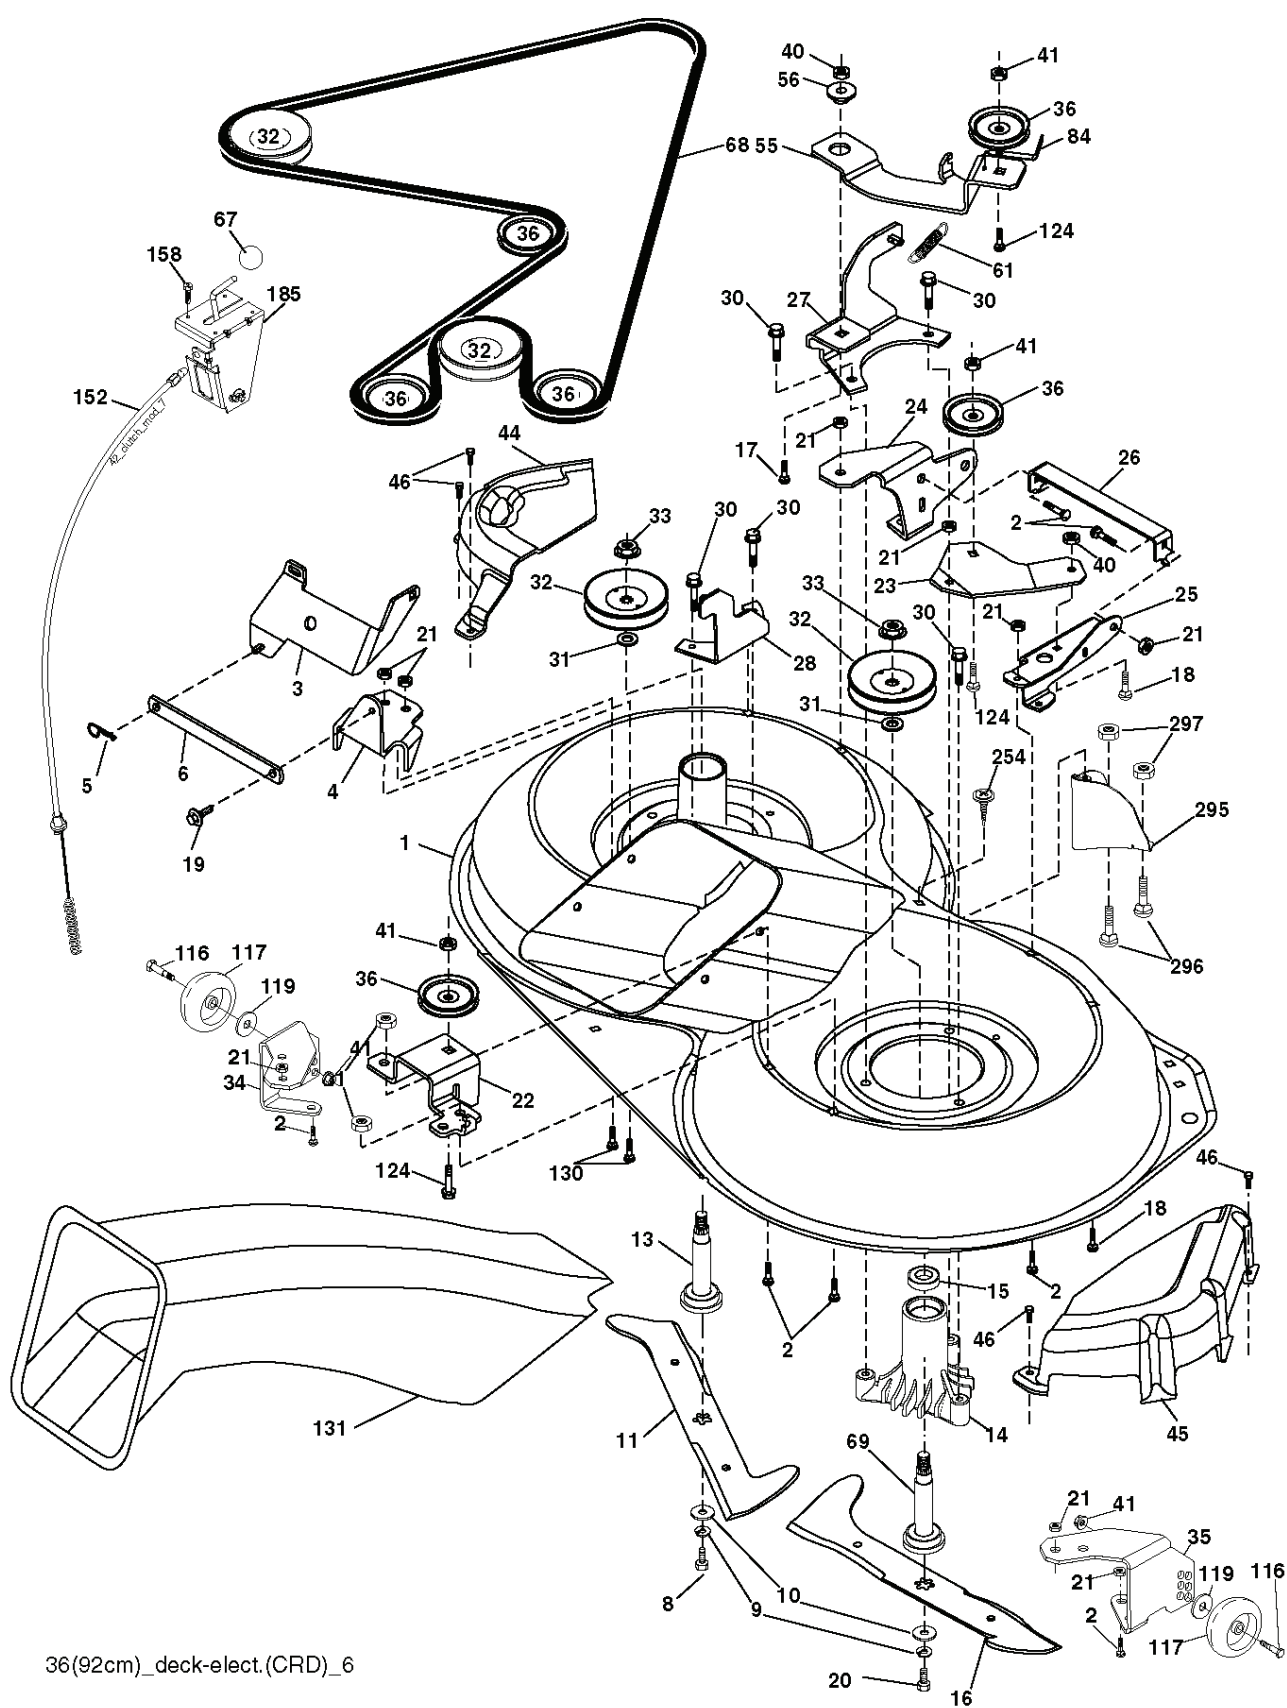

36(92cm)_deck-elect.(CRD)_6

REF.	PART NO.	DESCRIPTION	REMARK	QTY.	KIT
1	532400108	HOUSING		1	
2	872140506	BOLT		1	
3	532165569	BRACKET		1	
4	532165558	BRACKET		1	
5	532124670	RETAINER RING		1	
6	532165557	ROD		1	
8	532181712	BOLT		1	
9	810030600	WASHER		1	
10	532140296	WASHER		1	
11	532186385	BLADE		1	
13	532137645	SHAFT		1	
14	532128774	BEARING HOUSING		1	
15	532110485	BEARING		1	
16	532186386	BLADE		1	
17	872140610	BOLT		1	
18	872110606	BOLT		1	
19	532132827	SPEC. BOLT		1	
20	532181713	BOLT		1	
21	873680500	NUT		1	
22	532199590	BRACKET		1	
23	532165446	PLATE		1	
24	532165242	BRACKET		1	
25	532165244	BRACKET		1	
26	532400110	SUPPORT		1	
27	532165568	BRACKET		1	
28	532165567	BRACKET		1	
30	532173984	SCREW		1	
31	532187690	WASHER		1	
32	532153532	PULLEY		1	
33	532400234	NUT		1	
34	532400107	BRACKET		1	
35	532400106	BRACKET		1	
36	532146763	PULLEY		1	
40	873680600	NUT		1	
41	873900600	NUT		1	
44	532175538	COVER		1	
45	532175539	COVER		1	
46	532137729	SCREW		1	
55	532199498	ARM		1	
56	532165723	SPACER		1	
61	532199486	SPRING		1	
67	532106932	KNOB		1	
68	532402008	BELT		1	
69	532165482	SHAFT		1	
84	532156085	BELT GUIDE		1	
116	532193406	BOLT		1	
117	532174873	WHEEL		1	
119	819132012	WASHER		1	
124	872110612	BOLT		1	
130	872110506	BOLT		1	
131	532165661	PIPE		1	
152	532176074	WIRE		1	
158	817720408	SCREW		1	
185	532188234	CABLE		1	
254	817000616	SCREW		1	
295	532412171	PLATE		1	
296	872140406	BOLT		1	
297	873930400	NUT		1	
---	532181857	BEARING HOUSING	Mandrel Assembly (Includes housing, shaft assembly, and bearing only - pulley/nut/washer and blade bolt/washers not included)	1	
---	532181858	BEARING HOUSING		1	
---	532413711	CUTTING DECK	Replacement Mower, Complete (Std. Deck - Order separately gauge wheel components key nos. 116 - 119)	1