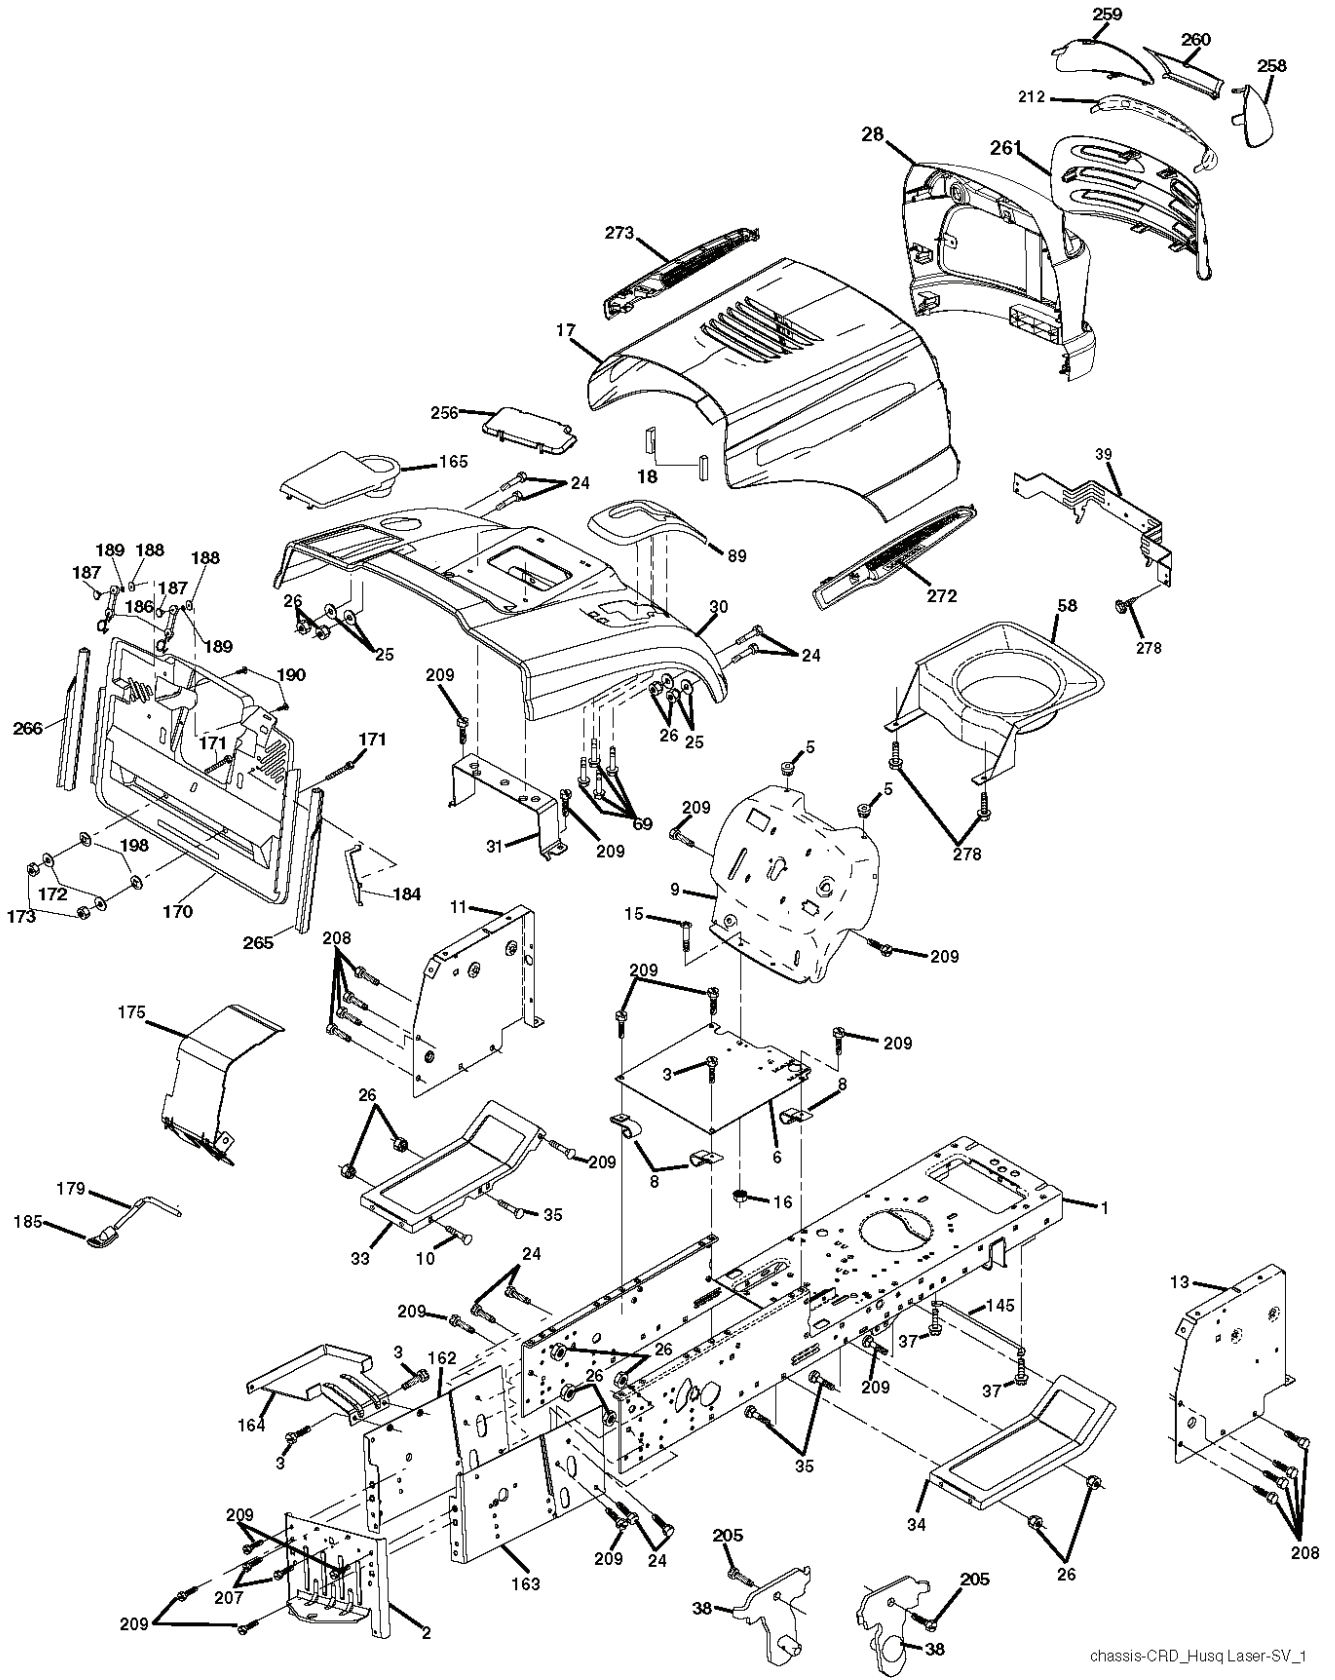

CHASSIS AND ENCLOSURE EXP

REF.	PART NO.	DESCRIPTION	REMARK	QTY.	KIT
1	532174620	CHASSIS		1	
2	532180384	DRAWBAR		1	
3	817060612	SCREW		1	
5	532155272	DAMPER		1	
6	532184419	PLATE		1	
8	532126471	CLIP		1	
9	532194688	DASH		1	
10	872140608	BOLT		1	
11	532174996	DASHBOARD		1	
13	532172106	DASH		1	
15	874180512	SCREW		1	
16	873510500	NUT		1	
17	532188893	HOOD		1	
18	532184921	BUMPER		1	
24	874780616	BOLT		1	
25	819131312	WASHER		1	
26	873800600	NUT		1	
28	532183538	GRILL		1	
30	532197376	GUARD		1	
31	532165156	BRACKET		1	
33	532179716	FOOTREST		1	
34	532179717	FOOTREST		1	
35	872110606	BOLT		1	
37	817490508	SCREW		1	
38	532181748	BRACKET		1	
39	532407807	BRACKET		1	
58	532184270	DUCT		1	
69	532142432	SCREW		1	
89	532197339	CONSOLE		1	
145	532409167	ROD		1	
162	532180382	BRACKET		1	
163	532180383	BRACKET		1	
164	532165605	SUPPORT		1	
165	532181356	COVER		1	
170	532199488	COVER		1	
171	872140620	BOLT		1	
172	819132016	WASHER		1	
173	873510600	NUT		1	
175	532188203	DOOR TRAP		1	
179	532188202	ROD PIVOT FBI		1	
184	532174662	BRACKET		1	
185	532181101	KNOB		1	
186	532160793	LATCH		1	
187	532125004	NUT		1	
188	819061216	WASHER		1	
189	810071000	WASHER		1	
190	871081010	SCREW		1	
198	532168937	WASHER		1	
205	817490608	SCREW		1	
207	817670508	SCREW		1	
208	817670608	SCREW		1	
209	817000612	SCREW		1	
212	532183548	INSERT		1	
256	532181361	COVER		1	
258	532185214	LENS		1	
259	532185213	LENS		1	
260	532185216	INSERT		1	
261	532185212	INSERT		1	
265	532185704	SEALING		1	
266	532185703	SEALING		1	
272	532188896	VENT HOOD RH		1	
273	532188895	VENT HOOD LH		1	
278	532416358	SCREW		1