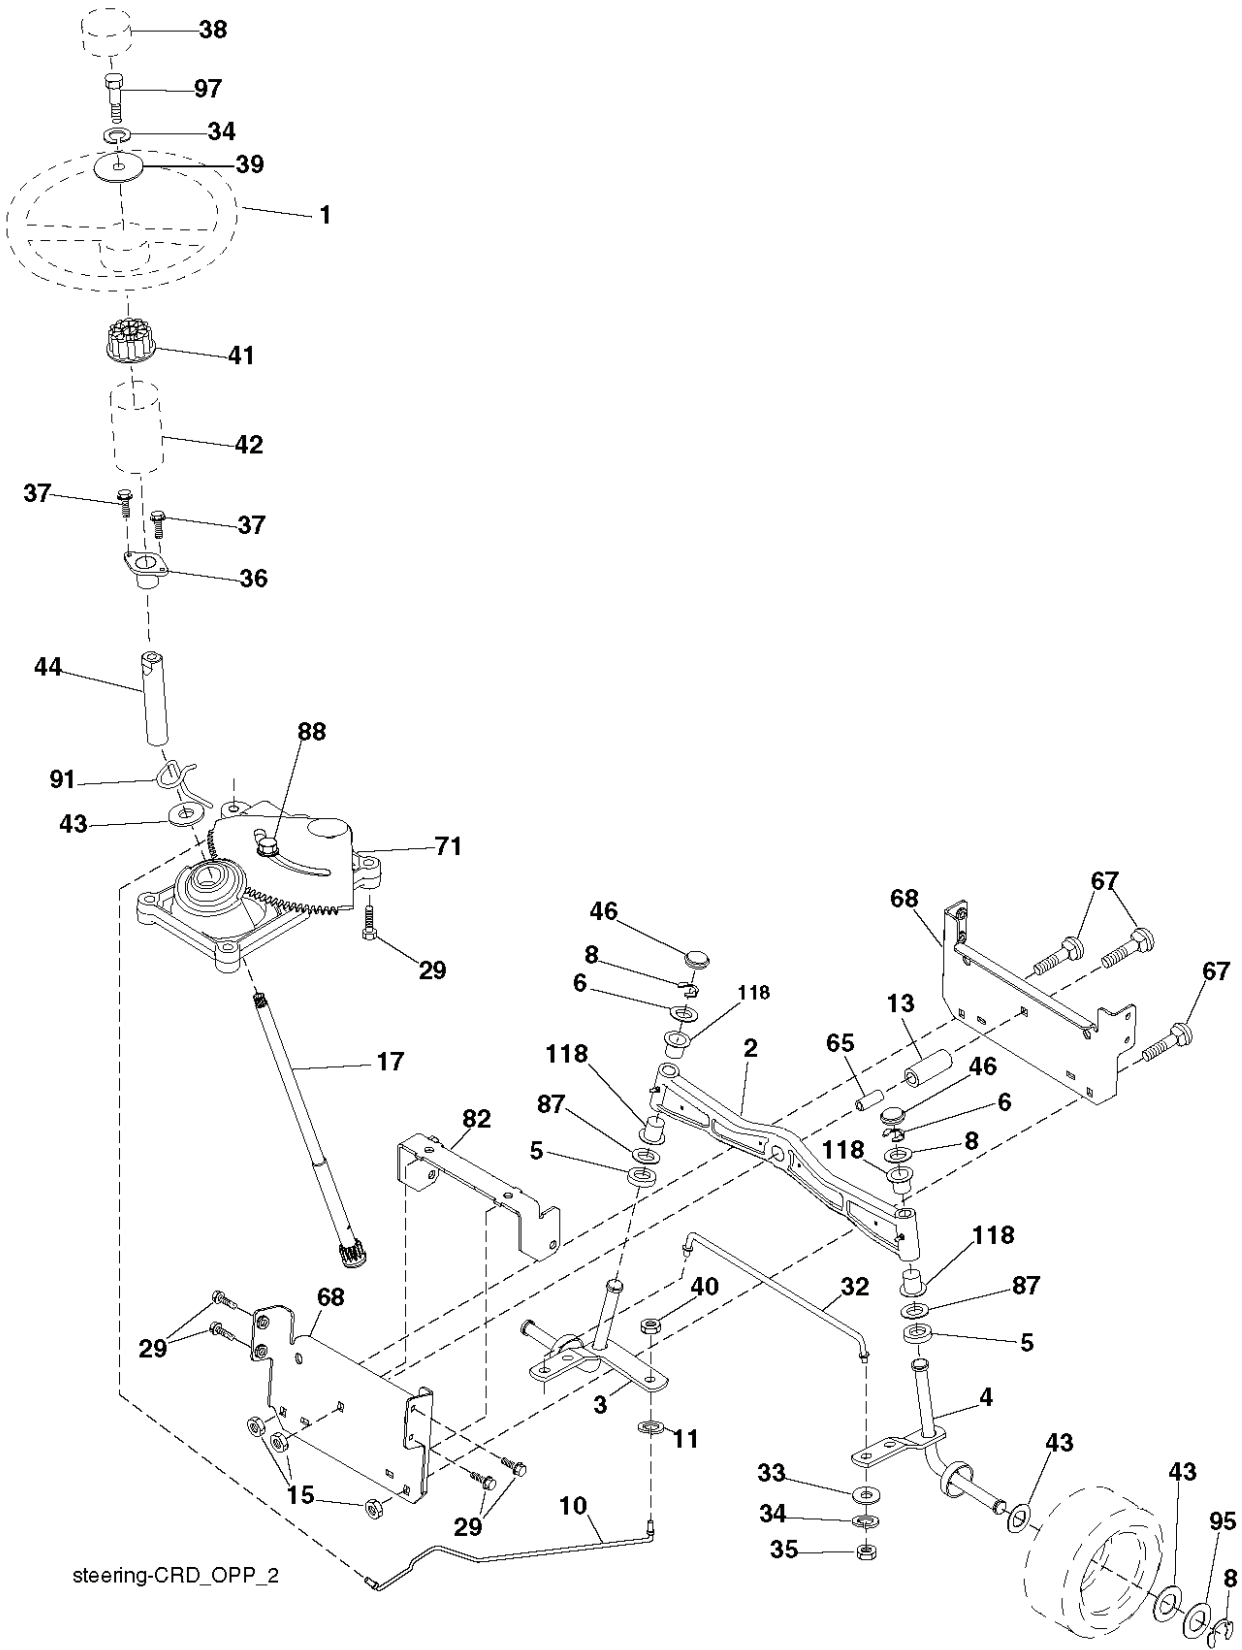

36(92cm)_deck-elect.(CRD)_6

REF.	PART NO.	DESCRIPTION	REMARK	QTY.	KIT
1	532400108	HOUSING		1	
2	872140506	BOLT		1	
3	532165569	BRACKET		1	
4	532165558	BRACKET		1	
5	532124670	RETAINER RING		1	
6	532165557	ROD		1	
8	532181712	BOLT		1	
9	810030600	WASHER		1	
10	532140296	WASHER		1	
11	532186385	BLADE		1	
13	532137645	SHAFT		1	
14	532128774	BEARING HOUSING		1	
15	532110485	BEARING		1	
16	532186386	BLADE		1	
17	872140610	BOLT		1	
18	872110606	BOLT		1	
19	532132827	SPEC. BOLT		1	
20	532181713	BOLT		1	
21	873680500	NUT		1	
22	532199590	BRACKET		1	
23	532165446	PLATE		1	
24	532165242	BRACKET		1	
25	532165244	BRACKET		1	
26	532400110	SUPPORT		1	
27	532165568	BRACKET		1	
28	532165567	BRACKET		1	
30	532173984	SCREW		1	
31	532187690	WASHER		1	
32	532153532	PULLEY		1	
33	532400234	NUT		1	
34	532400107	BRACKET		1	
35	532400106	BRACKET		1	
36	532146763	PULLEY		1	
40	873680600	NUT		1	
41	873900600	NUT		1	
44	532175538	COVER		1	
45	532175539	COVER		1	
46	532137729	SCREW		1	
55	532199498	ARM		1	
56	532165723	SPACER		1	
61	532199486	SPRING		1	
67	532106932	KNOB		1	
68	532402008	BELT		1	
69	532165482	SHAFT		1	
84	532156085	BELT GUIDE		1	
116	532193406	BOLT		1	
117	532174873	WHEEL		1	
119	819132012	WASHER		1	
124	872110612	BOLT		1	
130	872110506	BOLT		1	
131	532165661	PIPE		1	
152	532176074	WIRE		1	
158	817720408	SCREW		1	
185	532188234	CABLE		1	
254	817000616	SCREW		1	
295	532412171	PLATE		1	
296	872140406	BOLT		1	
297	873930400	NUT		1	
---	532181857	BEARING HOUSING	Mandrel Assembly (Includes housing, shaft assembly, and bearing only - pulley/nut/washer and blade bolt/washers not included)	1	
---	532181858	BEARING HOUSING		1	
---	532413711	CUTTING DECK	Replacement Mower, Complete (Std. Deck - Order separately gauge wheel components key nos. 116 - 119)	1	