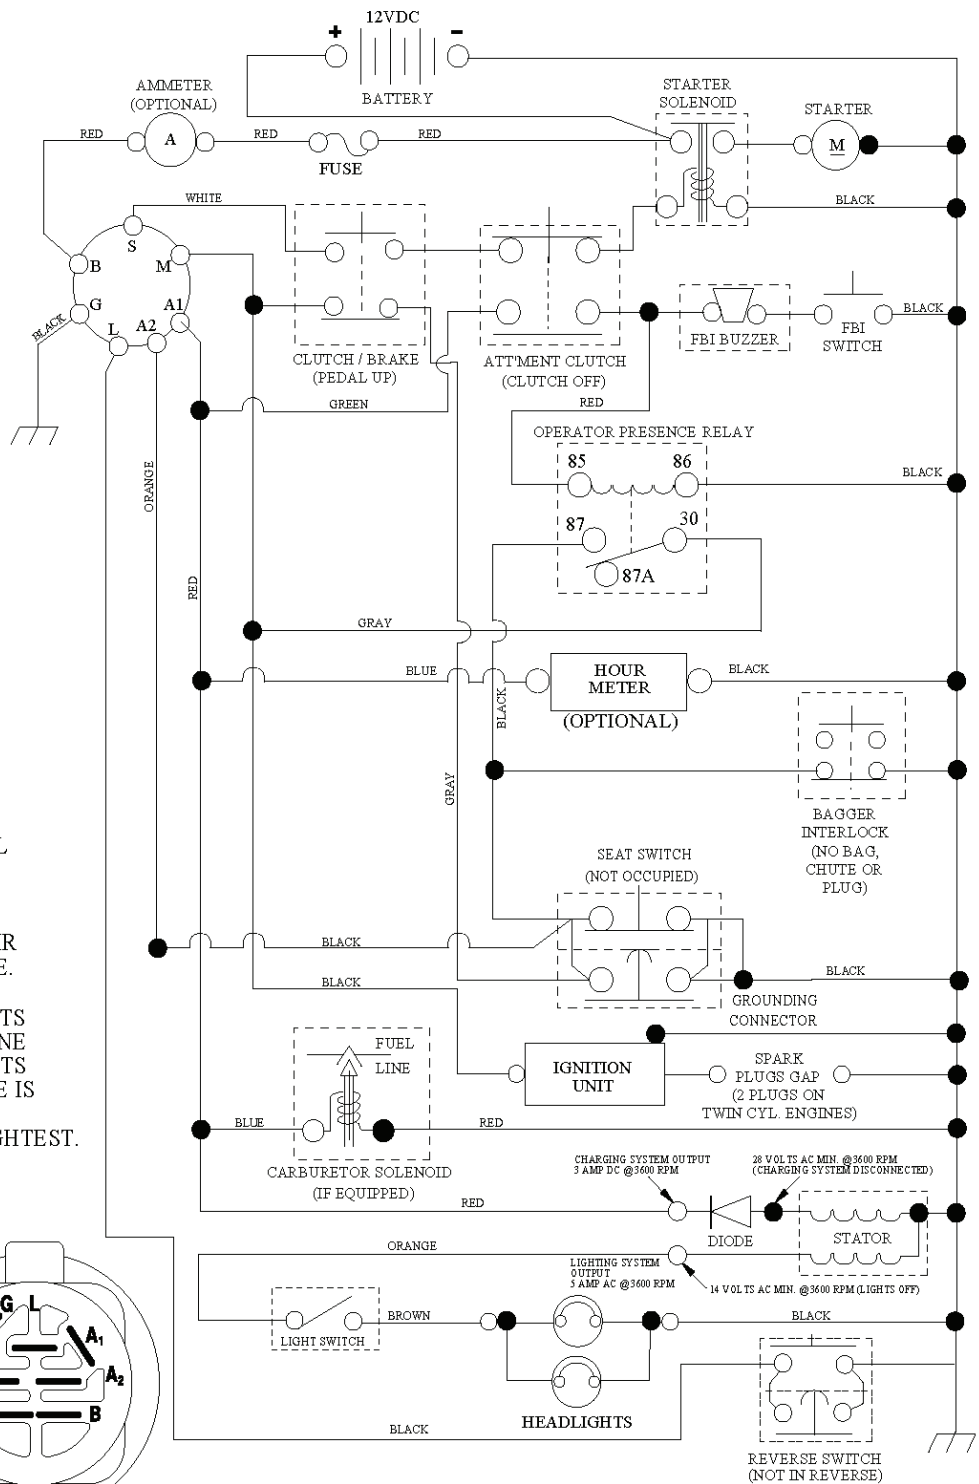

36(92cm)\_deck-elect.(CRD)\_6

REF.	PART NO.	DESCRIPTION	REMARK	QTY.	KIT
1	532400108	HOUSING		1	
2	872140506	BOLT		1	
3	532165569	BRACKET		1	
4	532165558	BRACKET		1	
5	532124670	RETAINER RING		1	
6	532165557	ROD		1	
8	532181712	BOLT		1	
9	810030600	WASHER		1	
10	532140296	WASHER		1	
11	532186385	BLADE		1	
13	532137645	SHAFT		1	
14	532128774	BEARING HOUSING		1	
15	532110485	BEARING		1	
16	532186386	BLADE		1	
17	872140610	BOLT		1	
18	872110606	BOLT		1	
19	532132827	SPEC. BOLT		1	
20	532181713	BOLT		1	
21	873680500	NUT		1	
22	532199590	BRACKET		1	
23	532165446	PLATE		1	
24	532165242	BRACKET		1	
25	532165244	BRACKET		1	
26	532400110	SUPPORT		1	
27	532165568	BRACKET		1	
28	532165567	BRACKET		1	
30	532173984	SCREW		1	
31	532187690	WASHER		1	
32	532153532	PULLEY		1	
33	532400234	NUT		1	
34	532400107	BRACKET		1	
35	532400106	BRACKET		1	
36	532146763	PULLEY		1	
40	873680600	NUT		1	
41	873900600	NUT		1	
44	532175538	COVER		1	
45	532175539	COVER		1	
46	532137729	SCREW		1	
55	532199498	ARM		1	
56	532165723	SPACER		1	
61	532199486	SPRING		1	
67	532106932	KNOB		1	
68	532402008	BELT		1	
69	532165482	SHAFT		1	
84	532156085	BELT GUIDE		1	
116	532193406	BOLT		1	
117	532174873	WHEEL		1	
119	819132012	WASHER		1	
124	872110612	BOLT		1	
130	872110506	BOLT		1	
131	532165661	PIPE		1	
152	532176074	WIRE		1	
158	817720408	SCREW		1	
185	532188234	CABLE		1	
254	817000616	SCREW		1	
295	532412171	PLATE		1	
296	872140406	BOLT		1	
297	873930400	NUT		1	
---	532181857	BEARING HOUSING	Mandrel Assembly (Includes housing, shaft assembly, and bearing only - pulley/nut/washer and blade bolt/washers not included)	1	
---	532181858	BEARING HOUSING		1	
---	532413711	CUTTING DECK	Replacement Mower, Complete (Std. Deck - Order separately guage wheel components key nos. 116 - 119)	1	