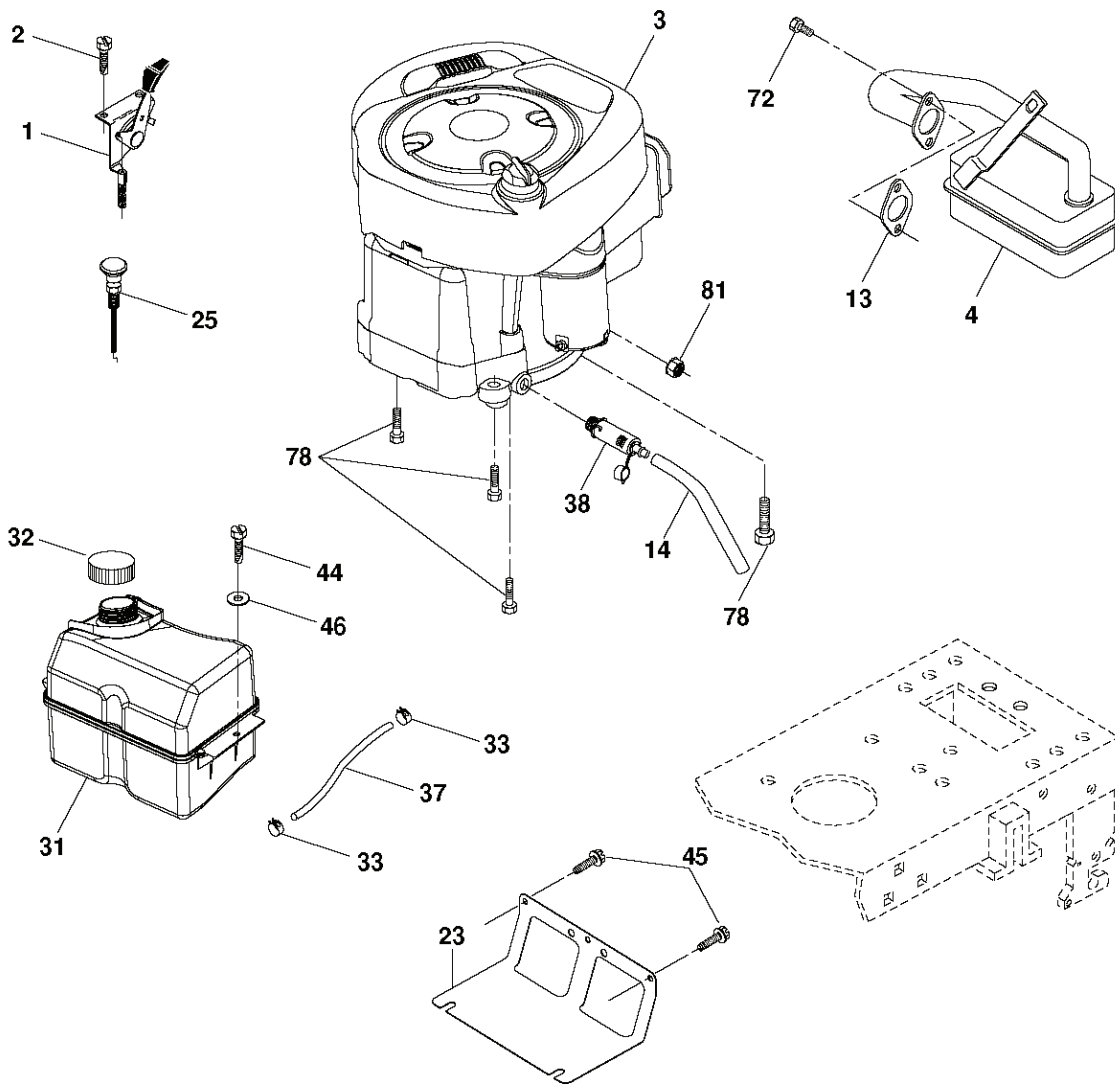

OPTIONAL EQUIPMENT
Spark Arrester

REF.	PART NO.	DESCRIPTION	REMARK	QTY.	KIT
1	532170551	THROTTLE CONTROL		1	
2	817720408	SCREW		1	
3				1	
4	532179758	MUFFLER		1	
13	532165291	GASKET		1	
14	532148456	TUBE		1	
23	532169837	HEAT SHIELD		1	
25	532190695	CONTROL CHOKE		1	
29	532137180	SPARK ARRESTER KIT		1	
31	532407551	FUEL TANK		1	
32	532197725	PLUG		1	
33	532123487	HOSE CLAMP		1	
37	532137040	HOSE		1	
38	532181654	PLUG		1	
44	817670412	SCREW		1	
45	817000612	SCREW		1	
46	819091416	WASHER		1	
72	532192334	SCREW		1	
78	817060620	SCREW		1	
81	873510400	NUT		1