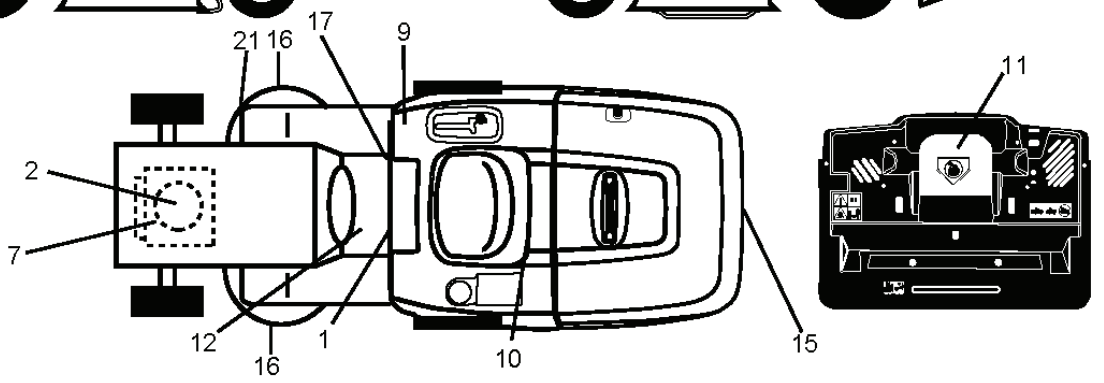

REF.	PART NO.	DESCRIPTION	REMARK	QTY.	KIT
1	532400389	LABEL		1	
2	532196841	DECAL		1	
3	532415558	DECAL		1	
4	532420815	DECAL		1	
5	532402832	LABEL		1	
6	532415600	DECAL		1	
7	532408813	DECAL		1	
9	532180432	DECAL		1	
10	532145005	DECAL		1	
11	532182166	DECAL		1	
12	532159737	DECAL		1	
14	532159736	DECAL		1	
15	532401832	DECAL		1	
16	532196842	DECAL		1	
17	532140837	DECAL		1	
21	532166286	DECAL		1	
--	532138311	DECAL		1	
--	532180435	DECAL		1	
--	532415573	MANUAL		1	
--				1