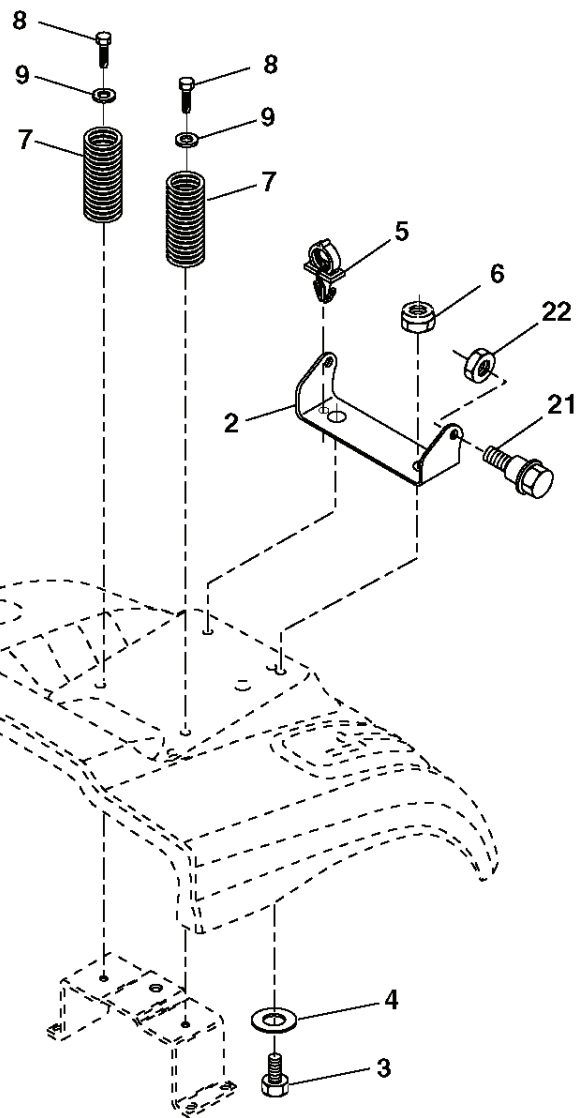

**OPTIONAL EQUIPMENT**  
**Spark Arrester**

---

REF.	PART NO.	DESCRIPTION	REMARK	QTY.	KIT
1	532170551	THROTTLE CONTROL		1	
2	817720408	SCREW		1	
3				1	
4	532179758	MUFFLER		1	
13	532165291	GASKET		1	
14	532148456	TUBE		1	
23	532169837	HEAT SHIELD		1	
25	532190695	CONTROL CHOKE		1	
29	532137180	SPARK ARRESTER KIT		1	
31	532407551	FUEL TANK		1	
32	532197725	PLUG		1	
33	532123487	HOSE CLAMP		1	
37	532137040	HOSE		1	
38	532181654	PLUG		1	
44	817670412	SCREW		1	
45	817000612	SCREW		1	
46	819091416	WASHER		1	
72	532192334	SCREW		1	
78	817060620	SCREW		1	
81	873510400	NUT		1	

lift-rh.1piece\_9

REF.	PART NO.	DESCRIPTION	REMARK	QTY.	KIT
1	532404981	PLUNGE		1	
2	532159471	LEVER		1	
3	532105767	PIN RETAINING SCREW		1	
4	812000002	RETAINER RING		1	
5	819211621	WASHER		1	
6	532120183	BEARING		1	
7	532109413	GRIP		1	
8	532124526	KNOB		1	
11	532165829	ROD		1	
12	532165831	ROD		1	
13	532124670	RETAINER RING		1	
15	532173288	LINK		1	
16	873350800	NUT		1	
17	532175689	BRACKET		1	
18	873800800	NUT		1	
19	532139868	LEVER		1	
20	532194209	SPRING		1	
23	532110807	NUT		1	
24	819131016	WASHER		1	
25	532124874	SPRING		1	
26	532169484	PIN		1	
27	532126971	LEVER		1	
28	873350600	NUT		1	
29	532138057	KNOB		1	
30	532150233	TRUNNION		1	
31	532169865	BEARING		1	
32	873540600	NUT		1	
36	532155097	INDICATOR		1	
37	532123935	PLUG		1	
38	817060516	SCREW		1	
40	819112410	WASHER		1	
41	532123934	INDICATOR		1	
49	532145212	NUT		1	
50	532110452	NUT		1	