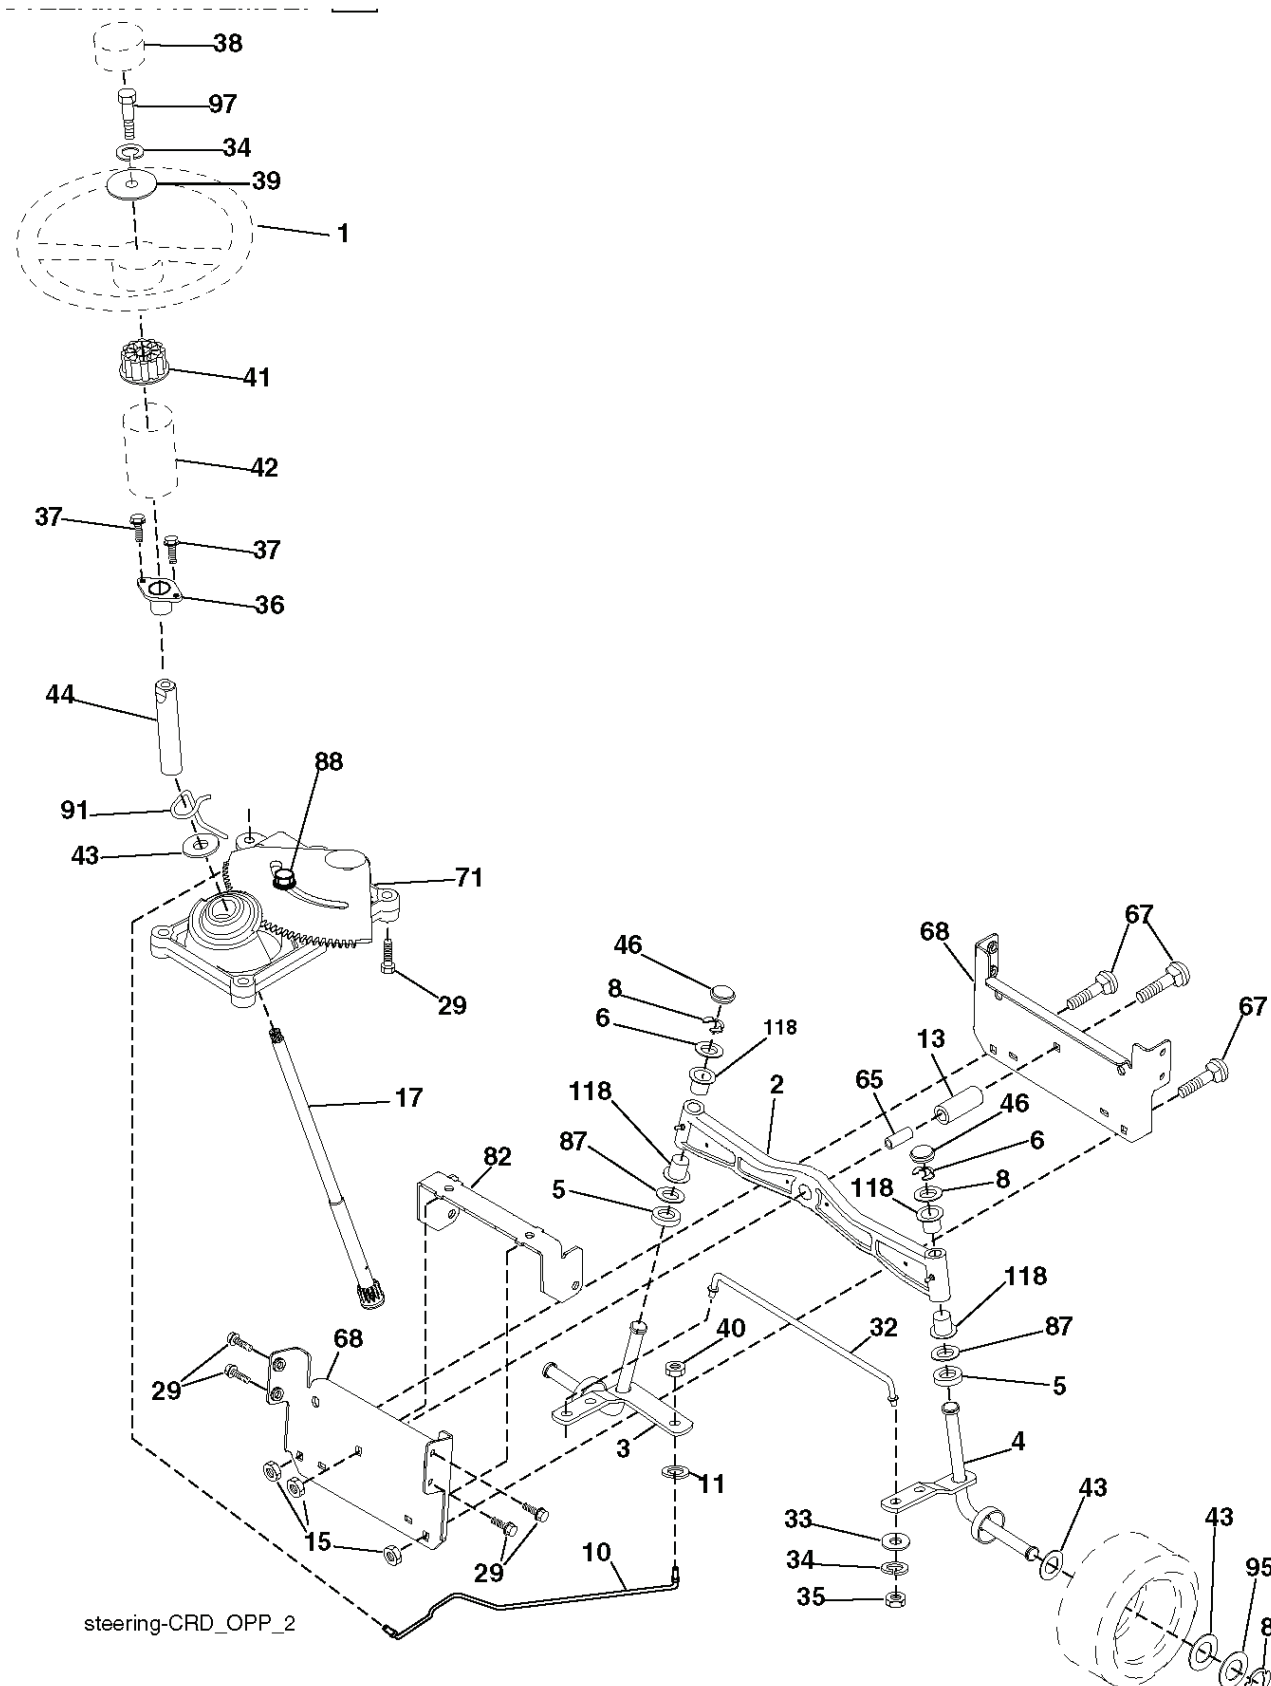

steering-CRD OPP_2

REF.	PART NO.	DESCRIPTION	REMARK	QTY.	KIT
1	532186780	STEERING WHEEL		1	
2	532184706	SHAFT		1	
3	532169840	SPINDLE		1	
4	532169839	SPINDLE		1	
5	532124931	WASHER		1	
6	532121748	WASHER		1	
8	812000029	RETAINER RING		1	
10	532175121	ROD		1	
11	810040600	WASHER		1	
13	532136518	PIPE		1	
15	532145212	NUT		1	
17	532190753	ROD		1	
29	817000612	SCREW		1	
32	532170162	ROD		1	
33	819111216	WASHER		1	
34	810040500	WASHER		1	
35	873540500	NUT		1	
36	532155099	BUSHING		1	
37	532152927	SCREW		1	
38	532192916	INSERT DE VOLANT		1	
39	819113812	WASHER		1	
40	873540600	NUT		1	
41	532186737	ADAPTER		1	
42	532169633	SLEEVE		1	
43	532121749	WASHER		1	
44	532190752	SHAFT		1	
46	532121232	HUB CAP		1	
65	532414736	SPACER		1	
67	872110618	BOLT		1	
68	532169827	SHAFT		1	
71	532175146	STEERING GEAR		1	
82	532199978	SUPPORT ESSIEU AVANT		1	
87	532173966	WASHER		1	
88	532175118	BOLT		1	
91	532175553	SPRING		1	
95	532188967	WASHER		1	
97	874780564	BOLT		1	
118	532406013	BEARING		1	
	PART NO.		REMARK		KIT