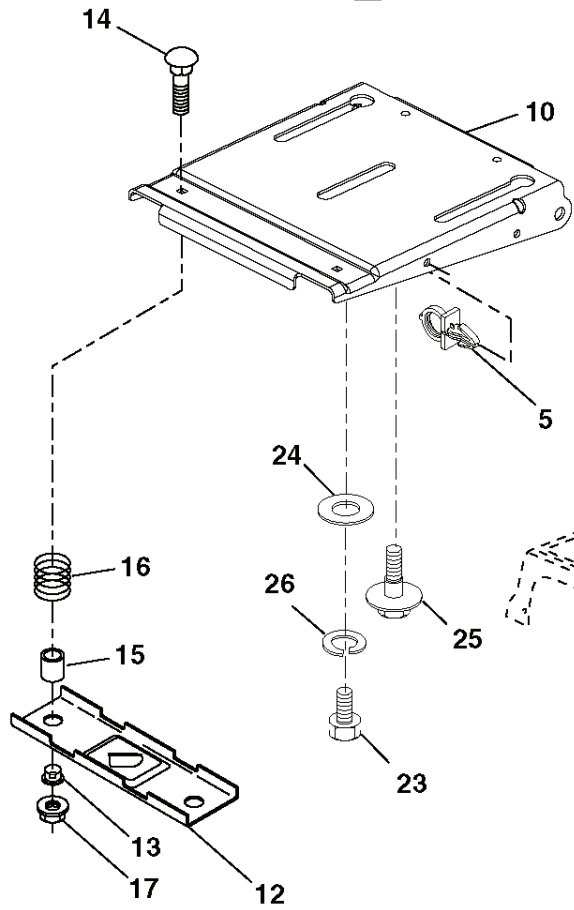

**OPTIONAL EQUIPMENT**  
**Spark Arrester**

---

REF.	PART NO.	DESCRIPTION	REMARK	QTY.	KIT
1	532170551	THROTTLE CONTROL		1	
2	817720408	SCREW		1	
3				1	
4	532179758	MUFFLER		1	
13	532165291	GASKET		1	
14	532148456	TUBE		1	
23	532169837	HEAT SHIELD		1	
25	532190695	CONTROL CHOKE		1	
29	532137180	SPARK ARRESTER KIT		1	
31	532407551	FUEL TANK		1	
32	532197725	PLUG		1	
33	532123487	HOSE CLAMP		1	
37	532137040	HOSE		1	
38	532181654	PLUG		1	
44	817670412	SCREW		1	
45	817000612	SCREW		1	
46	819091416	WASHER		1	
72	532192334	SCREW		1	
78	817060620	SCREW		1	
81	873510400	NUT		1	

lift-rh.1piece\_9

REF.	PART NO.	DESCRIPTION	REMARK	QTY.	KIT
1	532404981	PLUNGE		1	
2	532159471	LEVER		1	
3	532105767	PIN RETAINING SCREW		1	
4	812000002	RETAINER RING		1	
5	819211621	WASHER		1	
6	532120183	BEARING		1	
7	532109413	GRIP		1	
8	532124526	KNOB		1	
11	532165829	ROD		1	
12	532165831	ROD		1	
13	532124670	RETAINER RING		1	
15	532173288	LINK		1	
16	873350800	NUT		1	
17	532175689	BRACKET		1	
18	873800800	NUT		1	
19	532139868	LEVER		1	
20	532194209	SPRING		1	
23	532110807	NUT		1	
24	819131016	WASHER		1	
25	532124874	SPRING		1	
26	532169484	PIN		1	
27	532126971	LEVER		1	
28	873350600	NUT		1	
29	532138057	KNOB		1	
30	532150233	TRUNNION		1	
31	532169865	BEARING		1	
32	873540600	NUT		1	
36	532155097	INDICATOR		1	
37	532123935	PLUG		1	
38	817060516	SCREW		1	
40	819112410	WASHER		1	
41	532123934	INDICATOR		1	
49	532145212	NUT		1	
50	532110452	NUT		1	