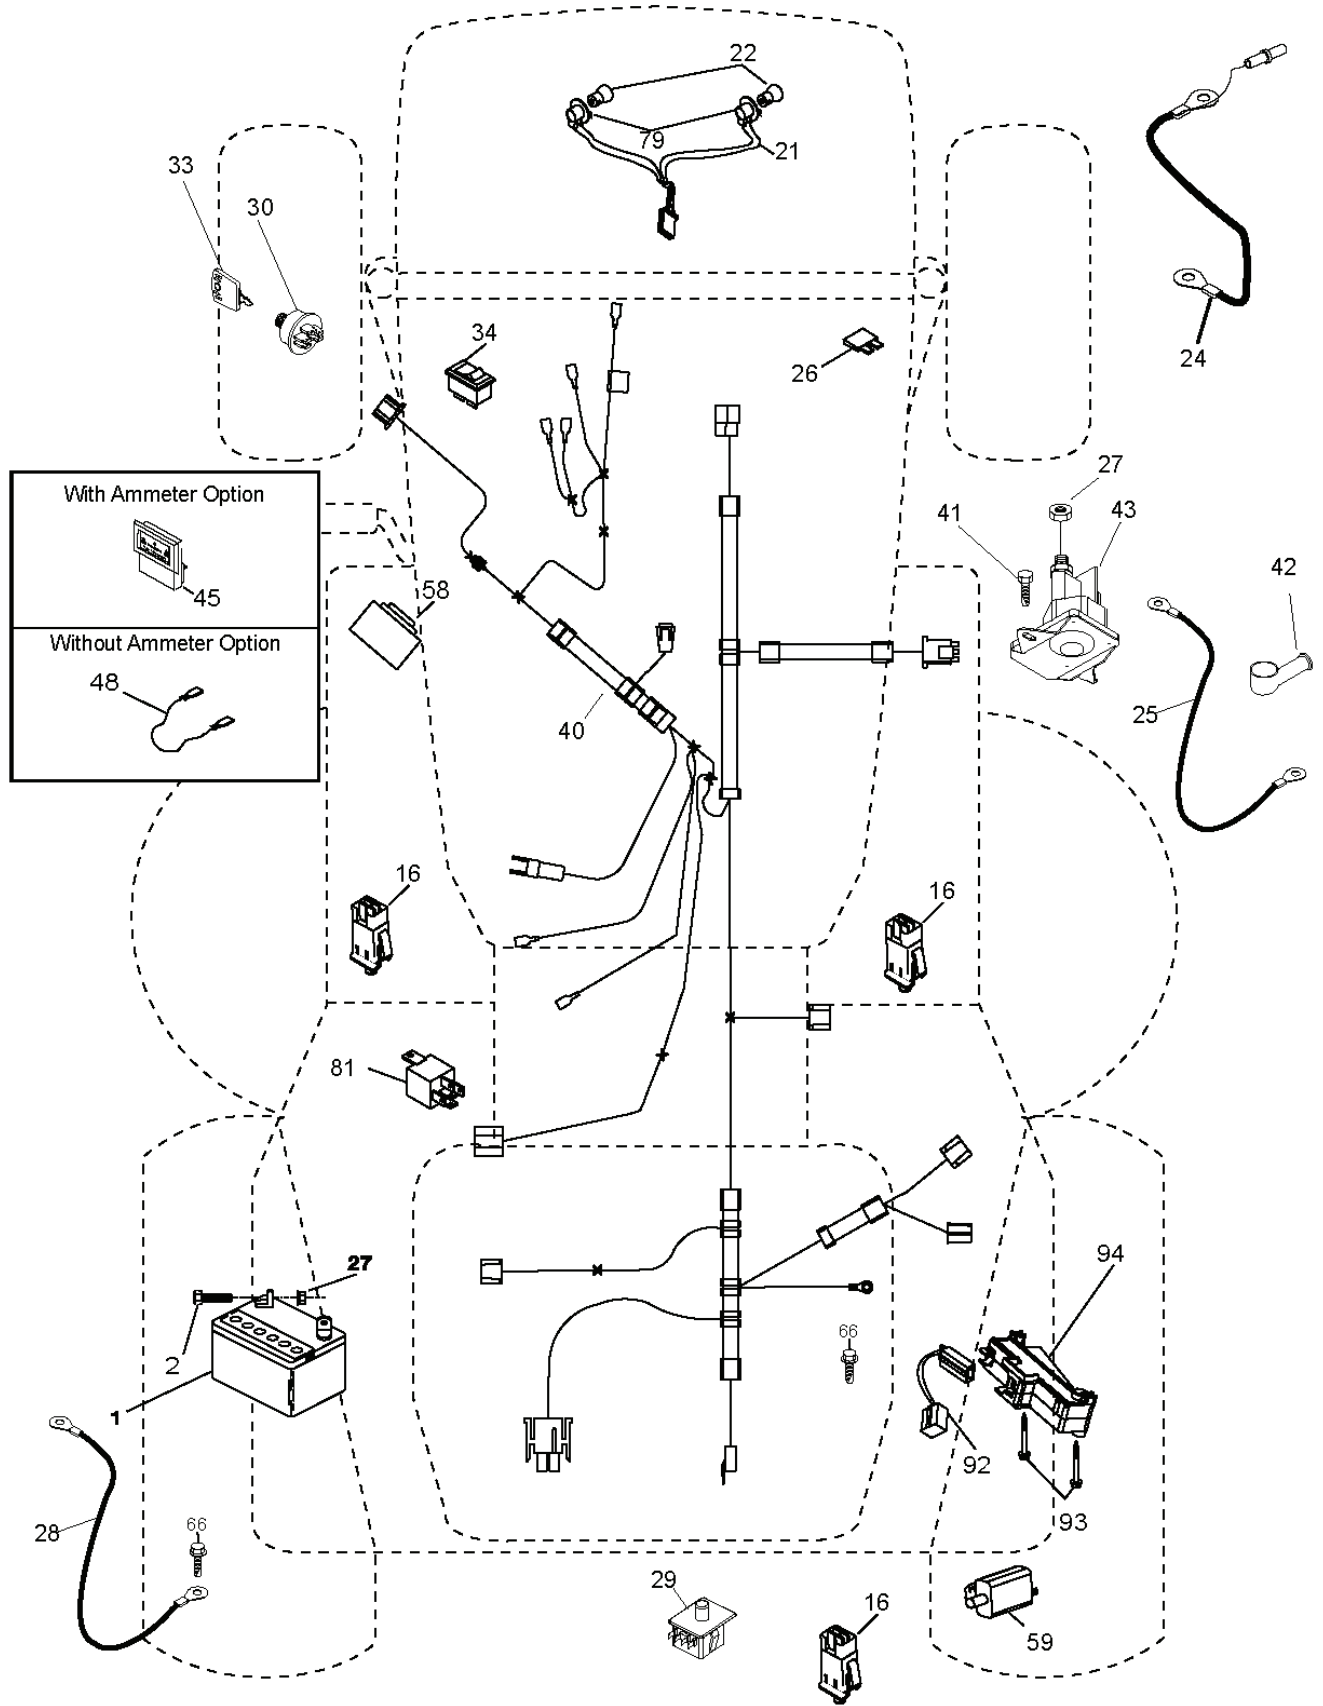

C01

REF.	PART NO.	DESCRIPTION	REMARK	QTY.	KIT
1	532163465	BATTERY		1	
2	874760412	BOLT		1	
16	532176138	MICRO SWITCH		1	
21	532175688	HARNESS		1	
22	532004152	BULB		1	
24	532124780	CABLE		1	
25	532165987	CABLE		1	
26	532175158	FUSE		1	
27	873510400	NUT		1	
28	532127725	CABLE		1	
29	532192749	SWITCH.SEAT.DP W/RAMPS		1	
30	532193350	IGNITION MODULE		1	
33	532411935	KEY		1	
34	532110712	SWITCH		1	
40	532197436	CABLE ASSY		1	
41	871110408	BOLT		1	
42	532131563	COVER		1	
43	532192507	SOLENOID		1	
48	532140844	ADAPTER		1	
58	532169419	BUZZER		1	
59	532180379	SWITCH FBI		1	
66	817490608	SCREW		1	
79	532175242	HOLDER		1	
81	532109748	RELAY		1	
92	532196615	CABLE ASSY		1	
93	532192540	SCREW		1	
94	532191834	MODULE.REVERSE.ROS		1