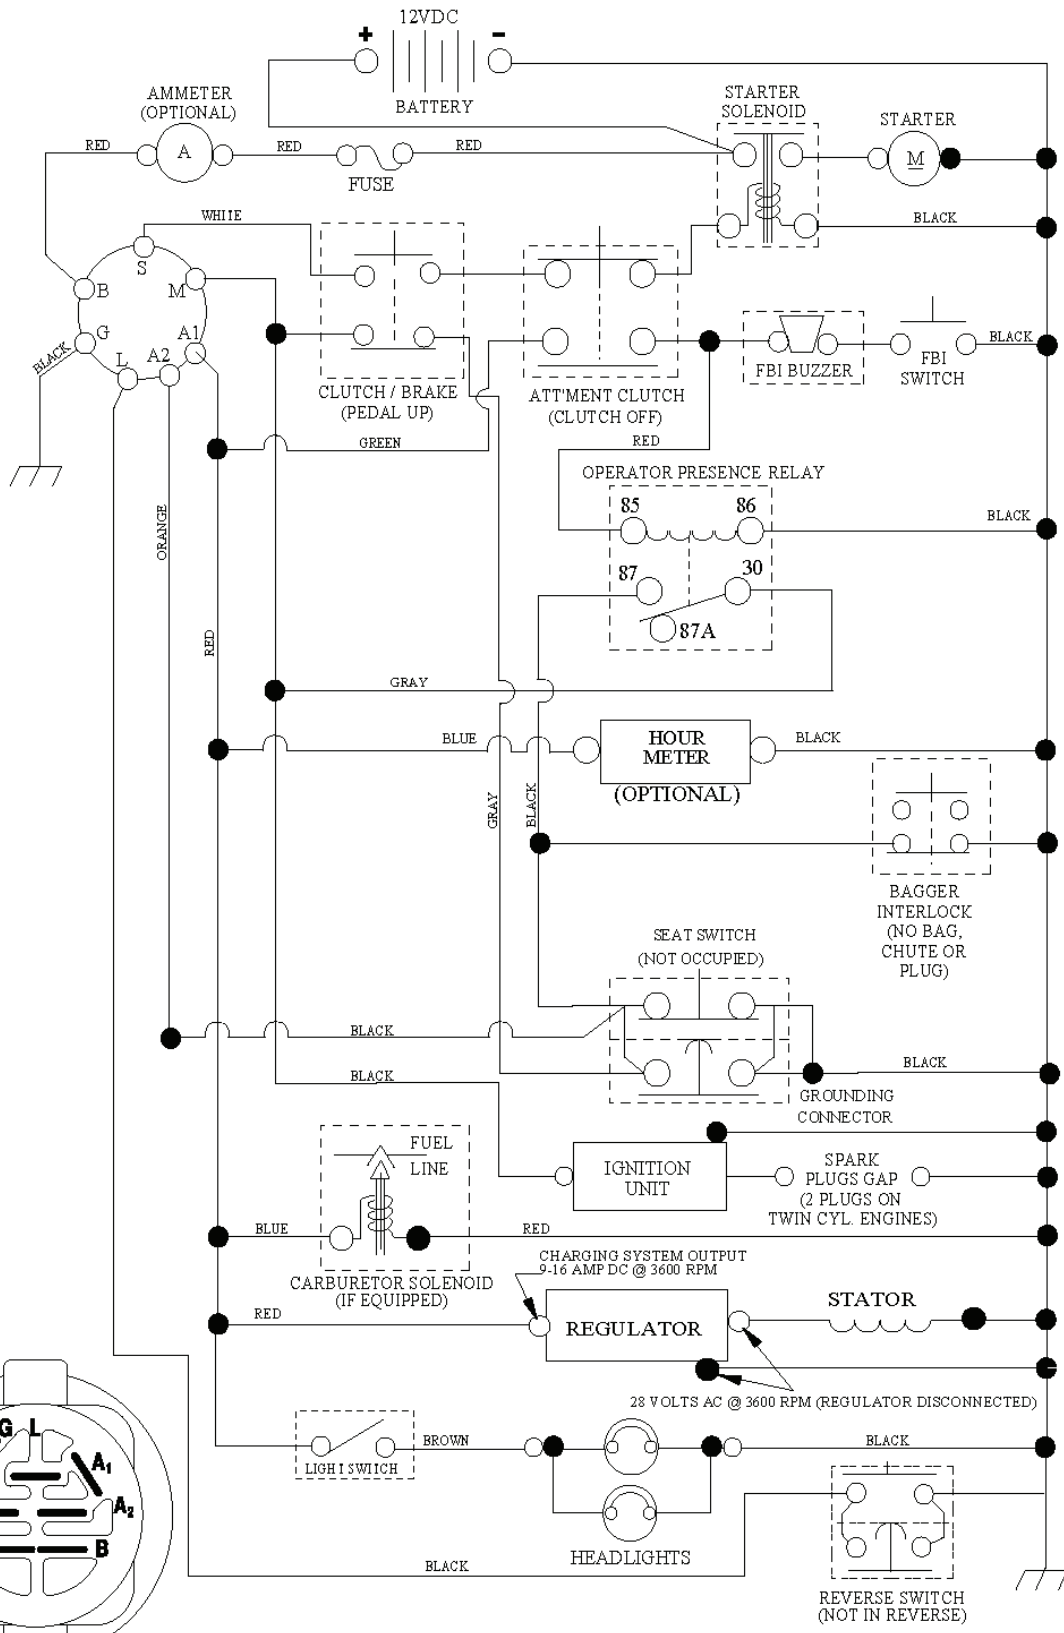

IGNITION SWITCH