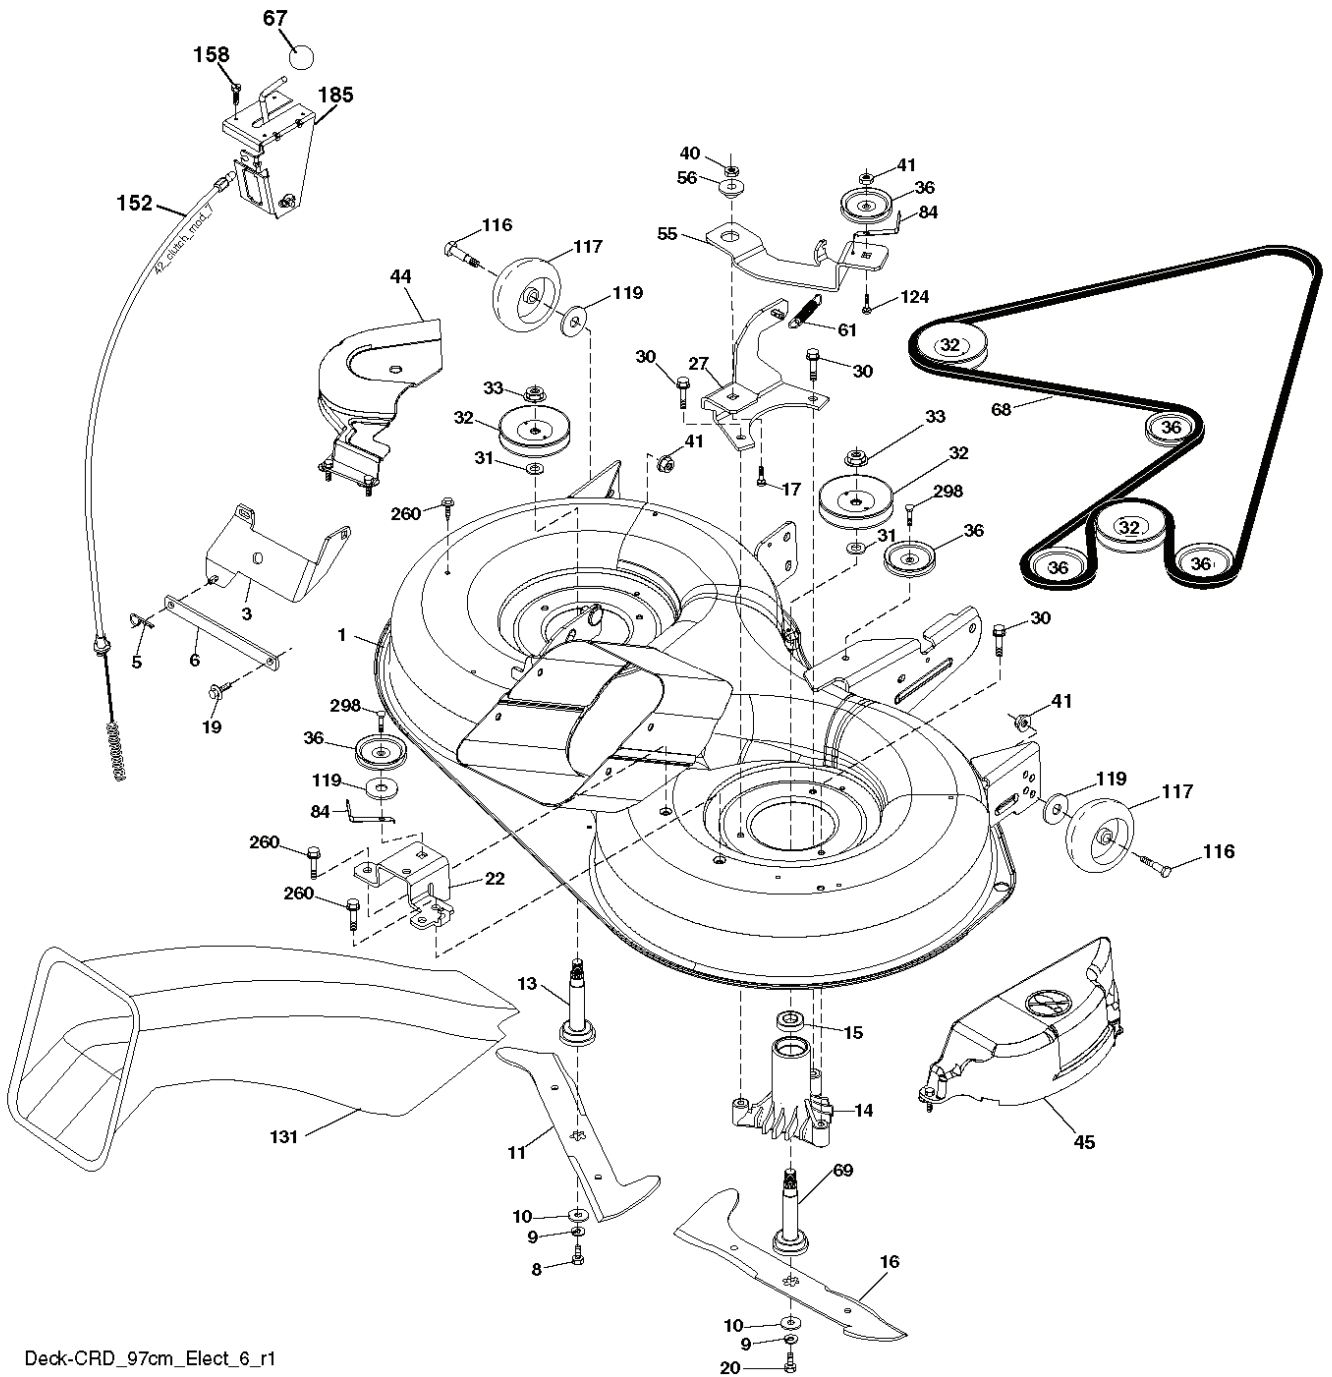

Deck-CRD_97cm_Elect_6_r1

REF.	PART NO.	DESCRIPTION	REMARK	QTY.	KIT
1	532429121	CUTTING DECK		1	
3	532431864	BRACKET		1	
5	532124670	RETAINER RING		1	
6	532165557	ROD		1	
8	532181712	BOLT		1	
9	810030600	WASHER		1	
10	532140296	WASHER		1	
11	532427984	RIDE ON BLADE		1	
13	532137645	SHAFT		1	
14	532128774	BEARING HOUSING		1	
15	532110485	BEARING		1	
16	532427985	BLADE		1	
17	872140610	BOLT		1	
19	532132827	SPEC. BOLT		1	
20	532181713	BOLT		1	
22	532431169	BRACKET		1	
27	532427981	BRACKET		1	
30	532173984	SCREW		1	
31	532187690	WASHER		1	
32	532153532	PULLEY		1	
33	532400234	NUT		1	
36	532146763	PULLEY		1	
40	873680600	NUT		1	
41	873900600	NUT		1	
44	532434946	COVER		1	
45	532441479	COVER		1	
55	532199498	ARM		1	
56	532165723	SPACER		1	
61	532199486	SPRING		1	
67	532106932	KNOB		1	
68	532429532	BELT		1	
69	532165482	SHAFT		1	
84	532156085	BELT GUIDE		1	
116	532193406	BOLT		1	
117	532174873	WHEEL		1	
119	819132012	WASHER		1	
124	872110612	BOLT		1	
131	532165661	PIPE		1	
152	532176074	WIRE		1	
158	817720408	SCREW		1	
185	532188234	CABLE		1	
260	817670608	SCREW		1	
298	817490628	SCREW		1	
---	532181857	BEARING HOUSING		1	
---	532181858	BEARING HOUSING		1	
---	532431580	CUTTING DECK		1