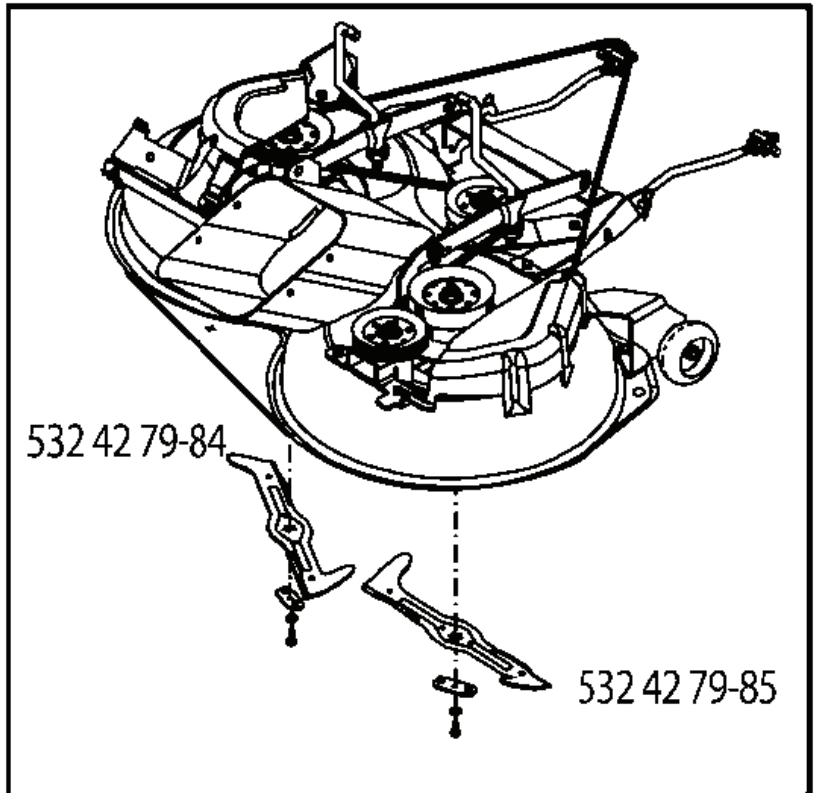

REF.	PART NO.	DESCRIPTION	REMARK	QTY.	KIT
1	532170551	THROTTLE CONTROL		1	
2	817720408	SCREW		1	
3	000000000	W/O DESCRIPTION	B&S MODEL 219807-3402-B1	1	
4	532179758	MUFFLER		1	
13	532165291	GASKET		1	
23	532169837	HEAT SHIELD		1	
25	532190695	CONTROL CHOKE		1	
29	532137180	SPARK ARRESTER KIT		1	
31	532407551	FUEL TANK		1	
32	532430220	FUEL CAP		1	
33	532123487	HOSE CLAMP		1	
37	532137040	HOSE		1	
44	817670412	SCREW		1	
45	817000612	SCREW		1	
46	819091416	WASHER		1	
72	532192334	SCREW		1	
78	817060620	SCREW		1	
81	873510400	NUT		1	
122	532421922	EXTENSION PIPE		1