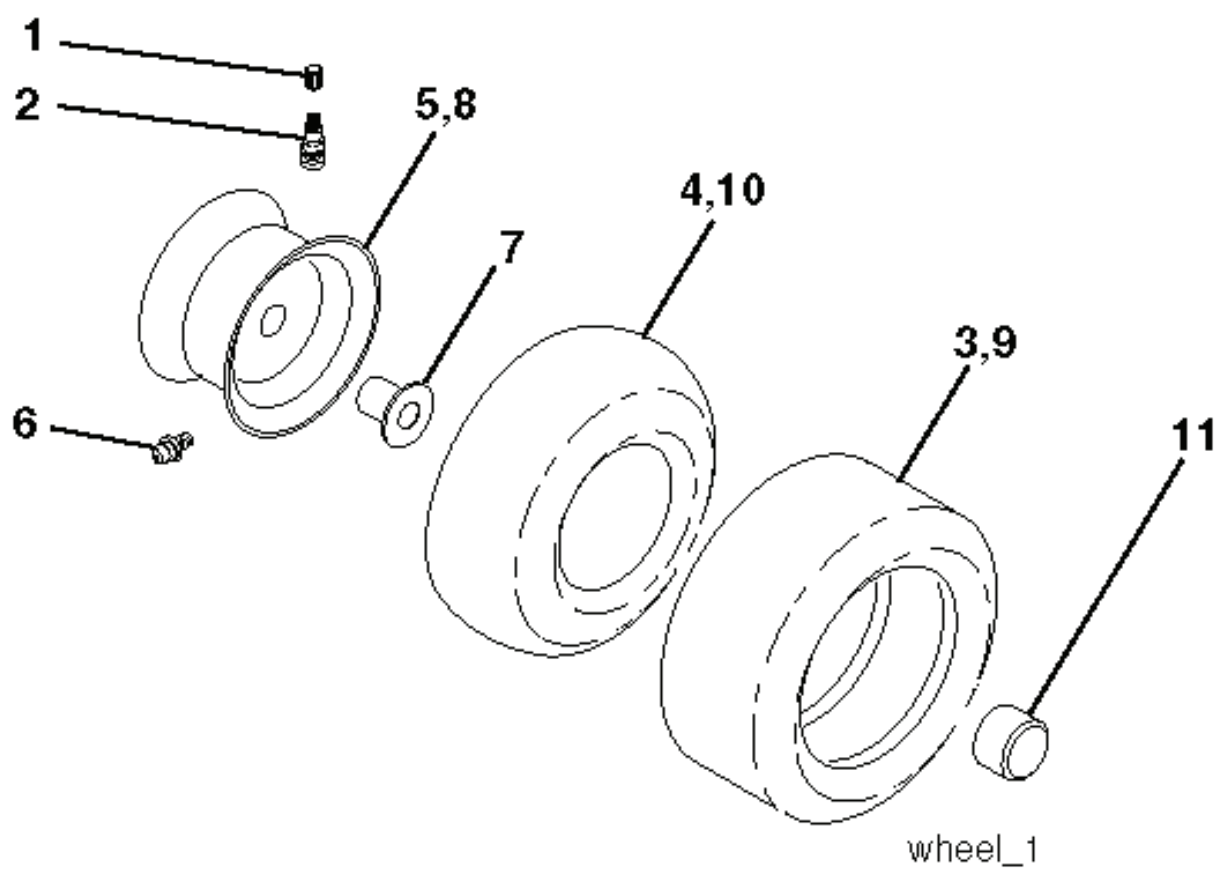

REF.	PART NO.	DESCRIPTION	REMARK	QTY.	KIT
1	532059192	CAP VALVE		1	
2	532065139	NIPPLE		1	
3	532106222	TIRE	Front 15" x 6.0"-6"	1	
4	532059904	HOSE	(Service Item Only)	1	
5	532138336	RIM	Front 6"	1	
6	532124957	FITTING	(Front Wheel Only)	1	
7	532124959	BEARING	(Front Wheel Only)	1	
8	532138337	RIM SPROCKET	Rear 8"	1	
9	532124635	TIRE	Rear 18" x 8.5"-8"	1	
10	532124926	HOSE	(Service Item Only)	1	
11	532175039	HUB CAP		1	
--	532144334	SEALING FOAM		1	
	PART NO.		REMARK		KIT