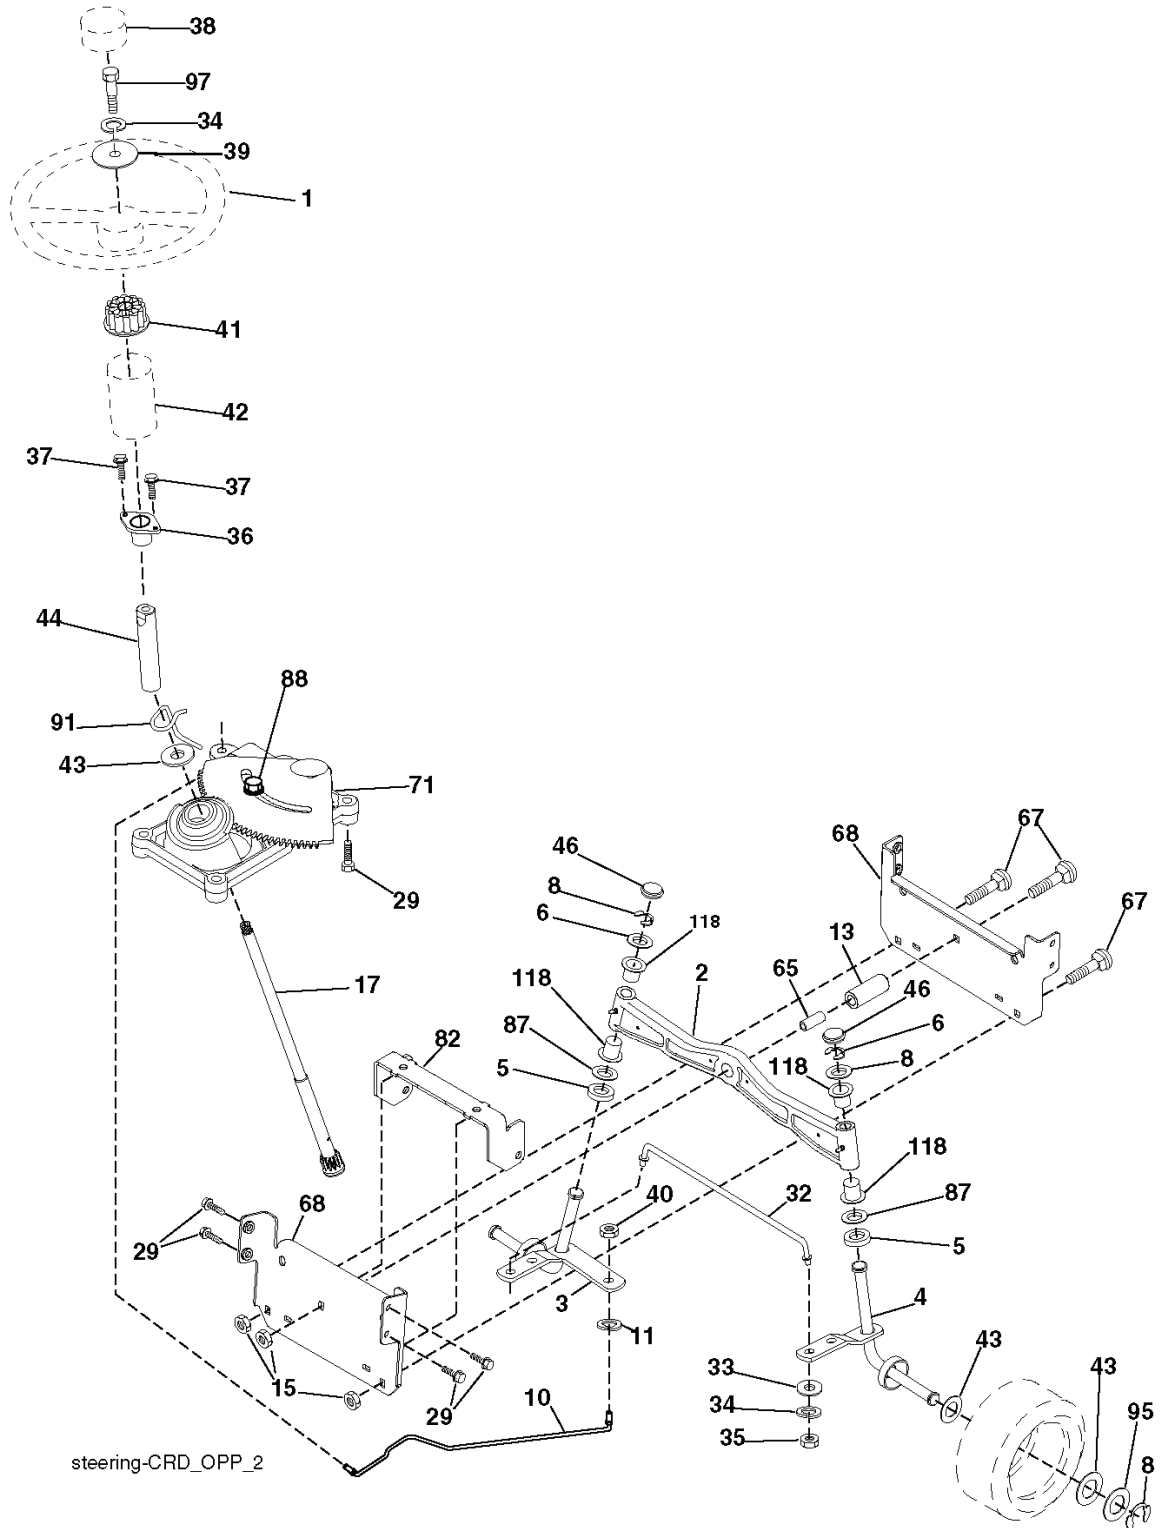

REF.	PART NO.	DESCRIPTION	REMARK	QTY.	KIT
1	532404981	PLUNGE		1	
2	532159471	LEVER		1	
3	532105767	PIN RETAINING SCREW		1	
4	812000002	RETAINER RING		1	
5	819211621	WASHER		1	
6	532120183	BEARING		1	
7	532109413	GRIP		1	
8	532124526	KNOB		1	
11	532139865	LINK		1	
12	532139866	LINK		1	
13	532124670	RETAINER RING		1	
15	532173288	LINK		1	
16	873350800	NUT		1	
17	532175689	BRACKET		1	
18	873800800	NUT		1	
19	532139868	LEVER		1	
20	532194209	SPRING		1	
23	532110807	NUT		1	
24	819131016	WASHER		1	
25	532124874	SPRING		1	
26	532169484	PIN		1	
27	532126971	LEVER		1	
28	873350600	NUT		1	
29	532138057	KNOB		1	
30	532150233	TRUNNION		1	
31	532169865	BEARING		1	
32	873540600	NUT		1	
36	532155097	INDICATOR		1	
37	532123935	PLUG		1	
38	817060516	SCREW		1	
40	819112410	WASHER		1	
41	532123934	INDICATOR		1	
49	532409149	NUT		1	
50	532110452	NUT		1	

IGNITION SWITCH

POSITION	CIRCUIT "MAKE"
OFF	M+G+A1
RUN/OVERRIDE	B+A1
RUN	B+A1 L+A2
START	B + S + A1

WIRING INSULATED CLIPS
 NOTE: IF WIRING INSULATED CLIPS WERE REMOVED FOR SERVICING OF UNIT, THEY SHOULD BE RE-INSTALLED TO PROPERLY SECURE YOUR WIRING.

seat_lt.bolt_7

REF.	PART NO.	DESCRIPTION	REMARK	QTY.	KIT
1	532401042	SIEGE CONDUCTEUR		1	
2	532140551	BRACKET		1	
3	871110616	SCREW		1	
4	819131610	WASHER		1	
5	532145006	CLIP		1	
6	873800600	NUT		1	
7	532124181	SPRING		1	
8	817000616	SCREW		1	
9	819131614	WASHER		1	
10	532195530	BERCEAU DE SIEGE CONDUCTEUR		1	
12	532174648	BRACKET		1	
13	532121248	BUSHING		1	
14	872050412	BOLT		1	
15	532134300	SPACER		1	
16	532121250	SPRING		1	
17	532123976	LOCKNUT		1	
21	532171852	BOLT		1	
22	873800500	LOCK NUT		1	
23	871110814	BOLT		1	
24	819171912	WASHER		1	
25	532127018	BOLT		1	
26	810040800	WASHER		1	