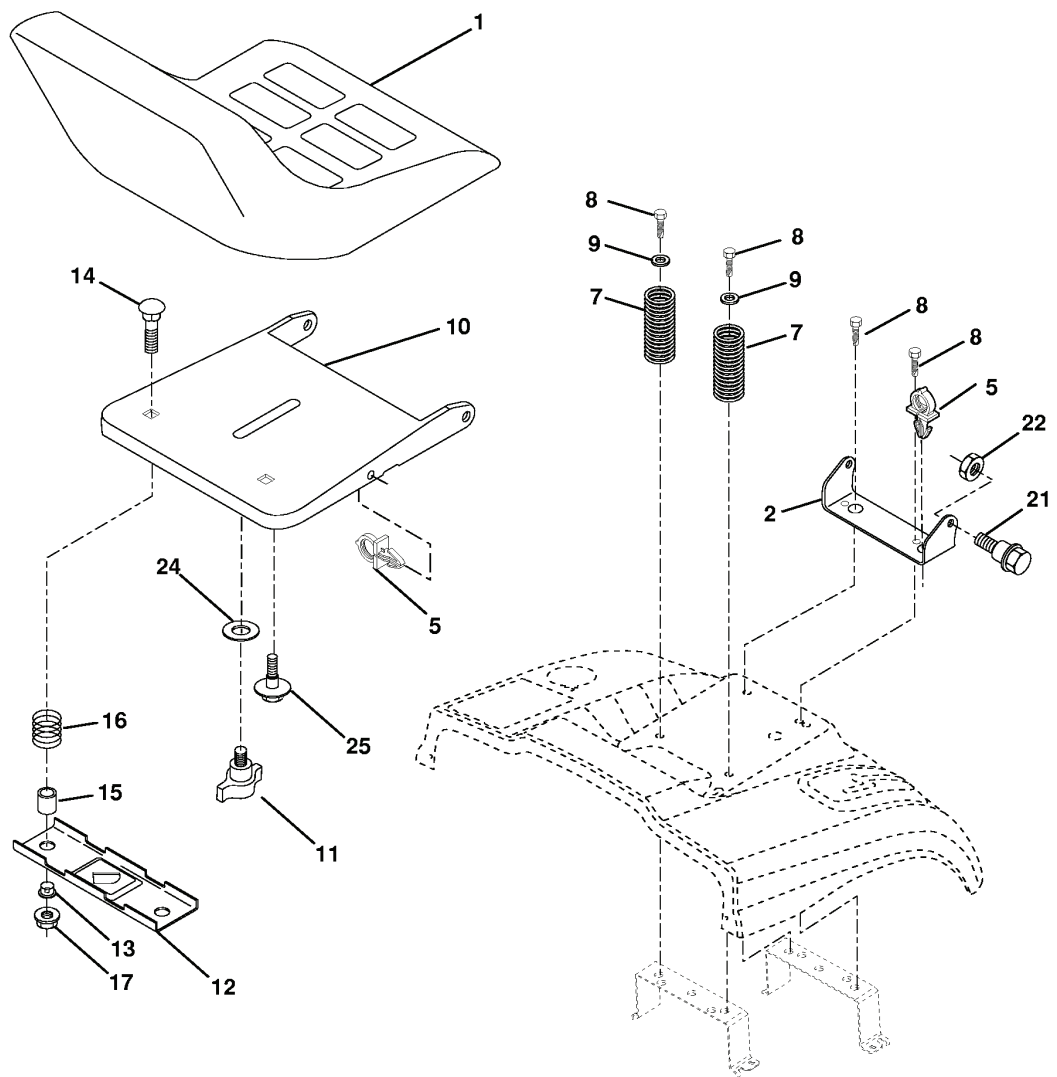

# REPAIR PARTS

TRACTOR - - MODEL NO. CTH150 (954140101A), PRODUCT NO. 954 14 01-01  
ELECTRICAL

---

REF.	PART NO.	DESCRIPTION	REMARK	QTY.	KIT
1	532144925	BATTERY		1	
2	532171017	BOLT		1	
16	532153664	SWITCH		1	
21	532166181	CABLE ASSY		1	
22	532004152	BULB		1	
24	532124780	CABLE		1	
25	532165987	CABLE		1	
26	532166180	FUSE		1	
27	532171018	NUT		1	
28	532127725	CABLE		1	
29	532160784	SWITCH		1	
30	532163968	IGNITION SWITCH		1	
33	532140401	KEY		1	
40	532170214	CABLE ASSY		1	
42	532131563	COVER		1	
43	532145673	SOLENOID		1	
45	532122822	METER		1	
50	532169417	BRAKER		1	
51	532140405	FRAME		1	
52	532141940	WIRE		1	
58	532169419	BUZZER		1	
59	532166299	SWITCH		1	
80	532146685	CABLE ASSY		1	
81	532109748	RELAY		1	

# REPAIR PARTS

TRACTOR - - MODEL NO. CTH150 (954140101A), PRODUCT NO. 954 14 01-01  
DECALS

---

REF.	PART NO.	DESCRIPTION	REMARK	QTY.	KIT
1	532170563	DECALC."DANGER"		1	
3	532170596	DECALC.CAPOT MOT.C.DROIT		1	
4	532170597	DECALC.CAPOT MOT.C.GA. 170597		1	
6	532170564	DECAL		1	
9	532150617	DECAL		1	
10	532145005	DECAL		1	
11	532107339	DECAL		1	
12	532101892	DECAL		1	
20	532166960	DECAL		1	
21	532166286	DECAL		1	
24	532157140	DECAL		1	
--	532138311	DECAL		1	
--	532171237	PLATE		1	

# REPAIR PARTS

TRACTOR - - MODEL NO. CTH150 (954140101A), PRODUCT NO. 954 14 01-01  
SEAT ASSEMBLY

---

REF.	PART NO.	DESCRIPTION	REMARK	QTY.	KIT
1	532140839	SEAT		1	
2	532140551	BRACKET		1	
5	532145006	CLIP		1	
7	532124181	SPRING		1	
10	532155925	BRACKET		1	
11	532166369	WING NUT		1	
12	532121246	BRACKET		1	
13	532121248	BUSHING		1	
14	532171040	BOLT		1	
15	532134300	SPACER		1	
16	532121250	SPRING		1	
17	532171041	NUT LOCK		1	
22	532171026	NUT		1	