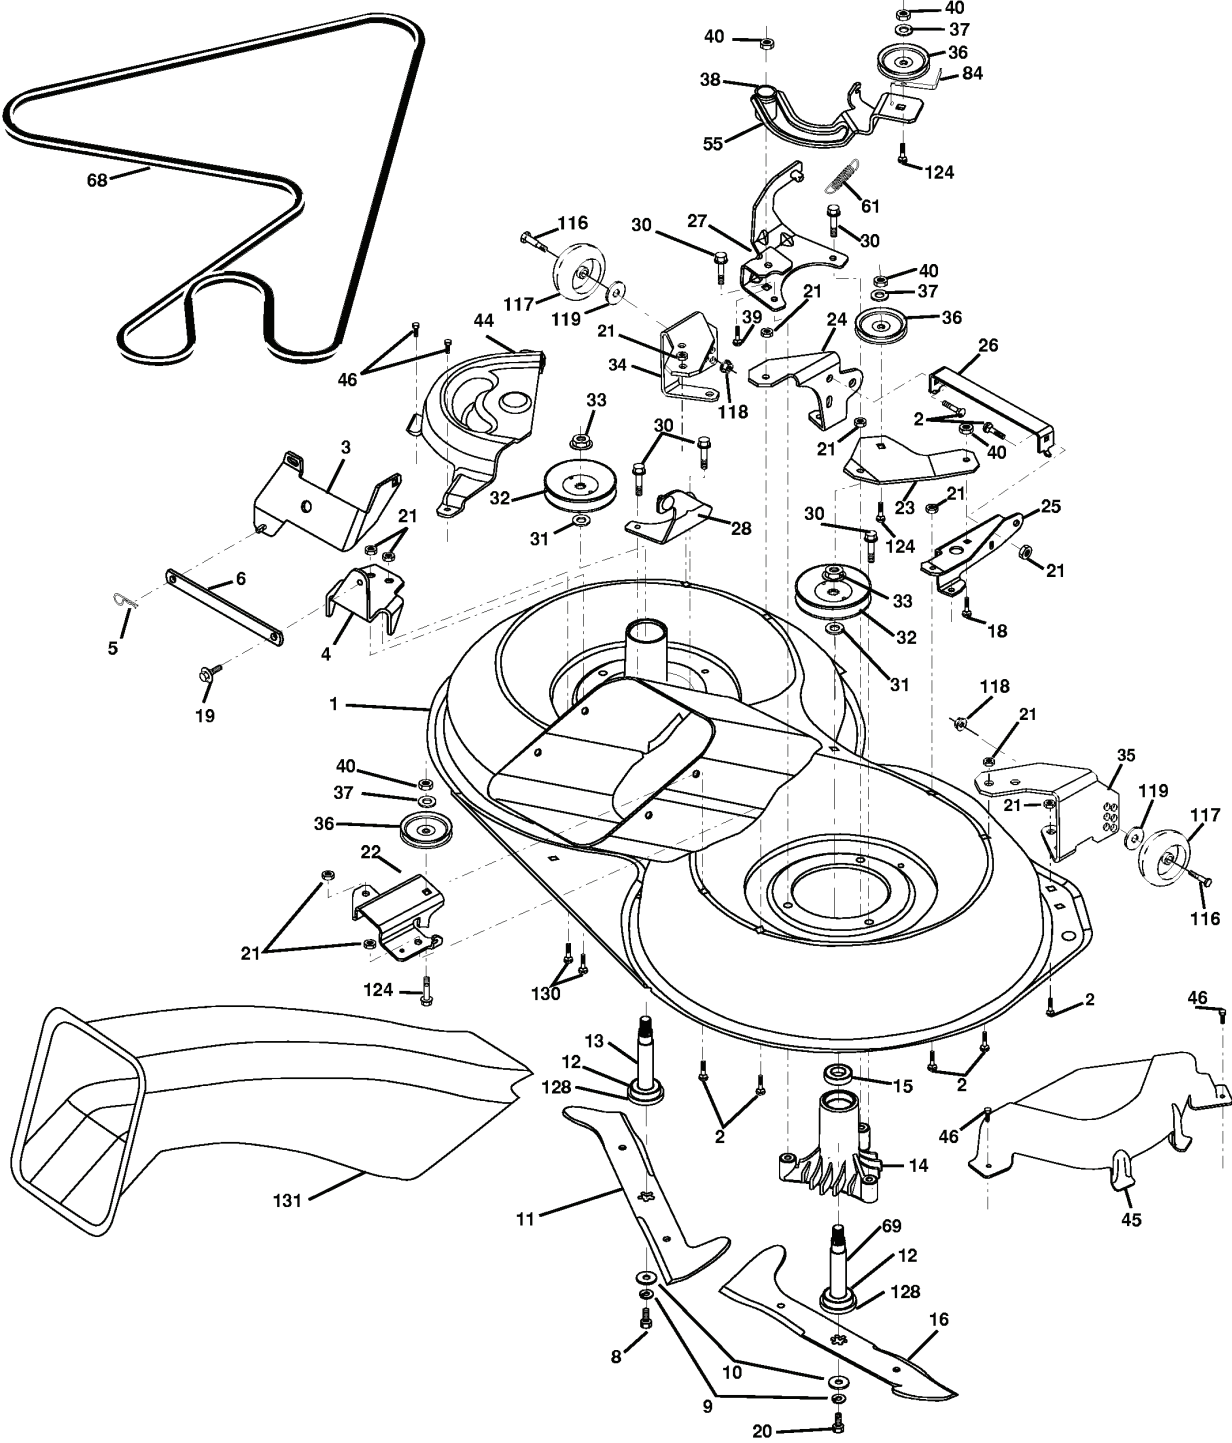

REPAIR PARTS

TRACTOR - - MODEL NO. CTH150 (954140101A), PRODUCT NO. 954 14 01-01
MOWER DECK

REF.	PART NO.	DESCRIPTION	REMARK	QTY.	KIT
1	532169160	HOUSING		1	
3	532165569	BRACKET		1	
4	532169167	BRACKET		1	
6	532165557	ROD		1	
9	810030600	WASHER		1	
10	532140296	WASHER		1	
11	532168720	BLADE		1	
12	532129895	BEARING		1	
13	532137645	SHAFT		1	
14	532128774	BEARING HOUSING		1	
15	532110485	BEARING		1	
16	532168721	BLADE		1	
17	872140610	BOLT		1	
22	532169165	BRACKET		1	
23	532169166	BRACKET		1	
24	532169170	BRACKET		1	
25	532169171	BRACKET		1	
26	532165237	ROD		1	
27	532169172	BRACKET		1	
28	532169168	BRACKET		1	
30	532157722	SCREW		1	
32	532153535	PULLEY		1	
33	532137266	NUT		1	
34	532169174	BRACKET		1	
35	532169175	BRACKET		1	
36	532146763	PULLEY		1	
38	532169851	SPACER		1	
44	532169180	COVER		1	
45	532169179	COVER		1	
46	532171253	SCREW		1	
55	532169849	LEVER		1	
56	532122052	SPACER		1	
61	532165945	SPRING		1	
68	532169178	BELT		1	
69	532165482	SHAFT		1	
84	532156085	BELT GUIDE		1	
117	532133957	WHEEL		1	
128	532153390	GASKET		1	
131	532165661	PIPE		1	
-	532130794	MANDREL		1	
-	532165579	SPINDLE		1	
-	532170273	HOUSING		1