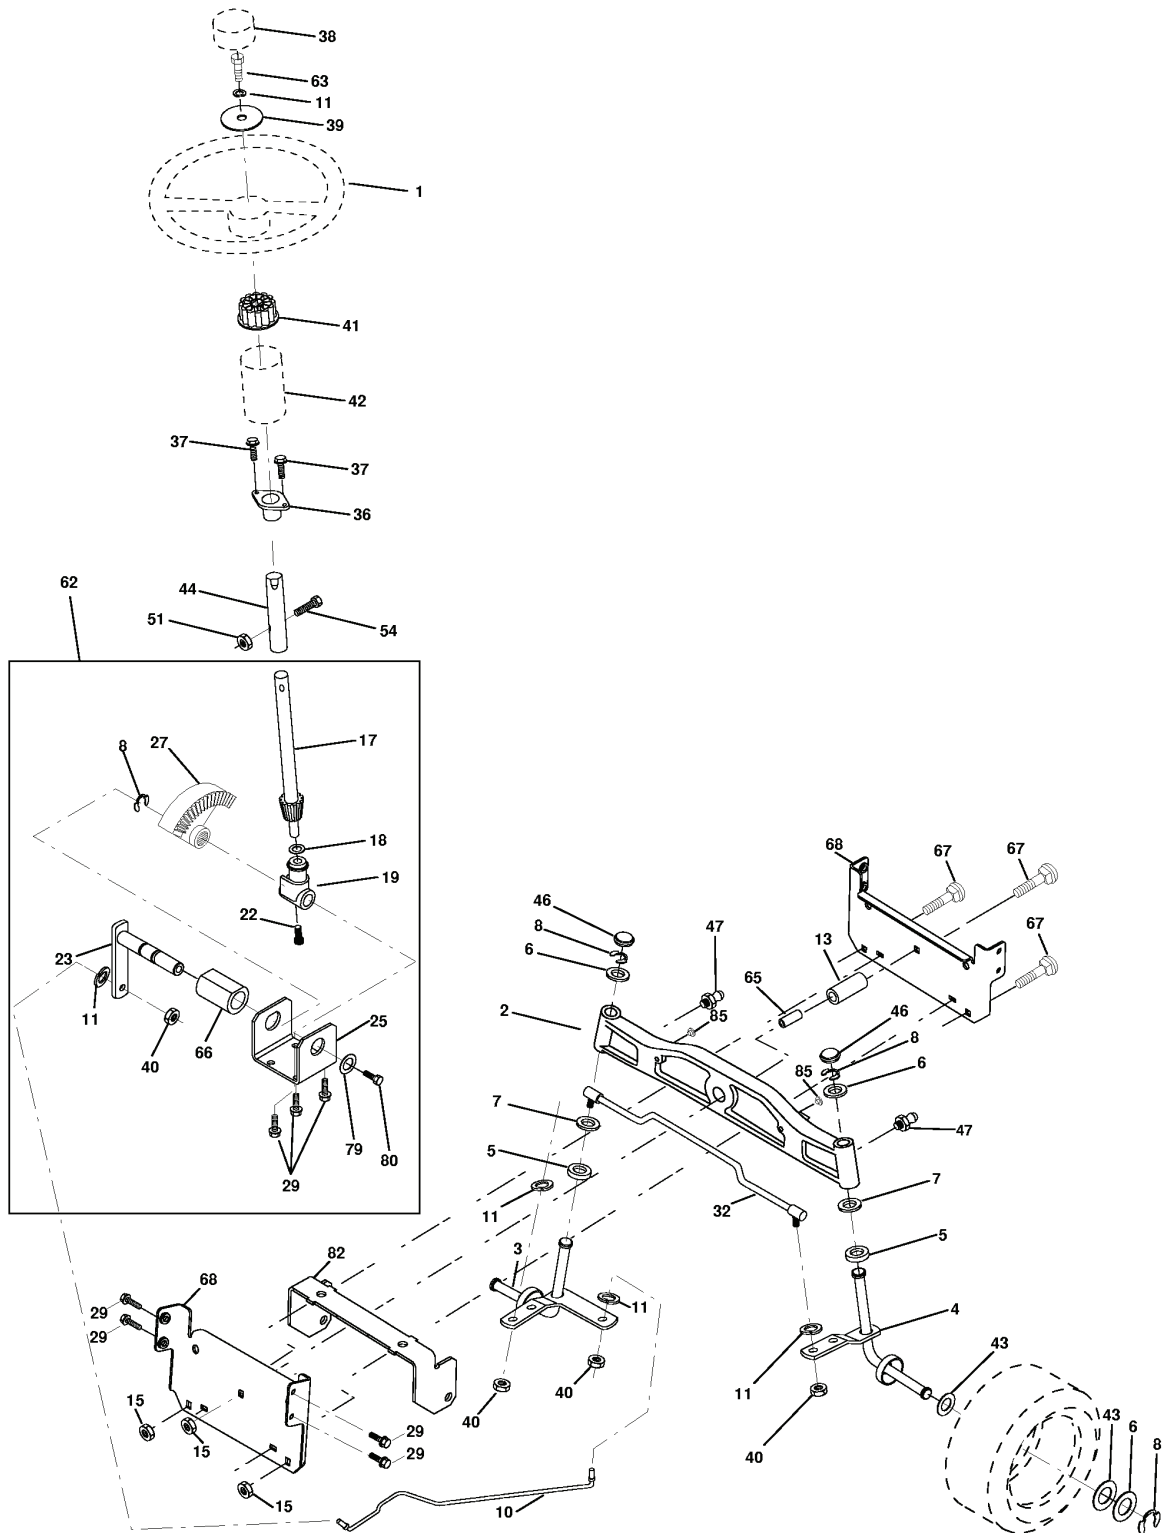

REPAIR PARTS

TRACTOR - - MODEL NO. CTH150 (954140101A), PRODUCT NO. 954 14 01-01
STEERING ASSEMBLY

REF.	PART NO.	DESCRIPTION	REMARK	QTY.	KIT
1	532166627	STEERING WHEEL		1	
2	532165854	SHAFT		1	
3	532169840	SPINDLE		1	
4	532169839	SPINDLE		1	
5	532124931	WASHER		1	
6	532171039	WASHER		1	
8	812000029	RETAINER RING		1	
10	532169832	ROD		1	
11	532171029	WASHER		1	
13	532136518	PIPE		1	
17	532156546	SHAFT		1	
18	532057079	WASHER		1	
19	532160395	SUPPORT		1	
23	532165851	LINK		1	
25	532154406	BRACKET		1	
27	532136874	ECCENTRIC DISC		1	
32	532170162	ROD		1	
36	532155099	BUSHING		1	
38	532166626	INSERT		1	
41	532159945	ADAPTER		1	
42	532169634	SLEEVE		1	
43	532171038	WASHER		1	
44	532171024	EXTENTION STEERING		1	
46	532121232	HUB CAP		1	
47	532124836	NIPPLE		1	
51	532171026	NUT		1	
54	532171025	BOLT		1	
62	532167902	GUIDE,CPL		1	
63	532171031	BOLT		1	
65	532160367	SPACER		1	
66	532154404	BUSHING		1	
68	532169827	SHAFT		1	
82	532169835	BRACKET		1