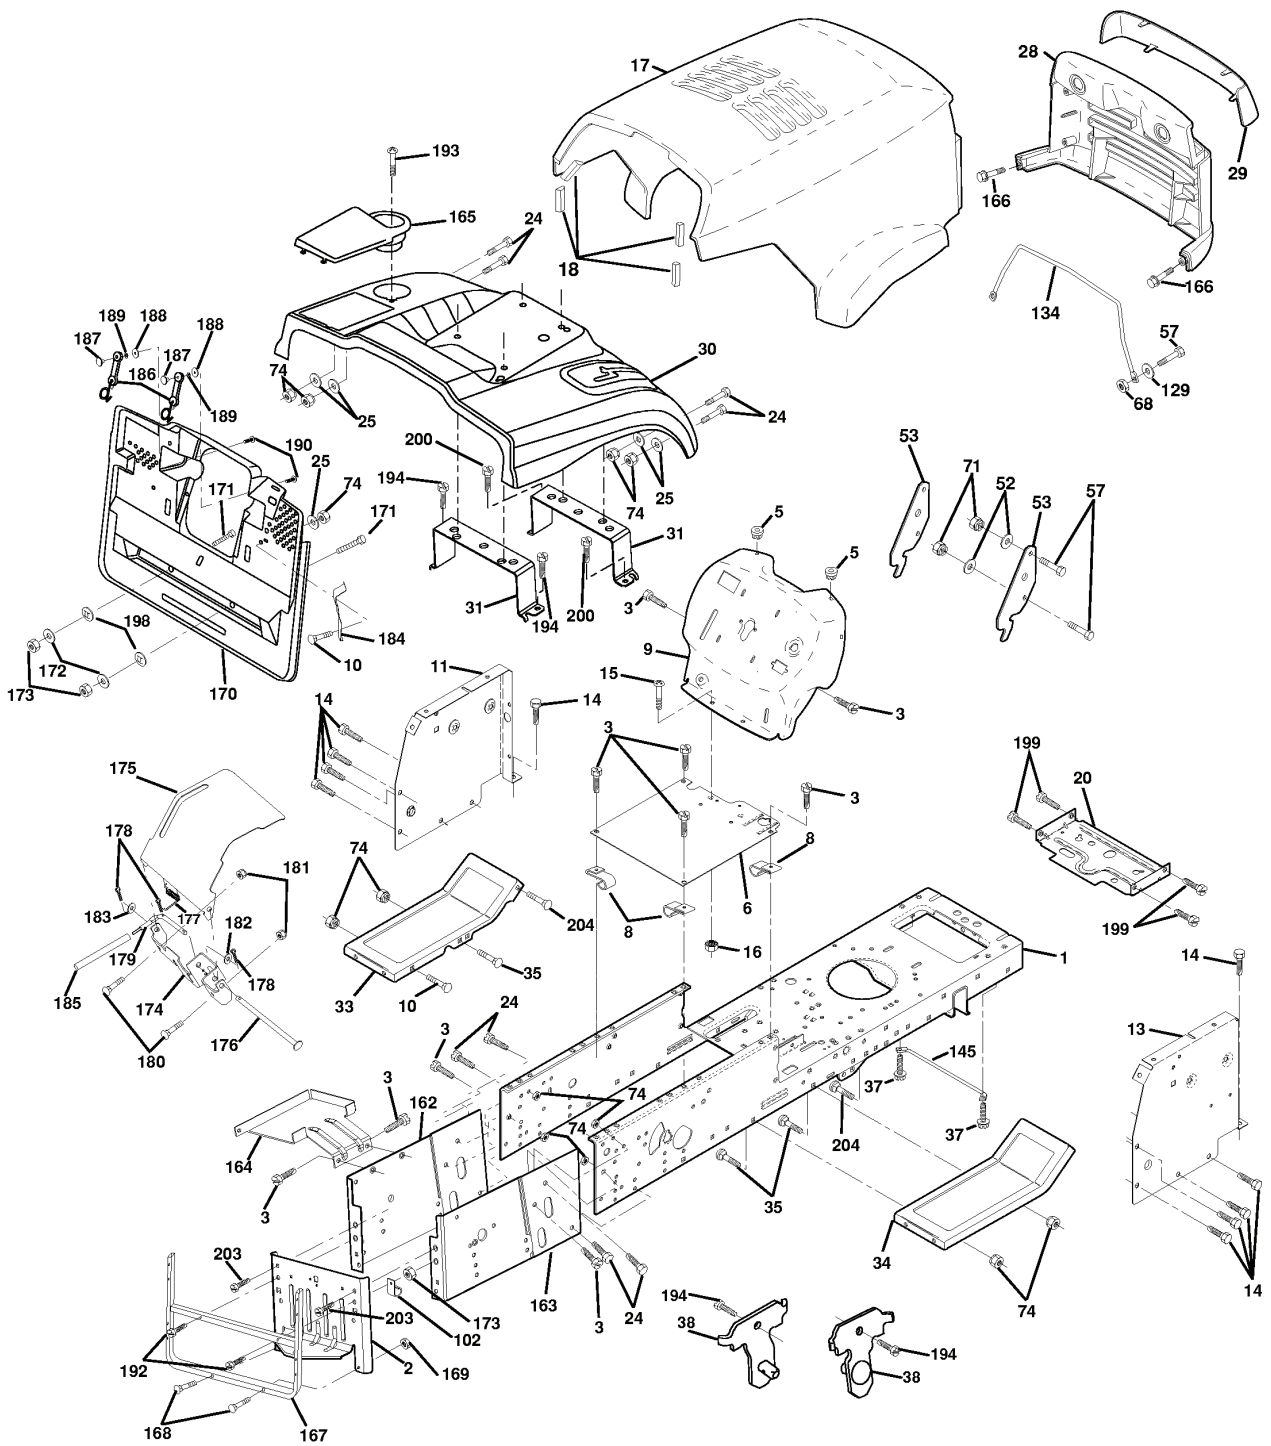

REPAIR PARTS

TRACTOR - - MODEL NO. CTH150 (954140101A), PRODUCT NO. 954 14 01-01

CHASSIS AND ENCLOSURES

REF.	PART NO.	DESCRIPTION	REMARK	QTY.	KIT
1	532169831	CHASSIS		1	
2	532165606	PLATE		1	
5	532155272	DAMPER		1	
6	532155923	PLATE		1	
8	532126471	CLIP		1	
11	532155927	PLATE		1	
13	532169118	PANEL		1	
17	532165378	HOOD		1	
18	532126938	DAMPER		1	
20	532156437	PLATE		1	
24	532171031	BOLT		1	
28	532165379	GRILL		1	
29	532165380	LENS		1	
30	532167978	GUARD		1	
31	532165156	BRACKET		1	
33	532147203	SUPPORT		1	
34	532147202	SUPPORT		1	
38	532169834	BRACKET		1	
52	532171224	OPERATORS MANUAL		1	
53	532150067	BRACKET		1	
68	532171018	NUT		1	
102	532124996	CLIP		1	
129	532171225	OPERATORS MANUAL		1	
134	532160219	ROD		1	
145	532156524	SHAFT		1	
162	532165672	BRACKET		1	
163	532165673	BRACKET		1	
164	532165605	SUPPORT		1	
165	532167979	COVER		1	
167	532165779	SUPPORT		1	
168	532171040	BOLT		1	
169	532171041	NUT LOCK		1	
170	532165607	COVER		1	
174	532165939	BRACKET		1	
175	532166212	PROTECTOR		1	
176	532128600	LOCKING PIN		1	
177	532132796	SPRING		1	
179	532165942	ROD		1	
184	532166139	BRACKET		1	
185	532165940	PIPE		1	
186	532160793	LATCH		1	
198	532168937	WASHER		1