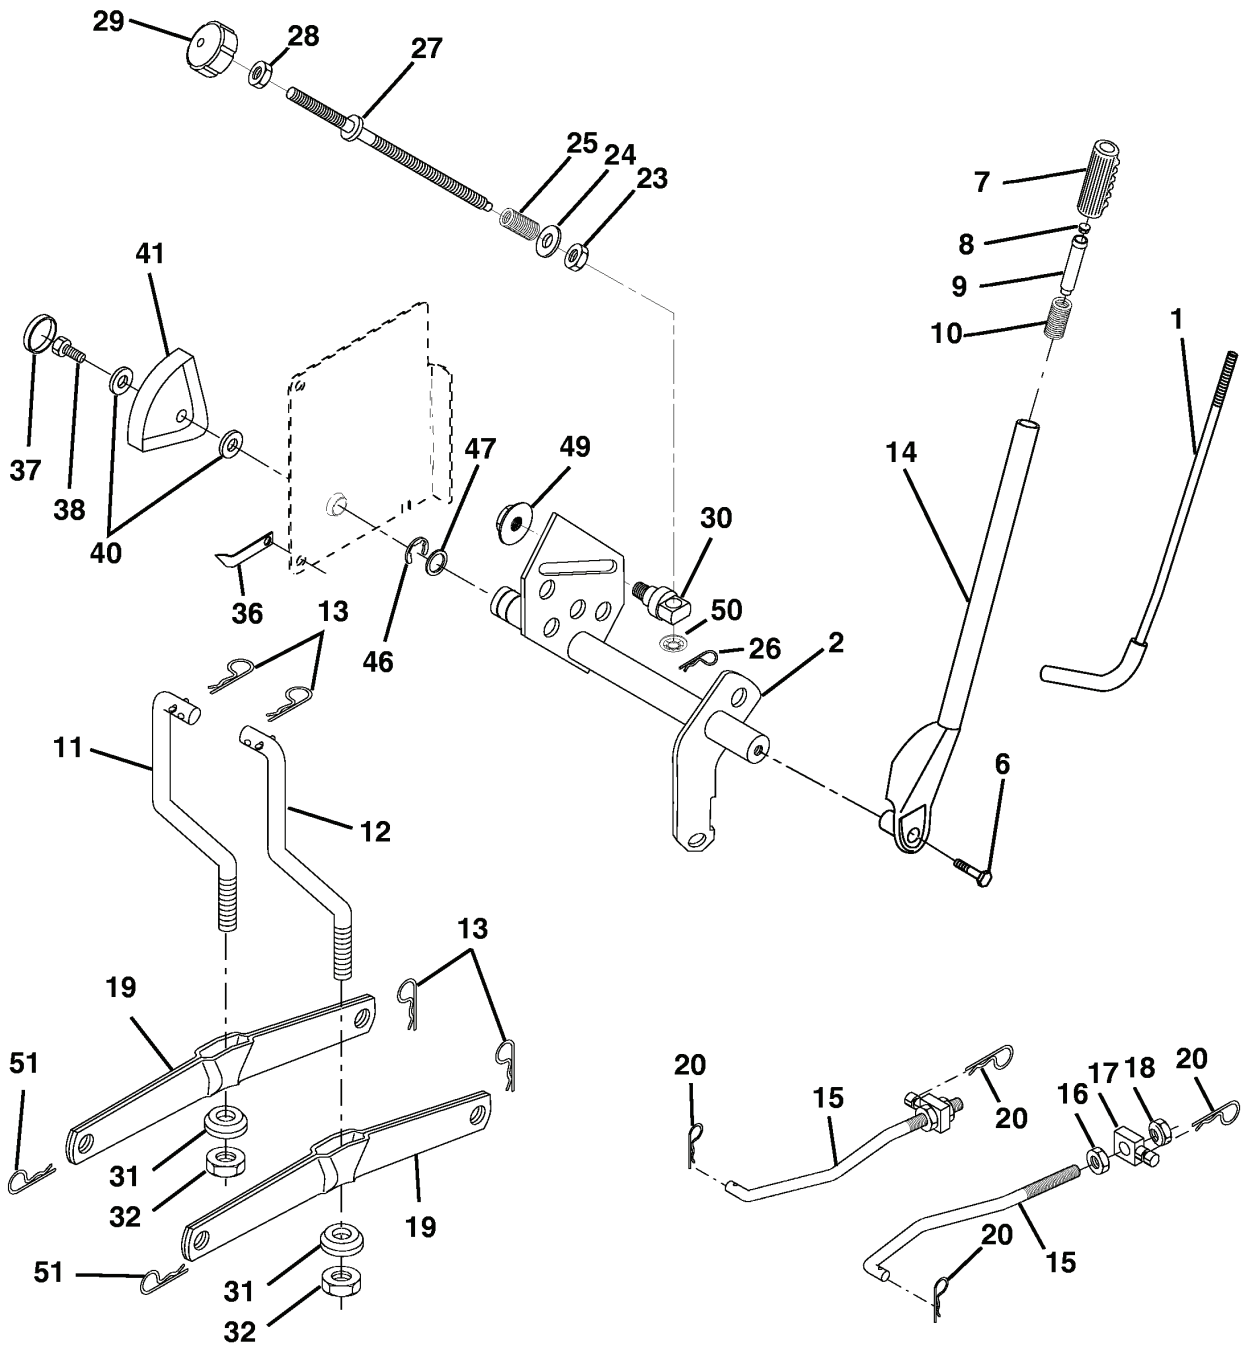

REPAIR PARTS

TRACTOR - - MODEL NO. CTH150 (954140101A), PRODUCT NO. 954 14 01-01
MOWER LIFT

REF.	PART NO.	DESCRIPTION	REMARK	QTY.	KIT
1	532159460	WIRE		1	
2	532159471	LEVER		1	
4	812000002	RETAINER RING		1	
6	532120183	BEARING		1	
7	532125631	HANDLE		1	
8	532124526	KNOB		1	
11	532165829	ROD		1	
12	532165831	ROD		1	
15	532167253	LINK		1	
17	532130171	BRACKET		1	
19	532139868	LEVER		1	
23	532110807	NUT		1	
25	532124874	SPRING		1	
29	532138057	KNOB		1	
31	532140302	BEARING		1	
36	532155097	INDICATOR		1	
37	532123935	PLUG		1	
41	532123934	INDICATOR		1	
50	532110452	NUT		1