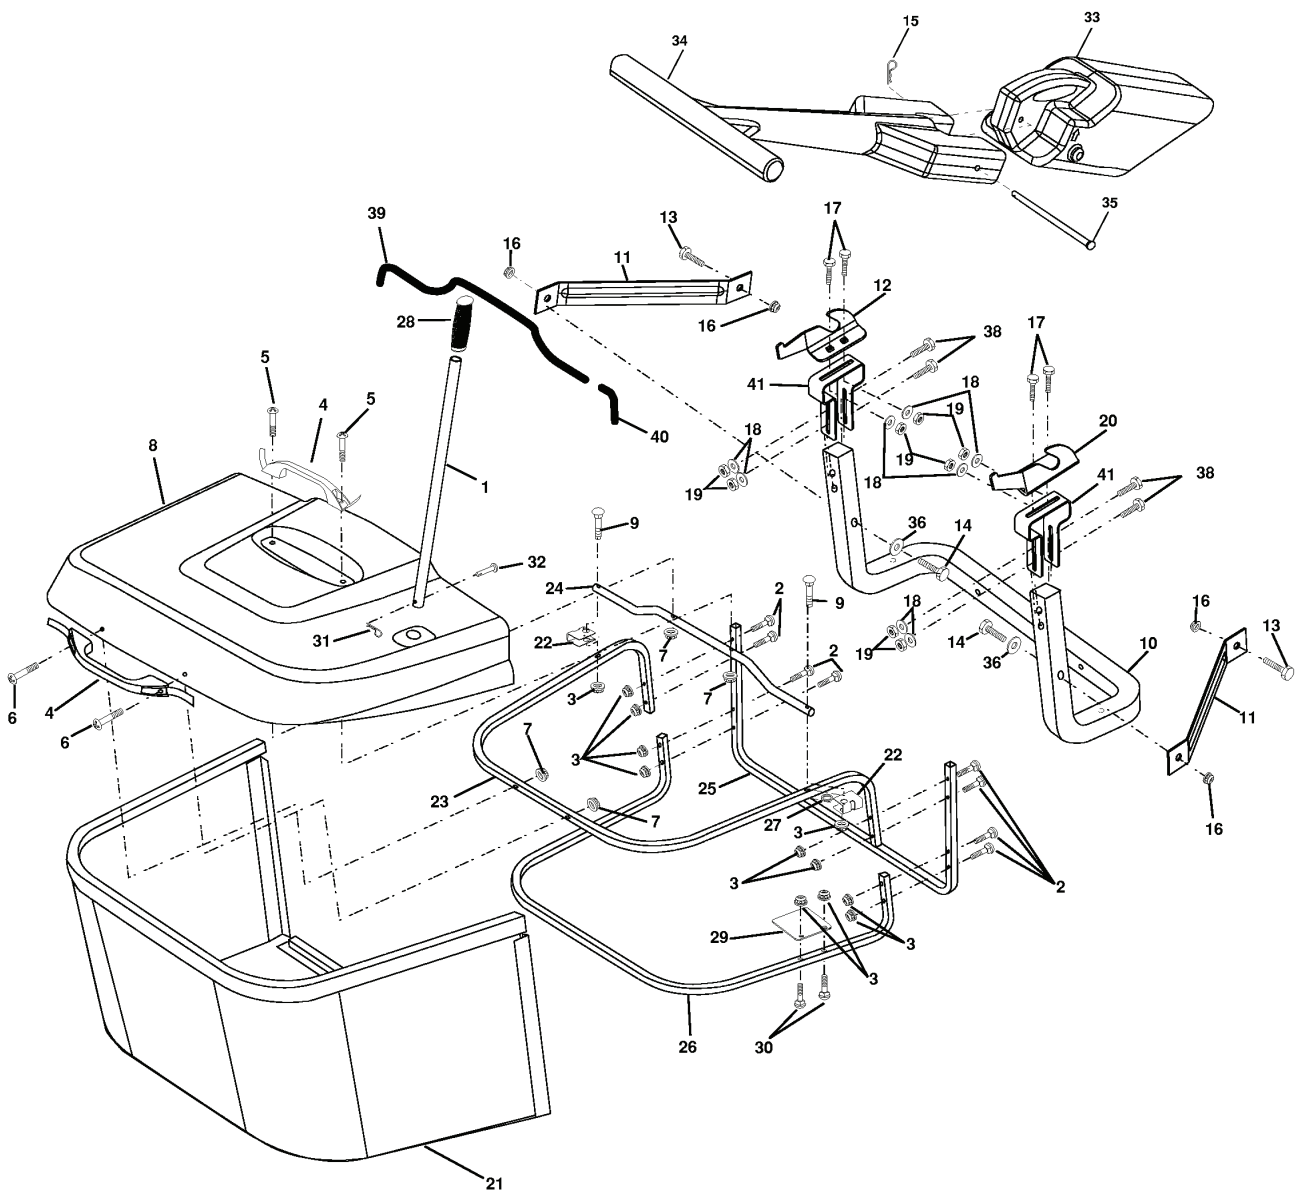

REPAIR PARTS

TRACTOR - - MODEL NO. CTH150 (954140101A), PRODUCT NO. 954 14 01-01
BAGGER

REF.	PART NO.	DESCRIPTION	REMARK	QTY.	KIT
1	532165249	ROD		1	
3	532171041	NUT LOCK		1	
4	532169916	HANDLE		1	
8	532167980	COVER		1	
10	532169688	FRAME		1	
11	532165719	ROD		1	
19	532171026	NUT		1	
21	532165780	BAG		1	
22	532165781	CLAMP		1	
23	532165782	FRAME		1	
24	532165783	FRAME		1	
25	532165784	FRAME		1	
26	532165785	FRAME		1	
27	532169692	BUSHING		1	
28	532165787	HANDLE		1	
29	532165839	STOP		1	
33	532169380	PLUG		1	
34	532165570	HANDLE		1	
39	532169999	SEALING		1	
40	532170000	SEALING		1