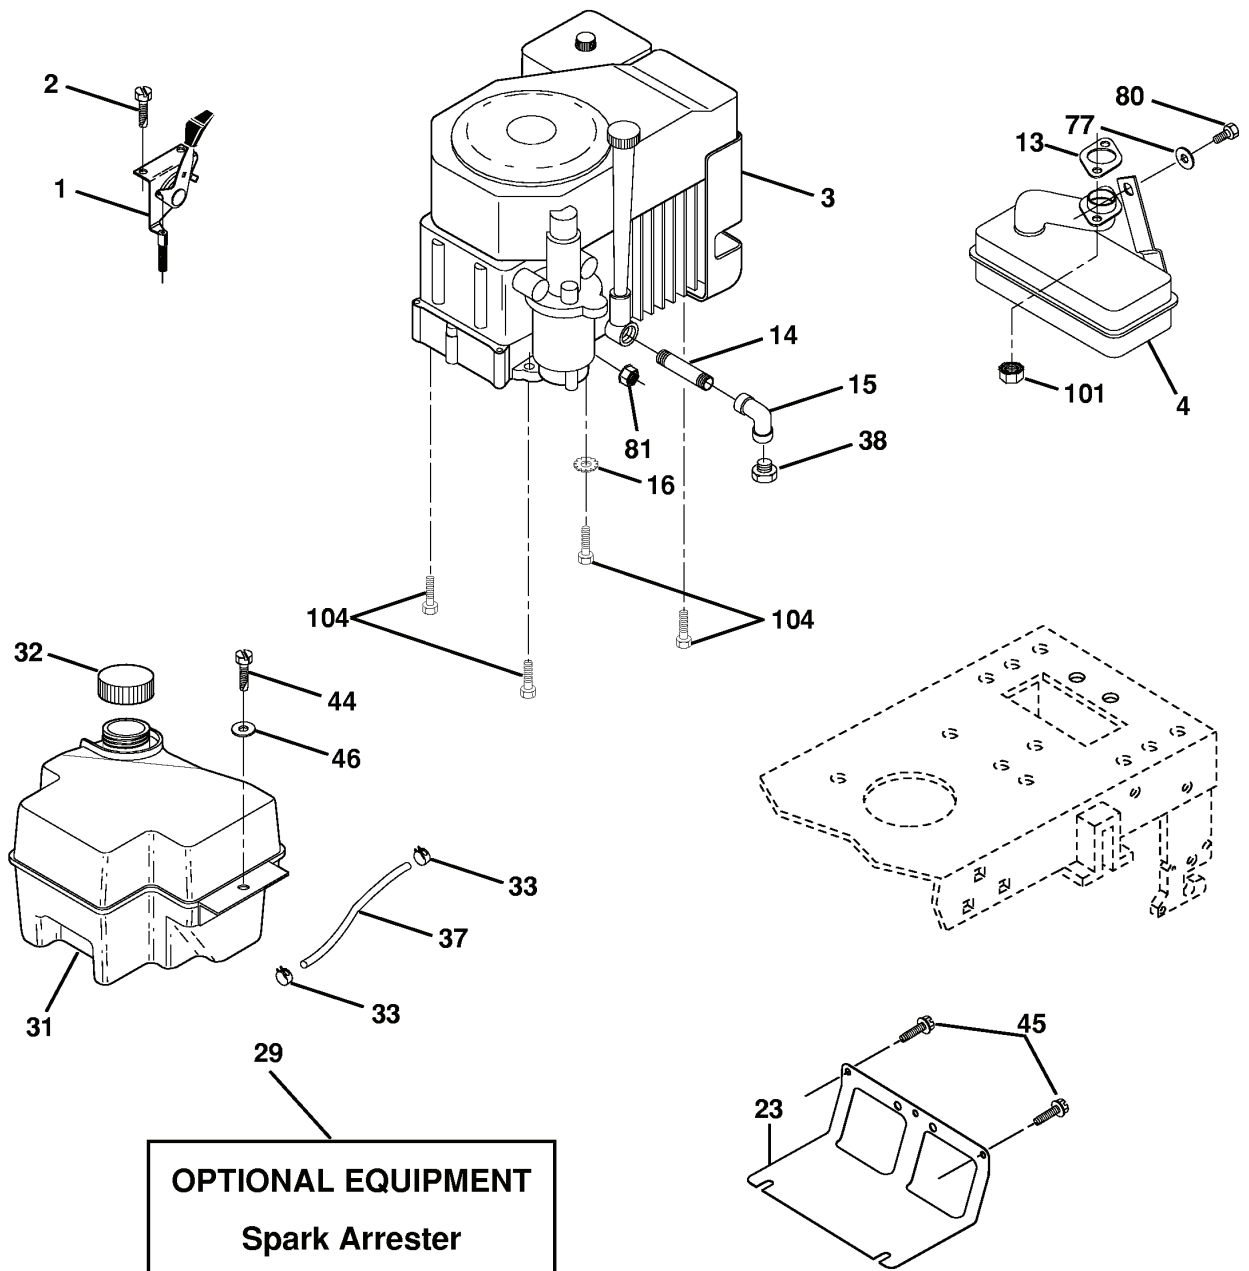

REPAIR PARTS

TRACTOR - - MODEL NO. CTH150 (954140101A), PRODUCT NO. 954 14 01-01
ENGINE

REF.	PART NO.	DESCRIPTION	REMARK	QTY.	KIT
4	532159420	MUFFLER		1	
23	532169837	HEAT SHIELD		1	
29	532137180	SPARK ARRESTER KIT		1	
31	532161911	TANK		1	
32	532140527	FUEL CAP		1	
33	532123487	HOSE CLAMP		1	
37	532137040	HOSE		1	
46	532171224	OPERATORS MANUAL		1	
81	532128861	NUT		1	
101	532163305	NUT FLANGE M8-1.25 NON-		1