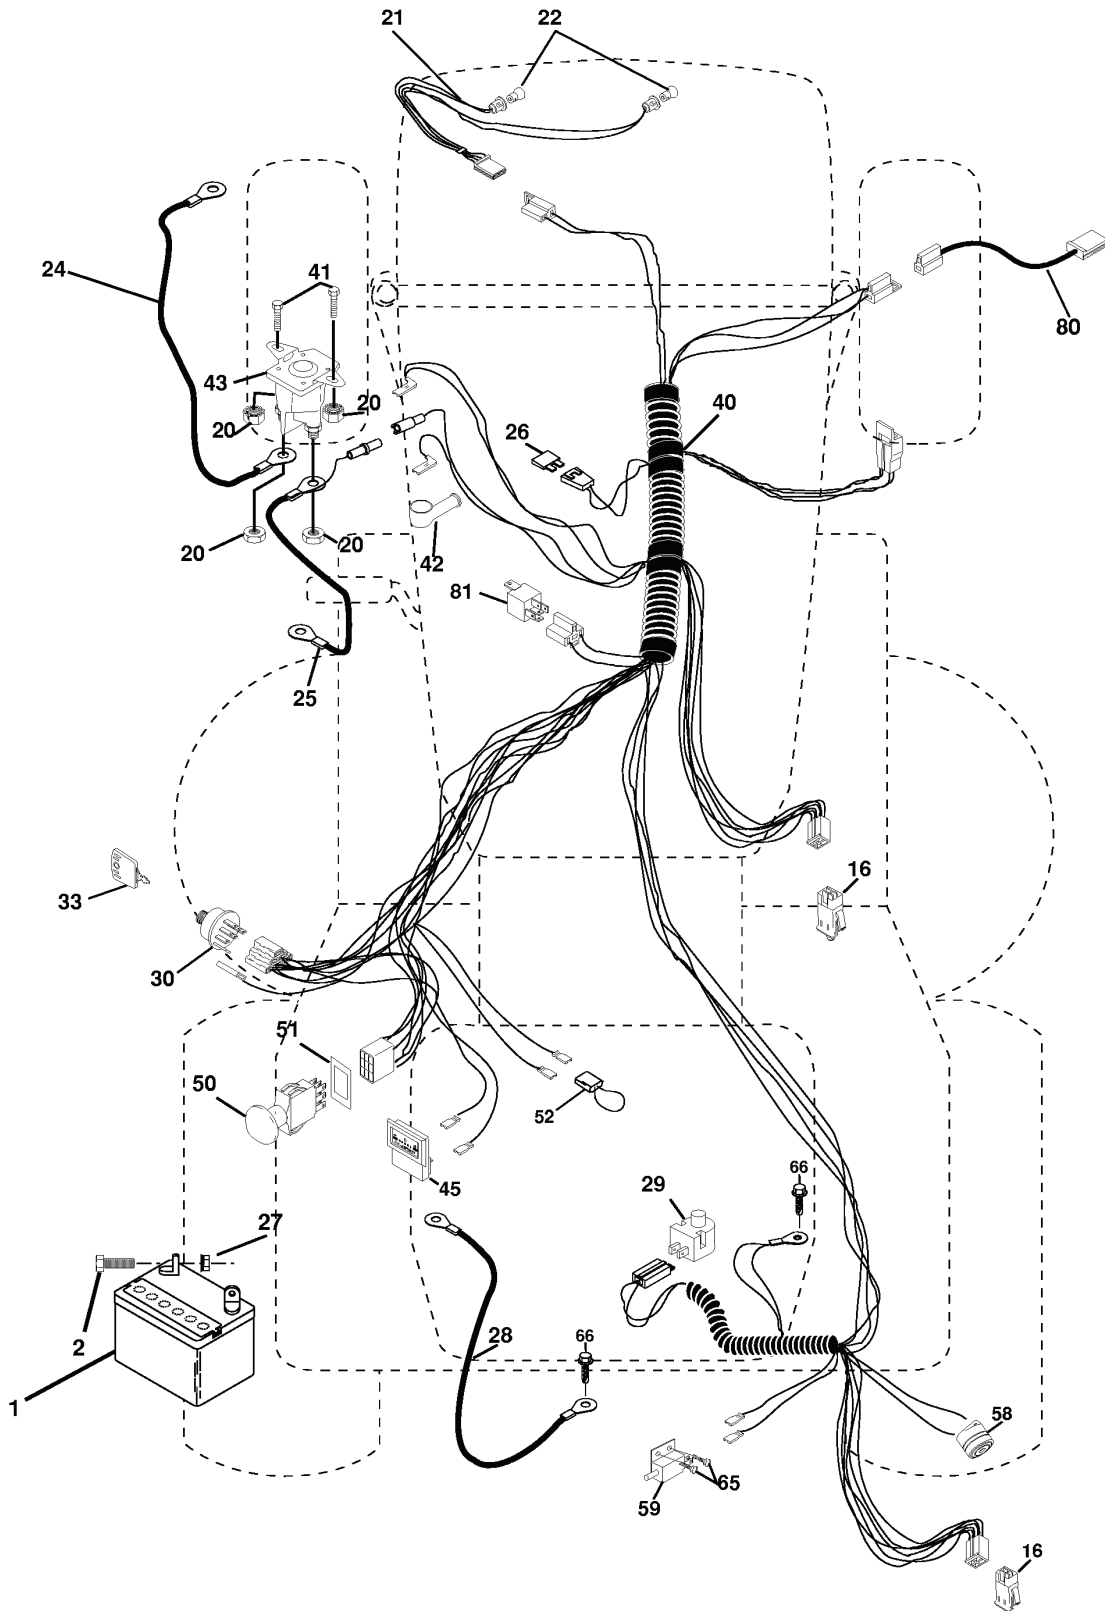

### WHEELS & TIRES

---

REF.	PART NO.	DESCRIPTION	REMARK	QTY.	KIT
1	532059192	CAP VALVE		1	
2	532065139	NIPPLE		1	
3	532106222	TIRE		1	
4	532059904	HOSE		1	
5	532138336	RIM		1	
6	532124957	FITTING		1	
7	532124959	BEARING		1	
8	532138337	RIM SPROCKET		1	
9	532138468	TIRE		1	
10	532124926	HOSE		1	
11	532104757	HUB CAP		1	
--	532144334	SEALING FOAM		1	

# REPAIR PARTS

TRACTOR - - MODEL NO. CTH150 (954140101A), PRODUCT NO. 954 14 01-01  
ELECTRICAL

---

REF.	PART NO.	DESCRIPTION	REMARK	QTY.	KIT
1	532144925	BATTERY		1	
2	532171017	BOLT		1	
16	532153664	SWITCH		1	
21	532166181	CABLE ASSY		1	
22	532004152	BULB		1	
24	532124780	CABLE		1	
25	532165987	CABLE		1	
26	532166180	FUSE		1	
27	532171018	NUT		1	
28	532127725	CABLE		1	
29	532160784	SWITCH		1	
30	532163968	IGNITION SWITCH		1	
33	532140401	KEY		1	
40	532170214	CABLE ASSY		1	
42	532131563	COVER		1	
43	532145673	SOLENOID		1	
45	532122822	METER		1	
50	532169417	BRAKER		1	
51	532140405	FRAME		1	
52	532141940	WIRE		1	
58	532169419	BUZZER		1	
59	532166299	SWITCH		1	
80	532146685	CABLE ASSY		1	
81	532109748	RELAY		1	