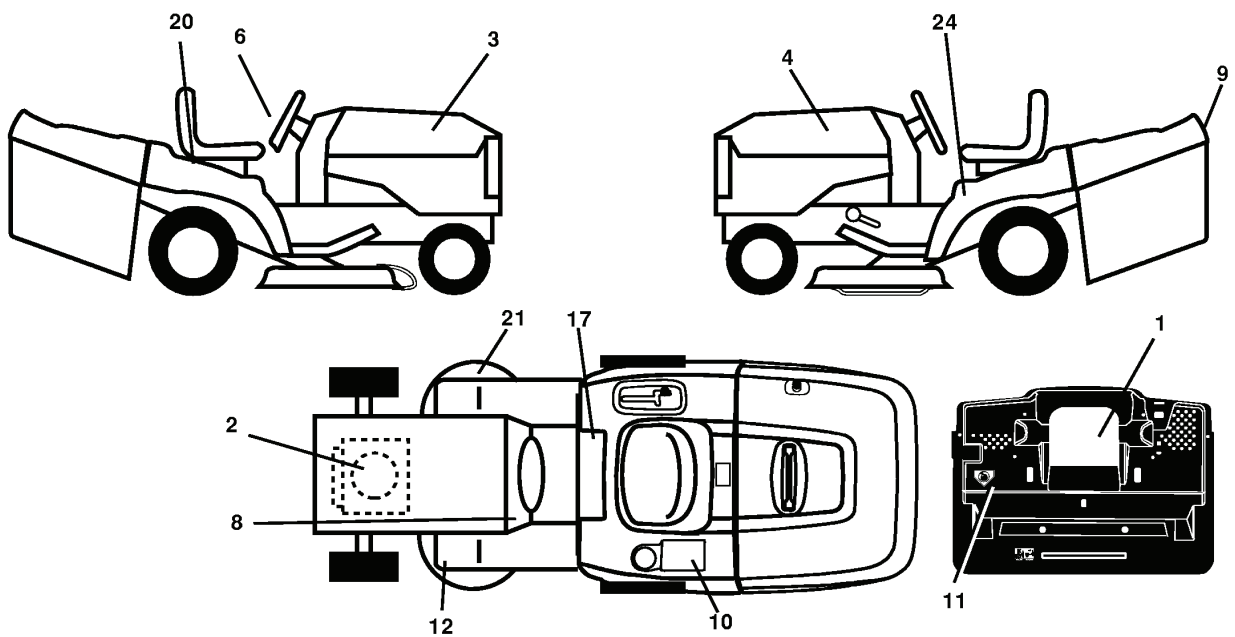

REPAIR PARTS

TRACTOR - - MODEL NO. CTH150 (954140101A), PRODUCT NO. 954 14 01-01
DECALS

REF.	PART NO.	DESCRIPTION	REMARK	QTY.	KIT
1	532170563	DECALC."DANGER"		1	
3	532170596	DECALC.CAPOT MOT.C.DROIT		1	
4	532170597	DECALC.CAPOT MOT.C.GA. 170597		1	
6	532170564	DECAL		1	
9	532150617	DECAL		1	
10	532145005	DECAL		1	
11	532107339	DECAL		1	
12	532101892	DECAL		1	
20	532166960	DECAL		1	
21	532166286	DECAL		1	
24	532157140	DECAL		1	
--	532138311	DECAL		1	
--	532171237	PLATE		1