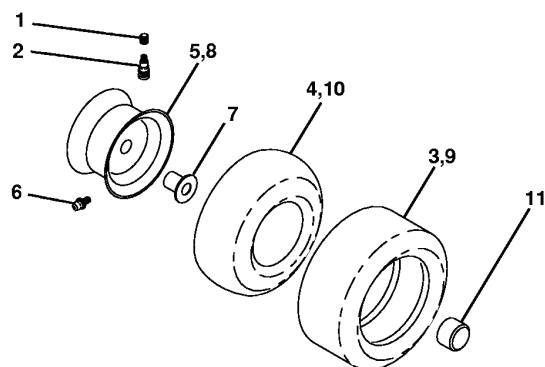

# REPAIR PARTS

TRACTOR - - MODEL NO. CTH150 (954140101A), PRODUCT NO. 954 14 01-01  
STEERING ASSEMBLY

REF.	PART NO.	DESCRIPTION	REMARK	QTY.	KIT
1	532166627	STEERING WHEEL		1	
2	532165854	SHAFT		1	
3	532169840	SPINDLE		1	
4	532169839	SPINDLE		1	
5	532124931	WASHER		1	
6	532171039	WASHER		1	
8	812000029	RETAINER RING		1	
10	532169832	ROD		1	
11	532171029	WASHER		1	
13	532136518	PIPE		1	
17	532156546	SHAFT		1	
18	532057079	WASHER		1	
19	532160395	SUPPORT		1	
23	532165851	LINK		1	
25	532154406	BRACKET		1	
27	532136874	ECCENTRIC DISC		1	
32	532170162	ROD		1	
36	532155099	BUSHING		1	
38	532166626	INSERT		1	
41	532159945	ADAPTER		1	
42	532169634	SLEEVE		1	
43	532171038	WASHER		1	
44	532171024	EXTENTION STEERING		1	
46	532121232	HUB CAP		1	
47	532124836	NIPPLE		1	
51	532171026	NUT		1	
54	532171025	BOLT		1	
62	532167902	GUIDE,CPL		1	
63	532171031	BOLT		1	
65	532160367	SPACER		1	
66	532154404	BUSHING		1	
68	532169827	SHAFT		1	
82	532169835	BRACKET		1	

### WHEELS & TIRES

---

REF.	PART NO.	DESCRIPTION	REMARK	QTY.	KIT
1	532059192	CAP VALVE		1	
2	532065139	NIPPLE		1	
3	532106222	TIRE		1	
4	532059904	HOSE		1	
5	532138336	RIM		1	
6	532124957	FITTING		1	
7	532124959	BEARING		1	
8	532138337	RIM SPROCKET		1	
9	532138468	TIRE		1	
10	532124926	HOSE		1	
11	532104757	HUB CAP		1	
--	532144334	SEALING FOAM		1	