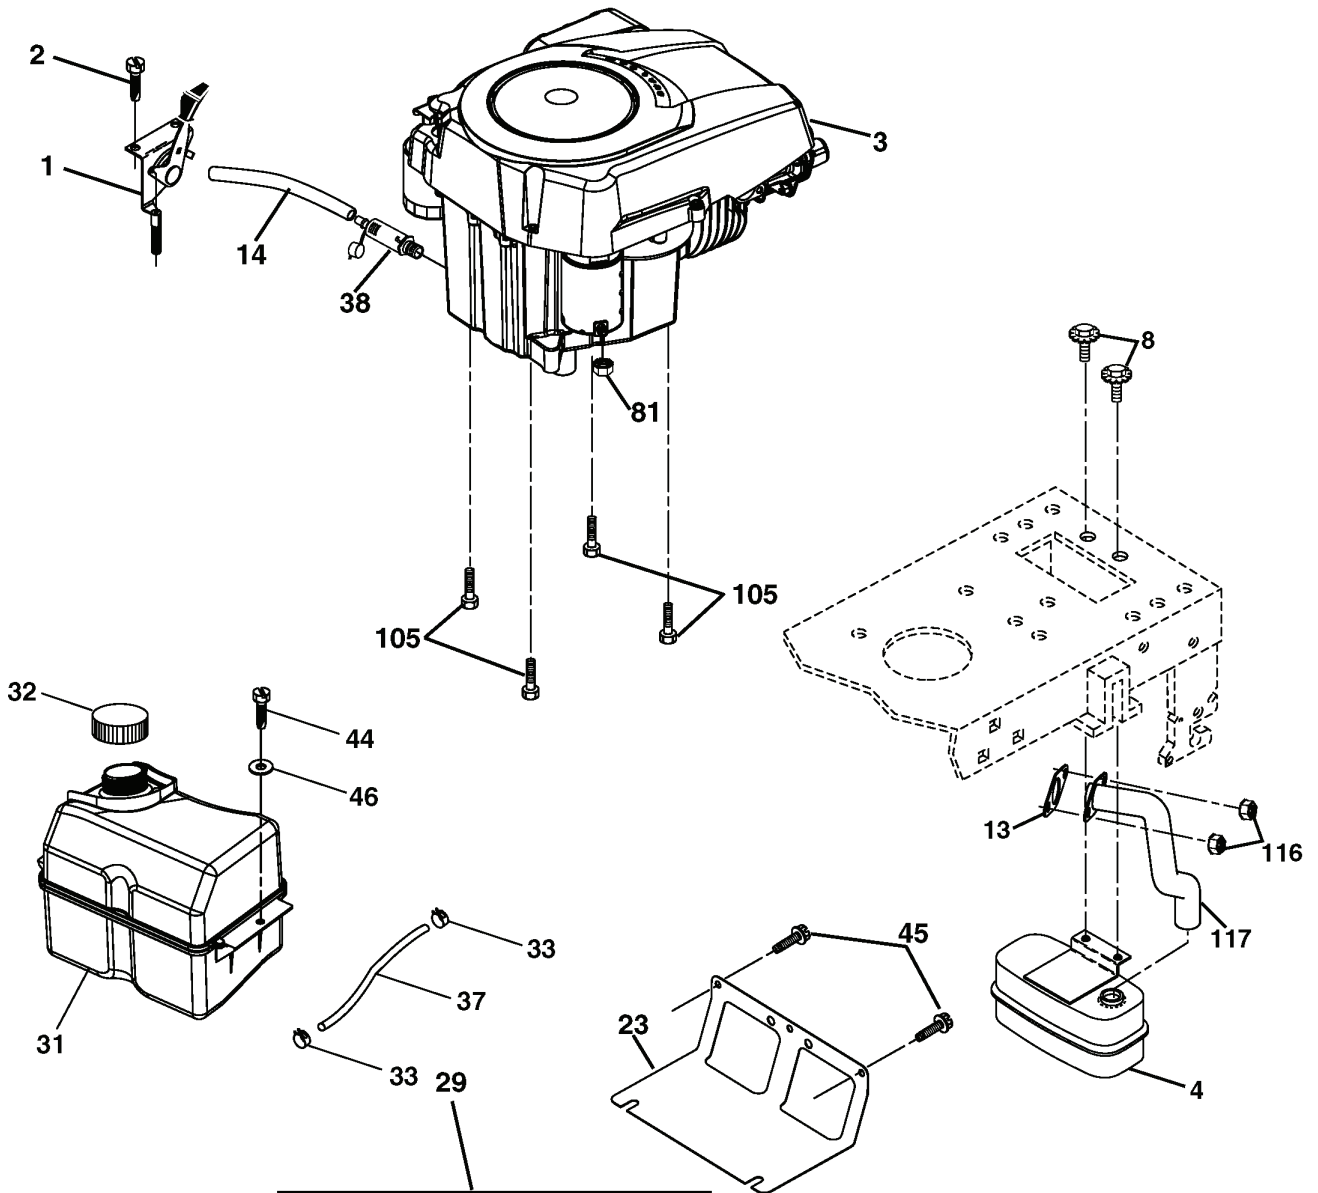

REPAIR PARTS

TRACTOR- -MODEL NO. CTH151 (96061000301) PRODUCT NO. 954 17 02-08
ENGINE

OPTIONAL EQUIPMENT
Spark Arrester

REF.	PART NO.	DESCRIPTION	REMARK	QTY.	KIT
1	532170805	CONTROL THROT /CH FLAG		1	
2	817720408	SCREW		1	
4	532188655	MUFFLER		1	
8	532171877	BOLT		1	
13	532185909	GASKET		1	
14	532148456	TUBE		1	
23	532169837	HEAT SHIELD		1	
29	532137180	SPARK ARRESTER KIT		1	
31	532185534	TANK UNIT		1	
32	532140527	FUEL CAP		1	
33	532123487	HOSE CLAMP		1	
37	532137040	HOSE		1	
38	532181654	PLUG		1	
44	817670412	SCREW		1	
45	817000612	SCREW		1	
46	819091416	WASHER		1	
81	873510400	NUT		1	
105	817120616	SCREW		1	
116	532184362	NUT		1	
117	532188654	TUBE EXHAUST		1