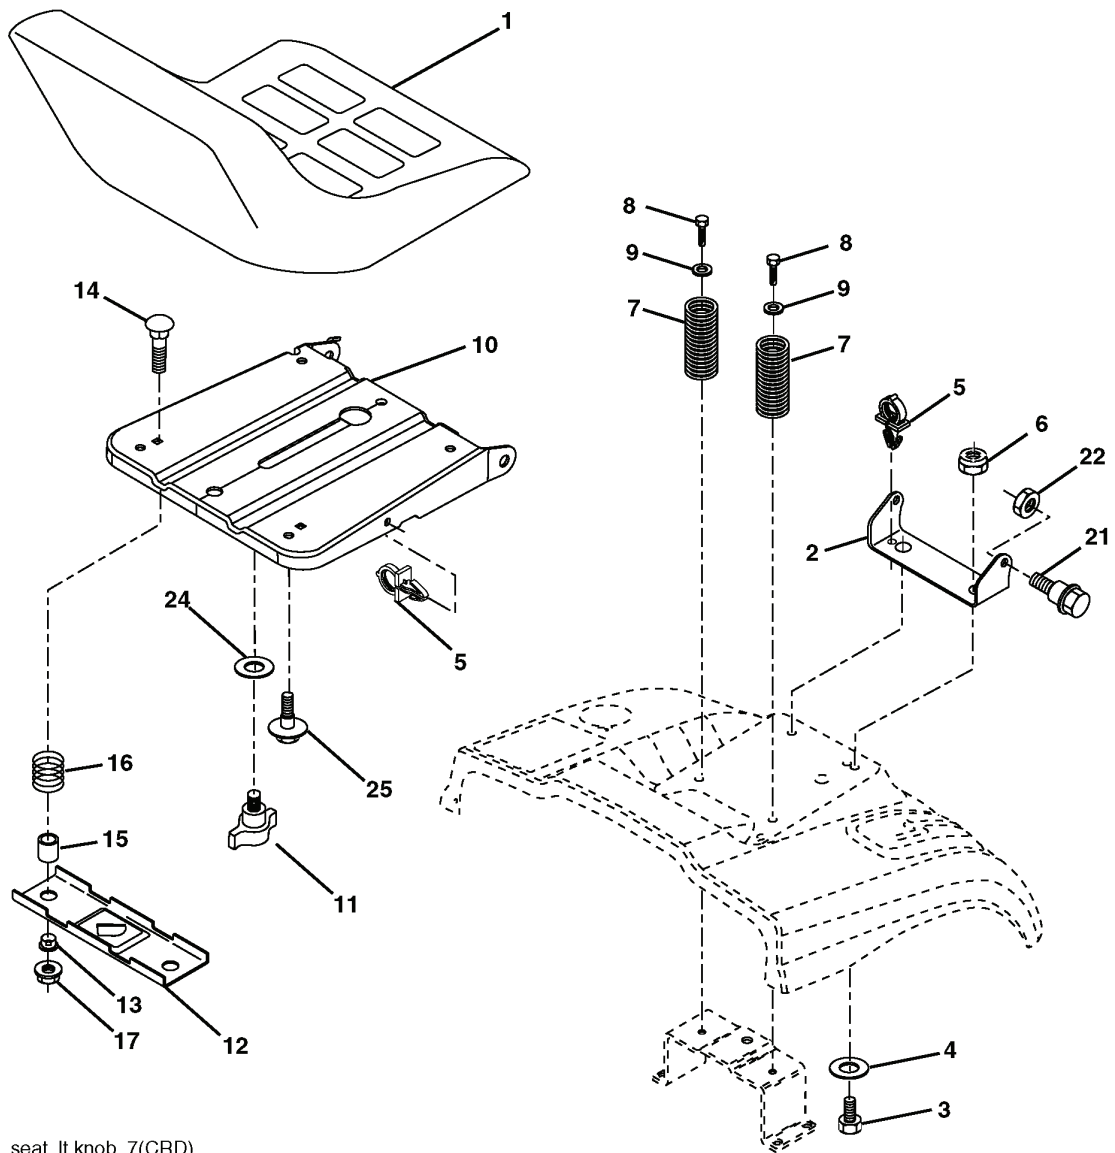

REPAIR PARTS

TRACTOR- -MODEL NO. CTH151 (96061000301) PRODUCT NO. 954 17 02-08
ELECTRICAL

REPAIR PARTS

TRACTOR- -MODEL NO. CTH151 (96061000301) PRODUCT NO. 954 17 02-08
STEERING ASSEMBLY

REF.	PART NO.	DESCRIPTION	REMARK	QTY.	KIT
1	532193651	STEERING WHEEL		1	
2	532184706	SHAFT		1	
3	532169840	SPINDLE		1	
4	532169839	SPINDLE		1	
5	532124931	WASHER		1	
6	532121748	WASHER		1	
8	812000029	RETAINER RING		1	
10	532175121	ROD		1	
11	810040600	WASHER		1	
12	873940800	NUT		1	
13	532136518	PIPE		1	
15	532145212	NUT		1	
17	532190753	ROD		1	
29	817000612	SCREW		1	
32	532170162	ROD		1	
33	819111216	WASHER		1	
34	810040500	WASHER		1	
35	873540500	NUT		1	
36	532155099	BUSHING		1	
37	532152927	SCREW		1	
38	532193652	HUB		1	
39	819113812	WASHER		1	
40	873540600	NUT		1	
41	532186737	ADAPTER		1	
42	532169634	SLEEVE		1	
43	532121749	WASHER		1	
44	532190752	SHAFT		1	
46	532121232	HUB CAP		1	
65	532160367	SPACER		1	
67	872110618	BOLT		1	
68	532169827	SHAFT		1	
71	532175146	STEERING GEAR		1	
82	532169835	BRACKET		1	
87	532173966	WASHER		1	
88	532175118	BOLT		1	
91	532175553	SPRING		1	
95	532188967	WASHER		1	
97	874780564	BOLT		1	

REPAIR PARTS

TRACTOR- -MODEL NO. CTH151 (96061000301) PRODUCT NO. 954 17 02-08
SEAT ASSEMBLY

seat_lt.knob_7(CRD)

REF.	PART NO.	DESCRIPTION	REMARK	QTY.	KIT
1	532190120	SIEGE CONDUCTEUR		1	
2	532140551	BRACKET		1	
3	871110616	SCREW		1	
4	819131610	WASHER		1	
5	532145006	CLIP		1	
6	873800600	NUT		1	
7	532124181	SPRING		1	
8	817000616	SCREW		1	
9	819131614	WASHER		1	
10	532182493	BRACKET		1	
11	532166369	WING NUT		1	
12	532121246	BRACKET		1	
13	532121248	BUSHING		1	
14	872050412	BOLT		1	
15	532134300	SPACER		1	
16	532121250	SPRING		1	
17	532123976	LOCKNUT		1	
21	532171852	BOLT		1	
22	873800500	LOCK NUT		1	
24	819171912	WASHER		1	
25	532127018	BOLT		1	