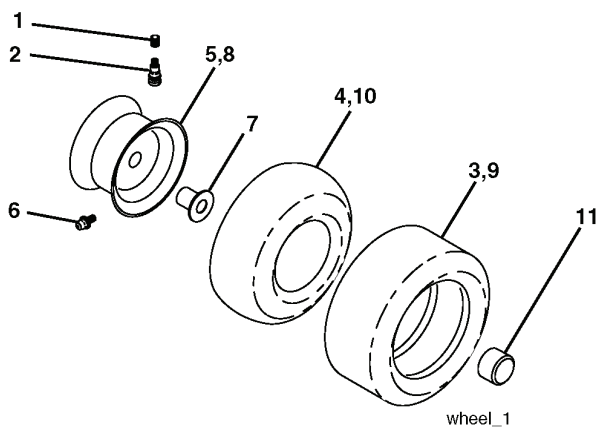

REPAIR PARTS

TRACTOR- -MODEL NO. CTH151 (96061000301) PRODUCT NO. 954 17 02-08
MOWER

REF.	PART NO.	DESCRIPTION	REMARK	QTY.	KIT
1	532165552	HOUSING		1	
2	872140506	BOLT		1	
3	532165569	BRACKET		1	
4	532165558	BRACKET		1	
5	532124670	RETAINER RING		1	
6	532165557	ROD		1	
8	532181712	BOLT		1	
9	810030600	WASHER		1	
11	532186385	BLADE		1	
13	532137645	SHAFT		1	
14	532128774	BEARING HOUSING		1	
15	532110485	BEARING		1	
16	532186386	BLADE		1	
17	872140610	BOLT		1	
18	872110606	BOLT		1	
19	532132827	SPEC. BOLT		1	
20	532181713	BOLT		1	
21	873680500	NUT		1	
22	532165243	BRACKET		1	
23	532165446	PLATE		1	
24	532165242	BRACKET		1	
25	532165244	BRACKET		1	
26	532165237	ROD		1	
27	532165568	BRACKET		1	
28	532165567	BRACKET		1	
30	532173984	SCREW		1	
31	532187690	WASHER		1	
32	532153531	PULLEY		1	
33	532178342	NUT		1	
34	532165239	BRACKET		1	
35	532165238	BRACKET		1	
36	532146763	PULLEY		1	
40	873680600	NUT		1	
41	873900600	NUT		1	
44	532175538	COVER		1	
45	532175539	COVER		1	
46	532137729	SCREW		1	
55	532165445	LEVER		1	
56	532165723	SPACER		1	
61	532165945	SPRING		1	
67	532106932	KNOB		1	
68	532180217	BELT		1	
69	532165482	SHAFT		1	
84	532156085	BELT GUIDE		1	
116	532184219	BOLT		1	
117	532174873	WHEEL		1	
118	873930600	NUT		1	
119	819121414	WASHER		1	
124	872110612	BOLT		1	
130	872110506	BOLT		1	
131	532165661	PIPE		1	
152	532176074	WIRE		1	
158	817720408	SCREW		1	
161	532186387	BLADE		1	
162	532180878	ADAPTER		1	
163	532186388	BLADE		1	
185	532188234	CABLE		1	
--	532181857	BEARING HOUSING		1	
--	532181858	BEARING HOUSING		1	
--	532188523	HOUSING		1	

REPAIR PARTS

TRACTOR- -MODEL NO. CTH151 (96061000301) PRODUCT NO. 954 17 02-08

WHEELS & TIRES

REF.	PART NO.	DESCRIPTION	REMARK	QTY.	KIT
1	532059192	CAP VALVE		1	
2	532065139	NIPPLE		1	
3	532106222	TIRE		1	
4	532059904	HOSE		1	
5	532138336	RIM		1	
6	532124957	FITTING		1	
7	532124959	BEARING		1	
8	532138337	RIM.SPROCKET		1	
9	532122082	TIRE		1	
10	532124926	HOSE		1	
11	532175039	HUB CAP		1	
--	532144334	SEALING FOAM		1	