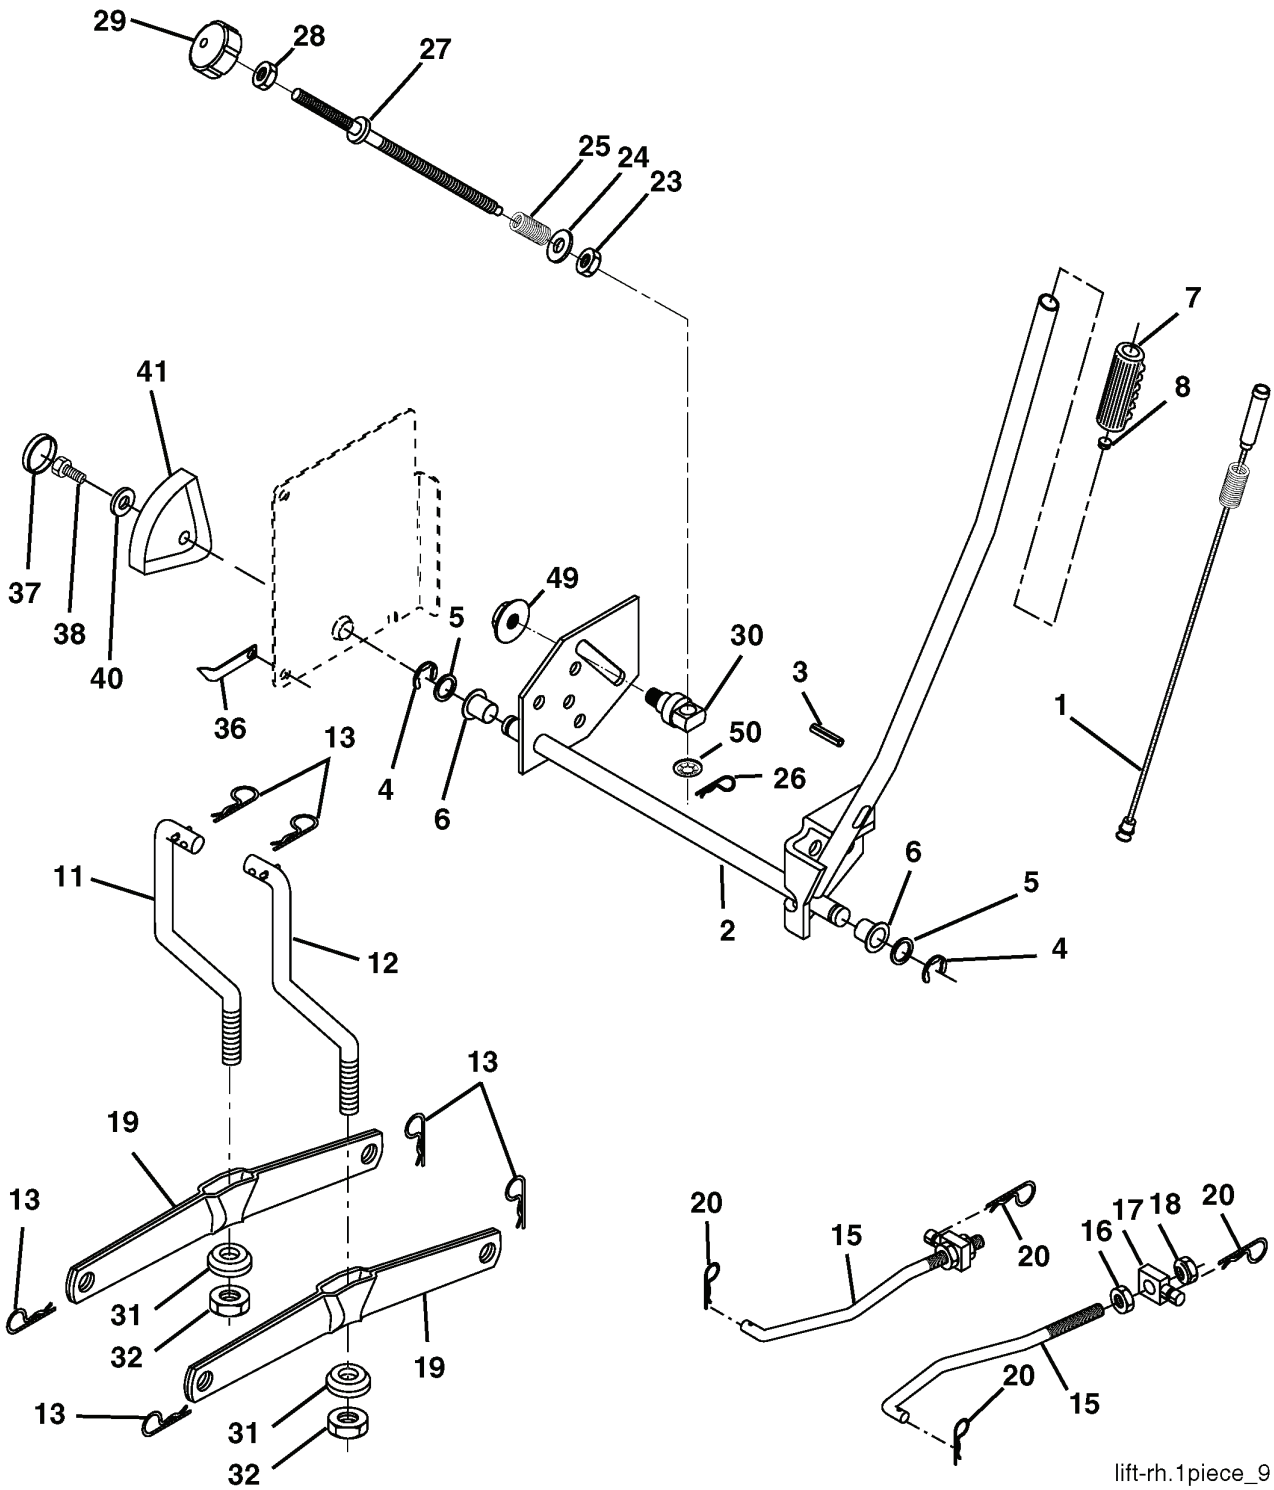

REPAIR PARTS

TRACTOR- -MODEL NO. CTH151 (96061000301) PRODUCT NO. 954 17 02-08

WHEELS & TIRES

REF.	PART NO.	DESCRIPTION	REMARK	QTY.	KIT
1	532059192	CAP VALVE		1	
2	532065139	NIPPLE		1	
3	532106222	TIRE		1	
4	532059904	HOSE		1	
5	532138336	RIM		1	
6	532124957	FITTING		1	
7	532124959	BEARING		1	
8	532138337	RIM.SPROCKET		1	
9	532122082	TIRE		1	
10	532124926	HOSE		1	
11	532175039	HUB CAP		1	
--	532144334	SEALING FOAM		1	

REPAIR PARTS

TRACTOR- -MODEL NO. CTH151 (96061000301) PRODUCT NO. 954 17 02-08
MOWER LIFT

REF.	PART NO.	DESCRIPTION	REMARK	QTY.	KIT
1	532159460	WIRE		1	
2	532159471	LEVER		1	
3	532105767	PIN RETAINING SCREW		1	
4	812000002	RETAINER RING		1	
5	819211621	WASHER		1	
6	532120183	BEARING		1	
7	532125631	HANDLE		1	
8	532124526	KNOB		1	
11	532165829	ROD		1	
12	532165831	ROD		1	
13	532124670	RETAINER RING		1	
15	532173288	LINK		1	
16	873350800	NUT		1	
17	532175689	BRACKET		1	
18	873800800	NUT		1	
19	532139868	LEVER		1	
20	532163552	CLIP		1	
23	532110807	NUT		1	
24	819131016	WASHER		1	
25	532124874	SPRING		1	
26	532169484	PIN		1	
27	532126971	LEVER		1	
28	873350600	NUT		1	
29	532138057	KNOB		1	
30	532150233	TRUNNION		1	
31	532169865	BEARING		1	
32	873540600	NUT		1	
36	532155097	INDICATOR		1	
37	532123935	PLUG		1	
38	817060516	SCREW		1	
40	819112410	WASHER		1	
41	532123934	INDICATOR		1	
49	532145212	NUT		1	
50	532110452	NUT		1	