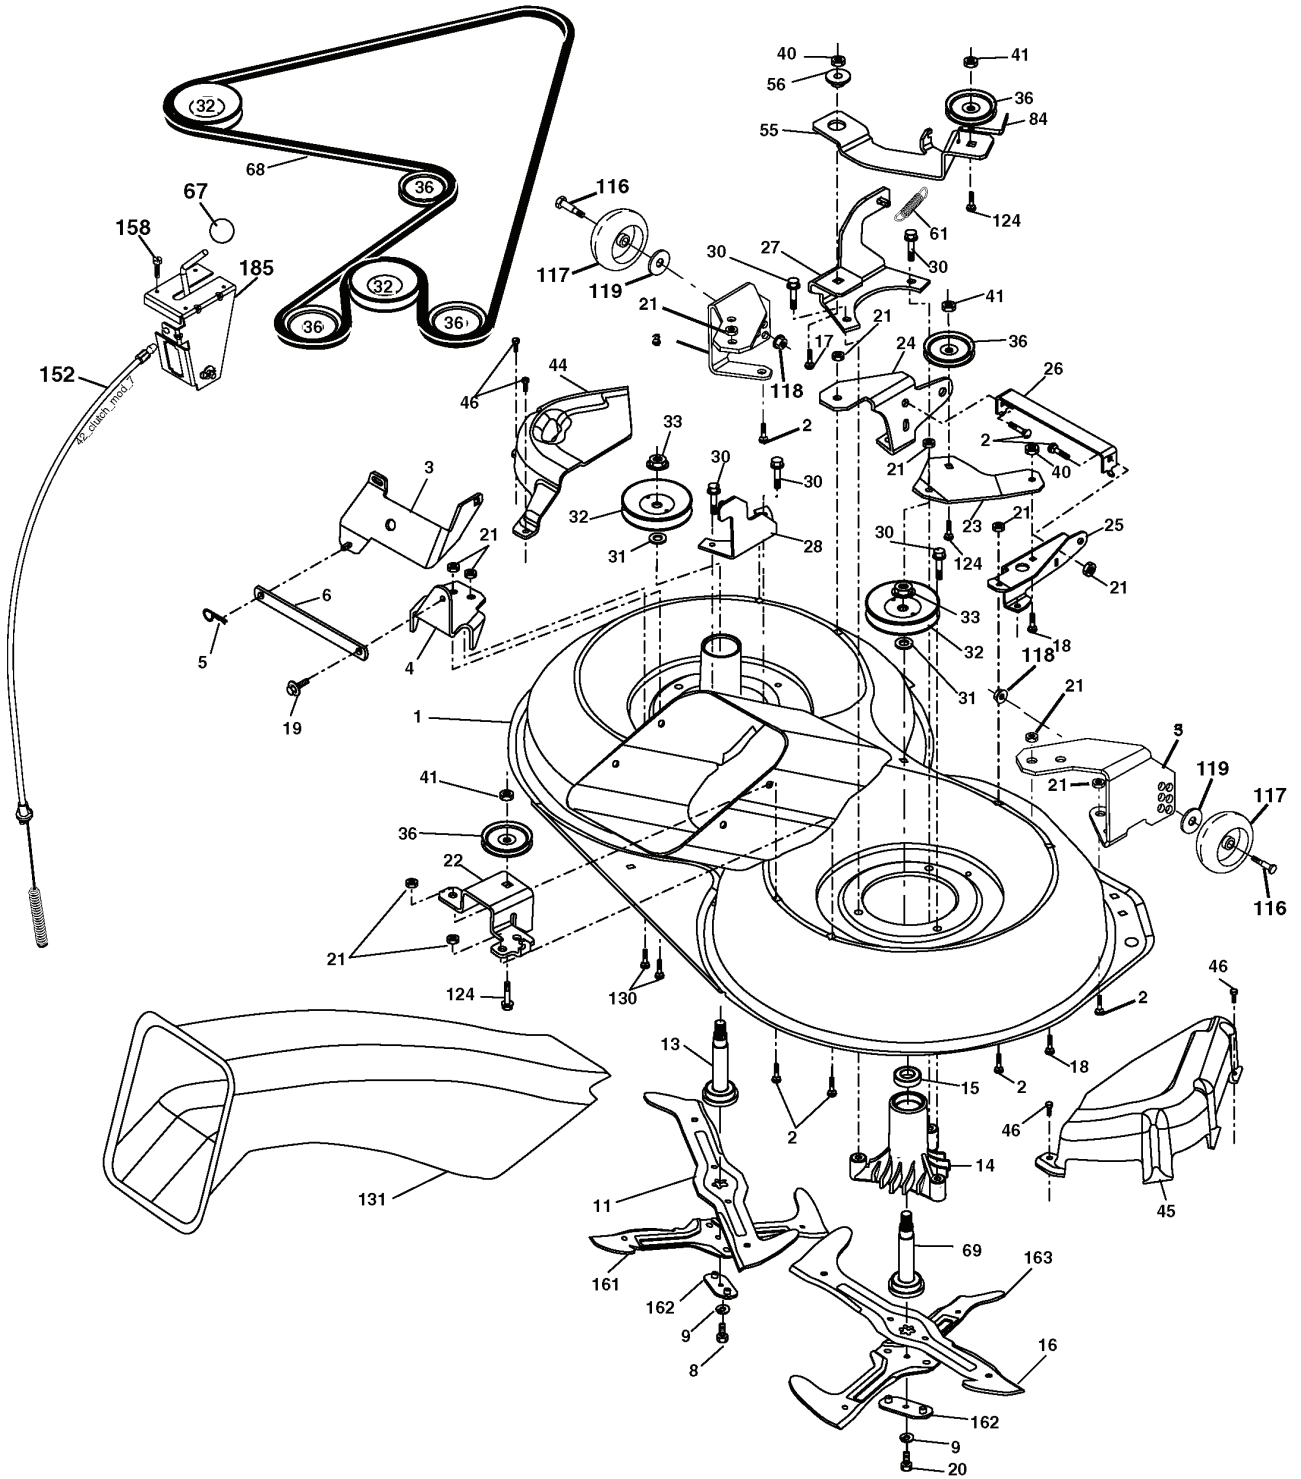

REPAIR PARTS

TRACTOR- -MODEL NO. CTH151 (96061000301) PRODUCT NO. 954 17 02-08
MOWER

REF.	PART NO.	DESCRIPTION	REMARK	QTY.	KIT
1	532165552	HOUSING		1	
2	872140506	BOLT		1	
3	532165569	BRACKET		1	
4	532165558	BRACKET		1	
5	532124670	RETAINER RING		1	
6	532165557	ROD		1	
8	532181712	BOLT		1	
9	810030600	WASHER		1	
11	532186385	BLADE		1	
13	532137645	SHAFT		1	
14	532128774	BEARING HOUSING		1	
15	532110485	BEARING		1	
16	532186386	BLADE		1	
17	872140610	BOLT		1	
18	872110606	BOLT		1	
19	532132827	SPEC. BOLT		1	
20	532181713	BOLT		1	
21	873680500	NUT		1	
22	532165243	BRACKET		1	
23	532165446	PLATE		1	
24	532165242	BRACKET		1	
25	532165244	BRACKET		1	
26	532165237	ROD		1	
27	532165568	BRACKET		1	
28	532165567	BRACKET		1	
30	532173984	SCREW		1	
31	532187690	WASHER		1	
32	532153531	PULLEY		1	
33	532178342	NUT		1	
34	532165239	BRACKET		1	
35	532165238	BRACKET		1	
36	532146763	PULLEY		1	
40	873680600	NUT		1	
41	873900600	NUT		1	
44	532175538	COVER		1	
45	532175539	COVER		1	
46	532137729	SCREW		1	
55	532165445	LEVER		1	
56	532165723	SPACER		1	
61	532165945	SPRING		1	
67	532106932	KNOB		1	
68	532180217	BELT		1	
69	532165482	SHAFT		1	
84	532156085	BELT GUIDE		1	
116	532184219	BOLT		1	
117	532174873	WHEEL		1	
118	873930600	NUT		1	
119	819121414	WASHER		1	
124	872110612	BOLT		1	
130	872110506	BOLT		1	
131	532165661	PIPE		1	
152	532176074	WIRE		1	
158	817720408	SCREW		1	
161	532186387	BLADE		1	
162	532180878	ADAPTER		1	
163	532186388	BLADE		1	
185	532188234	CABLE		1	
--	532181857	BEARING HOUSING		1	
--	532181858	BEARING HOUSING		1	
--	532188523	HOUSING		1