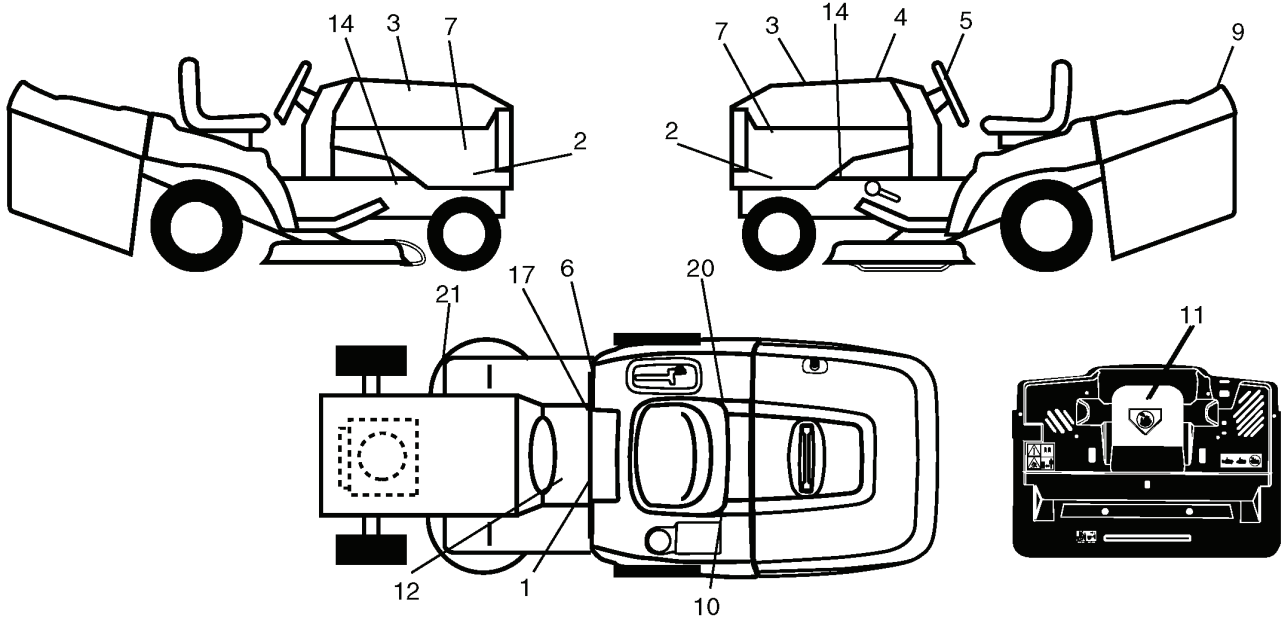

REPAIR PARTS

TRACTOR- -MODEL NO. CTH151 (96061000301) PRODUCT NO. 954 17 02-08
DECALS

REF.	PART NO.	DESCRIPTION	REMARK	QTY.	KIT
1	532145498	DECAL		1	
2	532191142	DECAL		1	
3	532188923	DECAL		1	
4	532189148	DECAL.CAPOT		1	
5	532188925	DECAL		1	
6	532180432	DECAL		1	
7	532188921	DECAL		1	
9	532188930	DECAL		1	
10	532145005	DECAL		1	
11	532182166	DECAL		1	
12	532159737	DECAL		1	
14	532159736	DECAL		1	
17	532140837	DECAL		1	
20	532166960	DECAL		1	
21	532166286	DECAL		1	
--	532138311	DECAL		1	
--	532181090	PLATE		1	
--	532181091	PLATE		1	
--	532182621	DECAL		1	
--	532193834	OPERATORS MANUAL		1	
--	532193835	OPERATORS MANUAL		1	
	PART NO.		REMARK		KIT