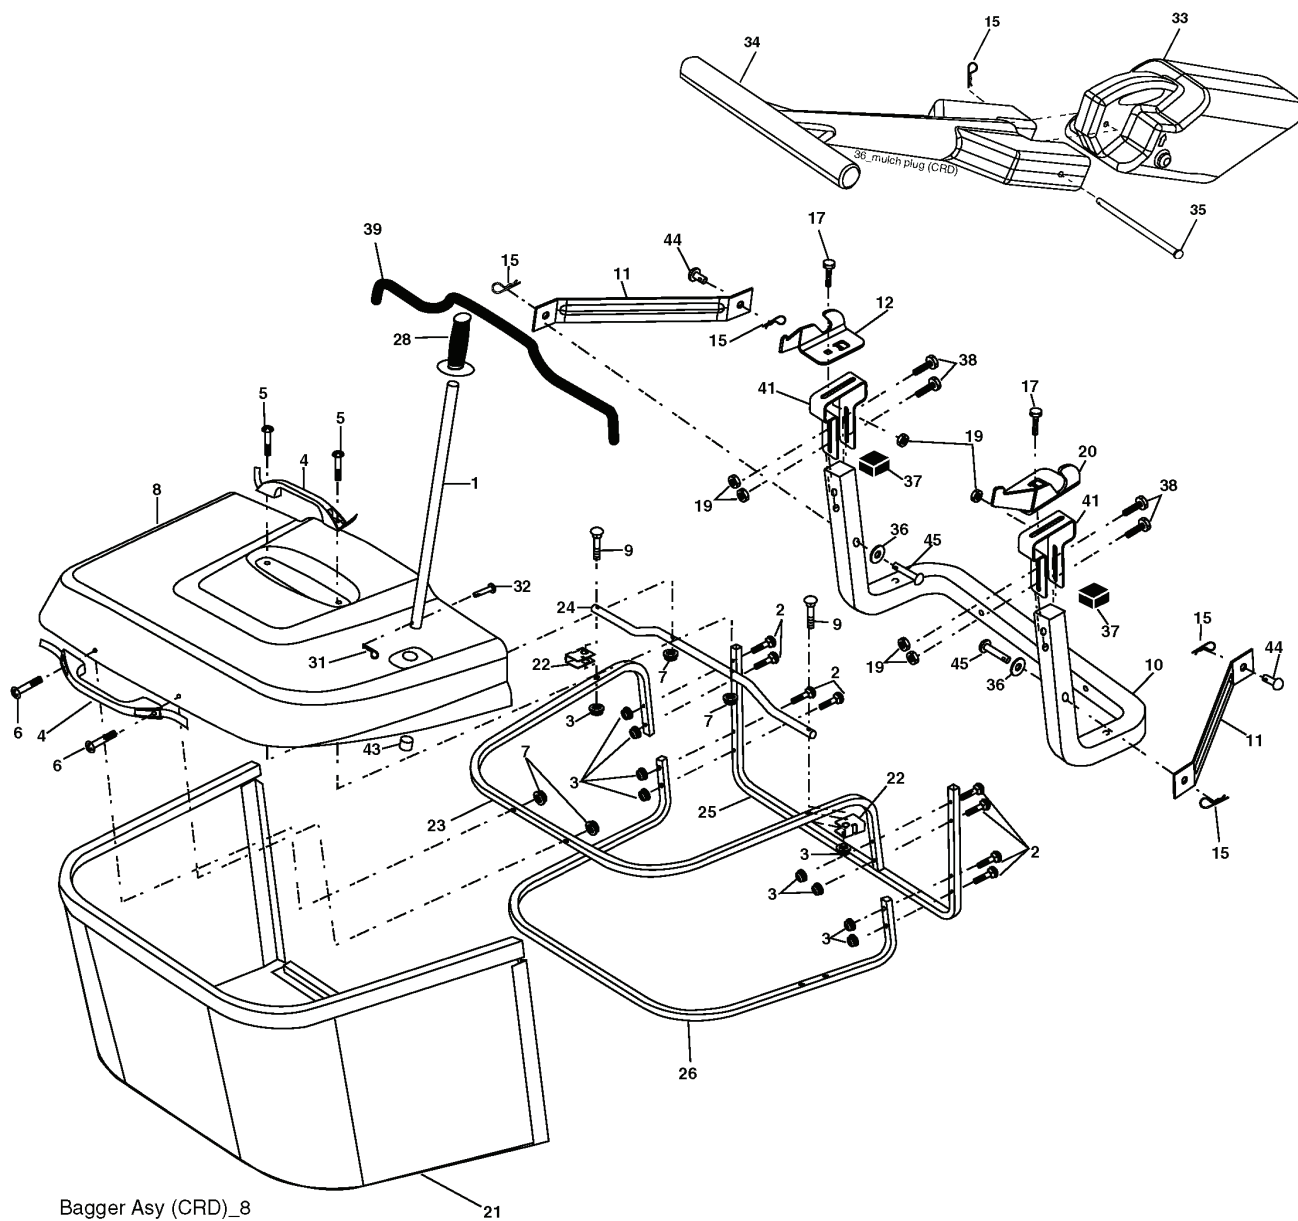

REPAIR PARTS

TRACTOR- -MODEL NO. CTH151 (96061000301) PRODUCT NO. 954 17 02-08
BAGGER

Bagger Asy (CRD)_8

REF.	PART NO.	DESCRIPTION	REMARK	QTY.	KIT
1	532165249	ROD		1	
2	872140416	BOLT		1	
3	532123976	LOCKNUT		1	
4	532169916	HANDLE		1	
5	874981024	SCREW		1	
6	874981032	SCREW		1	
7	873401000	NUT		1	
8	532181095	COVER		1	
9	872140418	BOLT		1	
10	532181282	TUBE		1	
11	532165719	ROD		1	
12	532188848	BRACKET		1	
15	532124670	RETAINER RING		1	
17	872140506	BOLT		1	
19	873900500	NUT		1	
20	532188847	BRACKET		1	
21	532180880	BAG		1	
22	532165781	CLAMP		1	
23	532165782	FRAME		1	
24	532165783	FRAME		1	
25	532180124	TUBE		1	
26	532165785	FRAME		1	
28	532165787	HANDLE		1	
31	532169484	PIN		1	
32	532126875	RIVET		1	
33	532165571	PLUG		1	
34	532165570	HANDLE		1	
35	532165572	PIN RETAINING SCREW		1	
36	819132012	WASHER		1	
37	532175401	PLUG		1	
38	872010520	BOLT		1	
39	532180985	SEAL		1	
41	532169683	BRACKET		1	
43	532174083	PLUG		1	
44	532193312	PIN CLEVIS		1	
45	532193313	PIN		1