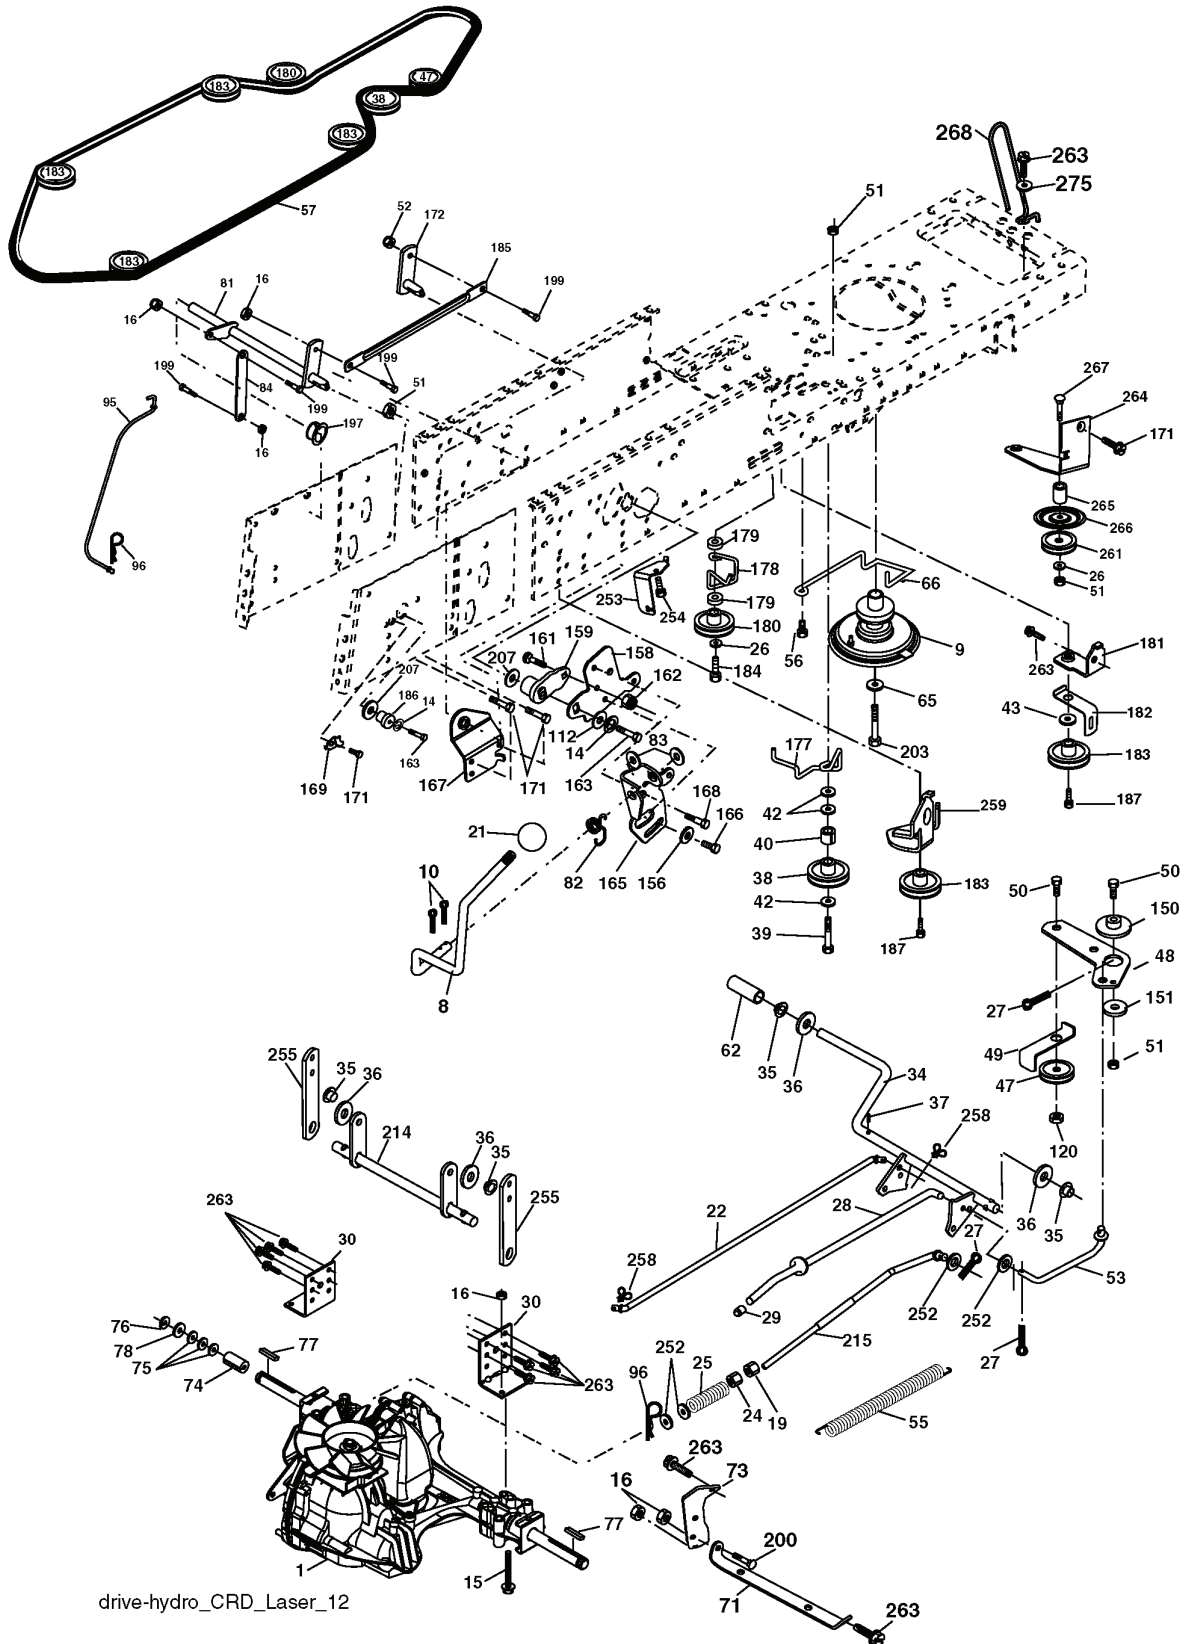

REPAIR PARTS

TRACTOR- -MODEL NO. CTH151 (96061000301) PRODUCT NO. 954 17 02-08
DRIVE

REF.	PART NO.	DESCRIPTION	REMARK	QTY.	KIT
8	532165619	ROD		1	
9	532180354	CLUTCH		1	
10	876020416	SPLIT PIN		1	
14	810040400	WASHER		1	
15	874490544	SCREW		1	
16	873800500	LOCK NUT		1	
19	873800600	NUT		1	
21	532121274	KNOB		1	
22	532175607	ROD		1	
24	873350600	NUT		1	
25	532192036	SPRING		1	
26	819131316	WASHER		1	
27	876020412	SPLIT PIN		1	
28	532175765	SHAFT		1	
29	532071673	COVER		1	
30	532169592	BRACKET		1	
34	532175578	SHAFT		1	
35	532120183	BEARING		1	
36	819211616	WASHER		1	
37	532124963	PIN RETAINING SCREW		1	
38	532165936	PULLEY		1	
39	874760644	BOLT		1	
40	532124965	SPACER		1	
42	819131312	WASHER		1	
43	819111012	WASHER		1	
47	532127783	PULLEY		1	
48	532154407	GUIDE		1	
49	532123205	BELT GUIDE		1	
50	872110612	BOLT		1	
51	873680600	NUT		1	
52	873680500	NUT		1	
53	532105710	LINK		1	
55	532105709	SPRING		1	
56	817060620	SCREW		1	
57	532170140	BELT		1	
62	532123533	PEDAL RUBBER		1	
65	810040700	WASHER		1	
66	532154778	TENSIONER		1	
71	532169182	BRACKET		1	
73	532169183	ROD		1	
74	532137057	SPACER		1	
75	532121749	WASHER		1	
76	812000001	RETAINER RING		1	
77	532123583	KEY		1	
78	532121748	WASHER		1	
81	532170006	SHAFT		1	
82	532165711	SPRING		1	
83	819171216	WASHER		1	
84	532170007	LINK		1	
95	532170015	LINK		1	
96	532124788	RETAINER RING		1	
112	819091210	WASHER		1	
120	873900600	NUT		1	
150	532165850	BUSHING		1	
151	819133210	WASHER		1	
156	532166002	WASHER		1	
158	532165589	BRACKET		1	
159	532183900	LEVER		1	
161	872140406	BOLT		1	
162	873680400	NUT		1	
163	874780416	BOLT		1	
165	532165623	BRACKET		1	
166	817490510	SCREW		1	
167	532165588	BRACKET		1	
168	532165492	BOLT		1	
169	532165580	RETAINER		1	
171	817490608	SCREW		1	
172	532170271	LINK		1	
177	532165932	HOLDER		1	
178	532165933	HOLDER		1	
179	532120958	WASHER		1	
180	532165630	PULLEY		1	
181	532180211	BRACKET		1	
182	532182682	BELT GUIDE		1	
183	532186007	PULLEY		1	
184	817490644	SCREW		1	
185	532170008	LINK		1	
186	532165614	HUB		1