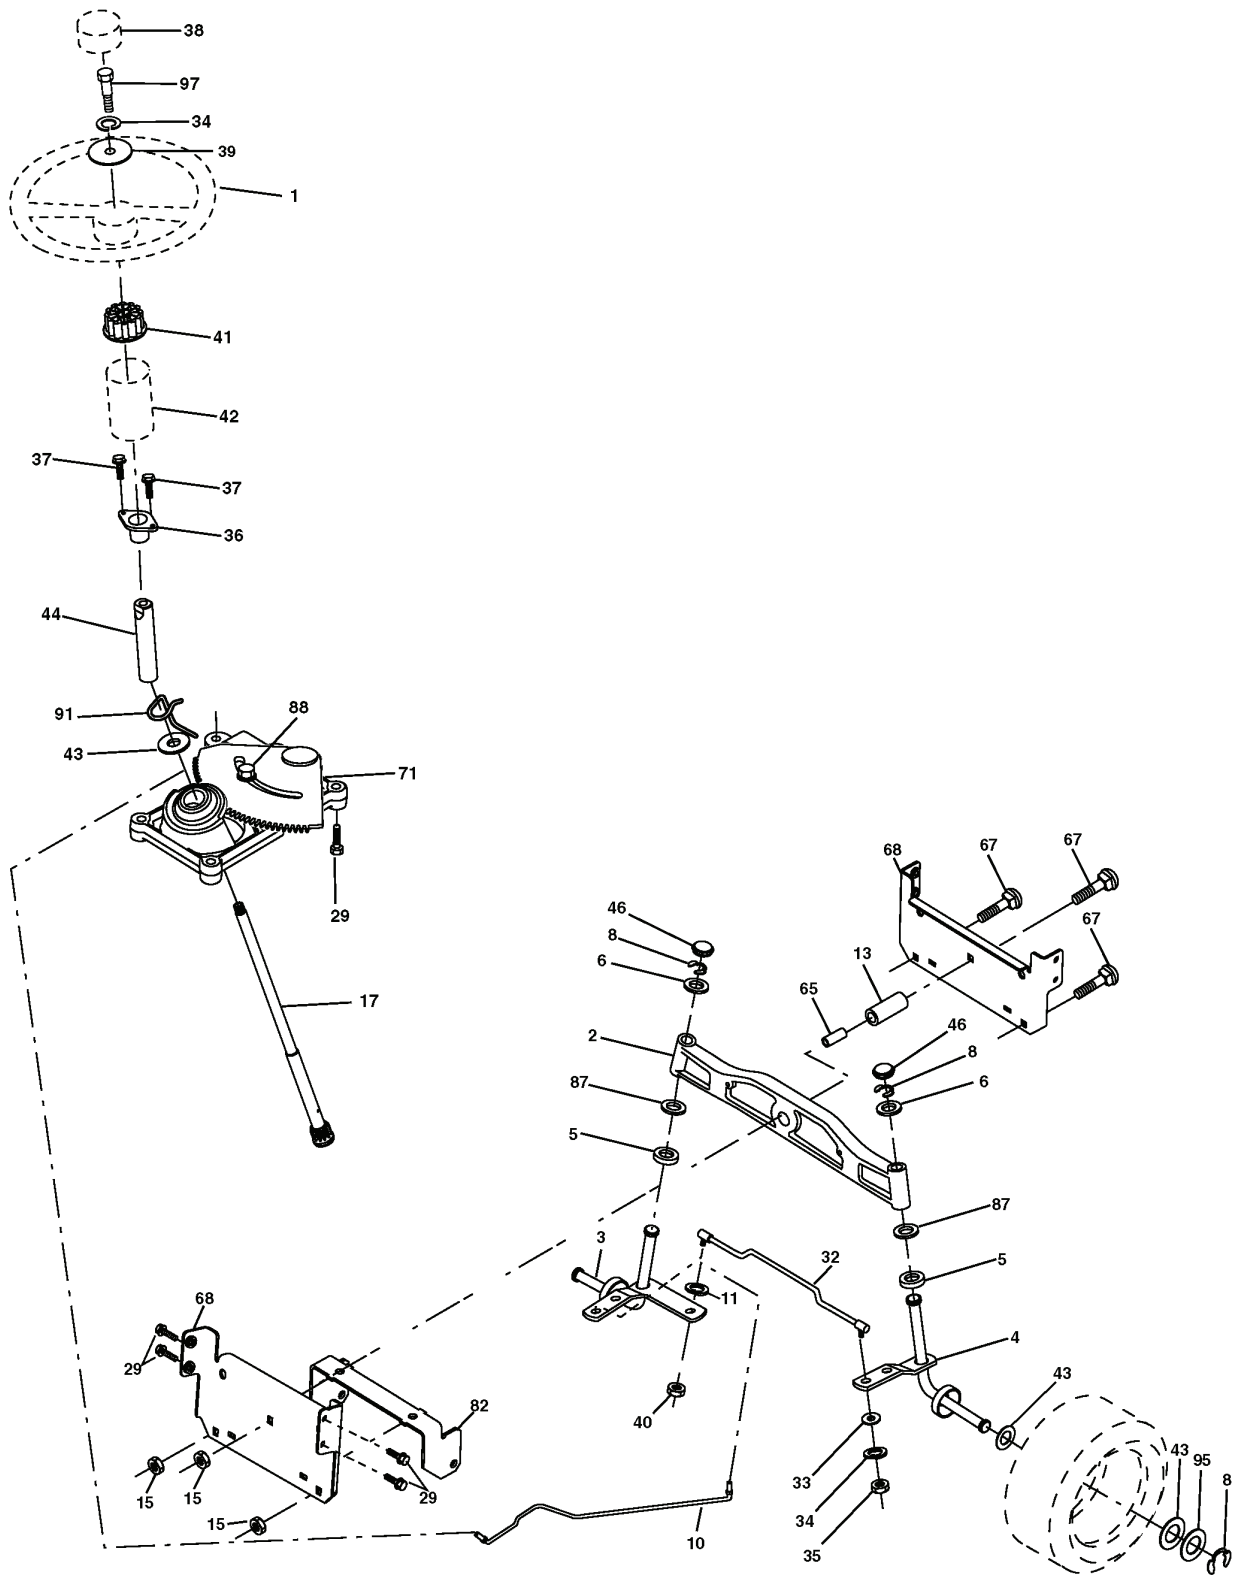

REPAIR PARTS

TRACTOR- -MODEL NO. CTH151 (96061000301) PRODUCT NO. 954 17 02-08
ELECTRICAL

REPAIR PARTS

TRACTOR- -MODEL NO. CTH151 (96061000301) PRODUCT NO. 954 17 02-08
STEERING ASSEMBLY

REF.	PART NO.	DESCRIPTION	REMARK	QTY.	KIT
1	532193651	STEERING WHEEL		1	
2	532184706	SHAFT		1	
3	532169840	SPINDLE		1	
4	532169839	SPINDLE		1	
5	532124931	WASHER		1	
6	532121748	WASHER		1	
8	812000029	RETAINER RING		1	
10	532175121	ROD		1	
11	810040600	WASHER		1	
12	873940800	NUT		1	
13	532136518	PIPE		1	
15	532145212	NUT		1	
17	532190753	ROD		1	
29	817000612	SCREW		1	
32	532170162	ROD		1	
33	819111216	WASHER		1	
34	810040500	WASHER		1	
35	873540500	NUT		1	
36	532155099	BUSHING		1	
37	532152927	SCREW		1	
38	532193652	HUB		1	
39	819113812	WASHER		1	
40	873540600	NUT		1	
41	532186737	ADAPTER		1	
42	532169634	SLEEVE		1	
43	532121749	WASHER		1	
44	532190752	SHAFT		1	
46	532121232	HUB CAP		1	
65	532160367	SPACER		1	
67	872110618	BOLT		1	
68	532169827	SHAFT		1	
71	532175146	STEERING GEAR		1	
82	532169835	BRACKET		1	
87	532173966	WASHER		1	
88	532175118	BOLT		1	
91	532175553	SPRING		1	
95	532188967	WASHER		1	
97	874780564	BOLT		1	

REPAIR PARTS

TRACTOR- -MODEL NO. CTH151 (96061000301) PRODUCT NO. 954 17 02-08
SEAT ASSEMBLY

seat_lt.knob_7(CRD)

REF.	PART NO.	DESCRIPTION	REMARK	QTY.	KIT
1	532190120	SIEGE CONDUCTEUR		1	
2	532140551	BRACKET		1	
3	871110616	SCREW		1	
4	819131610	WASHER		1	
5	532145006	CLIP		1	
6	873800600	NUT		1	
7	532124181	SPRING		1	
8	817000616	SCREW		1	
9	819131614	WASHER		1	
10	532182493	BRACKET		1	
11	532166369	WING NUT		1	
12	532121246	BRACKET		1	
13	532121248	BUSHING		1	
14	872050412	BOLT		1	
15	532134300	SPACER		1	
16	532121250	SPRING		1	
17	532123976	LOCKNUT		1	
21	532171852	BOLT		1	
22	873800500	LOCK NUT		1	
24	819171912	WASHER		1	
25	532127018	BOLT		1	