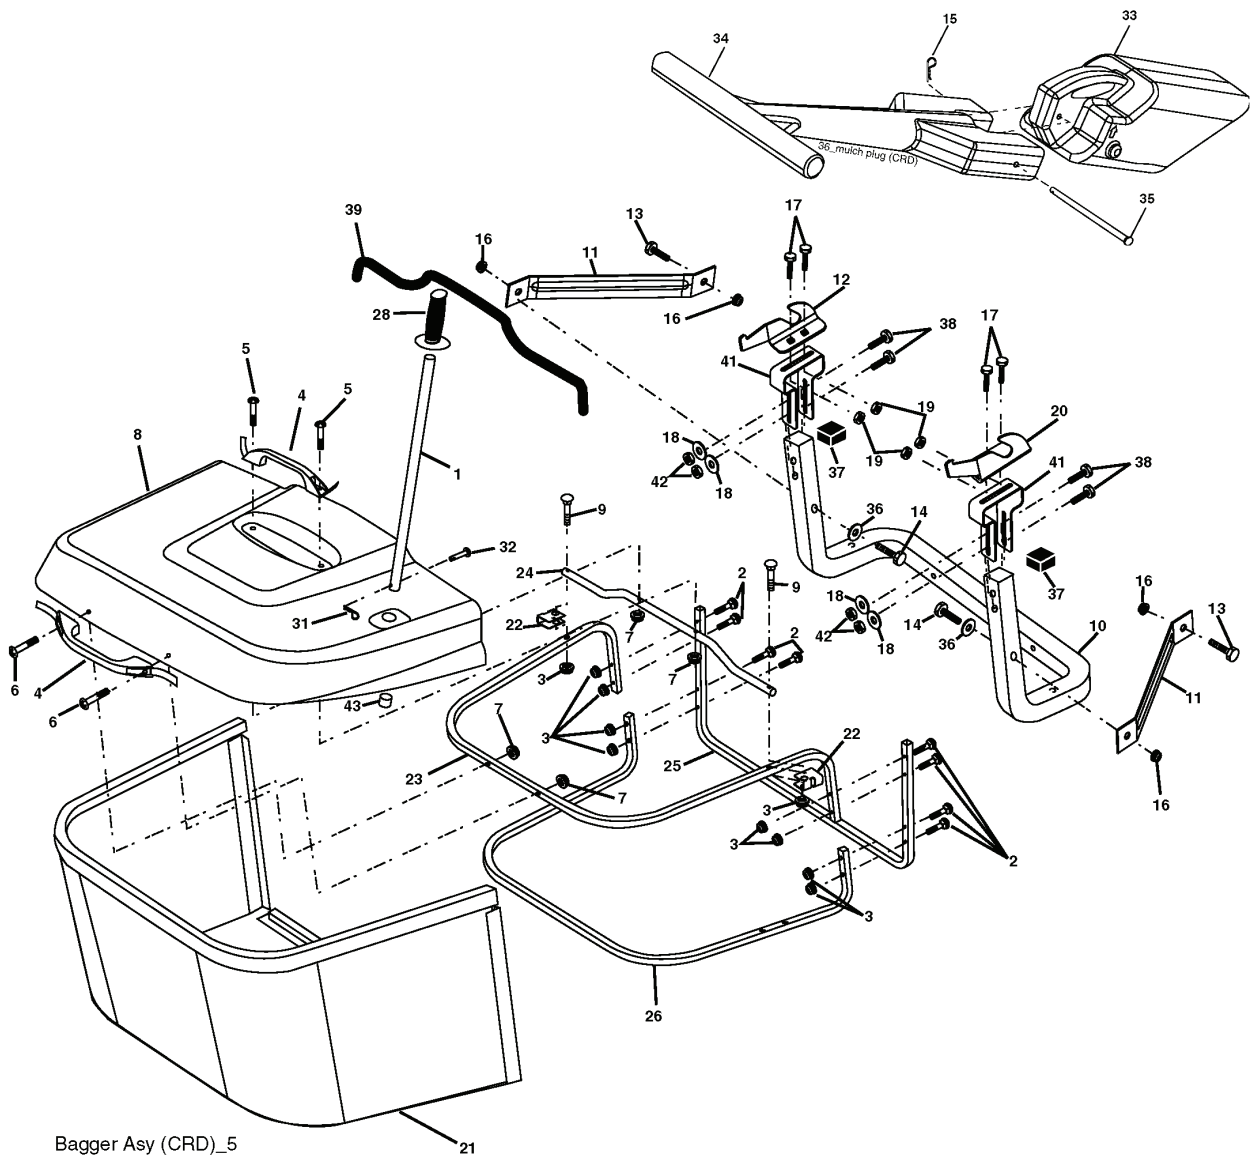

REF.	PART NO.	DESCRIPTION	REMARK	QTY.	KIT
3	532188923	DECAL		1	
4	532189149	DECAL.CAPOT		1	
5	532188925	DECAL		1	
7	532188921	DECAL		1	
8	532159737	DECAL		1	
9	532188929	DECAL		1	
10	532145005	DECAL		1	
11	532182166	DECAL		1	
12	532182166	DECAL		1	
14	532159736	DECAL		1	
17	532140837	DECAL		1	
21	532166286	DECAL		1	
--	532138311	DECAL		1	
--	532181091	PLATE		1	
--	532181090	PLATE		1	
--	532182621	DECAL		1	
--	532180435	DECAL		1	
--	532188314	OPERATORS MANUAL		1	
--	532188315	OPERATORS MANUAL		1	

REPAIR PARTS

TRACTOR- -MODEL NO. CT151 (HECT151A) PRODUCT NO. 954 17 02-07
BAGGER