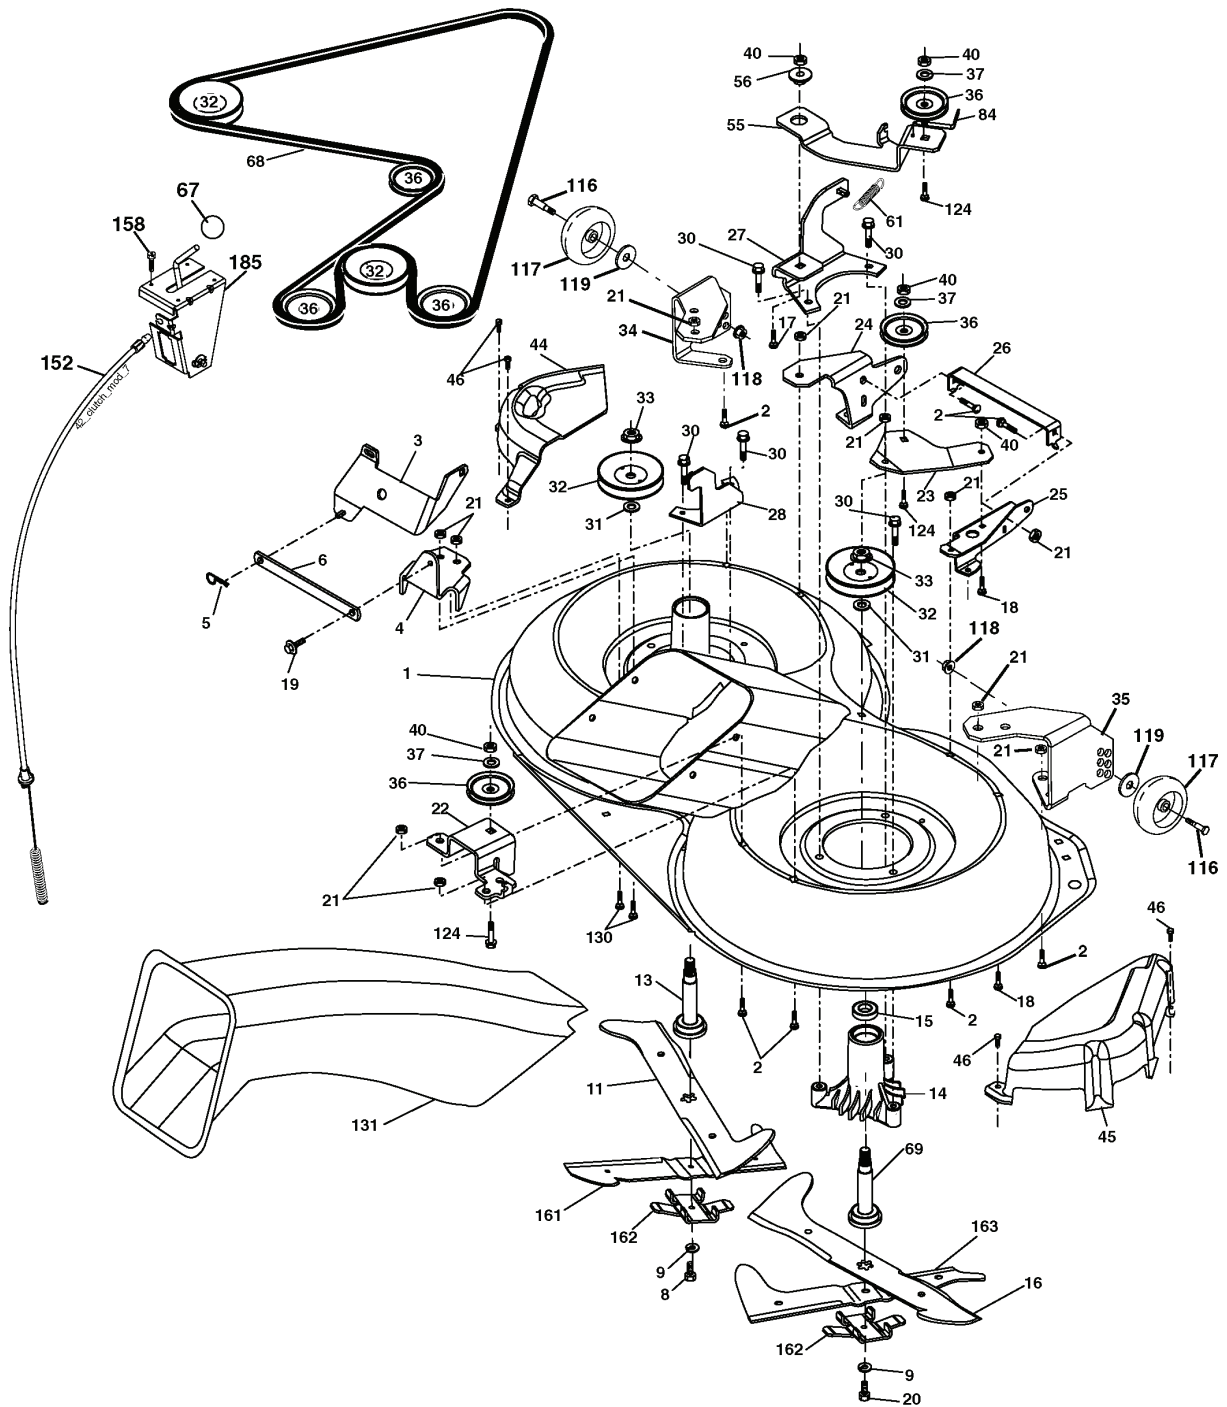

REPAIR PARTS

TRACTOR- -MODEL NO. CT151 (HECT151A) PRODUCT NO. 954 17 02-07
MOWER

REF.	PART NO.	DESCRIPTION	REMARK	QTY.	KIT
1	532165552	HOUSING		1	
2	872140506	BOLT		1	
3	532165569	BRACKET		1	
4	532165558	BRACKET		1	
5	532124670	RETAINER RING		1	
6	532165557	ROD		1	
8	532181712	BOLT		1	
9	810030600	WASHER		1	
11	532186385	BLADE		1	
13	532137645	SHAFT		1	
14	532128774	BEARING HOUSING		1	
15	532110485	BEARING		1	
16	532186386	BLADE		1	
17	872140610	BOLT		1	
18	872110606	BOLT		1	
19	532132827	SPEC. BOLT		1	
20	532181713	BOLT		1	
21	873680500	NUT		1	
22	532165243	BRACKET		1	
23	532165446	PLATE		1	
24	532165242	BRACKET		1	
25	532165244	BRACKET		1	
26	532165237	ROD		1	
27	532165568	BRACKET		1	
28	532165567	BRACKET		1	
30	532173984	SCREW		1	
31	532187690	WASHER		1	
32	532153531	PULLEY		1	
33	532178342	NUT		1	
34	532165239	BRACKET		1	
35	532165238	BRACKET		1	
36	532146763	PULLEY		1	
37	819131316	WASHER		1	
40	873680600	NUT		1	
44	532175538	COVER		1	
45	532175539	COVER		1	
46	532137729	SCREW		1	
55	532165445	LEVER		1	
56	532165723	SPACER		1	
61	532165945	SPRING		1	
67	532106932	KNOB		1	
68	532180217	BELT		1	
69	532165482	SHAFT		1	
84	532156085	BELT GUIDE		1	
116	532184219	BOLT		1	
117	532133957	WHEEL		1	
118	873930600	NUT		1	
119	819121414	WASHER		1	
124	872110612	BOLT		1	
130	872110506	BOLT		1	
131	532165661	PIPE		1	
152	532176074	WIRE		1	
158	817720408	SCREW		1	
161	532186387	BLADE		1	
162	532180878	ADAPTER		1	
163	532186388	BLADE		1	
185	532188234	CABLE		1	
--	532181857	BEARING HOUSING		1	
--	532181858	BEARING HOUSING		1	
--	532188523	HOUSING		1