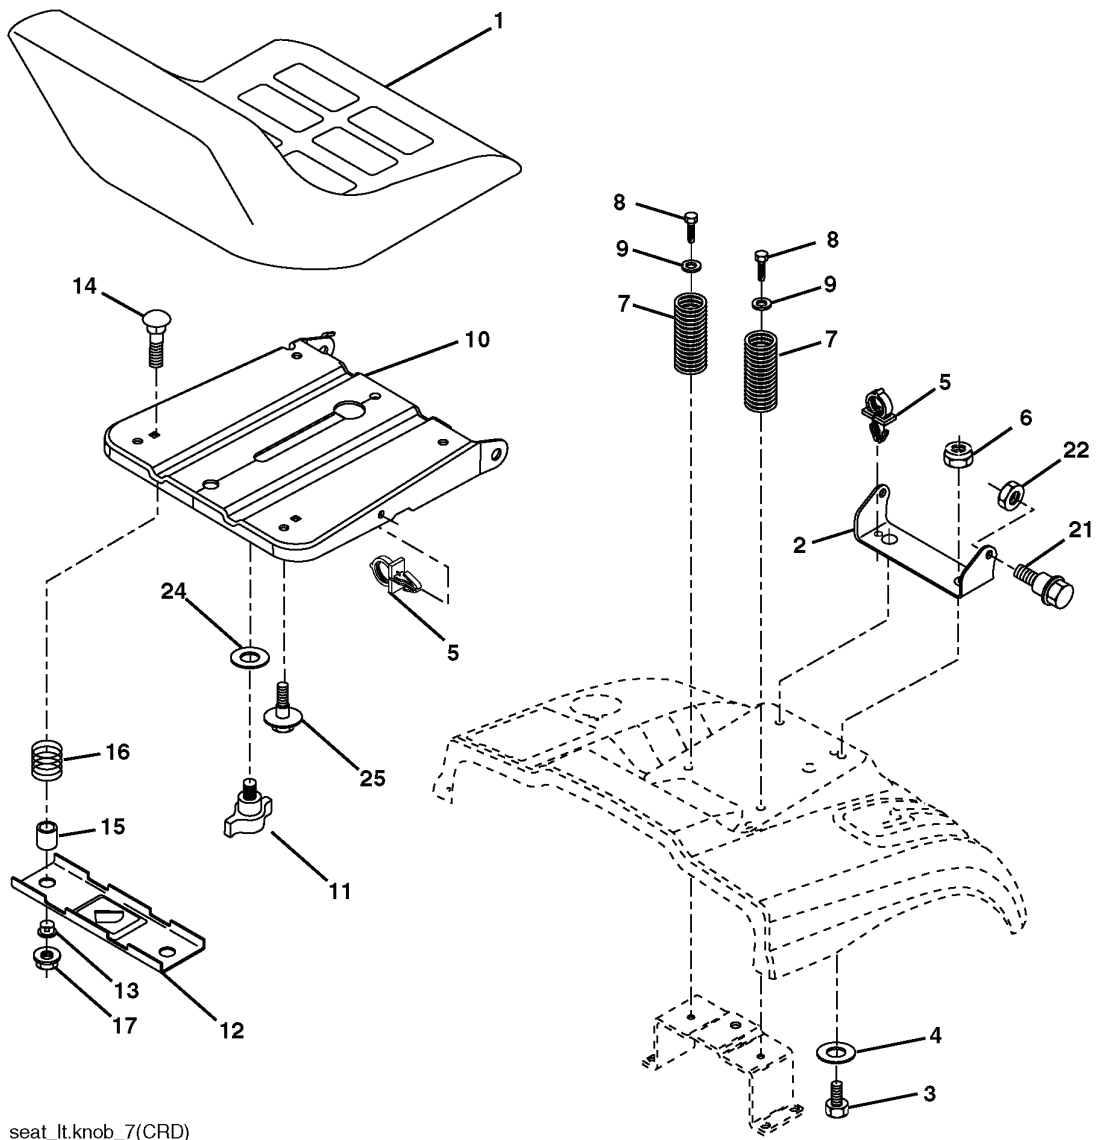

# REPAIR PARTS

TRACTOR- -MODEL NO. CT151 (HECT151A) PRODUCT NO. 954 17 02-07  
SEAT ASSEMBLY

seat\_lt.knob\_7(CRD)

---

REF.	PART NO.	DESCRIPTION	REMARK	QTY.	KIT
1	532184992	SEAT		1	
2	532140551	BRACKET		1	
3	871110616	SCREW		1	
4	819131610	WASHER		1	
5	532145006	CLIP		1	
6	873800600	NUT		1	
7	532124181	SPRING		1	
8	817000616	SCREW		1	
9	819131614	WASHER		1	
10	532182493	BRACKET		1	
11	532166369	WING NUT		1	
12	532121246	BRACKET		1	
13	532121248	BUSHING		1	
14	872050412	BOLT		1	
15	532134300	SPACER		1	
16	532121250	SPRING		1	
17	532123976	LOCKNUT		1	
21	532171852	BOLT		1	
22	873800500	LOCK NUT		1	
24	819171912	WASHER		1	
25	532127018	BOLT		1	