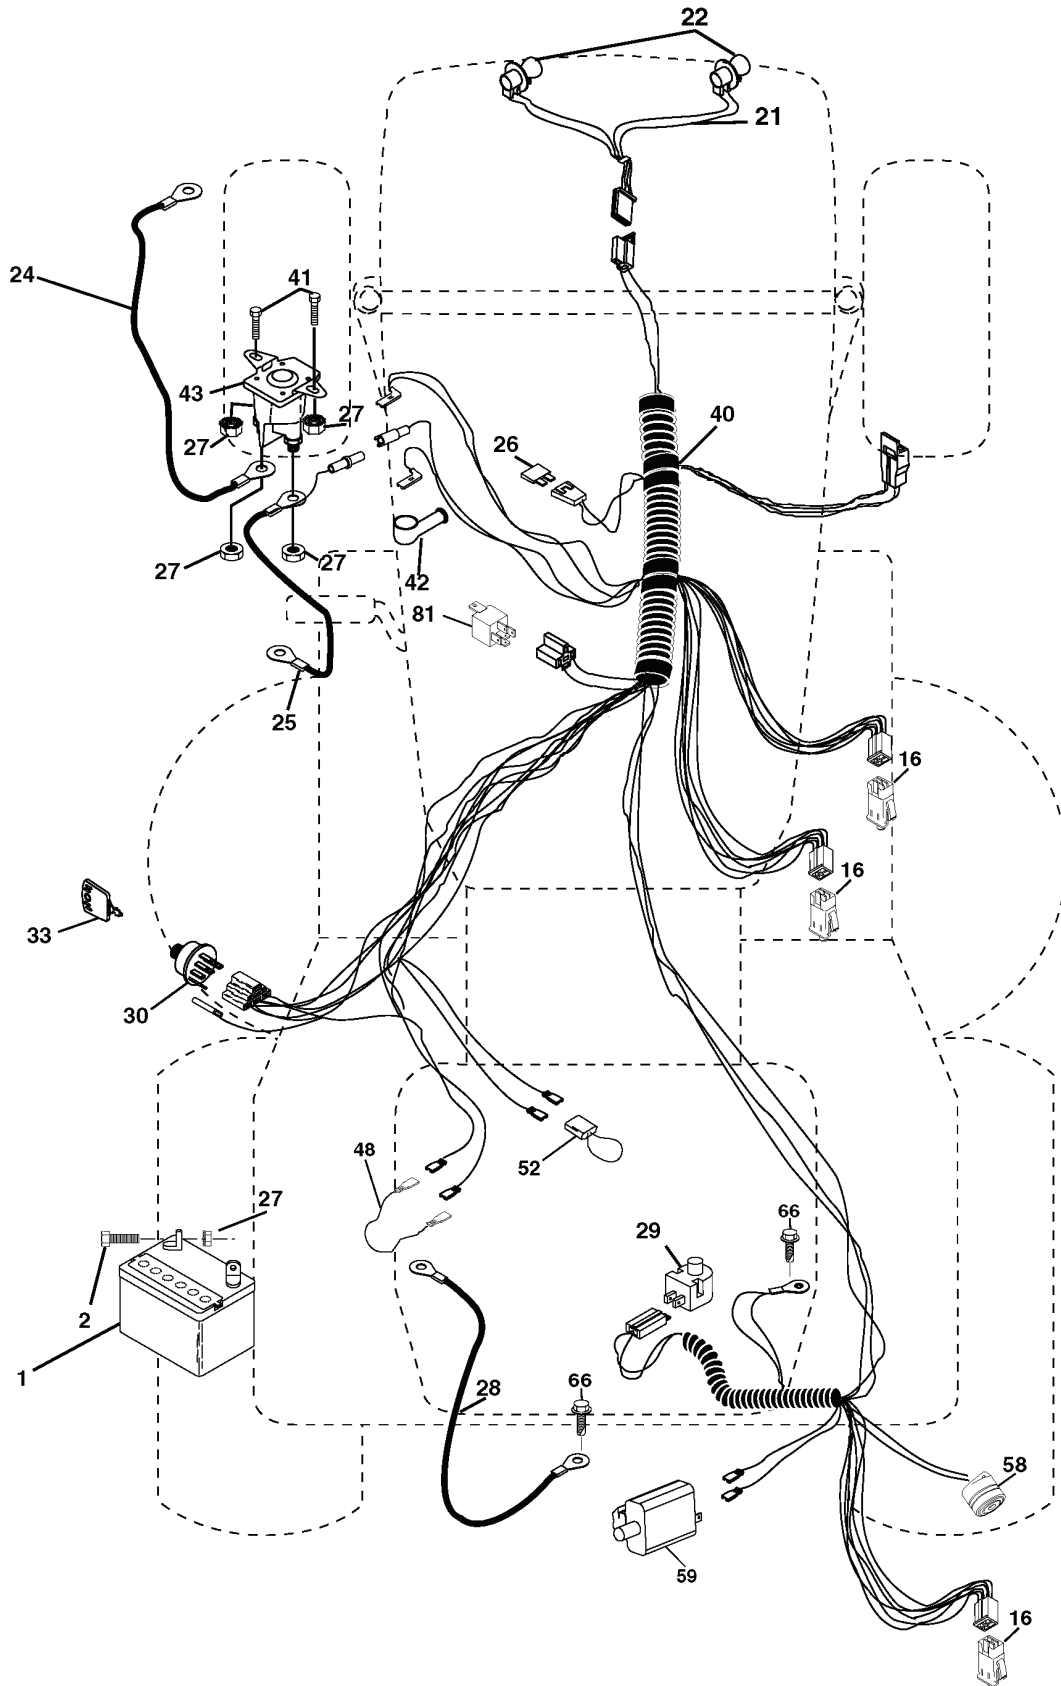

REPAIR PARTS

TRACTOR- -MODEL NO. CT151 (HECT151A) PRODUCT NO. 954 17 02-07
ELECTRICAL

REF.	PART NO.	DESCRIPTION	REMARK	QTY.	KIT
1	532144927	BATTERY		1	
2	874760412	BOLT		1	
16	532176138	MICRO SWITCH		1	
21	532175688	HARNESS		1	
22	532004152	BULB		1	
24	532124780	CABLE		1	
25	532165987	CABLE		1	
26	532175158	FUSE		1	
27	873510400	NUT		1	
28	532127725	CABLE		1	
29	532160784	SWITCH		1	
30	532175566	SWITCH		1	
33	532140401	KEY		1	
40	532179728	HARNESS		1	
41	871110408	BOLT		1	
42	532131563	COVER		1	
43	532178861	SOLENOID		1	
48	532140844	ADAPTER		1	
52	532141940	WIRE		1	
58	532169419	BUZZER		1	
59	532180379	SWITCH FBI		1	
66	817490608	SCREW		1	
81	532109748	RELAY		1	
	PART NO.		REMARK		KIT