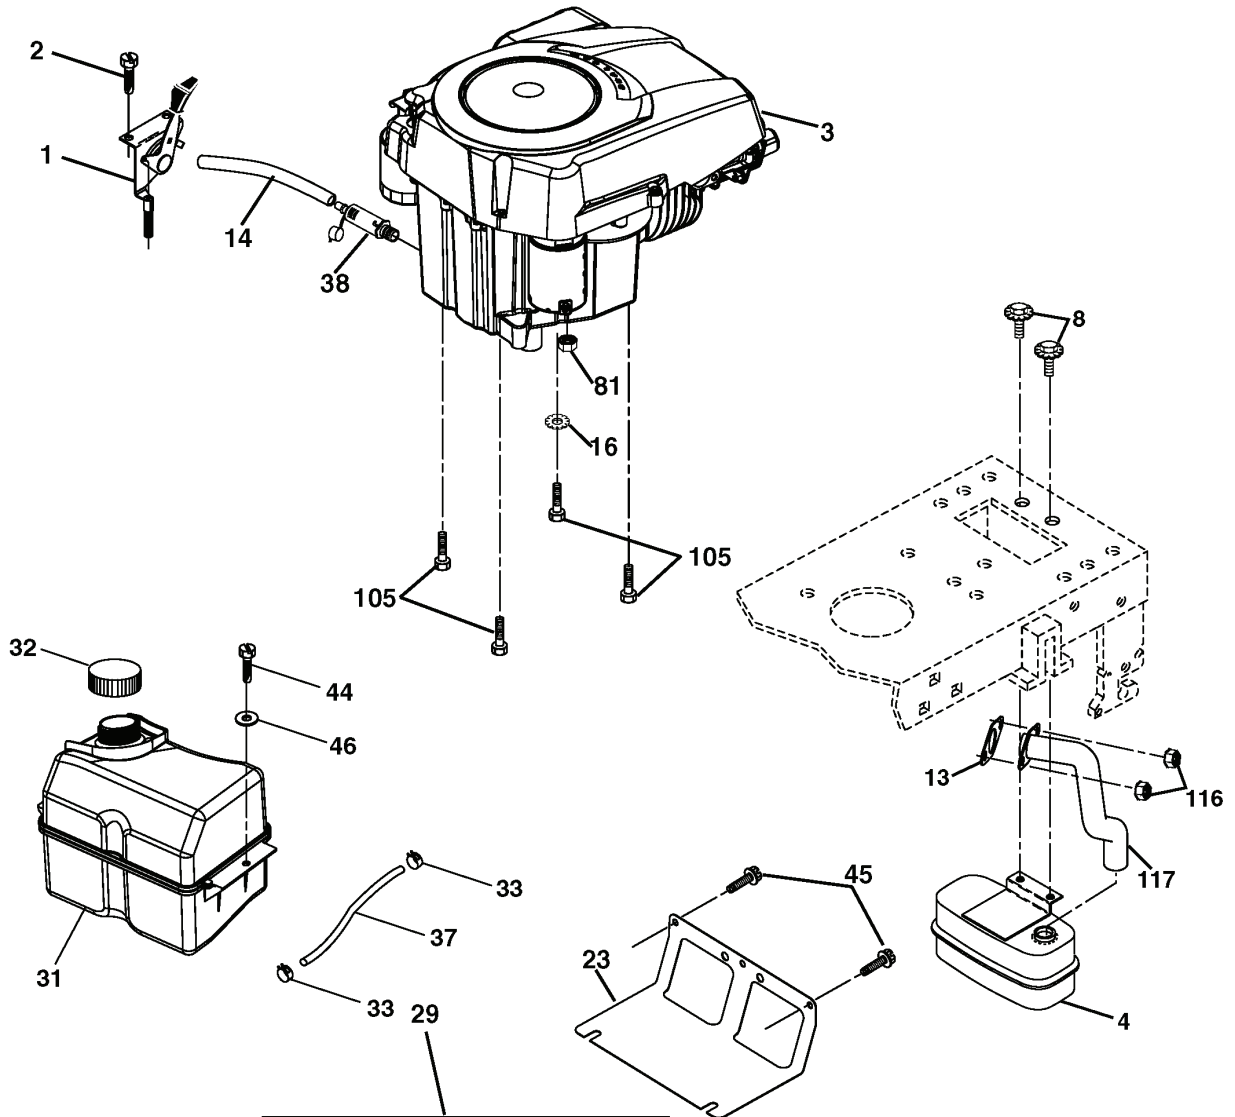

### WHEELS & TIRES

---

REF.	PART NO.	DESCRIPTION	REMARK	QTY.	KIT
1	532059192	CAP VALVE		1	
2	532065139	NIPPLE		1	
3	532106222	TIRE		1	
4	532059904	HOSE		1	
5	532138336	RIM		1	
6	532124957	FITTING		1	
7	532124959	BEARING		1	
8	532138337	RIM SPROCKET		1	
9	532106268	TIRE		1	
10	532124926	HOSE		1	
11	532175039	HUB CAP		1	
--	532144334	SEALING FOAM		1	

# REPAIR PARTS

TRACTOR- -MODEL NO. CT151 (HECT151A) PRODUCT NO. 954 17 02-07  
ENGINE

**OPTIONAL EQUIPMENT**  
**Spark Arrester**

---

REF.	PART NO.	DESCRIPTION	REMARK	QTY.	KIT
1	532170805	CONTROL THROT /CH FLAG		1	
2	817720408	SCREW		1	
4	532188655	MUFFLER		1	
8	532171877	BOLT		1	
13	532185909	GASKET		1	
14	532148456	TUBE		1	
16	811050600	WASHER		1	
23	532169837	HEAT SHIELD		1	
29	532137180	SPARK ARRESTER KIT		1	
31	532183361	TANK		1	
32	532140527	FUEL CAP		1	
33	532123487	HOSE CLAMP		1	
37	532137040	HOSE		1	
38	532181654	PLUG		1	
44	817670412	SCREW		1	
45	817000612	SCREW		1	
46	819091416	WASHER		1	
81	873510400	NUT		1	
105	817120616	SCREW		1	
116	532184362	NUT		1	
117	532188654	TUBE EXHAUST		1	

# REPAIR PARTS

TRACTOR- -MODEL NO. CT151 (HECT151A) PRODUCT NO. 954 17 02-07  
MOWER LIFT

REF.	PART NO.	DESCRIPTION	REMARK	QTY.	KIT
1	532159460	WIRE		1	
2	532159471	LEVER		1	
3	532105767	PIN RETAINING SCREW		1	
4	812000002	RETAINER RING		1	
5	819211621	WASHER		1	
6	532120183	BEARING		1	
7	532125631	HANDLE		1	
8	532124526	KNOB		1	
11	532165829	ROD		1	
12	532165831	ROD		1	
13	532124670	RETAINER RING		1	
15	532173288	LINK		1	
16	873350800	NUT		1	
17	532175689	BRACKET		1	
18	873800800	NUT		1	
19	532139868	LEVER		1	
20	532163552	CLIP		1	
23	532110807	NUT		1	
24	819131016	WASHER		1	
25	532124874	SPRING		1	
26	532169484	PIN		1	
27	532126971	LEVER		1	
28	873350600	NUT		1	
29	532138057	KNOB		1	
30	532150233	TRUNNION		1	
31	532169865	BEARING		1	
32	873540600	NUT		1	
36	532155097	INDICATOR		1	
37	532123935	PLUG		1	
38	817060516	SCREW		1	
40	819112410	WASHER		1	
41	532123934	INDICATOR		1	
49	532145212	NUT		1	
50	532110452	NUT		1	