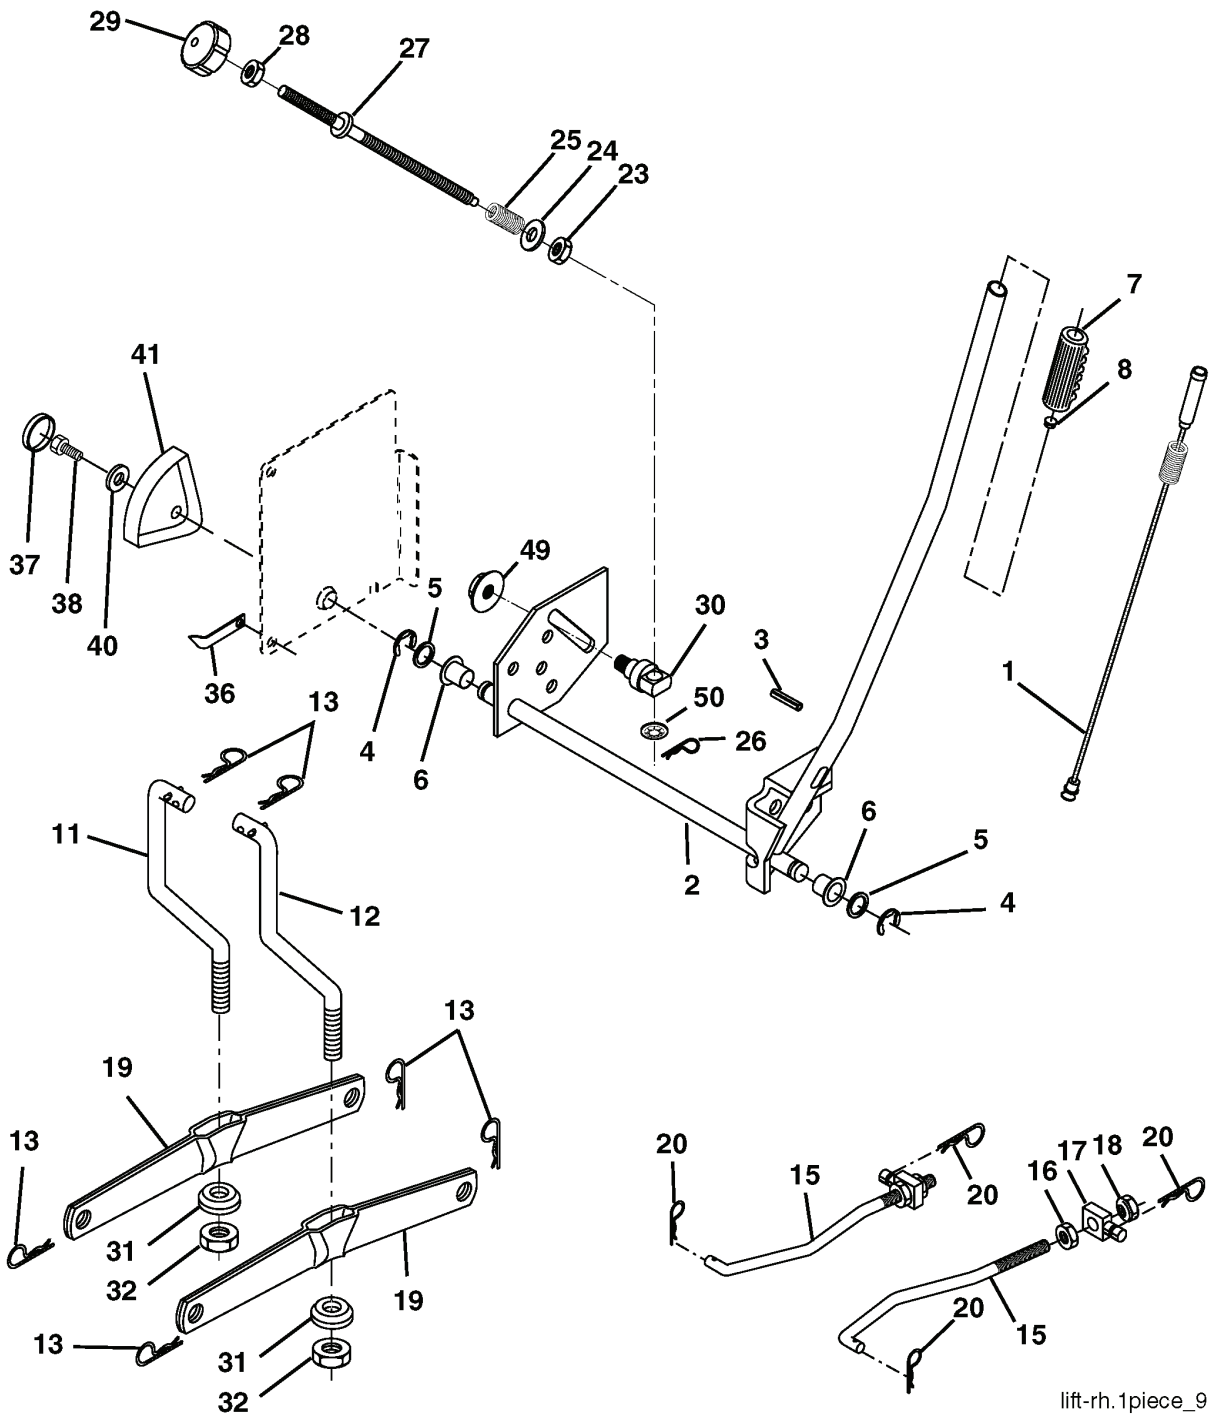

### WHEELS & TIRES

---

REF.	PART NO.	DESCRIPTION	REMARK	QTY.	KIT
1	532059192	CAP VALVE		1	
2	532065139	NIPPLE		1	
3	532106222	TIRE		1	
4	532059904	HOSE		1	
5	532138336	RIM		1	
6	532124957	FITTING		1	
7	532124959	BEARING		1	
8	532138337	RIM SPROCKET		1	
9	532106268	TIRE		1	
10	532124926	HOSE		1	
11	532175039	HUB CAP		1	
--	532144334	SEALING FOAM		1	

# REPAIR PARTS

TRACTOR- -MODEL NO. CT151 (HECT151A) PRODUCT NO. 954 17 02-07  
ENGINE

**OPTIONAL EQUIPMENT**  
**Spark Arrester**

---

REF.	PART NO.	DESCRIPTION	REMARK	QTY.	KIT
1	532170805	CONTROL THROT /CH FLAG		1	
2	817720408	SCREW		1	
4	532188655	MUFFLER		1	
8	532171877	BOLT		1	
13	532185909	GASKET		1	
14	532148456	TUBE		1	
16	811050600	WASHER		1	
23	532169837	HEAT SHIELD		1	
29	532137180	SPARK ARRESTER KIT		1	
31	532183361	TANK		1	
32	532140527	FUEL CAP		1	
33	532123487	HOSE CLAMP		1	
37	532137040	HOSE		1	
38	532181654	PLUG		1	
44	817670412	SCREW		1	
45	817000612	SCREW		1	
46	819091416	WASHER		1	
81	873510400	NUT		1	
105	817120616	SCREW		1	
116	532184362	NUT		1	
117	532188654	TUBE EXHAUST		1	

# REPAIR PARTS

TRACTOR- -MODEL NO. CT151 (HECT151A) PRODUCT NO. 954 17 02-07  
MOWER LIFT

REF.	PART NO.	DESCRIPTION	REMARK	QTY.	KIT
1	532159460	WIRE		1	
2	532159471	LEVER		1	
3	532105767	PIN RETAINING SCREW		1	
4	812000002	RETAINER RING		1	
5	819211621	WASHER		1	
6	532120183	BEARING		1	
7	532125631	HANDLE		1	
8	532124526	KNOB		1	
11	532165829	ROD		1	
12	532165831	ROD		1	
13	532124670	RETAINER RING		1	
15	532173288	LINK		1	
16	873350800	NUT		1	
17	532175689	BRACKET		1	
18	873800800	NUT		1	
19	532139868	LEVER		1	
20	532163552	CLIP		1	
23	532110807	NUT		1	
24	819131016	WASHER		1	
25	532124874	SPRING		1	
26	532169484	PIN		1	
27	532126971	LEVER		1	
28	873350600	NUT		1	
29	532138057	KNOB		1	
30	532150233	TRUNNION		1	
31	532169865	BEARING		1	
32	873540600	NUT		1	
36	532155097	INDICATOR		1	
37	532123935	PLUG		1	
38	817060516	SCREW		1	
40	819112410	WASHER		1	
41	532123934	INDICATOR		1	
49	532145212	NUT		1	
50	532110452	NUT		1	