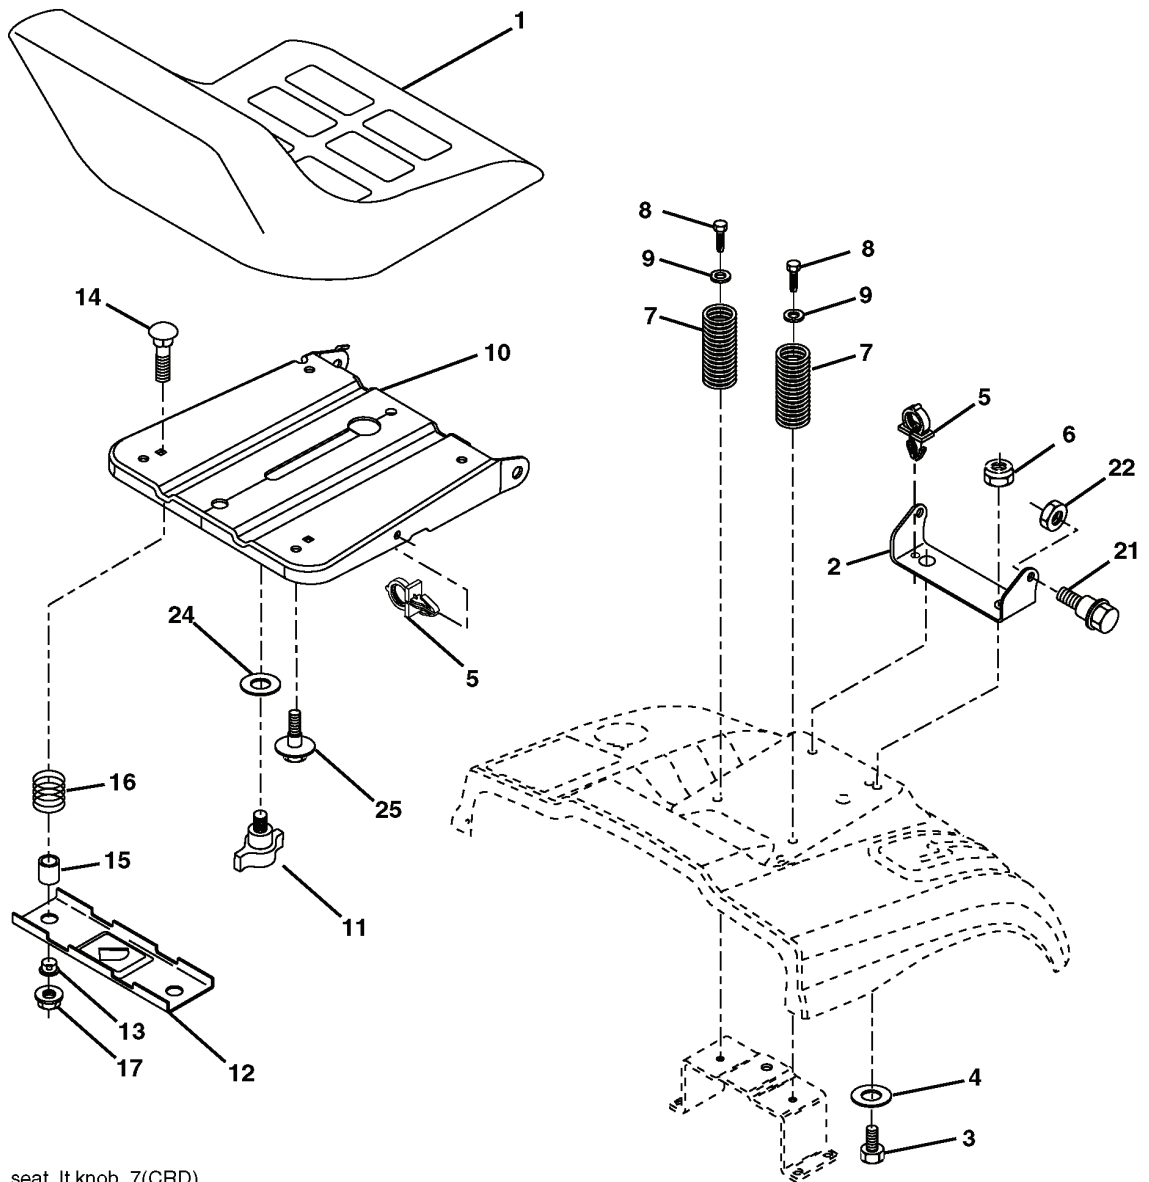

REPAIR PARTS

TRACTOR- -MODEL NO. CT151 (96061000100) PRODUCT NO. 954 17 02-07
BAGGER

Bagger Asy (CRD)_8

21

REF.	PART NO.	DESCRIPTION	REMARK	QTY.	KIT
1	532165249	ROD		1	
2	872140416	BOLT		1	
3	532123976	LOCKNUT		1	
4	532169916	HANDLE		1	
5	874981024	SCREW		1	
6	874981032	SCREW		1	
7	873401000	NUT		1	
8	532181095	COVER		1	
9	872140418	BOLT		1	
10	532181282	TUBE		1	
11	532165719	ROD		1	
12	532188848	BRACKET		1	
15	532124670	RETAINER RING		1	
17	872140506	BOLT		1	
19	873900500	NUT		1	
20	532188847	BRACKET		1	
21	532180880	BAG		1	
22	532165781	CLAMP		1	
23	532165782	FRAME		1	
24	532165783	FRAME		1	
25	532180124	TUBE		1	
26	532165785	FRAME		1	
28	532165787	HANDLE		1	
31	532169484	PIN		1	
32	532126875	RIVET		1	
33	532165571	PLUG		1	
34	532165570	HANDLE		1	
35	532165572	PIN RETAINING SCREW		1	
36	819132012	WASHER		1	
37	532175401	PLUG		1	
38	872010520	BOLT		1	
39	532180985	SEAL		1	
41	532169683	BRACKET		1	
43	532174083	PLUG		1	
44	532193312	PIN CLEVIS		1	
45	532193313	PIN		1	

REPAIR PARTS

TRACTOR- -MODEL NO. CT151 (96061000100) PRODUCT NO. 954 17 02-07
SEAT ASSEMBLY

REF.	PART NO.	DESCRIPTION	REMARK	QTY.	KIT
1	532190120	SIEGE CONDUCTEUR		1	
2	532140551	BRACKET		1	
3	871110616	SCREW		1	
4	819131610	WASHER		1	
5	532145006	CLIP		1	
6	873800600	NUT		1	
7	532124181	SPRING		1	
8	817000616	SCREW		1	
9	819131614	WASHER		1	
10	532182493	BRACKET		1	
11	532166369	WING NUT		1	
12	532121246	BRACKET		1	
13	532121248	BUSHING		1	
14	872050412	BOLT		1	
15	532134300	SPACER		1	
16	532121250	SPRING		1	
17	532123976	LOCKNUT		1	
21	532171852	BOLT		1	
22	873800500	LOCK NUT		1	
24	819171912	WASHER		1	
25	532127018	BOLT		1	