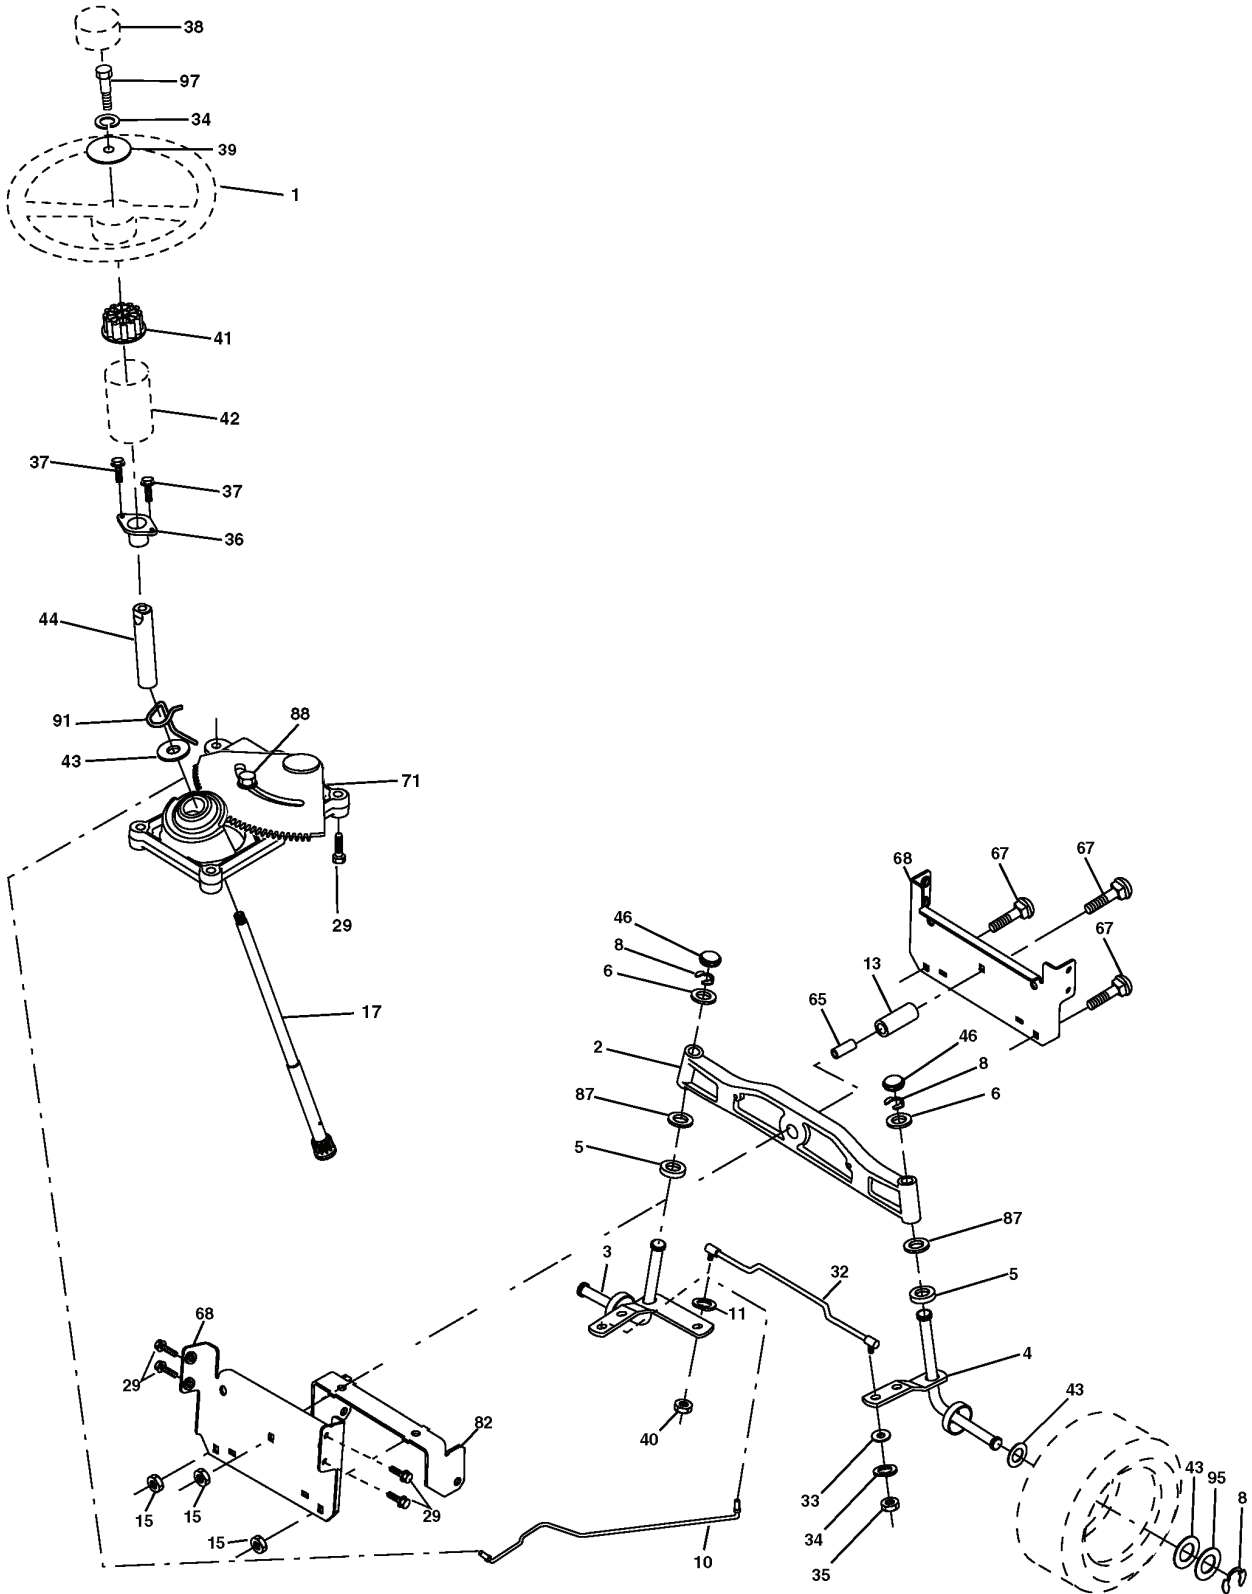

REPAIR PARTS

TRACTOR- -MODEL NO. CT151 (96061000100) PRODUCT NO. 954 17 02-07
STEERING ASSEMBLY

REF.	PART NO.	DESCRIPTION	REMARK	QTY.	KIT
1	532193651	STEERING WHEEL		1	
2	532184706	SHAFT		1	
3	532169840	SPINDLE		1	
4	532169839	SPINDLE		1	
5	532124931	WASHER		1	
6	532121748	WASHER		1	
8	812000029	RETAINER RING		1	
10	532175121	ROD		1	
11	810040600	WASHER		1	
13	532136518	PIPE		1	
15	532145212	NUT		1	
17	532190753	ROD		1	
29	817000612	SCREW		1	
32	532170162	ROD		1	
33	819111216	WASHER		1	
34	810040500	WASHER		1	
35	873540500	NUT		1	
36	532155099	BUSHING		1	
37	532152927	SCREW		1	
38	532193652	HUB		1	
39	819113812	WASHER		1	
40	532124701	NUT		1	
41	532186737	ADAPTER		1	
42	532169634	SLEEVE		1	
43	532121749	WASHER		1	
44	532190752	SHAFT		1	
46	532121232	HUB CAP		1	
65	532160367	SPACER		1	
67	872110618	BOLT		1	
68	532169827	SHAFT		1	
71	532175146	STEERING GEAR		1	
82	532169835	BRACKET		1	
87	532173966	WASHER		1	
88	532175118	BOLT		1	
91	532175553	SPRING		1	
95	532188967	WASHER		1	
97	874780564	BOLT		1