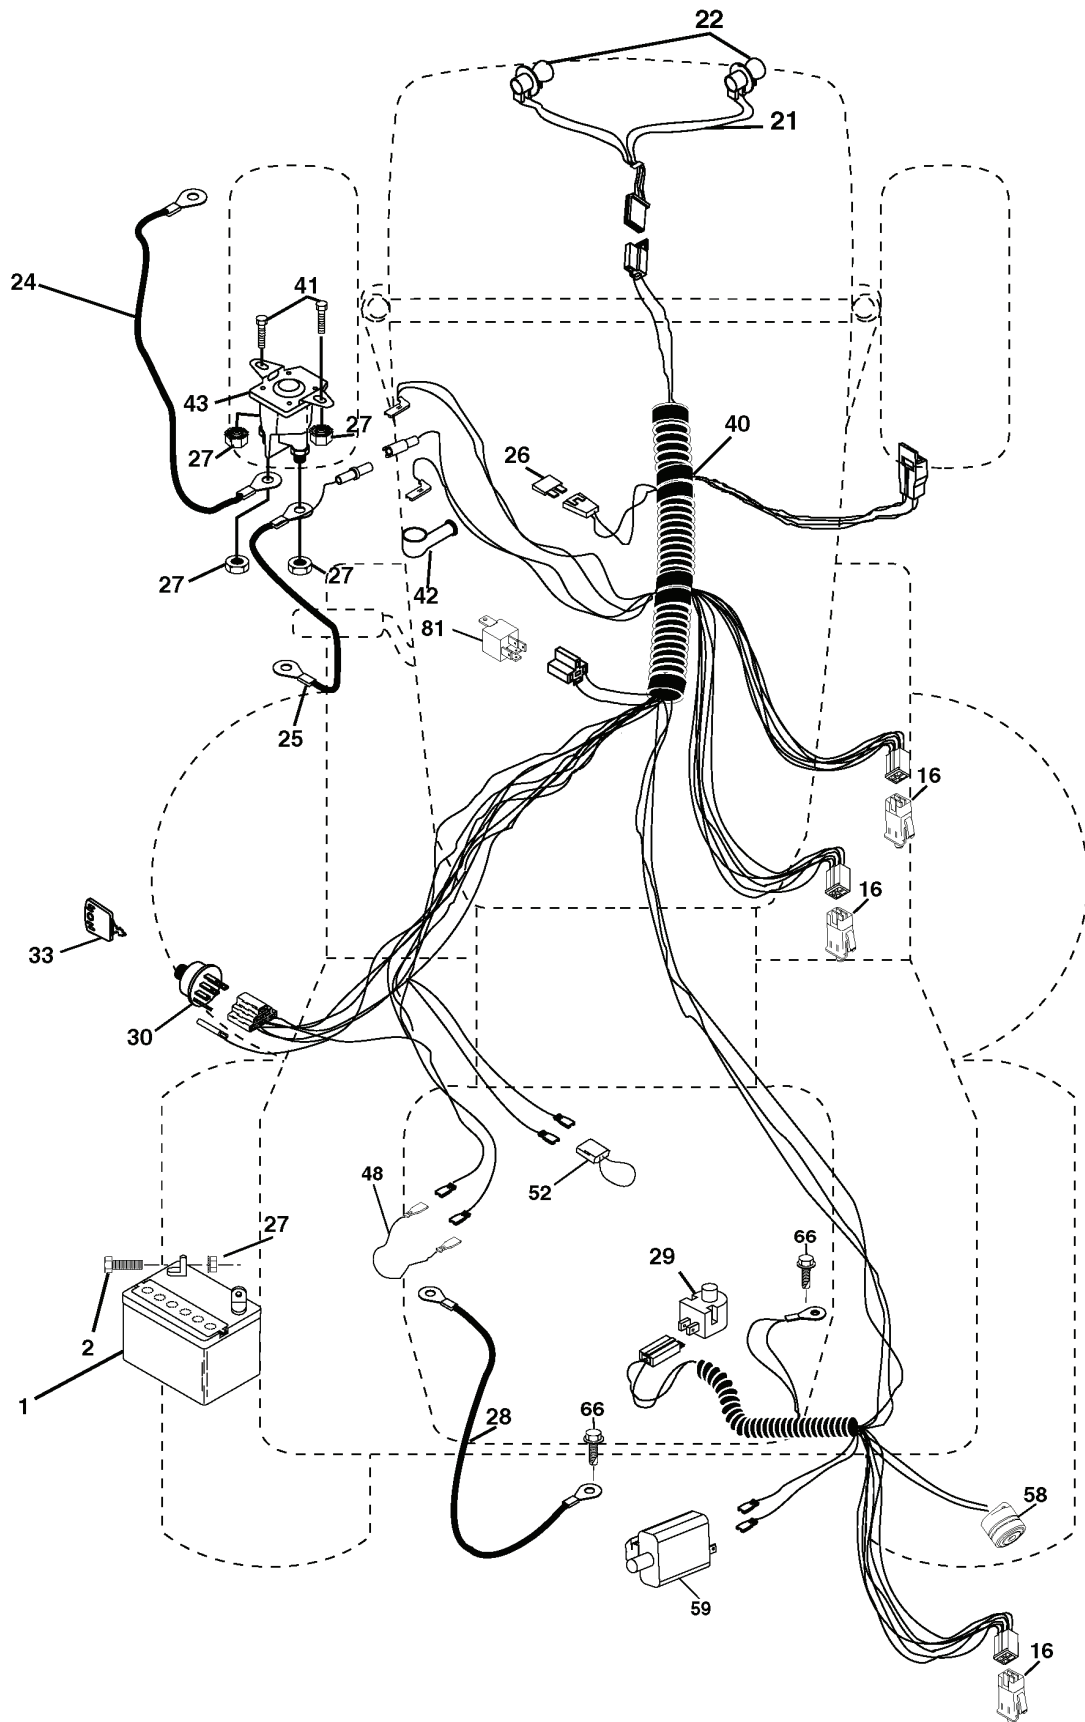

REPAIR PARTS

TRACTOR- -MODEL NO. CT151 (96061000100) PRODUCT NO. 954 17 02-07

WHEELS & TIRES

REF.	PART NO.	DESCRIPTION	REMARK	QTY.	KIT
1	532059192	CAP VALVE		1	
2	532065139	NIPPLE		1	
3	532106222	TIRE		1	
4	532059904	HOSE		1	
5	532138336	RIM		1	
6	532124957	FITTING		1	
7	532124959	BEARING		1	
8	532138337	RIM SPROCKET		1	
9	532106268	TIRE		1	
10	532124926	HOSE		1	
11	532175039	HUB CAP		1	
--	532144334	SEALING FOAM		1	

REPAIR PARTS

TRACTOR- -MODEL NO. CT151 (96061000100) PRODUCT NO. 954 17 02-07
ELECTRICAL

REF.	PART NO.	DESCRIPTION	REMARK	QTY.	KIT
1	532144927	BATTERY		1	
2	874760412	BOLT		1	
16	532176138	MICRO SWITCH		1	
21	532175688	HARNESS		1	
22	532004152	BULB		1	
24	532124780	CABLE		1	
25	532165987	CABLE		1	
26	532175158	FUSE		1	
27	873510400	NUT		1	
28	532127725	CABLE		1	
29	532121305	SWITCH		1	
30	532175566	SWITCH		1	
33	532140401	KEY		1	
40	532188036	HARNESS		1	
41	871110408	BOLT		1	
42	532131563	COVER		1	
43	532178861	SOLENOID		1	
48	532140844	ADAPTER		1	
52	532141940	WIRE		1	
58	532169419	BUZZER		1	
59	532180379	SWITCH FBI		1	
66	817490608	SCREW		1	
81	532109748	RELAY		1	