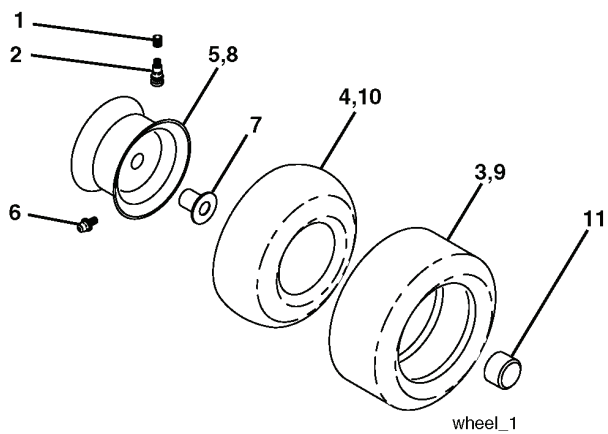

REPAIR PARTS

TRACTOR- -MODEL NO. CT151 (96061000100) PRODUCT NO. 954 17 02-07

WHEELS & TIRES

REF.	PART NO.	DESCRIPTION	REMARK	QTY.	KIT
1	532059192	CAP VALVE		1	
2	532065139	NIPPLE		1	
3	532106222	TIRE		1	
4	532059904	HOSE		1	
5	532138336	RIM		1	
6	532124957	FITTING		1	
7	532124959	BEARING		1	
8	532138337	RIM SPROCKET		1	
9	532106268	TIRE		1	
10	532124926	HOSE		1	
11	532175039	HUB CAP		1	
--	532144334	SEALING FOAM		1	