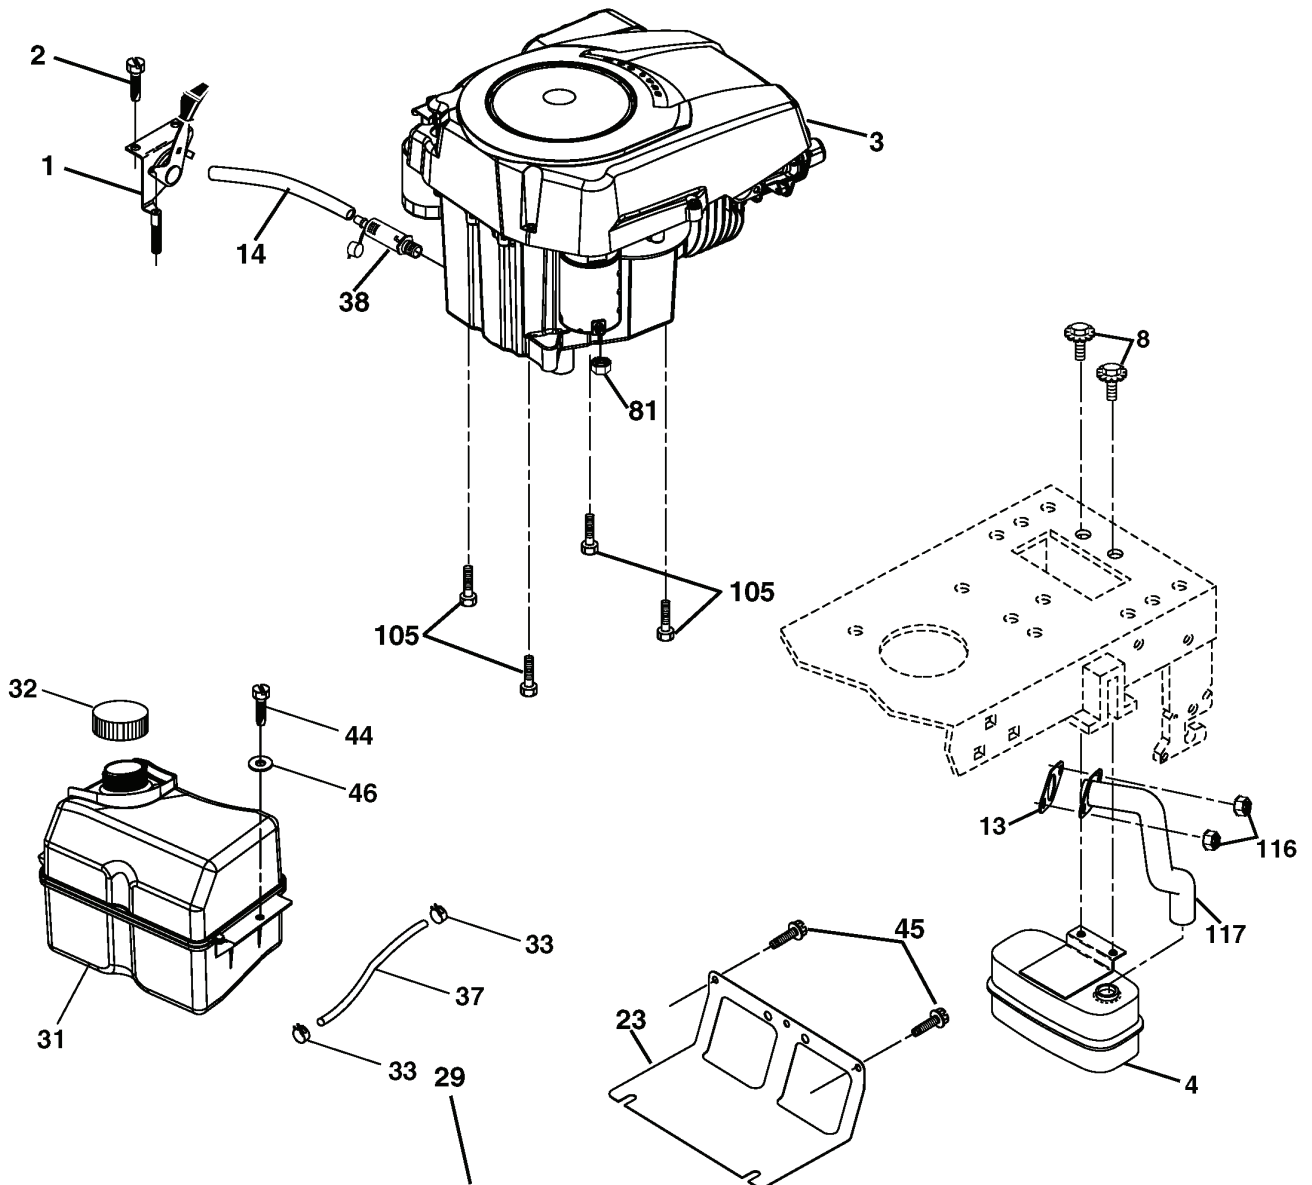

REPAIR PARTS

TRACTOR- -MODEL NO. CT151 (96061000100) PRODUCT NO. 954 17 02-07
ENGINE

OPTIONAL EQUIPMENT
Spark Arrester

REF.	PART NO.	DESCRIPTION	REMARK	QTY.	KIT
1	532170805	CONTROL THROT /CH FLAG		1	
2	817720408	SCREW		1	
4	532188655	MUFFLER		1	
8	532171877	BOLT		1	
13	532185909	GASKET		1	
14	532148456	TUBE		1	
23	532169837	HEAT SHIELD		1	
29	532137180	SPARK ARRESTER KIT		1	
31	532185534	TANK UNIT		1	
32	532140527	FUEL CAP		1	
33	532123487	HOSE CLAMP		1	
37	532137040	HOSE		1	
38	532181654	PLUG		1	
44	817670412	SCREW		1	
45	817000612	SCREW		1	
46	819091416	WASHER		1	
81	873510400	NUT		1	
105	817120616	SCREW		1	
116	532184362	NUT		1	
117	532188654	TUBE EXHAUST		1