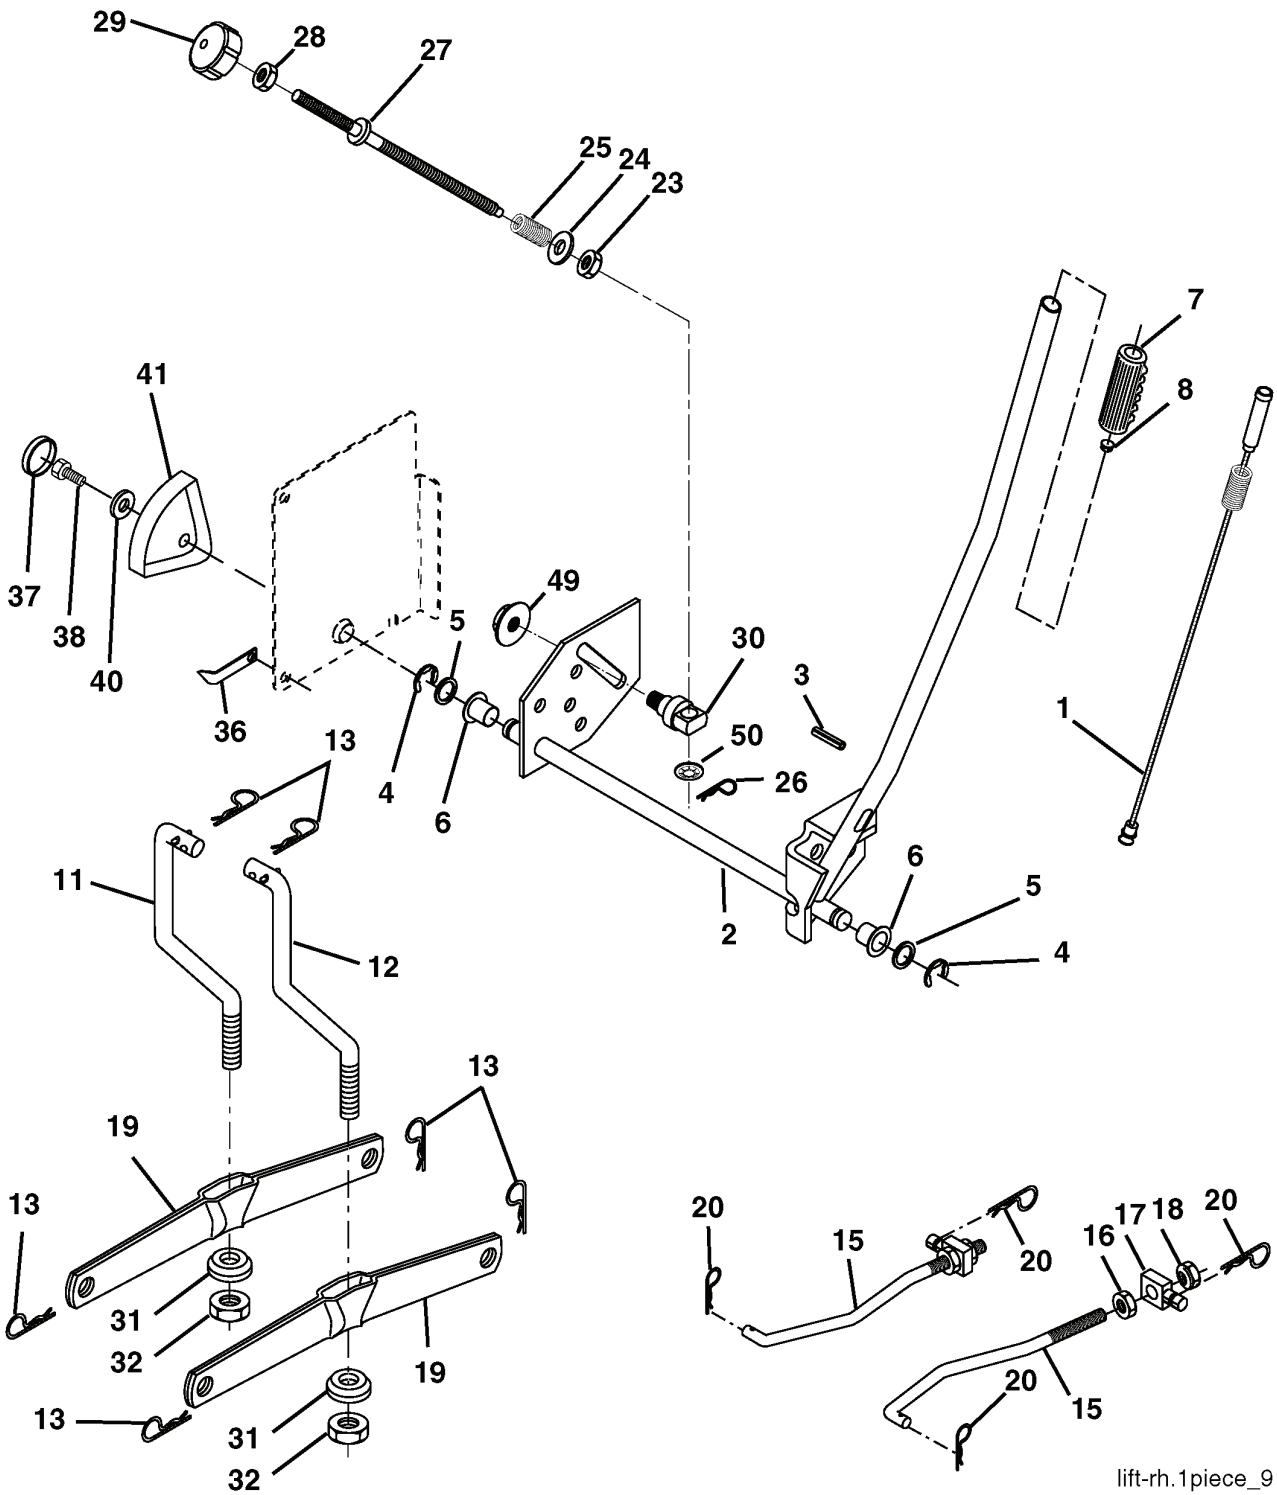

REPAIR PARTS

TRACTOR- -MODEL NO. CT151 (96061000100) PRODUCT NO. 954 17 02-07
MOWER LIFT

lift-rh.1piece_9

REF.	PART NO.	DESCRIPTION	REMARK	QTY.	KIT
1	532159460	WIRE		1	
2	532159471	LEVER		1	
3	532105767	PIN RETAINING SCREW		1	
4	812000002	RETAINER RING		1	
5	819211621	WASHER		1	
6	532120183	BEARING		1	
7	532125631	HANDLE		1	
8	532124526	KNOB		1	
11	532165829	ROD		1	
12	532165831	ROD		1	
13	532124670	RETAINER RING		1	
15	532173288	LINK		1	
16	873350800	NUT		1	
17	532175689	BRACKET		1	
18	873800800	NUT		1	
19	532139868	LEVER		1	
20	532163552	CLIP		1	
23	532110807	NUT		1	
24	819131016	WASHER		1	
25	532124874	SPRING		1	
26	532169484	PIN		1	
27	532126971	LEVER		1	
28	873350600	NUT		1	
29	532138057	KNOB		1	
30	532150233	TRUNNION		1	
31	532169865	BEARING		1	
32	873540600	NUT		1	
36	532155097	INDICATOR		1	
37	532123935	PLUG		1	
38	817060516	SCREW		1	
40	819112410	WASHER		1	
41	532123934	INDICATOR		1	
49	532145212	NUT		1	
50	532110452	NUT		1