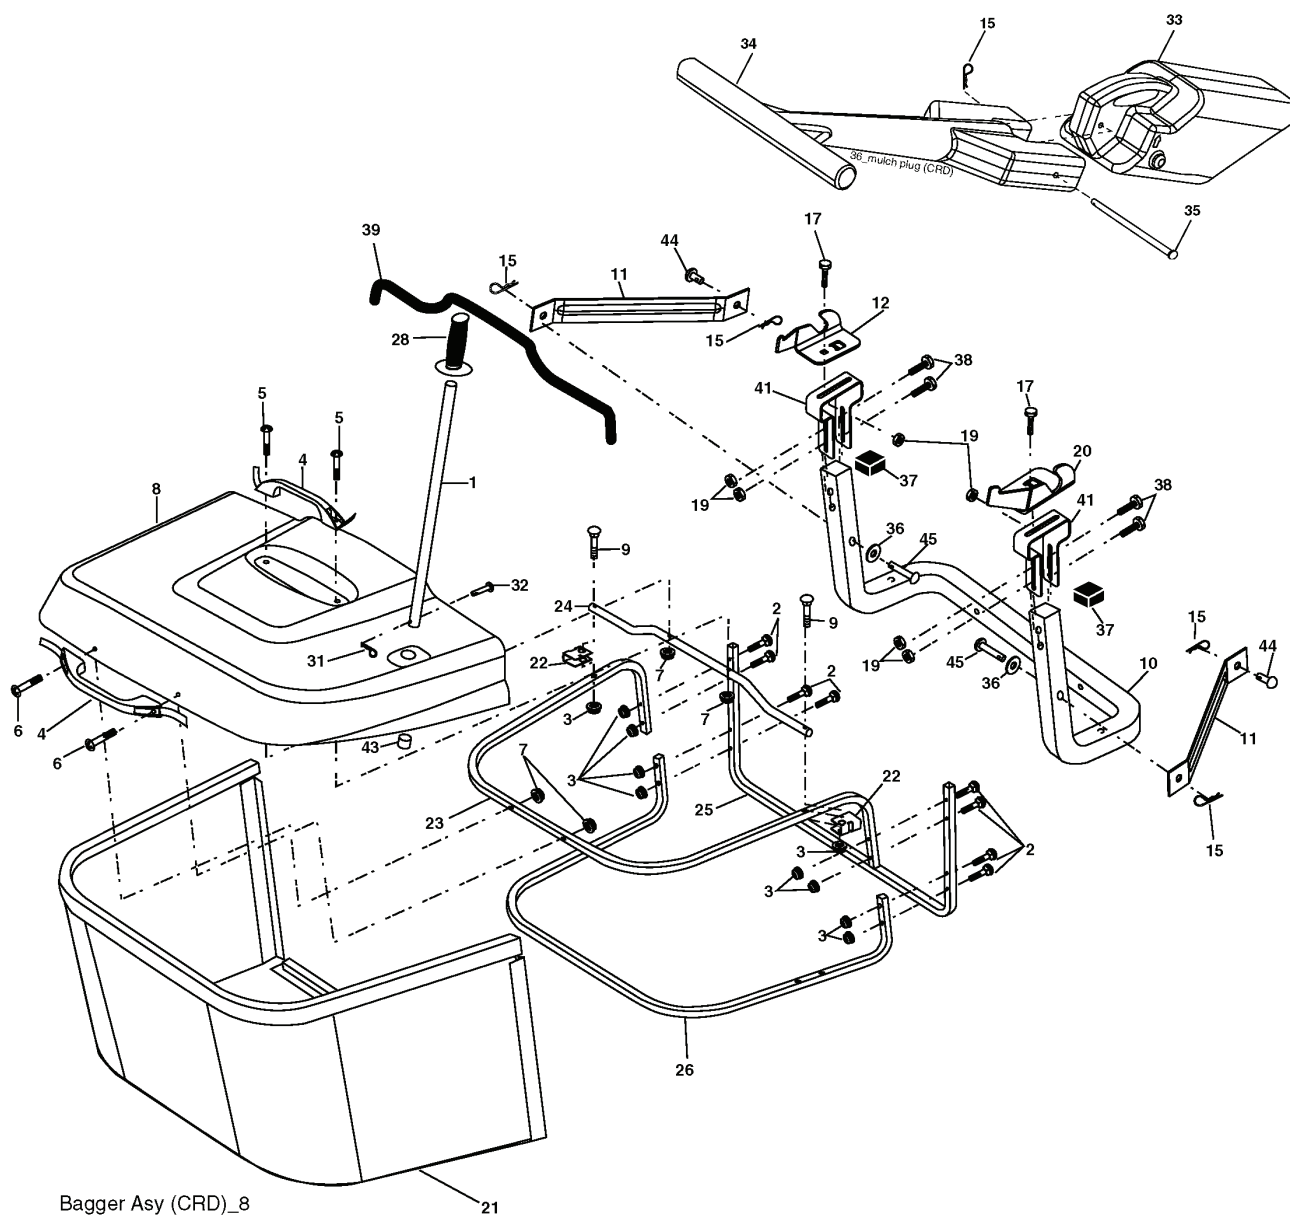

REPAIR PARTS

TRACTOR- -MODEL NO. CT151 (96061000100) PRODUCT NO. 954 17 02-07
BAGGER

Bagger Asy (CRD)_8

21

REF.	PART NO.	DESCRIPTION	REMARK	QTY.	KIT
1	532165249	ROD		1	
2	872140416	BOLT		1	
3	532123976	LOCKNUT		1	
4	532169916	HANDLE		1	
5	874981024	SCREW		1	
6	874981032	SCREW		1	
7	873401000	NUT		1	
8	532181095	COVER		1	
9	872140418	BOLT		1	
10	532181282	TUBE		1	
11	532165719	ROD		1	
12	532188848	BRACKET		1	
15	532124670	RETAINER RING		1	
17	872140506	BOLT		1	
19	873900500	NUT		1	
20	532188847	BRACKET		1	
21	532180880	BAG		1	
22	532165781	CLAMP		1	
23	532165782	FRAME		1	
24	532165783	FRAME		1	
25	532180124	TUBE		1	
26	532165785	FRAME		1	
28	532165787	HANDLE		1	
31	532169484	PIN		1	
32	532126875	RIVET		1	
33	532165571	PLUG		1	
34	532165570	HANDLE		1	
35	532165572	PIN RETAINING SCREW		1	
36	819132012	WASHER		1	
37	532175401	PLUG		1	
38	872010520	BOLT		1	
39	532180985	SEAL		1	
41	532169683	BRACKET		1	
43	532174083	PLUG		1	
44	532193312	PIN CLEVIS		1	
45	532193313	PIN		1