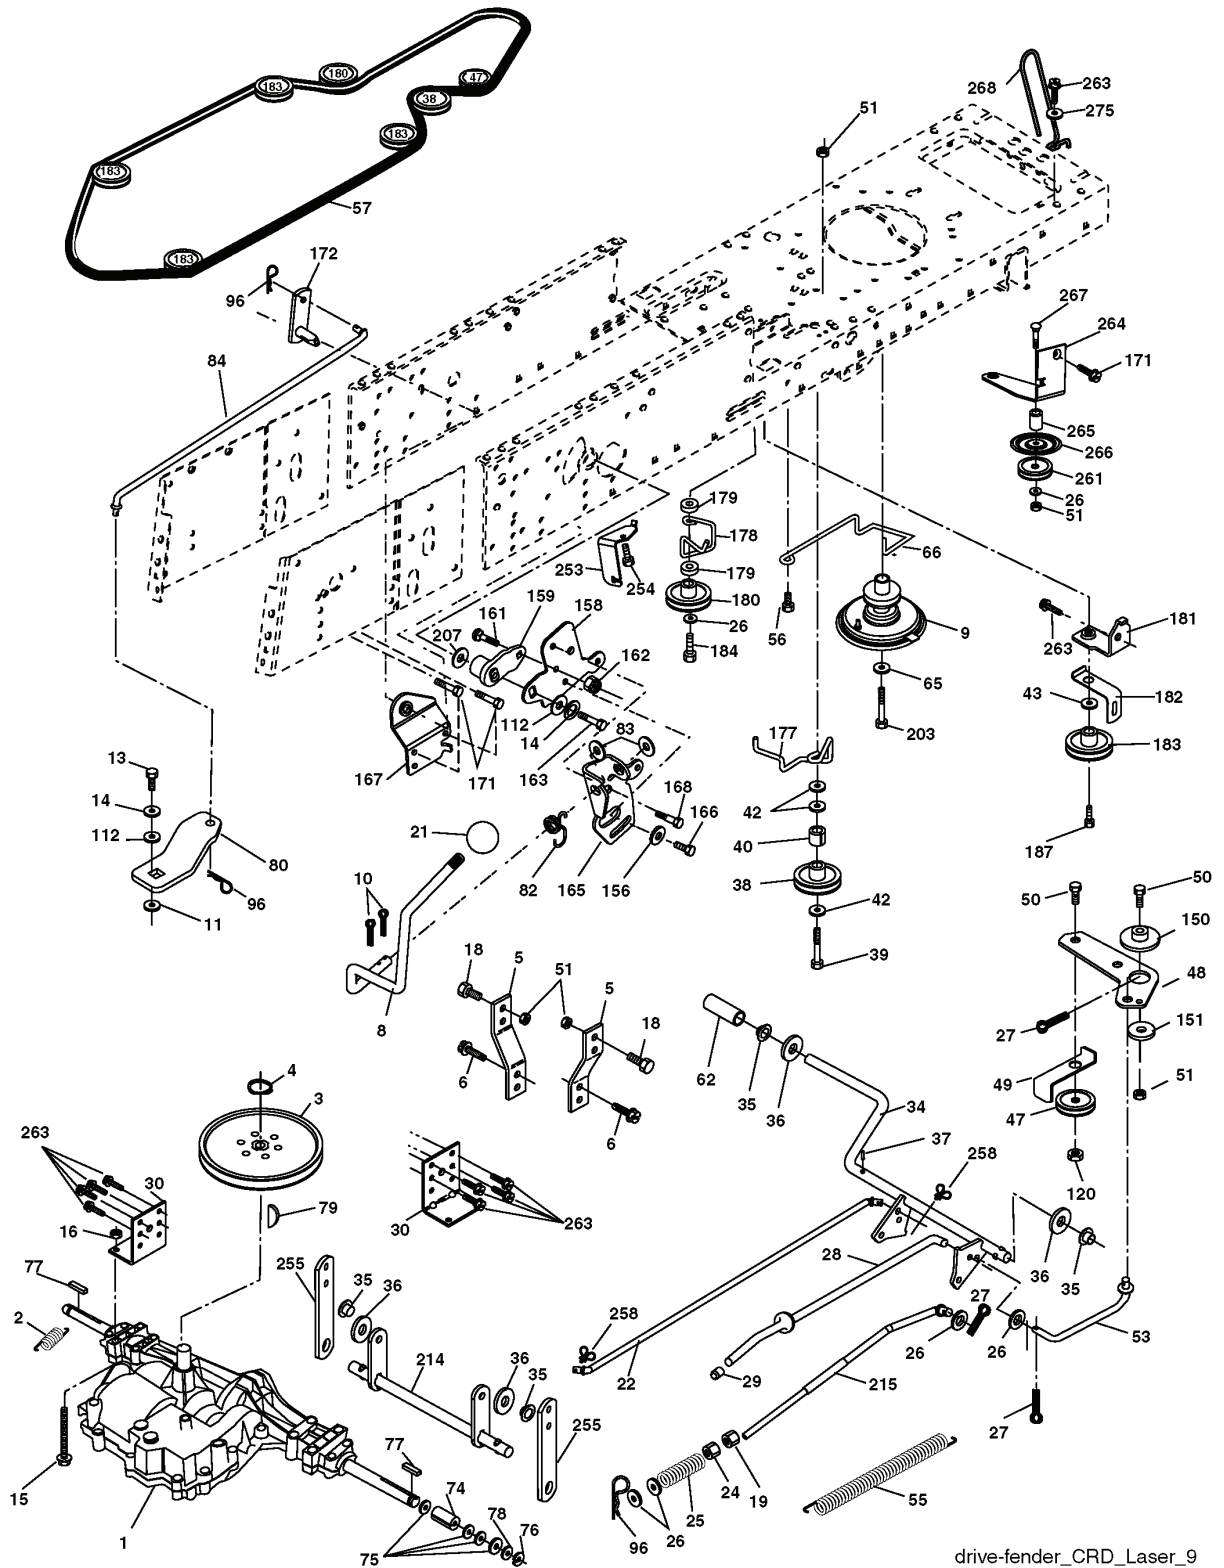

REPAIR PARTS

TRACTOR- -MODEL NO. CT151 (HECT151C) PRODUCT NO. 954 17 02-07
DRIVE

REF.	PART NO.	DESCRIPTION	REMARK	QTY.	KIT
2	532146682	SPRING		1	
3	532165999	PULLEY		1	
4	812000028	CLIP		1	
5	532121520	BRACKET		1	
6	817060512	SCREW		1	
8	532165619	ROD		1	
9	532180354	CLUTCH		1	
10	876020416	SPLIT PIN		1	
11	532105701	WASHER		1	
13	874550412	BOLT		1	
14	810040400	WASHER		1	
15	874490544	SCREW		1	
16	873800500	LOCK NUT		1	
18	874780616	BOLT		1	
19	873800600	NUT		1	
21	532121274	KNOB		1	
22	532175607	ROD		1	
24	873350600	NUT		1	
25	532106888	SPRING		1	
26	819131316	WASHER		1	
27	876020412	SPLIT PIN		1	
28	532175765	SHAFT		1	
29	532071673	COVER		1	
30	532174973	BRACKET		1	
34	532175578	SHAFT		1	
35	532120183	BEARING		1	
36	819211616	WASHER		1	
37	532124963	PIN RETAINING SCREW		1	
38	532165936	PULLEY		1	
39	874760644	BOLT		1	
40	532124965	SPACER		1	
42	819131312	WASHER		1	
43	819111012	WASHER		1	
47	532127783	PULLEY		1	
48	532154407	GUIDE		1	
49	532123205	BELT GUIDE		1	
50	872110612	BOLT		1	
51	873680600	NUT		1	
53	532105710	LINK		1	
55	532105709	SPRING		1	
56	817060620	SCREW		1	
57	532165631	BELT		1	
62	532123533	PEDAL RUBBER		1	
65	810040700	WASHER		1	
66	532154778	TENSIONER		1	
74	532137057	SPACER		1	
75	532121749	WASHER		1	
76	812000001	RETAINER RING		1	
77	532123583	KEY		1	
78	532121748	WASHER		1	
79	532125096	WOODRUFF KEY		1	
80	532145090	LEVER		1	
82	532165711	SPRING		1	
83	819171216	WASHER		1	
84	532165621	LINK		1	
96	532124788	RETAINER RING		1	
112	819091210	WASHER		1	
120	873900600	NUT		1	
150	532165850	BUSHING		1	
151	819133210	WASHER		1	
156	532166002	WASHER		1	
158	532165589	BRACKET		1	
159	532183900	LEVER		1	
161	872140406	BOLT		1	
162	873680400	NUT		1	
163	874780416	BOLT		1	
165	532165623	BRACKET		1	
166	817490510	SCREW		1	
167	532165588	BRACKET		1	
168	532165492	BOLT		1	
171	817490608	SCREW		1	
172	532165635	SHAFT		1	
177	532165932	HOLDER		1	
178	532165933	HOLDER		1	
179	532120958	WASHER		1	
180	532165630	PULLEY		1	
181	532180211	BRACKET		1	
182	532182682	BELT GUIDE		1