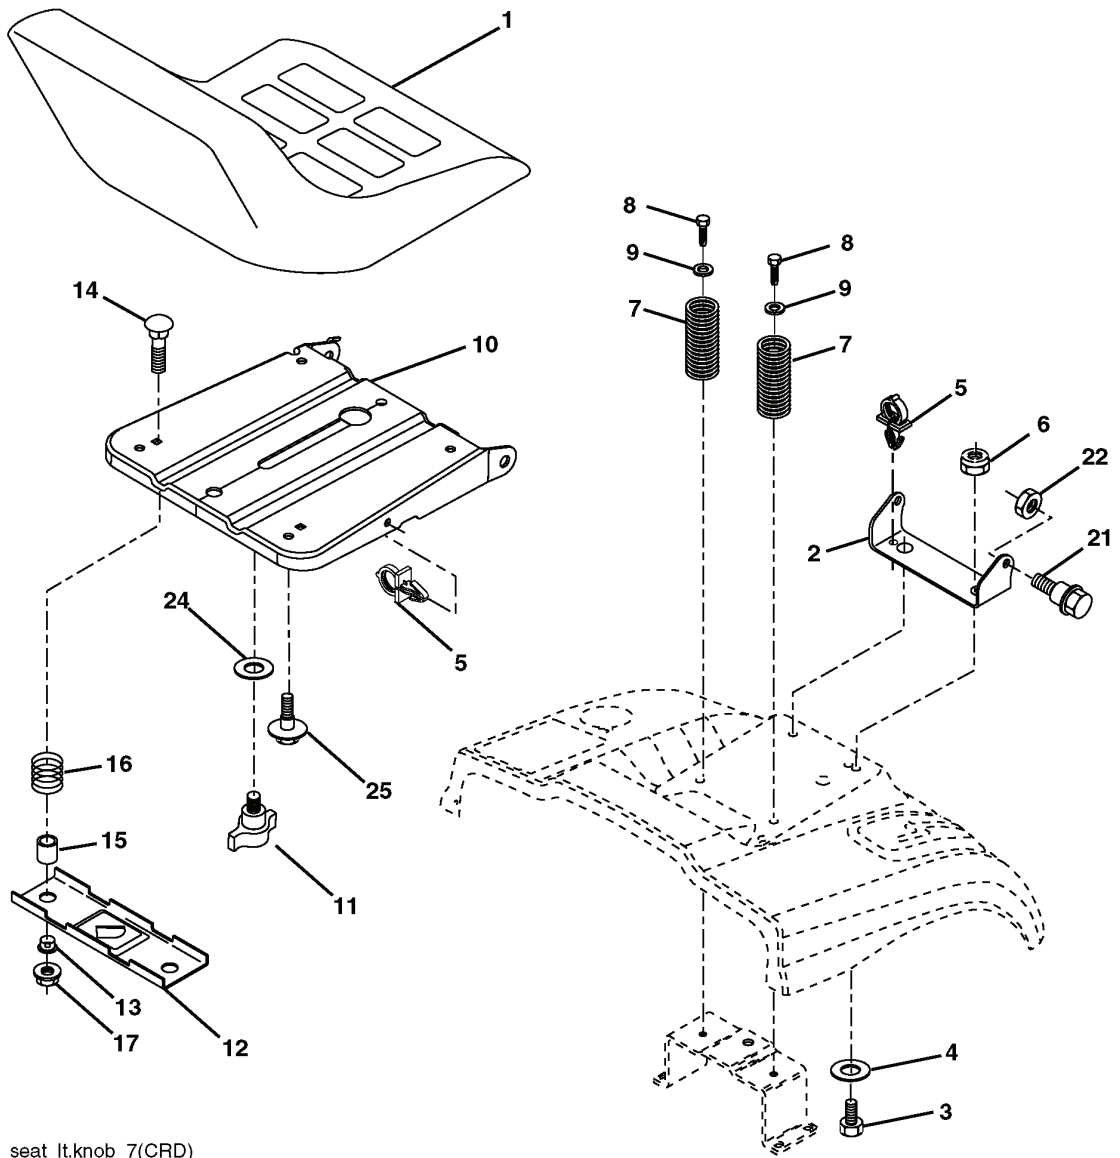

REPAIR PARTS

TRACTOR- -MODEL NO. CT151 (HECT151C) PRODUCT NO. 954 17 02-07
SEAT ASSEMBLY

seat_lt.knob_7(CRD)

REF.	PART NO.	DESCRIPTION	REMARK	QTY.	KIT
1	532184992	SEAT		1	
2	532140551	BRACKET		1	
3	871110616	SCREW		1	
4	819131610	WASHER		1	
5	532145006	CLIP		1	
6	873800600	NUT		1	
7	532124181	SPRING		1	
8	817000616	SCREW		1	
9	819131614	WASHER		1	
10	532182493	BRACKET		1	
11	532166369	WING NUT		1	
12	532121246	BRACKET		1	
13	532121248	BUSHING		1	
14	872050412	BOLT		1	
15	532134300	SPACER		1	
16	532121250	SPRING		1	
17	532123976	LOCKNUT		1	
21	532171852	BOLT		1	
22	873800500	LOCK NUT		1	
24	819171912	WASHER		1	
25	532127018	BOLT		1	