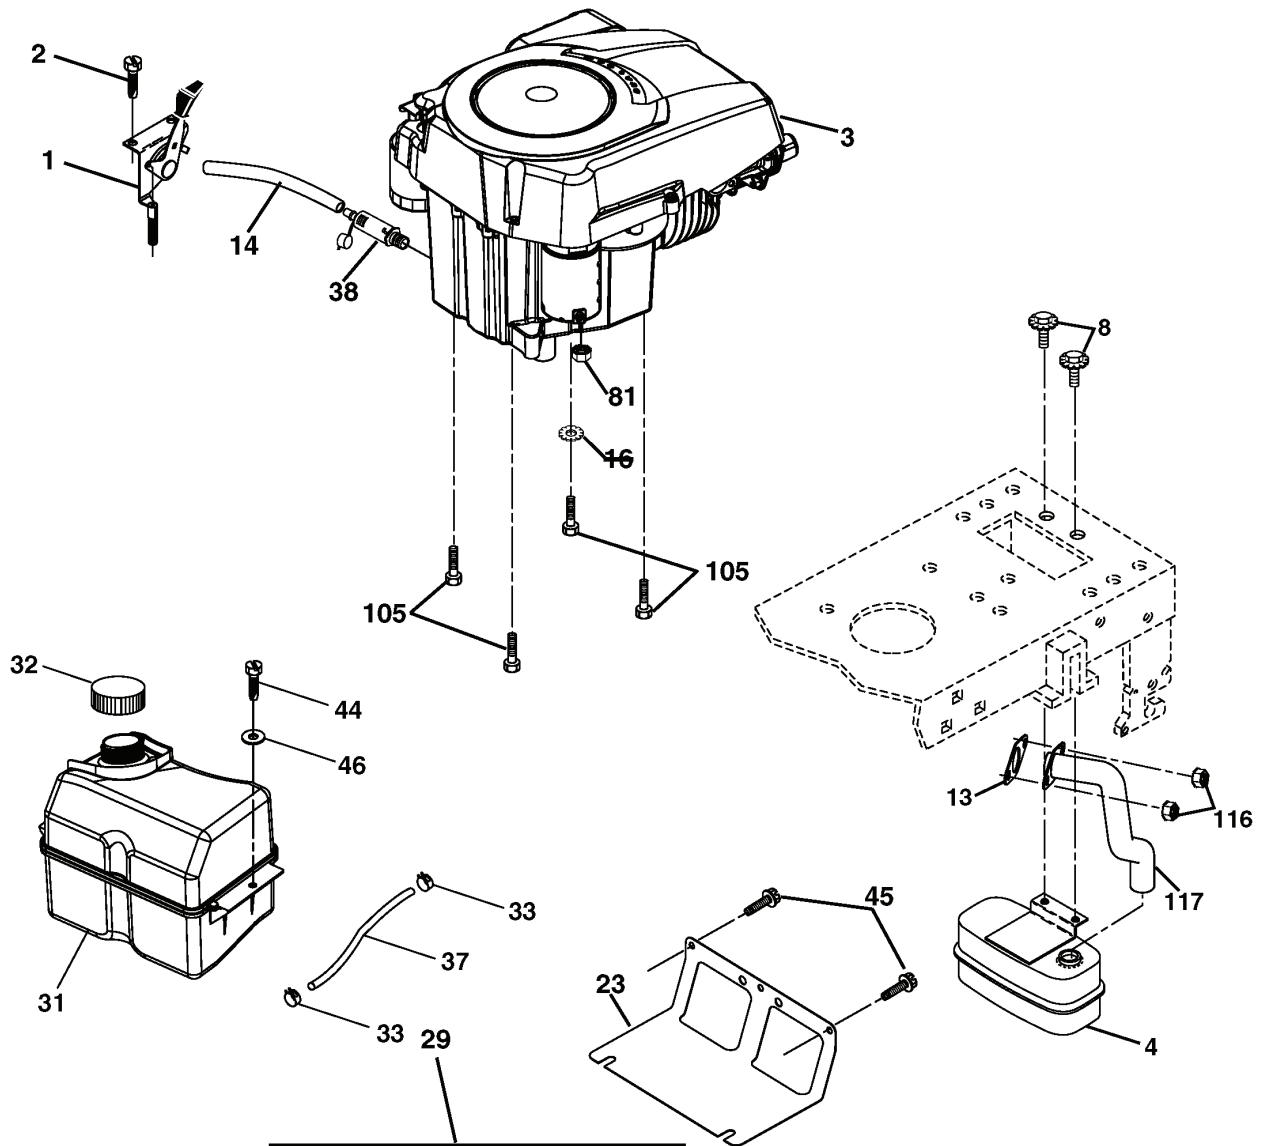

REPAIR PARTS

TRACTOR- -MODEL NO. CT151 (HECT151C) PRODUCT NO. 954 17 02-07
SEAT ASSEMBLY

seat_lt.knob_7(CRD)

REF.	PART NO.	DESCRIPTION	REMARK	QTY.	KIT
1	532184992	SEAT		1	
2	532140551	BRACKET		1	
3	871110616	SCREW		1	
4	819131610	WASHER		1	
5	532145006	CLIP		1	
6	873800600	NUT		1	
7	532124181	SPRING		1	
8	817000616	SCREW		1	
9	819131614	WASHER		1	
10	532182493	BRACKET		1	
11	532166369	WING NUT		1	
12	532121246	BRACKET		1	
13	532121248	BUSHING		1	
14	872050412	BOLT		1	
15	532134300	SPACER		1	
16	532121250	SPRING		1	
17	532123976	LOCKNUT		1	
21	532171852	BOLT		1	
22	873800500	LOCK NUT		1	
24	819171912	WASHER		1	
25	532127018	BOLT		1	

REPAIR PARTS

TRACTOR- -MODEL NO. CT151 (HECT151C) PRODUCT NO. 954 17 02-07
ENGINE

OPTIONAL EQUIPMENT
Spark Arrester

REF.	PART NO.	DESCRIPTION	REMARK	QTY.	KIT
1	532170805	CONTROL THROT /CH FLAG		1	
2	817720408	SCREW		1	
4	532188655	MUFFLER		1	
8	532171877	BOLT		1	
13	532185909	GASKET		1	
14	532148456	TUBE		1	
23	532169837	HEAT SHIELD		1	
29	532137180	SPARK ARRESTER KIT		1	
31	532183361	TANK		1	
32	532140527	FUEL CAP		1	
33	532123487	HOSE CLAMP		1	
37	532137040	HOSE		1	
38	532181654	PLUG		1	
44	817670412	SCREW		1	
45	817000612	SCREW		1	
46	819091416	WASHER		1	
81	873510400	NUT		1	
105	817120616	SCREW		1	
116	532184362	NUT		1	
117	532188654	TUBE EXHAUST		1	

REPAIR PARTS

TRACTOR- -MODEL NO. CT151 (HECT151C) PRODUCT NO. 954 17 02-07
DECALS

REF.	PART NO.	DESCRIPTION	REMARK	QTY.	KIT
1	532191143	DECAL		1	
2	532145498	DECAL		1	
3	532188923	DECAL		1	
4	532189147	DECALC.VOLLUTE MOTEUR		1	
5	532188925	DECAL		1	
7	532188921	DECAL		1	
8	532159737	DECAL		1	
9	532188929	DECAL		1	
10	532145005	DECAL		1	
11	532182166	DECAL		1	
12	532180432	DECAL		1	
14	532159736	DECAL		1	
17	532140837	DECAL		1	
21	532166286	DECAL		1	
--	532138311	DECAL		1	
--	532181091	PLATE		1	
--	532181090	PLATE		1	
--	532182621	DECAL		1	
--	532180435	DECAL		1	
--	532191670			1	
--	532191671			1	