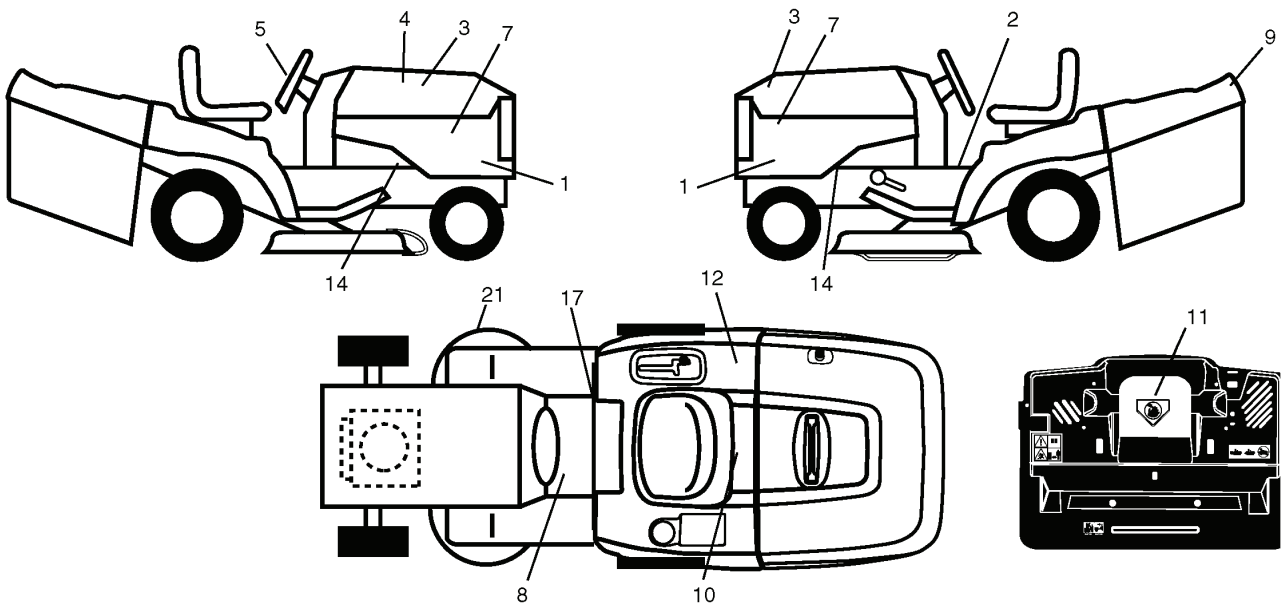

REPAIR PARTS

TRACTOR- -MODEL NO. CT151 (HECT151C) PRODUCT NO. 954 17 02-07
SEAT ASSEMBLY

seat_lt.knob_7(CRD)

REF.	PART NO.	DESCRIPTION	REMARK	QTY.	KIT
1	532184992	SEAT		1	
2	532140551	BRACKET		1	
3	871110616	SCREW		1	
4	819131610	WASHER		1	
5	532145006	CLIP		1	
6	873800600	NUT		1	
7	532124181	SPRING		1	
8	817000616	SCREW		1	
9	819131614	WASHER		1	
10	532182493	BRACKET		1	
11	532166369	WING NUT		1	
12	532121246	BRACKET		1	
13	532121248	BUSHING		1	
14	872050412	BOLT		1	
15	532134300	SPACER		1	
16	532121250	SPRING		1	
17	532123976	LOCKNUT		1	
21	532171852	BOLT		1	
22	873800500	LOCK NUT		1	
24	819171912	WASHER		1	
25	532127018	BOLT		1	

REPAIR PARTS

TRACTOR- -MODEL NO. CT151 (HECT151C) PRODUCT NO. 954 17 02-07
ENGINE

OPTIONAL EQUIPMENT
Spark Arrester

REF.	PART NO.	DESCRIPTION	REMARK	QTY.	KIT
1	532170805	CONTROL THROT /CH FLAG		1	
2	817720408	SCREW		1	
4	532188655	MUFFLER		1	
8	532171877	BOLT		1	
13	532185909	GASKET		1	
14	532148456	TUBE		1	
23	532169837	HEAT SHIELD		1	
29	532137180	SPARK ARRESTER KIT		1	
31	532183361	TANK		1	
32	532140527	FUEL CAP		1	
33	532123487	HOSE CLAMP		1	
37	532137040	HOSE		1	
38	532181654	PLUG		1	
44	817670412	SCREW		1	
45	817000612	SCREW		1	
46	819091416	WASHER		1	
81	873510400	NUT		1	
105	817120616	SCREW		1	
116	532184362	NUT		1	
117	532188654	TUBE EXHAUST		1	

REPAIR PARTS

TRACTOR- -MODEL NO. CT151 (HECT151C) PRODUCT NO. 954 17 02-07
DECALS

REF.	PART NO.	DESCRIPTION	REMARK	QTY.	KIT
1	532191143	DECAL		1	
2	532145498	DECAL		1	
3	532188923	DECAL		1	
4	532189147	DECALC.VOLLUTE MOTEUR		1	
5	532188925	DECAL		1	
7	532188921	DECAL		1	
8	532159737	DECAL		1	
9	532188929	DECAL		1	
10	532145005	DECAL		1	
11	532182166	DECAL		1	
12	532180432	DECAL		1	
14	532159736	DECAL		1	
17	532140837	DECAL		1	
21	532166286	DECAL		1	
--	532138311	DECAL		1	
--	532181091	PLATE		1	
--	532181090	PLATE		1	
--	532182621	DECAL		1	
--	532180435	DECAL		1	
--	532191670			1	
--	532191671			1	