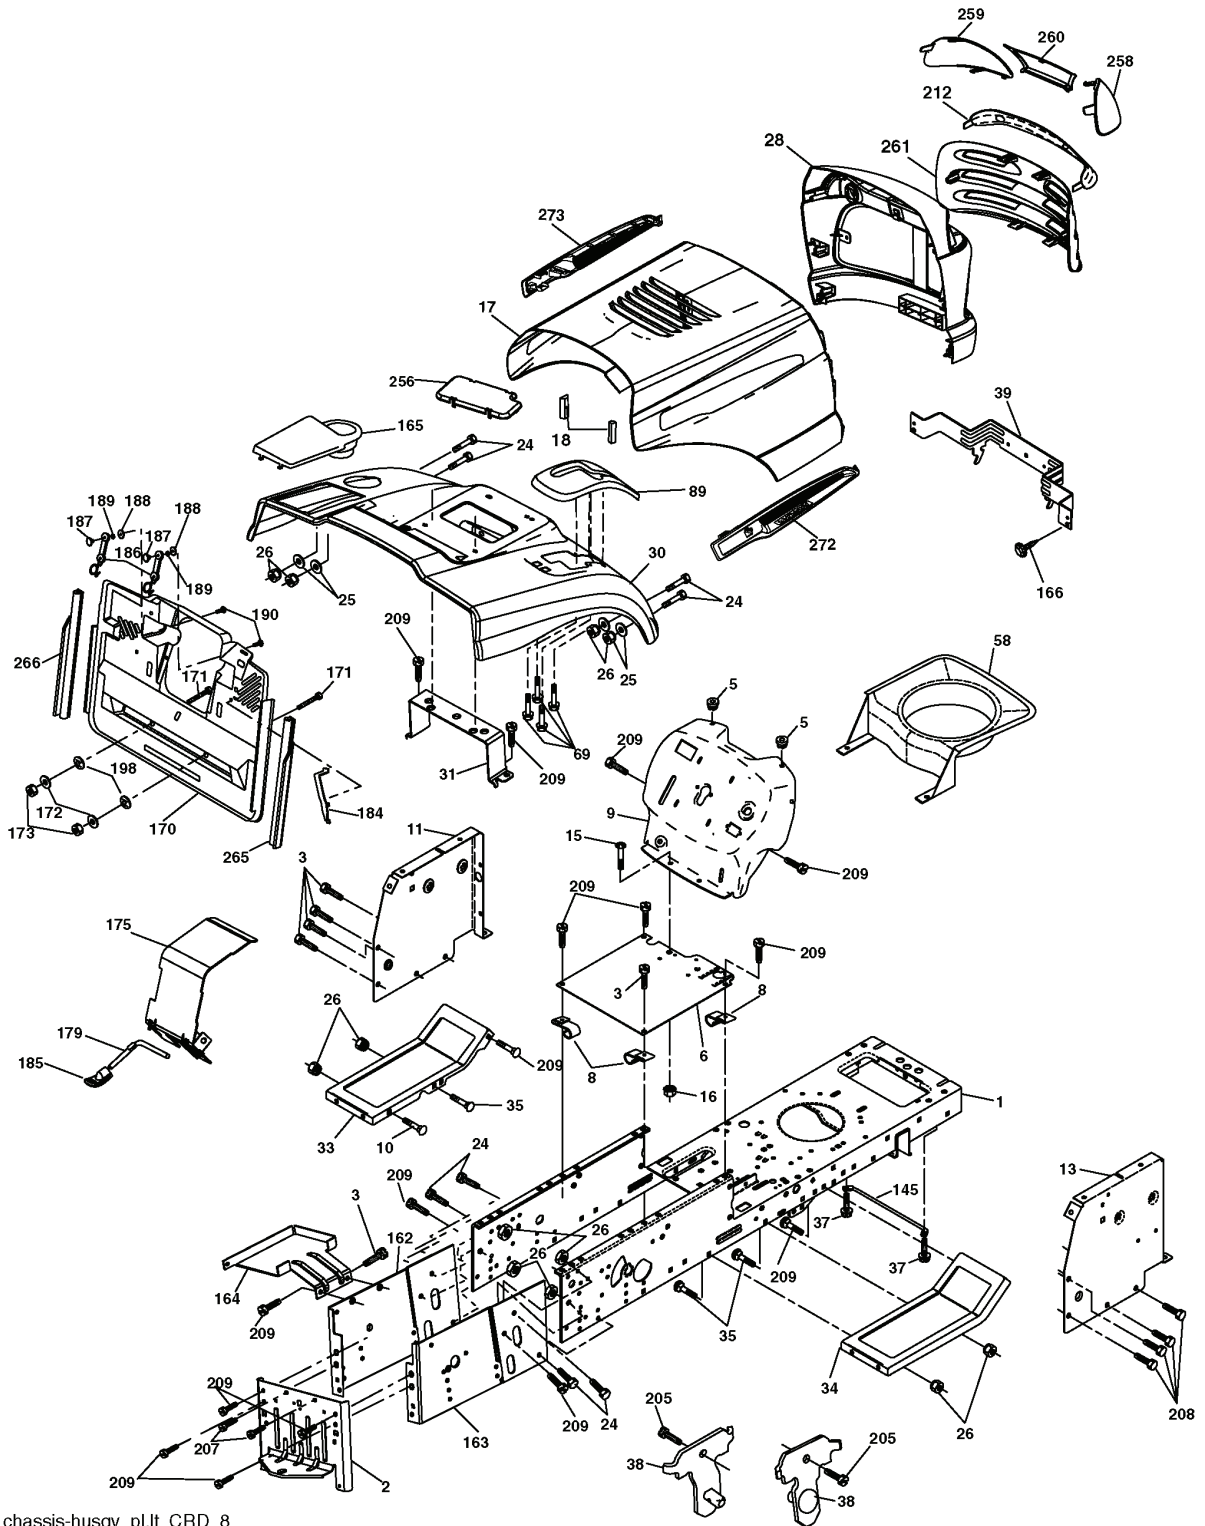

REPAIR PARTS

TRACTOR- -MODEL NO. CT151 (HECT151C) PRODUCT NO. 954 17 02-07
CHASSIS AND ENCLOSURES

REF.	PART NO.	DESCRIPTION	REMARK	QTY.	KIT
1	532174620	CHASSIS		1	
2	532180384	DRAWBAR		1	
3	817060612	SCREW		1	
5	532155272	DAMPER		1	
6	532184419	PLATE		1	
8	532126471	CLIP		1	
9	532188911	TABLEAU DE BORD		1	
10	872140608	BOLT		1	
11	532174996	DASHBOARD		1	
13	532172106	DASH		1	
15	874180512	SCREW		1	
16	873510500	NUT		1	
17	532188893	HOOD		1	
18	532184921	BUMPER		1	
24	874780616	BOLT		1	
25	819131312	WASHER		1	
26	873800600	NUT		1	
28	532183538	GRILL		1	
30	532179645	FENDER		1	
31	532165156	BRACKET		1	
33	532181057	FOOTREST		1	
34	532181058	FOOTREST		1	
35	872110606	BOLT		1	
37	817490508	SCREW		1	
38	532181748	BRACKET		1	
39	532174714	BRACKET PIVOT LASER LT		1	
58	532187154	DUCT		1	
69	532142432	SCREW		1	
89	532182635	CONSOLE		1	
145	532156524	SHAFT		1	
162	532180382	BRACKET		1	
163	532180383	BRACKET		1	
164	532165605	SUPPORT		1	
165	532181100	COVER		1	
166	532171875	SCREW		1	
170	532178862	PLATE		1	
171	872140620	BOLT		1	
172	819132016	WASHER		1	
173	873510600	NUT		1	
175	532188203	DOOR TRAP		1	
179	532180376	ROD		1	
184	532174662	BRACKET		1	
185	532181101	KNOB		1	
186	532160793	LATCH		1	
187	532125004	NUT		1	
188	819061216	WASHER		1	
189	810071000	WASHER		1	
190	871081010	SCREW		1	
198	532168937	WASHER		1	
205	817490608	SCREW		1	
207	817670508	SCREW		1	
208	817670608	SCREW		1	
209	817000612	SCREW		1	
212	532183548	INSERT		1	
256	532181361	COVER		1	
258	532185213	LENS		1	
259	532185214	LENS		1	
260	532185216	INSERT		1	
261	532185212	INSERT		1	
265	532185704	SEALING		1	
266	532185703	SEALING		1	
272	532188895	VENT HOOD LH		1	
273	532188896	VENT HOOD RH		1	
--	532187801	PLUG		1