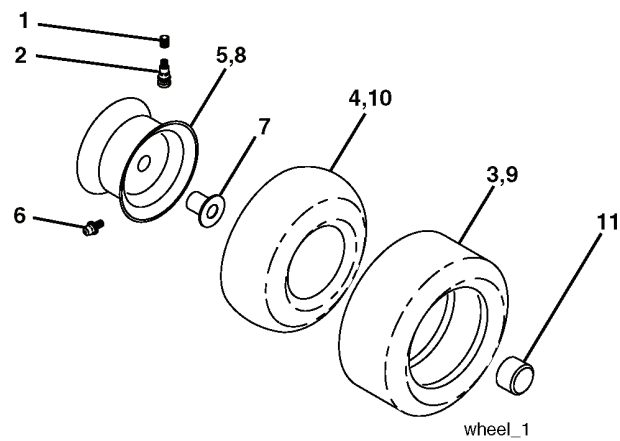

REPAIR PARTS

TRACTOR- -MODEL NO. CT151 (HECT151C) PRODUCT NO. 954 17 02-07

WHEELS & TIRES

REF.	PART NO.	DESCRIPTION	REMARK	QTY.	KIT
1	532059192	CAP VALVE		1	
2	532065139	NIPPLE		1	
3	532106222	TIRE		1	
4	532059904	HOSE		1	
5	532138336	RIM		1	
6	532124957	FITTING		1	
7	532124959	BEARING		1	
8	532138337	RIM SPROCKET		1	
9	532106268	TIRE		1	
10	532124926	HOSE		1	
11	532175039	HUB CAP		1	
--	532144334	SEALING FOAM		1