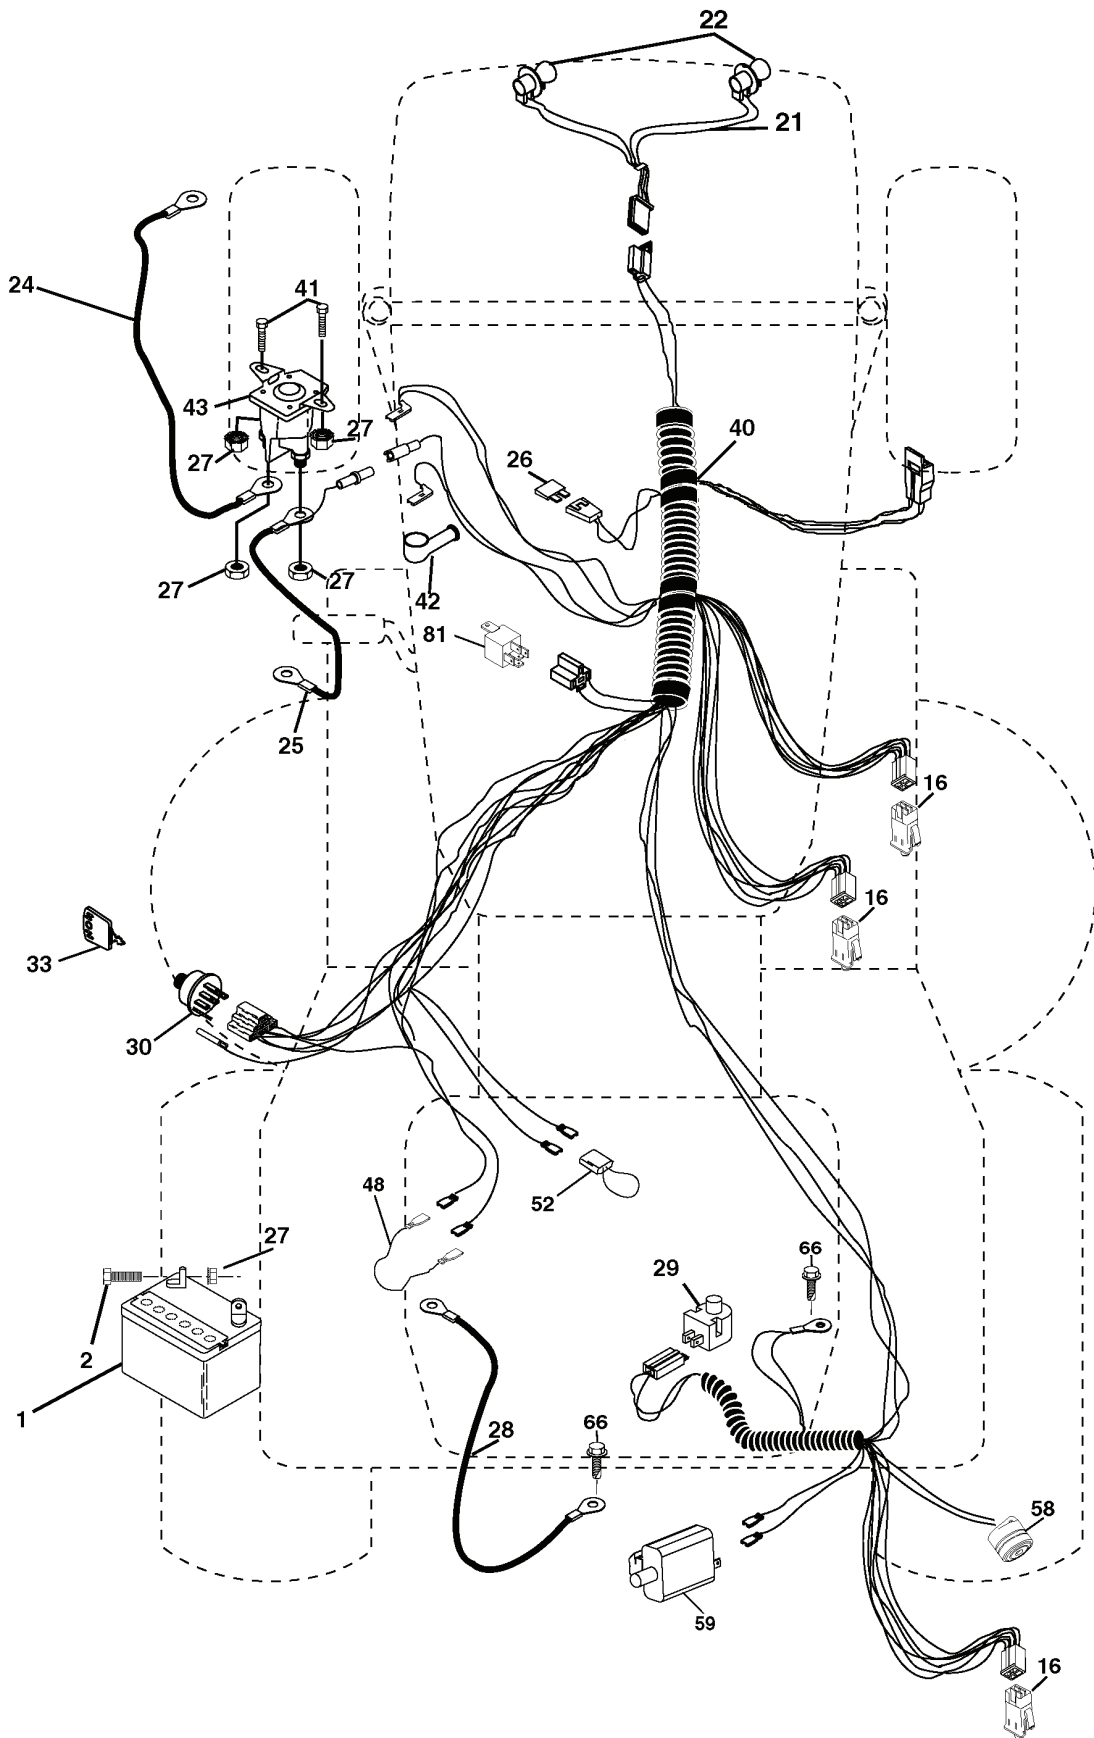

REPAIR PARTS

TRACTOR- -MODEL NO. CT151 (HECT151C) PRODUCT NO. 954 17 02-07
SEAT ASSEMBLY

seat_lt.knob_7(CRD)

REF.	PART NO.	DESCRIPTION	REMARK	QTY.	KIT
1	532184992	SEAT		1	
2	532140551	BRACKET		1	
3	871110616	SCREW		1	
4	819131610	WASHER		1	
5	532145006	CLIP		1	
6	873800600	NUT		1	
7	532124181	SPRING		1	
8	817000616	SCREW		1	
9	819131614	WASHER		1	
10	532182493	BRACKET		1	
11	532166369	WING NUT		1	
12	532121246	BRACKET		1	
13	532121248	BUSHING		1	
14	872050412	BOLT		1	
15	532134300	SPACER		1	
16	532121250	SPRING		1	
17	532123976	LOCKNUT		1	
21	532171852	BOLT		1	
22	873800500	LOCK NUT		1	
24	819171912	WASHER		1	
25	532127018	BOLT		1	

REPAIR PARTS

TRACTOR- -MODEL NO. CT151 (HECT151C) PRODUCT NO. 954 17 02-07
DECALS

REF.	PART NO.	DESCRIPTION	REMARK	QTY.	KIT
1	532191143	DECAL		1	
2	532145498	DECAL		1	
3	532188923	DECAL		1	
4	532189147	DECALC.VOLLUTE MOTEUR		1	
5	532188925	DECAL		1	
7	532188921	DECAL		1	
8	532159737	DECAL		1	
9	532188929	DECAL		1	
10	532145005	DECAL		1	
11	532182166	DECAL		1	
12	532180432	DECAL		1	
14	532159736	DECAL		1	
17	532140837	DECAL		1	
21	532166286	DECAL		1	
--	532138311	DECAL		1	
--	532181091	PLATE		1	
--	532181090	PLATE		1	
--	532182621	DECAL		1	
--	532180435	DECAL		1	
--	532191670			1	
--	532191671			1	

REPAIR PARTS

TRACTOR- -MODEL NO. CT151 (HECT151C) PRODUCT NO. 954 17 02-07
ELECTRICAL

REF.	PART NO.	DESCRIPTION	REMARK	QTY.	KIT
1	532144927	BATTERY		1	
2	874760412	BOLT		1	
16	532176138	MICRO SWITCH		1	
21	532175688	HARNESS		1	
22	532004152	BULB		1	
24	532124780	CABLE		1	
25	532165987	CABLE		1	
26	532175158	FUSE		1	
27	873510400	NUT		1	
28	532127725	CABLE		1	
29	532121305	SWITCH		1	
30	532175566	SWITCH		1	
33	532140401	KEY		1	
40	532188036	HARNESS		1	
41	871110408	BOLT		1	
42	532131563	COVER		1	
43	532178861	SOLENOID		1	
48	532140844	ADAPTER		1	
52	532141940	WIRE		1	
58	532169419	BUZZER		1	
59	532180379	SWITCH FBI		1	
66	817490608	SCREW		1	
81	532109748	RELAY		1	