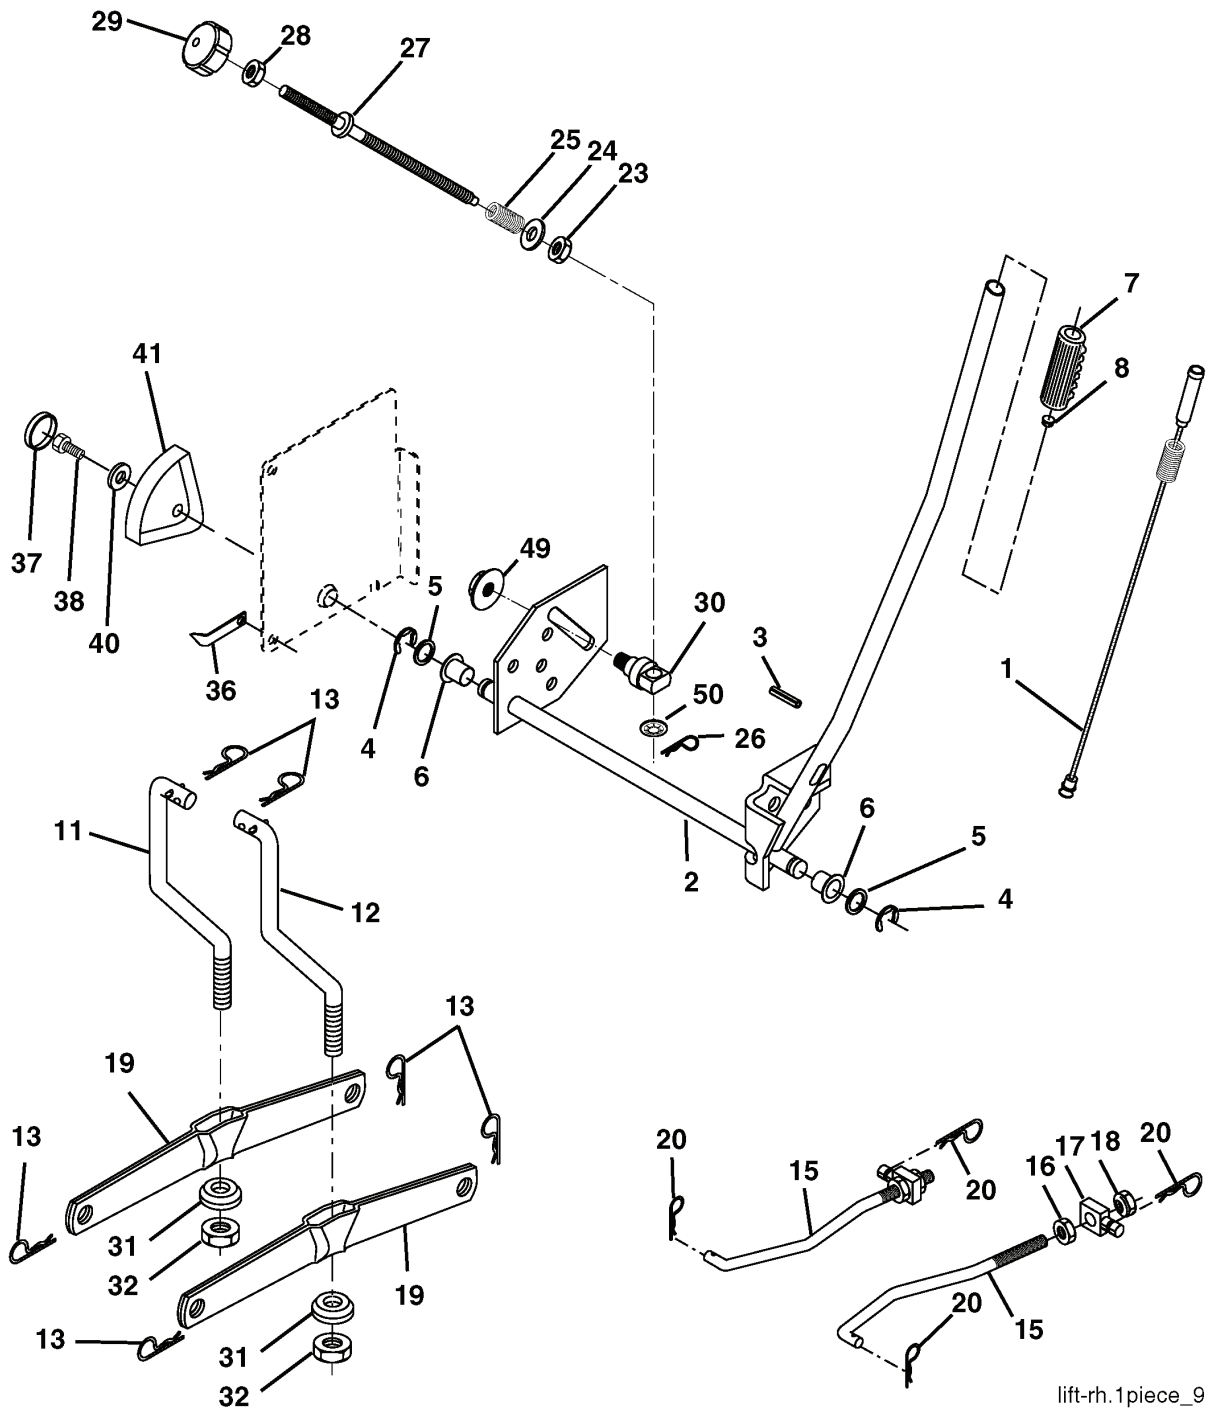

REF.	PART NO.	DESCRIPTION	REMARK	QTY.	KIT
183	532186007	PULLEY		1	
184	817490644	SCREW		1	
187	817580520	BOLT		1	
203	871170780	BOLT		1	
207	532169845	WASHER		1	
214	532175609	LEVER		1	
215	532175651	ROD		1	
253	532175028	BRACKET		1	
254	817000616	SCREW		1	
255	532175608	SHAFT		1	
258	532178062	CLIP		1	
261	532131494	PULLEY		1	
263	817000612	SCREW		1	
264	532181995	BRACKET		1	
265	532182013	SPACER		1	
266	532182061	PROTECTOR		1	
267	872140626	BOLT		1	
268	532182402	PROTECTOR		1	
275	819131614	WASHER		1	

REPAIR PARTS

TRACTOR- -MODEL NO. CT151 (HECT151C) PRODUCT NO. 954 17 02-07

WHEELS & TIRES

REF.	PART NO.	DESCRIPTION	REMARK	QTY.	KIT
1	532059192	CAP VALVE		1	
2	532065139	NIPPLE		1	
3	532106222	TIRE		1	
4	532059904	HOSE		1	
5	532138336	RIM		1	
6	532124957	FITTING		1	
7	532124959	BEARING		1	
8	532138337	RIM SPROCKET		1	
9	532106268	TIRE		1	
10	532124926	HOSE		1	
11	532175039	HUB CAP		1	
--	532144334	SEALING FOAM		1	

REPAIR PARTS

TRACTOR- -MODEL NO. CT151 (HECT151C) PRODUCT NO. 954 17 02-07
MOWER LIFT

lift-rh.1piece_9

REF.	PART NO.	DESCRIPTION	REMARK	QTY.	KIT
1	532159460	WIRE		1	
2	532159471	LEVER		1	
3	532105767	PIN RETAINING SCREW		1	
4	812000002	RETAINER RING		1	
5	819211621	WASHER		1	
6	532120183	BEARING		1	
7	532125631	HANDLE		1	
8	532124526	KNOB		1	
11	532165829	ROD		1	
12	532165831	ROD		1	
13	532124670	RETAINER RING		1	
15	532173288	LINK		1	
16	873350800	NUT		1	
17	532175689	BRACKET		1	
18	873800800	NUT		1	
19	532139868	LEVER		1	
20	532163552	CLIP		1	
23	532110807	NUT		1	
24	819131016	WASHER		1	
25	532124874	SPRING		1	
26	532169484	PIN		1	
27	532126971	LEVER		1	
28	873350600	NUT		1	
29	532138057	KNOB		1	
30	532150233	TRUNNION		1	
31	532169865	BEARING		1	
32	873540600	NUT		1	
36	532155097	INDICATOR		1	
37	532123935	PLUG		1	
38	817060516	SCREW		1	
40	819112410	WASHER		1	
41	532123934	INDICATOR		1	
49	532145212	NUT		1	
50	532110452	NUT		1	