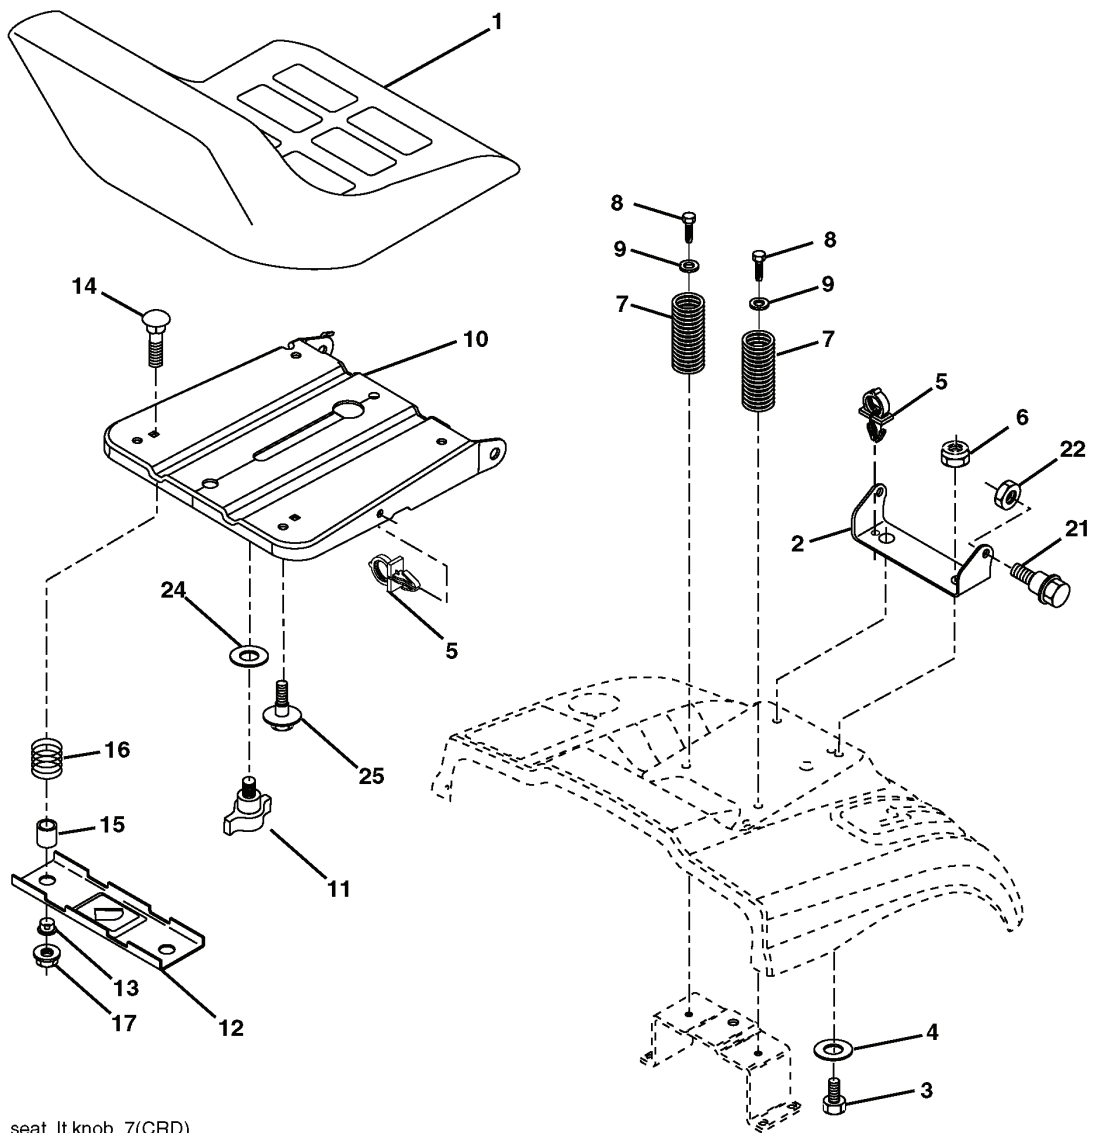

REPAIR PARTS

TRACTOR- -MODEL NO. CTH151 (HECTH151D) PRODUCT NO. 954 17 02-08
DECALS

REF.	PART NO.	DESCRIPTION	REMARK	QTY.	KIT
1	532145498	DECAL		1	
2	532191142	DECAL		1	
3	532188923	DECAL		1	
4	532189148	DECALC.CAPOT		1	
5	532188925	DECAL		1	
6	532180432	DECAL		1	
7	532188921	DECAL		1	
9	532188930	DECAL		1	
10	532145005	DECAL		1	
11	532182166	DECAL		1	
12	532159737	DECAL		1	
14	532159736	DECAL		1	
17	532140837	DECAL		1	
20	532166960	DECAL		1	
21	532166286	DECAL		1	
--	532138311	DECAL		1	
--	532181090	PLATE		1	
--	532181091	PLATE		1	
--	532182621	DECAL		1	
--	532192276			1	
--	532192277			1	

REPAIR PARTS

TRACTOR- -MODEL NO. CTH151 (HECTH151D) PRODUCT NO. 954 17 02-08
ENGINE

OPTIONAL EQUIPMENT
Spark Arrester

REF.	PART NO.	DESCRIPTION	REMARK	QTY.	KIT
1	532170805	CONTROL THROT /CH FLAG		1	
2	817720408	SCREW		1	
4	532188655	MUFFLER		1	
8	532171877	BOLT		1	
13	532185909	GASKET		1	
14	532148456	TUBE		1	
23	532169837	HEAT SHIELD		1	
29	532137180	SPARK ARRESTER KIT		1	
31	532185534	TANK UNIT		1	
32	532140527	FUEL CAP		1	
33	532123487	HOSE CLAMP		1	
37	532137040	HOSE		1	
38	532181654	PLUG		1	
44	817670412	SCREW		1	
45	817000612	SCREW		1	
46	819091416	WASHER		1	
81	873510400	NUT		1	
105	817120616	SCREW		1	
116	532184362	NUT		1	
117	532188654	TUBE EXHAUST		1	

REPAIR PARTS

TRACTOR- -MODEL NO. CTH151 (HECTH151D) PRODUCT NO. 954 17 02-08
SEAT ASSEMBLY

seat_lt.knob_7(CRD)

REF.	PART NO.	DESCRIPTION	REMARK	QTY.	KIT
1	532184992	SEAT		1	
2	532140551	BRACKET		1	
3	871110616	SCREW		1	
4	819131610	WASHER		1	
5	532145006	CLIP		1	
6	873800600	NUT		1	
7	532124181	SPRING		1	
8	817000616	SCREW		1	
9	819131614	WASHER		1	
10	532182493	BRACKET		1	
11	532166369	WING NUT		1	
12	532121246	BRACKET		1	
13	532121248	BUSHING		1	
14	872050412	BOLT		1	
15	532134300	SPACER		1	
16	532121250	SPRING		1	
17	532123976	LOCKNUT		1	
21	532171852	BOLT		1	
22	873800500	LOCK NUT		1	
24	819171912	WASHER		1	
25	532127018	BOLT		1	