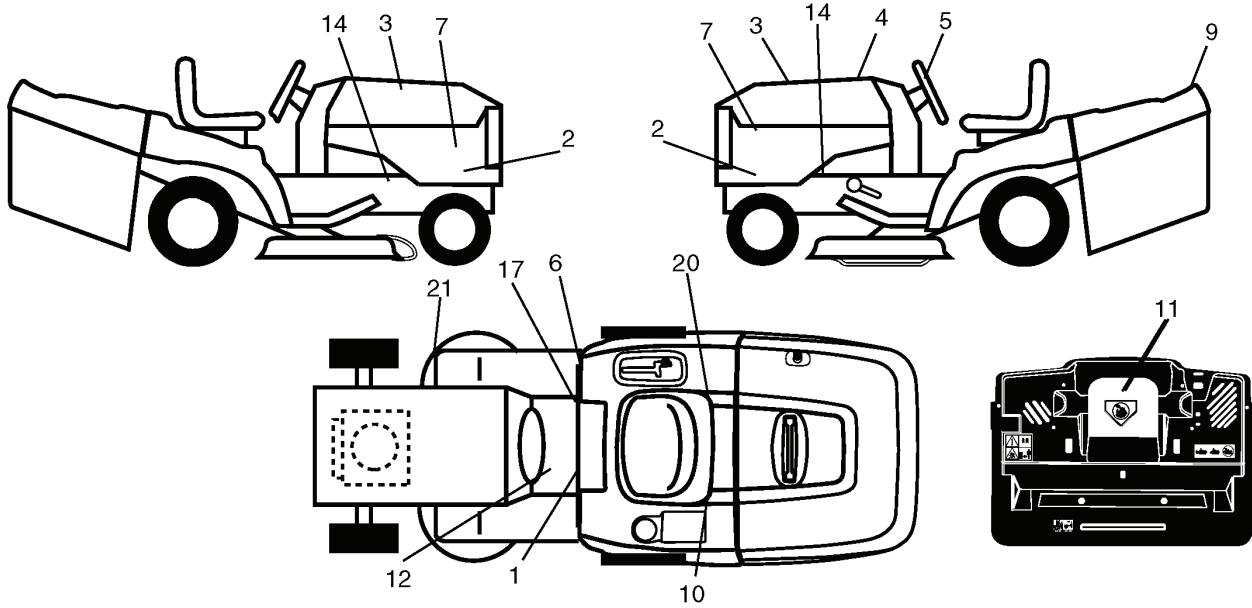

REPAIR PARTS

TRACTOR- -MODEL NO. CTH151 (HECTH151D) PRODUCT NO. 954 17 02-08
DECALS

REF.	PART NO.	DESCRIPTION	REMARK	QTY.	KIT
1	532145498	DECAL		1	
2	532191142	DECAL		1	
3	532188923	DECAL		1	
4	532189148	DECALC.CAPOT		1	
5	532188925	DECAL		1	
6	532180432	DECAL		1	
7	532188921	DECAL		1	
9	532188930	DECAL		1	
10	532145005	DECAL		1	
11	532182166	DECAL		1	
12	532159737	DECAL		1	
14	532159736	DECAL		1	
17	532140837	DECAL		1	
20	532166960	DECAL		1	
21	532166286	DECAL		1	
--	532138311	DECAL		1	
--	532181090	PLATE		1	
--	532181091	PLATE		1	
--	532182621	DECAL		1	
--	532192276			1	
--	532192277			1