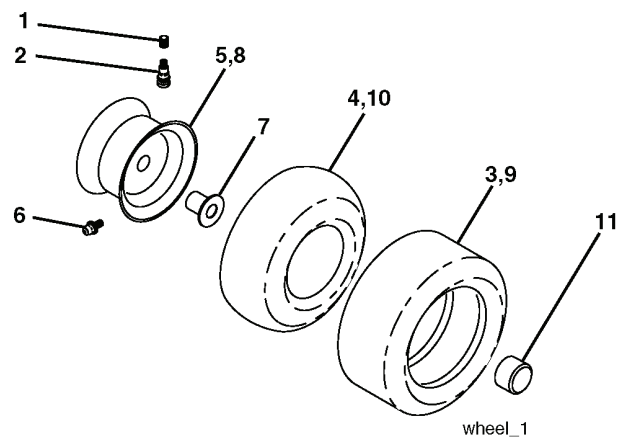

CTH151, HECTH151D, 954170208, 2004-0

SPARE PARTS LIST

REPAIR PARTS

TRACTOR- -MODEL NO. CTH151 (HECTH151D) PRODUCT NO. 954 17 02-08

WHEELS & TIRES

REF.	PART NO.	DESCRIPTION	REMARK	QTY.	KIT
1	532059192	CAP VALVE		1	
2	532065139	NIPPLE		1	
3	532106222	TIRE		1	
4	532059904	HOSE		1	
5	532138336	RIM		1	
6	532124957	FITTING		1	
7	532124959	BEARING		1	
8	532138337	RIM.SPROCKET		1	
9	532122082	TIRE		1	
10	532124926	HOSE		1	
11	532175039	HUB CAP		1	
--	532144334	SEALING FOAM		1	

REPAIR PARTS

TRACTOR- -MODEL NO. CTH151 (HECTH151D) PRODUCT NO. 954 17 02-08
STEERING ASSEMBLY

REF.	PART NO.	DESCRIPTION	REMARK	QTY.	KIT
1	532166627	STEERING WHEEL		1	
2	532184706	SHAFT		1	
3	532169840	SPINDLE		1	
4	532169839	SPINDLE		1	
5	532124931	WASHER		1	
6	532121748	WASHER		1	
8	812000029	RETAINER RING		1	
10	532175121	ROD		1	
11	810040600	WASHER		1	
12	873940800	NUT		1	
13	532136518	PIPE		1	
15	532145212	NUT		1	
17	532180641	SHAFT		1	
29	817000612	SCREW		1	
32	532170162	ROD		1	
33	819111216	WASHER		1	
34	810040500	WASHER		1	
35	873540500	NUT		1	
36	532155099	BUSHING		1	
37	532152927	SCREW		1	
38	532166626	INSERT		1	
39	819182411	WASHER		1	
40	532124701	NUT		1	
41	532159945	ADAPTER		1	
42	532169634	SLEEVE		1	
43	532121749	WASHER		1	
44	532180640	SHAFT		1	
46	532121232	HUB CAP		1	
51	873540400	NUT		1	
54	871130420	BOLT		1	
65	532160367	SPACER		1	
67	872110618	BOLT		1	
68	532169827	SHAFT		1	
71	532175146	STEERING GEAR		1	
82	532169835	BRACKET		1	
87	532173966	WASHER		1	
88	532175118	BOLT		1	
91	532175553	SPRING		1	
95	532188967	WASHER		1	