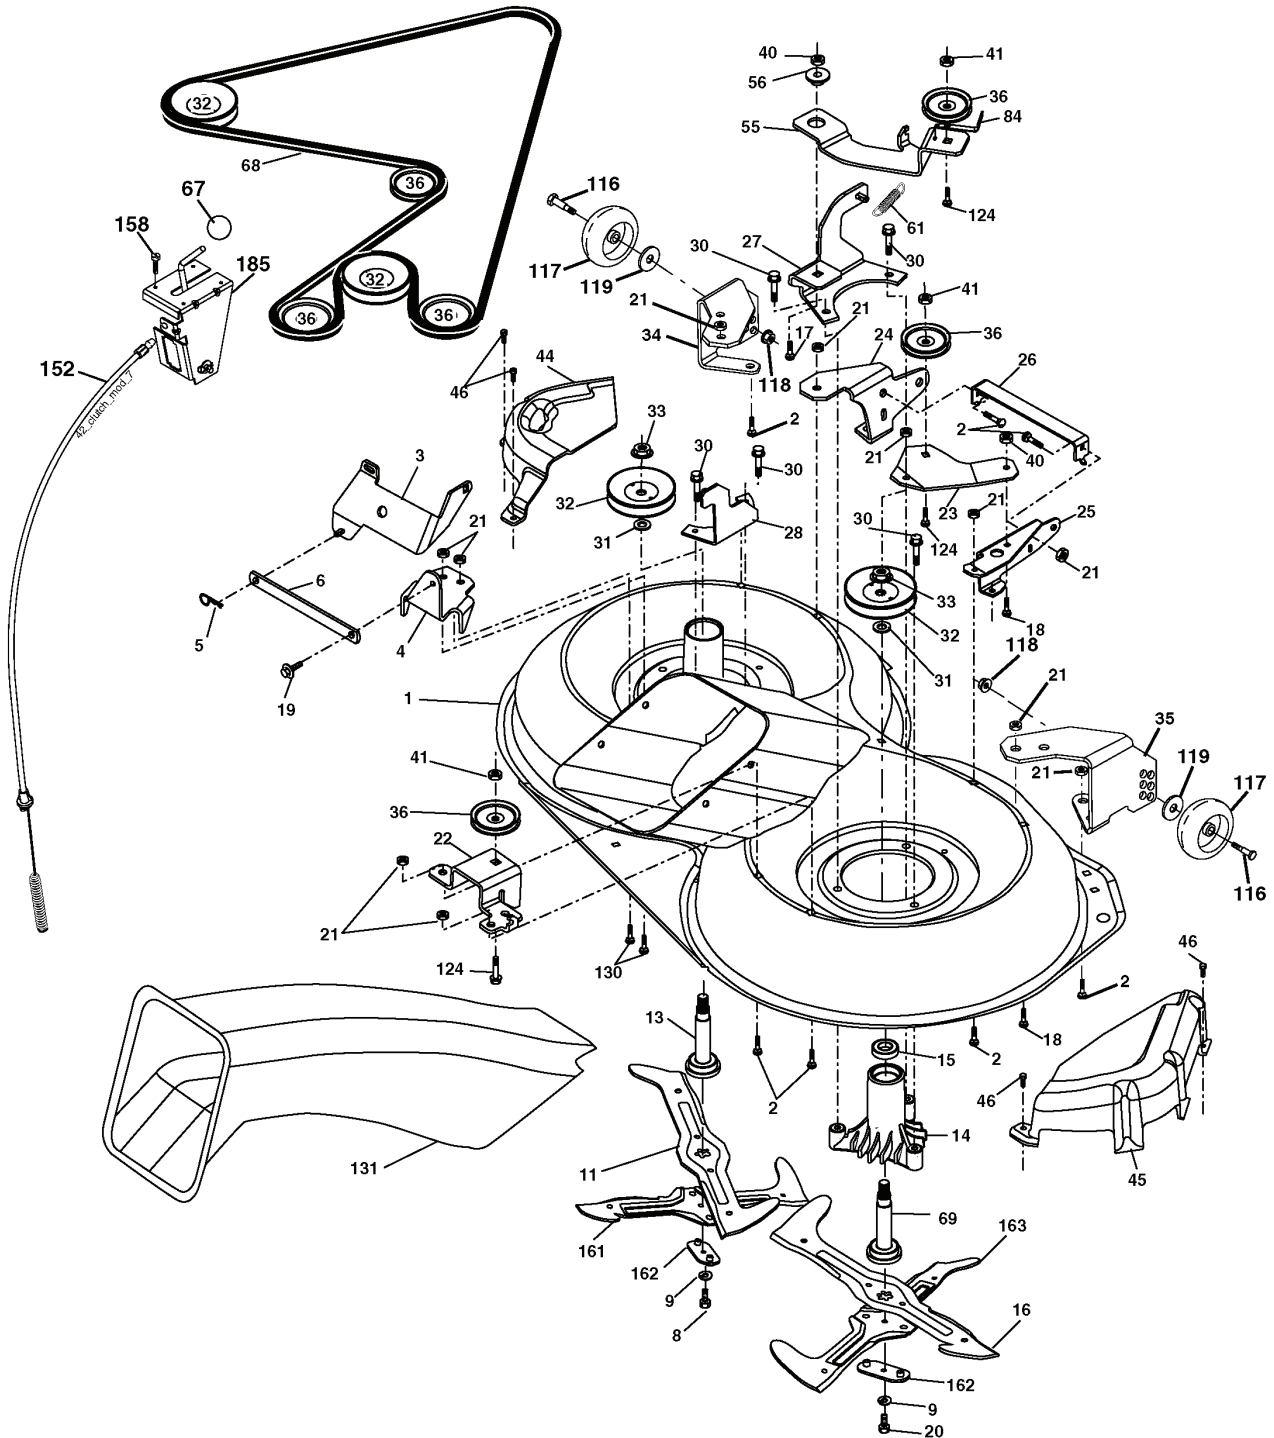

REPAIR PARTS

TRACTOR- -MODEL NO. CTH151 (HECTH151D) PRODUCT NO. 954 17 02-08
MOWER

REF.	PART NO.	DESCRIPTION	REMARK	QTY.	KIT
1	532165552	HOUSING		1	
2	872140506	BOLT		1	
3	532165569	BRACKET		1	
4	532165558	BRACKET		1	
5	532124670	RETAINER RING		1	
6	532165557	ROD		1	
8	532181712	BOLT		1	
9	810030600	WASHER		1	
11	532186385	BLADE		1	
13	532137645	SHAFT		1	
14	532128774	BEARING HOUSING		1	
15	532110485	BEARING		1	
16	532186386	BLADE		1	
17	872140610	BOLT		1	
18	872110606	BOLT		1	
19	532132827	SPEC. BOLT		1	
20	532181713	BOLT		1	
21	873680500	NUT		1	
22	532165243	BRACKET		1	
23	532165446	PLATE		1	
24	532165242	BRACKET		1	
25	532165244	BRACKET		1	
26	532165237	ROD		1	
27	532165568	BRACKET		1	
28	532165567	BRACKET		1	
30	532173984	SCREW		1	
31	532187690	WASHER		1	
32	532153531	PULLEY		1	
33	532178342	NUT		1	
34	532165239	BRACKET		1	
35	532165238	BRACKET		1	
36	532146763	PULLEY		1	
40	873680600	NUT		1	
41	873900600	NUT		1	
44	532175538	COVER		1	
45	532175539	COVER		1	
46	532137729	SCREW		1	
55	532165445	LEVER		1	
56	532165723	SPACER		1	
61	532165945	SPRING		1	
67	532106932	KNOB		1	
68	532180217	BELT		1	
69	532165482	SHAFT		1	
84	532156085	BELT GUIDE		1	
116	532184219	BOLT		1	
117	532133957	WHEEL		1	
118	873930600	NUT		1	
119	819121414	WASHER		1	
124	872110612	BOLT		1	
130	872110506	BOLT		1	
131	532165661	PIPE		1	
152	532176074	WIRE		1	
158	817720408	SCREW		1	
161	532186387	BLADE		1	
162	532180878	ADAPTER		1	
163	532186388	BLADE		1	
185	532188234	CABLE		1	
--	532181857	BEARING HOUSING		1	
--	532181858	BEARING HOUSING		1	
--	532188523	HOUSING		1