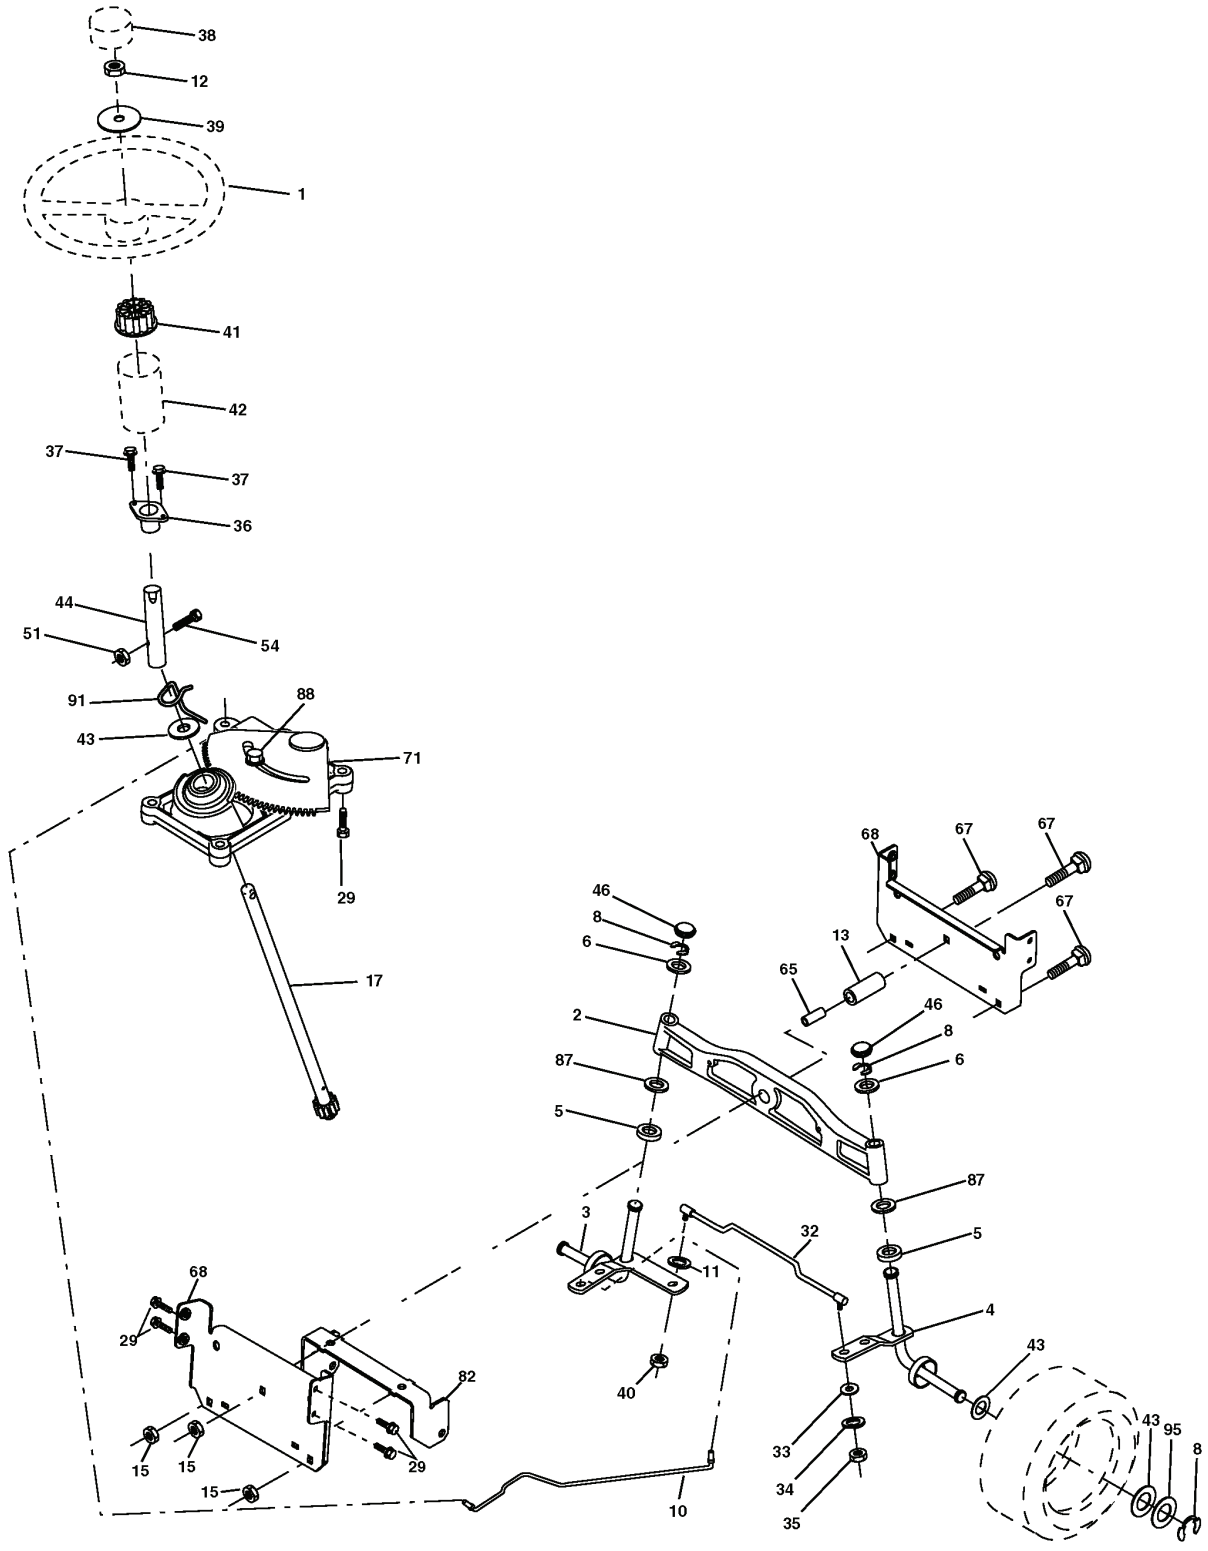

CTH151, HECTH151D, 954170208, 2004-0

SPARE PARTS LIST

REPAIR PARTS

TRACTOR- -MODEL NO. CTH151 (HECTH151D) PRODUCT NO. 954 17 02-08

WHEELS & TIRES

REF.	PART NO.	DESCRIPTION	REMARK	QTY.	KIT
1	532059192	CAP VALVE		1	
2	532065139	NIPPLE		1	
3	532106222	TIRE		1	
4	532059904	HOSE		1	
5	532138336	RIM		1	
6	532124957	FITTING		1	
7	532124959	BEARING		1	
8	532138337	RIM.SPROCKET		1	
9	532122082	TIRE		1	
10	532124926	HOSE		1	
11	532175039	HUB CAP		1	
--	532144334	SEALING FOAM		1	

REPAIR PARTS

TRACTOR- -MODEL NO. CTH151 (HECTH151D) PRODUCT NO. 954 17 02-08
STEERING ASSEMBLY

REF.	PART NO.	DESCRIPTION	REMARK	QTY.	KIT
1	532166627	STEERING WHEEL		1	
2	532184706	SHAFT		1	
3	532169840	SPINDLE		1	
4	532169839	SPINDLE		1	
5	532124931	WASHER		1	
6	532121748	WASHER		1	
8	812000029	RETAINER RING		1	
10	532175121	ROD		1	
11	810040600	WASHER		1	
12	873940800	NUT		1	
13	532136518	PIPE		1	
15	532145212	NUT		1	
17	532180641	SHAFT		1	
29	817000612	SCREW		1	
32	532170162	ROD		1	
33	819111216	WASHER		1	
34	810040500	WASHER		1	
35	873540500	NUT		1	
36	532155099	BUSHING		1	
37	532152927	SCREW		1	
38	532166626	INSERT		1	
39	819182411	WASHER		1	
40	532124701	NUT		1	
41	532159945	ADAPTER		1	
42	532169634	SLEEVE		1	
43	532121749	WASHER		1	
44	532180640	SHAFT		1	
46	532121232	HUB CAP		1	
51	873540400	NUT		1	
54	871130420	BOLT		1	
65	532160367	SPACER		1	
67	872110618	BOLT		1	
68	532169827	SHAFT		1	
71	532175146	STEERING GEAR		1	
82	532169835	BRACKET		1	
87	532173966	WASHER		1	
88	532175118	BOLT		1	
91	532175553	SPRING		1	
95	532188967	WASHER		1	