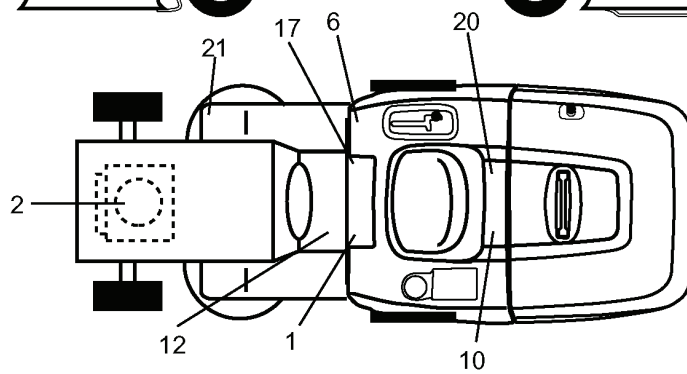

REPAIR PARTS

TRACTOR- -MODEL NO. CTH155 (HECTH155E), PRODUCT NO. 954 17 00-84
SEAT ASSEMBLY

REF.	PART NO.	DESCRIPTION	REMARK	QTY.	KIT
1	532184995	SEAT		1	
2	532140551	BRACKET		1	
3	871110616	SCREW		1	
4	819131610	WASHER		1	
5	532145006	CLIP		1	
6	873800600	NUT		1	
7	532124181	SPRING		1	
8	817000616	SCREW		1	
9	819131614	WASHER		1	
10	532182493	BRACKET		1	
11	532166369	WING NUT		1	
12	532121246	BRACKET		1	
13	532121248	BUSHING		1	
14	872050412	BOLT		1	
15	532121249	SPACER		1	
16	532123740	SPRING		1	
17	532123976	LOCKNUT		1	
21	532171852	BOLT		1	
22	873800500	LOCK NUT		1	
24	819171912	WASHER		1	
25	532127018	BOLT		1	

REPAIR PARTS

TRACTOR- -MODEL NO. CTH155 (HECTH155E), PRODUCT NO. 954 17 00-84
DECALS

REF.	PART NO.	DESCRIPTION	REMARK	QTY.	KIT
1	532145498	DECAL		1	
2	532180434	DECALC.VOLLUTE MOTEUR		1	
3	532184835	DECAL		1	
4	532184836	DECAL		1	
5	532170564	DECAL		1	
6	532180432	DECAL		1	
7	532159713	DECAL		1	
9	532150617	DECAL		1	
10	532145005	DECAL		1	
11	532182166	DECAL		1	
12	532159737	DECAL		1	
14	532159736	DECAL		1	
16	532180435	DECAL		1	
17	532140837	DECAL		1	
20	532166960	DECAL		1	
21	532166286	DECAL		1	
--	532182621	DECAL		1	
--	532138311	DECAL		1	
--	532181090	PLATE		1	
--	532181091	PLATE		1	
--	532183070	OPERATORS MANUAL		1	
--	532183071	OPERATORS MANUAL		1	