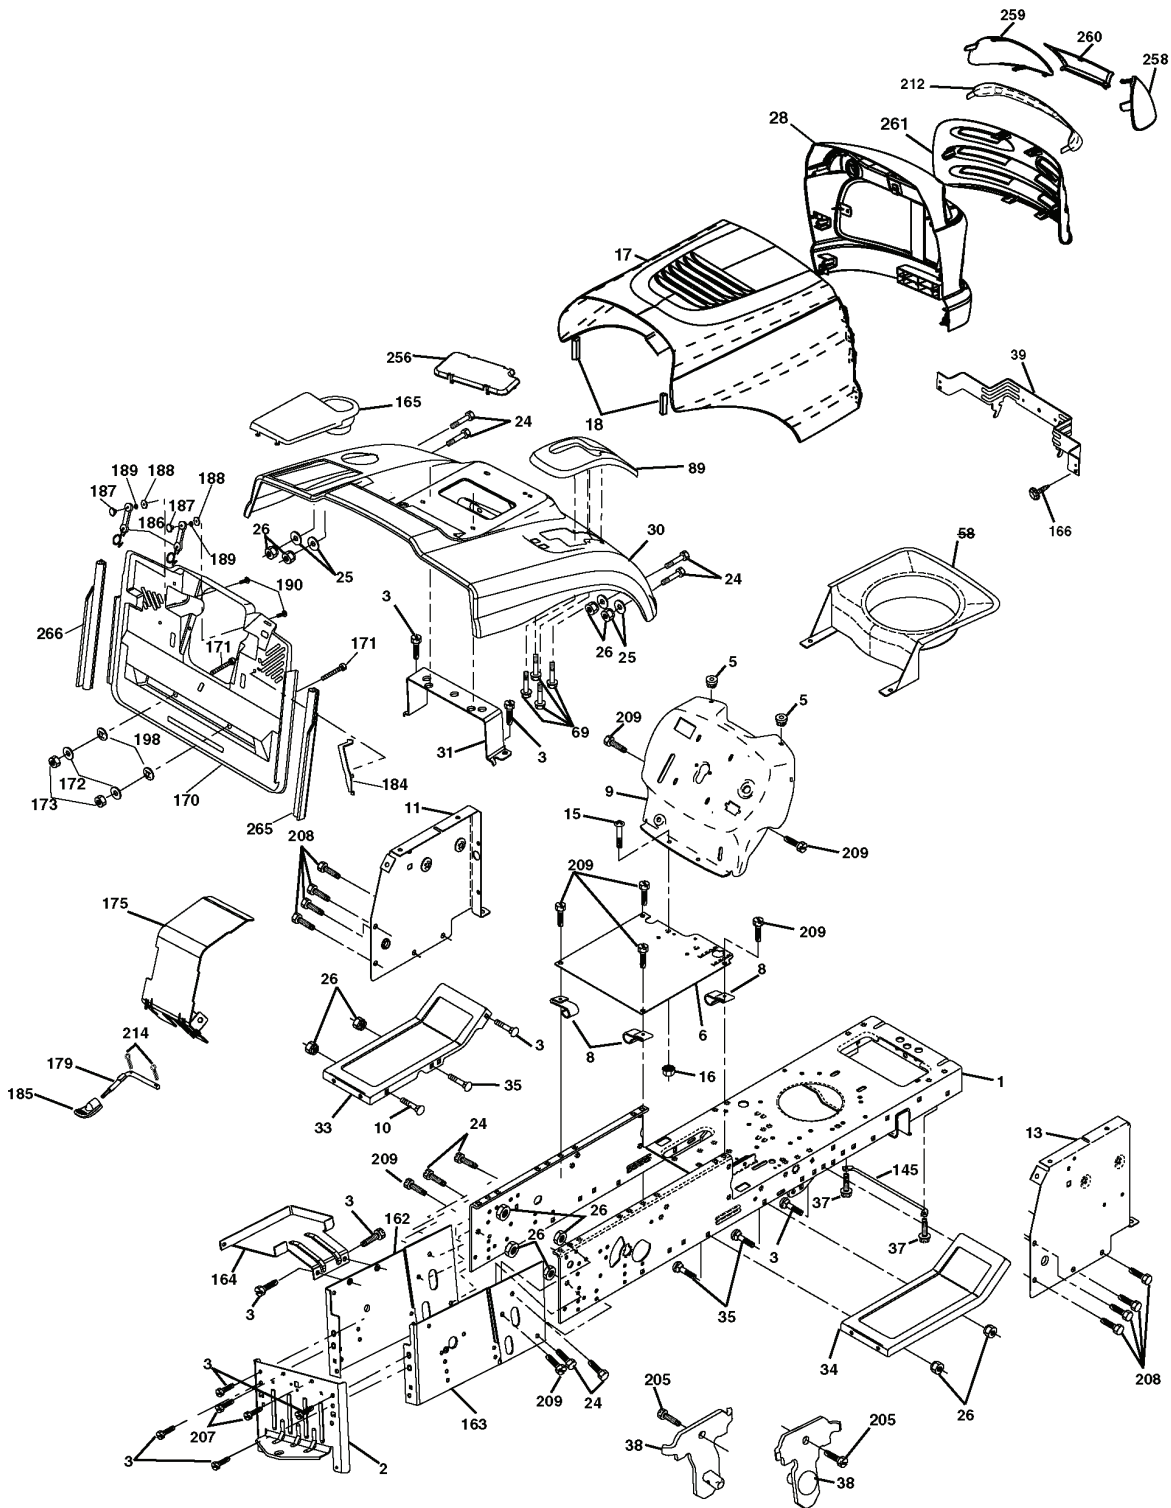

REPAIR PARTS

TRACTOR- -MODEL NO. CTH155 (HECTH155E), PRODUCT NO. 954 17 00-84
CHASSIS AND ENCLOSURES

REF.	PART NO.	DESCRIPTION	REMARK	QTY.	KIT
1	532174620	CHASSIS		1	
2	532180384	DRAWBAR		1	
3	817060612	SCREW		1	
5	532155272	DAMPER		1	
6	532184419	PLATE		1	
8	532126471	CLIP		1	
9	532185209	PANEL		1	
10	872140608	BOLT		1	
11	532174996	DASHBOARD		1	
13	532172106	DASH		1	
15	874180512	SCREW		1	
16	873510500	NUT		1	
17	532185211	HOOD		1	
18	532184921	BUMPER		1	
24	874780616	BOLT		1	
25	819131312	WASHER		1	
26	873800600	NUT		1	
28	532183538	GRILL		1	
30	532179645	FENDER		1	
31	532165156	BRACKET		1	
33	532181057	FOOTREST		1	
34	532181058	FOOTREST		1	
35	872110606	BOLT		1	
37	817490508	SCREW		1	
38	532181748	BRACKET		1	
39	532174714	BRACKET PIVOT LASER LT		1	
58	532150127	AIR CONDUCTOR		1	
69	532142432	SCREW		1	
89	532181099	CONSOLE		1	
145	532156524	SHAFT		1	
162	532180382	BRACKET		1	
163	532180383	BRACKET		1	
164	532165605	SUPPORT		1	
165	532181100	COVER		1	
166	532171875	SCREW		1	
170	532178862	PLATE		1	
171	872140620	BOLT		1	
172	819132016	WASHER		1	
173	873510600	NUT		1	
175	532180310	GUARD		1	
179	532180376	ROD		1	
184	532174662	BRACKET		1	
185	532181101	KNOB		1	
186	532160793	LATCH		1	
187	532125004	NUT		1	
188	819061216	WASHER		1	
189	810071000	WASHER		1	
190	871081010	SCREW		1	
198	532168937	WASHER		1	
205	817490608	SCREW		1	
207	817670508	SCREW		1	
208	817670608	SCREW		1	
209	817000612	SCREW		1	
212	532183548	INSERT		1	
214	532124788	RETAINER RING		1	
256	532181361	COVER		1	
258	532185213	LENS		1	
259	532185214	LENS		1	
260	532185216	INSERT		1	
261	532185212	INSERT		1	
265	532185704	SEALING		1	
266	532185703	SEALING		1