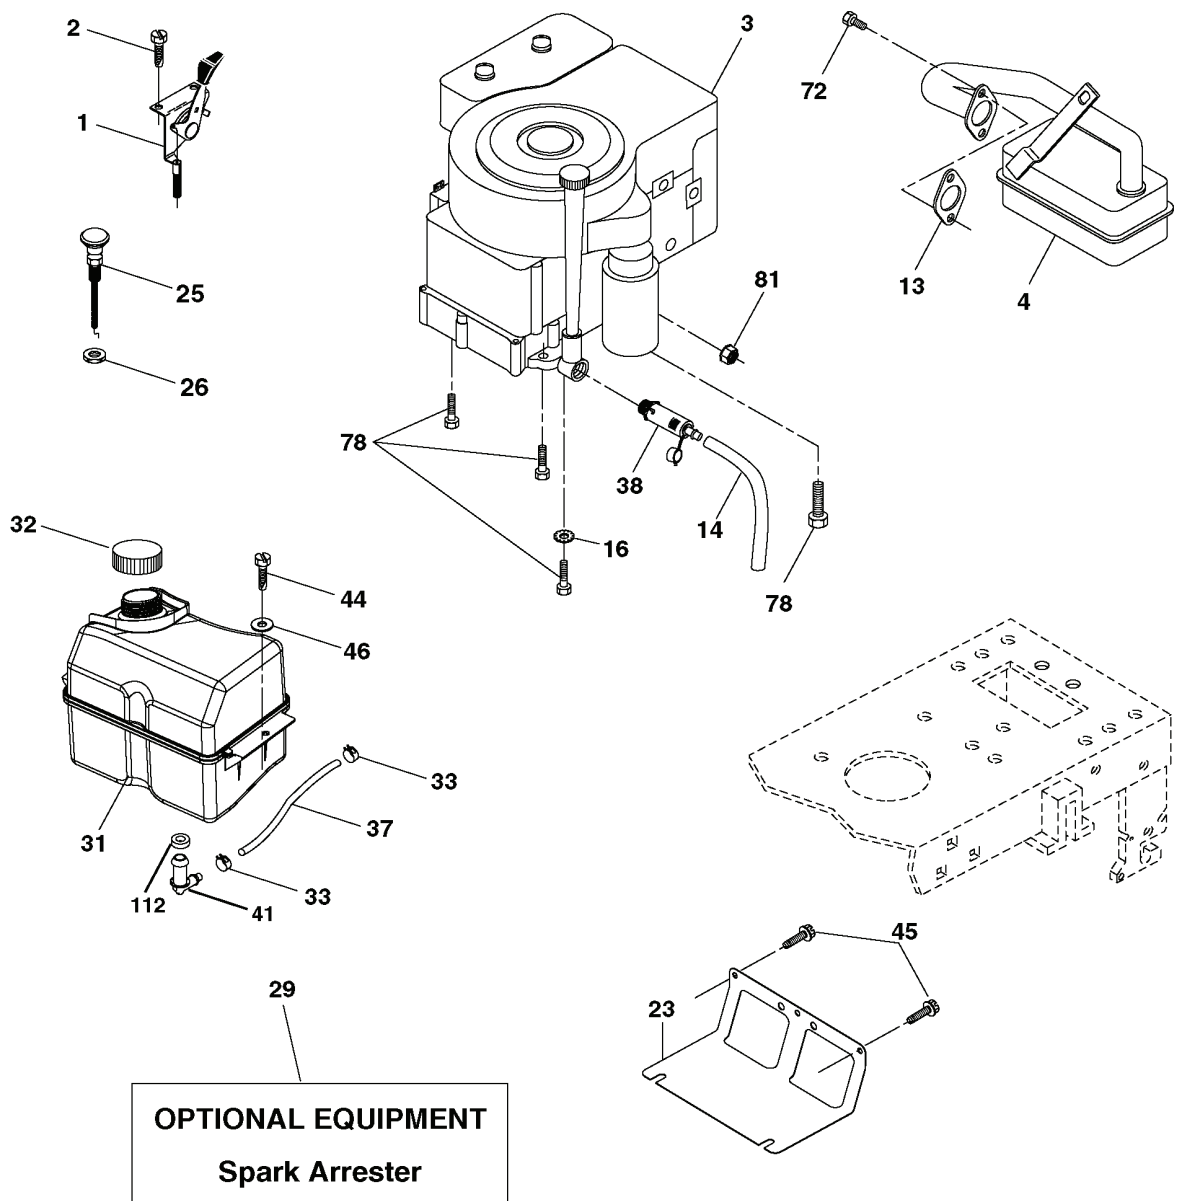

REPAIR PARTS

TRACTOR- -MODEL NO. CTH155 (HECTH155E), PRODUCT NO. 954 17 00-84
ENGINE

REF.	PART NO.	DESCRIPTION	REMARK	QTY.	KIT
1	532170551	THROTTLE CONTROL		1	
2	817720408	SCREW		1	
4	532137352	MUFFLER		1	
13	532165291	GASKET		1	
14	532148456	TUBE		1	
16	811050600	WASHER		1	
23	532169837	HEAT SHIELD		1	
25	532180945	CHOKE CONTROL		1	
26	873920600	NUT		1	
29	532137180	SPARK ARRESTER KIT		1	
31	532185534	TANK UNIT		1	
32	532140527	FUEL CAP		1	
33	532123487	HOSE CLAMP		1	
37	532137040	HOSE		1	
38	532181654	PLUG		1	
41	532139277	NIPPLE		1	
44	817670412	SCREW		1	
45	817000612	SCREW		1	
46	819091416	WASHER		1	
72	532183906	SCREW		1	
78	817060620	SCREW		1	
81	873510400	NUT		1	
112	532124952	BUSHING		1