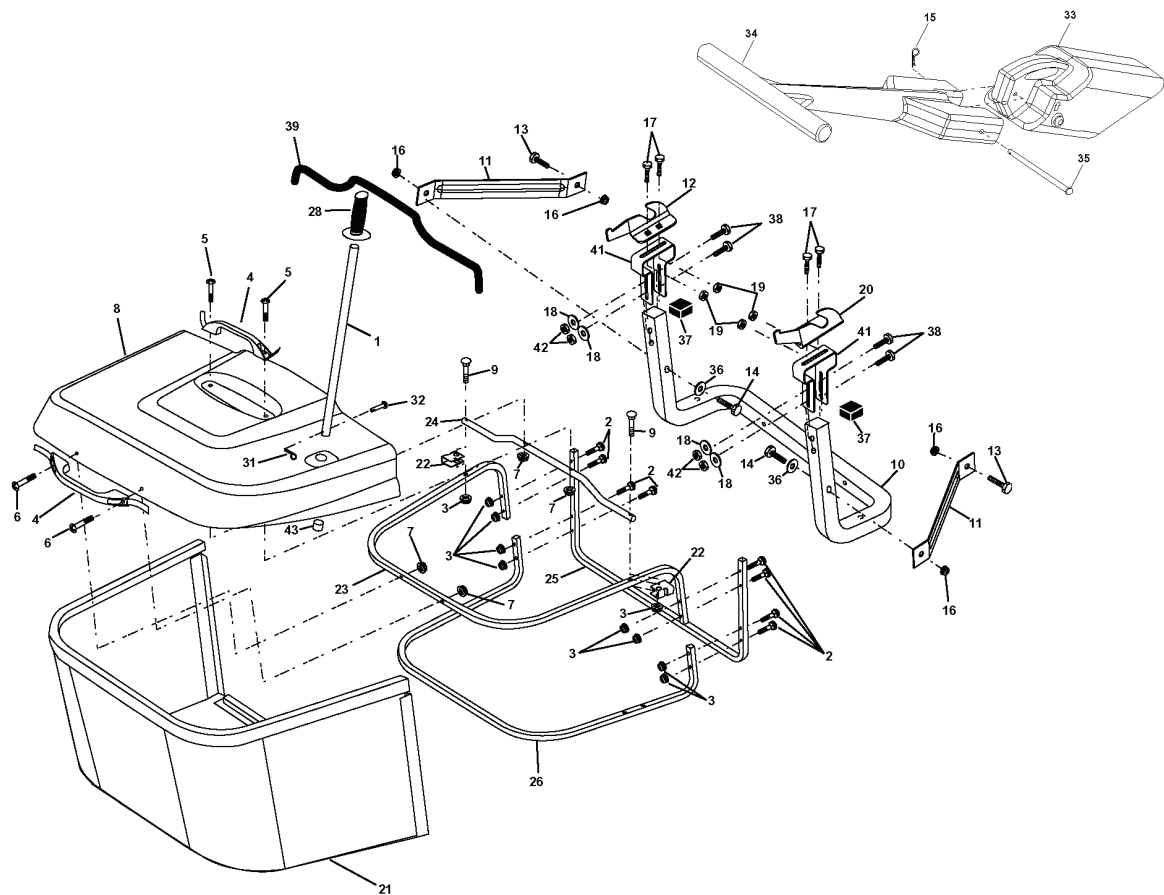

REPAIR PARTS

TRACTOR- -MODEL NO. CTH155 (HECTH155E), PRODUCT NO. 954 17 00-84
BAGGER

REF.	PART NO.	DESCRIPTION	REMARK	QTY.	KIT
1	532165249	ROD		1	
2	872140416	BOLT		1	
3	532123976	LOCKNUT		1	
4	532169916	HANDLE		1	
5	874981024	SCREW		1	
6	874981032	SCREW		1	
7	873401000	NUT		1	
8	532181095	COVER		1	
9	872140418	BOLT		1	
10	532181282	TUBE		1	
11	532165719	ROD		1	
12	532169685	BRACKET		1	
13	872110606	BOLT		1	
14	874520636	BOLT		1	
15	532124670	RETAINER RING		1	
16	873900600	NUT		1	
17	872140506	BOLT		1	
18	819111216	WASHER		1	
19	873900500	NUT		1	
20	532169684	BRACKET		1	
21	532180880	BAG		1	
22	532165781	CLAMP		1	
23	532165782	FRAME		1	
24	532165783	FRAME		1	
25	532180124	TUBE		1	
26	532165785	FRAME		1	
28	532165787	HANDLE		1	
31	532124788	RETAINER RING		1	
32	532126875	RIVET		1	
33	532165571	PLUG		1	
34	532165570	HANDLE		1	
35	532165572	PIN RETAINING SCREW		1	
36	819132016	WASHER		1	
37	532175401	PLUG		1	
38	872010520	BOLT		1	
39	532180985	SEAL		1	
41	532169683	BRACKET		1	
42	873800500	LOCK NUT		1	
43	532174083	PLUG		1