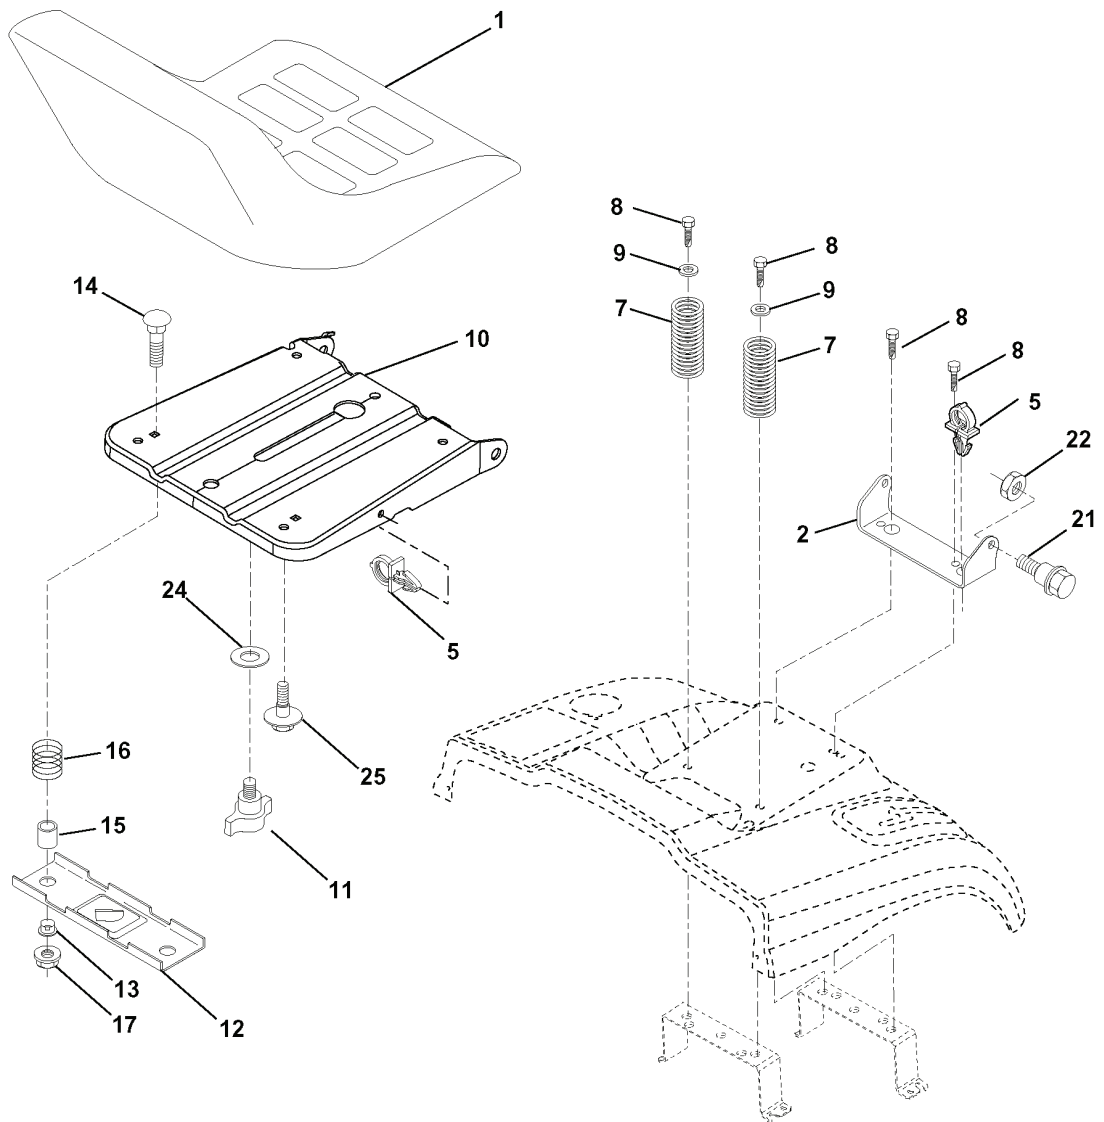

REPAIR PARTS

TRACTOR- -MODEL NO. CTH155 (HECTH155E), PRODUCT NO. 954 17 00-84
SEAT ASSEMBLY

REF.	PART NO.	DESCRIPTION	REMARK	QTY.	KIT
1	532184995	SEAT		1	
2	532140551	BRACKET		1	
3	871110616	SCREW		1	
4	819131610	WASHER		1	
5	532145006	CLIP		1	
6	873800600	NUT		1	
7	532124181	SPRING		1	
8	817000616	SCREW		1	
9	819131614	WASHER		1	
10	532182493	BRACKET		1	
11	532166369	WING NUT		1	
12	532121246	BRACKET		1	
13	532121248	BUSHING		1	
14	872050412	BOLT		1	
15	532121249	SPACER		1	
16	532123740	SPRING		1	
17	532123976	LOCKNUT		1	
21	532171852	BOLT		1	
22	873800500	LOCK NUT		1	
24	819171912	WASHER		1	
25	532127018	BOLT		1	