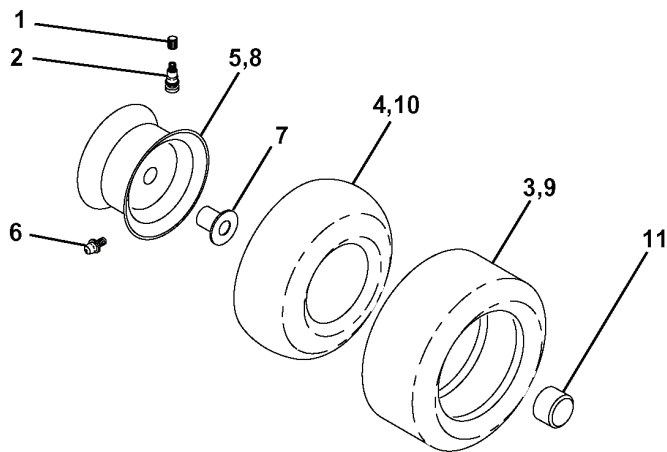

REPAIR PARTS

TRACTOR- -MODEL NO. CTH155 (HECTH155E), PRODUCT NO. 954 17 00-84
STEERING ASSEMBLY

REF.	PART NO.	DESCRIPTION	REMARK	QTY.	KIT
1	532166627	STEERING WHEEL		1	
2	532172393	SHAFT		1	
3	532169840	SPINDLE		1	
4	532169839	SPINDLE		1	
5	532124931	WASHER		1	
6	532121748	WASHER		1	
8	812000029	RETAINER RING		1	
10	532175121	ROD		1	
11	810040600	WASHER		1	
12	873940800	NUT		1	
13	532136518	PIPE		1	
15	532145212	NUT		1	
17	532180641	SHAFT		1	
29	817060612	SCREW		1	
32	532171888	ROD		1	
33	819111216	WASHER		1	
34	810040500	WASHER		1	
35	873540500	NUT		1	
36	532155099	BUSHING		1	
37	532152927	SCREW		1	
38	532166626	INSERT		1	
39	819182411	WASHER		1	
40	532124701	NUT		1	
41	532159945	ADAPTER		1	
42	532169634	SLEEVE		1	
43	532121749	WASHER		1	
44	532180640	SHAFT		1	
46	532121232	HUB CAP		1	
51	873540400	NUT		1	
54	871130420	BOLT		1	
65	532160367	SPACER		1	
67	872140618	BOLT		1	
68	532169827	SHAFT		1	
71	532175146	STEERING GEAR		1	
82	532169835	BRACKET		1	
87	532173966	WASHER		1	
88	532175118	BOLT		1	
91	532175553	SPRING		1	

REPAIR PARTS

TRACTOR- -MODEL NO. CTH155 (HECTH155E), PRODUCT NO. 954 17 00-84

WHEELS & TIRES

REF.	PART NO.	DESCRIPTION	REMARK	QTY.	KIT
1	532059192	CAP VALVE		1	
2	532065139	NIPPLE		1	
3	532106222	TIRE		1	
4	532059904	HOSE		1	
5	532138336	RIM		1	
6	532124957	FITTING		1	
7	532124959	BEARING		1	
8	532138337	RIM SPROCKET		1	
9	532138468	TIRE		1	
10	532124926	HOSE		1	
11	532175039	HUB CAP		1	
--	532144334	SEALING FOAM		1	