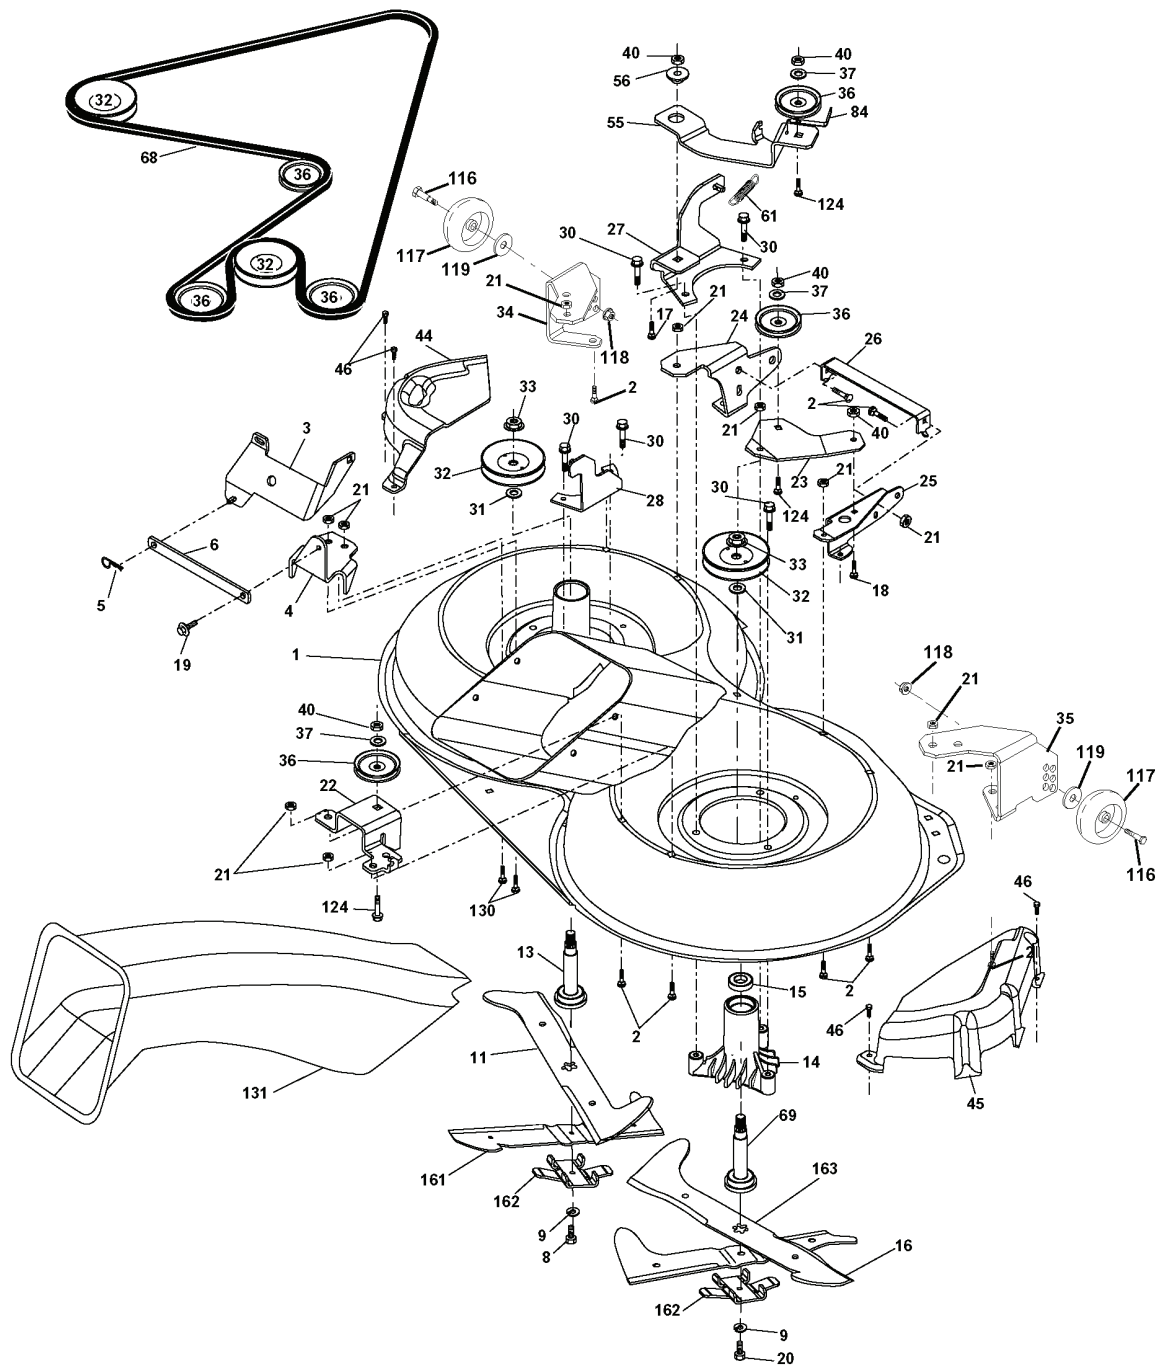

REPAIR PARTS

TRACTOR- -MODEL NO. CTH155 (HECTH155E), PRODUCT NO. 954 17 00-84
MOWER

REF.	PART NO.	DESCRIPTION	REMARK	QTY.	KIT
1	532165552	HOUSING		1	
2	872140506	BOLT		1	
3	532165569	BRACKET		1	
4	532165558	BRACKET		1	
5	532124670	RETAINER RING		1	
6	532165557	ROD		1	
8	532181712	BOLT		1	
9	810030600	WASHER		1	
11	532170037	BLADE		1	
13	532137645	SHAFT		1	
14	532128774	BEARING HOUSING		1	
15	532110485	BEARING		1	
16	532170038	BLADE		1	
17	872140610	BOLT		1	
18	872110606	BOLT		1	
19	532132827	SPEC. BOLT		1	
20	532181713	BOLT		1	
21	873680500	NUT		1	
22	532165243	BRACKET		1	
23	532165446	PLATE		1	
24	532165242	BRACKET		1	
25	532165244	BRACKET		1	
26	532165237	ROD		1	
27	532165568	BRACKET		1	
28	532165567	BRACKET		1	
30	532173984	SCREW		1	
31	532129963	WASHER		1	
32	532153531	PULLEY		1	
33	532178342	NUT		1	
34	532165239	BRACKET		1	
35	532165238	BRACKET		1	
36	532146763	PULLEY		1	
37	819131316	WASHER		1	
40	873680600	NUT		1	
44	532175538	COVER		1	
45	532175539	COVER		1	
46	532137729	SCREW		1	
55	532165445	LEVER		1	
56	532165723	SPACER		1	
61	532165945	SPRING		1	
68	532180217	BELT		1	
69	532165482	SHAFT		1	
84	532156085	BELT GUIDE		1	
116	532184219	BOLT		1	
117	532133957	WHEEL		1	
118	873930600	NUT		1	
119	819121414	WASHER		1	
124	872110612	BOLT		1	
130	872110506	BOLT		1	
131	532165661	PIPE		1	
161	532180418	BLADE		1	
162	532186013	ADAPTER		1	
163	532180419	BLADE		1	
--	532181857	BEARING HOUSING		1	
--	532181858	BEARING HOUSING		1	
--	532181765	HOUSING		1