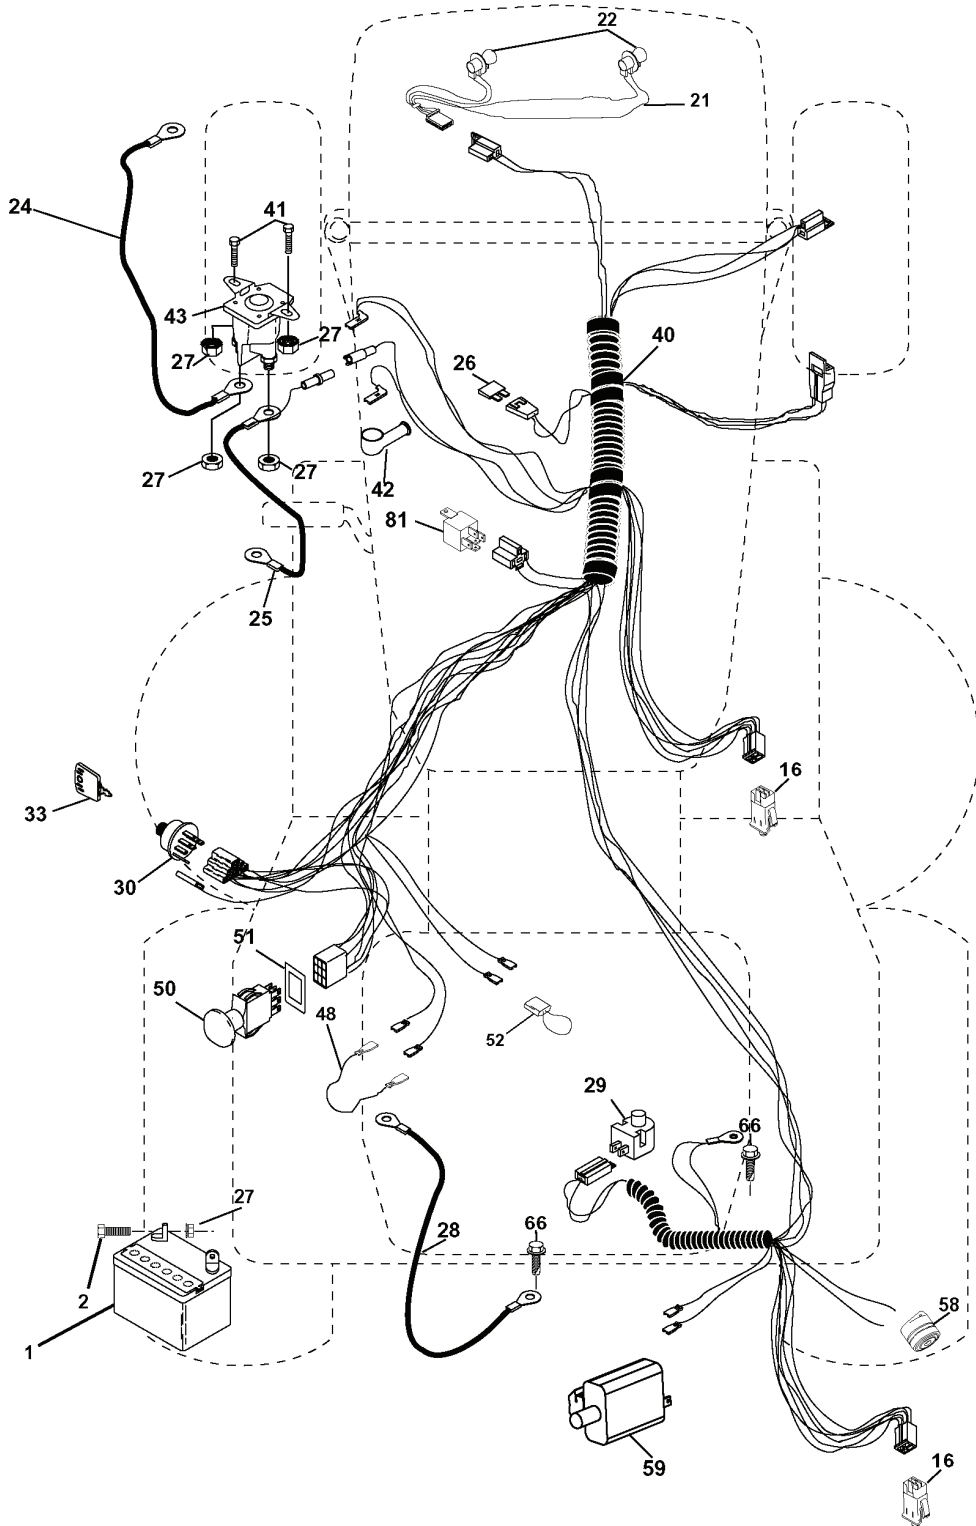

REPAIR PARTS

TRACTOR- -MODEL NO. CTH155 (HECTH155E), PRODUCT NO. 954 17 00-84
DECALS

REF.	PART NO.	DESCRIPTION	REMARK	QTY.	KIT
1	532145498	DECAL		1	
2	532180434	DECALC.VOLLUTE MOTEUR		1	
3	532184835	DECAL		1	
4	532184836	DECAL		1	
5	532170564	DECAL		1	
6	532180432	DECAL		1	
7	532159713	DECAL		1	
9	532150617	DECAL		1	
10	532145005	DECAL		1	
11	532182166	DECAL		1	
12	532159737	DECAL		1	
14	532159736	DECAL		1	
16	532180435	DECAL		1	
17	532140837	DECAL		1	
20	532166960	DECAL		1	
21	532166286	DECAL		1	
--	532182621	DECAL		1	
--	532138311	DECAL		1	
--	532181090	PLATE		1	
--	532181091	PLATE		1	
--	532183070	OPERATORS MANUAL		1	
--	532183071	OPERATORS MANUAL		1	

REPAIR PARTS

TRACTOR- -MODEL NO. CTH155 (HECTH155E), PRODUCT NO. 954 17 00-84
ELECTRICAL

REF.	PART NO.	DESCRIPTION	REMARK	QTY.	KIT
1	532163465	BATTERY		1	
2	874760412	BOLT		1	
16	532176138	MICRO SWITCH		1	
21	532175688	HARNESS		1	
22	532004152	BULB		1	
24	532124780	CABLE		1	
25	532165987	CABLE		1	
26	532175158	FUSE		1	
27	873510400	NUT		1	
28	532127725	CABLE		1	
29	532160784	SWITCH		1	
30	532175566	SWITCH		1	
33	532140401	KEY		1	
40	532179727	HARNESS		1	
41	871110408	BOLT		1	
42	532131563	COVER		1	
43	532178861	SOLENOID		1	
48	532140844	ADAPTER		1	
50	532174651	SWITCH		1	
51	532140405	FRAME		1	
52	532141940	WIRE		1	
58	532169419	BUZZER		1	
59	532180379	SWITCH FBI		1	
66	817490608	SCREW		1	
81	532109748	RELAY		1	