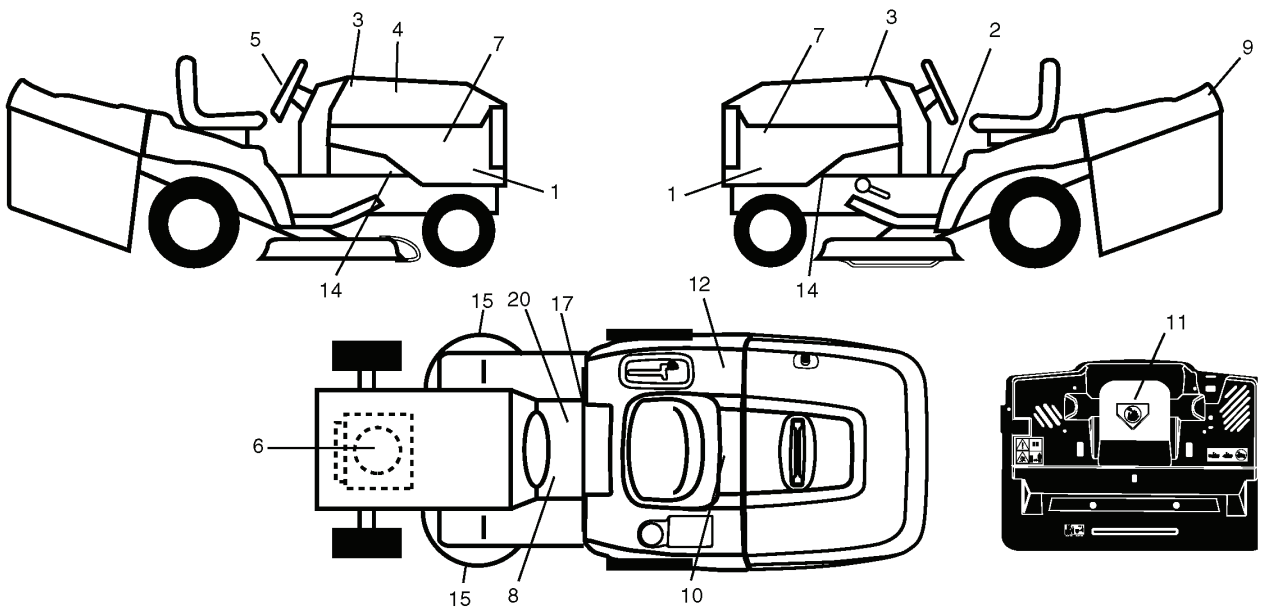

REPAIR PARTS

TRACTOR- -MODEL NO. CTH171 (96061007000) PRODUCT NO. 960 61 00-70
DECALS

REF.	PART NO.	DESCRIPTION	REMARK	QTY.	KIT
1	532191145	DECAL		1	
2	532400389	LABEL		1	
3	532188923	DECAL		1	
4	532401024	DECAL		1	
5	532188925	DECAL		1	
6	532196841	DECAL		1	
7	532188921	DECAL		1	
8	532159737	DECAL		1	
9	532188927	DECAL		1	
10	532145005	DECAL		1	
11	532182166	DECAL		1	
12	532180432	DECAL		1	
13	532166286	DECAL		1	
14	532159736	DECAL		1	
15	532196842	DECAL		1	
17	532140837	DECAL		1	
20	532166960	DECAL		1	
--	532138311	DECAL		1	
--	532181091	PLATE		1	
--	532181090	PLATE		1	
--	532400965	OPERATORS MANUAL		1	
--	532400966	OPERATORS MANUAL		1	
--	532401417	OPERATORS MANUAL		1	
--	532401418	OPERATORS MANUAL		1