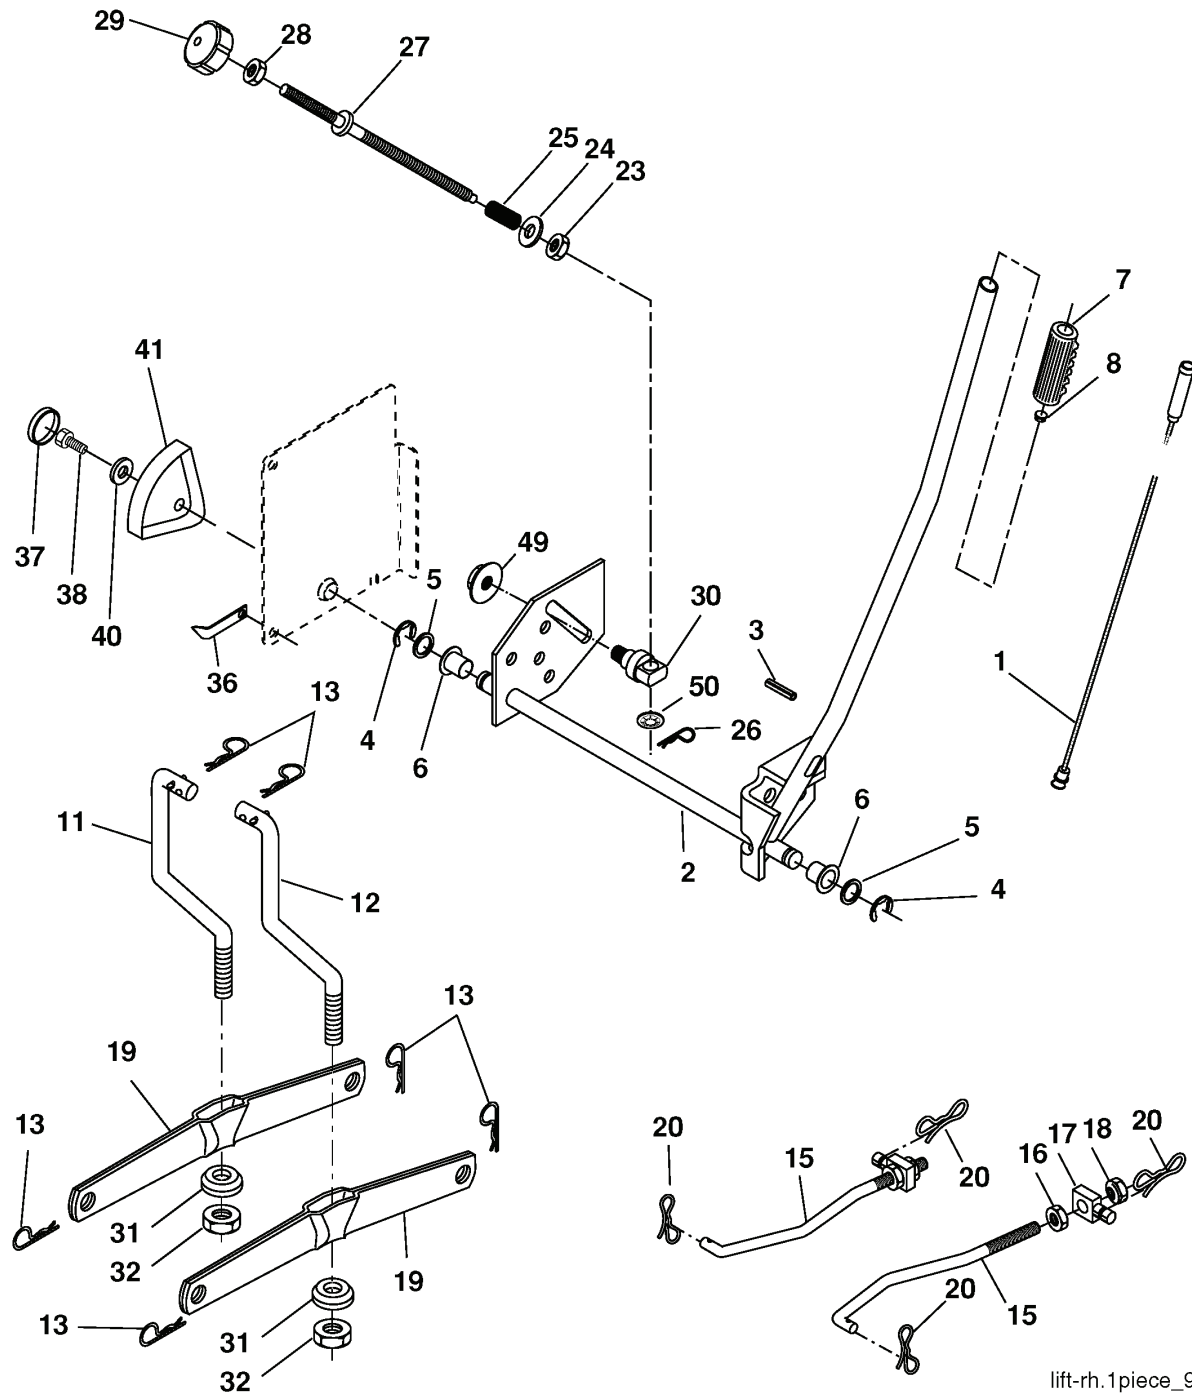

ILLUSTRATED PARTS LIST

MFG. ID NO. 96061007000

CUSTOMER CATALOG NO. CTH171

PRODUCT NO. 960 61 00-70

REPAIR PARTS

TRACTOR- -MODEL NO. CTH171 (96061007000) PRODUCT NO. 960 61 00-70
ENGINE

REF.	PART NO.	DESCRIPTION	REMARK	QTY.	KIT
1	532170805	CONTROL THROT /CH FLAG		1	
2	817720408	SCREW		1	
4	532188655	MUFFLER		1	
8	532171877	BOLT		1	
13	532185909	GASKET		1	
14	532148456	TUBE		1	
23	532169837	HEAT SHIELD		1	
29	532137180	SPARK ARRESTER KIT		1	
31	532185534	TANK UNIT		1	
32	532197725	PLUG		1	
33	532123487	HOSE CLAMP		1	
37	532137040	HOSE		1	
38	532181654	PLUG		1	
44	817670412	SCREW		1	
45	817000612	SCREW		1	
46	819091416	WASHER		1	
81	873510400	NUT		1	
105	817120616	SCREW		1	
116	532184362	NUT		1	
117	532188654	TUBE EXHAUST		1	

REPAIR PARTS

TRACTOR- -MODEL NO. CTH171 (96061007000) PRODUCT NO. 960 61 00-70
MOWER LIFT

lift-rh.1piece_9

REF.	PART NO.	DESCRIPTION	REMARK	QTY.	KIT
1	532159460	WIRE		1	
2	532159471	LEVER		1	
3	532105767	PIN RETAINING SCREW		1	
4	812000002	RETAINER RING		1	
5	819211621	WASHER		1	
6	532120183	BEARING		1	
7	532125631	HANDLE		1	
8	532124526	KNOB		1	
11	532165829	ROD		1	
12	532165831	ROD		1	
13	532124670	RETAINER RING		1	
15	532173288	LINK		1	
16	873350800	NUT		1	
17	532175689	BRACKET		1	
18	873800800	NUT		1	
19	532139868	LEVER		1	
20	532194209	SPRING		1	
23	532110807	NUT		1	
24	819131016	WASHER		1	
25	532124874	SPRING		1	
26	532169484	PIN		1	
27	532126971	LEVER		1	
28	873350600	NUT		1	
29	532138057	KNOB		1	
30	532150233	TRUNNION		1	
31	532169865	BEARING		1	
32	873540600	NUT		1	
36	532155097	INDICATOR		1	
37	532123935	PLUG		1	
38	817060516	SCREW		1	
40	819112410	WASHER		1	
41	532123934	INDICATOR		1	
49	532145212	NUT		1	
50	532110452	NUT		1	