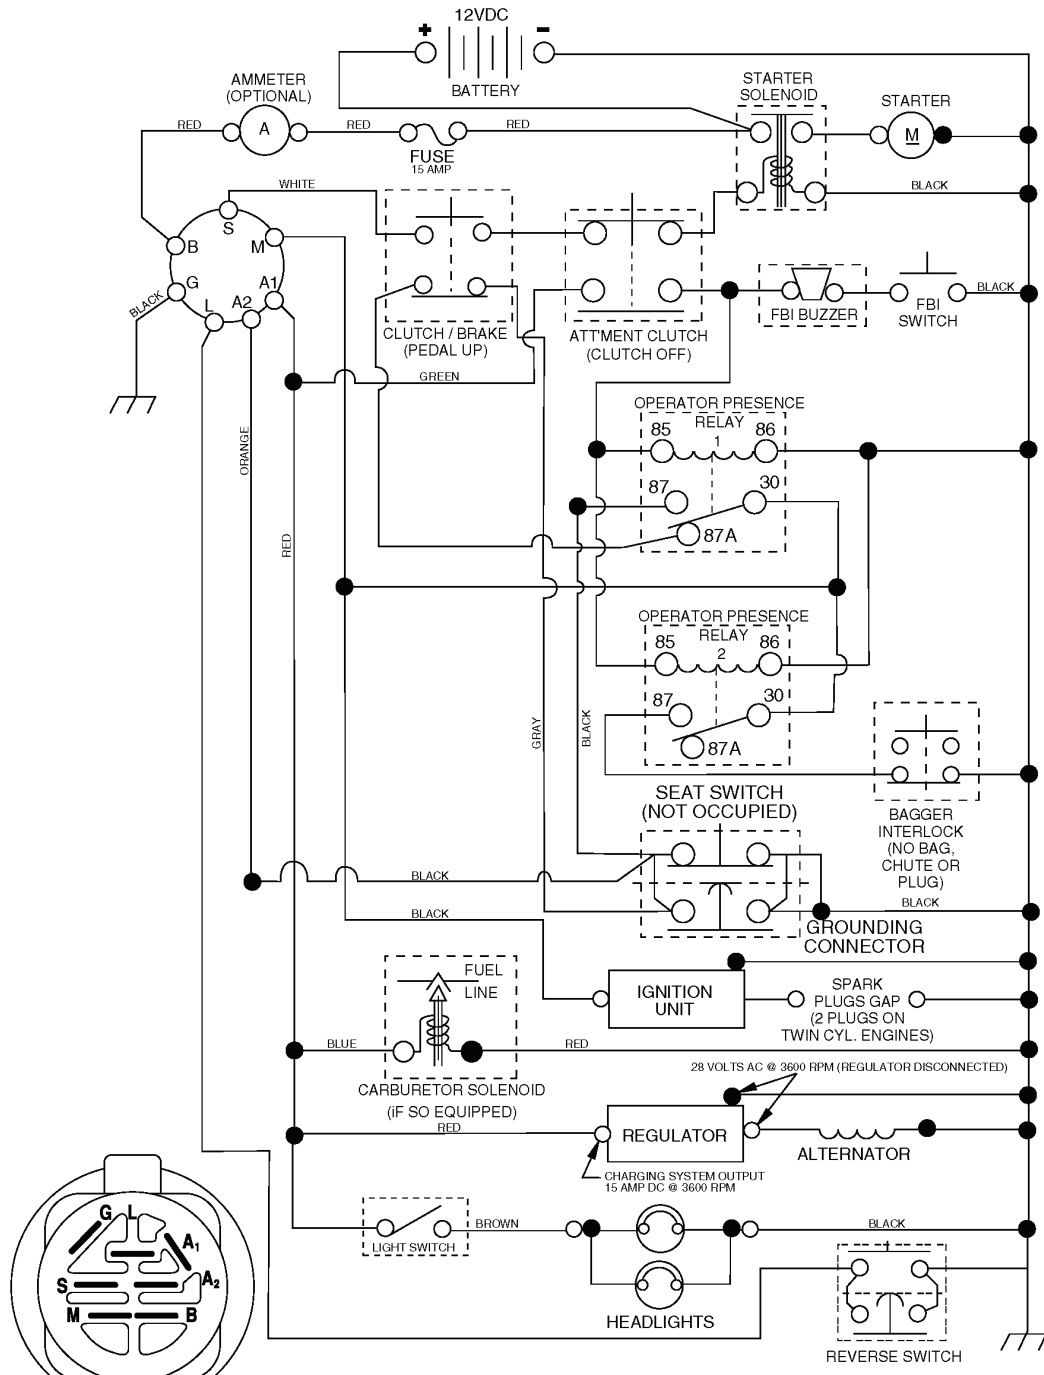

TRACTOR- -MODEL NO. CTH171 (96061007000) PRODUCT NO. 960 61 00-70 SCHEMATIC

03050_197436 (WITH LIGHTS)

IGNITION SWITCH

POSITION	CIRCUIT "MAKE"
OFF	M+G+A1
RUN/OVERRIDE	B+A1
RUN	B+A1 L+A2
START	B + S + A1

WIRING INSULATED CLIPS
NOTE: IF WIRING INSULATED CLIPS WERE REMOVED FOR SERVICING OF UNIT, THEY SHOULD BE REPLACED TO PROPERLY SECURE YOUR WIRING.

03050