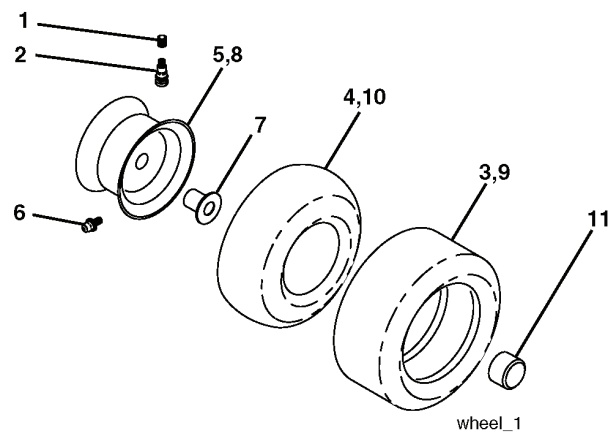

REPAIR PARTS

TRACTOR- -MODEL NO. CTH171 (96061007000) PRODUCT NO. 960 61 00-70

WHEELS & TIRES

REF.	PART NO.	DESCRIPTION	REMARK	QTY.	KIT
1	532059192	CAP VALVE		1	
2	532065139	NIPPLE		1	
3	532106222	TIRE		1	
4	532059904	HOSE		1	
5	532138336	RIM		1	
6	532124957	FITTING		1	
7	532124959	BEARING		1	
8	532138337	RIM SPROCKET		1	
9	532106268	TIRE		1	
10	532124926	HOSE		1	
11	532175039	HUB CAP		1	
--	532144334	SEALING FOAM		1	
	PART NO.		REMARK		KIT
	PART NO.		REMARK		KIT