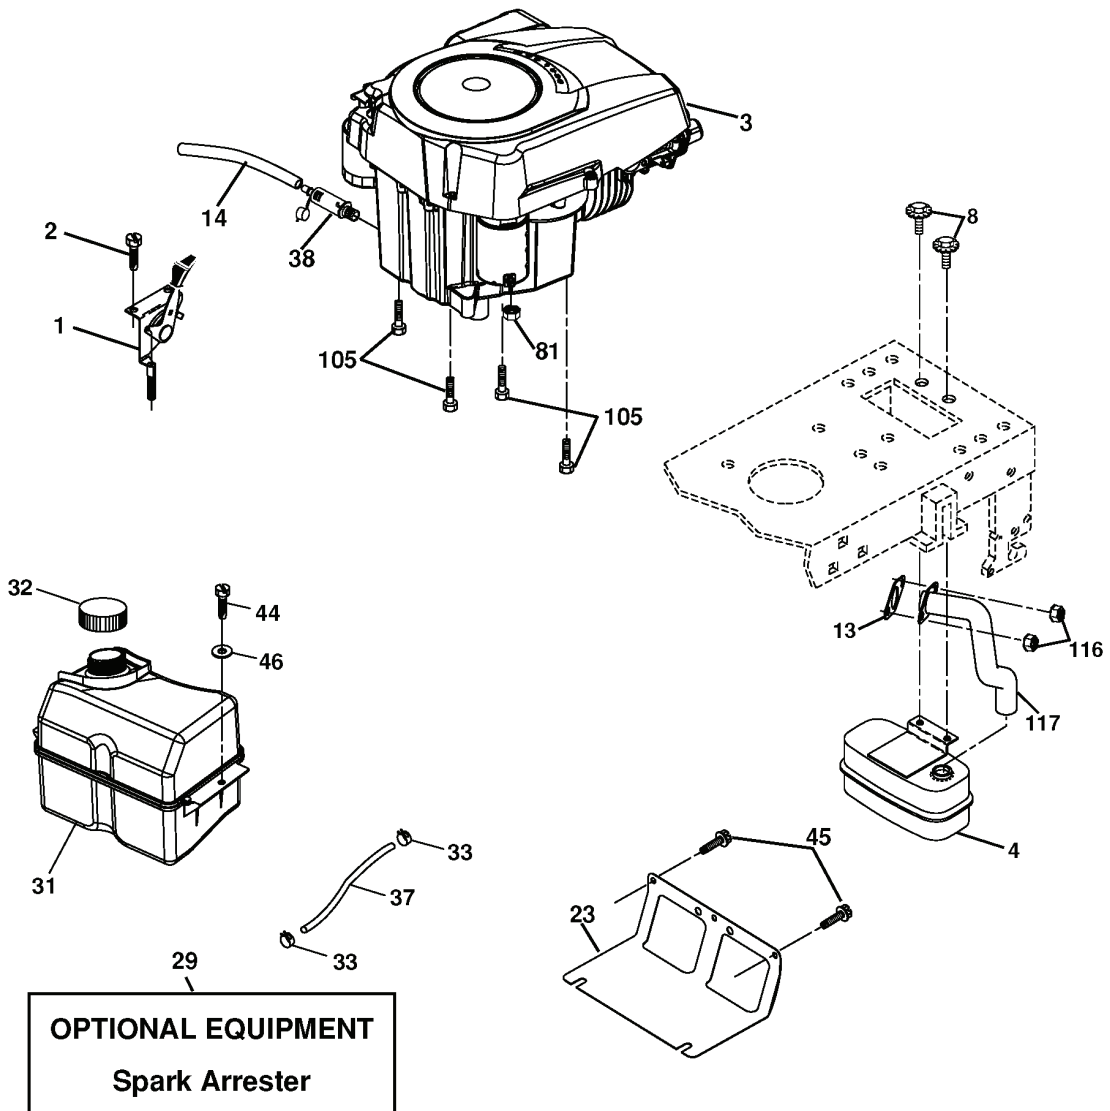

ILLUSTRATED PARTS LIST

MFG. ID NO. 96061007000

CUSTOMER CATALOG NO. CTH171

PRODUCT NO. 960 61 00-70

REPAIR PARTS

TRACTOR- -MODEL NO. CTH171 (96061007000) PRODUCT NO. 960 61 00-70
ENGINE

REF.	PART NO.	DESCRIPTION	REMARK	QTY.	KIT
1	532170805	CONTROL THROT /CH FLAG		1	
2	817720408	SCREW		1	
4	532188655	MUFFLER		1	
8	532171877	BOLT		1	
13	532185909	GASKET		1	
14	532148456	TUBE		1	
23	532169837	HEAT SHIELD		1	
29	532137180	SPARK ARRESTER KIT		1	
31	532185534	TANK UNIT		1	
32	532197725	PLUG		1	
33	532123487	HOSE CLAMP		1	
37	532137040	HOSE		1	
38	532181654	PLUG		1	
44	817670412	SCREW		1	
45	817000612	SCREW		1	
46	819091416	WASHER		1	
81	873510400	NUT		1	
105	817120616	SCREW		1	
116	532184362	NUT		1	
117	532188654	TUBE EXHAUST		1	

REPAIR PARTS

TRACTOR- -MODEL NO. CTH171 (96061007000) PRODUCT NO. 960 61 00-70
MOWER LIFT

lift-rh.1piece_9

REF.	PART NO.	DESCRIPTION	REMARK	QTY.	KIT
1	532159460	WIRE		1	
2	532159471	LEVER		1	
3	532105767	PIN RETAINING SCREW		1	
4	812000002	RETAINER RING		1	
5	819211621	WASHER		1	
6	532120183	BEARING		1	
7	532125631	HANDLE		1	
8	532124526	KNOB		1	
11	532165829	ROD		1	
12	532165831	ROD		1	
13	532124670	RETAINER RING		1	
15	532173288	LINK		1	
16	873350800	NUT		1	
17	532175689	BRACKET		1	
18	873800800	NUT		1	
19	532139868	LEVER		1	
20	532194209	SPRING		1	
23	532110807	NUT		1	
24	819131016	WASHER		1	
25	532124874	SPRING		1	
26	532169484	PIN		1	
27	532126971	LEVER		1	
28	873350600	NUT		1	
29	532138057	KNOB		1	
30	532150233	TRUNNION		1	
31	532169865	BEARING		1	
32	873540600	NUT		1	
36	532155097	INDICATOR		1	
37	532123935	PLUG		1	
38	817060516	SCREW		1	
40	819112410	WASHER		1	
41	532123934	INDICATOR		1	
49	532145212	NUT		1	
50	532110452	NUT		1	