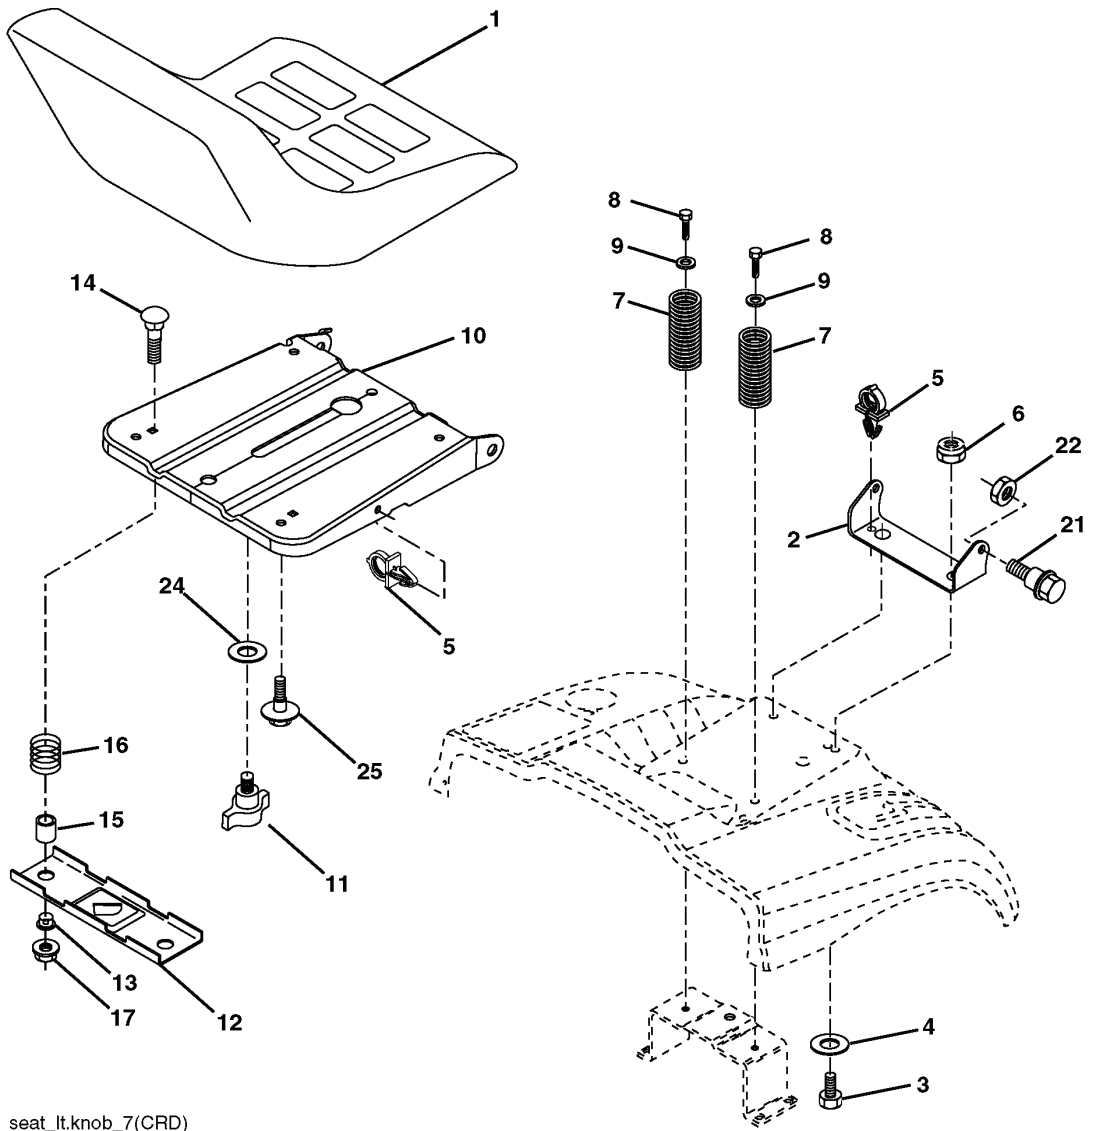

REPAIR PARTS

TRACTOR- -MODEL NO. CTH171 (96061007000) PRODUCT NO. 960 61 00-70
SEAT ASSEMBLY

seat_lt.knob_7(CRD)

REF.	PART NO.	DESCRIPTION	REMARK	QTY.	KIT
1	532188715	SIEGE CONDUCTEUR		1	
2	532140551	BRACKET		1	
3	871110616	SCREW		1	
4	819131610	WASHER		1	
5	532145006	CLIP		1	
6	873800600	NUT		1	
7	532124181	SPRING		1	
8	817000616	SCREW		1	
9	819131614	WASHER		1	
10	532195530	BERCEAU DE SIEGE CONDUCTEUR		1	
11	532166369	WING NUT		1	
12	532174648	BRACKET		1	
13	532121248	BUSHING		1	
14	872050412	BOLT		1	
15	532121249	SPACER		1	
16	532123740	SPRING		1	
17	532123976	LOCKNUT		1	
21	532171852	BOLT		1	
22	873800500	LOCK NUT		1	
24	819171912	WASHER		1	
25	532127018	BOLT		1