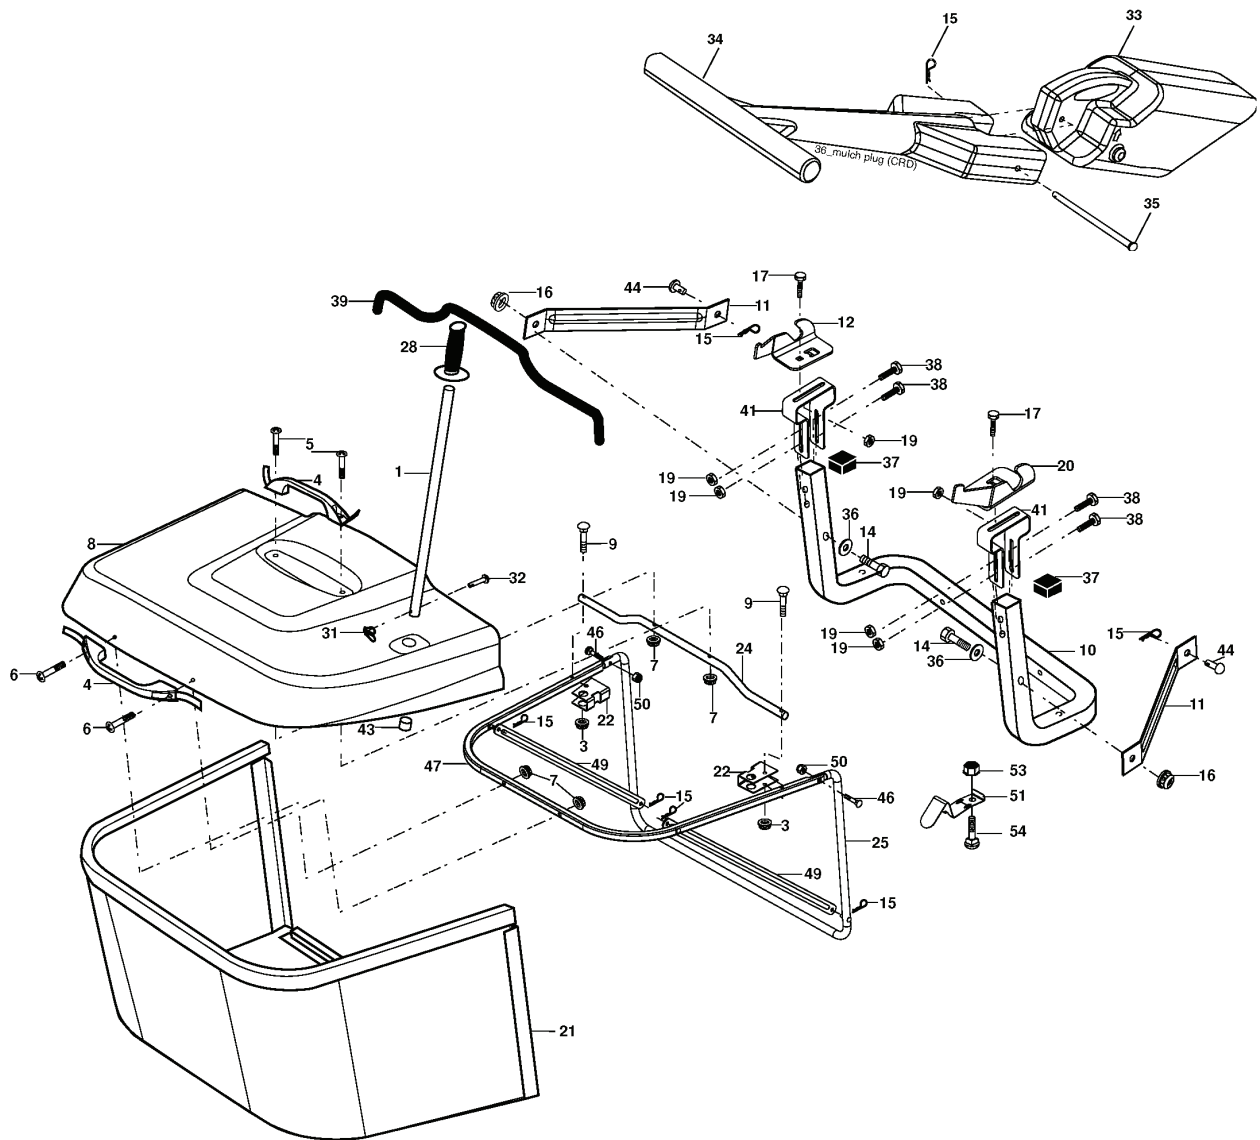

REPAIR PARTS

TRACTOR- -MODEL NO. CTH171 (96061007000) PRODUCT NO. 960 61 00-70
BAGGER

Bagger Asy (CRD)_11

REF.	PART NO.	DESCRIPTION	REMARK	QTY.	KIT
1	532165249	ROD		1	
3	532123976	LOCKNUT		1	
4	532169916	HANDLE		1	
5	874981024	SCREW		1	
6	874981032	SCREW		1	
7	873401000	NUT		1	
8	532181095	COVER		1	
9	872140418	BOLT		1	
10	532181282	TUBE		1	
11	532165719	ROD		1	
12	532188848	BRACKET		1	
14	874520636	BOLT		1	
16	873900600	NUT		1	
15	532124670	RETAINER RING		1	
17	872140506	BOLT		1	
19	873900500	NUT		1	
20	532188847	BRACKET		1	
21	532193838	BAG		1	
22	532165781	CLAMP		1	
24	532165783	FRAME		1	
25	532193705	PIPE		1	
28	532165787	HANDLE		1	
31	532169484	PIN		1	
32	532126875	RIVET		1	
33	532165571	PLUG		1	
34	532165570	HANDLE		1	
35	532165572	PIN RETAINING SCREW		1	
36	819132012	WASHER		1	
37	532175401	PLUG		1	
38	872010520	BOLT		1	
39	532180985	SEAL		1	
41	532169683	BRACKET		1	
43	532174083	PLUG		1	
44	532193312	PIN CLEVIS		1	
46	873110510	BOLT		1	
47	532193704	PIPE		1	
49	532193305	ROD		1	
50	872800500	NUT		1	
51	532199903	LATCH		1	
53	873510400	NUT		1	
54	872140406	BOLT		1