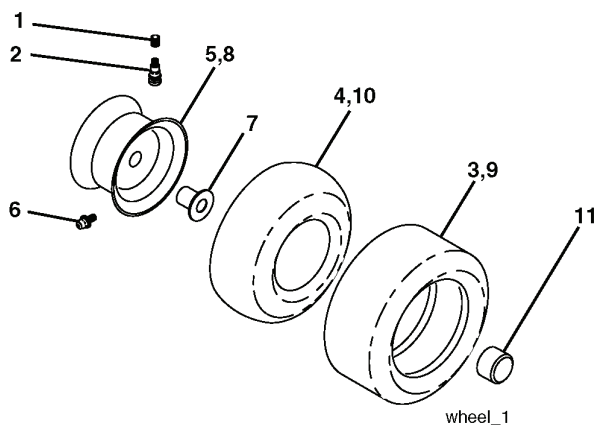

REPAIR PARTS

TRACTOR- -MODEL NO. CTH171 (96061007001) PRODUCT NO. 960 61 00-70

WHEELS & TIRES

REF.	PART NO.	DESCRIPTION	REMARK	QTY.	KIT
1	532059192	CAP VALVE		1	
2	532065139	NIPPLE		1	
3	532106222	TIRE		1	
4	532059904	HOSE		1	
5	532138336	RIM		1	
6	532124957	FITTING		1	
7	532124959	BEARING		1	
8	532138337	RIM SPROCKET		1	
9	532106268	TIRE		1	
10	532124926	HOSE		1	
11	532175039	HUB CAP		1	
--	532144334	SEALING FOAM		1