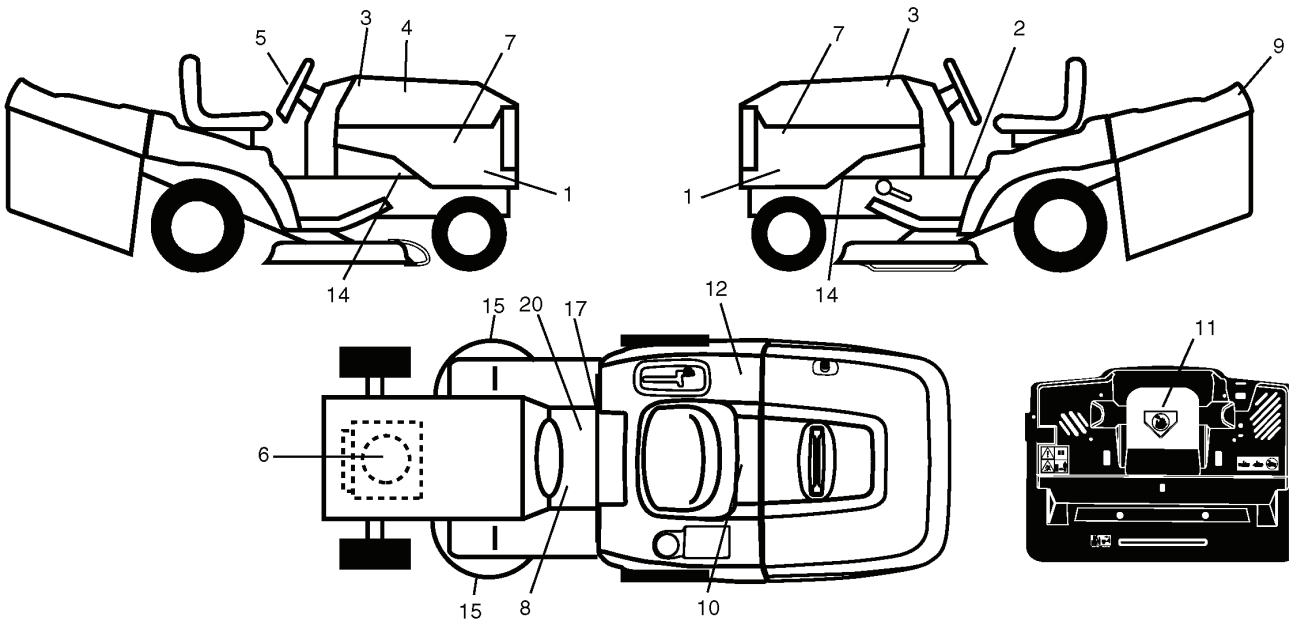

REPAIR PARTS

TRACTOR- -MODEL NO. CTH171 (96061007001) PRODUCT NO. 960 61 00-70
DECALS

REF.	PART NO.	DESCRIPTION	REMARK	QTY.	KIT
1	532191145	DECAL		1	
2	532400389	LABEL		1	
3	532188923	DECAL		1	
4	532401024	DECAL		1	
5	532188925	DECAL		1	
6	532196841	DECAL		1	
7	532188921	DECAL		1	
8	532159737	DECAL		1	
9	532188927	DECAL		1	
10	532145005	DECAL		1	
11	532182166	DECAL		1	
12	532180432	DECAL		1	
13	532166286	DECAL		1	
14	532159736	DECAL		1	
15	532196842	DECAL		1	
17	532140837	DECAL		1	
20	532166960	DECAL		1	
--	532138311	DECAL		1	
--	532181091	PLATE		1	
--	532181090	PLATE		1	
--	532400965	OPERATORS MANUAL		1	
--	532400966	OPERATORS MANUAL		1	
--	532401417	OPERATORS MANUAL		1	
--	532401418	OPERATORS MANUAL		1	
	PART NO.		REMARK		KIT