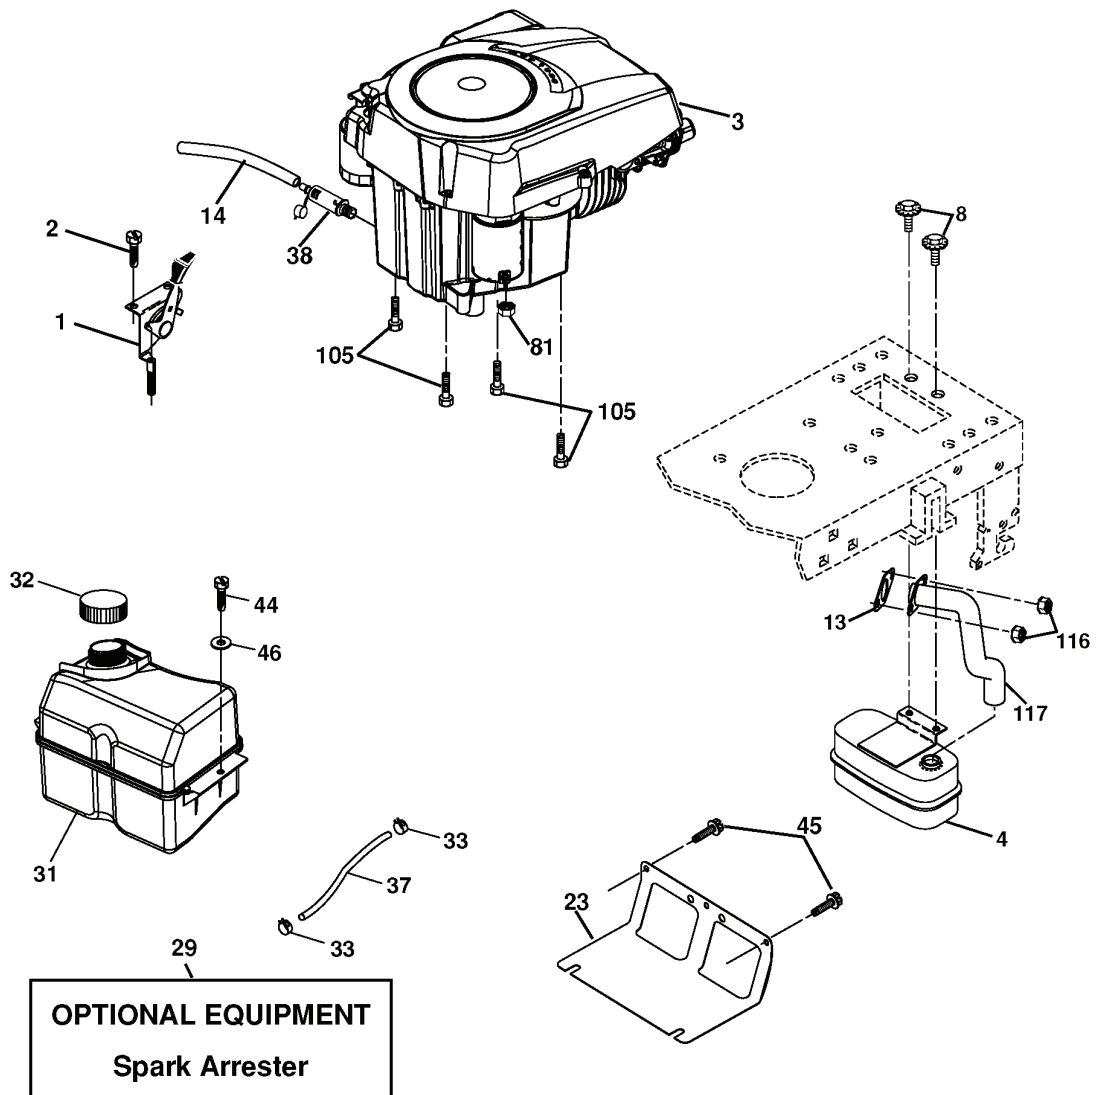

REPAIR PARTS

TRACTOR- -MODEL NO. CTH171 (96061007001) PRODUCT NO. 960 61 00-70
ENGINE

REF.	PART NO.	DESCRIPTION	REMARK	QTY.	KIT
1	532170805	CONTROL THROT /CH FLAG		1	
2	817720408	SCREW		1	
4	532188655	MUFFLER		1	
8	532171877	BOLT		1	
13	532185909	GASKET		1	
14	532148456	TUBE		1	
23	532169837	HEAT SHIELD		1	
29	532137180	SPARK ARRESTER KIT		1	
31	532185534	TANK UNIT		1	
32	532197725	PLUG		1	
33	532123487	HOSE CLAMP		1	
37	532137040	HOSE		1	
38	532181654	PLUG		1	
44	817670412	SCREW		1	
45	817000612	SCREW		1	
46	819091416	WASHER		1	
81	873510400	NUT		1	
105	817120616	SCREW		1	
116	532184362	NUT		1	
117	532188654	TUBE EXHAUST		1