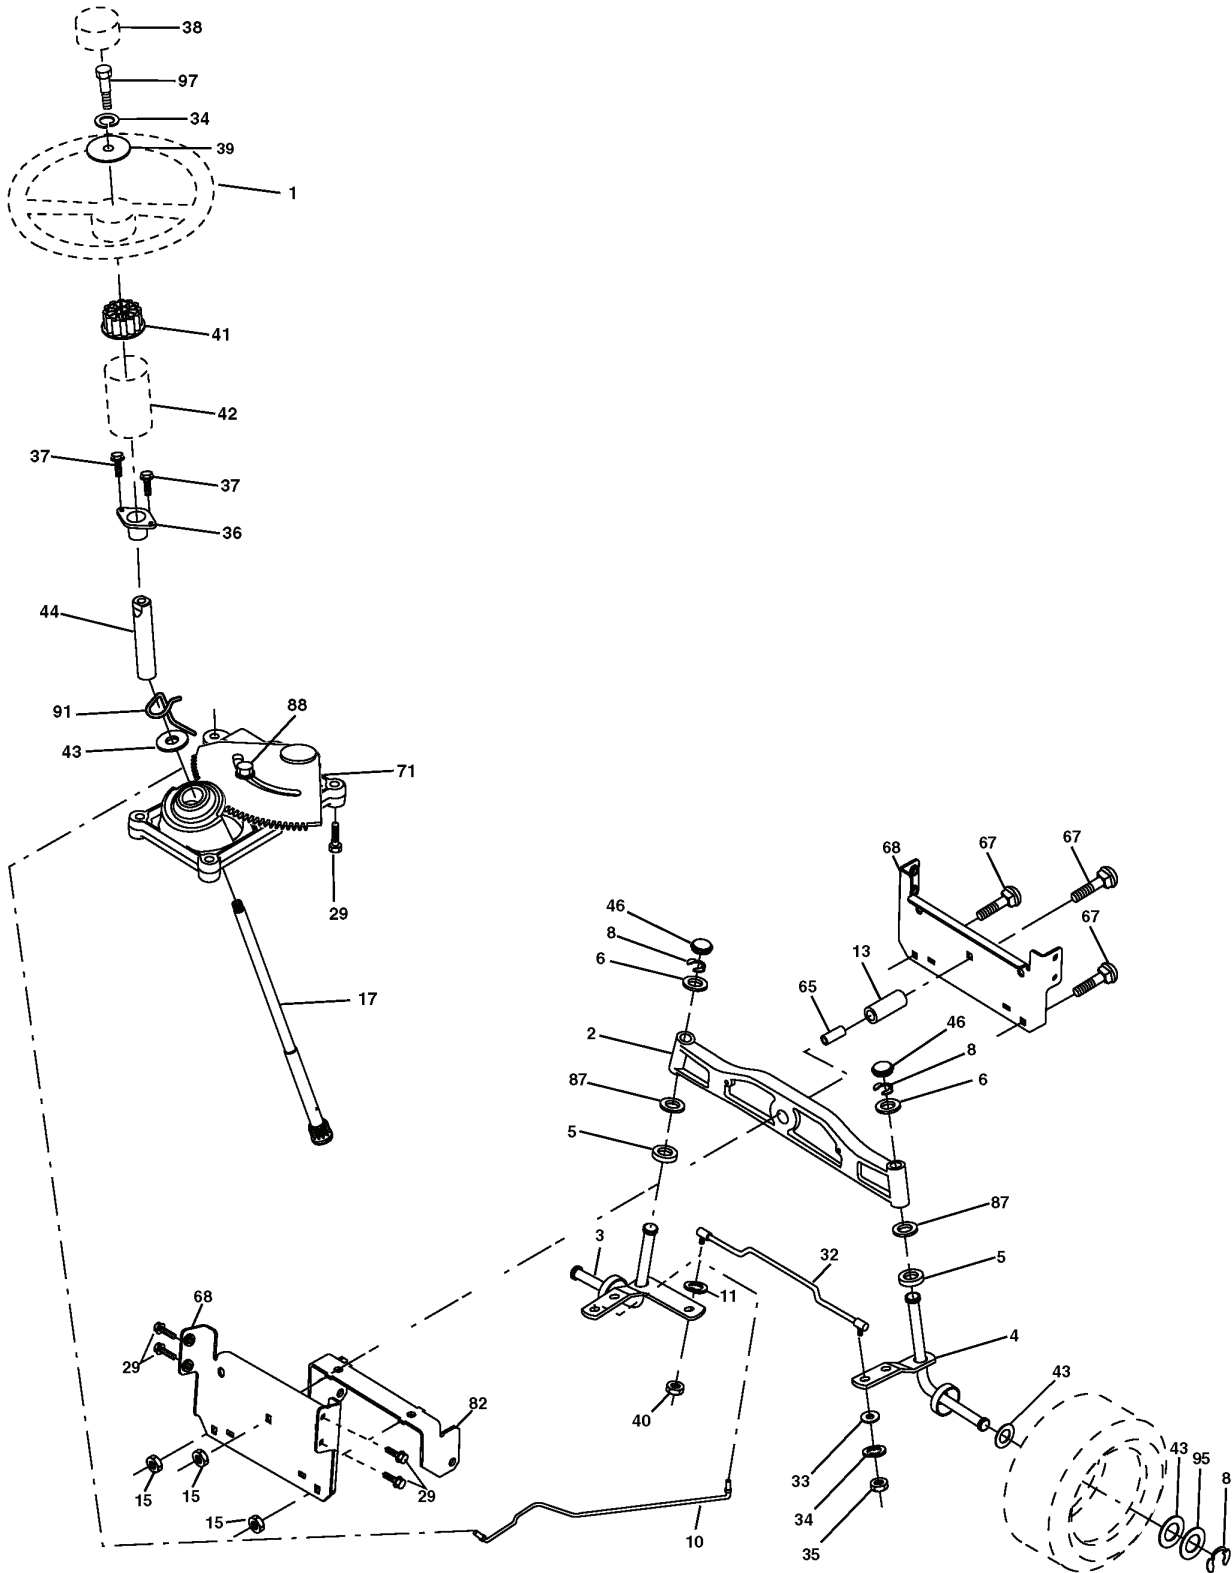

REPAIR PARTS

TRACTOR- -MODEL NO. CTH171 (96061007001) PRODUCT NO. 960 61 00-70
MOWER LIFT

lift-rh.1piece_9

REF.	PART NO.	DESCRIPTION	REMARK	QTY.	KIT
1	532159460	WIRE		1	
2	532159471	LEVER		1	
3	532105767	PIN RETAINING SCREW		1	
4	812000002	RETAINER RING		1	
5	819211621	WASHER		1	
6	532120183	BEARING		1	
7	532125631	HANDLE		1	
8	532124526	KNOB		1	
11	532165829	ROD		1	
12	532165831	ROD		1	
13	532124670	RETAINER RING		1	
15	532173288	LINK		1	
16	873350800	NUT		1	
17	532175689	BRACKET		1	
18	873800800	NUT		1	
19	532139868	LEVER		1	
20	532194209	SPRING		1	
23	532110807	NUT		1	
24	819131016	WASHER		1	
25	532124874	SPRING		1	
26	532169484	PIN		1	
27	532126971	LEVER		1	
28	873350600	NUT		1	
29	532138057	KNOB		1	
30	532150233	TRUNNION		1	
31	532169865	BEARING		1	
32	873540600	NUT		1	
36	532155097	INDICATOR		1	
37	532123935	PLUG		1	
38	817060516	SCREW		1	
40	819112410	WASHER		1	
41	532123934	INDICATOR		1	
49	532145212	NUT		1	
50	532110452	NUT		1	

WIRING INSULATED CLIPS

NOTE: IF WIRING INSULATED CLIPS WERE REMOVED FOR SERVICING OF UNIT, THEY SHOULD BE REPLACED TO PROPERLY SECURE YOUR WIRING.

03050

NON-REMOVABLE CONNECTIONS

RELAY

REPAIR PARTS

TRACTOR- -MODEL NO. CTH171 (96061007001) PRODUCT NO. 960 61 00-70
STEERING ASSEMBLY