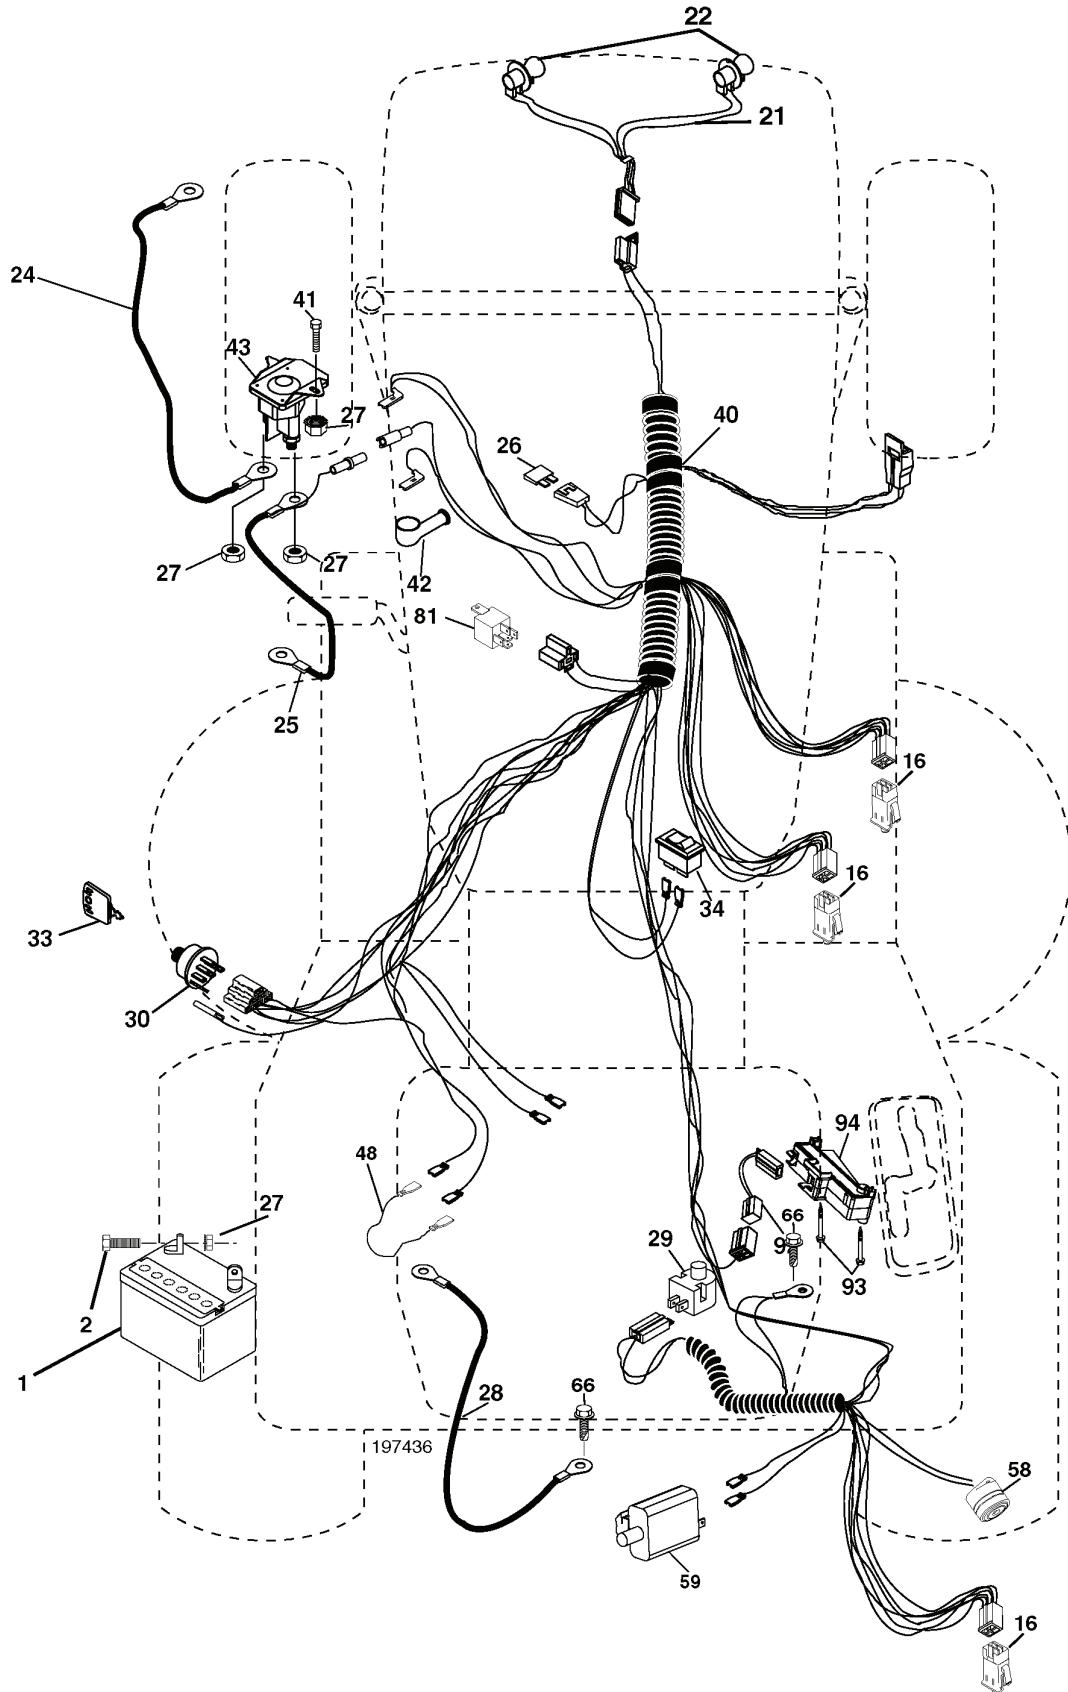

REPAIR PARTS

TRACTOR- -MODEL NO. CTH171 (96061007001) PRODUCT NO. 960 61 00-70
ELECTRICAL

REF.	PART NO.	DESCRIPTION	REMARK	QTY.	KIT
1	532144927	BATTERY		1	
2	874760412	BOLT		1	
16	532176138	MICRO SWITCH		1	
21	532175688	HARNESS		1	
22	532004152	BULB		1	
24	532124780	CABLE		1	
25	532165987	CABLE		1	
26	532175158	FUSE		1	
27	873510400	NUT		1	
28	532127725	CABLE		1	
29	532192749	SWITCH.SEAT.DP W/RAMPS		1	
30	532193350	IGNITION MODULE		1	
33	532140401	KEY		1	
34	532110712	SWITCH		1	
40	532197436	CABLE ASSY		1	
41	871110408	BOLT		1	
42	532131563	COVER		1	
43	532192507	SOLENOID		1	
48	532140844	ADAPTER		1	
58	532169419	BUZZER		1	
59	532180379	SWITCH FBI		1	
66	817490608	SCREW		1	
81	532109748	RELAY		1	
92	532196615	CABLE ASSY		1	
93	532192540	SCREW		1	
94	532191834	MODULE.REVERSE.ROS		1