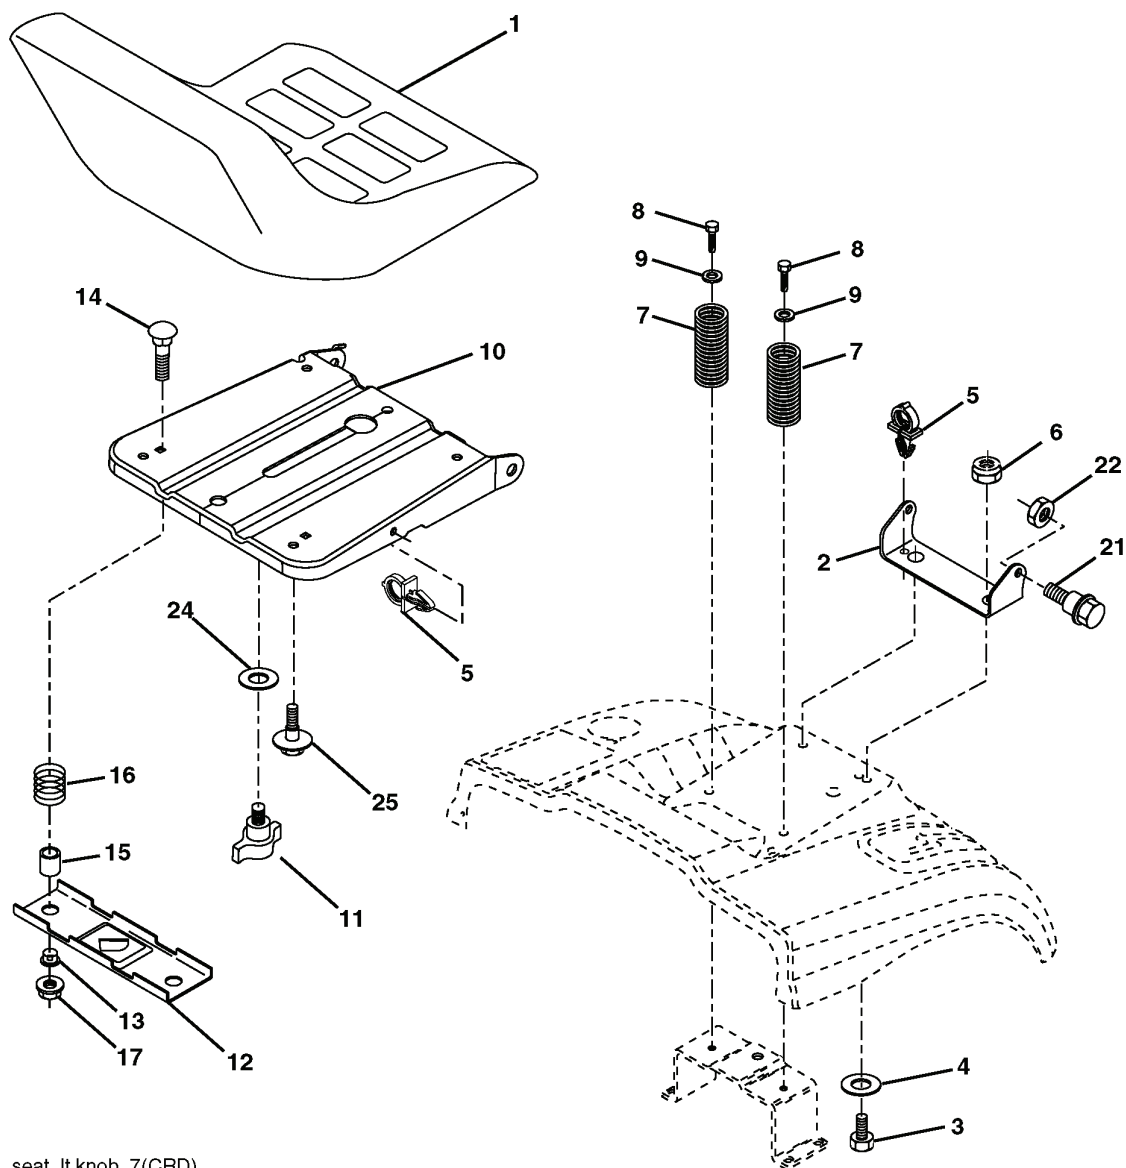

REPAIR PARTS

TRACTOR- -MODEL NO. CTH171 (96061007001) PRODUCT NO. 960 61 00-70
SEAT ASSEMBLY

seat_lt.knob_7(CRD)

REF.	PART NO.	DESCRIPTION	REMARK	QTY.	KIT
1	532188715	SIEGE CONDUCTEUR		1	
2	532140551	BRACKET		1	
3	871110616	SCREW		1	
4	819131610	WASHER		1	
5	532145006	CLIP		1	
6	873800600	NUT		1	
7	532124181	SPRING		1	
8	817000616	SCREW		1	
9	819131614	WASHER		1	
10	532195530	BERCEAU DE SIEGE CONDUCTEUR		1	
11	532166369	WING NUT		1	
12	532174648	BRACKET		1	
13	532121248	BUSHING		1	
14	872050412	BOLT		1	
15	532121249	SPACER		1	
16	532123740	SPRING		1	
17	532123976	LOCKNUT		1	
21	532171852	BOLT		1	
22	873800500	LOCK NUT		1	
24	819171912	WASHER		1	
25	532127018	BOLT		1