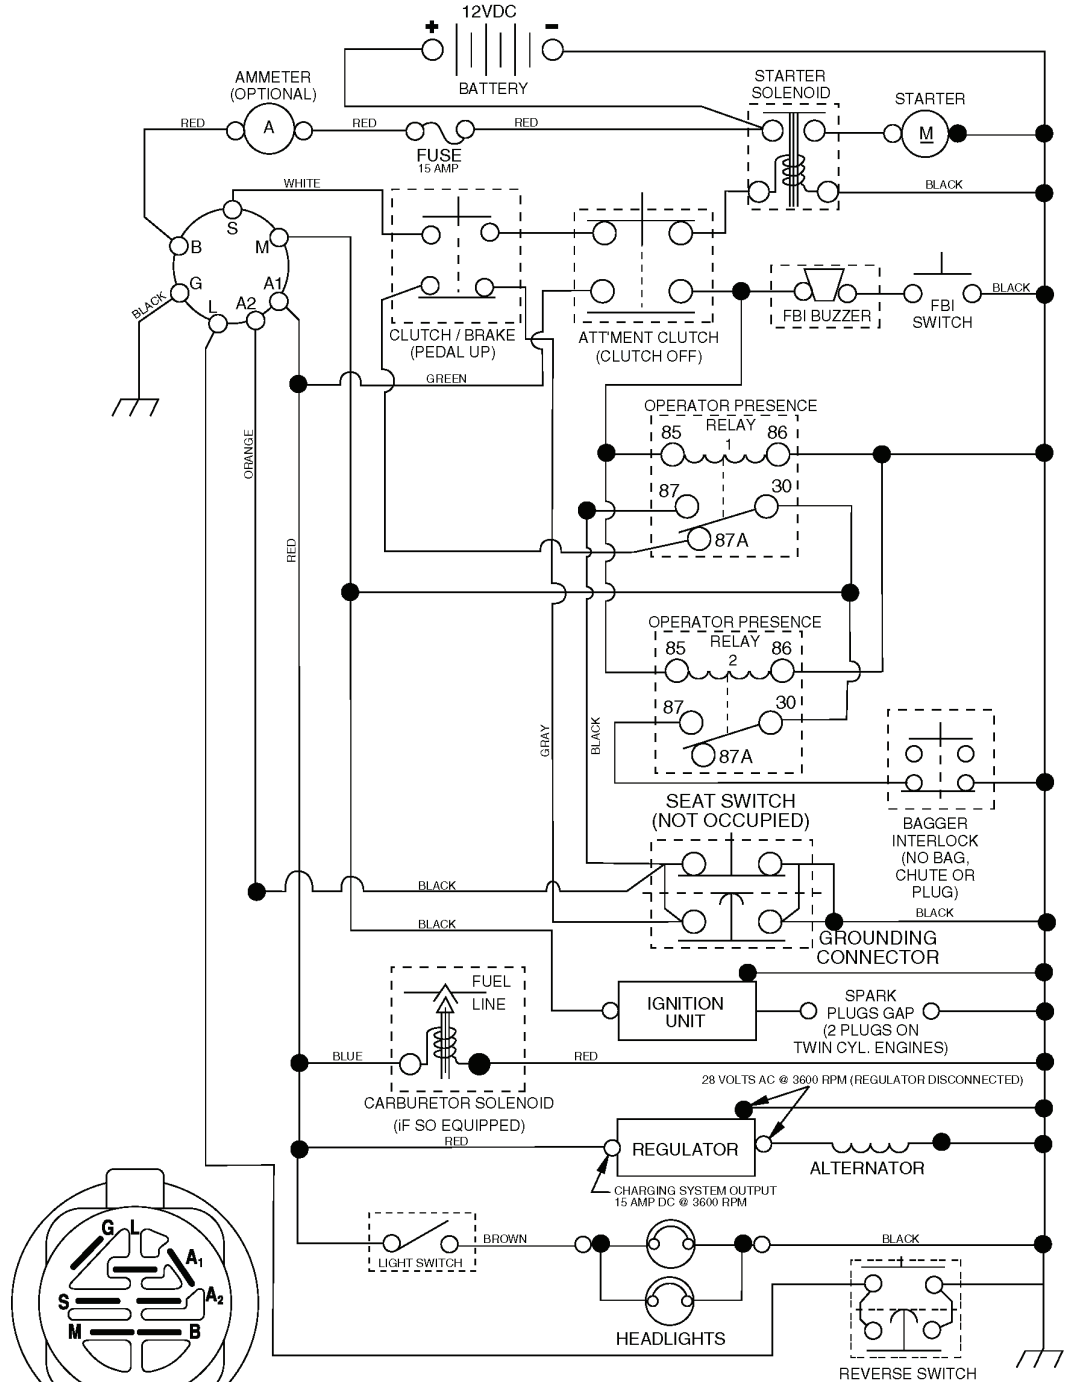

REPAIR PARTS

TRACTOR- -MODEL NO. CTH171 (96061007001) PRODUCT NO. 960 61 00-70
MOWER LIFT

lift-rh.1piece_9

REF.	PART NO.	DESCRIPTION	REMARK	QTY.	KIT
1	532159460	WIRE		1	
2	532159471	LEVER		1	
3	532105767	PIN RETAINING SCREW		1	
4	812000002	RETAINER RING		1	
5	819211621	WASHER		1	
6	532120183	BEARING		1	
7	532125631	HANDLE		1	
8	532124526	KNOB		1	
11	532165829	ROD		1	
12	532165831	ROD		1	
13	532124670	RETAINER RING		1	
15	532173288	LINK		1	
16	873350800	NUT		1	
17	532175689	BRACKET		1	
18	873800800	NUT		1	
19	532139868	LEVER		1	
20	532194209	SPRING		1	
23	532110807	NUT		1	
24	819131016	WASHER		1	
25	532124874	SPRING		1	
26	532169484	PIN		1	
27	532126971	LEVER		1	
28	873350600	NUT		1	
29	532138057	KNOB		1	
30	532150233	TRUNNION		1	
31	532169865	BEARING		1	
32	873540600	NUT		1	
36	532155097	INDICATOR		1	
37	532123935	PLUG		1	
38	817060516	SCREW		1	
40	819112410	WASHER		1	
41	532123934	INDICATOR		1	
49	532145212	NUT		1	
50	532110452	NUT		1	

ILLUSTRATED PARTS LIST

MFG. ID NO. 96061007001

CUSTOMER CATALOG NO. CTH171

PRODUCT NO. 960 61 00-70

REF.	PART NO.	DESCRIPTION	REMARK	QTY.	KIT
531 02 95-01	531029501	AIR FILTER		1	
531 02 98-62	531029862	FILTER		1	
532 18 02-17	532180217	BELT		1	
532 18 63-88	532186388	BLADE		1	
532 18 63-87	532186387	BLADE		1	
532 18 63-85	532186385	BLADE		1	
531 02 95-03	531029503	FILTER		1	
531 02 95-04	531029504	SPARK PLUG		1	
532 17 01-40	532170140	BELT		1	
532 18 63-86	532186386	BLADE		1	

TRACTOR - -MODEL NO. CTH171 (96061007001) PRODUCT NO. 960 61 00-70 SCHEMATIC

03050_197436 (WITH LIGHTS)

IGNITION SWITCH

POSITION	CIRCUIT	"MAKE"
OFF	M+G+A1	
RUN/OVERRIDE	B+A1	
RUN	B+A1	L+A2
START	B + S + A1	