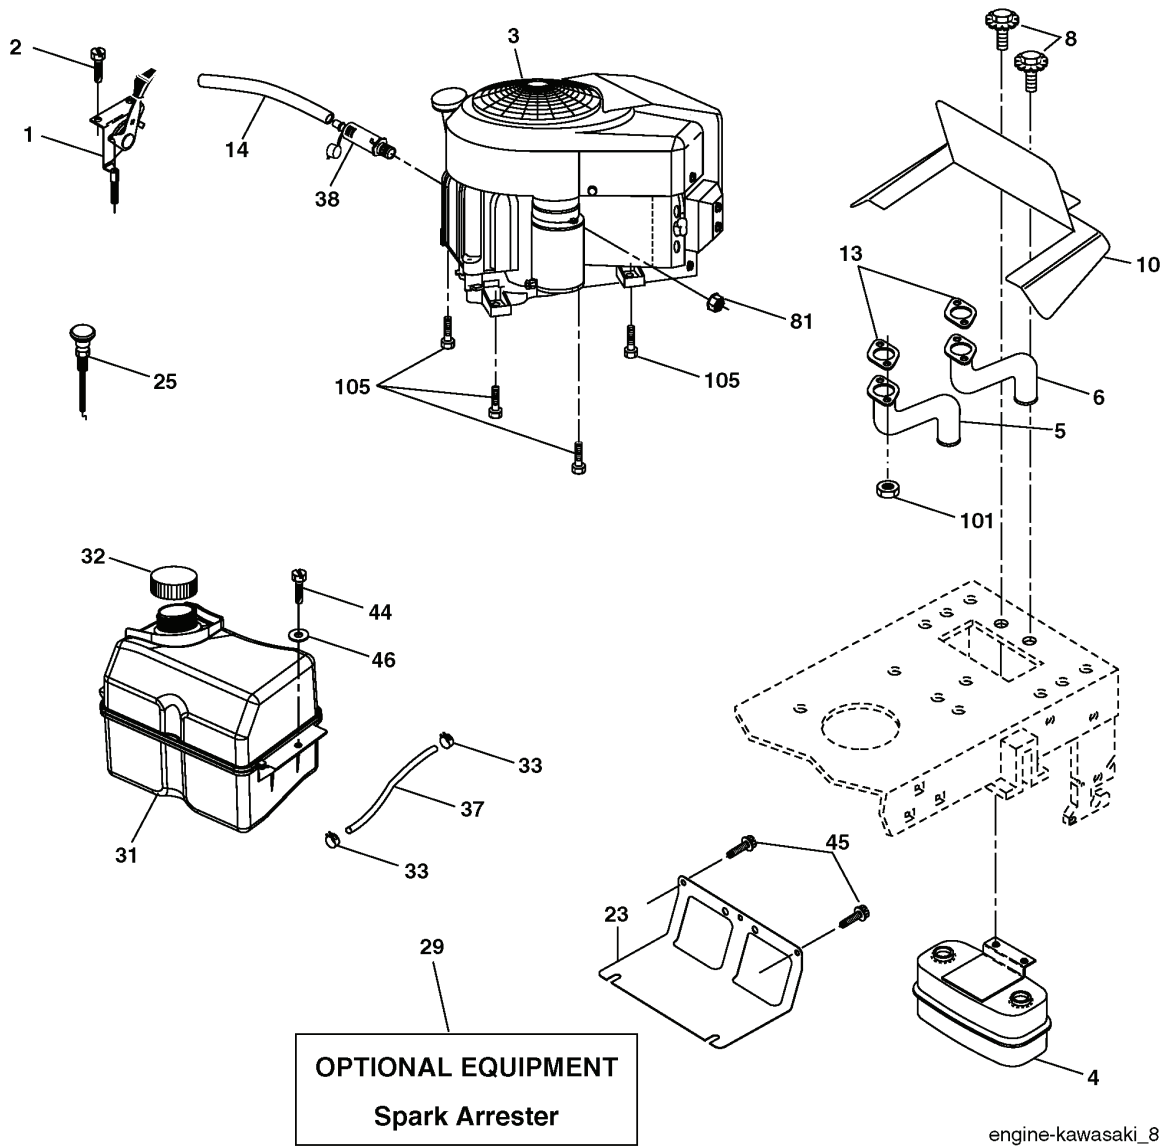

REPAIR PARTS

TRACTOR- -MODEL NO. CTH180 XP(96061007400), PRODUCT NO. 960 61 00-74
ENGINE

REF.	PART NO.	DESCRIPTION	REMARK	QTY.	KIT
1	532170803	CONTROL THROT FLAG		1	
2	817720408	SCREW		1	
4	532149723	MUFFLER		1	
5	532176067	TUBE		1	
6	532176068	TUBE		1	
8	532171877	BOLT		1	
10	532146629	HEAT SHIELD		1	
14	532148456	TUBE		1	
23	532169837	HEAT SHIELD		1	
25	532191812	CONTROL		1	
29	532137180	SPARK ARRESTER KIT		1	
31	532185534	TANK UNIT		1	
32	532140527	FUEL CAP		1	
33	532123487	HOSE CLAMP		1	
37	532137040	HOSE		1	
44	817670412	SCREW		1	
45	817000612	SCREW		1	
46	819091416	WASHER		1	
81	873510400	NUT		1	
101	532184362	NUT		1	
105	817120616	SCREW		1