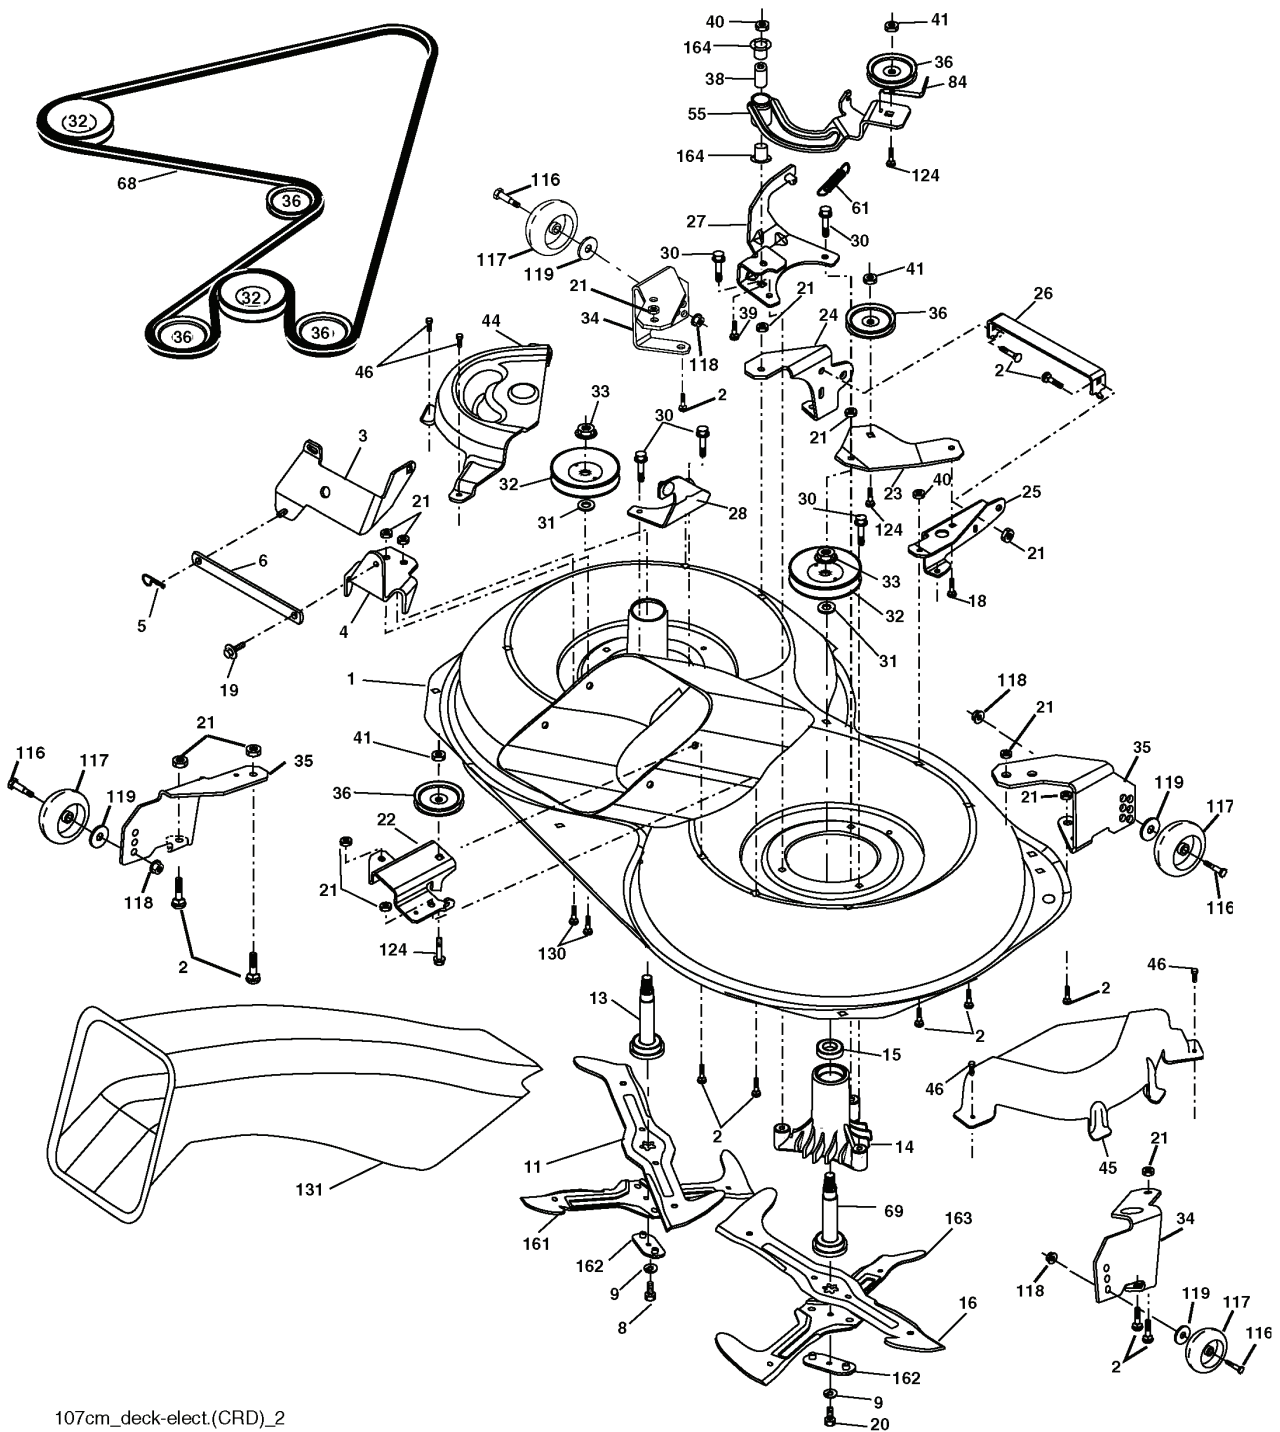

REPAIR PARTS

TRACTOR- -MODEL NO. CTH180 XP(96061007400), PRODUCT NO. 960 61 00-74
MOWER

107cm_deck-elect.(CRD)_2

REF.	PART NO.	DESCRIPTION	REMARK	QTY.	KIT
1	532169160	HOUSING		1	
2	872140506	BOLT		1	
3	532165569	BRACKET		1	
4	532169167	BRACKET		1	
5	532124670	RETAINER RING		1	
6	532165557	ROD		1	
8	532181712	BOLT		1	
9	810030600	WASHER		1	
11	532180583	BLADE		1	
13	532137645	SHAFT		1	
14	532128774	BEARING HOUSING		1	
15	532110485	BEARING		1	
16	532180584	BLADE		1	
18	872110606	BOLT		1	
19	532132827	SPEC. BOLT		1	
20	532181713	BOLT		1	
21	873680500	NUT		1	
22	532169165	BRACKET		1	
23	532169166	BRACKET		1	
24	532169170	BRACKET		1	
25	532400105	BRACKET		1	
26	532400110	SUPPORT		1	
27	532169172	BRACKET		1	
28	532169168	BRACKET		1	
30	532173984	SCREW		1	
31	532187690	WASHER		1	
32	532198145	PULLEY		1	
33	532400234	NUT		1	
34	532400103	BRACKET		1	
35	532400104	BRACKET		1	
36	532146763	PULLEY		1	
38	532169851	SPACER		1	
39	872110622	BOLT		1	
40	873680600	NUT		1	
41	873900600	NUT		1	
44	532175538	COVER		1	
45	532175539	COVER		1	
46	532137729	SCREW		1	
55	532169849	LEVER		1	
61	532199487	SPRING		1	
68	532169178	BELT		1	
69	532165482	SHAFT		1	
84	532156085	BELT GUIDE		1	
116	532184219	BOLT		1	
117	532174873	WHEEL		1	
118	873930600	NUT		1	
119	819121414	WASHER		1	
124	872110612	BOLT		1	
130	872110506	BOLT		1	
131	532165661	PIPE		1	
161	532180424	BLADE		1	
162	532180878	ADAPTER		1	
163	532180425	BLADE		1	
164	532124937	BEARING COL. STRG.		1	
--	532181857	BEARING HOUSING		1	
--	532181858	BEARING HOUSING		1	
--	532400325	HOUSING		1