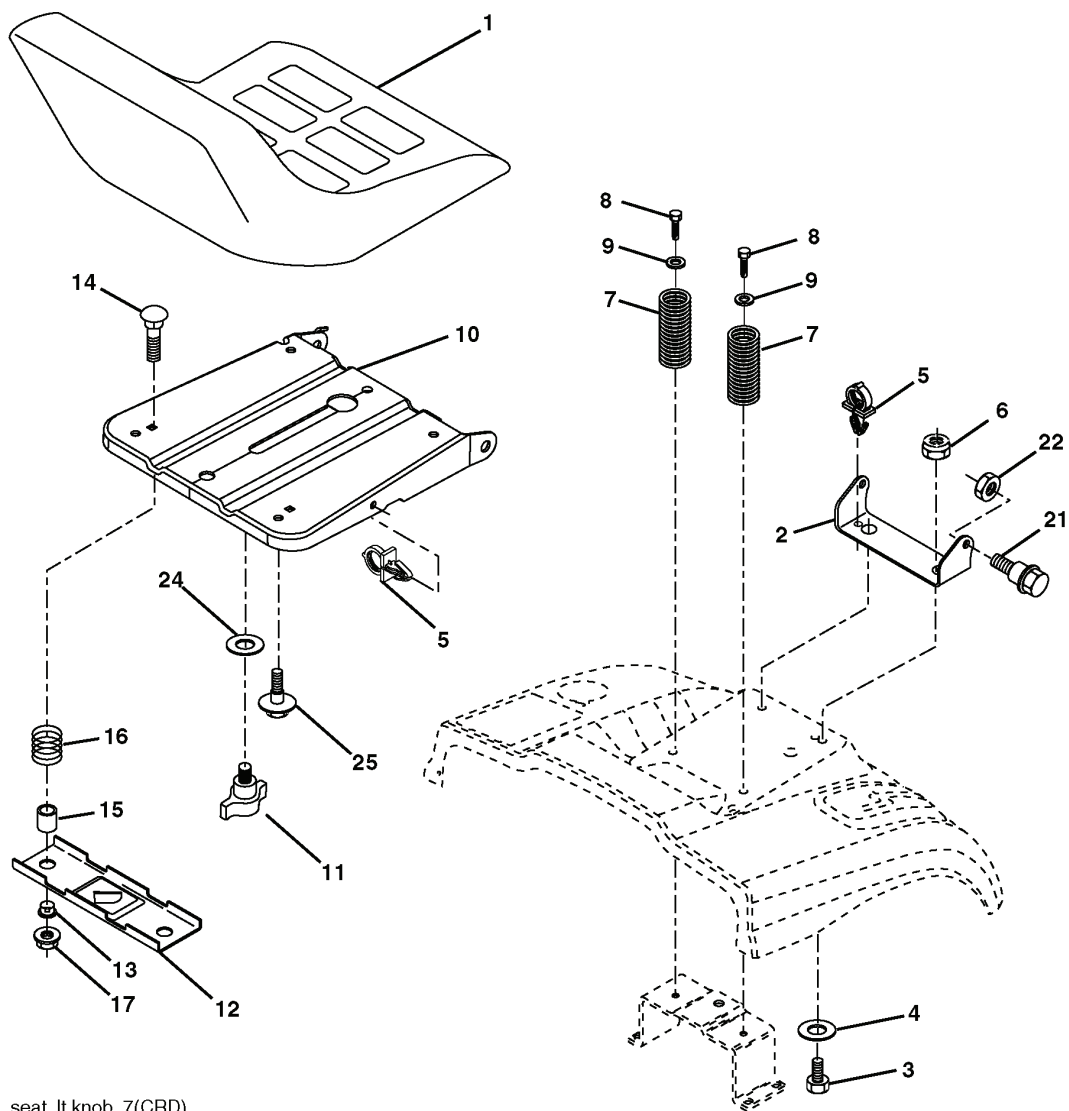

REPAIR PARTS

TRACTOR- -MODEL NO. CTH180 XP(96061007400), PRODUCT NO. 960 61 00-74
DECALS

REF.	PART NO.	DESCRIPTION	REMARK	QTY.	KIT
1	532400389	LABEL		1	
2	532196841	DECAL		1	
3	532188922	DECAL		1	
4	532189139	DECAL		1	
5	532188925	DECAL		1	
6	532180432	DECAL		1	
7	532191147	DECAL		1	
8	532188921	DECAL		1	
9	532188932	DECAL		1	
10	532145005	DECAL		1	
11	532182166	DECAL		1	
12	532159737	DECAL		1	
13	532196842	DECAL		1	
14	532159736	DECAL		1	
16	532180435	DECAL		1	
17	532140837	DECAL		1	
20	532166960	DECAL		1	
21	532166286	DECAL		1	
--	532138311	DECAL		1	
--	532181090	PLATE		1	
--	532181091	PLATE		1	
--	532400975	OPERATORS MANUAL		1	
--	532400976	OPERATORS MANUAL		1	
--	532401415	OPERATORS MANUAL		1	
--	532401416	OPERATORS MANUAL		1	

REPAIR PARTS

TRACTOR- -MODEL NO. CTH180 XP(96061007400), PRODUCT NO. 960 61 00-74
SEAT ASSEMBLY

seat_lt.knob_7(CRD)

REF.	PART NO.	DESCRIPTION	REMARK	QTY.	KIT
1	532188715	SIEGE CONDUCTEUR		1	
2	532140551	BRACKET		1	
3	871110616	SCREW		1	
4	819131610	WASHER		1	
5	532145006	CLIP		1	
6	873800600	NUT		1	
7	532124181	SPRING		1	
8	817000616	SCREW		1	
9	819131614	WASHER		1	
10	532195530	BERCEAU DE SIEGE CONDUCTEUR		1	
11	532166369	WING NUT		1	
12	532174648	BRACKET		1	
13	532121248	BUSHING		1	
14	872050412	BOLT		1	
15	532121249	SPACER		1	
16	532123740	SPRING		1	
17	532123976	LOCKNUT		1	
21	532171852	BOLT		1	
22	873800500	LOCK NUT		1	
24	819171912	WASHER		1	
25	532127018	BOLT		1	