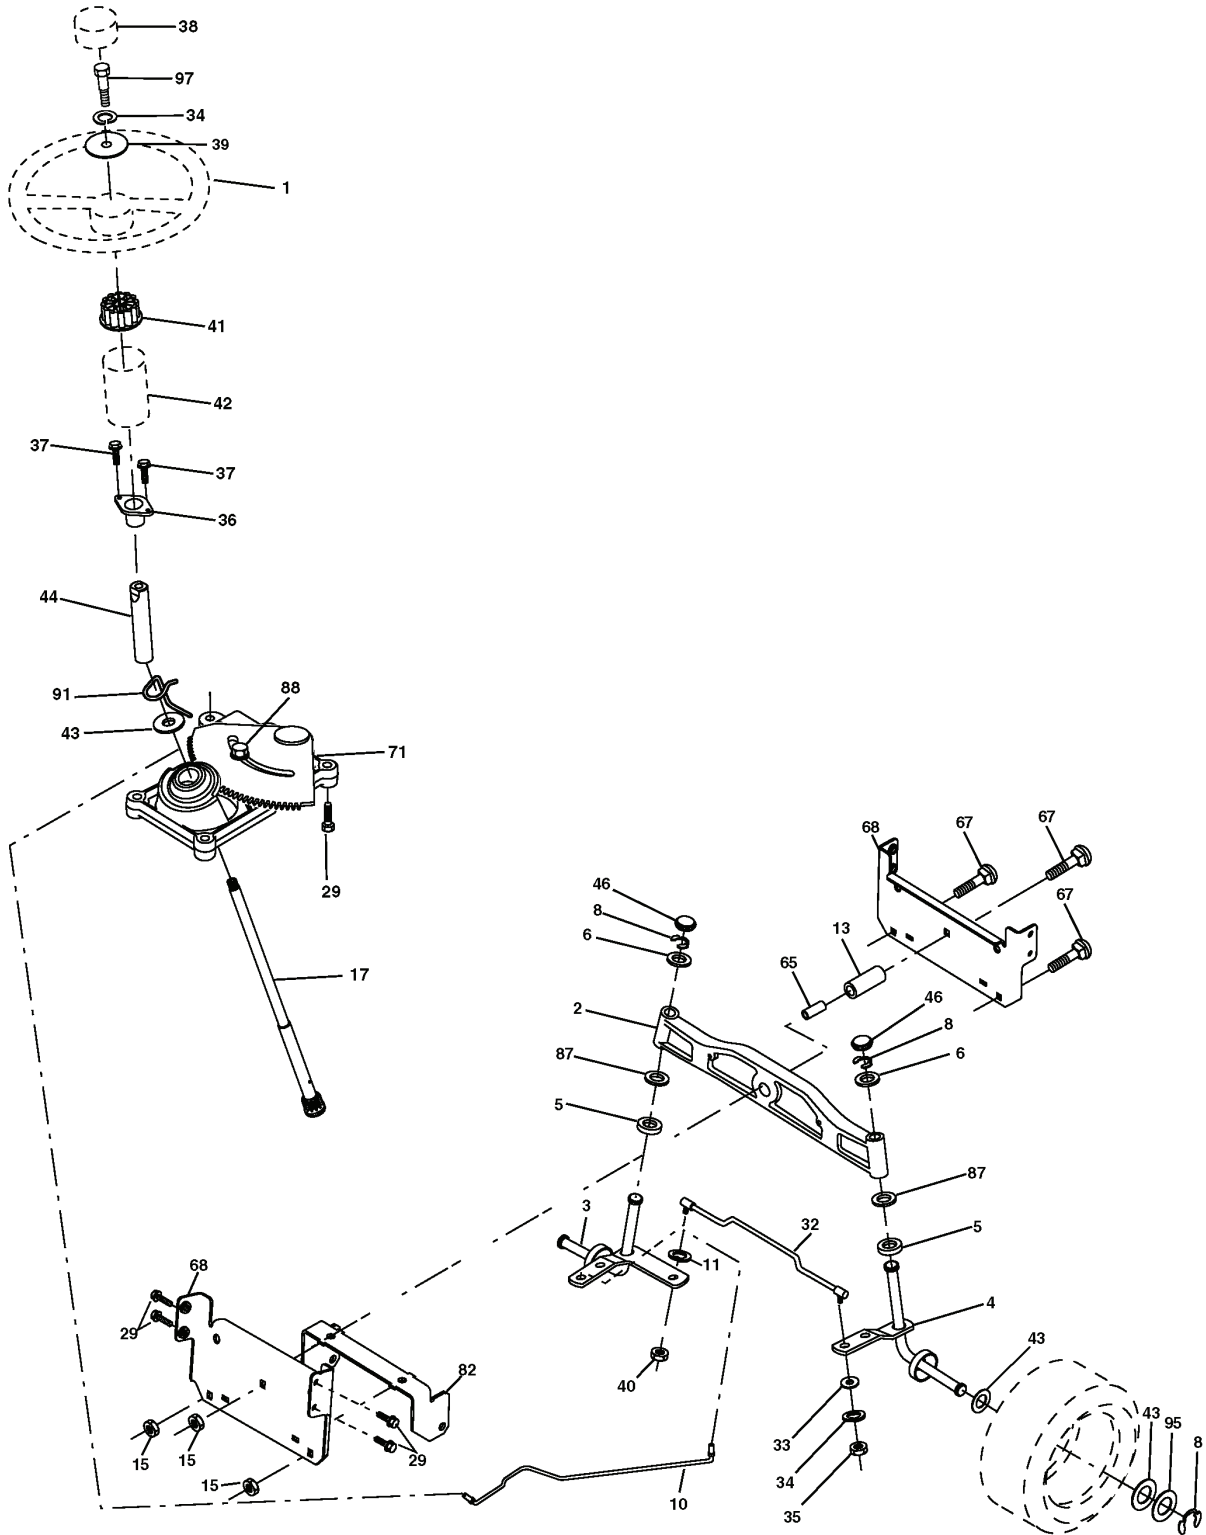

REPAIR PARTS

TRACTOR- -MODEL NO. CTH180 XP(96061007400), PRODUCT NO. 960 61 00-74
STEERING ASSEMBLY

steering_pl.lt_60

REF.	PART NO.	DESCRIPTION	REMARK	QTY.	KIT
1	532193651	STEERING WHEEL		1	
2	532184706	SHAFT		1	
3	532169840	SPINDLE		1	
4	532169839	SPINDLE		1	
5	532124931	WASHER		1	
6	532121748	WASHER		1	
8	812000029	RETAINER RING		1	
10	532175121	ROD		1	
11	810040600	WASHER		1	
13	532136518	PIPE		1	
15	532145212	NUT		1	
17	532190753	ROD		1	
29	817000612	SCREW		1	
32	532171888	ROD		1	
33	819111216	WASHER		1	
34	810040500	WASHER		1	
35	873540500	NUT		1	
36	532155099	BUSHING		1	
37	532152927	SCREW		1	
38	532193652	HUB		1	
39	819113812	WASHER		1	
40	873540600	NUT		1	
41	532186737	ADAPTER		1	
42	532169634	SLEEVE		1	
43	532121749	WASHER		1	
44	532190752	SHAFT		1	
46	532121232	HUB CAP		1	
65	532160367	SPACER		1	
67	872110618	BOLT		1	
68	532169827	SHAFT		1	
71	532175146	STEERING GEAR		1	
82	532199978	SUPPORT ESSIEU AVANT		1	
87	532173966	WASHER		1	
88	532175118	BOLT		1	
91	532175553	SPRING		1	
95	532188967	WASHER		1	
97	874780564	BOLT		1