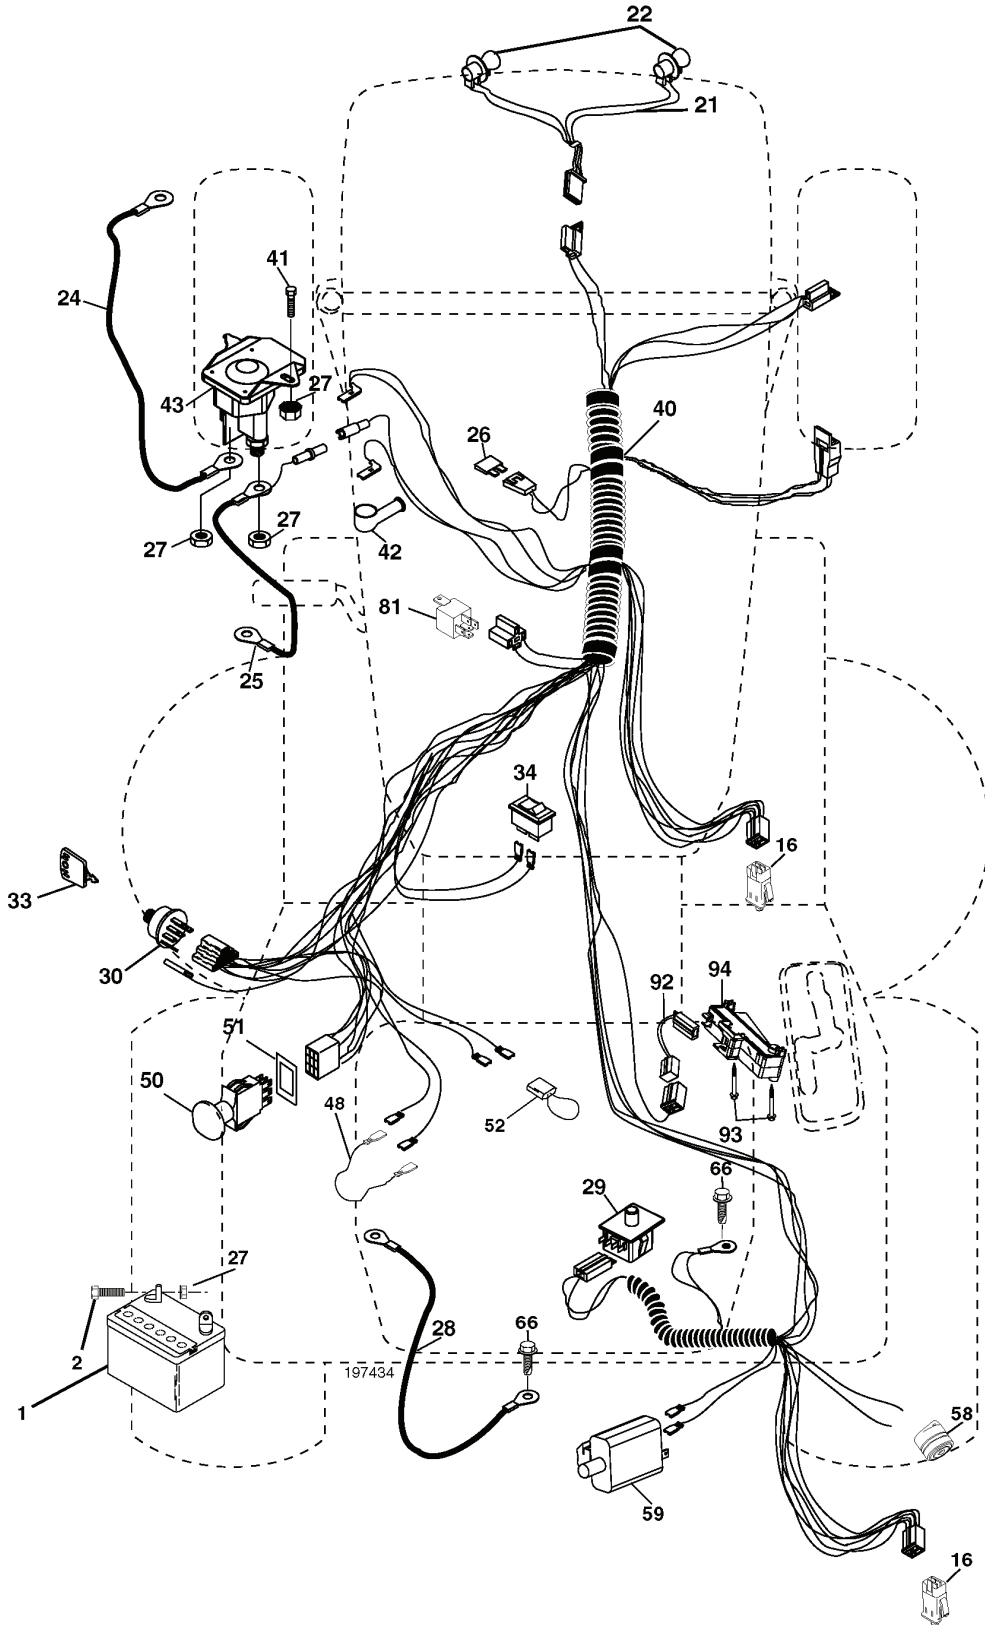

REPAIR PARTS

TRACTOR- -MODEL NO. CTH180 XP(96061007400), PRODUCT NO. 960 61 00-74
ELECTRICAL

REF.	PART NO.	DESCRIPTION	REMARK	QTY.	KIT
1	532144927	BATTERY		1	
2	874760412	BOLT		1	
16	532176138	MICRO SWITCH		1	
21	532175688	HARNESS		1	
22	532004152	BULB		1	
24	532124780	CABLE		1	
25	532165987	CABLE		1	
26	532175158	FUSE		1	
27	873510400	NUT		1	
28	532127725	CABLE		1	
29	532192749	SWITCH.SEAT.DP W/RAMPS		1	
30	532193350	IGNITION MODULE		1	
33	532140401	KEY		1	
34	532110712	SWITCH		1	
40	532197434	CABLE ASSY		1	
41	871110408	BOLT		1	
42	532131563	COVER		1	
43	532192507	SOLENOID		1	
48	532140844	ADAPTER		1	
50	532174651	SWITCH		1	
51	532140405	FRAME		1	
52	532141940	WIRE		1	
58	532169419	BUZZER		1	
59	532180379	SWITCH FBI		1	
66	817490608	SCREW		1	
81	532109748	RELAY		1	
92	532196615	CABLE ASSY		1	
93	532192540	SCREW		1	
94	532191834	MODULE.REVERSE.ROS		1