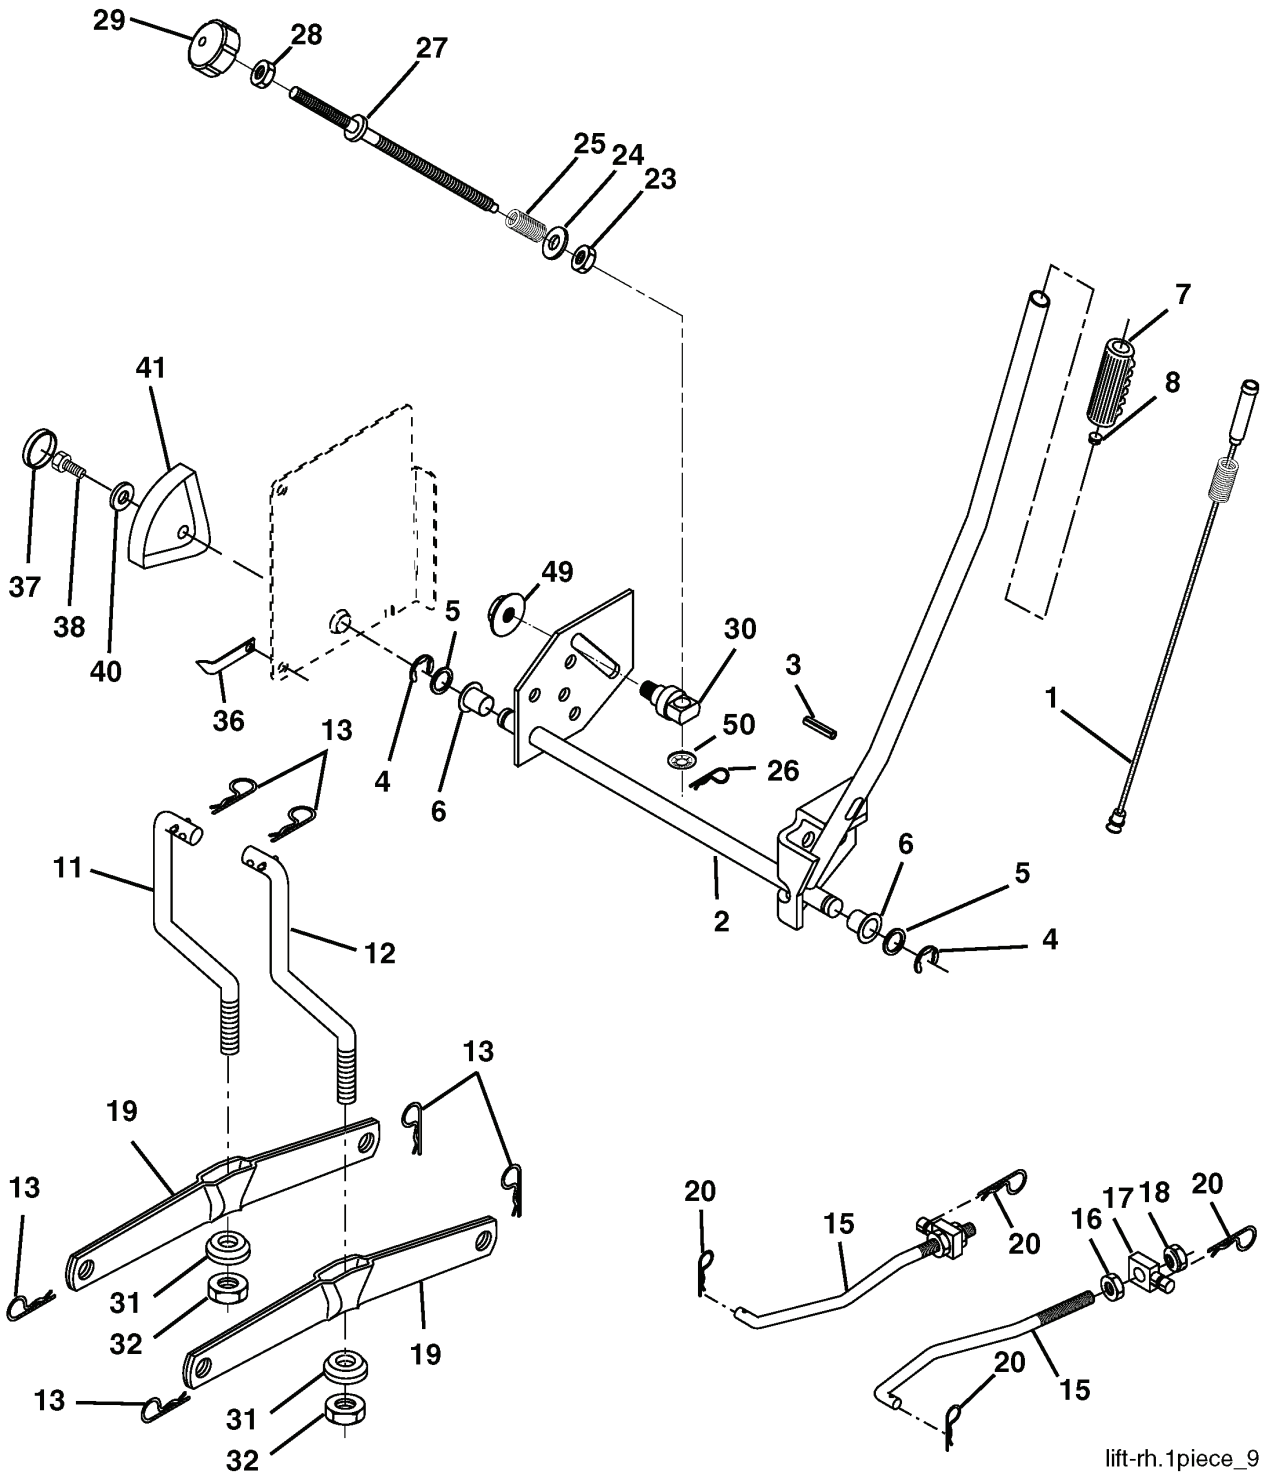

REPAIR PARTS

TRACTOR- -MODEL NO. CTH180 XP(96061007400), PRODUCT NO. 960 61 00-74

WHEELS & TIRES

REF.	PART NO.	DESCRIPTION	REMARK	QTY.	KIT
1	532059192	CAP VALVE		1	
2	532065139	NIPPLE		1	
3	532106222	TIRE		1	
4	532059904	HOSE		1	
5	532138336	RIM		1	
6	532124957	FITTING		1	
7	532124959	BEARING		1	
8	532138337	RIM.SPROCKET		1	
9	532122082	TIRE		1	
10	532124926	HOSE		1	
11	532175039	HUB CAP		1	
--	532144334	SEALING FOAM		1	

REPAIR PARTS

TRACTOR- -MODEL NO. CTH180 XP(96061007400), PRODUCT NO. 960 61 00-74
MOWER LIFT

lift-rh.1piece_9

REF.	PART NO.	DESCRIPTION	REMARK	QTY.	KIT
1	532159460	WIRE		1	
2	532159471	LEVER		1	
3	532105767	PIN RETAINING SCREW		1	
4	812000002	RETAINER RING		1	
5	819211621	WASHER		1	
6	532120183	BEARING		1	
7	532125631	HANDLE		1	
8	532124526	KNOB		1	
11	532165829	ROD		1	
12	532165831	ROD		1	
13	532124670	RETAINER RING		1	
15	532173288	LINK		1	
16	873350800	NUT		1	
17	532175689	BRACKET		1	
18	873800800	NUT		1	
19	532139868	LEVER		1	
20	532194209	SPRING		1	
23	532110807	NUT		1	
24	819131016	WASHER		1	
25	532124874	SPRING		1	
26	532169484	PIN		1	
27	532126971	LEVER		1	
28	873350600	NUT		1	
29	532138057	KNOB		1	
30	532150233	TRUNNION		1	
31	532169865	BEARING		1	
32	873540600	NUT		1	
36	532155097	INDICATOR		1	
37	532123935	PLUG		1	
38	817060516	SCREW		1	
40	819112410	WASHER		1	
41	532123934	INDICATOR		1	
49	532145212	NUT		1	
50	532110452	NUT		1	