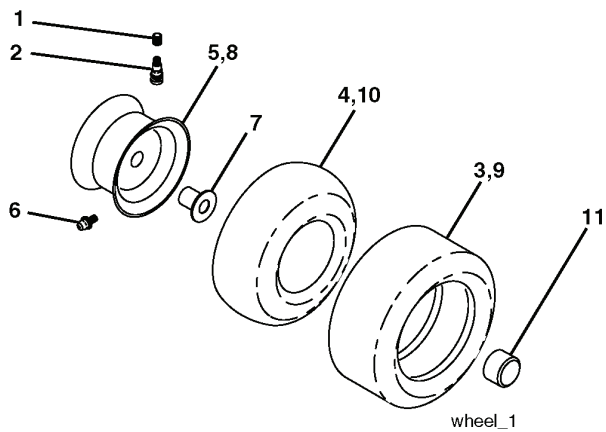

REPAIR PARTS

TRACTOR- -MODEL NO. CTH180 XP(96061007400), PRODUCT NO. 960 61 00-74
STEERING ASSEMBLY

steering_pl.lt_60

REF.	PART NO.	DESCRIPTION	REMARK	QTY.	KIT
1	532193651	STEERING WHEEL		1	
2	532184706	SHAFT		1	
3	532169840	SPINDLE		1	
4	532169839	SPINDLE		1	
5	532124931	WASHER		1	
6	532121748	WASHER		1	
8	812000029	RETAINER RING		1	
10	532175121	ROD		1	
11	810040600	WASHER		1	
13	532136518	PIPE		1	
15	532145212	NUT		1	
17	532190753	ROD		1	
29	817000612	SCREW		1	
32	532171888	ROD		1	
33	819111216	WASHER		1	
34	810040500	WASHER		1	
35	873540500	NUT		1	
36	532155099	BUSHING		1	
37	532152927	SCREW		1	
38	532193652	HUB		1	
39	819113812	WASHER		1	
40	873540600	NUT		1	
41	532186737	ADAPTER		1	
42	532169634	SLEEVE		1	
43	532121749	WASHER		1	
44	532190752	SHAFT		1	
46	532121232	HUB CAP		1	
65	532160367	SPACER		1	
67	872110618	BOLT		1	
68	532169827	SHAFT		1	
71	532175146	STEERING GEAR		1	
82	532199978	SUPPORT ESSIEU AVANT		1	
87	532173966	WASHER		1	
88	532175118	BOLT		1	
91	532175553	SPRING		1	
95	532188967	WASHER		1	
97	874780564	BOLT		1	

REPAIR PARTS

TRACTOR- -MODEL NO. CTH180 XP(96061007400), PRODUCT NO. 960 61 00-74

WHEELS & TIRES

REF.	PART NO.	DESCRIPTION	REMARK	QTY.	KIT
1	532059192	CAP VALVE		1	
2	532065139	NIPPLE		1	
3	532106222	TIRE		1	
4	532059904	HOSE		1	
5	532138336	RIM		1	
6	532124957	FITTING		1	
7	532124959	BEARING		1	
8	532138337	RIM.SPROCKET		1	
9	532122082	TIRE		1	
10	532124926	HOSE		1	
11	532175039	HUB CAP		1	
--	532144334	SEALING FOAM		1	