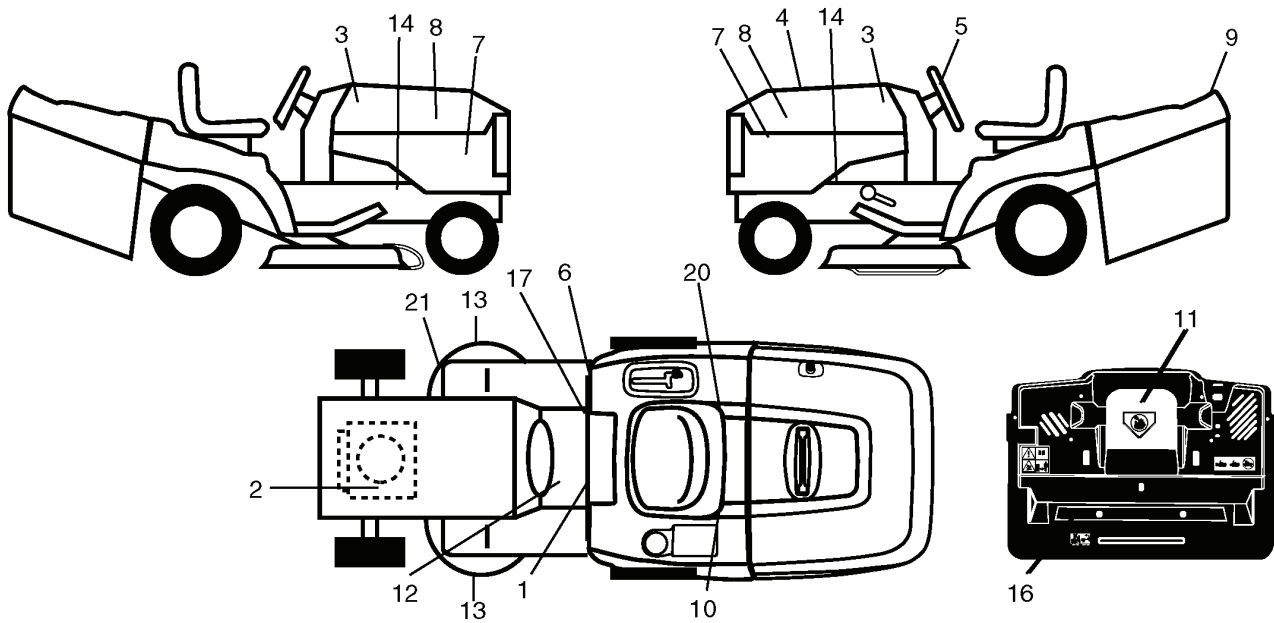

REPAIR PARTS

TRACTOR- -MODEL NO. CTH180 XP(96061007400), PRODUCT NO. 960 61 00-74
DECALS

REF.	PART NO.	DESCRIPTION	REMARK	QTY.	KIT
1	532400389	LABEL		1	
2	532196841	DECAL		1	
3	532188922	DECAL		1	
4	532189139	DECAL		1	
5	532188925	DECAL		1	
6	532180432	DECAL		1	
7	532191147	DECAL		1	
8	532188921	DECAL		1	
9	532188932	DECAL		1	
10	532145005	DECAL		1	
11	532182166	DECAL		1	
12	532159737	DECAL		1	
13	532196842	DECAL		1	
14	532159736	DECAL		1	
16	532180435	DECAL		1	
17	532140837	DECAL		1	
20	532166960	DECAL		1	
21	532166286	DECAL		1	
--	532138311	DECAL		1	
--	532181090	PLATE		1	
--	532181091	PLATE		1	
--	532400975	OPERATORS MANUAL		1	
--	532400976	OPERATORS MANUAL		1	
--	532401415	OPERATORS MANUAL		1	
--	532401416	OPERATORS MANUAL		1