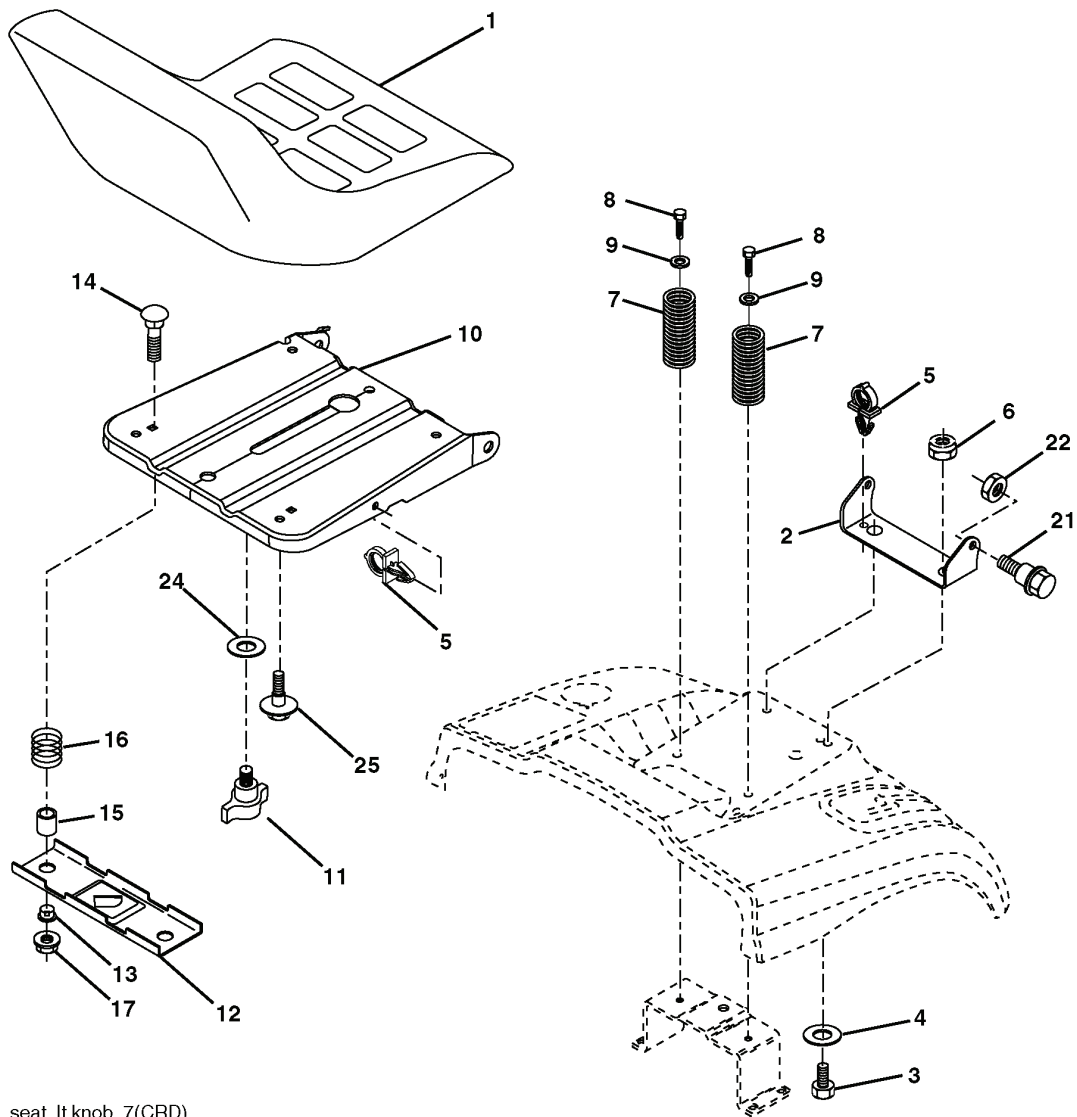

# REPAIR PARTS

TRACTOR- -MODEL NO. CTH210 XP(96061000800), PRODUCT NO. 954 17 02-13  
MOWER LIFT

lift-rh.1piece\_9

REF.	PART NO.	DESCRIPTION	REMARK	QTY.	KIT
1	532159460	WIRE		1	
2	532159471	LEVER		1	
3	532105767	PIN RETAINING SCREW		1	
4	812000002	RETAINER RING		1	
5	819211621	WASHER		1	
6	532120183	BEARING		1	
7	532125631	HANDLE		1	
8	532124526	KNOB		1	
11	532165829	ROD		1	
12	532165831	ROD		1	
13	532124670	RETAINER RING		1	
15	532173288	LINK		1	
16	873350800	NUT		1	
17	532175689	BRACKET		1	
18	873800800	NUT		1	
19	532139868	LEVER		1	
20	532163552	CLIP		1	
23	532110807	NUT		1	
24	819131016	WASHER		1	
25	532124874	SPRING		1	
26	532169484	PIN		1	
27	532126971	LEVER		1	
28	873350600	NUT		1	
29	532138057	KNOB		1	
30	532150233	TRUNNION		1	
31	532169865	BEARING		1	
32	873540600	NUT		1	
36	532155097	INDICATOR		1	
37	532123935	PLUG		1	
38	817060516	SCREW		1	
40	819112410	WASHER		1	
41	532123934	INDICATOR		1	
49	532145212	NUT		1	
50	532110452	NUT		1	

# REPAIR PARTS

TRACTOR- -MODEL NO. CTH210 XP(96061000800), PRODUCT NO. 954 17 02-13  
SEAT ASSEMBLY

seat\_lt.knob\_7(CRD)

---

REF.	PART NO.	DESCRIPTION	REMARK	QTY.	KIT
1	532184995	SEAT		1	
2	532140551	BRACKET		1	
3	871110616	SCREW		1	
4	819131610	WASHER		1	
5	532145006	CLIP		1	
6	873800600	NUT		1	
7	532124181	SPRING		1	
8	817000616	SCREW		1	
9	819131614	WASHER		1	
10	532182493	BRACKET		1	
11	532166369	WING NUT		1	
12	532121246	BRACKET		1	
13	532121248	BUSHING		1	
14	872050412	BOLT		1	
15	532121249	SPACER		1	
16	532123740	SPRING		1	
17	532123976	LOCKNUT		1	
21	532171852	BOLT		1	
22	873800500	LOCK NUT		1	
24	819171912	WASHER		1	
25	532127018	BOLT		1	