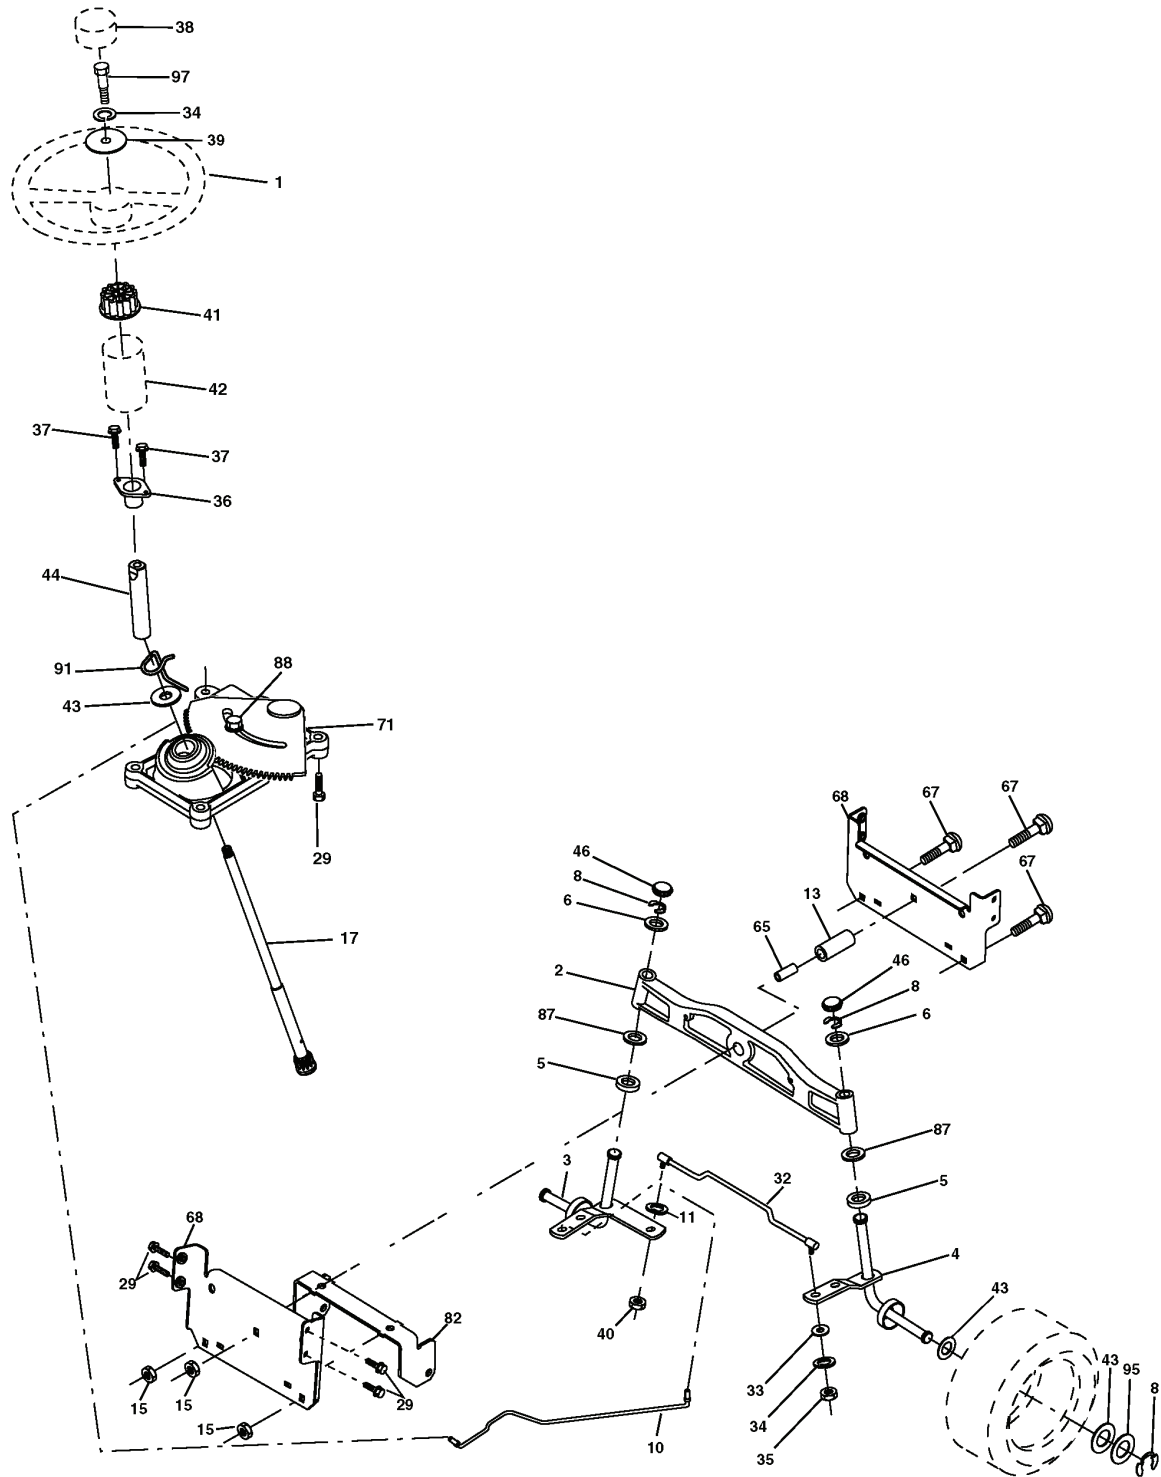

# REPAIR PARTS

TRACTOR- -MODEL NO. CTH210 XP(96061000800), PRODUCT NO. 954 17 02-13  
STEERING ASSEMBLY

REF.	PART NO.	DESCRIPTION	REMARK	QTY.	KIT
1	532193651	STEERING WHEEL		1	
2	532184706	SHAFT		1	
3	532169840	SPINDLE		1	
4	532169839	SPINDLE		1	
5	532124931	WASHER		1	
6	532121748	WASHER		1	
8	812000029	RETAINER RING		1	
10	532175121	ROD		1	
11	810040600	WASHER		1	
13	532136518	PIPE		1	
15	532145212	NUT		1	
17	532190753	ROD		1	
29	817000612	SCREW		1	
32	532171888	ROD		1	
33	819111216	WASHER		1	
34	810040500	WASHER		1	
35	873540500	NUT		1	
36	532155099	BUSHING		1	
37	532152927	SCREW		1	
38	532193652	HUB		1	
39	819113812	WASHER		1	
40	873540600	NUT		1	
41	532186737	ADAPTER		1	
42	532169634	SLEEVE		1	
43	532121749	WASHER		1	
44	532190752	SHAFT		1	
46	532121232	HUB CAP		1	
65	532160367	SPACER		1	
67	872110618	BOLT		1	
68	532169827	SHAFT		1	
71	532175146	STEERING GEAR		1	
82	532169835	BRACKET		1	
87	532173966	WASHER		1	
88	532175118	BOLT		1	
91	532175553	SPRING		1	
95	532188967	WASHER		1	
97	874780564	BOLT		1	

# REPAIR PARTS

TRACTOR- -MODEL NO. CTH210 XP(96061000800), PRODUCT NO. 954 17 02-13  
ELECTRICAL

---

REF.	PART NO.	DESCRIPTION	REMARK	QTY.	KIT
1	532144927	BATTERY		1	
2	874760412	BOLT		1	
16	532176138	MICRO SWITCH		1	
21	532175688	HARNESS		1	
22	532004152	BULB		1	
24	532004799	CABLE		1	
25	532165987	CABLE		1	
26	532175158	FUSE		1	
27	873510400	NUT		1	
28	532127725	CABLE		1	
29	532121305	SWITCH		1	
30	532175566	SWITCH		1	
33	532140401	KEY		1	
40	532190109	CABLE ASSY		1	
41	871110408	BOLT		1	
42	532131563	COVER		1	
43	532178861	SOLENOID		1	
46	532169635	HOURLMETER		1	
48	532140844	ADAPTER		1	
50	532174651	SWITCH		1	
51	532140405	FRAME		1	
58	532169419	BUZZER		1	
59	532180379	SWITCH FBI		1	
66	817490608	SCREW		1	
81	532109748	RELAY		1	
89	532169639	BRACKET		1	

## REPAIR PARTS

TRACTOR- -MODEL NO. CTH210 XP(96061000800), PRODUCT NO. 954 17 02-13