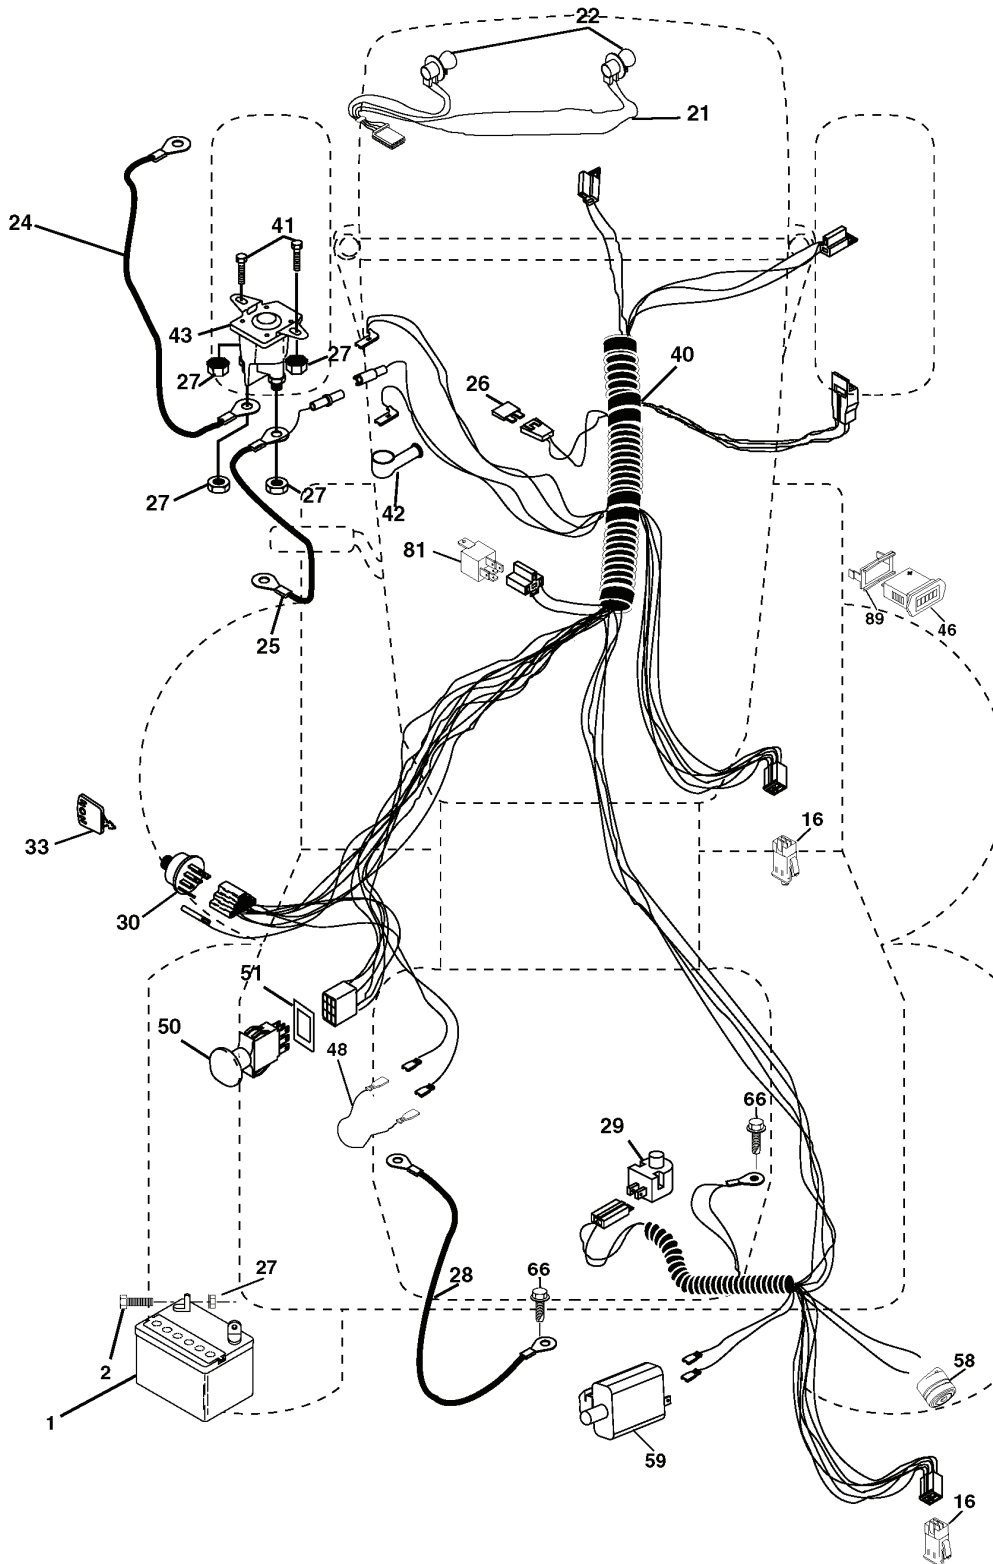

# REPAIR PARTS

TRACTOR- -MODEL NO. CTH210 XP(96061000800), PRODUCT NO. 954 17 02-13  
STEERING ASSEMBLY

REF.	PART NO.	DESCRIPTION	REMARK	QTY.	KIT
1	532193651	STEERING WHEEL		1	
2	532184706	SHAFT		1	
3	532169840	SPINDLE		1	
4	532169839	SPINDLE		1	
5	532124931	WASHER		1	
6	532121748	WASHER		1	
8	812000029	RETAINER RING		1	
10	532175121	ROD		1	
11	810040600	WASHER		1	
13	532136518	PIPE		1	
15	532145212	NUT		1	
17	532190753	ROD		1	
29	817000612	SCREW		1	
32	532171888	ROD		1	
33	819111216	WASHER		1	
34	810040500	WASHER		1	
35	873540500	NUT		1	
36	532155099	BUSHING		1	
37	532152927	SCREW		1	
38	532193652	HUB		1	
39	819113812	WASHER		1	
40	873540600	NUT		1	
41	532186737	ADAPTER		1	
42	532169634	SLEEVE		1	
43	532121749	WASHER		1	
44	532190752	SHAFT		1	
46	532121232	HUB CAP		1	
65	532160367	SPACER		1	
67	872110618	BOLT		1	
68	532169827	SHAFT		1	
71	532175146	STEERING GEAR		1	
82	532169835	BRACKET		1	
87	532173966	WASHER		1	
88	532175118	BOLT		1	
91	532175553	SPRING		1	
95	532188967	WASHER		1	
97	874780564	BOLT		1	

# REPAIR PARTS

TRACTOR- -MODEL NO. CTH210 XP(96061000800), PRODUCT NO. 954 17 02-13  
ELECTRICAL

---

REF.	PART NO.	DESCRIPTION	REMARK	QTY.	KIT
1	532144927	BATTERY		1	
2	874760412	BOLT		1	
16	532176138	MICRO SWITCH		1	
21	532175688	HARNESS		1	
22	532004152	BULB		1	
24	532004799	CABLE		1	
25	532165987	CABLE		1	
26	532175158	FUSE		1	
27	873510400	NUT		1	
28	532127725	CABLE		1	
29	532121305	SWITCH		1	
30	532175566	SWITCH		1	
33	532140401	KEY		1	
40	532190109	CABLE ASSY		1	
41	871110408	BOLT		1	
42	532131563	COVER		1	
43	532178861	SOLENOID		1	
46	532169635	HOURLMETER		1	
48	532140844	ADAPTER		1	
50	532174651	SWITCH		1	
51	532140405	FRAME		1	
58	532169419	BUZZER		1	
59	532180379	SWITCH FBI		1	
66	817490608	SCREW		1	
81	532109748	RELAY		1	
89	532169639	BRACKET		1	