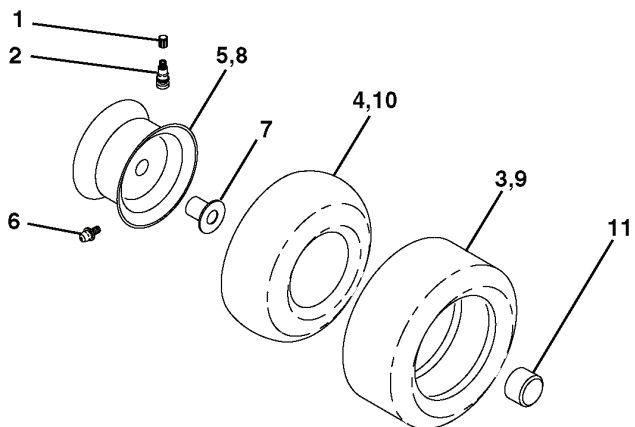

# REPAIR PARTS

TRACTOR- -MODEL NO. CTH210 XP(96061000800), PRODUCT NO. 954 17 02-13  
ELECTRICAL

---

REF.	PART NO.	DESCRIPTION	REMARK	QTY.	KIT
1	532144927	BATTERY		1	
2	874760412	BOLT		1	
16	532176138	MICRO SWITCH		1	
21	532175688	HARNESS		1	
22	532004152	BULB		1	
24	532004799	CABLE		1	
25	532165987	CABLE		1	
26	532175158	FUSE		1	
27	873510400	NUT		1	
28	532127725	CABLE		1	
29	532121305	SWITCH		1	
30	532175566	SWITCH		1	
33	532140401	KEY		1	
40	532190109	CABLE ASSY		1	
41	871110408	BOLT		1	
42	532131563	COVER		1	
43	532178861	SOLENOID		1	
46	532169635	HOURLMETER		1	
48	532140844	ADAPTER		1	
50	532174651	SWITCH		1	
51	532140405	FRAME		1	
58	532169419	BUZZER		1	
59	532180379	SWITCH FBI		1	
66	817490608	SCREW		1	
81	532109748	RELAY		1	
89	532169639	BRACKET		1	

### WHEELS & TIRES

---

REF.	PART NO.	DESCRIPTION	REMARK	QTY.	KIT
1	532059192	CAP VALVE		1	
2	532065139	NIPPLE		1	
3	532106222	TIRE		1	
4	532059904	HOSE		1	
5	532138336	RIM		1	
6	532124957	FITTING		1	
7	532124959	BEARING		1	
8	532138337	RIM.SPROCKET		1	
9	532122082	TIRE		1	
10	532124926	HOSE		1	
11	532175039	HUB CAP		1	
--	532144334	SEALING FOAM		1	