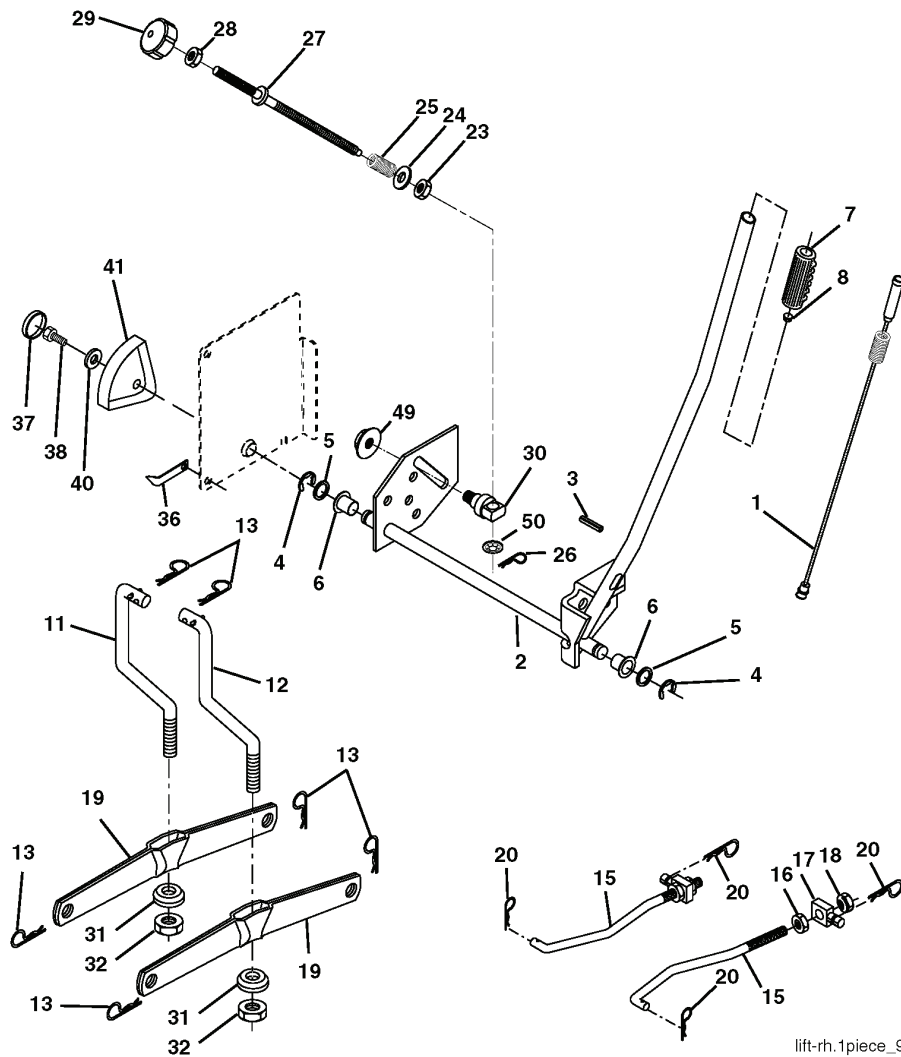

### WHEELS & TIRES

---

REF.	PART NO.	DESCRIPTION	REMARK	QTY.	KIT
1	532059192	CAP VALVE		1	
2	532065139	NIPPLE		1	
3	532106222	TIRE		1	
4	532059904	HOSE		1	
5	532138336	RIM		1	
6	532124957	FITTING		1	
7	532124959	BEARING		1	
8	532138337	RIM.SPROCKET		1	
9	532122082	TIRE		1	
10	532124926	HOSE		1	
11	532175039	HUB CAP		1	
--	532144334	SEALING FOAM		1	

# REPAIR PARTS

TRACTOR- -MODEL NO. CTH210 XP(96061000800), PRODUCT NO. 954 17 02-13  
ENGINE

---

REF.	PART NO.	DESCRIPTION	REMARK	QTY.	KIT
1	532186968	CONTROL THROTTLE		1	
2	817720408	SCREW		1	
4	532149723	MUFFLER		1	
5	532184579	TUBE		1	
6	532184580	TUBE		1	
8	532171877	BOLT		1	
10	532146629	HEAT SHIELD		1	
14	532148456	TUBE		1	
23	532169837	HEAT SHIELD		1	
25	532191717	CHOKE CONTROL		1	
29	532137180	SPARK ARRESTER KIT		1	
31	532185534	TANK UNIT		1	
32	532140527	FUEL CAP		1	
33	532123487	HOSE CLAMP		1	
37	532137040	HOSE		1	
44	817670412	SCREW		1	
45	817000612	SCREW		1	
46	819091416	WASHER		1	
81	873510400	NUT		1	
101	532184362	NUT		1	
105	817120616	SCREW		1	

# REPAIR PARTS

TRACTOR- -MODEL NO. CTH210 XP(96061000800), PRODUCT NO. 954 17 02-13  
MOWER LIFT

lift-rh.1piece\_9

REF.	PART NO.	DESCRIPTION	REMARK	QTY.	KIT
1	532159460	WIRE		1	
2	532159471	LEVER		1	
3	532105767	PIN RETAINING SCREW		1	
4	812000002	RETAINER RING		1	
5	819211621	WASHER		1	
6	532120183	BEARING		1	
7	532125631	HANDLE		1	
8	532124526	KNOB		1	
11	532165829	ROD		1	
12	532165831	ROD		1	
13	532124670	RETAINER RING		1	
15	532173288	LINK		1	
16	873350800	NUT		1	
17	532175689	BRACKET		1	
18	873800800	NUT		1	
19	532139868	LEVER		1	
20	532163552	CLIP		1	
23	532110807	NUT		1	
24	819131016	WASHER		1	
25	532124874	SPRING		1	
26	532169484	PIN		1	
27	532126971	LEVER		1	
28	873350600	NUT		1	
29	532138057	KNOB		1	
30	532150233	TRUNNION		1	
31	532169865	BEARING		1	
32	873540600	NUT		1	
36	532155097	INDICATOR		1	
37	532123935	PLUG		1	
38	817060516	SCREW		1	
40	819112410	WASHER		1	
41	532123934	INDICATOR		1	
49	532145212	NUT		1	
50	532110452	NUT		1	