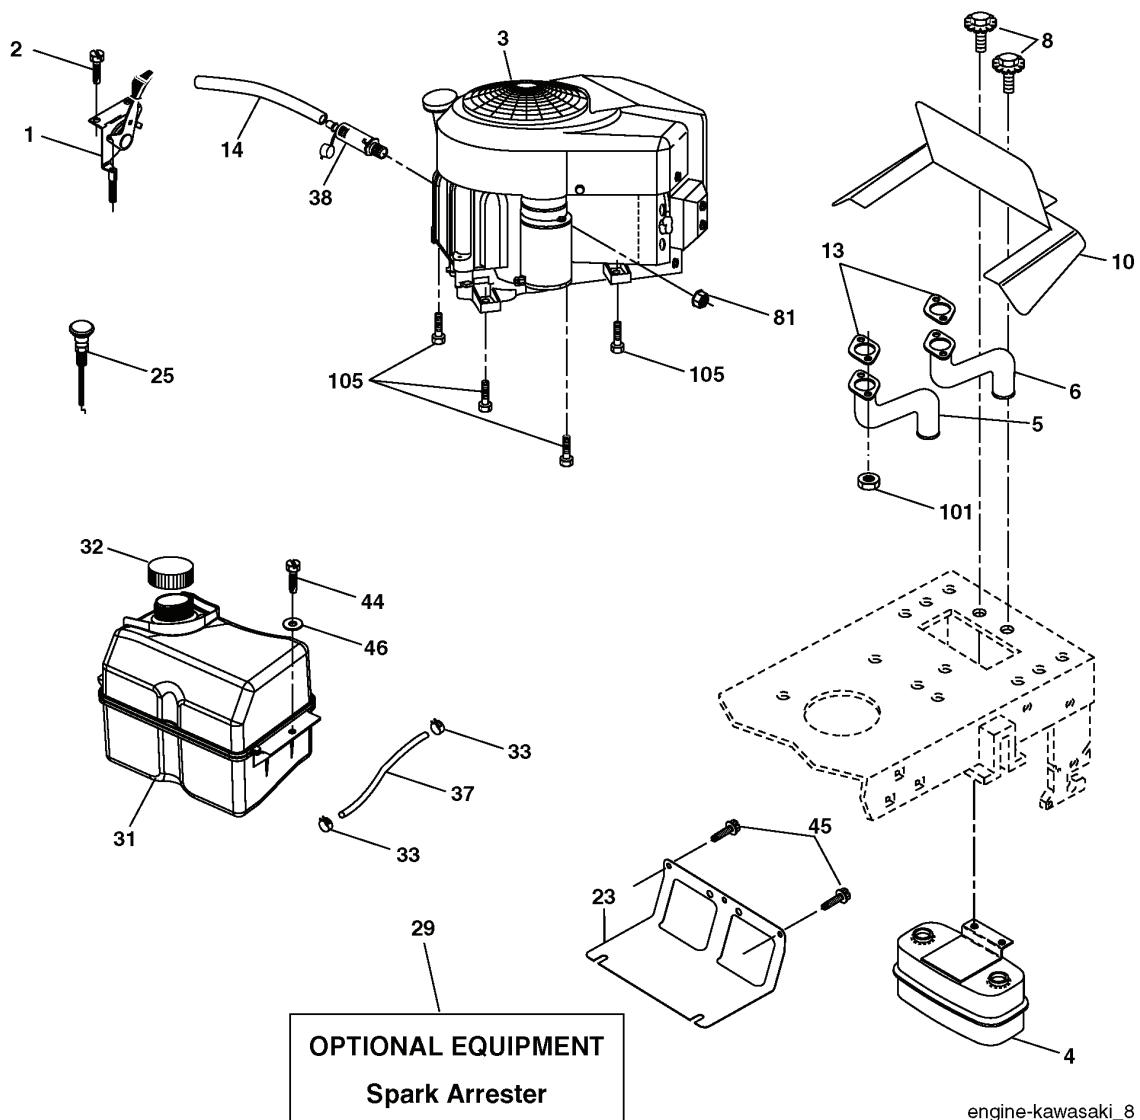

REPAIR PARTS

TRACTOR- -MODEL NO. CTH210 XP(96061000800), PRODUCT NO. 954 17 02-13
ENGINE

REF.	PART NO.	DESCRIPTION	REMARK	QTY.	KIT
1	532186968	CONTROL THROTTLE		1	
2	817720408	SCREW		1	
4	532149723	MUFFLER		1	
5	532184579	TUBE		1	
6	532184580	TUBE		1	
8	532171877	BOLT		1	
10	532146629	HEAT SHIELD		1	
14	532148456	TUBE		1	
23	532169837	HEAT SHIELD		1	
25	532191717	CHOKE CONTROL		1	
29	532137180	SPARK ARRESTER KIT		1	
31	532185534	TANK UNIT		1	
32	532140527	FUEL CAP		1	
33	532123487	HOSE CLAMP		1	
37	532137040	HOSE		1	
44	817670412	SCREW		1	
45	817000612	SCREW		1	
46	819091416	WASHER		1	
81	873510400	NUT		1	
101	532184362	NUT		1	
105	817120616	SCREW		1