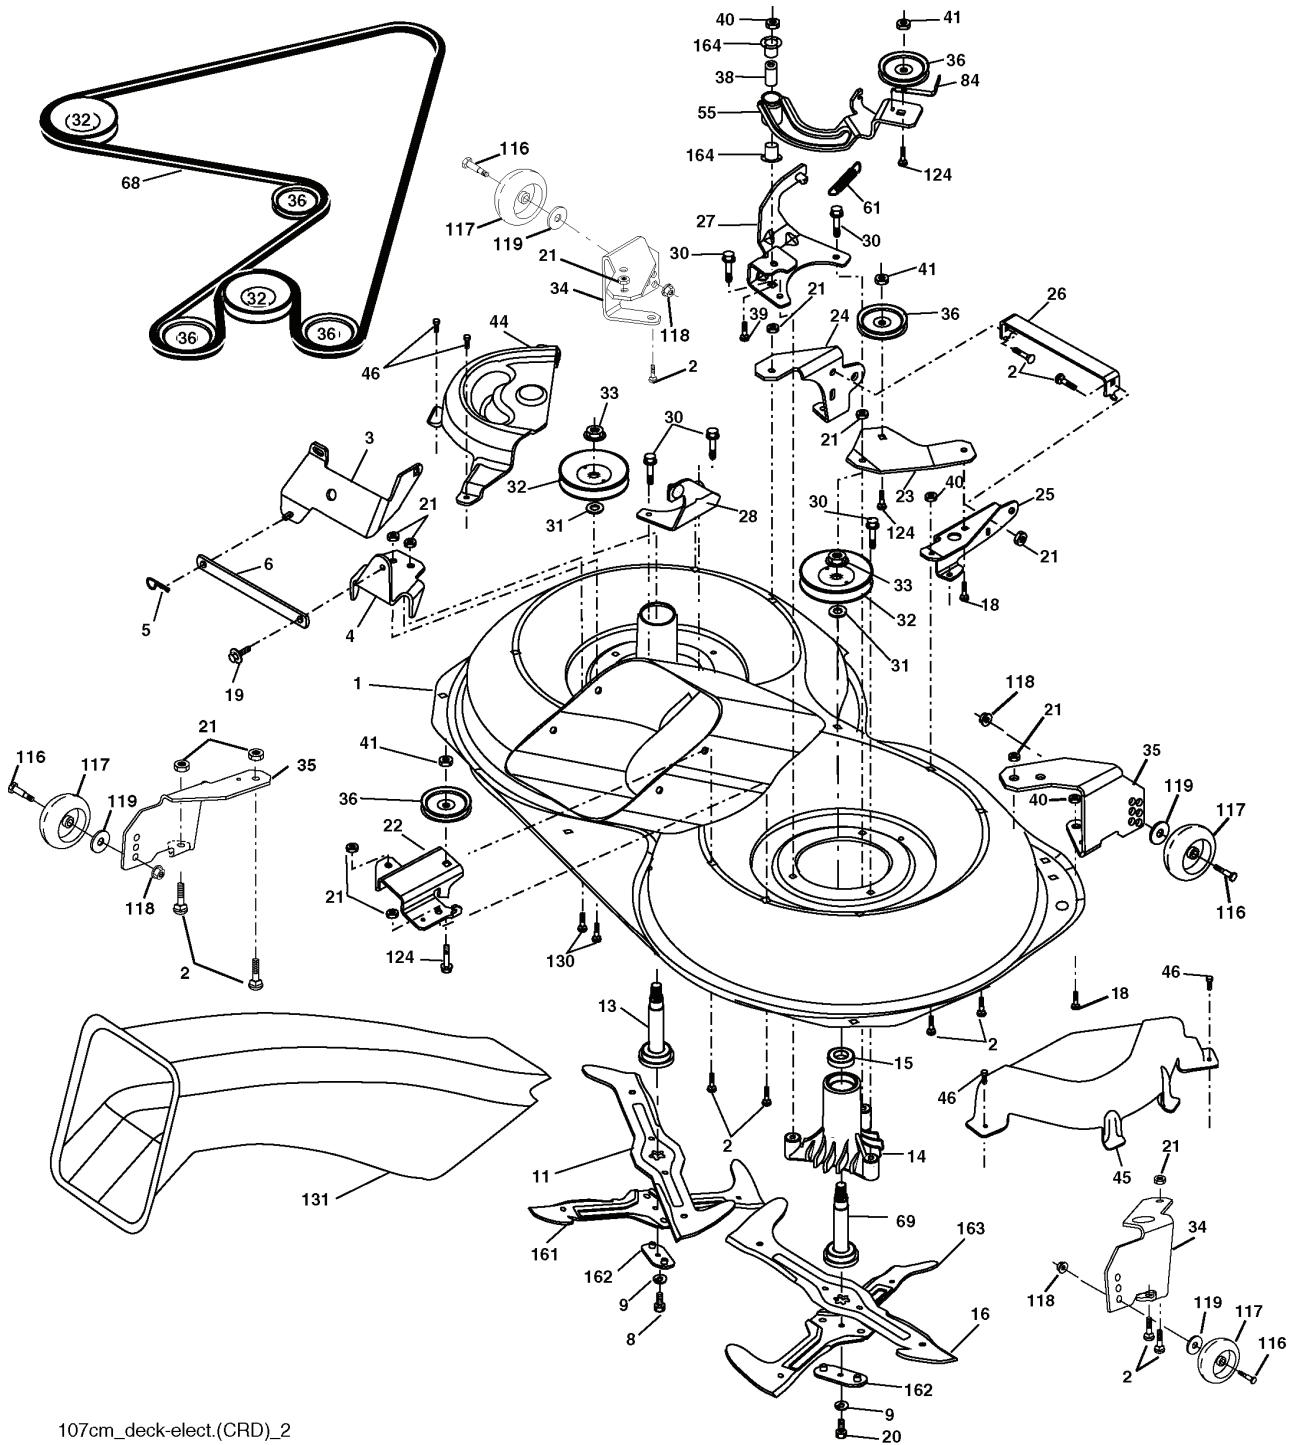

REPAIR PARTS

TRACTOR- -MODEL NO. CTH210 XP(96061000800), PRODUCT NO. 954 17 02-13
MOWER

REF.	PART NO.	DESCRIPTION	REMARK	QTY.	KIT
1	532169160	HOUSING		1	
2	872140506	BOLT		1	
3	532165569	BRACKET		1	
4	532169167	BRACKET		1	
5	532124670	RETAINER RING		1	
6	532165557	ROD		1	
8	532181712	BOLT		1	
9	810030600	WASHER		1	
11	532180583	BLADE		1	
13	532137645	SHAFT		1	
14	532128774	BEARING HOUSING		1	
15	532110485	BEARING		1	
16	532180584	BLADE		1	
18	872110606	BOLT		1	
19	532132827	SPEC. BOLT		1	
20	532181713	BOLT		1	
21	873680500	NUT		1	
22	532169165	BRACKET		1	
23	532169166	BRACKET		1	
24	532169170	BRACKET		1	
25	532169171	BRACKET		1	
26	532165237	ROD		1	
27	532169172	BRACKET		1	
28	532169168	BRACKET		1	
30	532173984	SCREW		1	
31	532187690	WASHER		1	
32	532175707	MANDREL PULLEY		1	
33	532178342	NUT		1	
34	532179509	BRACKET		1	
35	532176292	BRACKET		1	
36	532146763	PULLEY		1	
38	532169851	SPACER		1	
39	872110622	BOLT		1	
40	873680600	NUT		1	
41	873900600	NUT		1	
44	532175538	COVER		1	
45	532175539	COVER		1	
46	532137729	SCREW		1	
55	532169849	LEVER		1	
61	532175159	SPRING		1	
68	532169178	BELT		1	
69	532165482	SHAFT		1	
84	532156085	BELT GUIDE		1	
116	532184219	BOLT		1	
117	532133957	WHEEL		1	
118	873930600	NUT		1	
119	819121414	WASHER		1	
124	872110612	BOLT		1	
130	872110506	BOLT		1	
131	532165661	PIPE		1	
161	532180424	BLADE		1	
162	532180878	ADAPTER		1	
163	532180425	BLADE		1	
164	532124937	BEARING COL. STRG.		1	
--	532181857	BEARING HOUSING		1	
--	532181858	BEARING HOUSING		1	
--	532181770	HOUSING		1