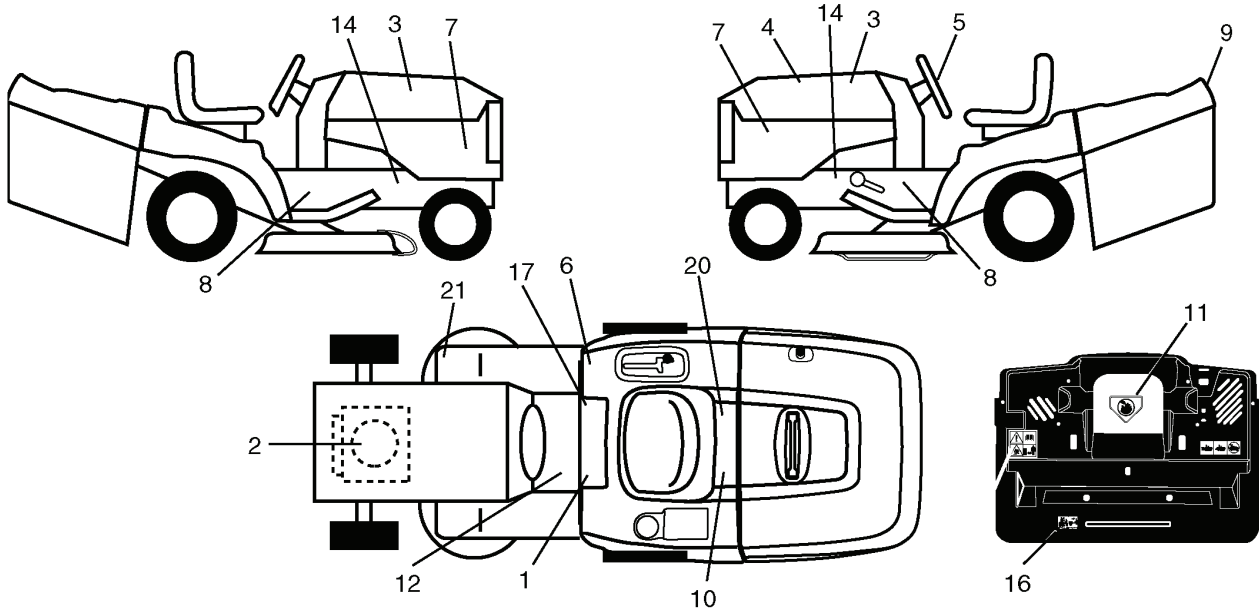

REPAIR PARTS

TRACTOR- -MODEL NO. CTH210 XP(96061000800), PRODUCT NO. 954 17 02-13
DECALS

REF.	PART NO.	DESCRIPTION	REMARK	QTY.	KIT
1	532145498	DECAL		1	
2	532185392	DECALC.VOLLUTE MOTEUR		1	
3	532188922	DECAL		1	
4	532189141	DECAL		1	
5	532188925	DECAL		1	
6	532180432	DECAL		1	
7	532188921	DECAL		1	
8	532191148	DECAL		1	
9	532188933	DECAL		1	
10	532145005	DECAL		1	
11	532182166	DECAL		1	
12	532159737	DECAL		1	
14	532159736	DECAL		1	
16	532180435	DECAL		1	
17	532140837	DECAL		1	
20	532166960	DECAL		1	
21	532166286	DECAL		1	
--	532182621	DECAL		1	
--	532138311	DECAL		1	
--	532181090	PLATE		1	
--	532181091	PLATE		1	
--	532193970	OPERATORS MANUAL		1	
--	532193971	OPERATORS MANUAL		1