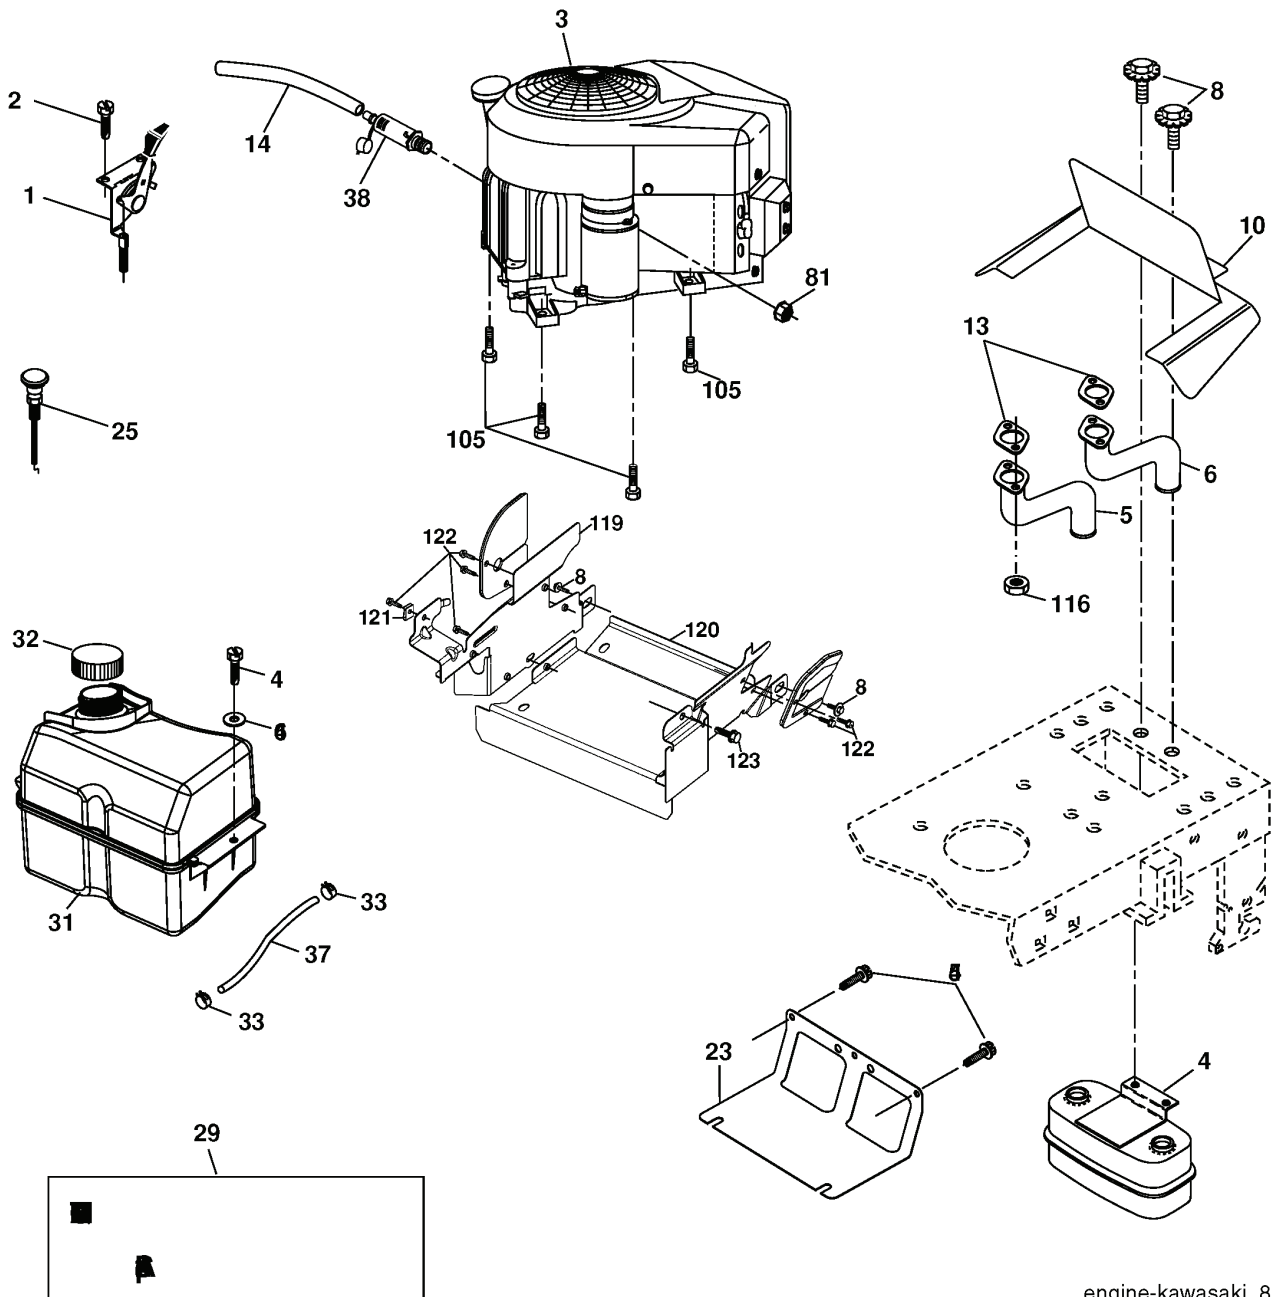

REPAIR PARTS

TRACTOR- -MODEL NO. CTH210XP (96061007900), PRODUCT NO. 960 61 00-79
ENGINE

REF.	PART NO.	DESCRIPTION	REMARK	QTY.	KIT
1	532186968	CONTROL THROTTLE		1	
2	817720408	SCREW		1	
4	532149723	MUFFLER		1	
5	532184579	TUBE		1	
6	532184580	TUBE		1	
8	532171877	BOLT		1	
10	532146629	HEAT SHIELD		1	
14	532148456	TUBE		1	
23	532169837	HEAT SHIELD		1	
25	532191717	CHOKER CONTROL		1	
29	532137180	SPARK ARRESTER KIT		1	
31	532185534	TANK UNIT		1	
32	532140527	FUEL CAP		1	
33	532123487	HOSE CLAMP		1	
37	532137040	HOSE		1	
44	817670412	SCREW		1	
45	817000612	SCREW		1	
46	819091416	WASHER		1	
81	873510400	NUT		1	
105	817120616	SCREW		1	
116	532184362	NUT		1	
119	532400601	PROTECTOR		1	
120	532400600	PROTECTOR		1	
121	532196688	NUT		1	
122	532137729	SCREW		1	
123	817670508	SCREW		1