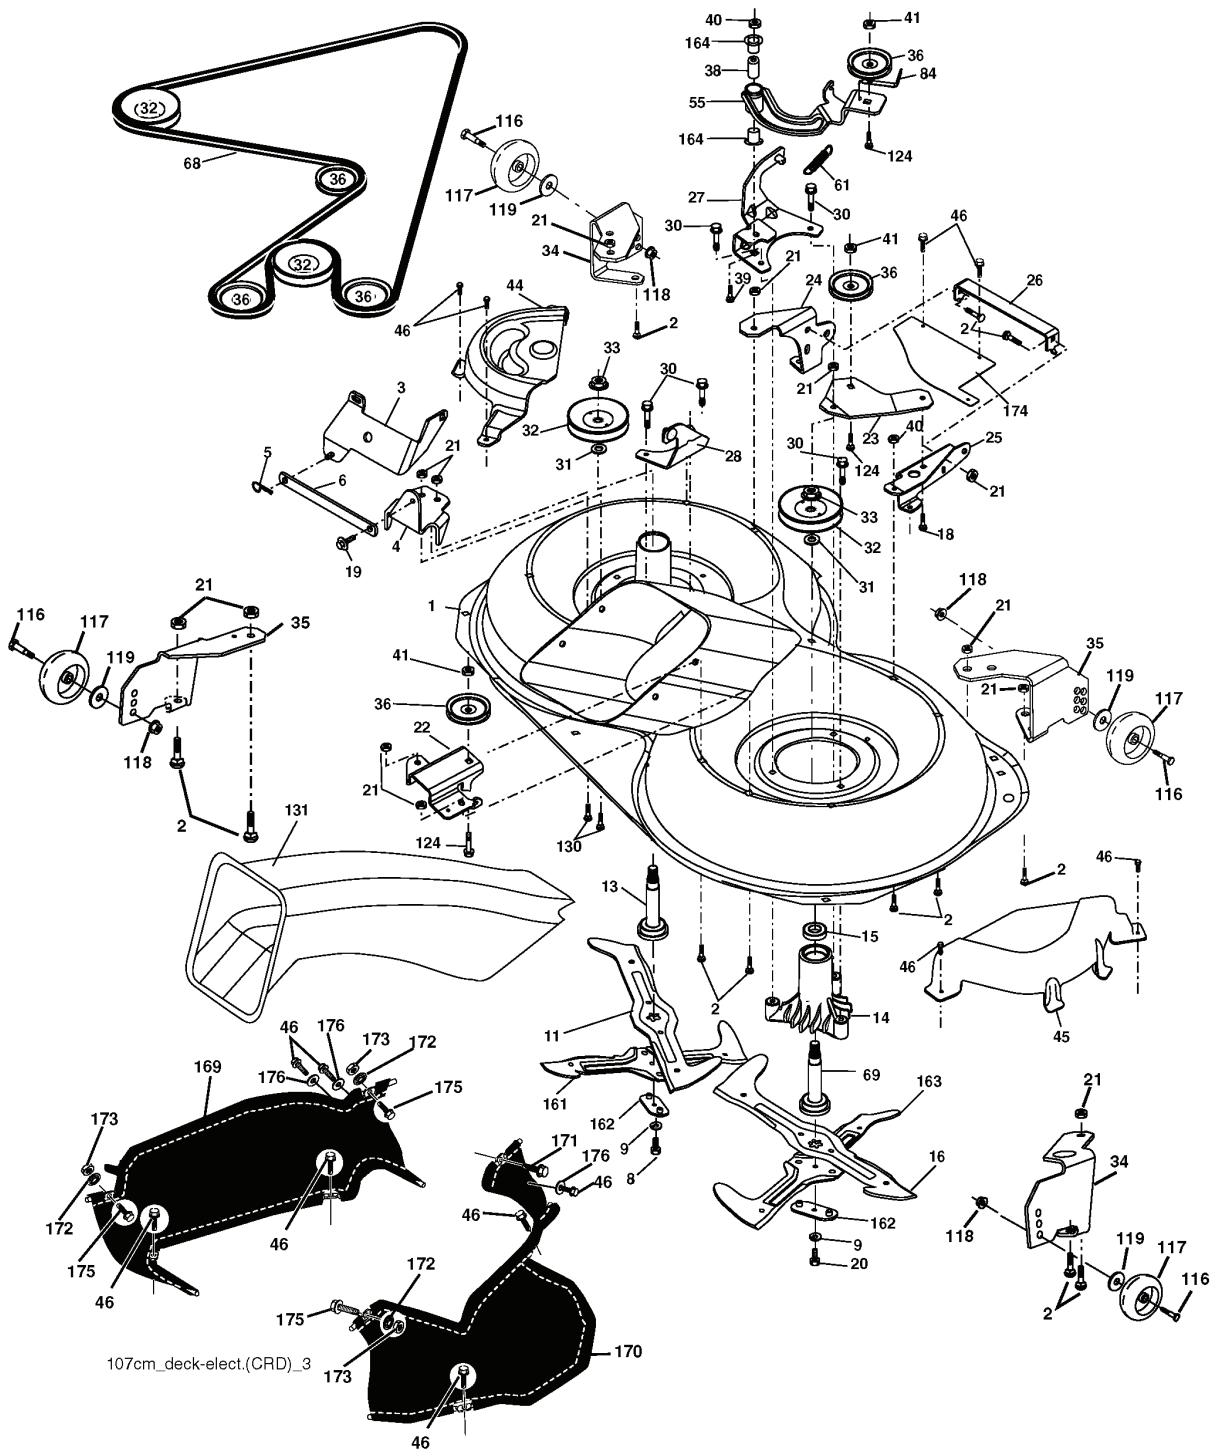

REPAIR PARTS

TRACTOR- -MODEL NO. CTH210XP (96061007900), PRODUCT NO. 960 61 00-79
MOWER

REF.	PART NO.	DESCRIPTION	REMARK	QTY.	KIT
1	532169160	HOUSING		1	
2	872140506	BOLT		1	
3	532165569	BRACKET		1	
4	532169167	BRACKET		1	
5	532124670	RETAINER RING		1	
6	532165557	ROD		1	
8	532181712	BOLT		1	
9	810030600	WASHER		1	
11	532180583	BLADE		1	
13	532137645	SHAFT		1	
14	532128774	BEARING HOUSING		1	
15	532110485	BEARING		1	
16	532180584	BLADE		1	
18	872110606	BOLT		1	
19	532132827	SPEC. BOLT		1	
20	532181713	BOLT		1	
21	873680500	NUT		1	
22	532169165	BRACKET		1	
23	532169166	BRACKET		1	
24	532169170	BRACKET		1	
25	532400105	BRACKET		1	
26	532400110	SUPPORT		1	
27	532169172	BRACKET		1	
28	532169168	BRACKET		1	
30	532173984	SCREW		1	
31	532187690	WASHER		1	
32	532198145	PULLEY		1	
33	532400234	NUT		1	
34	532400103	BRACKET		1	
35	532400104	BRACKET		1	
36	532146763	PULLEY		1	
38	532169851	SPACER		1	
39	872110622	BOLT		1	
40	873680600	NUT		1	
41	873900600	NUT		1	
44	532175538	COVER		1	
45	532175539	COVER		1	
46	532137729	SCREW		1	
55	532169849	LEVER		1	
61	532199487	SPRING		1	
68	532169178	BELT		1	
69	532165482	SHAFT		1	
84	532156085	BELT GUIDE		1	
116	532184219	BOLT		1	
117	532174873	WHEEL		1	
118	873930600	NUT		1	
119	819121414	WASHER		1	
124	872110612	BOLT		1	
130	872110506	BOLT		1	
131	532165661	PIPE		1	
161	532180424	BLADE		1	
162	532180878	ADAPTER		1	
163	532180425	BLADE		1	
164	532124937	BEARING COL. STRG.		1	
169	532400276	SCHUTZ CTH210XP		1	
170	532400277	SCHUTZ CTH210XP		1	
171	817490608	SCREW		1	
172	532401220	STARLOCK 3/8		1	
173	873800600	NUT		1	
174	532400240	PLATE		1	
175	872110608	BOLT		1	
--	532181857	BEARING HOUSING		1	
--	532181858	BEARING HOUSING		1	
--	532401376	HOUSING		1