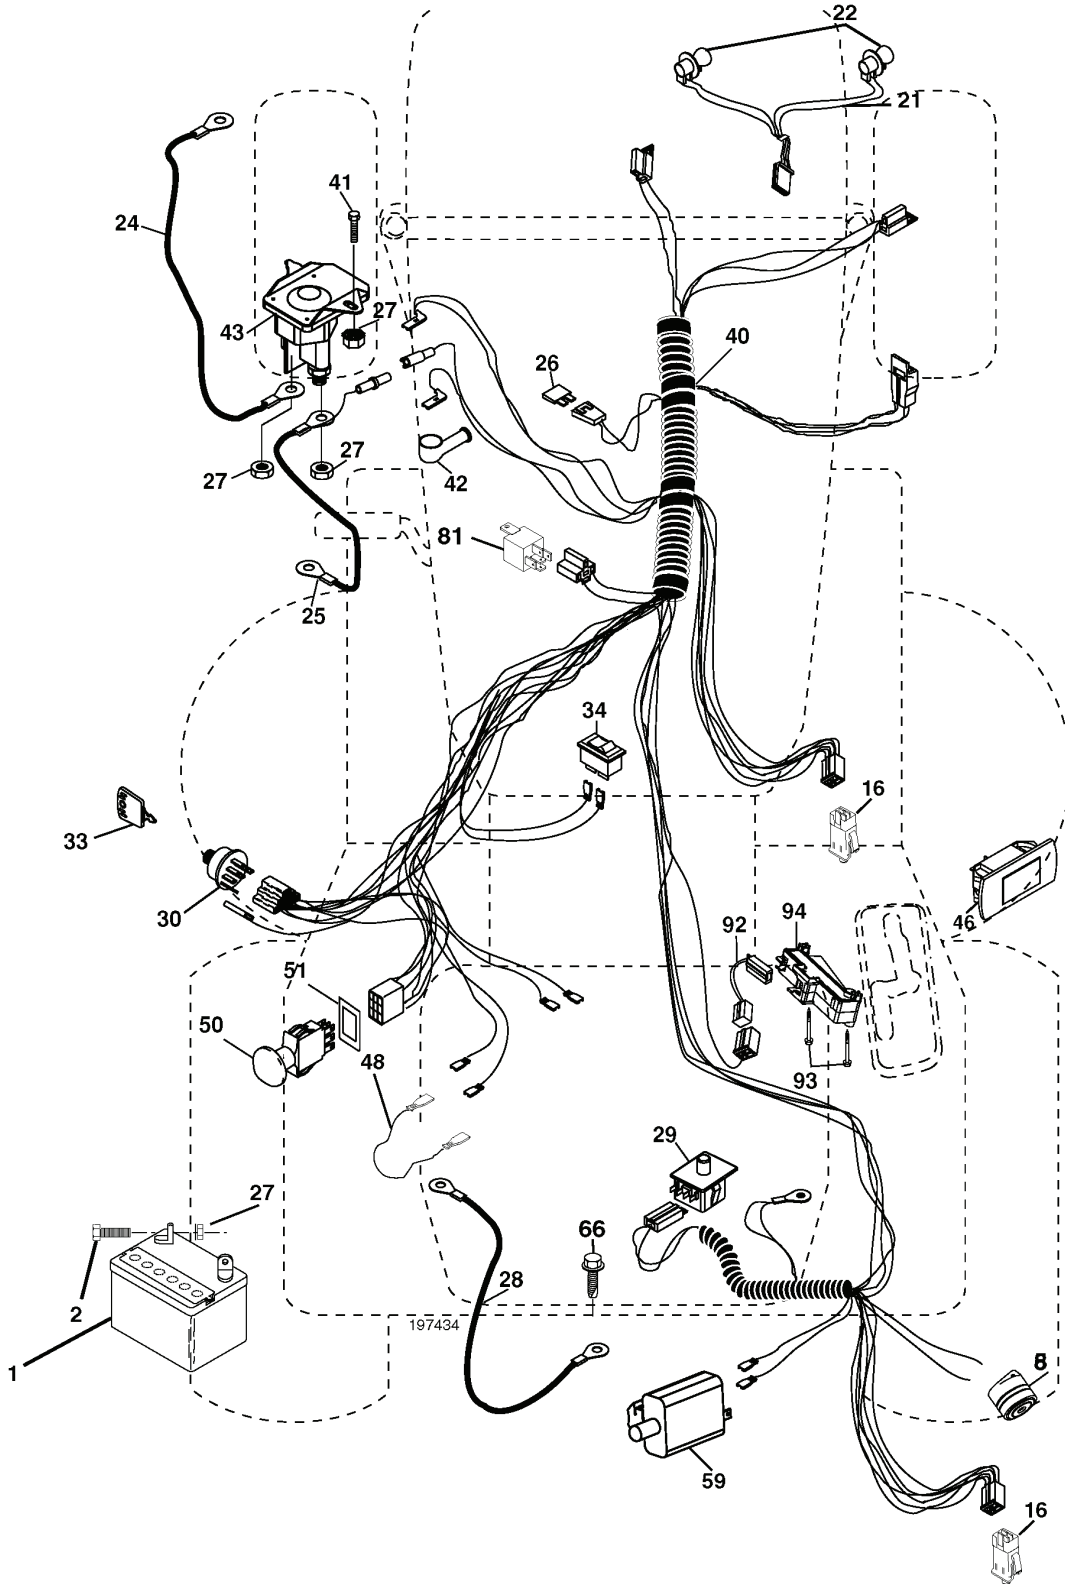

# REPAIR PARTS

TRACTOR- -MODEL NO. CTH210XP (96061007900), PRODUCT NO. 960 61 00-79  
ELECTRICAL

REF.	PART NO.	DESCRIPTION	REMARK	QTY.	KIT
1	532144927	BATTERY		1	
2	874760412	BOLT		1	
16	532176138	MICRO SWITCH		1	
21	532175688	HARNESS		1	
22	532004152	BULB		1	
24	532124780	CABLE		1	
25	532165987	CABLE		1	
26	532175158	FUSE		1	
27	873510400	NUT		1	
28	532127725	CABLE		1	
29	532192749	SWITCH.SEAT.DP W/RAMPS		1	
30	532193350	IGNITION MODULE		1	
33	532140401	KEY		1	
34	532110712	SWITCH		1	
40	532197434	CABLE ASSY		1	
41	871110408	BOLT		1	
42	532131563	COVER		1	
43	532192507	SOLENOID		1	
46	532198138	DISPLAY		1	
48	532140844	ADAPTER		1	
50	532174651	SWITCH		1	
51	532140405	FRAME		1	
58	532169419	BUZZER		1	
59	532180379	SWITCH FBI		1	
66	817490608	SCREW		1	
81	532109748	RELAY		1	
92	532196615	CABLE ASSY		1	
93	532192540	SCREW		1	
94	532191834	MODULE.REVERSE.ROS		1	

## REPAIR PARTS

TRACTOR- -MODEL NO. CTH210XP (96061007900), PRODUCT NO. 960 61 00-79

### WHEELS & TIRES

---

REF.	PART NO.	DESCRIPTION	REMARK	QTY.	KIT
1	532059192	CAP VALVE		1	
2	532065139	NIPPLE		1	
3	532106222	TIRE		1	
4	532059904	HOSE		1	
5	532138336	RIM		1	
6	532124957	FITTING		1	
7	532124959	BEARING		1	
8	532138337	RIM.SPROCKET		1	
9	532122082	TIRE		1	
10	532124926	HOSE		1	
11	532175039	HUB CAP		1	
--	532144334	SEALING FOAM		1	