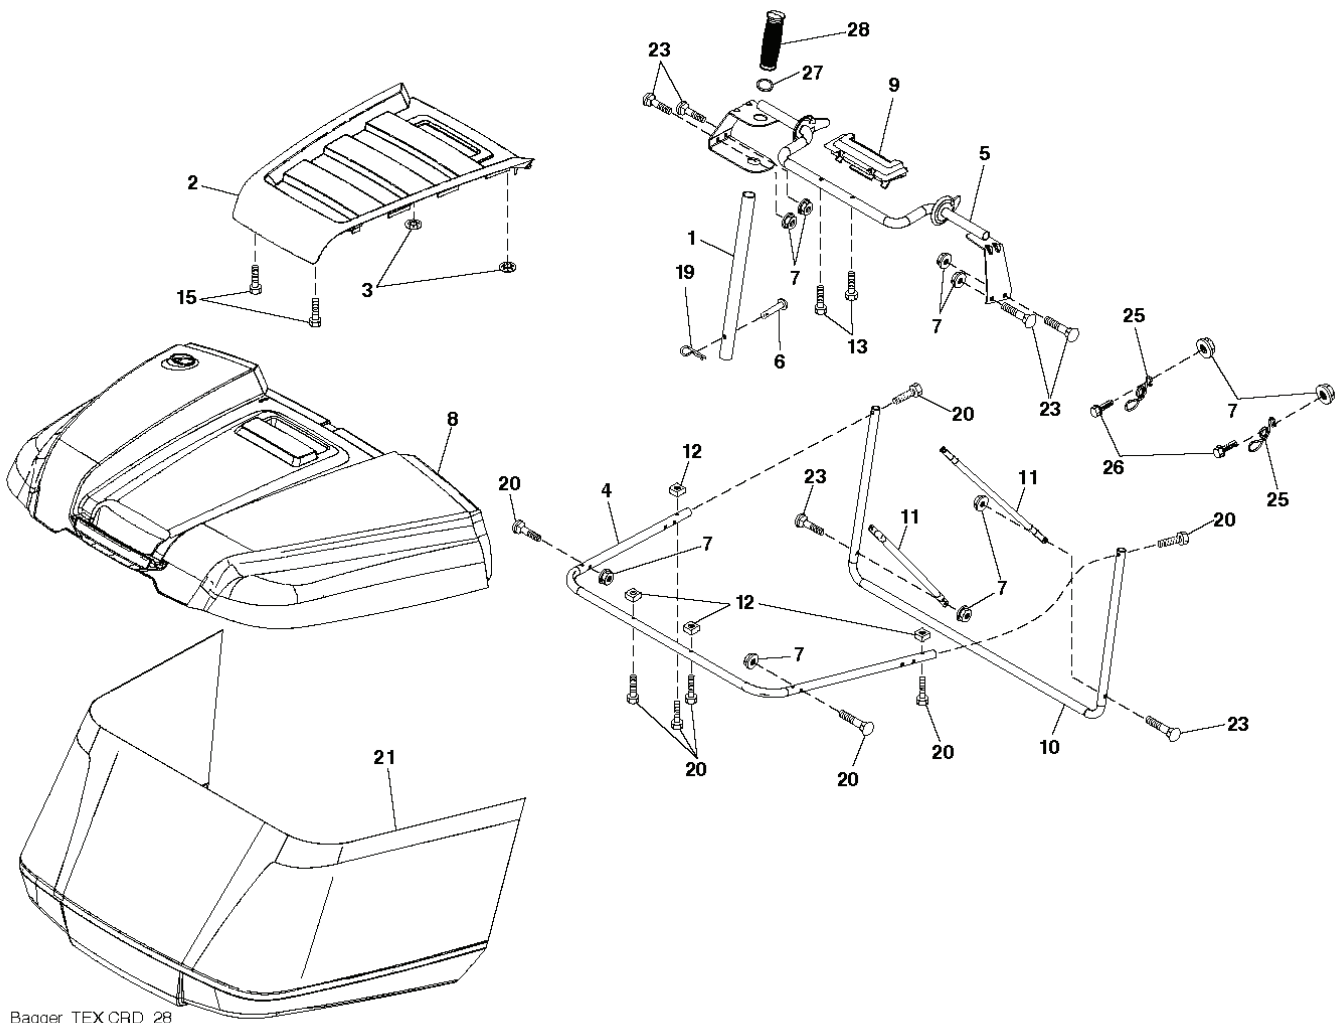

Bagger_TEX CRD_28

REF.	PART NO.	DESCRIPTION	REMARK	QTY.	KIT
1	532428610	TUBE		1	
2	532441358	BAGGER		1	
3	532413808	NUT		1	
4	532439612	TUBE		1	
5	532417632	FRAME		1	
6	532126875	RIVET		1	
7	873900400	NUT		1	
8	532441261	COVER		1	
9	532417629	INSERT		1	
10	532436770	FRAME		1	
11	532436771	BRACE		1	
12	532421793	NUT SQUARE		1	
13	532421780	SCREW		1	
15	532421801	SCREW		1	
19	532194208	PIN		1	
20	585368801	BOLT		1	
21	532448306	BAG		1	
23	872040410	BOLT		1	
25	532421614	SPRING		1	
26	817490412	SCREW		1	
27	532421262	GROMMET		1	
28	532165787	HANDLE		1