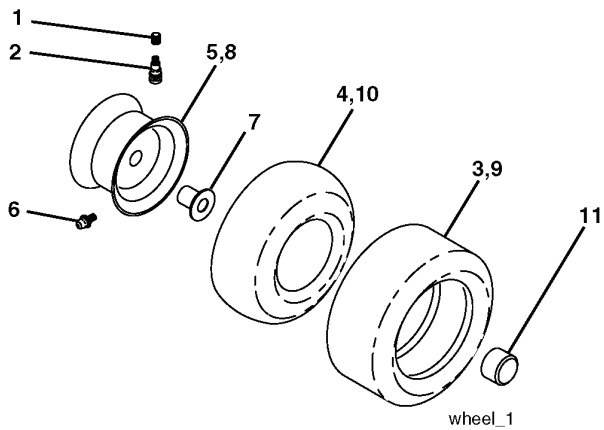

# **SPARE PARTS LIST**

# REPAIR PARTS

TRACTOR- -MODEL NO. CTH210XP (96061007900), PRODUCT NO. 960 61 00-79  
ELECTRICAL

REF.	PART NO.	DESCRIPTION	REMARK	QTY.	KIT
1	532144927	BATTERY		1	
2	874760412	BOLT		1	
16	532176138	MICRO SWITCH		1	
21	532175688	HARNESS		1	
22	532004152	BULB		1	
24	532124780	CABLE		1	
25	532165987	CABLE		1	
26	532175158	FUSE		1	
27	873510400	NUT		1	
28	532127725	CABLE		1	
29	532192749	SWITCH.SEAT.DP W/RAMPS		1	
30	532193350	IGNITION MODULE		1	
33	532140401	KEY		1	
34	532110712	SWITCH		1	
40	532197434	CABLE ASSY		1	
41	871110408	BOLT		1	
42	532131563	COVER		1	
43	532192507	SOLENOID		1	
46	532198138	DISPLAY		1	
48	532140844	ADAPTER		1	
50	532174651	SWITCH		1	
51	532140405	FRAME		1	
58	532169419	BUZZER		1	
59	532180379	SWITCH FBI		1	
66	817490608	SCREW		1	
81	532109748	RELAY		1	
92	532196615	CABLE ASSY		1	
93	532192540	SCREW		1	
94	532191834	MODULE.REVERSE.ROS		1	

### WHEELS & TIRES

---

REF.	PART NO.	DESCRIPTION	REMARK	QTY.	KIT
1	532059192	CAP VALVE		1	
2	532065139	NIPPLE		1	
3	532106222	TIRE		1	
4	532059904	HOSE		1	
5	532138336	RIM		1	
6	532124957	FITTING		1	
7	532124959	BEARING		1	
8	532138337	RIM.SPROCKET		1	
9	532122082	TIRE		1	
10	532124926	HOSE		1	
11	532175039	HUB CAP		1	
--	532144334	SEALING FOAM		1	