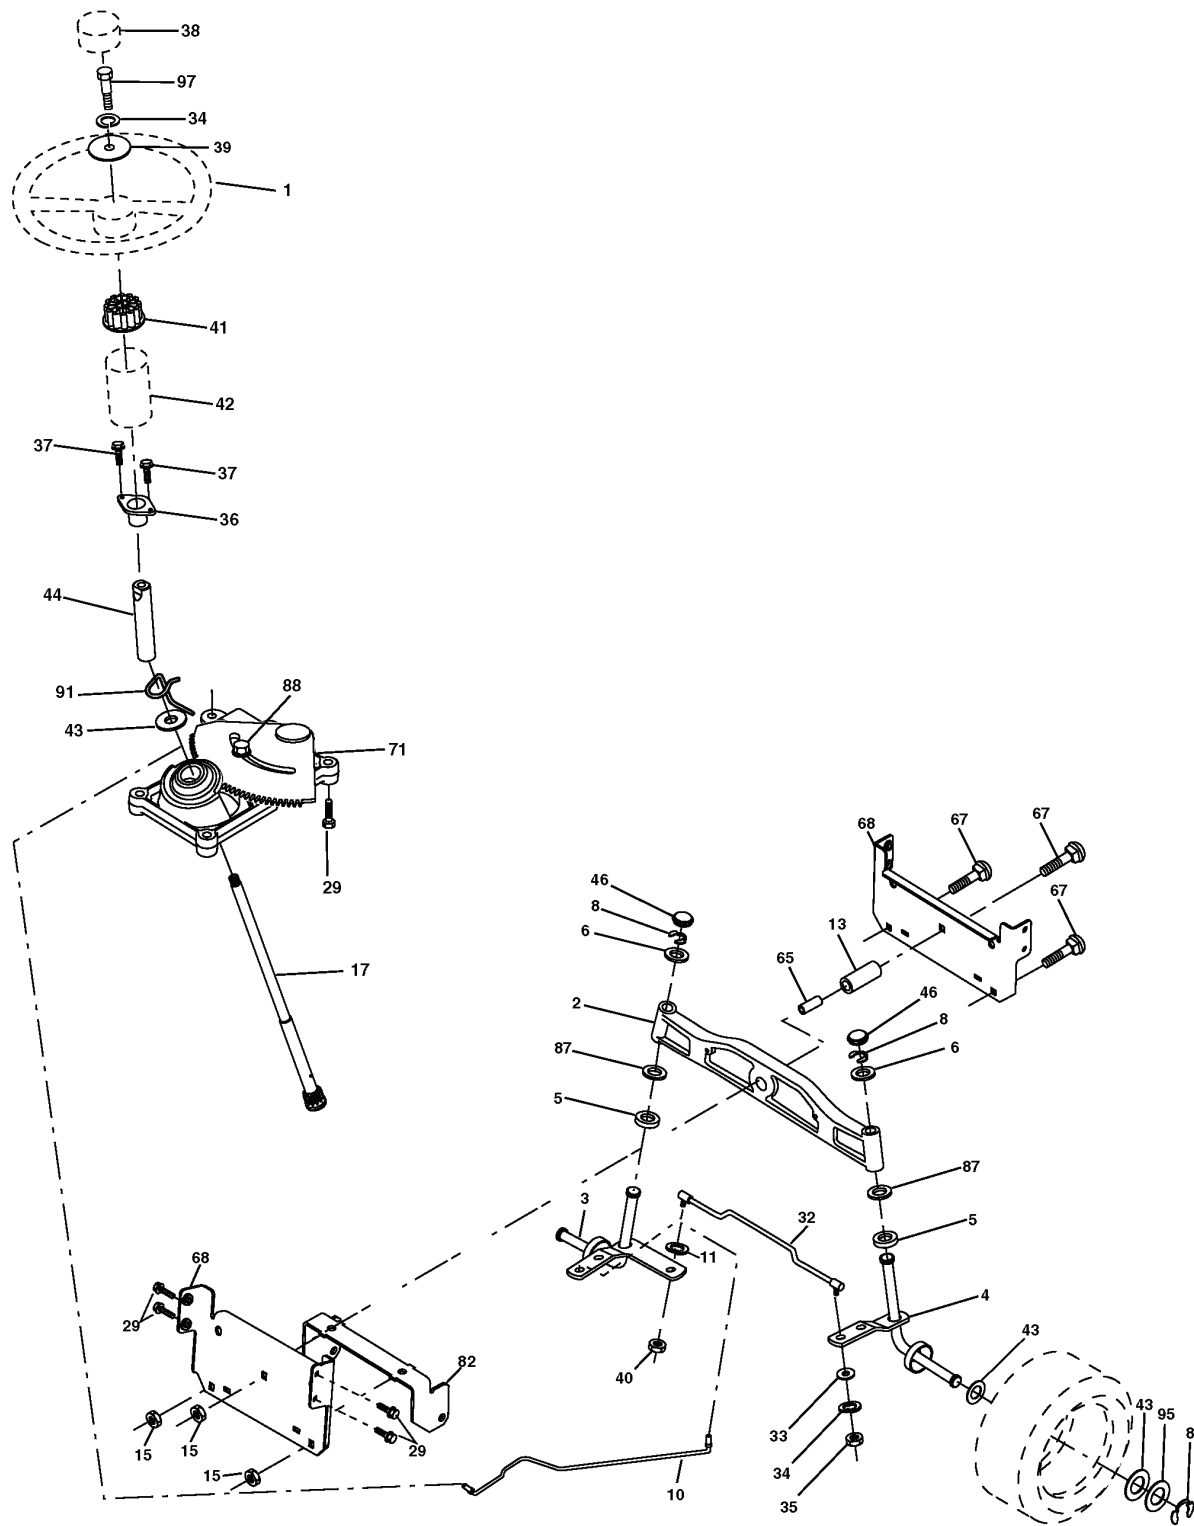

## REPAIR PARTS

TRACTOR- -MODEL NO. CTH210XP (96061007900), PRODUCT NO. 960 61 00-79

### WHEELS & TIRES

---

REF.	PART NO.	DESCRIPTION	REMARK	QTY.	KIT
1	532059192	CAP VALVE		1	
2	532065139	NIPPLE		1	
3	532106222	TIRE		1	
4	532059904	HOSE		1	
5	532138336	RIM		1	
6	532124957	FITTING		1	
7	532124959	BEARING		1	
8	532138337	RIM.SPROCKET		1	
9	532122082	TIRE		1	
10	532124926	HOSE		1	
11	532175039	HUB CAP		1	
--	532144334	SEALING FOAM		1	

# REPAIR PARTS

TRACTOR- -MODEL NO. CTH210XP (96061007900), PRODUCT NO. 960 61 00-79  
STEERING ASSEMBLY

steering\_pl.It\_60

REF.	PART NO.	DESCRIPTION	REMARK	QTY.	KIT
1	532193651	STEERING WHEEL		1	
2	532184706	SHAFT		1	
3	532169840	SPINDLE		1	
4	532169839	SPINDLE		1	
5	532124931	WASHER		1	
6	532121748	WASHER		1	
8	812000029	RETAINER RING		1	
10	532175121	ROD		1	
11	810040600	WASHER		1	
13	532136518	PIPE		1	
15	532145212	NUT		1	
17	532190753	ROD		1	
29	817000612	SCREW		1	
32	532171888	ROD		1	
33	819111216	WASHER		1	
34	810040500	WASHER		1	
35	873540500	NUT		1	
36	532155099	BUSHING		1	
37	532152927	SCREW		1	
38	532193652	HUB		1	
39	819113812	WASHER		1	
40	873540600	NUT		1	
41	532186737	ADAPTER		1	
42	532169634	SLEEVE		1	
43	532121749	WASHER		1	
44	532190752	SHAFT		1	
46	532121232	HUB CAP		1	
65	532160367	SPACER		1	
67	872110618	BOLT		1	
68	532169827	SHAFT		1	
71	532175146	STEERING GEAR		1	
82	532199978	SUPPORT ESSIEU AVANT		1	
87	532173966	WASHER		1	
88	532175118	BOLT		1	
91	532175553	SPRING		1	
95	532188967	WASHER		1	
97	874780564	BOLT		1	