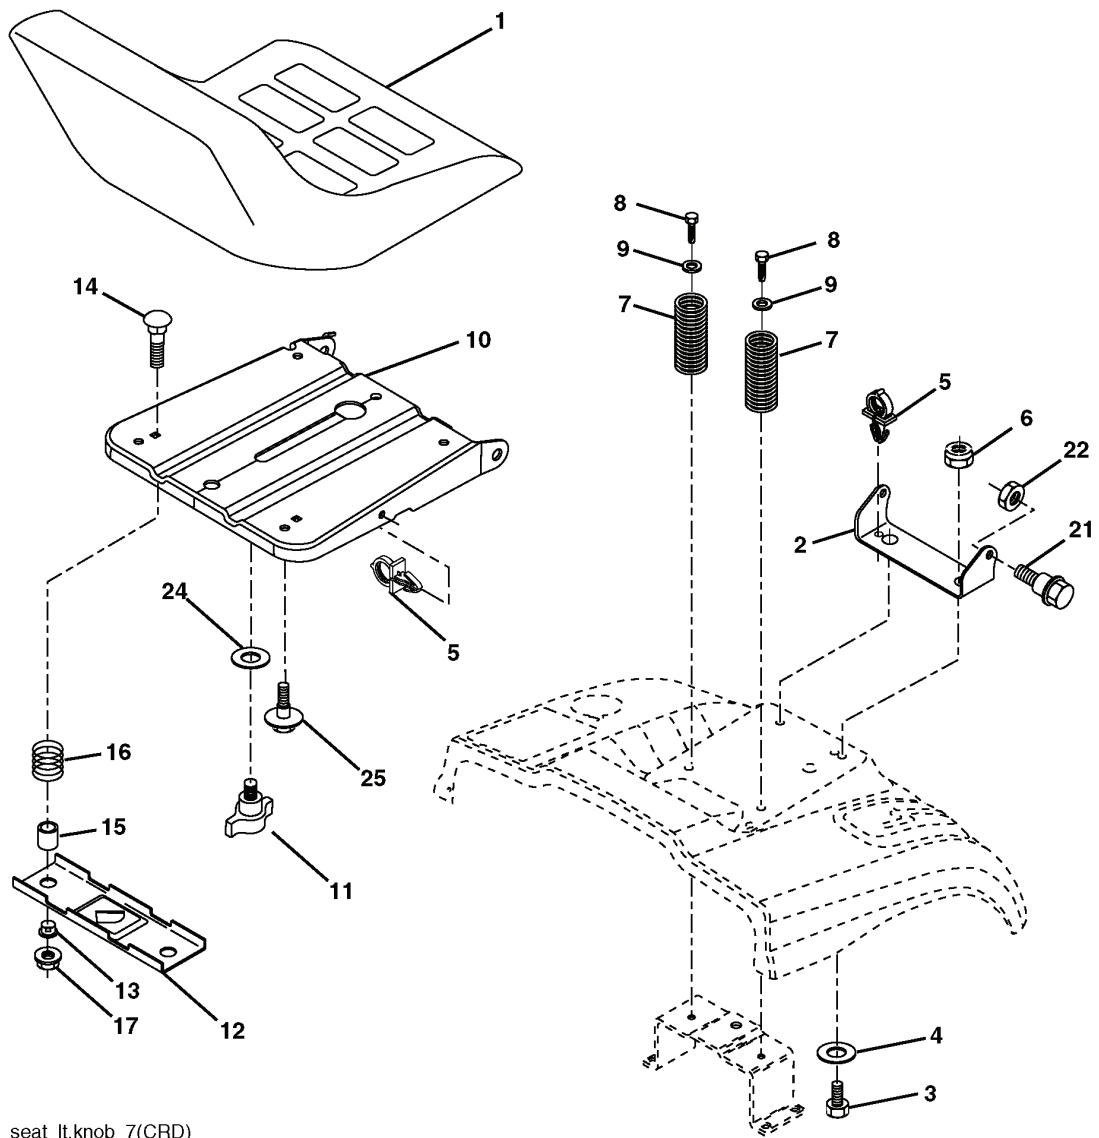

REPAIR PARTS

TRACTOR- -MODEL NO. CTH210XP (96061007900), PRODUCT NO. 960 61 00-79
SEAT ASSEMBLY

seat_lt.knob_7(CRD)

REF.	PART NO.	DESCRIPTION	REMARK	QTY.	KIT
1	532188713	SEAT		1	
2	532140551	BRACKET		1	
3	871110616	SCREW		1	
4	819131610	WASHER		1	
5	532145006	CLIP		1	
6	873800600	NUT		1	
7	532124181	SPRING		1	
8	817000616	SCREW		1	
9	819131614	WASHER		1	
10	532195530	BERCEAU DE SIEGE CONDUCTEUR		1	
11	532166369	WING NUT		1	
12	532174648	BRACKET		1	
13	532121248	BUSHING		1	
14	872050412	BOLT		1	
15	532121249	SPACER		1	
16	532123740	SPRING		1	
17	532123976	LOCKNUT		1	
21	532171852	BOLT		1	
22	873800500	LOCK NUT		1	
24	819171912	WASHER		1	
25	532127018	BOLT		1