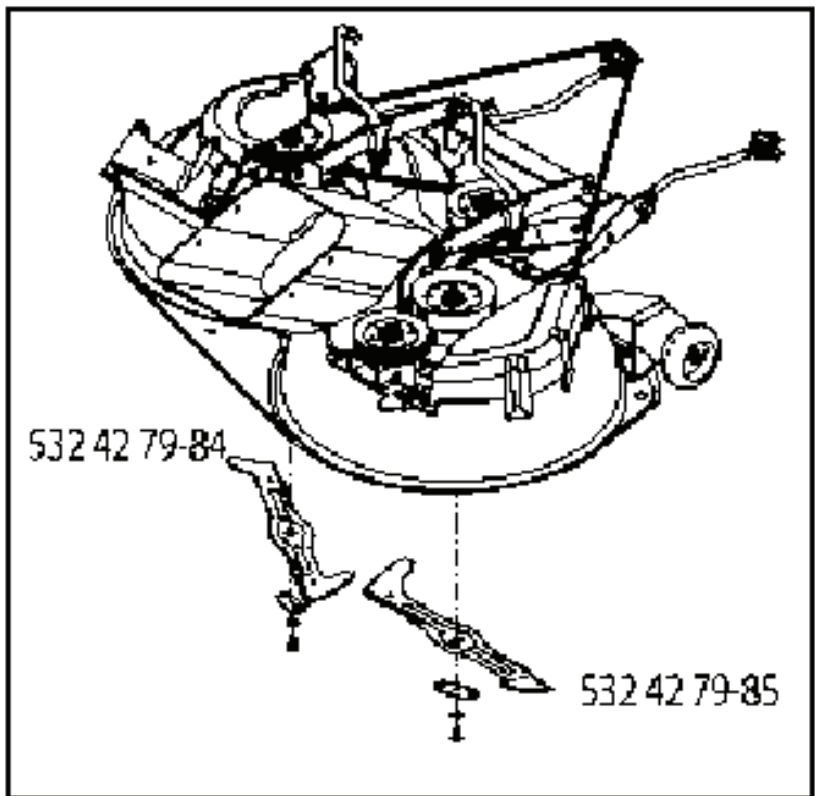

REF.	PART NO.	DESCRIPTION	REMARK	QTY.	KIT
1	532428610	TUBE		1	
2	532441358	BAGGER		1	
3	532413808	NUT		1	
4	532439612	TUBE		1	
5	532417632	FRAME		1	
6	532126875	RIVET		1	
7	873900400	NUT		1	
8	532441261	COVER		1	
9	532417629	INSERT		1	
10	532436770	FRAME		1	
11	532436771	BRACE		1	
12	532421793	NUT SQUARE		1	
13	532421780	SCREW		1	
15	532421801	SCREW		1	
19	532194208	PIN		1	
20	585368801	BOLT		1	
21	532448306	BAG		1	
23	872040410	BOLT		1	
25	532421614	SPRING		1	
26	817490412	SCREW		1	
27	532421262	GROMMET		1	
28	532165787	HANDLE		1