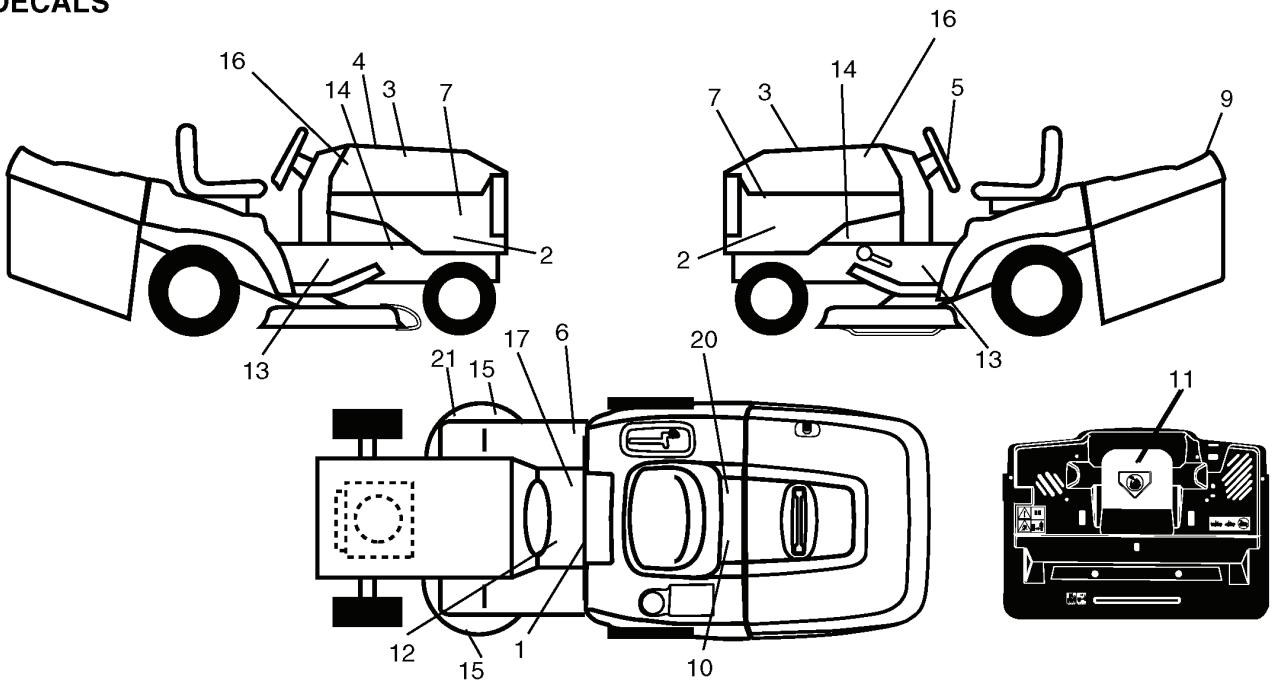

REPAIR PARTS

TRACTOR- -MODEL NO. CTH210XP (96061007900), PRODUCT NO. 960 61 00-79
DECALS

REF.	PART NO.	DESCRIPTION	REMARK	QTY.	KIT
1	532400389	LABEL		1	
2	532191148	DECAL		1	
3	532188921	DECAL		1	
4	532189141	DECAL		1	
5	532188925	DECAL		1	
6	532180432	DECAL		1	
7	532188921	DECAL		1	
9	532188933	DECAL		1	
10	532145005	DECAL		1	
11	532182166	DECAL		1	
12	532159737	DECAL		1	
13	532401146	DECAL		1	
14	532159736	DECAL		1	
15	532196842	DECAL		1	
16	532188922	DECAL		1	
17	532140837	DECAL		1	
20	532166960	DECAL		1	
21	532166286	DECAL		1	
--	532138311	DECAL		1	
--	532181090	PLATE		1	
--	532181091	PLATE		1	
--	532400975	OPERATORS MANUAL		1