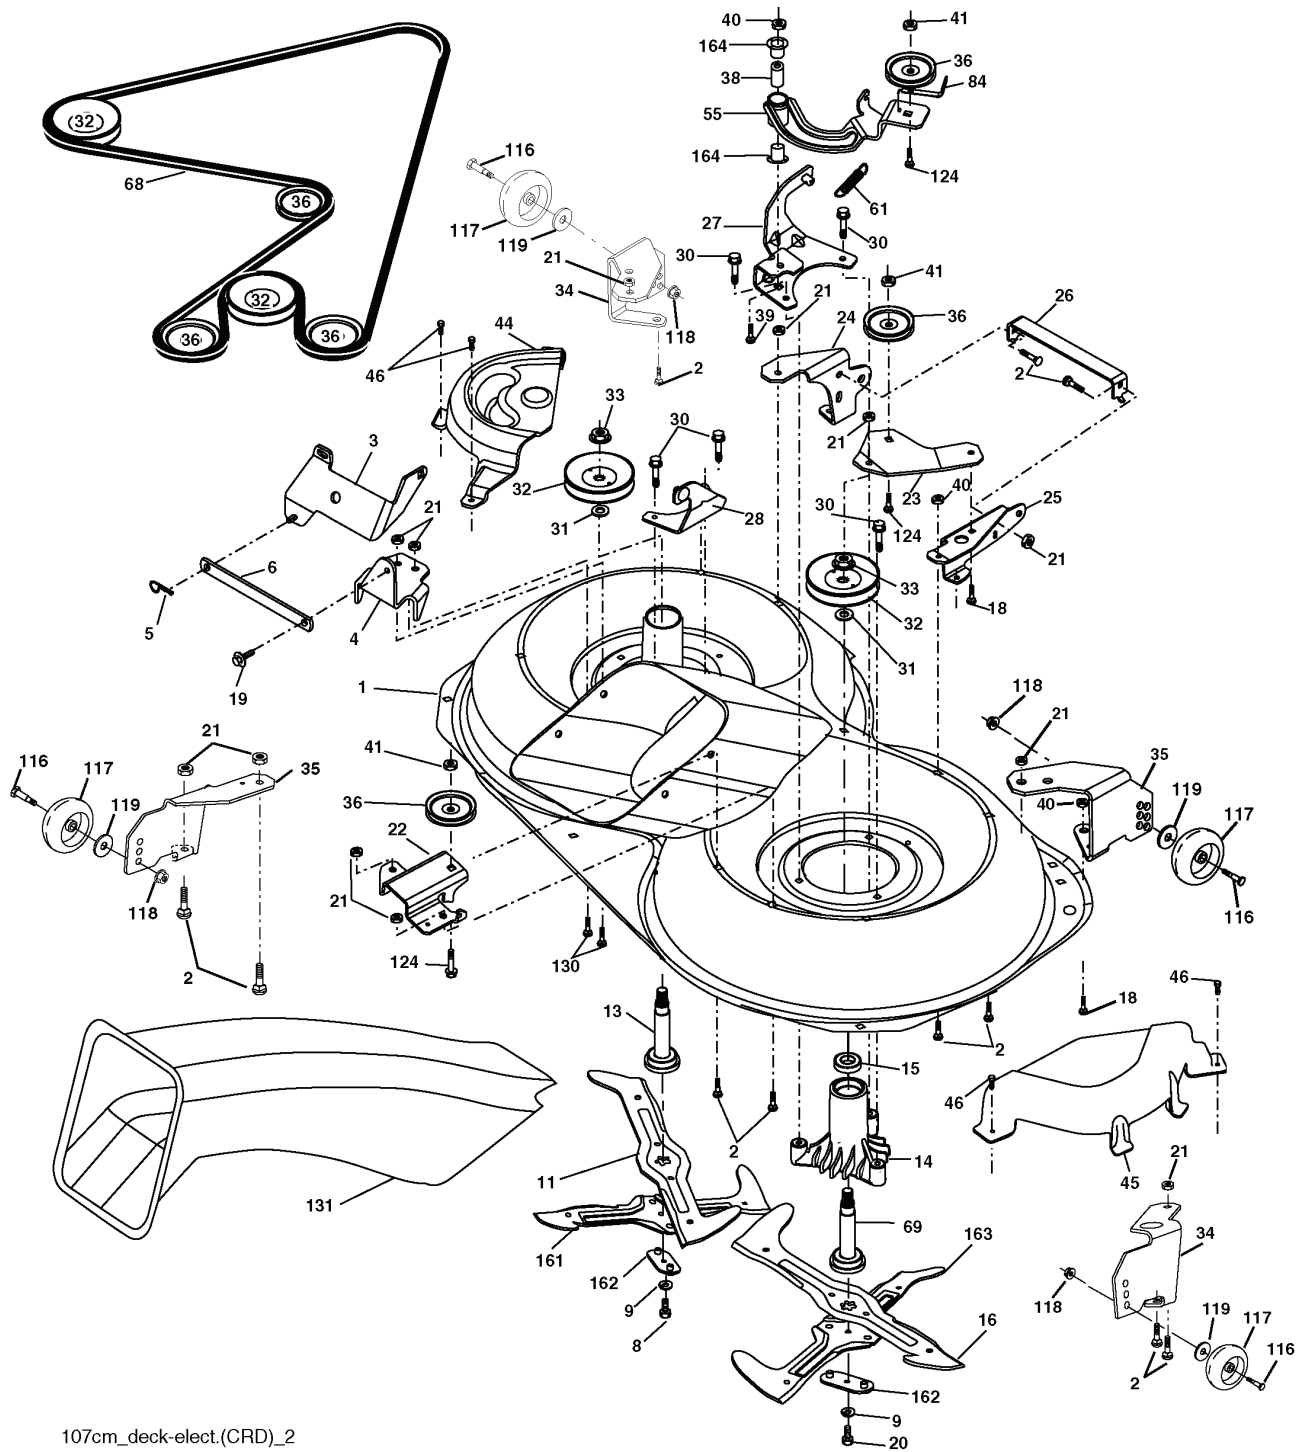

REPAIR PARTS

TRACTOR- -MODEL NO. CTH210 XP (96061007800) PRODUCT NO. 960 61 00-78
MOWER

REF.	PART NO.	DESCRIPTION	REMARK	QTY.	KIT
1	532169160	HOUSING		1	
2	872140506	BOLT		1	
3	532165569	BRACKET		1	
4	532169167	BRACKET		1	
5	532124670	RETAINER RING		1	
6	532165557	ROD		1	
8	532181712	BOLT		1	
9	810030600	WASHER		1	
11	532180583	BLADE		1	
13	532137645	SHAFT		1	
14	532128774	BEARING HOUSING		1	
15	532110485	BEARING		1	
16	532180584	BLADE		1	
18	872110606	BOLT		1	
19	532132827	SPEC. BOLT		1	
20	532181713	BOLT		1	
21	873680500	NUT		1	
22	532169165	BRACKET		1	
23	532169166	BRACKET		1	
24	532169170	BRACKET		1	
25	532400105	BRACKET		1	
26	532400110	SUPPORT		1	
27	532169172	BRACKET		1	
28	532169168	BRACKET		1	
30	532173984	SCREW		1	
31	532187690	WASHER		1	
32	532175707	MANDREL PULLEY		1	
33	532400234	NUT		1	
34	532400103	BRACKET		1	
35	532400104	BRACKET		1	
36	532146763	PULLEY		1	
38	532169851	SPACER		1	
39	872110622	BOLT		1	
40	873680600	NUT		1	
41	873900600	NUT		1	
44	532175538	COVER		1	
45	532175539	COVER		1	
46	532137729	SCREW		1	
55	532169849	LEVER		1	
61	532175159	SPRING		1	
68	532169178	BELT		1	
69	532165482	SHAFT		1	
84	532156085	BELT GUIDE		1	
116	532184219	BOLT		1	
117	532174873	WHEEL		1	
118	873930600	NUT		1	
119	819121414	WASHER		1	
124	872110612	BOLT		1	
130	872110506	BOLT		1	
131	532165661	PIPE		1	
161	532180424	BLADE		1	
162	532180878	ADAPTER		1	
163	532180425	BLADE		1	
164	532124937	BEARING COL. STRG.		1	
--	532181857	BEARING HOUSING		1	
--	532181858	BEARING HOUSING		1	
--	532181770	HOUSING		1