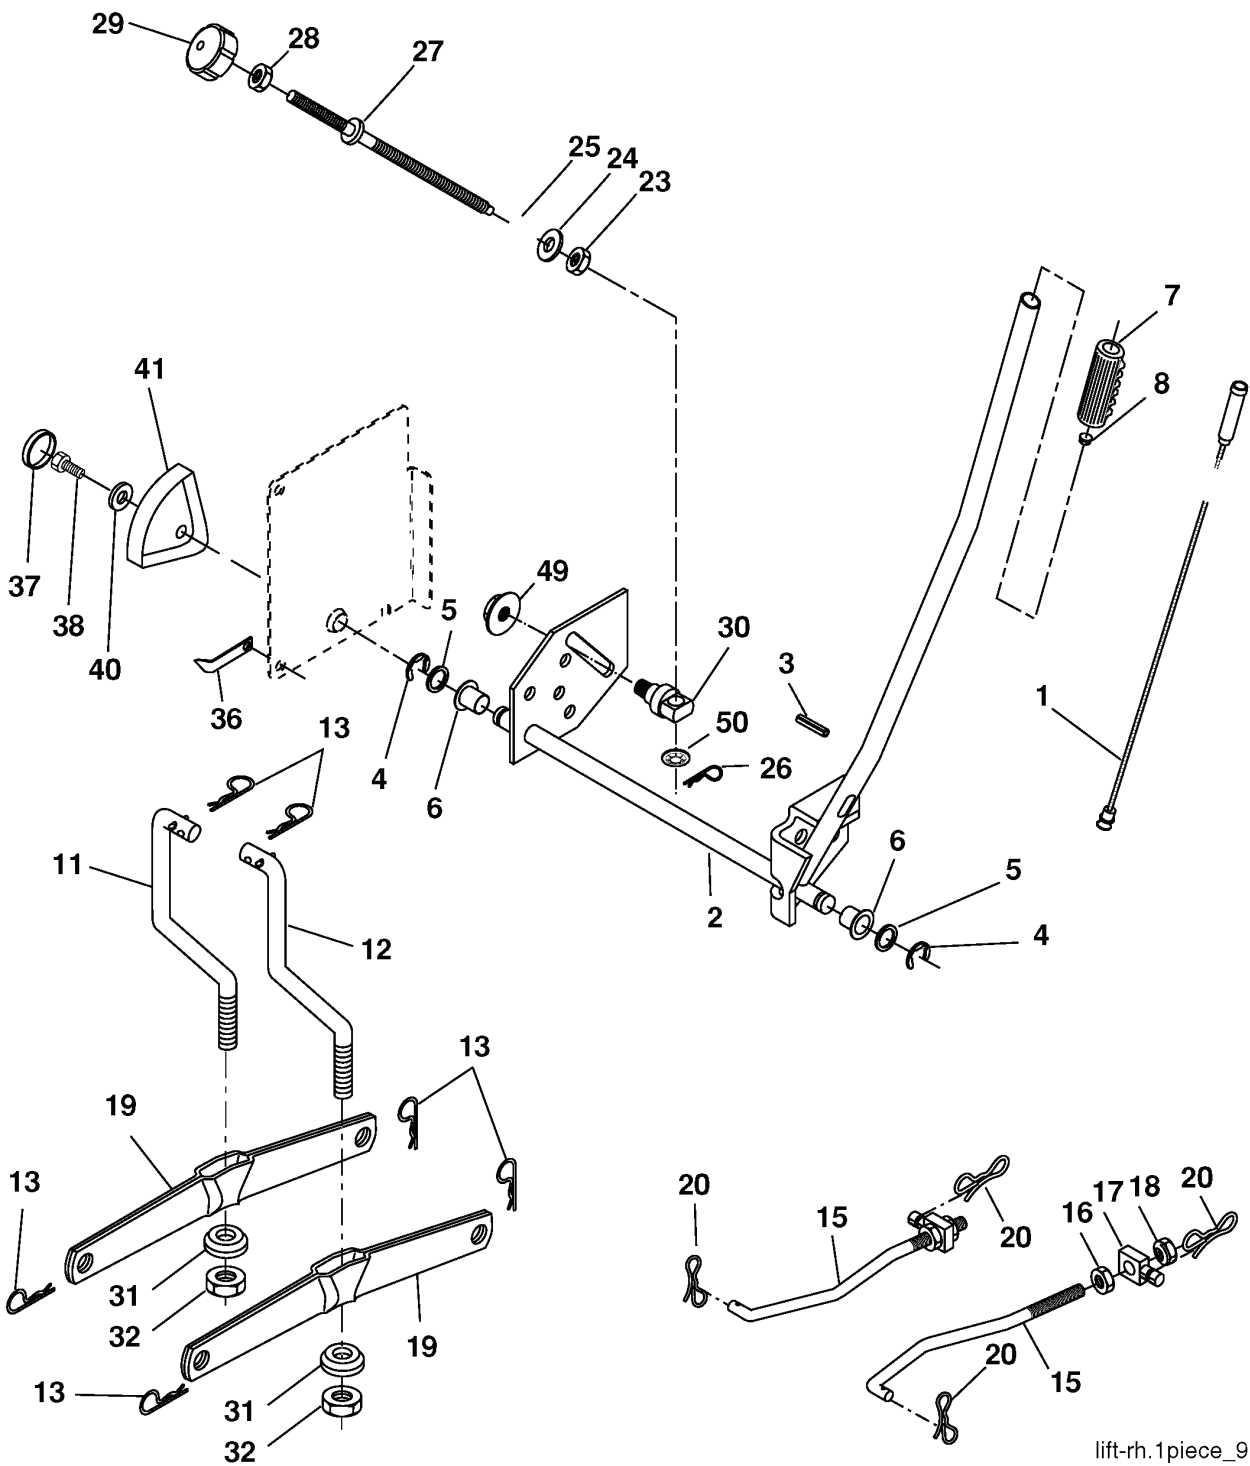

### WHEELS & TIRES

---

REF.	PART NO.	DESCRIPTION	REMARK	QTY.	KIT
1	532059192	CAP VALVE		1	
2	532065139	NIPPLE		1	
3	532106222	TIRE		1	
4	532059904	HOSE		1	
5	532138336	RIM		1	
6	532124957	FITTING		1	
7	532124959	BEARING		1	
8	532138337	RIM SPROCKET		1	
9	532122082	TIRE		1	
10	532124926	HOSE		1	
11	532175039	HUB CAP		1	
--	532144334	SEALING FOAM		1	

# REPAIR PARTS

TRACTOR--MODEL NO. CTH210 XP (96061007800) PRODUCT NO. 960 61 00-78  
MOWER LIFT

lift-rh.1piece\_9

REF.	PART NO.	DESCRIPTION	REMARK	QTY.	KIT
1	532159460	WIRE		1	
2	532159471	LEVER		1	
3	532105767	PIN RETAINING SCREW		1	
4	812000002	RETAINER RING		1	
5	819211621	WASHER		1	
6	532120183	BEARING		1	
7	532125631	HANDLE		1	
8	532124526	KNOB		1	
11	532165829	ROD		1	
12	532165831	ROD		1	
13	532124670	RETAINER RING		1	
15	532173288	LINK		1	
16	873350800	NUT		1	
17	532175689	BRACKET		1	
18	873800800	NUT		1	
19	532139868	LEVER		1	
20	532194209	SPRING		1	
23	532110807	NUT		1	
24	819131016	WASHER		1	
25	532124874	SPRING		1	
26	532169484	PIN		1	
27	532126971	LEVER		1	
28	873350600	NUT		1	
29	532138057	KNOB		1	
30	532150233	TRUNNION		1	
31	532169865	BEARING		1	
32	873540600	NUT		1	
36	532155097	INDICATOR		1	
37	532123935	PLUG		1	
38	817060516	SCREW		1	
40	819112410	WASHER		1	
41	532123934	INDICATOR		1	
49	532145212	NUT		1	
50	532110452	NUT		1	