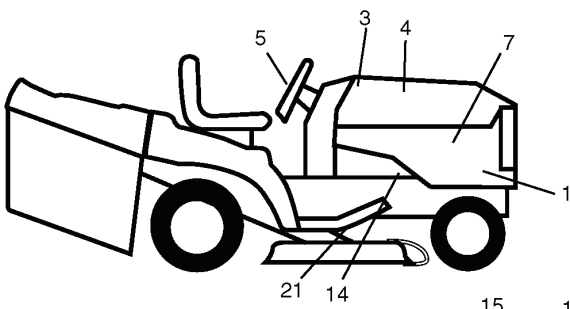

# REPAIR PARTS

TRACTOR- -MODEL NO. CTH210 XP (96061007800) PRODUCT NO. 960 61 00-78  
DECALS

REF.	PART NO.	DESCRIPTION	REMARK	QTY.	KIT
1	532191148	DECAL		1	
2	532400389	LABEL		1	
3	532188922	DECAL		1	
4	532189141	DECAL		1	
5	532188925	DECAL		1	
6	532196841	DECAL		1	
7	532188921	DECAL		1	
8	532159737	DECAL		1	
9	532188933	DECAL		1	
10	532145005	DECAL		1	
11	532182166	DECAL		1	
12	532180432	DECAL		1	
14	532159736	DECAL		1	
15	532196842	DECAL		1	
17	532140837	DECAL		1	
21	532166286	DECAL		1	
--	532166960	DECAL		1	
--	532138311	DECAL		1	
--	532181091	PLATE		1	
--	532181090	PLATE		1	
--	532180435	DECAL		1	
--	532400975	OPERATORS MANUAL		1	
--	532400976	OPERATORS MANUAL		1	
--	532401415	OPERATORS MANUAL		1	
--	532401416	OPERATORS MANUAL		1	

# REPAIR PARTS

TRACTOR- -MODEL NO. CTH210 XP (96061007800) PRODUCT NO. 960 61 00-78  
STEERING ASSEMBLY

REF.	PART NO.	DESCRIPTION	REMARK	QTY.	KIT
1	532193651	STEERING WHEEL		1	
2	532184706	SHAFT		1	
3	532169840	SPINDLE		1	
4	532169839	SPINDLE		1	
5	532124931	WASHER		1	
6	532121748	WASHER		1	
8	812000029	RETAINER RING		1	
10	532175121	ROD		1	
11	810040600	WASHER		1	
13	532136518	PIPE		1	
15	532145212	NUT		1	
17	532190753	ROD		1	
29	817000612	SCREW		1	
32	532171888	ROD		1	
33	819111216	WASHER		1	
34	810040500	WASHER		1	
35	873540500	NUT		1	
36	532155099	BUSHING		1	
37	532152927	SCREW		1	
38	532193652	HUB		1	
39	819113812	WASHER		1	
40	876540600	NUT		1	
41	532186737	ADAPTER		1	
42	532169634	SLEEVE		1	
43	532121749	WASHER		1	
44	532190752	SHAFT		1	
46	532121232	HUB CAP		1	
65	532160367	SPACER		1	
67	872110618	BOLT		1	
68	532169827	SHAFT		1	
71	532175146	STEERING GEAR		1	
82	532199978	SUPPORT ESSIEU AVANT		1	
87	532173966	WASHER		1	
88	532175118	BOLT		1	
91	532175553	SPRING		1	
95	532188967	WASHER		1	
97	874780564	BOLT		1	