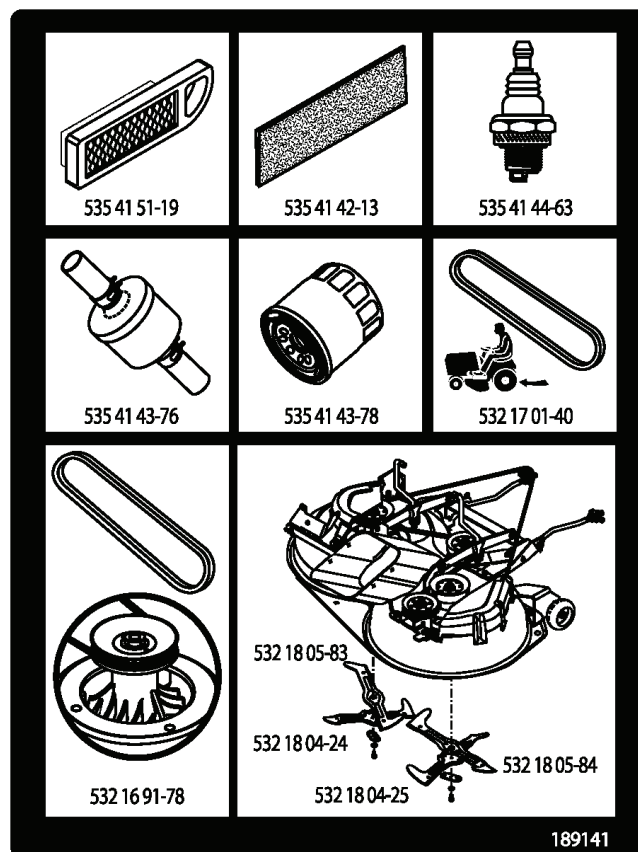

# **SPARE PARTS LIST**

# REPAIR PARTS

TRACTOR- -MODEL NO. CTH210 XP (96061007800) PRODUCT NO. 960 61 00-78  
DECALS

REF.	PART NO.	DESCRIPTION	REMARK	QTY.	KIT
1	532191148	DECAL		1	
2	532400389	LABEL		1	
3	532188922	DECAL		1	
4	532189141	DECAL		1	
5	532188925	DECAL		1	
6	532196841	DECAL		1	
7	532188921	DECAL		1	
8	532159737	DECAL		1	
9	532188933	DECAL		1	
10	532145005	DECAL		1	
11	532182166	DECAL		1	
12	532180432	DECAL		1	
14	532159736	DECAL		1	
15	532196842	DECAL		1	
17	532140837	DECAL		1	
21	532166286	DECAL		1	
--	532166960	DECAL		1	
--	532138311	DECAL		1	
--	532181091	PLATE		1	
--	532181090	PLATE		1	
--	532180435	DECAL		1	
--	532400975	OPERATORS MANUAL		1	
--	532400976	OPERATORS MANUAL		1	
--	532401415	OPERATORS MANUAL		1	
--	532401416	OPERATORS MANUAL		1	

# ILLUSTRATED PARTS LIST

**MFG. ID NO. 96061007800**

**CUSTOMER CATALOG NO. CTH210XP**

**PRODUCT NO. 960 61 00-78**

---

REF.	PART NO.	DESCRIPTION	REMARK	QTY.	KIT
535 41 51-19	535415119	AIR FILTER		1	
535 41 43-76	535414376	FILTER		1	
532 16 91-78	532169178	BELT		1	
535 41 42-13	535414213	PREFILTER		1	
535 41 43-78	535414378	OIL FILTER		1	
535 41 44-63	535414463	SPARK PLUG		1	
532 17 01-40	532170140	BELT		1	
532 18 05-83	532180583	BLADE		1	
532 18 04-24	532180424	BLADE		1	
532 18 04-25	532180425	BLADE		1	
532 18 05-84	532180584	BLADE		1	