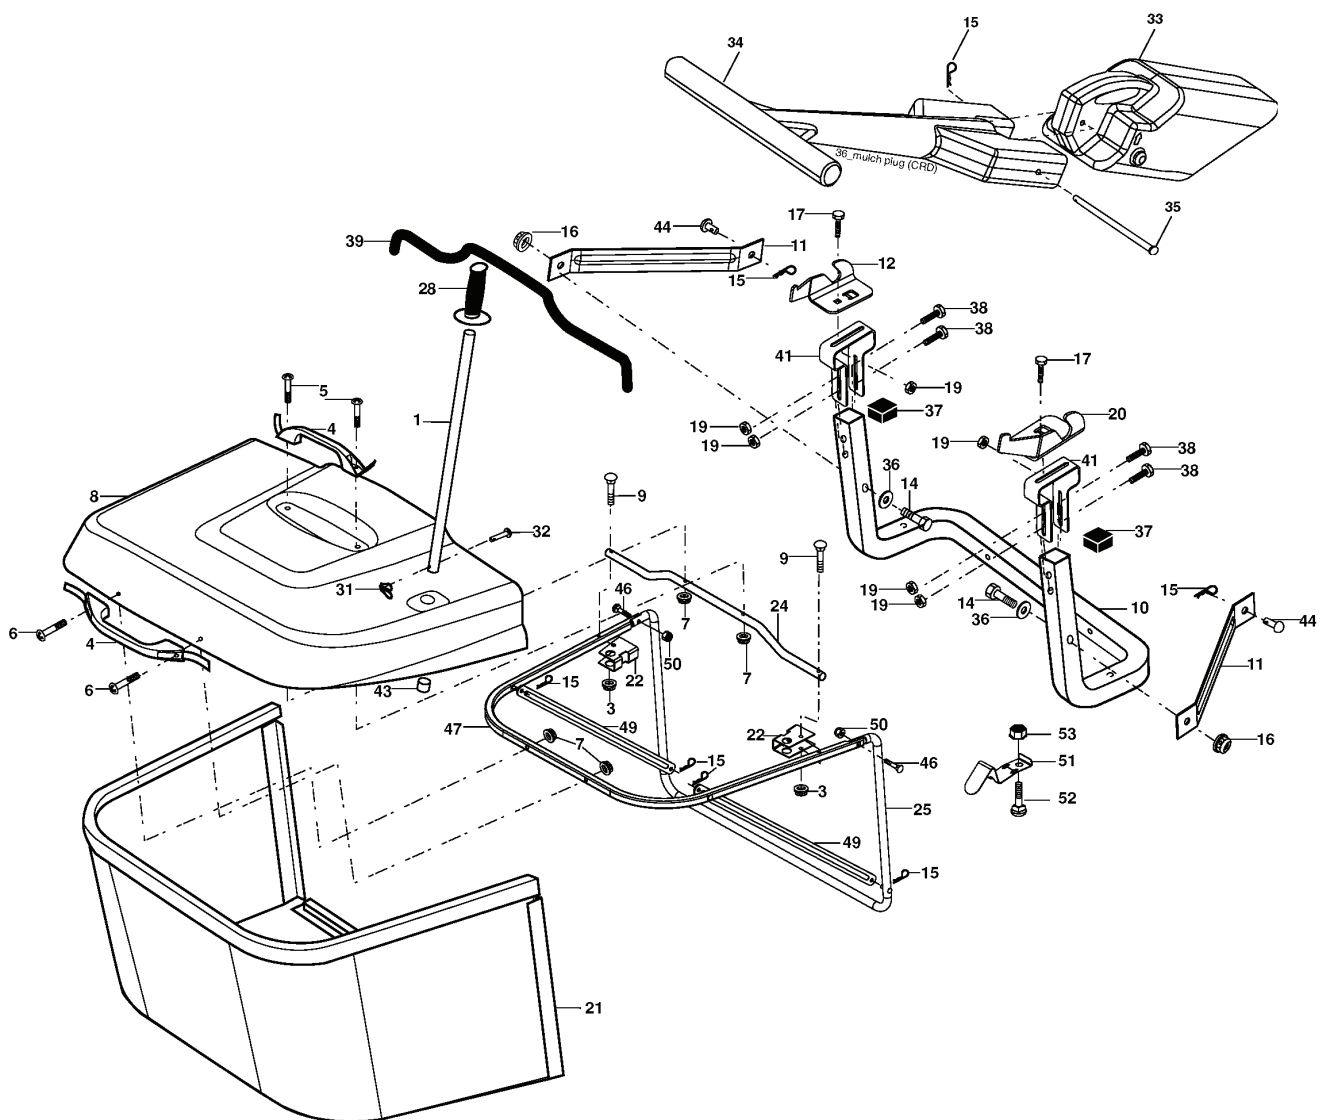

REPAIR PARTS

TRACTOR- -MODEL NO. CTH210 XP (96061007800) PRODUCT NO. 960 61 00-78
BAGGER

Bagger Asy (CRD)_11

REF.	PART NO.	DESCRIPTION	REMARK	QTY.	KIT
1	532165249	ROD		1	
3	532123976	LOCKNUT		1	
4	532169916	HANDLE		1	
5	874981024	SCREW		1	
6	874981032	SCREW		1	
7	873401000	NUT		1	
8	532181095	COVER		1	
9	872140418	BOLT		1	
10	532181282	TUBE		1	
11	532165719	ROD		1	
12	532188848	BRACKET		1	
14	874520636	BOLT		1	
16	873900600	NUT		1	
15	532124670	RETAINER RING		1	
17	872140506	BOLT		1	
19	873900500	NUT		1	
20	532188847	BRACKET		1	
21	532193838	BAG		1	
22	532165781	CLAMP		1	
24	532165783	FRAME		1	
25	532193705	PIPE		1	
28	532165787	HANDLE		1	
31	532169484	PIN		1	
32	532126875	RIVET		1	
33	532169380	PLUG		1	
34	532165570	HANDLE		1	
35	532165572	PIN RETAINING SCREW		1	
36	819132012	WASHER		1	
37	532175401	PLUG		1	
38	872010520	BOLT		1	
39	532180985	SEAL		1	
41	532169683	BRACKET		1	
43	532174083	PLUG		1	
44	532193312	PIN CLEVIS		1	
46	873110510	BOLT		1	
47	532193704	PIPE		1	
49	532193305	ROD		1	
50	872800500	NUT		1	
51	532199903	LATCH		1	
52	872110406	BOLT		1	
53	873510400	NUT		1