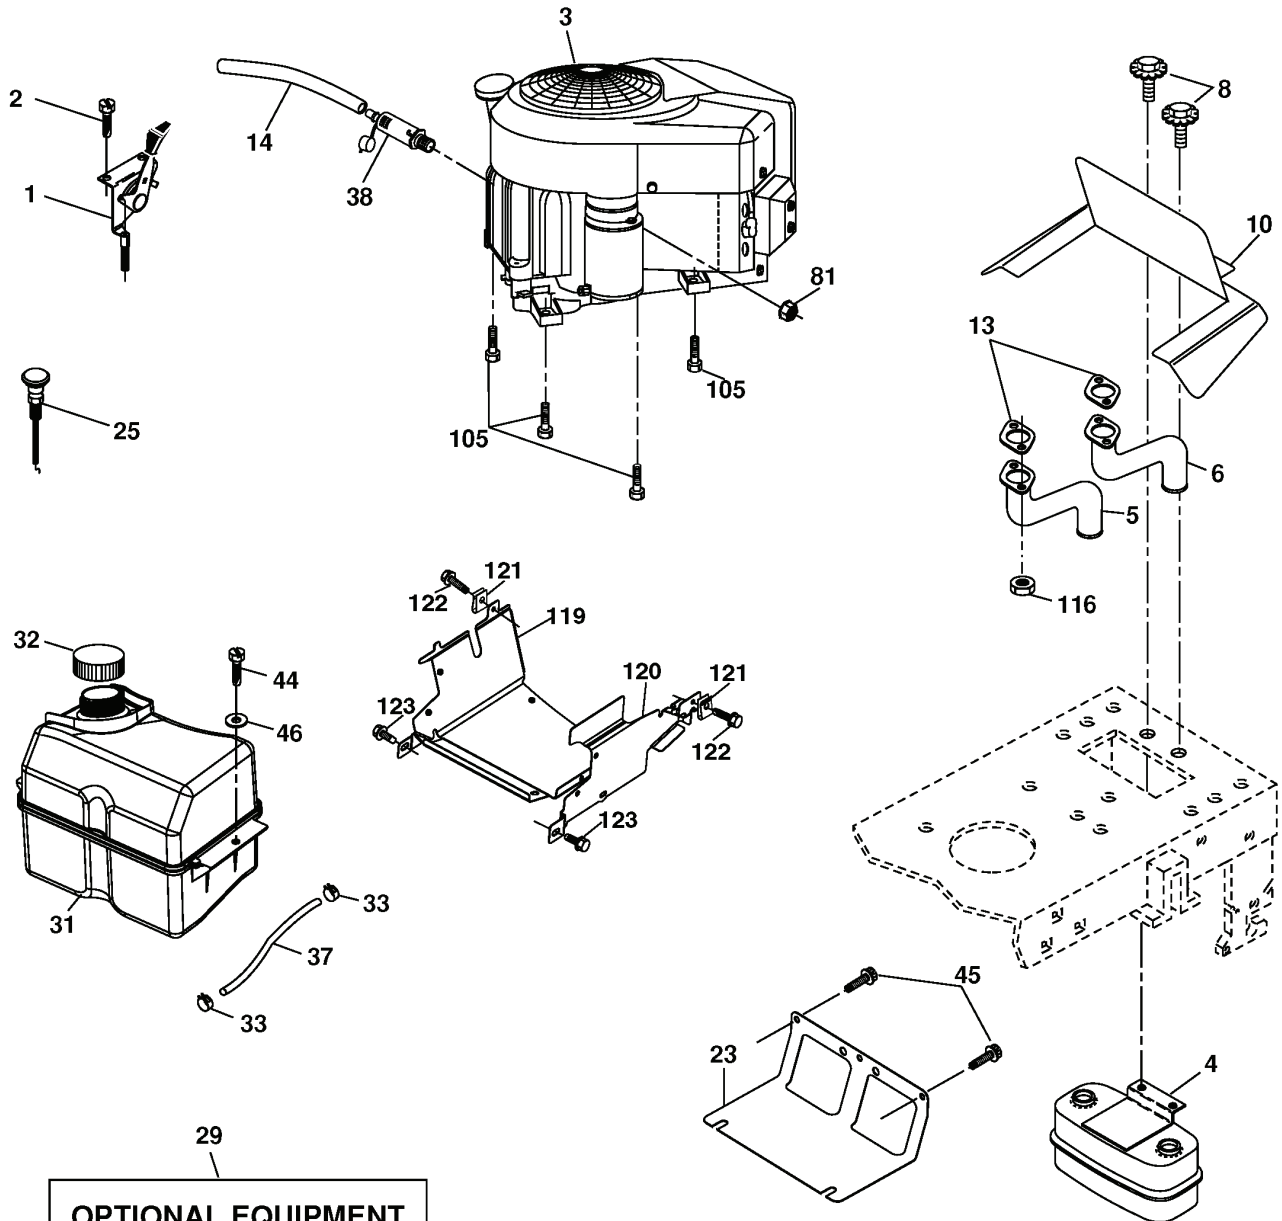

REPAIR PARTS

TRACTOR- -MODEL NO. CTH210 XP (96061007800) PRODUCT NO. 960 61 00-78
ENGINE

OPTIONAL EQUIPMENT
Spark Arrester

REF.	PART NO.	DESCRIPTION	REMARK	QTY.	KIT
1	532186968	CONTROL THROTTLE		1	
2	817720408	SCREW		1	
4	532149723	MUFFLER		1	
5	532184579	TUBE		1	
6	532184580	TUBE		1	
8	532171877	BOLT		1	
10	532146629	HEAT SHIELD		1	
14	532148456	TUBE		1	
23	532169837	HEAT SHIELD		1	
25	532191717	CHOKE CONTROL		1	
29	532137180	SPARK ARRESTER KIT		1	
31	532185534	TANK UNIT		1	
32	532140527	FUEL CAP		1	
33	532123487	HOSE CLAMP		1	
37	532137040	HOSE		1	
44	817670412	SCREW		1	
45	817000612	SCREW		1	
46	819091416	WASHER		1	
81	873510400	NUT		1	
105	817120616	SCREW		1	
116	532184362	NUT		1