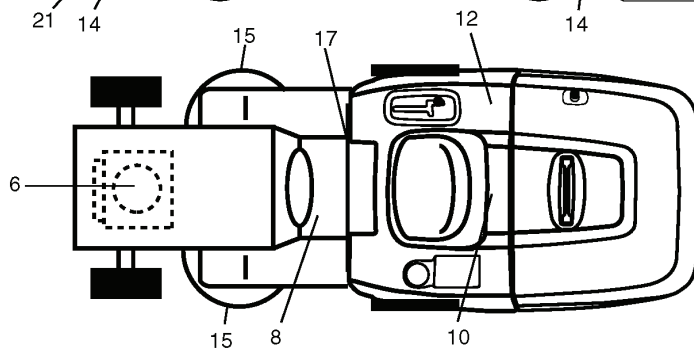

# REPAIR PARTS

TRACTOR- -MODEL NO. CTH210 XP (96061007800) PRODUCT NO. 960 61 00-78  
DECALS

REF.	PART NO.	DESCRIPTION	REMARK	QTY.	KIT
1	532191148	DECAL		1	
2	532400389	LABEL		1	
3	532188922	DECAL		1	
4	532189141	DECAL		1	
5	532188925	DECAL		1	
6	532196841	DECAL		1	
7	532188921	DECAL		1	
8	532159737	DECAL		1	
9	532188933	DECAL		1	
10	532145005	DECAL		1	
11	532182166	DECAL		1	
12	532180432	DECAL		1	
14	532159736	DECAL		1	
15	532196842	DECAL		1	
17	532140837	DECAL		1	
21	532166286	DECAL		1	
--	532166960	DECAL		1	
--	532138311	DECAL		1	
--	532181091	PLATE		1	
--	532181090	PLATE		1	
--	532180435	DECAL		1	
--	532400975	OPERATORS MANUAL		1	
--	532400976	OPERATORS MANUAL		1	
--	532401415	OPERATORS MANUAL		1	
--	532401416	OPERATORS MANUAL		1	

# REPAIR PARTS

TRACTOR- -MODEL NO. CTH210 XP (96061007800) PRODUCT NO. 960 61 00-78  
STEERING ASSEMBLY

REF.	PART NO.	DESCRIPTION	REMARK	QTY.	KIT
1	532193651	STEERING WHEEL		1	
2	532184706	SHAFT		1	
3	532169840	SPINDLE		1	
4	532169839	SPINDLE		1	
5	532124931	WASHER		1	
6	532121748	WASHER		1	
8	812000029	RETAINER RING		1	
10	532175121	ROD		1	
11	810040600	WASHER		1	
13	532136518	PIPE		1	
15	532145212	NUT		1	
17	532190753	ROD		1	
29	817000612	SCREW		1	
32	532171888	ROD		1	
33	819111216	WASHER		1	
34	810040500	WASHER		1	
35	873540500	NUT		1	
36	532155099	BUSHING		1	
37	532152927	SCREW		1	
38	532193652	HUB		1	
39	819113812	WASHER		1	
40	876540600	NUT		1	
41	532186737	ADAPTER		1	
42	532169634	SLEEVE		1	
43	532121749	WASHER		1	
44	532190752	SHAFT		1	
46	532121232	HUB CAP		1	
65	532160367	SPACER		1	
67	872110618	BOLT		1	
68	532169827	SHAFT		1	
71	532175146	STEERING GEAR		1	
82	532199978	SUPPORT ESSIEU AVANT		1	
87	532173966	WASHER		1	
88	532175118	BOLT		1	
91	532175553	SPRING		1	
95	532188967	WASHER		1	
97	874780564	BOLT		1	