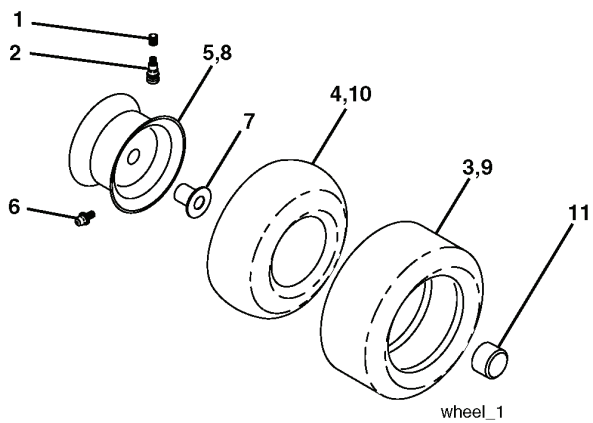

# REPAIR PARTS

TRACTOR- -MODEL NO. CTH210 XP (96061007800) PRODUCT NO. 960 61 00-78  
ELECTRICAL

REF.	PART NO.	DESCRIPTION	REMARK	QTY.	KIT
1	532144927	BATTERY		1	
2	874760412	BOLT		1	
16	532176138	MICRO SWITCH		1	
21	532175688	HARNESS		1	
22	532004152	BULB		1	
24	532124780	CABLE		1	
25	532165987	CABLE		1	
26	532175158	FUSE		1	
27	873510400	NUT		1	
28	532127725	CABLE		1	
29	532192749	SWITCH.SEAT.DP W/RAMPS		1	
30	532193350	IGNITION MODULE		1	
33	532140401	KEY		1	
34	532110712	SWITCH		1	
40	532197434	CABLE ASSY		1	
41	871110408	BOLT		1	
42	532131563	COVER		1	
43	532192507	SOLENOID		1	
46	532198138	DISPLAY		1	
48	532140844	ADAPTER		1	
50	532174651	SWITCH		1	
51	532140405	FRAME		1	
58	532169419	BUZZER		1	
59	532180379	SWITCH FBI		1	
66	817490608	SCREW		1	
81	532109748	RELAY		1	
92	532196615	CABLE ASSY		1	
93	532192540	SCREW		1	
94	532191834	MODULE.REVERSE.ROS		1	

### WHEELS & TIRES

---

REF.	PART NO.	DESCRIPTION	REMARK	QTY.	KIT
1	532059192	CAP VALVE		1	
2	532065139	NIPPLE		1	
3	532106222	TIRE		1	
4	532059904	HOSE		1	
5	532138336	RIM		1	
6	532124957	FITTING		1	
7	532124959	BEARING		1	
8	532138337	RIM SPROCKET		1	
9	532122082	TIRE		1	
10	532124926	HOSE		1	
11	532175039	HUB CAP		1	
--	532144334	SEALING FOAM		1	