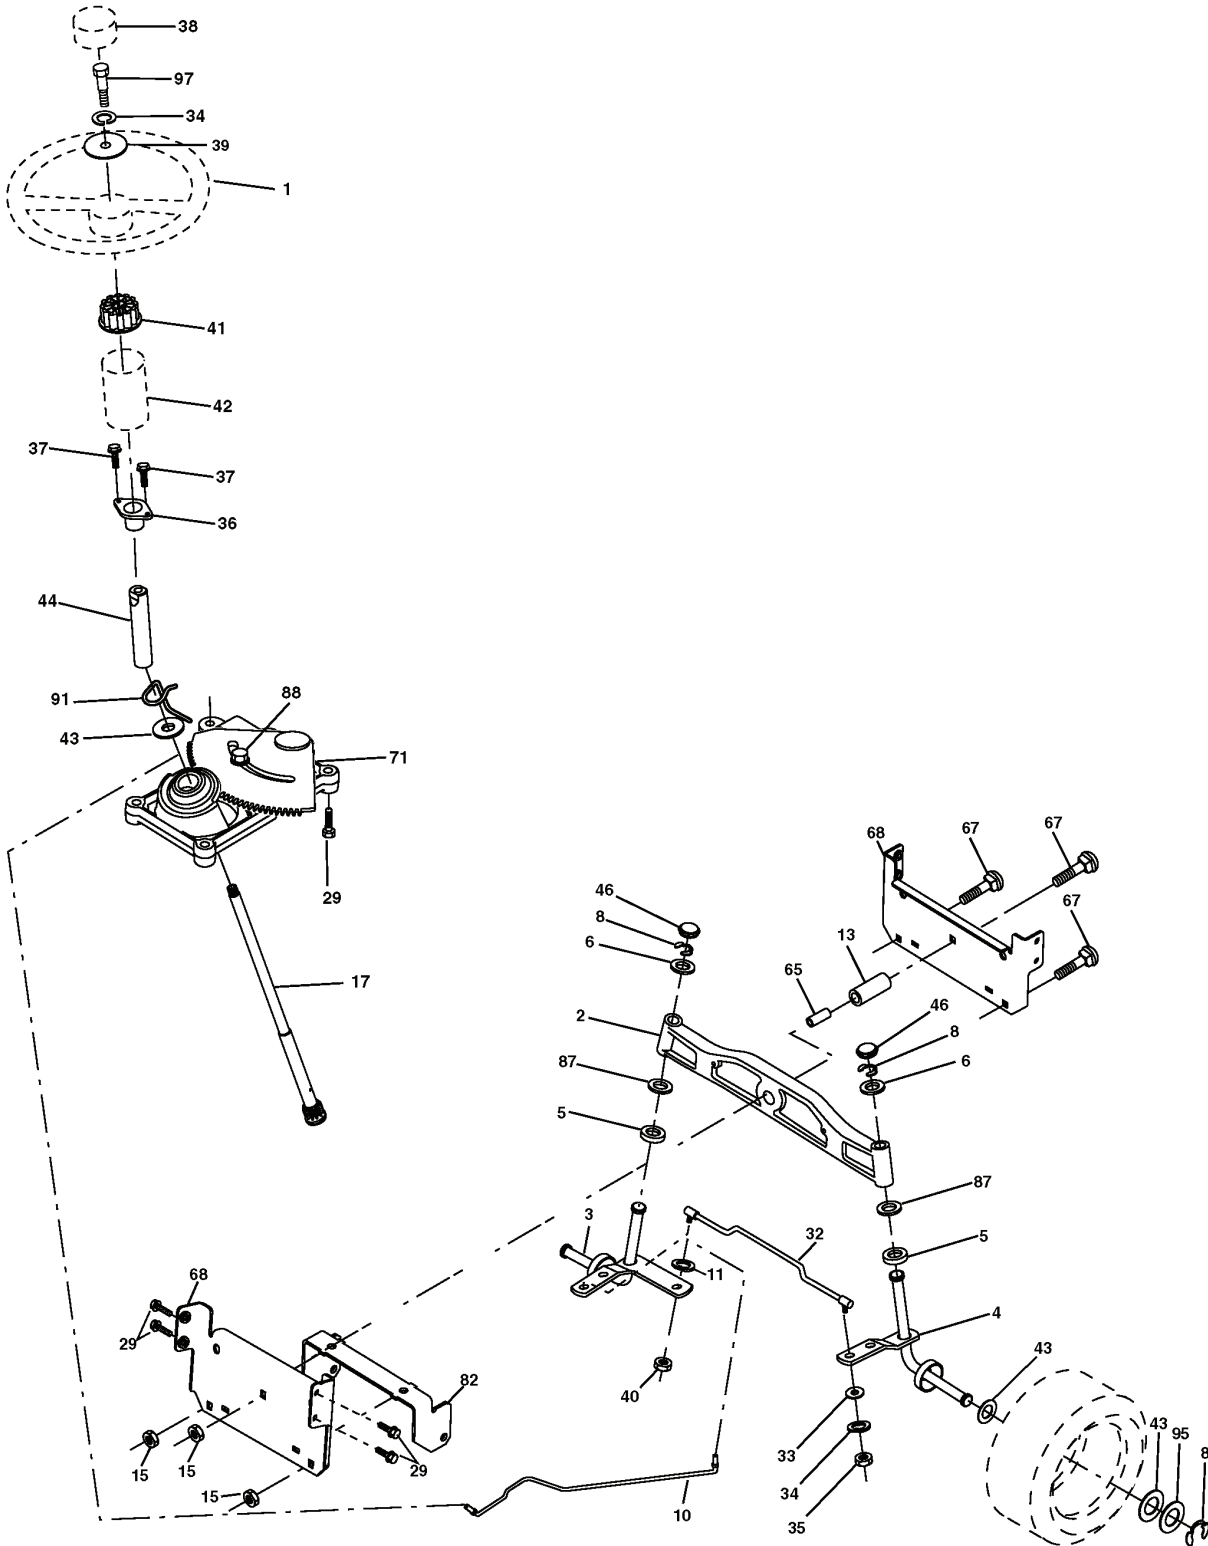

# REPAIR PARTS

TRACTOR- -MODEL NO. CTH210 XP (96061007800) PRODUCT NO. 960 61 00-78  
DECALS

REF.	PART NO.	DESCRIPTION	REMARK	QTY.	KIT
1	532191148	DECAL		1	
2	532400389	LABEL		1	
3	532188922	DECAL		1	
4	532189141	DECAL		1	
5	532188925	DECAL		1	
6	532196841	DECAL		1	
7	532188921	DECAL		1	
8	532159737	DECAL		1	
9	532188933	DECAL		1	
10	532145005	DECAL		1	
11	532182166	DECAL		1	
12	532180432	DECAL		1	
14	532159736	DECAL		1	
15	532196842	DECAL		1	
17	532140837	DECAL		1	
21	532166286	DECAL		1	
--	532166960	DECAL		1	
--	532138311	DECAL		1	
--	532181091	PLATE		1	
--	532181090	PLATE		1	
--	532180435	DECAL		1	
--	532400975	OPERATORS MANUAL		1	
--	532400976	OPERATORS MANUAL		1	
--	532401415	OPERATORS MANUAL		1	
--	532401416	OPERATORS MANUAL		1	

# REPAIR PARTS

TRACTOR- -MODEL NO. CTH210 XP (96061007800) PRODUCT NO. 960 61 00-78  
STEERING ASSEMBLY

REF.	PART NO.	DESCRIPTION	REMARK	QTY.	KIT
1	532193651	STEERING WHEEL		1	
2	532184706	SHAFT		1	
3	532169840	SPINDLE		1	
4	532169839	SPINDLE		1	
5	532124931	WASHER		1	
6	532121748	WASHER		1	
8	812000029	RETAINER RING		1	
10	532175121	ROD		1	
11	810040600	WASHER		1	
13	532136518	PIPE		1	
15	532145212	NUT		1	
17	532190753	ROD		1	
29	817000612	SCREW		1	
32	532171888	ROD		1	
33	819111216	WASHER		1	
34	810040500	WASHER		1	
35	873540500	NUT		1	
36	532155099	BUSHING		1	
37	532152927	SCREW		1	
38	532193652	HUB		1	
39	819113812	WASHER		1	
40	876540600	NUT		1	
41	532186737	ADAPTER		1	
42	532169634	SLEEVE		1	
43	532121749	WASHER		1	
44	532190752	SHAFT		1	
46	532121232	HUB CAP		1	
65	532160367	SPACER		1	
67	872110618	BOLT		1	
68	532169827	SHAFT		1	
71	532175146	STEERING GEAR		1	
82	532199978	SUPPORT ESSIEU AVANT		1	
87	532173966	WASHER		1	
88	532175118	BOLT		1	
91	532175553	SPRING		1	
95	532188967	WASHER		1	
97	874780564	BOLT		1	