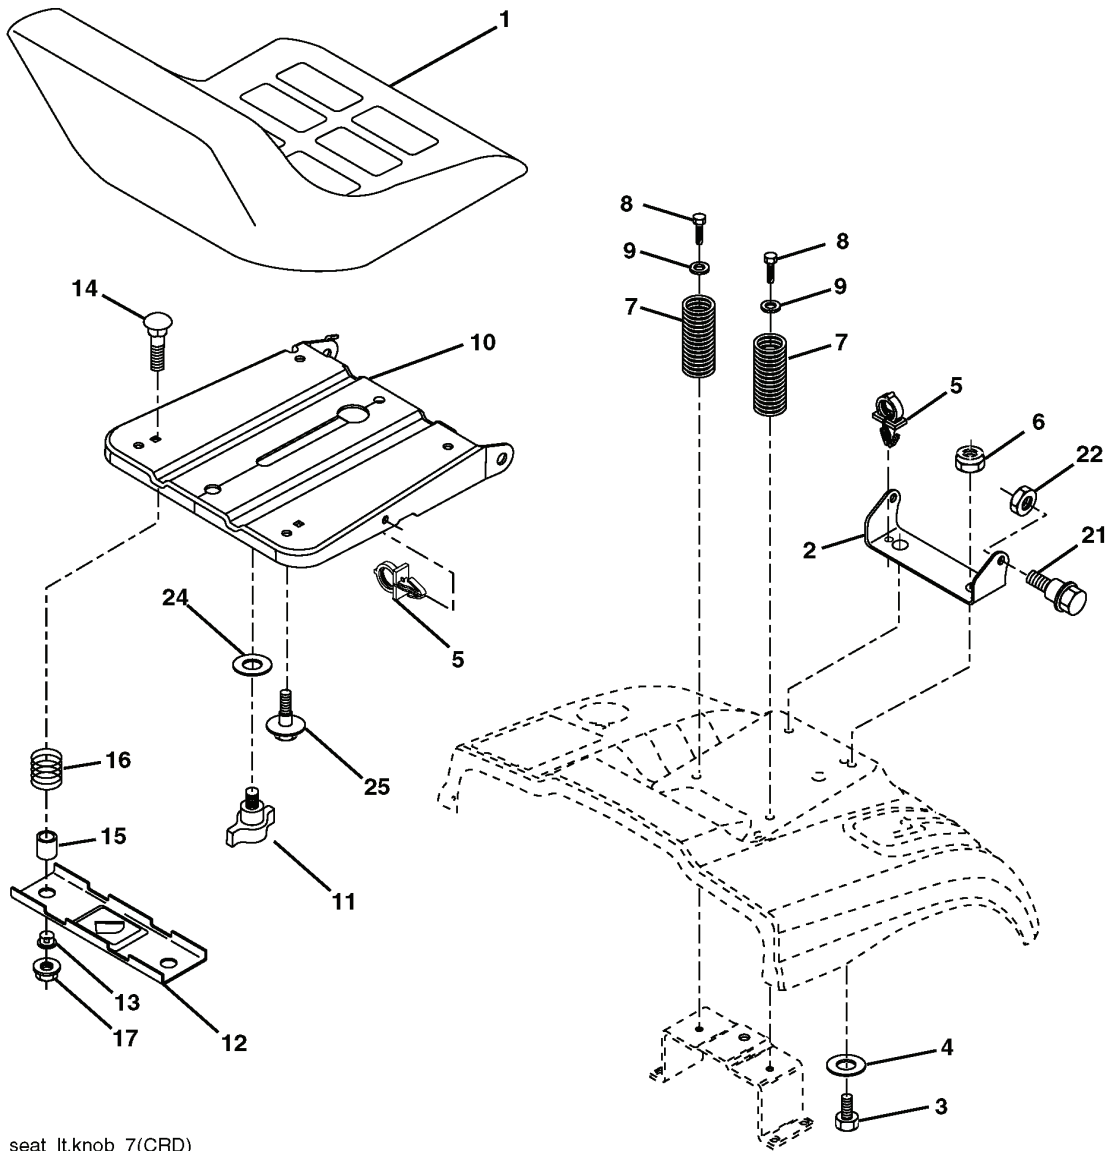

# REPAIR PARTS

TRACTOR- -MODEL NO. CTH210 XP (96061007800) PRODUCT NO. 960 61 00-78  
ENGINE

**OPTIONAL EQUIPMENT**  
**Spark Arrester**

---

REF.	PART NO.	DESCRIPTION	REMARK	QTY.	KIT
1	532186968	CONTROL THROTTLE		1	
2	817720408	SCREW		1	
4	532149723	MUFFLER		1	
5	532184579	TUBE		1	
6	532184580	TUBE		1	
8	532171877	BOLT		1	
10	532146629	HEAT SHIELD		1	
14	532148456	TUBE		1	
23	532169837	HEAT SHIELD		1	
25	532191717	CHOKE CONTROL		1	
29	532137180	SPARK ARRESTER KIT		1	
31	532185534	TANK UNIT		1	
32	532140527	FUEL CAP		1	
33	532123487	HOSE CLAMP		1	
37	532137040	HOSE		1	
44	817670412	SCREW		1	
45	817000612	SCREW		1	
46	819091416	WASHER		1	
81	873510400	NUT		1	
105	817120616	SCREW		1	
116	532184362	NUT		1	

# REPAIR PARTS

TRACTOR- -MODEL NO. CTH210 XP (96061007800) PRODUCT NO. 960 61 00-78  
SEAT ASSEMBLY

seat\_lt.knob\_7(CRD)

---

REF.	PART NO.	DESCRIPTION	REMARK	QTY.	KIT
1	532188715	SIEGE CONDUCTEUR		1	
2	532140551	BRACKET		1	
3	871110616	SCREW		1	
4	819131610	WASHER		1	
5	532145006	CLIP		1	
6	873800600	NUT		1	
7	532124181	SPRING		1	
8	817000616	SCREW		1	
9	819131614	WASHER		1	
10	532195530	BERCEAU DE SIEGE CONDUCTEUR		1	
11	532166369	WING NUT		1	
12	532174648	BRACKET		1	
13	532121248	BUSHING		1	
14	872050412	BOLT		1	
15	532121249	SPACER		1	
16	532123740	SPRING		1	
17	532123976	LOCKNUT		1	
21	532171852	BOLT		1	
22	873800500	LOCK NUT		1	
24	819171912	WASHER		1	
25	532127018	BOLT		1	