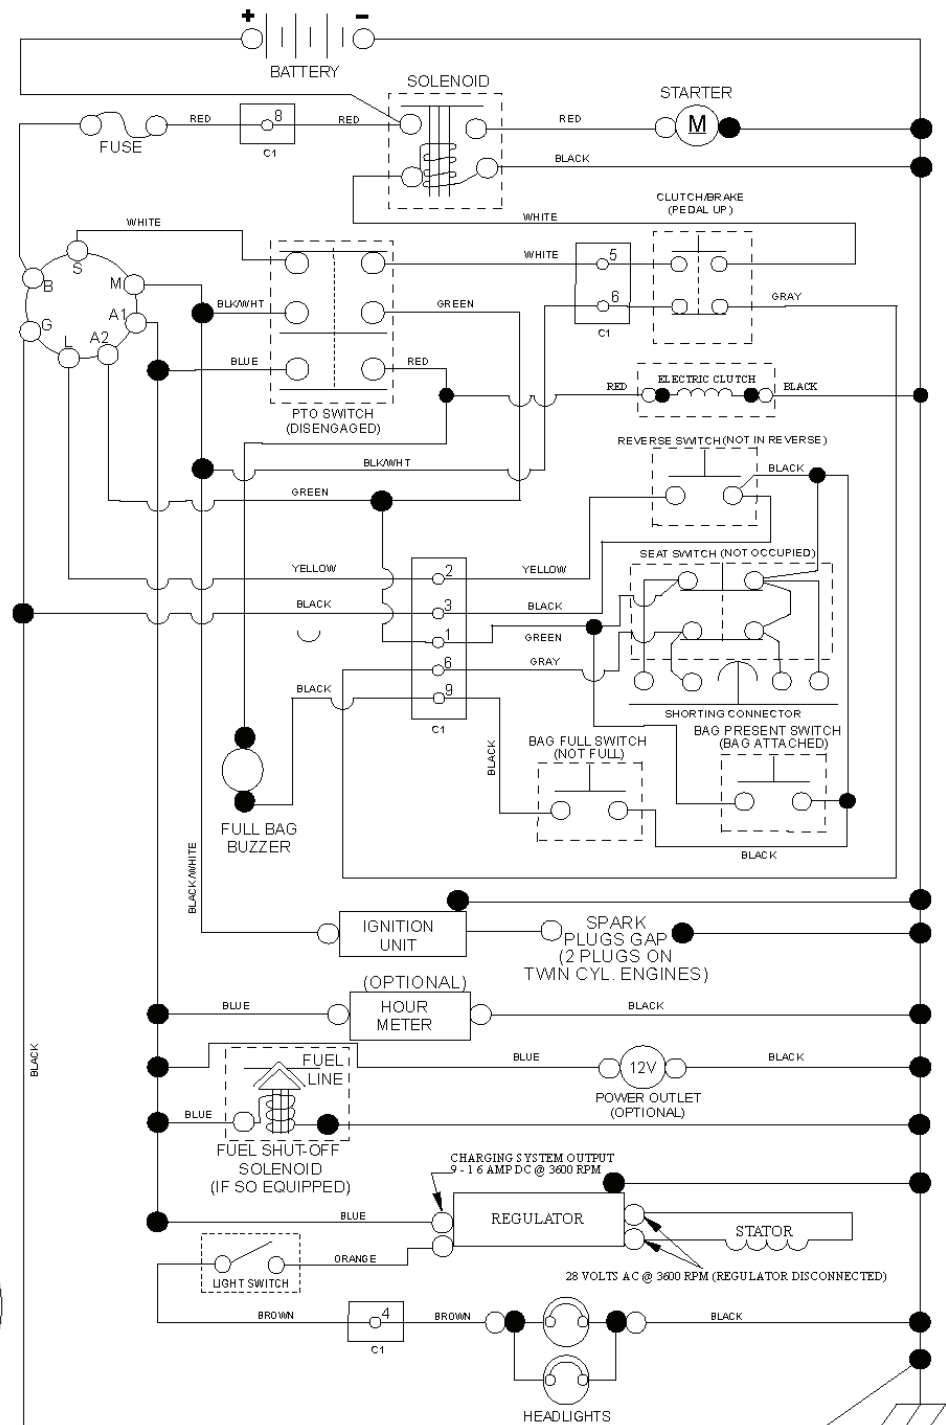

IGNITION SWITCH

POSITION	CIRCUIT "MAKE"
OFF	M+G+A1
RUN/OVERRIDE	B+A1
RUN	B+A1 L+A2
START	B + S + A1

WIRING INSULATED CLIPS
NOTE: IF WIRING INSULATED CLIPS WERE REMOVED FOR SERVICING OF UNIT, THEY SHOULD BE RE-INSTALLED TO PROPERLY SECURE YOUR WIRING.

● NON-REMOVABLE CONNECTIONS

○ REMOVABLE CONNECTIONS