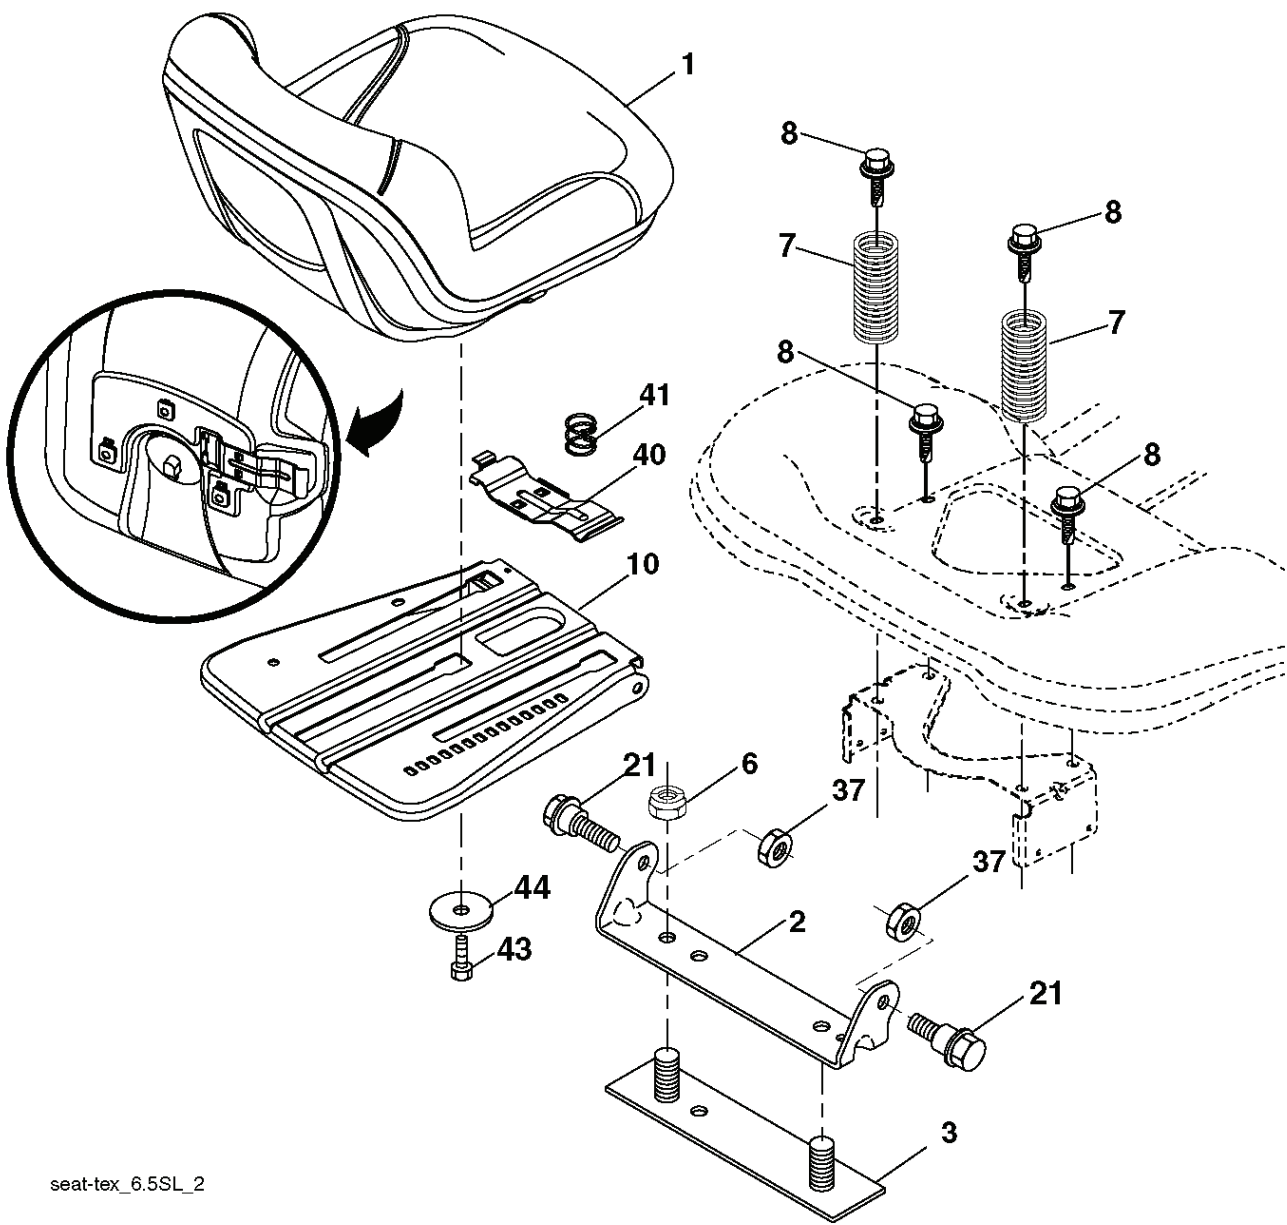

REF.	PART NO.	DESCRIPTION	REMARK	QTY.	KIT
2	532436996	SHAFT		1	
3	532195231	LEVER		1	
7	580962301	GRIP		1	
10	532196314	SPRING		1	
87	532194209	SPRING		1	
88	532436995	SPRING		1	
89	819191912	WASHER		1	
90	532194208	PIN		1	
91	532195181	LINK		1	
97	817490608	SCREW		1	
98	532195270	LINK		1	
100	873930600	NUT		1	
101	532407003	LINK		1	

IGNITION SWITCH

POSITION	CIRCUIT "MAKE"
OFF	M+G+A1
RUN/OVERRIDE	B+A1
RUN	B+A1 L+A2
START	B + S + A1

CHASSIS HARNESS CONNECTOR (C1) (MATING SIDE)

DASH HARNESS CONNECTOR (C1) (MATING SIDE)

WIRING INSULATED CLIPS
 NOTE: IF WIRING INSULATED CLIPS WERE REMOVED FOR SERVICING OF UNIT, THEY SHOULD BE RE-INSTALLED TO PROPERLY SECURE YOUR WIRING.

● NON-REMOVABLE CONNECTIONS

○ REMOVABLE CONNECTIONS

seat-tex_6.5SL_2

REF.	PART NO.	DESCRIPTION	REMARK	QTY.	KIT
1	532439822	SEAT		1	
2	532180166	BRACKET		1	
3	532140675	STRAP		1	
6	873800600	NUT		1	
7	532124181	SPRING		1	
8	532171877	BOLT		1	
10	532196977	PLATE		1	
21	532171852	BOLT		1	
37	873800500	LOCK NUT		1	
40	532197661	HANDLE		1	
41	532198200	SPRING		1	
43	874760612	BOLT		1	
44	819133812	WASHER		1	
	PART NO.		REMARK		KIT