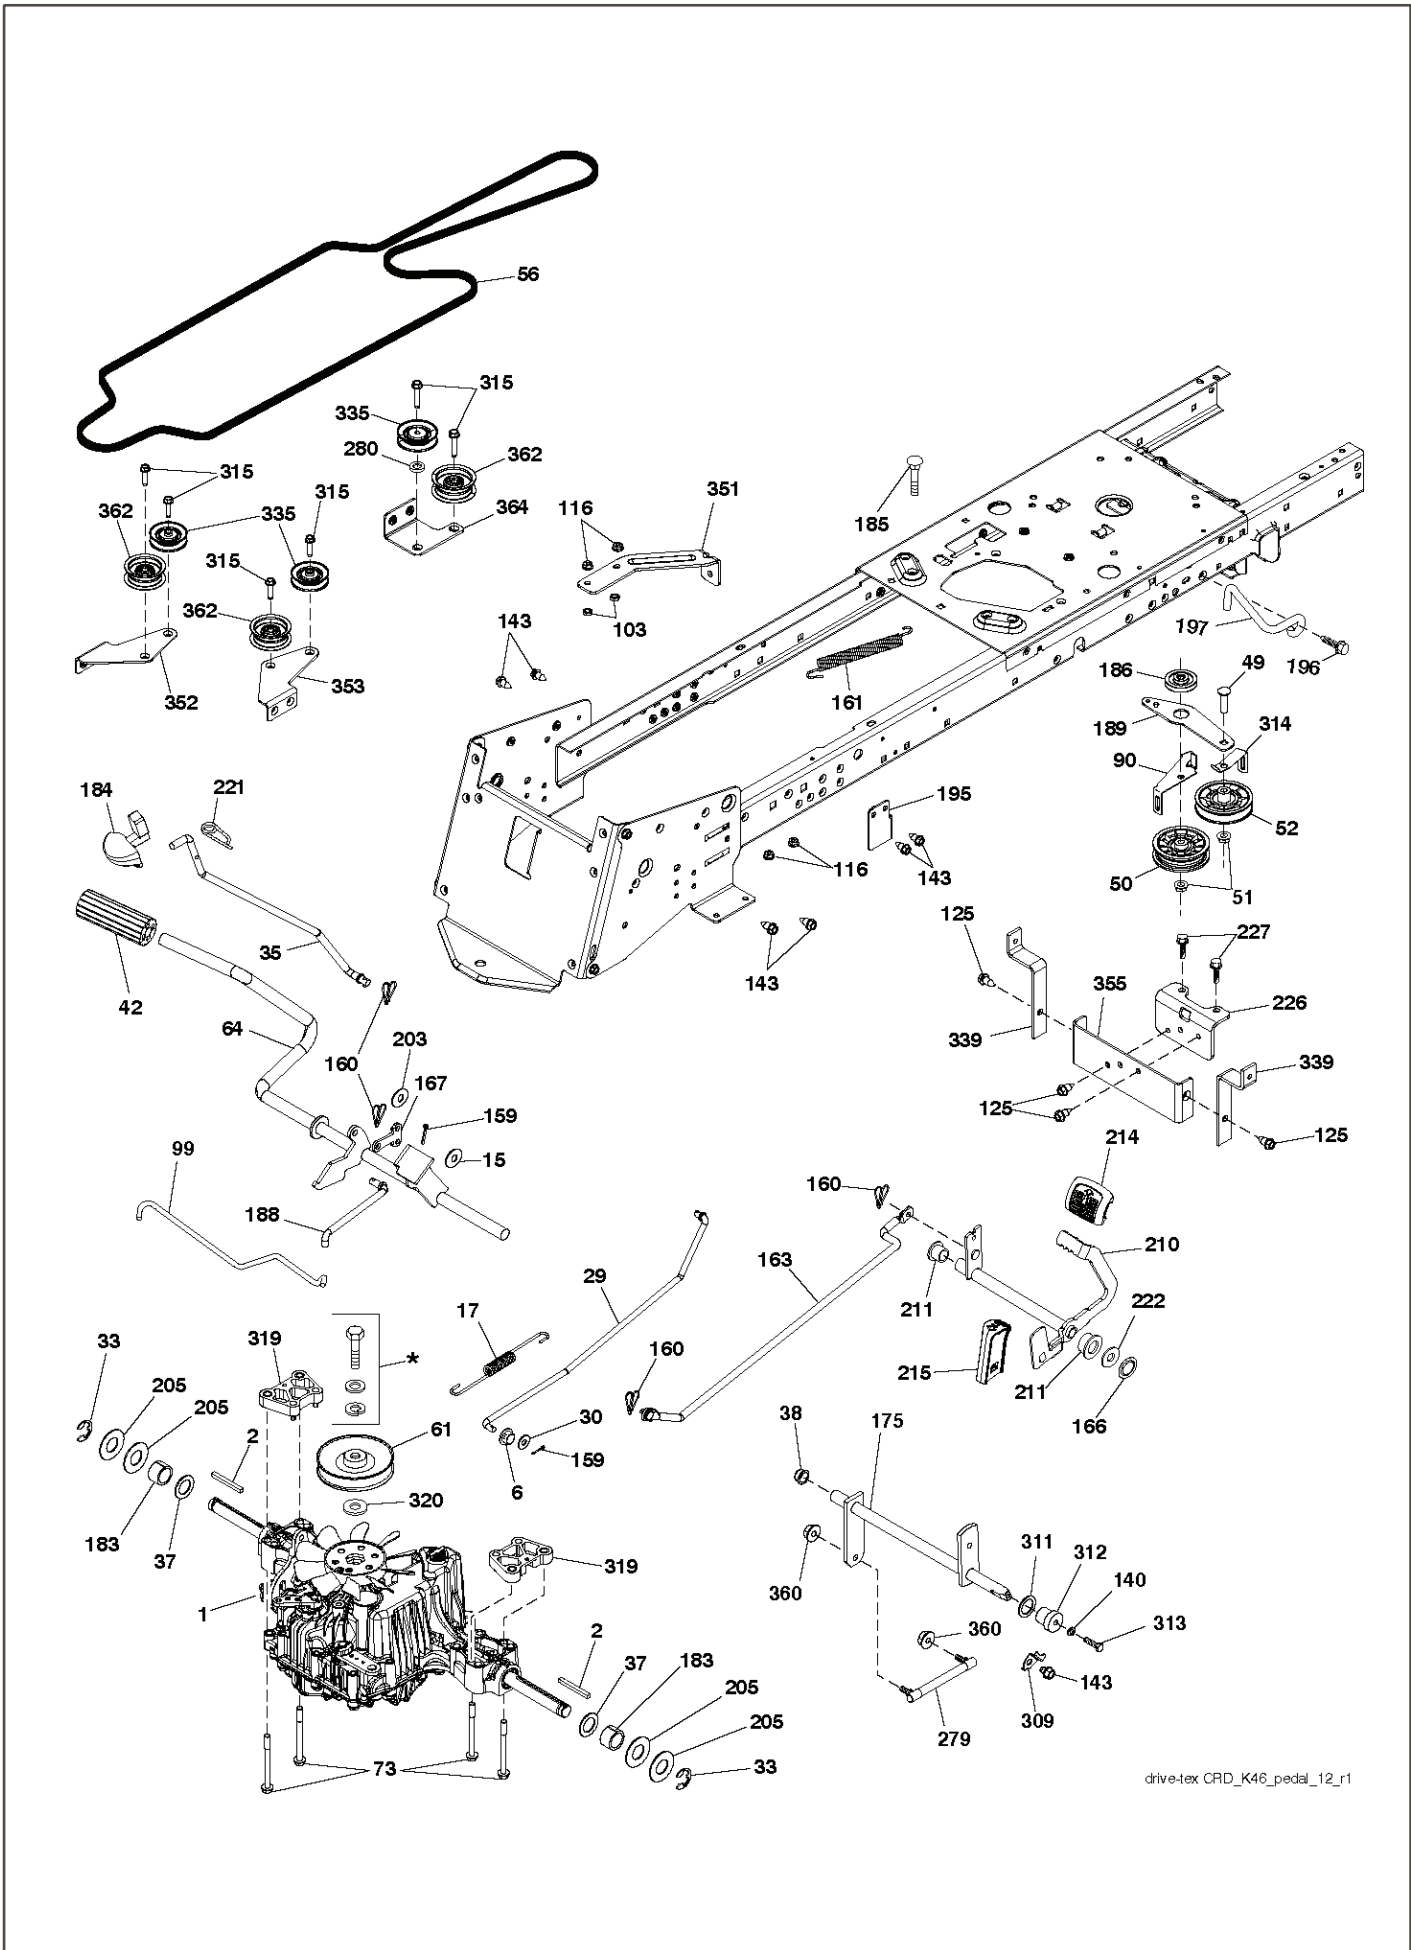

REF.	PART NO.	DESCRIPTION	REMARK	QTY.	KIT
1	000000000	W/O DESCRIPTION	TRANSAXLE TUFFTORQ K46 DF (446488)	1	
2	532123583	KEY		1	
6	532124028	BUSHING		1	
15	819131616	WASHER		1	
17	532436227	SPRING		1	
29	532435881	ROD		1	
30	819131616	WASHER		1	
33	812000001	RETAINER RING		1	
35	532401031	ROD		1	
37	532188967	WASHER		1	
38	532169613	SLEEVE		1	
42	532124872	PEDAL RUBBER		1	
49	872110614	BOLT		1	
50	532194327	PULLEY		1	
51	873900600	NUT		1	
52	532194326	PULLEY		1	
56	532441834	BELT		1	
61	532437788	PULLEY		1	
64	532197865	SHAFT		1	
73	874490556	BOLT		1	
90	532443605	KEEPER		1	
99	532443947	ROD		1	
103	873350500	NUT		1	
116	873900500	NUT		1	
125	817000512	SCREW		1	
140	810040400	WASHER		1	
143	817490508	SCREW		1	
159	876020412	SPLIT PIN		1	
160	532169484	PIN		1	
161	532105709	SPRING		1	
163	532436632	ROD		1	
166	532429164	NUT		1	
167	532405257	LATCH		1	
175	532429359	SHAFT		1	
183	532137057	SPACER		1	
184	532441407	BRAKE		1	
185	872110622	BOLT		1	
186	532194321	SPACER		1	
188	532194323	LINK		1	
189	532433611	BELLCRANK		1	
195	580456901	BRACKET		1	
196	817000616	SCREW		1	
197	532195804	BRACKET		1	
203	819111116	WASHER		1	
205	532121748	WASHER		1	
210	532400980	PEDAL ARM		1	
211	532120183	BEARING		1	
214	532421263	PAD		1	
215	532419482	PEDAL RUBBER		1	
221	532403187	SPRING		1	
222	879212010	WASHER		1	
226	532401564	BRACKET		1	
227	817490512	SCREW		1	
279	532444283	LINK		1	
280	819111012	WASHER		1	
309	532165580	RETAINER		1	
311	532169845	WASHER		1	
312	532165614	HUB		1	
313	874780416	BOLT		1	
314	532444713	RETAINER		1	
315	817580520	BOLT		1	
319	532436794	SPACER		1	
320	532187690	WASHER		1	
335	532199534	PULLEY		1	
339	532436867	STRAP		1	
351	532436998	BRACKET		1	
352	532436577	BRACKET		1	
353	532436577	BRACKET		1	
355	532435669	STRAP		1	
360	532444714	NUT		1	
362	532436812	IDLER		1	
364	532443032	BRACKET		1