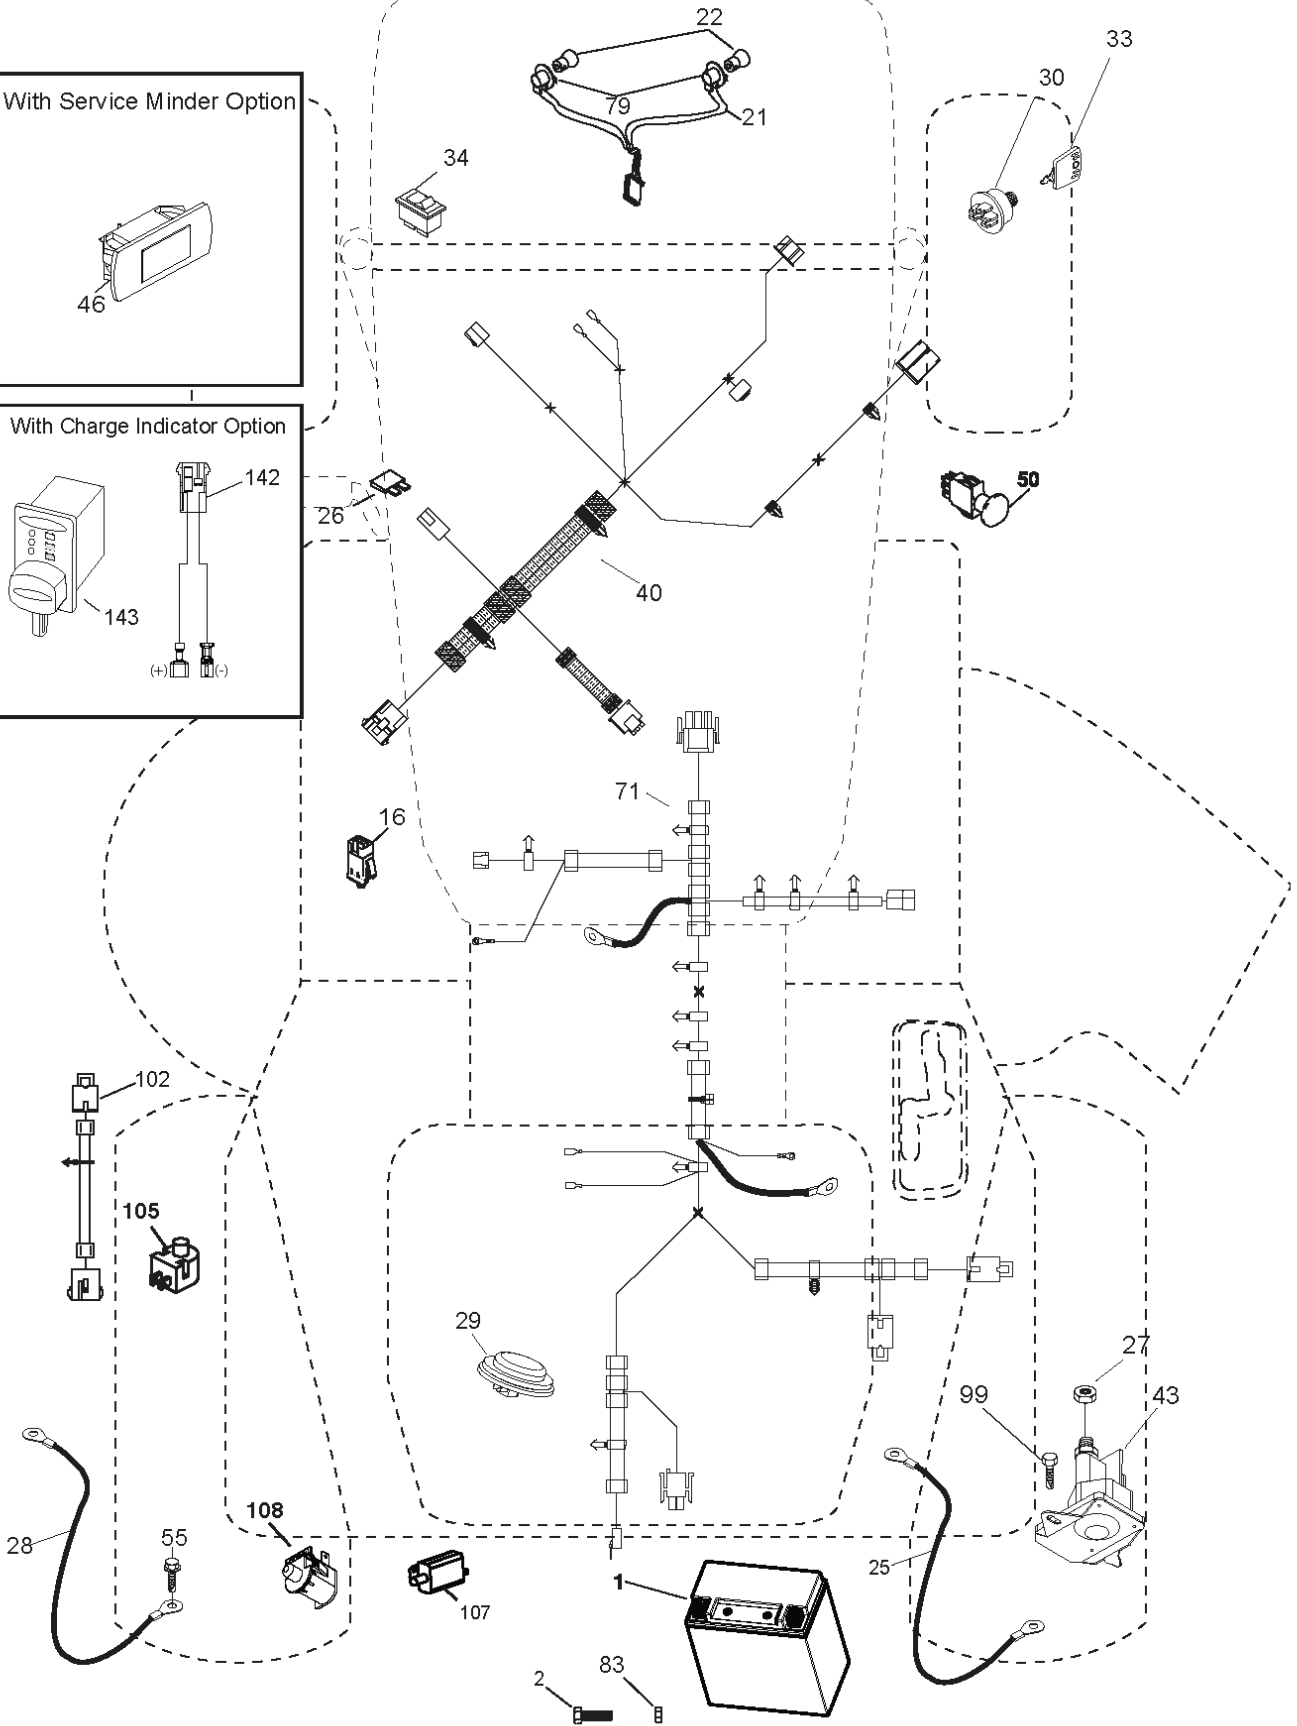

TC06S

With Service Minder Option

With Charge Indicator Option

REF.	PART NO.	DESCRIPTION	REMARK	QTY.	KIT
1	532437157	BATTERY		1	
2	532440923	SCREW		1	
16	532176138	MICRO SWITCH		1	
21	532400252	HARNESS		1	
22	532004152	BULB		1	
25	581489801	CABLE		1	
26	532175158	FUSE		1	
27	873510400	NUT		1	
28	581489802	CABLE		1	
29	532401545	SWITCH		1	
30	532193350	IGNITION MODULE		1	
33	532411933	KEY		1	
34	532110712	SWITCH		1	
40	532429533	HARNESS		1	
43	532192507	SOLENOID		1	
46	532401763	DISPLAY		1	
50	532174651	SWITCH		1	
55	817060512	SCREW		1	
71	532440820	HARNESS		1	
79	532175242	HOLDER		1	
83	532436774	NUT		1	
99	817720408	SCREW		1	
102	532441262	HARNESS ASSY		1	
105	532407568	SWITCH		1	
107	532180379	SWITCH FBI		1	
108	532421062	SWITCH		1