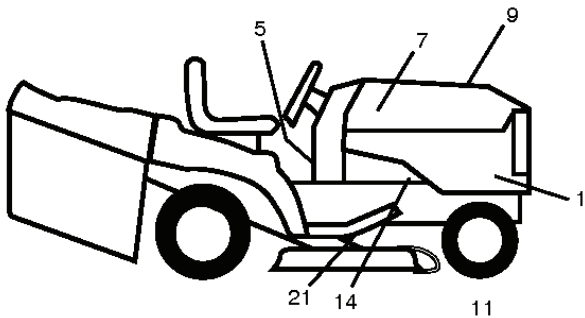

REF.	PART NO.	DESCRIPTION	REMARK	QTY.	KIT
1	532448547	DECAL		1	
5	581578401	DECAL		1	
6	581579701	DECAL		1	
7	581627301	DECAL		1	
8	581578301	DECAL		1	
9	532448538	DECAL		1	
11	581579101	DECAL		1	
14	581579601	DECAL		1	
21	532441189	DECAL		1	
--	532442744	DECAL		1	
--	581724801	DECAL		1	
--	532442744	DECAL		1	
--	532441409	PAD		1	
--	532441410	PAD		1