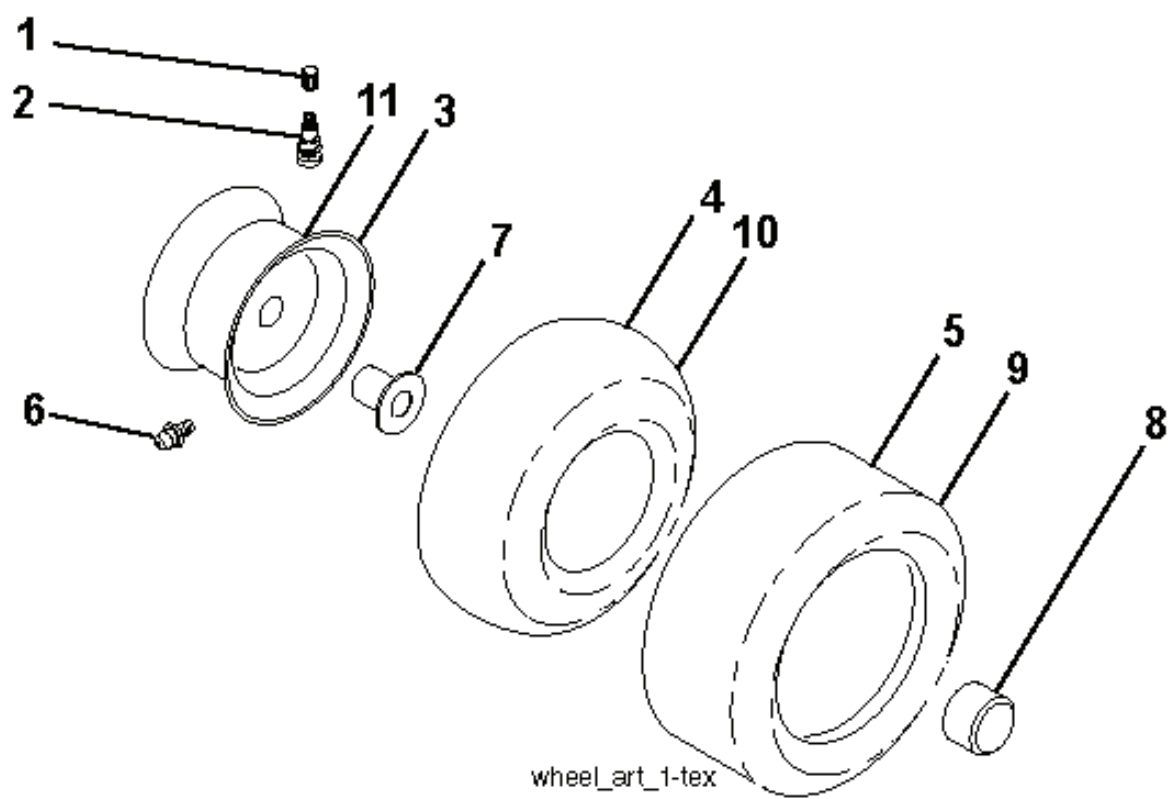

REF.	PART NO.	DESCRIPTION	REMARK	QTY.	KIT
1	532059192	CAP VALVE		1	
2	532065139	NIPPLE		1	
3	532106222	TIRE	Front 6"	1	
4	532059904	HOSE	(Service Item Only)	1	
5	532138336	RIM	Front 15" x 6.0"-6"	1	
6	532124957	FITTING	(Front Wheel Only)	1	
7	532124959	BEARING	(Front Wheel Only)	1	
8	532138337	RIM SPROCKET		1	
9	532420531	TIRE	Rear 18" x 9.5"-8"	1	
10	532124926	HOSE	(Service Item Only)	1	
11	532175039	HUB CAP	Rear 8"	1	
--	532144334	SEALING FOAM		1