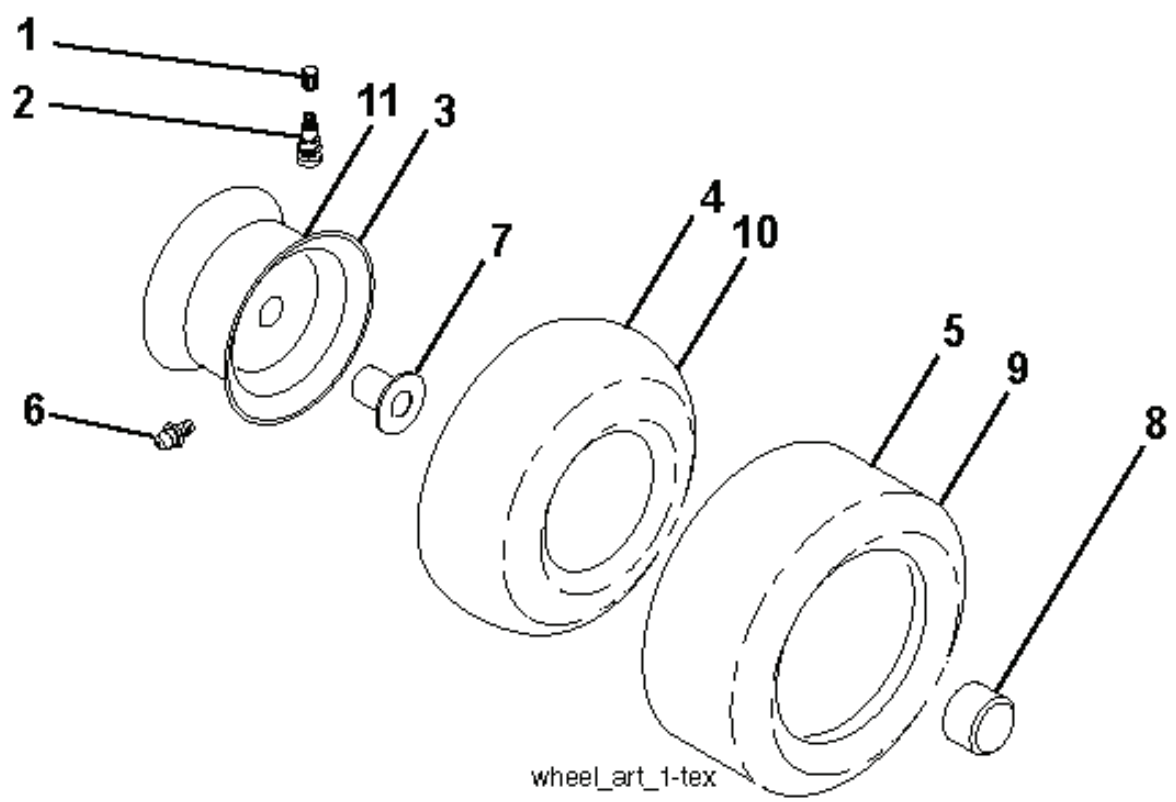

REF.	PART NO.	DESCRIPTION	REMARK	QTY.	KIT
1	532059192	CAP VALVE		1	
2	532065139	NIPPLE		1	
3	532106222	TIRE	Front 6"	1	
4	532059904	HOSE	(Service Item Only)	1	
5	532138336	RIM	Front 15" x 6.0"-6"	1	
6	532124957	FITTING	(Front Wheel Only)	1	
7	532124959	BEARING	(Front Wheel Only)	1	
8	532138337	RIM SPROCKET		1	
9	532420531	TIRE	Rear 18" x 9.5"-8"	1	
10	532124926	HOSE	(Service Item Only)	1	
11	532175039	HUB CAP	Rear 8"	1	
--	532144334	SEALING FOAM		1