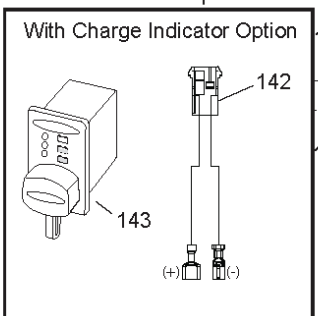

REF.	PART NO.	DESCRIPTION	REMARK	QTY.	KIT
1	532059192	CAP VALVE		1	
2	532065139	NIPPLE		1	
3	532106222	TIRE	Front 6"	1	
4	532059904	HOSE	(Service Item Only)	1	
5	532138336	RIM	Front 15" x 6.0"-6"	1	
6	532124957	FITTING	(Front Wheel Only)	1	
7	532124959	BEARING	(Front Wheel Only)	1	
8	532138337	RIM SPROCKET		1	
9	532420531	TIRE	Rear 18" x 9.5"-8"	1	
10	532124926	HOSE	(Service Item Only)	1	
11	532175039	HUB CAP	Rear 8"	1	
--	532144334	SEALING FOAM		1	

TC06S

REF.	PART NO.	DESCRIPTION	REMARK	QTY.	KIT
1	532437157	BATTERY		1	
2	532440923	SCREW		1	
16	532176138	MICRO SWITCH		1	
21	532400252	HARNESS		1	
22	532004152	BULB		1	
25	581489801	CABLE		1	
26	532175158	FUSE		1	
27	873510400	NUT		1	
28	581489802	CABLE		1	
29	532401545	SWITCH		1	
30	532193350	IGNITION MODULE		1	
33	532411933	KEY		1	
34	532110712	SWITCH		1	
40	532429533	HARNESS		1	
43	532192507	SOLENOID		1	
46	532401763	DISPLAY		1	
50	532174651	SWITCH		1	
55	817060512	SCREW		1	
71	532440820	HARNESS		1	
79	532175242	HOLDER		1	
83	532436774	NUT		1	
99	817720408	SCREW		1	
102	532441262	HARNESS ASSY		1	
105	532407568	SWITCH		1	
107	532180379	SWITCH FBI		1	
108	532421062	SWITCH		1	