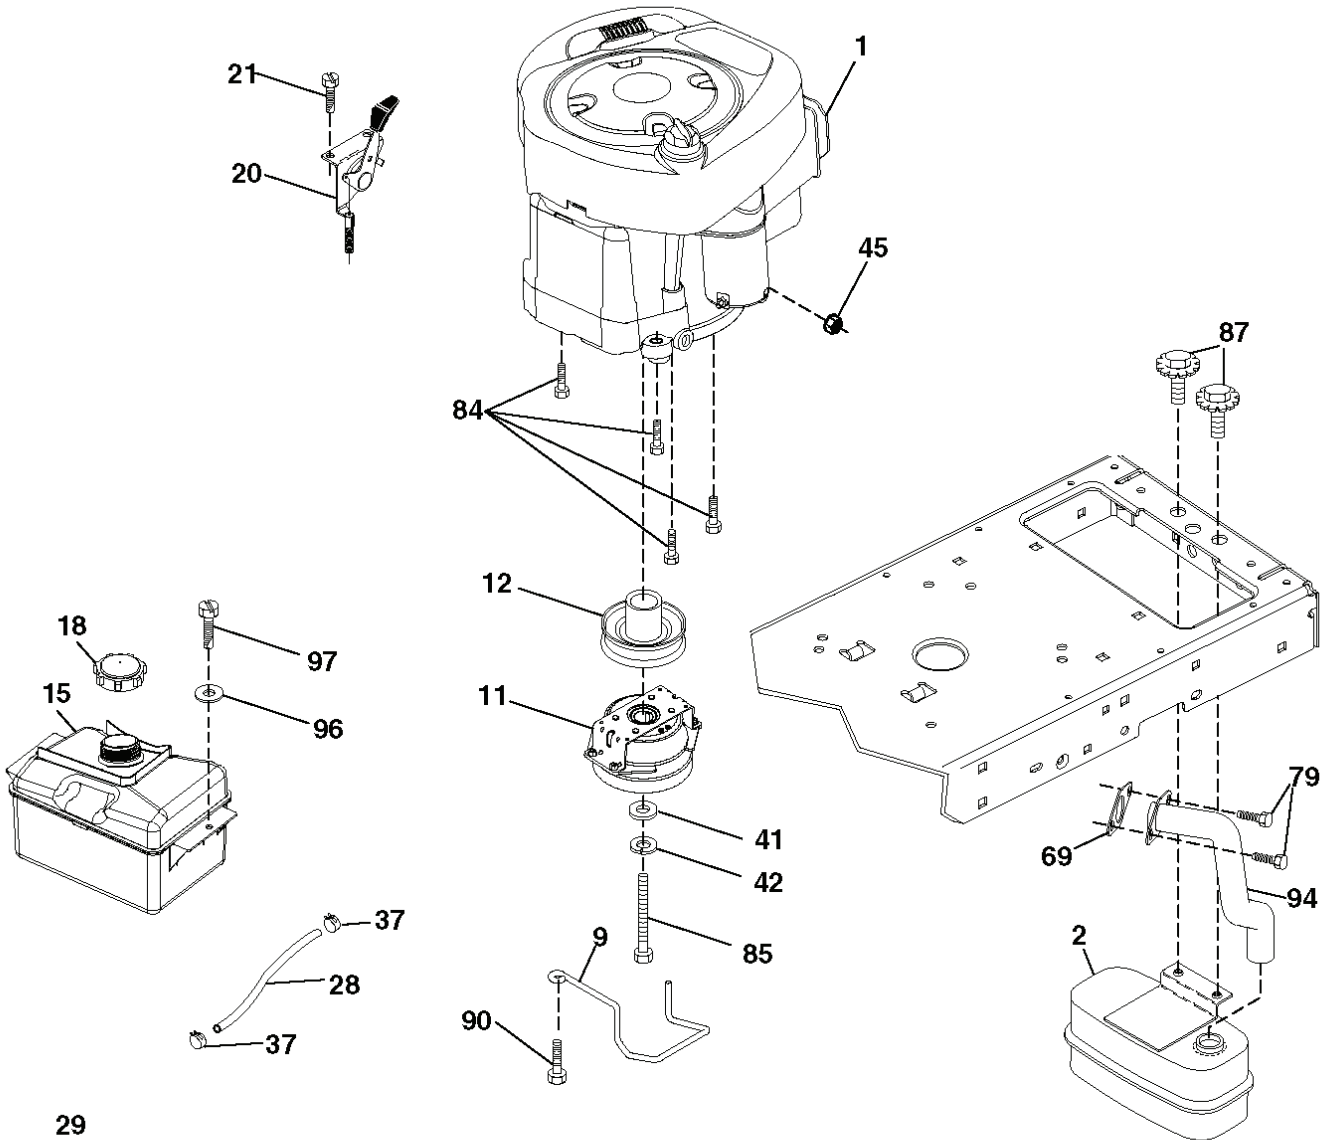

29

OPTIONAL EQUIPMENT
Spark Arrester

REF.	PART NO.	DESCRIPTION	REMARK	QTY.	KIT
1	000000000	W/O DESCRIPTION	ENGINE B&S 33M977-0002-G5 (581187001)	1	
2	580532301	MUFFLER		1	
9	584908001	KEEPER		1	
11	587241601	CLUTCH		1	
12	532405097	PULLEY		1	
15	581289901	TANK		1	
18	532430220	FUEL CAP		1	
20	532183897	CONTROL		1	
21	532416358	SCREW		1	
28	532137040	HOSE		1	
29	532137180	SPARK ARRESTER KIT		1	
37	532123487	HOSE CLAMP		1	
41	532126197	WASHER		1	
42	810040700	WASHER		1	
45	873510400	NUT		1	
69	532165291	GASKET		1	
79	532192334	SCREW		1	
84	817060620	SCREW		1	
85	532179953	BOLT		1	
87	532171877	BOLT		1	
90	817000616	SCREW		1	
94	581880901	TUBE		1	
96	819091416	WASHER		1	
97	817670412	SCREW		1