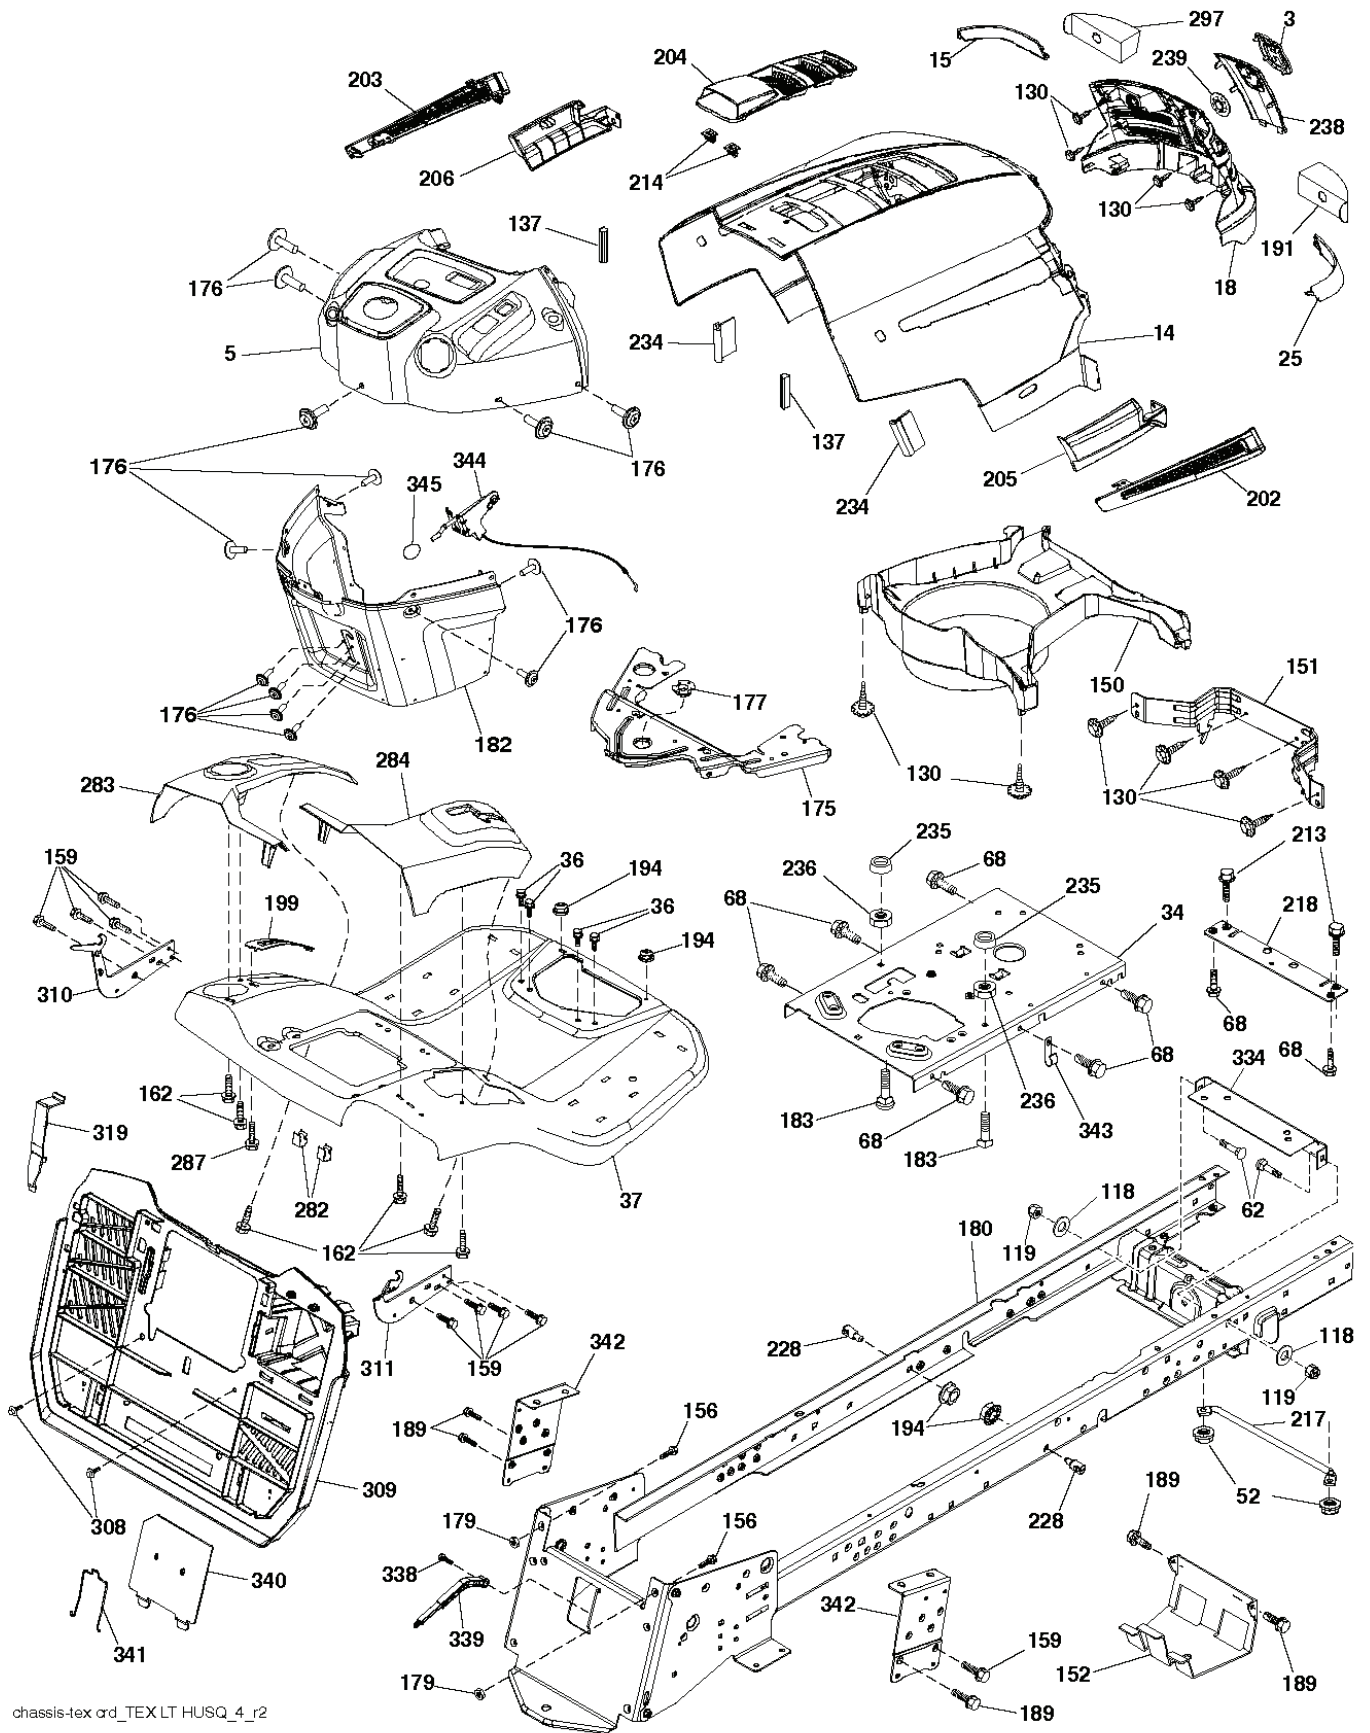

REF.	PART NO.	DESCRIPTION	REMARK	QTY.	KIT
3	581056301	LOGOTYPE		1	
5	532438966	DASH		1	
14	532441267	HOOD		1	
15	532441428	LENS		1	
18	532441368	GRILLE		1	
25	532441427	LENS		1	
34	580910901	PLATE		1	
36	817060512	SCREW		1	
37	532441419	FENDER		1	
52	873680500	NUT		1	
62	872110608	BOLT		1	
68	817490508	SCREW		1	
118	819131316	WASHER		1	
119	873680600	NUT		1	
130	532416358	SCREW		1	
137	532407590	DAMPING PIECE		1	
150	532406662	AIR DUCT		1	
151	532407807	BRACKET		1	
152	532199535	SHIELD		1	
156	872140614	BOLT		1	
159	817000612	SCREW		1	
162	532142432	SCREW		1	
175	532199472	PLATE		1	
176	532400776	SCREW		1	
177	532195228	BUSHING		1	
179	532168937	WASHER		1	
180	581187101	CHASSIS		1	
182	532436776	DASH		1	
183	874520520	BOLT		1	
189	817000512	SCREW		1	
191	532416500	INSERT		1	
194	873900500	NUT		1	
199	532418739	PLATE		1	
202	532441342	COVER		1	
203	532441343	COVER		1	
204	532441375	COVER		1	
205	532441344	SKIRT		1	
206	532441345	SKIRT		1	
213	874760512	BOLT		1	
214	532199145	CLIP		1	
217	532409167	ROD		1	
218	532196395	PLATE		1	
228	532195161	STUD		1	
234	532404742	DAMPING PIECE		1	
235	532406129	SPACER		1	
236	873930500	NUT		1	
238	532441374	SPARE PARTS		1	
239	532404883	CLIP		1	
282	532414110	CLIP		1	
283	532440531	CONSOLE		1	
284	532440530	CONSOLE		1	
287	817600406	SCREW		1	
297	532406665	INSERT		1	
308	532171877	BOLT		1	
309	584441101	BACKPLATE		1	
310	532446636	BRACKET		1	
311	532446637	BRACKET		1	
319	532174662	BRACKET		1	
334	532442537	BRACKET		1	
338	532436640	BOLT		1	
339	532436641	LEVER		1	
340	532440931	DOOR		1	
341	532436638	LATCH		1	
342	532435938	SUPPORT		1	
343	532440749	CLIP		1	
344	532438970	CONTROL		1	
345	532440639	KNOB		1	
--	532400944	FRONT BUMPER	*SUBS/2*	1