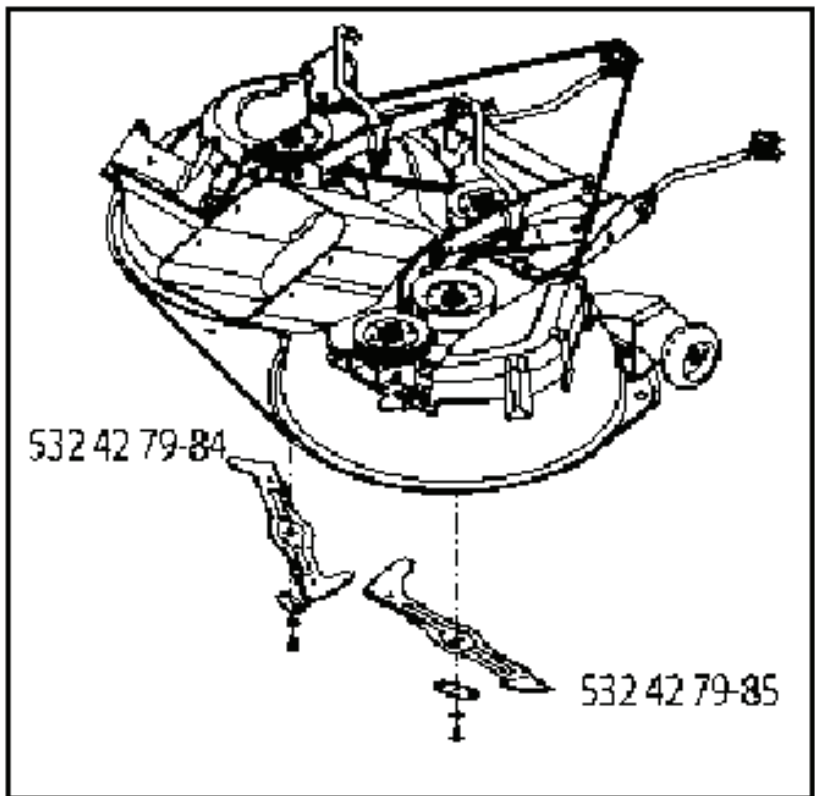

REF.	PART NO.	DESCRIPTION	REMARK	QTY.	KIT
1	532437157	BATTERY		1	
2	532440923	SCREW		1	
16	532176138	MICRO SWITCH		1	
21	532400252	HARNESS		1	
22	532004152	BULB		1	
25	581489801	CABLE		1	
26	532175158	FUSE		1	
27	873510400	NUT		1	
28	581489802	CABLE		1	
29	532401545	SWITCH		1	
30	532193350	IGNITION MODULE		1	
33	532411933	KEY		1	
34	532110712	SWITCH		1	
40	532429533	HARNESS		1	
43	532192507	SOLENOID		1	
46	532401763	DISPLAY		1	
50	532174651	SWITCH		1	
55	817060512	SCREW		1	
71	532440820	HARNESS		1	
79	532175242	HOLDER		1	
83	532436774	NUT		1	
99	817720408	SCREW		1	
102	532441262	HARNESS ASSY		1	
105	532407568	SWITCH		1	
107	532180379	SWITCH FBI		1	
108	532421062	SWITCH		1