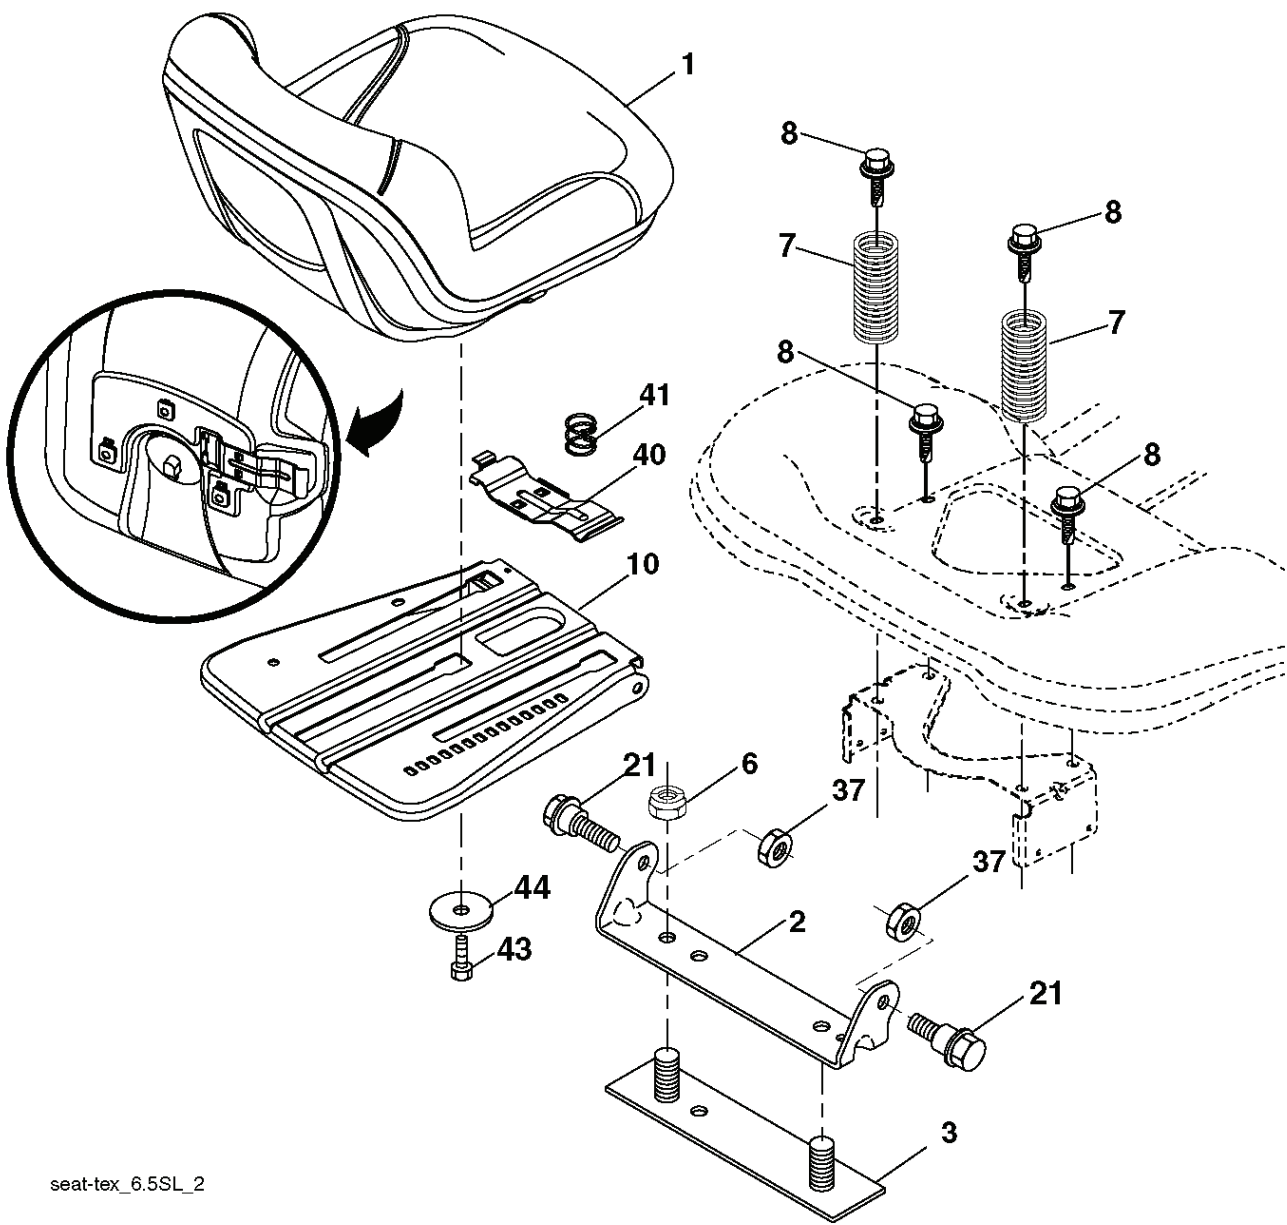

IGNITION SWITCH

POSITION	CIRCUIT "MAKE"
OFF	M+G+A1
RUN/OVERRIDE	B+A1
RUN	B+A1 L+A2
START	B + S + A1

CHASSIS HARNESS CONNECTOR (C1) (MATING SIDE)

DASH HARNESS CONNECTOR (C1) (MATING SIDE)

WIRING INSULATED CLIPS
 NOTE: IF WIRING INSULATED CLIPS WERE REMOVED FOR SERVICING OF UNIT, THEY SHOULD BE RE-INSTALLED TO PROPERLY SECURE YOUR WIRING.

●
 NON-REMOVABLE CONNECTIONS

○
 REMOVABLE CONNECTIONS

seat-tex_6.5SL_2

REF.	PART NO.	DESCRIPTION	REMARK	QTY.	KIT
1	532439822	SEAT		1	
2	532180166	BRACKET		1	
3	532140675	STRAP		1	
6	873800600	NUT		1	
7	532124181	SPRING		1	
8	532171877	BOLT		1	
10	532196977	PLATE		1	
21	532171852	BOLT		1	
37	873800500	LOCK NUT		1	
40	532197661	HANDLE		1	
41	532198200	SPRING		1	
43	874760612	BOLT		1	
44	819133812	WASHER		1	
	PART NO.		REMARK		KIT