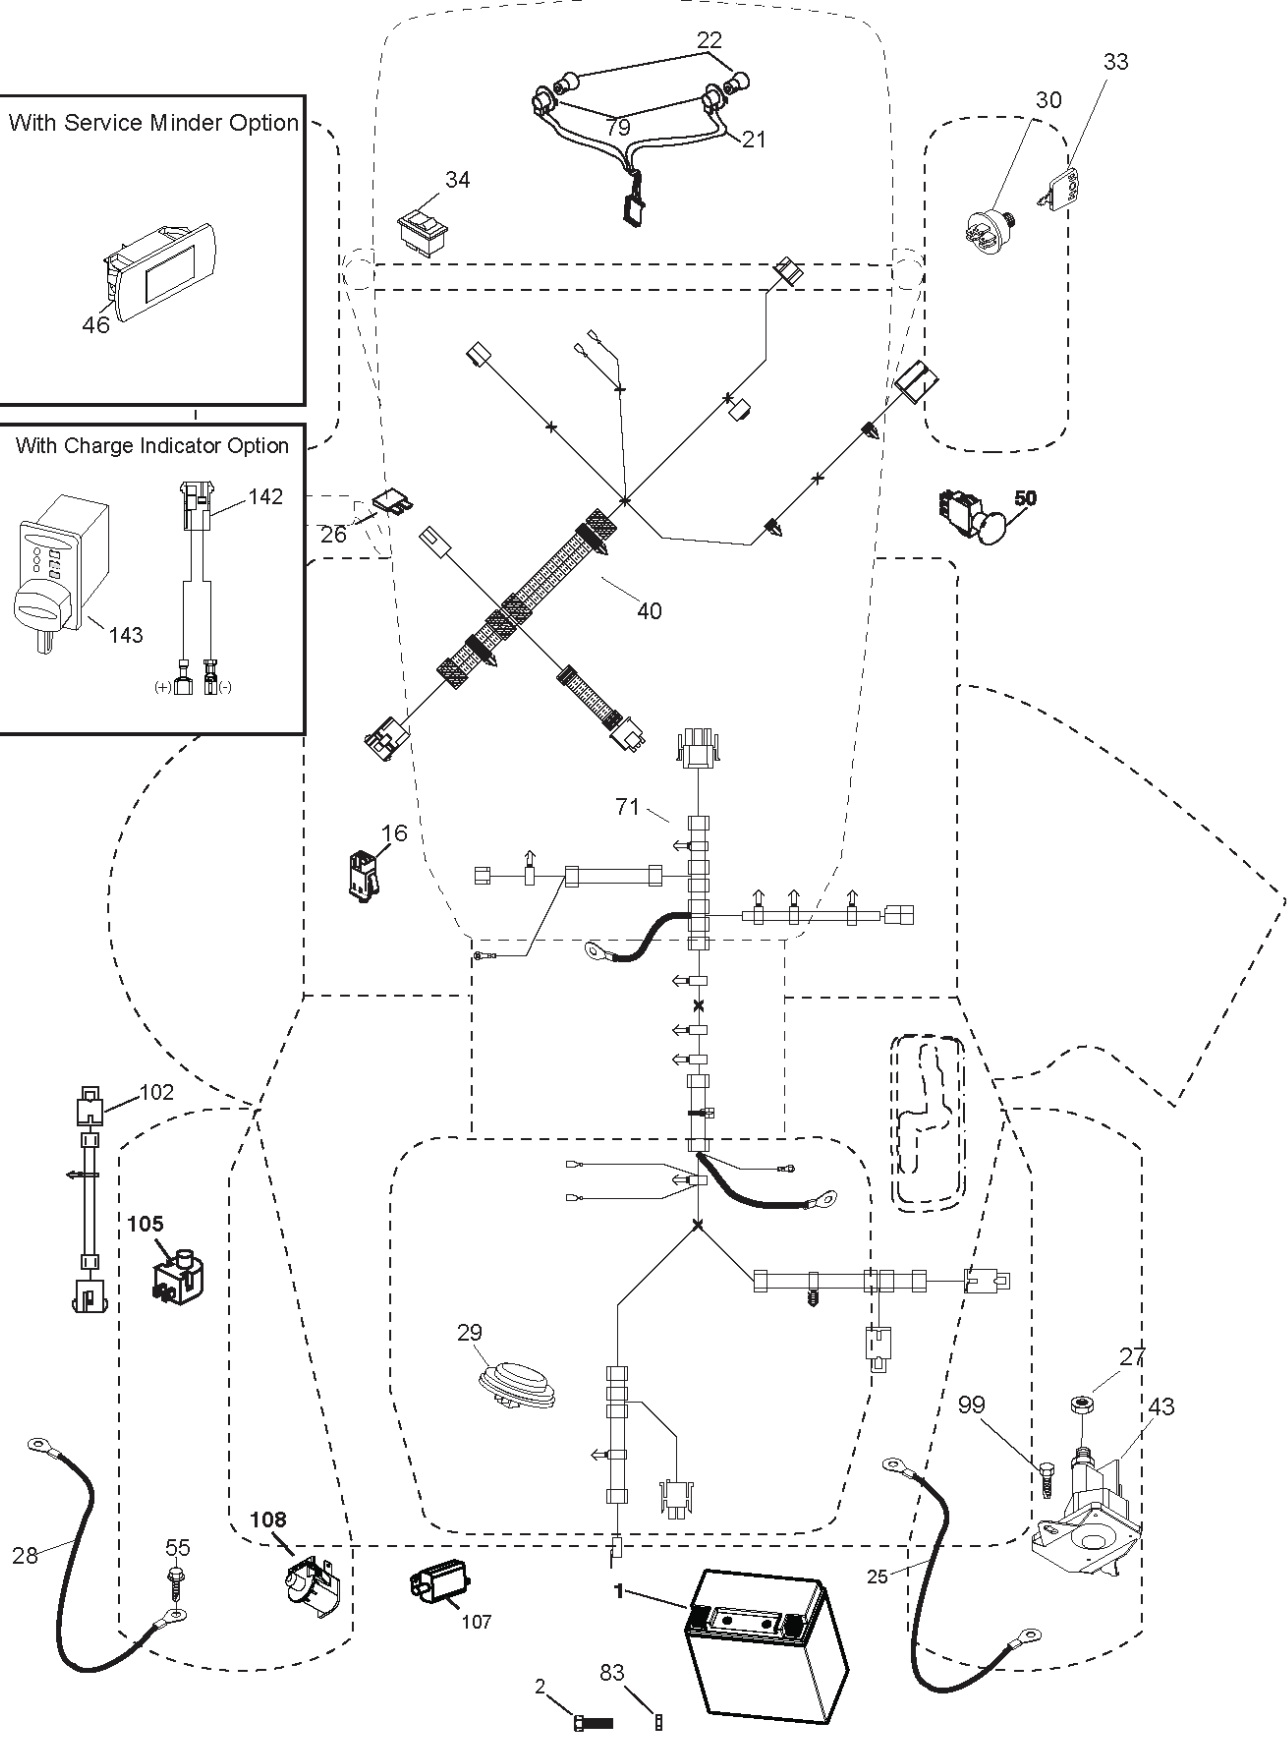

REF.	PART NO.	DESCRIPTION	REMARK	QTY.	KIT
1	532059192	CAP VALVE		1	
2	532065139	NIPPLE		1	
3	532106222	TIRE	Front 6"	1	
4	532059904	HOSE	(Service Item Only)	1	
5	532138336	RIM	Front 15" x 6.0"-6"	1	
6	532124957	FITTING	(Front Wheel Only)	1	
7	532124959	BEARING	(Front Wheel Only)	1	
8	532138337	RIM SPROCKET		1	
9	532420531	TIRE	Rear 18" x 9.5"-8"	1	
10	532124926	HOSE	(Service Item Only)	1	
11	532175039	HUB CAP	Rear 8"	1	
--	532144334	SEALING FOAM		1	

TC06S

REF.	PART NO.	DESCRIPTION	REMARK	QTY.	KIT
1	532437157	BATTERY		1	
2	532440923	SCREW		1	
16	532176138	MICRO SWITCH		1	
21	532400252	HARNESS		1	
22	532004152	BULB		1	
25	581489801	CABLE		1	
26	532175158	FUSE		1	
27	873510400	NUT		1	
28	581489802	CABLE		1	
29	532401545	SWITCH		1	
30	532193350	IGNITION MODULE		1	
33	532411933	KEY		1	
34	532110712	SWITCH		1	
40	532429533	HARNESS		1	
43	532192507	SOLENOID		1	
46	532401763	DISPLAY		1	
50	532174651	SWITCH		1	
55	817060512	SCREW		1	
71	532440820	HARNESS		1	
79	532175242	HOLDER		1	
83	532436774	NUT		1	
99	817720408	SCREW		1	
102	532441262	HARNESS ASSY		1	
105	532407568	SWITCH		1	
107	532180379	SWITCH FBI		1	
108	532421062	SWITCH		1	