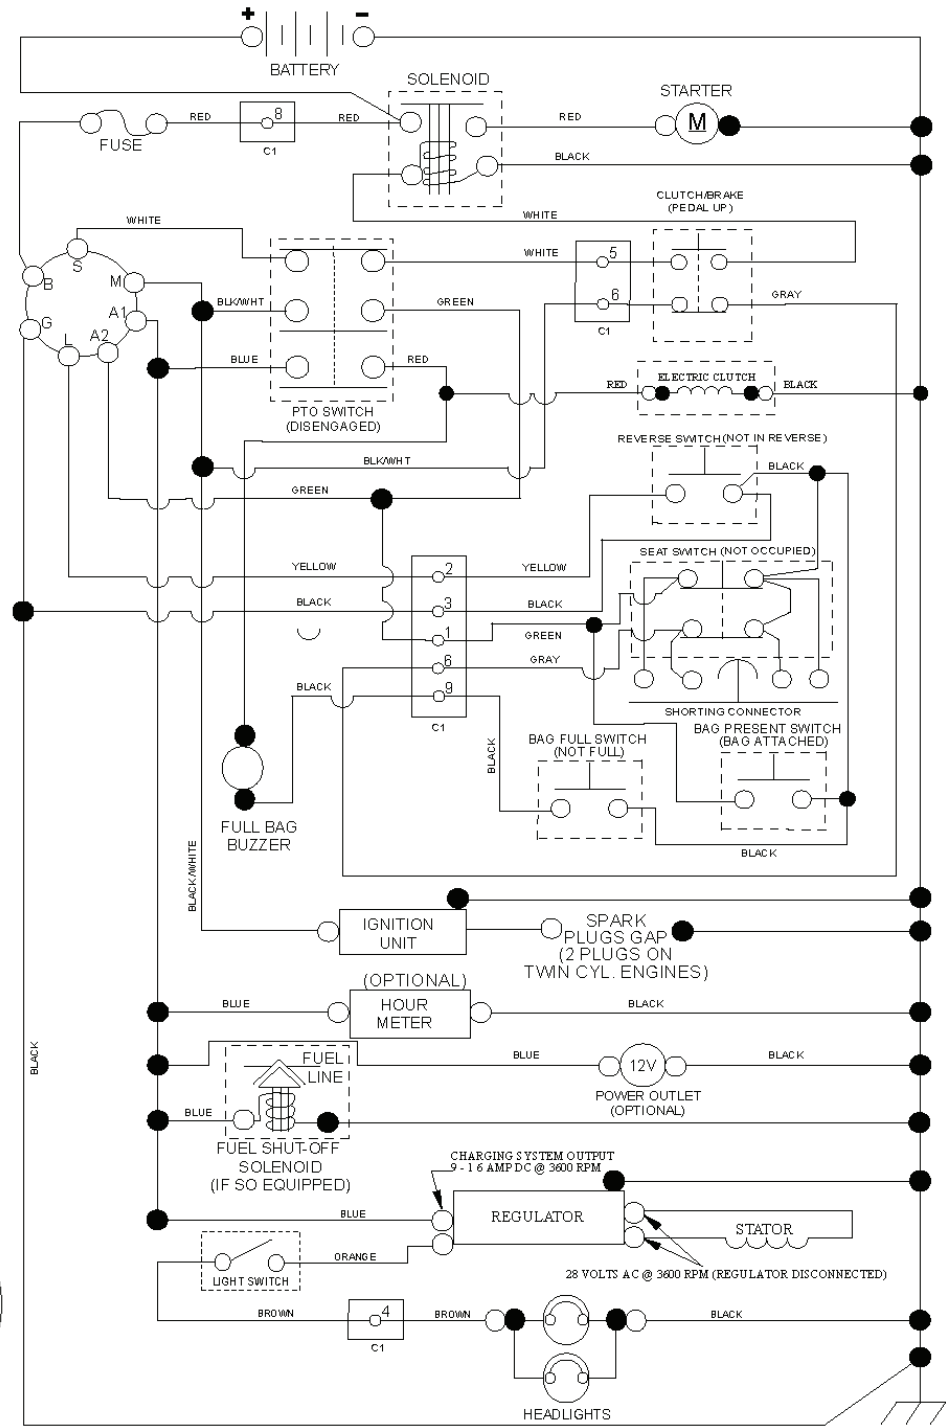

IGNITION SWITCH

POSITION	CIRCUIT "MAKE"
OFF	M+G+A1
RUN/OVERRIDE	B+A1
RUN	B+A1 L+A2
START	B + S + A1

WIRING INSULATED CLIPS
NOTE: IF WIRING INSULATED CLIPS WERE REMOVED FOR SERVICING OF UNIT, THEY SHOULD BE RE-INSTALLED TO PROPERLY SECURE YOUR WIRING.

●
NON-REMOVABLE CONNECTIONS

○
REMOVABLE CONNECTIONS