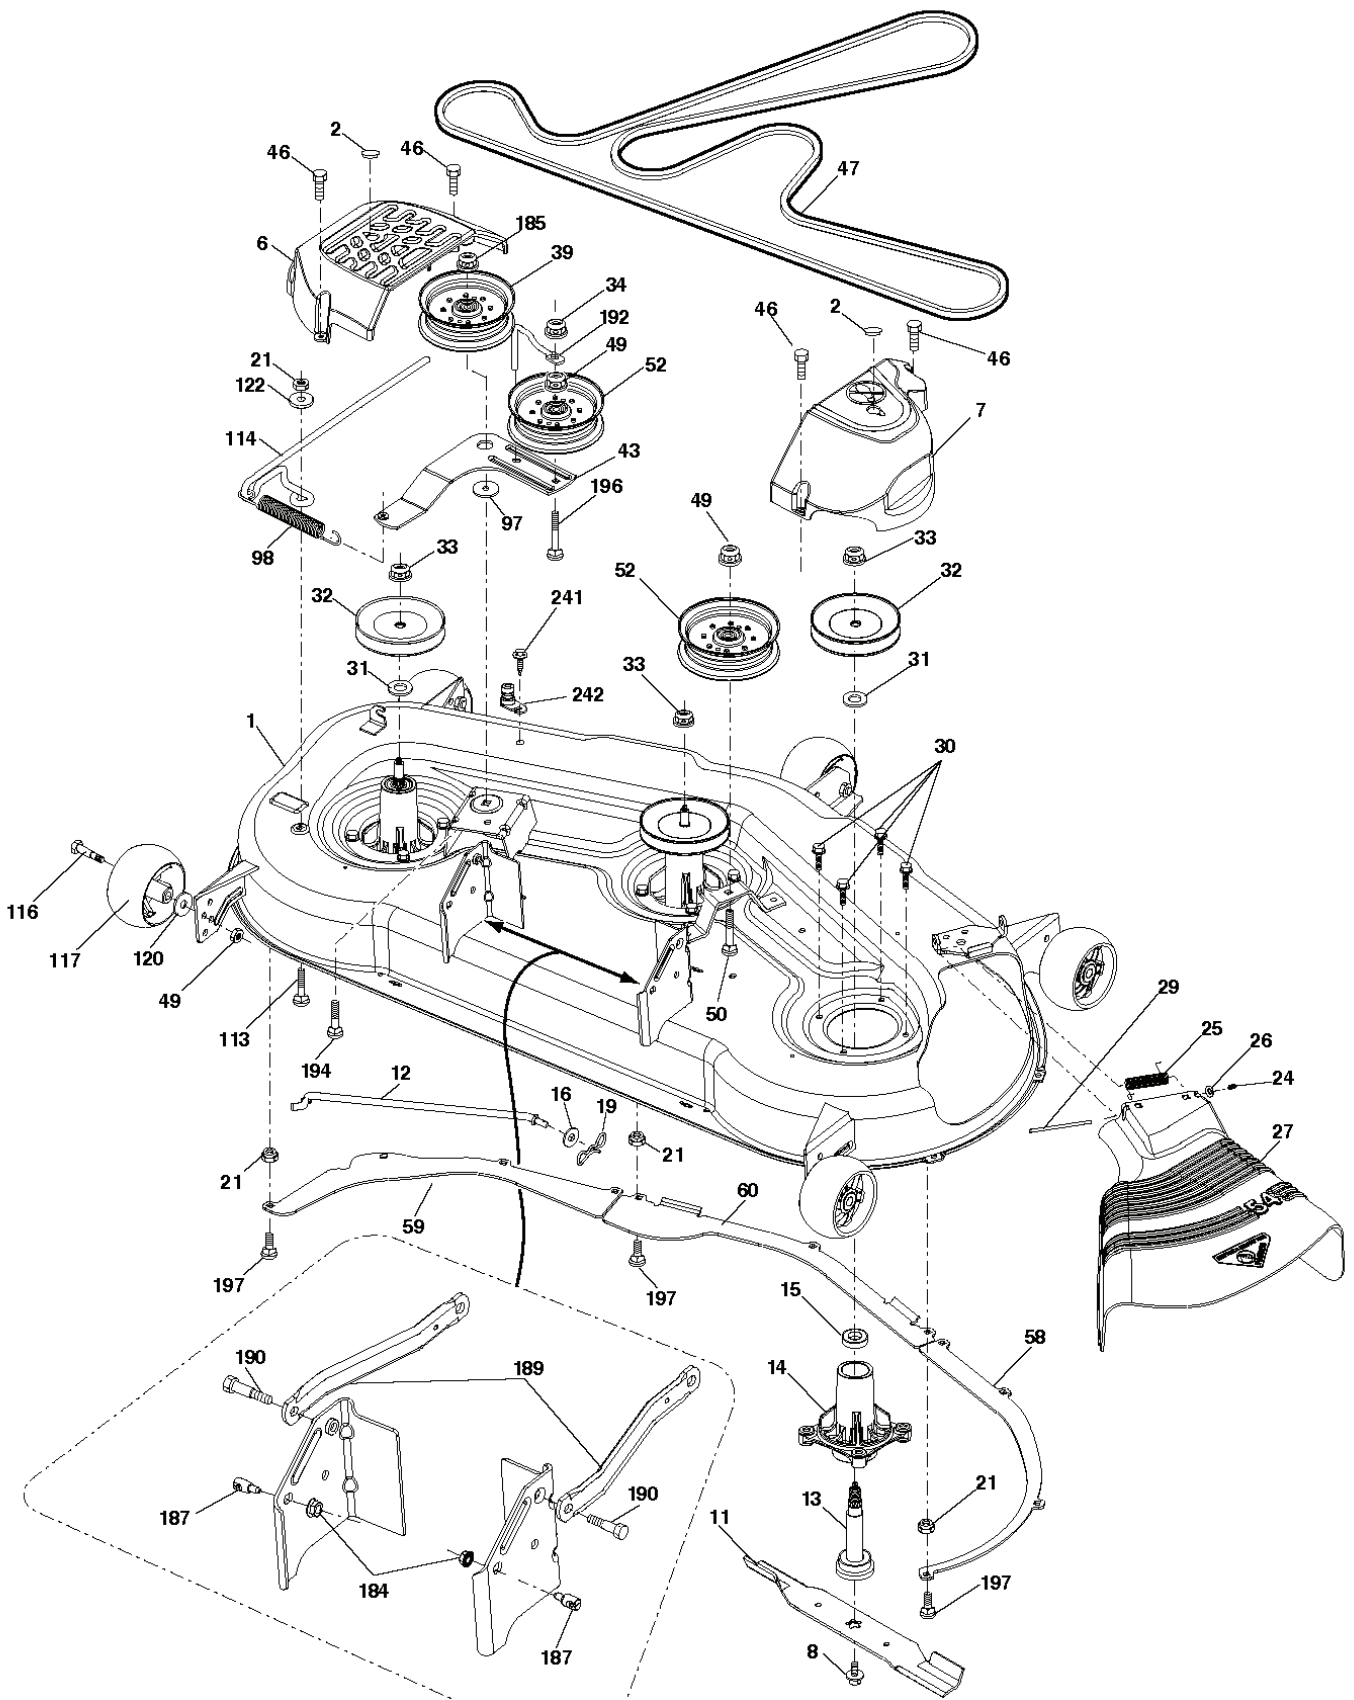

---

REF.	PART NO.	DESCRIPTION	REMARK	QTY.	KIT
2	532422027	SHAFT		1	
3	532195230	LEVER		1	
7	532411555	GRIP		1	
10	532196314	SPRING		1	
87	532194209	SPRING		1	
88	532195304	SPRING		1	
89	819191912	WASHER		1	
90	532194208	PIN		1	
91	532403407	LINK		1	
97	817000612	SCREW		1	
98	532195264	LINK		1	

mower\_deck 54-tex\_20

REF.	PART NO.	DESCRIPTION	REMARK	QTY.	KIT
1	532195632	DECK		1	
2	532178345	PLUG		1	
6	532196066	COVER		1	
7	532197181	COVER		1	
8	532193003	SCREW		1	
11	532401286	BLADE		1	
12	532400337	TIGE ANTI-ROULIS		1	
13	532187291	SHAFT		1	
14	532187281	BEARING HOUSING		1	
15	532110485	BEARING		1	
16	819131312	WASHER		1	
19	532194208	PIN		1	
21	873680500	NUT		1	
24	532105304	HUB CAP		1	
25	532178102	SPRING		1	
26	532110452	NUT		1	
27	532188938	DEFLECTOR		1	
29	532131491	SHAFT		1	
30	532173984	SCREW		1	
31	532187690	WASHER		1	
32	532153535	PULLEY		1	
33	532400234	NUT		1	
34	873680600	NUT		1	
39	532197380	PULLEY		1	
43	532196065	ARM		1	
46	532137729	SCREW		1	
47	532196103	BELT		1	
49	873900600	NUT		1	
50	872110616	BOLT		1	
52	532197379	PULLEY		1	
58	532187342	BAFFLE		1	
59	532187344	BAFFLE		1	
60	532187607	BAFFLE		1	
97	532178515	WASHER		1	
98	532196105	SPRING		1	
113	872110508	BOLT		1	
114	532187556	ROD TENSION RELIEF		1	
116	532193406	BOLT		1	
117	532174873	WHEEL		1	
120	819132012	WASHER		1	
122	532187557	BUSHING		1	
184	873900500	NUT		1	
185	873900700	NUT		1	
187	532195161	STUD		1	
189	532195185	ARM		1	
190	532196539	BOLT		1	
192	532198468	BELT GUIDE		1	
194	872140716	BOLT		1	
196	872140620	BOLT		1	
197	872140508	BOLT		1	
241	532152927	SCREW		1	
242	532415598	HOSE COUPLING		1	
--	532187292	MANDREL	Mandrel Assembly (Includes housing, shaft assembly, and bearing only - pulley/nut/washer and blade bolt/washers not included)	1	
--	532439440	DECK		1	