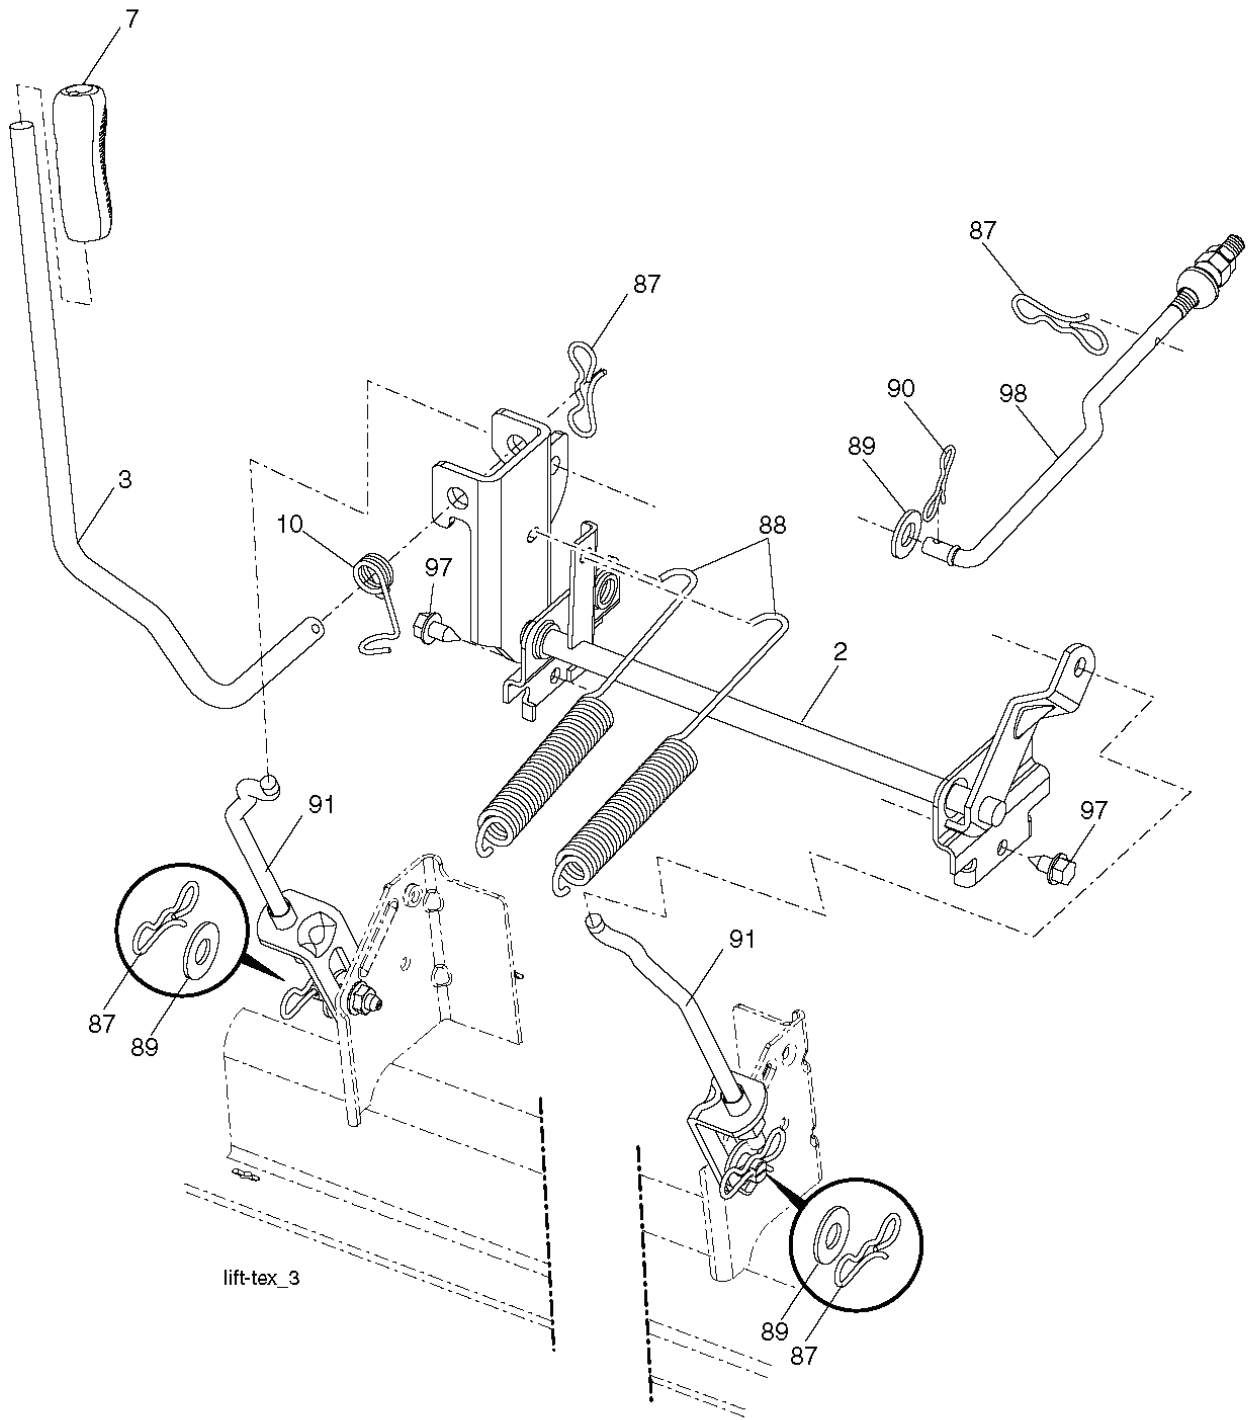

T11S

REF.	PART NO.	DESCRIPTION	REMARK	QTY.	KIT
1	532163465	BATTERY		1	
2	874760412	BOLT		1	
8	532186491	BOX		1	
16	532176138	MICRO SWITCH		1	
21	532400252	HARNESS		1	
22	532004152	BULB		1	
24	532400253	CABLE		1	
25	532412895	CABLE.STARTER.6G.BL/RE*SUBS/2*		1	
26	532175158	FUSE		1	
27	873510400	NUT		1	
28	532145491	CABLE		1	
29	532401545	SWITCH		1	
30	532193350	IGNITION MODULE		1	
33	532411935	KEY		1	
34	532110712	SWITCH		1	
40	532401104	CABLE ASSY		1	
41	817720408	SCREW		1	
42	532131563	COVER		1	
43	532192507	SOLENOID		1	
46	532401763	DISPLAY		1	
50	532174651	SWITCH		1	
55	817060512	SCREW		1	
71	532194276	CABLE ASSY		1	
79	532175242	HOLDER		1	
90	532435395	TERMINAL COVER		1	
91	532190270	STRAP BATTERY MOUNT FRO		1	
99	817670412	SCREW		1	
100	819091416	WASHER		1	
102	532404454	CABLE		1	
105	532407568	SWITCH		1	

**SPARK ARRESTER KIT**

engine-tex\_Kawa-2cyl\_8

REF.	PART NO.	DESCRIPTION	REMARK	QTY.	KIT
1	000000000	W/O DESCRIPTION	Kawasaki Model FS730V-AS50	1	
2	532149723	MUFFLER		1	
9	532194320	BELT GUIDE		1	
11	532179335	CLUTCH		1	
12	532194343	PULLEY		1	
15	532193499	FUEL TANK		1	
18	532439645	FUEL CAP		1	
20	532182937	THROTTLE CONTROL		1	
21	532416358	SCREW		1	
22	532191596	COMMA*RPLPAR 532187767428		1	
28	532142158	FULE LINE		1	
29	532137180	SPARK ARRESTER KIT		1	
37	532123487	HOSE CLAMP		1	
41	532126197	WASHER		1	
42	810040700	WASHER		1	
45	873510400	NUT		1	
62	532434017	SHIELD		1	
69	532178151	MUFFLER GASKET		1	
70	532424765	EXHAUST		1	
71	532424766	EXHAUST		1	
81	532148456	TUBE		1	
85	532179953	BOLT		1	
86	532184362	NUT		1	
87	532198239	BOLT		1	
90	817000616	SCREW		1	
92	817120616	SCREW		1	

---

REF.	PART NO.	DESCRIPTION	REMARK	QTY.	KIT
2	532422027	SHAFT		1	
3	532195230	LEVER		1	
7	532411555	GRIP		1	
10	532196314	SPRING		1	
87	532194209	SPRING		1	
88	532195304	SPRING		1	
89	819191912	WASHER		1	
90	532194208	PIN		1	
91	532403407	LINK		1	
97	817000612	SCREW		1	
98	532195264	LINK		1	