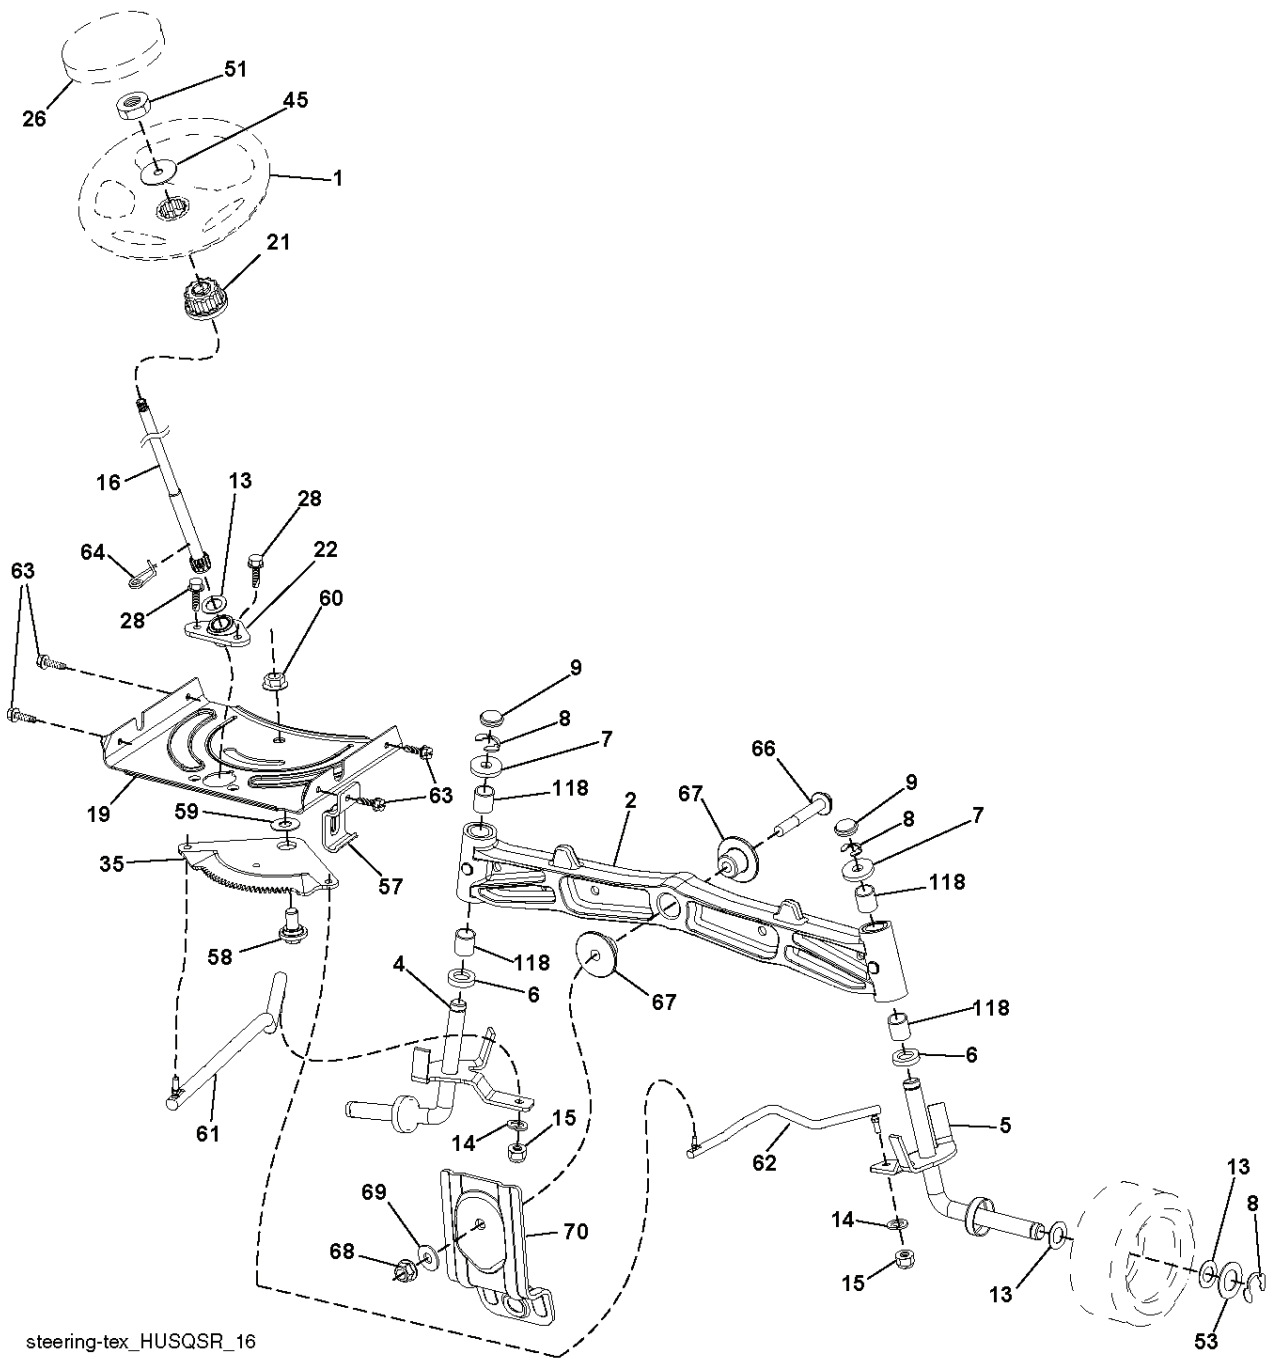

steering-tex_HUSQSR_16

REF.	PART NO.	DESCRIPTION	REMARK	QTY.	KIT
1	532439740	STEERING WHEEL		1	
2	532195968	SHAFT		1	
4	532403089	SPINDLE SHAFT		1	
5	532403090	SPINDLE SHAFT		1	
6	532124931	WASHER		1	
7	532121748	WASHER		1	
8	812000029	RETAINER RING		1	
9	532121232	HUB CAP		1	
13	532121749	WASHER		1	
14	810040600	WASHER		1	
15	873540600	NUT		1	
16	532194746	SHAFT		1	
19	532194729	PLATE		1	
21	532186737	ADAPTER		1	
22	532420537	SUPPORT		1	
26	532439743	HUB CAP		1	
28	817000612	SCREW		1	
35	532194732	PLATE		1	
45	819183812	WASHER		1	
51	873940800	NUT		1	
53	532188967	WASHER		1	
57	532197246	BRACKET		1	
58	532194747	BOLT		1	
59	532194748	WASHER		1	
60	873971000	NUT		1	
61	532194740	LINK		1	
62	532194741	LINK		1	
63	817000512	SCREW		1	
64	532199849	SPRING RETAINER		1	
66	871020748	BOLT		1	
67	532194737	BUSHING		1	
68	873900700	NUT		1	
69	532199162	WASHER		1	
70	532196197	BRACKET		1	
118	532406013	BEARING		1