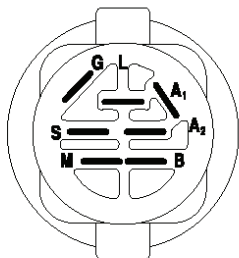

IGNITION SWITCH

POSITION	CIRCUIT	"MAKE"
OFF	M+G+A1	
RUN/OVERRIDE	B+A1	
RUN	B+A1	L+A2
START	B+S+A1	

WIRING INSULATED CLIPS
NOTE: IF WIRING INSULATED
CLIPS WERE REMOVED FOR
SERVICING OF UNIT, THEY
SHOULD BE RE-INSTALLED TO
PROPERLY SECURE YOUR
WIRING.

●
NON-REMOVABLE
CONNECTIONS

○
REMOVABLE
CONNECTIONS