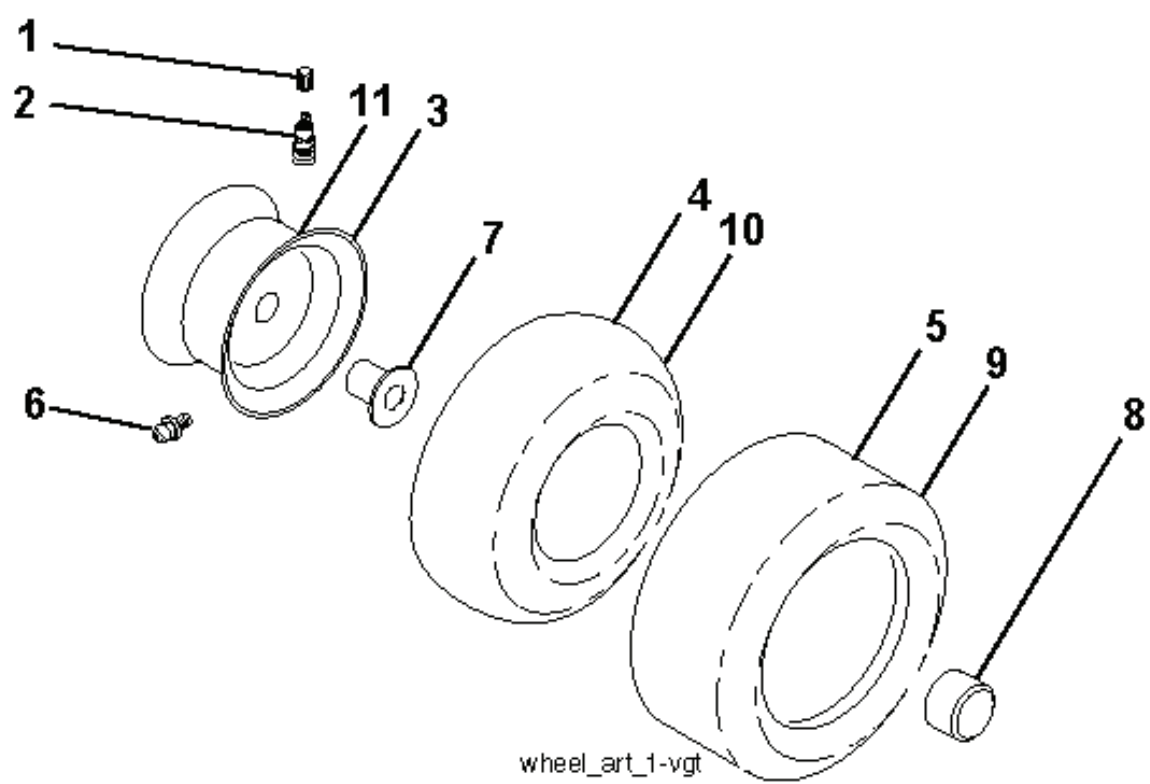

PTO SWITCH  
(MATING SIDE)

IGNITION SWITCH

POSITION	CIRCUIT	"MAKE"
OFF	M+G+A1	
RUN/OVERRIDE	B+A1	
RUN	B+A1	L+A2
START	B+S+A1	

CHASSIS HARNESS  
CONNECTOR  
(MATING SIDE)

DASH HARNESS  
CONNECTOR

WIRING INSULATED CLIPS  
NOTE: IF WIRING INSULATED  
CLIPS WERE REMOVED FOR  
SERVICING OF UNIT, THEY  
SHOULD BE RE-INSTALLED TO  
PROPERLY SECURE YOUR  
WIRING.

●  
NON-REMOVABLE  
CONNECTIONS

○  
REMOVABLE  
CONNECTIONS

steering-tex\_HUSQSR\_16

REF.	PART NO.	DESCRIPTION	REMARK	QTY.	KIT
1	532439740	STEERING WHEEL		1	
2	532195968	SHAFT		1	
4	532403089	SPINDLE SHAFT		1	
5	532403090	SPINDLE SHAFT		1	
6	532124931	WASHER		1	
7	532121748	WASHER		1	
8	812000029	RETAINER RING		1	
9	532121232	HUB CAP		1	
13	532121749	WASHER		1	
14	810040600	WASHER		1	
15	873540600	NUT		1	
16	532194746	SHAFT		1	
19	532194729	PLATE		1	
21	532186737	ADAPTER		1	
22	532420537	SUPPORT		1	
26	532439743	HUB CAP		1	
28	817000612	SCREW		1	
35	532194732	PLATE		1	
45	819183812	WASHER		1	
51	873940800	NUT		1	
53	532188967	WASHER		1	
57	532197246	BRACKET		1	
58	532194747	BOLT		1	
59	532194748	WASHER		1	
60	873971000	NUT		1	
61	532194740	LINK		1	
62	532194741	LINK		1	
63	817000512	SCREW		1	
64	532199849	SPRING RETAINER		1	
66	871020748	BOLT		1	
67	532194737	BUSHING		1	
68	873900700	NUT		1	
69	532199162	WASHER		1	
70	532196197	BRACKET		1	
118	532406013	BEARING		1	