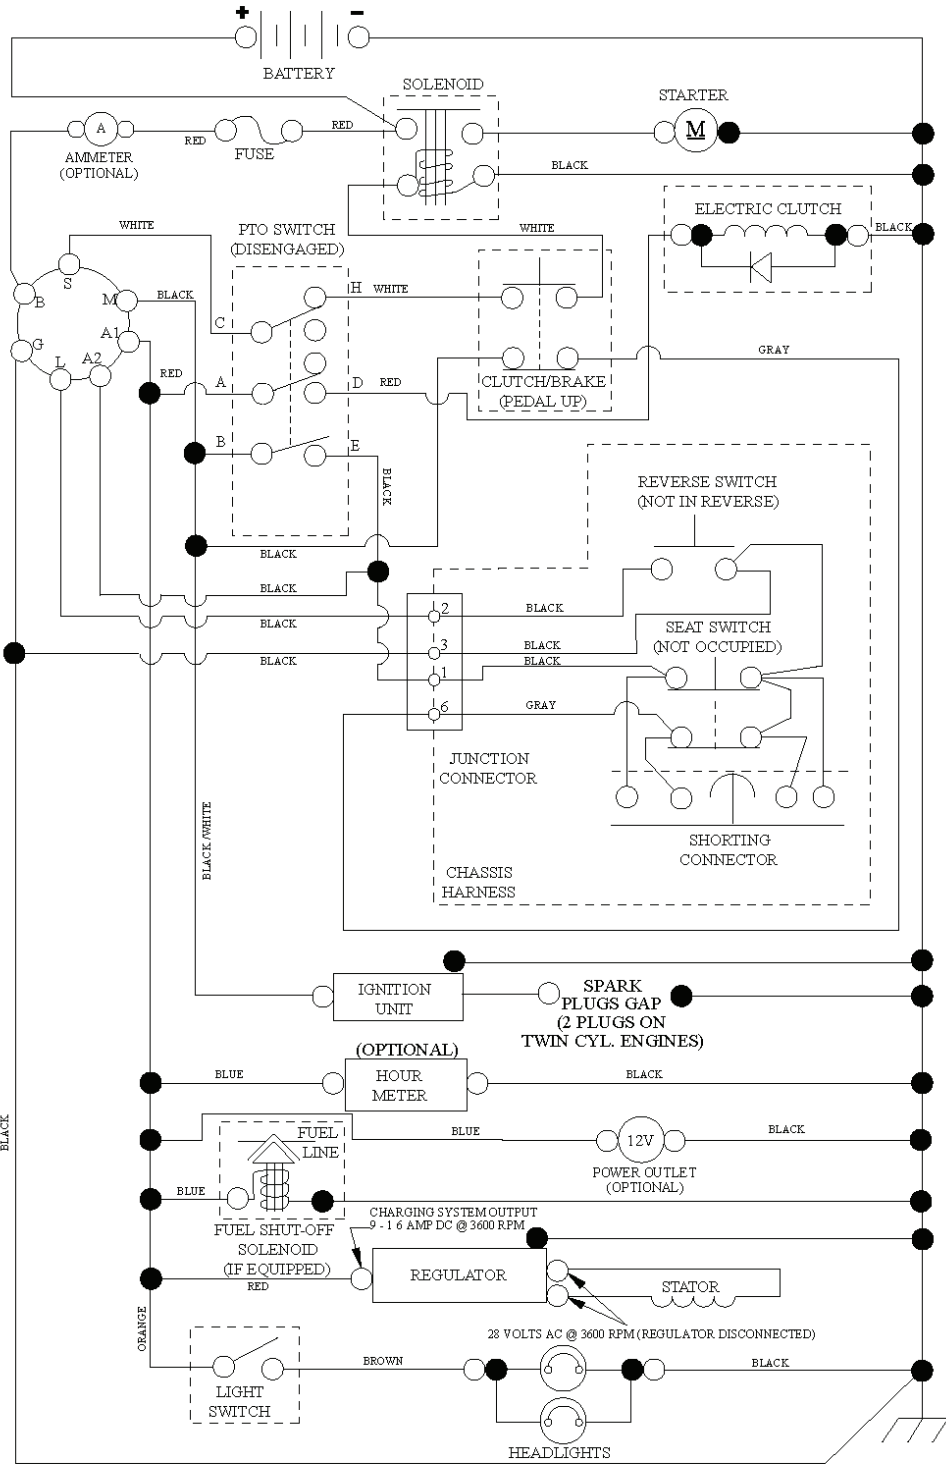

mower\_deck 54-tex\_20

REF.	PART NO.	DESCRIPTION	REMARK	QTY.	KIT
1	532195632	DECK		1	
2	532178345	PLUG		1	
6	532196066	COVER		1	
7	532197181	COVER		1	
8	532193003	SCREW		1	
11	532401286	BLADE		1	
12	532400337	TIGE ANTI-ROULIS		1	
13	532187291	SHAFT		1	
14	532187281	BEARING HOUSING		1	
15	532110485	BEARING		1	
16	819131312	WASHER		1	
19	532194208	PIN		1	
21	873680500	NUT		1	
24	532105304	HUB CAP		1	
25	532178102	SPRING		1	
26	532110452	NUT		1	
27	532188938	DEFLECTOR		1	
29	532131491	SHAFT		1	
30	532173984	SCREW		1	
31	532187690	WASHER		1	
32	532153535	PULLEY		1	
33	532400234	NUT		1	
34	873680600	NUT		1	
39	532197380	PULLEY		1	
43	532196065	ARM		1	
46	532137729	SCREW		1	
47	532196103	BELT		1	
49	873900600	NUT		1	
50	872110616	BOLT		1	
52	532197379	PULLEY		1	
58	532187342	BAFFLE		1	
59	532187344	BAFFLE		1	
60	532187607	BAFFLE		1	
97	532178515	WASHER		1	
98	532196105	SPRING		1	
113	872110508	BOLT		1	
114	532187556	ROD TENSION RELIEF		1	
116	532193406	BOLT		1	
117	532174873	WHEEL		1	
120	819132012	WASHER		1	
122	532187557	BUSHING		1	
184	873900500	NUT		1	
185	873900700	NUT		1	
187	532195161	STUD		1	
189	532195185	ARM		1	
190	532196539	BOLT		1	
192	532198468	BELT GUIDE		1	
194	872140716	BOLT		1	
196	872140620	BOLT		1	
197	872140508	BOLT		1	
241	532152927	SCREW		1	
242	532415598	HOSE COUPLING		1	
--	532187292	MANDREL	Mandrel Assembly (Includes housing, shaft assembly, and bearing only - pulley/nut/washer and blade bolt/washers not included)	1	
--	532439440	DECK		1	

PTO SWITCH  
(MATING SIDE)

IGNITION SWITCH

POSITION	CIRCUIT	"MAKE"
OFF	M+G+A1	
RUN/OVERRIDE	B+A1	
RUN	B+A1	L+A2
START	B+S+A1	

CHASSIS HARNESS  
CONNECTOR  
(MATING SIDE)

DASH HARNESS  
CONNECTOR

WIRING INSULATED CLIPS  
NOTE: IF WIRING INSULATED  
CLIPS WERE REMOVED FOR  
SERVICING OF UNIT, THEY  
SHOULD BE RE-INSTALLED TO  
PROPERLY SECURE YOUR  
WIRING.