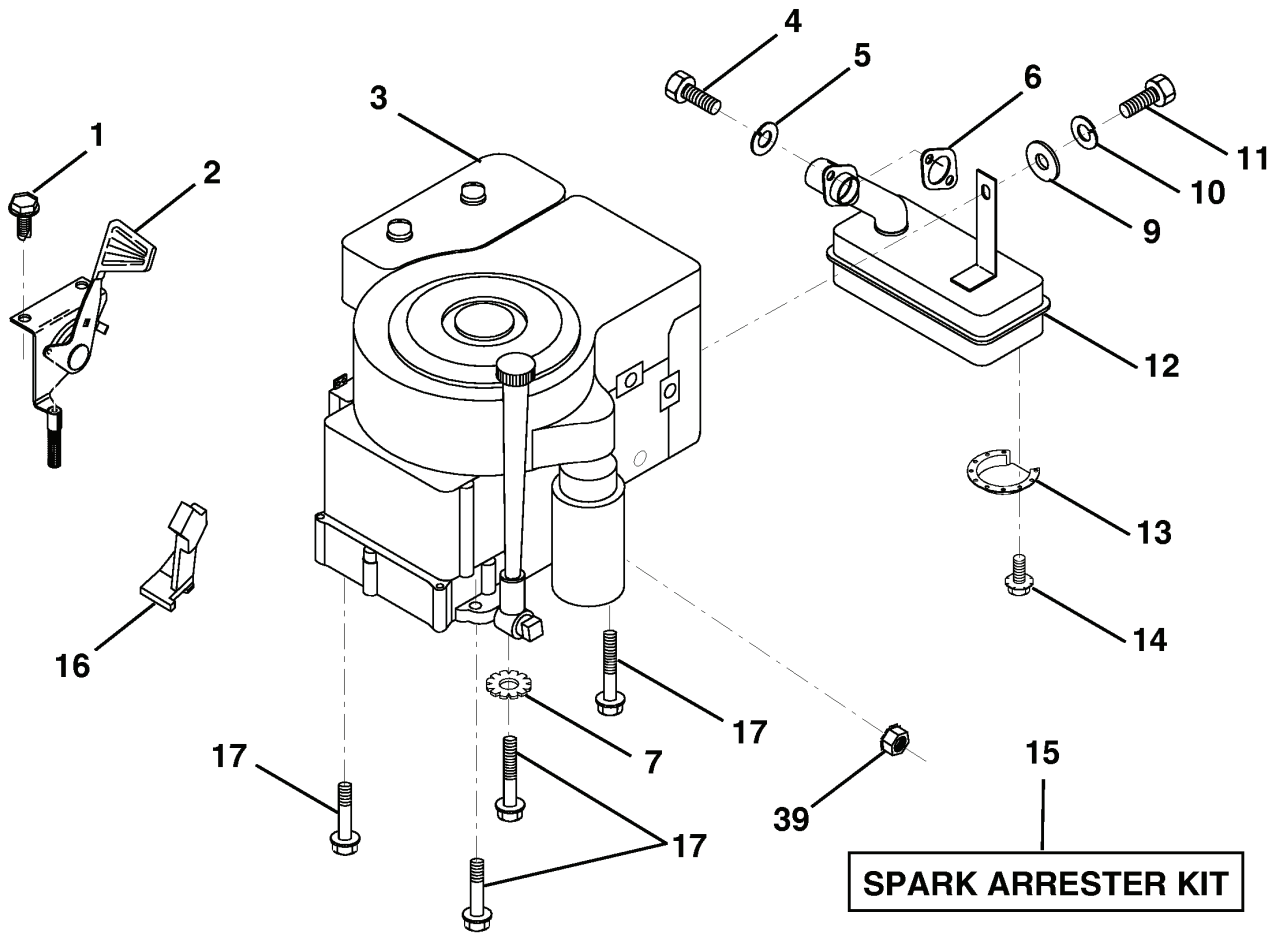

REPAIR PARTS

TRACTOR - - MODEL NO. LT125 (HE12536C), PRODUCT NO. 954 17 00-01
DASH

REF.	PART NO.	DESCRIPTION	REMARK	QTY.	KIT
1	532142187	TANK CAP		1	
2	532138394	FUEL TANK		1	
3	532123487	HOSE CLAMP		1	
4	532008544	LINE FUEL LT 10/36		1	
5	532008548	HOSE		1	
6	873640400	NUT		1	
7	532124996	CLIP		1	
8	819091216	WASHER		1	
9	874760428	BOLT		1	
10	819091413	WASHER		1	
11	532121249	SPACER		1	
12	532003720	SPRING		1	
13	532126450	CLIP		1	
14	532126115	KNOB		1	
15	532122023	SEGMENT		1	
16	532124346	NUT		1	
17	872110404	BOLT		1	
18	532130745	BRACKET		1	
19	532134744	CROSS BRACE		1	
20	817060408	SCREW		1	
21	532134014	PLUG		1	

REPAIR PARTS

TRACTOR -- MODEL NO. LT125 (HE12536C), PRODUCT NO. 954 17 00-01
SEAT

REF.	PART NO.	DESCRIPTION	REMARK	QTY.	KIT
1	872050412	BOLT		1	
2	532140838	SEAT		1	
3	532155925	BRACKET		1	
4	873800500	LOCK NUT		1	
5	532153236	SCREW		1	
6	532145006	CLIP		1	
8	874760616	BOLT		1	
9	532140551	BRACKET		1	
11	819133210	WASHER		1	
12	873800600	NUT		1	
13	874780814	BOLT		1	
14	810040800	WASHER		1	
15	819171912	WASHER		1	
16	532127018	BOLT		1	
17	532121246	BRACKET		1	
18	532123976	LOCKNUT		1	
19	532121248	BUSHING		1	
20	532121250	SPRING		1	
21	532134300	SPACER		1	

REPAIR PARTS

TRACTOR - - MODEL NO. LT125 (HE12536C), PRODUCT NO. 954 17 00-01
ENGINE

REF.	PART NO.	DESCRIPTION	REMARK	QTY.	KIT
1	817060408	SCREW		1	
2	532133025	THROTTLE TRIGGER		1	
4	871070512	BOLT		1	
5	810040500	WASHER		1	
6	532272293	GASKET		1	
7	811050600	WASHER		1	
9	819101216	WASHER		1	
10	810040400	WASHER		1	
12	532137437	MUFFLER		1	
13	532101326	DEFLECTOR		1	
14	817030808	SCREW		1	
15	532137180	SPARK ARRESTER KIT		1	
16	532127951	MOVEMENT LIMITER		1	
17	817490624	SCREW		1	
39	532128861	NUT		1	