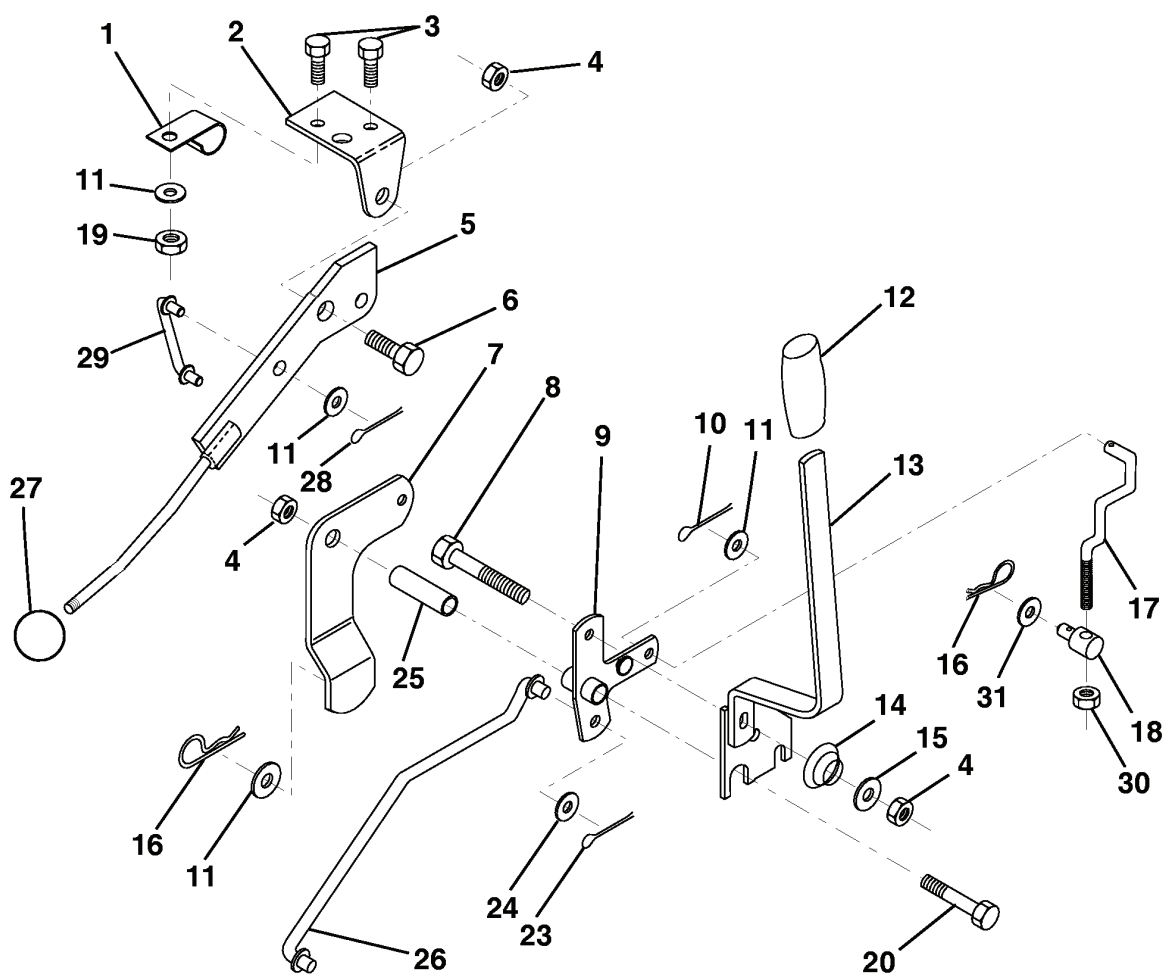

REPAIR PARTS

TRACTOR - - MODEL NO. LT125 (HE12536C), PRODUCT NO. 954 17 00-01
ELECTRICAL

REF.	PART NO.	DESCRIPTION	REMARK	QTY.	KIT
1	873640400	NUT		1	
2	532108423	CABLE ASSY		1	
3	532144924	BATTERY		1	
4	532069180	NUT		1	
5	532108236	BRACKET		1	
6	532109553	SWITCH		1	
7	532146374	HOLDER		1	
8	817021008	SCREW		1	
9	532140401	KEY		1	
10	532141226	COVER		1	
11	532140400	NUT		1	
12	532144921	SWITCH		1	
15	532121305	SWITCH		1	
17	532108824	FUSE		1	
18	532128353	CABLE ASSY		1	
19	532146063	HARNESS		1	
20	873350400	NUT		1	
21	810090400	WASHER		1	
22	871110408	BOLT		1	
24	532131563	COVER		1	
25	532145673	SOLENOID		1	
26	874760412	BOLT		1	
30	873510400	NUT		1	
36	811150400	LOCKWASHER		1	
39	532141735	BRACKET		1	
55	817490508	SCREW		1	
70	532140413	HARNESS		1	

REPAIR PARTS

TRACTOR - - MODEL NO. LT125 (HE12536C), PRODUCT NO. 954 17 00-01
MOWER LIFT LEVER

REF.	PART NO.	DESCRIPTION	REMARK	QTY.	KIT
1	532126470	CLIP		1	
2	532122018	HOLDER		1	
3	871110408	BOLT		1	
4	873680600	NUT		1	
5	532145187	CONTROL		1	
6	532106451	BOLT		1	
7	532135371	LEVER		1	
8	874760636	BOLT		1	
9	532121930	LINK		1	
10	876020412	SPLIT PIN		1	
11	819131316	WASHER		1	
12	532131861	HANDLE		1	
13	532139352	LIFT HANDLE		1	
14	532123496	SPRING		1	
15	819131212	WASHER		1	
16	532124961	CLIP		1	
17	532127359	LINK		1	
18	532142028	BRACKET		1	
19	873640400	NUT		1	
20	874760644	BOLT		1	
23	876020416	SPLIT PIN		1	
24	819171612	WASHER		1	
25	532121933	SPACER		1	
26	532141470	ROD		1	
27	532106932	KNOB		1	
28	876020312	SPLIT PIN		1	
29	532131655	LINK		1	
30	873350600	NUT		1	
31	819132012	WASHER		1	