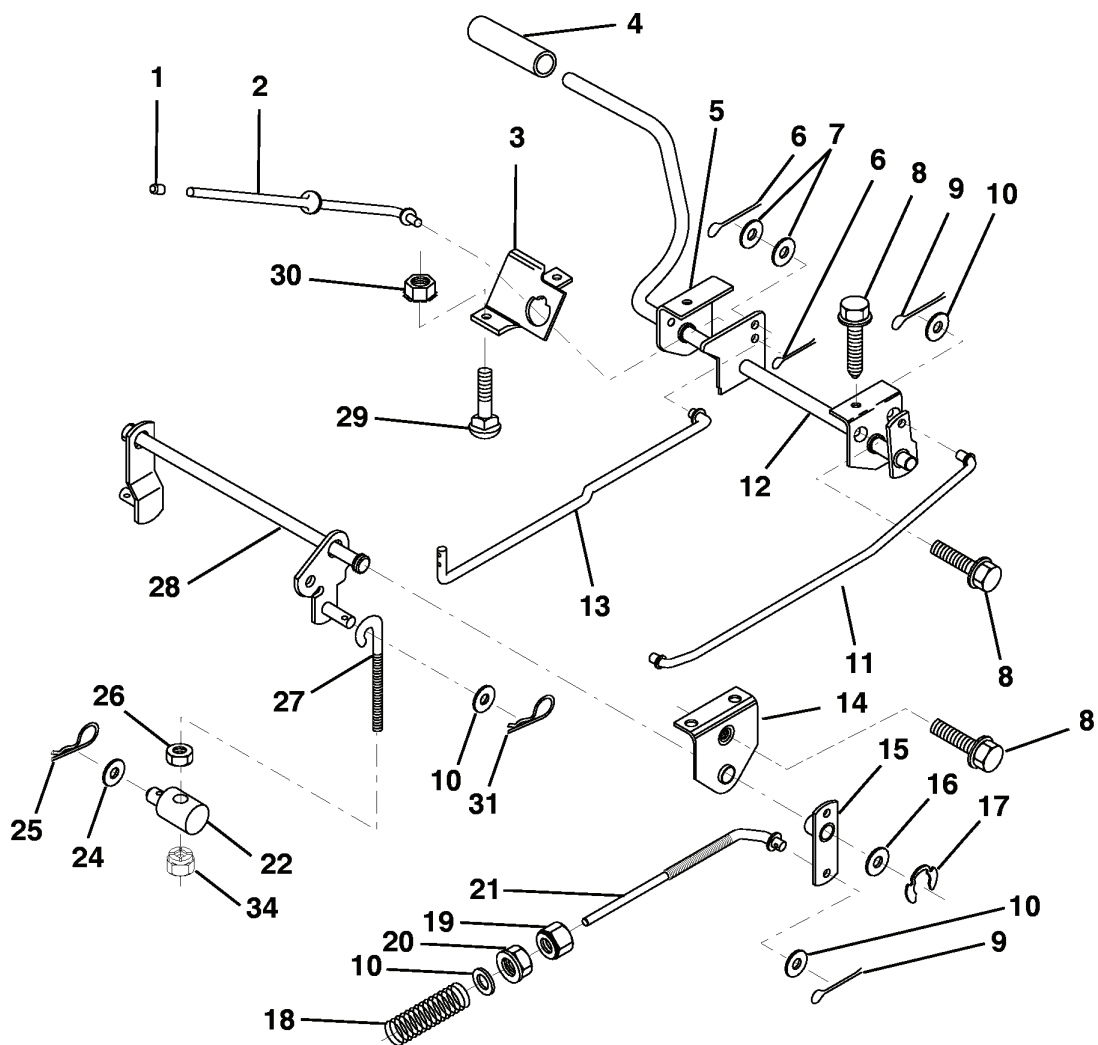

LT125, HE12536C, 954170001, 1998-03

SPARE PARTS LIST

REPAIR PARTS

TRACTOR - - MODEL NO. LT125 (HE12536C), PRODUCT NO. 954 17 00-01
BRAKE / REAR MOWER LIFT ASSEMBLY

REF.	PART NO.	DESCRIPTION	REMARK	QTY.	KIT
1	532071673	COVER		1	
2	532123436	ROD		1	
3	532123437	HOLDER		1	
4	532008156	PEDAL RUBBER		1	
5	532122504	HOLDER		1	
6	876020312	SPLIT PIN		1	
7	819131016	WASHER		1	
8	817490508	SCREW		1	
9	876020412	SPLIT PIN		1	
10	819131316	WASHER		1	
11	532123543	ROD		1	
12	532139933	PEDAL CPL.		1	
13	532123394	ROD		1	
14	532121978	HOLDER		1	
15	532133332	LEVER		1	
16	819251816	WASHER		1	
17	812000034	RETAINER RING		1	
18	532151332	SPRING		1	
19	873350600	NUT		1	
20	873800600	NUT		1	
21	532131460	ROD		1	
22	532144585	BRACKET		1	
24	819132012	WASHER		1	
25	532124961	CLIP		1	
26	873930600	NUT		1	
27	532127369	LINK		1	
28	532140776	SUPPORT, REAR		1	
29	872110506	BOLT		1	
30	873510500	NUT		1	
31	532124660	CIRCLIP		1	
34	873680600	NUT		1	