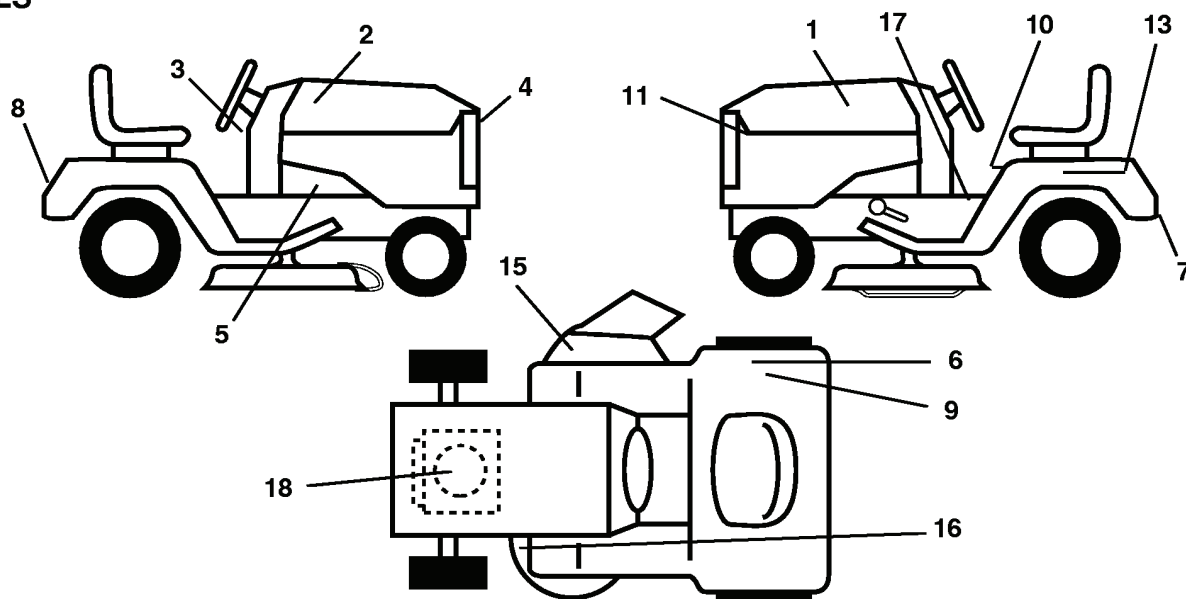

REPAIR PARTS

TRACTOR - - MODEL NO. LT125 (HE12536C), PRODUCT NO. 954 17 00-01

DECALS

REF.	PART NO.	DESCRIPTION	REMARK	QTY.	KIT
1	532156999	DECAL		1	
2	532156998	DECAL		1	
3	532125690	DECAL		1	
4	532150616	DECAL		1	
5	532159736	DECAL		1	
6	532145437	DECAL		1	
7	532162598	DECAL		1	
8	532150617	DECAL		1	
10	532145498	DECAL		1	
11	532159713	DECAL		1	
13	532145005	DECAL		1	
15	532145494	DECAL		1	
16	532136830	DECAL		1	
17	532159739	DECAL		1	
18	532272632	DECAL		1	
	532138311	DECAL		1	
	532157036	OPERATORS MANUAL		1	
	532157035	OPERATORS MANUAL		1	
	C36	GRASS CATCHER 36"/9540405-06		1	
	CESS36			1	
	MK360	KIT MULCHING 36		1