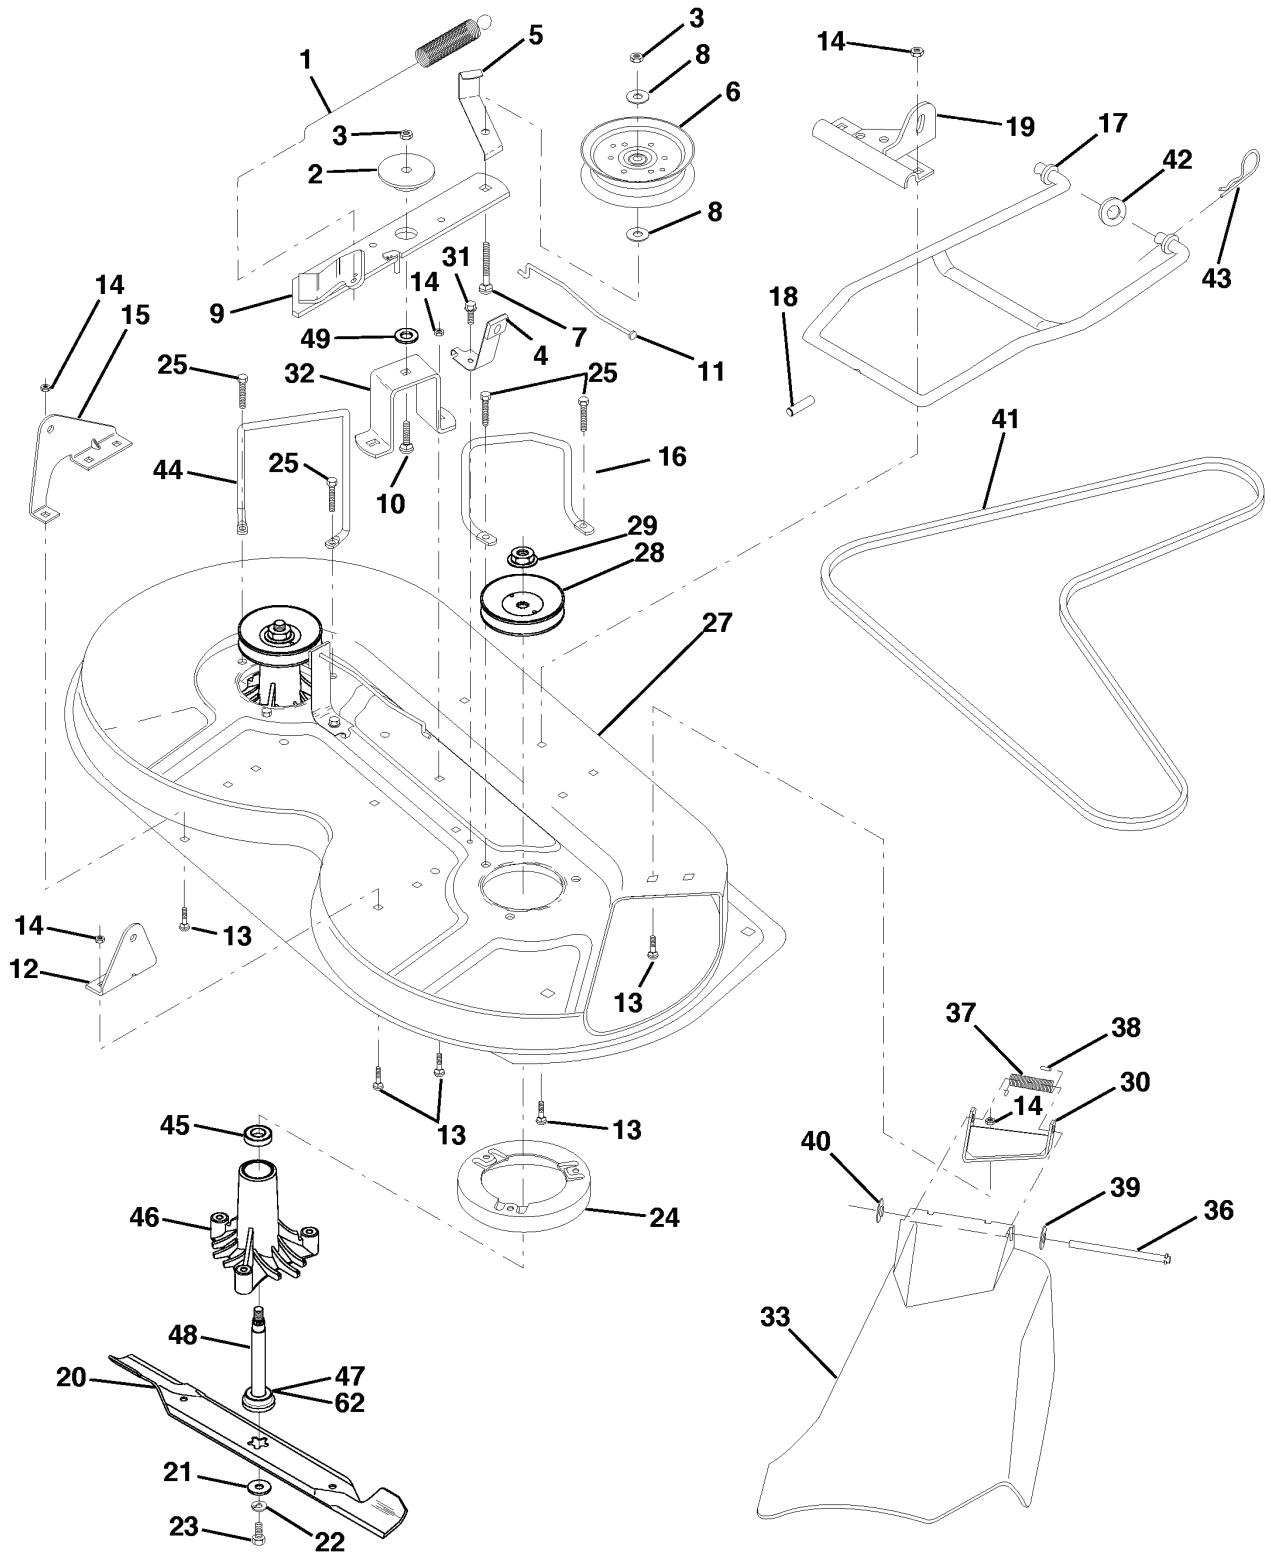

REPAIR PARTS

TRACTOR - - MODEL NO. LT125 (HE12536C), PRODUCT NO. 954 17 00-01
MOWER DECK

REF.	PART NO.	DESCRIPTION	REMARK	QTY.	KIT
1	532140064	SPRING		1	
2	532122052	SPACER		1	
3	873680600	NUT		1	
4	532130840	BRAKE LEVER		1	
5	532131251	BELT GUIDE		1	
6	532121316	PULLEY		1	
7	872110616	BOLT		1	
8	819131410	WASHER		1	
9	532127744	IDLE ARM ASSY LT10/36D		1	
10	872140610	BOLT		1	
11	532130841	ARM		1	
12	532127356	BRACKET		1	
13	872140506	BOLT		1	
14	873680500	NUT		1	
15	532127357	BRACKET		1	
16	532153298	HOLDER		1	
17	532128508	SUPPORT		1	
18	532128511	PIN RETAINING SCREW		1	
19	532127380	BRACKET		1	
20	532138496	RIDE ON BLADE		1	
21	532140296	WASHER		1	
22	810030600	WASHER		1	
23	532850857	BOLT		1	
24	532140329	STRIPPER		1	
25	532157722	SCREW		1	
27	532156600	HOUSING		1	
28	532153531	PULLEY		1	
29	532137266	NUT		1	
30	532136631	BRACKET		1	
31	817490508	SCREW		1	
32	532122051	HOLDER		1	
33	532131560	GUARD DISCHARGE LT10/36D		1	
36	532121980	ROD		1	
37	532123713	SPRING		1	
38	532105304	HUB CAP		1	
39	819111016	WASHER		1	
40	532110452	NUT		1	
41	532131264	BELT		1	
42	819171616	WASHER		1	
43	532124660	CIRCLIP		1	
44	532140608	HOLDER		1	
45	532110485	BEARING		1	
46	532128774	BEARING HOUSING		1	
47	532129895	BEARING		1	
48	532137645	SHAFT		1	
49	532133943	WASHER		1	
62	532153390	GASKET		1	
	532130794	MANDREL		1	
	532156866	HOUSING		1