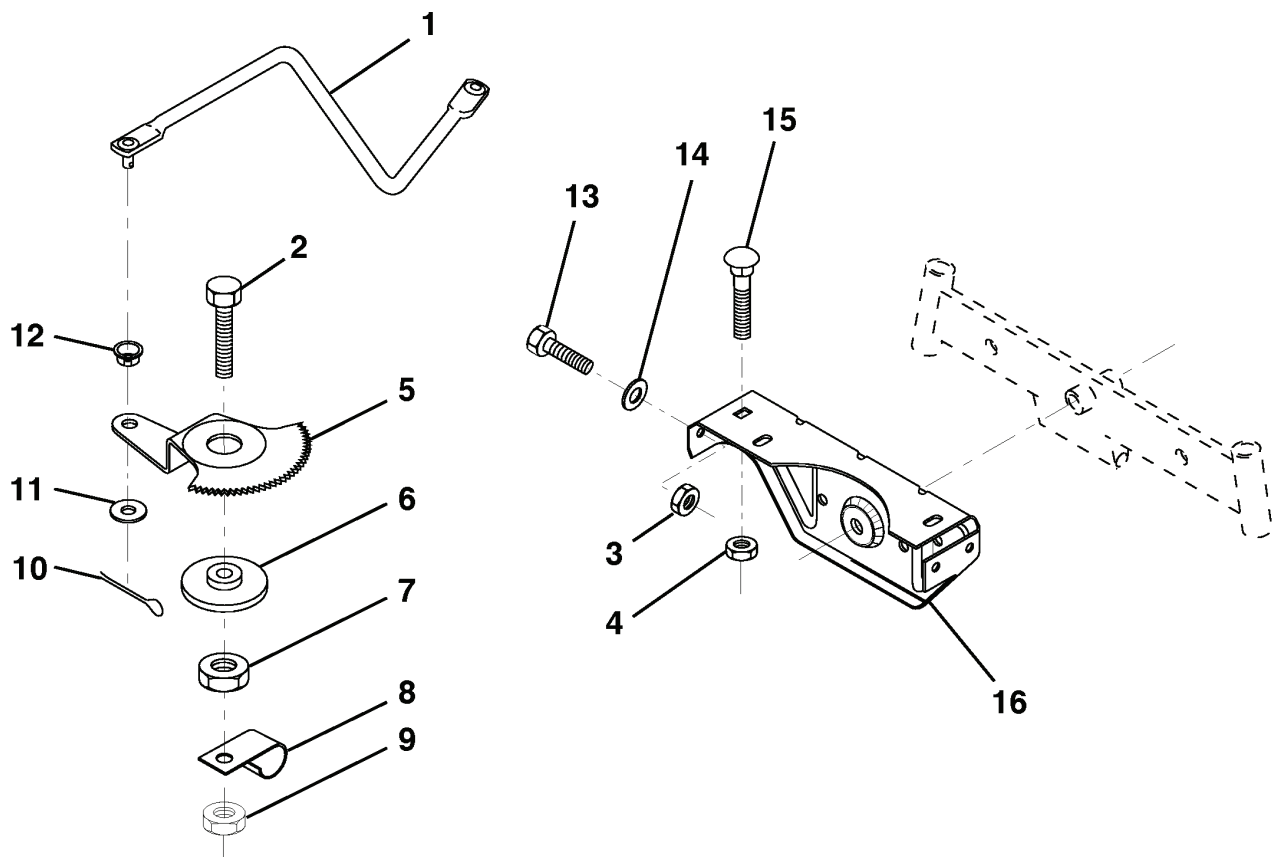

REPAIR PARTS

TRACTOR - - MODEL NO. LT125 (HE12536C), PRODUCT NO. 954 17 00-01
SECTOR GEAR / AXLE SUPPORT

REF.	PART NO.	DESCRIPTION	REMARK	QTY.	KIT
1	532132566	LINK		1	
2	874780828	BOLT		1	
3	873680500	NUT		1	
4	873680600	NUT		1	
5	532121926	GEAR RIM		1	
6	532121927	BUSHING		1	
7	873030800	NUT		1	
8	532126472	CLIP		1	
9	873680800	NUT		1	
10	876020412	SPLIT PIN		1	
11	819131316	WASHER		1	
12	532126847	BUSHING		1	
13	874760512	BOLT		1	
14	819111416	WASHER		1	
15	872110606	BOLT		1	
16	532137096	SUPPORT		1