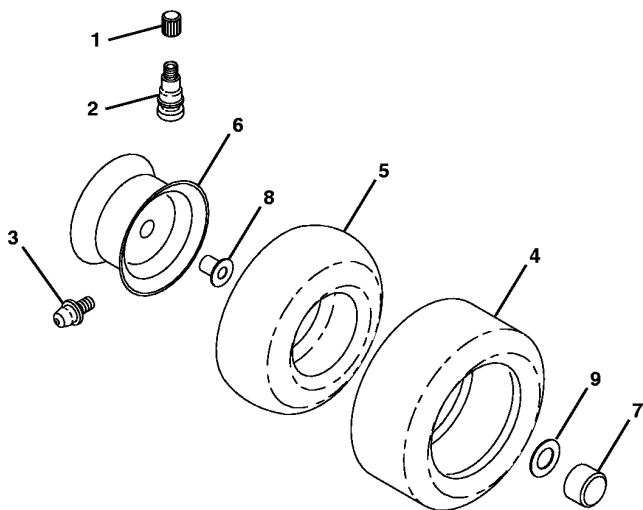

REPAIR PARTS

TRACTOR - - MODEL NO. LT125 (HE12536C), PRODUCT NO. 954 17 00-01
DASH

REF.	PART NO.	DESCRIPTION	REMARK	QTY.	KIT
1	532142187	TANK CAP		1	
2	532138394	FUEL TANK		1	
3	532123487	HOSE CLAMP		1	
4	532008544	LINE FUEL LT 10/36		1	
5	532008548	HOSE		1	
6	873640400	NUT		1	
7	532124996	CLIP		1	
8	819091216	WASHER		1	
9	874760428	BOLT		1	
10	819091413	WASHER		1	
11	532121249	SPACER		1	
12	532003720	SPRING		1	
13	532126450	CLIP		1	
14	532126115	KNOB		1	
15	532122023	SEGMENT		1	
16	532124346	NUT		1	
17	872110404	BOLT		1	
18	532130745	BRACKET		1	
19	532134744	CROSS BRACE		1	
20	817060408	SCREW		1	
21	532134014	PLUG		1	

REPAIR PARTS

TRACTOR - - MODEL NO. LT125 (HE12536C), PRODUCT NO. 954 17 00-01
STEERING WHEEL

REF.	PART NO.	DESCRIPTION	REMARK	QTY.	KIT
1	532124416	INSERT		1	
2	810040600	WASHER		1	
3	819133808	WASHER		1	
4	532124415	STEERING WHEEL		1	
5	532127396	SLEEVE		1	
6	532152927	SCREW		1	
7	532155104	BUSHING		1	
8	532147391	ROD		1	
9	532124210	CLIP		1	
10	532123438	BUSHING		1	
11	812000045	RETAINER RING		1	
12	819211616	WASHER		1	
13	532100711	ADAPTER		1	
14	532153720	STEERING PINION		1	
15	874780520	BOLT		1	
16	873800500	LOCK NUT		1	
17	874780616	BOLT		1	

REPAIR PARTS

TRACTOR - - MODEL NO. LT125 (HE12536C), PRODUCT NO. 954 17 00-01

WHEELS & TIRES

REF.	PART NO.	DESCRIPTION	REMARK	QTY.	KIT
1	532059192	CAP VALVE		1	
2	532065139	NIPPLE		1	
3	532124957	FITTING		1	
4	532137422	TIRE		1	
4	532132703	TIRE		1	
5	532059904	HOSE		1	
5	532008134	HOSE		1	
6	532142039	RIM, FRONT		1	
6	532141652	RIM, REAR		1	
7	532104757	HUB CAP		1	
8	532124959	BEARING		1	
9	532121748	WASHER		1	
	532144334	SEALING FOAM		1	