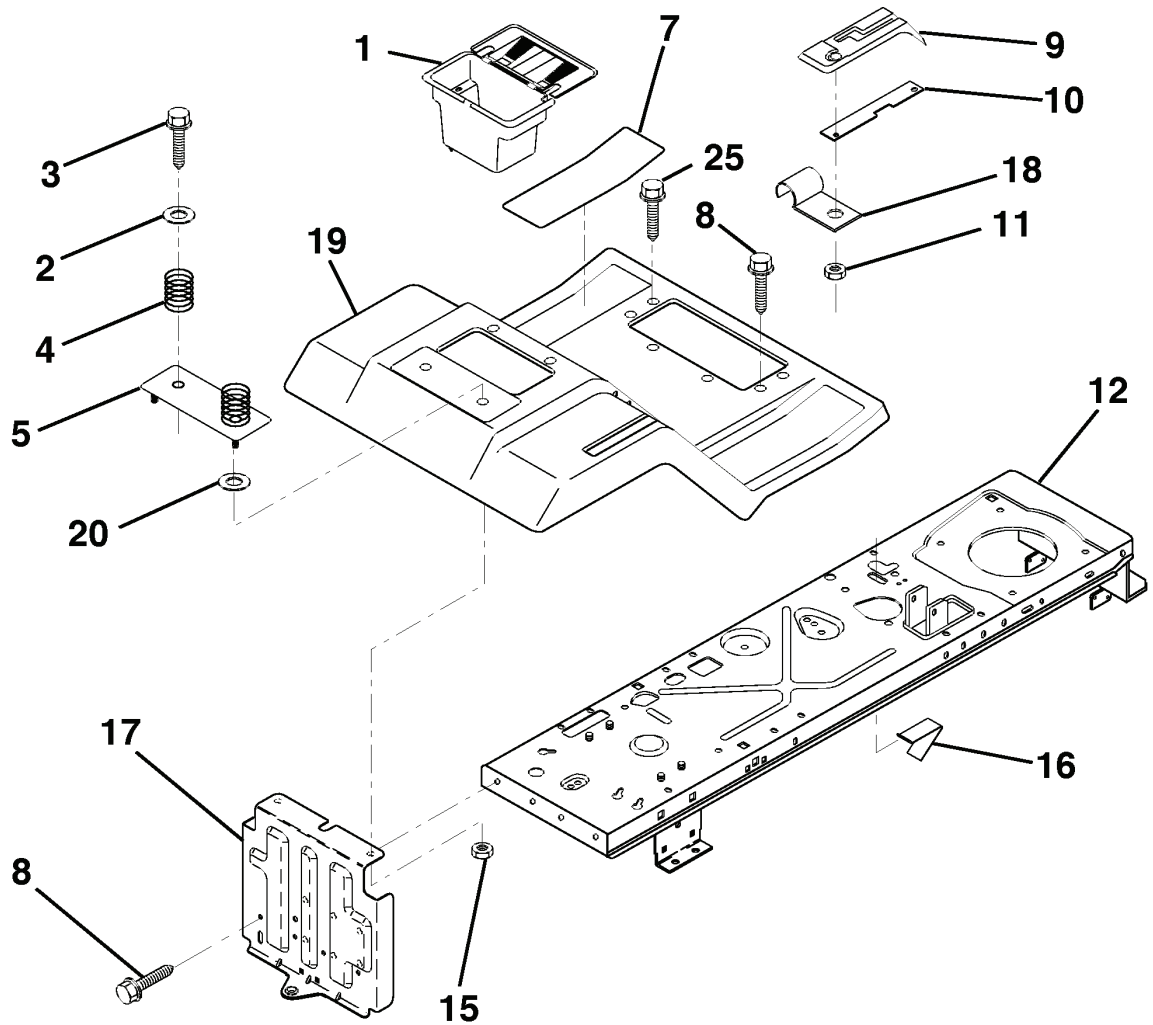

REPAIR PARTS

TRACTOR - - MODEL NO. LT125 (HE12536C), PRODUCT NO. 954 17 00-01
FENDER/CHASSIS

REF.	PART NO.	DESCRIPTION	REMARK	QTY.	KIT
1	532156417	BOX		1	
2	819132012	WASHER		1	
3	817490612	SCREW		1	
4	532124181	SPRING		1	
5	532125142	PLATE		1	
7	532124144	MAT		1	
8	817490512	SCREW		1	
9	532126997	BRACKET		1	
10	532139783	BAR		1	
11	532124346	NUT		1	
12	532145190	FRAME		1	
15	873640400	NUT		1	
16	532141736	SWITCH		1	
17	532140782	DRAWBAR		1	
18	532126470	CLIP		1	
19	532141393	COVER		1	
20	819091413	WASHER		1	
25	817190516	SCREW		1