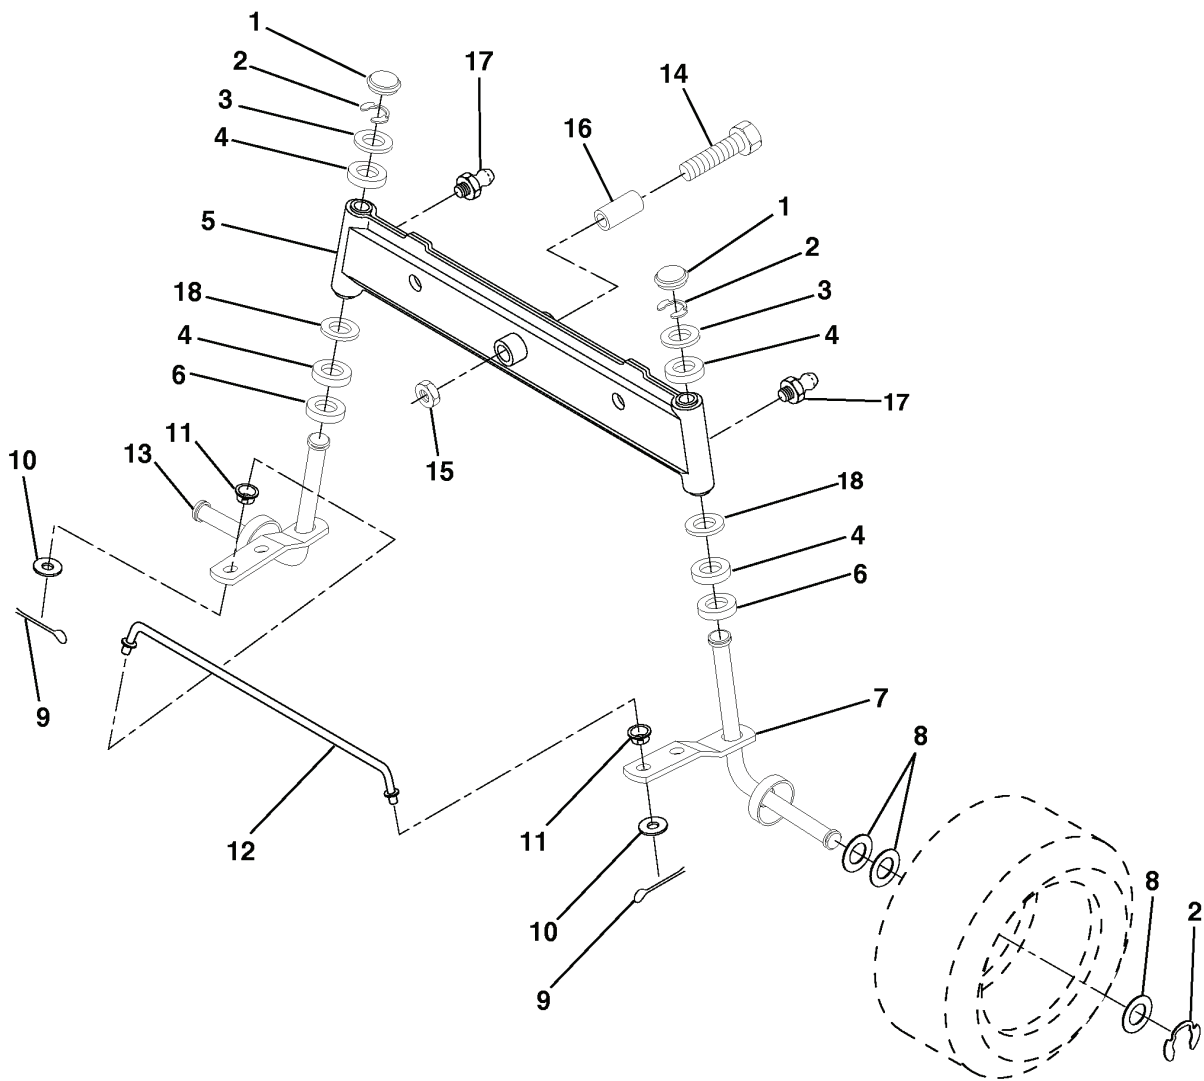

REPAIR PARTS

TRACTOR - - MODEL NO. LT125 (HE12536C), PRODUCT NO. 954 17 00-01
FRONT AXLE

REF.	PART NO.	DESCRIPTION	REMARK	QTY.	KIT
1	532121232	HUB CAP		1	
2	812000029	RETAINER RING		1	
3	532121748	WASHER		1	
4	532124937	BEARING COL. STRG.		1	
5	532142033	AXLE		1	
6	532124931	WASHER		1	
7	532161826	SPINDLE		1	
8	532121749	WASHER		1	
9	876020412	SPLIT PIN		1	
10	819131316	WASHER		1	
11	532126847	BUSHING		1	
12	532130465	ROD		1	
13	532161827	SPINDLE		1	
14	874011056	BOLT		1	
15	873901000	NUT		1	
16	532110438	SPACER		1	
17	532124836	NIPPLE		1	
18	819272016	WASHER		1