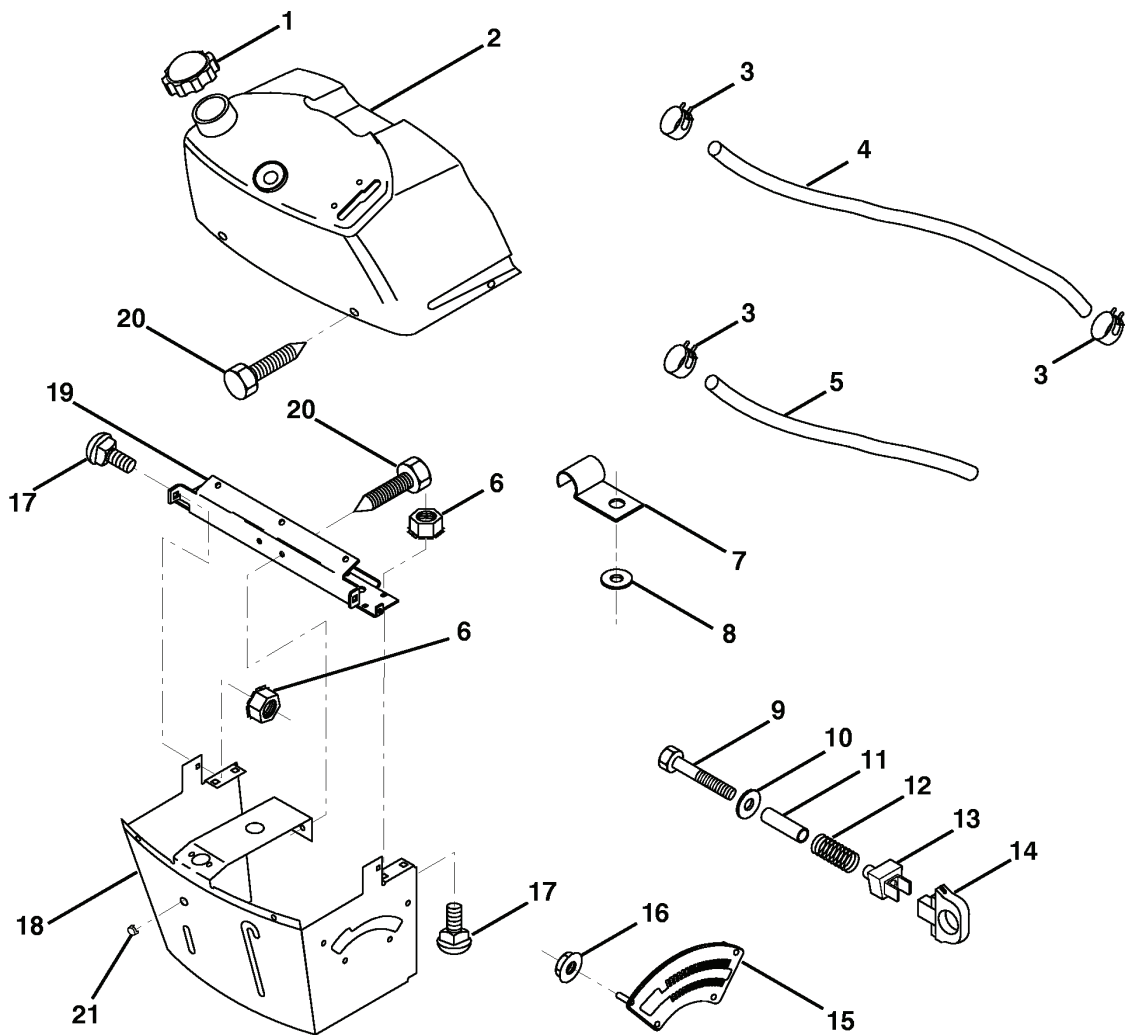

REPAIR PARTS

TRACTOR - - MODEL NO. LT125 (HE12536C), PRODUCT NO. 954 17 00-01
HOOD

REF.	PART NO.	DESCRIPTION	REMARK	QTY.	KIT
6	532140051	BRACKET		1	
7	532140050	BRACKET		1	
10	532130850	BRACE		1	
11	532140142	HOOD		1	
12	532157066	LENS		1	
13	532156871	GRILL		1	
17	874780410	BOLT		1	
20	819091016	WASHER		1	
21	532126938	DAMPER		1	
22	532157066	LENS		1	
23	532139969	LATCH		1	
24	532142873	BRACKET		1	
26	532052921	CLIP		1	
28	811050400	WASHER		1	
33	532131319	PLUG		1	
34	873680400	NUT		1	
35	817490512	SCREW		1	
36	532128445	BRACKET		1	

REPAIR PARTS

TRACTOR - - MODEL NO. LT125 (HE12536C), PRODUCT NO. 954 17 00-01
DASH

REF.	PART NO.	DESCRIPTION	REMARK	QTY.	KIT
1	532142187	TANK CAP		1	
2	532138394	FUEL TANK		1	
3	532123487	HOSE CLAMP		1	
4	532008544	LINE FUEL LT 10/36		1	
5	532008548	HOSE		1	
6	873640400	NUT		1	
7	532124996	CLIP		1	
8	819091216	WASHER		1	
9	874760428	BOLT		1	
10	819091413	WASHER		1	
11	532121249	SPACER		1	
12	532003720	SPRING		1	
13	532126450	CLIP		1	
14	532126115	KNOB		1	
15	532122023	SEGMENT		1	
16	532124346	NUT		1	
17	872110404	BOLT		1	
18	532130745	BRACKET		1	
19	532134744	CROSS BRACE		1	
20	817060408	SCREW		1	
21	532134014	PLUG		1	

REPAIR PARTS

TRACTOR - - MODEL NO. LT125 (HE12536C), PRODUCT NO. 954 17 00-01
STEERING WHEEL

REF.	PART NO.	DESCRIPTION	REMARK	QTY.	KIT
1	532124416	INSERT		1	
2	810040600	WASHER		1	
3	819133808	WASHER		1	
4	532124415	STEERING WHEEL		1	
5	532127396	SLEEVE		1	
6	532152927	SCREW		1	
7	532155104	BUSHING		1	
8	532147391	ROD		1	
9	532124210	CLIP		1	
10	532123438	BUSHING		1	
11	812000045	RETAINER RING		1	
12	819211616	WASHER		1	
13	532100711	ADAPTER		1	
14	532153720	STEERING PINION		1	
15	874780520	BOLT		1	
16	873800500	LOCK NUT		1	
17	874780616	BOLT		1	