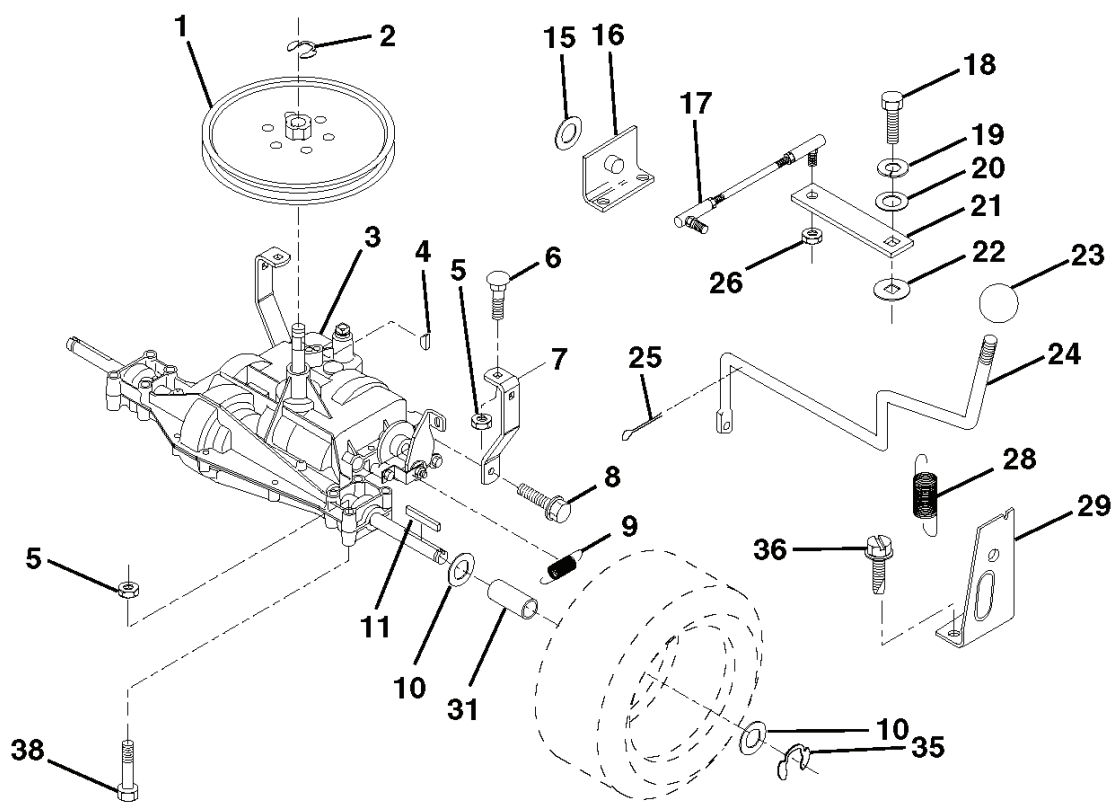

REPAIR PARTS

TRACTOR - - MODEL NO. LT125 (HE12536C), PRODUCT NO. 954 17 00-01
ELECTRICAL

REF.	PART NO.	DESCRIPTION	REMARK	QTY.	KIT
1	873640400	NUT		1	
2	532108423	CABLE ASSY		1	
3	532144924	BATTERY		1	
4	532069180	NUT		1	
5	532108236	BRACKET		1	
6	532109553	SWITCH		1	
7	532146374	HOLDER		1	
8	817021008	SCREW		1	
9	532140401	KEY		1	
10	532141226	COVER		1	
11	532140400	NUT		1	
12	532144921	SWITCH		1	
15	532121305	SWITCH		1	
17	532108824	FUSE		1	
18	532128353	CABLE ASSY		1	
19	532146063	HARNESS		1	
20	873350400	NUT		1	
21	810090400	WASHER		1	
22	871110408	BOLT		1	
24	532131563	COVER		1	
25	532145673	SOLENOID		1	
26	874760412	BOLT		1	
30	873510400	NUT		1	
36	811150400	LOCKWASHER		1	
39	532141735	BRACKET		1	
55	817490508	SCREW		1	
70	532140413	HARNESS		1	

REPAIR PARTS

TRACTOR - - MODEL NO. LT125 (HE12536C), PRODUCT NO. 954 17 00-01
MOWER LIFT LEVER

REF.	PART NO.	DESCRIPTION	REMARK	QTY.	KIT
1	532126470	CLIP		1	
2	532122018	HOLDER		1	
3	871110408	BOLT		1	
4	873680600	NUT		1	
5	532145187	CONTROL		1	
6	532106451	BOLT		1	
7	532135371	LEVER		1	
8	874760636	BOLT		1	
9	532121930	LINK		1	
10	876020412	SPLIT PIN		1	
11	819131316	WASHER		1	
12	532131861	HANDLE		1	
13	532139352	LIFT HANDLE		1	
14	532123496	SPRING		1	
15	819131212	WASHER		1	
16	532124961	CLIP		1	
17	532127359	LINK		1	
18	532142028	BRACKET		1	
19	873640400	NUT		1	
20	874760644	BOLT		1	
23	876020416	SPLIT PIN		1	
24	819171612	WASHER		1	
25	532121933	SPACER		1	
26	532141470	ROD		1	
27	532106932	KNOB		1	
28	876020312	SPLIT PIN		1	
29	532131655	LINK		1	
30	873350600	NUT		1	
31	819132012	WASHER		1	