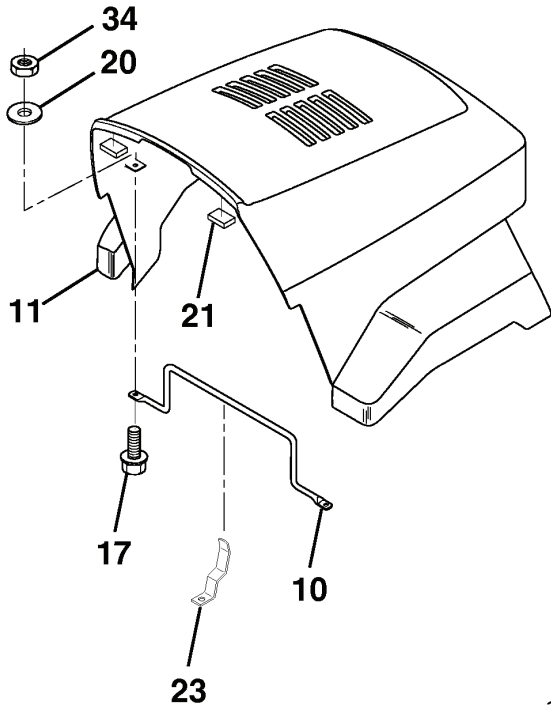

REPAIR PARTS

TRACTOR - - MODEL NO. LT125 (HE12536C), PRODUCT NO. 954 17 00-01
FRONT AXLE

REF.	PART NO.	DESCRIPTION	REMARK	QTY.	KIT
1	532121232	HUB CAP		1	
2	812000029	RETAINER RING		1	
3	532121748	WASHER		1	
4	532124937	BEARING COL. STRG.		1	
5	532142033	AXLE		1	
6	532124931	WASHER		1	
7	532161826	SPINDLE		1	
8	532121749	WASHER		1	
9	876020412	SPLIT PIN		1	
10	819131316	WASHER		1	
11	532126847	BUSHING		1	
12	532130465	ROD		1	
13	532161827	SPINDLE		1	
14	874011056	BOLT		1	
15	873901000	NUT		1	
16	532110438	SPACER		1	
17	532124836	NIPPLE		1	
18	819272016	WASHER		1	

REPAIR PARTS

TRACTOR - - MODEL NO. LT125 (HE12536C), PRODUCT NO. 954 17 00-01
HOOD

REF.	PART NO.	DESCRIPTION	REMARK	QTY.	KIT
6	532140051	BRACKET		1	
7	532140050	BRACKET		1	
10	532130850	BRACE		1	
11	532140142	HOOD		1	
12	532157066	LENS		1	
13	532156871	GRILL		1	
17	874780410	BOLT		1	
20	819091016	WASHER		1	
21	532126938	DAMPER		1	
22	532157066	LENS		1	
23	532139969	LATCH		1	
24	532142873	BRACKET		1	
26	532052921	CLIP		1	
28	811050400	WASHER		1	
33	532131319	PLUG		1	
34	873680400	NUT		1	
35	817490512	SCREW		1	
36	532128445	BRACKET		1	

REPAIR PARTS

TRACTOR - - MODEL NO. LT125 (HE12536C), PRODUCT NO. 954 17 00-01
DASH

REF.	PART NO.	DESCRIPTION	REMARK	QTY.	KIT
1	532142187	TANK CAP		1	
2	532138394	FUEL TANK		1	
3	532123487	HOSE CLAMP		1	
4	532008544	LINE FUEL LT 10/36		1	
5	532008548	HOSE		1	
6	873640400	NUT		1	
7	532124996	CLIP		1	
8	819091216	WASHER		1	
9	874760428	BOLT		1	
10	819091413	WASHER		1	
11	532121249	SPACER		1	
12	532003720	SPRING		1	
13	532126450	CLIP		1	
14	532126115	KNOB		1	
15	532122023	SEGMENT		1	
16	532124346	NUT		1	
17	872110404	BOLT		1	
18	532130745	BRACKET		1	
19	532134744	CROSS BRACE		1	
20	817060408	SCREW		1	
21	532134014	PLUG		1	