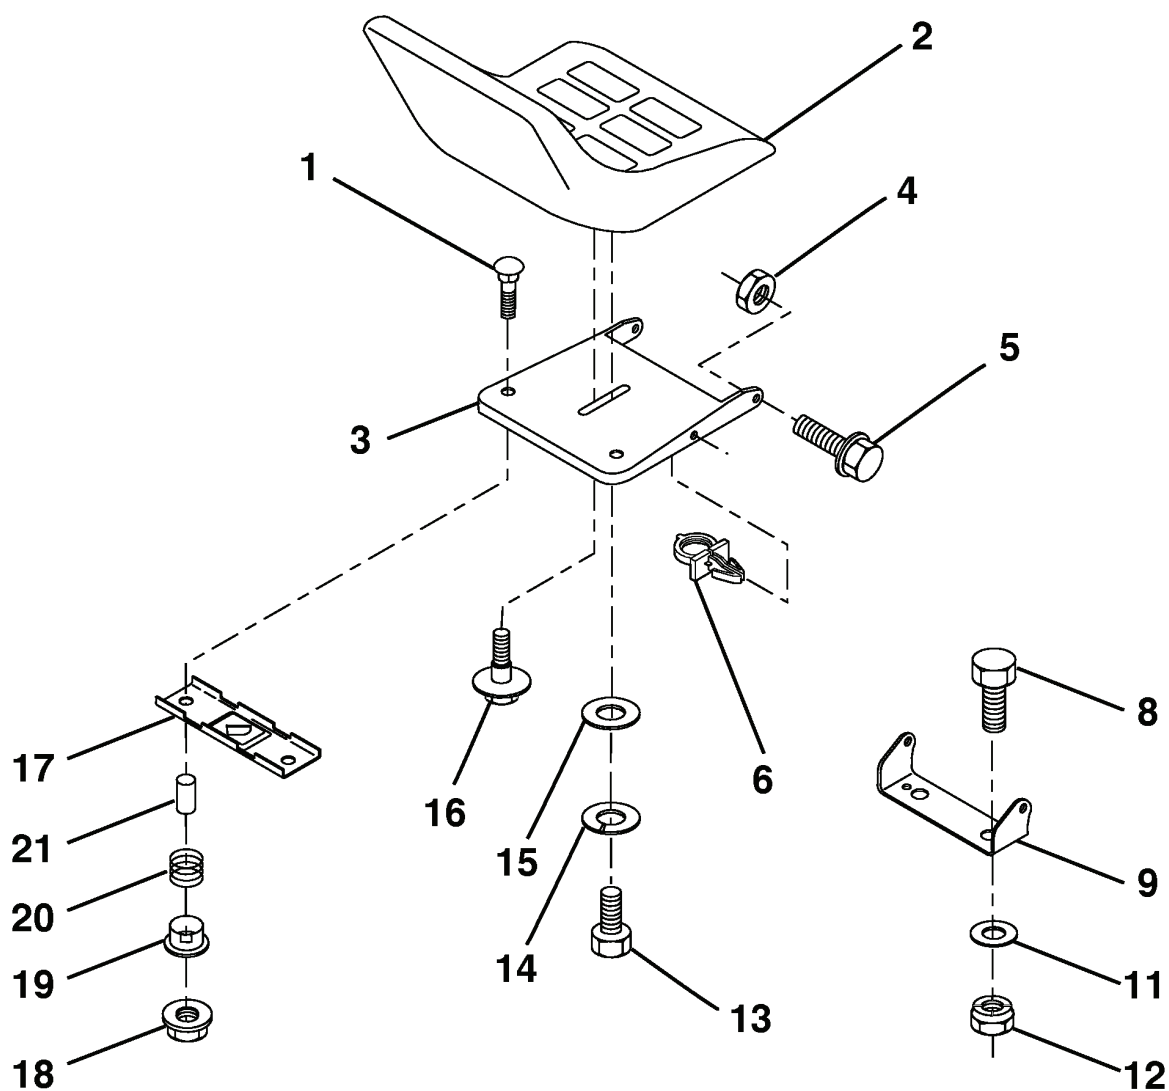

REPAIR PARTS

TRACTOR - - MODEL NO. LT125 (HE12536C), PRODUCT NO. 954 17 00-01

WHEELS & TIRES

REF.	PART NO.	DESCRIPTION	REMARK	QTY.	KIT
1	532059192	CAP VALVE		1	
2	532065139	NIPPLE		1	
3	532124957	FITTING		1	
4	532137422	TIRE		1	
4	532132703	TIRE		1	
5	532059904	HOSE		1	
5	532008134	HOSE		1	
6	532142039	RIM, FRONT		1	
6	532141652	RIM, REAR		1	
7	532104757	HUB CAP		1	
8	532124959	BEARING		1	
9	532121748	WASHER		1	
	532144334	SEALING FOAM		1	

REPAIR PARTS

TRACTOR - - MODEL NO. LT125 (HE12536C), PRODUCT NO. 954 17 00-01
FENDER/CHASSIS

REF.	PART NO.	DESCRIPTION	REMARK	QTY.	KIT
1	532156417	BOX		1	
2	819132012	WASHER		1	
3	817490612	SCREW		1	
4	532124181	SPRING		1	
5	532125142	PLATE		1	
7	532124144	MAT		1	
8	817490512	SCREW		1	
9	532126997	BRACKET		1	
10	532139783	BAR		1	
11	532124346	NUT		1	
12	532145190	FRAME		1	
15	873640400	NUT		1	
16	532141736	SWITCH		1	
17	532140782	DRAWBAR		1	
18	532126470	CLIP		1	
19	532141393	COVER		1	
20	819091413	WASHER		1	
25	817190516	SCREW		1	

REPAIR PARTS

TRACTOR -- MODEL NO. LT125 (HE12536C), PRODUCT NO. 954 17 00-01
SEAT

REF.	PART NO.	DESCRIPTION	REMARK	QTY.	KIT
1	872050412	BOLT		1	
2	532140838	SEAT		1	
3	532155925	BRACKET		1	
4	873800500	LOCK NUT		1	
5	532153236	SCREW		1	
6	532145006	CLIP		1	
8	874760616	BOLT		1	
9	532140551	BRACKET		1	
11	819133210	WASHER		1	
12	873800600	NUT		1	
13	874780814	BOLT		1	
14	810040800	WASHER		1	
15	819171912	WASHER		1	
16	532127018	BOLT		1	
17	532121246	BRACKET		1	
18	532123976	LOCKNUT		1	
19	532121248	BUSHING		1	
20	532121250	SPRING		1	
21	532134300	SPACER		1	