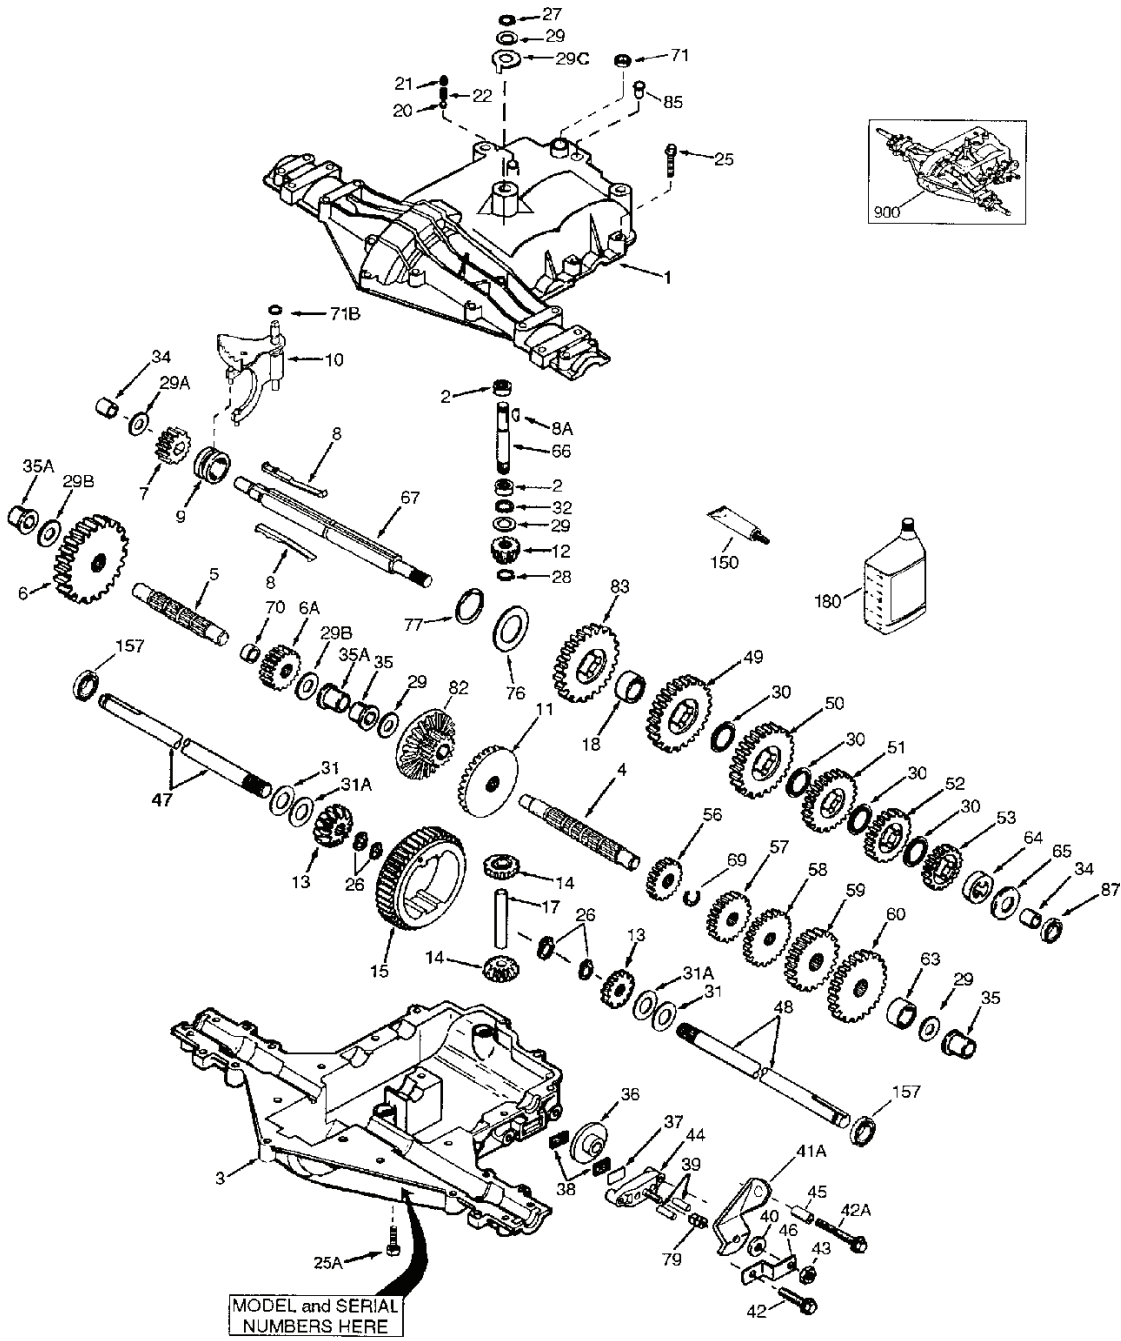

REPAIR PARTS

TRACTOR - - MODEL NO. LT125 (HE12536C), PRODUCT NO. 954 17 00-01
MOWER LIFT LEVER

REF.	PART NO.	DESCRIPTION	REMARK	QTY.	KIT
1	532126470	CLIP		1	
2	532122018	HOLDER		1	
3	871110408	BOLT		1	
4	873680600	NUT		1	
5	532145187	CONTROL		1	
6	532106451	BOLT		1	
7	532135371	LEVER		1	
8	874760636	BOLT		1	
9	532121930	LINK		1	
10	876020412	SPLIT PIN		1	
11	819131316	WASHER		1	
12	532131861	HANDLE		1	
13	532139352	LIFT HANDLE		1	
14	532123496	SPRING		1	
15	819131212	WASHER		1	
16	532124961	CLIP		1	
17	532127359	LINK		1	
18	532142028	BRACKET		1	
19	873640400	NUT		1	
20	874760644	BOLT		1	
23	876020416	SPLIT PIN		1	
24	819171612	WASHER		1	
25	532121933	SPACER		1	
26	532141470	ROD		1	
27	532106932	KNOB		1	
28	876020312	SPLIT PIN		1	
29	532131655	LINK		1	
30	873350600	NUT		1	
31	819132012	WASHER		1	

REF.	PART NO.	DESCRIPTION	REMARK	QTY.	KIT
1	532123385	PULLEY		1	
2	812000028	CLIP		1	
4	532125096	WOODRUFF KEY		1	
5	873680500	NUT		1	
6	872140506	BOLT		1	
7	532123378	HOLDER		1	
8	817490512	SCREW		1	
9	532146682	SPRING		1	
10	532121749	WASHER		1	
11	532123583	KEY		1	
15	819171616	WASHER		1	
16	532124600	BRACKET		1	
17	532126293	JOINT		1	
18	874550412	BOLT		1	
19	810040400	WASHER		1	
20	819091210	WASHER		1	
21	532126292	LEVER		1	
22	532105701	WASHER		1	
23	532106933	KNOB		1	
24	532128215	GEAR LEVER		1	
25	876020416	SPLIT PIN		1	
26	873810500	NUT		1	
28	532128085	SPRING		1	
29	532128084	BRACKET		1	
31	532137057	SPACER		1	
35	812000001	RETAINER RING		1	
36	817720408	SCREW		1	
38	874490544	SCREW		1	