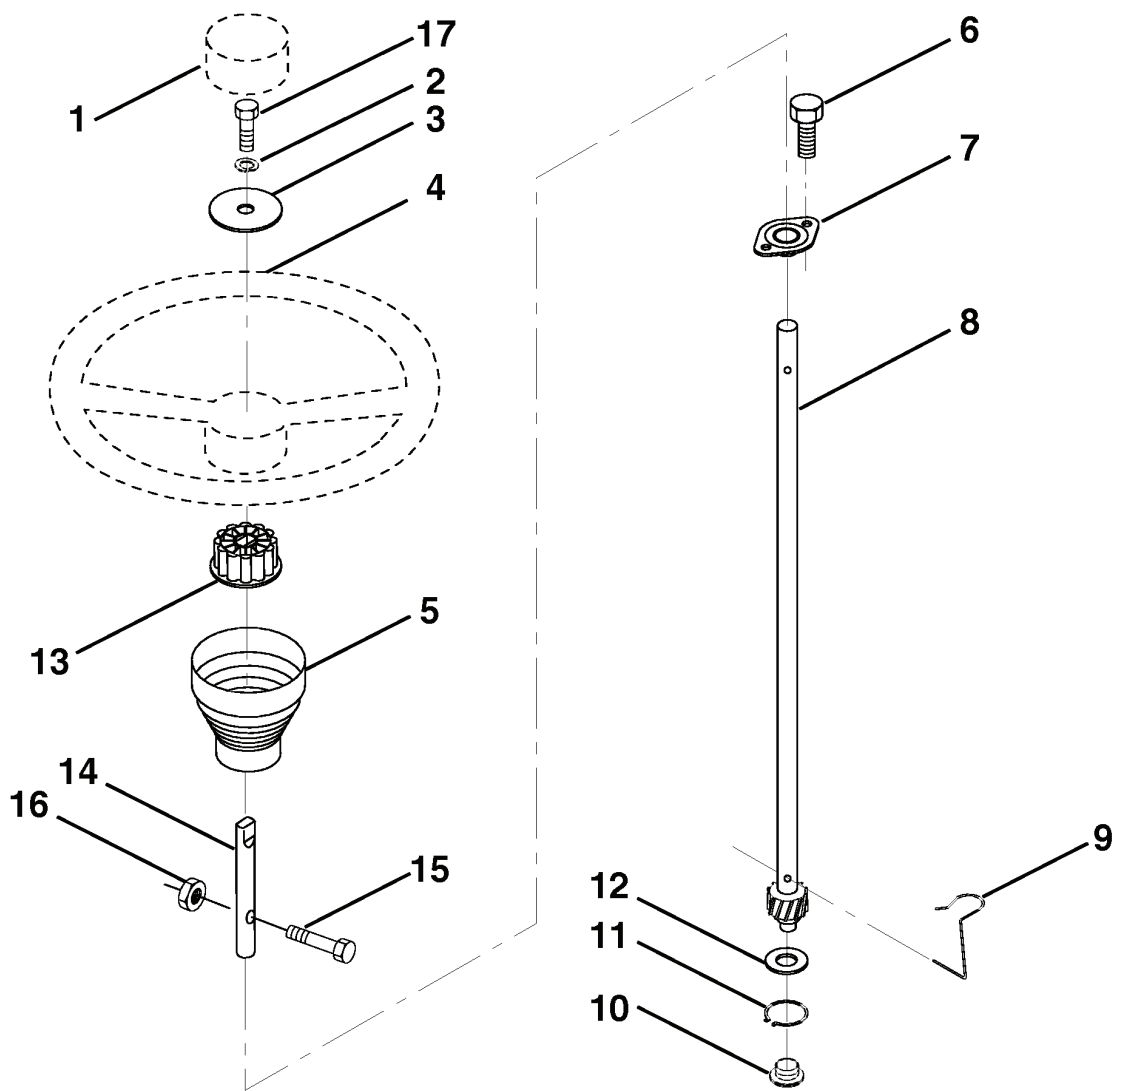

REPAIR PARTS

TRACTOR - - MODEL NO. LT125 (HE12536C), PRODUCT NO. 954 17 00-01
DASH

REF.	PART NO.	DESCRIPTION	REMARK	QTY.	KIT
1	532142187	TANK CAP		1	
2	532138394	FUEL TANK		1	
3	532123487	HOSE CLAMP		1	
4	532008544	LINE FUEL LT 10/36		1	
5	532008548	HOSE		1	
6	873640400	NUT		1	
7	532124996	CLIP		1	
8	819091216	WASHER		1	
9	874760428	BOLT		1	
10	819091413	WASHER		1	
11	532121249	SPACER		1	
12	532003720	SPRING		1	
13	532126450	CLIP		1	
14	532126115	KNOB		1	
15	532122023	SEGMENT		1	
16	532124346	NUT		1	
17	872110404	BOLT		1	
18	532130745	BRACKET		1	
19	532134744	CROSS BRACE		1	
20	817060408	SCREW		1	
21	532134014	PLUG		1	

REPAIR PARTS

TRACTOR - - MODEL NO. LT125 (HE12536C), PRODUCT NO. 954 17 00-01
STEERING WHEEL

REF.	PART NO.	DESCRIPTION	REMARK	QTY.	KIT
1	532124416	INSERT		1	
2	810040600	WASHER		1	
3	819133808	WASHER		1	
4	532124415	STEERING WHEEL		1	
5	532127396	SLEEVE		1	
6	532152927	SCREW		1	
7	532155104	BUSHING		1	
8	532147391	ROD		1	
9	532124210	CLIP		1	
10	532123438	BUSHING		1	
11	812000045	RETAINER RING		1	
12	819211616	WASHER		1	
13	532100711	ADAPTER		1	
14	532153720	STEERING PINION		1	
15	874780520	BOLT		1	
16	873800500	LOCK NUT		1	
17	874780616	BOLT		1	

REPAIR PARTS

TRACTOR - - MODEL NO. LT125 (HE12536C), PRODUCT NO. 954 17 00-01

WHEELS & TIRES

REF.	PART NO.	DESCRIPTION	REMARK	QTY.	KIT
1	532059192	CAP VALVE		1	
2	532065139	NIPPLE		1	
3	532124957	FITTING		1	
4	532137422	TIRE		1	
4	532132703	TIRE		1	
5	532059904	HOSE		1	
5	532008134	HOSE		1	
6	532142039	RIM, FRONT		1	
6	532141652	RIM, REAR		1	
7	532104757	HUB CAP		1	
8	532124959	BEARING		1	
9	532121748	WASHER		1	
	532144334	SEALING FOAM		1	