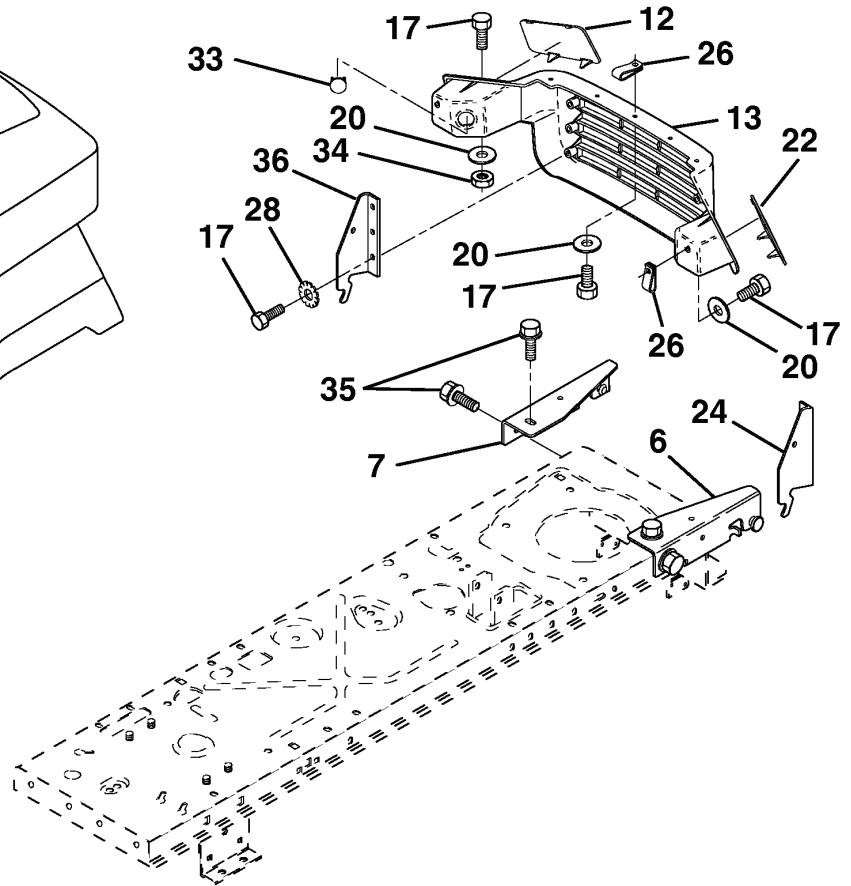

REPAIR PARTS

TRACTOR - - MODEL NO. LT125 (HE12536C), PRODUCT NO. 954 17 00-01
FRONT AXLE

REF.	PART NO.	DESCRIPTION	REMARK	QTY.	KIT
1	532121232	HUB CAP		1	
2	812000029	RETAINER RING		1	
3	532121748	WASHER		1	
4	532124937	BEARING COL. STRG.		1	
5	532142033	AXLE		1	
6	532124931	WASHER		1	
7	532161826	SPINDLE		1	
8	532121749	WASHER		1	
9	876020412	SPLIT PIN		1	
10	819131316	WASHER		1	
11	532126847	BUSHING		1	
12	532130465	ROD		1	
13	532161827	SPINDLE		1	
14	874011056	BOLT		1	
15	873901000	NUT		1	
16	532110438	SPACER		1	
17	532124836	NIPPLE		1	
18	819272016	WASHER		1	

REPAIR PARTS

TRACTOR - - MODEL NO. LT125 (HE12536C), PRODUCT NO. 954 17 00-01
HOOD

REF.	PART NO.	DESCRIPTION	REMARK	QTY.	KIT
6	532140051	BRACKET		1	
7	532140050	BRACKET		1	
10	532130850	BRACE		1	
11	532140142	HOOD		1	
12	532157066	LENS		1	
13	532156871	GRILL		1	
17	874780410	BOLT		1	
20	819091016	WASHER		1	
21	532126938	DAMPER		1	
22	532157066	LENS		1	
23	532139969	LATCH		1	
24	532142873	BRACKET		1	
26	532052921	CLIP		1	
28	811050400	WASHER		1	
33	532131319	PLUG		1	
34	873680400	NUT		1	
35	817490512	SCREW		1	
36	532128445	BRACKET		1	

REPAIR PARTS

TRACTOR - - MODEL NO. LT125 (HE12536C), PRODUCT NO. 954 17 00-01
DASH

REF.	PART NO.	DESCRIPTION	REMARK	QTY.	KIT
1	532142187	TANK CAP		1	
2	532138394	FUEL TANK		1	
3	532123487	HOSE CLAMP		1	
4	532008544	LINE FUEL LT 10/36		1	
5	532008548	HOSE		1	
6	873640400	NUT		1	
7	532124996	CLIP		1	
8	819091216	WASHER		1	
9	874760428	BOLT		1	
10	819091413	WASHER		1	
11	532121249	SPACER		1	
12	532003720	SPRING		1	
13	532126450	CLIP		1	
14	532126115	KNOB		1	
15	532122023	SEGMENT		1	
16	532124346	NUT		1	
17	872110404	BOLT		1	
18	532130745	BRACKET		1	
19	532134744	CROSS BRACE		1	
20	817060408	SCREW		1	
21	532134014	PLUG		1	