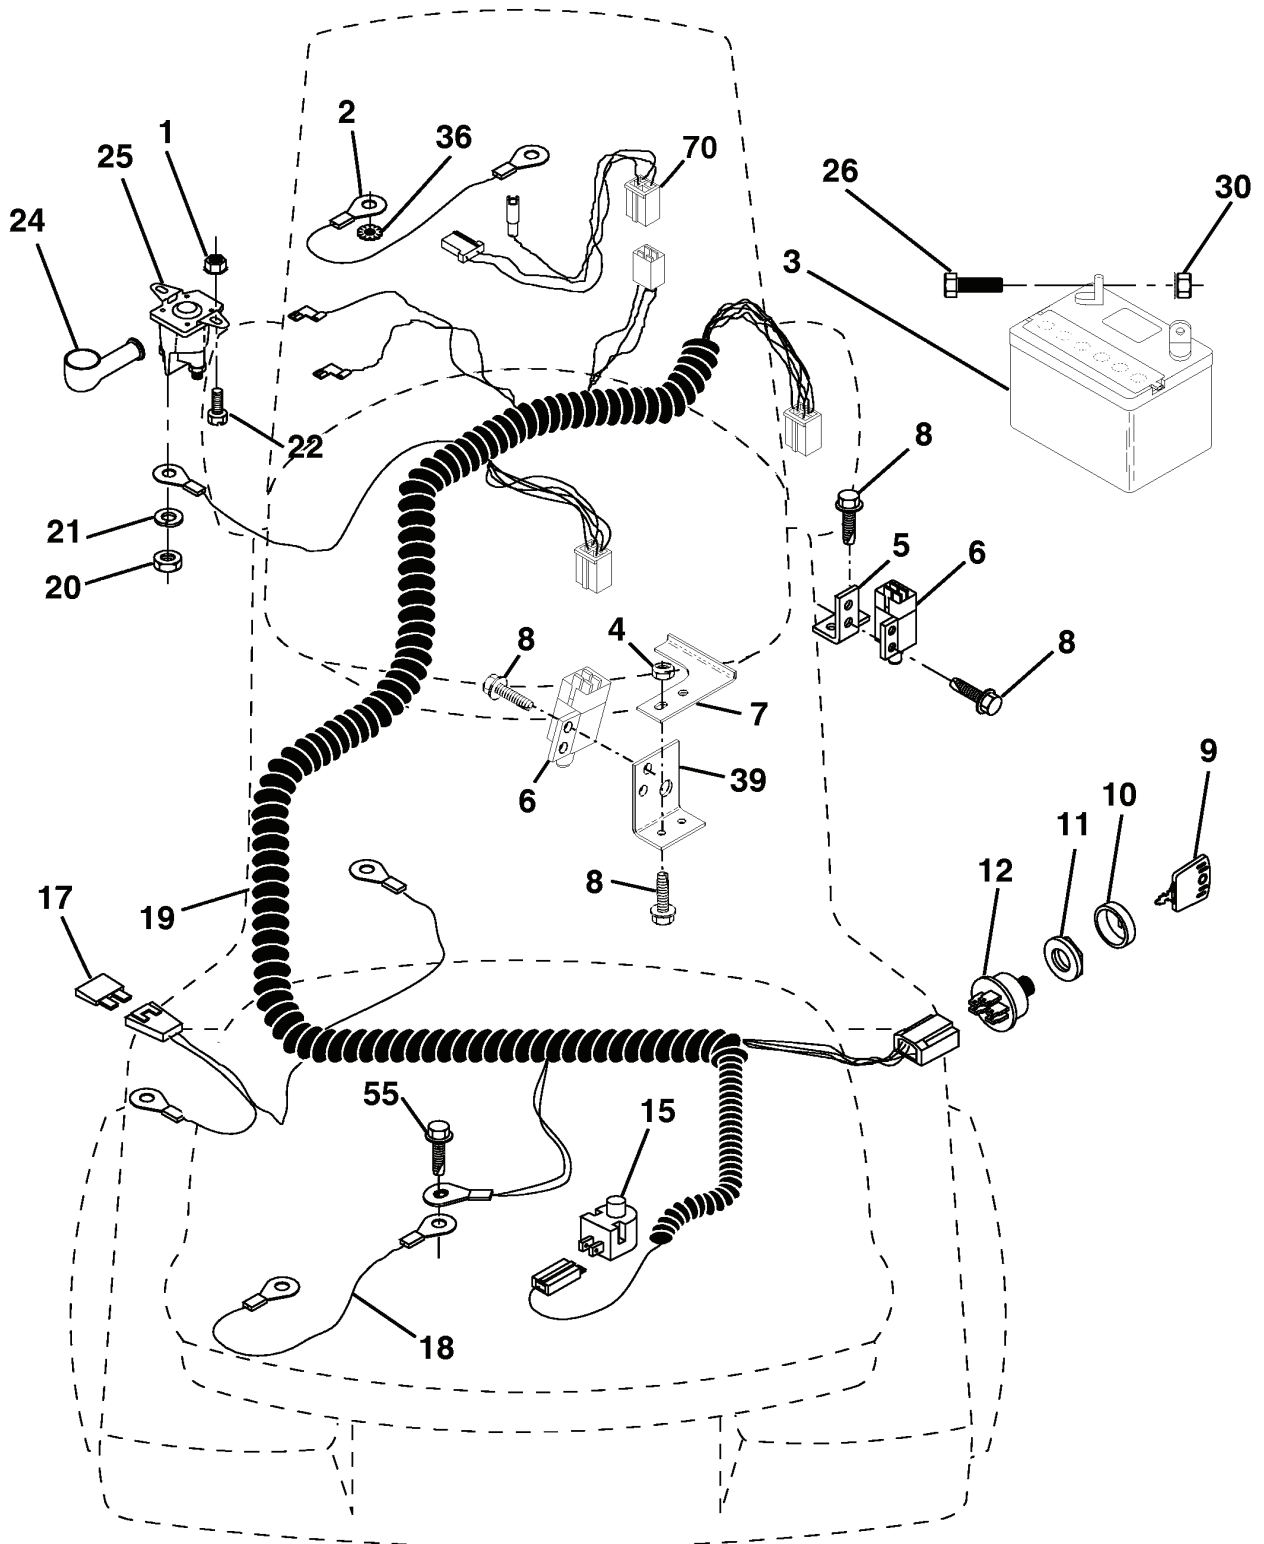

REPAIR PARTS

TRACTOR - - MODEL NO. LT125 (HE12536C), PRODUCT NO. 954 17 00-01
ELECTRICAL

REF.	PART NO.	DESCRIPTION	REMARK	QTY.	KIT
1	873640400	NUT		1	
2	532108423	CABLE ASSY		1	
3	532144924	BATTERY		1	
4	532069180	NUT		1	
5	532108236	BRACKET		1	
6	532109553	SWITCH		1	
7	532146374	HOLDER		1	
8	817021008	SCREW		1	
9	532140401	KEY		1	
10	532141226	COVER		1	
11	532140400	NUT		1	
12	532144921	SWITCH		1	
15	532121305	SWITCH		1	
17	532108824	FUSE		1	
18	532128353	CABLE ASSY		1	
19	532146063	HARNESS		1	
20	873350400	NUT		1	
21	810090400	WASHER		1	
22	871110408	BOLT		1	
24	532131563	COVER		1	
25	532145673	SOLENOID		1	
26	874760412	BOLT		1	
30	873510400	NUT		1	
36	811150400	LOCKWASHER		1	
39	532141735	BRACKET		1	
55	817490508	SCREW		1	
70	532140413	HARNESS		1