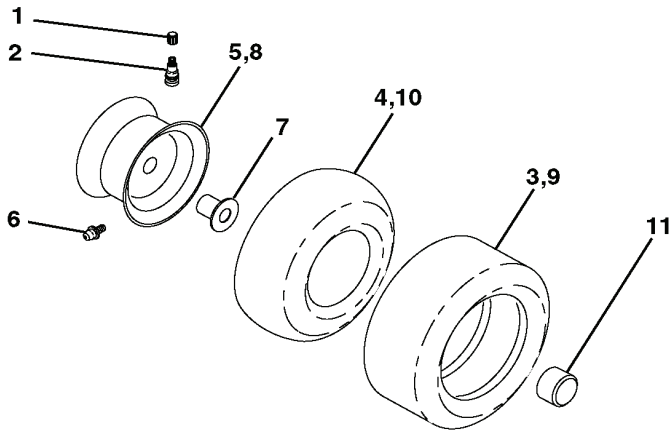

---

REF.	PART NO.	DESCRIPTION	REMARK	QTY.	KIT
166	532166880	SCREW		1	
168	532165492	BOLT		1	
169	532165580	RETAINER		1	
170	532178394	KEEPER		1	
197	532169613	SLEEVE		1	
198	532169593	WASHER		1	
202	872110614	BOLT		1	
212	532145212	NUT		1	

# REPAIR PARTS

TRACTOR - MODEL NO. LT125 (HAU12536B), PRODUCT NO. 954 17 00-94  
CHASSIS AND ENCLOSURES

REF.	PART NO.	DESCRIPTION	REMARK	QTY.	KIT
1	532174619	FRAME		1	
2	532176554	PLATE		1	
3	817060612	SCREW		1	
5	532155272	DAMPER		1	
9	532171853	DASH		1	
10	872140608	BOLT		1	
11	532174996	DASHBOARD		1	
12	532145660	CLIP		1	
13	532181719	DASHBOARD		1	
14	817490608	SCREW		1	
17	532162237	HOOD		1	
18	532184921	BUMPER		1	
26	873800600	NUT		1	
28	532179845	GRILLE		1	
29	532176645	LENS		1	
30	532180507	FENDER		1	
31	532139976	BRACKET		1	
37	817490508	SCREW		1	
38	532175710	BRACKET		1	
51	873800400	NUT		1	
52	819091416	WASHER		1	
53	532144697	BRACKET		1	
54	532161464	SCREW		1	
55	532144696	BRACKET		1	
57	874780412	BOLT		1	
58	532150127	AIR CONDUCTOR		1	
60	872140606	BOLT		1	
64	532154798	PANEL		1	
74	873680600	NUT		1	
142	532175702	PLATE		1	
143	532154966	BRACKET		1	
144	532175582	BRACKET		1	
145	532156524	SHAFT		1	
206	532170165	BOLT		1	
207	817670508	SCREW		1	
208	817670608	SCREW		1	
209	817000612	SCREW		1	
212	532156229	REFLECTOR		1	
--	532005479	PLUG		1	

### WHEELS & TIRES

---

REF.	PART NO.	DESCRIPTION	REMARK	QTY.	KIT
1	532059192	CAP VALVE		1	
2	532065139	NIPPLE		1	
3	532106222	TIRE		1	
4	532059904	HOSE		1	
5	532138336	RIM		1	
6	532124957	FITTING		1	
7	532124959	BEARING		1	
8	532138337	RIM SPROCKET		1	
9	532124635	TIRE		1	
10	532124926	HOSE		1	
11	532175039	HUB CAP		1	
--	532144334	SEALING FOAM		1	