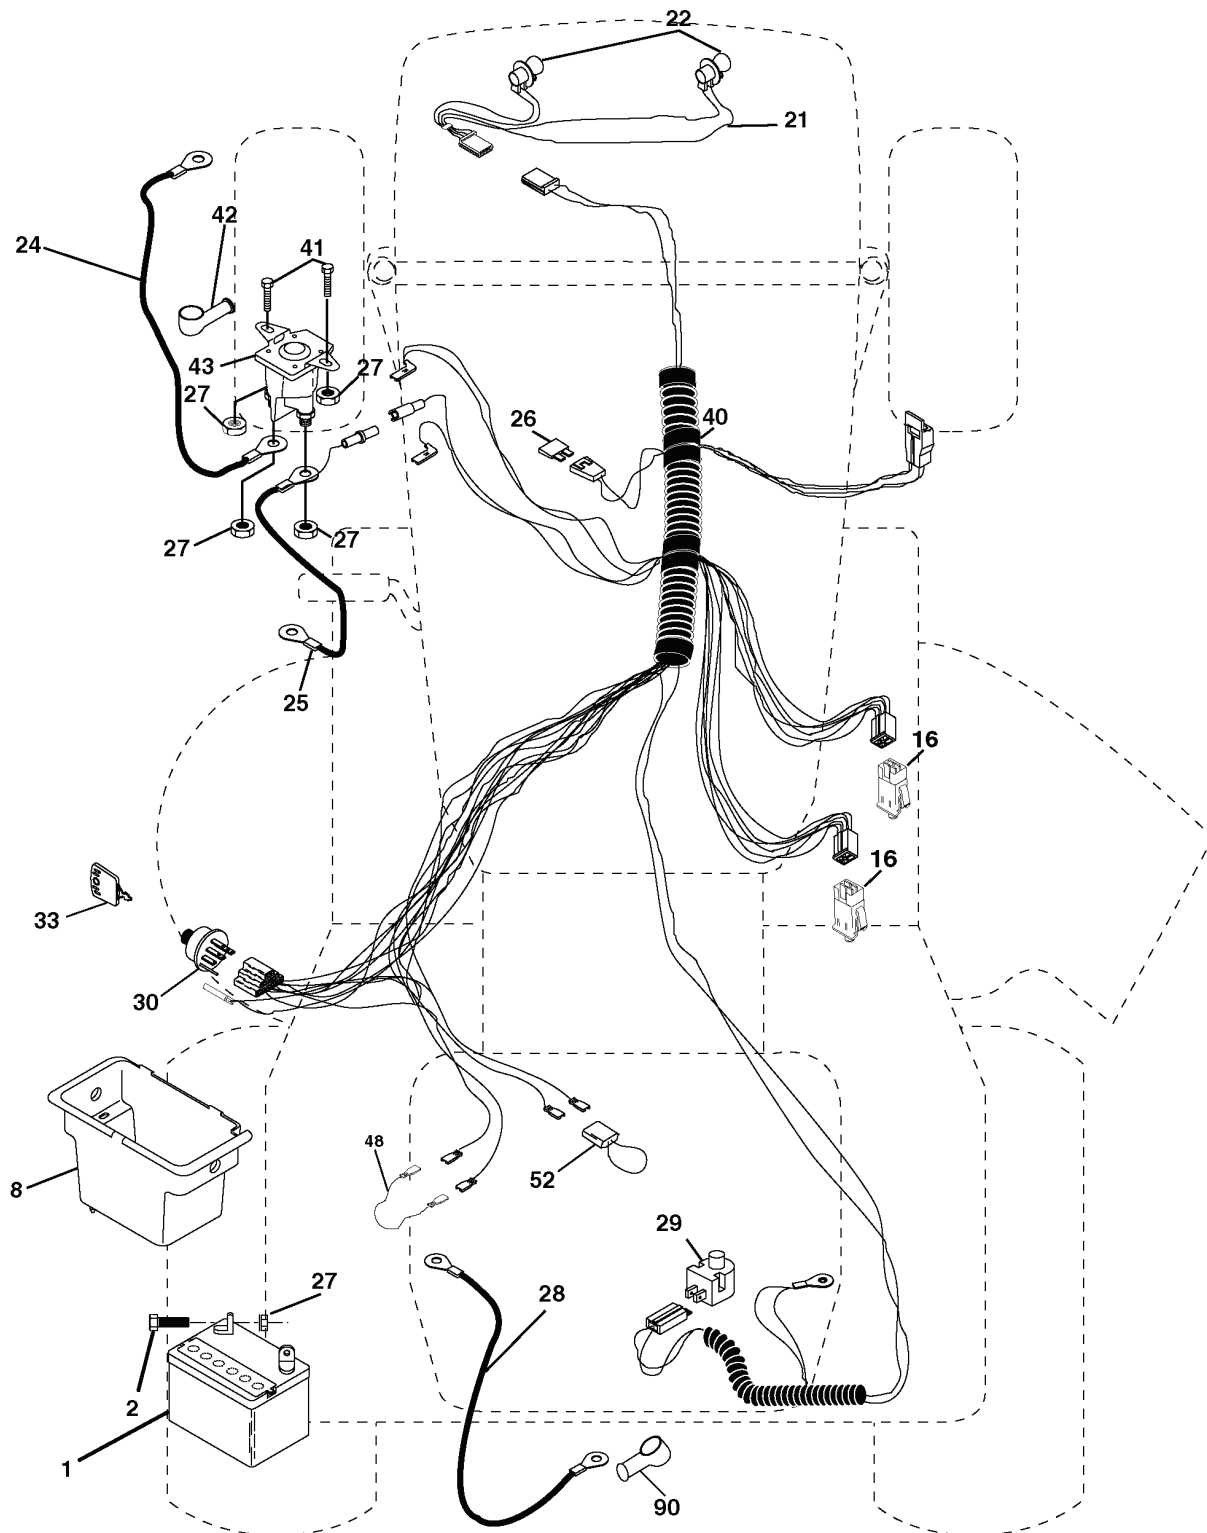

### WHEELS & TIRES

---

REF.	PART NO.	DESCRIPTION	REMARK	QTY.	KIT
1	532059192	CAP VALVE		1	
2	532065139	NIPPLE		1	
3	532106222	TIRE		1	
4	532059904	HOSE		1	
5	532138336	RIM		1	
6	532124957	FITTING		1	
7	532124959	BEARING		1	
8	532138337	RIM SPROCKET		1	
9	532124635	TIRE		1	
10	532124926	HOSE		1	
11	532175039	HUB CAP		1	
--	532144334	SEALING FOAM		1	

# REPAIR PARTS

TRACTOR - MODEL NO. LT125 (HAU12536B), PRODUCT NO. 954 17 00-94  
ENGINE

---

REF.	PART NO.	DESCRIPTION	REMARK	QTY.	KIT
1	532170551	THROTTLE CONTROL		1	
2	817720408	SCREW		1	
4	532179758	MUFFLER		1	
13	532165291	GASKET		1	
14	532148456	TUBE		1	
16	811050600	WASHER		1	
23	532169837	HEAT SHIELD		1	
29	532137180	SPARK ARRESTER KIT		1	
31	532184900	FUEL TANK ASSY		1	
32	532140527	FUEL CAP		1	
33	532123487	HOSE CLAMP		1	
37	532137040	HOSE		1	
38	532181654	PLUG		1	
40	532124028	BUSHING		1	
44	817670412	SCREW		1	
45	817000612	SCREW		1	
46	819091416	WASHER		1	
72	532183906	SCREW		1	
78	817060620	SCREW		1	
81	873510400	NUT		1	

# REPAIR PARTS

TRACTOR - MODEL NO. LT125 (HAU12536B), PRODUCT NO. 954 17 00-94  
ELECTRICAL

---

REF.	PART NO.	DESCRIPTION	REMARK	QTY.	KIT
1	532163465	BATTERY		1	
2	874760412	BOLT		1	
8	532176689	BATTERY BOX		1	
16	532176138	MICRO SWITCH		1	
21	532175685	HARNESS		1	
22	532004152	BULB		1	
24	532124780	CABLE		1	
25	532146147	CABLE		1	
26	532175158	FUSE		1	
27	873510400	NUT		1	
28	532124773	CABLE		1	
29	532121305	SWITCH		1	
30	532175566	SWITCH		1	
33	532140401	KEY		1	
40	532179720	HARNESS		1	
41	871110408	BOLT		1	
42	532131563	COVER		1	
43	532178861	SOLENOID		1	
48	532140844	ADAPTER		1	
52	532141940	WIRE		1	
90	532180449	COVER		1	