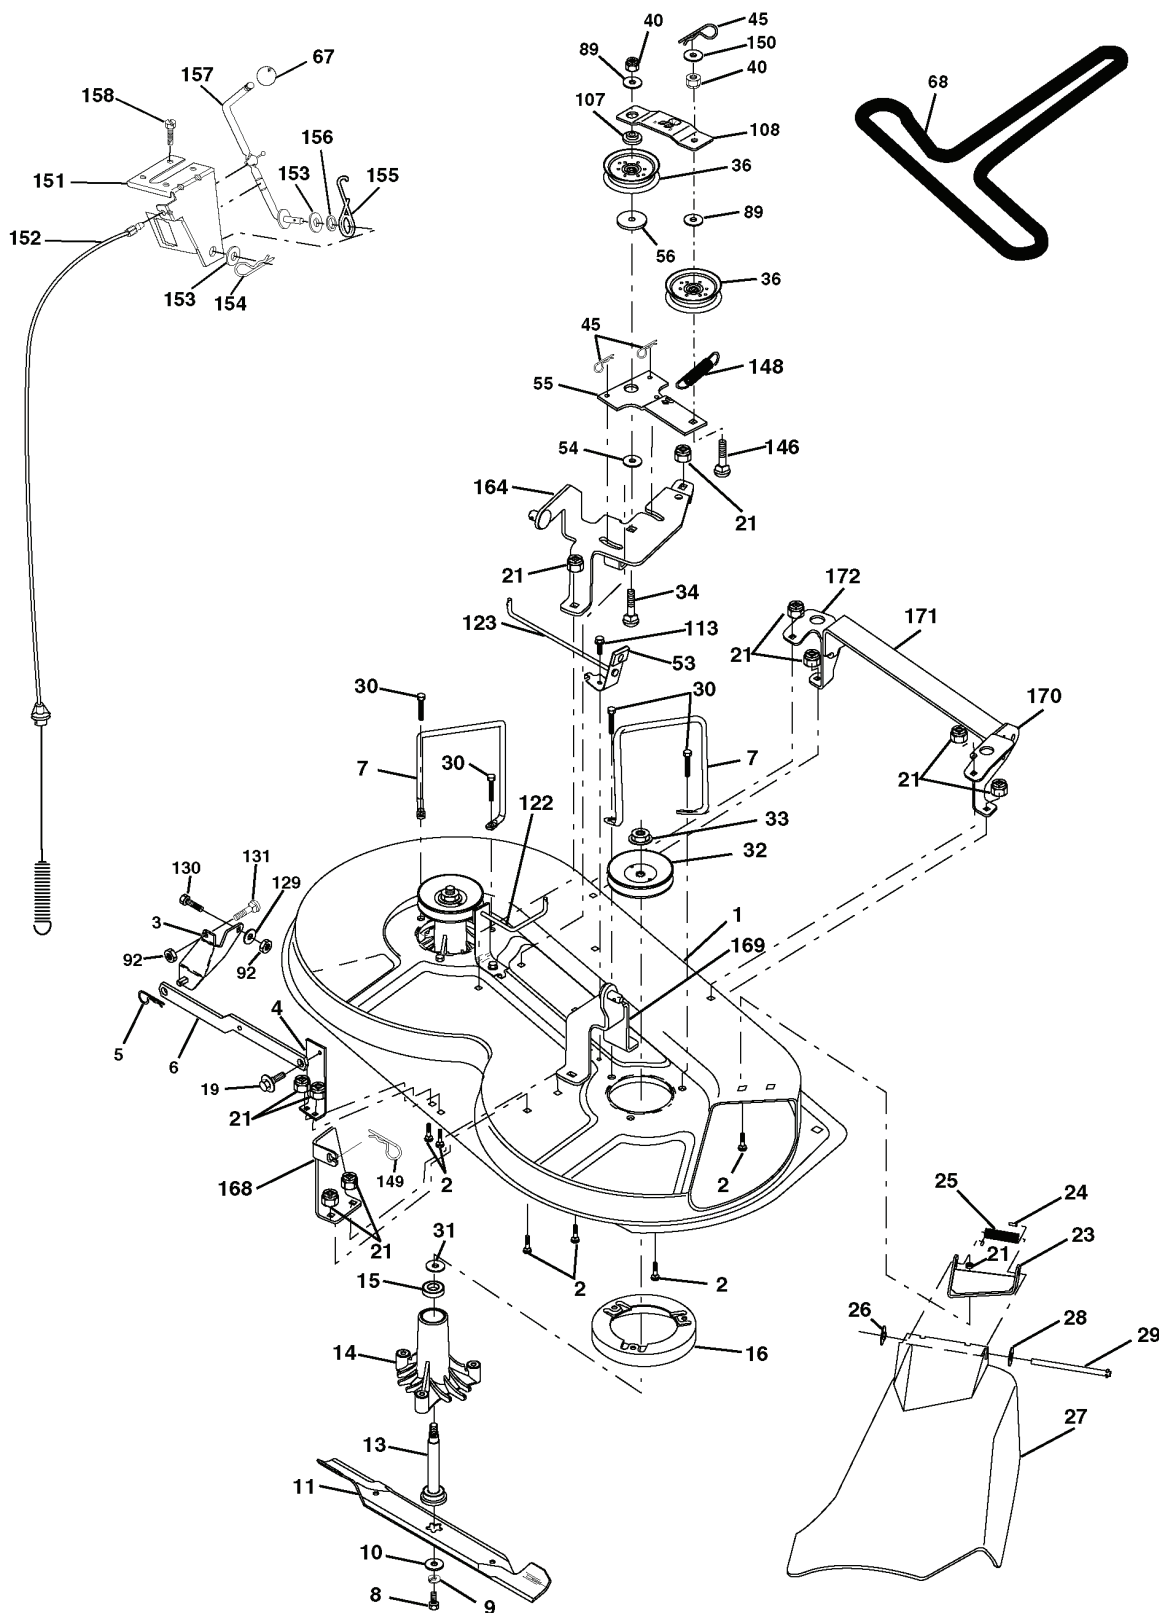

REPAIR PARTS

TRACTOR - MODEL NO. LT125 (HAU12536B), PRODUCT NO. 954 17 00-94
MOWER DECK

REF.	PART NO.	DESCRIPTION	REMARK	QTY.	KIT
1	532174595	MOWER DECK ASSY		1	
2	872140506	BOLT		1	
3	532138017	BRACKE		1	
4	532175654	BRACKET		1	
5	532124670	RETAINER RING		1	
6	532178024	LEVER		1	
7	532140608	HOLDER		1	
8	532850857	BOLT		1	
9	810030600	WASHER		1	
10	532140296	WASHER		1	
11	532138496	RIDE ON BLADE		1	
532 1401-01	532140101	RIDE ON BLADE		1	
532 1384-96	532138496	RIDE ON BLADE		1	
13	532137645	SHAFT		1	
14	532128774	BEARING HOUSING		1	
15	532110485	BEARING		1	
16	532174493	STRIPPER.MANDREL.BLACK		1	
19	532132827	SPEC.BOLT		1	
21	873680500	NUT		1	
23	532136631	BRACKET		1	
24	532105304	HUB CAP		1	
25	532123713	SPRING		1	
26	532110452	NUT		1	
27	532176162	SHIELD		1	
28	819111016	WASHER		1	
29	532121980	ROD		1	
30	532173984	SCREW		1	
31	532129963	WASHER		1	
32	532153531	PULLEY		1	
33	532178342	NUT		1	
34	872110614	BOLT		1	
36	532131494	PULLEY		1	
40	873680600	NUT		1	
45	532124788	RETAINER RING		1	
53	532130840	BRAKE LEVER		1	
54	532178515	WASHER		1	
55	532133840	LEVER		1	
56	532165723	SPACER		1	
67	532106932	KNOB		1	
68	532174978	BELT		1	
69	876020312	SPLIT PIN		1	
89	819131612	WASHER		1	
92	873800600	NUT		1	
107	532133502	SPACER		1	
108	532133503	LEVER		1	
113	817490508	SCREW		1	
122	532174505	ROD		1	
123	532174504	ROD		1	
129	819131312	WASHER		1	
130	874780616	BOLT		1	
131	872140608	BOLT		1	
146	532165891	BOLT		1	
148	532169022	SPRING		1	
149	532165898	SPRING		1	
150	819091216	WASHER		1	
151	532169670	BRACKET		1	
152	532176079	CABLE		1	
153	532169674	WASHER		1	
154	532169675	PIN		1	
155	532169671	SPRING		1	
156	532169672	SPACER		1	
157	532169669	CONTROL		1	
158	817720408	SCREW		1	
164	532174976	BRACKET		1	
168	532172377	BRACKET		1	
169	532174977	BRACKET		1	
170	532172359	BRACKET		1	
171	532165237	ROD		1	
172	532172355	BRACKET		1	
--	532130794	MANDREL		1	
--	532175254	HOUSING		1