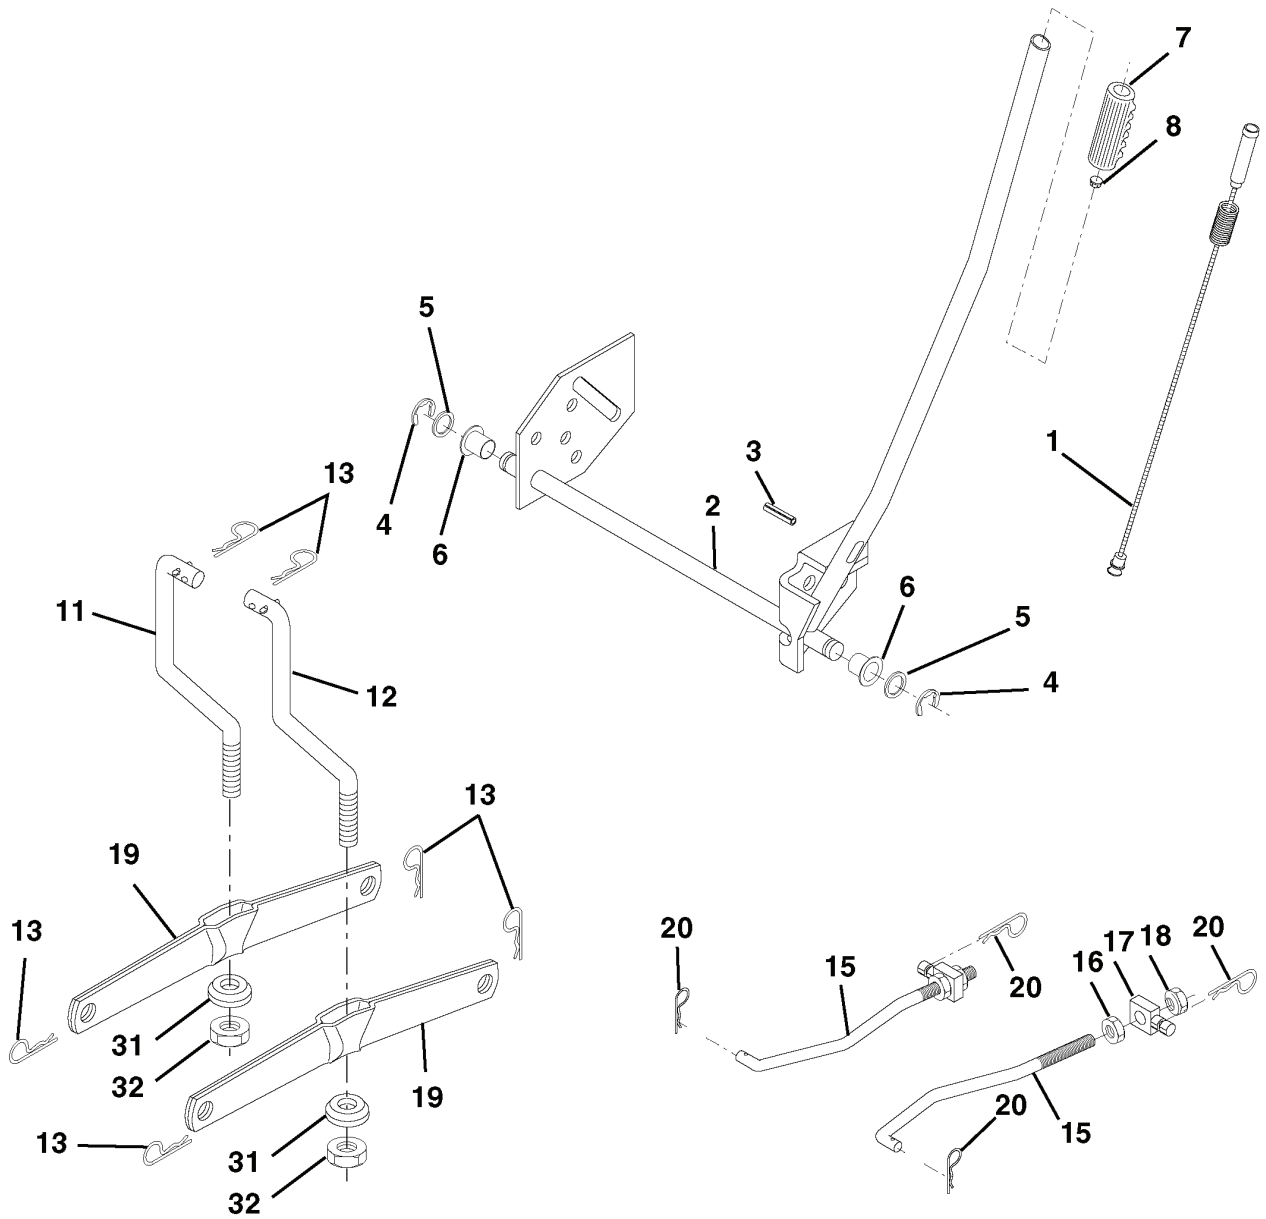

REPAIR PARTS

TRACTOR - MODEL NO. LT125 (HAU12536B), PRODUCT NO. 954 17 00-94
MOWER LIFT

REF.	PART NO.	DESCRIPTION	REMARK	QTY.	KIT
1	532159460	WIRE		1	
2	532159471	LEVER		1	
3	532105767	PIN RETAINING SCREW		1	
4	812000002	RETAINER RING		1	
5	819211621	WASHER		1	
6	532120183	BEARING		1	
7	532109413	GRIP		1	
8	532124526	KNOB		1	
11	532139865	LINK		1	
12	532139866	LINK		1	
13	532124670	RETAINER RING		1	
15	532173288	LINK		1	
16	873350800	NUT		1	
17	532175689	BRACKET		1	
18	873800800	NUT		1	
19	532139868	LEVER		1	
20	532163552	CLIP		1	
31	532169865	BEARING		1	
32	873540600	NUT		1