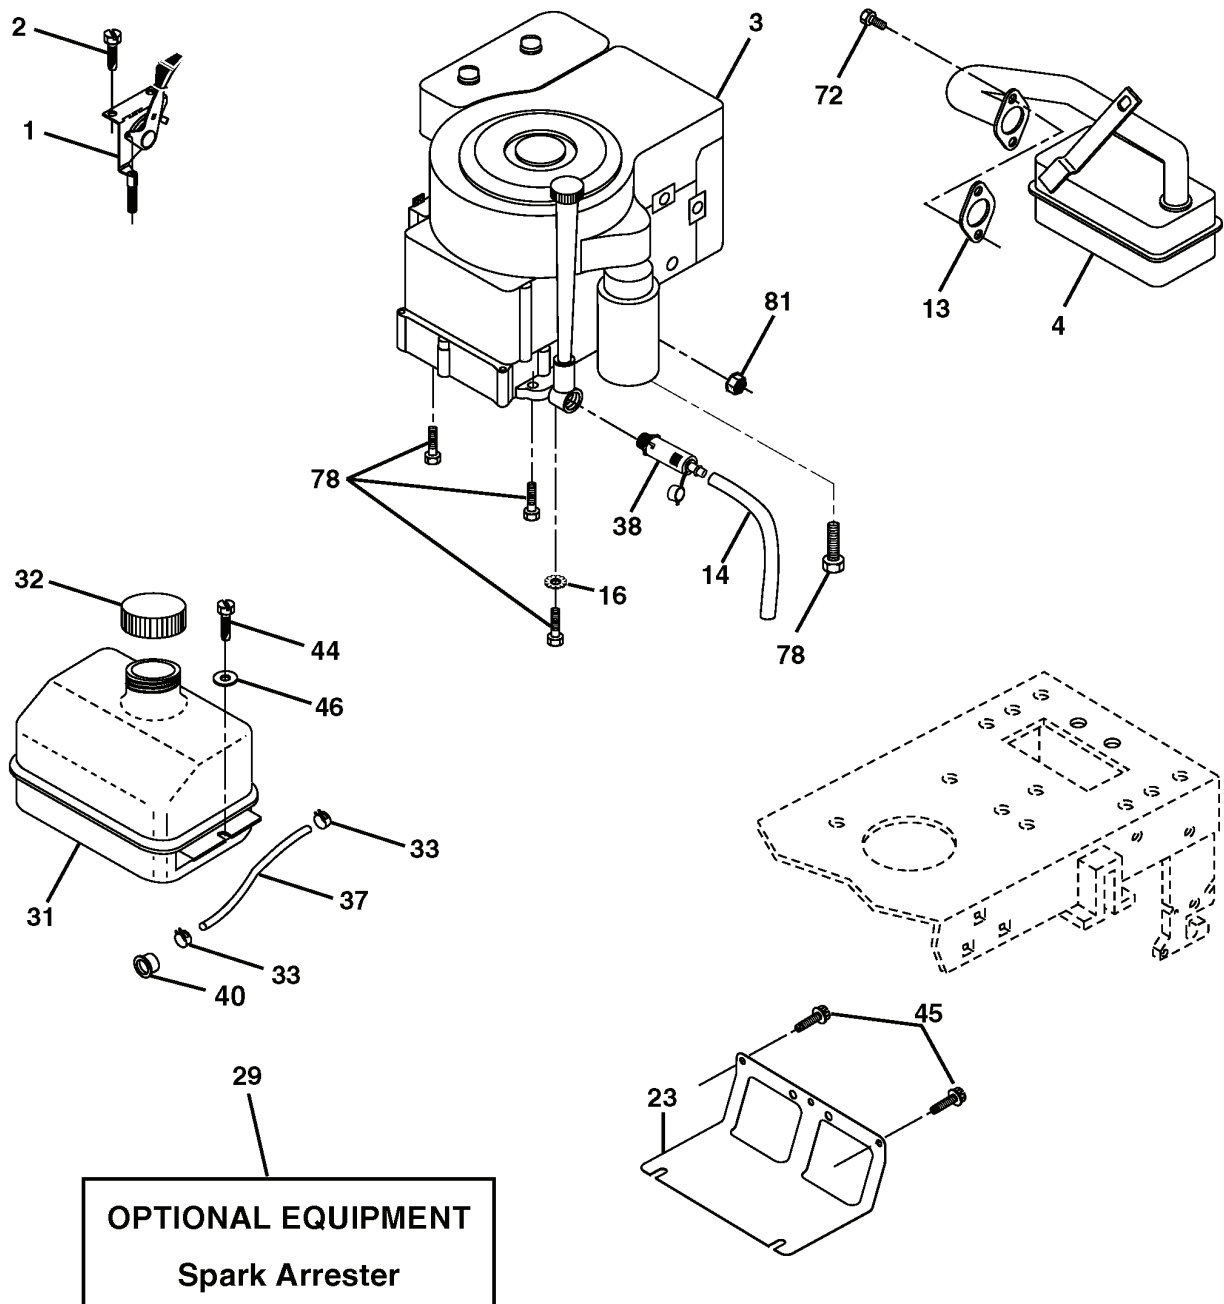

REPAIR PARTS

TRACTOR - MODEL NO. LT125 (HAU12536B), PRODUCT NO. 954 17 00-94
ENGINE

REF.	PART NO.	DESCRIPTION	REMARK	QTY.	KIT
1	532170551	THROTTLE CONTROL		1	
2	817720408	SCREW		1	
4	532179758	MUFFLER		1	
13	532165291	GASKET		1	
14	532148456	TUBE		1	
16	811050600	WASHER		1	
23	532169837	HEAT SHIELD		1	
29	532137180	SPARK ARRESTER KIT		1	
31	532184900	FUEL TANK ASSY		1	
32	532140527	FUEL CAP		1	
33	532123487	HOSE CLAMP		1	
37	532137040	HOSE		1	
38	532181654	PLUG		1	
40	532124028	BUSHING		1	
44	817670412	SCREW		1	
45	817000612	SCREW		1	
46	819091416	WASHER		1	
72	532183906	SCREW		1	
78	817060620	SCREW		1	
81	873510400	NUT		1