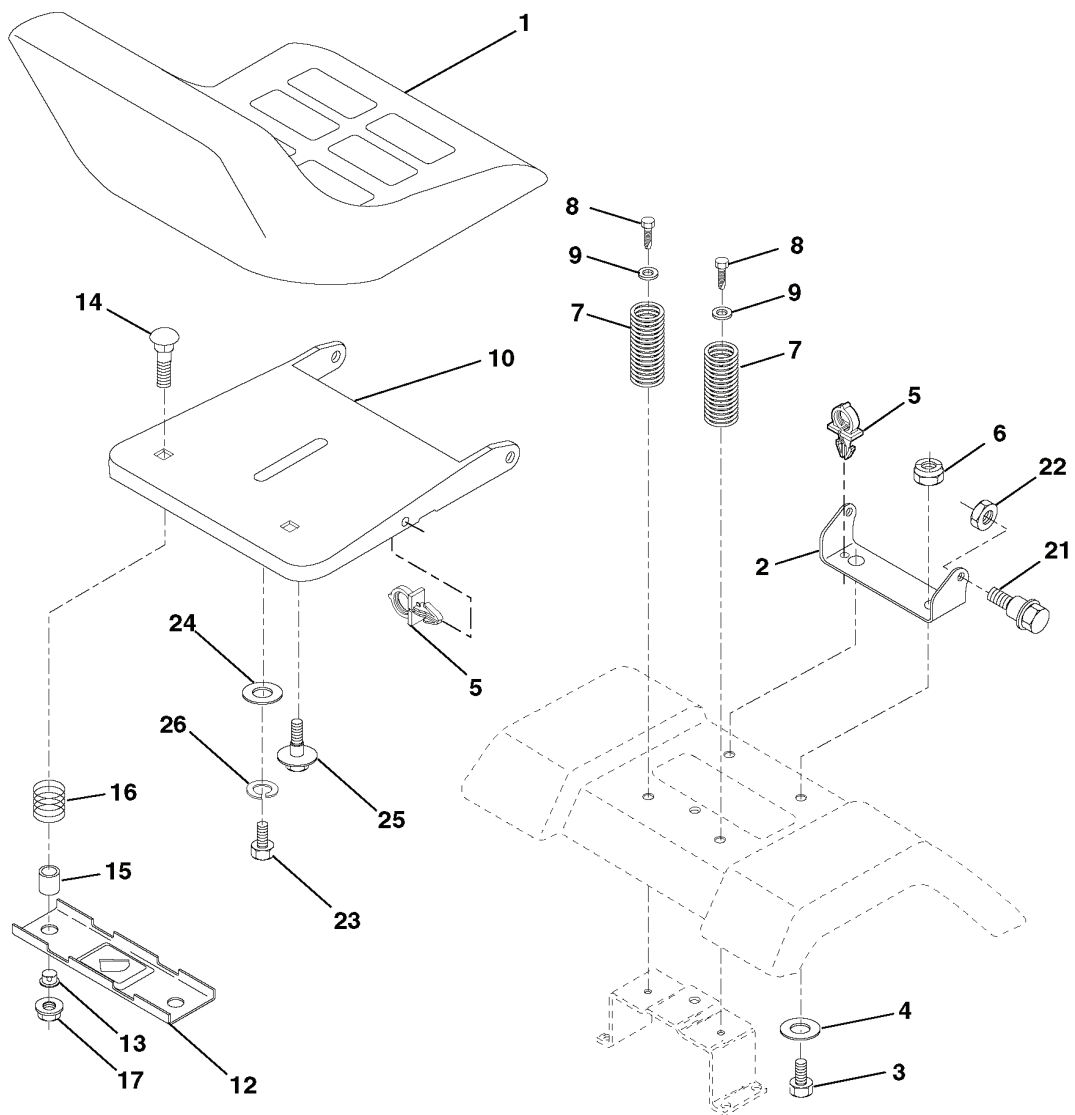

REPAIR PARTS

TRACTOR - MODEL NO. LT125 (HAU12536B), PRODUCT NO. 954 17 00-94
SEAT ASSEMBLY

REF.	PART NO.	DESCRIPTION	REMARK	QTY.	KIT
1	532140838	SEAT		1	
2	532140551	BRACKET		1	
3	871110616	SCREW		1	
4	819131610	WASHER		1	
5	532145006	CLIP		1	
6	873800600	NUT		1	
7	532124181	SPRING		1	
8	817000616	SCREW		1	
9	819131614	WASHER		1	
10	532182493	BRACKET		1	
12	532121246	BRACKET		1	
13	532121248	BUSHING		1	
14	872050412	BOLT		1	
15	532134300	SPACER		1	
16	532121250	SPRING		1	
17	532123976	LOCKNUT		1	
21	532171852	BOLT		1	
22	873800500	LOCK NUT		1	
23	871110814	BOLT		1	
24	819171912	WASHER		1	
25	532127018	BOLT		1	
26	810040800	WASHER		1