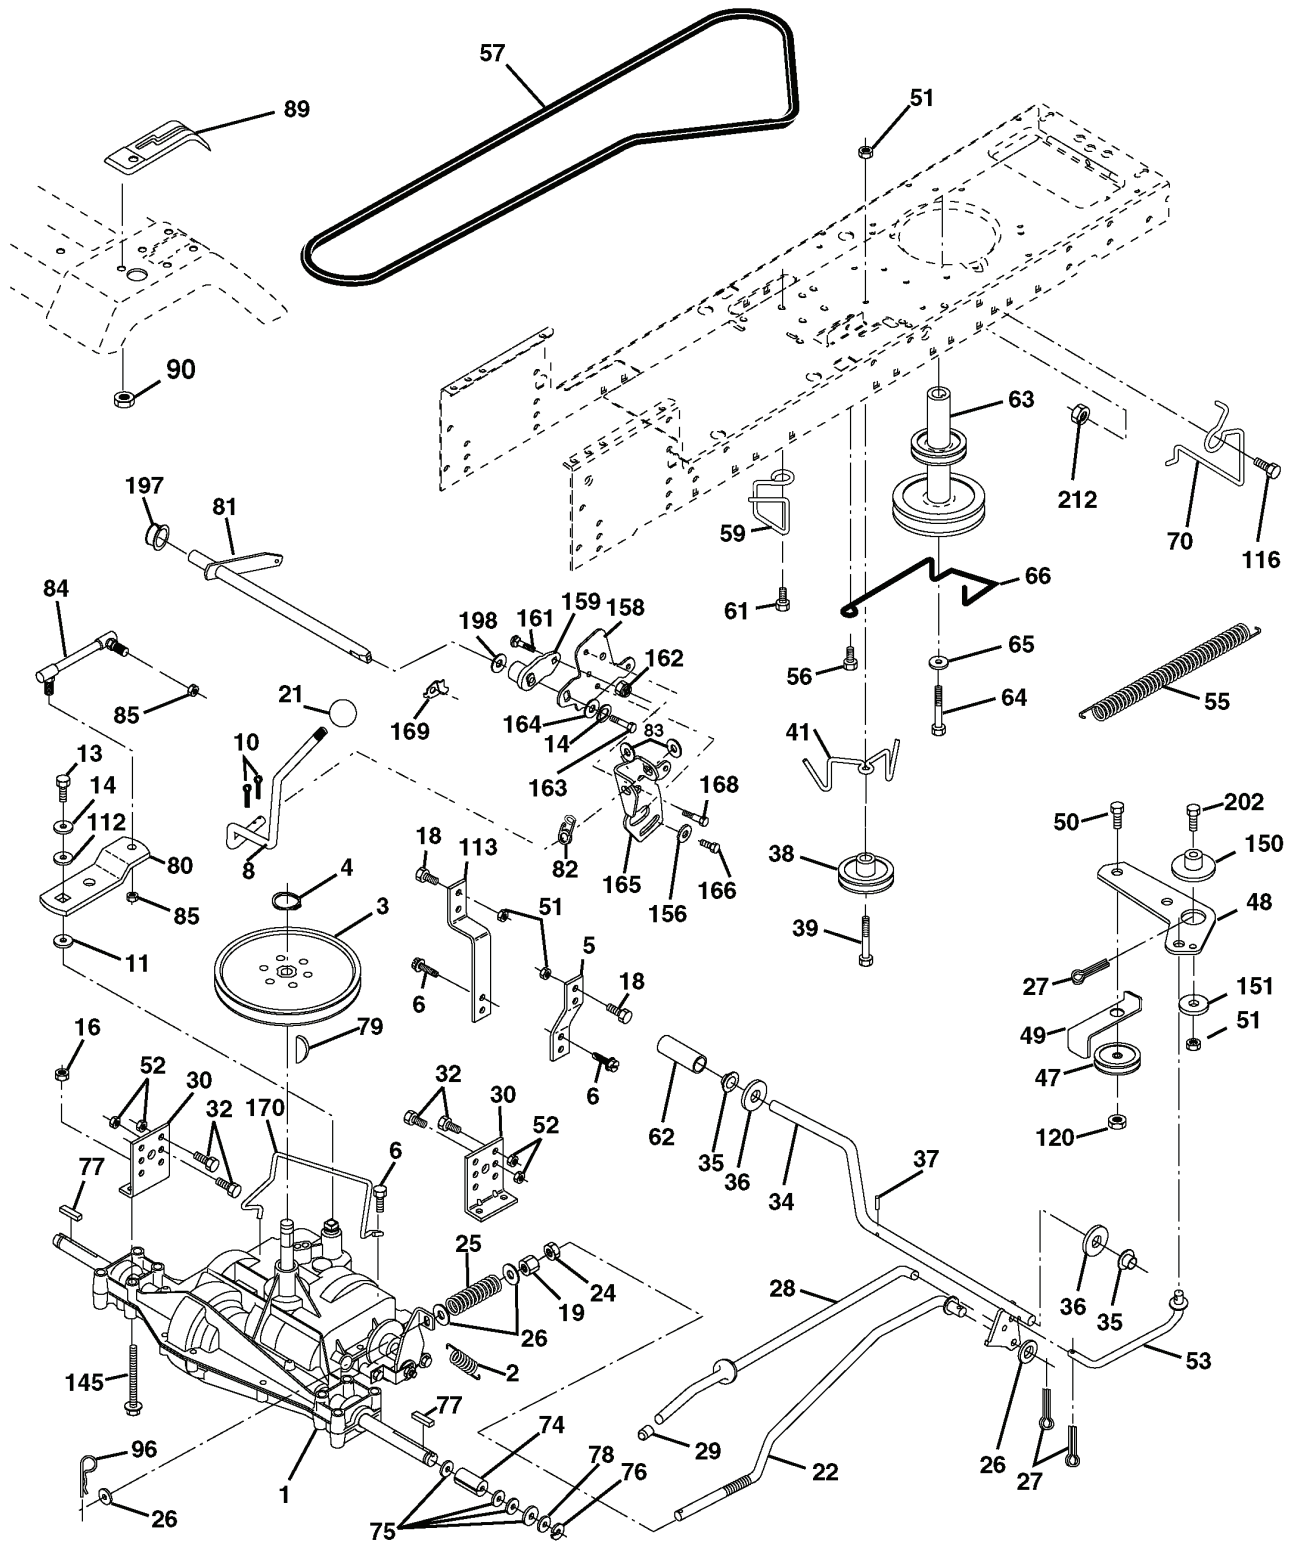

REPAIR PARTS

TRACTOR - MODEL NO. LT125 (HAU12536B), PRODUCT NO. 954 17 00-94
DRIVE

REF.	PART NO.	DESCRIPTION	REMARK	QTY.	KIT
2	532146682	SPRING		1	
3	532123666	PULLEY		1	
4	812000028	CLIP		1	
5	532121520	BRACKET		1	
6	817060512	SCREW		1	
8	532165866	ROD		1	
10	876020416	SPLIT PIN		1	
11	532105701	WASHER		1	
13	874550412	BOLT		1	
14	810040400	WASHER		1	
16	873800500	LOCK NUT		1	
18	874780616	BOLT		1	
19	873800600	NUT		1	
21	532121274	KNOB		1	
22	532130804	ROD		1	
24	873350600	NUT		1	
25	532106888	SPRING		1	
26	819131316	WASHER		1	
27	876020412	SPLIT PIN		1	
28	532175765	SHAFT		1	
29	532071673	COVER		1	
30	532174973	BRACKET		1	
32	874760512	BOLT		1	
34	532175578	SHAFT		1	
35	532120183	BEARING		1	
36	819211616	WASHER		1	
37	532124963	PIN RETAINING SCREW		1	
38	532179114	PULLEY		1	
39	874760648	BOLT		1	
41	532175556	BELT GUIDE		1	
47	532127783	PULLEY		1	
48	532154407	GUIDE		1	
49	532123205	BELT GUIDE		1	
50	874760624	BOLT		1	
51	873680600	NUT		1	
52	873680500	NUT		1	
53	532105710	LINK		1	
55	532105709	SPRING		1	
56	817060620	SCREW		1	
57	532130801	V-BELT		1	
59	532169691	BELT GUIDE		1	
61	817120614	SCREW		1	
62	532124872	PEDAL RUBBER		1	
63	532175410	PULLEY		1	
64	871170764	BOLT		1	
65	810040700	WASHER		1	
66	532154778	TENSIONER		1	
70	532134683	BELT GUIDE		1	
74	532137057	SPACER		1	
75	532121749	WASHER		1	
76	812000001	RETAINER RING		1	
77	532123583	KEY		1	
78	532121748	WASHER		1	
79	532125096	WOODRUFF KEY		1	
80	532131486	ROD		1	
81	532165594	SHAFT		1	
82	532165711	SPRING		1	
83	819171216	WASHER		1	
84	532166228	LINK		1	
85	532150360	NUT		1	
89	532176637	CONSOLE		1	
90	532124346	NUT		1	
96	532124788	RETAINER RING		1	
112	819091210	WASHER		1	
113	532127285	BRACKET		1	
116	872140608	BOLT		1	
120	873900600	NUT		1	
145	874490540	BOLT		1	
150	532175456	SPACER		1	
151	819133210	WASHER		1	
156	532166002	WASHER		1	
158	532165589	BRACKET		1	
159	532183900	LEVER		1	
161	872140406	BOLT		1	
162	873680400	NUT		1	
163	874780416	BOLT		1	
164	819091010	WASHER		1	
165	532165623	BRACKET		1