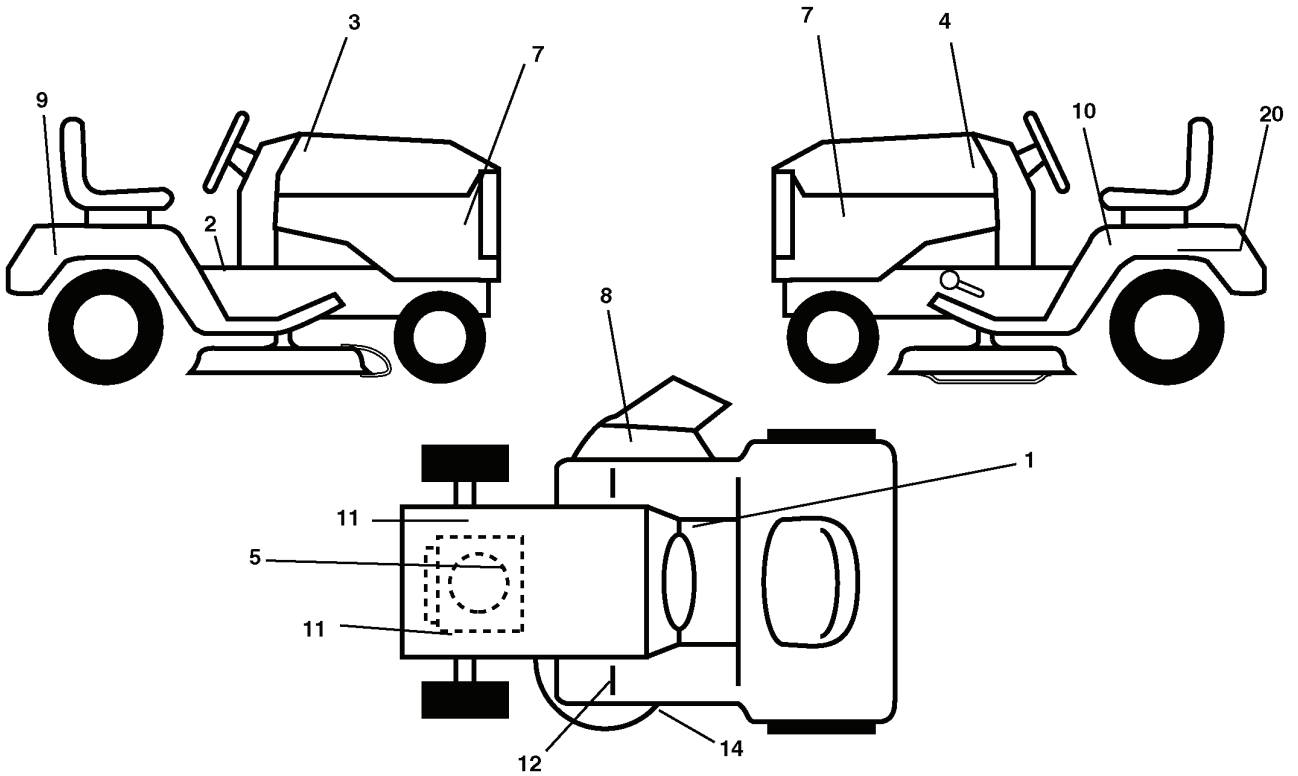

# REPAIR PARTS

TRACTOR - MODEL NO. LT125 (HAU12536B), PRODUCT NO. 954 17 00-94  
DECALS

---

REF.	PART NO.	DESCRIPTION	REMARK	QTY.	KIT
1	532168869	DECAL		1	
2	532140837	DECAL		1	
3	532175848	DECAL		1	
4	532175849	DECAL		1	
5	532184765	DECALC.VOLUTE MOTEUR		1	
7	532159713	DECAL		1	
8	532182166	DECAL		1	
9	532150617	DECAL		1	
10	532145498	DECAL		1	
11	532159736	DECAL		1	
12	532159737	DECAL		1	
14	532136832	DECAL		1	
20	532145005	DECAL		1	
--	532171284	PLATE		1	
--	532162598	DECAL		1	
--	532171285	PLATE		1	
--	532138311	DECAL		1	
--	532186012			1	