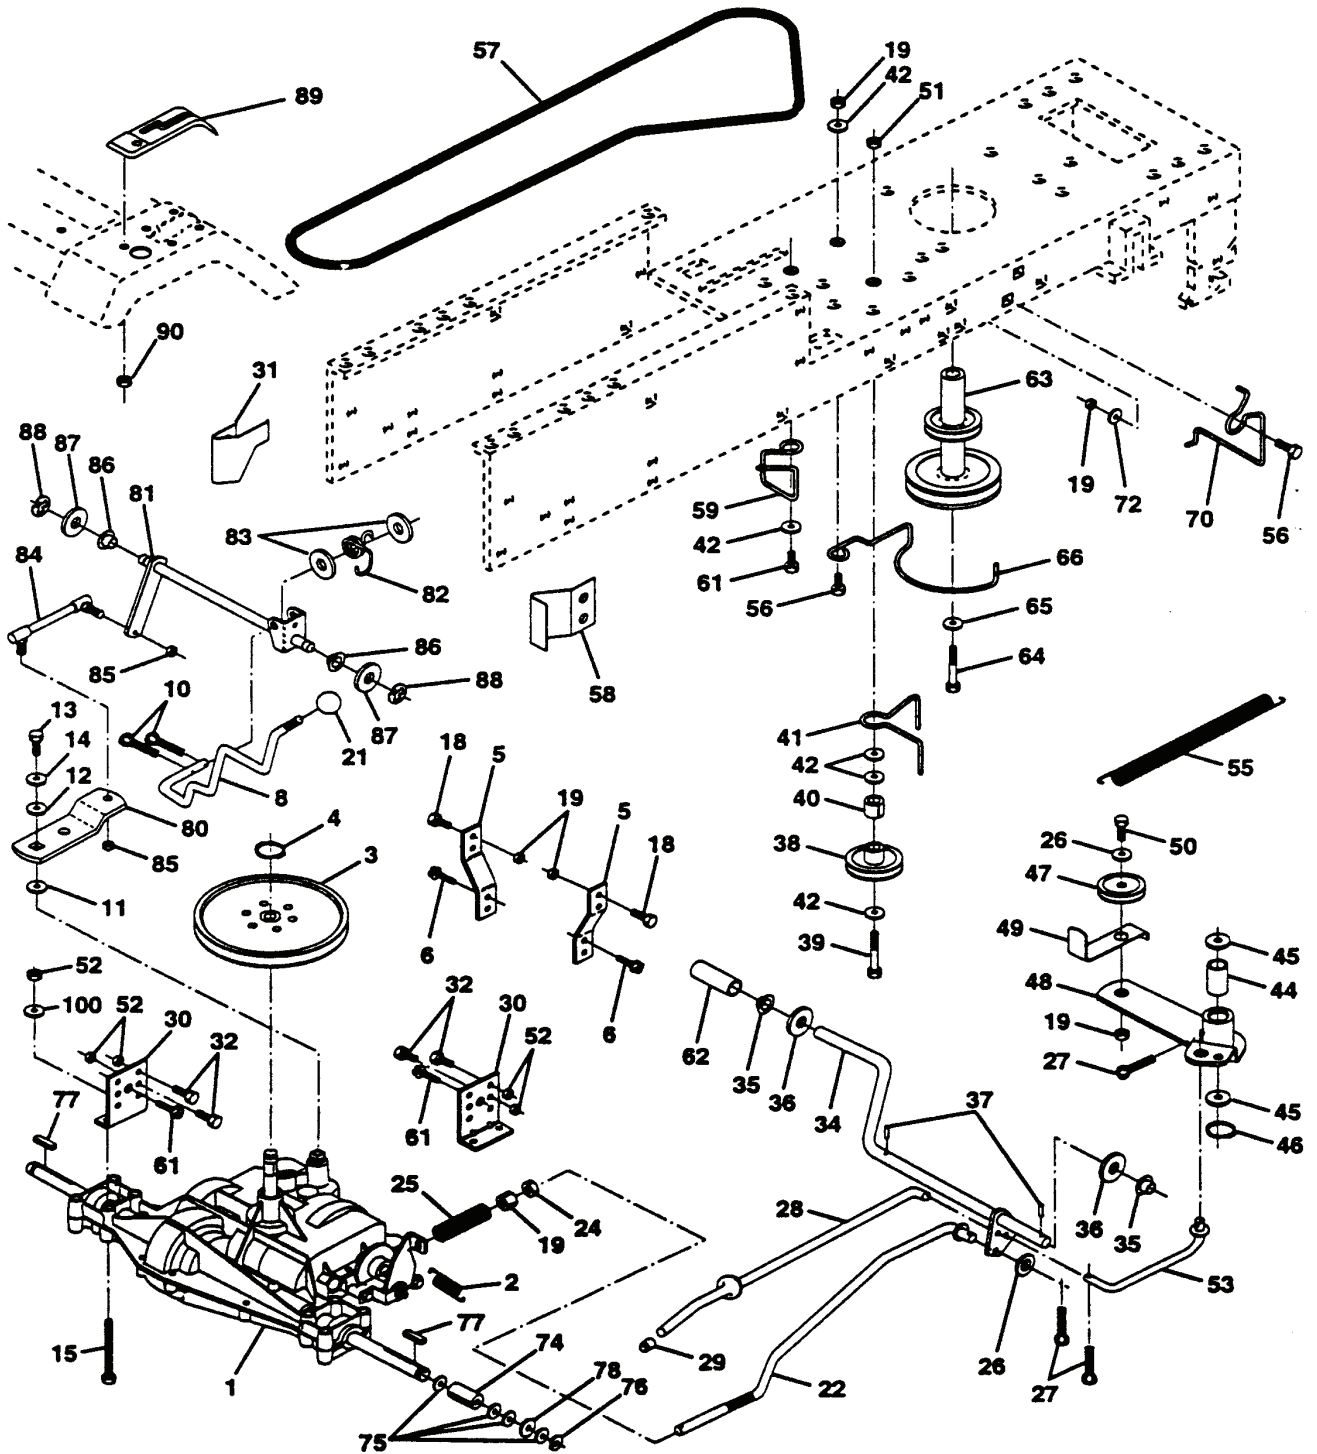

REPAIR PARTS

TRACTOR - MODEL NO. LT125 (HC12542B) PRODUCT NO. 954 00 27-11

DRIVE

REF.	PART NO.	DESCRIPTION	REMARK	QTY.	KIT
1	532142603	SHAFT		1	
2	532110422	SPRING		1	
3	532123666	PULLEY		1	
4	812000028	CLIP		1	
5	532121520	BRACKET		1	
6	817490512	SCREW		1	
7	532130802	BRACKET		1	
8	532131679	LEVER		1	
9	819151216	WASHER		1	
10	876020416	SPLIT PIN		1	
11	532105701	WASHER		1	
12	819091210	WASHER		1	
13	874550412	BOLT		1	
14	810040400	WASHER		1	
15	874780544	BOLT		1	
17	532121520	BRACKET		1	
18	874780616	BOLT		1	
19	873800600	NUT		1	
20	817490512	SCREW		1	
21	532121274	KNOB		1	
22	532130804	ROD		1	
23	873800600	NUT		1	
24	873350600	NUT		1	
25	532106888	SPRING		1	
26	819131316	WASHER		1	
27	876020412	SPLIT PIN		1	
28	532145204	ROD		1	
29	532071673	COVER		1	
30	532130807	BRACKET		1	
31	532127275	GUIDE		1	
32	874760512	BOLT		1	
33	873800500	LOCK NUT		1	
34	532122424	SHAFT		1	
35	532120183	BEARING		1	
36	819211616	WASHER		1	
37	532124963	PIN RETAINING SCREW		1	
38	532123674	PULLEY		1	
39	874760644	BOLT		1	
40	532124965	SPACER		1	
41	532109070	BELT GUIDE		1	
42	819131312	WASHER		1	
43	873800600	NUT		1	
44	532105706	BEARING		1	
45	532110812	WASHER		1	
46	812000039	RETAINER RING		1	
47	532127783	PULLEY		1	
48	532123789	GUIDE ROLLER		1	
49	532123205	BELT GUIDE		1	
50	874760624	BOLT		1	
51	873680600	NUT		1	
52	819131316	WASHER		1	
53	532105710	LINK		1	
54	876020412	SPLIT PIN		1	
55	532105709	SPRING		1	
56	876020412	SPLIT PIN		1	
57	532130801	V-BELT		1	
58	532127274	KEEPER		1	
59	532140312	BELT GUIDE		1	
60	819131312	WASHER		1	
61	817490612	SCREW		1	
62	532124872	PEDAL RUBBER		1	
63	532140186	PULLEY		1	
64	871170764	BOLT		1	
65	810040700	WASHER		1	
66	532129921	BELT GUIDE		1	
67	874760616	BOLT		1	
68	819131312	WASHER		1	
69	873680600	NUT		1	
70	532134683	BELT GUIDE		1	
71	874760616	BOLT		1	
72	819132012	WASHER		1	
73	873680600	NUT		1	
74	532109502	SPACER		1	
75	532121749	WASHER		1	
76	812000001	RETAINER RING		1	
77	532123583	KEY		1	
78	532121748	WASHER		1	
95	817490612	SCREW		1