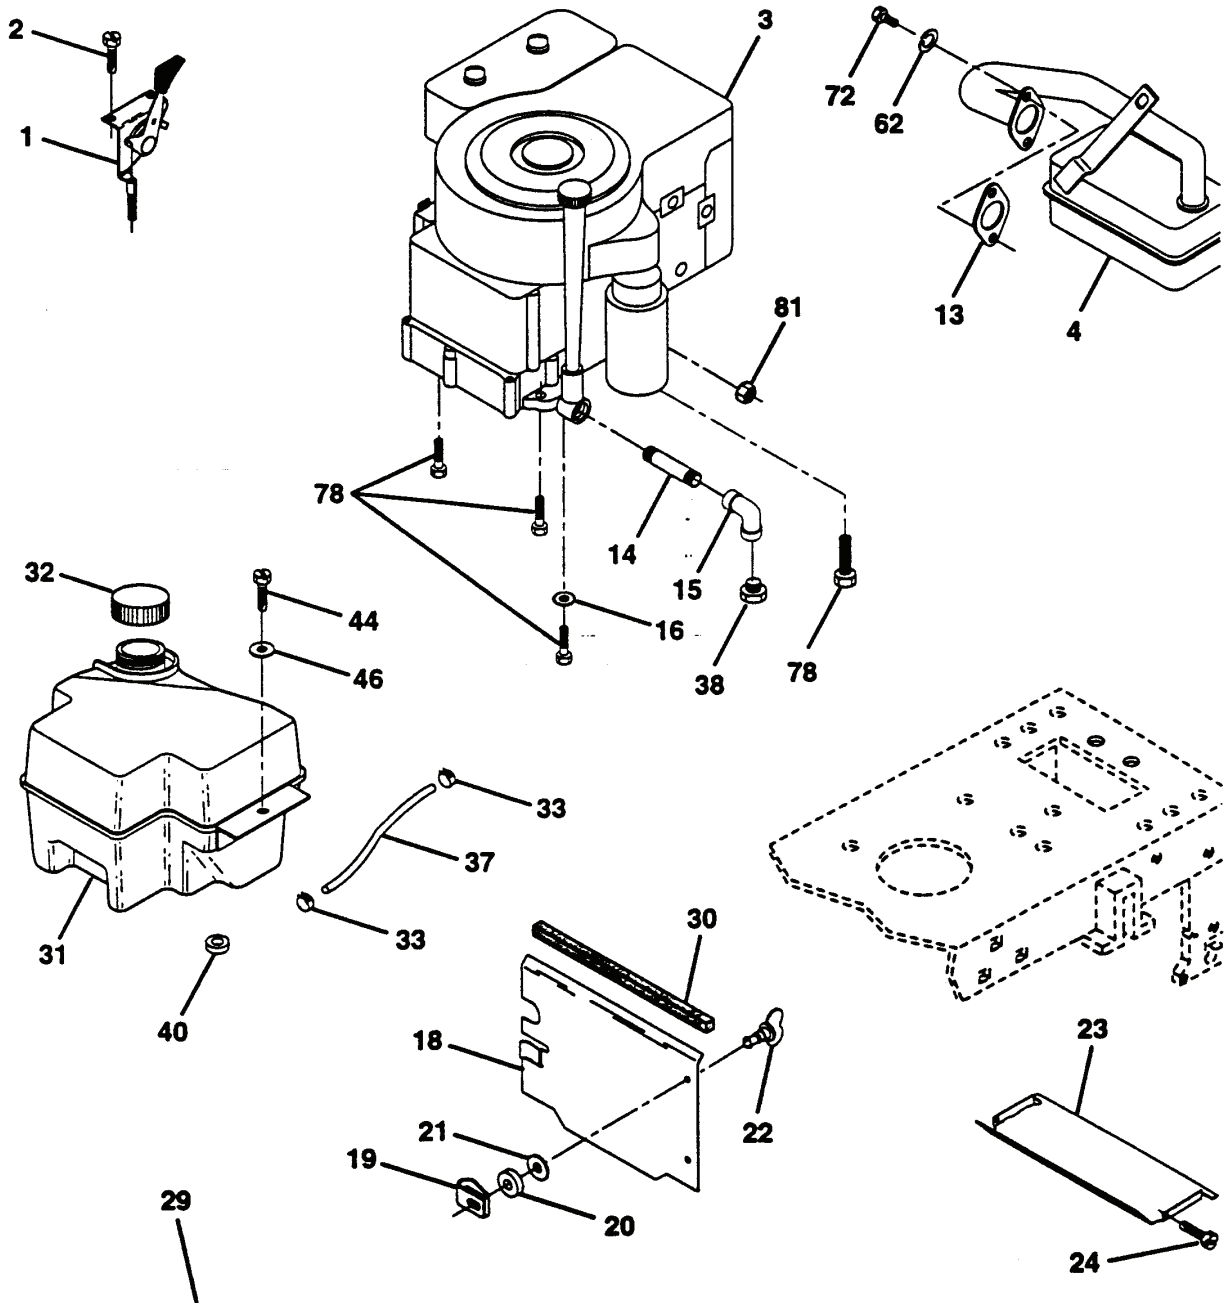

REPAIR PARTS

TRACTOR - MODEL NO. LT125 (HC12542B) PRODUCT NO. 954 00 27-11

ENGINE

OPTIONAL EQUIPMENT
Spark Arrester

REF.	PART NO.	DESCRIPTION	REMARK	QTY.	KIT
1	532140310	CONTROL		1	
2	817720410	SCREW		1	
4	532137348	MUFFLER, CPL.		1	
13	532125593	GASKET		1	
14	813280324	PIPE		1	
15	813200300	ELBOW		1	
16	811050600	WASHER		1	
18	532136718	HEAT SHIELD		1	
19	532105839	NUT		1	
20	532105838	NUT		1	
21	819091016	WASHER		1	
22	532123650	STUD		1	
23	532128953	MUFFLER COVER		1	
24	817021008	SCREW		1	
29	532137180	SPARK ARRESTER KIT		1	
30	532127057	DECAL		1	
31	532140280	TANK		1	
32	532140527	FUEL CAP		1	
33	532123487	HOSE CLAMP		1	
37	532137040	HOSE		1	
40	532124028	BUSHING		1	
44	817490412	SCREW		1	
46	819091416	WASHER		1	
62	810040500	WASHER		1	
72	871070512	BOLT		1	
78	817490620	SCREW		1	
81	873510400	NUT		1