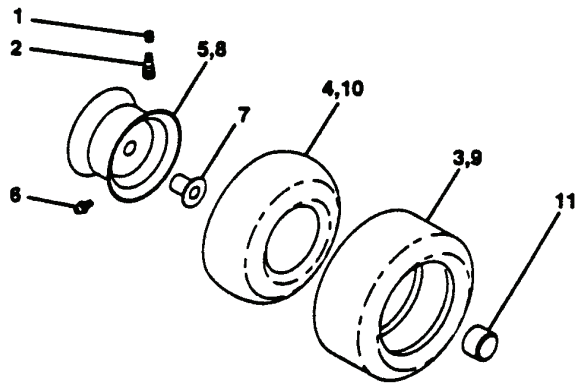

REF.	PART NO.	DESCRIPTION	REMARK	QTY.	KIT
	532130794	MANDREL		1	

REPAIR PARTS

TRACTOR - MODEL NO. LT125 (HC12542B) PRODUCT NO. 954 00 27-11
SEAT ASSEMBLY

REF.	PART NO.	DESCRIPTION	REMARK	QTY.	KIT
1	532127426	SEAT		1	
2	532140551	BRACKET		1	
3	874760616	BOLT		1	
4	819131610	WASHER		1	
5	532145006	CLIP		1	
6	873800600	NUT		1	
7	532124181	SPRING		1	
8	817490616	SCREW		1	
9	819131614	WASHER		1	
10	532140552	BRACKET		1	
11	532120068	KNOB		1	
12	532121246	BRACKET		1	
13	532121248	BUSHING		1	
14	872050411	BOLT		1	
15	532134300	SPACER		1	
16	532121250	SPRING		1	
17	532123976	LOCKNUT		1	
18	532124238	HUB CAP		1	
21	532139888	BOLT		1	
22	873800500	LOCK NUT		1	
24	819171912	WASHER		1	
25	532127018	BOLT		1	

REPAIR PARTS

TRACTOR - MODEL NO. LT125 (HC12542B) PRODUCT NO. 954 00 27-11

WHEELS & TIRES

REF.	PART NO.	DESCRIPTION	REMARK	QTY.	KIT
1	532059192	CAP VALVE		1	
2	532065139	NIPPLE		1	
3	532106222	TIRE		1	
4	532059904	HOSE		1	
5	532141446	RIM SPROCKET		1	
6	532124957	FITTING		1	
7	532124959	BEARING		1	
8	532141447	RIM SPROCKET		1	
9	532124635	TIRE		1	
10	532124926	HOSE		1	
11	532104757	HUB CAP		1	