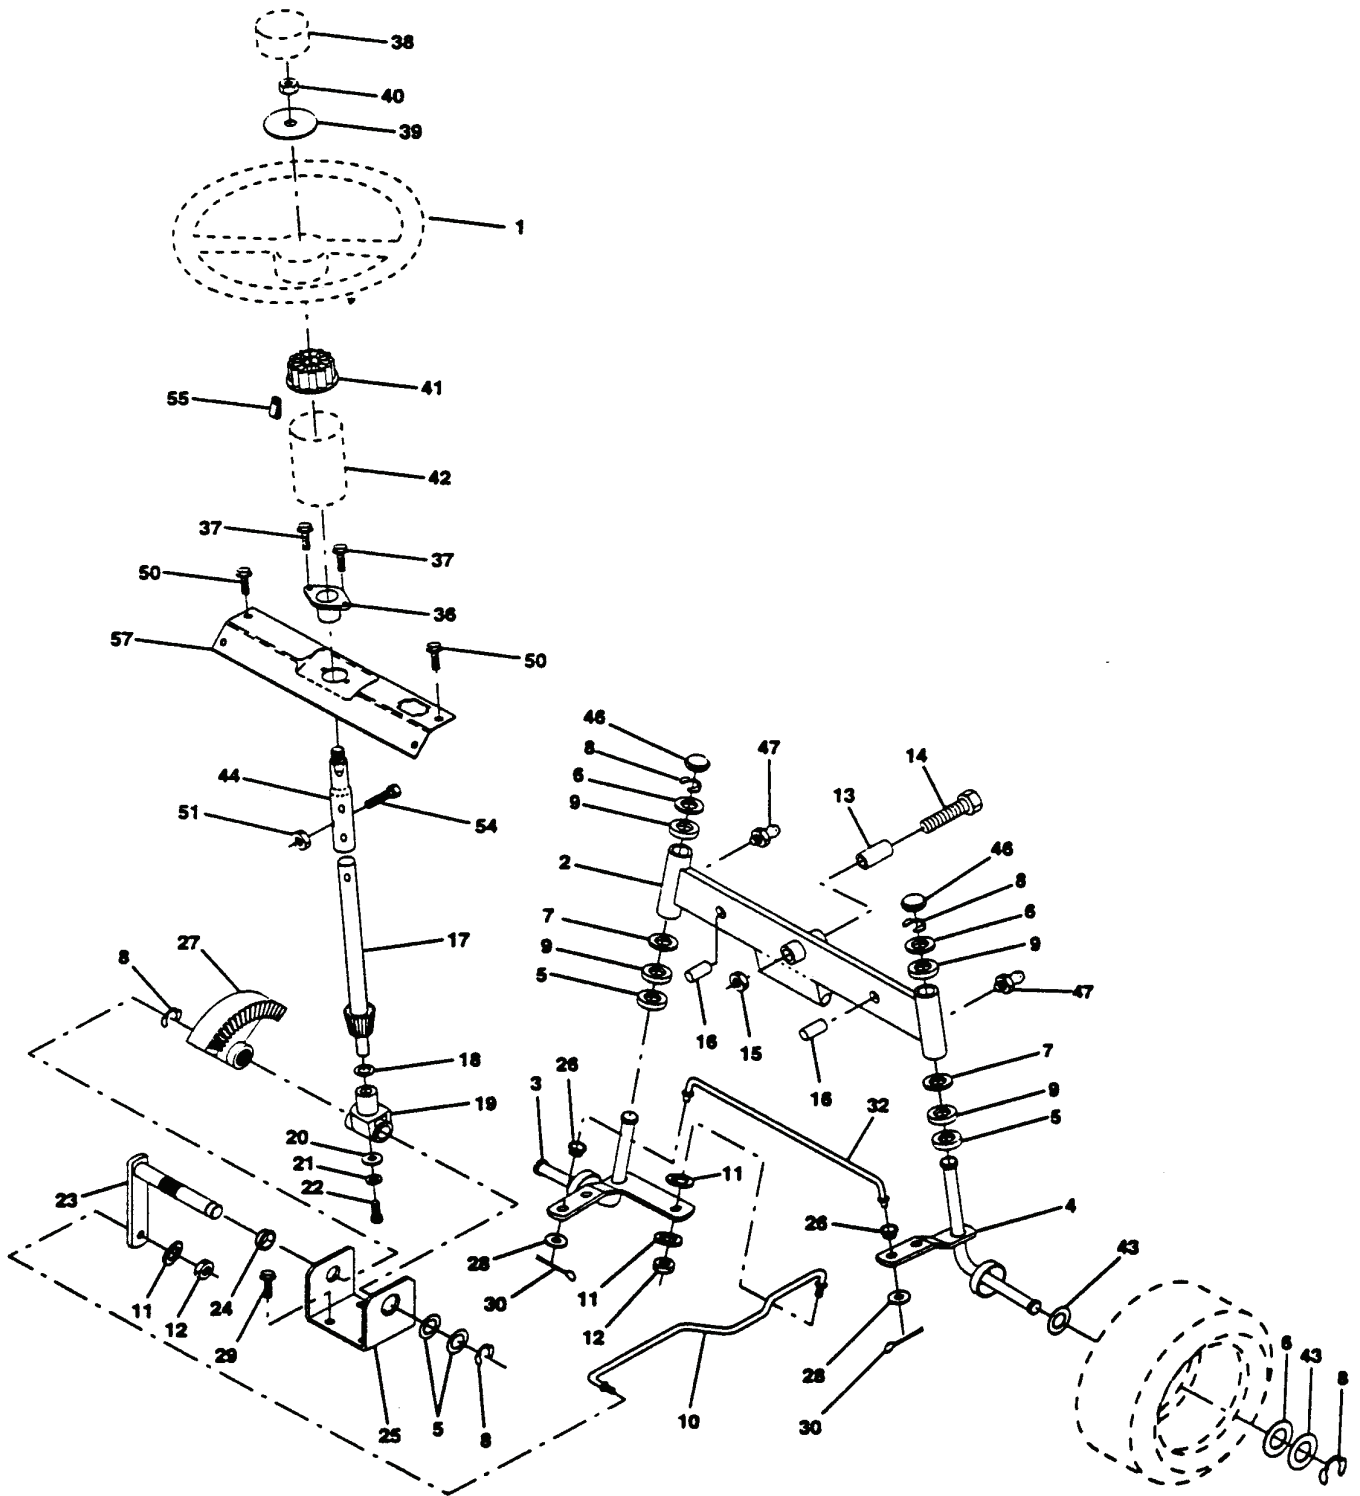

REPAIR PARTS

TRACTOR - MODEL NO. LT125 (HC12542B) PRODUCT NO. 954 00 27-11

STEERING ASSEMBLY

REF.	PART NO.	DESCRIPTION	REMARK	QTY.	KIT
1	532121472	STEERING WHEEL		1	
2	532142033	AXLE		1	
3	532135227	SPINDLE		1	
4	532135228	SPINDLE		1	
5	532124931	WASHER		1	
6	532121748	WASHER		1	
7	819272016	WASHER		1	
8	812000029	RETAINER RING		1	
9	532124937	BEARING COL. STRG.		1	
10	532130468	LINK		1	
11	810040600	WASHER		1	
12	873610600	NUT		1	
13	532110438	SPACER		1	
14	874011056	BOLT		1	
15	873901000	NUT		1	
16	532132624	PIN RETAINING SCREW		1	
17	532140176	SHAFT		1	
18	532057079	WASHER		1	
19	532124035	BRACKET		1	
20	532126684	SHIM		1	
21	810040400	WASHER		1	
22	871070410	SCREW		1	
23	532127501	SHAFT		1	
24	532109816	BUSHING		1	
25	532124036	BRACKET		1	
26	543126847	BUSHING		1	
27	532136874	ECCENTRIC DISC		1	
28	819131416	WASHER		1	
29	817490612	SCREW		1	
30	876020412	SPLIT PIN		1	
32	532130465	ROD		1	
36	532102803	BUSHING		1	
37	817431008	SCREW		1	
38	532126805	INSERT, STEERING WHEEL		1	
39	819133808	WASHER		1	
40	532124701	NUT		1	
41	532104820	ADAPTER		1	
42	532140216	BOOT		1	
43	532121749	WASHER		1	
44	532140171	SHAFT		1	
46	532121232	HUB CAP		1	
47	532124836	NIPPLE		1	
50	817490412	SCREW		1	
51	873800500	LOCK NUT		1	
54	874780520	BOLT		1	
55	532140285	CLIP		1	
57	532140172	SUPPORT		1