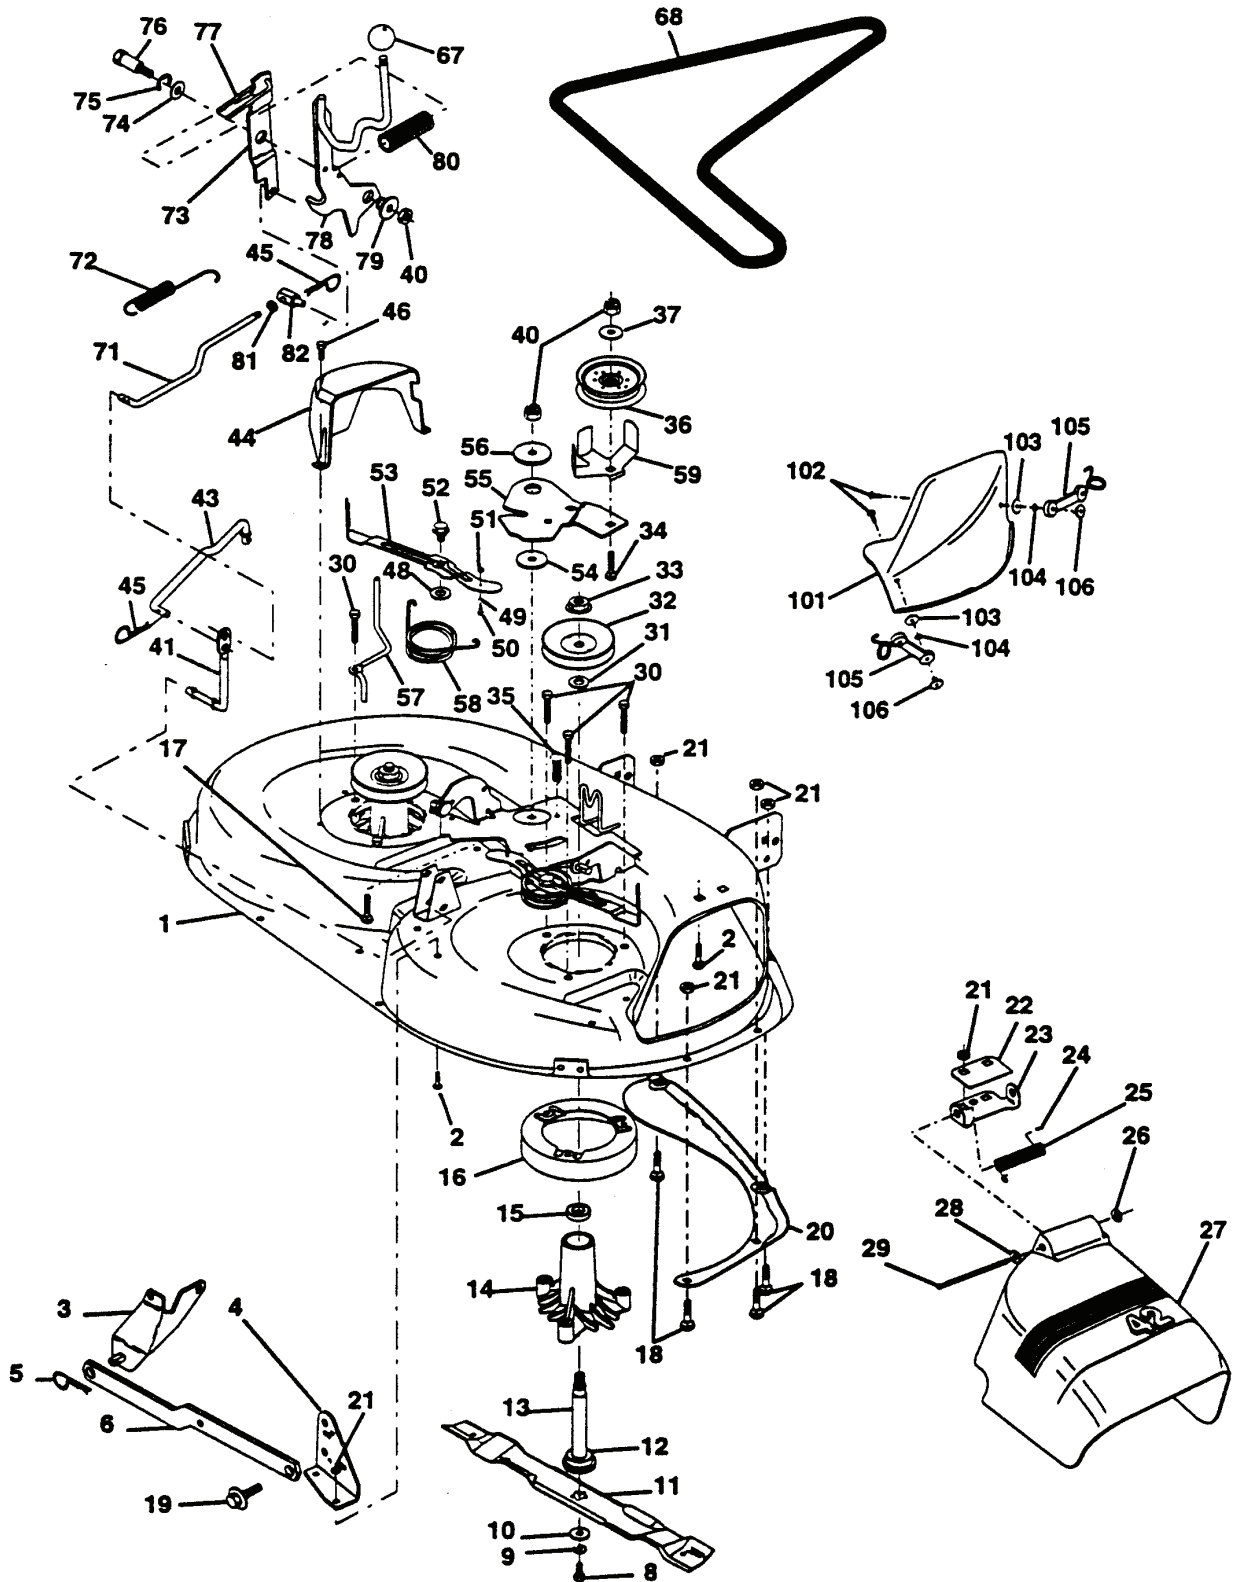

REPAIR PARTS

TRACTOR - MODEL NO. LT125 (HC12542B) PRODUCT NO. 954 00 27-11

MOWER DECK

REF.	PART NO.	DESCRIPTION	REMARK	QTY.	KIT
1	532144393	COVER		1	
2	872140506	BOLT		1	
3	532138017	BRACKE		1	
4	532138440	BRACKET		1	
5	532124670	RETAINER RING		1	
6	532130832	LEVER		1	
7	873800500	LOCK NUT		1	
8	532850857	BOLT		1	
9	810030600	WASHER		1	
10	532140296	WASHER		1	
11	532134149	RIDE ON BLADE		1	
12	532129895	BEARING		1	
13	532137645	SHAFT		1	
14	532128774	BEARING HOUSING		1	
15	532110485	BEARING		1	
16	532140329	STRIPPER		1	
17	872110610	BOLT		1	
18	872140505	BOLT		1	
19	532132827	SPEC. BOLT		1	
20	532136888	BAFFLE		1	
22	532134753	PLATE		1	
23	532131267	BRACKET		1	
24	532105304	HUB CAP		1	
25	532123713	SPRING		1	
26	532110452	NUT		1	
27	532130968	DEFLECTOR		1	
28	819111016	WASHER		1	
29	532131491	SHAFT		1	
30	532138776	SCREW		1	
31	532129963	WASHER		1	
32	532129861	PULLEY		1	
33	532137266	NUT		1	
34	872110614	BOLT		1	
35	532133835	XMAS TREE FASTNER		1	
36	532131494	PULLEY		1	
37	819131316	WASHER		1	
40	873800600	NUT		1	
41	532133551	LINK		1	
43	532140083	ROD		1	
44	532140088	GUARD		1	
45	532124788	RETAINER RING		1	
46	532137729	SCREW		1	
48	532133944	WASHER		1	
49	532133940	ROLLER		1	
50	532131340	BOLT		1	
51	532069180	NUT		1	
52	532139888	BOLT		1	
53	532131845	BRAKE		1	
54	532133943	WASHER		1	
55	532140084	LEVER		1	
56	532122052	SPACER		1	
57	532140090	BELT GUIDE		1	
58	532140086	SPRING		1	
59	532141043	GUARD		1	
67	532106933	KNOB		1	
68	532144200	BELT		1	
71	532142427	ROD		1	
72	532131870	SPRING		1	
73	532127847	LEVER		1	
74	532121748	WASHER		1	
75	812000029	RETAINER RING		1	
76	532128903	BOLT		1	
77	532127845	BRACKET		1	
78	532140179	LEVER		1	
79	532127498	BUSHING		1	
80	532128759	SPRING		1	
81	873350600	NUT		1	
82	532142028	BRACKET		1	
83	532120958	WASHER		1	
84	532144394	BELT GUIDE		1	
85	872140620	BOLT		1	
92	873680600	NUT		1	
101	532136420	COVER		1	
102	871161010	SCREW		1	
103	819061216	WASHER		1	
104	810071000	WASHER		1	
105	532130758	LATCH		1	
106	532125004	NUT		1