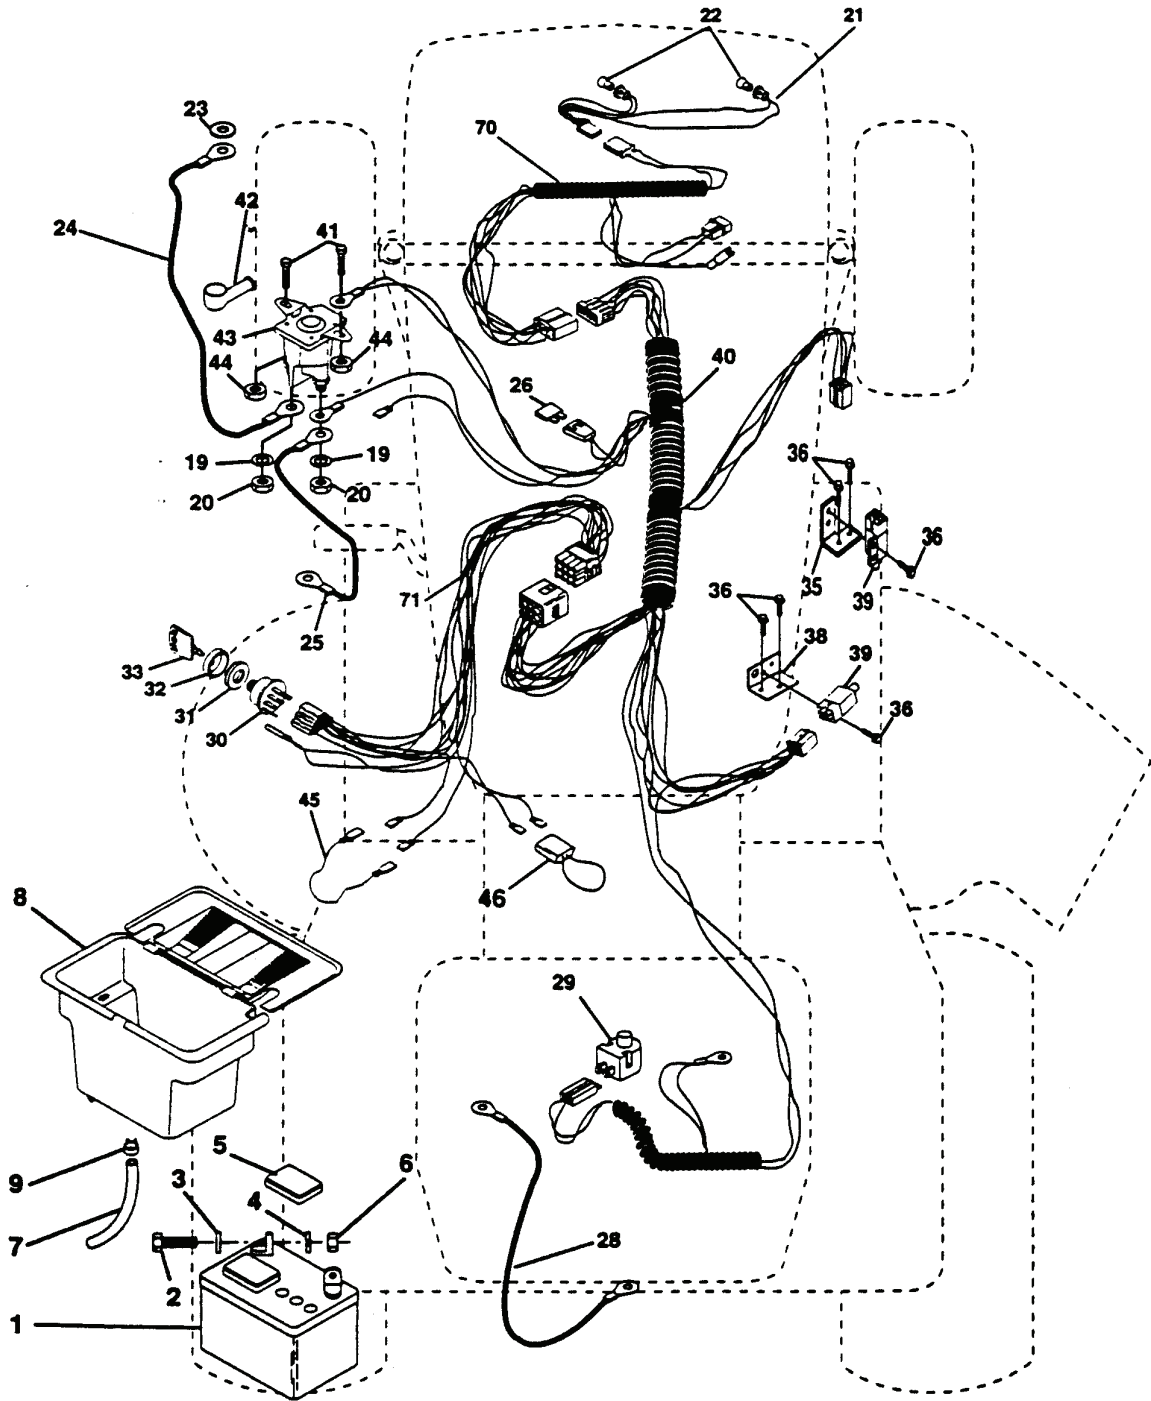

LT125, HC12542B, 954002711, 1995-01

SPARE PARTS LIST

REPAIR PARTS

TRACTOR - MODEL NO. LT125 (HC12542B) PRODUCT NO. 954 00 27-11

ELECTRICAL

REF.	PART NO.	DESCRIPTION	REMARK	QTY.	KIT
1	532121265	BATTERY		1	
2	874760412	BOLT		1	
3	819091016	WASHER		1	
4	810040400	WASHER		1	
5	532121264	COVER		1	
6	873220400	NUT		1	
7	532109238	HOSE		1	
8	532129965	CASE		1	
9	532109596	CLAMP		1	
19	810090400	WASHER		1	
20	873350400	NUT		1	
21	532136850	HARNESS		1	
22	532004152	BULB		1	
23	811150400	LOCKWASHER		1	
24	532124780	CABLE		1	
25	532132202	CABLE		1	
26	532108824	FUSE		1	
28	532124773	CABLE		1	
29	532121305	SWITCH		1	
30	532140301	SWITCH		1	
31	532124211	NUT		1	
32	532141226	COVER		1	
33	532122147	KEY		1	
35	532108236	BRACKET		1	
36	817021008	SCREW		1	
38	532140336	BRACKET		1	
39	532109553	SWITCH		1	
40	532140707	HARNESS		1	
41	871110408	BOLT		1	
42	532131563	COVER		1	
43	532138406	SOLENOID		1	
44	873640400	NUT		1	
45	532140844	ADAPTER		1	
46	532141940	WIRE		1	
70	532141163	HARNESS		1	
71	532140710	HARNESS		1	