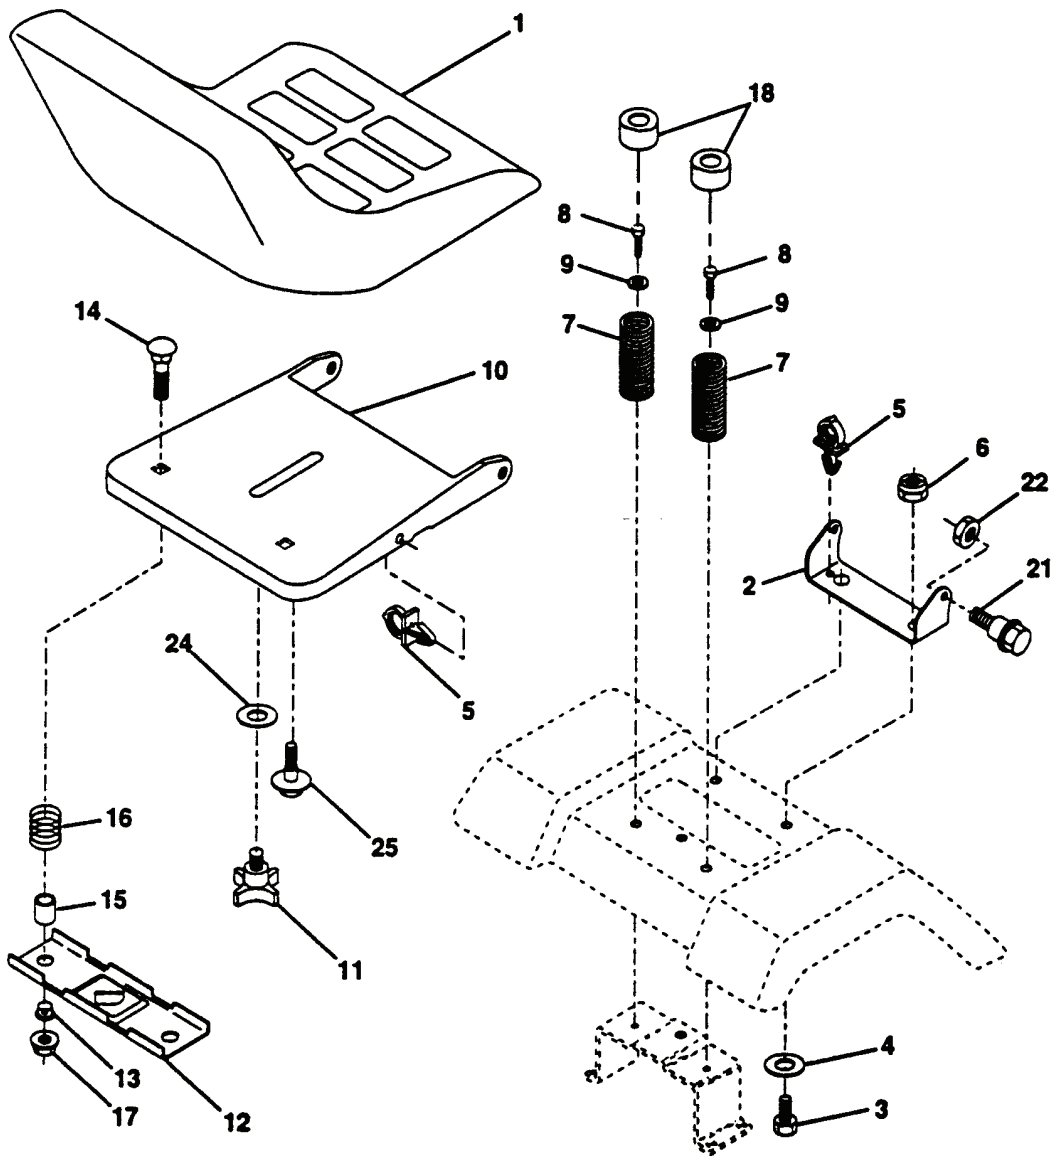

REPAIR PARTS

TRACTOR - MODEL NO. LT125 (HC12542B) PRODUCT NO. 954 00 27-11
SEAT ASSEMBLY

REF.	PART NO.	DESCRIPTION	REMARK	QTY.	KIT
1	532127426	SEAT		1	
2	532140551	BRACKET		1	
3	874760616	BOLT		1	
4	819131610	WASHER		1	
5	532145006	CLIP		1	
6	873800600	NUT		1	
7	532124181	SPRING		1	
8	817490616	SCREW		1	
9	819131614	WASHER		1	
10	532140552	BRACKET		1	
11	532120068	KNOB		1	
12	532121246	BRACKET		1	
13	532121248	BUSHING		1	
14	872050411	BOLT		1	
15	532134300	SPACER		1	
16	532121250	SPRING		1	
17	532123976	LOCKNUT		1	
18	532124238	HUB CAP		1	
21	532139888	BOLT		1	
22	873800500	LOCK NUT		1	
24	819171912	WASHER		1	
25	532127018	BOLT		1