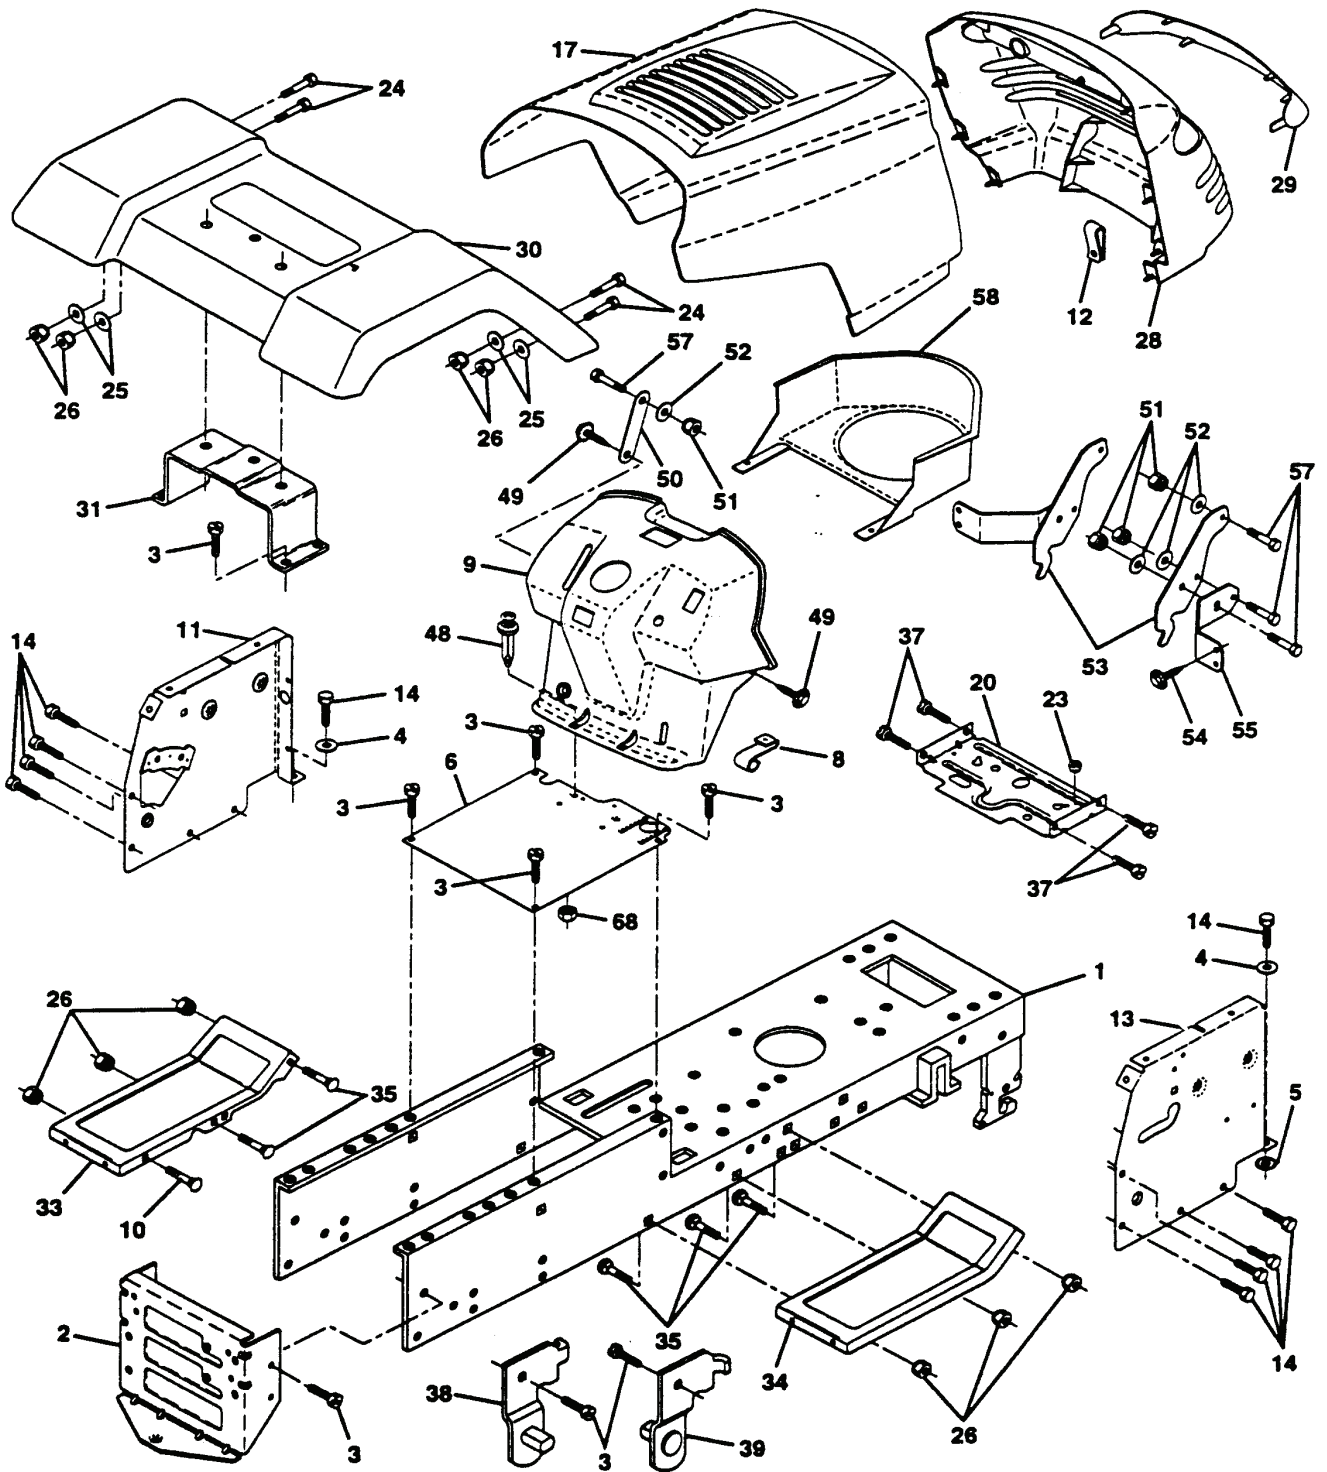

REPAIR PARTS

TRACTOR - MODEL NO. LT125 (HC12542B) PRODUCT NO. 954 00 27-11

ENGINE

OPTIONAL EQUIPMENT
Spark Arrester

REF.	PART NO.	DESCRIPTION	REMARK	QTY.	KIT
1	532140310	CONTROL		1	
2	817720410	SCREW		1	
4	532137348	MUFFLER, CPL.		1	
13	532125593	GASKET		1	
14	813280324	PIPE		1	
15	813200300	ELBOW		1	
16	811050600	WASHER		1	
18	532136718	HEAT SHIELD		1	
19	532105839	NUT		1	
20	532105838	NUT		1	
21	819091016	WASHER		1	
22	532123650	STUD		1	
23	532128953	MUFFLER COVER		1	
24	817021008	SCREW		1	
29	532137180	SPARK ARRESTER KIT		1	
30	532127057	DECAL		1	
31	532140280	TANK		1	
32	532140527	FUEL CAP		1	
33	532123487	HOSE CLAMP		1	
37	532137040	HOSE		1	
40	532124028	BUSHING		1	
44	817490412	SCREW		1	
46	819091416	WASHER		1	
62	810040500	WASHER		1	
72	871070512	BOLT		1	
78	817490620	SCREW		1	
81	873510400	NUT		1	

REPAIR PARTS

TRACTOR - MODEL NO. LT125 (HC12542B) PRODUCT NO. 954 00 27-11

CHASSIS AND ENCLOSURES

REF.	PART NO.	DESCRIPTION	REMARK	QTY.	KIT
1	532140341	FRAME		1	
2	532140356	DRAWBAR		1	
3	817490612	SCREW		1	
4	819131216	WASHER		1	
5	811050600	WASHER		1	
6	532145206	PLATE		1	
8	532126471	CLIP		1	
9	532140072	DASH		1	
10	872140608	BOLT		1	
11	532140815	PANEL		1	
12	532145660	CLIP		1	
13	532140178	PANEL		1	
14	817490608	SCREW		1	
17	532144320	HOOD		1	
20	532140281	PLATE		1	
23	532124028	BUSHING		1	
24	874780616	BOLT		1	
25	819131312	WASHER		1	
26	873800600	NUT		1	
28	532140141	CALANDRE AVANT	140141	1	
29	532140273	LENS		1	
30	532143050	COVER		1	
31	532136619	ROD		1	
33	532124899	FOOTREST		1	
34	532124914	FOOTREST		1	
35	872110606	BOLT		1	
37	817490512	SCREW		1	
38	532139886	BRACKET		1	
39	532139887	BRACKET		1	
48	532138096	RIVET		1	
49	817490412	SCREW		1	
50	532142779	BRACKET		1	
51	873800400	NUT		1	
52	819091416	WASHER		1	
53	532140219	HINGE		1	
54	817030814	SCREW		1	
55	532143007	BRACKET		1	
57	874780412	BOLT		1	
58	532140806	COVER		1	
68	873510400	NUT		1	
	532005479	PLUG		1	
	532134014	PLUG		1	