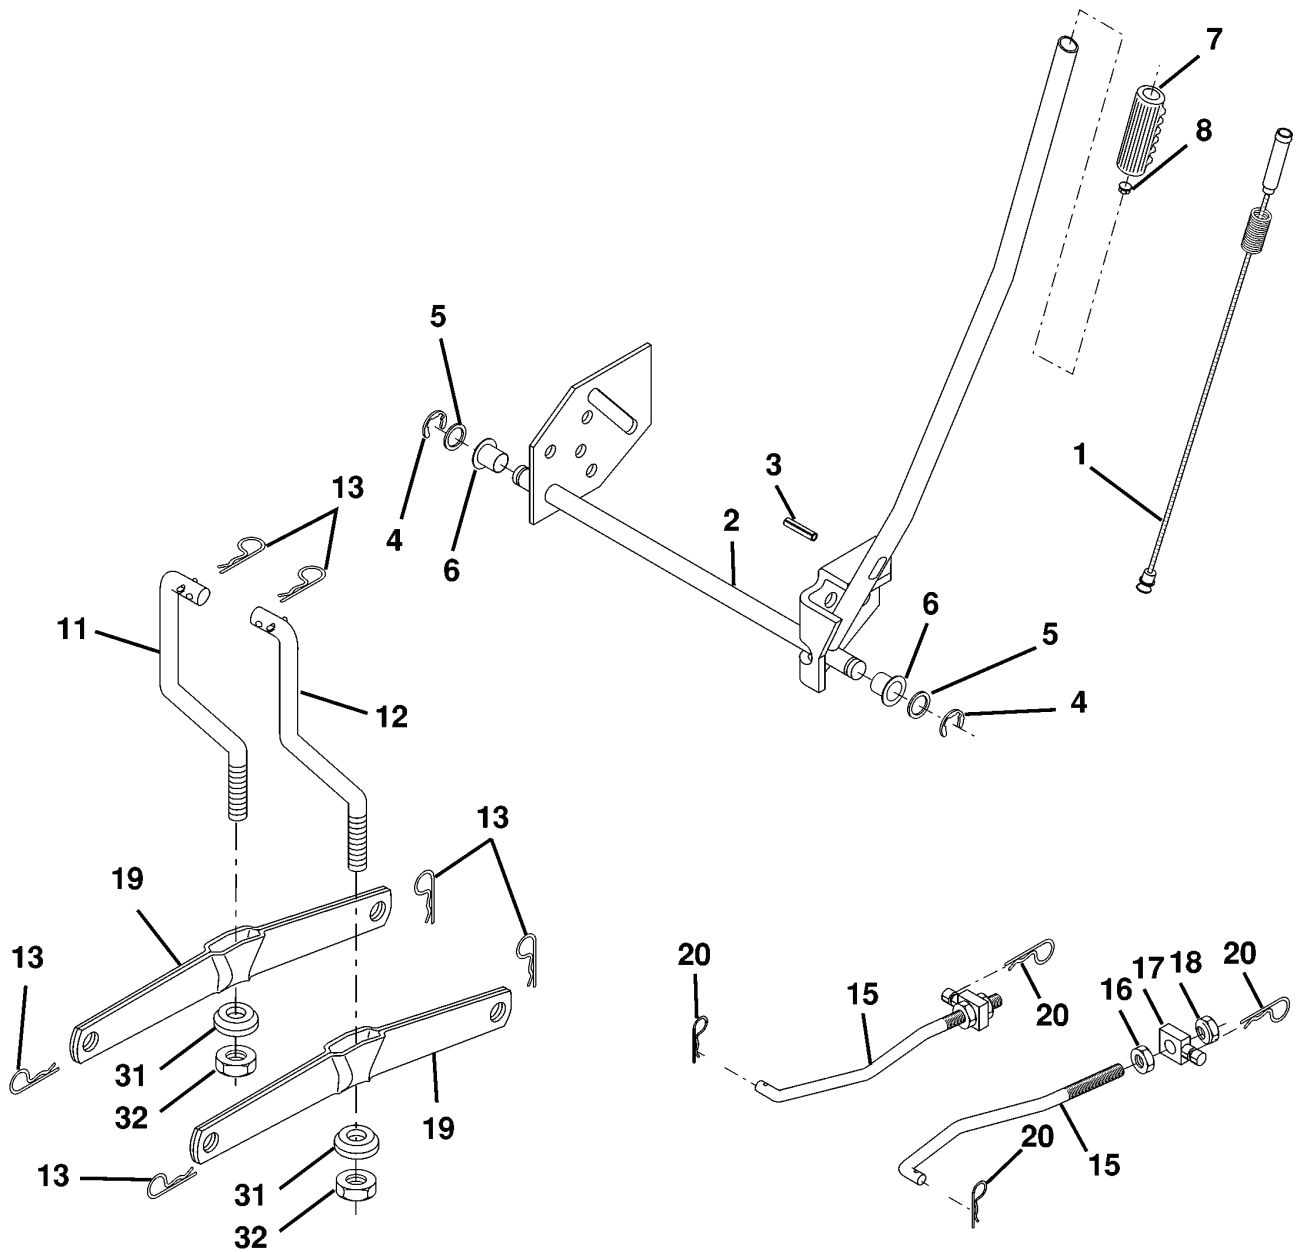

REPAIR PARTS

TRACTOR - MODEL NO. LTH125 (HELTH125B), PRODUCT NO. 954 17 00-34
MOWER LIFT

REF.	PART NO.	DESCRIPTION	REMARK	QTY.	KIT
1	532159460	WIRE		1	
2	532159471	LEVER		1	
3	532105767	PIN RETAINING SCREW		1	
4	812000002	RETAINER RING		1	
5	819211621	WASHER		1	
6	532120183	BEARING		1	
7	532109413	GRIP		1	
8	532124526	KNOB		1	
11	532139865	LINK		1	
12	532139866	LINK		1	
13	532124670	RETAINER RING		1	
15	532173288	LINK		1	
16	873350800	NUT		1	
17	532130171	BRACKET		1	
18	873800800	NUT		1	
19	532139868	LEVER		1	
20	532163552	CLIP		1	
31	532169865	BEARING		1	
32	873540600	NUT		1