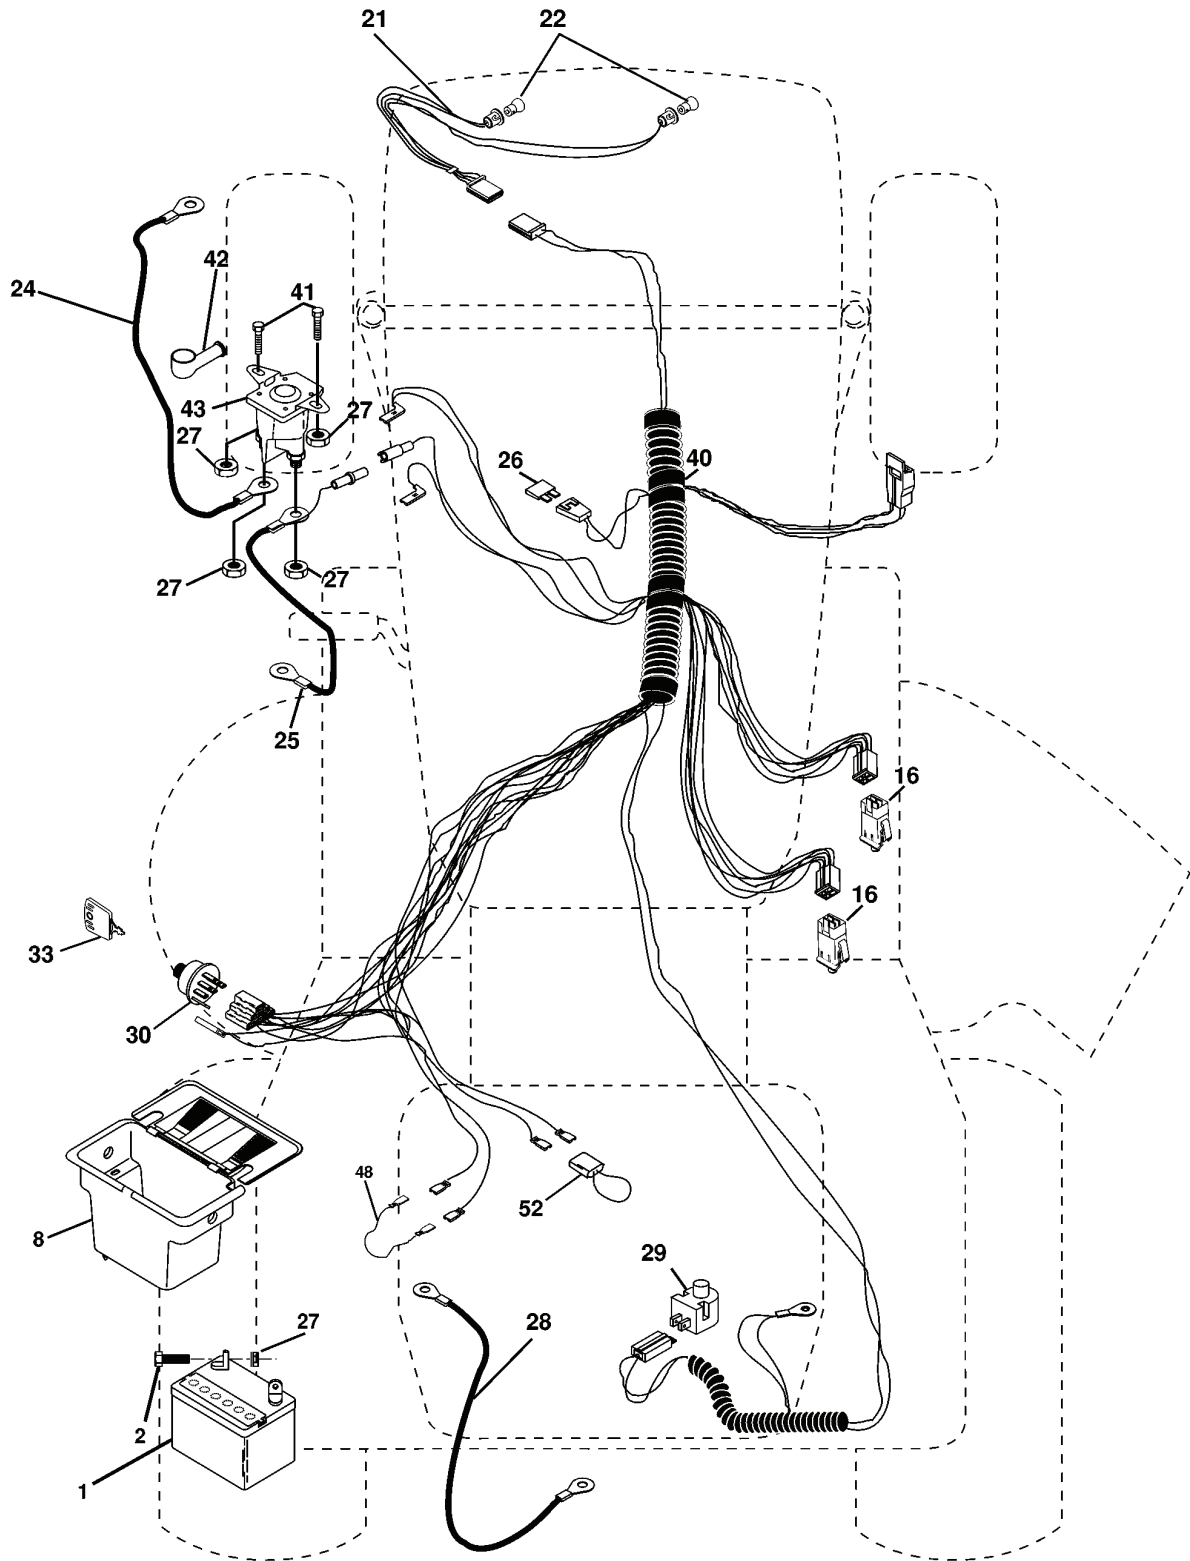

# REPAIR PARTS

TRACTOR - MODEL NO. LTH125 (HELTH125B), PRODUCT NO. 954 17 00-34  
DECALS

---

REF.	PART NO.	DESCRIPTION	REMARK	QTY.	KIT
1	532126187	DECAL		1	
2	532140837	DECAL		1	
3	532175852	DECAL		1	
4	532175853	DECAL		1	
5	532175839	ERREUR IPL FHP=170839		1	
6	532145437	DECAL		1	
7	532159713	DECAL		1	
8	532145494	DECAL		1	
9	532150617	DECAL		1	
10	532145498	DECAL		1	
11	532159736	DECAL		1	
12	532159737	DECAL		1	
14	532136832	DECAL		1	
20	532145005	DECAL		1	
--	532171284	PLATE		1	
--	532162598	DECAL		1	
--	532171285	PLATE		1	
--	532138311	DECAL		1	
--	532169210	DECAL		1	
--	532176282			1	
--	532176283			1	

# REPAIR PARTS

TRACTOR - MODEL NO. LTH125 (HELTH125B), PRODUCT NO. 954 17 00-34  
SEAT ASSEMBLY

---

REF.	PART NO.	DESCRIPTION	REMARK	QTY.	KIT
1	532140838	SEAT		1	
2	532140551	BRACKET		1	
3	871110616	SCREW		1	
4	819131610	WASHER		1	
5	532145006	CLIP		1	
6	873800600	NUT		1	
7	532124181	SPRING		1	
8	817000616	SCREW		1	
9	819131614	WASHER		1	
10	532174894	PAN		1	
12	532121246	BRACKET		1	
13	532121248	BUSHING		1	
14	872050412	BOLT		1	
15	532134300	SPACER		1	
16	532121250	SPRING		1	
17	532123976	LOCKNUT		1	
21	532171852	BOLT		1	
22	873800500	LOCK NUT		1	
23	871110814	BOLT		1	
24	819171912	WASHER		1	
25	532127018	BOLT		1	
26	810040800	WASHER		1	

# REPAIR PARTS

TRACTOR - MODEL NO. LTH125 (HELTH125B), PRODUCT NO. 954 17 00-34  
ELECTRICAL

---

REF.	PART NO.	DESCRIPTION	REMARK	QTY.	KIT
1	532144925	BATTERY		1	
2	874760412	BOLT		1	
8	532156417	BOX		1	
16	532153664	SWITCH		1	
21	532166181	CABLE ASSY		1	
22	532004152	BULB		1	
24	532124780	CABLE		1	
25	532146147	CABLE		1	
26	532175158	FUSE		1	
27	873510400	NUT		1	
28	532124773	CABLE		1	
29	532121305	SWITCH		1	
30	532175566	SWITCH		1	
33	532140401	KEY		1	
40	532170217	CABLE ASSY		1	
41	871110408	BOLT		1	
42	532131563	COVER		1	
43	532175141	SOLENOID		1	
48	532140844	ADAPTER		1	
52	532141940	WIRE		1	