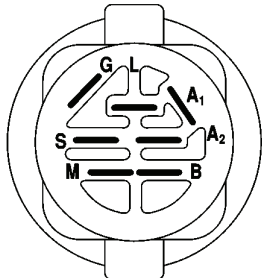

# REPAIR PARTS

TRACTOR - MODEL NO. LTH125 (HELTH125B), PRODUCT NO. 954 17 00-34  
MOWER LIFT

---

REF.	PART NO.	DESCRIPTION	REMARK	QTY.	KIT
1	532159460	WIRE		1	
2	532159471	LEVER		1	
3	532105767	PIN RETAINING SCREW		1	
4	812000002	RETAINER RING		1	
5	819211621	WASHER		1	
6	532120183	BEARING		1	
7	532109413	GRIP		1	
8	532124526	KNOB		1	
11	532139865	LINK		1	
12	532139866	LINK		1	
13	532124670	RETAINER RING		1	
15	532173288	LINK		1	
16	873350800	NUT		1	
17	532130171	BRACKET		1	
18	873800800	NUT		1	
19	532139868	LEVER		1	
20	532163552	CLIP		1	
31	532169865	BEARING		1	
32	873540600	NUT		1	

# TRACTOR - MODEL NO. LTH125 (HELTH125B), PRODUCT NO. 954 17 00-34 SCHEMATIC

**IGNITION SWITCH**

POSITION	CIRCUIT	"MAKE"
OFF	M+G+A1	NONE
RUN/LIGHT	B+A1	A2+L
RUN	B+A1	NONE
START	B + S + A1	NONE

**NOTE**

YOUR TRACTOR IS EQUIPPED WITH A SPECIAL ALTERNATOR SYSTEM. THE LIGHTS ARE NOT CONNECTED TO THE BATTERY, BUT HAVE THEIR OWN ELECTRICAL SOURCE. BECAUSE OF THIS, THE BRIGHTNESS OF THE LIGHTS WILL CHANGE WITH ENGINE SPEED. AT IDLE THE LIGHTS WILL DIM. AS THE ENGINE IS SPEEDED UP, THE LIGHTS WILL BECOME THEIR BRIGHTEST.