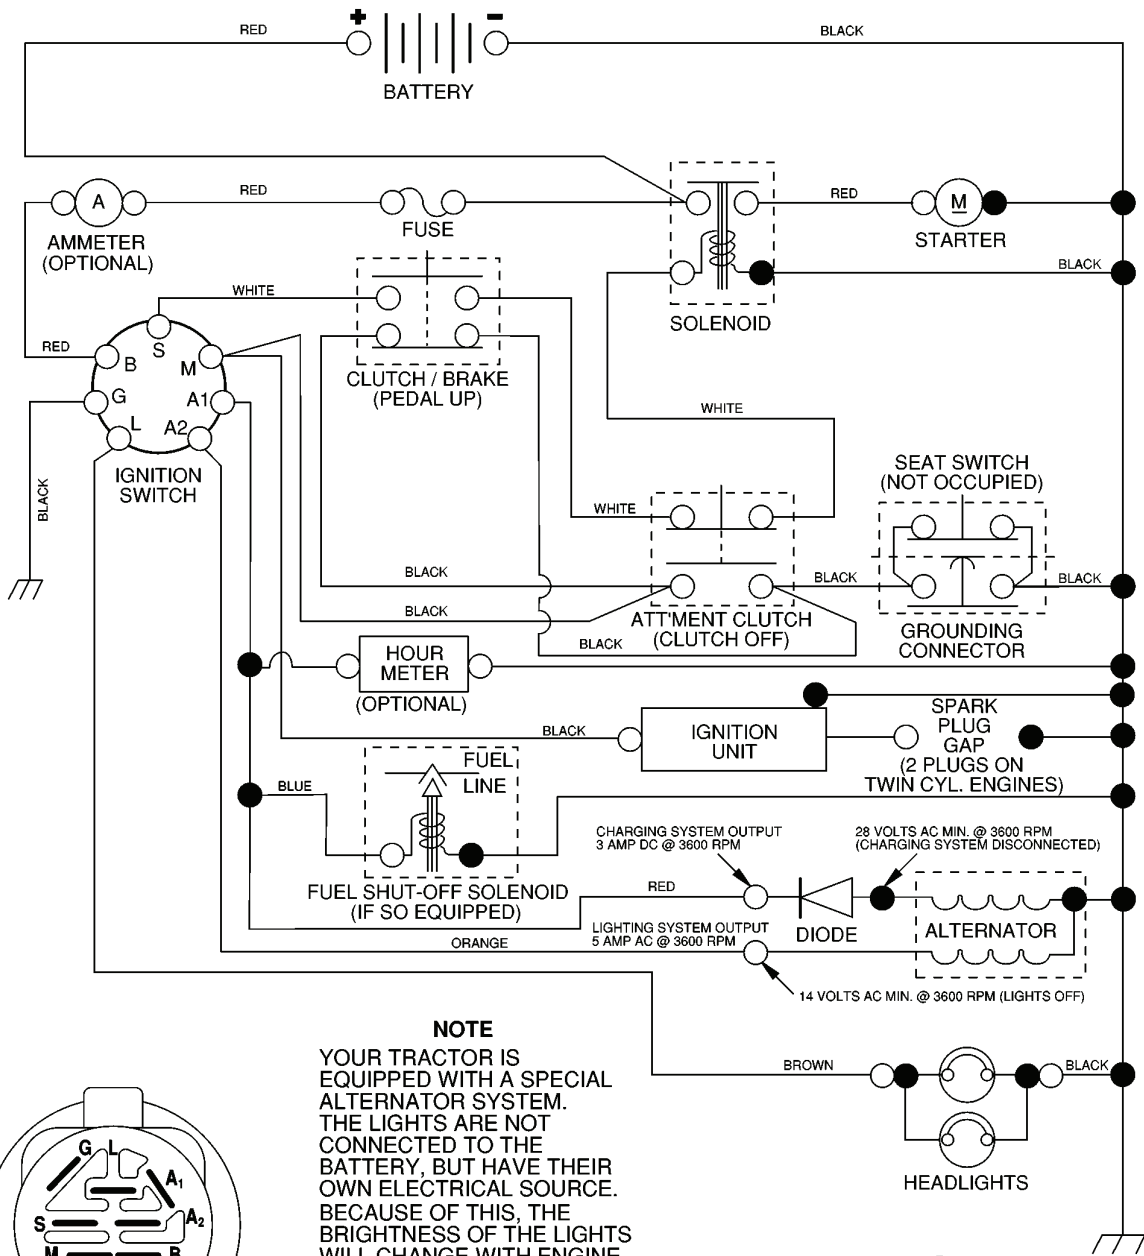

# REPAIR PARTS

TRACTOR - MODEL NO. LTH125 (HELTH125B), PRODUCT NO. 954 17 00-34  
MOWER LIFT

---

REF.	PART NO.	DESCRIPTION	REMARK	QTY.	KIT
1	532159460	WIRE		1	
2	532159471	LEVER		1	
3	532105767	PIN RETAINING SCREW		1	
4	812000002	RETAINER RING		1	
5	819211621	WASHER		1	
6	532120183	BEARING		1	
7	532109413	GRIP		1	
8	532124526	KNOB		1	
11	532139865	LINK		1	
12	532139866	LINK		1	
13	532124670	RETAINER RING		1	
15	532173288	LINK		1	
16	873350800	NUT		1	
17	532130171	BRACKET		1	
18	873800800	NUT		1	
19	532139868	LEVER		1	
20	532163552	CLIP		1	
31	532169865	BEARING		1	
32	873540600	NUT		1	

# TRACTOR - MODEL NO. LTH125 (HELTH125B), PRODUCT NO. 954 17 00-34 SCHEMATIC

**IGNITION SWITCH**

POSITION	CIRCUIT	"MAKE"
OFF	M+G+A1	NONE
RUN/LIGHT	B+A1	A2+L
RUN	B+A1	NONE
START	B + S + A1	NONE

**NOTE**

YOUR TRACTOR IS EQUIPPED WITH A SPECIAL ALTERNATOR SYSTEM. THE LIGHTS ARE NOT CONNECTED TO THE BATTERY, BUT HAVE THEIR OWN ELECTRICAL SOURCE. BECAUSE OF THIS, THE BRIGHTNESS OF THE LIGHTS WILL CHANGE WITH ENGINE SPEED. AT IDLE THE LIGHTS WILL DIM. AS THE ENGINE IS SPEEDED UP, THE LIGHTS WILL BECOME THEIR BRIGHTEST.

**WIRING INSULATED CLIPS**

**NOTE:** IF WIRING INSULATED CLIPS WERE REMOVED FOR SERVICING OF UNIT, THEY SHOULD BE REPLACED TO PROPERLY SECURE YOUR WIRING.

NON-REMOVABLE CONNECTIONS

REMOVABLE CONNECTIONS