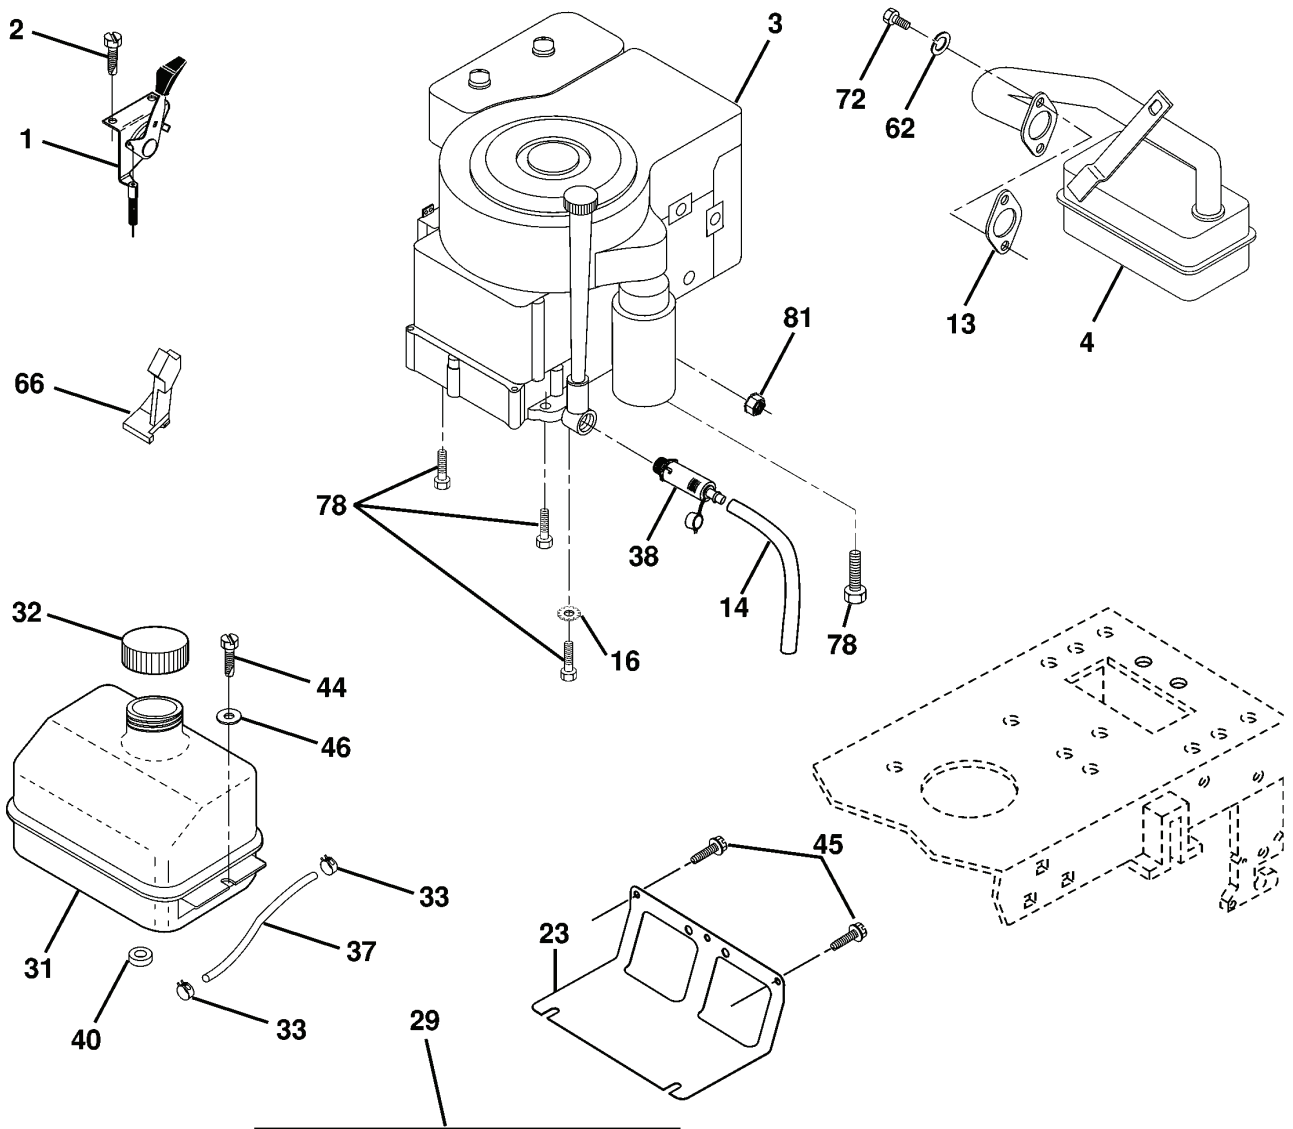

# REPAIR PARTS

TRACTOR - MODEL NO. LTH125 (HELTH125B), PRODUCT NO. 954 17 00-34  
STEERING ASSEMBLY

REF.	PART NO.	DESCRIPTION	REMARK	QTY.	KIT
1	532124415	STEERING WHEEL		1	
2	532154427	SHAFT		1	
3	532169840	SPINDLE		1	
4	532169839	SPINDLE		1	
5	532124931	WASHER		1	
6	532121748	WASHER		1	
7	819272016	WASHER		1	
8	812000029	RETAINER RING		1	
9	532124937	BEARING COL. STRG.		1	
10	532175121	ROD		1	
11	810040600	WASHER		1	
13	532136518	PIPE		1	
15	532145212	NUT		1	
17	532177876	SHAFT		1	
26	532126847	BUSHING		1	
28	819131416	WASHER		1	
29	817060612	SCREW		1	
30	876020412	SPLIT PIN		1	
32	532130465	ROD		1	
36	532155099	BUSHING		1	
37	532152927	SCREW		1	
38	532124416	INSERT		1	
39	819133812	WASHER		1	
40	532124701	NUT		1	
41	532100711	ADAPTER		1	
42	532169634	SLEEVE		1	
43	532121749	WASHER		1	
44	532153720	STEERING PINION		1	
46	532121232	HUB CAP		1	
47	532124836	NIPPLE		1	
51	873800500	LOCK NUT		1	
54	874780520	BOLT		1	
63	874780616	BOLT		1	
65	532160367	SPACER		1	
67	872140618	BOLT		1	
68	532169827	SHAFT		1	
71	532175146	STEERING GEAR		1	
82	532169835	BRACKET		1	
85	532133835	XMAS TREE FASTNER		1	
88	532175118	BOLT		1	
91	532175553	SPRING		1	

# REPAIR PARTS

TRACTOR - MODEL NO. LTH125 (HELTH125B), PRODUCT NO. 954 17 00-34  
ENGINE

**OPTIONAL EQUIPMENT**  
**Spark Arrester**

---

REF.	PART NO.	DESCRIPTION	REMARK	QTY.	KIT
1	532170865	CONTROL THROTTLE		1	
2	817720410	SCREW		1	
4	532137348	MUFFLER, CPL.		1	
13	532165291	GASKET		1	
14	532148456	TUBE		1	
16	811050600	WASHER		1	
23	532169837	HEAT SHIELD		1	
29	532137180	SPARK ARRESTER KIT		1	
31	532109202	TANK		1	
32	532140527	FUEL CAP		1	
33	532123487	HOSE CLAMP		1	
37	532137040	HOSE		1	
38	532148315	PLUG		1	
40	532124028	BUSHING		1	
44	817670412	SCREW		1	
45	817000612	SCREW		1	
46	819091416	WASHER		1	
62	810040500	WASHER		1	
66	532127951	MOVEMENT LIMITER		1	
72	871070512	BOLT		1	
78	817060620	SCREW		1	
81	873510400	NUT		1	