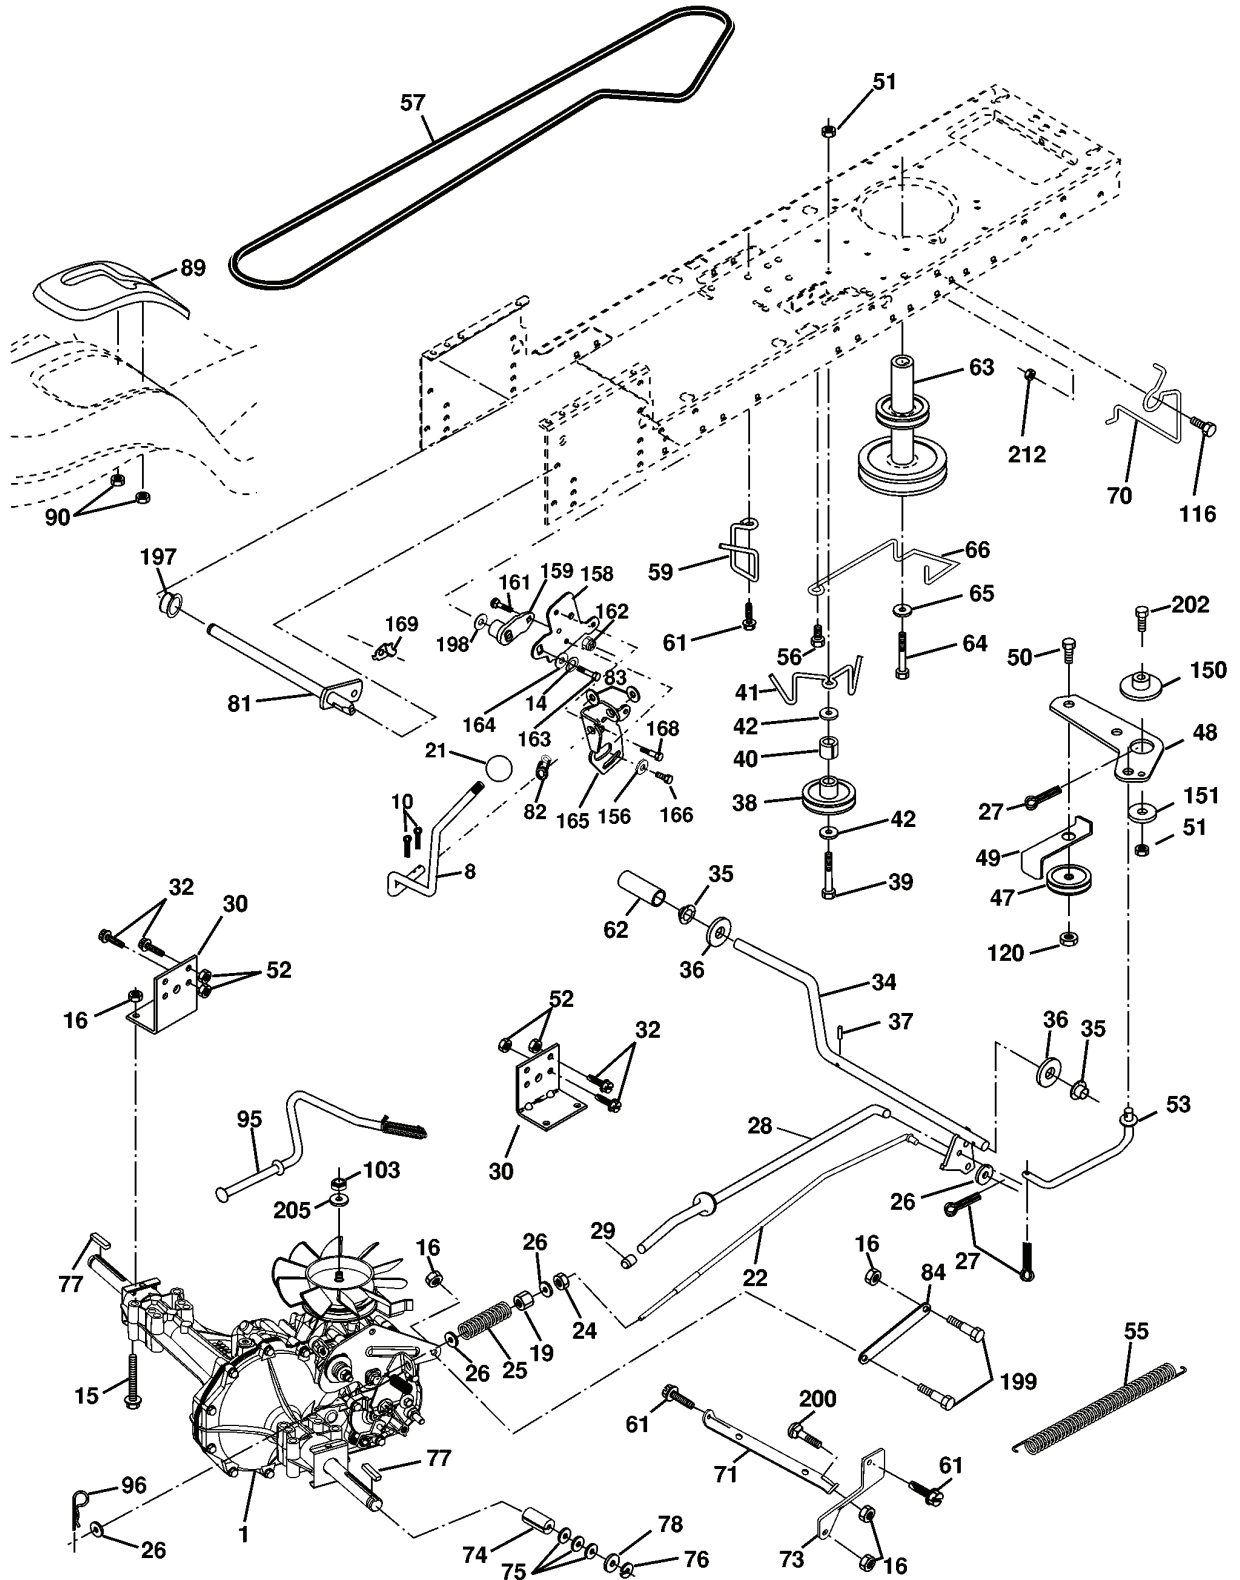

REPAIR PARTS

TRACTOR - MODEL NO. LTH125 (HELTH125B), PRODUCT NO. 954 17 00-34
DRIVE

REF.	PART NO.	DESCRIPTION	REMARK	QTY.	KIT
8	532165866	ROD		1	
10	876020416	SPLIT PIN		1	
14	810040400	WASHER		1	
15	874490544	SCREW		1	
16	873800500	LOCK NUT		1	
19	873800600	NUT		1	
21	532121274	KNOB		1	
22	532169498	ROD		1	
24	873350600	NUT		1	
25	532106888	SPRING		1	
26	819131316	WASHER		1	
27	876020412	SPLIT PIN		1	
28	532175765	SHAFT		1	
29	532071673	COVER		1	
30	532174973	BRACKET		1	
32	874760512	BOLT		1	
34	532175578	SHAFT		1	
35	532120183	BEARING		1	
36	819211616	WASHER		1	
37	532124963	PIN RETAINING SCREW		1	
38	532165936	PULLEY		1	
39	874760648	BOLT		1	
40	532175461	SPACER		1	
41	532175556	BELT GUIDE		1	
42	819131312	WASHER		1	
47	532127783	PULLEY		1	
48	532154407	GUIDE		1	
49	532123205	BELT GUIDE		1	
50	874760624	BOLT		1	
51	873680600	NUT		1	
52	873680500	NUT		1	
53	532105710	LINK		1	
55	532105709	SPRING		1	
56	817060616	SCREW		1	
57	532140294	BELT		1	
59	532169691	BELT GUIDE		1	
61	817060612	SCREW		1	
62	532124872	PEDAL RUBBER		1	
63	532175410	PULLEY		1	
64	871170764	BOLT		1	
65	810040700	WASHER		1	
66	532154778	TENSIONER		1	
70	532134683	BELT GUIDE		1	
71	532169183	ROD		1	
73	532169182	BRACKET		1	
74	532137057	SPACER		1	
75	532121749	WASHER		1	
76	812000001	RETAINER RING		1	
77	532123583	KEY		1	
78	532121748	WASHER		1	
81	532165596	SHAFT		1	
82	532165711	SPRING		1	
83	819171216	WASHER		1	
84	532169843	LINK		1	
89	532166510	BRACKET		1	
90	532124346	NUT		1	
95	532170201	CONTROL		1	
96	532124788	RETAINER RING		1	
103	873940800	NUT		1	
116	872140608	BOLT		1	
120	873900600	NUT		1	
150	532175456	SPACER		1	
151	819133210	WASHER		1	
156	532166002	WASHER		1	
158	532165589	BRACKET		1	
159	532165494	LEVER		1	
161	872140406	BOLT		1	
162	873680400	NUT		1	
163	874780416	BOLT		1	
164	819091010	WASHER		1	
165	532165623	BRACKET		1	
166	532166880	SCREW		1	
168	532165492	BOLT		1	
169	532165580	RETAINER		1	
197	532169613	SLEEVE		1	
198	532169593	WASHER		1	
199	532169612	SCREW		1	
200	872140508	BOLT		1