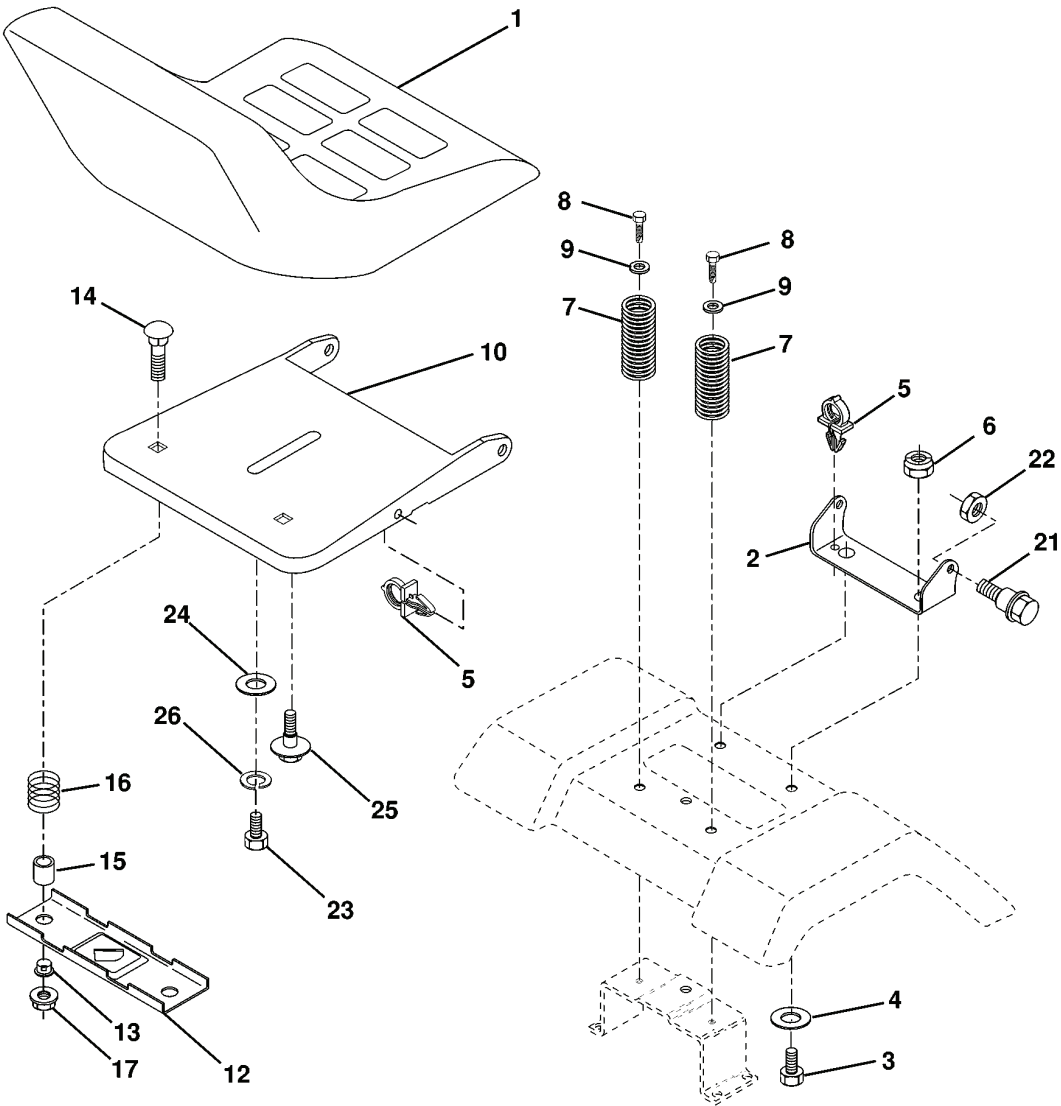

# REPAIR PARTS

TRACTOR - MODEL NO. LTH125 (HELTH125B), PRODUCT NO. 954 17 00-34  
CHASSIS AND ENCLOSURES

REF.	PART NO.	DESCRIPTION	REMARK	QTY.	KIT
1	532174619	FRAME		1	
2	532176554	PLATE		1	
3	817060612	SCREW		1	
5	532155272	DAMPER		1	
9	532171853	DASH		1	
10	872140608	BOLT		1	
11	532155927	PLATE		1	
12	532145660	CLIP		1	
13	532173025	PLATE		1	
14	817490608	SCREW		1	
17	532162237	HOOD		1	
18	532126938	DAMPER		1	
25	819131312	WASHER		1	
26	873800600	NUT		1	
28	532176644	GRILL CPL		1	
29	532176645	LENS		1	
30	532171854	COVER		1	
31	532139976	BRACKET		1	
37	817490508	SCREW		1	
38	532175710	BRACKET		1	
51	873800400	NUT		1	
52	819091416	WASHER		1	
53	532144697	BRACKET		1	
54	532161464	SCREW		1	
55	532144696	BRACKET		1	
57	874780412	BOLT		1	
58	532150127	AIR CONDUCTOR		1	
60	872140606	BOLT		1	
64	532154798	PANEL		1	
74	873680600	NUT		1	
142	532165867	PLATE		1	
143	532154966	BRACKET		1	
144	532154207	HOLDER		1	
145	532156524	SHAFT		1	
206	532170165	BOLT		1	
207	817670508	SCREW		1	
208	817670608	SCREW		1	
212	532156229	REFLECTOR		1	
--	532005479	PLUG		1	

# REPAIR PARTS

TRACTOR - MODEL NO. LTH125 (HELTH125B), PRODUCT NO. 954 17 00-34  
SEAT ASSEMBLY

---

REF.	PART NO.	DESCRIPTION	REMARK	QTY.	KIT
1	532140838	SEAT		1	
2	532140551	BRACKET		1	
3	871110616	SCREW		1	
4	819131610	WASHER		1	
5	532145006	CLIP		1	
6	873800600	NUT		1	
7	532124181	SPRING		1	
8	817000616	SCREW		1	
9	819131614	WASHER		1	
10	532174894	PAN		1	
12	532121246	BRACKET		1	
13	532121248	BUSHING		1	
14	872050412	BOLT		1	
15	532134300	SPACER		1	
16	532121250	SPRING		1	
17	532123976	LOCKNUT		1	
21	532171852	BOLT		1	
22	873800500	LOCK NUT		1	
23	871110814	BOLT		1	
24	819171912	WASHER		1	
25	532127018	BOLT		1	
26	810040800	WASHER		1	