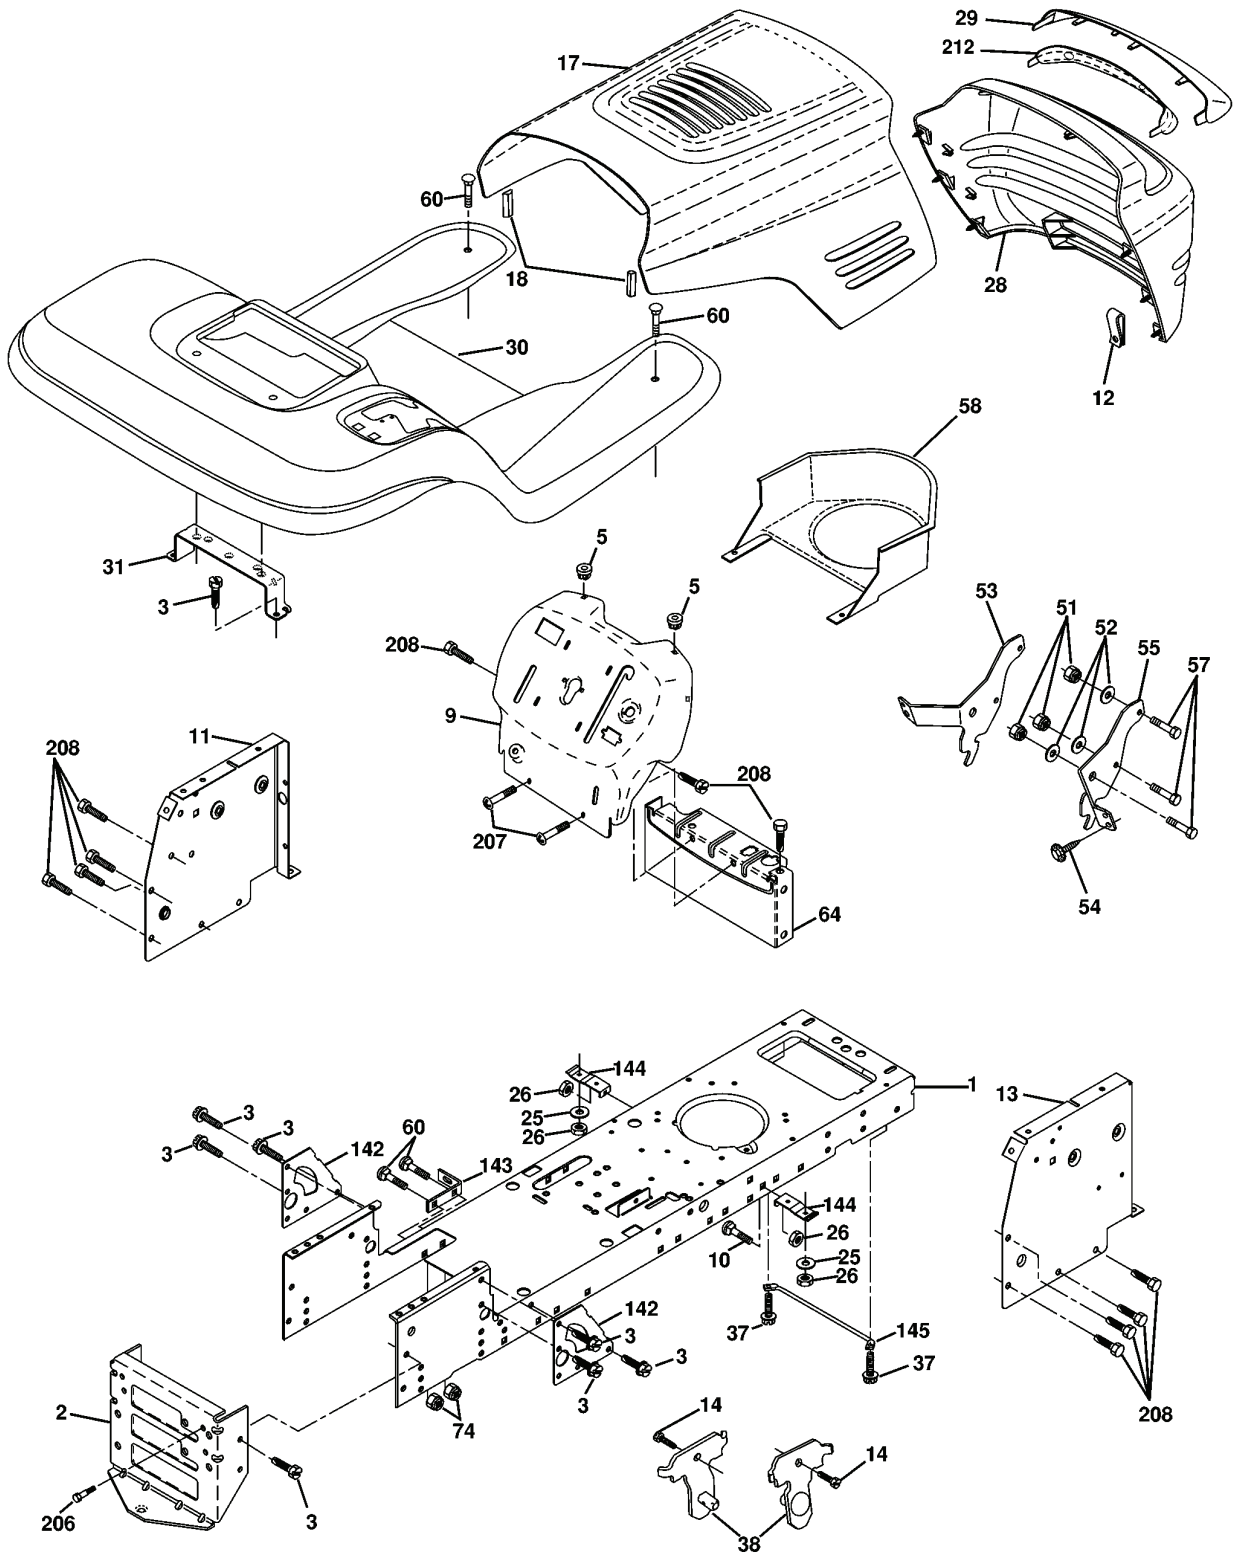

REPAIR PARTS

TRACTOR - MODEL NO. LTH125 (HELTH125B), PRODUCT NO. 954 17 00-34
CHASSIS AND ENCLOSURES

REF.	PART NO.	DESCRIPTION	REMARK	QTY.	KIT
1	532174619	FRAME		1	
2	532176554	PLATE		1	
3	817060612	SCREW		1	
5	532155272	DAMPER		1	
9	532171853	DASH		1	
10	872140608	BOLT		1	
11	532155927	PLATE		1	
12	532145660	CLIP		1	
13	532173025	PLATE		1	
14	817490608	SCREW		1	
17	532162237	HOOD		1	
18	532126938	DAMPER		1	
25	819131312	WASHER		1	
26	873800600	NUT		1	
28	532176644	GRILL CPL		1	
29	532176645	LENS		1	
30	532171854	COVER		1	
31	532139976	BRACKET		1	
37	817490508	SCREW		1	
38	532175710	BRACKET		1	
51	873800400	NUT		1	
52	819091416	WASHER		1	
53	532144697	BRACKET		1	
54	532161464	SCREW		1	
55	532144696	BRACKET		1	
57	874780412	BOLT		1	
58	532150127	AIR CONDUCTOR		1	
60	872140606	BOLT		1	
64	532154798	PANEL		1	
74	873680600	NUT		1	
142	532165867	PLATE		1	
143	532154966	BRACKET		1	
144	532154207	HOLDER		1	
145	532156524	SHAFT		1	
206	532170165	BOLT		1	
207	817670508	SCREW		1	
208	817670608	SCREW		1	
212	532156229	REFLECTOR		1	
--	532005479	PLUG		1