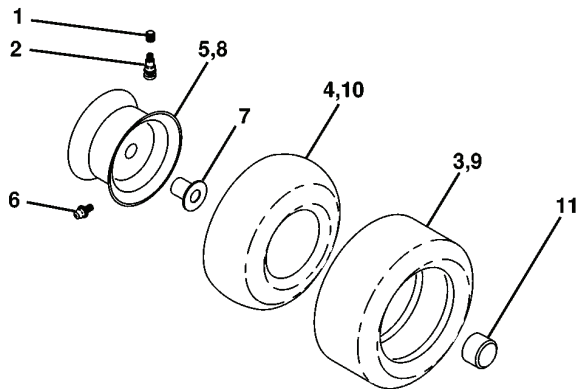

REPAIR PARTS

TRACTOR - MODEL NO. LTH125 (HELTH125B), PRODUCT NO. 954 17 00-34

WHEELS & TIRES

REF.	PART NO.	DESCRIPTION	REMARK	QTY.	KIT
1	532059192	CAP VALVE		1	
2	532065139	NIPPLE		1	
3	532106222	TIRE		1	
4	532059904	HOSE		1	
5	532138336	RIM		1	
6	532124957	FITTING		1	
7	532124959	BEARING		1	
8	532138337	RIM.SPROCKET		1	
9	532124635	TIRE		1	
10	532124926	HOSE		1	
11	532175039	HUB CAP		1	
--	532144334	SEALING FOAM		1	
	PART NO.		REMARK		KIT