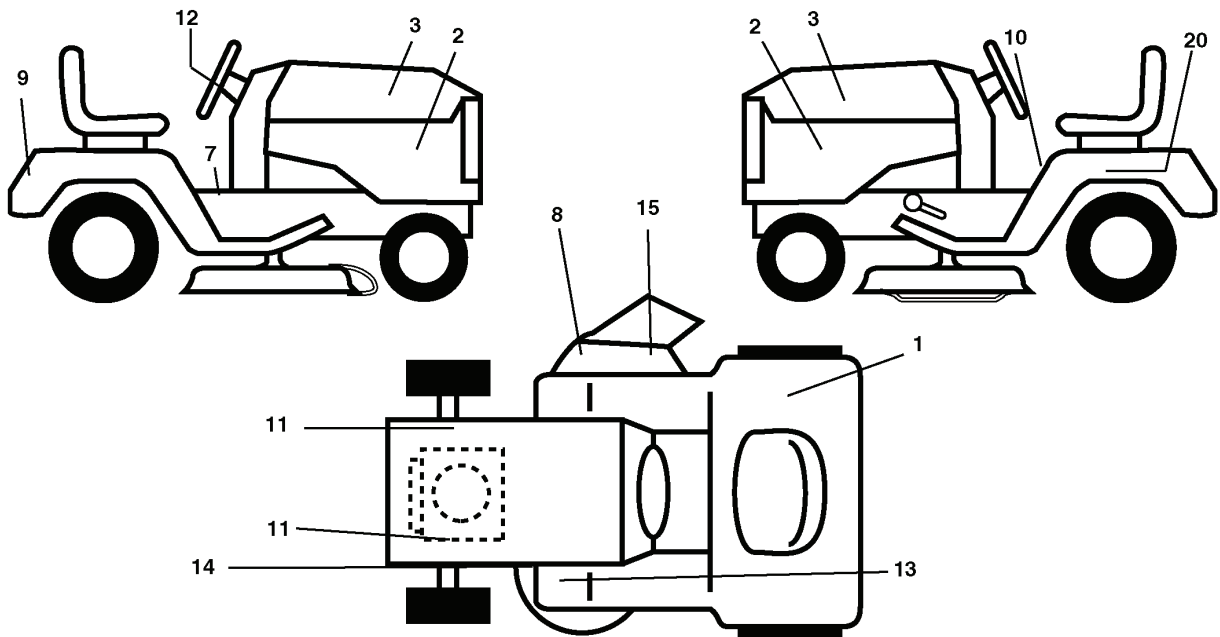

REPAIR PARTS

TRACTOR - MODEL NO. LTH1742 (HAU17H42A), PRODUCT NO. 954 17 02-24
SEAT ASSEMBLY

seat_lt.knob_1

REF.	PART NO.	DESCRIPTION	REMARK	QTY.	KIT
1	532184992	SEAT		1	
2	532140551	BRACKET		1	
3	871110616	SCREW		1	
4	819131610	WASHER		1	
5	532145006	CLIP		1	
6	873800600	NUT		1	
7	532124181	SPRING		1	
8	817000616	SCREW		1	
9	819131614	WASHER		1	
10	532182493	BRACKET		1	
11	532166369	WING NUT		1	
12	532121246	BRACKET		1	
13	532121248	BUSHING		1	
14	872050412	BOLT		1	
15	532134300	SPACER		1	
16	532121250	SPRING		1	
17	532123976	LOCKNUT		1	
21	532171852	BOLT		1	
22	873800500	LOCK NUT		1	
24	819171912	WASHER		1	
25	532127018	BOLT		1	

REPAIR PARTS

TRACTOR - MODEL NO. LTH1742 (HAU17H42A), PRODUCT NO. 954 17 02-24
DECALS

REF.	PART NO.	DESCRIPTION	REMARK	QTY.	KIT
1	532168869	DECAL		1	
2	532191141	DECAL		1	
3	532188921	DECAL		1	
7	532140837	DECAL		1	
8	532182166	DECAL		1	
9	532191362	DECAL		1	
10	532145498	DECAL		1	
11	532159736	DECAL		1	
12	532188925	DECAL		1	
13	532159737	DECAL		1	
14	532160396	DECAL		1	
15	532179128	DECAL		1	
20	532145005	DECAL		1	
--	532162598	DECAL		1	
--	532166960	DECAL		1	
--	532188252	PAD. FOOTREST LH		1	
--	532188253	PAD. FOOTREST RH		1	
--	532138311	DECAL		1	
--	532189975			1	

REPAIR PARTS

TRACTOR - MODEL NO. LTH1742 (HAU17H42A), PRODUCT NO. 954 17 02-24

WHEELS & TIRES

REF.	PART NO.	DESCRIPTION	REMARK	QTY.	KIT
1	532059192	CAP VALVE		1	
2	532065139	NIPPLE		1	
3	532106222	TIRE		1	
4	532059904	HOSE		1	
5	532138336	RIM		1	
6	532124957	FITTING		1	
7	532124959	BEARING		1	
8	532138337	RIM.SPROCKET		1	
9	532122082	TIRE		1	
10	532124926	HOSE		1	
11	532175039	HUB CAP		1	
--	532144334	SEALING FOAM		1	