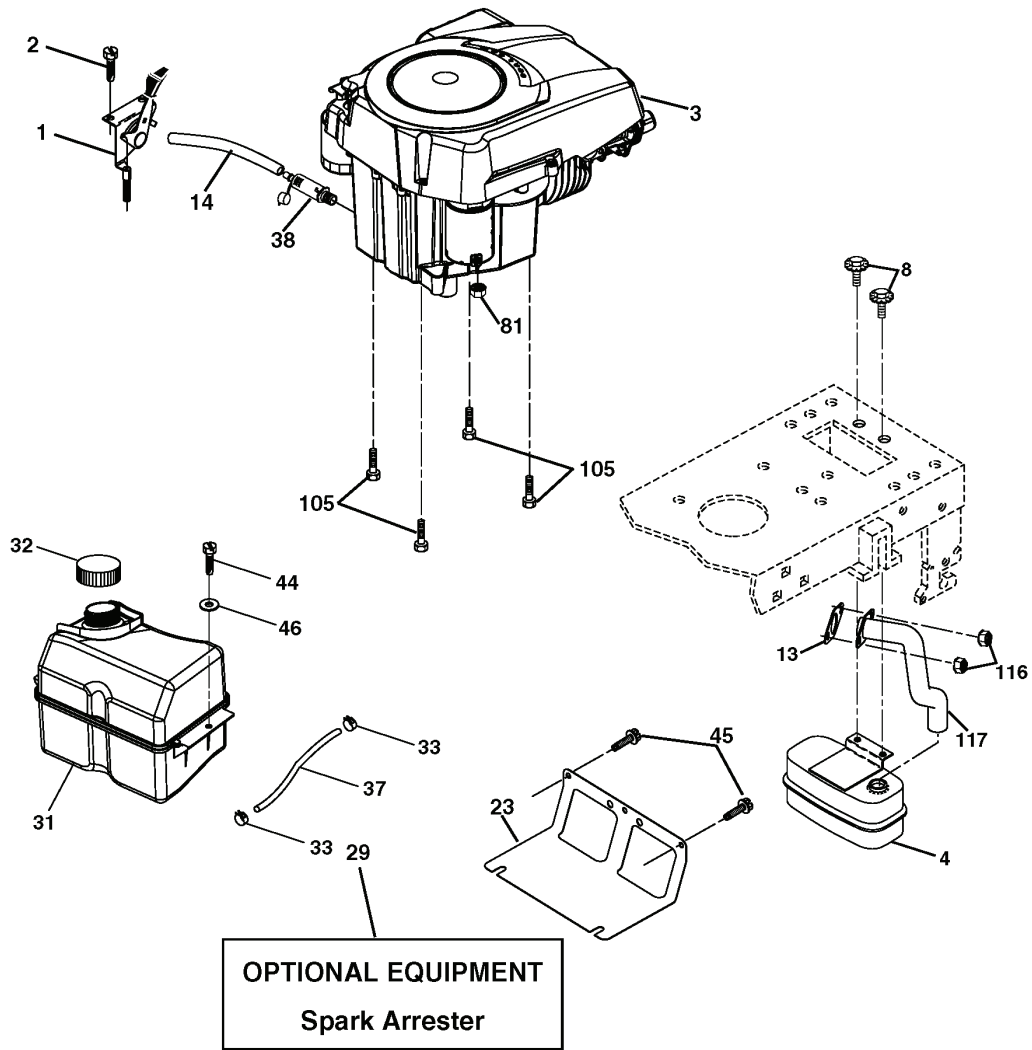

REPAIR PARTS

TRACTOR - MODEL NO. LTH1742 (HAU17H42A), PRODUCT NO. 954 17 02-24

WHEELS & TIRES

REF.	PART NO.	DESCRIPTION	REMARK	QTY.	KIT
1	532059192	CAP VALVE		1	
2	532065139	NIPPLE		1	
3	532106222	TIRE		1	
4	532059904	HOSE		1	
5	532138336	RIM		1	
6	532124957	FITTING		1	
7	532124959	BEARING		1	
8	532138337	RIM.SPROCKET		1	
9	532122082	TIRE		1	
10	532124926	HOSE		1	
11	532175039	HUB CAP		1	
--	532144334	SEALING FOAM		1	

REPAIR PARTS

TRACTOR - MODEL NO. LTH1742 (HAU17H42A), PRODUCT NO. 954 17 02-24
ENGINE

REF.	PART NO.	DESCRIPTION	REMARK	QTY.	KIT
1	532170805	CONTROL THROT /CH FLAG		1	
2	817720408	SCREW		1	
4	532188655	MUFFLER		1	
8	532171877	BOLT		1	
13	532185909	GASKET		1	
14	532148456	TUBE		1	
23	532169837	HEAT SHIELD		1	
29	532137180	SPARK ARRESTER KIT		1	
31	532185534	TANK UNIT		1	
32	532140527	FUEL CAP		1	
33	532123487	HOSE CLAMP		1	
37	532137040	HOSE		1	
38	532181654	PLUG		1	
44	817670412	SCREW		1	
45	817000612	SCREW		1	
46	819091416	WASHER		1	
81	873510400	NUT		1	
105	817120616	SCREW		1	
116	532184362	NUT		1	
117	532188654	TUBE EXHAUST		1	

REPAIR PARTS

TRACTOR - MODEL NO. LTH1742 (HAU17H42A), PRODUCT NO. 954 17 02-24
MOWER LIFT

lift-rh.1piece_3

REF.	PART NO.	DESCRIPTION	REMARK	QTY.	KIT
1	532159460	WIRE		1	
2	532159471	LEVER		1	
3	532105767	PIN RETAINING SCREW		1	
4	812000002	RETAINER RING		1	
5	819211621	WASHER		1	
6	532120183	BEARING		1	
7	532125631	HANDLE		1	
8	532124526	KNOB		1	
11	532139865	LINK		1	
12	532139866	LINK		1	
13	532124670	RETAINER RING		1	
15	532173288	LINK		1	
16	873350800	NUT		1	
17	532175689	BRACKET		1	
18	873800800	NUT		1	
19	532139868	LEVER		1	
20	532163552	CLIP		1	
31	532169865	BEARING		1	
32	873540600	NUT		1	