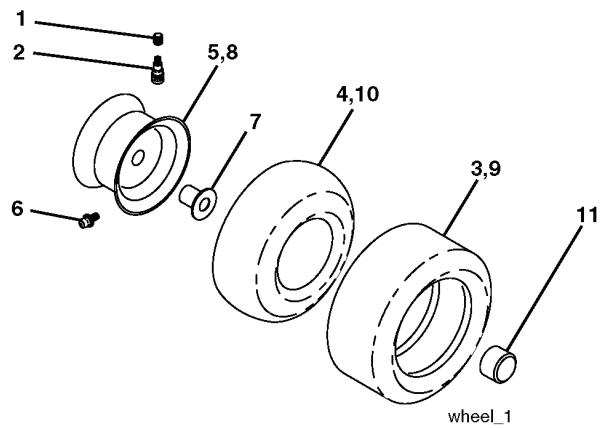

REPAIR PARTS

TRACTOR - MODEL NO. LTH1742 (HAU17H42A), PRODUCT NO. 954 17 02-24
DECALS

REF.	PART NO.	DESCRIPTION	REMARK	QTY.	KIT
1	532168869	DECAL		1	
2	532191141	DECAL		1	
3	532188921	DECAL		1	
7	532140837	DECAL		1	
8	532182166	DECAL		1	
9	532191362	DECAL		1	
10	532145498	DECAL		1	
11	532159736	DECAL		1	
12	532188925	DECAL		1	
13	532159737	DECAL		1	
14	532160396	DECAL		1	
15	532179128	DECAL		1	
20	532145005	DECAL		1	
--	532162598	DECAL		1	
--	532166960	DECAL		1	
--	532188252	PAD. FOOTREST LH		1	
--	532188253	PAD. FOOTREST RH		1	
--	532138311	DECAL		1	
--	532189975			1	

REPAIR PARTS

TRACTOR - MODEL NO. LTH1742 (HAU17H42A), PRODUCT NO. 954 17 02-24

WHEELS & TIRES

REF.	PART NO.	DESCRIPTION	REMARK	QTY.	KIT
1	532059192	CAP VALVE		1	
2	532065139	NIPPLE		1	
3	532106222	TIRE		1	
4	532059904	HOSE		1	
5	532138336	RIM		1	
6	532124957	FITTING		1	
7	532124959	BEARING		1	
8	532138337	RIM.SPROCKET		1	
9	532122082	TIRE		1	
10	532124926	HOSE		1	
11	532175039	HUB CAP		1	
--	532144334	SEALING FOAM		1	

REPAIR PARTS

TRACTOR - MODEL NO. LTH1742 (HAU17H42A), PRODUCT NO. 954 17 02-24
ENGINE

REF.	PART NO.	DESCRIPTION	REMARK	QTY.	KIT
1	532170805	CONTROL THROT /CH FLAG		1	
2	817720408	SCREW		1	
4	532188655	MUFFLER		1	
8	532171877	BOLT		1	
13	532185909	GASKET		1	
14	532148456	TUBE		1	
23	532169837	HEAT SHIELD		1	
29	532137180	SPARK ARRESTER KIT		1	
31	532185534	TANK UNIT		1	
32	532140527	FUEL CAP		1	
33	532123487	HOSE CLAMP		1	
37	532137040	HOSE		1	
38	532181654	PLUG		1	
44	817670412	SCREW		1	
45	817000612	SCREW		1	
46	819091416	WASHER		1	
81	873510400	NUT		1	
105	817120616	SCREW		1	
116	532184362	NUT		1	
117	532188654	TUBE EXHAUST		1	