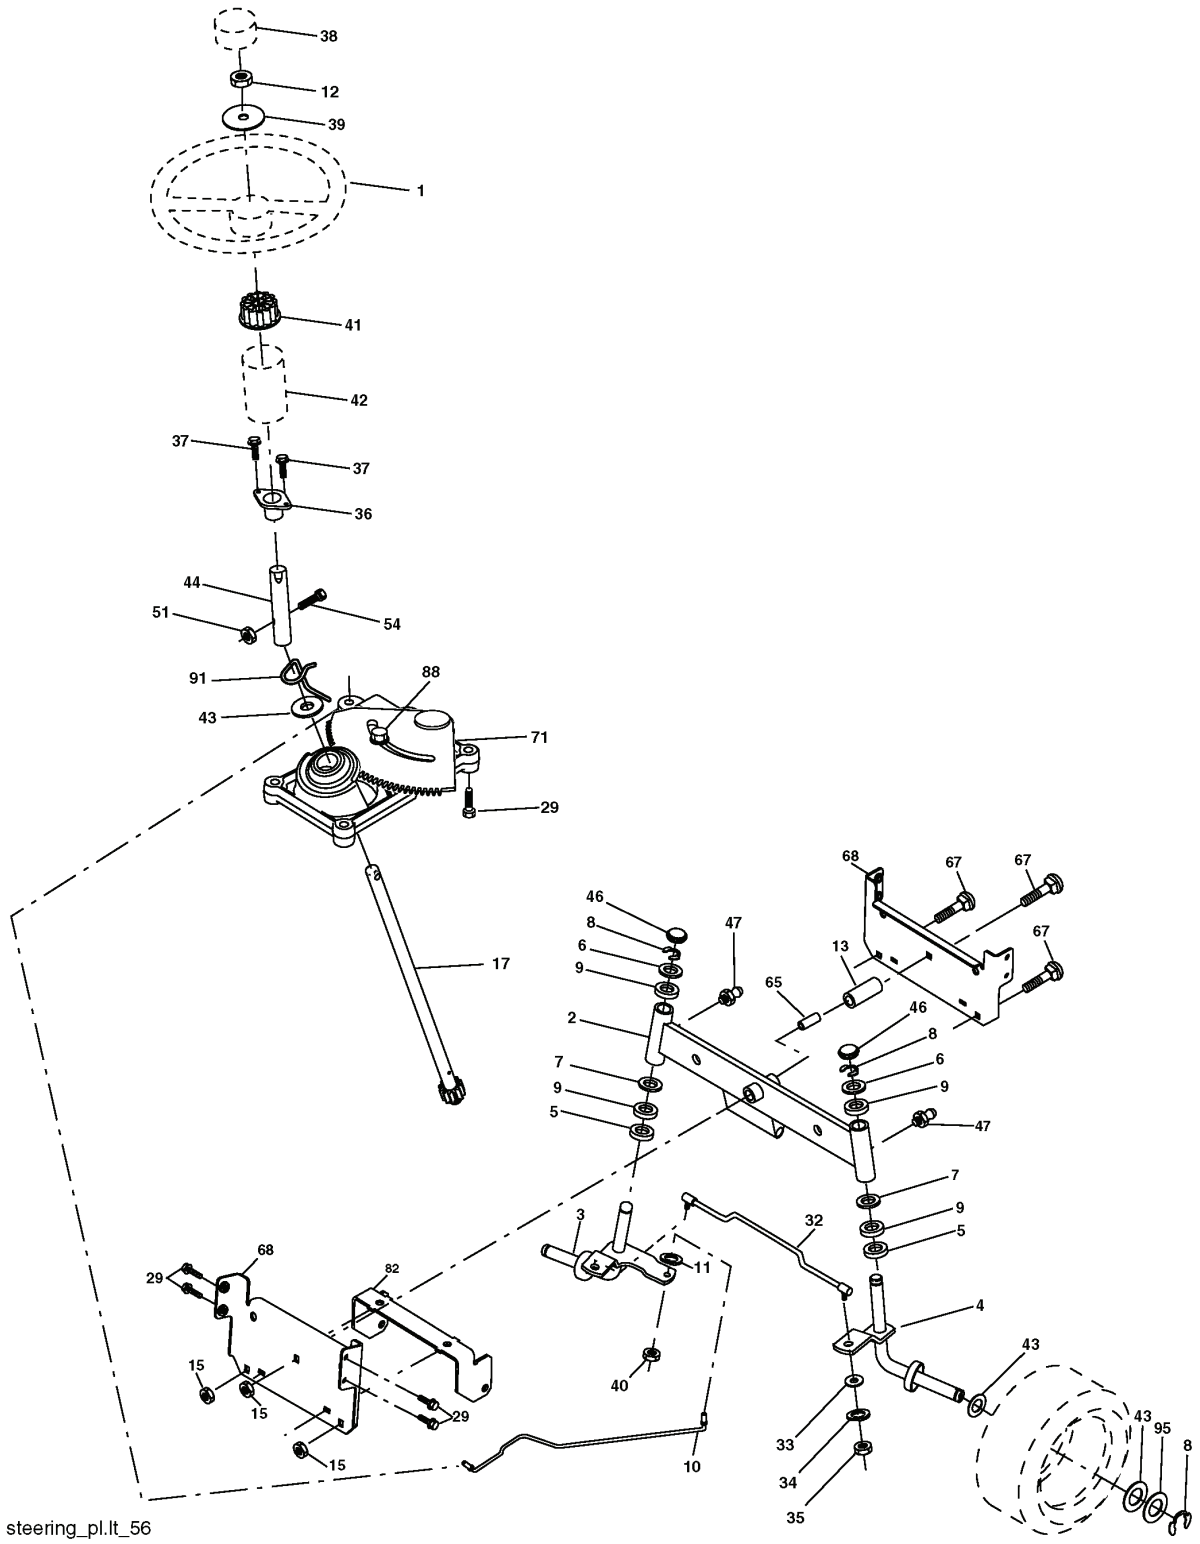

REPAIR PARTS

TRACTOR - MODEL NO. LTH1742 (HAU17H42A), PRODUCT NO. 954 17 02-24
STEERING ASSEMBLY

steering_pl.lt_56

REF.	PART NO.	DESCRIPTION	REMARK	QTY.	KIT
1	532166627	STEERING WHEEL		1	
2	532175131	AXLE		1	
3	532169840	SPINDLE		1	
4	532169839	SPINDLE		1	
5	532124931	WASHER		1	
6	532121748	WASHER		1	
7	819272016	WASHER		1	
8	812000029	RETAINER RING		1	
9	532124937	BEARING COL. STRG.		1	
10	532175121	ROD		1	
11	810040600	WASHER		1	
12	873940800	NUT		1	
13	532136518	PIPE		1	
15	532145212	NUT		1	
17	532180641	SHAFT		1	
29	817000612	SCREW		1	
32	532171888	ROD		1	
33	819111216	WASHER		1	
34	810040500	WASHER		1	
35	873540500	NUT		1	
36	532155099	BUSHING		1	
37	532152927	SCREW		1	
38	532166626	INSERT		1	
39	819182411	WASHER		1	
40	873540600	NUT		1	
41	532159945	ADAPTER		1	
42	532169634	SLEEVE		1	
43	532121749	WASHER		1	
44	532180640	SHAFT		1	
46	532121232	HUB CAP		1	
47	532183226	FITTING		1	
51	873540400	NUT		1	
54	871130420	BOLT		1	
65	532160367	SPACER		1	
67	872110618	BOLT		1	
68	532169827	SHAFT		1	
71	532175146	STEERING GEAR		1	
82	532169835	BRACKET		1	
88	532175118	BOLT		1	
91	532175553	SPRING		1	
95	532188967	WASHER		1