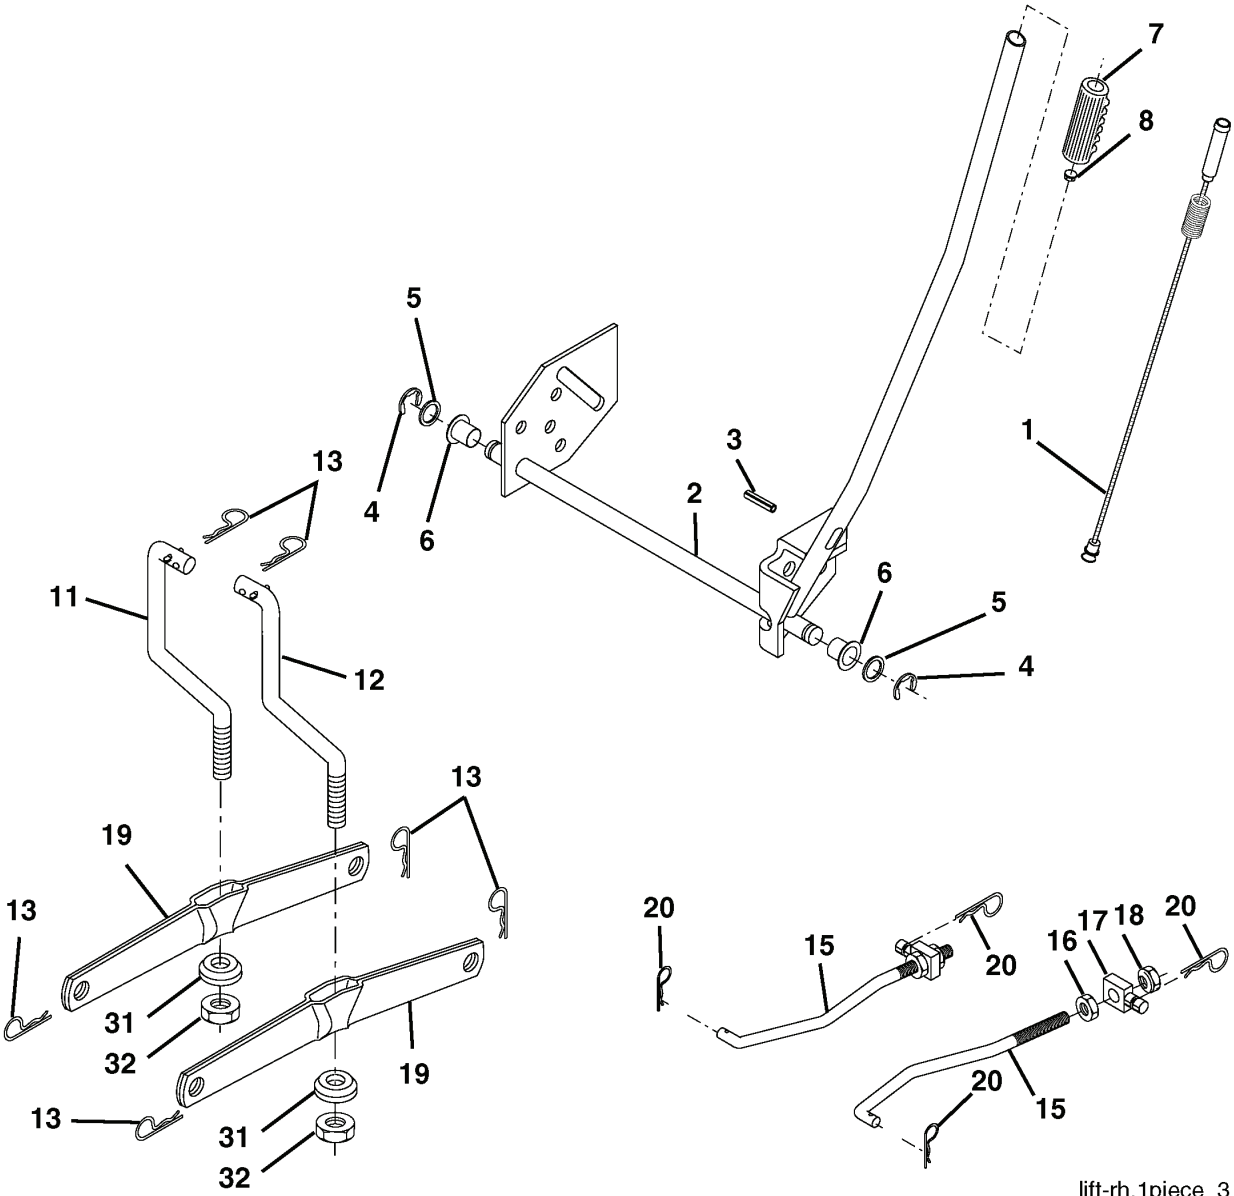

REPAIR PARTS

TRACTOR - MODEL NO. LTH1742 (HAU17H42A), PRODUCT NO. 954 17 02-24
MOWER LIFT

lift-rh.1piece_3

REF.	PART NO.	DESCRIPTION	REMARK	QTY.	KIT
1	532159460	WIRE		1	
2	532159471	LEVER		1	
3	532105767	PIN RETAINING SCREW		1	
4	812000002	RETAINER RING		1	
5	819211621	WASHER		1	
6	532120183	BEARING		1	
7	532125631	HANDLE		1	
8	532124526	KNOB		1	
11	532139865	LINK		1	
12	532139866	LINK		1	
13	532124670	RETAINER RING		1	
15	532173288	LINK		1	
16	873350800	NUT		1	
17	532175689	BRACKET		1	
18	873800800	NUT		1	
19	532139868	LEVER		1	
20	532163552	CLIP		1	
31	532169865	BEARING		1	
32	873540600	NUT		1	