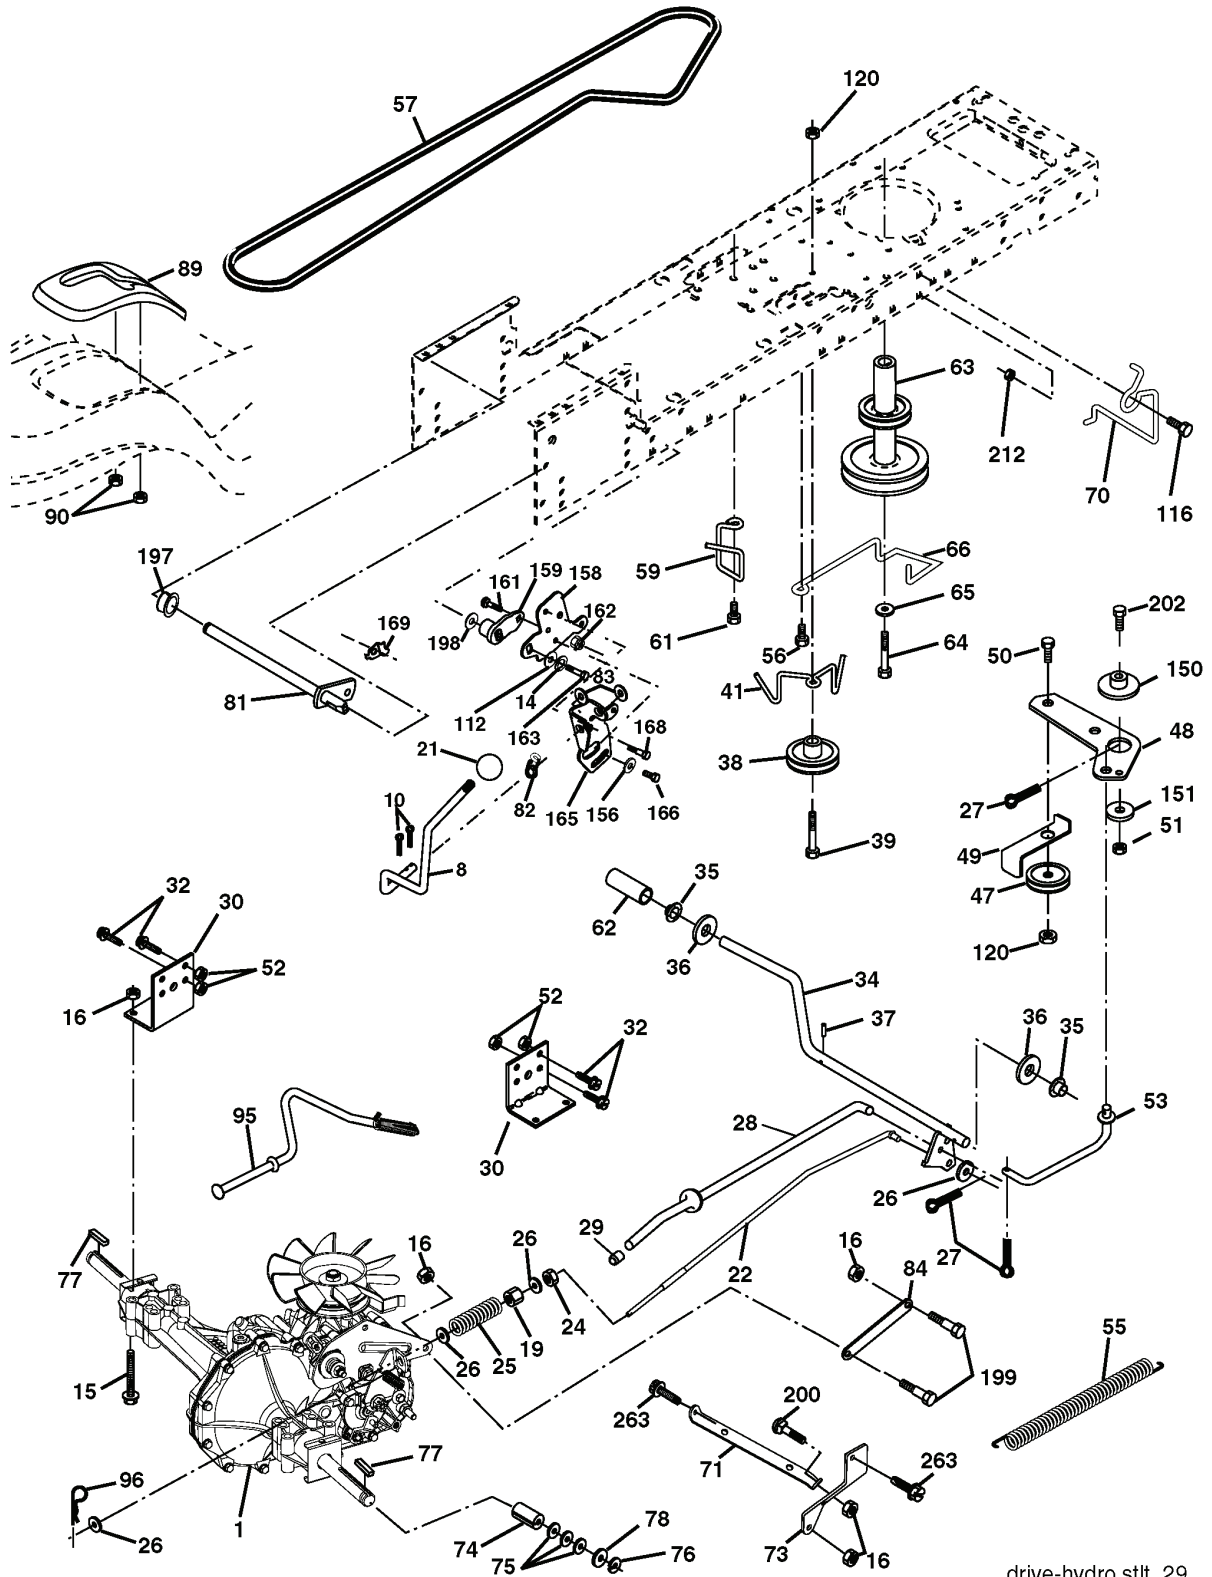

REPAIR PARTS

TRACTOR - MODEL NO. LTH1742 (HAU17H42A), PRODUCT NO. 954 17 02-24
DRIVE

REF.	PART NO.	DESCRIPTION	REMARK	QTY.	KIT
8	532165866	ROD		1	
10	876020416	SPLIT PIN		1	
14	810040400	WASHER		1	
15	874490544	SCREW		1	
16	873800500	LOCK NUT		1	
19	873800600	NUT		1	
21	532121274	KNOB		1	
22	532169498	ROD		1	
24	873350600	NUT		1	
25	532106888	SPRING		1	
26	819131316	WASHER		1	
27	876020412	SPLIT PIN		1	
28	532175765	SHAFT		1	
29	532071673	COVER		1	
30	532169592	BRACKET		1	
32	874760512	BOLT		1	
34	532175578	SHAFT		1	
35	532120183	BEARING		1	
36	819211616	WASHER		1	
37	532124963	PIN RETAINING SCREW		1	
38	532179114	PULLEY		1	
39	872110622	BOLT		1	
41	532175556	BELT GUIDE		1	
47	532127783	PULLEY		1	
48	532154407	GUIDE		1	
49	532123205	BELT GUIDE		1	
50	872110612	BOLT		1	
51	873680600	NUT		1	
52	873680500	NUT		1	
53	532105710	LINK		1	
55	532105709	SPRING		1	
56	817060620	SCREW		1	
57	532140294	BELT		1	
59	532169691	BELT GUIDE		1	
61	817120614	SCREW		1	
62	532123533	PEDAL RUBBER		1	
63	532175410	PULLEY		1	
64	532173937	BOLT		1	
65	810040700	WASHER		1	
66	532154778	TENSIONER		1	
70	532134683	BELT GUIDE		1	
71	532169183	ROD		1	
73	532169182	BRACKET		1	
74	532137057	SPACER		1	
75	532121749	WASHER		1	
76	812000001	RETAINER RING		1	
77	532123583	KEY		1	
78	532121748	WASHER		1	
81	532165596	SHAFT		1	
82	532165711	SPRING		1	
83	819171216	WASHER		1	
84	532169594	LINK		1	
89	532166510	BRACKET		1	
90	532124346	NUT		1	
95	532170201	CONTROL		1	
96	532124788	RETAINER RING		1	
112	819091210	WASHER		1	
116	872140608	BOLT		1	
120	873900600	NUT		1	
150	532175456	SPACER		1	
151	819133210	WASHER		1	
156	532166002	WASHER		1	
158	532165589	BRACKET		1	
159	532183900	LEVER		1	
161	872140406	BOLT		1	
162	873680400	NUT		1	
163	874780416	BOLT		1	
165	532165623	BRACKET		1	
166	817490510	SCREW		1	
168	532165492	BOLT		1	
169	532165580	RETAINER		1	
197	532169613	SLEEVE		1	
198	532169593	WASHER		1	
199	532169612	SCREW		1	
200	872140508	BOLT		1	
202	872110614	BOLT		1	
212	532145212	NUT		1	
263	817000612	SCREW		1