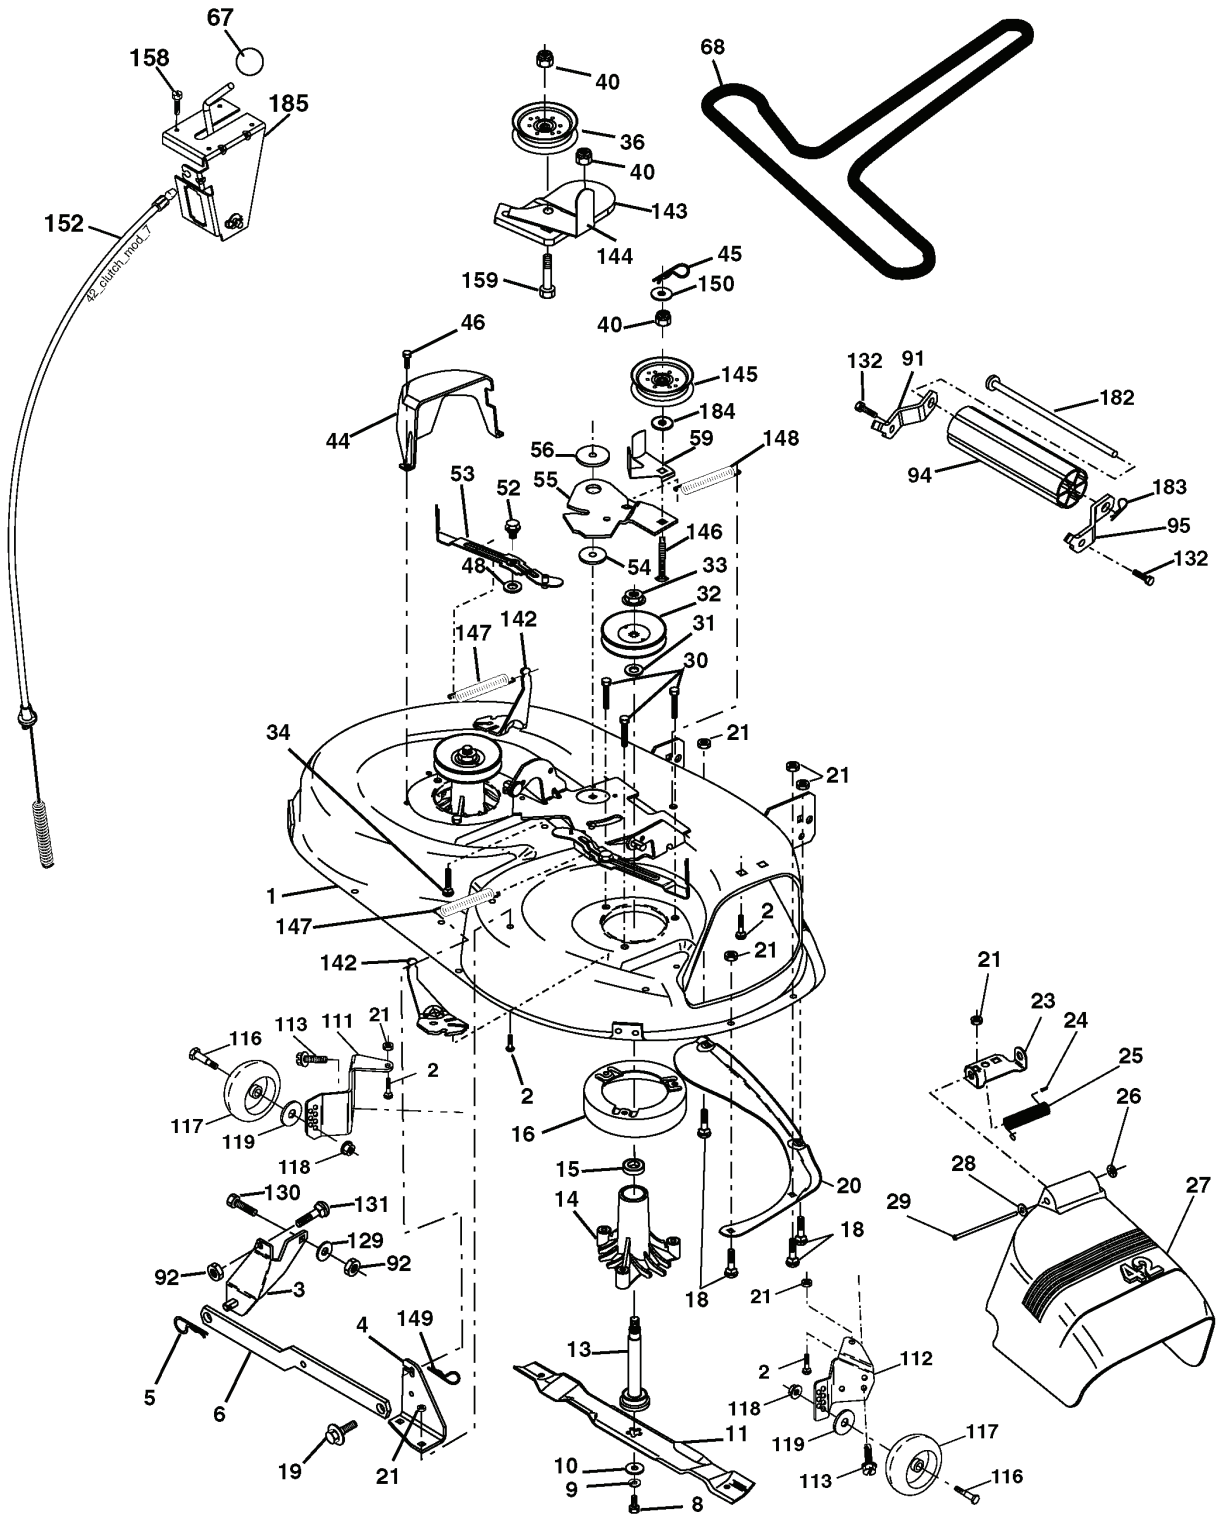

REPAIR PARTS

TRACTOR - MODEL NO. LTH1742 (HAU17H42A), PRODUCT NO. 954 17 02-24
MOWER DECK

REF.	PART NO.	DESCRIPTION	REMARK	QTY.	KIT
1	532165892	HOUSING ASM MOWER 42"		1	
2	872140506	BOLT		1	
3	532138017	BRACKE		1	
4	532165460	BRACKET		1	
5	532124670	RETAINER RING		1	
6	532178024	LEVER		1	
8	532850857	BOLT		1	
9	810030600	WASHER		1	
10	532140296	WASHER		1	
11	532138971	BLADE		1	
13	532137645	SHAFT		1	
14	532128774	BEARING HOUSING		1	
15	532110485	BEARING		1	
16	532174493	STRIPPER. MANDREL.BLACK		1	
18	872140505	BOLT		1	
19	532132827	SPEC. BOLT		1	
20	532159770	RAIL		1	
21	873680500	NUT		1	
23	532177563	BRACKET		1	
24	532105304	HUB CAP		1	
25	532123713	SPRING		1	
26	532110452	NUT		1	
27	532171859	SHIELD DEFL ECTOR		1	
28	819111016	WASHER		1	
29	532131491	SHAFT		1	
30	532173984	SCREW		1	
31	532187690	WASHER		1	
32	532153535	PULLEY		1	
33	532178342	NUT		1	
34	872110612	BOLT		1	
36	532131494	PULLEY		1	
40	873900600	NUT		1	
44	532140088	GUARD		1	
45	532124788	RETAINER RING		1	
46	532137729	SCREW		1	
48	532133944	WASHER		1	
52	532139888	BOLT		1	
53	532184907	ARM		1	
54	532178515	WASHER		1	
55	532155046	LEVER		1	
56	532165723	SPACER		1	
59	532141043	GUARD		1	
67	532106932	KNOB		1	
68	532144959	BELT		1	
91	532180532	BRACKET		1	
92	873800600	NUT		1	
94	532132264	ROLLER		1	
95	532180533	BRACKET		1	
111	532179292	BRACKET		1	
112	532179293	BRACKET		1	
113	817000510	BOLT		1	
116	532124842	BOLT		1	
117	532165746	WHEEL		1	
118	873930600	NUT		1	
119	819121414	WASHER		1	
129	819131312	WASHER		1	
130	874780616	BOLT		1	
131	872140608	BOLT		1	
132	817000612	SCREW		1	
142	532165890	BRACKET		1	
143	532157109	BRACKET		1	
144	532158634	BELT GUIDE		1	
145	532165888	PULLEY		1	
146	532171977	SHAFT		1	
147	532131335	SPRING		1	
148	532169022	SPRING		1	
149	532165898	SPRING		1	
150	819091210	WASHER		1	
152	532169676	WIRE		1	
158	817720408	SCREW		1	
159	872140614	BOLT		1	
182	532179126	PIN RETAINING SCREW		1	
183	532163552	CLIP		1	
184	819131410	WASHER		1	
185	532188234	CABLE		1	
--	532130794	MANDREL		1	
--	532171491	HOUSING		1