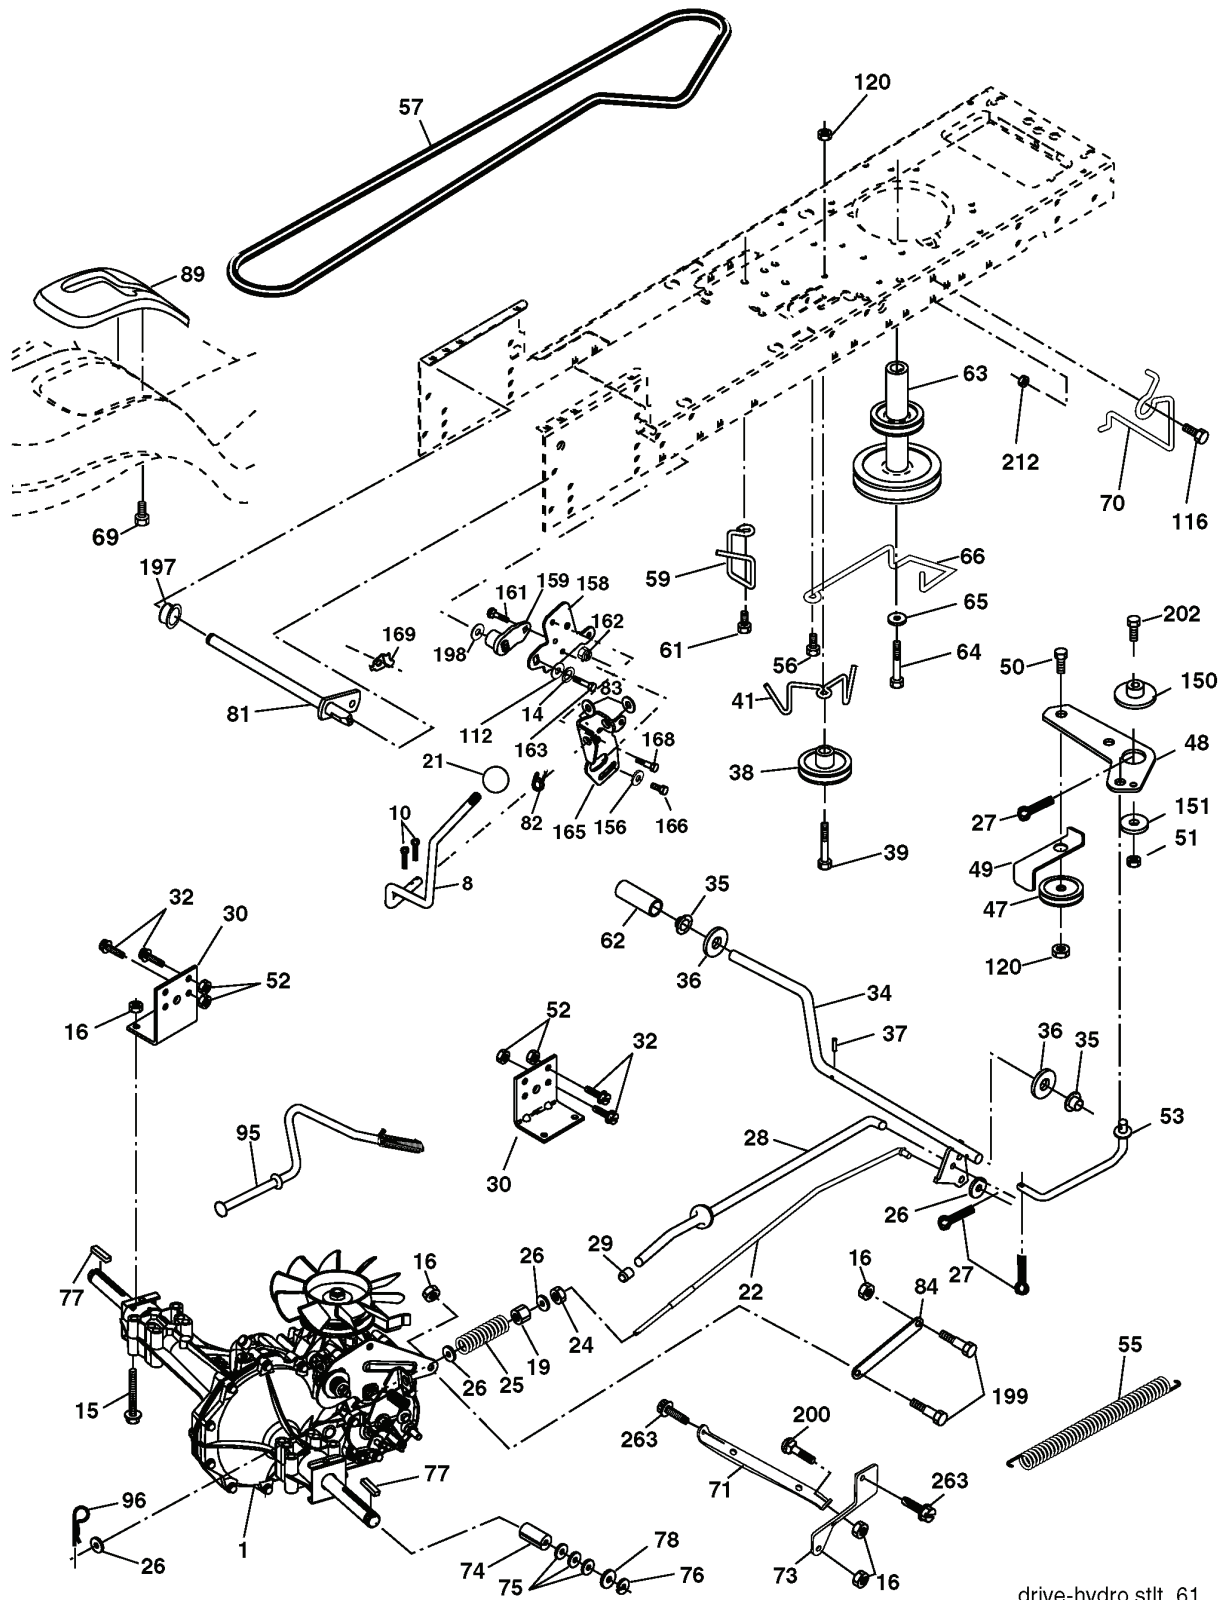

REPAIR PARTS

TRACTOR - MODEL NO. LTH1742 (HAU17H42D), PRODUCT NO. 954 17 02-24
DRIVE

REF.	PART NO.	DESCRIPTION	REMARK	QTY.	KIT
8	532192502	ROD SHIFT		1	
10	876020416	SPLIT PIN		1	
14	810040400	WASHER		1	
15	874490544	SCREW		1	
16	873800500	LOCK NUT		1	
19	873800600	NUT		1	
21	532121274	KNOB		1	
22	532169498	ROD		1	
24	873350600	NUT		1	
25	532106888	SPRING		1	
26	819131316	WASHER		1	
27	876020412	SPLIT PIN		1	
28	532175765	SHAFT		1	
29	532071673	COVER		1	
30	532169592	BRACKET		1	
32	874760512	BOLT		1	
34	532175578	SHAFT		1	
35	532120183	BEARING		1	
36	819211616	WASHER		1	
37	532124963	PIN RETAINING SCREW		1	
38	532179114	PULLEY		1	
39	872110622	BOLT		1	
41	532175556	BELT GUIDE		1	
47	532127783	PULLEY		1	
48	532154407	GUIDE		1	
49	532123205	BELT GUIDE		1	
50	872110612	BOLT		1	
51	873680600	NUT		1	
52	873680500	NUT		1	
53	532199652	TIGE DE TENSION POULIE		1	
55	532105709	SPRING		1	
56	817060620	SCREW		1	
57	532140294	BELT		1	
59	532169691	BELT GUIDE		1	
61	817120614	SCREW		1	
62	532123533	PEDAL RUBBER		1	
63	532175410	PULLEY		1	
64	532173937	BOLT		1	
65	810040700	WASHER		1	
66	532154778	TENSIONER		1	
69	532142432	SCREW		1	
70	532134683	BELT GUIDE		1	
71	532169183	ROD		1	
73	532169182	BRACKET		1	
74	532137057	SPACER		1	
75	532121749	WASHER		1	
76	812000001	RETAINER RING		1	
77	532123583	KEY		1	
78	532121748	WASHER		1	
81	532165596	SHAFT		1	
82	532165711	SPRING		1	
83	819171216	WASHER		1	
84	532169594	LINK		1	
89	532194810	CONSOLE. SHIFT, STL, AUTO GREY		1	
95	532170201	CONTROL		1	
96	532124788	RETAINER RING		1	
112	819091210	WASHER		1	
116	872140608	BOLT		1	
120	873900600	NUT		1	
150	532175456	SPACER		1	
151	819133210	WASHER		1	
156	532166002	WASHER		1	
158	532165589	BRACKET		1	
159	532183900	LEVER		1	
161	872140406	BOLT		1	
162	873680400	NUT		1	
163	874780416	BOLT		1	
165	532165623	BRACKET		1	
166	817490510	SCREW		1	
168	532165492	BOLT		1	
169	532165580	RETAINER		1	
197	532169613	SLEEVE		1	
198	532169593	WASHER		1	
199	532169612	SCREW		1	
200	872140508	BOLT		1	
202	872110614	BOLT		1	
212	532145212	NUT		1	
263	817000612	SCREW		1