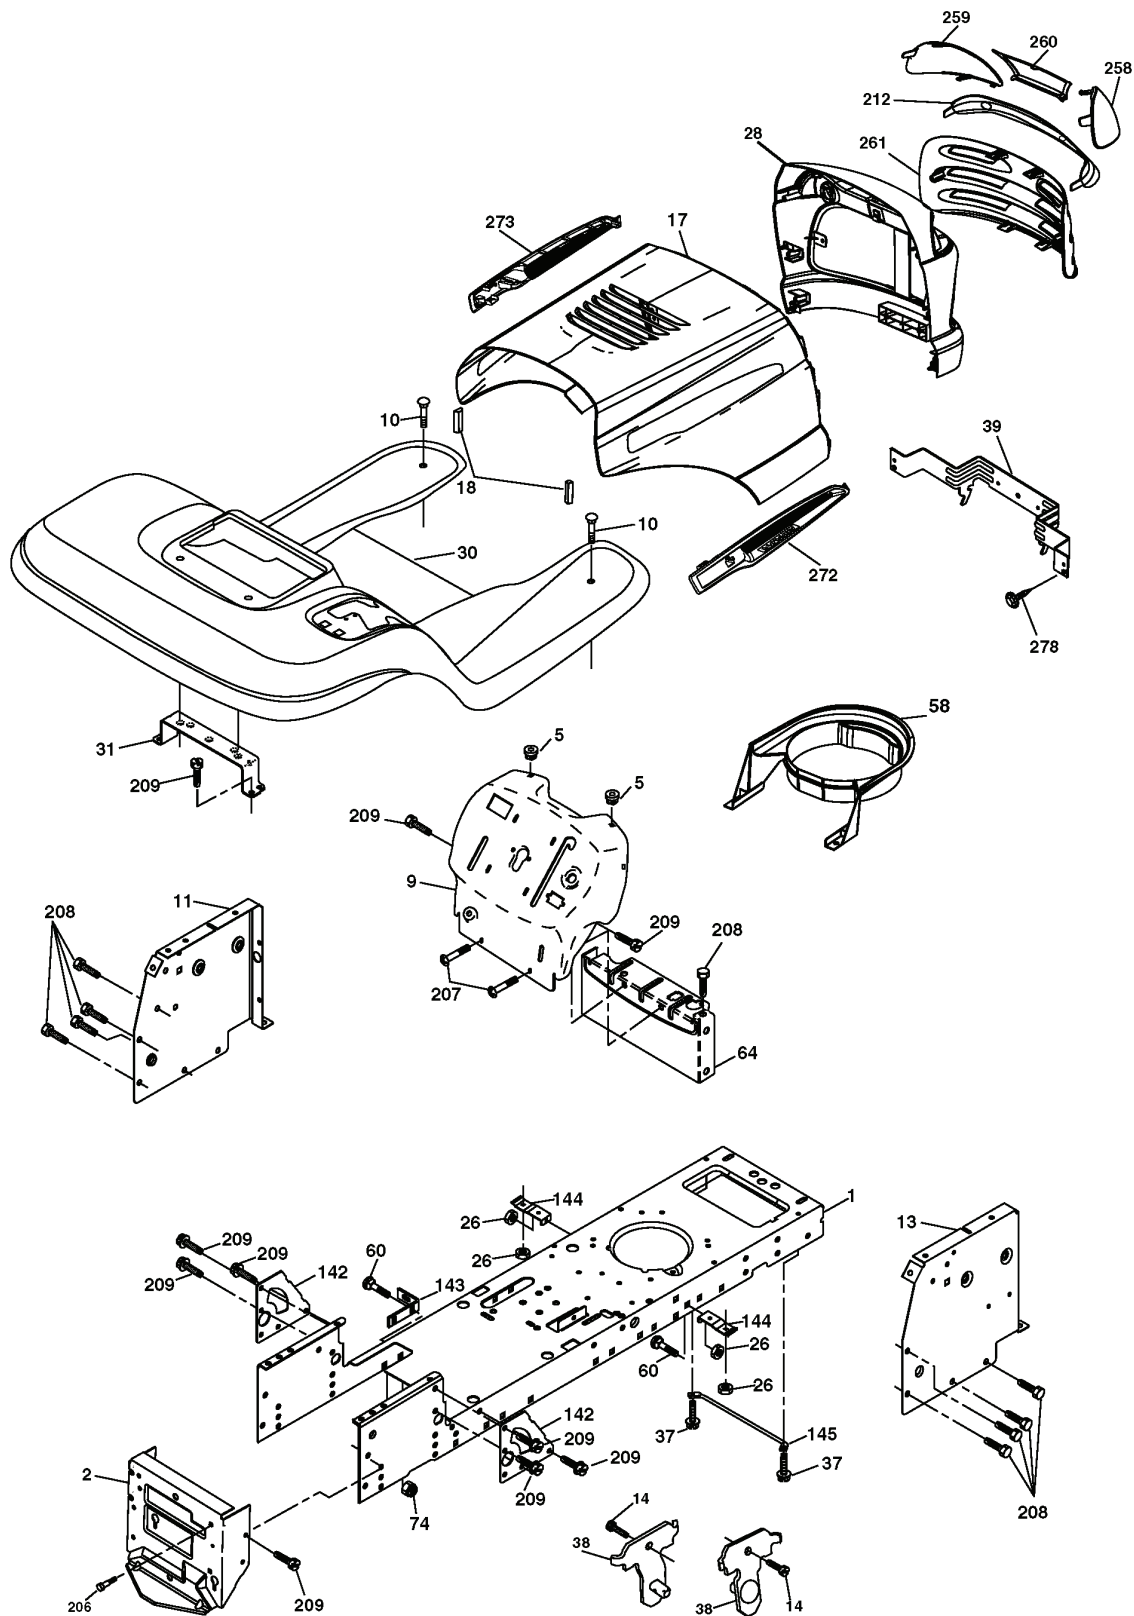

TRACTOR - MODEL NO. LTH1742 (HAU17H42D), PRODUCT NO. 954 17 02-24 SCHEMATIC

IGNITION SWITCH

POSITION	CIRCUIT	"MAKE"
OFF	M+G+A1	NONE
RUN/LIGHT	B+A1	A2+L
RUN	B+A1	NONE
START	B + S + A1	NONE

02731

WIRING INSULATED CLIPS
NOTE: IF WIRING INSULATED CLIPS WERE REMOVED FOR SERVICING OF UNIT, THEY SHOULD BE REPLACED TO PROPERLY SECURE YOUR WIRING.

REPAIR PARTS

TRACTOR - MODEL NO. LTH1742 (HAU17H42D), PRODUCT NO. 954 17 02-24
CHASSIS AND ENCLOSURES

REF.	PART NO.	DESCRIPTION	REMARK	QTY.	KIT
1	532174619	FRAME		1	
2	532176554	PLATE		1	
5	532155272	DAMPER		1	
9	532193937	DASH		1	
10	872140608	BOLT		1	
11	532174996	DASHBOARD		1	
13	532181719	DASHBOARD		1	
14	817490608	SCREW		1	
17	532188893	HOOD		1	
18	532184921	BUMPER		1	
26	873800600	NUT		1	
28	532183538	GRILL		1	
30	532193938	FENDER		1	
31	532139976	BRACKET		1	
37	817490508	SCREW		1	
38	532175710	BRACKET		1	
39	532174714	BRACKET PIVOT LASER LT		1	
58	532187154	DUCT		1	
60	872140606	BOLT		1	
64	532154798	PANEL		1	
74	873680600	NUT		1	
142	532175702	PLATE		1	
143	532186689	BRACKET		1	
144	532175582	BRACKET		1	
145	532156524	SHAFT		1	
206	532170165	BOLT		1	
207	817670508	SCREW		1	
208	817670608	SCREW		1	
209	817000612	SCREW		1	
212	532183548	INSERT		1	
258	532185213	LENS		1	
259	532185214	LENS		1	
260	532185429	COVER		1	
261	532185433	INSERT GRILLE		1	
272	532188895	VENT HOOD LH		1	
273	532188896	VENT HOOD RH		1	
278	532191611	SCREW		1	
--	532005479	PLUG		1	
--	532187801	PLUG		1	
--	532193935	PLUG		1	