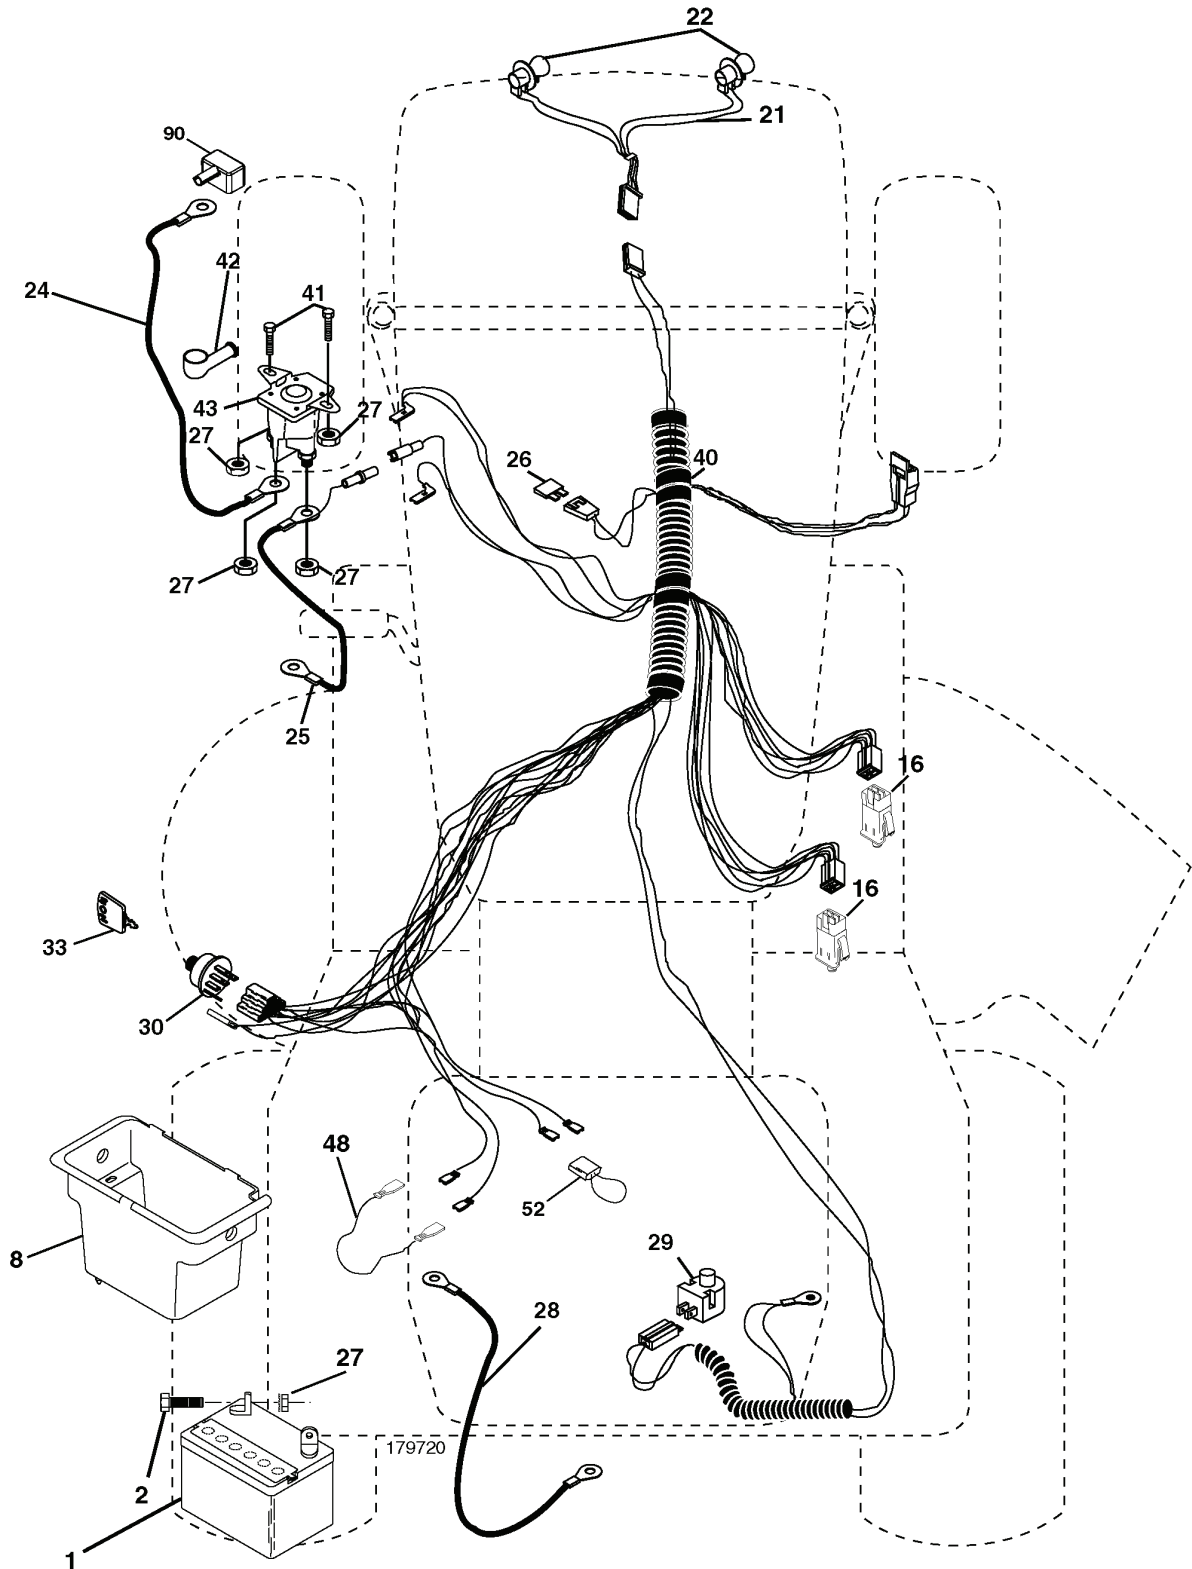

REPAIR PARTS

TRACTOR - MODEL NO. LTH1742 (HAU17H42D), PRODUCT NO. 954 17 02-24
ELECTRICAL

REF.	PART NO.	DESCRIPTION	REMARK	QTY.	KIT
1	532144927	BATTERY		1	
2	874760412	BOLT		1	
8	532176689	BATTERY BOX		1	
16	532176138	MICRO SWITCH		1	
21	532175688	HARNESS		1	
22	532004152	BULB		1	
24	532124780	CABLE		1	
25	532146147	CABLE		1	
26	532175158	FUSE		1	
27	873510400	NUT		1	
28	532124773	CABLE		1	
29	532121305	SWITCH		1	
30	532175566	SWITCH		1	
33	532140401	KEY		1	
40	532179720	HARNESS		1	
41	871110408	BOLT		1	
42	532131563	COVER		1	
43	532192507	SOLENOID		1	
48	532140844	ADAPTER		1	
52	532141940	WIRE		1	
90	532180449	COVER		1