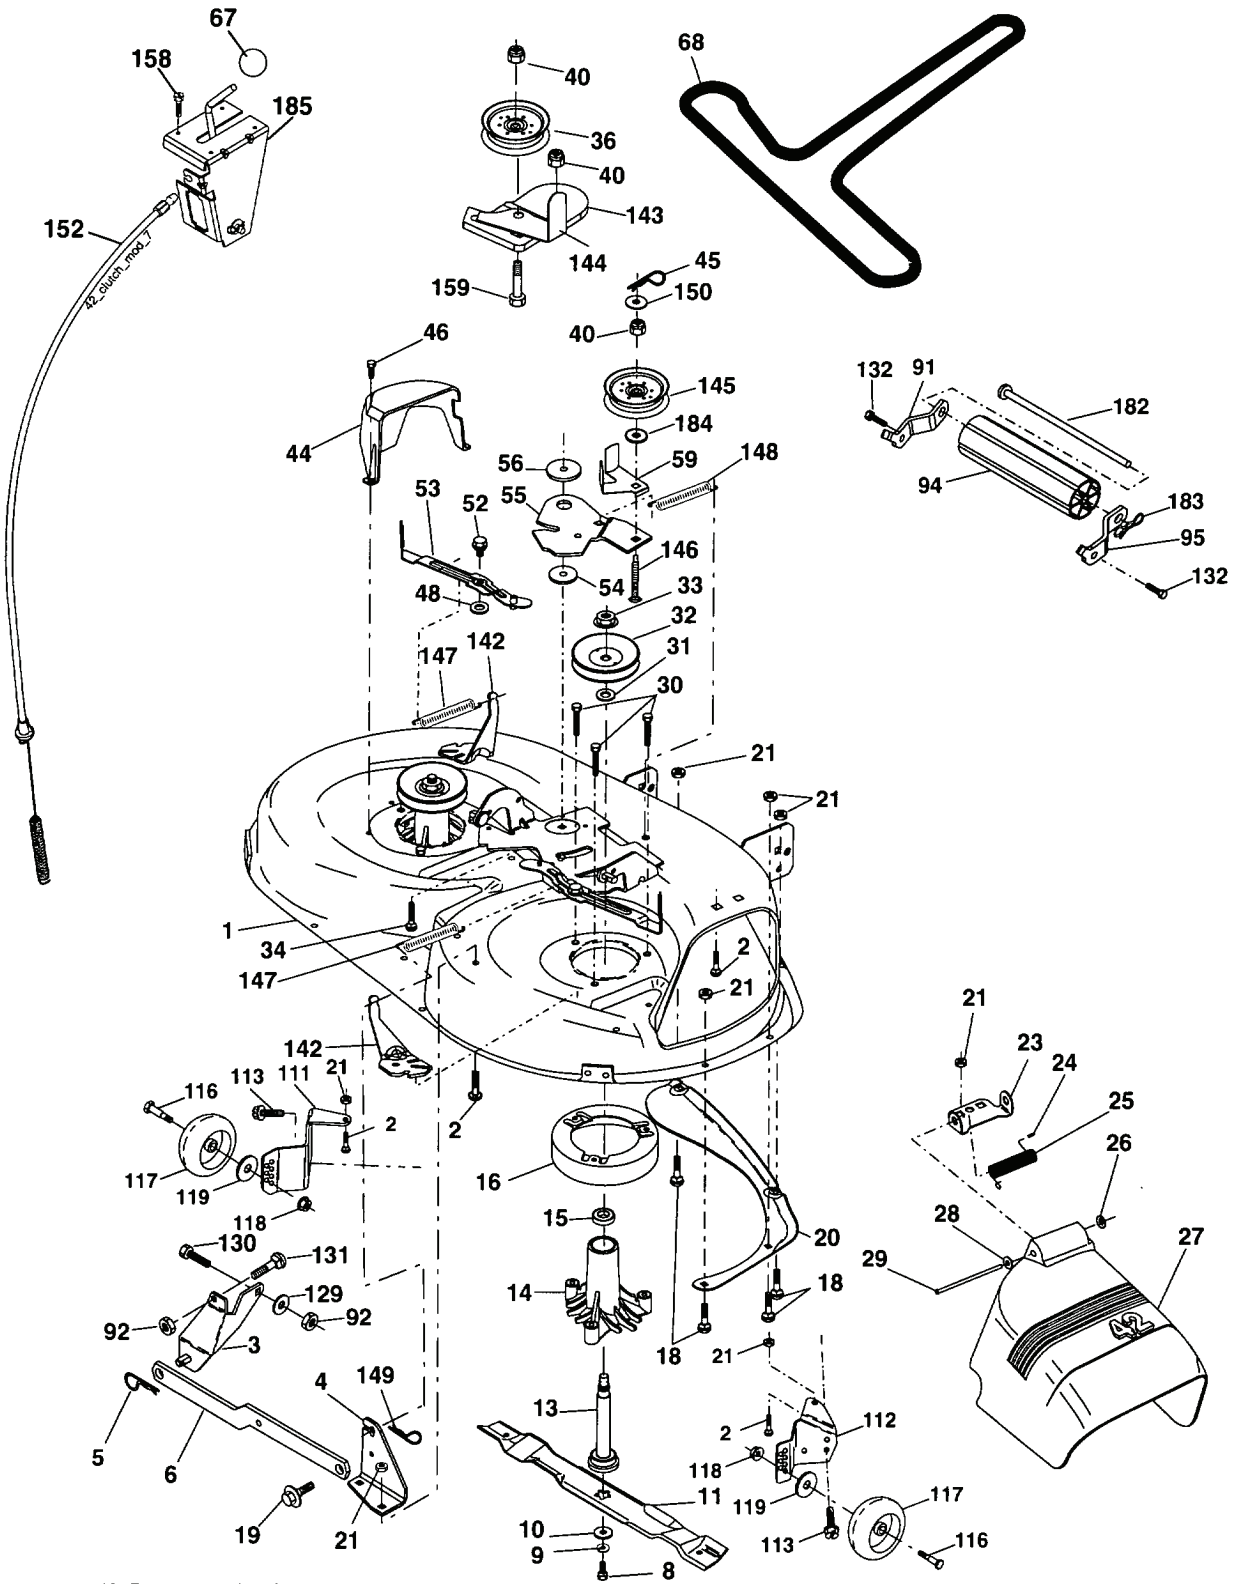

REPAIR PARTS

TRACTOR - MODEL NO. LTH1742 (HAU17H42D), PRODUCT NO. 954 17 02-24
MOWER DECK

REF.	PART NO.	DESCRIPTION	REMARK	QTY.	KIT
1	532165892	HOUSING ASM MOWER 42"		1	
2	872140506	BOLT		1	
3	532138017	BRACKE		1	
4	532165460	BRACKET		1	
5	532124670	RETAINER RING		1	
6	532178024	LEVER		1	
8	532850857	BOLT		1	
9	810030600	WASHER		1	
10	532140296	WASHER		1	
11	532138971	BLADE		1	
13	532137645	SHAFT		1	
14	532128774	BEARING HOUSING		1	
15	532110485	BEARING		1	
16	532174493	STRIPPER. MANDREL.BLACK		1	
18	872140505	BOLT		1	
19	532132827	SPEC. BOLT		1	
20	532159770	RAIL		1	
21	873680500	NUT		1	
23	532177563	BRACKET		1	
24	532105304	HUB CAP		1	
25	532123713	SPRING		1	
26	532110452	NUT		1	
27	532171859	SHIELD DEFL ECTOR		1	
28	819111016	WASHER		1	
29	532131491	SHAFT		1	
30	532173984	SCREW		1	
31	532187690	WASHER		1	
32	532153535	PULLEY		1	
33	532400234	NUT		1	
34	872110612	BOLT		1	
36	532131494	PULLEY		1	
40	873900600	NUT		1	
44	532140088	GUARD		1	
45	532124788	RETAINER RING		1	
46	532137729	SCREW		1	
48	532133944	WASHER		1	
52	532139888	BOLT		1	
53	532184907	ARM		1	
54	532178515	WASHER		1	
55	532155046	LEVER		1	
56	532165723	SPACER		1	
59	532141043	GUARD		1	
67	532106932	KNOB		1	
68	532144959	BELT		1	
91	532180532	BRACKET		1	
92	873800600	NUT		1	
94	532132264	ROLLER		1	
95	532180533	BRACKET		1	
111	532179292	BRACKET		1	
112	532179293	BRACKET		1	
113	817000510	BOLT		1	
116	532124842	BOLT		1	
117	532188606	WHEEL		1	
118	873930600	NUT		1	
119	819121414	WASHER		1	
129	819131312	WASHER		1	
130	874780616	BOLT		1	
131	872140608	BOLT		1	
132	817000612	SCREW		1	
142	532165890	BRACKET		1	
143	532157109	BRACKET		1	
144	532158634	BELT GUIDE		1	
145	532165888	PULLEY		1	
146	532171977	SHAFT		1	
147	532131335	SPRING		1	
148	532169022	SPRING		1	
149	532165898	SPRING		1	
150	819091210	WASHER		1	
152	532169676	WIRE		1	
158	817720408	SCREW		1	
159	872140614	BOLT		1	
182	532179126	PIN RETAINING SCREW		1	
183	532194209	SPRING		1	
184	819131410	WASHER		1	
185	532188234	CABLE		1	
--	532130794	MANDREL		1	
--	532171491	HOUSING		1