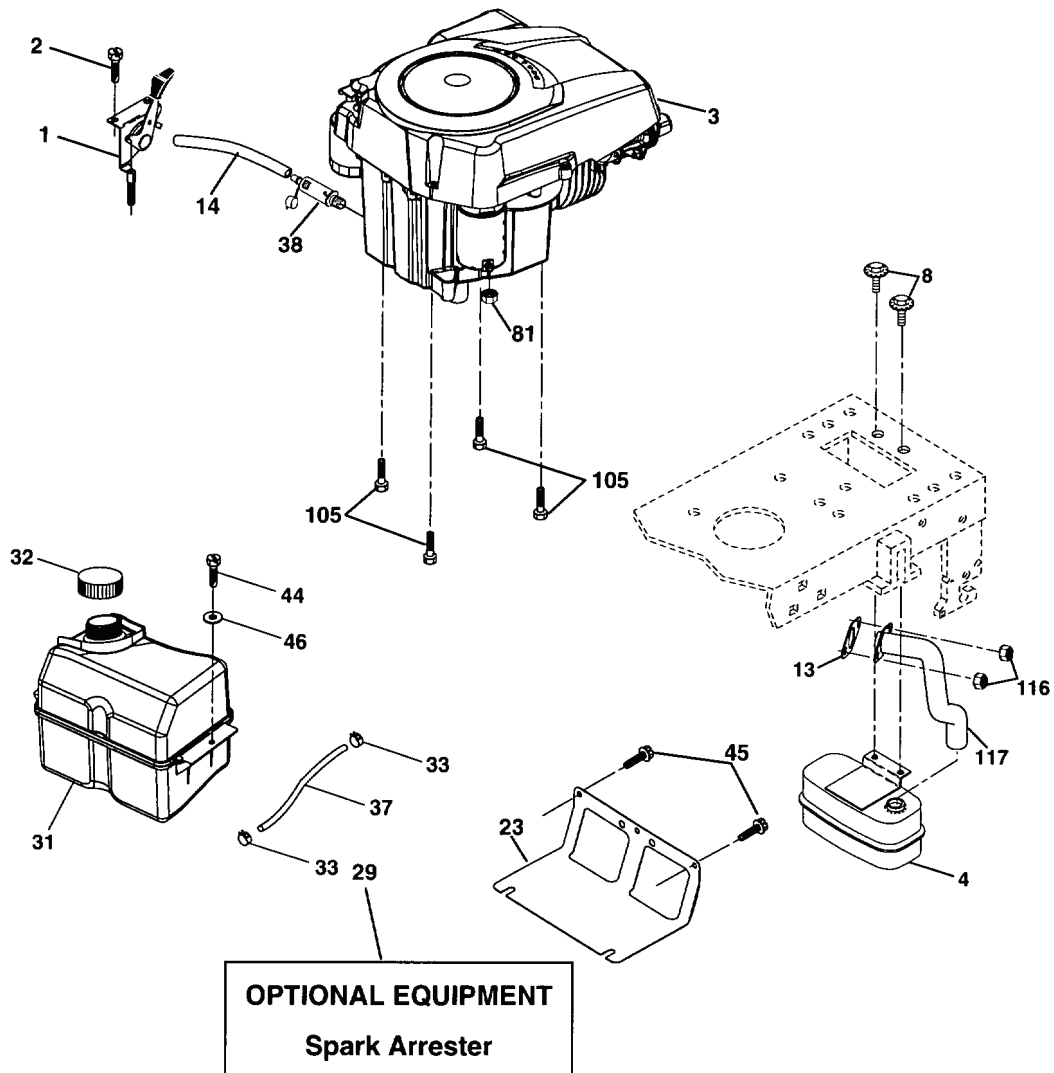

REPAIR PARTS

TRACTOR - MODEL NO. LTH1742 (HAU17H42D), PRODUCT NO. 954 17 02-24
ELECTRICAL

REF.	PART NO.	DESCRIPTION	REMARK	QTY.	KIT
1	532144927	BATTERY		1	
2	874760412	BOLT		1	
8	532176689	BATTERY BOX		1	
16	532176138	MICRO SWITCH		1	
21	532175688	HARNESS		1	
22	532004152	BULB		1	
24	532124780	CABLE		1	
25	532146147	CABLE		1	
26	532175158	FUSE		1	
27	873510400	NUT		1	
28	532124773	CABLE		1	
29	532121305	SWITCH		1	
30	532175566	SWITCH		1	
33	532140401	KEY		1	
40	532179720	HARNESS		1	
41	871110408	BOLT		1	
42	532131563	COVER		1	
43	532192507	SOLENOID		1	
48	532140844	ADAPTER		1	
52	532141940	WIRE		1	
90	532180449	COVER		1	

REPAIR PARTS

TRACTOR - MODEL NO. LTH1742 (HAU17H42D), PRODUCT NO. 954 17 02-24
MOWER LIFT

lift-rh.1piece_3

REF.	PART NO.	DESCRIPTION	REMARK	QTY.	KIT
1	532159460	WIRE		1	
2	532159471	LEVER		1	
3	532105767	PIN RETAINING SCREW		1	
4	812000002	RETAINER RING		1	
5	819211621	WASHER		1	
6	532120183	BEARING		1	
7	532125631	HANDLE		1	
8	532124526	KNOB		1	
11	532139865	LINK		1	
12	532139866	LINK		1	
13	532124670	RETAINER RING		1	
15	532173288	LINK		1	
16	873350800	NUT		1	
17	532175689	BRACKET		1	
18	873800800	NUT		1	
19	532139868	LEVER		1	
20	532194209	SPRING		1	
31	532169865	BEARING		1	
32	873540600	NUT		1	

REPAIR PARTS

TRACTOR - MODEL NO. LTH1742 (HAU17H42D), PRODUCT NO. 954 17 02-24
ENGINE

REF.	PART NO.	DESCRIPTION	REMARK	QTY.	KIT
1	532170805	CONTROL THROT /CH FLAG		1	
2	817720408	SCREW		1	
4	532188655	MUFFLER		1	
8	532171877	BOLT		1	
13	532185909	GASKET		1	
14	532148456	TUBE		1	
23	532169837	HEAT SHIELD		1	
29	532137180	SPARK ARRESTER KIT		1	
31	532185534	TANK UNIT		1	
32	532197725	PLUG		1	
33	532123487	HOSE CLAMP		1	
37	532137040	HOSE		1	
38	532181654	PLUG		1	
44	817670412	SCREW		1	
45	817000612	SCREW		1	
46	819091416	WASHER		1	
81	873510400	NUT		1	
105	817120616	SCREW		1	
116	532184362	NUT		1	
117	532188654	TUBE EXHAUST		1	