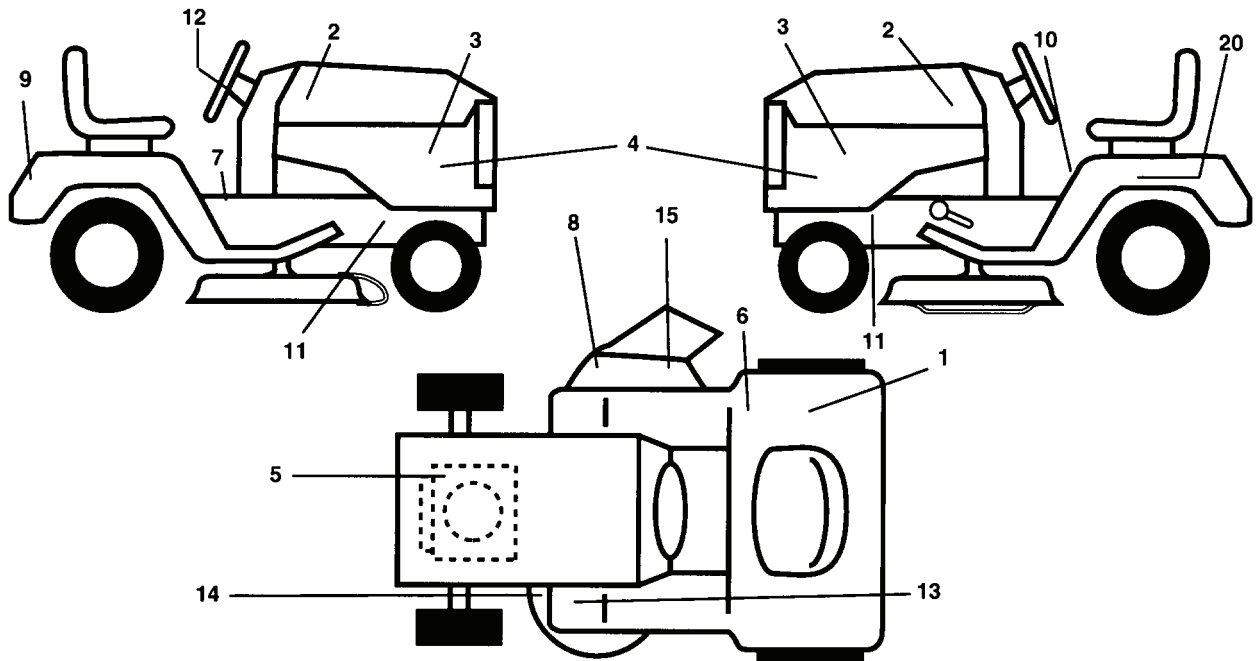

REPAIR PARTS

TRACTOR - MODEL NO. LTH1742 (HAU17H42D), PRODUCT NO. 954 17 02-24
MOWER LIFT

lift-rh.1piece_3

REF.	PART NO.	DESCRIPTION	REMARK	QTY.	KIT
1	532159460	WIRE		1	
2	532159471	LEVER		1	
3	532105767	PIN RETAINING SCREW		1	
4	812000002	RETAINER RING		1	
5	819211621	WASHER		1	
6	532120183	BEARING		1	
7	532125631	HANDLE		1	
8	532124526	KNOB		1	
11	532139865	LINK		1	
12	532139866	LINK		1	
13	532124670	RETAINER RING		1	
15	532173288	LINK		1	
16	873350800	NUT		1	
17	532175689	BRACKET		1	
18	873800800	NUT		1	
19	532139868	LEVER		1	
20	532194209	SPRING		1	
31	532169865	BEARING		1	
32	873540600	NUT		1	

REPAIR PARTS

TRACTOR - MODEL NO. LTH1742 (HAU17H42D), PRODUCT NO. 954 17 02-24
ENGINE

REF.	PART NO.	DESCRIPTION	REMARK	QTY.	KIT
1	532170805	CONTROL THROT /CH FLAG		1	
2	817720408	SCREW		1	
4	532188655	MUFFLER		1	
8	532171877	BOLT		1	
13	532185909	GASKET		1	
14	532148456	TUBE		1	
23	532169837	HEAT SHIELD		1	
29	532137180	SPARK ARRESTER KIT		1	
31	532185534	TANK UNIT		1	
32	532197725	PLUG		1	
33	532123487	HOSE CLAMP		1	
37	532137040	HOSE		1	
38	532181654	PLUG		1	
44	817670412	SCREW		1	
45	817000612	SCREW		1	
46	819091416	WASHER		1	
81	873510400	NUT		1	
105	817120616	SCREW		1	
116	532184362	NUT		1	
117	532188654	TUBE EXHAUST		1	

REPAIR PARTS

TRACTOR - MODEL NO. LTH1742 (HAU17H42D), PRODUCT NO. 954 17 02-24
DECALS

REF.	PART NO.	DESCRIPTION	REMARK	QTY.	KIT
1	532168869	DECAL		1	
2	532188923	DECAL		1	
3	532188921	DECAL		1	
4	532191141	DECAL		1	
5	532196841	DECAL		1	
6	532124433	DECAL		1	
7	532140837	DECAL		1	
8	532182166	DECAL		1	
9	532191362	DECAL		1	
10	532400389	LABEL		1	
11	532159736	DECAL		1	
12	532188925	DECAL		1	
13	532159737	DECAL		1	
14	532160396	DECAL		1	
15	532196357	DECALC:"DANGER DEFLECTEUR"		1	
20	532145005	DECAL		1	
--	532162598	DECAL		1	
--	532166960	DECAL		1	
--	532138311	DECAL		1	
--	532188252	PAD, FOOTREST LH		1	
--	532188253	PAD, FOOTREST RH		1	
--	532405620			1	