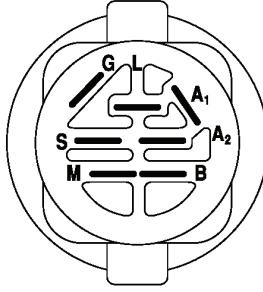

TRACTOR - MODEL NO. LTH1742 (HAU17H42D), PRODUCT NO. 954 17 02-24 SCHEMATIC

IGNITION SWITCH

POSITION	CIRCUIT	"MAKE"
OFF	M+G+A1	NONE
RUN/LIGHT	B+A1	A2+L
RUN	B+A1	NONE
START	B + S + A1	NONE

02731

WIRING INSULATED CLIPS
NOTE: IF WIRING INSULATED CLIPS WERE REMOVED FOR SERVICING OF UNIT, THEY SHOULD BE REPLACED TO PROPERLY SECURE YOUR WIRING.