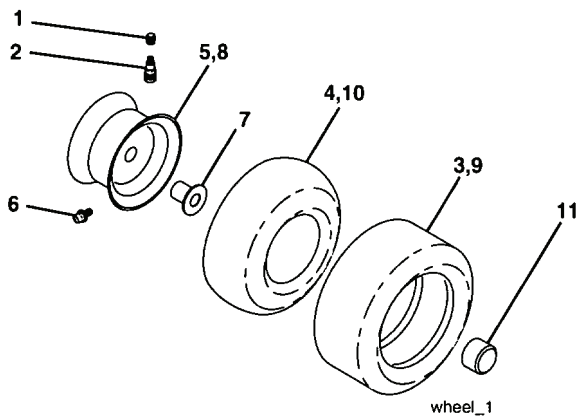

REPAIR PARTS

TRACTOR - MODEL NO. LTH1742 (HAU17H42D), PRODUCT NO. 954 17 02-24

WHEELS & TIRES

REF.	PART NO.	DESCRIPTION	REMARK	QTY.	KIT
1	532059192	CAP VALVE		1	
2	532065139	NIPPLE		1	
3	532106222	TIRE		1	
4	532059904	HOSE		1	
5	532138336	RIM		1	
6	532124957	FITTING		1	
7	532124959	BEARING		1	
8	532138337	RIM SPROCKET		1	
9	532122082	TIRE		1	
10	532124926	HOSE		1	
11	532175039	HUB CAP		1	
--	532144334	SEALING FOAM		1	
	PART NO.		REMARK		KIT