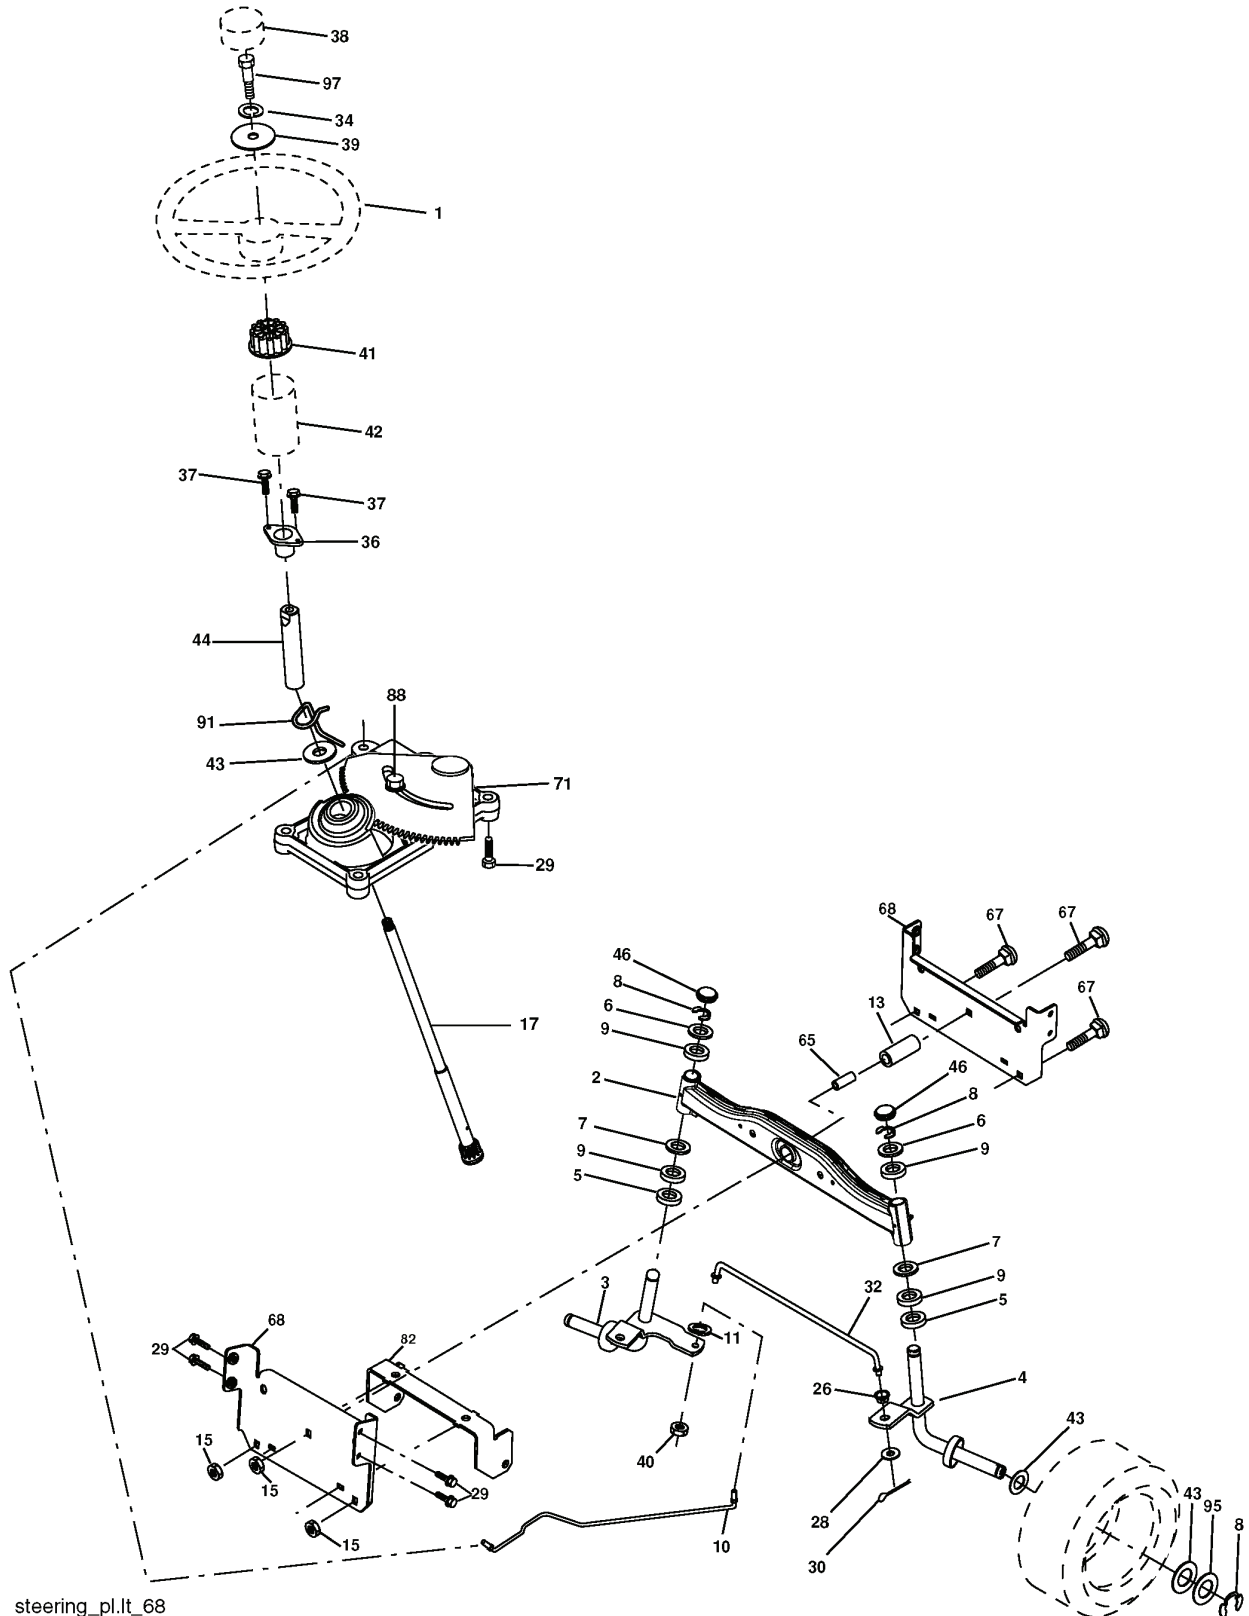

LTH1742, HAU17H42D, 954170224, 2006-0

SPARE PARTS LIST

REPAIR PARTS

TRACTOR - MODEL NO. LTH1742 (HAU17H42D), PRODUCT NO. 954 17 02-24
SEAT ASSEMBLY

seat_ft.knob_18

REF.	PART NO.	DESCRIPTION	REMARK	QTY.	KIT
1	532190120	SIEGE CONDUCTEUR		1	
2	532140551	BRACKET		1	
5	532145006	CLIP		1	
6	873800600	NUT		1	
7	532124181	SPRING		1	
8	817000616	SCREW		1	
9	819131614	WASHER		1	
10	532195530	BERCEAU DE SIEGE CONDUCTEUR		1	
11	532166369	WING NUT		1	
12	532121246	BRACKET		1	
13	532121248	BUSHING		1	
14	872050412	BOLT		1	
15	532134300	SPACER		1	
16	532121250	SPRING		1	
17	532123976	LOCKNUT		1	
21	532171852	BOLT		1	
22	873800500	LOCK NUT		1	
24	819171912	WASHER		1	
25	532127018	BOLT		1	
41	532140675	STRAP		1	

REPAIR PARTS

TRACTOR - MODEL NO. LTH1742 (HAU17H42D), PRODUCT NO. 954 17 02-24
STEERING ASSEMBLY

REF.	PART NO.	DESCRIPTION	REMARK	QTY.	KIT
1	532193651	STEERING WHEEL		1	
2	532195673	SHAFT		1	
3	532169840	SPINDLE		1	
4	532169839	SPINDLE		1	
5	532124931	WASHER		1	
6	532121748	WASHER		1	
7	819272016	WASHER		1	
8	812000029	RETAINER RING		1	
9	532124937	BEARING COL. STRG.		1	
10	532175121	ROD		1	
11	810040600	WASHER		1	
13	532136518	PIPE		1	
15	532145212	NUT		1	
17	532190753	ROD		1	
29	817000612	SCREW		1	
32	532171888	ROD		1	
33	819111216	WASHER		1	
34	810040500	WASHER		1	
35	873540500	NUT		1	
36	532155099	BUSHING		1	
37	532152927	SCREW		1	
38	532193652	HUB		1	
39	819113812	WASHER		1	
40	873540600	NUT		1	
41	532186737	ADAPTER		1	
42	532169634	SLEEVE		1	
43	532121749	WASHER		1	
44	532190752	SHAFT		1	
46	532121232	HUB CAP		1	
65	532160367	SPACER		1	
67	872110618	BOLT		1	
68	532169827	SHAFT		1	
71	532175146	STEERING GEAR		1	
82	532199978	SUPPORT ESSIEU AVANT		1	
88	532175118	BOLT		1	
91	532175553	SPRING		1	
95	532188967	WASHER		1	
97	874780564	BOLT		1	