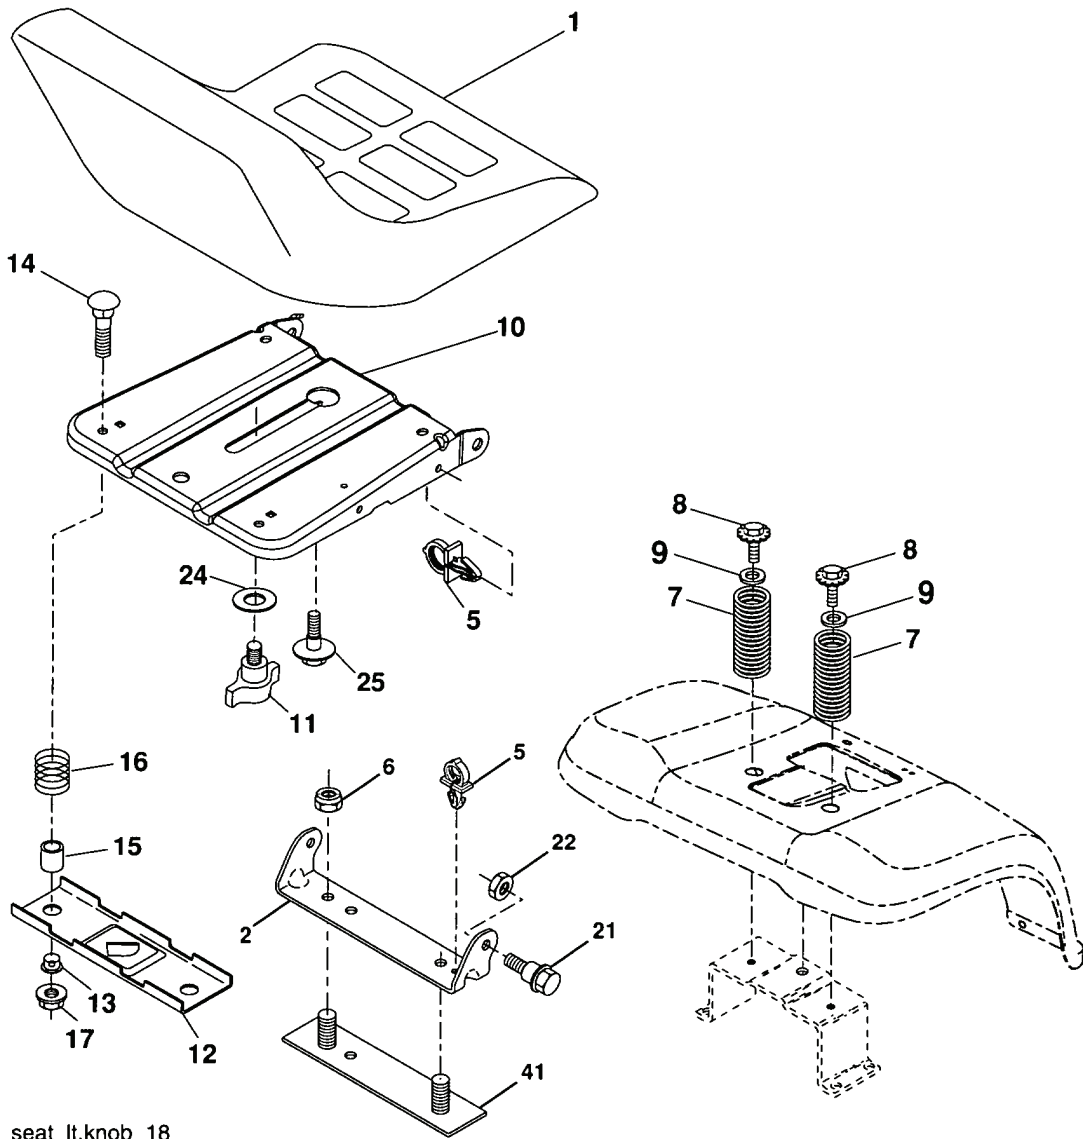

LTH1742, HAU17H42D, 954170224, 2006-0

SPARE PARTS LIST

REPAIR PARTS

TRACTOR - MODEL NO. LTH1742 (HAU17H42D), PRODUCT NO. 954 17 02-24
SEAT ASSEMBLY

seat_ft.knob_18

REF.	PART NO.	DESCRIPTION	REMARK	QTY.	KIT
1	532190120	SIEGE CONDUCTEUR		1	
2	532140551	BRACKET		1	
5	532145006	CLIP		1	
6	873800600	NUT		1	
7	532124181	SPRING		1	
8	817000616	SCREW		1	
9	819131614	WASHER		1	
10	532195530	BERCEAU DE SIEGE CONDUCTEUR		1	
11	532166369	WING NUT		1	
12	532121246	BRACKET		1	
13	532121248	BUSHING		1	
14	872050412	BOLT		1	
15	532134300	SPACER		1	
16	532121250	SPRING		1	
17	532123976	LOCKNUT		1	
21	532171852	BOLT		1	
22	873800500	LOCK NUT		1	
24	819171912	WASHER		1	
25	532127018	BOLT		1	
41	532140675	STRAP		1	

REPAIR PARTS

TRACTOR - MODEL NO. LTH1742 (HAU17H42D), PRODUCT NO. 954 17 02-24
STEERING ASSEMBLY

REF.	PART NO.	DESCRIPTION	REMARK	QTY.	KIT
1	532193651	STEERING WHEEL		1	
2	532195673	SHAFT		1	
3	532169840	SPINDLE		1	
4	532169839	SPINDLE		1	
5	532124931	WASHER		1	
6	532121748	WASHER		1	
7	819272016	WASHER		1	
8	812000029	RETAINER RING		1	
9	532124937	BEARING COL. STRG.		1	
10	532175121	ROD		1	
11	810040600	WASHER		1	
13	532136518	PIPE		1	
15	532145212	NUT		1	
17	532190753	ROD		1	
29	817000612	SCREW		1	
32	532171888	ROD		1	
33	819111216	WASHER		1	
34	810040500	WASHER		1	
35	873540500	NUT		1	
36	532155099	BUSHING		1	
37	532152927	SCREW		1	
38	532193652	HUB		1	
39	819113812	WASHER		1	
40	873540600	NUT		1	
41	532186737	ADAPTER		1	
42	532169634	SLEEVE		1	
43	532121749	WASHER		1	
44	532190752	SHAFT		1	
46	532121232	HUB CAP		1	
65	532160367	SPACER		1	
67	872110618	BOLT		1	
68	532169827	SHAFT		1	
71	532175146	STEERING GEAR		1	
82	532199978	SUPPORT ESSIEU AVANT		1	
88	532175118	BOLT		1	
91	532175553	SPRING		1	
95	532188967	WASHER		1	
97	874780564	BOLT		1	