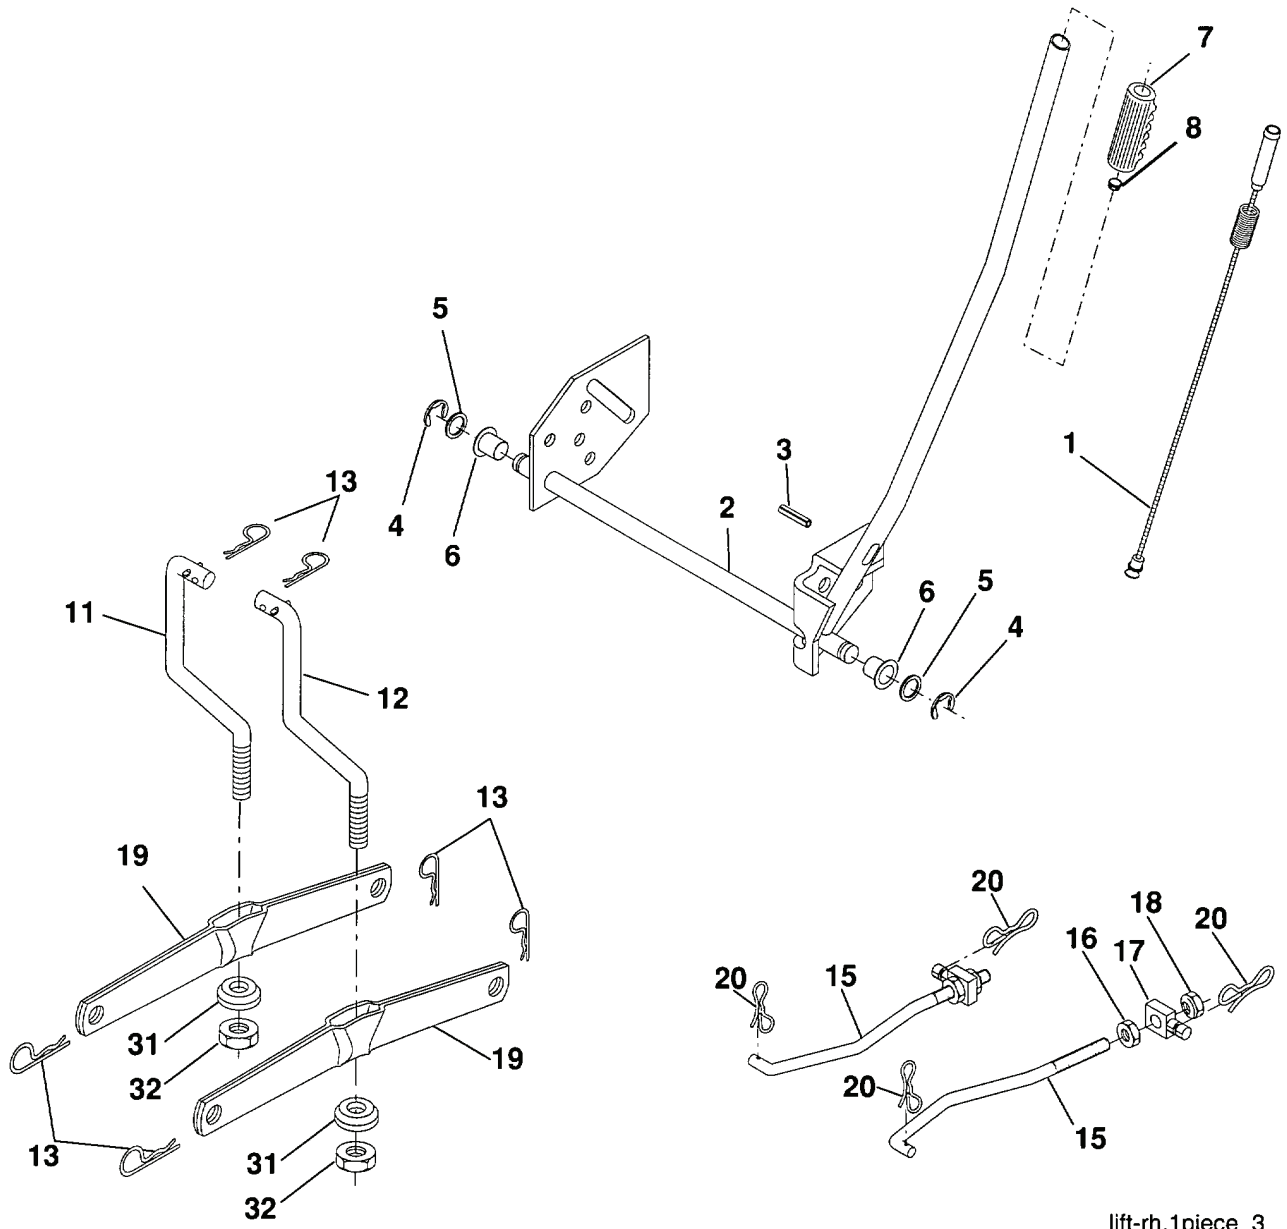

REPAIR PARTS

TRACTOR - MODEL NO. LTH1742 (HAU17H42D), PRODUCT NO. 954 17 02-24
ELECTRICAL

REF.	PART NO.	DESCRIPTION	REMARK	QTY.	KIT
1	532144927	BATTERY		1	
2	874760412	BOLT		1	
8	532176689	BATTERY BOX		1	
16	532176138	MICRO SWITCH		1	
21	532175688	HARNESS		1	
22	532004152	BULB		1	
24	532124780	CABLE		1	
25	532146147	CABLE		1	
26	532175158	FUSE		1	
27	873510400	NUT		1	
28	532124773	CABLE		1	
29	532121305	SWITCH		1	
30	532175566	SWITCH		1	
33	532140401	KEY		1	
40	532179720	HARNESS		1	
41	871110408	BOLT		1	
42	532131563	COVER		1	
43	532192507	SOLENOID		1	
48	532140844	ADAPTER		1	
52	532141940	WIRE		1	
90	532180449	COVER		1	

REPAIR PARTS

TRACTOR - MODEL NO. LTH1742 (HAU17H42D), PRODUCT NO. 954 17 02-24
MOWER LIFT

lift-rh.1piece_3

REF.	PART NO.	DESCRIPTION	REMARK	QTY.	KIT
1	532159460	WIRE		1	
2	532159471	LEVER		1	
3	532105767	PIN RETAINING SCREW		1	
4	812000002	RETAINER RING		1	
5	819211621	WASHER		1	
6	532120183	BEARING		1	
7	532125631	HANDLE		1	
8	532124526	KNOB		1	
11	532139865	LINK		1	
12	532139866	LINK		1	
13	532124670	RETAINER RING		1	
15	532173288	LINK		1	
16	873350800	NUT		1	
17	532175689	BRACKET		1	
18	873800800	NUT		1	
19	532139868	LEVER		1	
20	532194209	SPRING		1	
31	532169865	BEARING		1	
32	873540600	NUT		1	

REPAIR PARTS

TRACTOR - MODEL NO. LTH1742 (HAU17H42D), PRODUCT NO. 954 17 02-24
DECALS

REF.	PART NO.	DESCRIPTION	REMARK	QTY.	KIT
1	532168869	DECAL		1	
2	532188923	DECAL		1	
3	532188921	DECAL		1	
4	532191141	DECAL		1	
5	532196841	DECAL		1	
6	532124433	DECAL		1	
7	532140837	DECAL		1	
8	532182166	DECAL		1	
9	532191362	DECAL		1	
10	532400389	LABEL		1	
11	532159736	DECAL		1	
12	532188925	DECAL		1	
13	532159737	DECAL		1	
14	532160396	DECAL		1	
15	532196357	DECALC:"DANGER DEFLECTEUR"		1	
20	532145005	DECAL		1	
--	532162598	DECAL		1	
--	532166960	DECAL		1	
--	532138311	DECAL		1	
--	532188252	PAD, FOOTREST LH		1	
--	532188253	PAD, FOOTREST RH		1	
--	532405620			1	