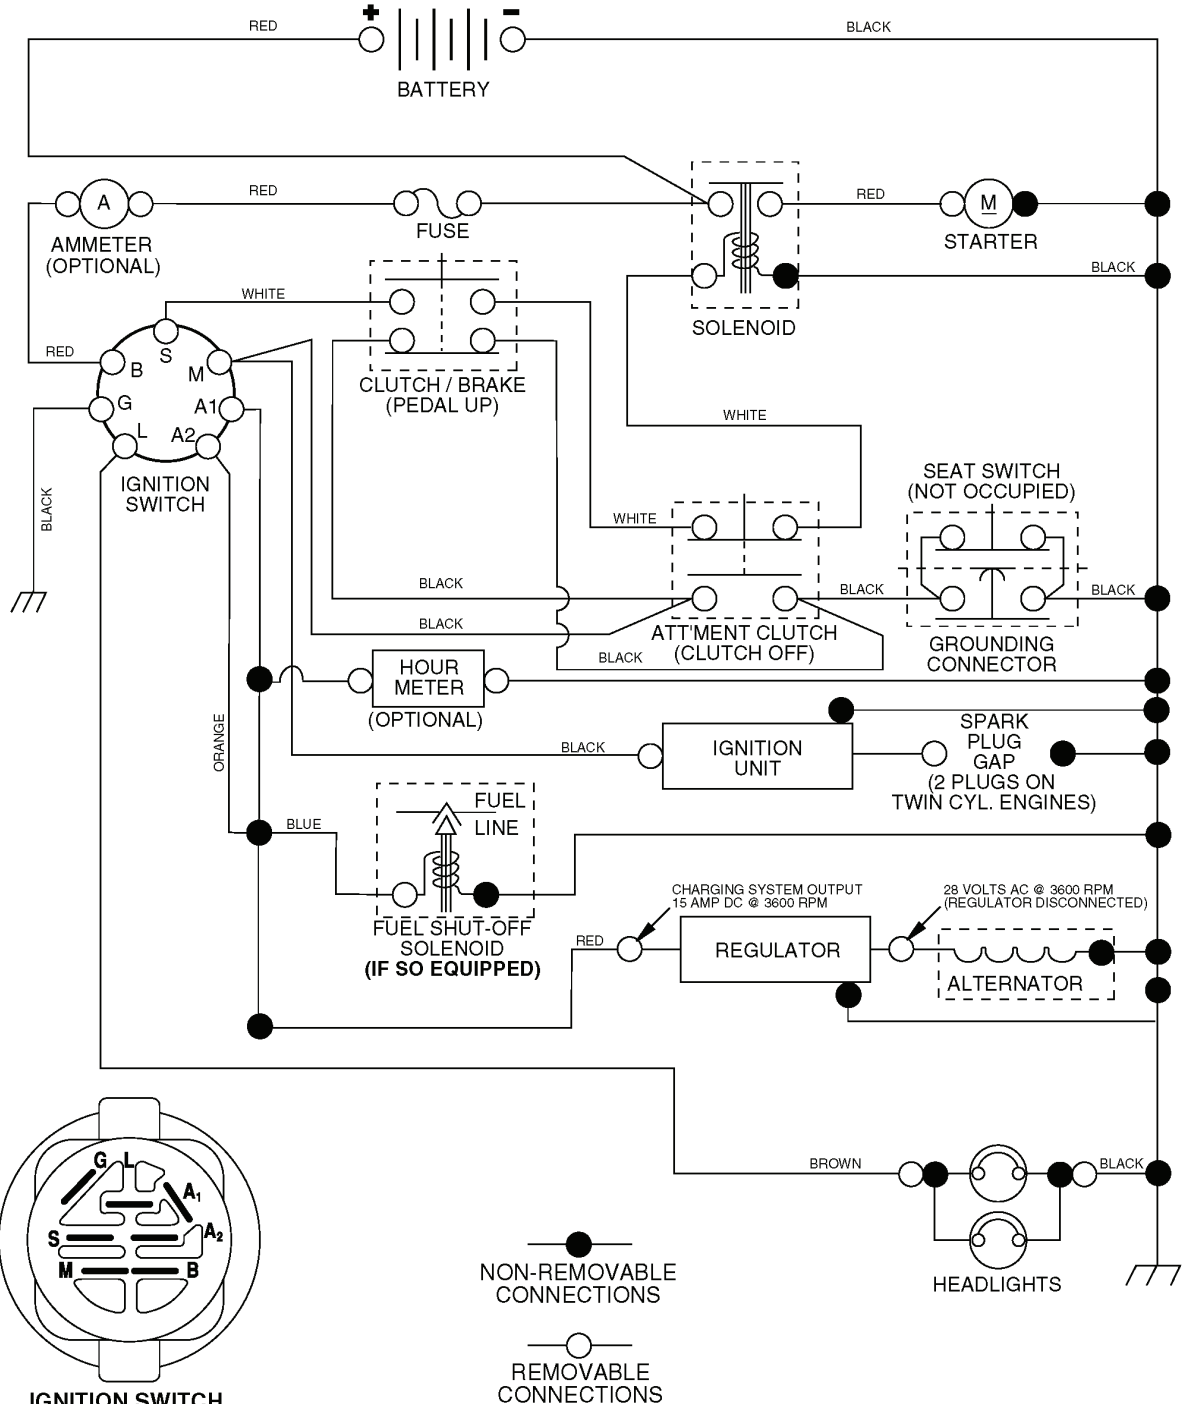

TRACTOR - MODEL NO. LTH1742 (HAU17H42D), PRODUCT NO. 954 17 02-24 SCHEMATIC

IGNITION SWITCH

POSITION	CIRCUIT	"MAKE"
OFF	M+G+A1	NONE
RUN/LIGHT	B+A1	A2+L
RUN	B+A1	NONE
START	B + S + A1	NONE

02731

WIRING INSULATED CLIPS
NOTE: IF WIRING INSULATED CLIPS WERE REMOVED FOR SERVICING OF UNIT, THEY SHOULD BE REPLACED TO PROPERLY SECURE YOUR WIRING.