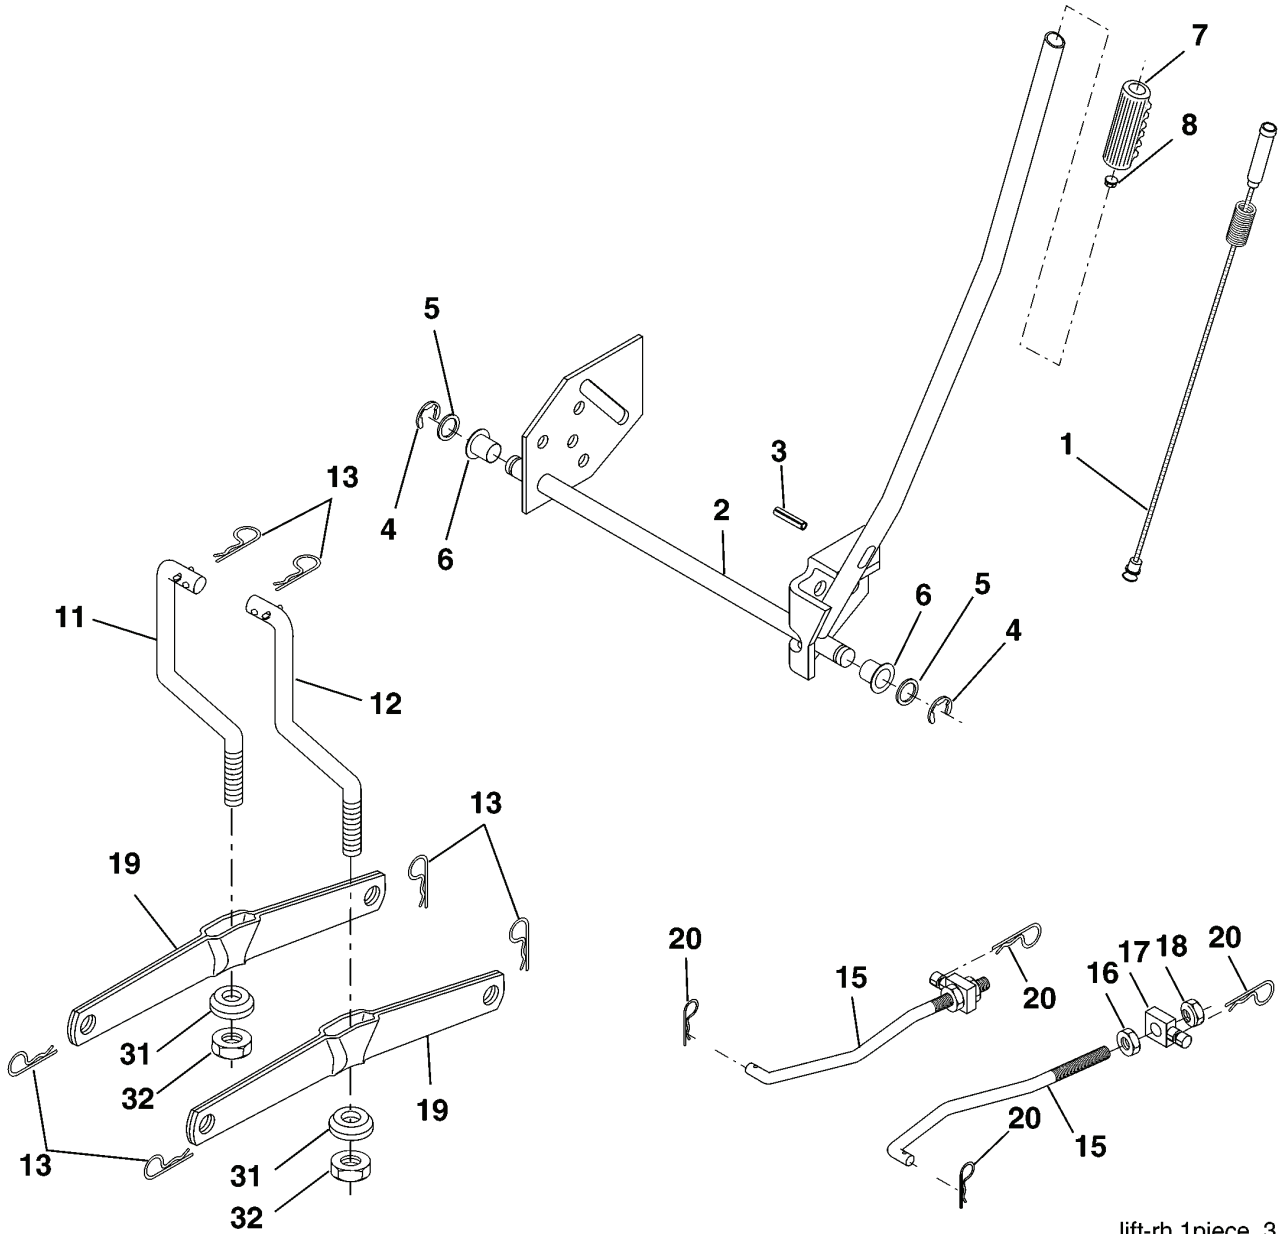

LTH1742, HAU17H42C, 954170224, 2005-0

SPARE PARTS LIST

REPAIR PARTS

TRACTOR - MODEL NO. LTH1742 (HAU17H42C), PRODUCT NO. 954 17 02-24

WHEELS & TIRES

REF.	PART NO.	DESCRIPTION	REMARK	QTY.	KIT
1	532059192	CAP VALVE		1	
2	532065139	NIPPLE		1	
3	532106222	TIRE		1	
4	532059904	HOSE		1	
5	532138336	RIM		1	
6	532124957	FITTING		1	
7	532124959	BEARING		1	
8	532138337	RIM.SPROCKET		1	
9	532122082	TIRE		1	
10	532124926	HOSE		1	
11	532175039	HUB CAP		1	
--	532144334	SEALING FOAM		1	

REPAIR PARTS

TRACTOR - MODEL NO. LTH1742 (HAU17H42C), PRODUCT NO. 954 17 02-24
MOWER LIFT

lift-rh.1piece_3

REF.	PART NO.	DESCRIPTION	REMARK	QTY.	KIT
1	532159460	WIRE		1	
2	532159471	LEVER		1	
3	532105767	PIN RETAINING SCREW		1	
4	812000002	RETAINER RING		1	
5	819211621	WASHER		1	
6	532120183	BEARING		1	
7	532125631	HANDLE		1	
8	532124526	KNOB		1	
11	532139865	LINK		1	
12	532139866	LINK		1	
13	532124670	RETAINER RING		1	
15	532173288	LINK		1	
16	873350800	NUT		1	
17	532175689	BRACKET		1	
18	873800800	NUT		1	
19	532139868	LEVER		1	
20	532163552	CLIP		1	
31	532169865	BEARING		1	
32	873540600	NUT		1	

REPAIR PARTS

TRACTOR - MODEL NO. LTH1742 (HAU17H42C), PRODUCT NO. 954 17 02-24
ELECTRICAL

REF.	PART NO.	DESCRIPTION	REMARK	QTY.	KIT
1	532144927	BATTERY		1	
2	874760412	BOLT		1	
8	532176689	BATTERY BOX		1	
16	532176138	MICRO SWITCH		1	
21	532175688	HARNESS		1	
22	532004152	BULB		1	
24	532124780	CABLE		1	
25	532146147	CABLE		1	
26	532175158	FUSE		1	
27	873510400	NUT		1	
28	532124773	CABLE		1	
29	532121305	SWITCH		1	
30	532175566	SWITCH		1	
33	532140401	KEY		1	
40	532179720	HARNESS		1	
41	871110408	BOLT		1	
42	532131563	COVER		1	
43	532178861	SOLENOID		1	
48	532140844	ADAPTER		1	
52	532141940	WIRE		1	
90	532180449	COVER		1	