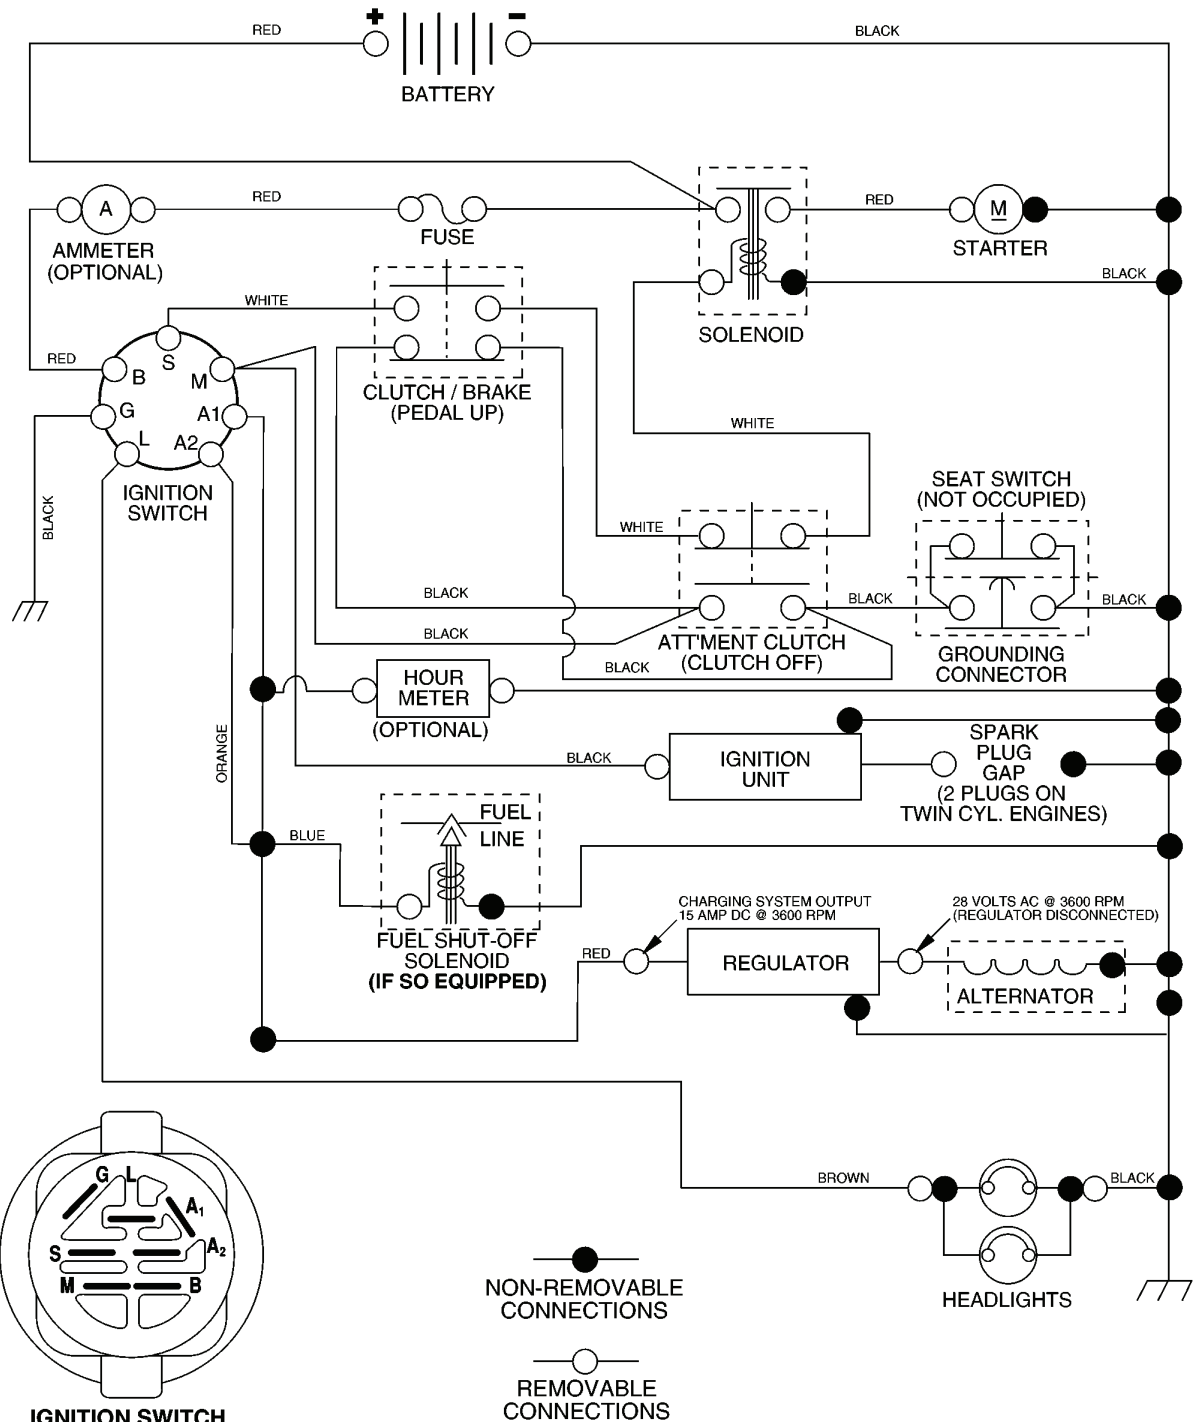

TRACTOR - MODEL NO. LTH1742 (HAU17H42C), PRODUCT NO. 954 17 02-24 SCHEMATIC

IGNITION SWITCH

POSITION	CIRCUIT	"MAKE"
OFF	M+G+A1	NONE
RUN/LIGHT	B+A1	A2+L
RUN	B+A1	NONE
START	B + S + A1	NONE

02731

WIRING INSULATED CLIPS

NOTE: IF WIRING INSULATED CLIPS WERE REMOVED FOR SERVICING OF UNIT, THEY SHOULD BE REPLACED TO PROPERLY SECURE YOUR WIRING.