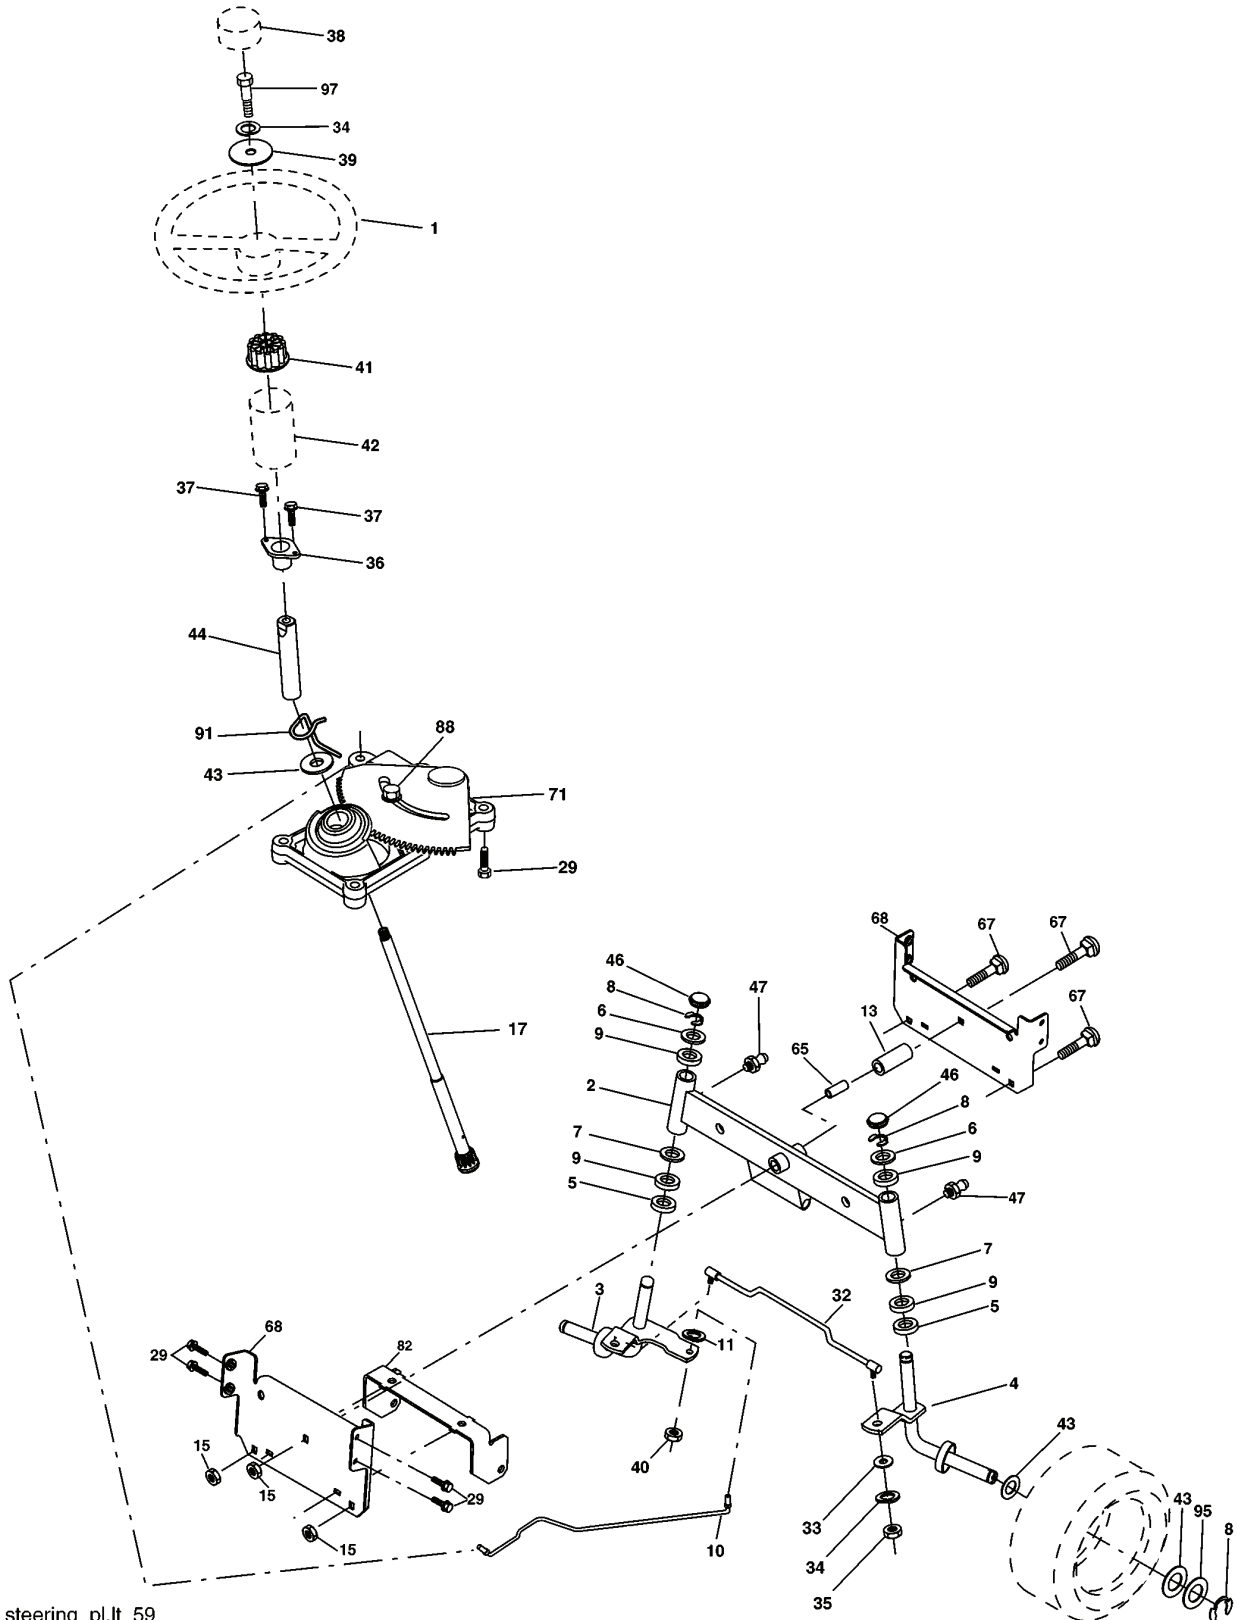

REPAIR PARTS

TRACTOR - MODEL NO. LTH1742 (HAU17H42C), PRODUCT NO. 954 17 02-24
STEERING ASSEMBLY

REF.	PART NO.	DESCRIPTION	REMARK	QTY.	KIT
1	532193651	STEERING WHEEL		1	
2	532175131	AXLE		1	
3	532169840	SPINDLE		1	
4	532169839	SPINDLE		1	
5	532124931	WASHER		1	
6	532121748	WASHER		1	
7	819272016	WASHER		1	
8	812000029	RETAINER RING		1	
9	532124937	BEARING COL. STRG.		1	
10	532175121	ROD		1	
11	810040600	WASHER		1	
13	532136518	PIPE		1	
15	532145212	NUT		1	
17	532190753	ROD		1	
29	817000612	SCREW		1	
32	532171888	ROD		1	
33	819111216	WASHER		1	
34	810040500	WASHER		1	
35	873540500	NUT		1	
36	532155099	BUSHING		1	
37	532152927	SCREW		1	
38	532193652	HUB		1	
39	819113812	WASHER		1	
40	873540600	NUT		1	
41	532186737	ADAPTER		1	
42	532169634	SLEEVE		1	
43	532121749	WASHER		1	
44	532190752	SHAFT		1	
46	532121232	HUB CAP		1	
47	532183226	FITTING		1	
65	532160367	SPACER		1	
67	872110618	BOLT		1	
68	532169827	SHAFT		1	
71	532175146	STEERING GEAR		1	
82	532169835	BRACKET		1	
88	532175118	BOLT		1	
91	532175553	SPRING		1	
95	532188967	WASHER		1	
97	874780564	BOLT		1	
	PART NO.		REMARK		KIT