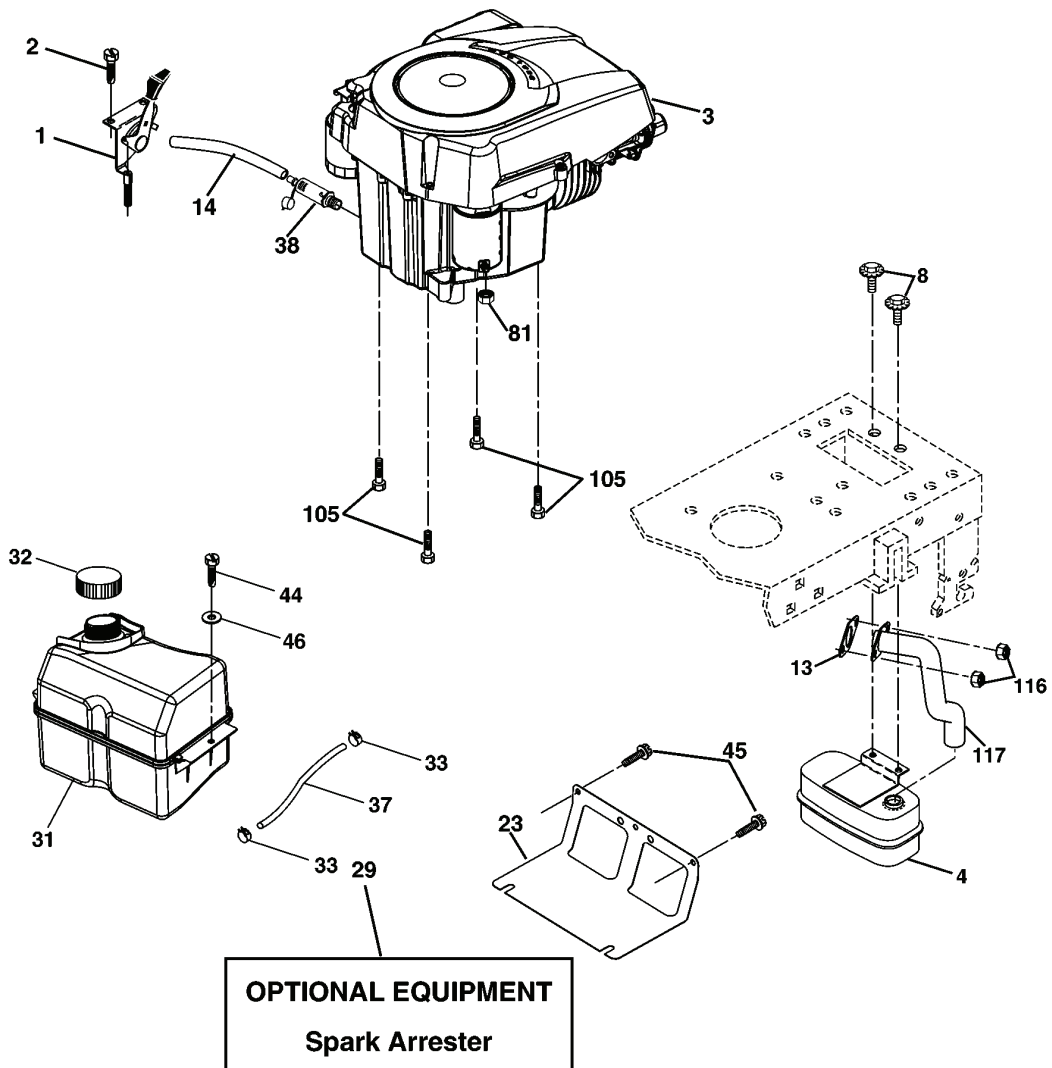

REPAIR PARTS

TRACTOR - MODEL NO. LTH1742 (HAU17H42C), PRODUCT NO. 954 17 02-24
ENGINE

REF.	PART NO.	DESCRIPTION	REMARK	QTY.	KIT
1	532170805	CONTROL THROT /CH FLAG		1	
2	817720408	SCREW		1	
4	532188655	MUFFLER		1	
8	532171877	BOLT		1	
13	532185909	GASKET		1	
14	532148456	TUBE		1	
23	532169837	HEAT SHIELD		1	
29	532137180	SPARK ARRESTER KIT		1	
31	532185534	TANK UNIT		1	
32	532140527	FUEL CAP		1	
33	532123487	HOSE CLAMP		1	
37	532137040	HOSE		1	
38	532181654	PLUG		1	
44	817670412	SCREW		1	
45	817000612	SCREW		1	
46	819091416	WASHER		1	
81	873510400	NUT		1	
105	817120616	SCREW		1	
116	532184362	NUT		1	
117	532188654	TUBE EXHAUST		1