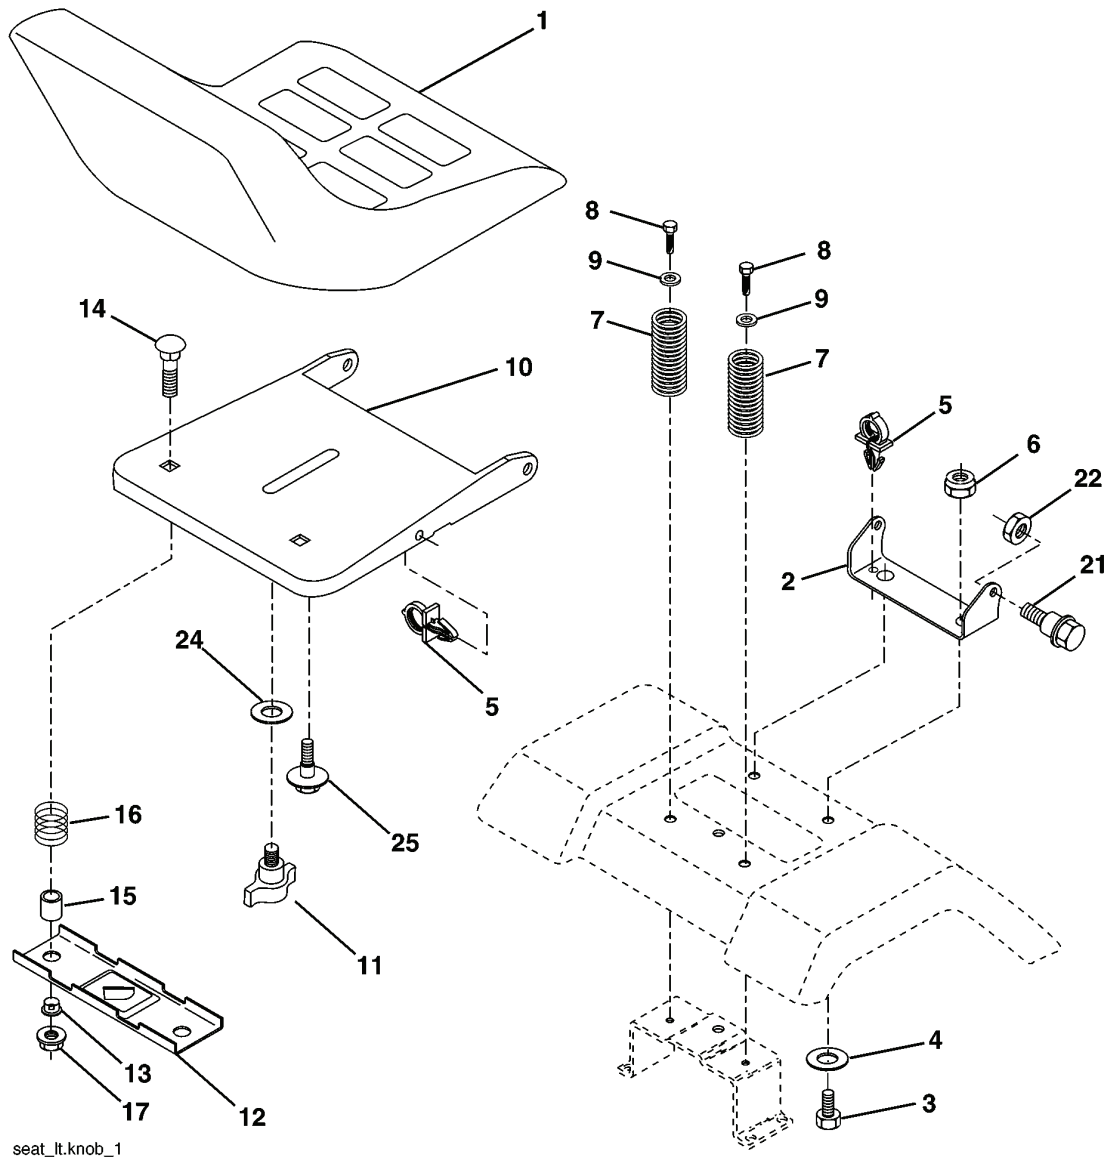

REPAIR PARTS

TRACTOR - MODEL NO. LTH1742 (HAU17H42C), PRODUCT NO. 954 17 02-24
SEAT ASSEMBLY

REF.	PART NO.	DESCRIPTION	REMARK	QTY.	KIT
1	532190120	SIEGE CONDUCTEUR		1	
2	532140551	BRACKET		1	
3	871110616	SCREW		1	
4	819131610	WASHER		1	
5	532145006	CLIP		1	
6	873800600	NUT		1	
7	532124181	SPRING		1	
8	817000616	SCREW		1	
9	819131614	WASHER		1	
10	532182493	BRACKET		1	
11	532166369	WING NUT		1	
12	532121246	BRACKET		1	
13	532121248	BUSHING		1	
14	872050412	BOLT		1	
15	532134300	SPACER		1	
16	532121250	SPRING		1	
17	532123976	LOCKNUT		1	
21	532171852	BOLT		1	
22	873800500	LOCK NUT		1	
24	819171912	WASHER		1	
25	532127018	BOLT		1