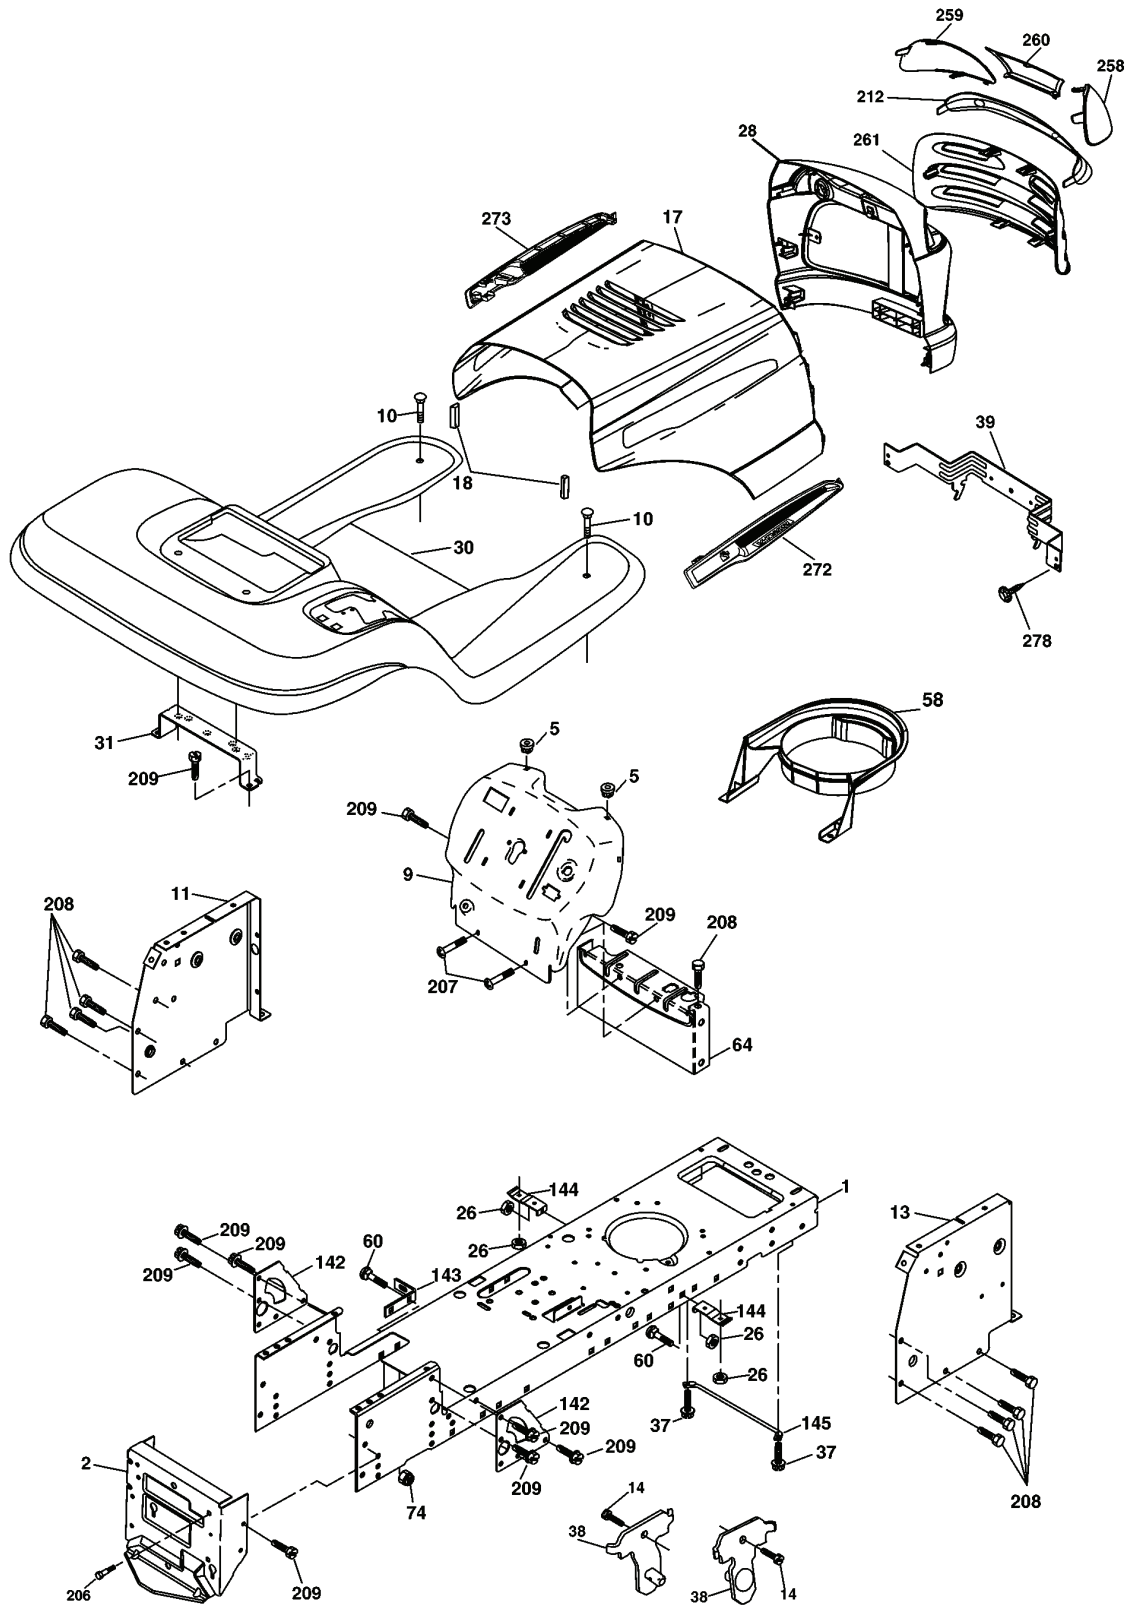

REPAIR PARTS

TRACTOR - MODEL NO. LTH1742 (HAU17H42C), PRODUCT NO. 954 17 02-24
CHASSIS AND ENCLOSURES

REF.	PART NO.	DESCRIPTION	REMARK	QTY.	KIT
1	532174619	FRAME		1	
2	532176554	PLATE		1	
5	532155272	DAMPER		1	
9	532193937	DASH		1	
10	872140608	BOLT		1	
11	532174996	DASHBOARD		1	
13	532181719	DASHBOARD		1	
14	817490608	SCREW		1	
17	532188893	HOOD		1	
18	532184921	BUMPER		1	
26	873800600	NUT		1	
28	532183538	GRILL		1	
30	532193938	FENDER		1	
31	532139976	BRACKET		1	
37	817490508	SCREW		1	
38	532175710	BRACKET		1	
39	532174714	BRACKET PIVOT LASER LT		1	
58	532187154	DUCT		1	
60	872140606	BOLT		1	
64	532154798	PANEL		1	
74	873680600	NUT		1	
142	532175702	PLATE		1	
143	532186689	BRACKET		1	
144	532175582	BRACKET		1	
145	532156524	SHAFT		1	
206	532170165	BOLT		1	
207	817670508	SCREW		1	
208	817670608	SCREW		1	
209	817000612	SCREW		1	
212	532183548	INSERT		1	
258	532185213	LENS		1	
259	532185214	LENS		1	
260	532185429	COVER		1	
261	532185433	INSERT GRILLE		1	
272	532188895	VENT HOOD LH		1	
273	532188896	VENT HOOD RH		1	
278	532191611	SCREW		1	
--	532005479	PLUG		1	
--	532187801	PLUG		1	
--	532193935	PLUG		1