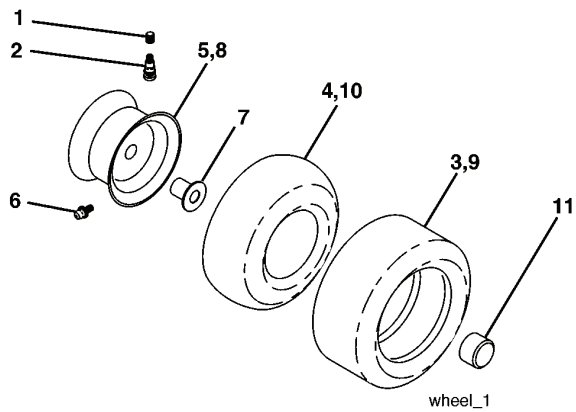

LTH1742, HAU17H42C, 954170224, 2005-0

SPARE PARTS LIST

REPAIR PARTS

TRACTOR - MODEL NO. LTH1742 (HAU17H42C), PRODUCT NO. 954 17 02-24

WHEELS & TIRES

REF.	PART NO.	DESCRIPTION	REMARK	QTY.	KIT
1	532059192	CAP VALVE		1	
2	532065139	NIPPLE		1	
3	532106222	TIRE		1	
4	532059904	HOSE		1	
5	532138336	RIM		1	
6	532124957	FITTING		1	
7	532124959	BEARING		1	
8	532138337	RIM.SPROCKET		1	
9	532122082	TIRE		1	
10	532124926	HOSE		1	
11	532175039	HUB CAP		1	
--	532144334	SEALING FOAM		1	

REPAIR PARTS

TRACTOR - MODEL NO. LTH1742 (HAU17H42C), PRODUCT NO. 954 17 02-24
MOWER LIFT

lift-rh.1piece_3

REF.	PART NO.	DESCRIPTION	REMARK	QTY.	KIT
1	532159460	WIRE		1	
2	532159471	LEVER		1	
3	532105767	PIN RETAINING SCREW		1	
4	812000002	RETAINER RING		1	
5	819211621	WASHER		1	
6	532120183	BEARING		1	
7	532125631	HANDLE		1	
8	532124526	KNOB		1	
11	532139865	LINK		1	
12	532139866	LINK		1	
13	532124670	RETAINER RING		1	
15	532173288	LINK		1	
16	873350800	NUT		1	
17	532175689	BRACKET		1	
18	873800800	NUT		1	
19	532139868	LEVER		1	
20	532163552	CLIP		1	
31	532169865	BEARING		1	
32	873540600	NUT		1	