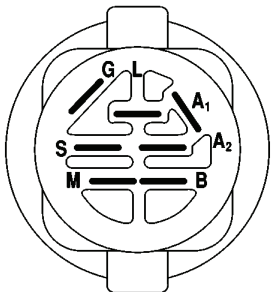

TRACTOR - MODEL NO. LTH1742 (HAU17H42C), PRODUCT NO. 954 17 02-24 SCHEMATIC

IGNITION SWITCH

POSITION	CIRCUIT	"MAKE"
OFF	M+G+A1	NONE
RUN/LIGHT	B+A1	A2+L
RUN	B+A1	NONE
START	B + S + A1	NONE

02731

WIRING INSULATED CLIPS

NOTE: IF WIRING INSULATED CLIPS WERE REMOVED FOR SERVICING OF UNIT, THEY SHOULD BE REPLACED TO PROPERLY SECURE YOUR WIRING.