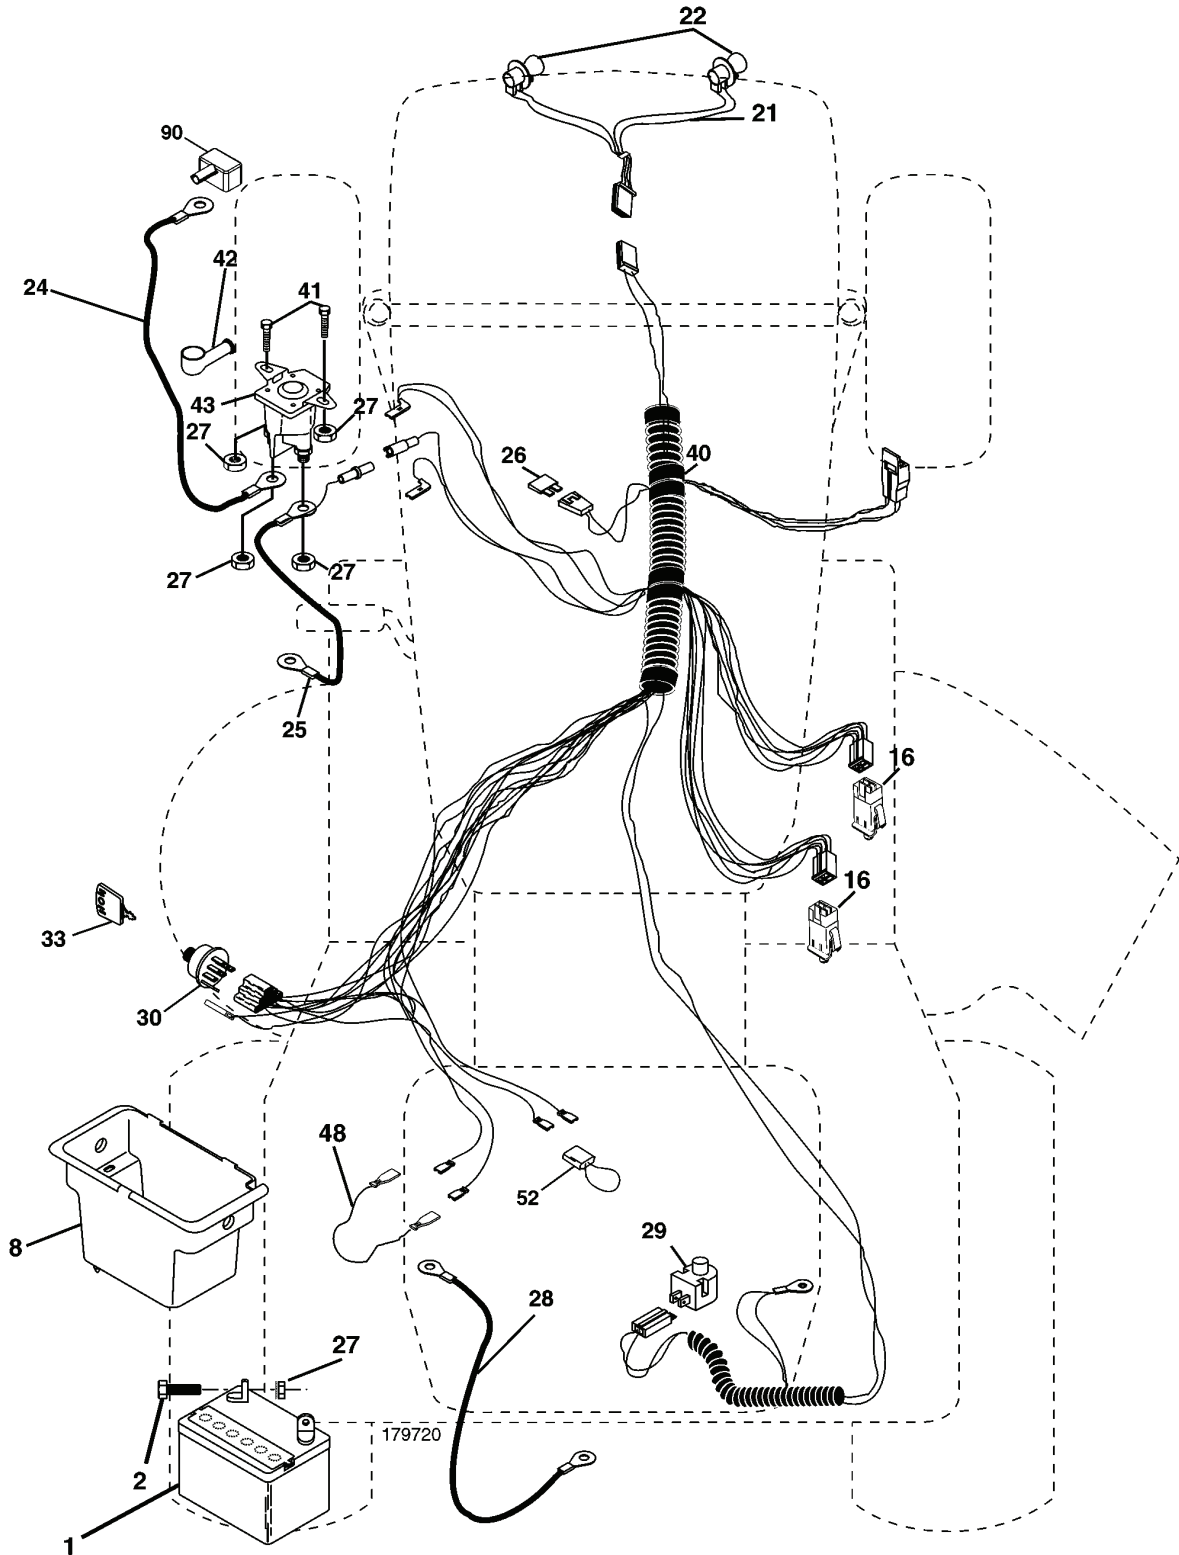

LTH1742, HAU17H42C, 954170224, 2005-0

SPARE PARTS LIST

REPAIR PARTS

TRACTOR - MODEL NO. LTH1742 (HAU17H42C), PRODUCT NO. 954 17 02-24

WHEELS & TIRES

REF.	PART NO.	DESCRIPTION	REMARK	QTY.	KIT
1	532059192	CAP VALVE		1	
2	532065139	NIPPLE		1	
3	532106222	TIRE		1	
4	532059904	HOSE		1	
5	532138336	RIM		1	
6	532124957	FITTING		1	
7	532124959	BEARING		1	
8	532138337	RIM.SPROCKET		1	
9	532122082	TIRE		1	
10	532124926	HOSE		1	
11	532175039	HUB CAP		1	
--	532144334	SEALING FOAM		1	

REPAIR PARTS

TRACTOR - MODEL NO. LTH1742 (HAU17H42C), PRODUCT NO. 954 17 02-24
MOWER LIFT

lift-rh.1piece_3

REF.	PART NO.	DESCRIPTION	REMARK	QTY.	KIT
1	532159460	WIRE		1	
2	532159471	LEVER		1	
3	532105767	PIN RETAINING SCREW		1	
4	812000002	RETAINER RING		1	
5	819211621	WASHER		1	
6	532120183	BEARING		1	
7	532125631	HANDLE		1	
8	532124526	KNOB		1	
11	532139865	LINK		1	
12	532139866	LINK		1	
13	532124670	RETAINER RING		1	
15	532173288	LINK		1	
16	873350800	NUT		1	
17	532175689	BRACKET		1	
18	873800800	NUT		1	
19	532139868	LEVER		1	
20	532163552	CLIP		1	
31	532169865	BEARING		1	
32	873540600	NUT		1	

REPAIR PARTS

TRACTOR - MODEL NO. LTH1742 (HAU17H42C), PRODUCT NO. 954 17 02-24
ELECTRICAL

REF.	PART NO.	DESCRIPTION	REMARK	QTY.	KIT
1	532144927	BATTERY		1	
2	874760412	BOLT		1	
8	532176689	BATTERY BOX		1	
16	532176138	MICRO SWITCH		1	
21	532175688	HARNESS		1	
22	532004152	BULB		1	
24	532124780	CABLE		1	
25	532146147	CABLE		1	
26	532175158	FUSE		1	
27	873510400	NUT		1	
28	532124773	CABLE		1	
29	532121305	SWITCH		1	
30	532175566	SWITCH		1	
33	532140401	KEY		1	
40	532179720	HARNESS		1	
41	871110408	BOLT		1	
42	532131563	COVER		1	
43	532178861	SOLENOID		1	
48	532140844	ADAPTER		1	
52	532141940	WIRE		1	
90	532180449	COVER		1	