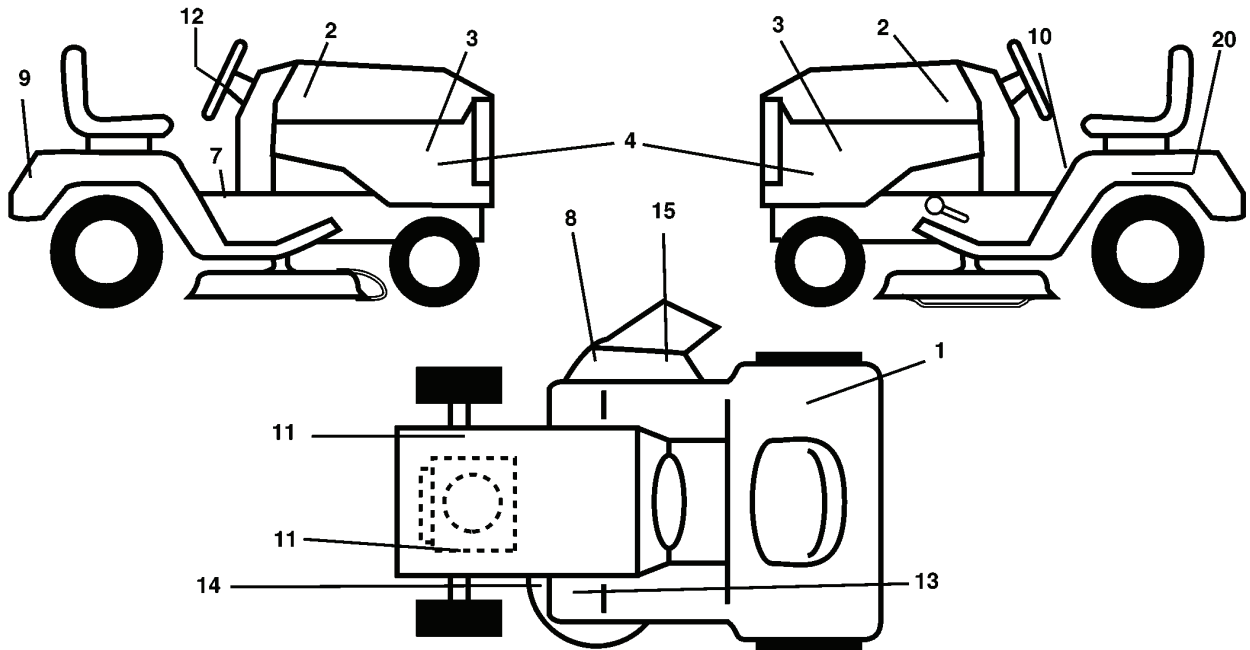

REPAIR PARTS

TRACTOR - MODEL NO. LTH1742 (HAU17H42C), PRODUCT NO. 954 17 02-24
SEAT ASSEMBLY

REF.	PART NO.	DESCRIPTION	REMARK	QTY.	KIT
1	532190120	SIEGE CONDUCTEUR		1	
2	532140551	BRACKET		1	
3	871110616	SCREW		1	
4	819131610	WASHER		1	
5	532145006	CLIP		1	
6	873800600	NUT		1	
7	532124181	SPRING		1	
8	817000616	SCREW		1	
9	819131614	WASHER		1	
10	532182493	BRACKET		1	
11	532166369	WING NUT		1	
12	532121246	BRACKET		1	
13	532121248	BUSHING		1	
14	872050412	BOLT		1	
15	532134300	SPACER		1	
16	532121250	SPRING		1	
17	532123976	LOCKNUT		1	
21	532171852	BOLT		1	
22	873800500	LOCK NUT		1	
24	819171912	WASHER		1	
25	532127018	BOLT		1	

REPAIR PARTS

TRACTOR - MODEL NO. LTH1742 (HAU17H42C), PRODUCT NO. 954 17 02-24
ENGINE

REF.	PART NO.	DESCRIPTION	REMARK	QTY.	KIT
1	532170805	CONTROL THROT /CH FLAG		1	
2	817720408	SCREW		1	
4	532188655	MUFFLER		1	
8	532171877	BOLT		1	
13	532185909	GASKET		1	
14	532148456	TUBE		1	
23	532169837	HEAT SHIELD		1	
29	532137180	SPARK ARRESTER KIT		1	
31	532185534	TANK UNIT		1	
32	532140527	FUEL CAP		1	
33	532123487	HOSE CLAMP		1	
37	532137040	HOSE		1	
38	532181654	PLUG		1	
44	817670412	SCREW		1	
45	817000612	SCREW		1	
46	819091416	WASHER		1	
81	873510400	NUT		1	
105	817120616	SCREW		1	
116	532184362	NUT		1	
117	532188654	TUBE EXHAUST		1	

REPAIR PARTS

TRACTOR - MODEL NO. LTH1742 (HAU17H42C), PRODUCT NO. 954 17 02-24
DECALS

REF.	PART NO.	DESCRIPTION	REMARK	QTY.	KIT
1	532168869	DECAL		1	
2	532188923	DECAL		1	
3	532188921	DECAL		1	
4	532191141	DECAL		1	
7	532140837	DECAL		1	
8	532182166	DECAL		1	
9	532191362	DECAL		1	
10	532145498	DECAL		1	
11	532159736	DECAL		1	
12	532188925	DECAL		1	
13	532159737	DECAL		1	
14	532160396	DECAL		1	
15	532179128	DECAL		1	
20	532145005	DECAL		1	
--	532162598	DECAL		1	
--	532166960	DECAL		1	
--	532188252	PAD, FOOTREST LH		1	
--	532188253	PAD, FOOTREST RH		1	
--	532138311	DECAL		1	
--	532195803			1	