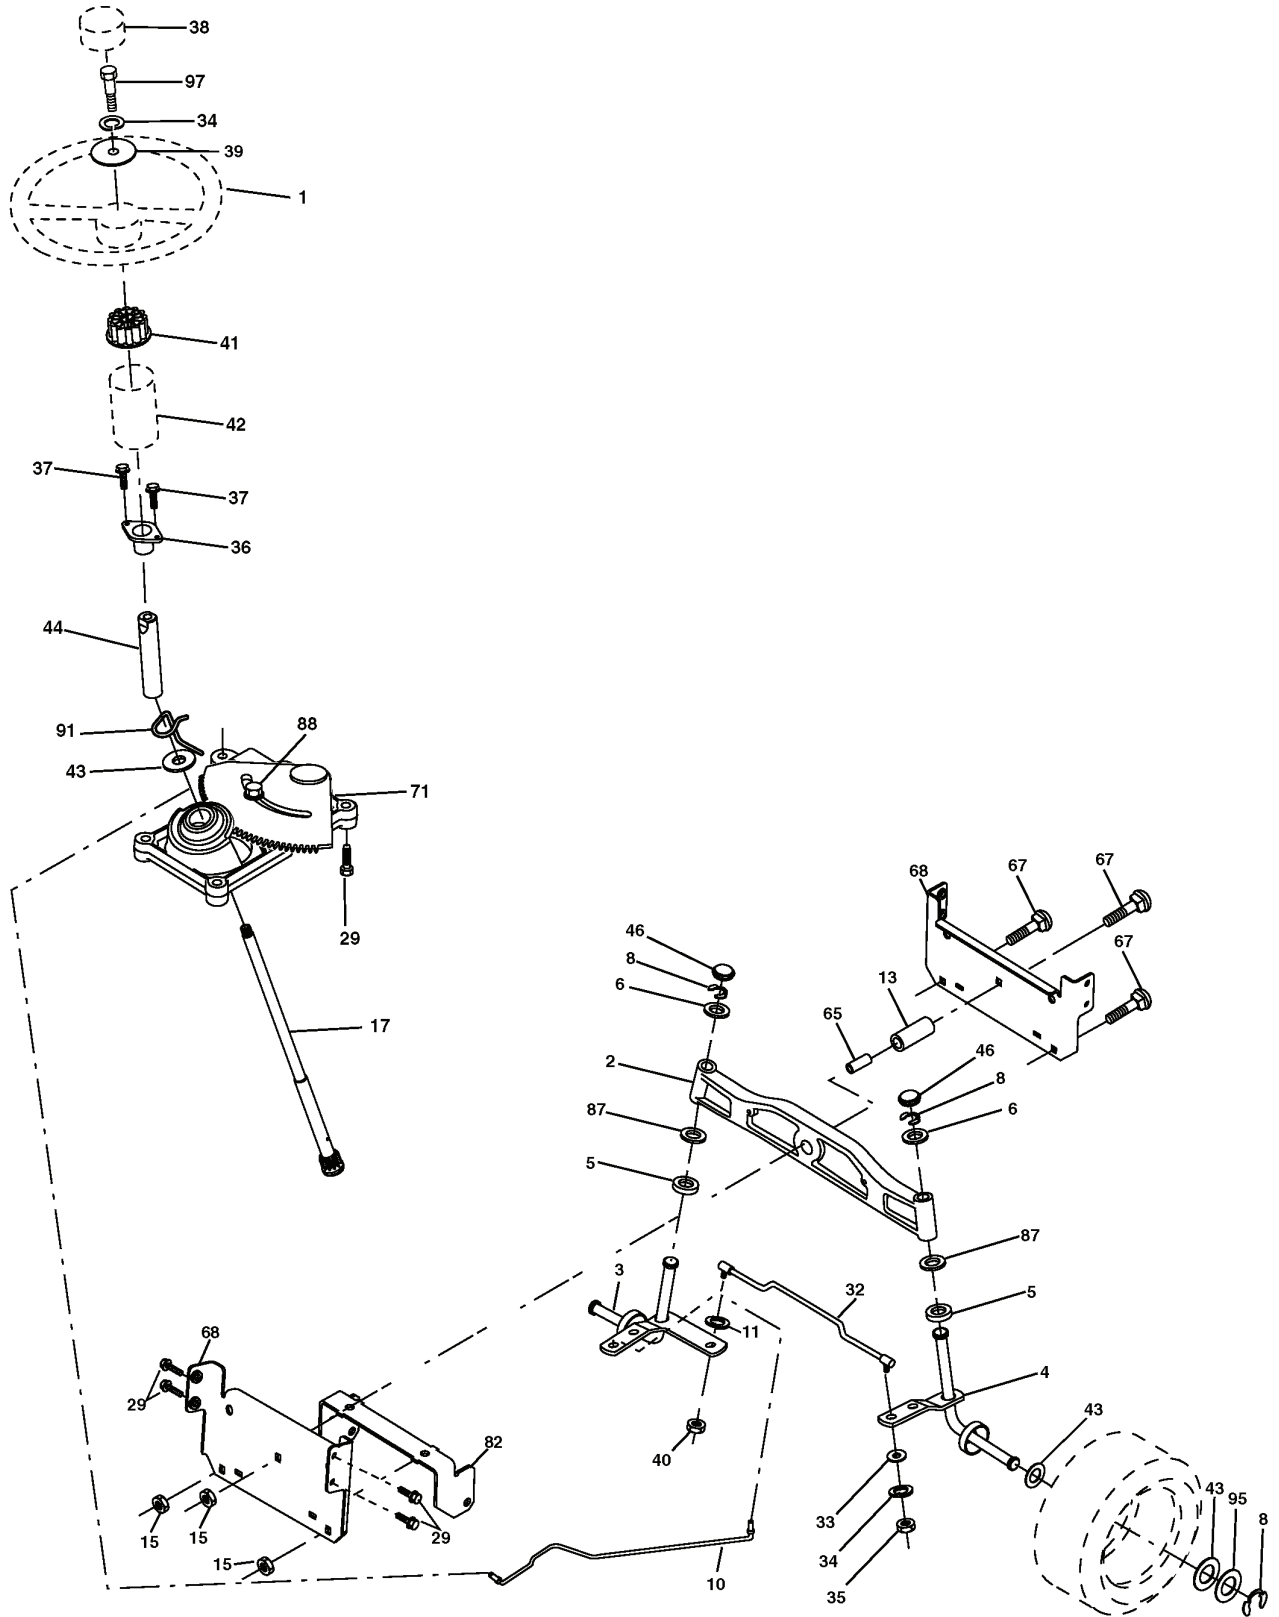

REPAIR PARTS

TRACTOR - MODEL NO. LTH1842 (HAU1842B), PRODUCT NO. 954 17 02-38
DECAL

REF.	PART NO.	DESCRIPTION	REMARK	QTY.	KIT
1	532188923	DECAL		1	
2	532140837	DECAL		1	
3	532188921	DECAL		1	
5	532160396	DECAL		1	
6	532159736	DECAL		1	
7	532182166	DECAL		1	
8	532193178	DECAL		1	
9	532168869	DECAL		1	
10	532145498	DECAL		1	
11	532145005	DECAL		1	
12	532178302	DECAL		1	
13	532193177	DECAL		1	
14	532188925	DECAL		1	
15	532159737	DECAL		1	
16	532179128	DECAL		1	
--	532162598	DECAL		1	
--	532166960	DECAL		1	
--	532138311	DECAL		1	
--	532181495	SUPPORT		1	
--	532181496	SUPPORT		1	
--	532195813			1	

REPAIR PARTS

TRACTOR - MODEL NO. LTH1842 (HAU1842B), PRODUCT NO. 954 17 02-38
STEERING ASSEMBLY

REF.	PART NO.	DESCRIPTION	REMARK	QTY.	KIT
1	532193651	STEERING WHEEL		1	
2	532184706	SHAFT		1	
3	532169840	SPINDLE		1	
4	532169839	SPINDLE		1	
5	532124931	WASHER		1	
6	532121748	WASHER		1	
8	812000029	RETAINER RING		1	
10	532175121	ROD		1	
11	810040600	WASHER		1	
13	532136518	PIPE		1	
15	532145212	NUT		1	
17	532190753	ROD		1	
29	817000612	SCREW		1	
32	532171888	ROD		1	
33	819111216	WASHER		1	
34	810040500	WASHER		1	
35	873540500	NUT		1	
36	532155099	BUSHING		1	
37	532152927	SCREW		1	
38	532193652	HUB		1	
39	819113812	WASHER		1	
40	873540600	NUT		1	
41	532186737	ADAPTER		1	
42	532169634	SLEEVE		1	
43	532121749	WASHER		1	
44	532190752	SHAFT		1	
46	532121232	HUB CAP		1	
65	532160367	SPACER		1	
67	872110618	BOLT		1	
68	532169827	SHAFT		1	
71	532175146	STEERING GEAR		1	
82	532169835	BRACKET		1	
87	532173966	WASHER		1	
88	532175118	BOLT		1	
91	532175553	SPRING		1	
95	532188967	WASHER		1	
97	874780564	BOLT		1	