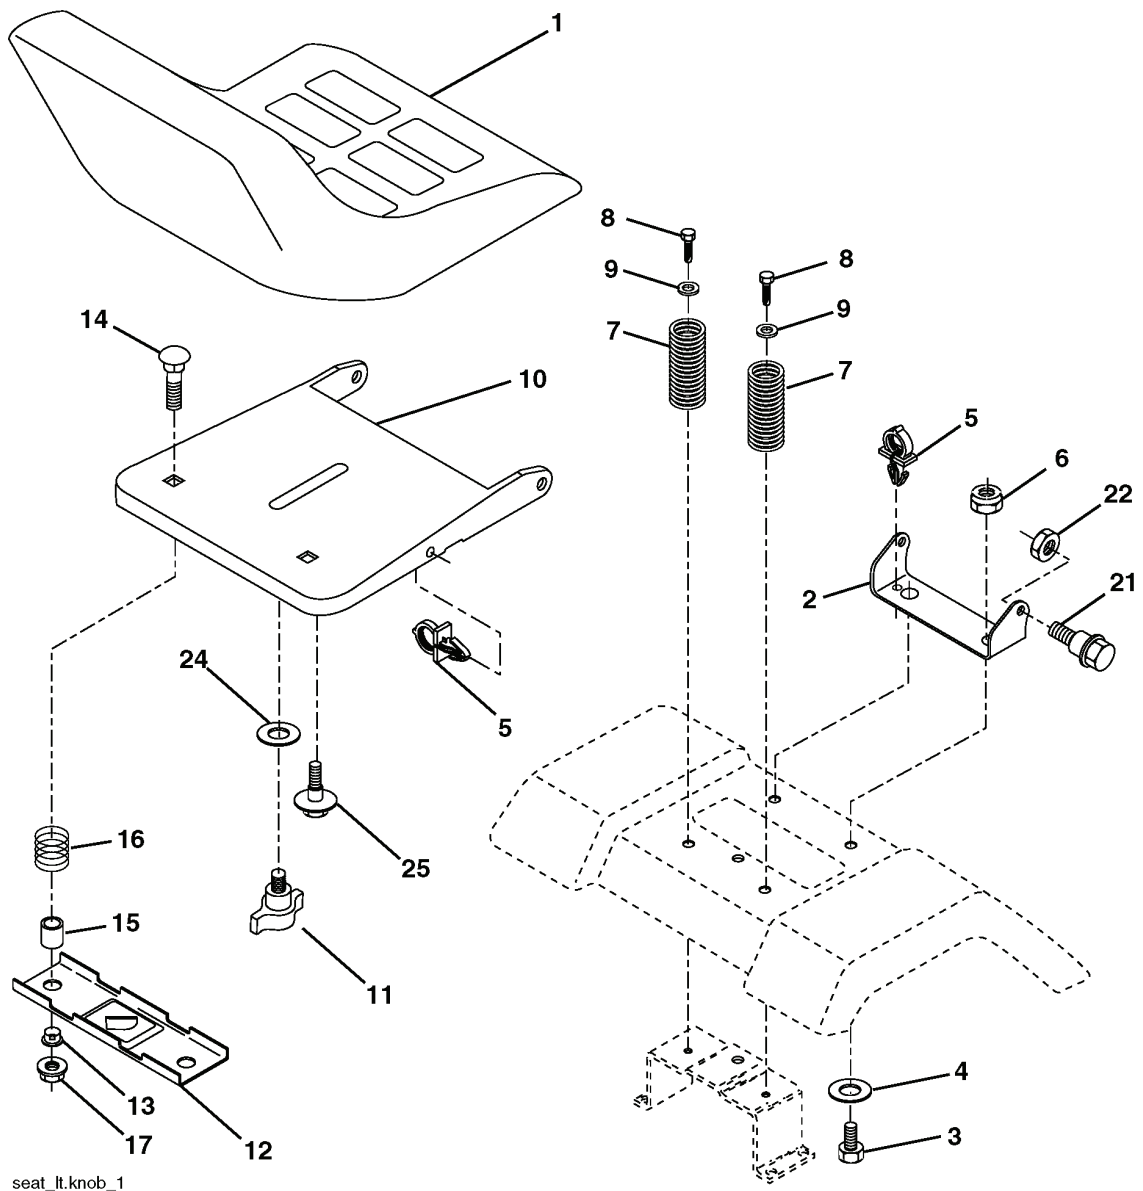

LTH1842, HAU1842B, 954170238, 2005-01

SPARE PARTS LIST

REPAIR PARTS

TRACTOR - MODEL NO. LTH1842 (HAU1842B), PRODUCT NO. 954 17 02-38
ELECTRICAL

REF.	PART NO.	DESCRIPTION	REMARK	QTY.	KIT
1	532144927	BATTERY		1	
2	874760412	BOLT		1	
8	532186491	BOX		1	
16	532176138	MICRO SWITCH		1	
21	532175688	HARNESS		1	
22	532004152	BULB		1	
24	532124780	CABLE		1	
25	532146148	CABLE		1	
26	532175158	FUSE		1	
27	873510400	NUT		1	
28	532145491	CABLE		1	
29	532121305	SWITCH		1	
30	532175566	SWITCH		1	
33	532140401	KEY		1	
40	532188024	HARNESS		1	
41	871110408	BOLT		1	
42	532131563	COVER		1	
43	532178861	SOLENOID		1	
46	532169635	HOURLMETER		1	
48	532140844	ADAPTER		1	
50	532174651	SWITCH		1	
51	532140405	FRAME		1	
55	817490508	SCREW		1	
80	532146685	CABLE ASSY		1	
89	532169639	BRACKET		1	
90	532180449	COVER		1	
91	532190270	STRAP BATTERY MOUNT FRO		1	

REPAIR PARTS

TRACTOR - MODEL NO. LTH1842 (HAU1842B), PRODUCT NO. 954 17 02-38
SEAT ASSEMBLY

seat_lt.knob_1

REF.	PART NO.	DESCRIPTION	REMARK	QTY.	KIT
1	532190120	SIEGE CONDUCTEUR		1	
2	532140551	BRACKET		1	
3	871110616	SCREW		1	
4	819131610	WASHER		1	
5	532145006	CLIP		1	
6	873800600	NUT		1	
7	532124181	SPRING		1	
8	817000616	SCREW		1	
9	819131614	WASHER		1	
10	532182493	BRACKET		1	
11	532166369	WING NUT		1	
12	532121246	BRACKET		1	
13	532121248	BUSHING		1	
14	872050412	BOLT		1	
15	532134300	SPACER		1	
16	532121250	SPRING		1	
17	532123976	LOCKNUT		1	
21	532171852	BOLT		1	
22	873800500	LOCK NUT		1	
24	819171912	WASHER		1	
25	532127018	BOLT		1	