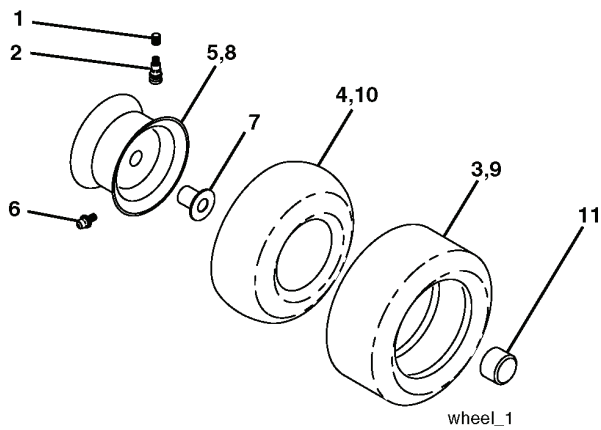

REPAIR PARTS

TRACTOR - MODEL NO. LTH1842 (HAU1842B), PRODUCT NO. 954 17 02-38

WHEELS & TIRES

REF.	PART NO.	DESCRIPTION	REMARK	QTY.	KIT
1	532059192	CAP VALVE		1	
2	532065139	NIPPLE		1	
3	532106222	TIRE		1	
4	532059904	HOSE		1	
5	532138336	RIM		1	
6	532124957	FITTING		1	
7	532124959	BEARING		1	
8	532138337	RIM.SPROCKET		1	
9	532122082	TIRE		1	
10	532124926	HOSE		1	
11	532175039	HUB CAP		1	
--	532144334	SEALING FOAM		1