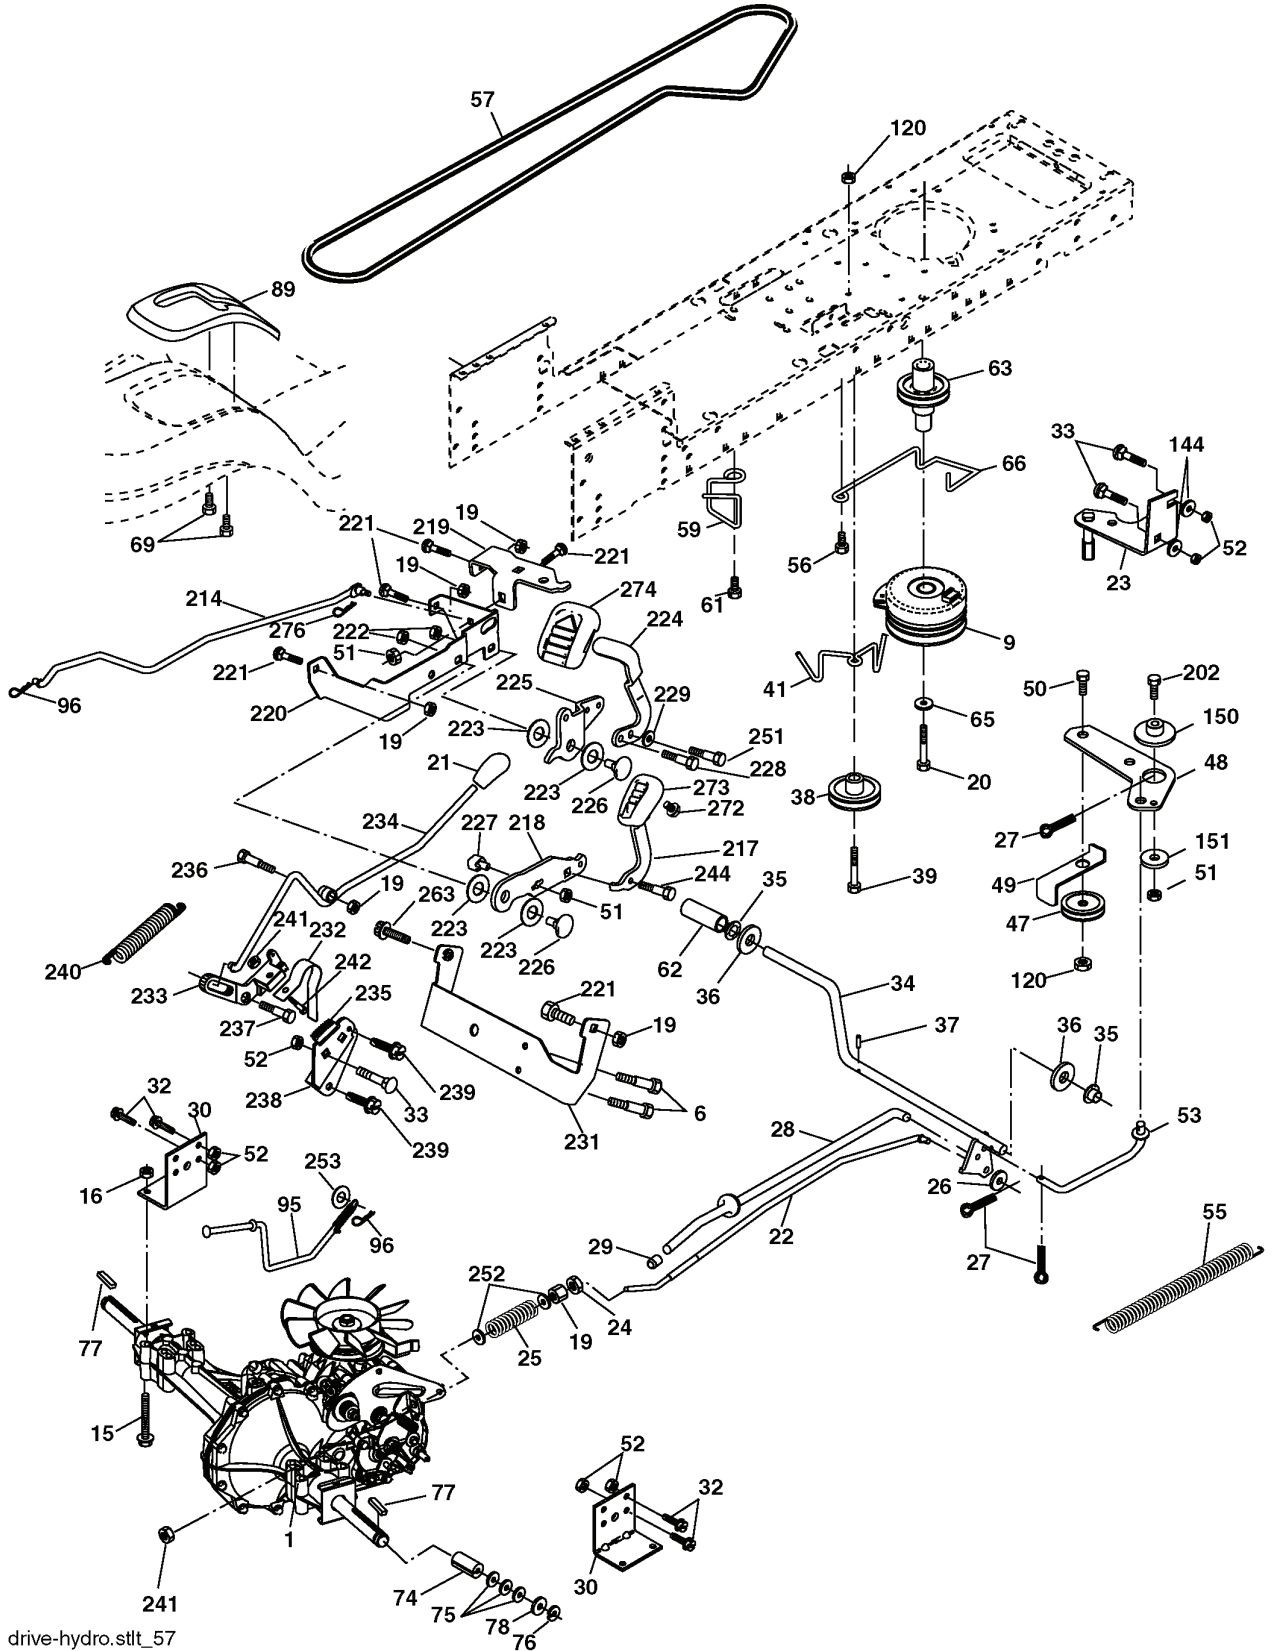

REPAIR PARTS

TRACTOR - MODEL NO. LTH1842 (HAU1842B), PRODUCT NO. 954 17 02-38
DRIVE

REF.	PART NO.	DESCRIPTION	REMARK	QTY.	KIT
6	817060512	SCREW		1	
9	532160889	CLUTCH		1	
15	874490544	SCREW		1	
16	873800500	LOCK NUT		1	
19	873800600	NUT		1	
20	532150280	SCREW		1	
21	532181454	KNOB		1	
22	532175896	ROD		1	
23	532171258	BRACKET		1	
24	873350600	NUT		1	
25	532192036	SPRING		1	
26	819131316	WASHER		1	
27	876020412	SPLIT PIN		1	
28	532175765	SHAFT		1	
29	532071673	COVER		1	
30	532169592	BRACKET		1	
32	874760512	BOLT		1	
33	872140506	BOLT		1	
34	532175578	SHAFT		1	
35	532120183	BEARING		1	
36	819211616	WASHER		1	
37	532124963	PIN RETAINING SCREW		1	
38	532179114	PULLEY		1	
39	872110622	BOLT		1	
41	532175556	BELT GUIDE		1	
47	532127783	PULLEY		1	
48	532154407	GUIDE		1	
49	532123205	BELT GUIDE		1	
50	872110612	BOLT		1	
51	873680600	NUT		1	
52	873680500	NUT		1	
53	532105710	LINK		1	
55	532105709	SPRING		1	
56	817060620	SCREW		1	
57	532140294	BELT		1	
59	532169691	BELT GUIDE		1	
61	817120614	SCREW		1	
62	532123533	PEDAL RUBBER		1	
63	532175414	PULLEY		1	
65	810040700	WASHER		1	
66	532154778	TENSIONER		1	
69	532142432	SCREW		1	
74	532137057	SPACER		1	
75	532121749	WASHER		1	
76	812000001	RETAINER RING		1	
77	532123583	KEY		1	
78	532121748	WASHER		1	
89	532191915	GRILLE DE VITESSE		1	
95	532180825	ROD		1	
96	532124788	RETAINER RING		1	
120	873900600	NUT		1	
144	819111016	WASHER		1	
150	532175456	SPACER		1	
151	819133210	WASHER		1	
202	872110614	BOLT		1	
214	532174735	LINK		1	
217	532179433	PEDAL		1	
218	532174713	LINK		1	
219	532174839	BRACKET		1	
220	532174711	BRACKET		1	
221	872140606	BOLT		1	
222	873680700	NUT		1	
223	532174840	WASHER		1	
224	532174736	PEDAL		1	
225	532174712	LINK		1	
226	532174902	BOLT		1	
227	532174710	CAM		1	
228	532179032	BOLT		1	
229	532176451	WASHER		1	
231	532174573	STRAP		1	
232	532175570	ACTIVATER		1	
233	532174856	PAWL		1	
234	532174858	LEVER		1	
235	532174857	PAWL		1	
236	532128903	BOLT		1	
237	532170165	BOLT		1	
238	532175807	LEVER		1	
239	817490508	SCREW		1