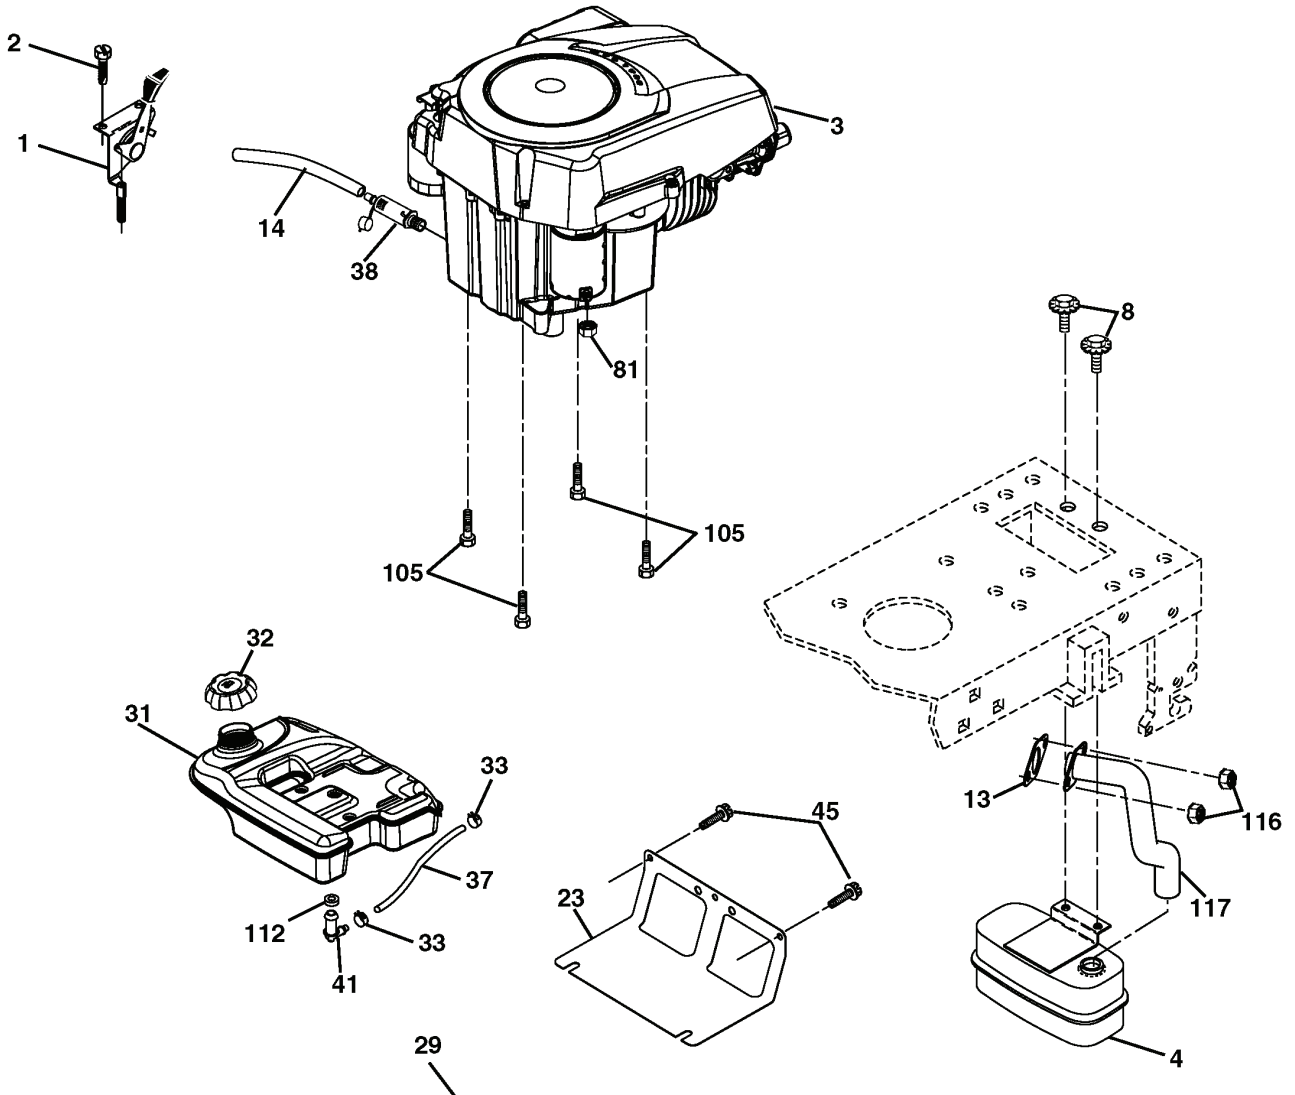

REPAIR PARTS

TRACTOR - MODEL NO. LTH1842 (HAU1842B), PRODUCT NO. 954 17 02-38
SEAT ASSEMBLY

seat_lt.knob_1

REF.	PART NO.	DESCRIPTION	REMARK	QTY.	KIT
1	532190120	SIEGE CONDUCTEUR		1	
2	532140551	BRACKET		1	
3	871110616	SCREW		1	
4	819131610	WASHER		1	
5	532145006	CLIP		1	
6	873800600	NUT		1	
7	532124181	SPRING		1	
8	817000616	SCREW		1	
9	819131614	WASHER		1	
10	532182493	BRACKET		1	
11	532166369	WING NUT		1	
12	532121246	BRACKET		1	
13	532121248	BUSHING		1	
14	872050412	BOLT		1	
15	532134300	SPACER		1	
16	532121250	SPRING		1	
17	532123976	LOCKNUT		1	
21	532171852	BOLT		1	
22	873800500	LOCK NUT		1	
24	819171912	WASHER		1	
25	532127018	BOLT		1	

REPAIR PARTS

TRACTOR - MODEL NO. LTH1842 (HAU1842B), PRODUCT NO. 954 17 02-38
ENGINE

OPTIONAL EQUIPMENT
Spark Arrester

engine-kohler_41

REF.	PART NO.	DESCRIPTION	REMARK	QTY.	KIT
1	532170805	CONTROL THROT /CH FLAG		1	
2	817720408	SCREW		1	
4	532188655	MUFFLER		1	
8	532171877	BOLT		1	
13	532185909	GASKET		1	
14	532148456	TUBE		1	
23	532169837	HEAT SHIELD		1	
29	532137180	SPARK ARRESTER KIT		1	
31	532179022	TANK FUEL 3 50 REAR		1	
32	532181803	TANK CAP		1	
33	532123487	HOSE CLAMP		1	
37	532142158	FULE LINE		1	
38	532181654	PLUG		1	
41	532139277	NIPPLE		1	
45	817000612	SCREW		1	
81	873510400	NUT		1	
105	817120616	SCREW		1	
112	532124952	BUSHING		1	
116	532184362	NUT		1	
117	532188654	TUBE EXHAUST		1	