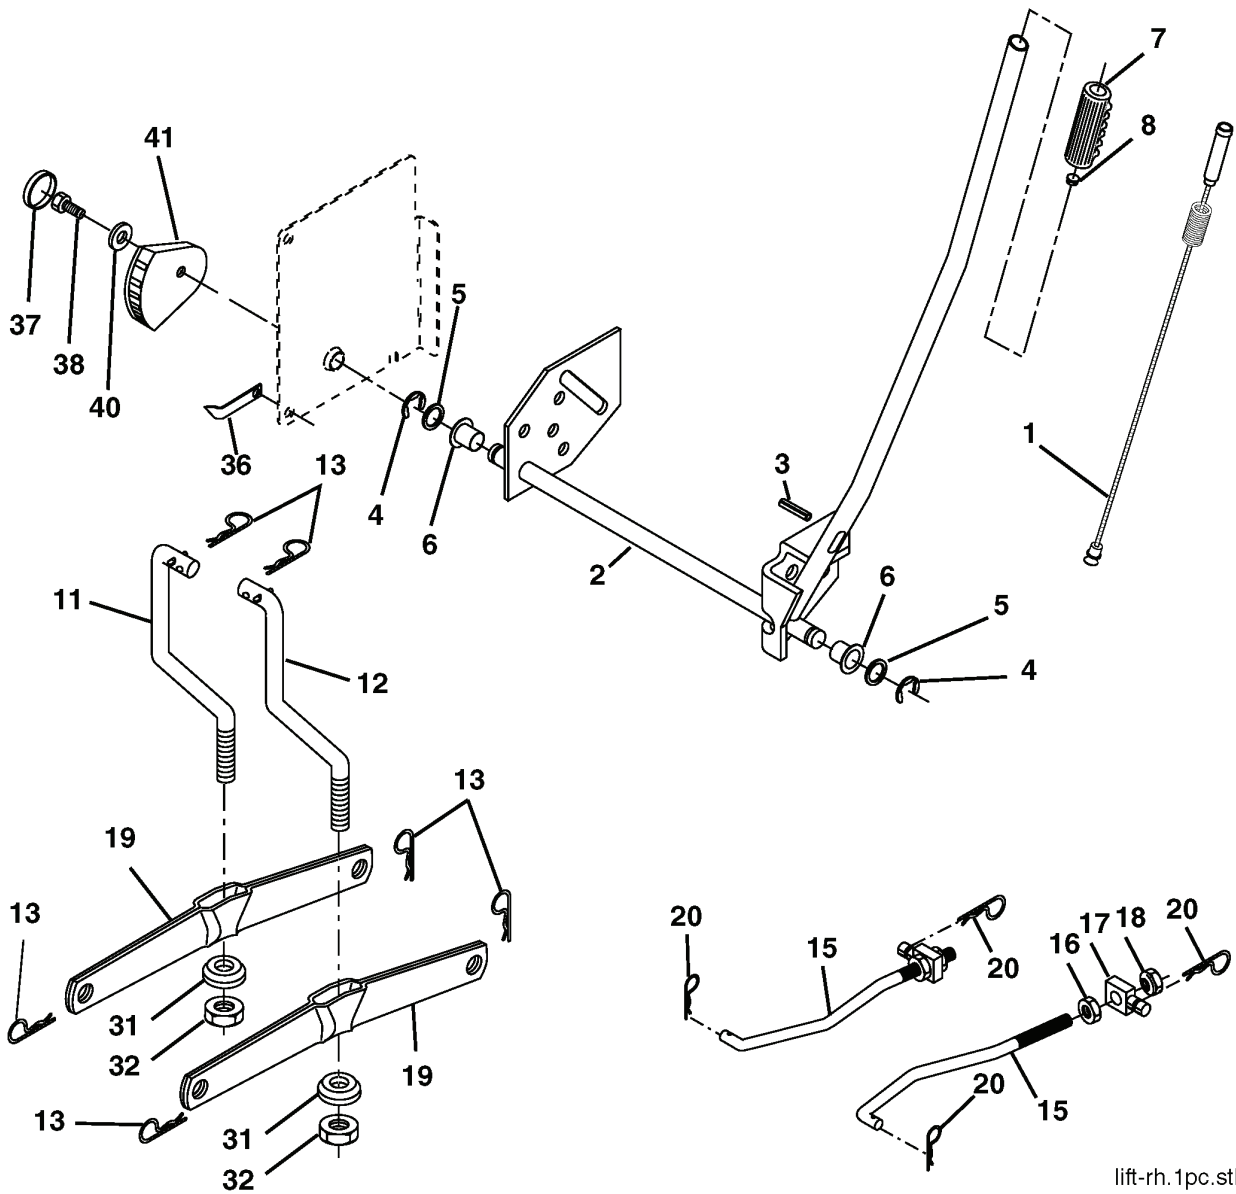

REPAIR PARTS

TRACTOR - MODEL NO. LTH1842 (HAU1842B), PRODUCT NO. 954 17 02-38

WHEELS & TIRES

REF.	PART NO.	DESCRIPTION	REMARK	QTY.	KIT
1	532059192	CAP VALVE		1	
2	532065139	NIPPLE		1	
3	532106222	TIRE		1	
4	532059904	HOSE		1	
5	532138336	RIM		1	
6	532124957	FITTING		1	
7	532124959	BEARING		1	
8	532138337	RIM.SPROCKET		1	
9	532122082	TIRE		1	
10	532124926	HOSE		1	
11	532175039	HUB CAP		1	
--	532144334	SEALING FOAM		1	

REPAIR PARTS

TRACTOR - MODEL NO. LTH1842 (HAU1842B), PRODUCT NO. 954 17 02-38
MOWER LIFT

lift-rh.1pc.stlt_5

REF.	PART NO.	DESCRIPTION	REMARK	QTY.	KIT
1	532159460	WIRE		1	
2	532159471	LEVER		1	
3	532105767	PIN RETAINING SCREW		1	
4	812000002	RETAINER RING		1	
5	819211621	WASHER		1	
6	532120183	BEARING		1	
7	532125631	HANDLE		1	
8	532124526	KNOB		1	
11	532139865	LINK		1	
12	532139866	LINK		1	
13	532124670	RETAINER RING		1	
15	532173288	LINK		1	
16	873350800	NUT		1	
17	532175689	BRACKET		1	
18	873800800	NUT		1	
19	532139868	LEVER		1	
20	532163552	CLIP		1	
31	532169865	BEARING		1	
32	873540600	NUT		1	
36	532155097	INDICATOR		1	
37	532123935	PLUG		1	
38	817060516	SCREW		1	
40	819112410	WASHER		1	
41	532155098	LEVER		1	