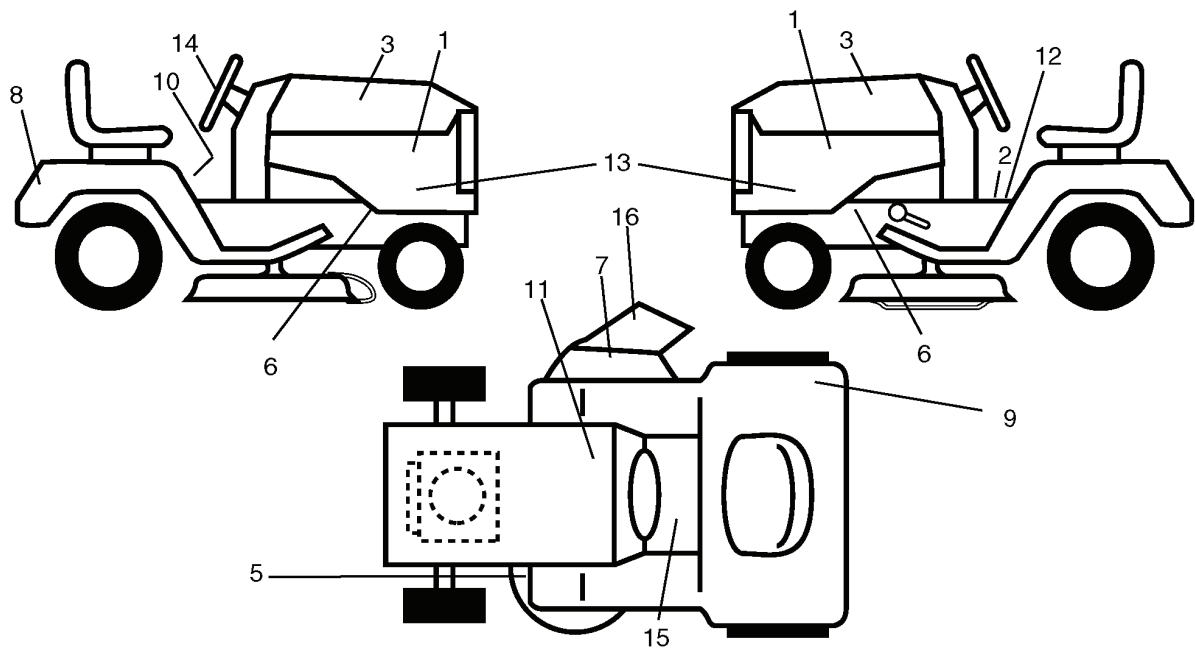

REPAIR PARTS

TRACTOR - MODEL NO. LTH1842 (HAU1842B), PRODUCT NO. 954 17 02-38
DECAL

REF.	PART NO.	DESCRIPTION	REMARK	QTY.	KIT
1	532188923	DECAL		1	
2	532140837	DECAL		1	
3	532188921	DECAL		1	
5	532160396	DECAL		1	
6	532159736	DECAL		1	
7	532182166	DECAL		1	
8	532193178	DECAL		1	
9	532168869	DECAL		1	
10	532145498	DECAL		1	
11	532145005	DECAL		1	
12	532178302	DECAL		1	
13	532193177	DECAL		1	
14	532188925	DECAL		1	
15	532159737	DECAL		1	
16	532179128	DECAL		1	
--	532162598	DECAL		1	
--	532166960	DECAL		1	
--	532138311	DECAL		1	
--	532181495	SUPPORT		1	
--	532181496	SUPPORT		1	
--	532195813			1