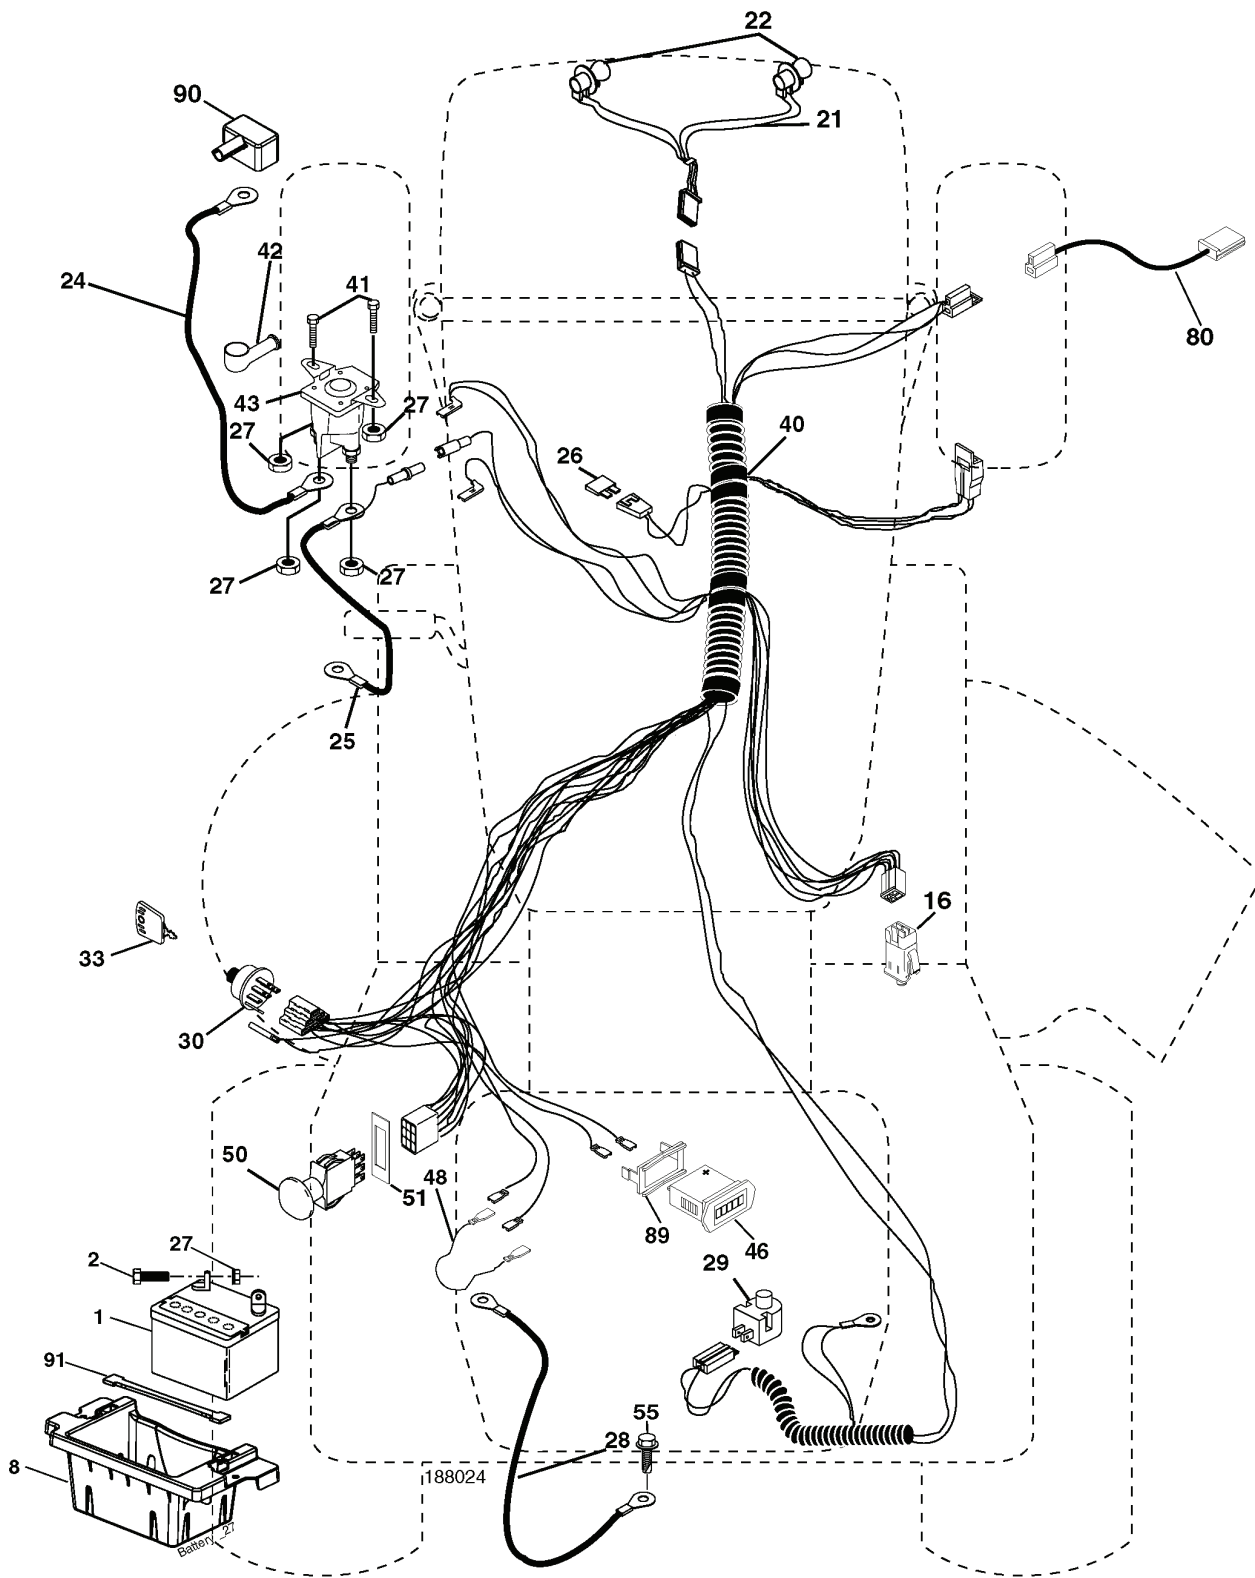

LTH1842, HAU1842B, 954170238, 2005-01

SPARE PARTS LIST

REPAIR PARTS

TRACTOR - MODEL NO. LTH1842 (HAU1842B), PRODUCT NO. 954 17 02-38
ELECTRICAL

REF.	PART NO.	DESCRIPTION	REMARK	QTY.	KIT
1	532144927	BATTERY		1	
2	874760412	BOLT		1	
8	532186491	BOX		1	
16	532176138	MICRO SWITCH		1	
21	532175688	HARNESS		1	
22	532004152	BULB		1	
24	532124780	CABLE		1	
25	532146148	CABLE		1	
26	532175158	FUSE		1	
27	873510400	NUT		1	
28	532145491	CABLE		1	
29	532121305	SWITCH		1	
30	532175566	SWITCH		1	
33	532140401	KEY		1	
40	532188024	HARNESS		1	
41	871110408	BOLT		1	
42	532131563	COVER		1	
43	532178861	SOLENOID		1	
46	532169635	HOURLMETER		1	
48	532140844	ADAPTER		1	
50	532174651	SWITCH		1	
51	532140405	FRAME		1	
55	817490508	SCREW		1	
80	532146685	CABLE ASSY		1	
89	532169639	BRACKET		1	
90	532180449	COVER		1	
91	532190270	STRAP BATTERY MOUNT FRO		1	

REPAIR PARTS

TRACTOR - MODEL NO. LTH1842 (HAU1842B), PRODUCT NO. 954 17 02-38
SEAT ASSEMBLY

seat_lt.knob_1

REF.	PART NO.	DESCRIPTION	REMARK	QTY.	KIT
1	532190120	SIEGE CONDUCTEUR		1	
2	532140551	BRACKET		1	
3	871110616	SCREW		1	
4	819131610	WASHER		1	
5	532145006	CLIP		1	
6	873800600	NUT		1	
7	532124181	SPRING		1	
8	817000616	SCREW		1	
9	819131614	WASHER		1	
10	532182493	BRACKET		1	
11	532166369	WING NUT		1	
12	532121246	BRACKET		1	
13	532121248	BUSHING		1	
14	872050412	BOLT		1	
15	532134300	SPACER		1	
16	532121250	SPRING		1	
17	532123976	LOCKNUT		1	
21	532171852	BOLT		1	
22	873800500	LOCK NUT		1	
24	819171912	WASHER		1	
25	532127018	BOLT		1	