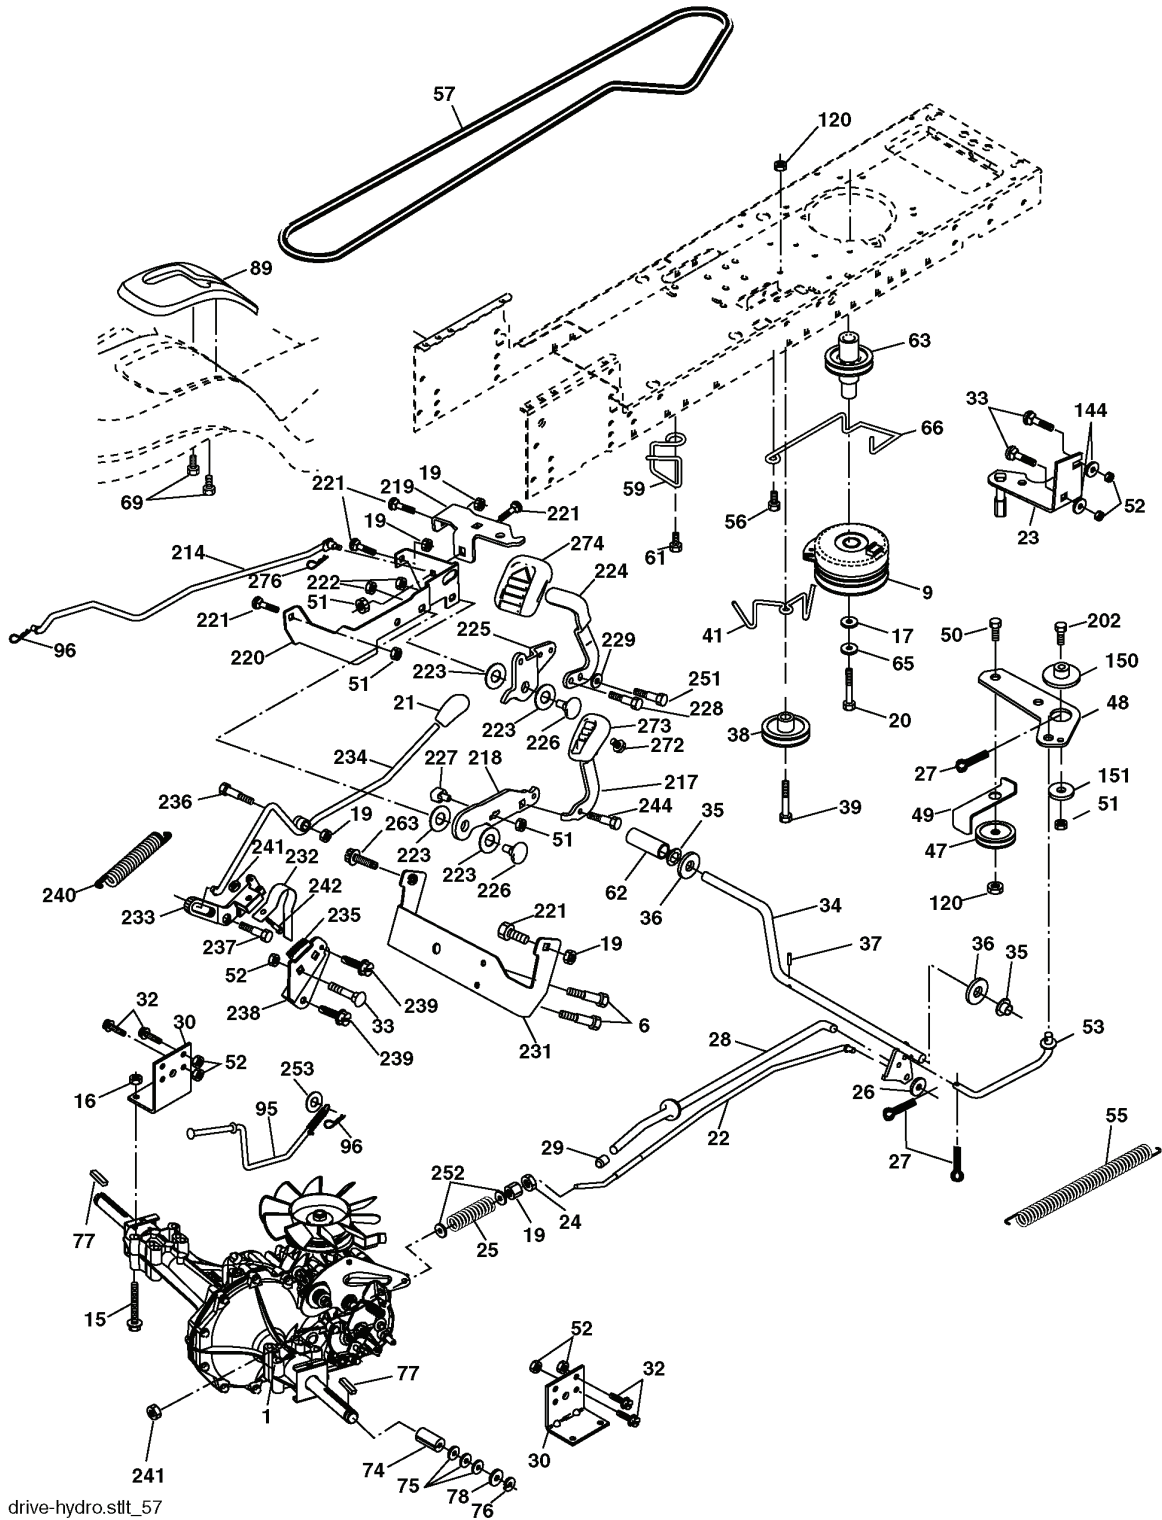

REPAIR PARTS

TRACTOR - MODEL NO. LTH1842 (HAU1842A), PRODUCT NO. 954 17 02-38
DRIVE

drive-hydro.stlt_57

REF.	PART NO.	DESCRIPTION	REMARK	QTY.	KIT
6	817060512	SCREW		1	
9	532160889	CLUTCH		1	
15	874490544	SCREW		1	
16	873800500	LOCK NUT		1	
17	532126197	WASHER		1	
19	873800600	NUT		1	
20	532150280	SCREW		1	
21	532181454	KNOB		1	
22	532175896	ROD		1	
23	532171258	BRACKET		1	
24	873350600	NUT		1	
25	532192036	SPRING		1	
26	819131316	WASHER		1	
27	876020412	SPLIT PIN		1	
28	532175765	SHAFT		1	
29	532071673	COVER		1	
30	532169592	BRACKET		1	
32	874760512	BOLT		1	
33	872140506	BOLT		1	
34	532175578	SHAFT		1	
35	532120183	BEARING		1	
36	819211616	WASHER		1	
37	532124963	PIN RETAINING SCREW		1	
38	532179114	PULLEY		1	
39	872110622	BOLT		1	
41	532175556	BELT GUIDE		1	
47	532127783	PULLEY		1	
48	532154407	GUIDE		1	
49	532123205	BELT GUIDE		1	
50	872110612	BOLT		1	
51	873680600	NUT		1	
52	873680500	NUT		1	
53	532105710	LINK		1	
55	532105709	SPRING		1	
56	817060620	SCREW		1	
57	532140294	BELT		1	
59	532169691	BELT GUIDE		1	
61	817120614	SCREW		1	
62	532123533	PEDAL RUBBER		1	
63	532175414	PULLEY		1	
65	810040700	WASHER		1	
66	532154778	TENSIONER		1	
69	532142432	SCREW		1	
74	532137057	SPACER		1	
75	532121749	WASHER		1	
76	812000001	RETAINER RING		1	
77	532123583	KEY		1	
78	532121748	WASHER		1	
89	532191915	GRILLE DE VITESSE		1	
95	532180825	ROD		1	
96	532124788	RETAINER RING		1	
120	873900600	NUT		1	
144	872140506	BOLT		1	
150	532175456	SPACER		1	
151	819133210	WASHER		1	
202	872110614	BOLT		1	
214	532174735	LINK		1	
217	532179433	PEDAL		1	
218	532174713	LINK		1	
219	532174839	BRACKET		1	
220	532174711	BRACKET		1	
221	872140606	BOLT		1	
222	873680700	NUT		1	
223	532174840	WASHER		1	
224	532174736	PEDAL		1	
225	532174712	LINK		1	
226	532174902	BOLT		1	
227	532174710	CAM		1	
228	532179032	BOLT		1	
229	532176451	WASHER		1	
231	532174573	STRAP		1	
232	532175570	ACTIWATER		1	
233	532174856	PAWL		1	
234	532174858	LEVER		1	
235	532174857	PAWL		1	
236	532128903	BOLT		1	
237	532170165	BOLT		1	
238	532175807	LEVER		1