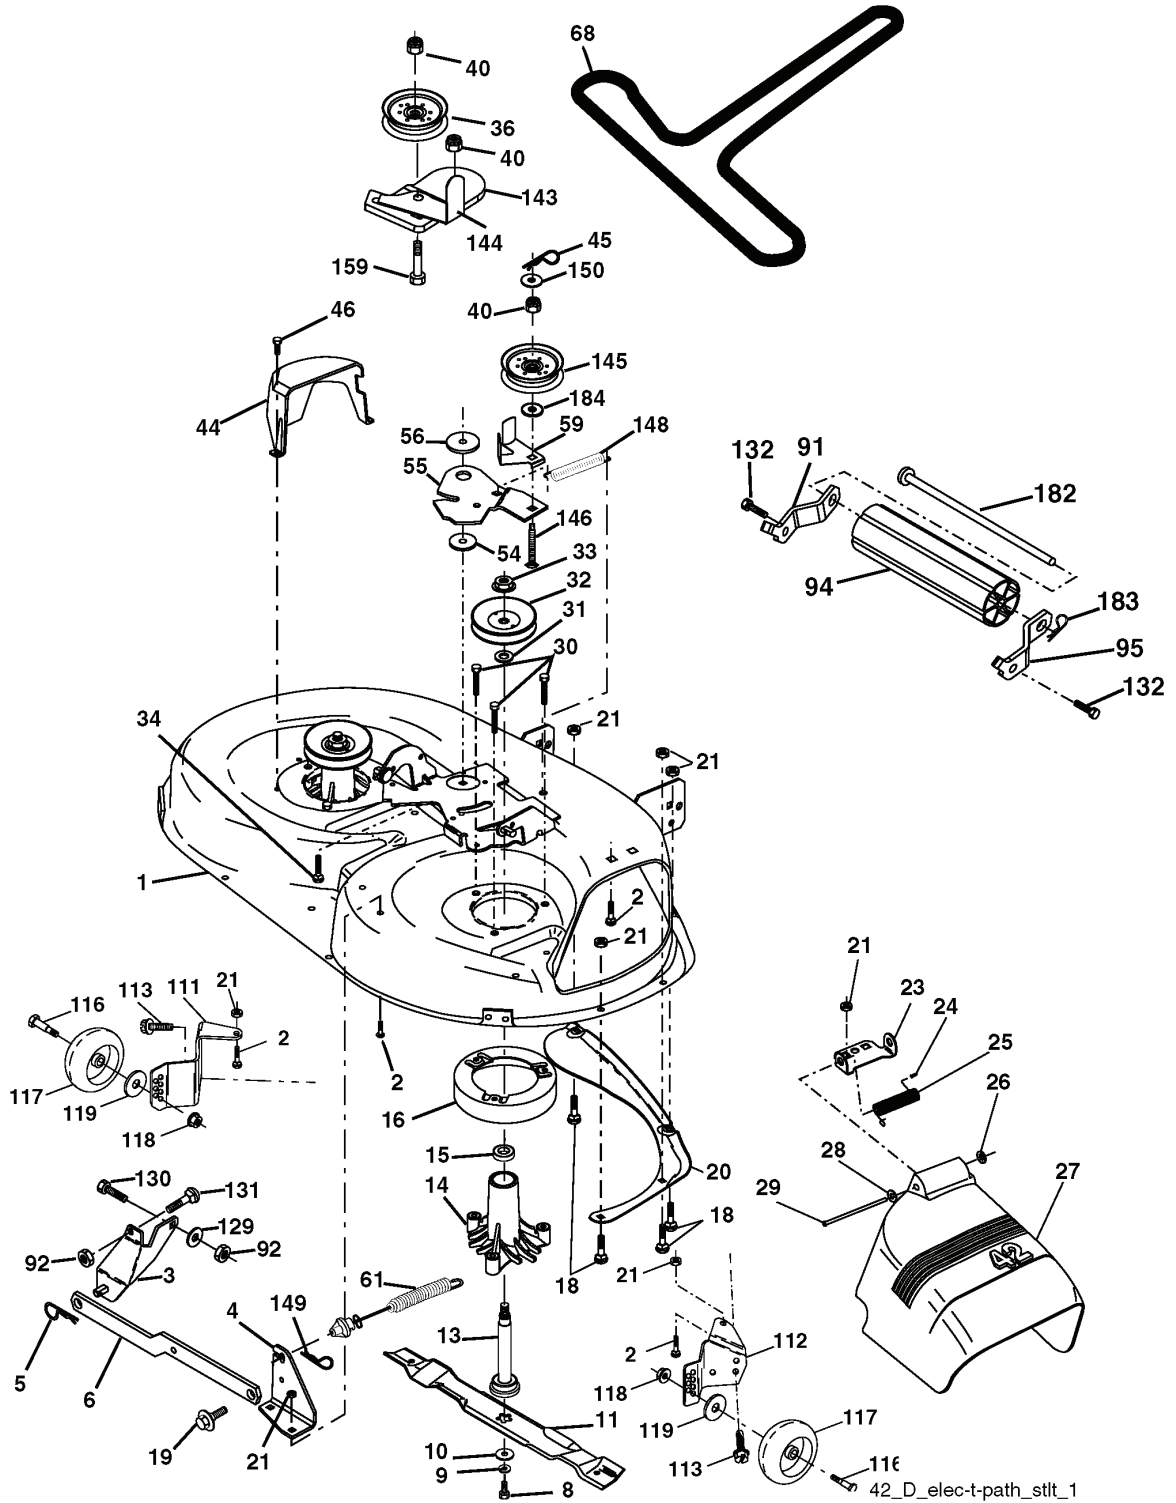

REPAIR PARTS

TRACTOR - MODEL NO. LTH1842 (HAU1842A), PRODUCT NO. 954 17 02-38
MOWER DECK

REF.	PART NO.	DESCRIPTION	REMARK	QTY.	KIT
1	532165892	HOUSING ASM MOWER 42"		1	
2	872140506	BOLT		1	
3	532138017	BRACKE		1	
4	532165460	BRACKET		1	
5	532124670	RETAINER RING		1	
6	532178024	LEVER		1	
8	532850857	BOLT		1	
9	810030600	WASHER		1	
10	532140296	WASHER		1	
11	532138971	BLADE		1	
13	532137645	SHAFT		1	
14	532128774	BEARING HOUSING		1	
15	532110485	BEARING		1	
16	532174493	STRIPPER, MANDREL, BLACK		1	
18	872140505	BOLT		1	
19	532132827	SPEC. BOLT		1	
20	532159770	RAIL		1	
21	873680500	NUT		1	
23	532177563	BRACKET		1	
24	532105304	HUB CAP		1	
25	532123713	SPRING		1	
26	532110452	NUT		1	
27	532171859	SHIELD DEFL. ECTOR		1	
28	819111016	WASHER		1	
29	532131491	SHAFT		1	
30	532173984	SCREW		1	
31	532187690	WASHER		1	
32	532153535	PULLEY		1	
33	532178342	NUT		1	
34	872110612	BOLT		1	
36	532131494	PULLEY		1	
40	873900600	NUT		1	
44	532140088	GUARD		1	
45	532124788	RETAINER RING		1	
46	532137729	SCREW		1	
54	532178515	WASHER		1	
55	532155046	LEVER		1	
56	532165723	SPACER		1	
59	532141043	GUARD		1	
61	532174882	SPRING		1	
68	532174883	BELT		1	
91	532180532	BRACKET		1	
92	873800600	NUT		1	
94	532132264	ROLLER		1	
95	532180533	BRACKET		1	
111	532179292	BRACKET		1	
112	532179293	BRACKET		1	
113	817000510	BOLT		1	
116	532124842	BOLT		1	
117	532165746	WHEEL		1	
118	873930600	NUT		1	
119	819121414	WASHER		1	
129	819131312	WASHER		1	
130	874780616	BOLT		1	
131	872140608	BOLT		1	
132	817000612	SCREW		1	
143	532157109	BRACKET		1	
144	532158634	BELT GUIDE		1	
145	532165888	PULLEY		1	
146	532171977	SHAFT		1	
148	532169022	SPRING		1	
149	532165898	SPRING		1	
150	819091210	WASHER		1	
159	872140614	BOLT		1	
182	532179126	PIN RETAINING SCREW		1	
183	532163552	CLIP		1	
184	819131410	WASHER		1	
--	532130794	MANDREL		1	
--	532176207	HOUSING		1