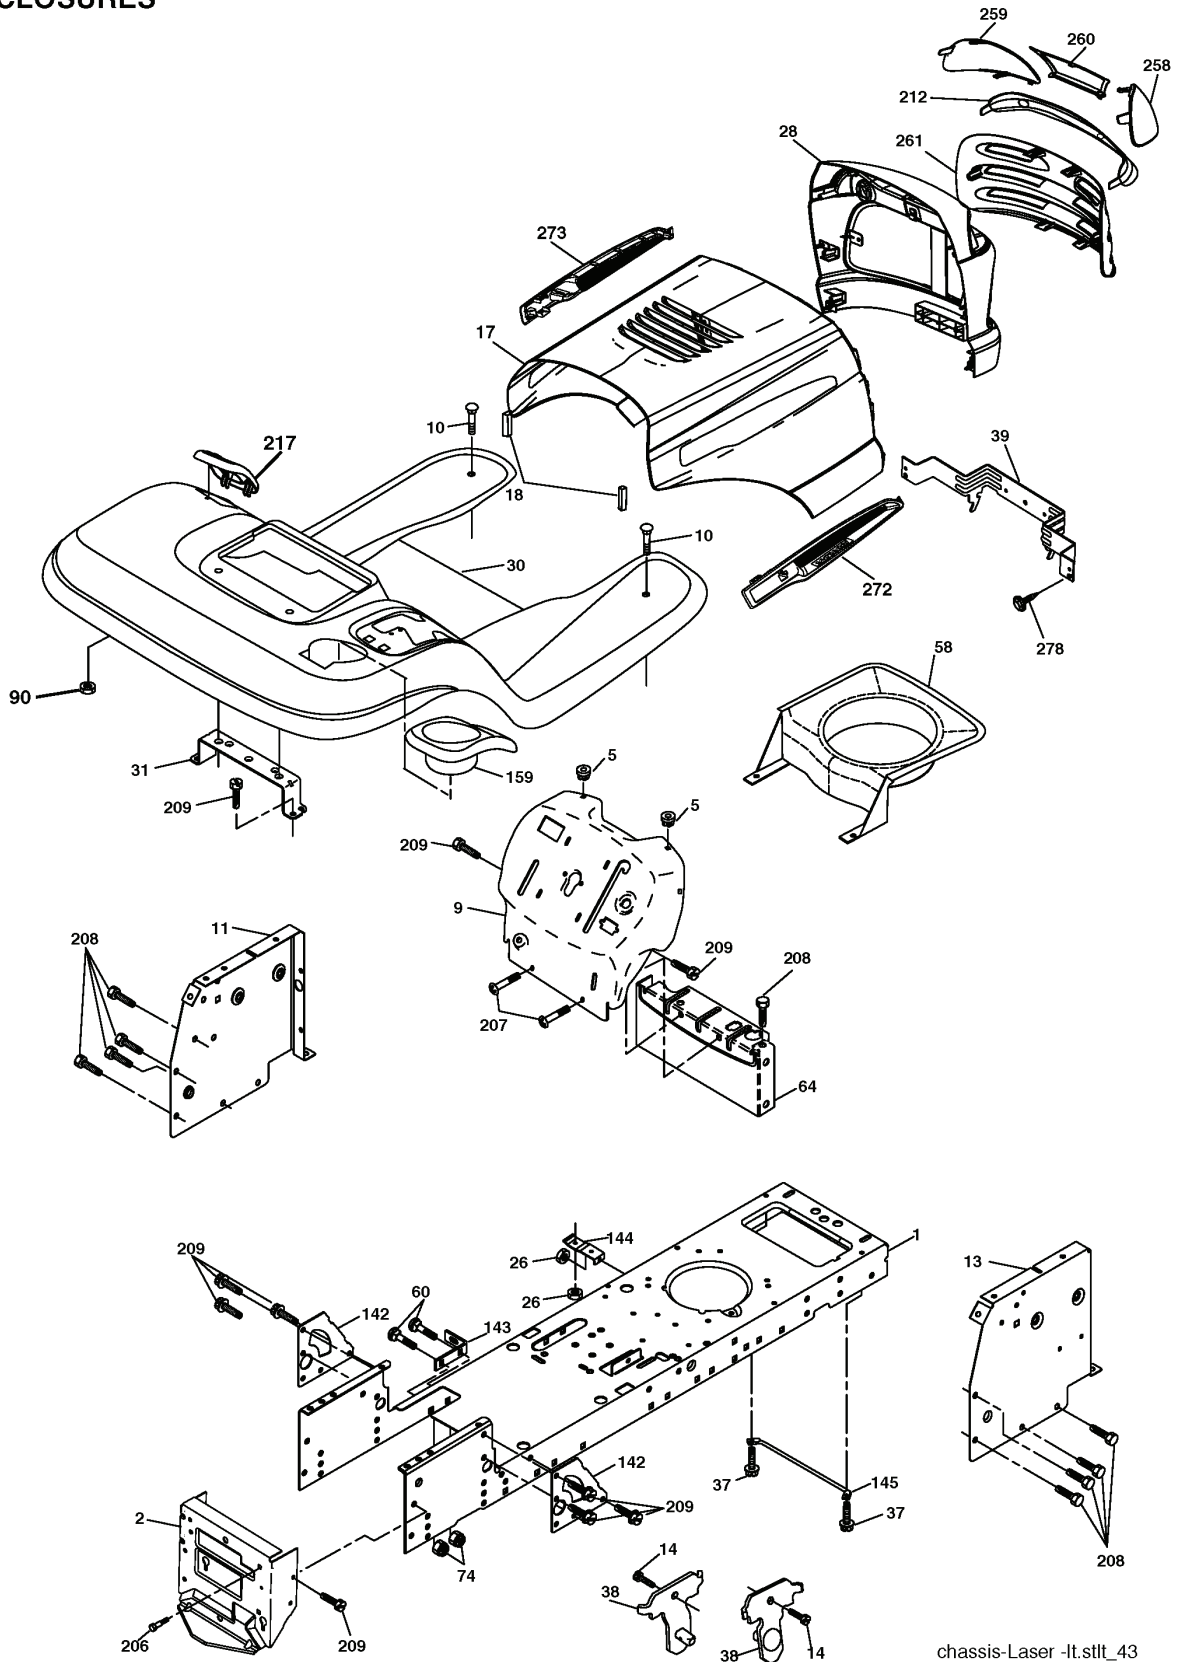

REF.	PART NO.	DESCRIPTION	REMARK	QTY.	KIT
239	817490508	SCREW		1	
240	532175610	SPRING		1	
241	873930400	NUT		1	
242	874780412	BOLT		1	
244	817490510	SCREW		1	
251	817060516	SCREW		1	
252	819131616	WASHER		1	
253	532179422	WASHER		1	
263	817000612	SCREW		1	
272	817670508	SCREW		1	
273	532179610	COVER		1	
274	532175646	COVER		1	
276	532178062	CLIP		1	

REPAIR PARTS

TRACTOR - MODEL NO. LTH1842 (HAU1842A), PRODUCT NO. 954 17 02-38

WHEELS & TIRES

REF.	PART NO.	DESCRIPTION	REMARK	QTY.	KIT
1	532059192	CAP VALVE		1	
2	532065139	NIPPLE		1	
3	532106222	TIRE		1	
4	532059904	HOSE		1	
5	532138336	RIM		1	
6	532124957	FITTING		1	
7	532124959	BEARING		1	
8	532138337	RIM.SPROCKET		1	
9	532122082	TIRE		1	
10	532124926	HOSE		1	
11	532175039	HUB CAP		1	
--	532144334	SEALING FOAM		1	

REPAIR PARTS

TRACTOR - MODEL NO. LTH1842 (HAU1842A), PRODUCT NO. 954 17 02-38
ENCLOSURES

REF.	PART NO.	DESCRIPTION	REMARK	QTY.	KIT
1	532174619	FRAME		1	
2	532176554	PLATE		1	
5	532155272	DAMPER		1	
9	532193185	DASH		1	
10	872140608	BOLT		1	
11	532174996	DASHBOARD		1	
14	817490608	SCREW		1	
13	532181719	DASHBOARD		1	
17	532188893	HOOD		1	
18	532184921	BUMPER		1	
26	873800600	NUT		1	
28	532183538	GRILL		1	
30	532191815	GUARD		1	
31	532139976	BRACKET		1	
37	817490508	SCREW		1	
38	532175710	BRACKET		1	
39	532174714	BRACKET PIVOT LASER LT		1	
58	532187154	DUCT		1	
60	872140606	BOLT		1	
64	532154798	PANEL		1	
74	873680600	NUT		1	
90	532124346	NUT		1	
142	532175702	PLATE		1	
143	532186689	BRACKET		1	
144	532175582	BRACKET		1	
145	532156524	SHAFT		1	
159	532192404	CUPHOLDER		1	
206	532170165	BOLT		1	
207	817670508	SCREW		1	
208	817670608	SCREW		1	
209	817000612	SCREW		1	
212	532183548	INSERT		1	
217	532185436	BRACKET		1	
258	532185214	LENS		1	
259	532185213	LENS		1	
260	532185429	COVER		1	
261	532185433	INSERT GRILLE		1	
272	532188896	VENT HOOD RH		1	
273	532188895	VENT HOOD LH		1	
278	532191611	SCREW		1	