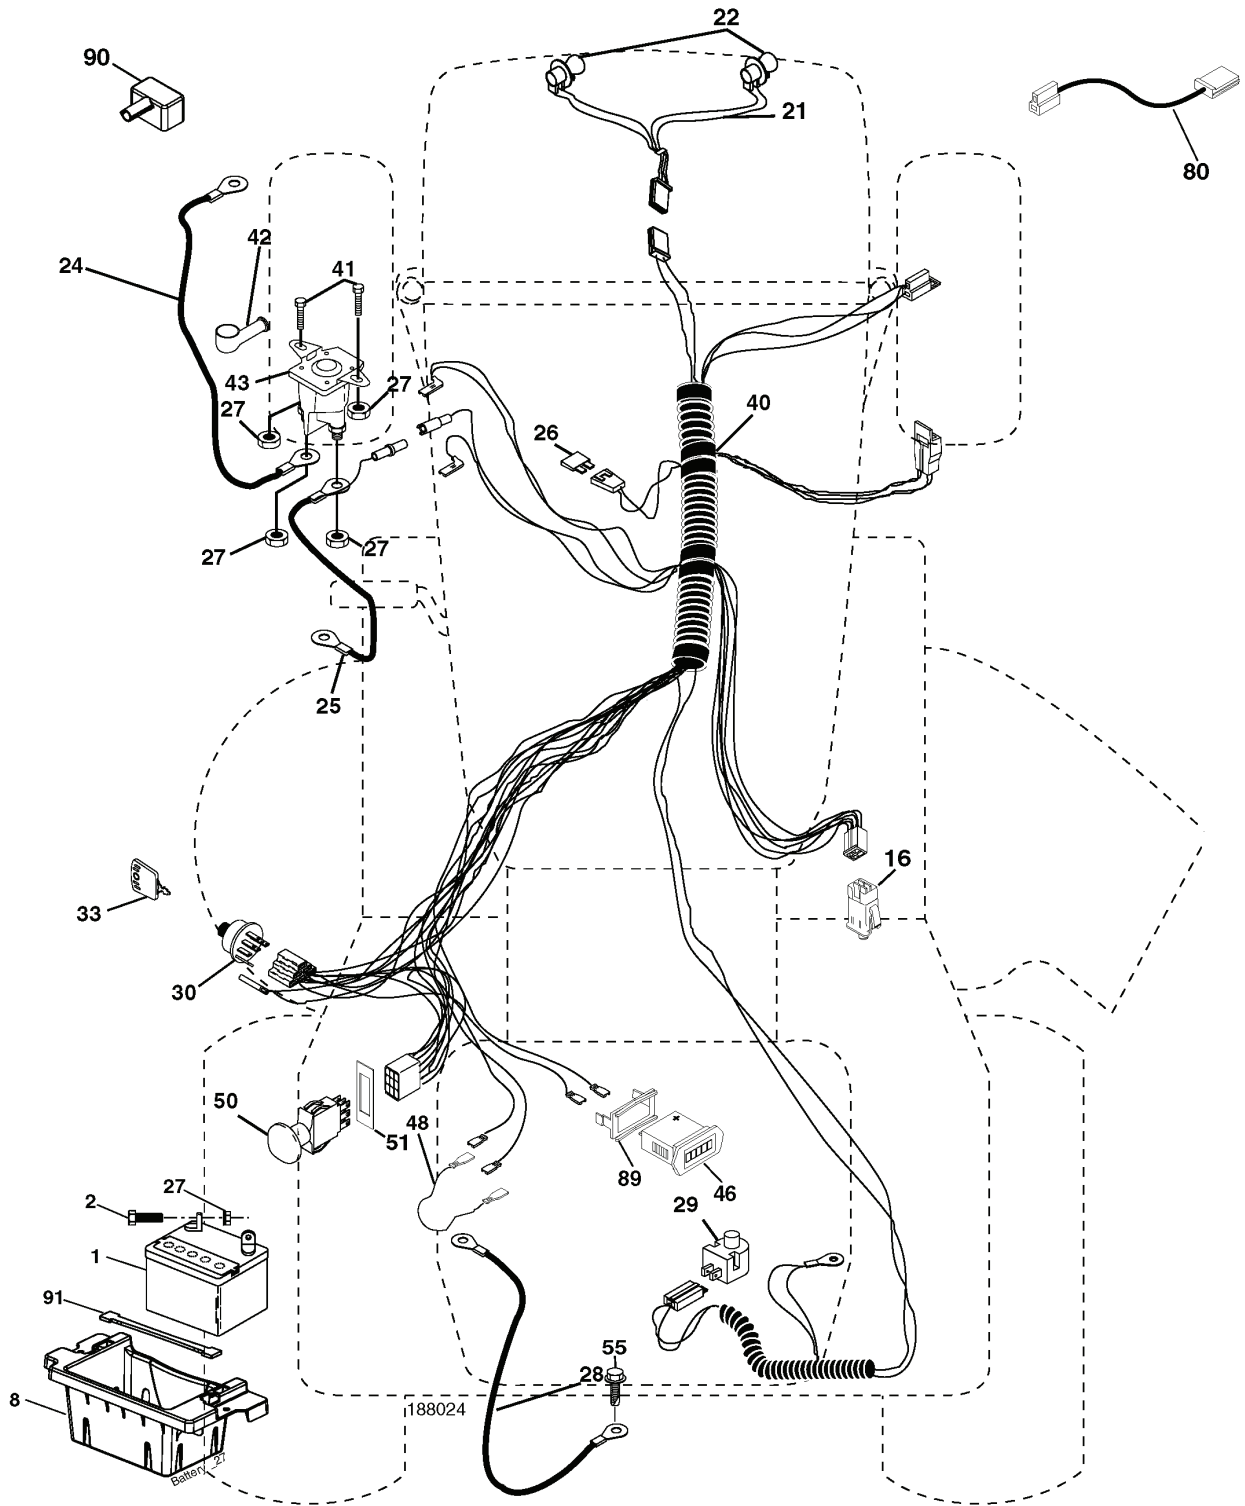

REPAIR PARTS

TRACTOR - MODEL NO. LTH1842 (HAU1842A), PRODUCT NO. 954 17 02-38
ELECTRICAL

REF.	PART NO.	DESCRIPTION	REMARK	QTY.	KIT
1	532144927	BATTERY		1	
2	874760412	BOLT		1	
8	532186491	BOX		1	
16	532176138	MICRO SWITCH		1	
21	532175688	HARNESS		1	
22	532004152	BULB		1	
24	532124780	CABLE		1	
25	532146148	CABLE		1	
26	532175158	FUSE		1	
27	873510400	NUT		1	
28	532145491	CABLE		1	
29	532121305	SWITCH		1	
30	532175566	SWITCH		1	
33	532140401	KEY		1	
40	532188024	HARNESS		1	
41	871110408	BOLT		1	
42	532131563	COVER		1	
43	532178861	SOLENOID		1	
46	532169635	HOURLMETER		1	
48	532140844	ADAPTER		1	
50	532174651	SWITCH		1	
51	532140405	FRAME		1	
55	817490508	SCREW		1	
80	532146685	CABLE ASSY		1	
89	532169639	BRACKET		1	
90	532180449	COVER		1	
91	532190270	STRAP BATTERY MOUNT FRO		1	