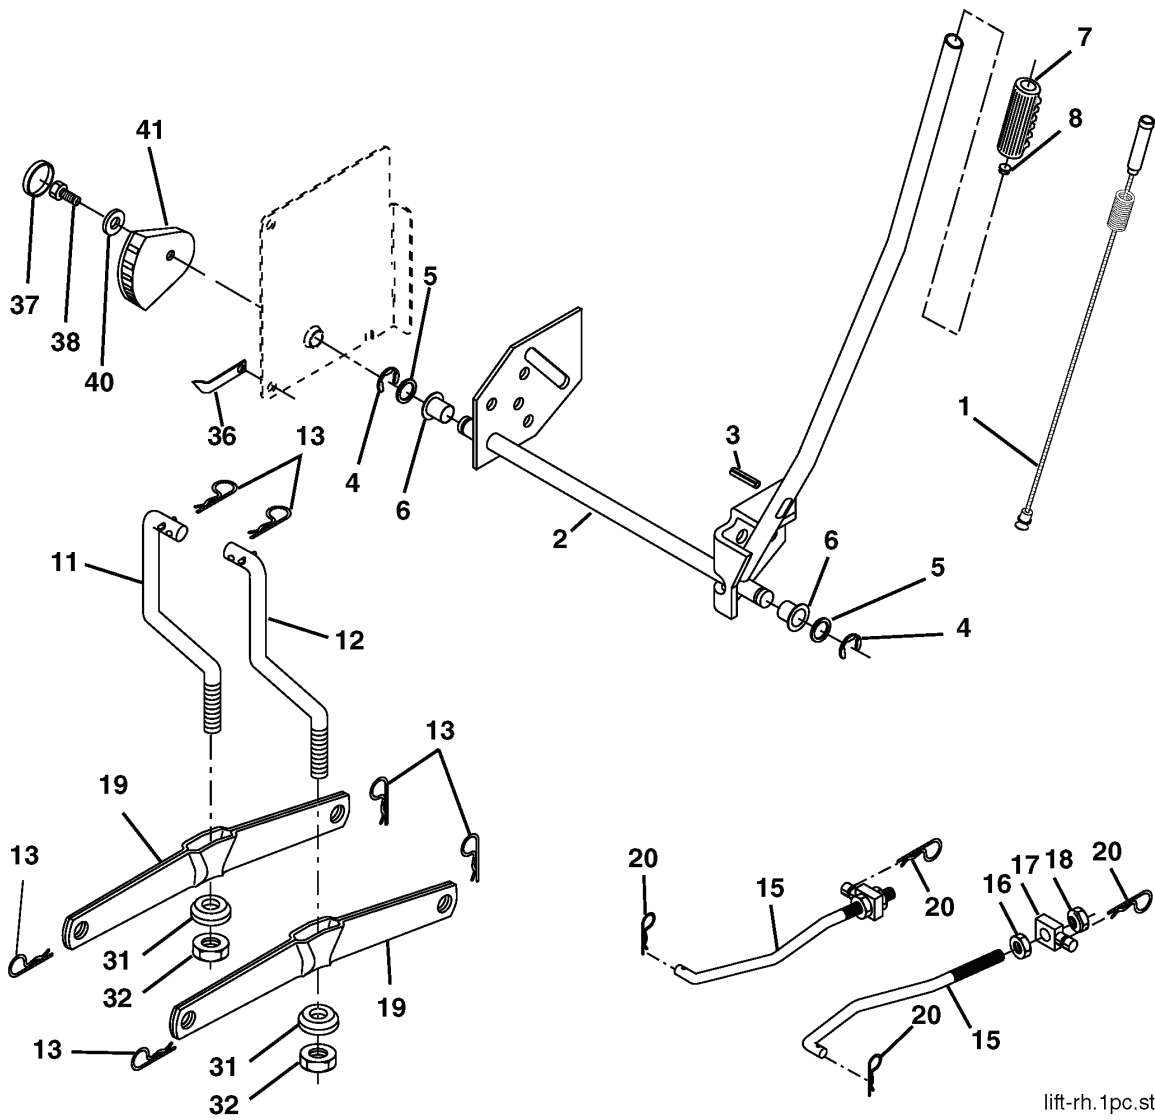

REPAIR PARTS

TRACTOR - MODEL NO. LTH1842 (HAU1842A), PRODUCT NO. 954 17 02-38
DECAL

REF.	PART NO.	DESCRIPTION	REMARK	QTY.	KIT
1	532188923	DECAL		1	
2	532140837	DECAL		1	
3	532188921	DECAL		1	
5	532160396	DECAL		1	
6	532159736	DECAL		1	
7	532182166	DECAL		1	
8	532193178	DECAL		1	
9	532168869	DECAL		1	
10	532145498	DECAL		1	
11	532145005	DECAL		1	
12	532178302	DECAL		1	
13	532193177	DECAL		1	
14	532188925	DECAL		1	
15	532159737	DECAL		1	
16	532179128	DECAL		1	
--	532162598	DECAL		1	
--	532166960	DECAL		1	
--	532138311	DECAL		1	
--	532181495	SUPPORT		1	
--	532181496	SUPPORT		1	
--	532193176			1	

REPAIR PARTS

TRACTOR - MODEL NO. LTH1842 (HAU1842A), PRODUCT NO. 954 17 02-38
MOWER LIFT

lift-rh.1pc.stlt_5

REF.	PART NO.	DESCRIPTION	REMARK	QTY.	KIT
1	532159460	WIRE		1	
2	532159471	LEVER		1	
3	532105767	PIN RETAINING SCREW		1	
4	812000002	RETAINER RING		1	
5	819211621	WASHER		1	
6	532120183	BEARING		1	
7	532125631	HANDLE		1	
8	532124526	KNOB		1	
11	532139865	LINK		1	
12	532139866	LINK		1	
13	532124670	RETAINER RING		1	
15	532173288	LINK		1	
16	873350800	NUT		1	
17	532175689	BRACKET		1	
18	873800800	NUT		1	
19	532139868	LEVER		1	
20	532163552	CLIP		1	
31	532169865	BEARING		1	
32	873540600	NUT		1	
36	532155097	INDICATOR		1	
37	532123935	PLUG		1	
38	817060516	SCREW		1	
40	819112410	WASHER		1	
41	532155098	LEVER		1	