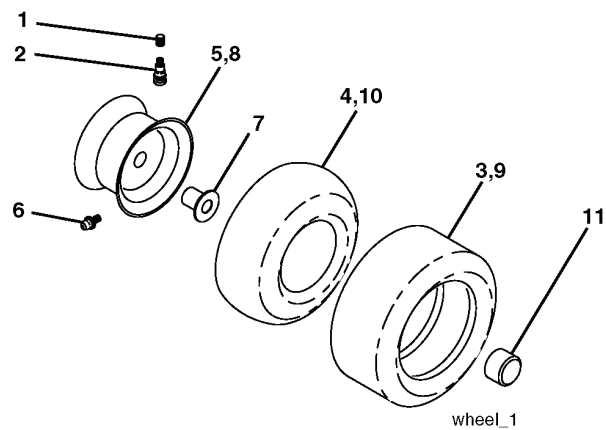

REPAIR PARTS

TRACTOR - MODEL NO. LTH1842 (HAU1842A), PRODUCT NO. 954 17 02-38

WHEELS & TIRES

REF.	PART NO.	DESCRIPTION	REMARK	QTY.	KIT
1	532059192	CAP VALVE		1	
2	532065139	NIPPLE		1	
3	532106222	TIRE		1	
4	532059904	HOSE		1	
5	532138336	RIM		1	
6	532124957	FITTING		1	
7	532124959	BEARING		1	
8	532138337	RIM.SPROCKET		1	
9	532122082	TIRE		1	
10	532124926	HOSE		1	
11	532175039	HUB CAP		1	
--	532144334	SEALING FOAM		1	