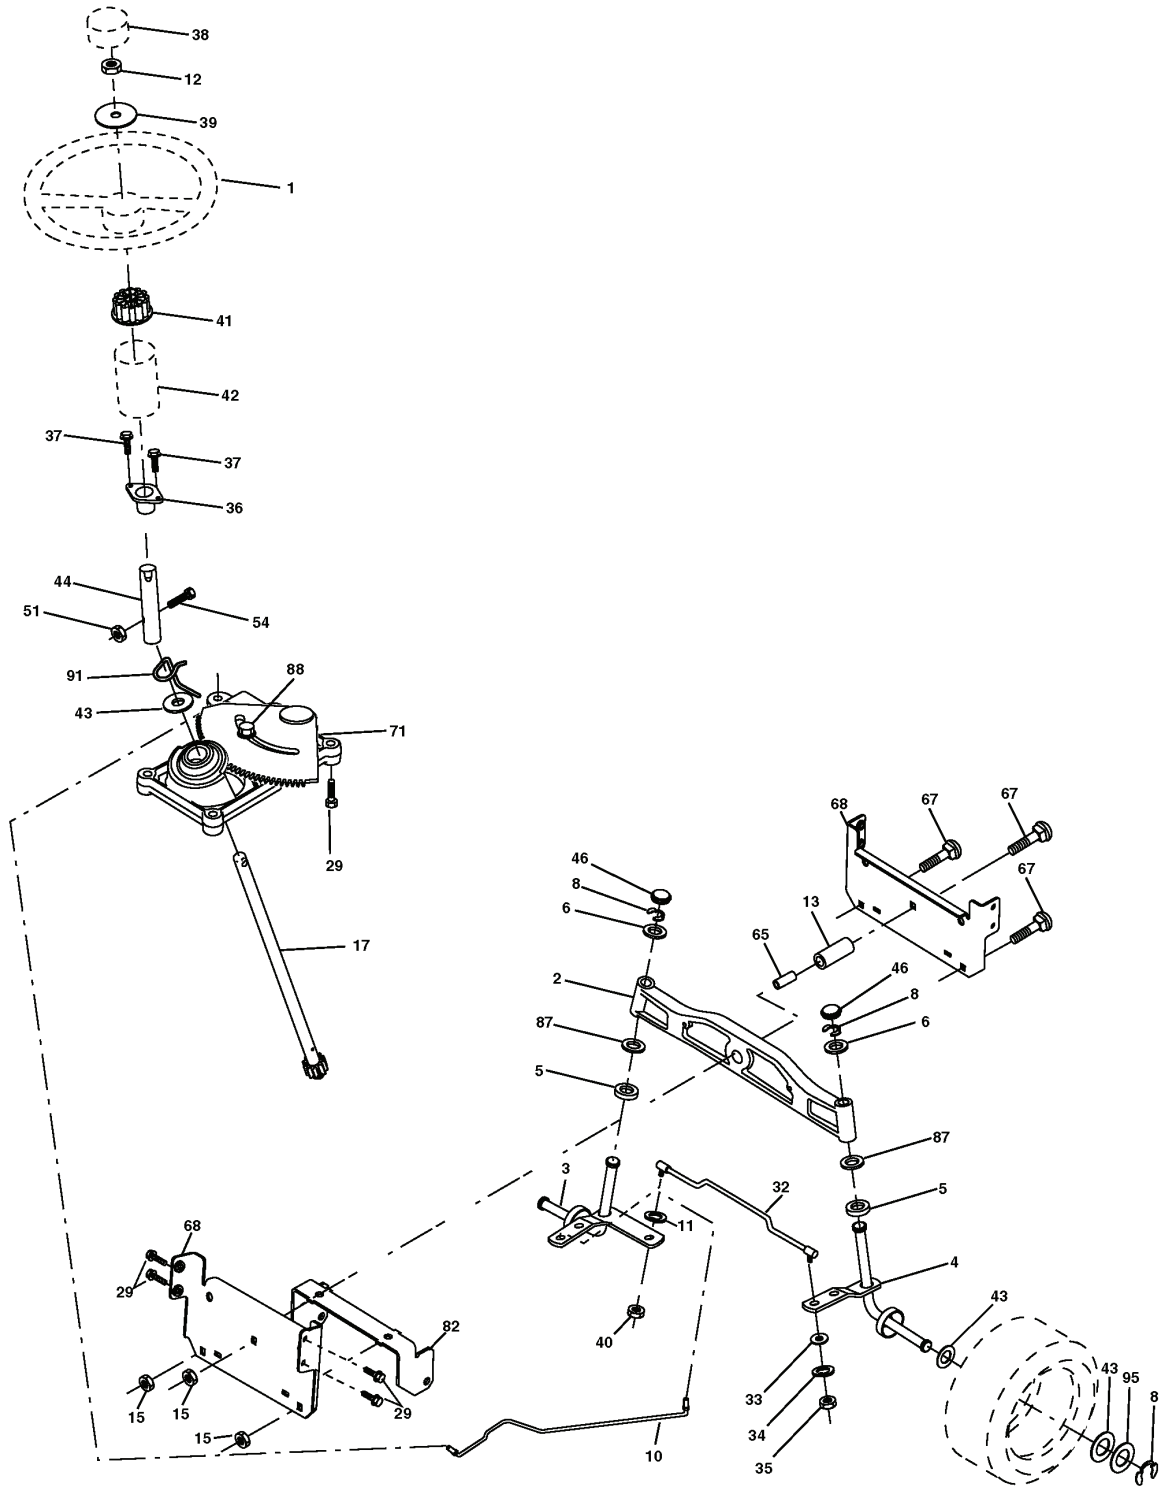

REPAIR PARTS

TRACTOR - MODEL NO. LTH1842 (HAU1842A), PRODUCT NO. 954 17 02-38
ELECTRICAL

REF.	PART NO.	DESCRIPTION	REMARK	QTY.	KIT
1	532144927	BATTERY		1	
2	874760412	BOLT		1	
8	532186491	BOX		1	
16	532176138	MICRO SWITCH		1	
21	532175688	HARNESS		1	
22	532004152	BULB		1	
24	532124780	CABLE		1	
25	532146148	CABLE		1	
26	532175158	FUSE		1	
27	873510400	NUT		1	
28	532145491	CABLE		1	
29	532121305	SWITCH		1	
30	532175566	SWITCH		1	
33	532140401	KEY		1	
40	532188024	HARNESS		1	
41	871110408	BOLT		1	
42	532131563	COVER		1	
43	532178861	SOLENOID		1	
46	532169635	HOURLMETER		1	
48	532140844	ADAPTER		1	
50	532174651	SWITCH		1	
51	532140405	FRAME		1	
55	817490508	SCREW		1	
80	532146685	CABLE ASSY		1	
89	532169639	BRACKET		1	
90	532180449	COVER		1	
91	532190270	STRAP BATTERY MOUNT FRO		1	

REPAIR PARTS

TRACTOR - MODEL NO. LTH1842 (HAU1842A), PRODUCT NO. 954 17 02-38
STEERING ASSEMBLY

steering_pl.lt_29

REF.	PART NO.	DESCRIPTION	REMARK	QTY.	KIT
1	532166627	STEERING WHEEL		1	
2	532184706	SHAFT		1	
3	532169840	SPINDLE		1	
4	532169839	SPINDLE		1	
5	532124931	WASHER		1	
6	532121748	WASHER		1	
8	812000029	RETAINER RING		1	
10	532175121	ROD		1	
11	810040600	WASHER		1	
12	873940800	NUT		1	
13	532136518	PIPE		1	
15	532145212	NUT		1	
17	532180641	SHAFT		1	
29	817000612	SCREW		1	
32	532171888	ROD		1	
33	819111216	WASHER		1	
34	810040500	WASHER		1	
35	873540500	NUT		1	
36	532155099	BUSHING		1	
37	532152927	SCREW		1	
38	532166626	INSERT		1	
39	819182411	WASHER		1	
40	873540600	NUT		1	
41	532159945	ADAPTER		1	
42	532169634	SLEEVE		1	
43	532121749	WASHER		1	
44	532180640	SHAFT		1	
46	532121232	HUB CAP		1	
51	873540400	NUT		1	
54	871130420	BOLT		1	
65	532160367	SPACER		1	
67	872110618	BOLT		1	
68	532169827	SHAFT		1	
71	532175146	STEERING GEAR		1	
82	532169835	BRACKET		1	
87	532173966	WASHER		1	
88	532175118	BOLT		1	
91	532175553	SPRING		1	
95	532188967	WASHER		1	