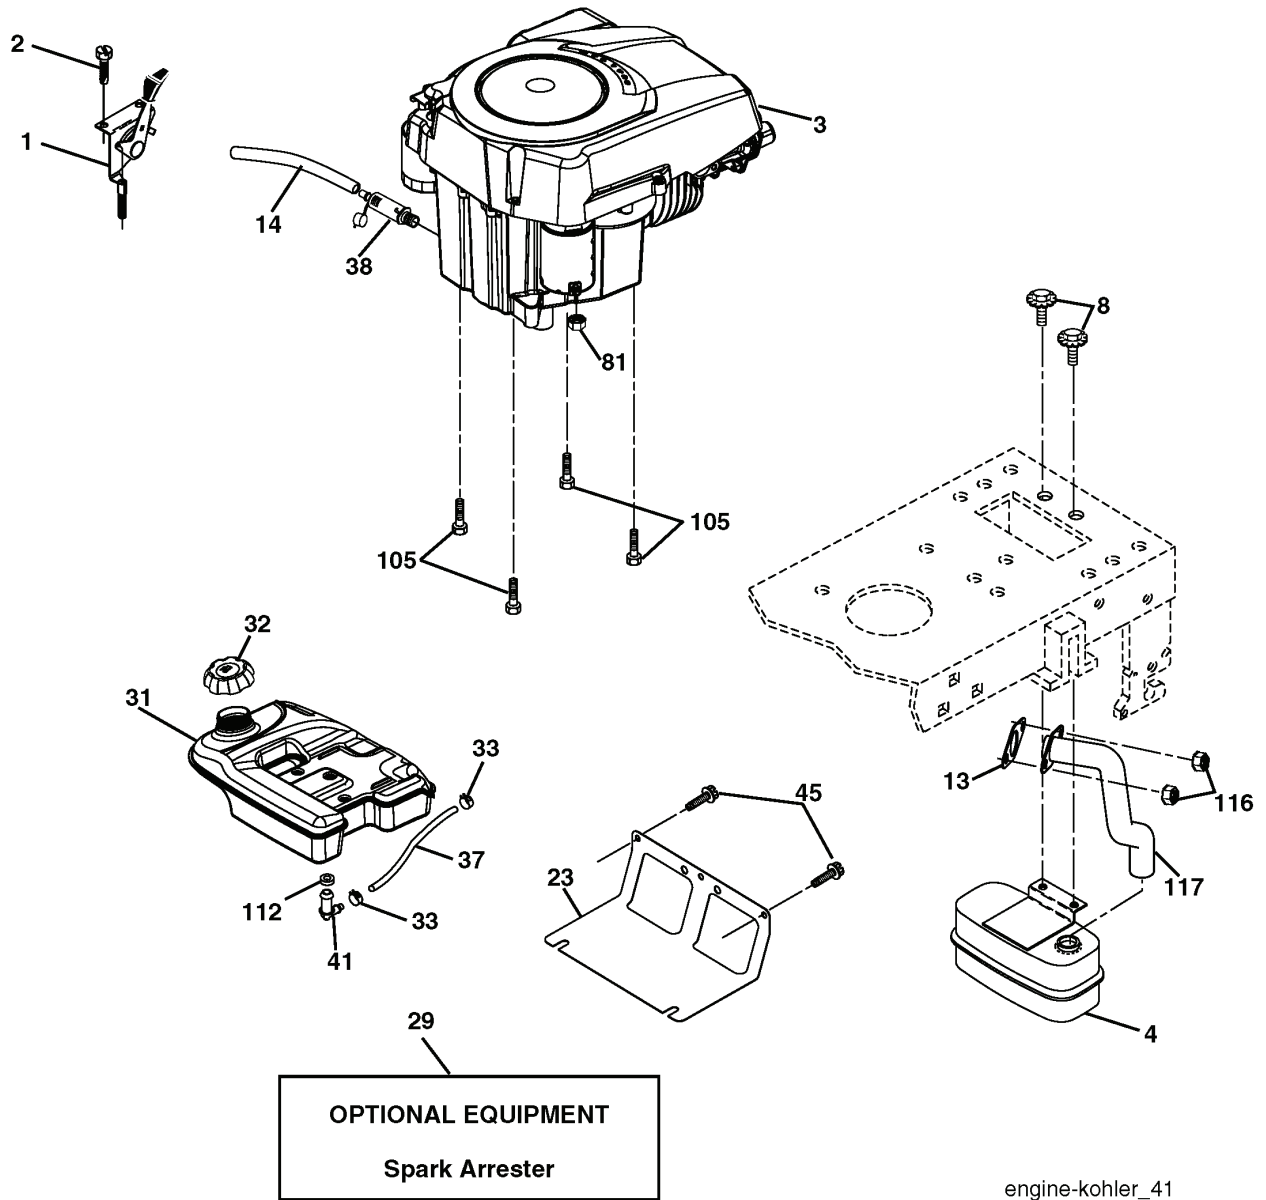

REPAIR PARTS

TRACTOR - MODEL NO. LTH1842 (HAU1842A), PRODUCT NO. 954 17 02-38
MOWER LIFT

lift-rh.1pc.stlt_5

REF.	PART NO.	DESCRIPTION	REMARK	QTY.	KIT
1	532159460	WIRE		1	
2	532159471	LEVER		1	
3	532105767	PIN RETAINING SCREW		1	
4	812000002	RETAINER RING		1	
5	819211621	WASHER		1	
6	532120183	BEARING		1	
7	532125631	HANDLE		1	
8	532124526	KNOB		1	
11	532139865	LINK		1	
12	532139866	LINK		1	
13	532124670	RETAINER RING		1	
15	532173288	LINK		1	
16	873350800	NUT		1	
17	532175689	BRACKET		1	
18	873800800	NUT		1	
19	532139868	LEVER		1	
20	532163552	CLIP		1	
31	532169865	BEARING		1	
32	873540600	NUT		1	
36	532155097	INDICATOR		1	
37	532123935	PLUG		1	
38	817060516	SCREW		1	
40	819112410	WASHER		1	
41	532155098	LEVER		1	

REPAIR PARTS

TRACTOR - MODEL NO. LTH1842 (HAU1842A), PRODUCT NO. 954 17 02-38
ENGINE

engine-kohler_41

REF.	PART NO.	DESCRIPTION	REMARK	QTY.	KIT
1	532170805	CONTROL THROT /CH FLAG		1	
2	817720408	SCREW		1	
4	532188655	MUFFLER		1	
8	532171877	BOLT		1	
13	532185909	GASKET		1	
14	532148456	TUBE		1	
23	532169837	HEAT SHIELD		1	
29	532137180	SPARK ARRESTER KIT		1	
31	532179022	TANK FUEL 3 50 REAR		1	
32	532181803	TANK CAP		1	
33	532123487	HOSE CLAMP		1	
37	532142158	FULE LINE		1	
38	532181654	PLUG		1	
41	532139277	NIPPLE		1	
45	817000612	SCREW		1	
81	873510400	NUT		1	
105	817120616	SCREW		1	
112	532124952	BUSHING		1	
116	532184362	NUT		1	
117	532188654	TUBE EXHAUST		1	