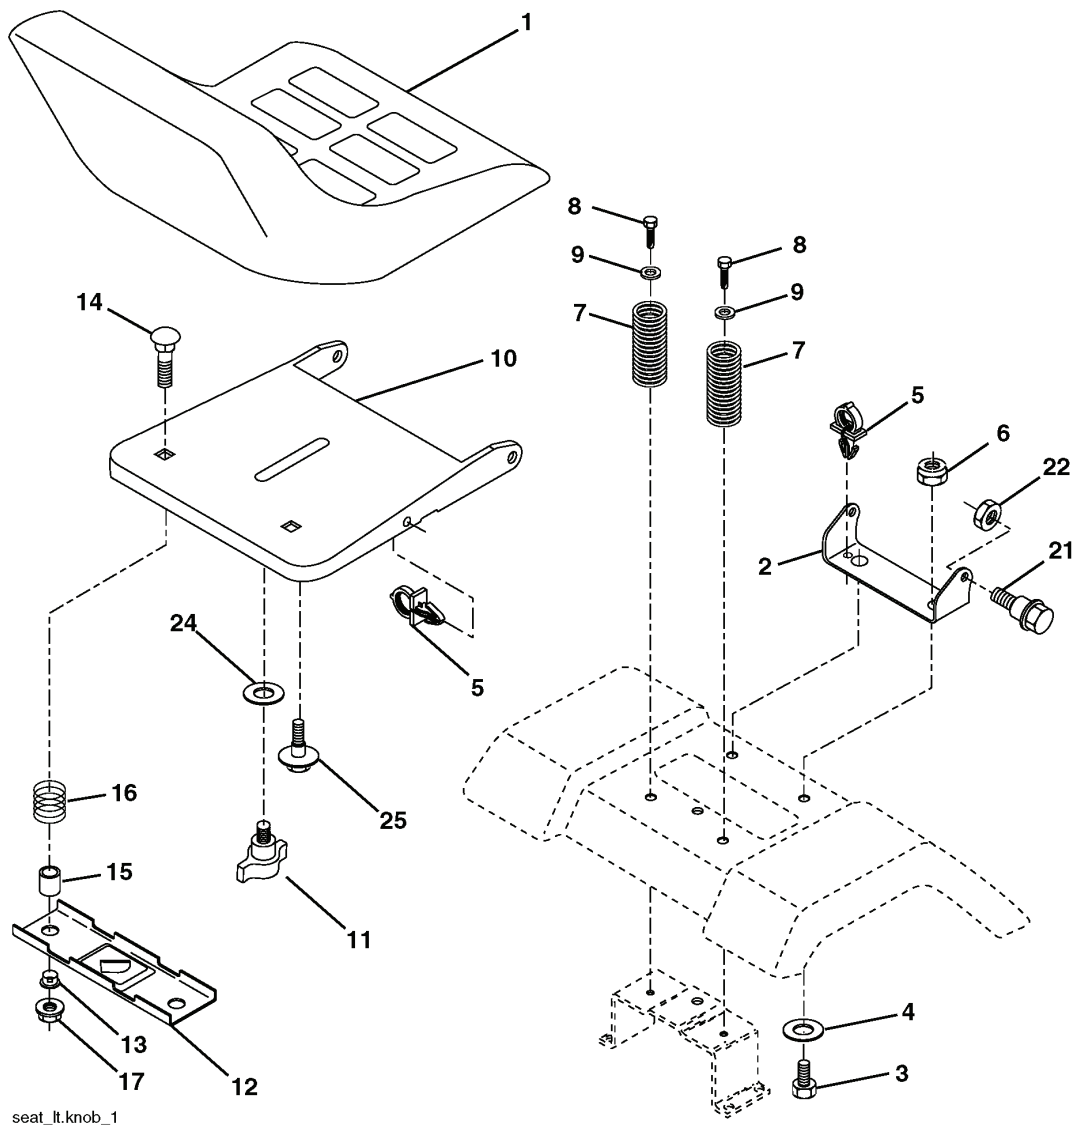

REPAIR PARTS

TRACTOR - MODEL NO. LTH1842 (HAU1842A), PRODUCT NO. 954 17 02-38
SEAT ASSEMBLY

REF.	PART NO.	DESCRIPTION	REMARK	QTY.	KIT
1	532184992	SEAT		1	
2	532140551	BRACKET		1	
3	871110616	SCREW		1	
4	819131610	WASHER		1	
5	532145006	CLIP		1	
6	873800600	NUT		1	
7	532124181	SPRING		1	
8	817000616	SCREW		1	
9	819131614	WASHER		1	
10	532182493	BRACKET		1	
11	532166369	WING NUT		1	
12	532121246	BRACKET		1	
13	532121248	BUSHING		1	
14	872050412	BOLT		1	
15	532134300	SPACER		1	
16	532121250	SPRING		1	
17	532123976	LOCKNUT		1	
21	532171852	BOLT		1	
22	873800500	LOCK NUT		1	
24	819171912	WASHER		1	
25	532127018	BOLT		1